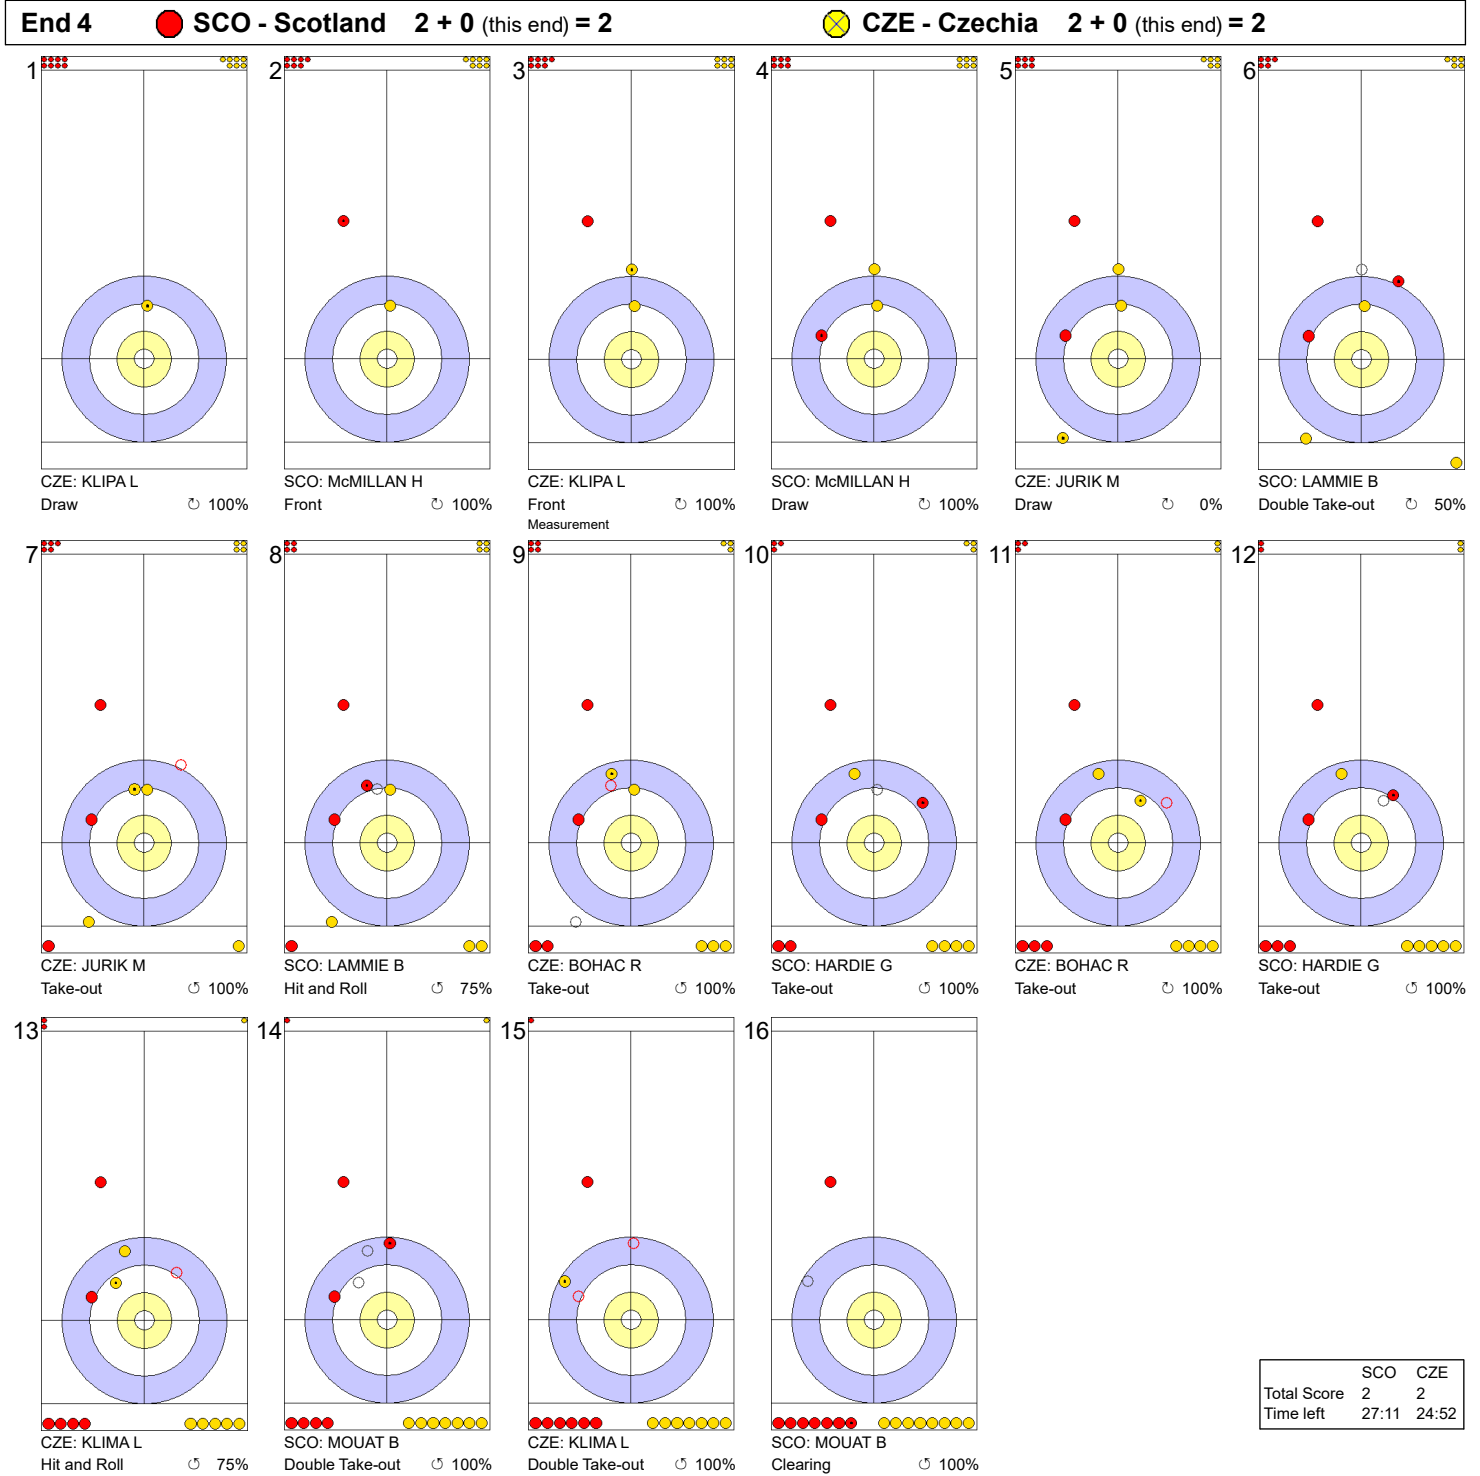

Game - Shot by Shot

Legend:
 ↻ Clockwise ↺ Counter-clockwise - Not considered

Game - Shot by Shot

End 2 ● **SCO - Scotland** 0 + 2 (this end) = 2 ● **CZE - Czechia** 1 + 0 (this end) = 1

	SCO	CZE
Total Score	2	1
Time left	32:34	32:35

Legend:
 ↻ Clockwise ↺ Counter-clockwise - Not considered

Game - Shot by Shot

Legend:
 ↻ Clockwise ↺ Counter-clockwise - Not considered

Game - Shot by Shot

Legend:
 ↻ Clockwise ↺ Counter-clockwise - Not considered

Game - Shot by Shot

Legend:
 ↻ Clockwise ↺ Counter-clockwise - Not considered

Game - Shot by Shot

Legend:
 ↻ Clockwise ↺ Counter-clockwise - Not considered

Game - Shot by Shot

Legend:
 ↻ Clockwise ↺ Counter-clockwise - Not considered

Game - Shot by Shot

Legend:
 ↻ Clockwise ↺ Counter-clockwise - Not considered

Game - Shot by Shot

Legend:
 ↻ Clockwise ↺ Counter-clockwise - Not considered

Game - Shot by Shot

Legend:
 Clockwise
  Counter-clockwise
 - Not considered