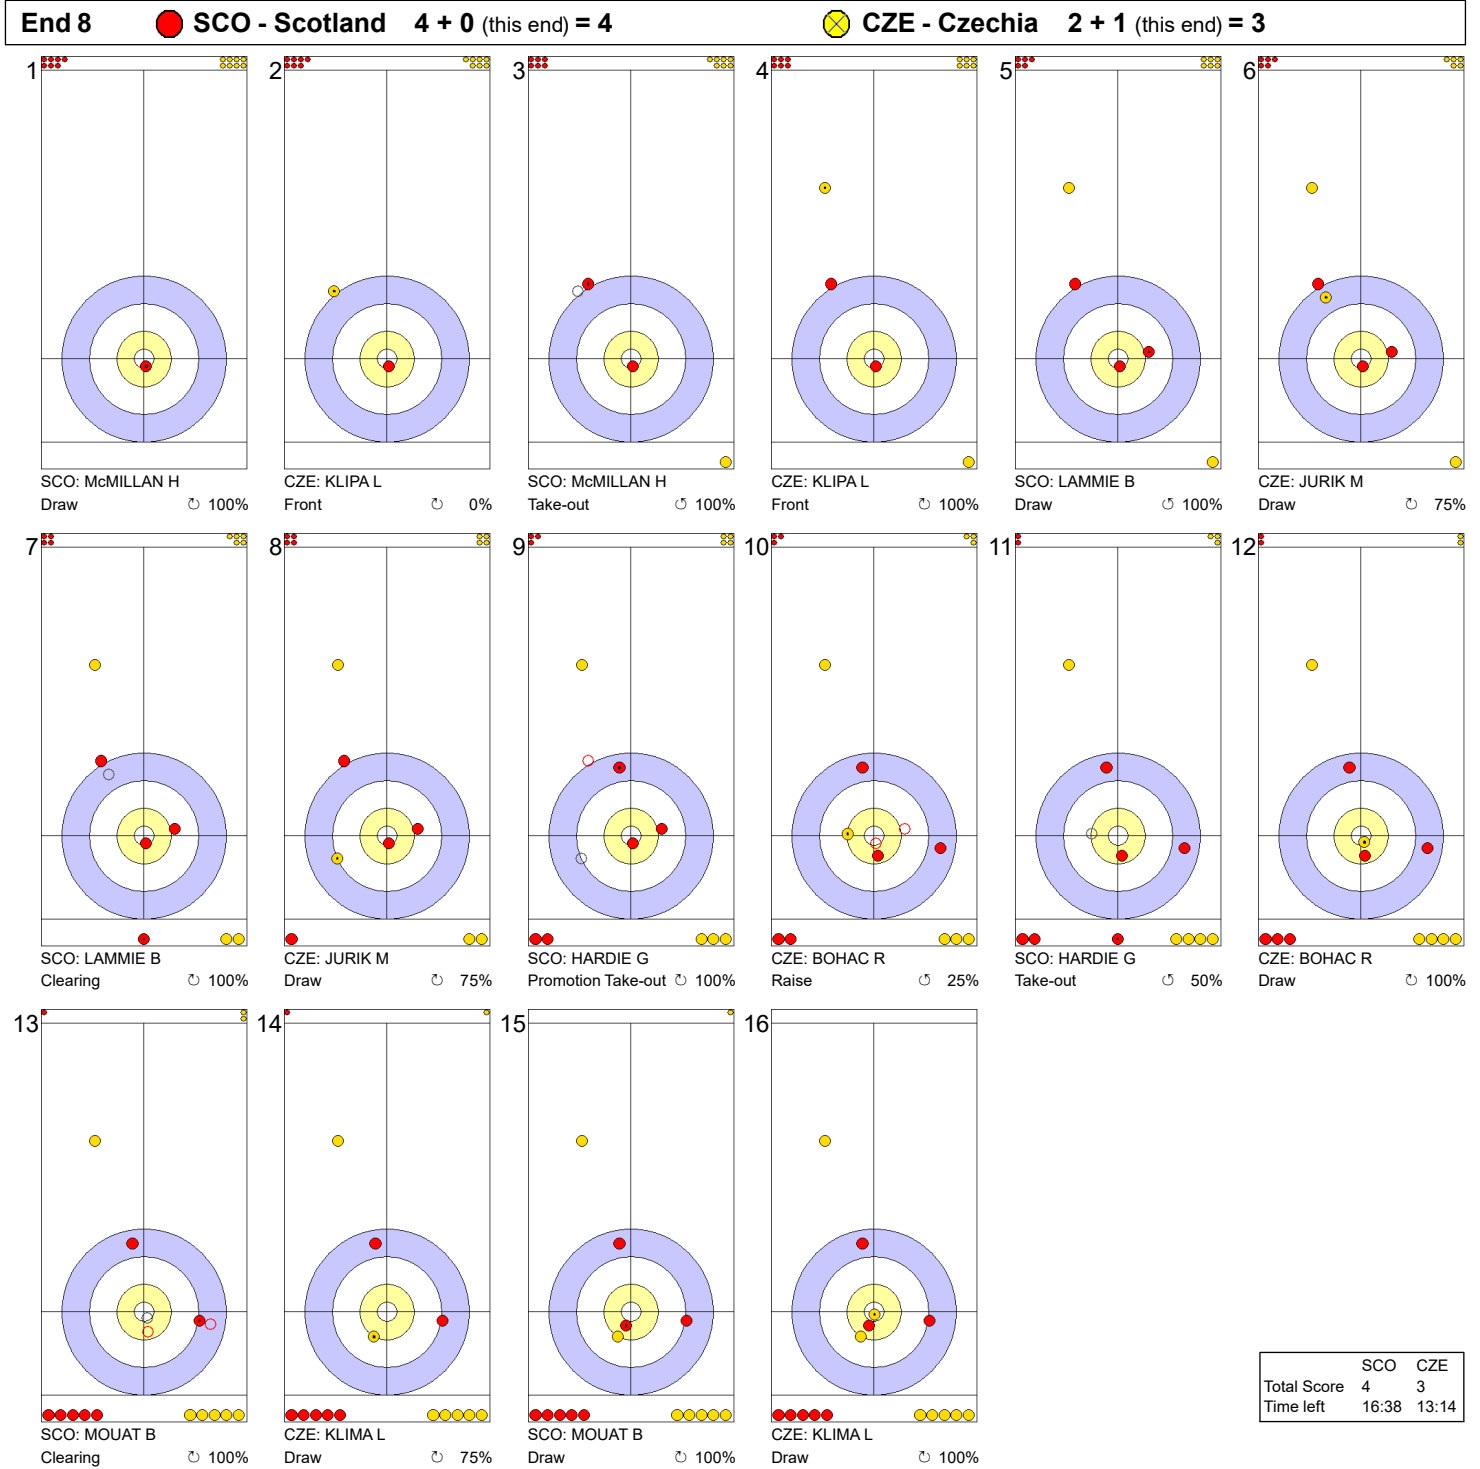

Game - Shot by Shot

Legend:
 ↻ Clockwise ↺ Counter-clockwise - Not considered

Game - Shot by Shot

End 2 ● **SCO - Scotland** 0 + 2 (this end) = 2 ● **CZE - Czechia** 1 + 0 (this end) = 1

	SCO	CZE
Total Score	2	1
Time left	32:34	32:35

Legend:
 ↻ Clockwise ↺ Counter-clockwise - Not considered

Game - Shot by Shot

Legend:
 ↻ Clockwise ↺ Counter-clockwise - Not considered

Game - Shot by Shot

Legend:
 ↻ Clockwise ↺ Counter-clockwise - Not considered

Game - Shot by Shot

Legend:
 ↻ Clockwise ↺ Counter-clockwise - Not considered

Game - Shot by Shot

Legend:
 ↻ Clockwise ↺ Counter-clockwise - Not considered

Game - Shot by Shot

Legend:
 ↻ Clockwise ↺ Counter-clockwise - Not considered

Game - Shot by Shot

Legend:
 ↻ Clockwise ↺ Counter-clockwise - Not considered

Game - Shot by Shot

Legend:
 ↻ Clockwise ↺ Counter-clockwise - Not considered

Game - Shot by Shot

Legend:
 Clockwise
  Counter-clockwise
 - Not considered