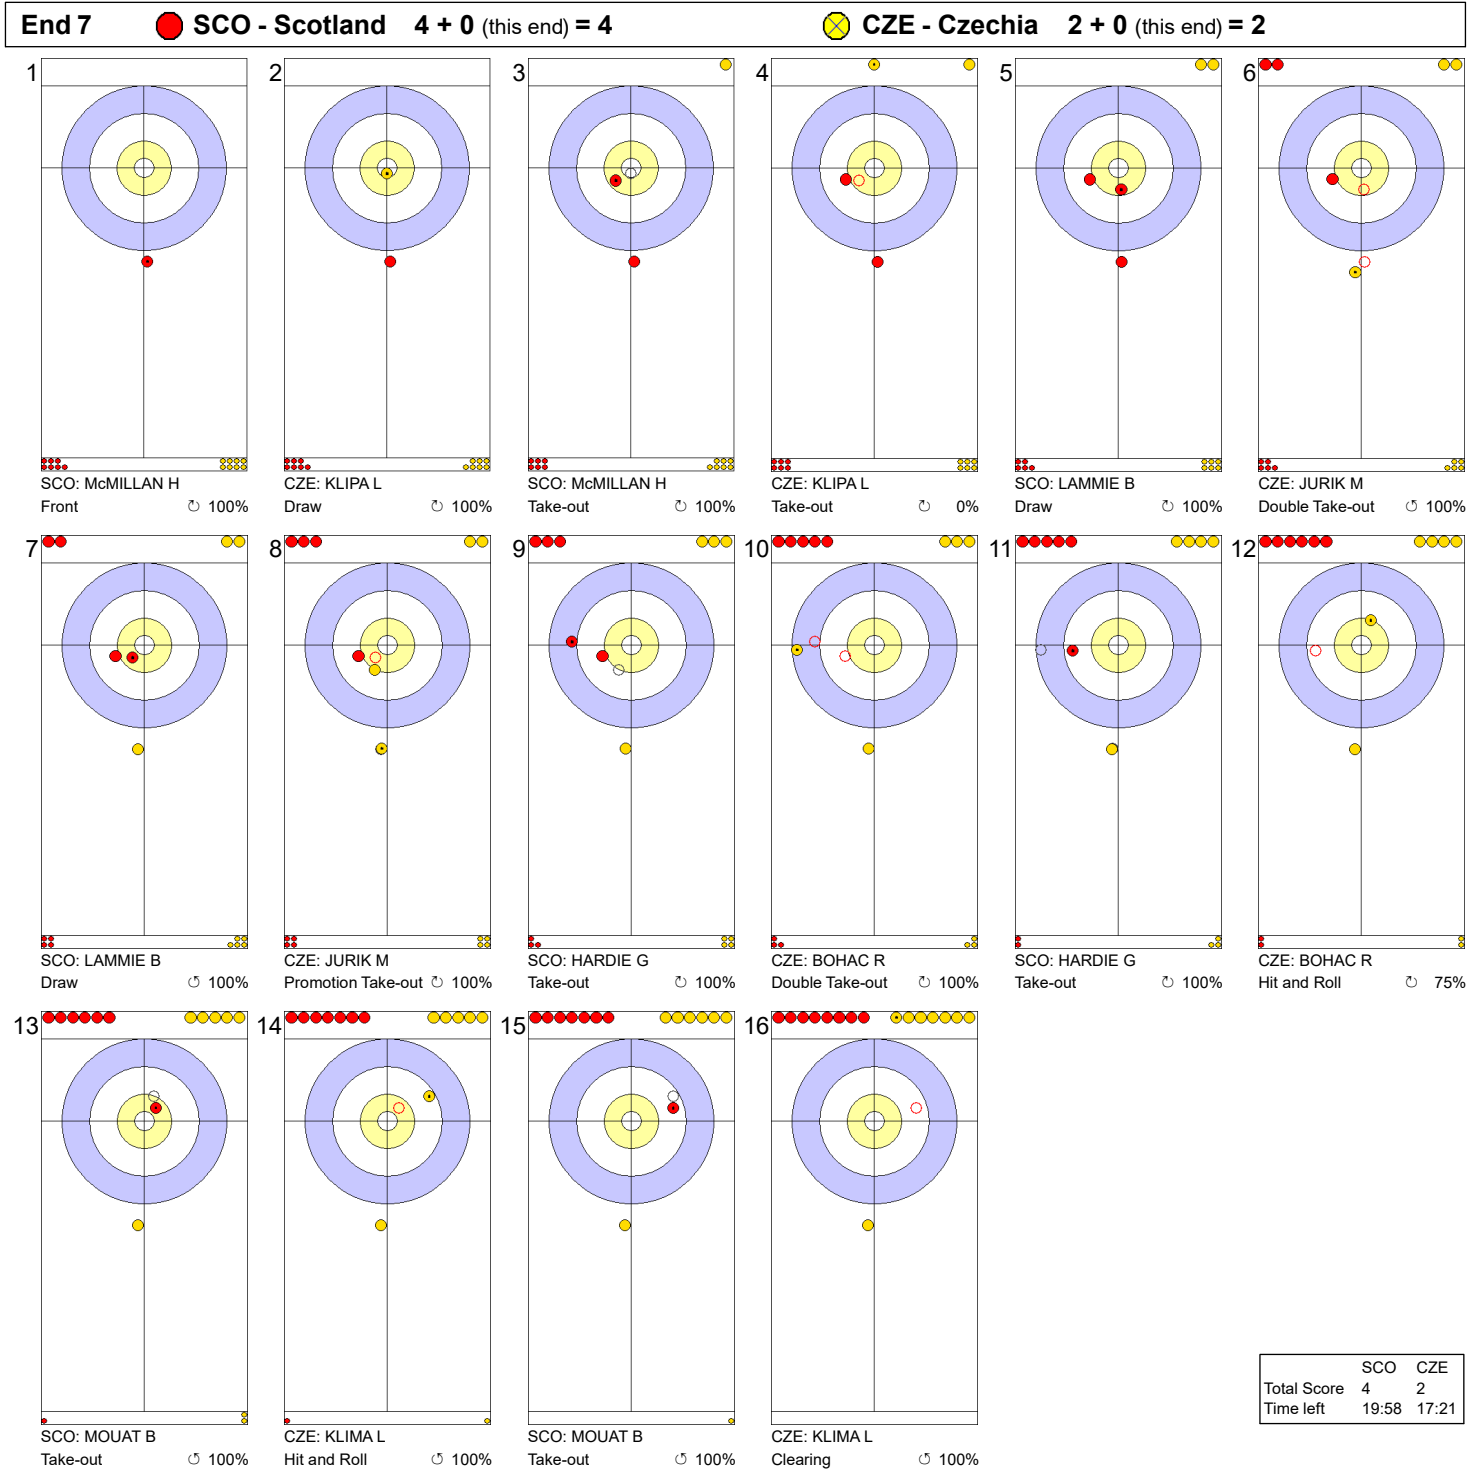

Game - Shot by Shot

Legend:
 ↻ Clockwise ↺ Counter-clockwise - Not considered

Game - Shot by Shot

End 2 ● **SCO - Scotland** 0 + 2 (this end) = 2 ● **CZE - Czechia** 1 + 0 (this end) = 1

	SCO	CZE
Total Score	2	1
Time left	32:34	32:35

Legend:
 ↻ Clockwise ↺ Counter-clockwise - Not considered

Game - Shot by Shot

Legend:
 ↻ Clockwise ↺ Counter-clockwise - Not considered

Game - Shot by Shot

Legend:
 ↻ Clockwise ↺ Counter-clockwise - Not considered

Game - Shot by Shot

Legend:
 ↻ Clockwise ↺ Counter-clockwise - Not considered

Game - Shot by Shot

Legend:
 ↻ Clockwise ↺ Counter-clockwise - Not considered

Game - Shot by Shot

Legend:
 ↻ Clockwise ↺ Counter-clockwise - Not considered

Game - Shot by Shot

Legend:
 ↻ Clockwise ↺ Counter-clockwise - Not considered

Game - Shot by Shot

Legend:
 ↻ Clockwise ↺ Counter-clockwise - Not considered

Game - Shot by Shot

Legend:
 Clockwise
  Counter-clockwise
 - Not considered