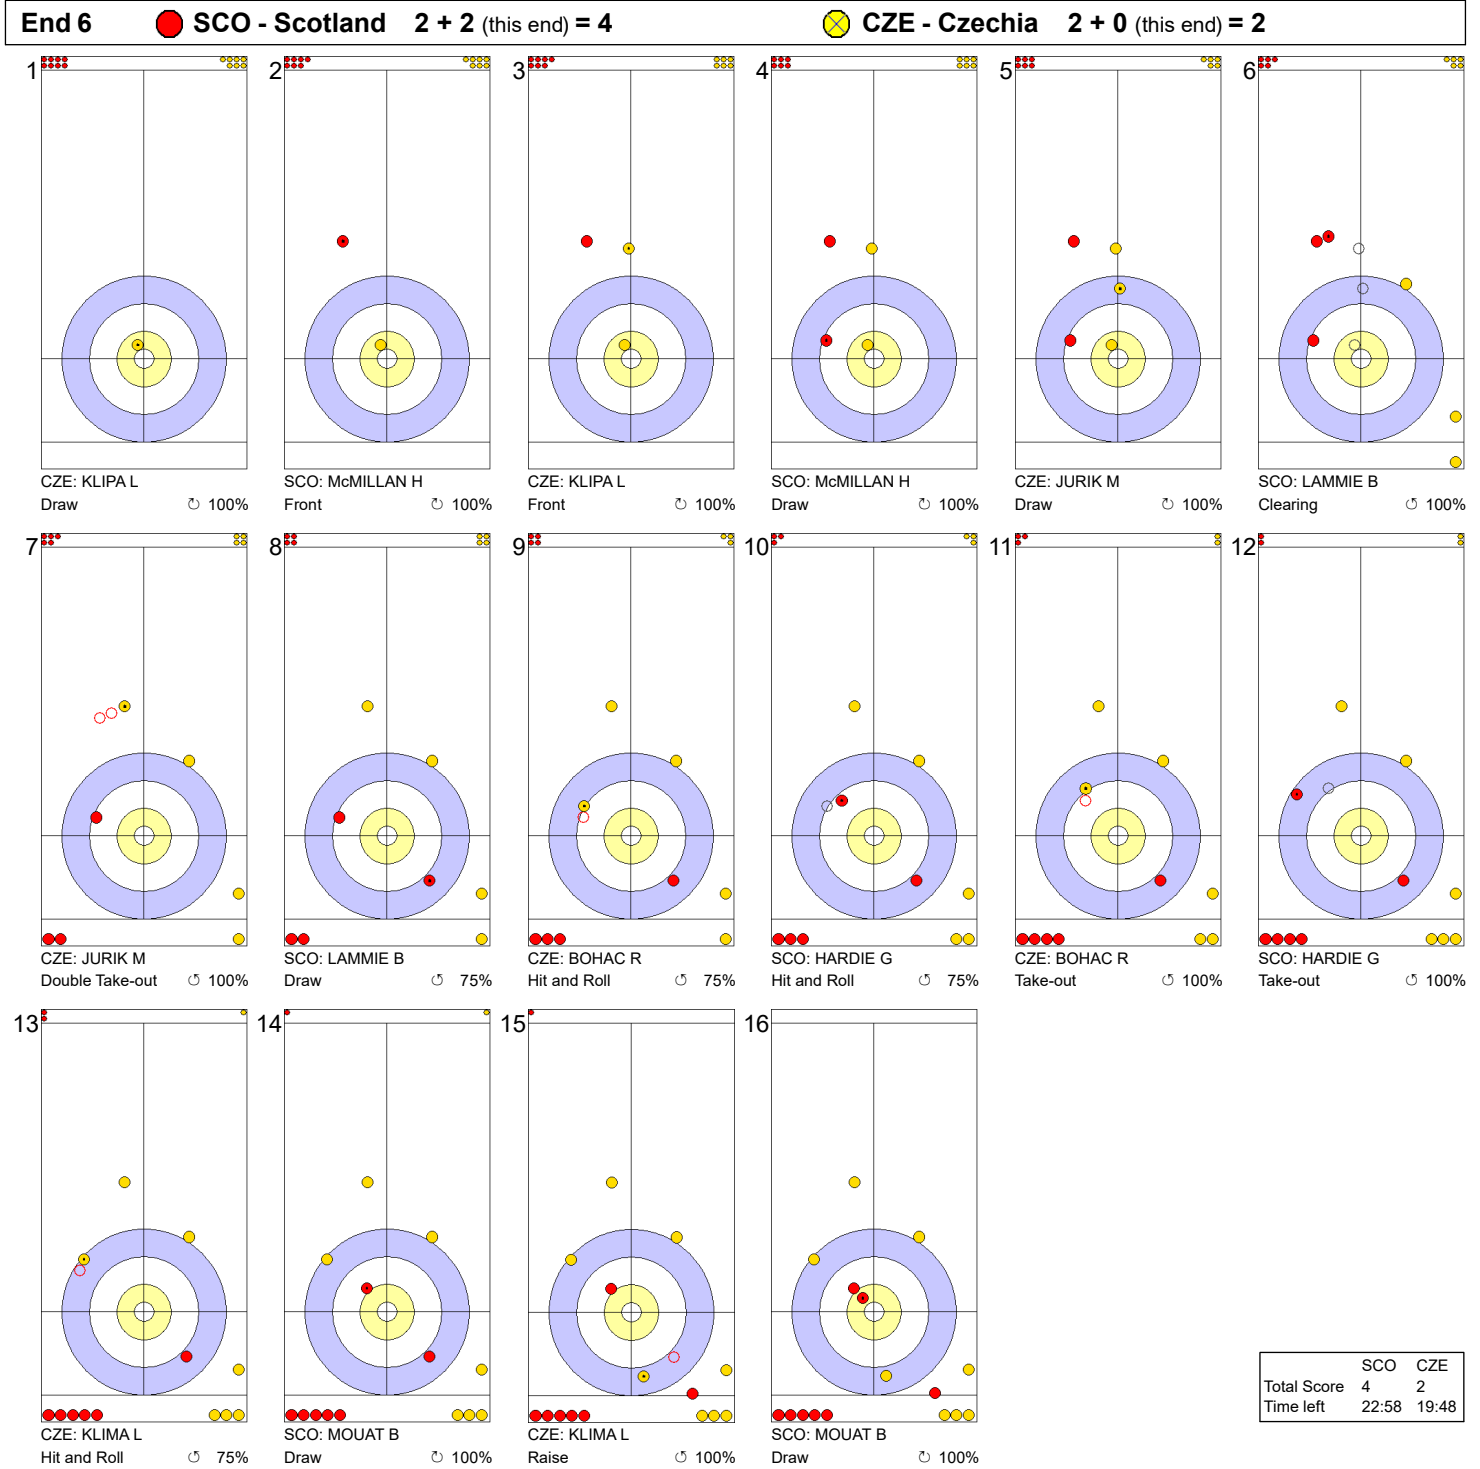

Game - Shot by Shot

Legend:
 ↻ Clockwise ↺ Counter-clockwise - Not considered

Game - Shot by Shot

End 2 ● **SCO - Scotland** 0 + 2 (this end) = 2 ● **CZE - Czechia** 1 + 0 (this end) = 1

	SCO	CZE
Total Score	2	1
Time left	32:34	32:35

Legend:
 ↻ Clockwise ↺ Counter-clockwise - Not considered

Game - Shot by Shot

Legend:
 ↻ Clockwise ↺ Counter-clockwise - Not considered

Game - Shot by Shot

Legend:
 ↻ Clockwise ↺ Counter-clockwise - Not considered

Game - Shot by Shot

Legend:
 ↻ Clockwise ↺ Counter-clockwise - Not considered

Game - Shot by Shot

Legend:
 ↻ Clockwise ↺ Counter-clockwise - Not considered

Game - Shot by Shot

Legend:
 ↻ Clockwise ↺ Counter-clockwise - Not considered

Game - Shot by Shot

Legend:
 ↻ Clockwise ↺ Counter-clockwise - Not considered

Game - Shot by Shot

Legend:
 ↻ Clockwise ↺ Counter-clockwise - Not considered

Game - Shot by Shot

Legend:
 Clockwise
  Counter-clockwise
 - Not considered