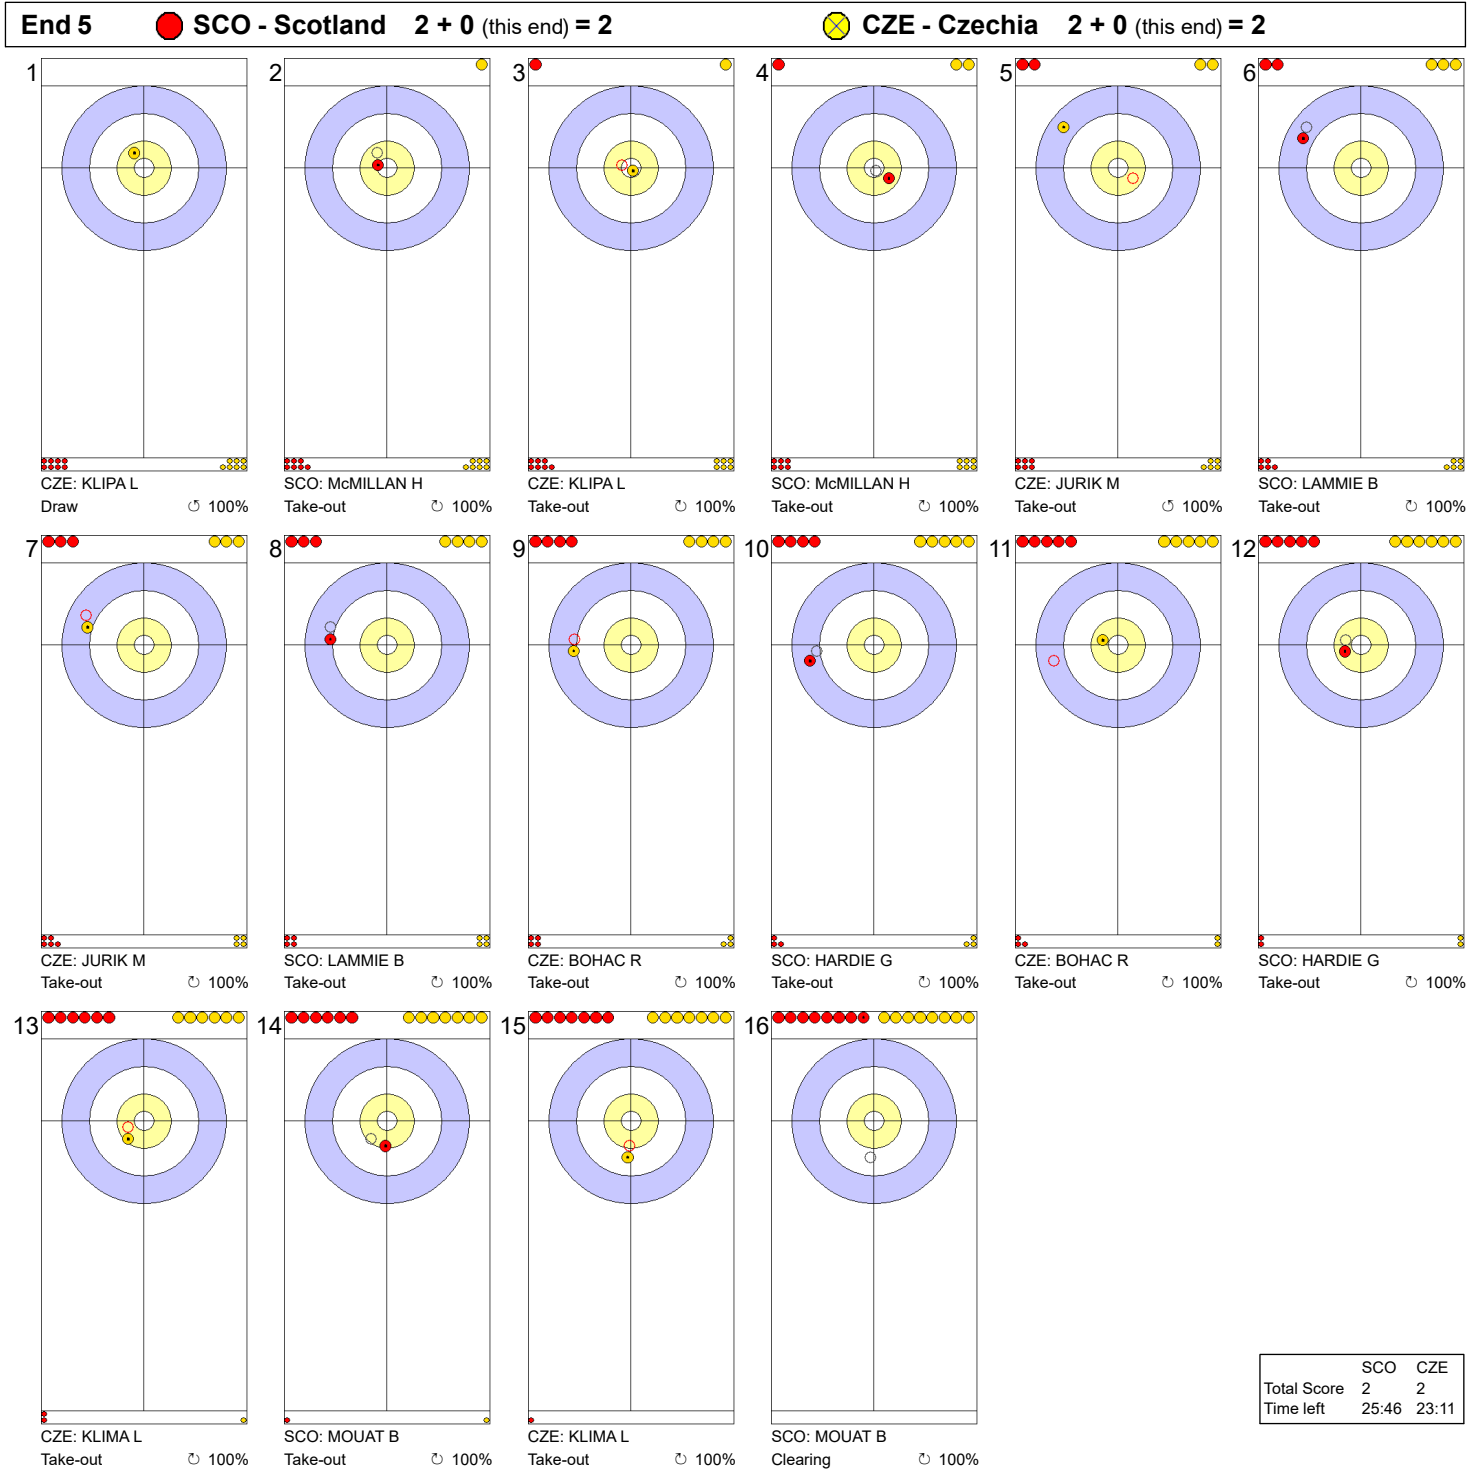

Game - Shot by Shot

Legend:
 ↻ Clockwise ↺ Counter-clockwise - Not considered

Game - Shot by Shot

End 2 ● **SCO - Scotland** 0 + 2 (this end) = 2 ● **CZE - Czechia** 1 + 0 (this end) = 1

	SCO	CZE
Total Score	2	1
Time left	32:34	32:35

Legend:
 ↻ Clockwise ↺ Counter-clockwise - Not considered

Game - Shot by Shot

Legend:
 ↻ Clockwise ↺ Counter-clockwise - Not considered

Game - Shot by Shot

Legend:
 ↻ Clockwise ↺ Counter-clockwise - Not considered

Game - Shot by Shot

Legend:
 ↻ Clockwise ↺ Counter-clockwise - Not considered

Game - Shot by Shot

Legend:
 ↻ Clockwise ↺ Counter-clockwise - Not considered

Game - Shot by Shot

Legend:
 ↻ Clockwise ↺ Counter-clockwise - Not considered

Game - Shot by Shot

Legend:
 ↻ Clockwise ↺ Counter-clockwise - Not considered

Game - Shot by Shot

Legend:
 ↻ Clockwise ↺ Counter-clockwise - Not considered

Game - Shot by Shot

Legend:
 Clockwise
  Counter-clockwise
 - Not considered