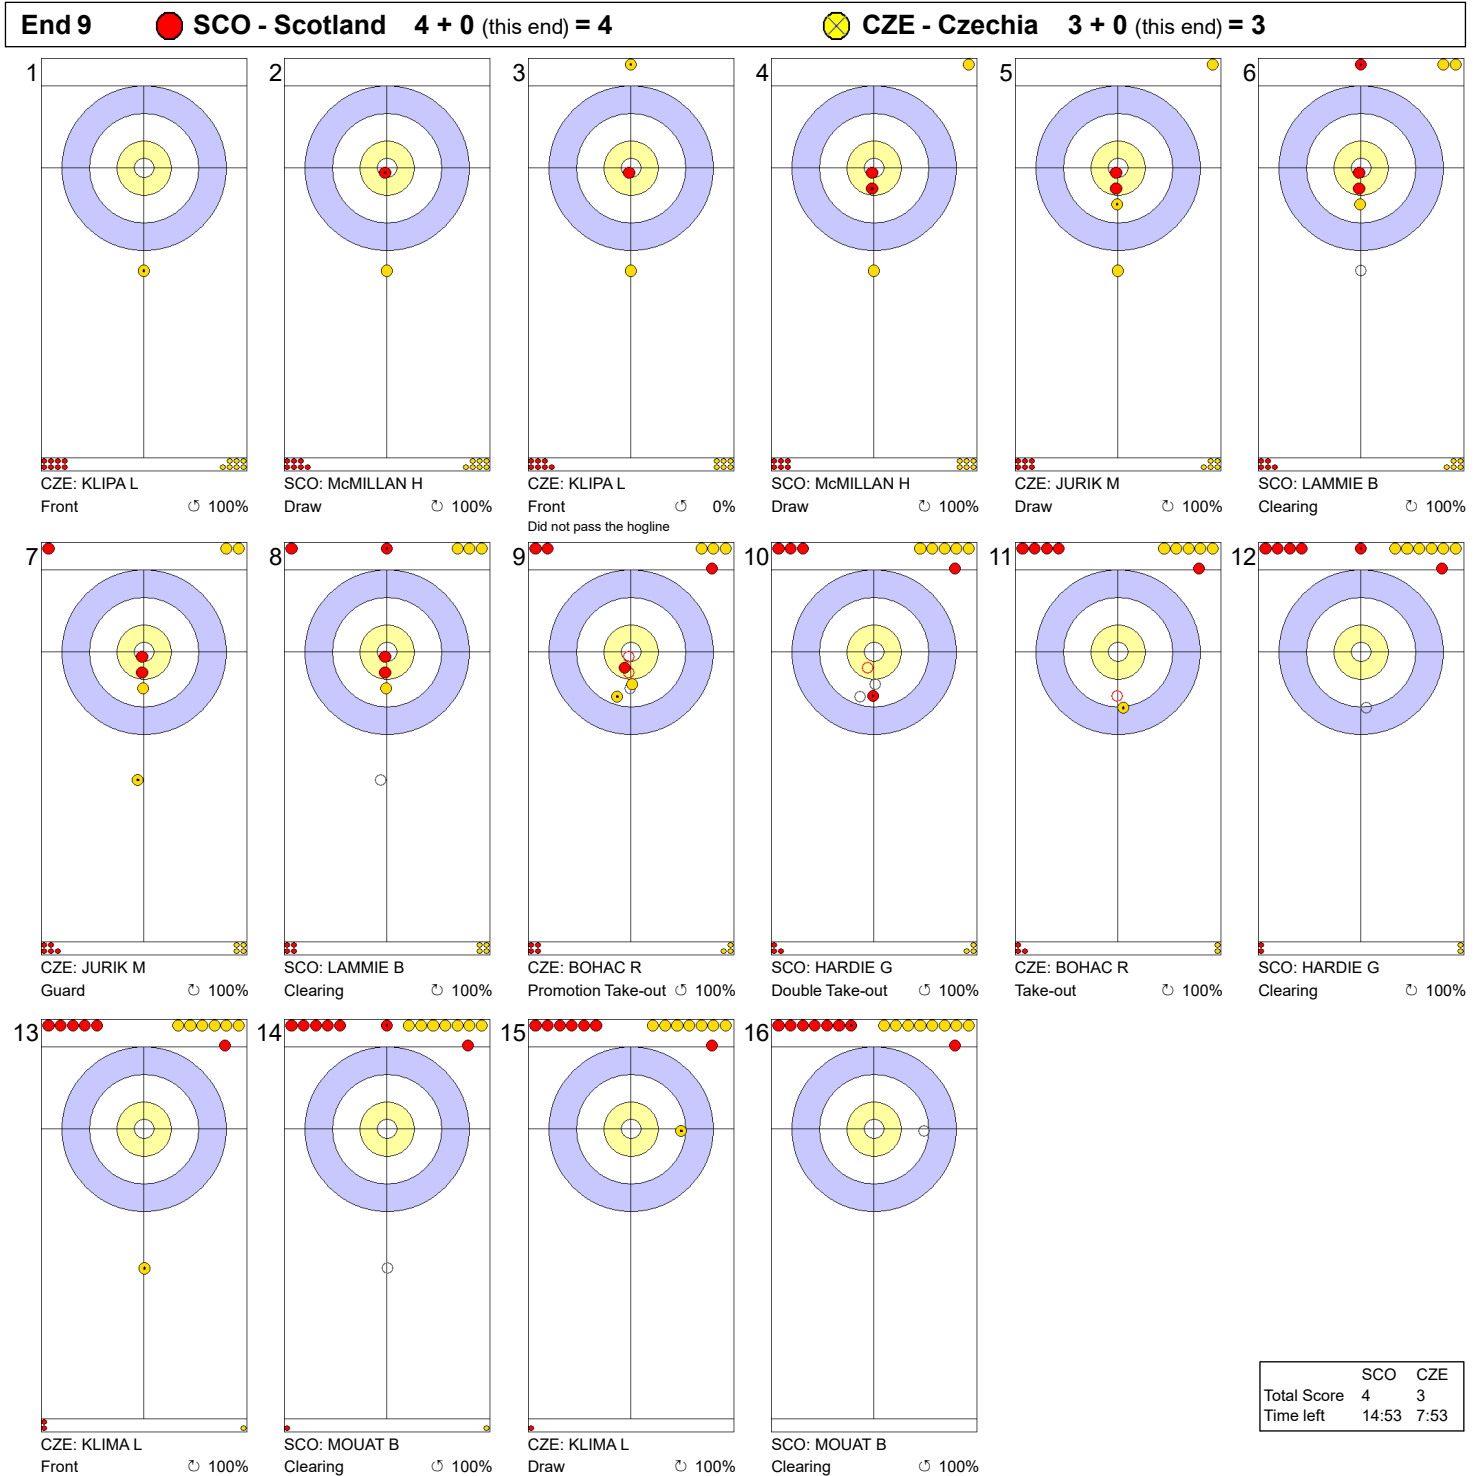

Game - Shot by Shot

Legend:
 ↻ Clockwise ↺ Counter-clockwise - Not considered

Game - Shot by Shot

End 2 ● **SCO - Scotland** 0 + 2 (this end) = 2 ● **CZE - Czechia** 1 + 0 (this end) = 1

	SCO	CZE
Total Score	2	1
Time left	32:34	32:35

Legend:
 ↻ Clockwise ↺ Counter-clockwise - Not considered

Game - Shot by Shot

Legend:
 ↻ Clockwise ↺ Counter-clockwise - Not considered

Game - Shot by Shot

Legend:
 ↻ Clockwise ↺ Counter-clockwise - Not considered

Game - Shot by Shot

Legend:
 ↻ Clockwise ↺ Counter-clockwise - Not considered

Game - Shot by Shot

Legend:
 ↻ Clockwise ↺ Counter-clockwise - Not considered

Game - Shot by Shot

Legend:
 ↻ Clockwise ↺ Counter-clockwise - Not considered

Game - Shot by Shot

Legend:
 ↻ Clockwise ↺ Counter-clockwise - Not considered

Game - Shot by Shot

Legend:
 ↻ Clockwise ↺ Counter-clockwise - Not considered

Game - Shot by Shot

Legend:
 Clockwise
  Counter-clockwise
 - Not considered