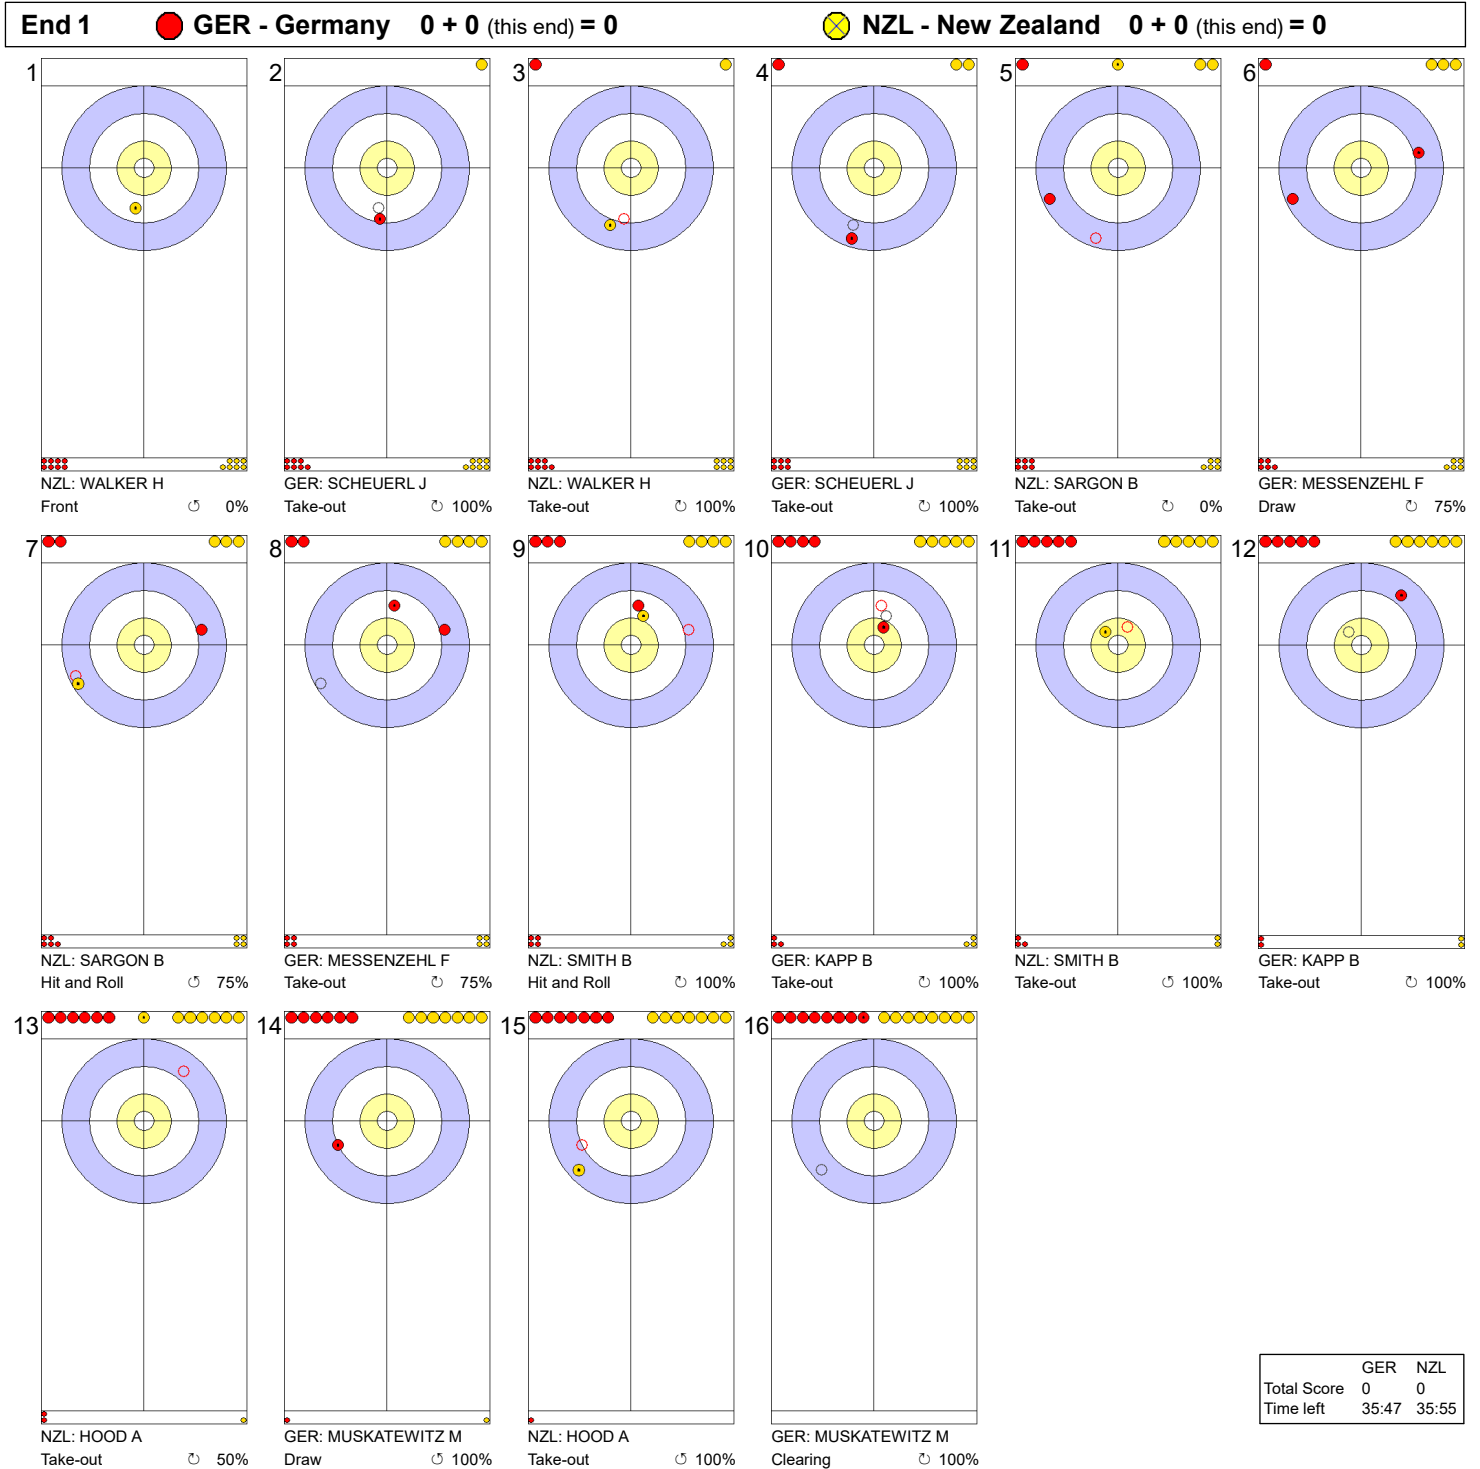

Game - Shot by Shot

Legend:
 Clockwise
 Counter-clockwise
 - Not considered

Game - Shot by Shot

Legend:
 ↻ Clockwise ↺ Counter-clockwise - Not considered

Game - Shot by Shot

Legend:
 ↻ Clockwise ↺ Counter-clockwise - Not considered

Game - Shot by Shot

Legend:
 ↻ Clockwise ↺ Counter-clockwise - Not considered

Game - Shot by Shot

Legend:
 ↻ Clockwise ↺ Counter-clockwise - Not considered

Game - Shot by Shot

Legend:
 ⌚ Clockwise ⌚ Counter-clockwise - Not considered