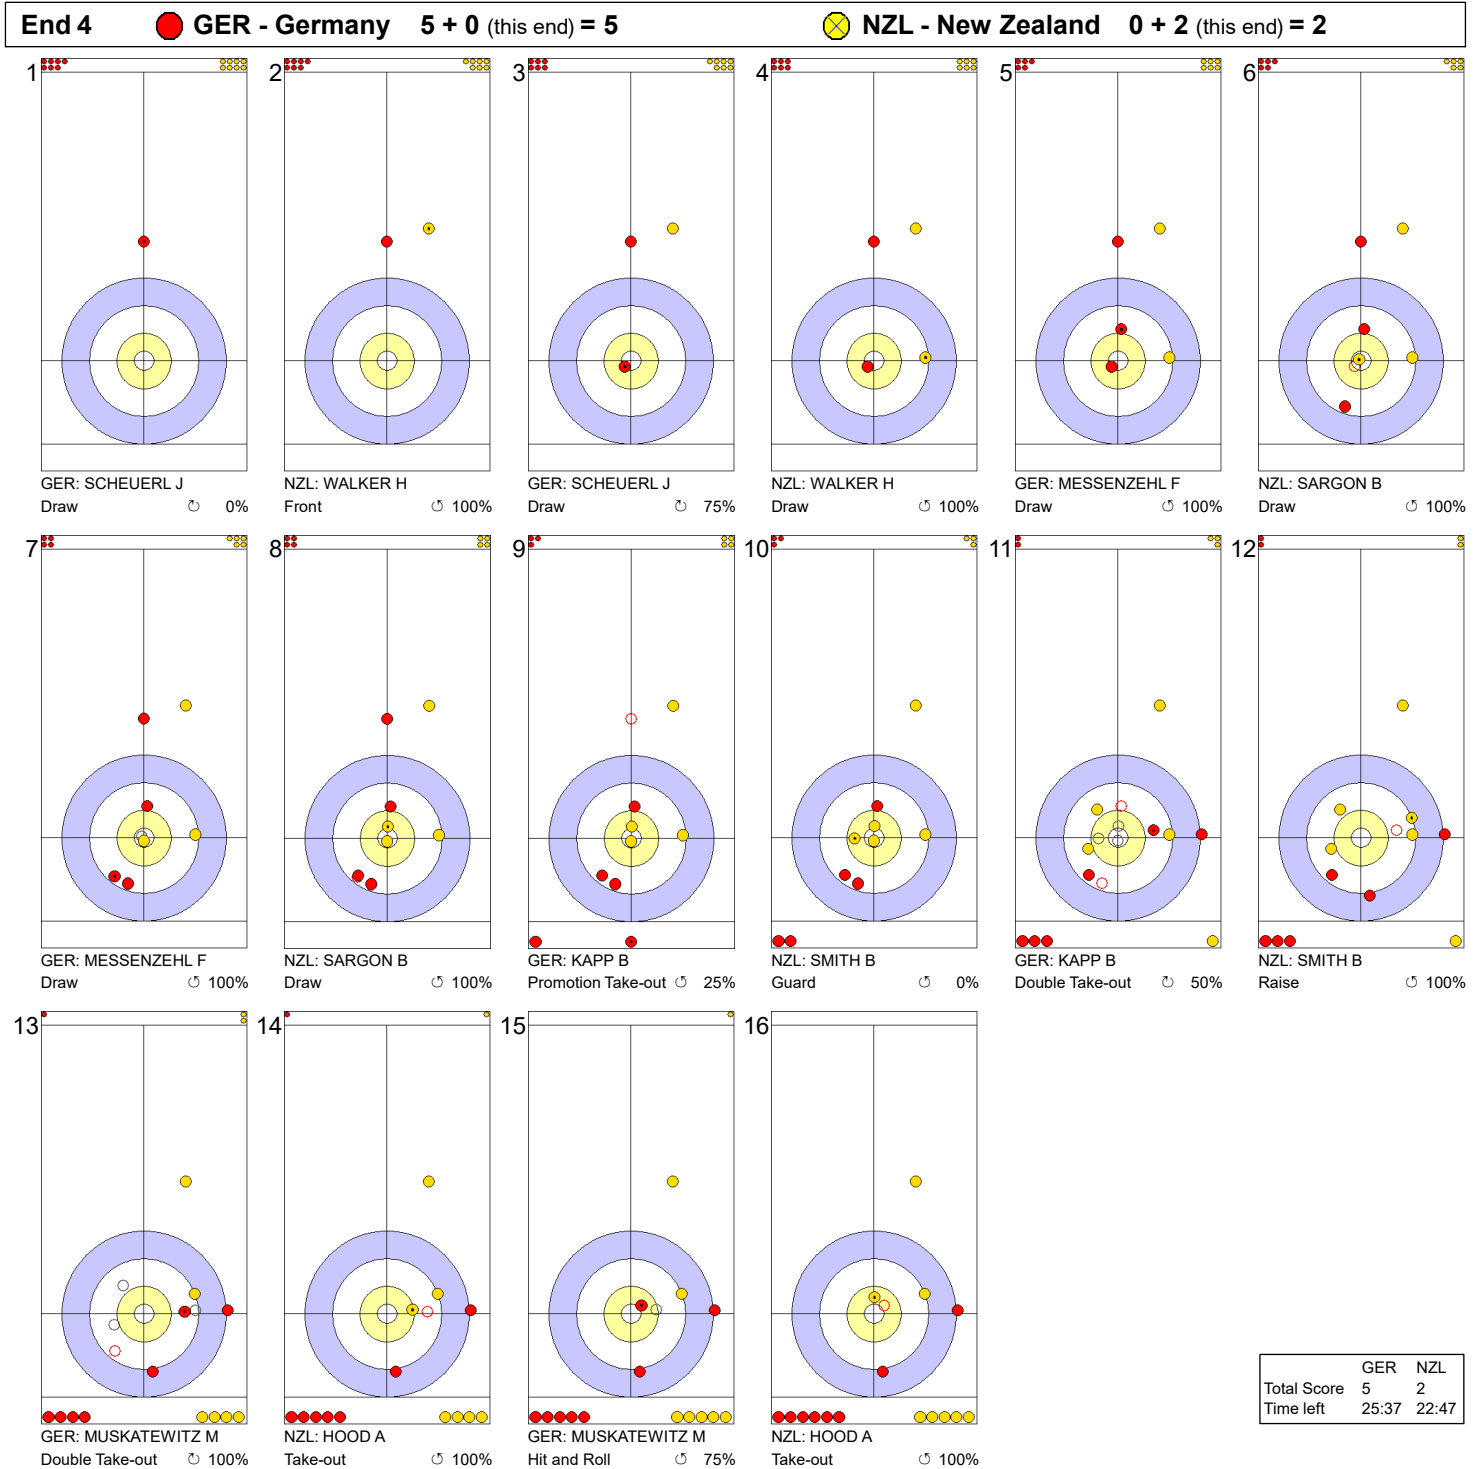

Game - Shot by Shot

Legend:
 Clockwise
 Counter-clockwise
 - Not considered

Game - Shot by Shot

Legend:
 ↻ Clockwise ↺ Counter-clockwise - Not considered

Game - Shot by Shot

Legend:
 ↻ Clockwise ↺ Counter-clockwise - Not considered

Game - Shot by Shot

Legend:
 ↻ Clockwise ↺ Counter-clockwise - Not considered

Game - Shot by Shot

Legend:
 ↻ Clockwise ↺ Counter-clockwise - Not considered

Game - Shot by Shot

Legend:
 ⌚ Clockwise ⌚ Counter-clockwise - Not considered