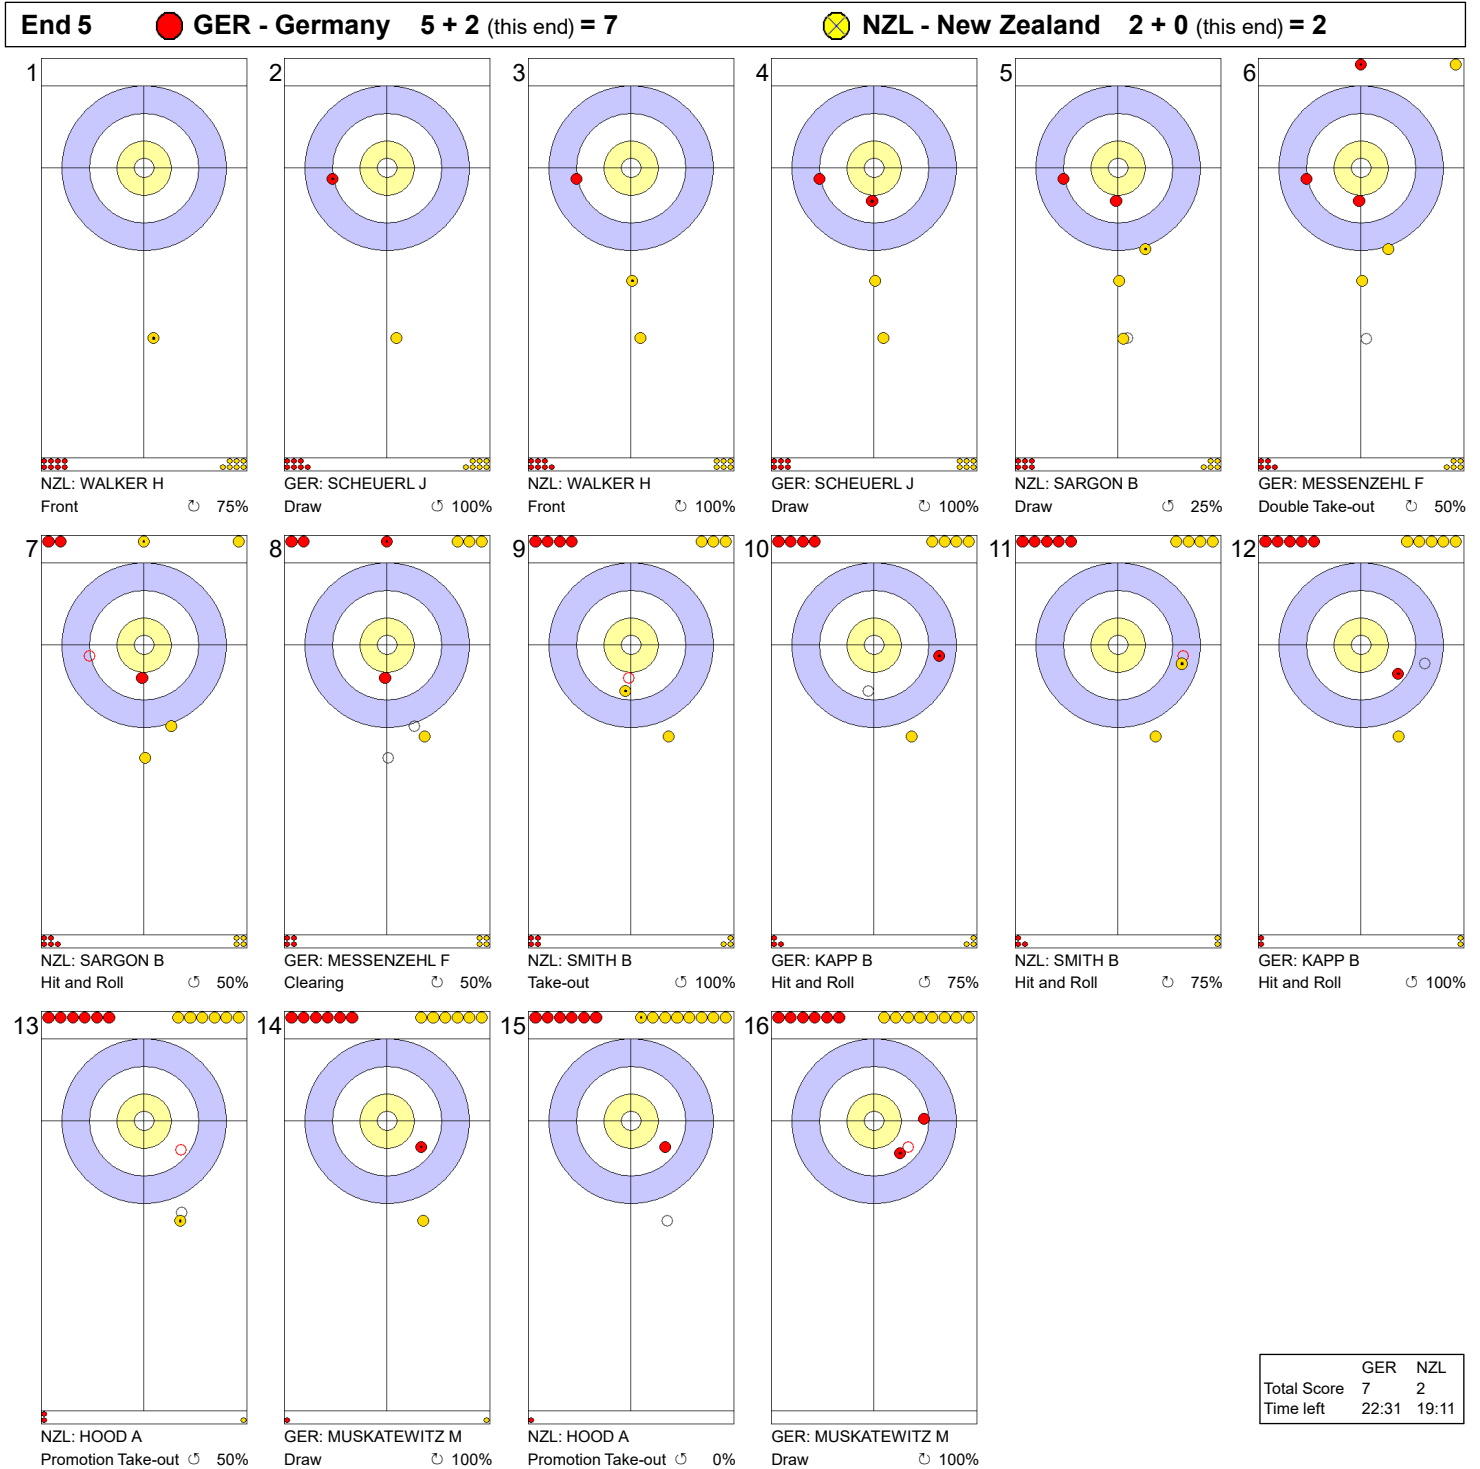

Game - Shot by Shot

Legend:
 Clockwise
 Counter-clockwise
 - Not considered

Game - Shot by Shot

Legend:
 ↻ Clockwise ↺ Counter-clockwise - Not considered

Game - Shot by Shot

Legend:
 ↻ Clockwise ↺ Counter-clockwise - Not considered

Game - Shot by Shot

Legend:
 ↻ Clockwise ↺ Counter-clockwise - Not considered

Game - Shot by Shot

Legend:
 ↻ Clockwise ↺ Counter-clockwise - Not considered

Game - Shot by Shot

Legend:
 ⌚ Clockwise ⌚ Counter-clockwise - Not considered