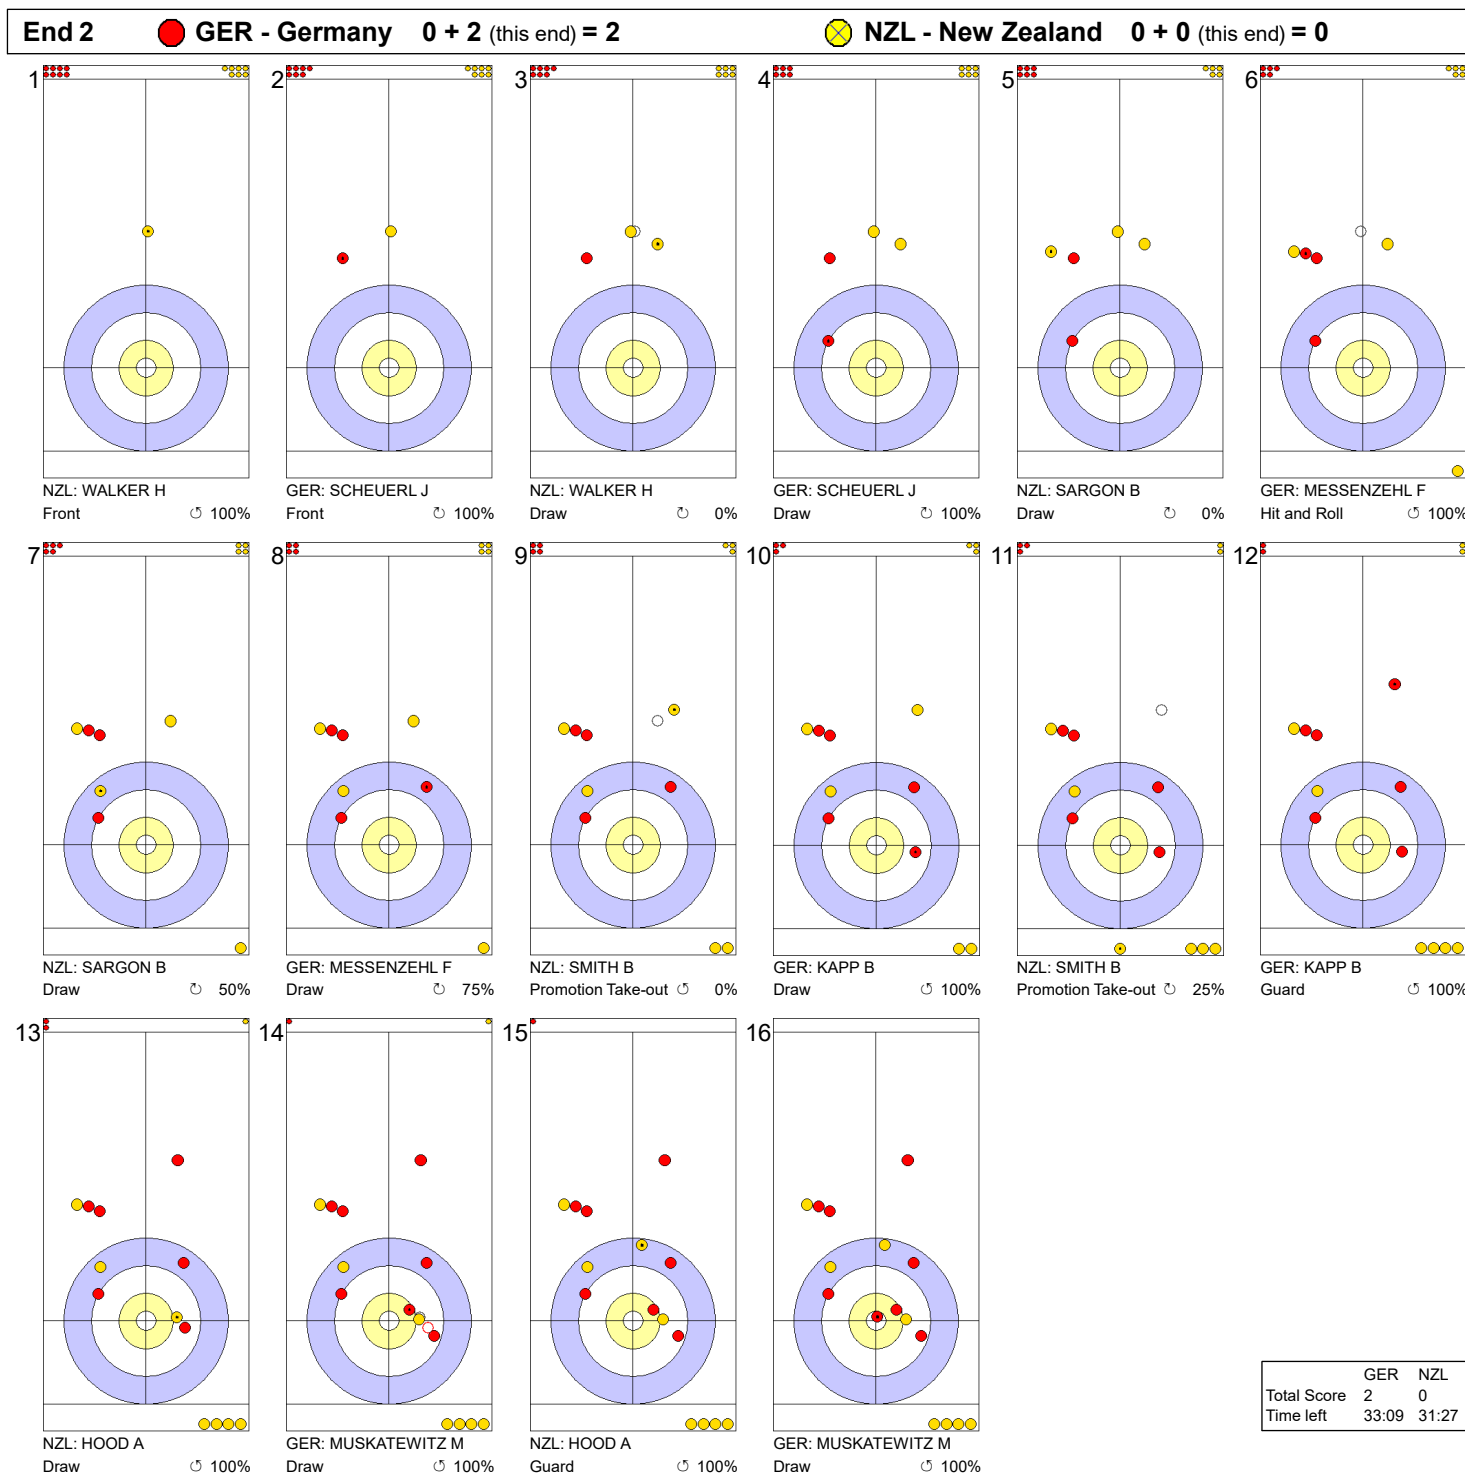

Game - Shot by Shot

Legend:
 Clockwise
 Counter-clockwise
 - Not considered

Game - Shot by Shot

Legend:
 ↻ Clockwise ↺ Counter-clockwise - Not considered

Game - Shot by Shot

Legend:
 ↻ Clockwise ↺ Counter-clockwise - Not considered

Game - Shot by Shot

Legend:
 ↻ Clockwise ↺ Counter-clockwise - Not considered

Game - Shot by Shot

Legend:
 ↻ Clockwise ↺ Counter-clockwise - Not considered

Game - Shot by Shot

Legend:
 ⌚ Clockwise ⌚ Counter-clockwise - Not considered