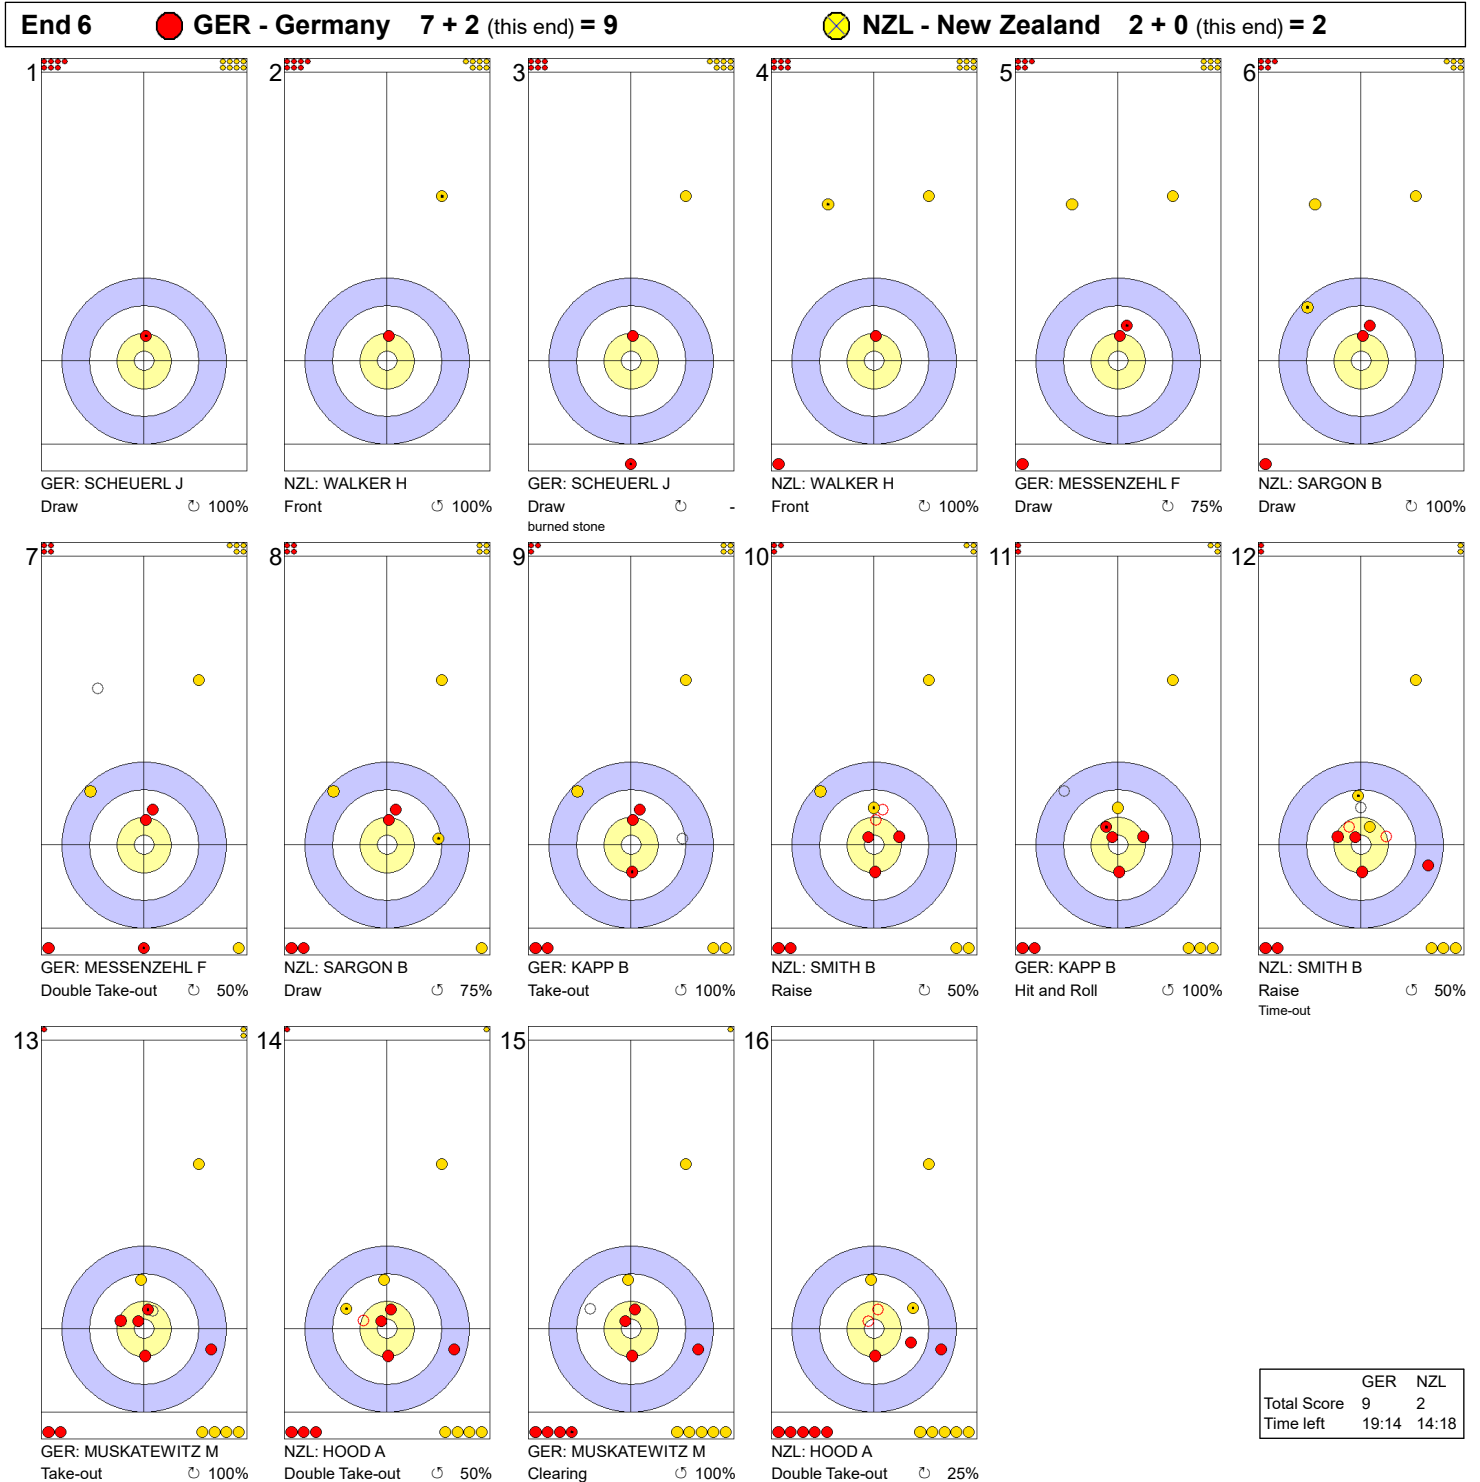

Game - Shot by Shot

Legend:
 Clockwise
 Counter-clockwise
 - Not considered

Game - Shot by Shot

Legend:
 ↻ Clockwise ↺ Counter-clockwise - Not considered

Game - Shot by Shot

Legend:
 ↻ Clockwise ↺ Counter-clockwise - Not considered

Game - Shot by Shot

Legend:
 ↻ Clockwise ↺ Counter-clockwise - Not considered

Game - Shot by Shot

Legend:
 ↻ Clockwise ↺ Counter-clockwise - Not considered

Game - Shot by Shot

Legend:
 ⌚ Clockwise ⌚ Counter-clockwise - Not considered