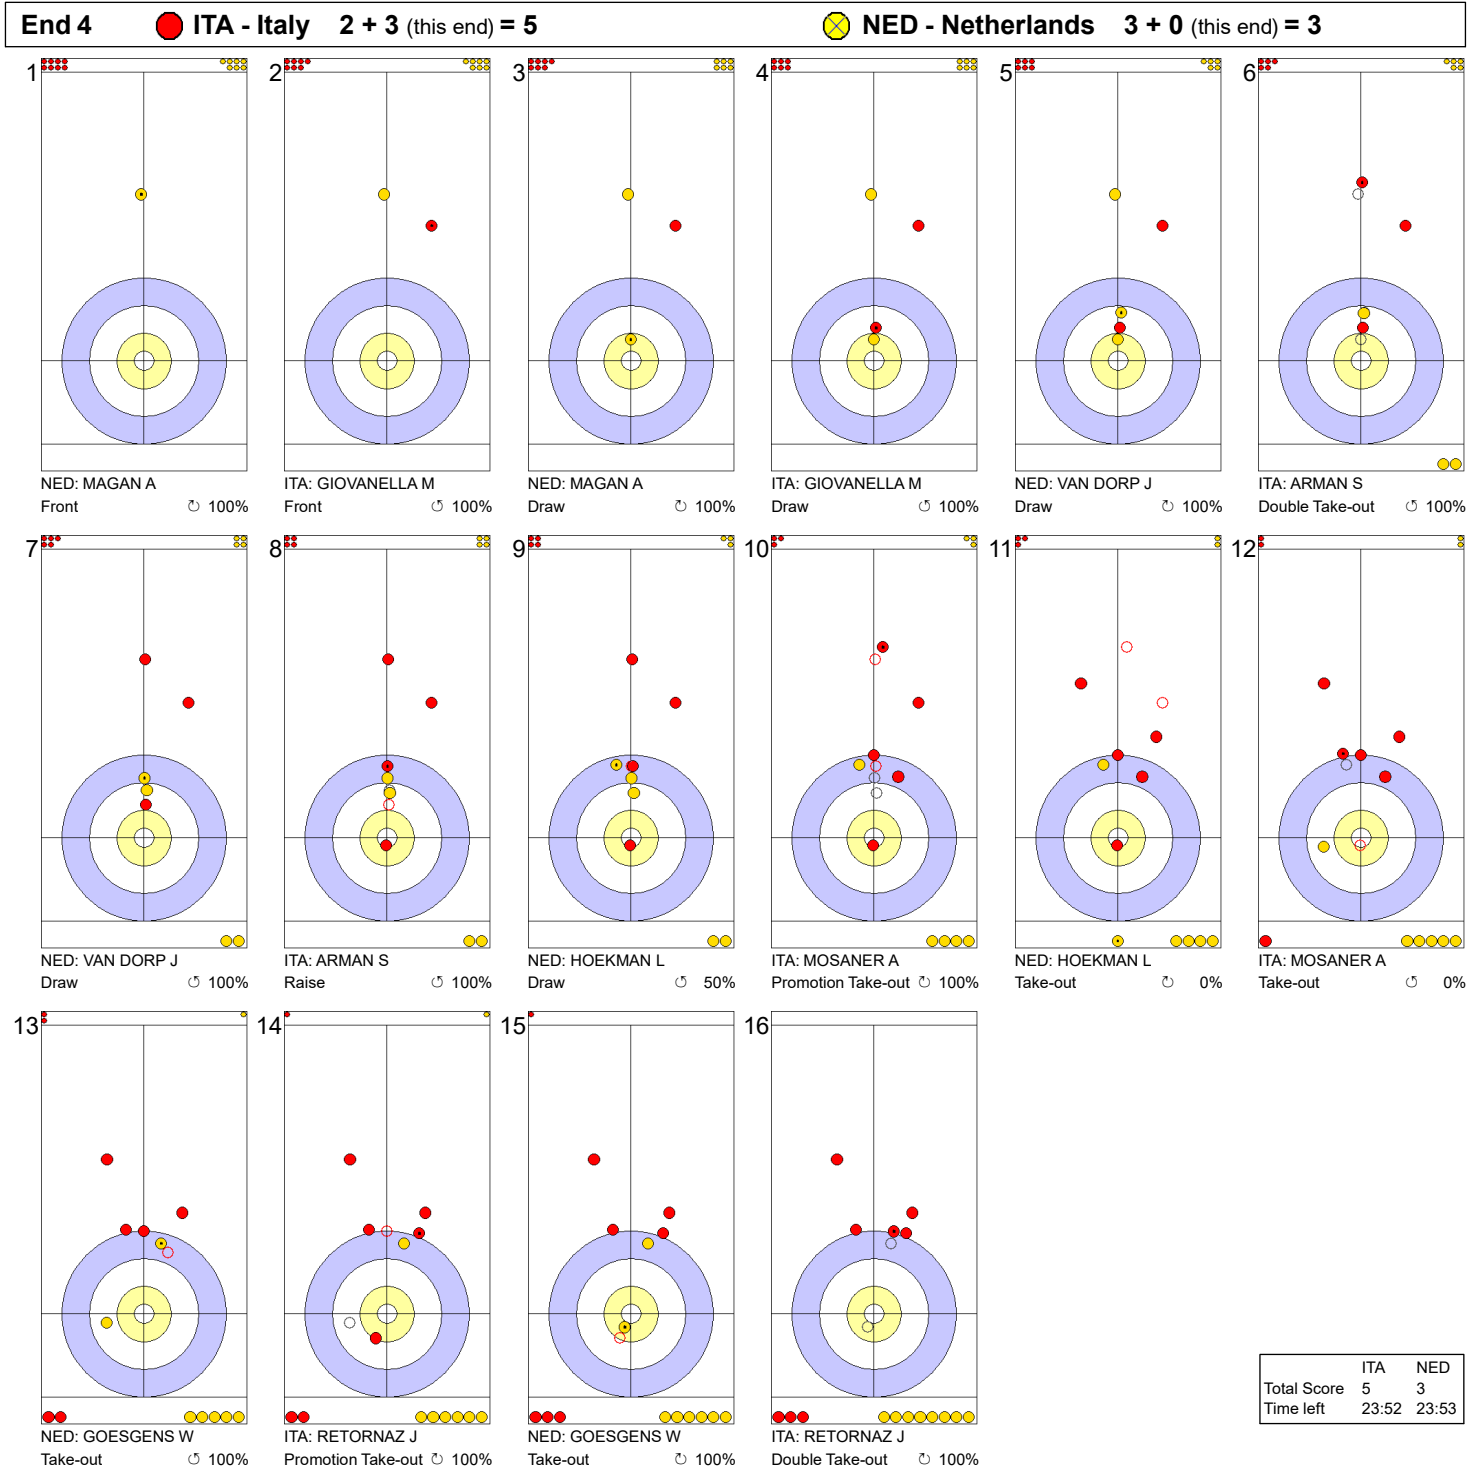

Game - Shot by Shot

Legend:
 ↻ Clockwise ↺ Counter-clockwise - Not considered

Game - Shot by Shot

Legend:
 ↻ Clockwise ↺ Counter-clockwise - Not considered

Game - Shot by Shot

Legend:
 ↻ Clockwise ↺ Counter-clockwise - Not considered

Game - Shot by Shot

Legend:
 ↻ Clockwise ↺ Counter-clockwise - Not considered

Game - Shot by Shot

Legend:
 ↻ Clockwise ↺ Counter-clockwise - Not considered