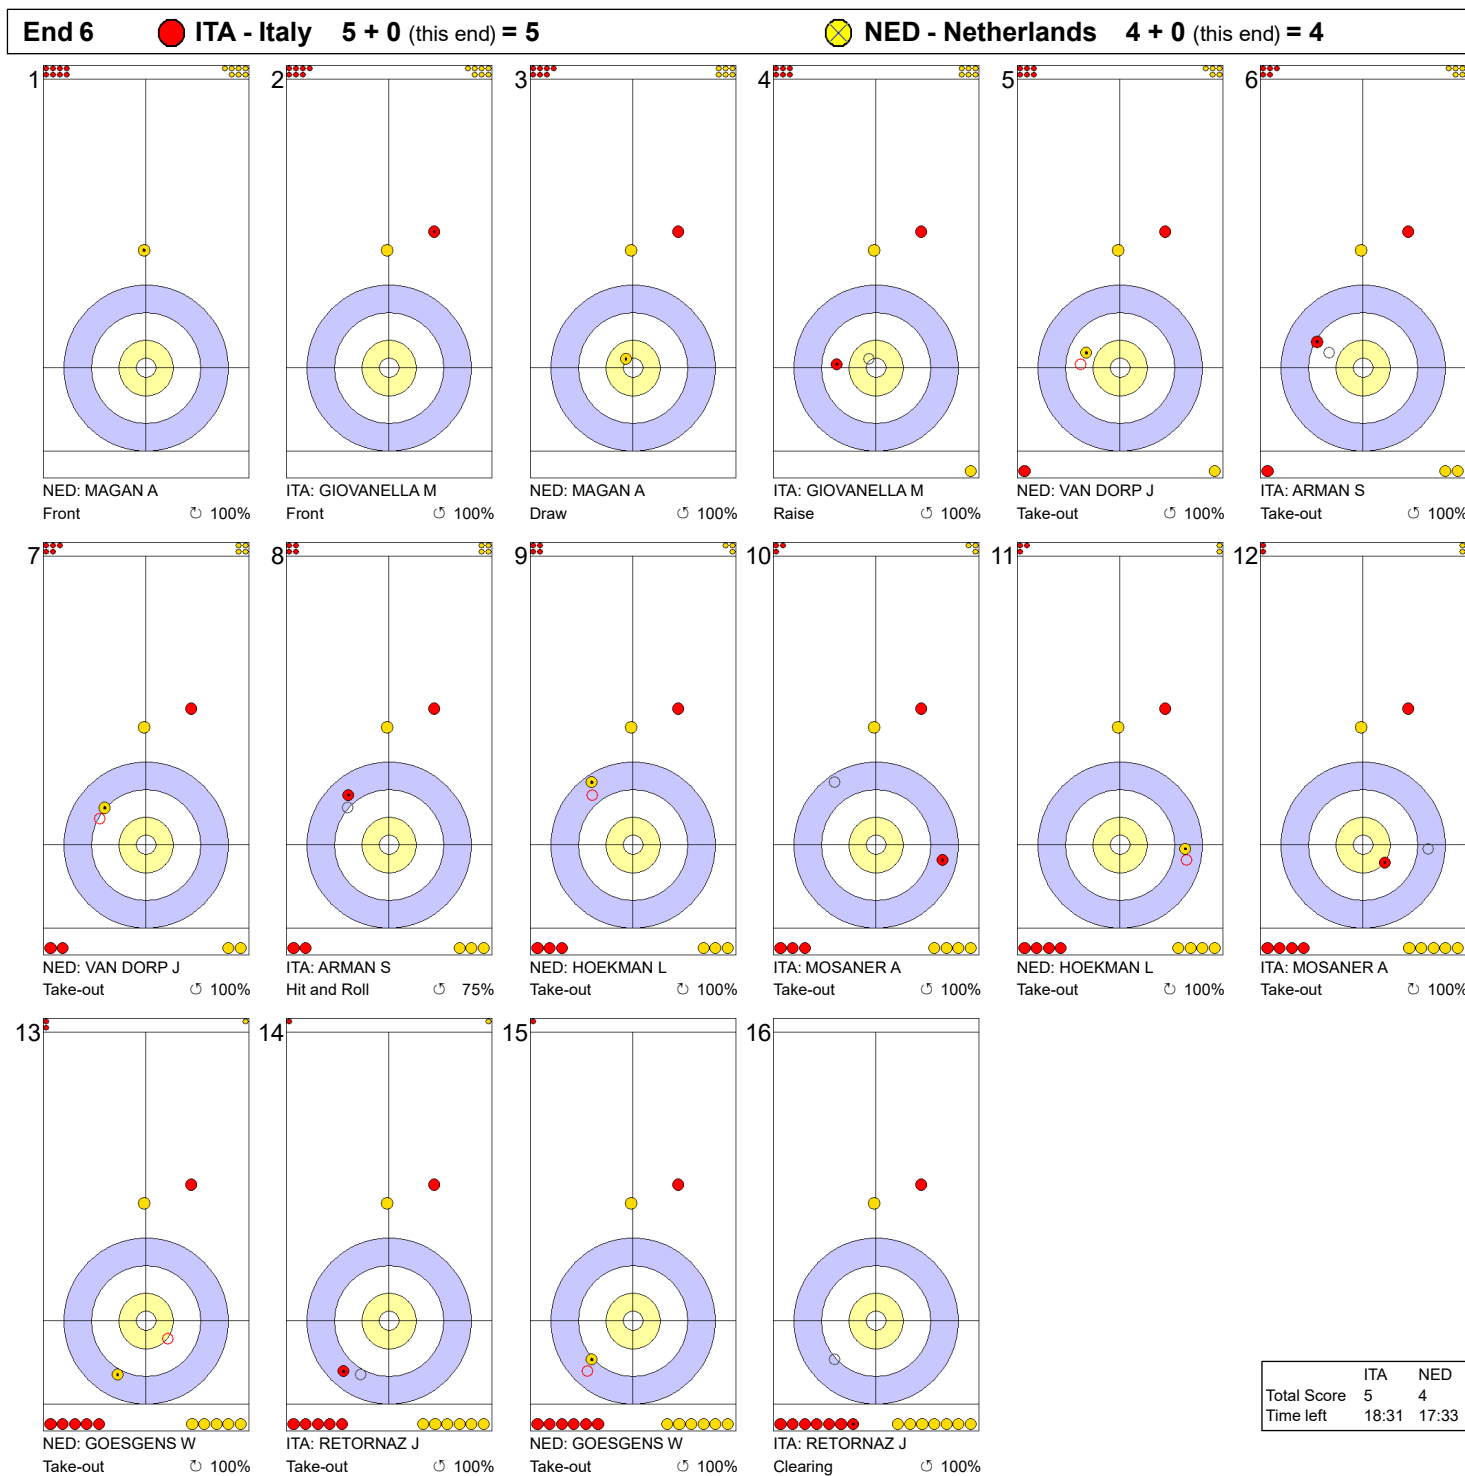

Game - Shot by Shot

Legend:
 ↻ Clockwise ↺ Counter-clockwise - Not considered

Game - Shot by Shot

Legend:
 ↻ Clockwise ↺ Counter-clockwise - Not considered

Game - Shot by Shot

Legend:
 ↻ Clockwise ↺ Counter-clockwise - Not considered

Game - Shot by Shot

Legend:
 ↻ Clockwise ↺ Counter-clockwise - Not considered

Game - Shot by Shot

Legend:
 ↻ Clockwise ↺ Counter-clockwise - Not considered