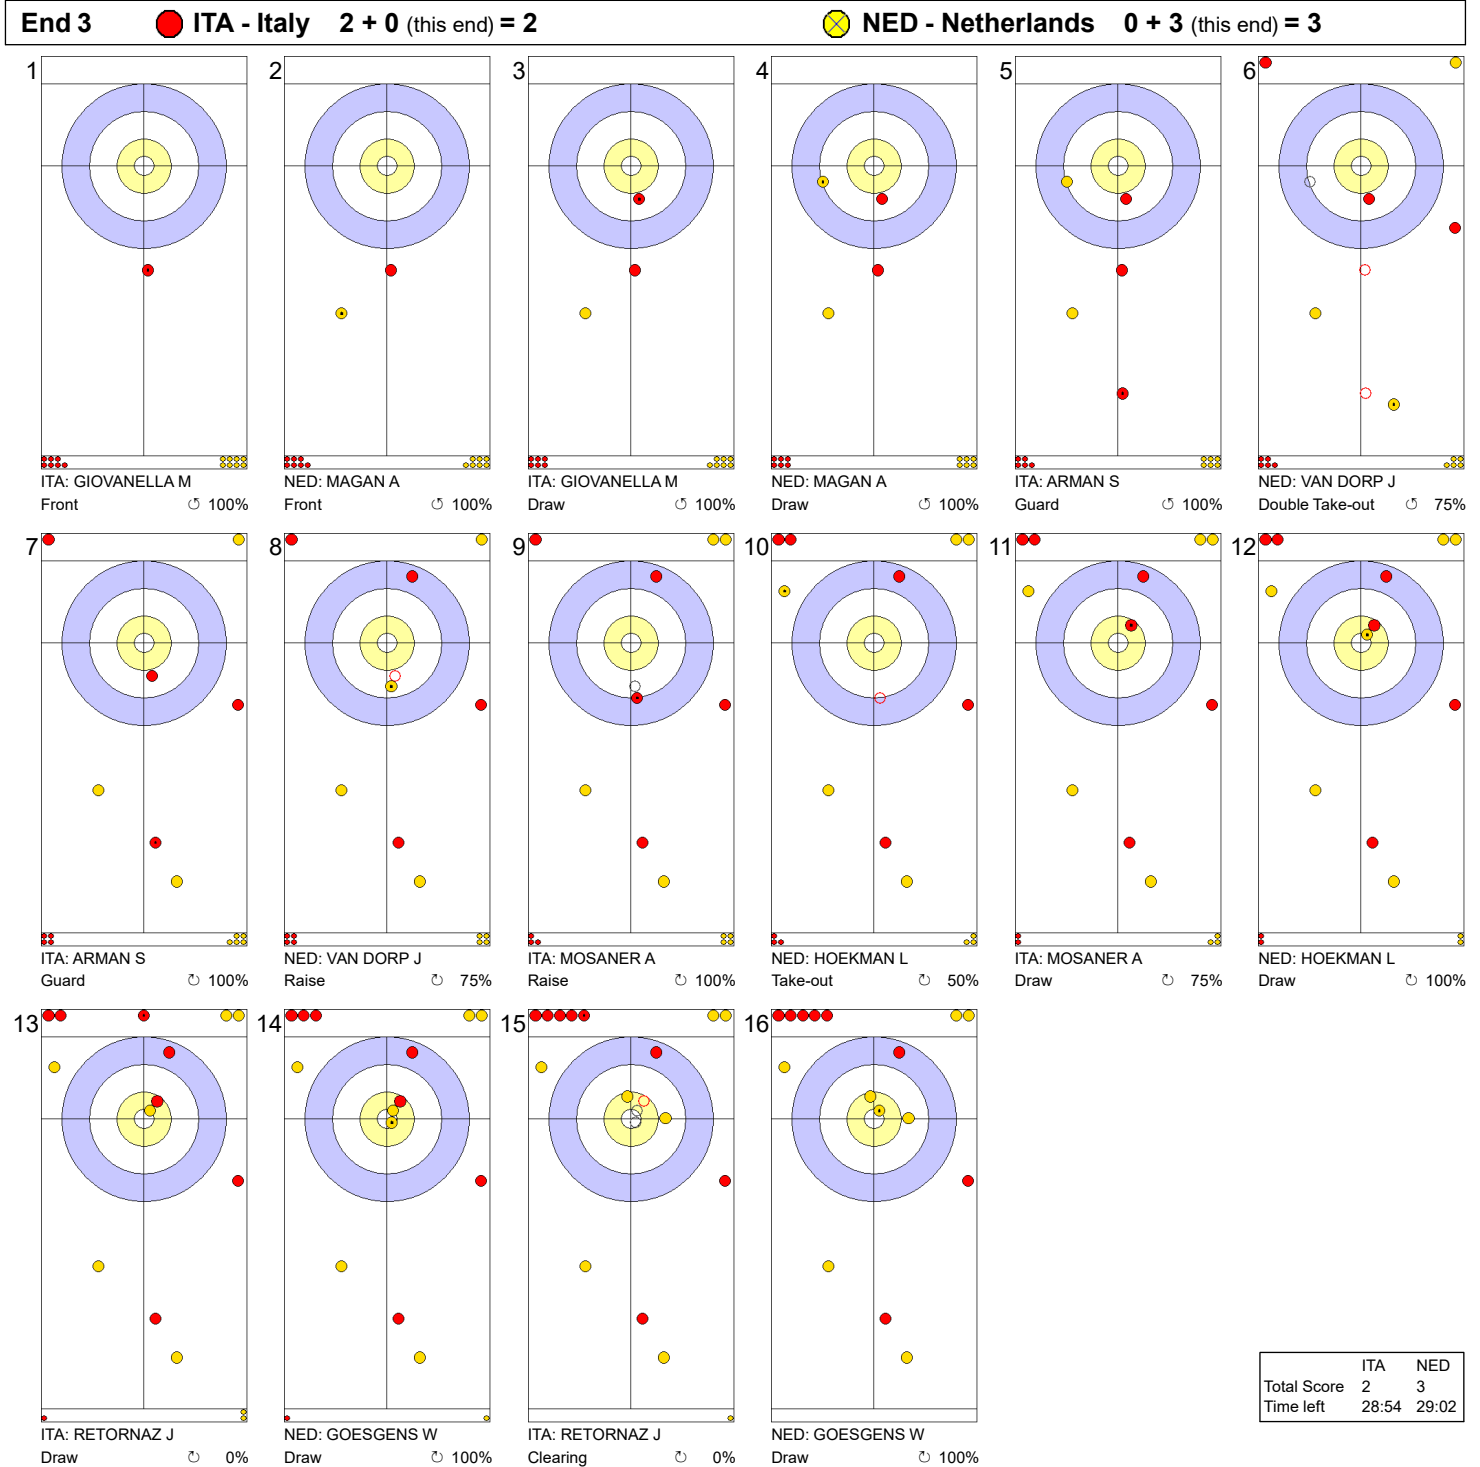

Game - Shot by Shot

Legend:
 ↻ Clockwise ↺ Counter-clockwise - Not considered

Game - Shot by Shot

Legend:
 ↻ Clockwise ↺ Counter-clockwise - Not considered

Game - Shot by Shot

Legend:
 ↻ Clockwise ↺ Counter-clockwise - Not considered

Game - Shot by Shot

Legend:
 ↻ Clockwise ↺ Counter-clockwise - Not considered

Game - Shot by Shot

Legend:
 ↻ Clockwise ↺ Counter-clockwise - Not considered