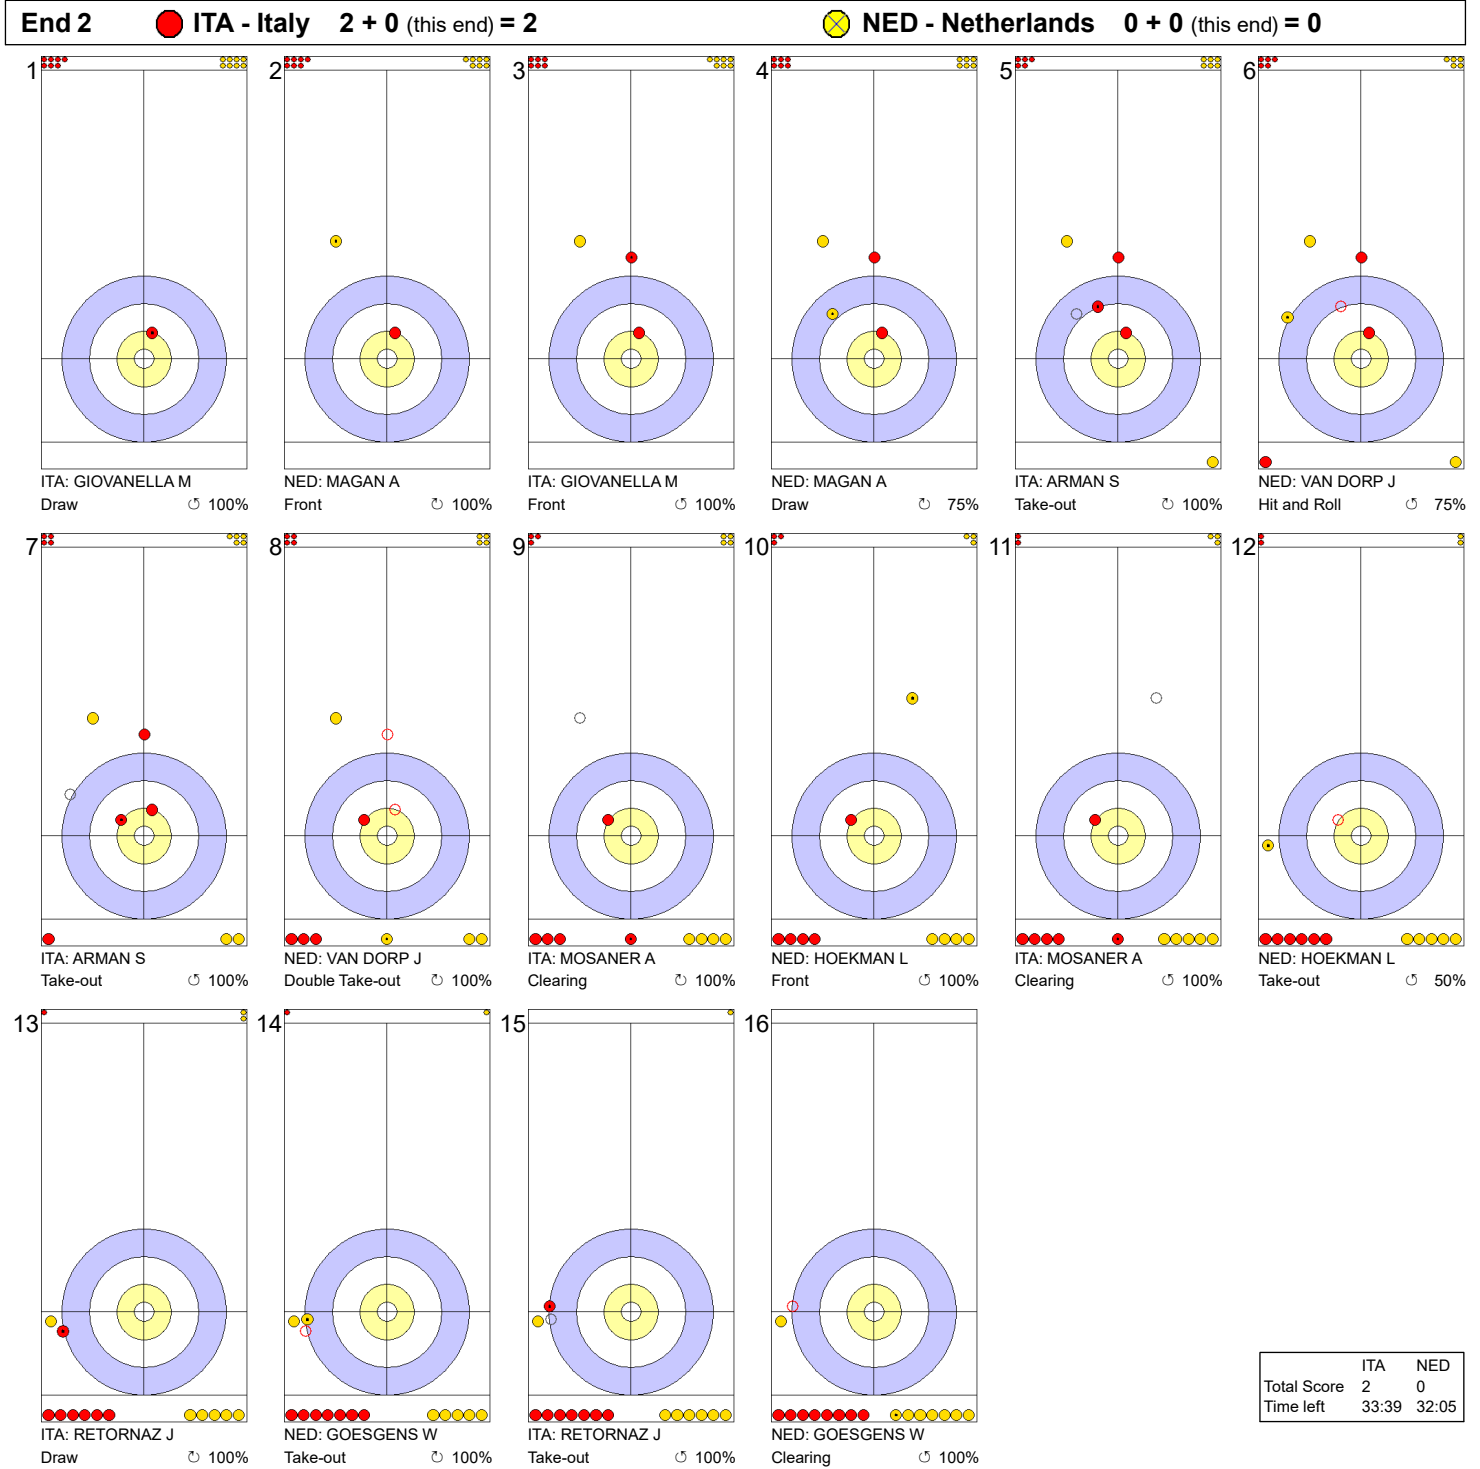

Game - Shot by Shot

Legend:
 ↻ Clockwise ↺ Counter-clockwise - Not considered

Game - Shot by Shot

Legend:
 ↻ Clockwise ↺ Counter-clockwise - Not considered

Game - Shot by Shot

Legend:
 ↻ Clockwise ↺ Counter-clockwise - Not considered

Game - Shot by Shot

Legend:
 ↻ Clockwise ↺ Counter-clockwise - Not considered

Game - Shot by Shot

Legend:
 ↻ Clockwise ↺ Counter-clockwise - Not considered