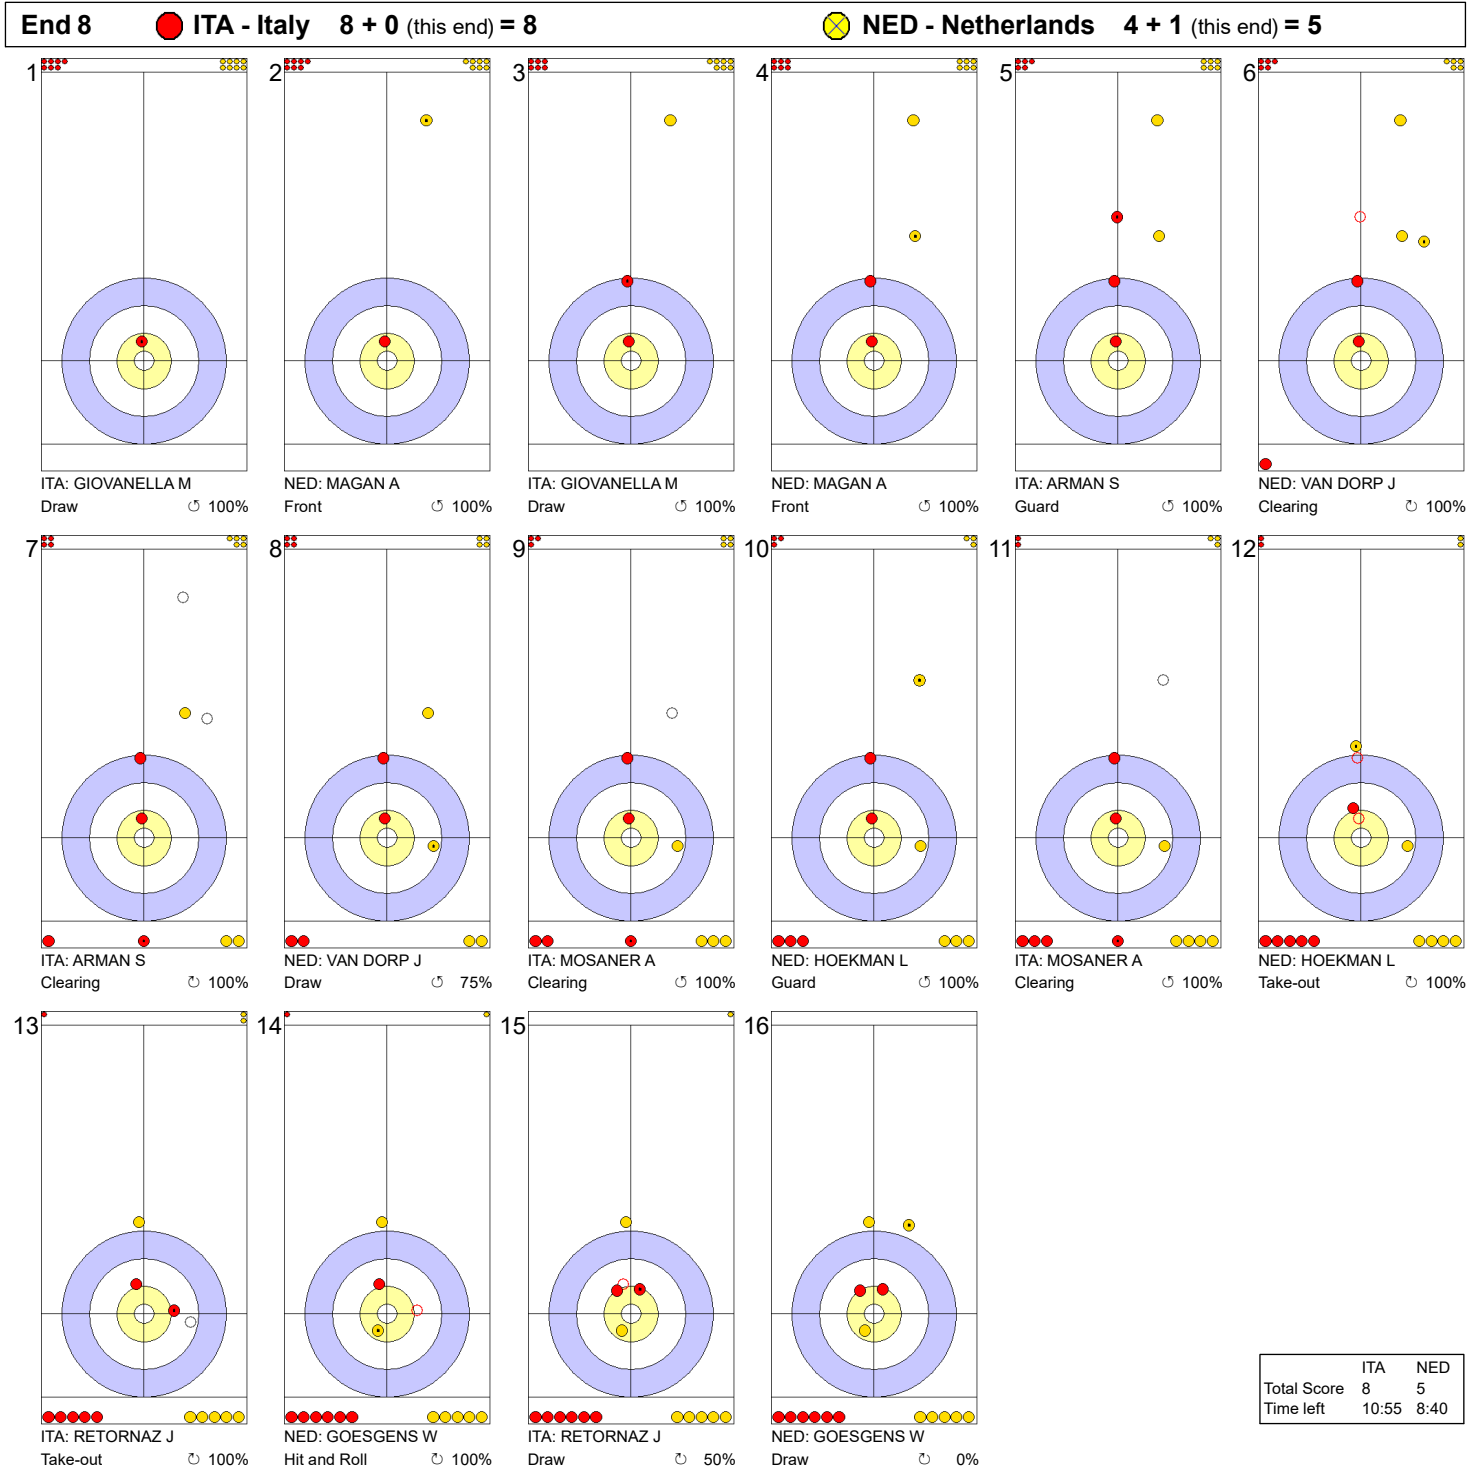

Game - Shot by Shot

Legend:
 ↻ Clockwise ↺ Counter-clockwise - Not considered

Game - Shot by Shot

Legend:
 ↻ Clockwise ↺ Counter-clockwise - Not considered

Game - Shot by Shot

Legend:
 ↻ Clockwise ↺ Counter-clockwise - Not considered

Game - Shot by Shot

Legend:
 ↻ Clockwise ↺ Counter-clockwise - Not considered

Game - Shot by Shot

Legend:
 ↻ Clockwise ↺ Counter-clockwise - Not considered