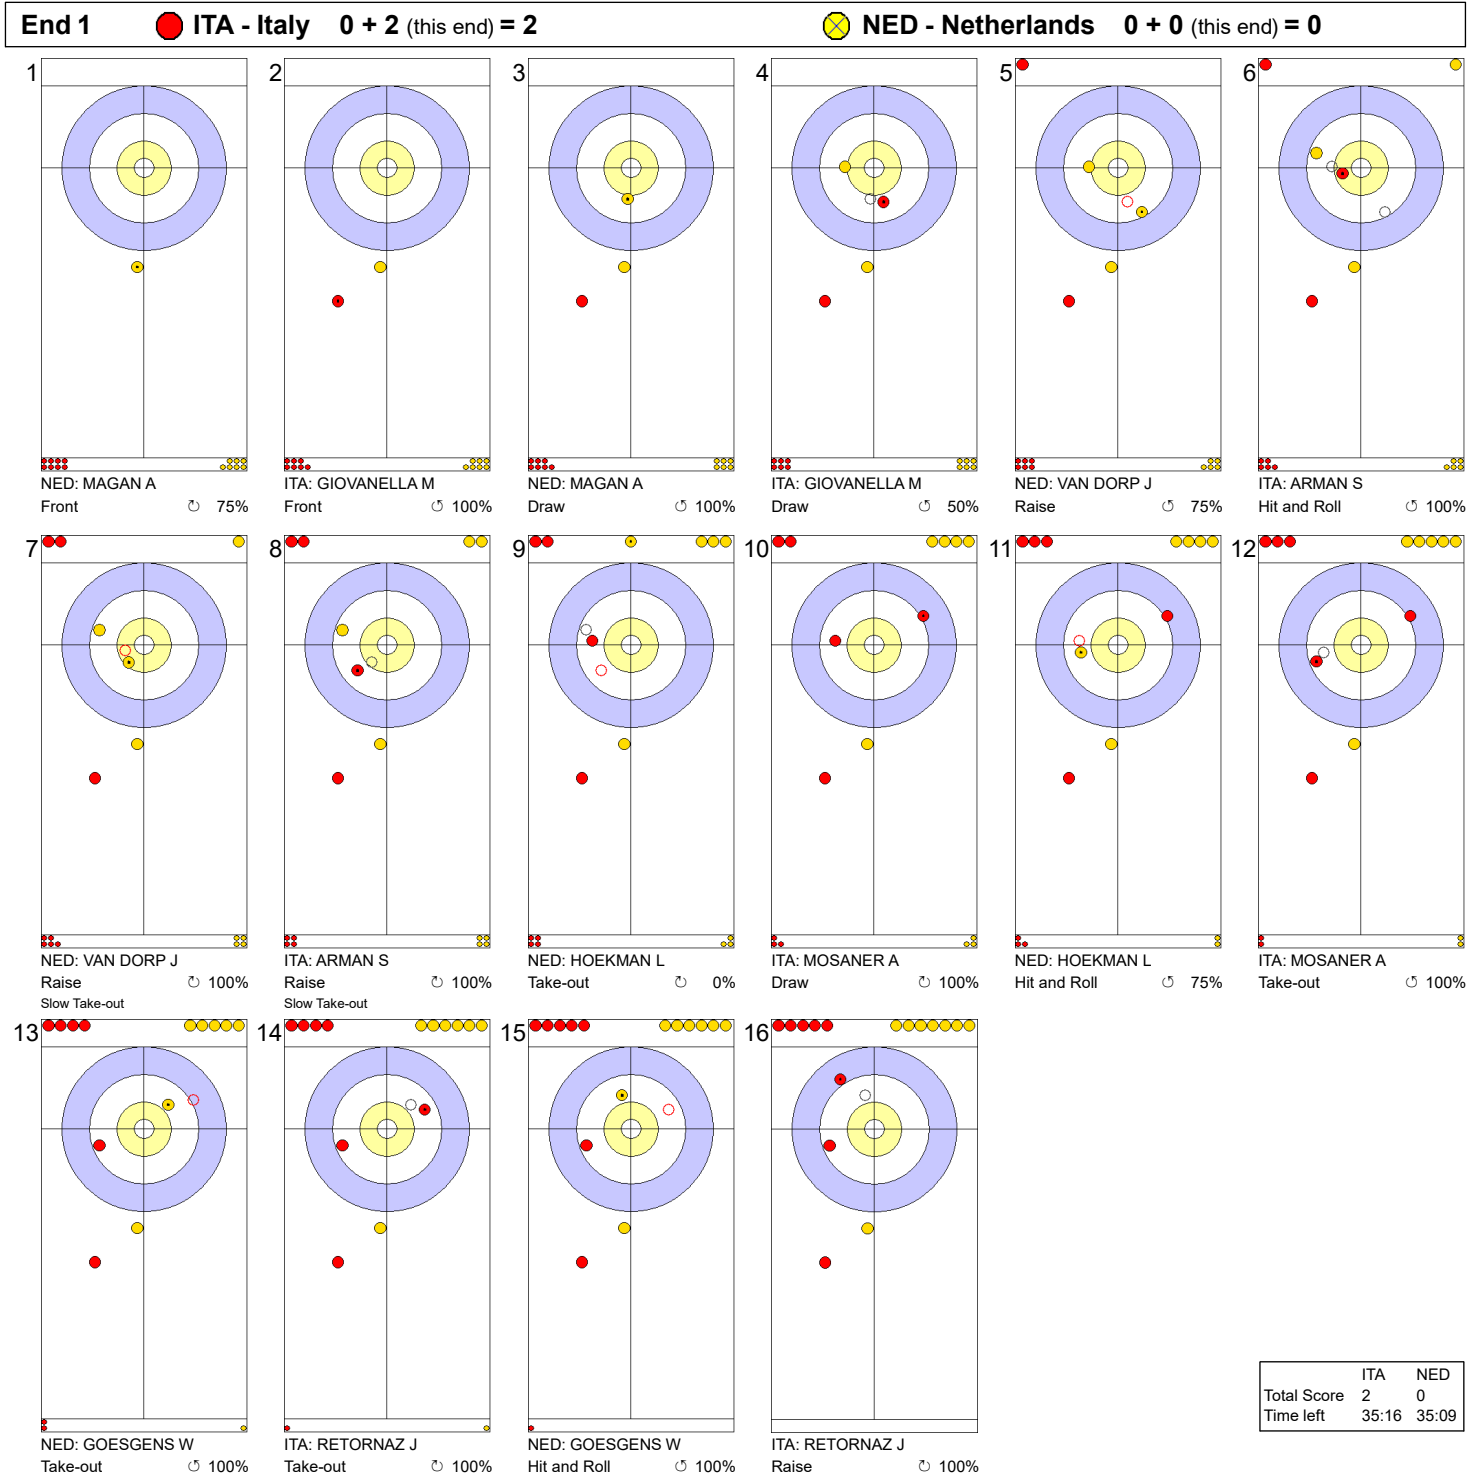

Game - Shot by Shot

Legend:
 ↻ Clockwise ↺ Counter-clockwise - Not considered

Game - Shot by Shot

Legend:
 ↻ Clockwise ↺ Counter-clockwise - Not considered

Game - Shot by Shot

Legend:
 ↻ Clockwise ↺ Counter-clockwise - Not considered

Game - Shot by Shot

Legend:
 ↻ Clockwise ↺ Counter-clockwise - Not considered

Game - Shot by Shot

Legend:
 ↻ Clockwise ↺ Counter-clockwise - Not considered