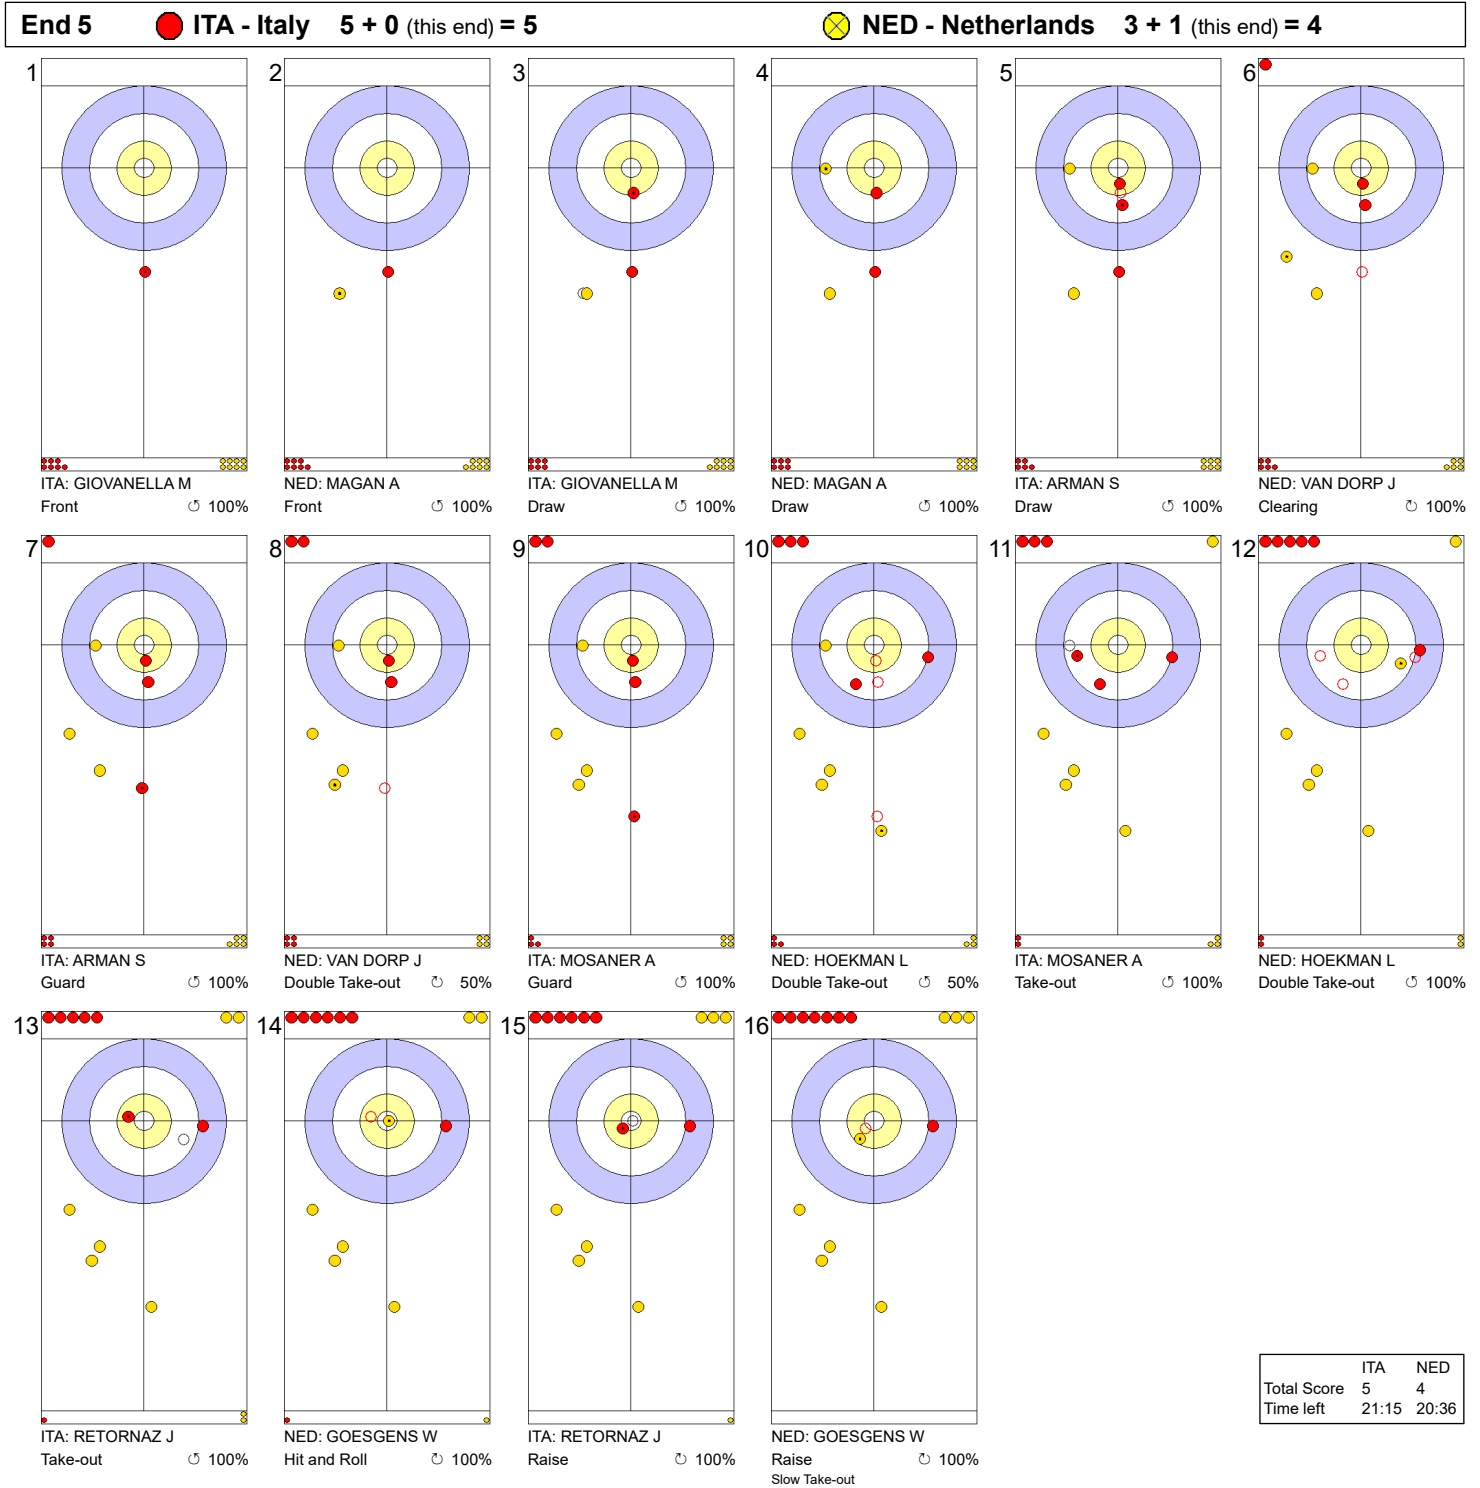

Game - Shot by Shot

Legend:
 ↻ Clockwise ↺ Counter-clockwise - Not considered

Game - Shot by Shot

Legend:
 ↻ Clockwise ↺ Counter-clockwise - Not considered

Game - Shot by Shot

Legend:
 ↻ Clockwise ↺ Counter-clockwise - Not considered

Game - Shot by Shot

Legend:
 ↻ Clockwise ↺ Counter-clockwise - Not considered

Game - Shot by Shot

Legend:
 ↻ Clockwise ↺ Counter-clockwise - Not considered