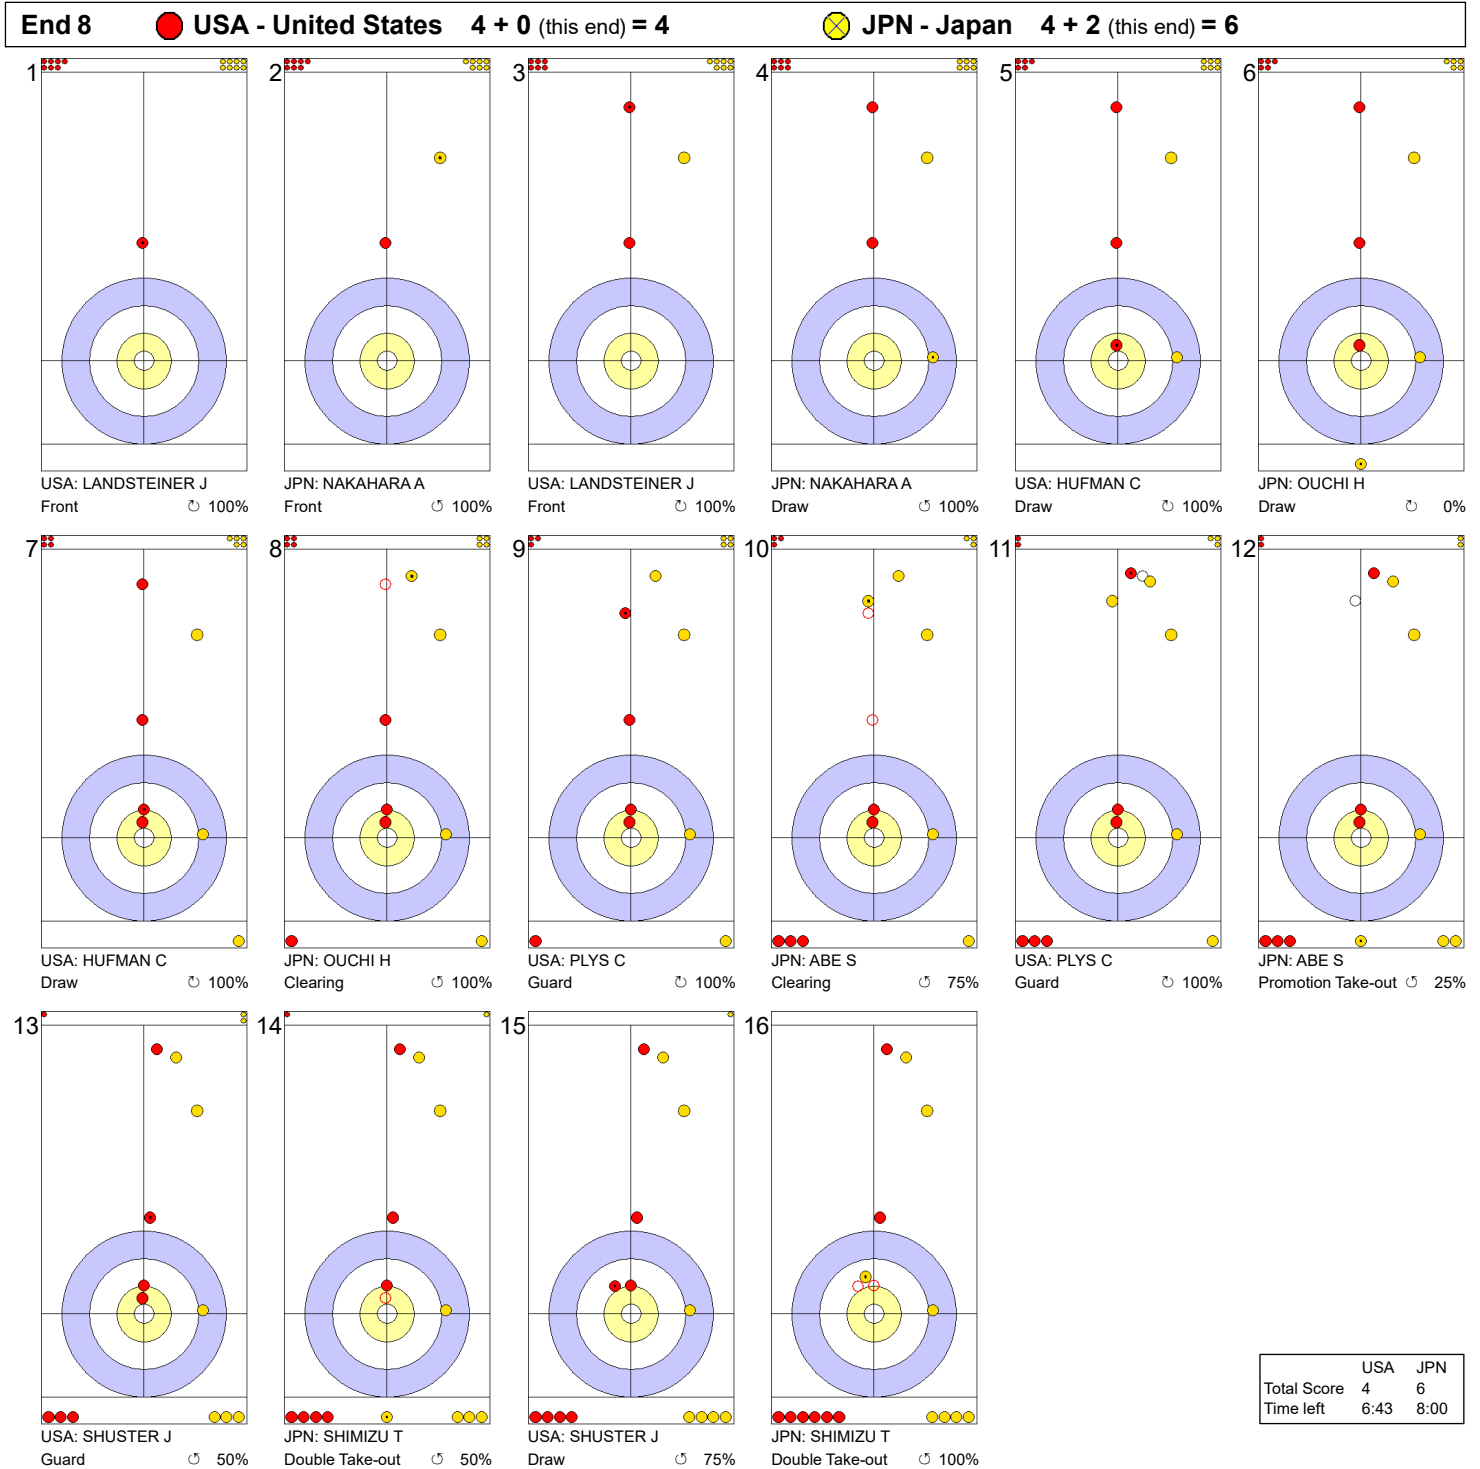

Game - Shot by Shot

Legend:
 ↻ Clockwise ↺ Counter-clockwise - Not considered

Game - Shot by Shot

Legend:
 ↻ Clockwise ↺ Counter-clockwise - Not considered

Game - Shot by Shot

Legend:
 ↻ Clockwise ↺ Counter-clockwise - Not considered

WED 3 APR 2024
Start Time 14:00

Round Robin Session 13 - Sheet D

Game - Shot by Shot

Legend:
 ↻ Clockwise ↺ Counter-clockwise - Not considered

Game - Shot by Shot

Legend:
 ↻ Clockwise ↺ Counter-clockwise - Not considered

Game - Shot by Shot

Legend:
 ↻ Clockwise ↺ Counter-clockwise - Not considered