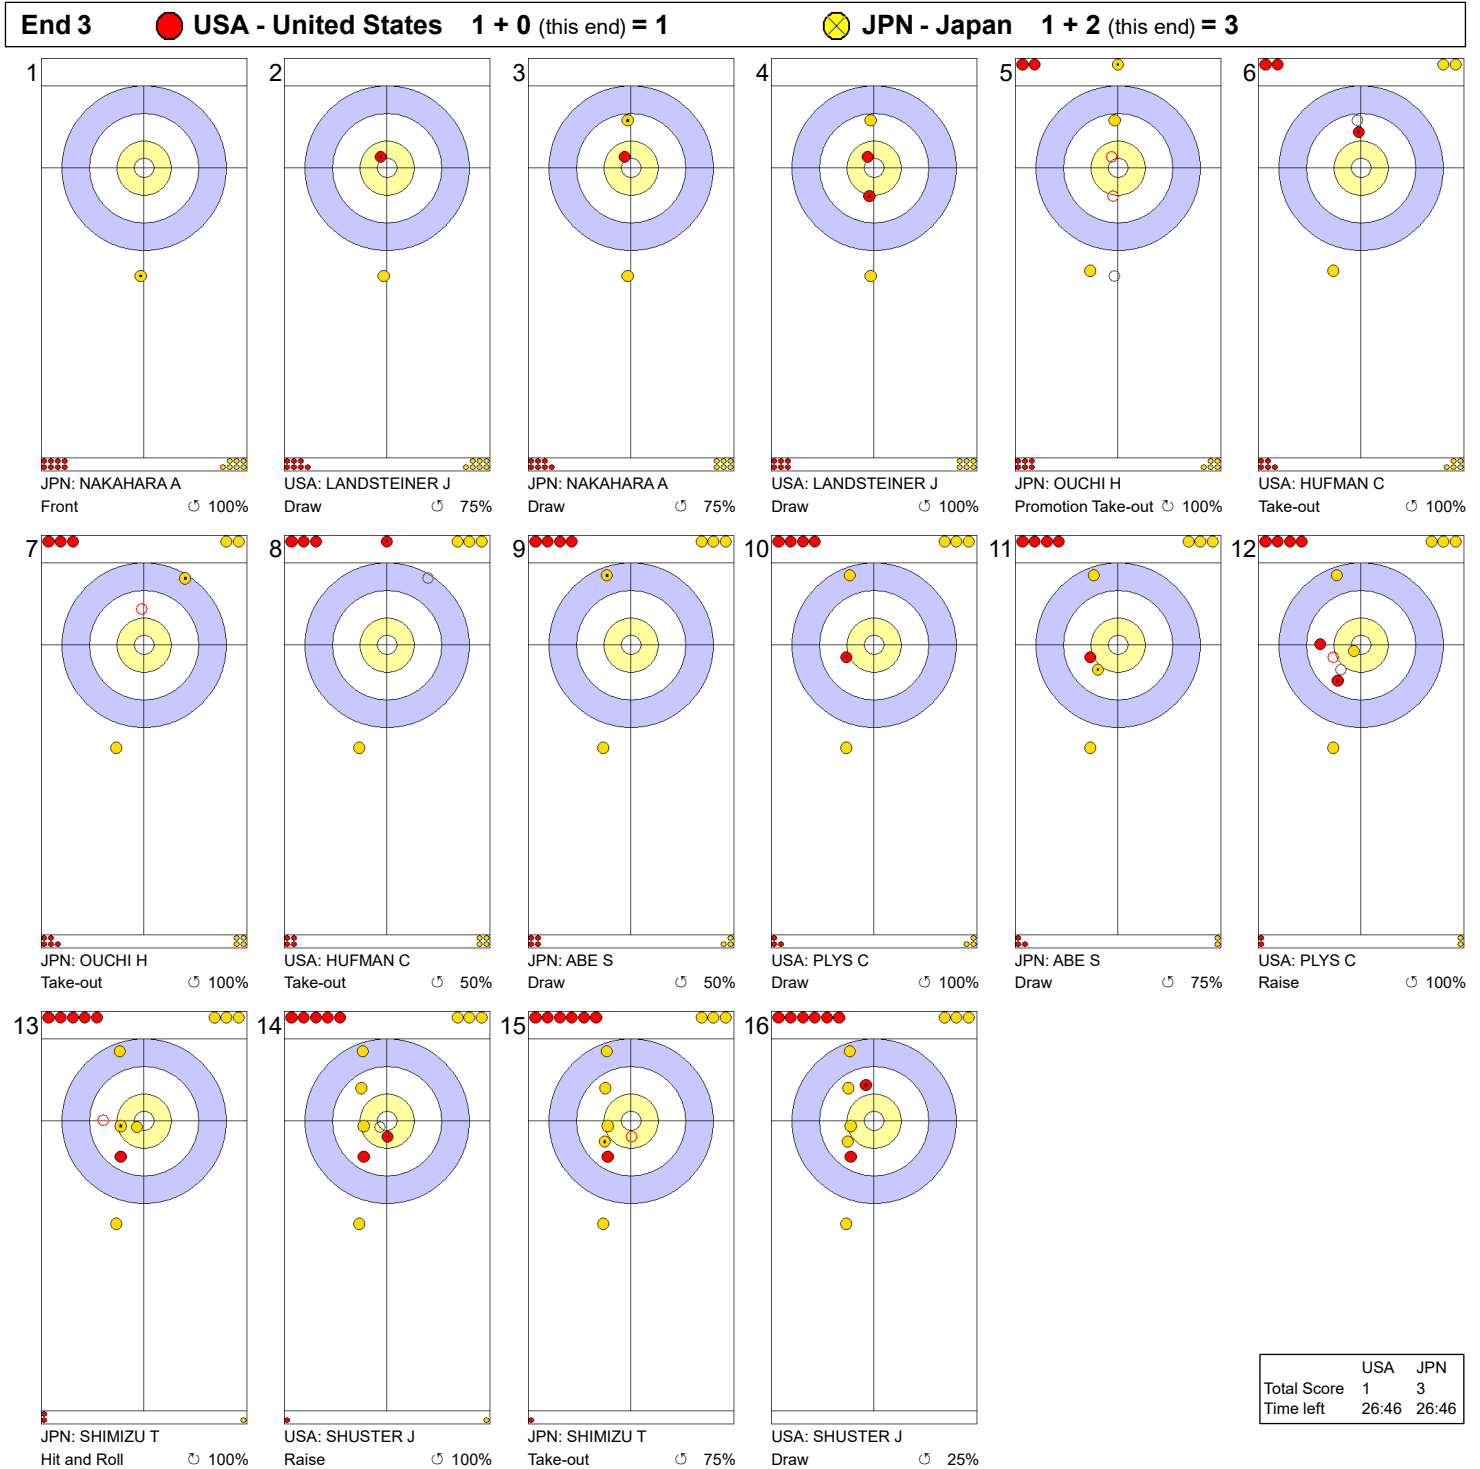

Game - Shot by Shot

Legend:
 ↻ Clockwise ↺ Counter-clockwise - Not considered

Game - Shot by Shot

Legend:
 ↻ Clockwise ↺ Counter-clockwise - Not considered

Game - Shot by Shot

Legend:
 ↻ Clockwise ↺ Counter-clockwise - Not considered

WED 3 APR 2024
Start Time 14:00

Round Robin Session 13 - Sheet D

Game - Shot by Shot

Legend:
 ↻ Clockwise ↺ Counter-clockwise - Not considered

Game - Shot by Shot

Legend:
 ↻ Clockwise ↺ Counter-clockwise - Not considered

Game - Shot by Shot

Legend:
 ↻ Clockwise ↺ Counter-clockwise - Not considered