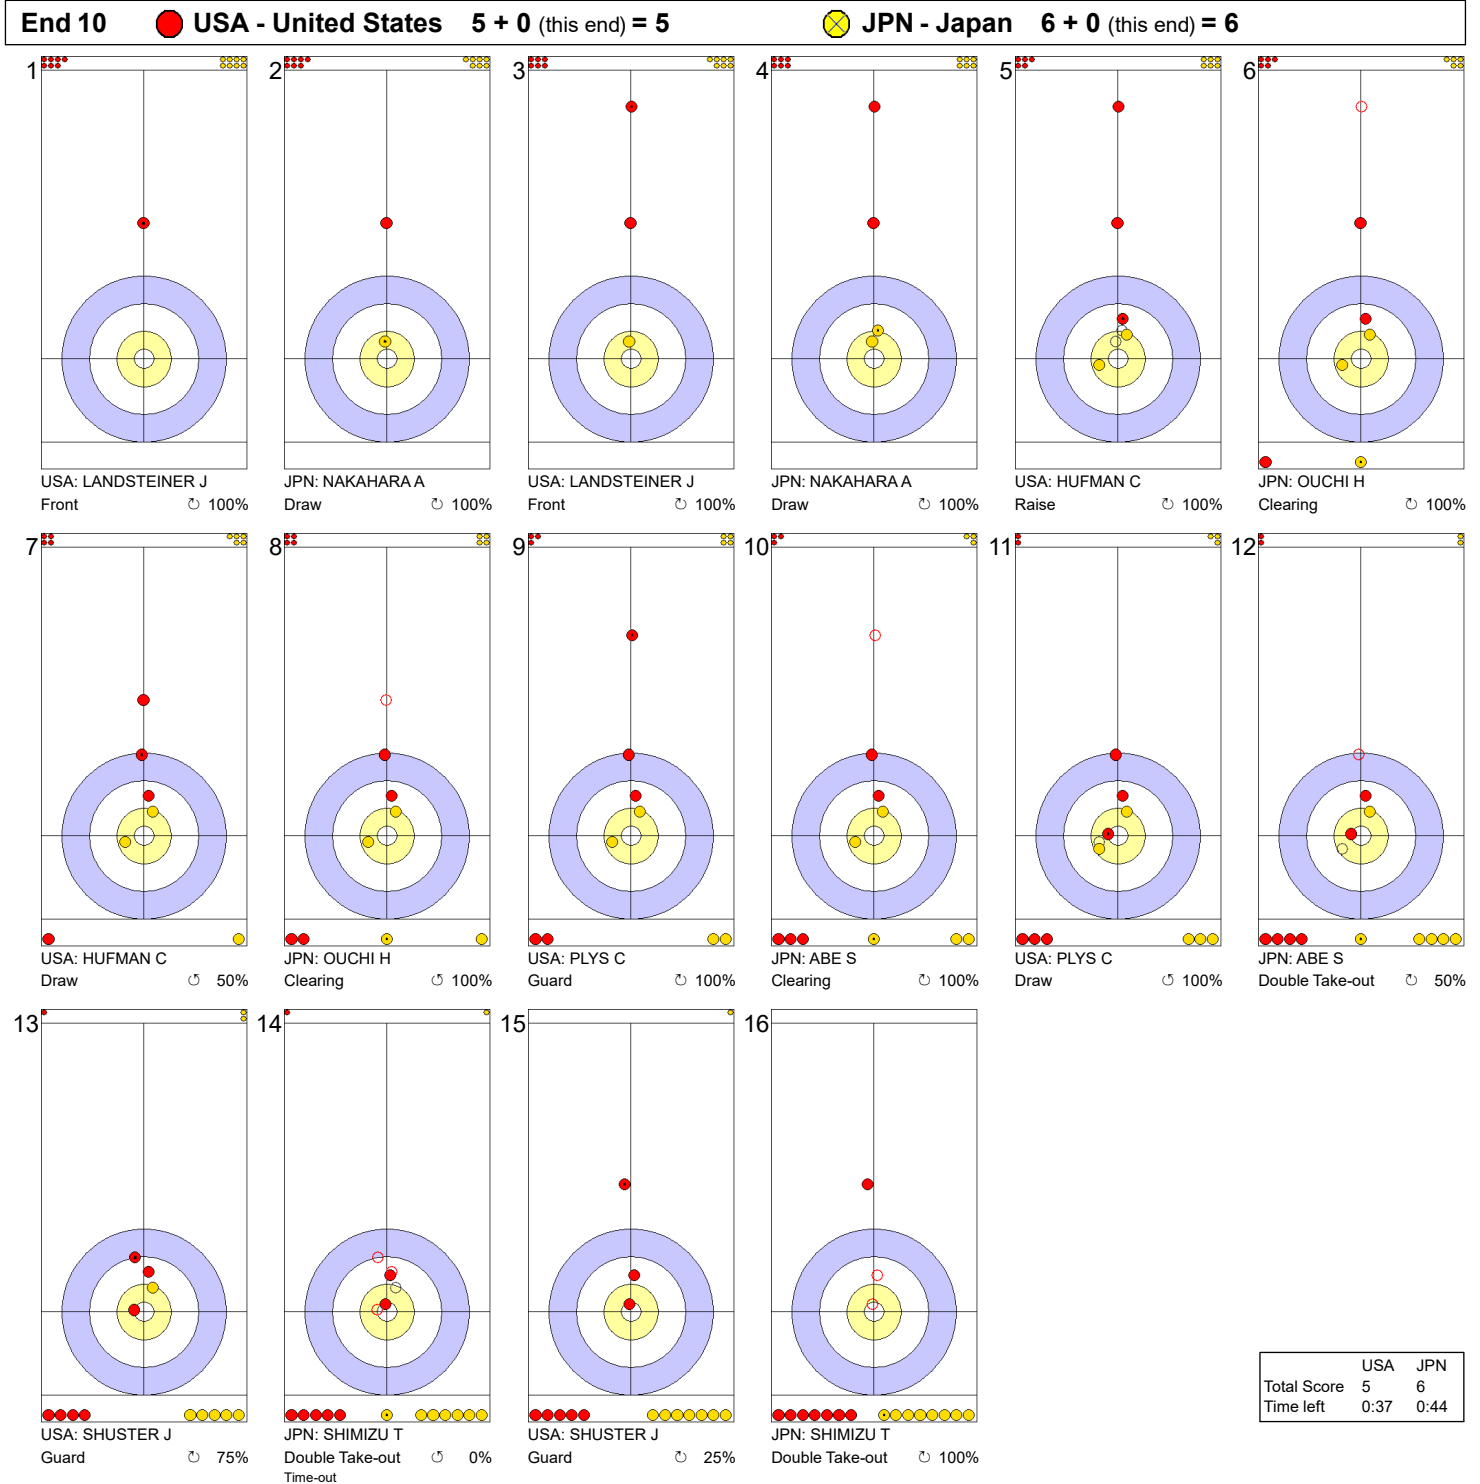

Game - Shot by Shot

Legend:
 ↻ Clockwise ↺ Counter-clockwise - Not considered

Game - Shot by Shot

Legend:
 ↻ Clockwise ↺ Counter-clockwise - Not considered

Game - Shot by Shot

Legend:
 ↻ Clockwise ↺ Counter-clockwise - Not considered

WED 3 APR 2024
Start Time 14:00

Round Robin Session 13 - Sheet D

Game - Shot by Shot

Legend:
 ↻ Clockwise ↺ Counter-clockwise - Not considered

Game - Shot by Shot

Legend:
 ↻ Clockwise ↺ Counter-clockwise - Not considered

Game - Shot by Shot

Legend:
 ↻ Clockwise ↺ Counter-clockwise - Not considered