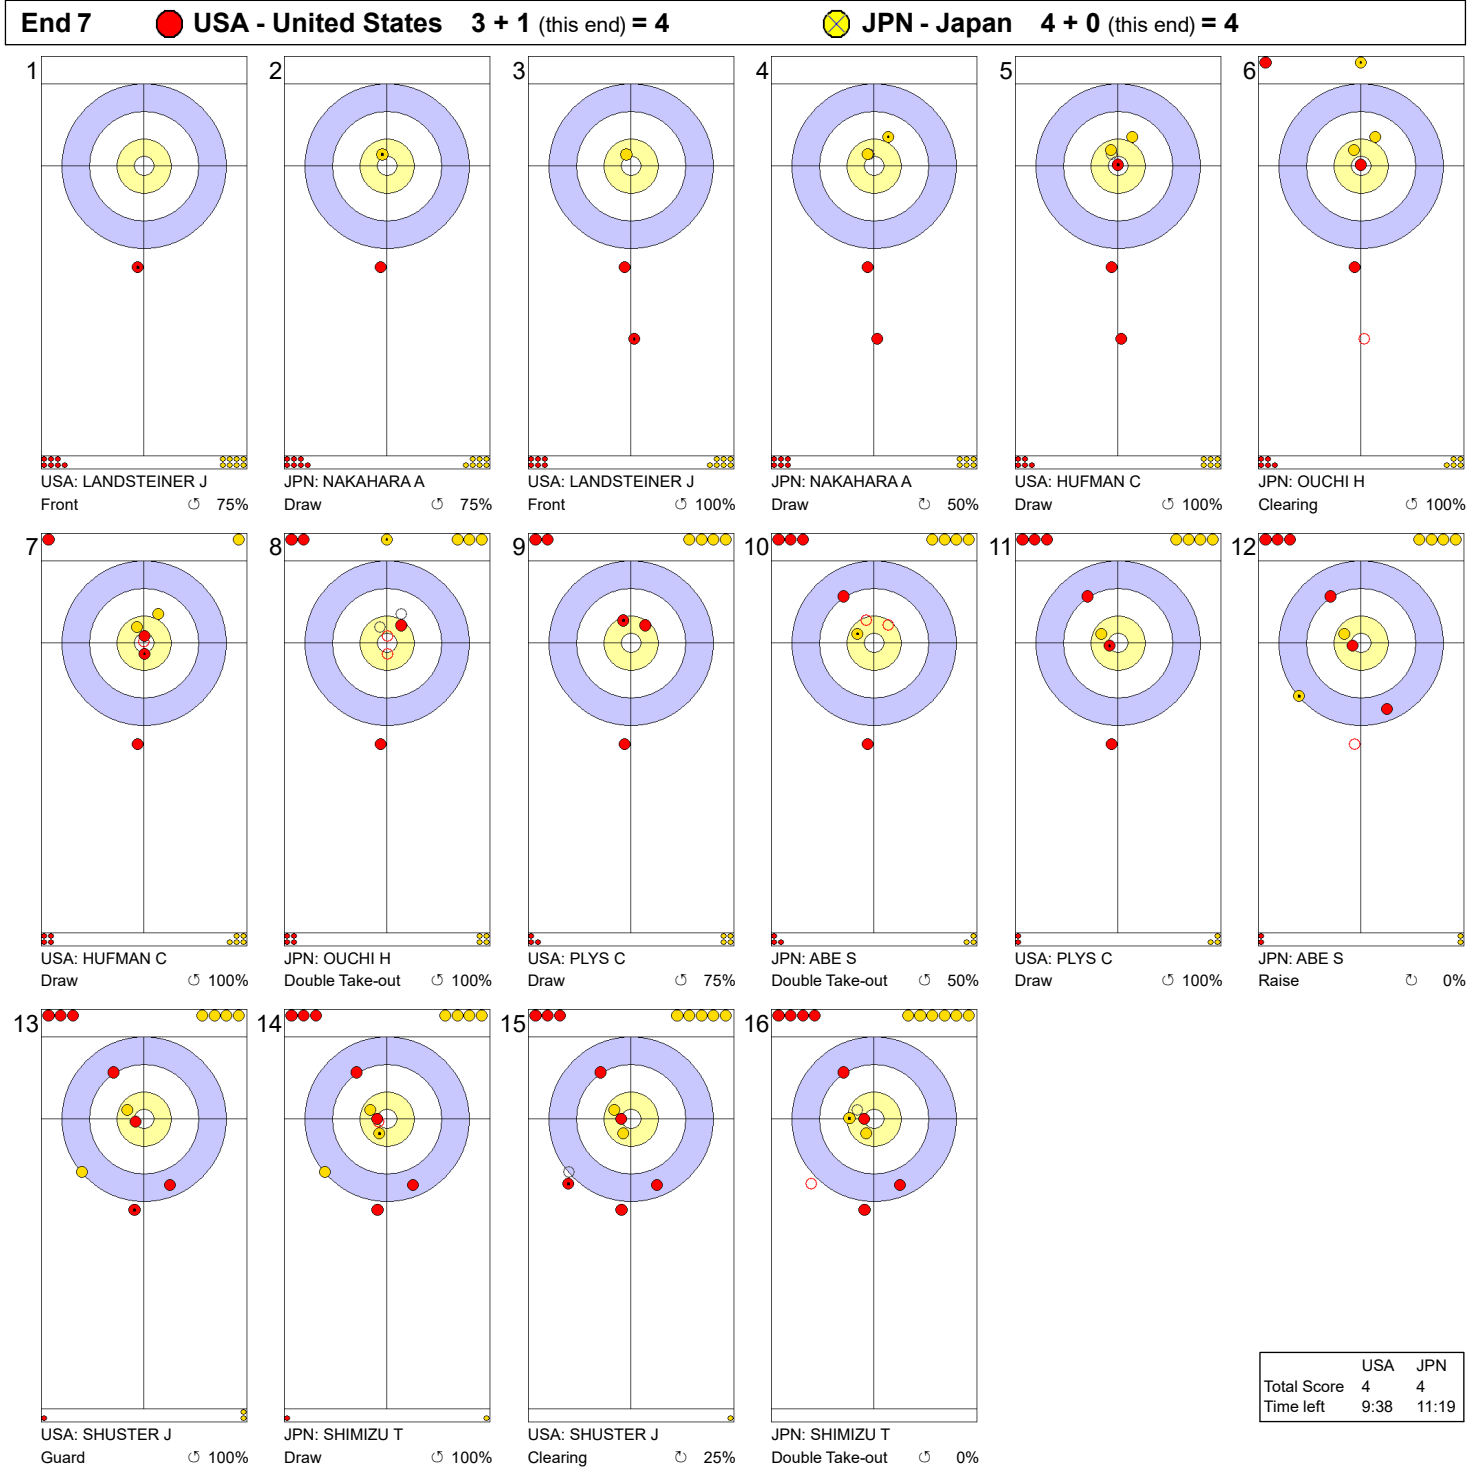

Game - Shot by Shot

Legend:
 ↻ Clockwise ↺ Counter-clockwise - Not considered

Game - Shot by Shot

Legend:
 ↻ Clockwise ↺ Counter-clockwise - Not considered

Game - Shot by Shot

Legend:
 ↻ Clockwise ↺ Counter-clockwise - Not considered

WED 3 APR 2024
Start Time 14:00

Round Robin Session 13 - Sheet D

Game - Shot by Shot

Legend:
 ↻ Clockwise ↺ Counter-clockwise - Not considered

Game - Shot by Shot

Legend:
 ↻ Clockwise ↺ Counter-clockwise - Not considered

Game - Shot by Shot

Legend:
 ↻ Clockwise ↺ Counter-clockwise - Not considered