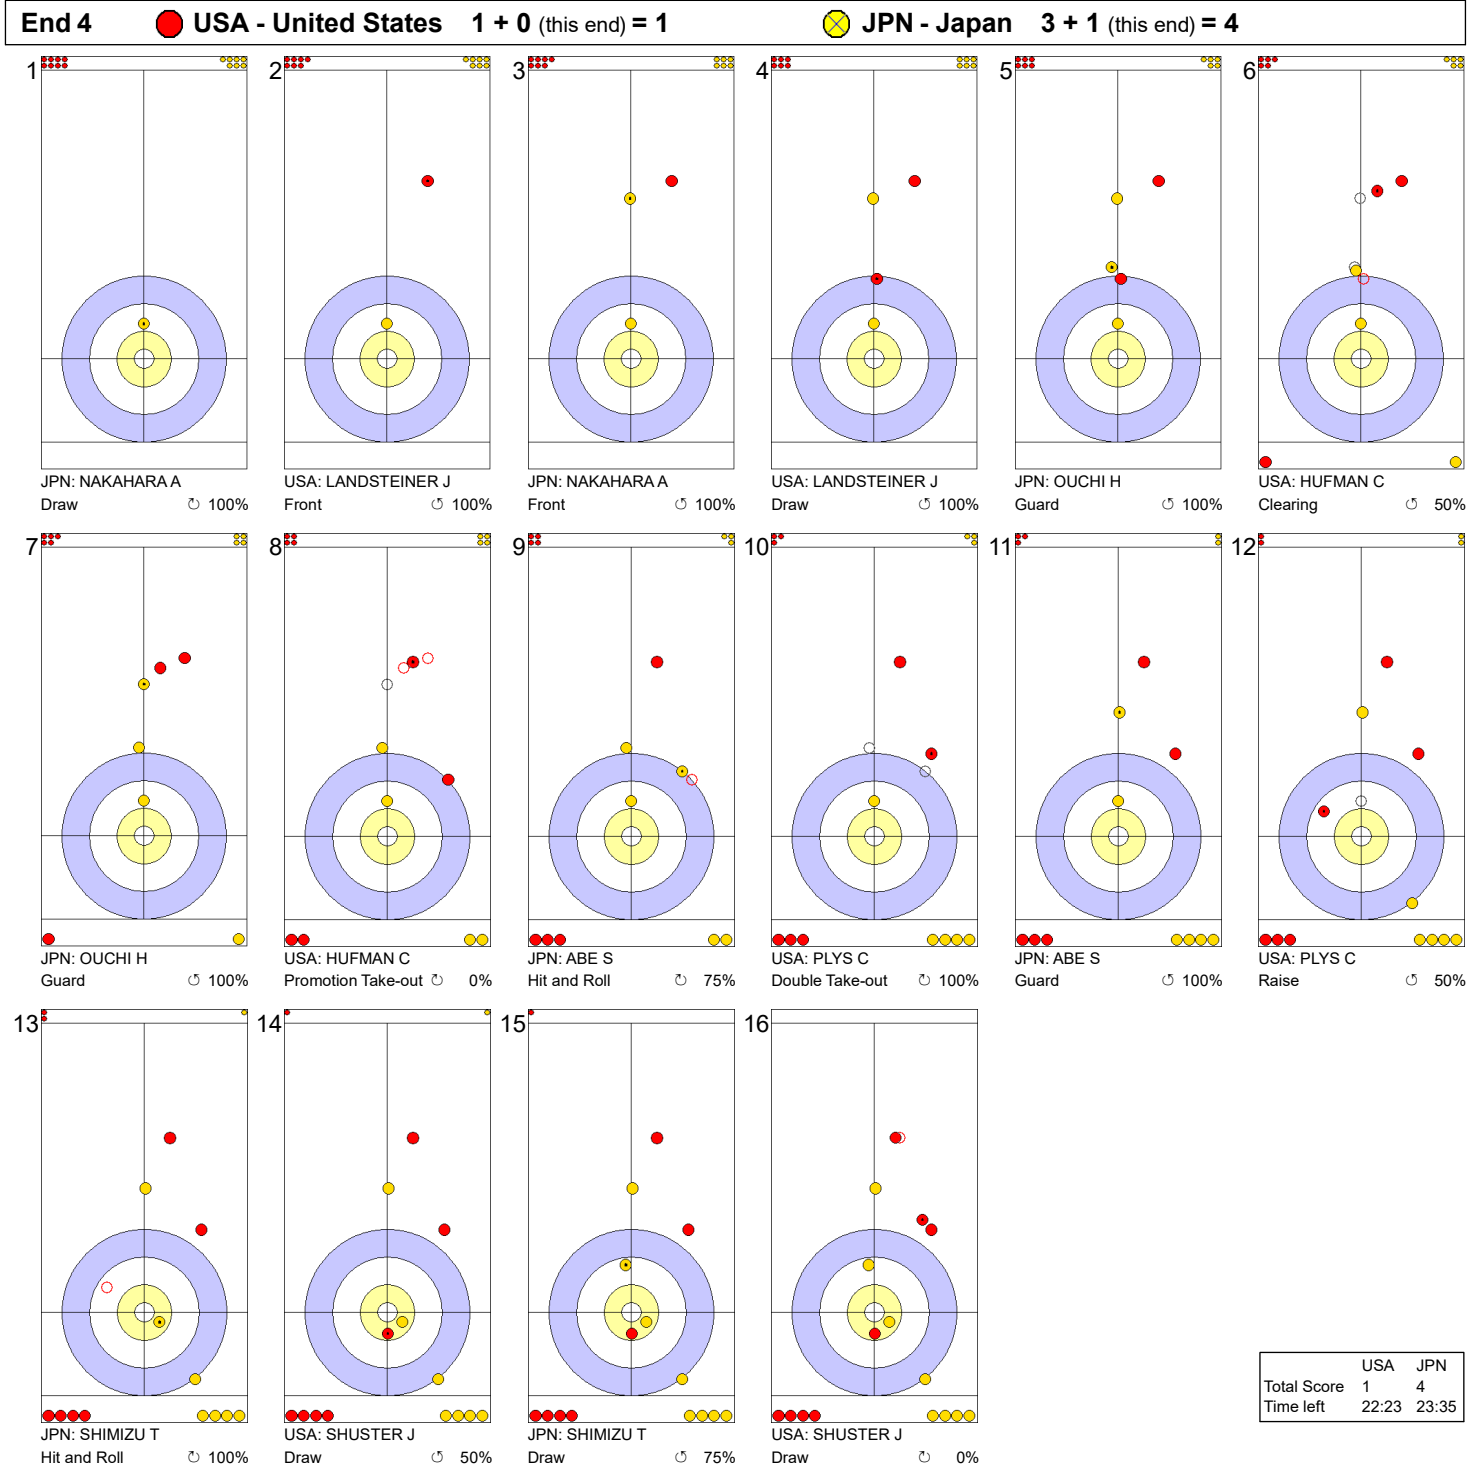

Game - Shot by Shot

Legend:
 ↻ Clockwise ↺ Counter-clockwise - Not considered

Game - Shot by Shot

Legend:
 ↻ Clockwise ↺ Counter-clockwise - Not considered

Game - Shot by Shot

Legend:
 ↻ Clockwise ↺ Counter-clockwise - Not considered

WED 3 APR 2024
Start Time 14:00

Round Robin Session 13 - Sheet D

Game - Shot by Shot

Legend:
 ↻ Clockwise ↺ Counter-clockwise - Not considered

Game - Shot by Shot

Legend:
 ↻ Clockwise ↺ Counter-clockwise - Not considered

Game - Shot by Shot

Legend:
 ↻ Clockwise ↺ Counter-clockwise - Not considered