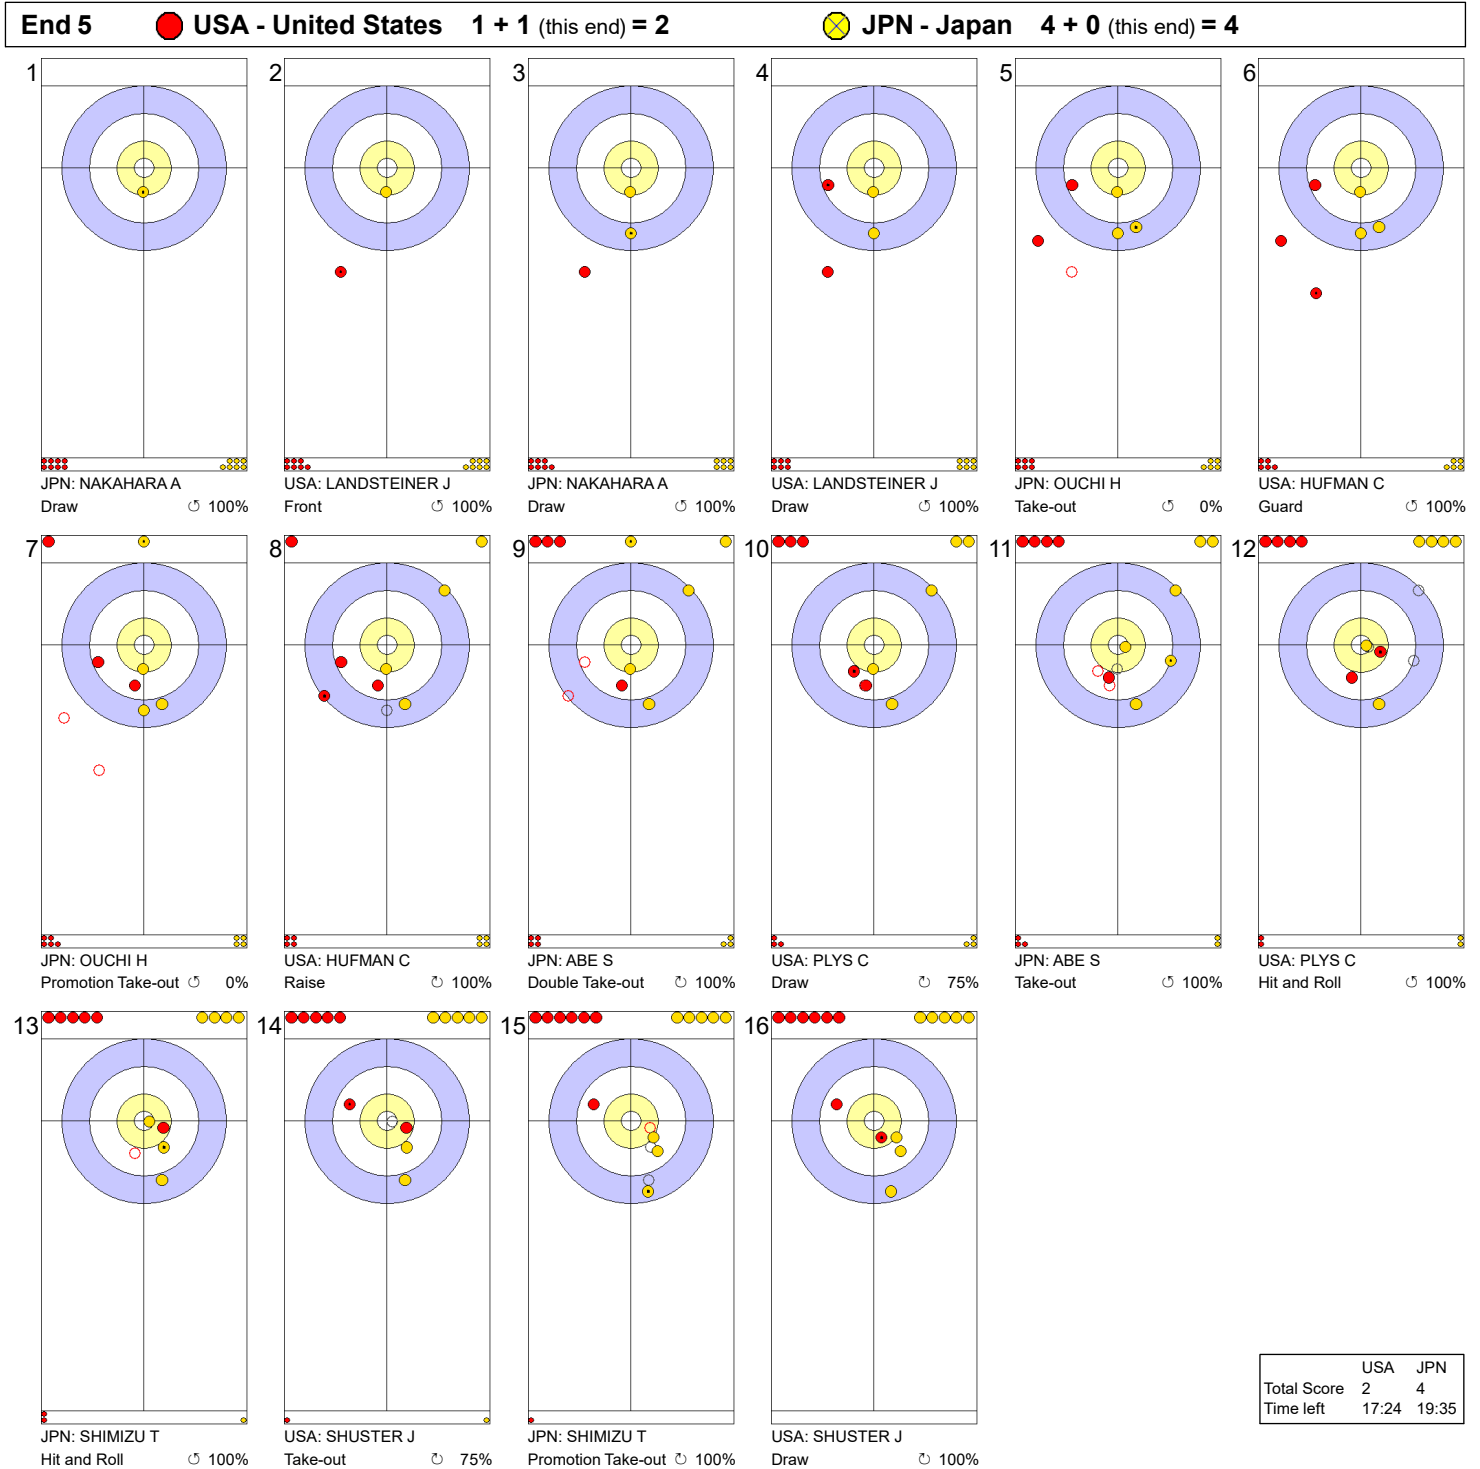

Game - Shot by Shot

Legend:
 ↻ Clockwise ↺ Counter-clockwise - Not considered

Game - Shot by Shot

Legend:
 ↻ Clockwise ↺ Counter-clockwise - Not considered

Game - Shot by Shot

Legend:
 ↻ Clockwise ↺ Counter-clockwise - Not considered

WED 3 APR 2024
Start Time 14:00

Round Robin Session 13 - Sheet D

Game - Shot by Shot

Legend:
 ↻ Clockwise ↺ Counter-clockwise - Not considered

Game - Shot by Shot

Legend:
 ↻ Clockwise ↺ Counter-clockwise - Not considered

Game - Shot by Shot

Legend:
 ↻ Clockwise ↺ Counter-clockwise - Not considered