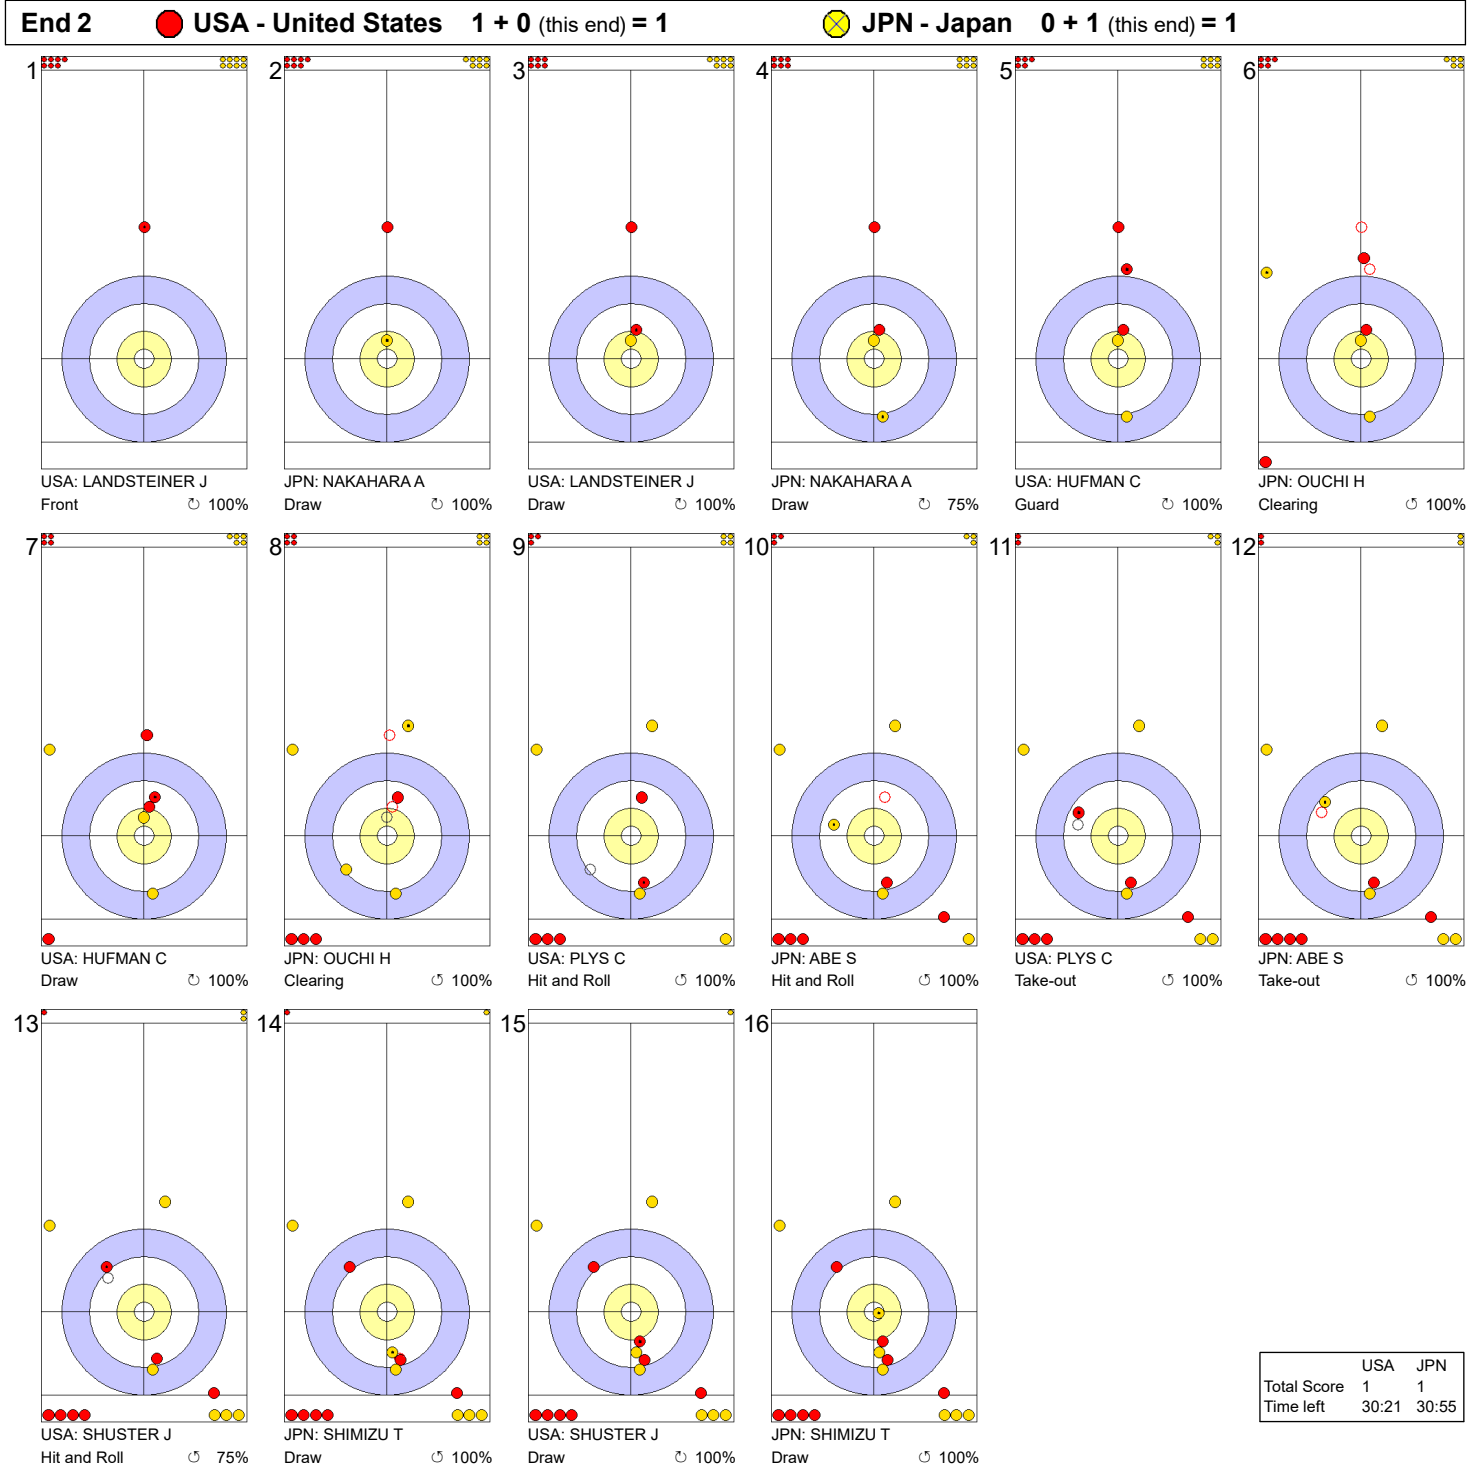

Game - Shot by Shot

Legend:
 ↻ Clockwise ↺ Counter-clockwise - Not considered

Game - Shot by Shot

Legend:
 ↻ Clockwise ↺ Counter-clockwise - Not considered

Game - Shot by Shot

Legend:
 ↻ Clockwise ↺ Counter-clockwise - Not considered

WED 3 APR 2024
Start Time 14:00

Round Robin Session 13 - Sheet D

Game - Shot by Shot

Legend:
 ↻ Clockwise ↺ Counter-clockwise - Not considered

Game - Shot by Shot

Legend:
 ↻ Clockwise ↺ Counter-clockwise - Not considered

Game - Shot by Shot

Legend:
 ↻ Clockwise ↺ Counter-clockwise - Not considered