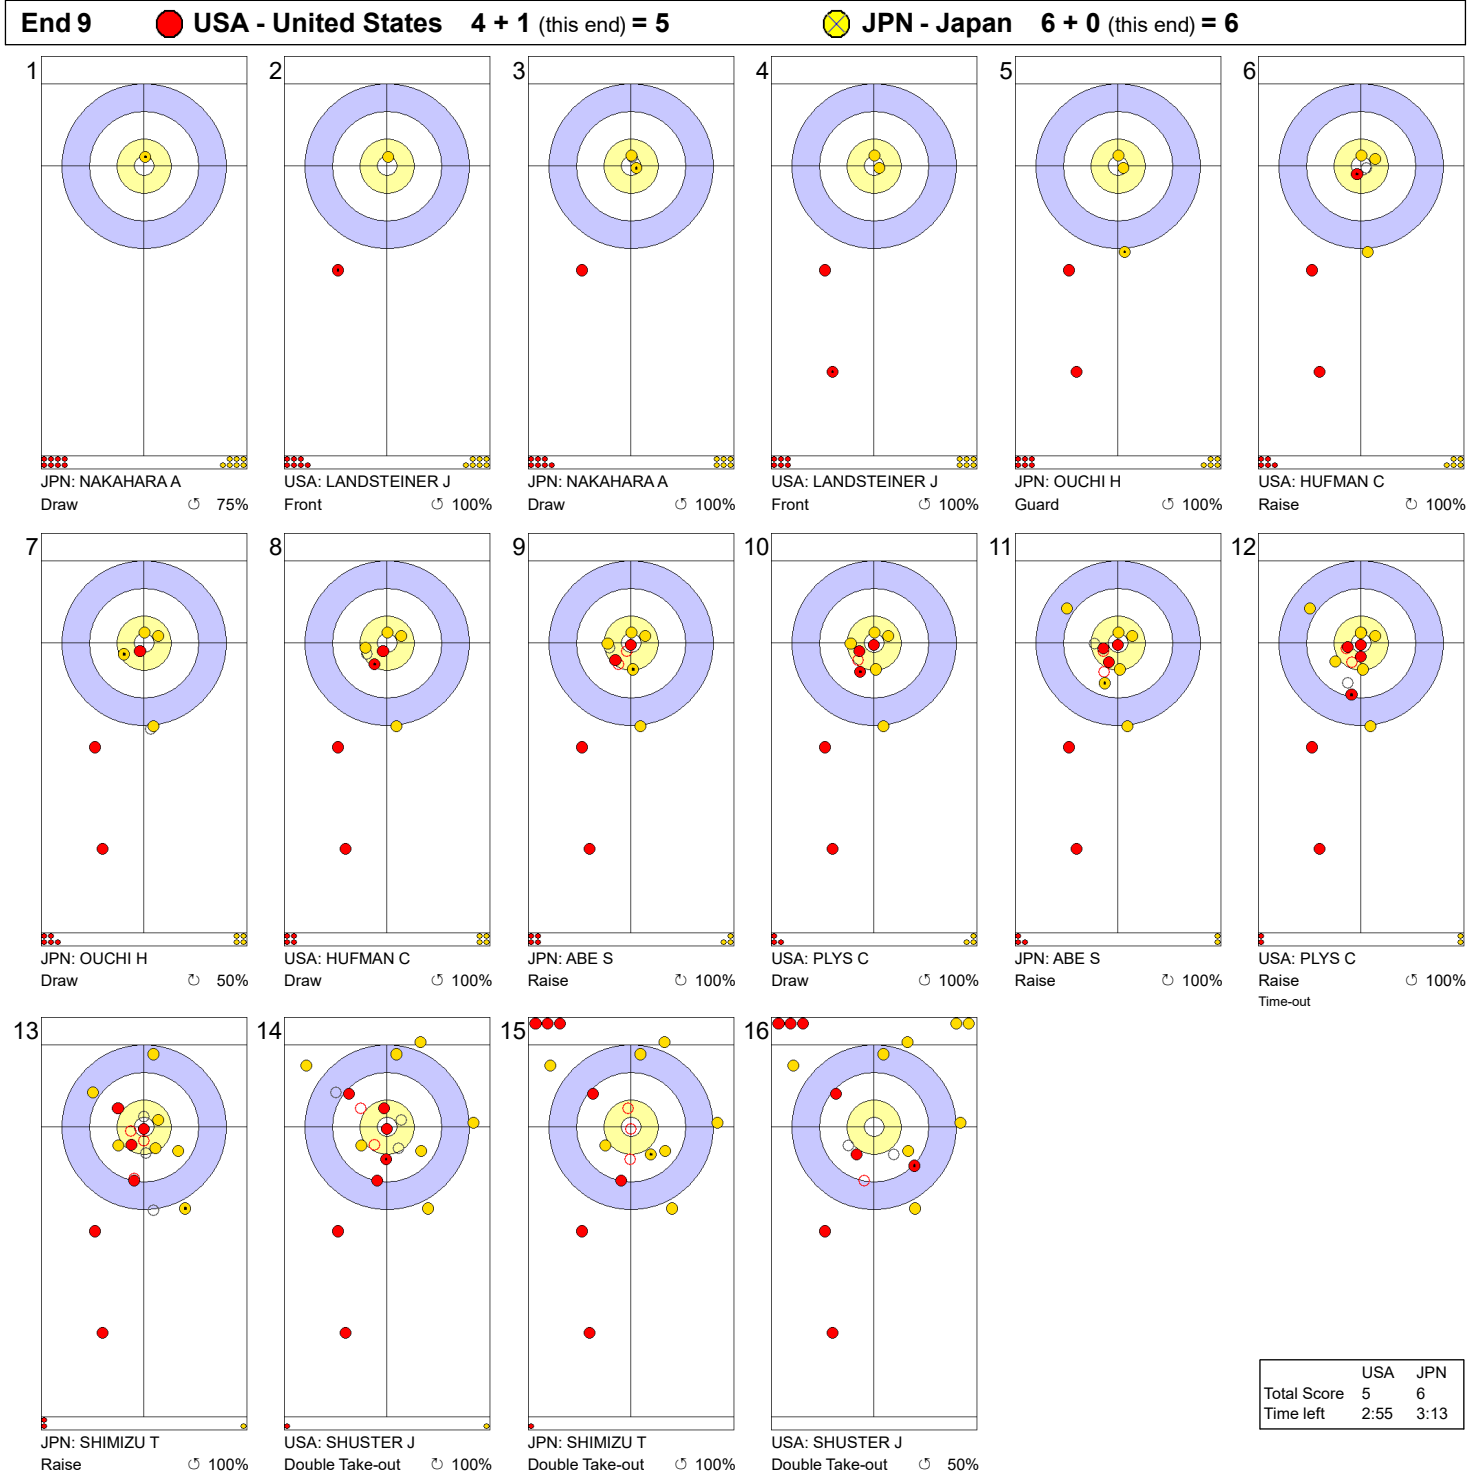

Game - Shot by Shot

Legend:
 ↻ Clockwise ↺ Counter-clockwise - Not considered

Game - Shot by Shot

Legend:
 ↻ Clockwise ↺ Counter-clockwise - Not considered

Game - Shot by Shot

Legend:
 ↻ Clockwise ↺ Counter-clockwise - Not considered

WED 3 APR 2024
Start Time 14:00

Round Robin Session 13 - Sheet D

Game - Shot by Shot

Legend:
 ↻ Clockwise ↺ Counter-clockwise - Not considered

Game - Shot by Shot

Legend:
 ↻ Clockwise ↺ Counter-clockwise - Not considered

Game - Shot by Shot

Legend:
 ↻ Clockwise ↺ Counter-clockwise - Not considered