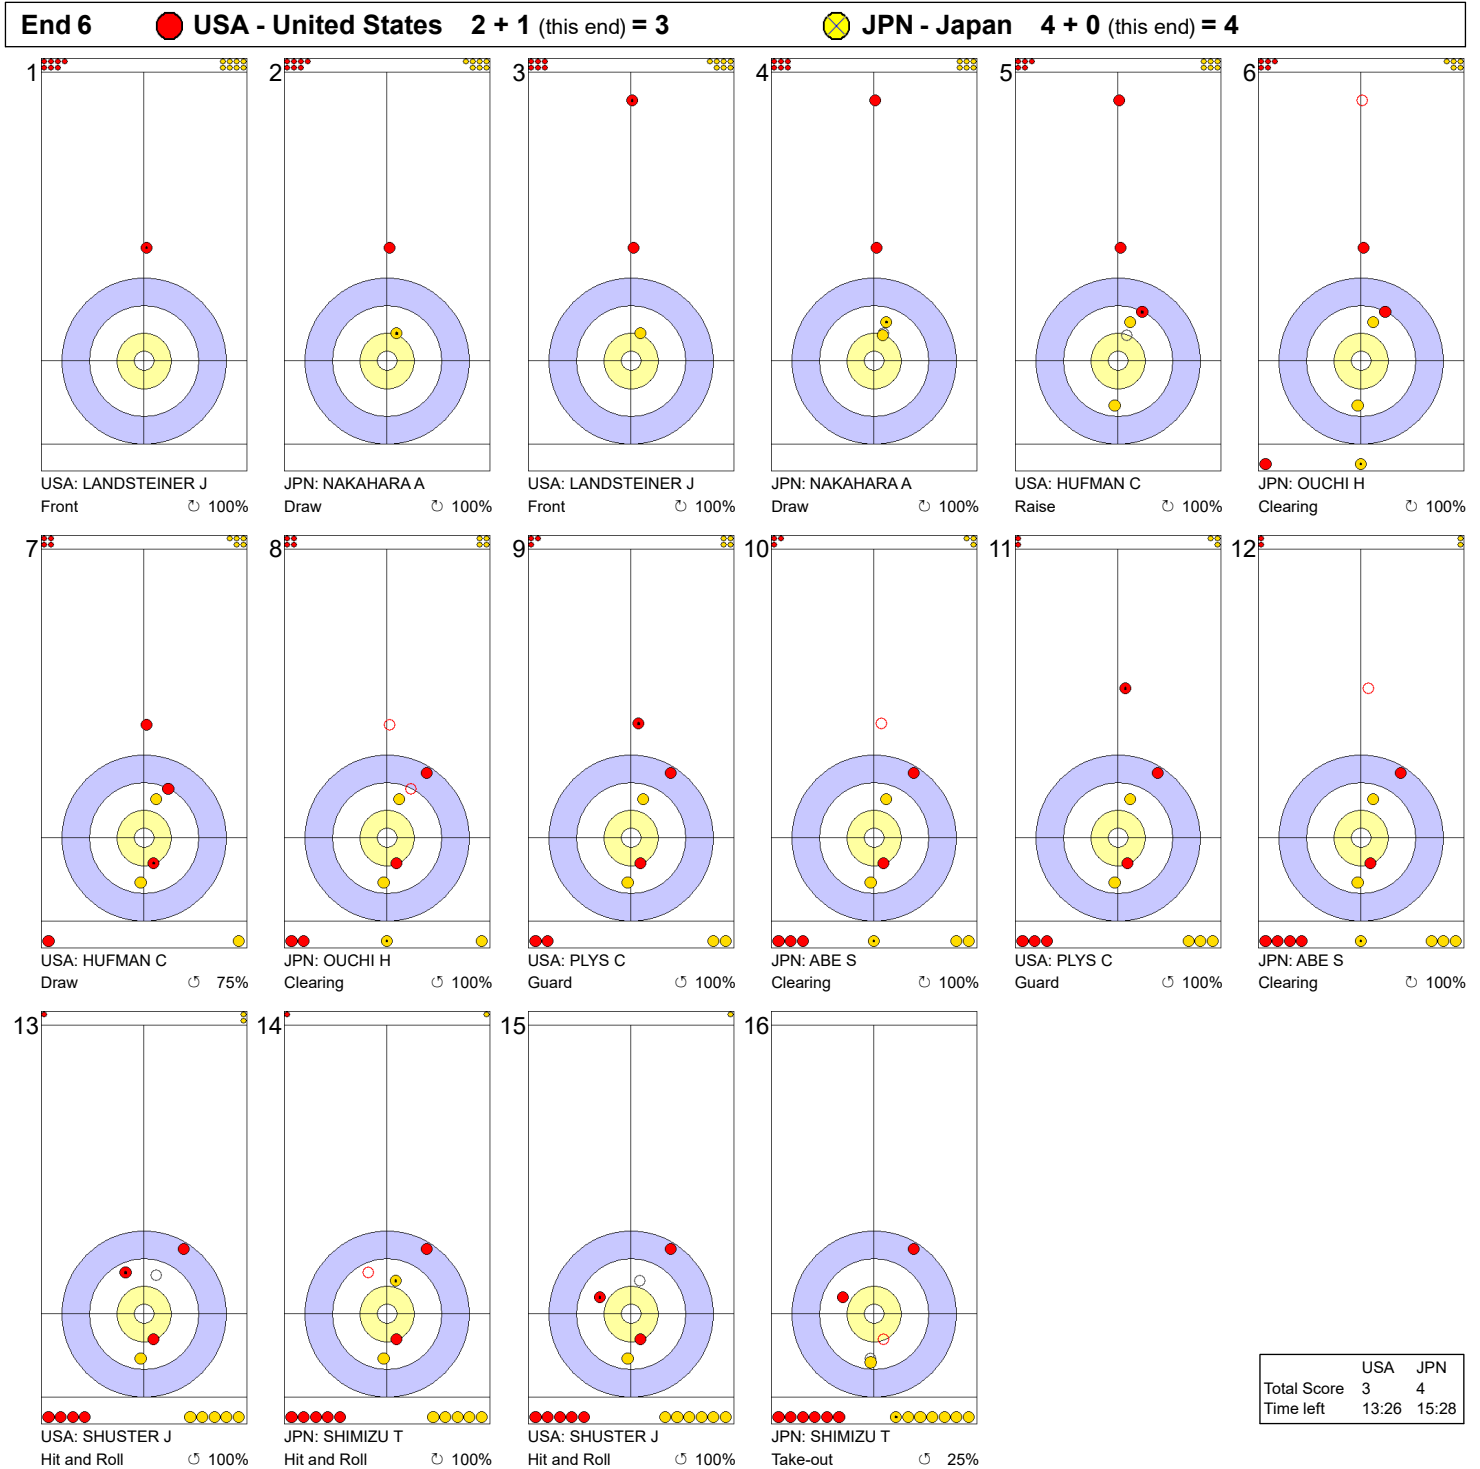

Game - Shot by Shot

Legend:
 ↻ Clockwise ↺ Counter-clockwise - Not considered

Game - Shot by Shot

Legend:
 ↻ Clockwise ↺ Counter-clockwise - Not considered

Game - Shot by Shot

Legend:
 ↻ Clockwise ↺ Counter-clockwise - Not considered

WED 3 APR 2024
Start Time 14:00

Round Robin Session 13 - Sheet D

Game - Shot by Shot

Legend:
 ↻ Clockwise ↺ Counter-clockwise - Not considered

Game - Shot by Shot

Legend:
 ↻ Clockwise ↺ Counter-clockwise - Not considered

Game - Shot by Shot

Legend:
 ↻ Clockwise ↺ Counter-clockwise - Not considered