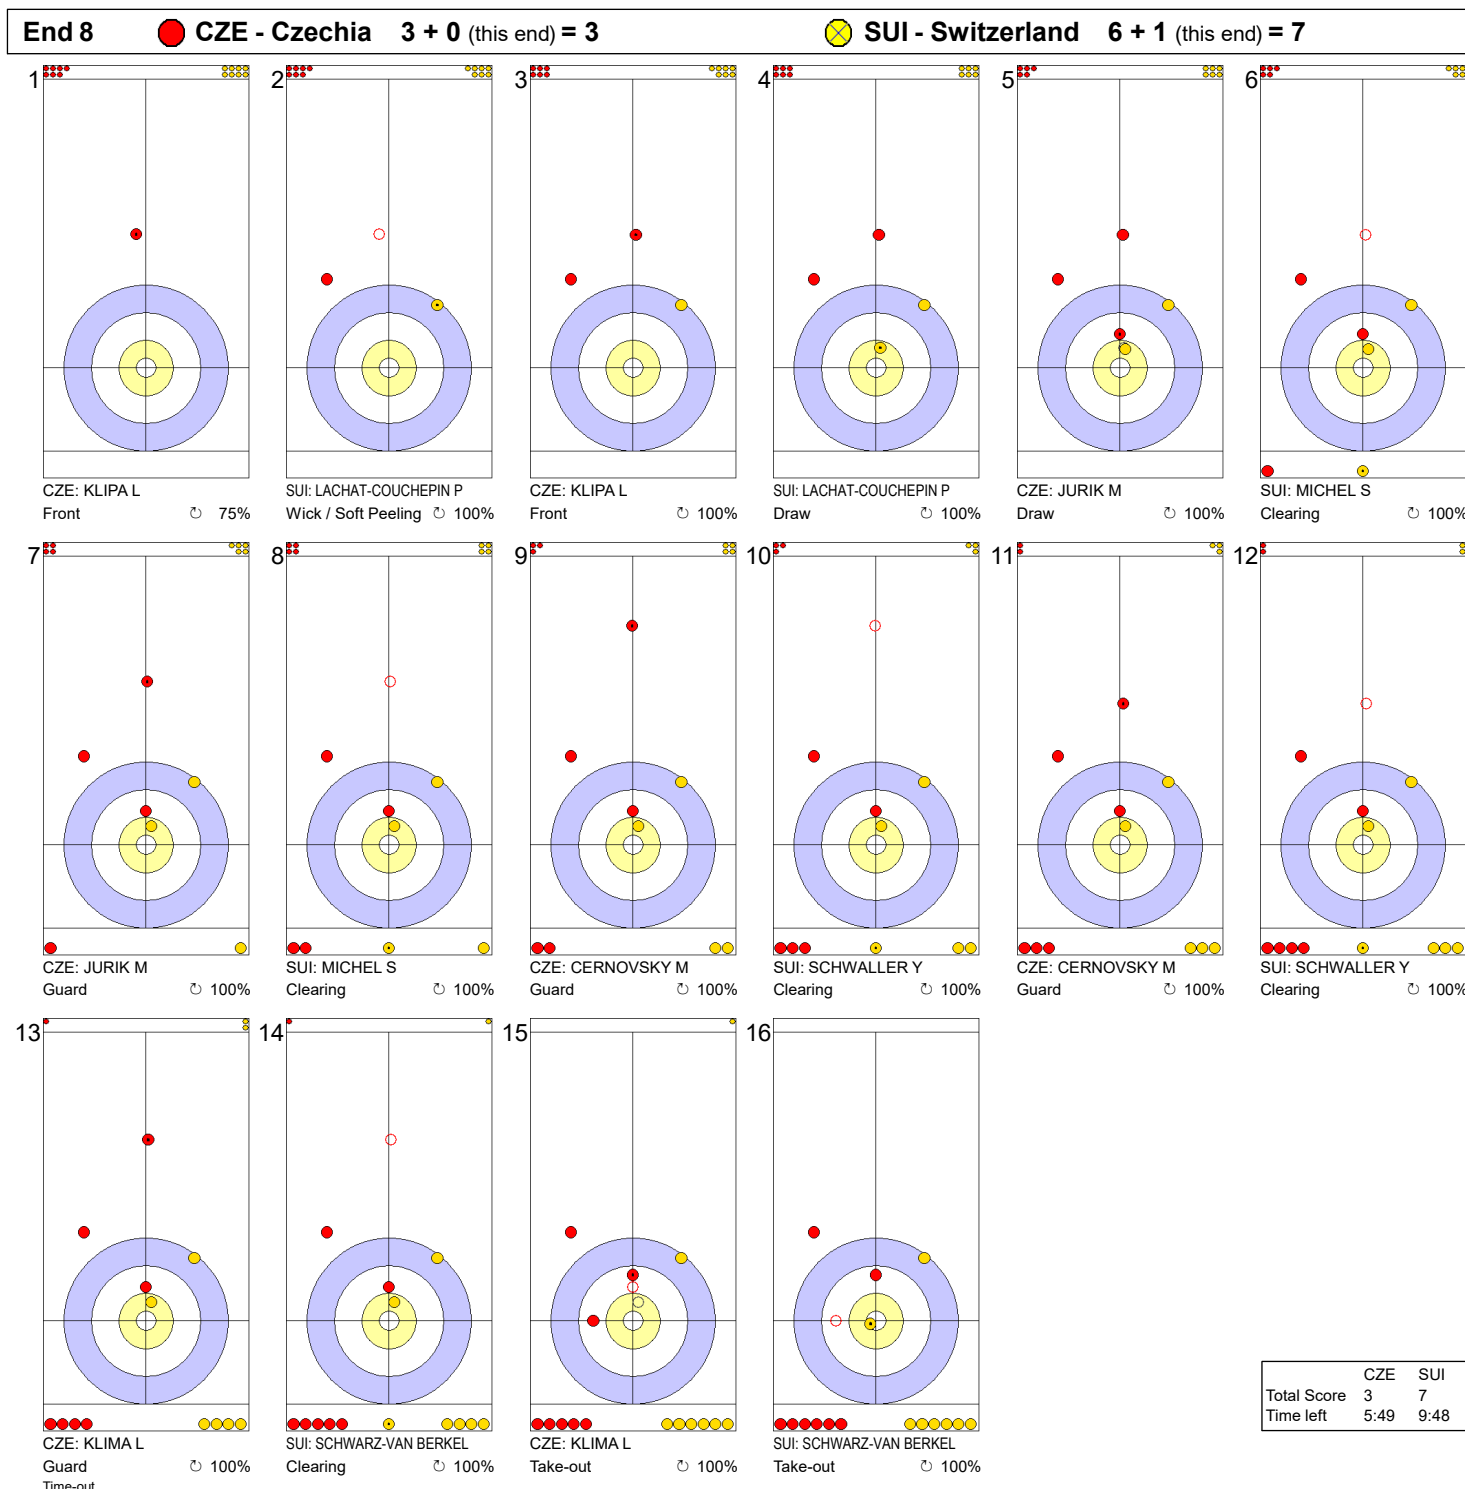

### Game - Shot by Shot

**Legend:**  
 ↻ Clockwise   ↺ Counter-clockwise   - Not considered

Game - Shot by Shot

**Legend:**  
 ↻ Clockwise      ↺ Counter-clockwise      - Not considered

Game - Shot by Shot

**Legend:**  
 ↻ Clockwise      ↺ Counter-clockwise      - Not considered

Game - Shot by Shot

**Legend:**  
 ↻ Clockwise      ↺ Counter-clockwise      - Not considered

Game - Shot by Shot

**Legend:**  
 ↻ Clockwise      ↺ Counter-clockwise      - Not considered

Game - Shot by Shot

**Legend:**  
 ↻ Clockwise      ↺ Counter-clockwise      - Not considered

Game - Shot by Shot

**Legend:**  
 ↻ Clockwise      ↺ Counter-clockwise      - Not considered

Game - Shot by Shot

**Legend:**  
 ↻ Clockwise      ↺ Counter-clockwise      - Not considered