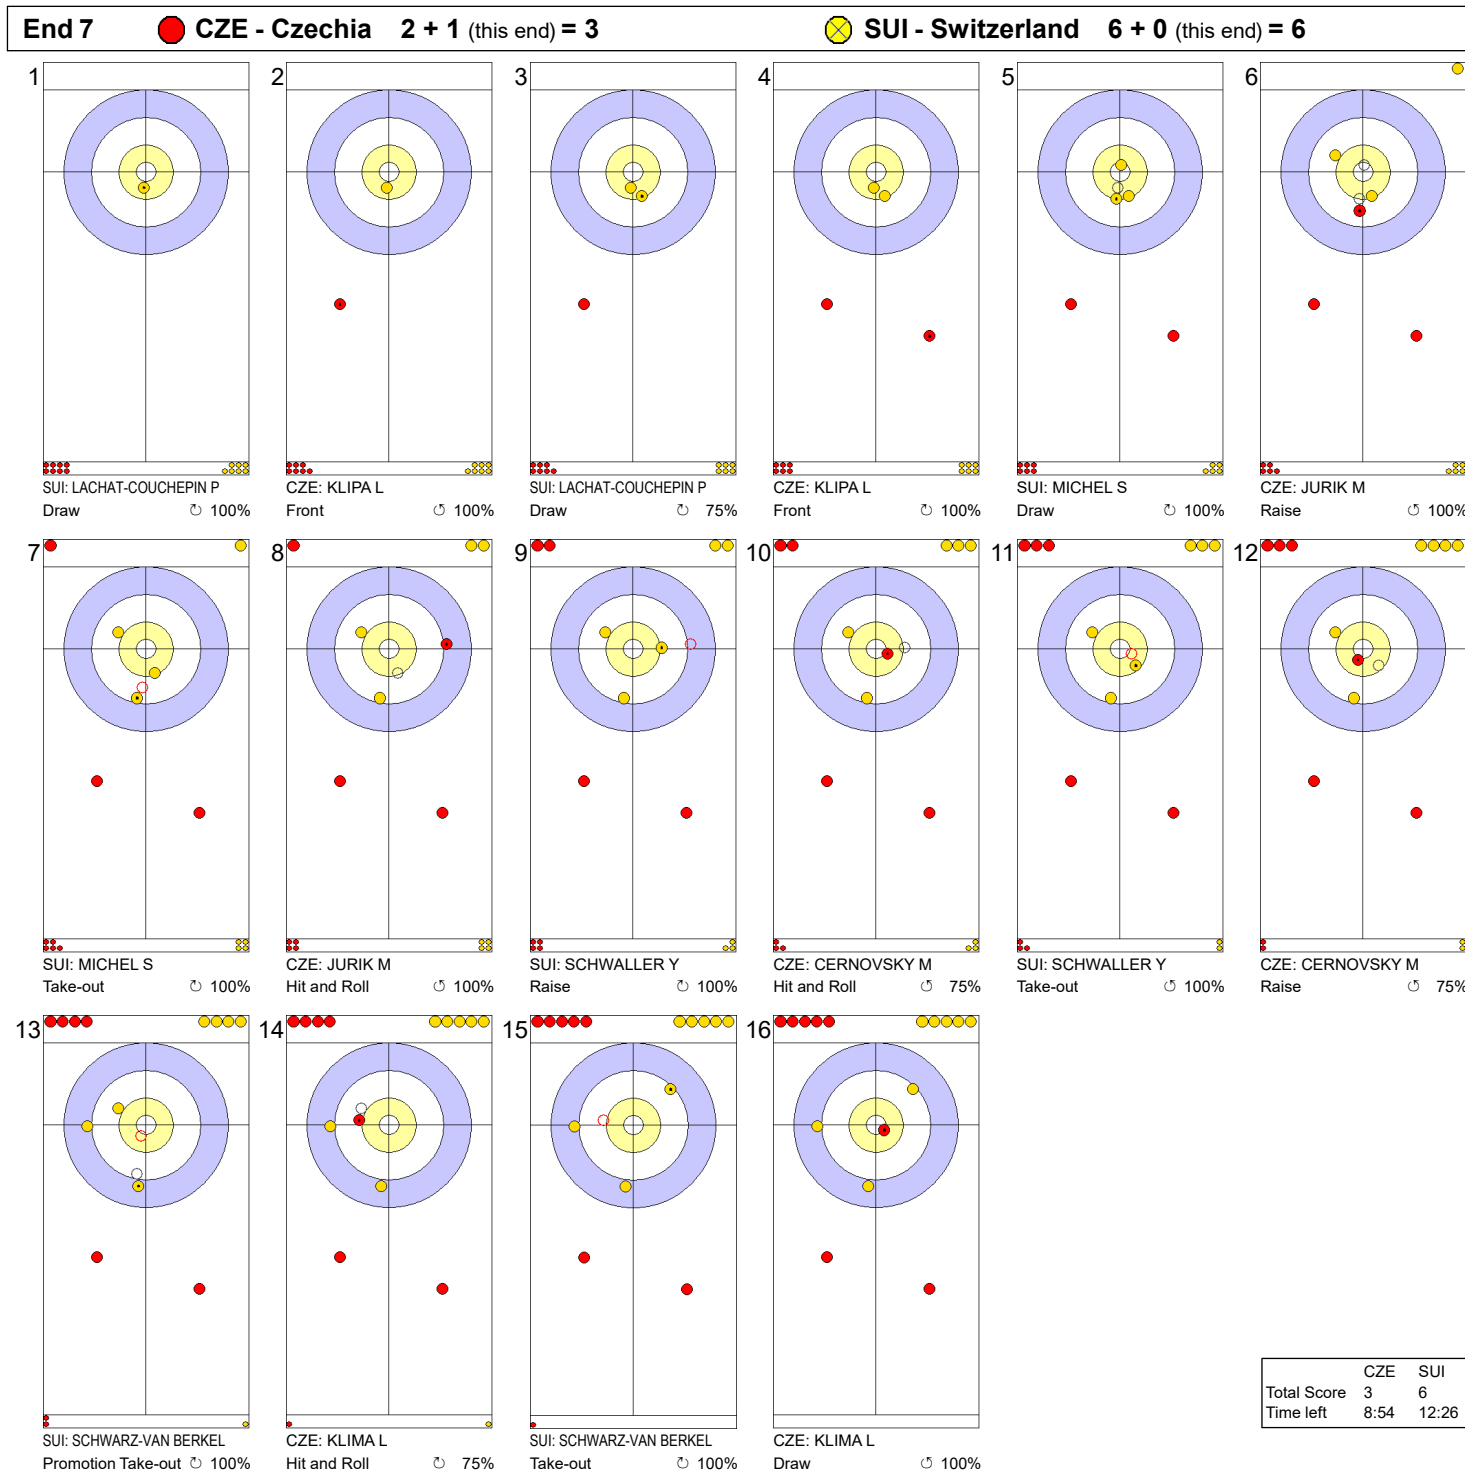

### Game - Shot by Shot

**Legend:**  
 ↻ Clockwise   ↺ Counter-clockwise   - Not considered

Game - Shot by Shot

**Legend:**  
 ↻ Clockwise      ↺ Counter-clockwise      - Not considered

Game - Shot by Shot

**Legend:**  
 ↻ Clockwise      ↺ Counter-clockwise      - Not considered

Game - Shot by Shot

**Legend:**  
 ↻ Clockwise      ↺ Counter-clockwise      - Not considered

Game - Shot by Shot

**Legend:**  
 ↻ Clockwise      ↺ Counter-clockwise      - Not considered

Game - Shot by Shot

**Legend:**  
 ↻ Clockwise      ↺ Counter-clockwise      - Not considered

Game - Shot by Shot

**Legend:**  
 ↻ Clockwise      ↺ Counter-clockwise      - Not considered

Game - Shot by Shot

**Legend:**  
 ↻ Clockwise      ↺ Counter-clockwise      - Not considered