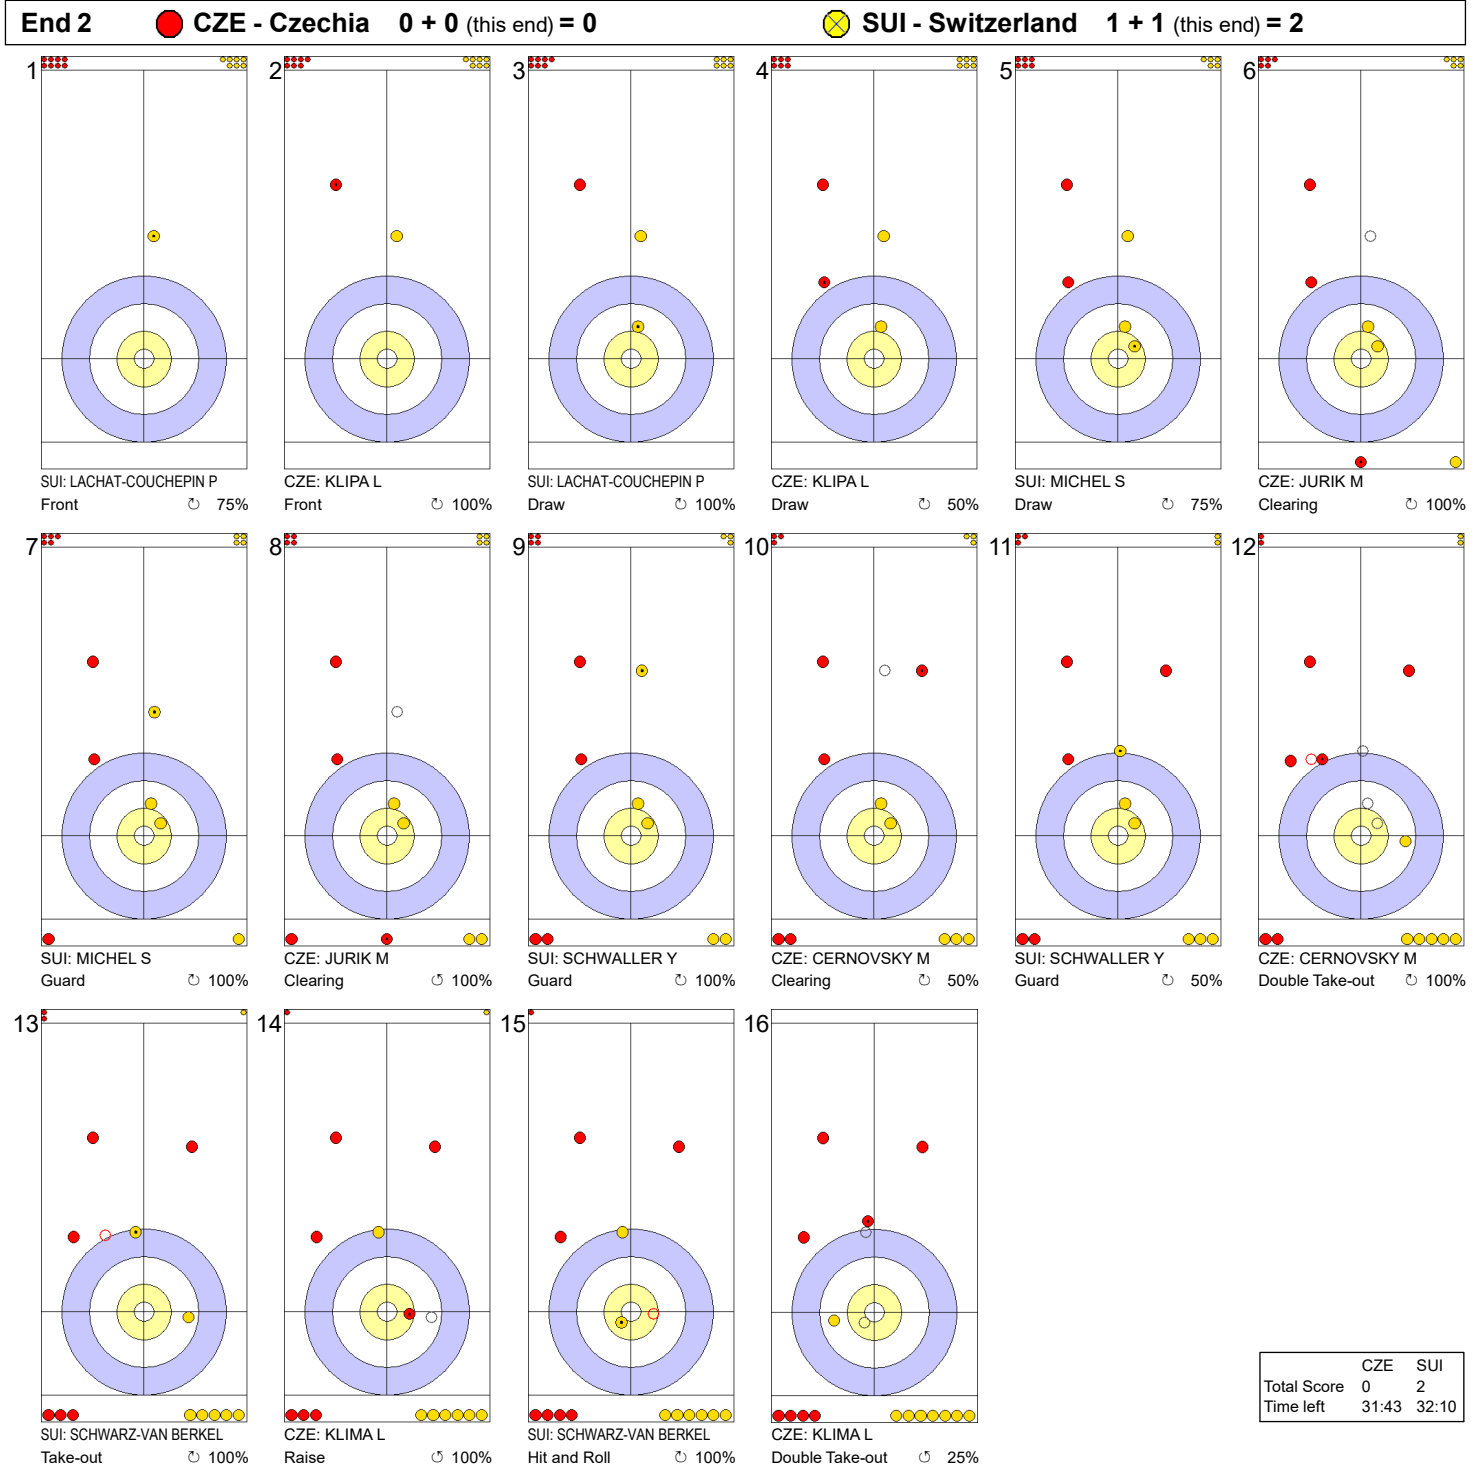

Game - Shot by Shot

**Legend:**  
 ↻ Clockwise      ↺ Counter-clockwise      - Not considered

### Game - Shot by Shot

**Legend:**  
 ↻ Clockwise   ↺ Counter-clockwise   - Not considered

Game - Shot by Shot

**Legend:**  
 ↻ Clockwise      ↺ Counter-clockwise      - Not considered

Game - Shot by Shot

**Legend:**  
 ↻ Clockwise      ↺ Counter-clockwise      - Not considered

Game - Shot by Shot

**Legend:**  
 ↻ Clockwise      ↺ Counter-clockwise      - Not considered

Game - Shot by Shot

**Legend:**  
 ↻ Clockwise      ↺ Counter-clockwise      - Not considered

Game - Shot by Shot

**Legend:**  
 ↻ Clockwise      ↺ Counter-clockwise      - Not considered

Game - Shot by Shot

**Legend:**  
 ↻ Clockwise      ↺ Counter-clockwise      - Not considered

Game - Shot by Shot