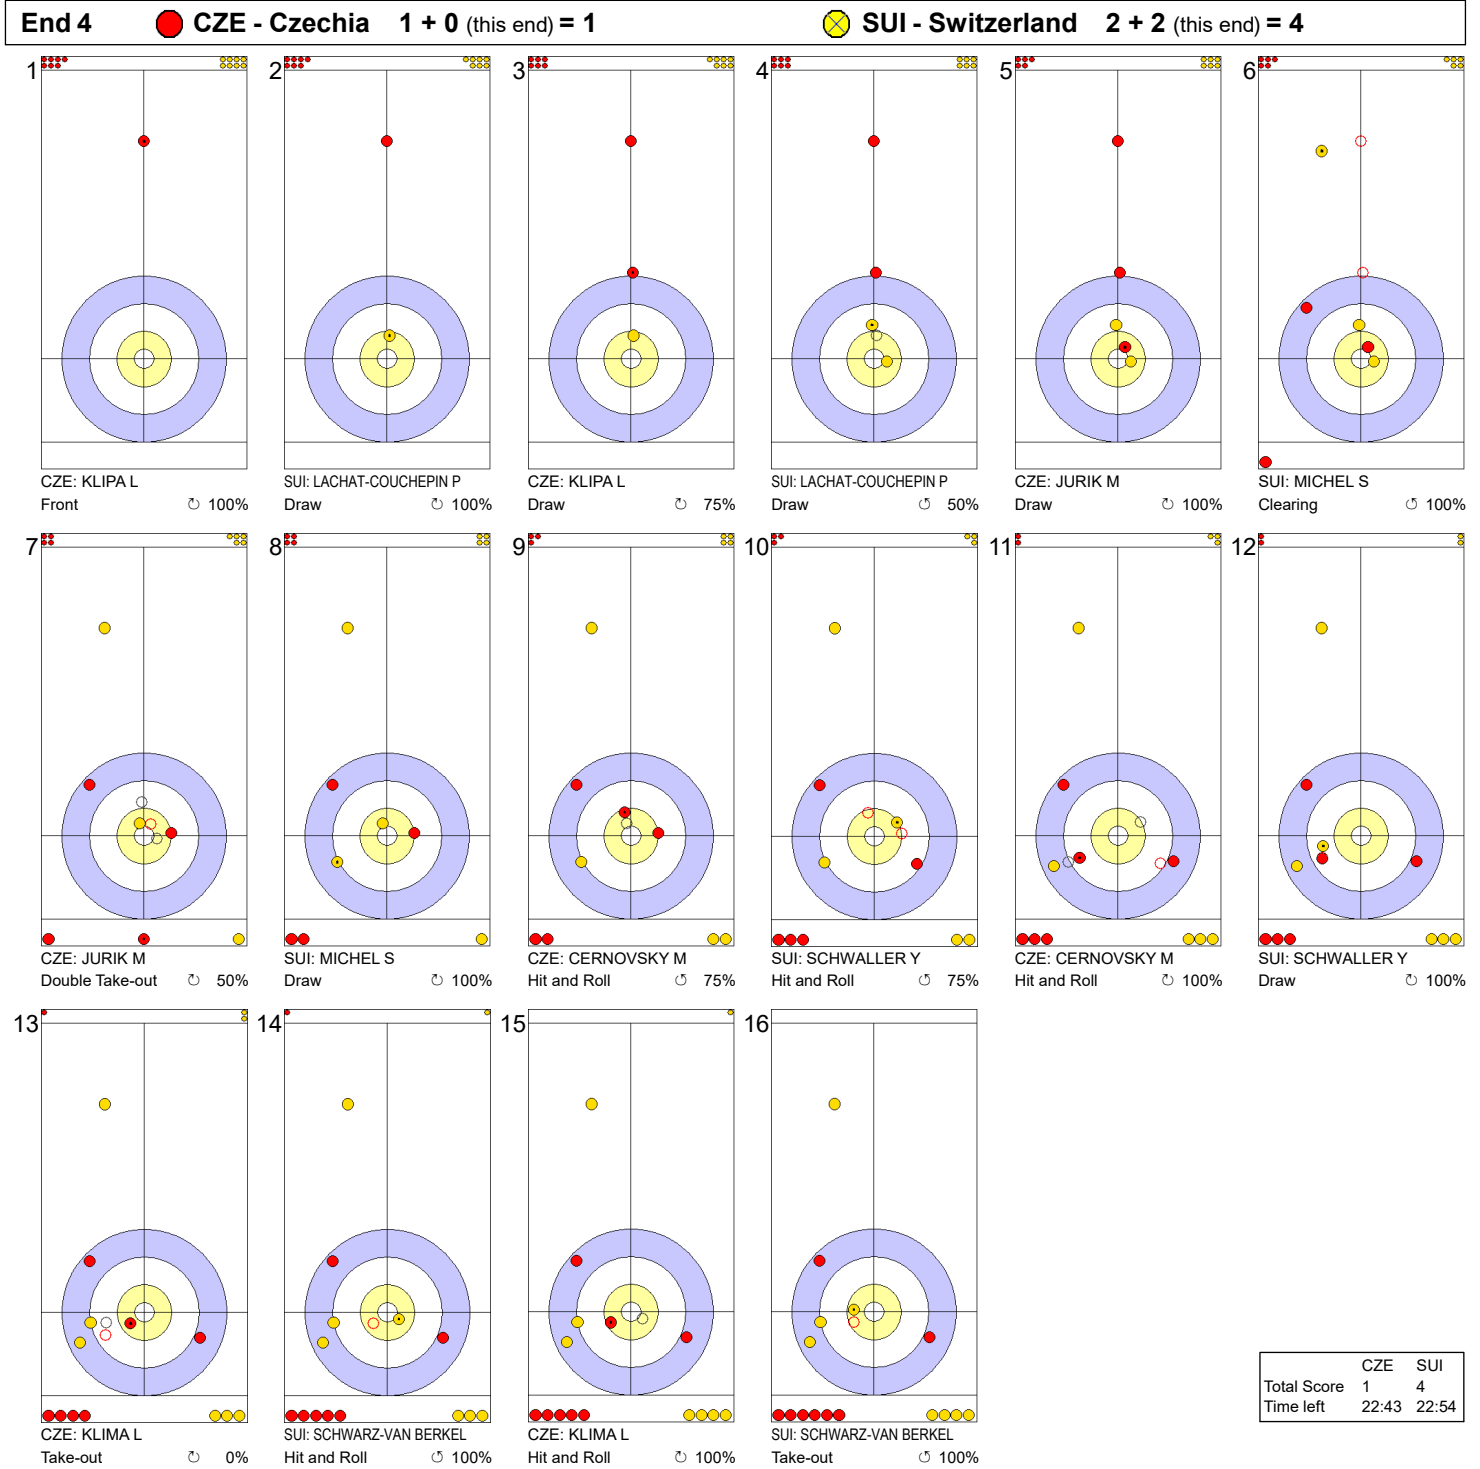

Game - Shot by Shot

**Legend:**  
 ↻ Clockwise      ↺ Counter-clockwise      - Not considered

### Game - Shot by Shot

**Legend:**  
 ↻ Clockwise   ↺ Counter-clockwise   - Not considered

Game - Shot by Shot

**Legend:**  
 ↻ Clockwise      ↺ Counter-clockwise      - Not considered

Game - Shot by Shot

**Legend:**  
 ↻ Clockwise      ↺ Counter-clockwise      - Not considered

Game - Shot by Shot

**Legend:**  
 ↻ Clockwise      ↺ Counter-clockwise      - Not considered

Game - Shot by Shot

**Legend:**  
 ↻ Clockwise      ↺ Counter-clockwise      - Not considered

Game - Shot by Shot

**Legend:**  
 ↻ Clockwise      ↺ Counter-clockwise      - Not considered

Game - Shot by Shot

**Legend:**  
 ↻ Clockwise      ↺ Counter-clockwise      - Not considered

Game - Shot by Shot