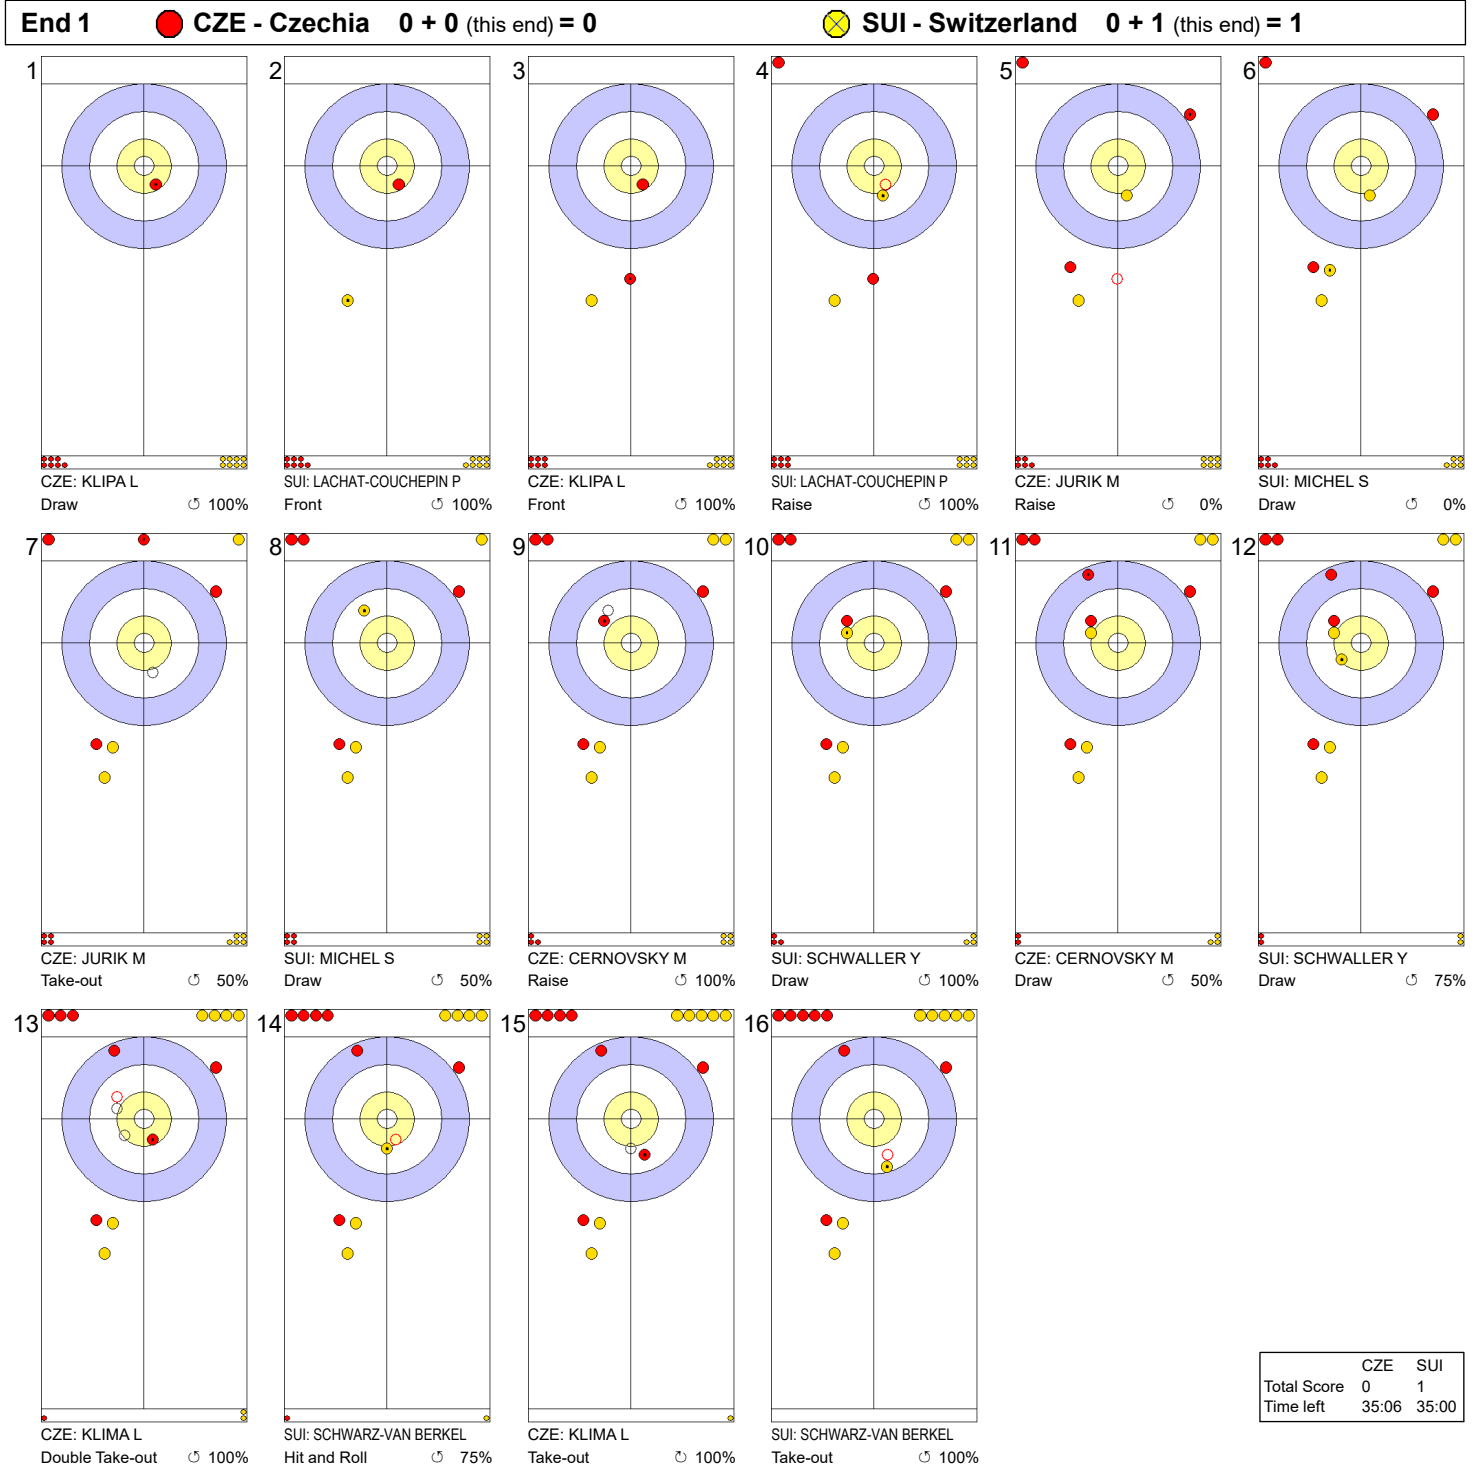

Game - Shot by Shot

**Legend:**  
 ↻ Clockwise      ↺ Counter-clockwise      - Not considered

### Game - Shot by Shot

**Legend:**  
 ↻ Clockwise   ↺ Counter-clockwise   - Not considered

Game - Shot by Shot

**Legend:**  
 ↻ Clockwise      ↺ Counter-clockwise      - Not considered

Game - Shot by Shot

**Legend:**  
 ↻ Clockwise      ↺ Counter-clockwise      - Not considered

Game - Shot by Shot

**Legend:**  
 ↻ Clockwise      ↺ Counter-clockwise      - Not considered

Game - Shot by Shot

**Legend:**  
 ↻ Clockwise      ↺ Counter-clockwise      - Not considered

Game - Shot by Shot

**Legend:**  
 ↻ Clockwise      ↺ Counter-clockwise      - Not considered

Game - Shot by Shot

**Legend:**  
 ↻ Clockwise      ↺ Counter-clockwise      - Not considered

Game - Shot by Shot