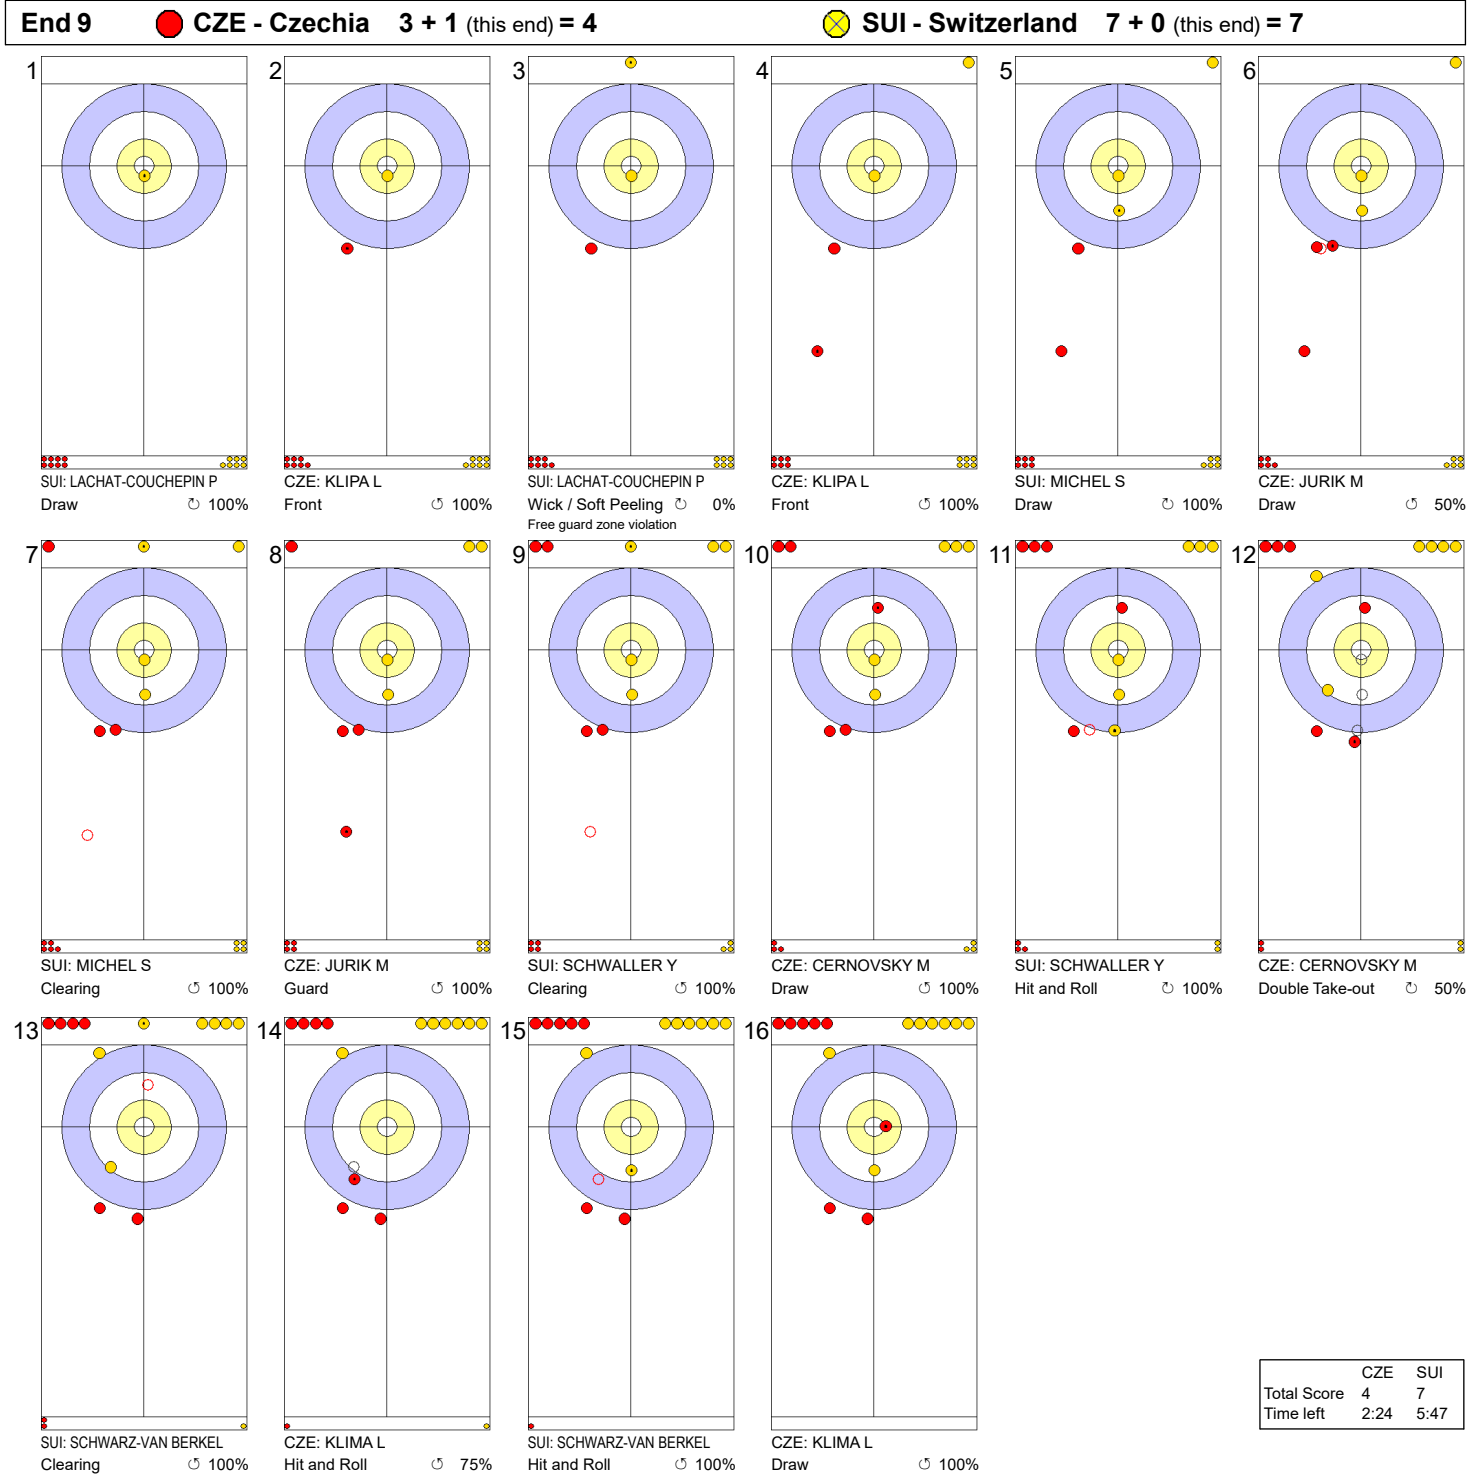

### Game - Shot by Shot

**Legend:**  
 ↻ Clockwise   ↺ Counter-clockwise   - Not considered

Game - Shot by Shot

**Legend:**  
 ↻ Clockwise      ↺ Counter-clockwise      - Not considered

Game - Shot by Shot

**Legend:**  
 ↻ Clockwise      ↺ Counter-clockwise      - Not considered

Game - Shot by Shot

**Legend:**  
 ↻ Clockwise      ↺ Counter-clockwise      - Not considered

Game - Shot by Shot

**Legend:**  
 ↻ Clockwise      ↺ Counter-clockwise      - Not considered

Game - Shot by Shot

**Legend:**  
 ↻ Clockwise      ↺ Counter-clockwise      - Not considered

Game - Shot by Shot

**Legend:**  
 ↻ Clockwise      ↺ Counter-clockwise      - Not considered

Game - Shot by Shot

**Legend:**  
 ↻ Clockwise      ↺ Counter-clockwise      - Not considered