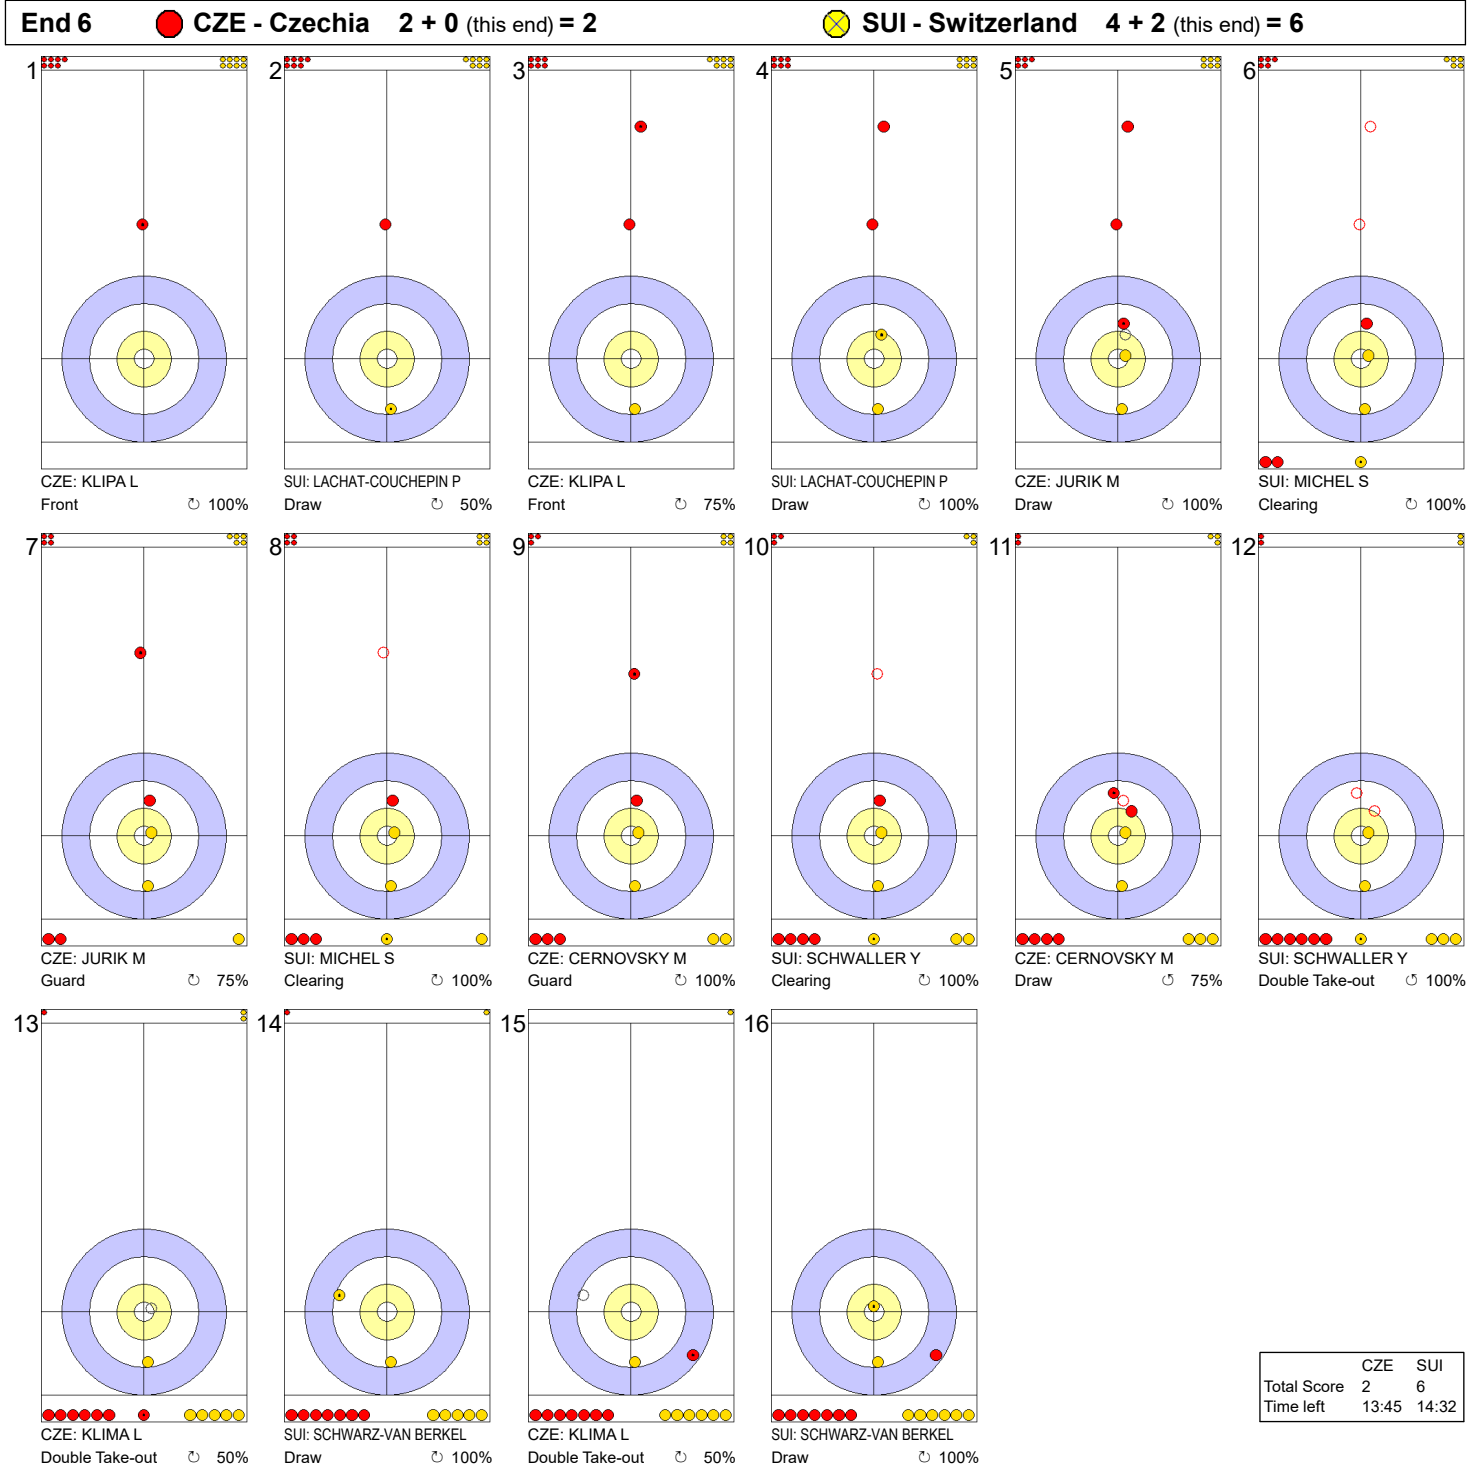

Game - Shot by Shot

**Legend:**  
 ↻ Clockwise      ↺ Counter-clockwise      - Not considered

### Game - Shot by Shot

**Legend:**  
 ↻ Clockwise   ↺ Counter-clockwise   - Not considered

Game - Shot by Shot

**Legend:**  
 ↻ Clockwise      ↺ Counter-clockwise      - Not considered

Game - Shot by Shot

**Legend:**  
 ↻ Clockwise      ↺ Counter-clockwise      - Not considered

Game - Shot by Shot

**Legend:**  
 ↻ Clockwise      ↺ Counter-clockwise      - Not considered

Game - Shot by Shot

**Legend:**  
 ↻ Clockwise      ↺ Counter-clockwise      - Not considered

Game - Shot by Shot

**Legend:**  
 ↻ Clockwise      ↺ Counter-clockwise      - Not considered

Game - Shot by Shot

**Legend:**  
 ↻ Clockwise      ↺ Counter-clockwise      - Not considered

Game - Shot by Shot