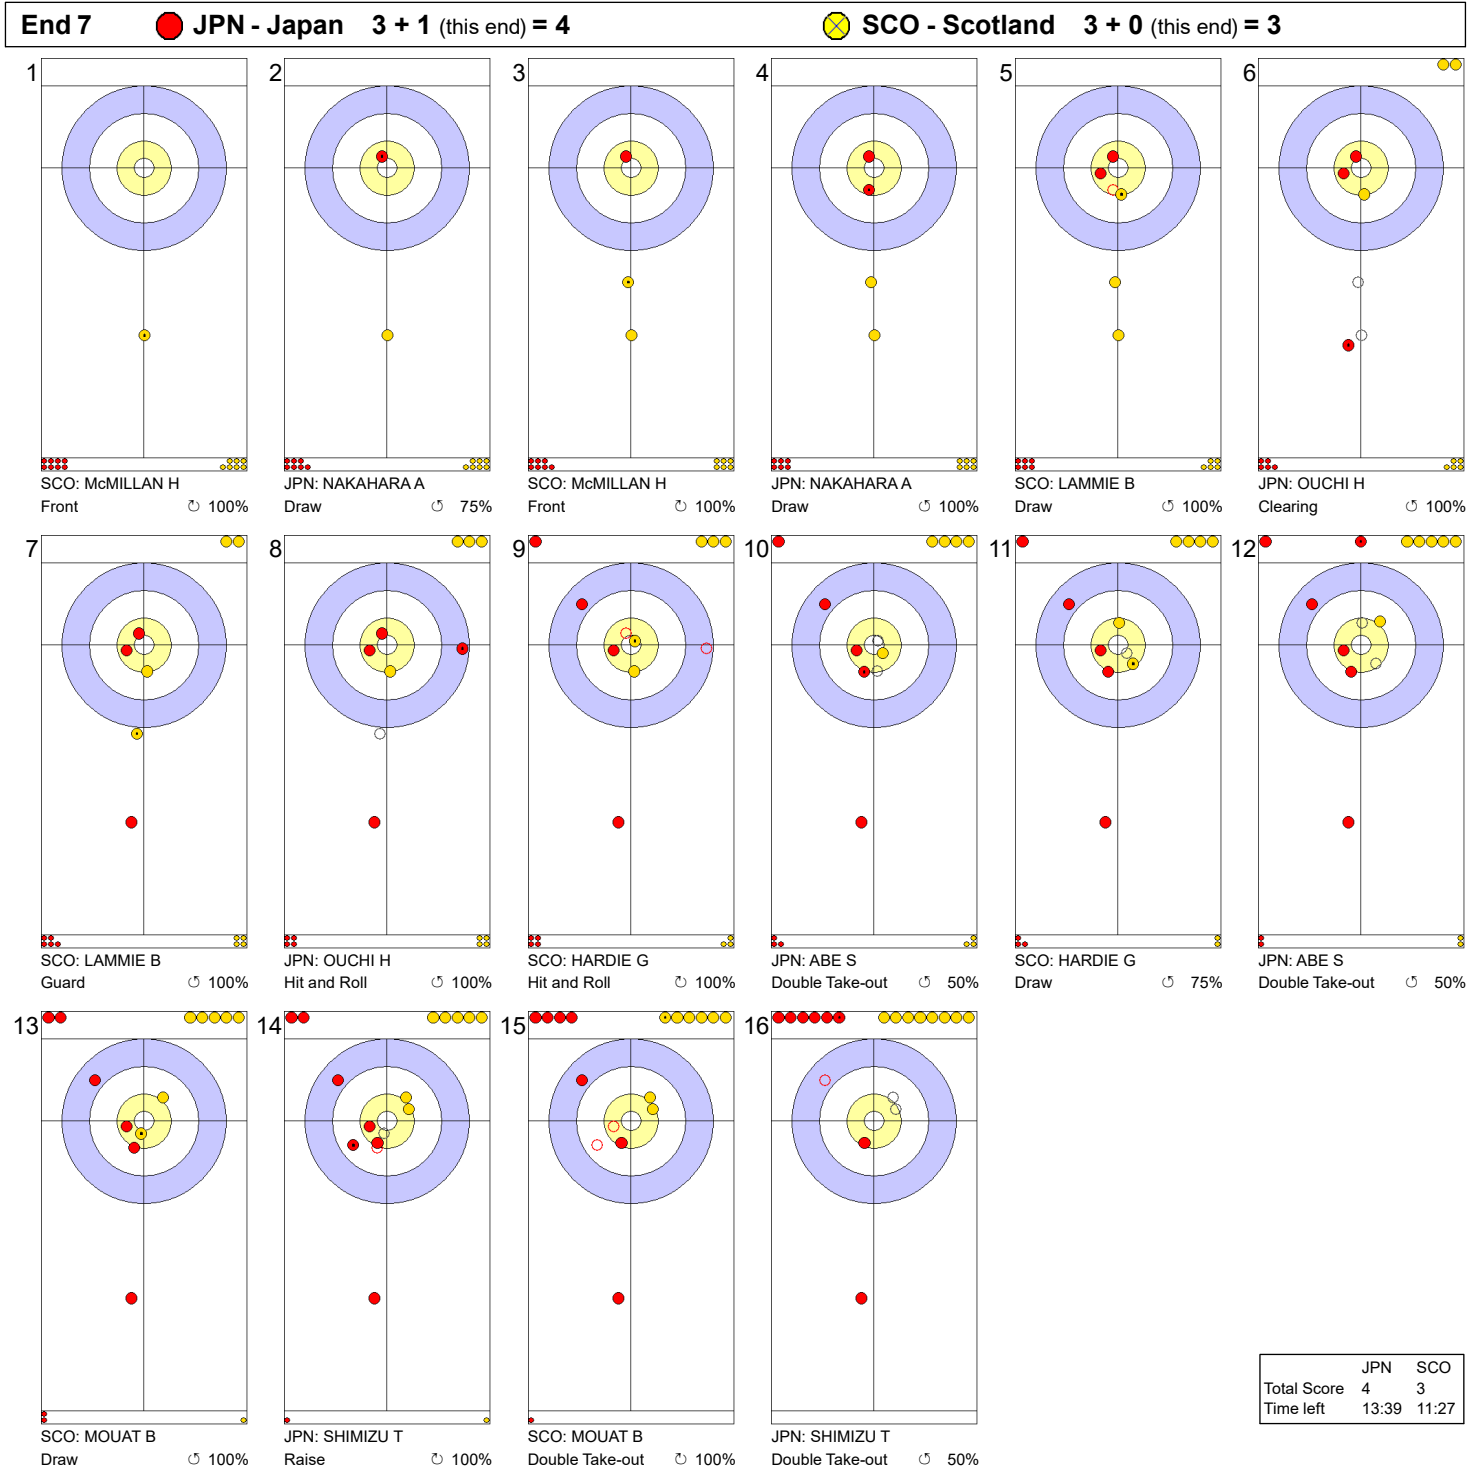

**Game - Shot by Shot**

**Legend:**  
 ↻ Clockwise      ↺ Counter-clockwise      - Not considered

Game - Shot by Shot

**Legend:**  
 ↻ Clockwise      ↺ Counter-clockwise      - Not considered

Game - Shot by Shot

**Legend:**  
 ↻ Clockwise      ↺ Counter-clockwise      - Not considered

Game - Shot by Shot

**Legend:**  
 ↻ Clockwise      ↺ Counter-clockwise      - Not considered

Game - Shot by Shot

**Legend:**  
 ↻ Clockwise      ↺ Counter-clockwise      - Not considered

Game - Shot by Shot

**Legend:**  
 ↻ Clockwise      ↺ Counter-clockwise      - Not considered

**Game - Shot by Shot**

**Legend:**  
 ↻ Clockwise      ↺ Counter-clockwise      - Not considered

**Game - Shot by Shot**

**Legend:**  
 ↻ Clockwise      ↺ Counter-clockwise      - Not considered

Game - Shot by Shot

**Legend:**  
 ⤵ Clockwise      ⤴ Counter-clockwise      - Not considered