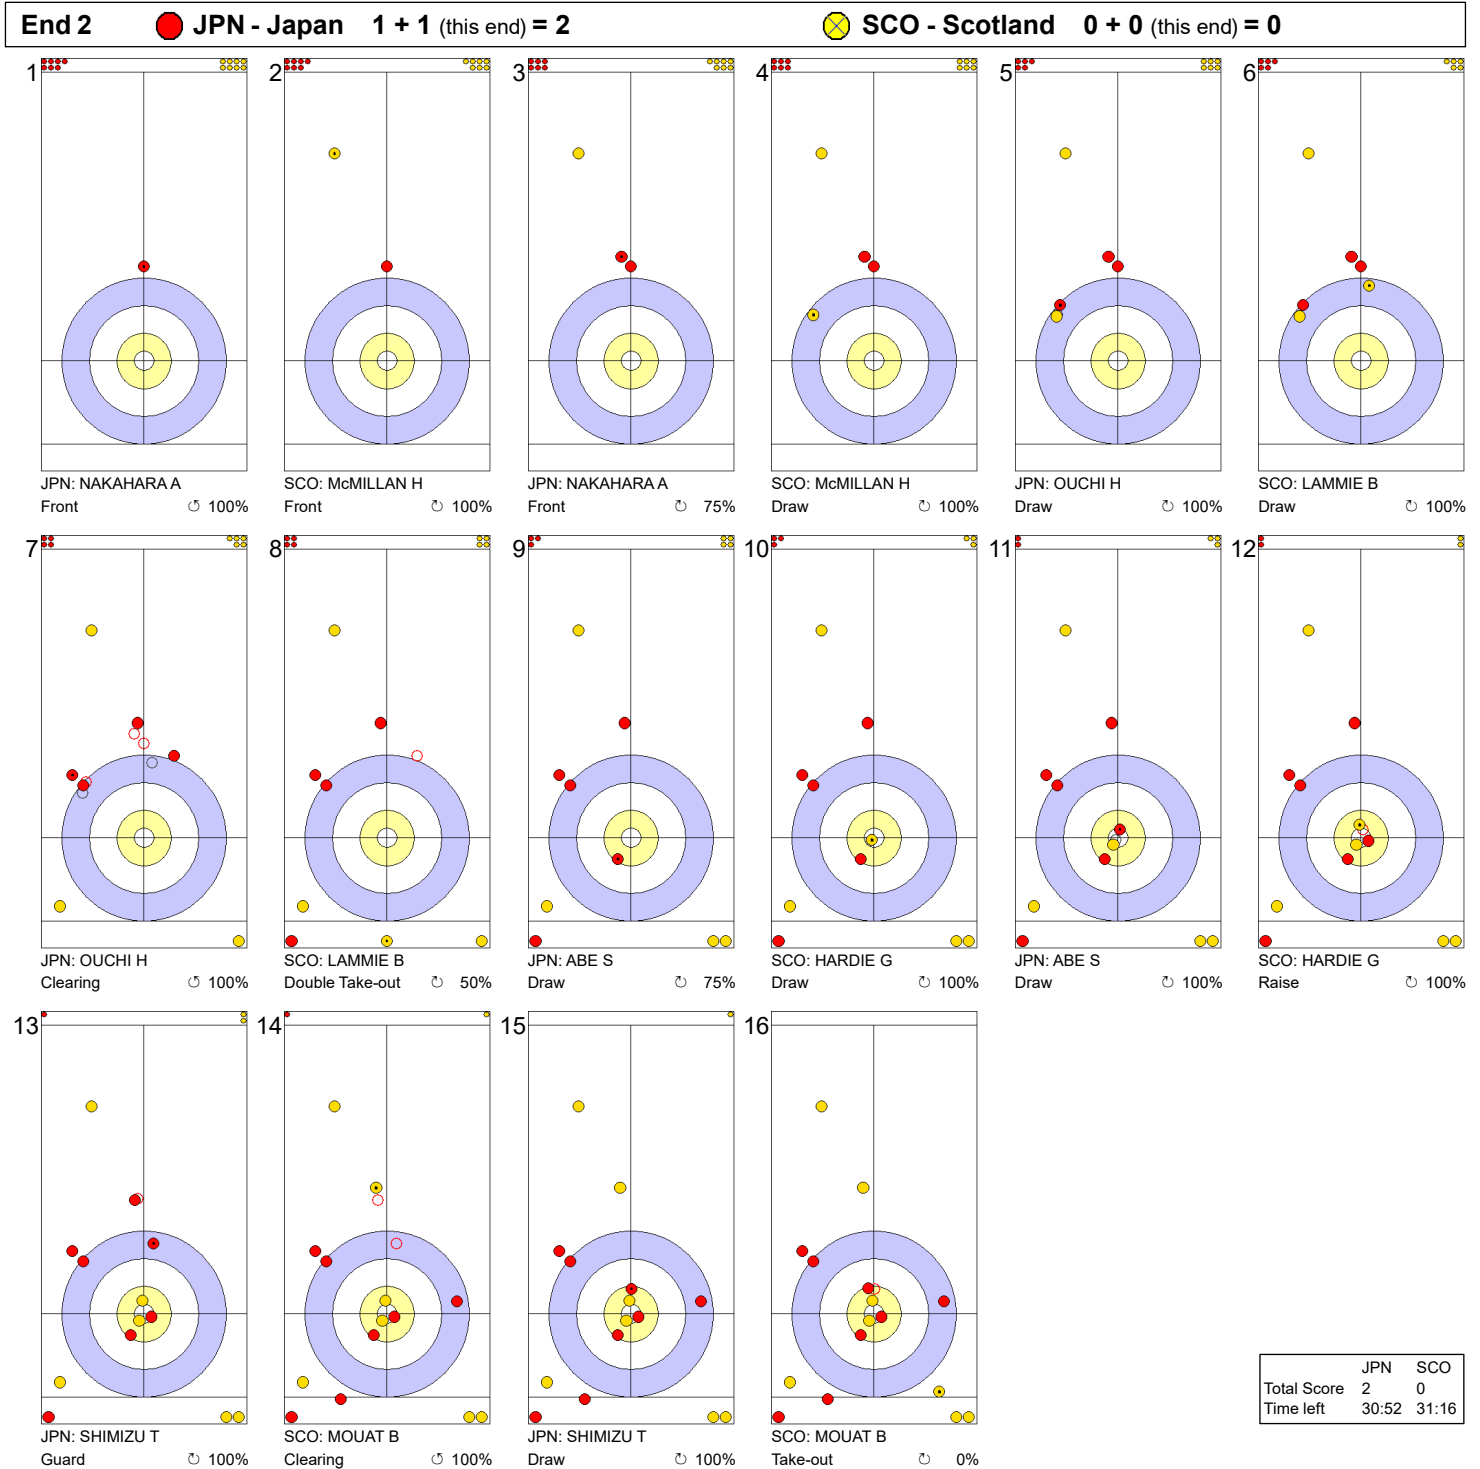

**Game - Shot by Shot**

**Legend:**  
 ↻ Clockwise      ↺ Counter-clockwise      - Not considered

Game - Shot by Shot

**Legend:**  
 ↻ Clockwise      ↺ Counter-clockwise      - Not considered

Game - Shot by Shot

**Legend:**  
 ↻ Clockwise      ↺ Counter-clockwise      - Not considered

Game - Shot by Shot

**Legend:**  
 ↻ Clockwise      ↺ Counter-clockwise      - Not considered

Game - Shot by Shot

**Legend:**  
 ↻ Clockwise      ↺ Counter-clockwise      - Not considered

Game - Shot by Shot

**Legend:**  
 ↻ Clockwise      ↺ Counter-clockwise      - Not considered

**Game - Shot by Shot**

**Legend:**  
 ↻ Clockwise      ↺ Counter-clockwise      - Not considered

**Game - Shot by Shot**

**Legend:**  
 ↻ Clockwise      ↺ Counter-clockwise      - Not considered

Game - Shot by Shot

**Legend:**  
 ⤵ Clockwise      ⤴ Counter-clockwise      - Not considered