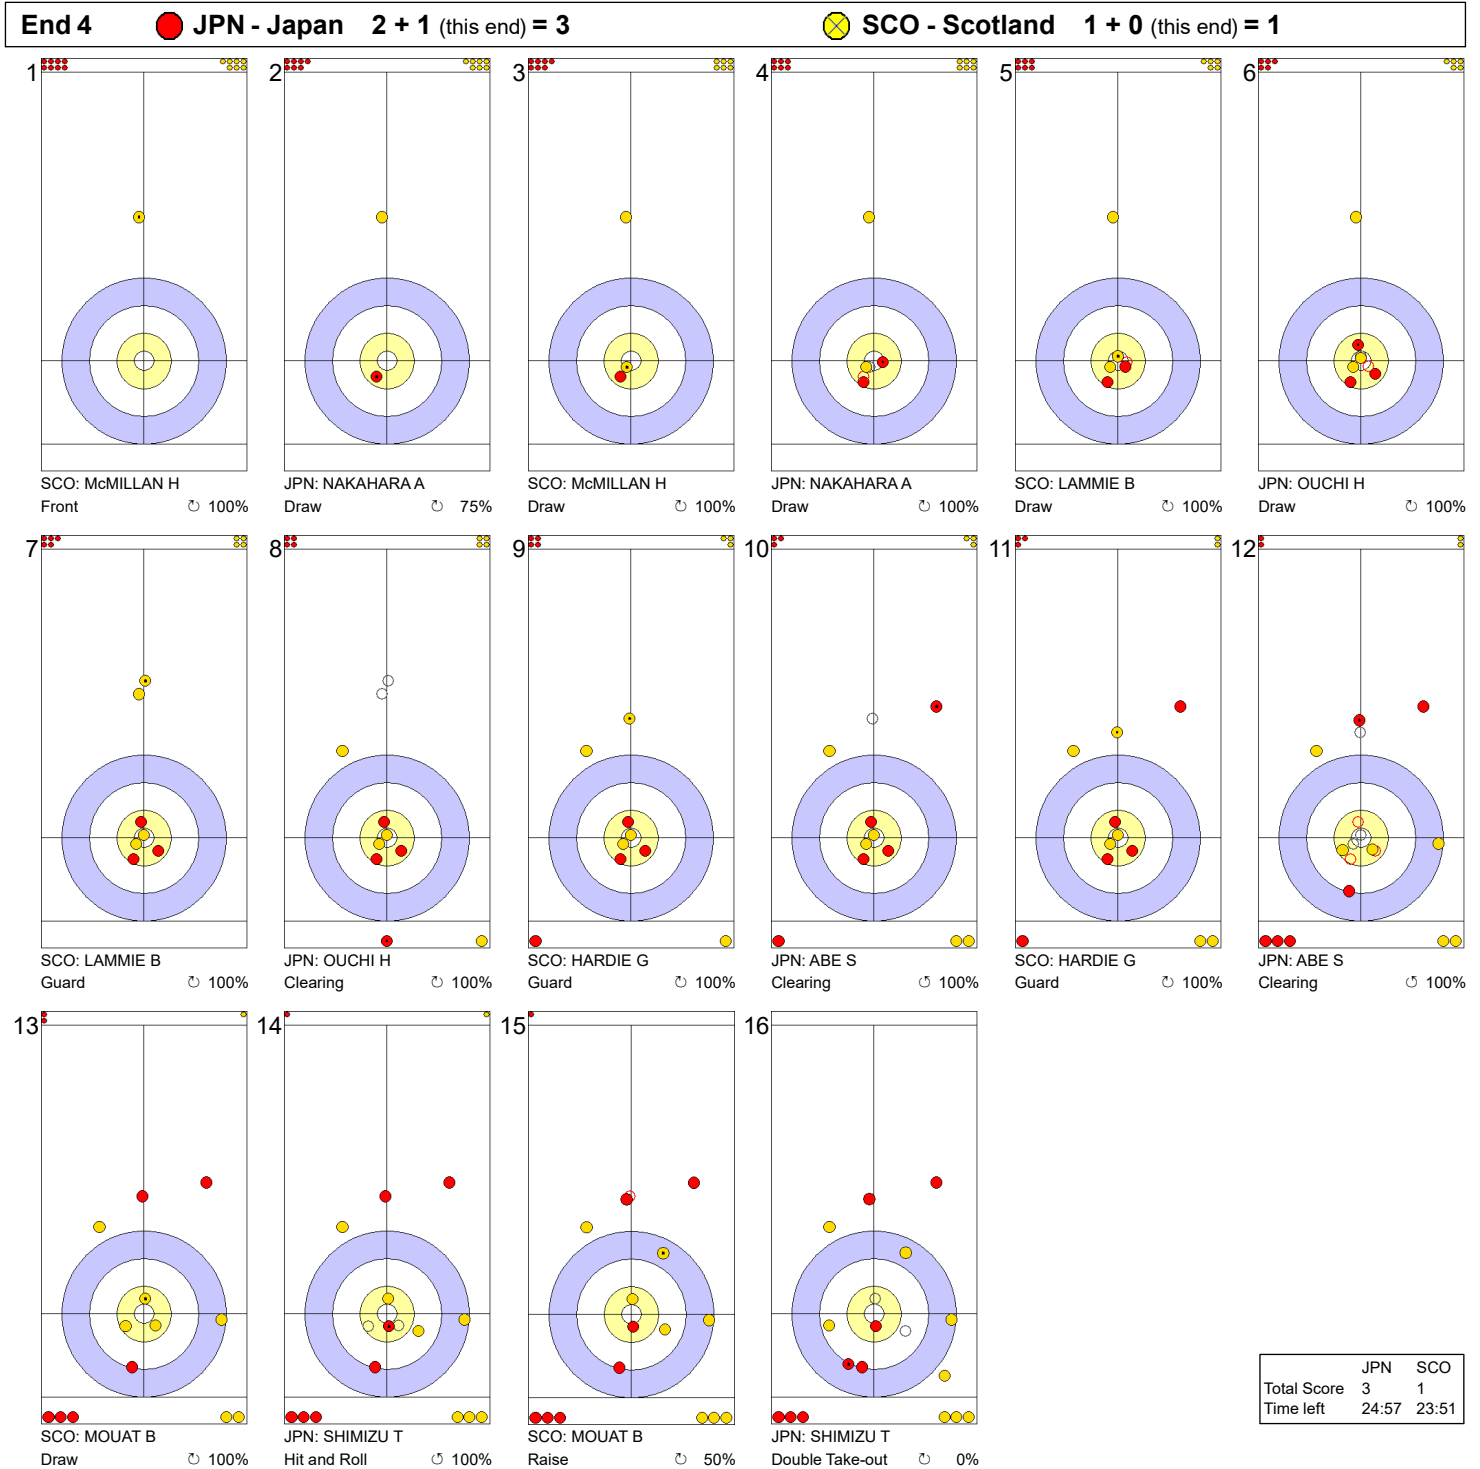

**Game - Shot by Shot**

**Legend:**  
 ↻ Clockwise      ↺ Counter-clockwise      - Not considered

Game - Shot by Shot

**Legend:**  
 ↻ Clockwise      ↺ Counter-clockwise      - Not considered

Game - Shot by Shot

**Legend:**  
 ↻ Clockwise      ↺ Counter-clockwise      - Not considered

Game - Shot by Shot

**Legend:**  
 ↻ Clockwise      ↺ Counter-clockwise      - Not considered

Game - Shot by Shot

**Legend:**  
 ↻ Clockwise      ↺ Counter-clockwise      - Not considered

Game - Shot by Shot

**Legend:**  
 ↻ Clockwise      ↺ Counter-clockwise      - Not considered

**Game - Shot by Shot**

**Legend:**  
 ↻ Clockwise      ↺ Counter-clockwise      - Not considered

**Game - Shot by Shot**

**Legend:**  
 ↻ Clockwise      ↺ Counter-clockwise      - Not considered

Game - Shot by Shot

**Legend:**  
 ⤵ Clockwise      ⤴ Counter-clockwise      - Not considered