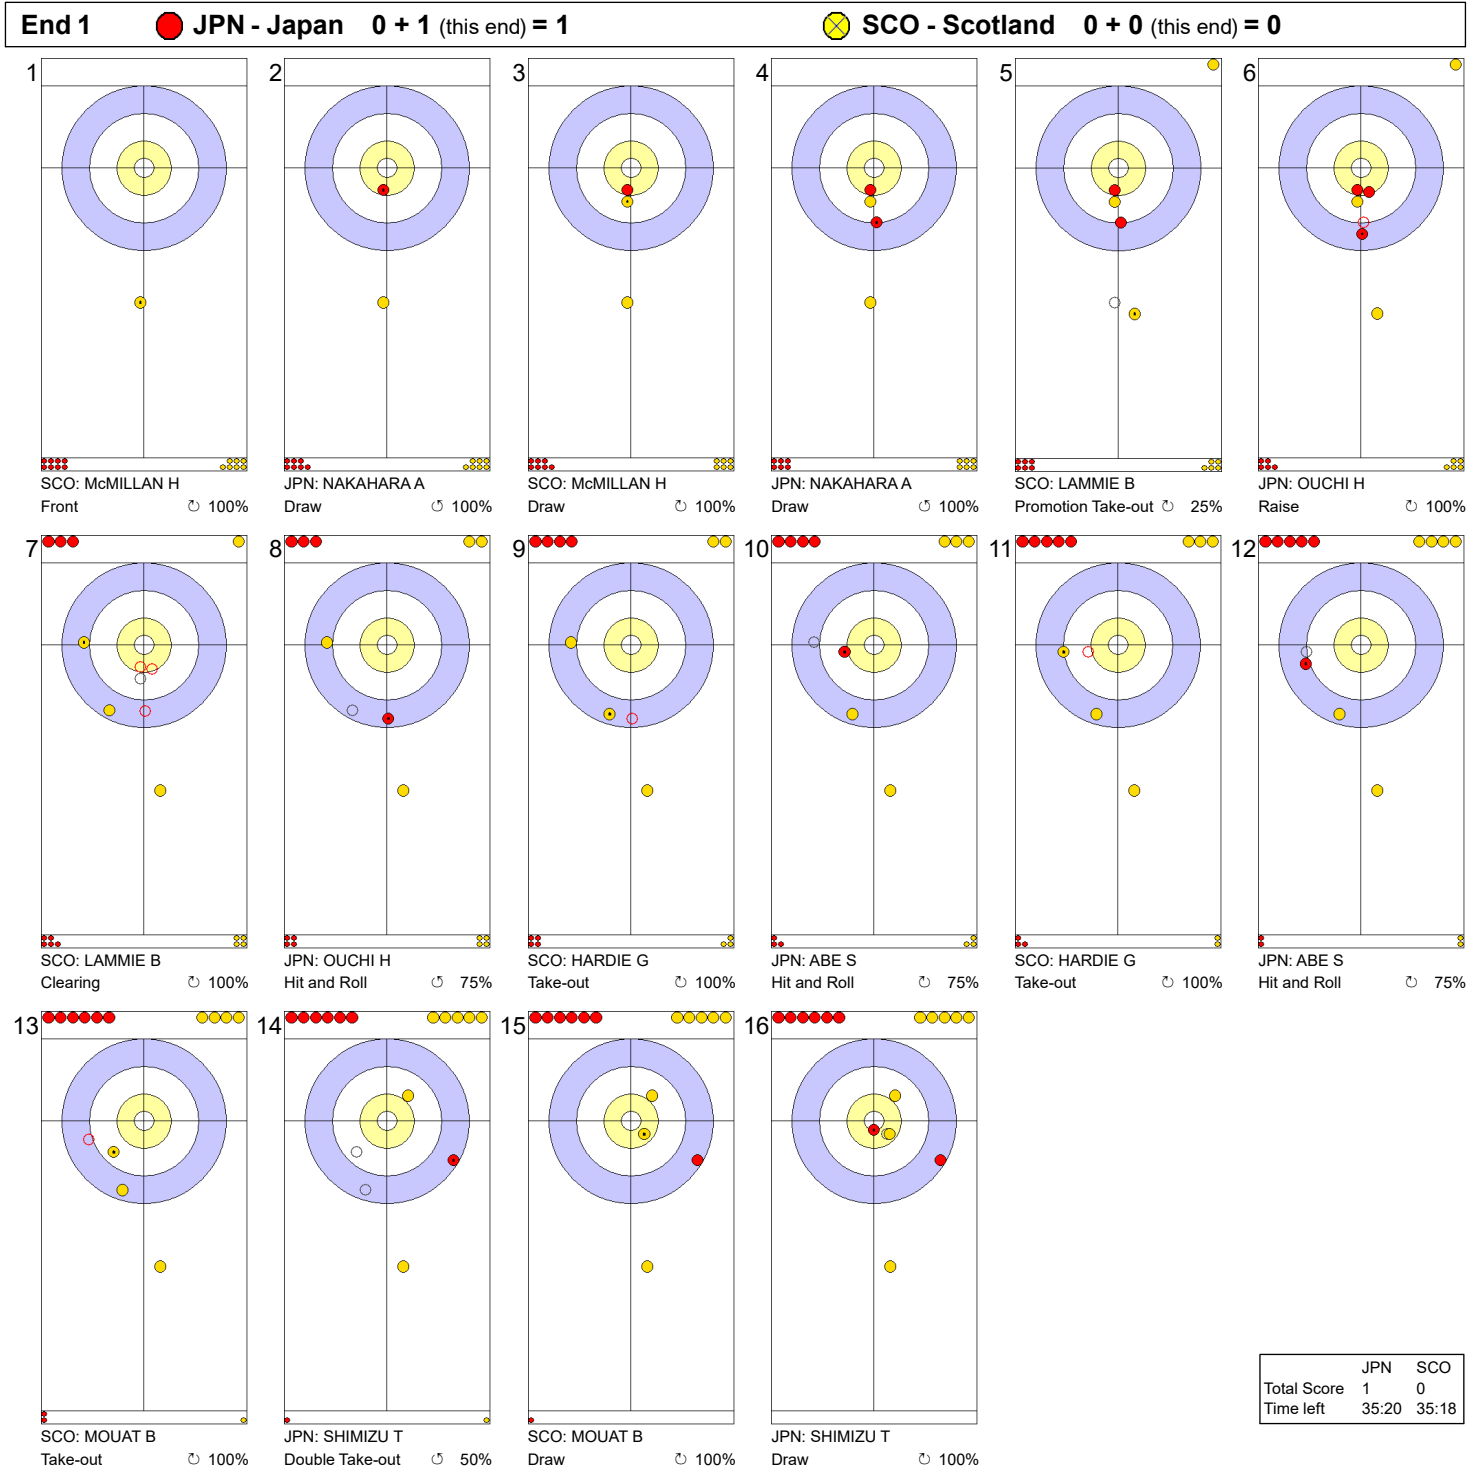

**Game - Shot by Shot**

**Legend:**  
 ↻ Clockwise      ↺ Counter-clockwise      - Not considered

Game - Shot by Shot

**Legend:**  
 ↻ Clockwise      ↺ Counter-clockwise      - Not considered

Game - Shot by Shot

**Legend:**  
 ↻ Clockwise      ↺ Counter-clockwise      - Not considered

Game - Shot by Shot

**Legend:**  
 ↻ Clockwise      ↺ Counter-clockwise      - Not considered

Game - Shot by Shot

**Legend:**  
 ↻ Clockwise      ↺ Counter-clockwise      - Not considered

Game - Shot by Shot

**Legend:**  
 ↻ Clockwise      ↺ Counter-clockwise      - Not considered

**Game - Shot by Shot**

**Legend:**  
 ↻ Clockwise      ↺ Counter-clockwise      - Not considered

**Game - Shot by Shot**

**Legend:**  
 ↻ Clockwise      ↺ Counter-clockwise      - Not considered

Game - Shot by Shot

**Legend:**  
 ⤵ Clockwise      ⤴ Counter-clockwise      - Not considered