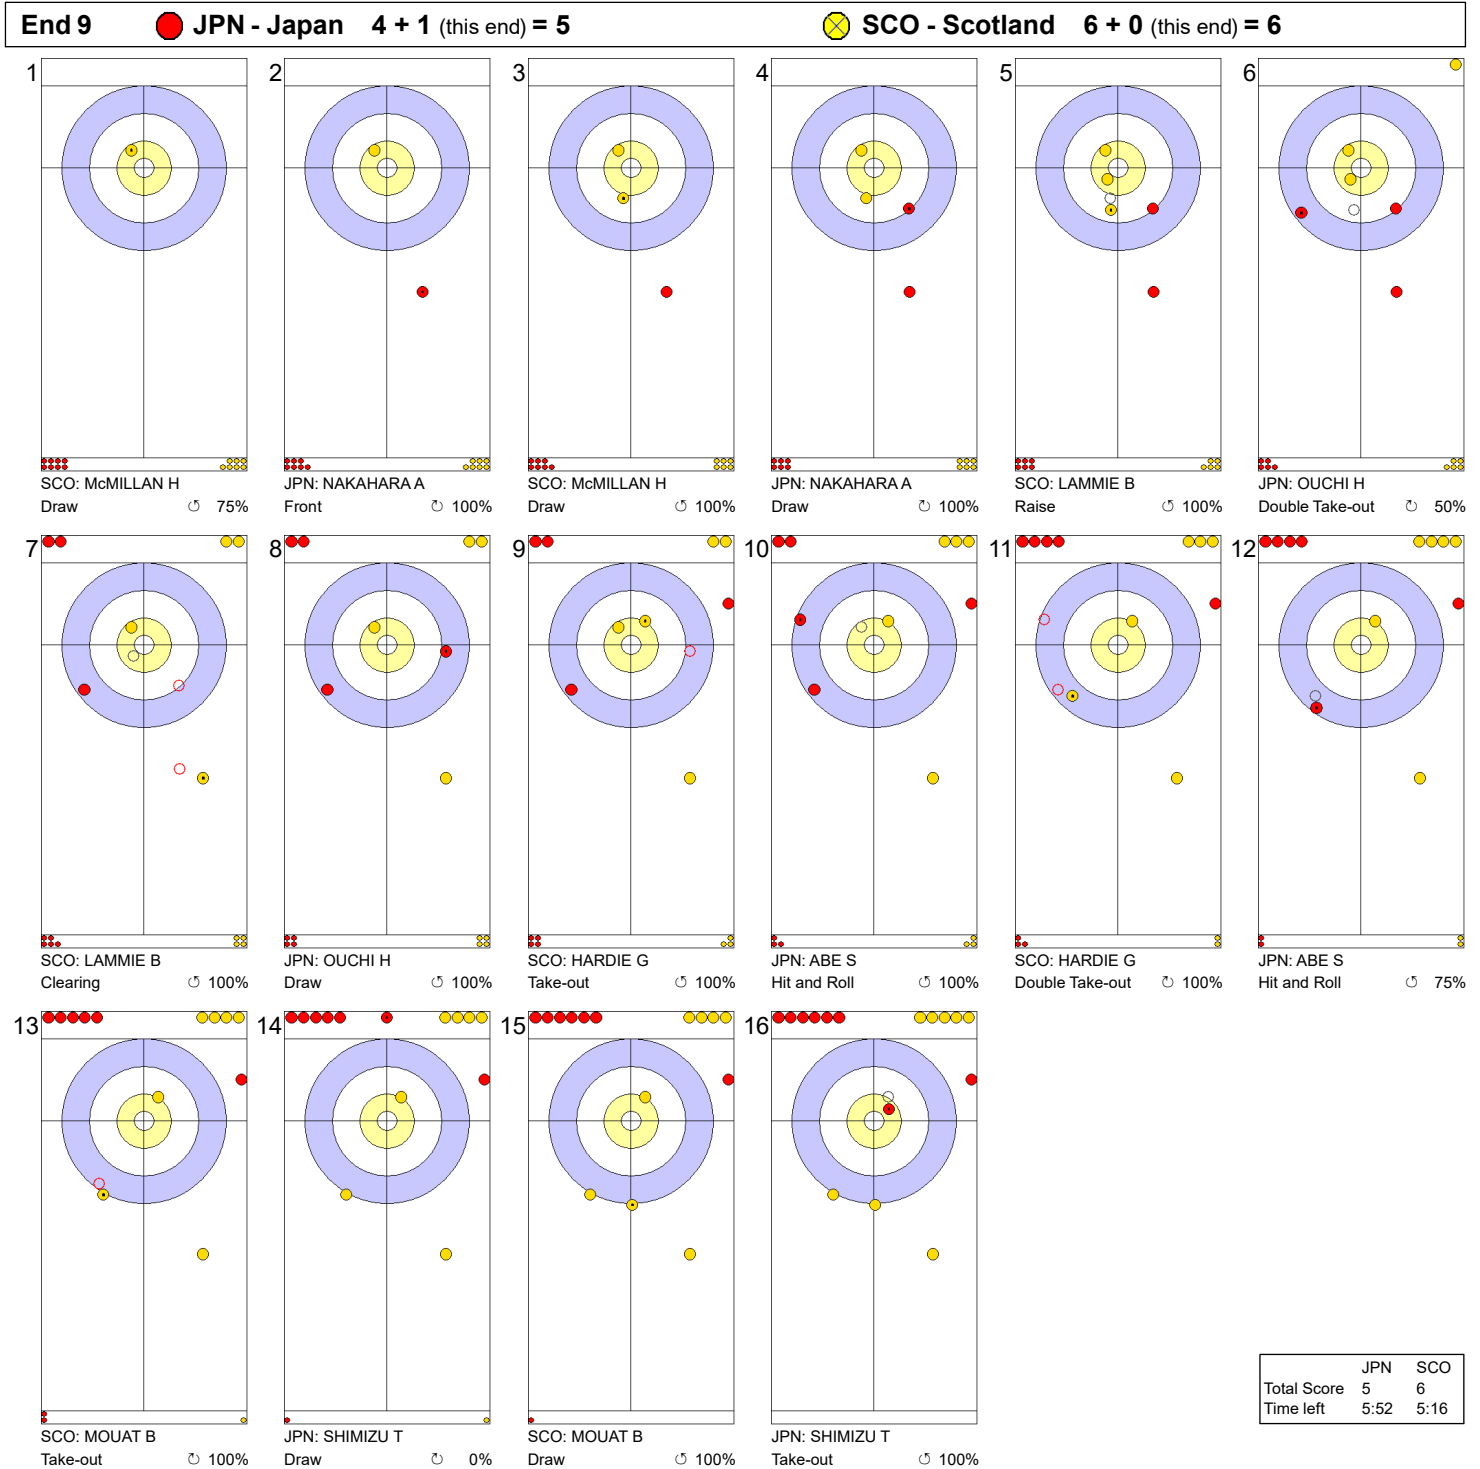

**Game - Shot by Shot**

**Legend:**  
 ↻ Clockwise      ↺ Counter-clockwise      - Not considered

Game - Shot by Shot

**Legend:**  
 ↻ Clockwise      ↺ Counter-clockwise      - Not considered

Game - Shot by Shot

**Legend:**  
 ↻ Clockwise      ↺ Counter-clockwise      - Not considered

Game - Shot by Shot

**Legend:**  
 ↻ Clockwise      ↺ Counter-clockwise      - Not considered

Game - Shot by Shot

**Legend:**  
 ↻ Clockwise      ↺ Counter-clockwise      - Not considered

Game - Shot by Shot

**Legend:**  
 ↻ Clockwise      ↺ Counter-clockwise      - Not considered

**Game - Shot by Shot**

**Legend:**  
 ↻ Clockwise      ↺ Counter-clockwise      - Not considered

**Game - Shot by Shot**

**Legend:**  
 ↻ Clockwise      ↺ Counter-clockwise      - Not considered

Game - Shot by Shot

**Legend:**  
 ⤵ Clockwise      ⤴ Counter-clockwise      - Not considered