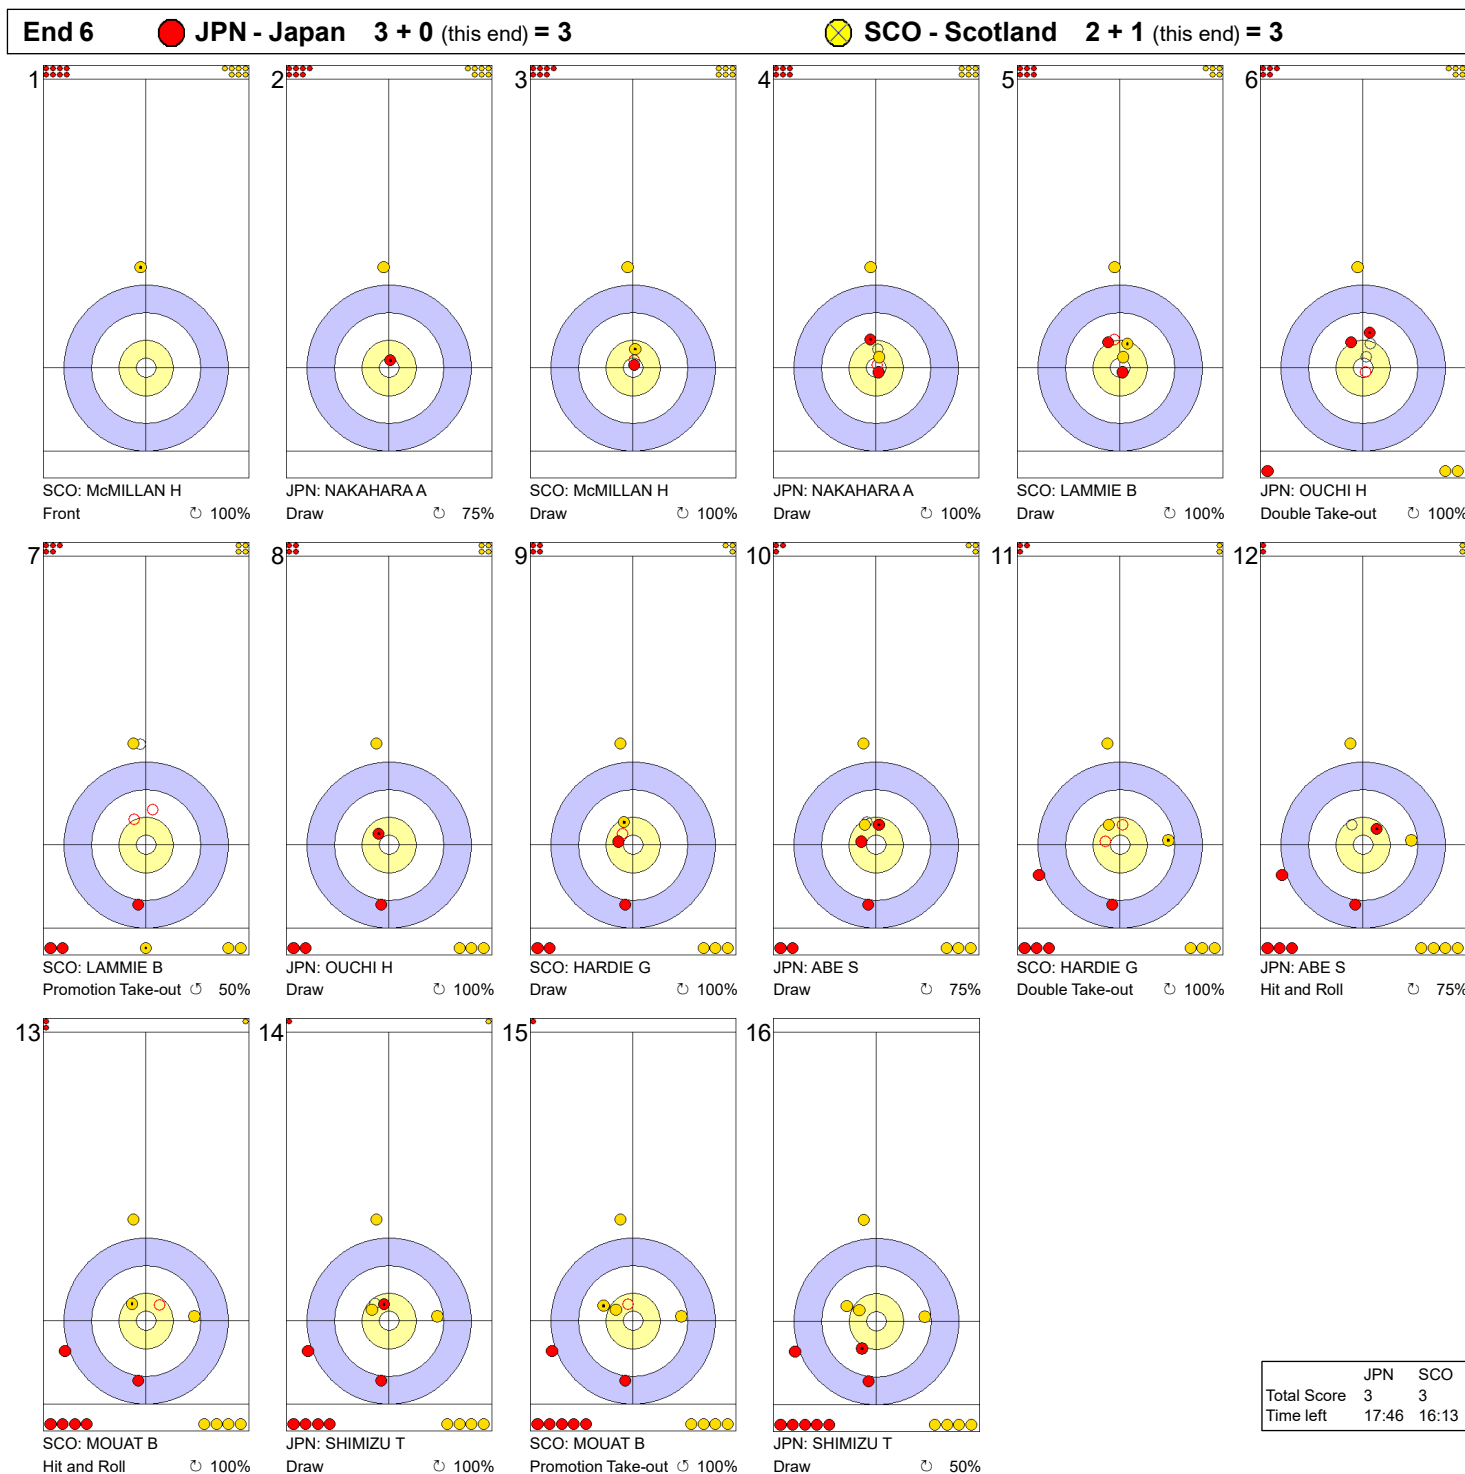

**Game - Shot by Shot**

**Legend:**  
 ↻ Clockwise      ↺ Counter-clockwise      - Not considered

Game - Shot by Shot

**Legend:**  
 ↻ Clockwise      ↺ Counter-clockwise      - Not considered

Game - Shot by Shot

**Legend:**  
 ↻ Clockwise      ↺ Counter-clockwise      - Not considered

Game - Shot by Shot

**Legend:**  
 ↻ Clockwise      ↺ Counter-clockwise      - Not considered

Game - Shot by Shot

**Legend:**  
 ↻ Clockwise      ↺ Counter-clockwise      - Not considered

Game - Shot by Shot

**Legend:**  
 ↻ Clockwise      ↺ Counter-clockwise      - Not considered

**Game - Shot by Shot**

**Legend:**  
 ↻ Clockwise      ↺ Counter-clockwise      - Not considered

**Game - Shot by Shot**

**Legend:**  
 ↻ Clockwise      ↺ Counter-clockwise      - Not considered

Game - Shot by Shot

**Legend:**  
 ⤵ Clockwise      ⤴ Counter-clockwise      - Not considered