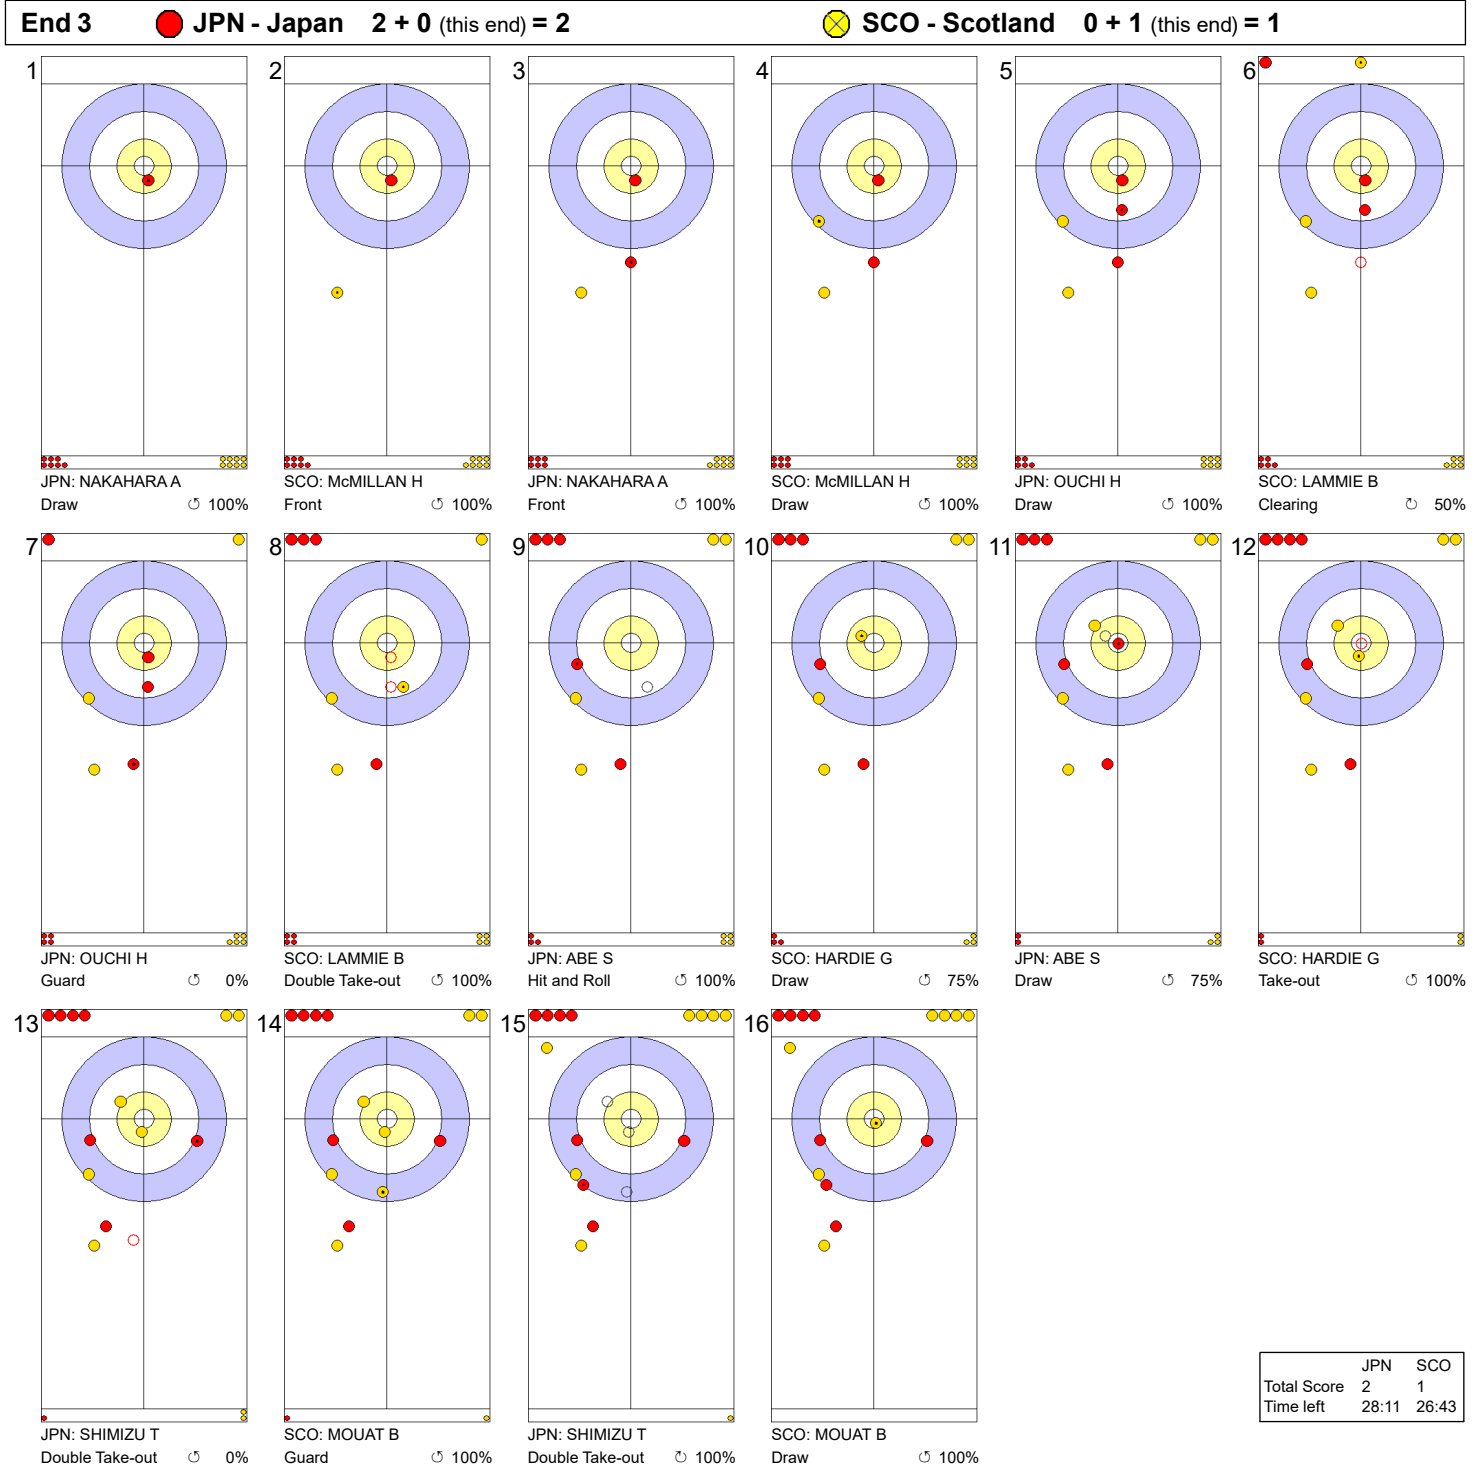

**Game - Shot by Shot**

**Legend:**  
 ↻ Clockwise      ↺ Counter-clockwise      - Not considered

Game - Shot by Shot

**Legend:**  
 ↻ Clockwise      ↺ Counter-clockwise      - Not considered

Game - Shot by Shot

**Legend:**  
 ↻ Clockwise      ↺ Counter-clockwise      - Not considered

Game - Shot by Shot

**Legend:**  
 ↻ Clockwise      ↺ Counter-clockwise      - Not considered

Game - Shot by Shot

**Legend:**  
 ↻ Clockwise      ↺ Counter-clockwise      - Not considered

Game - Shot by Shot

**Legend:**  
 ↻ Clockwise      ↺ Counter-clockwise      - Not considered

**Game - Shot by Shot**

**Legend:**  
 ↻ Clockwise      ↺ Counter-clockwise      - Not considered

**Game - Shot by Shot**

**Legend:**  
 ↻ Clockwise      ↺ Counter-clockwise      - Not considered

Game - Shot by Shot

**Legend:**  
 ⤵ Clockwise      ⤴ Counter-clockwise      - Not considered