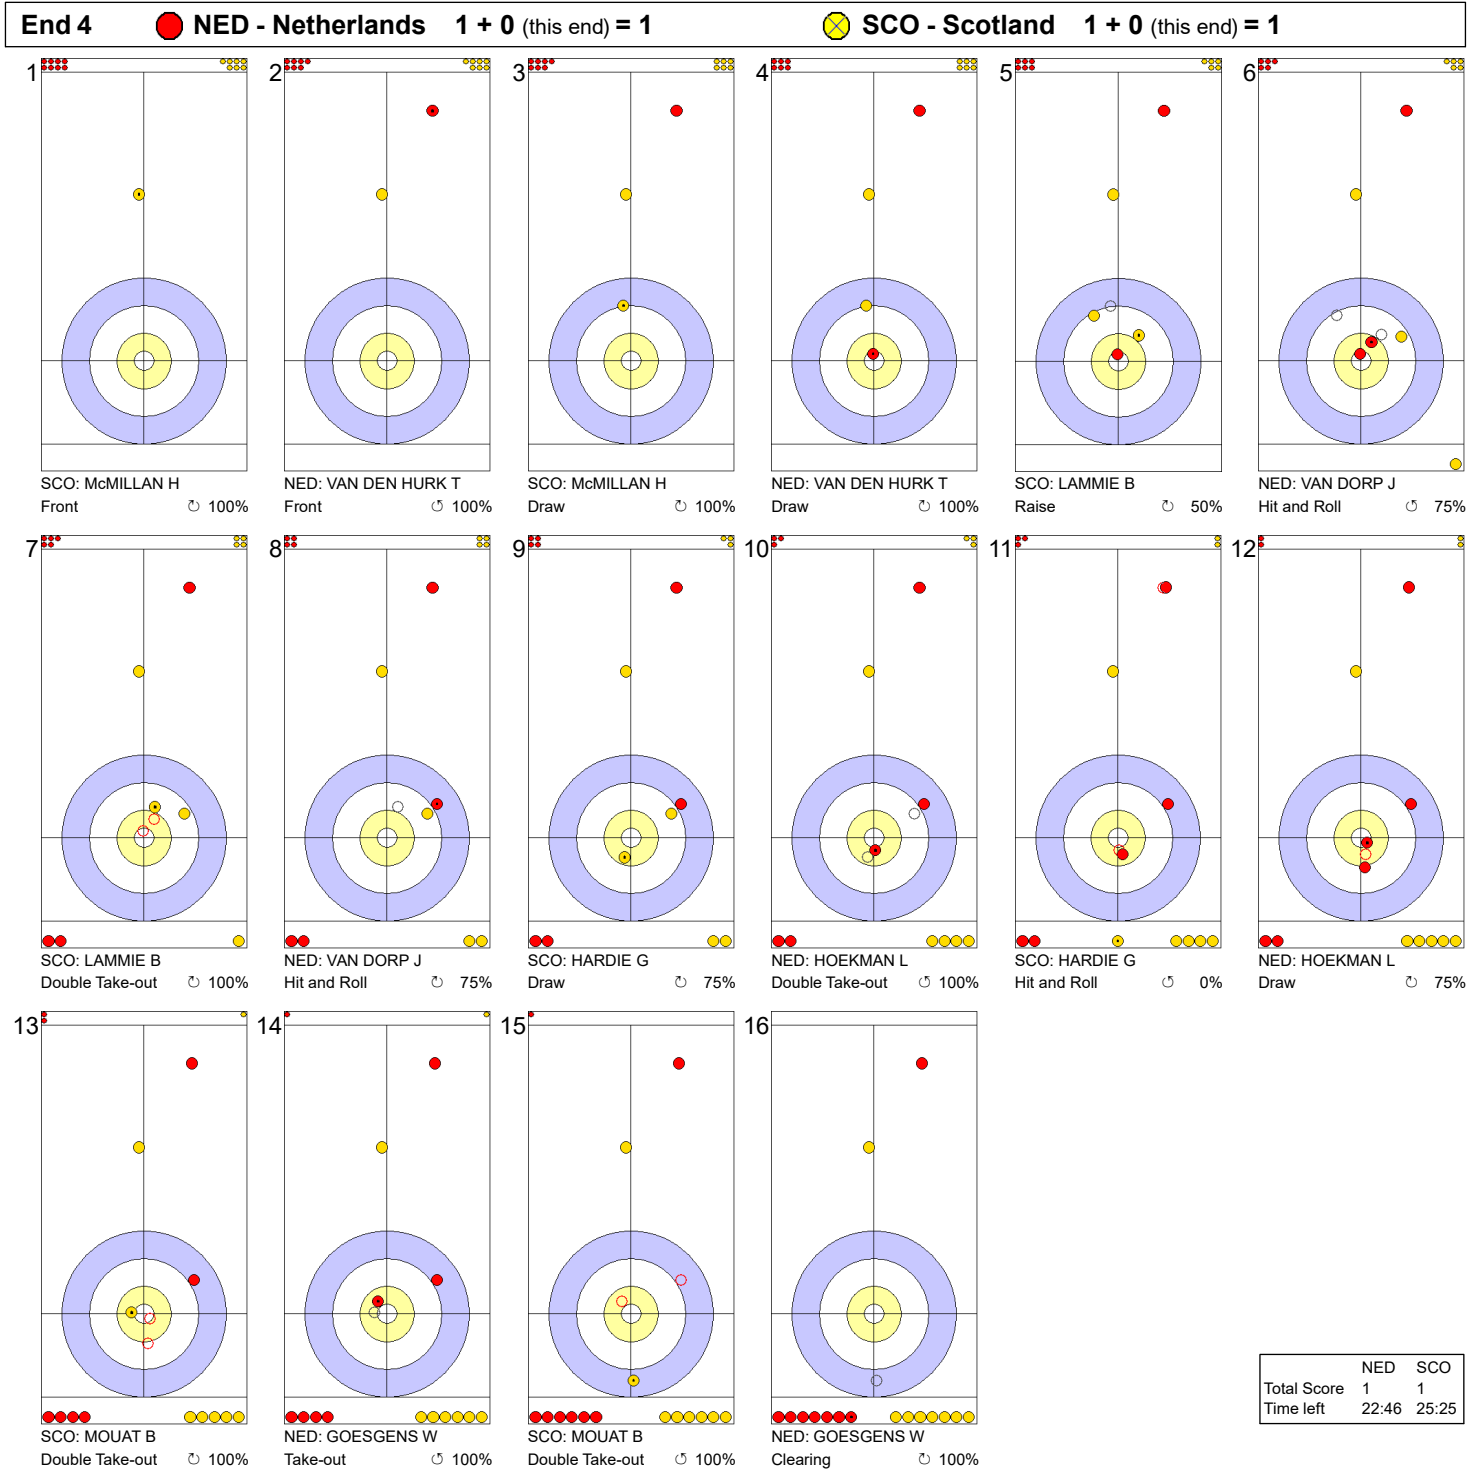

Game - Shot by Shot

Legend:
 ↻ Clockwise ↺ Counter-clockwise - Not considered

THU 4 APR 2024
Start Time 9:00

Round Robin Session 15 - Sheet A

Game - Shot by Shot

Legend:

↻ Clockwise ↺ Counter-clockwise - Not considered

THU 4 APR 2024
Start Time 9:00

Round Robin Session 15 - Sheet A

Game - Shot by Shot

Legend:
 ↻ Clockwise ↺ Counter-clockwise - Not considered

THU 4 APR 2024
Start Time 9:00

Round Robin Session 15 - Sheet A