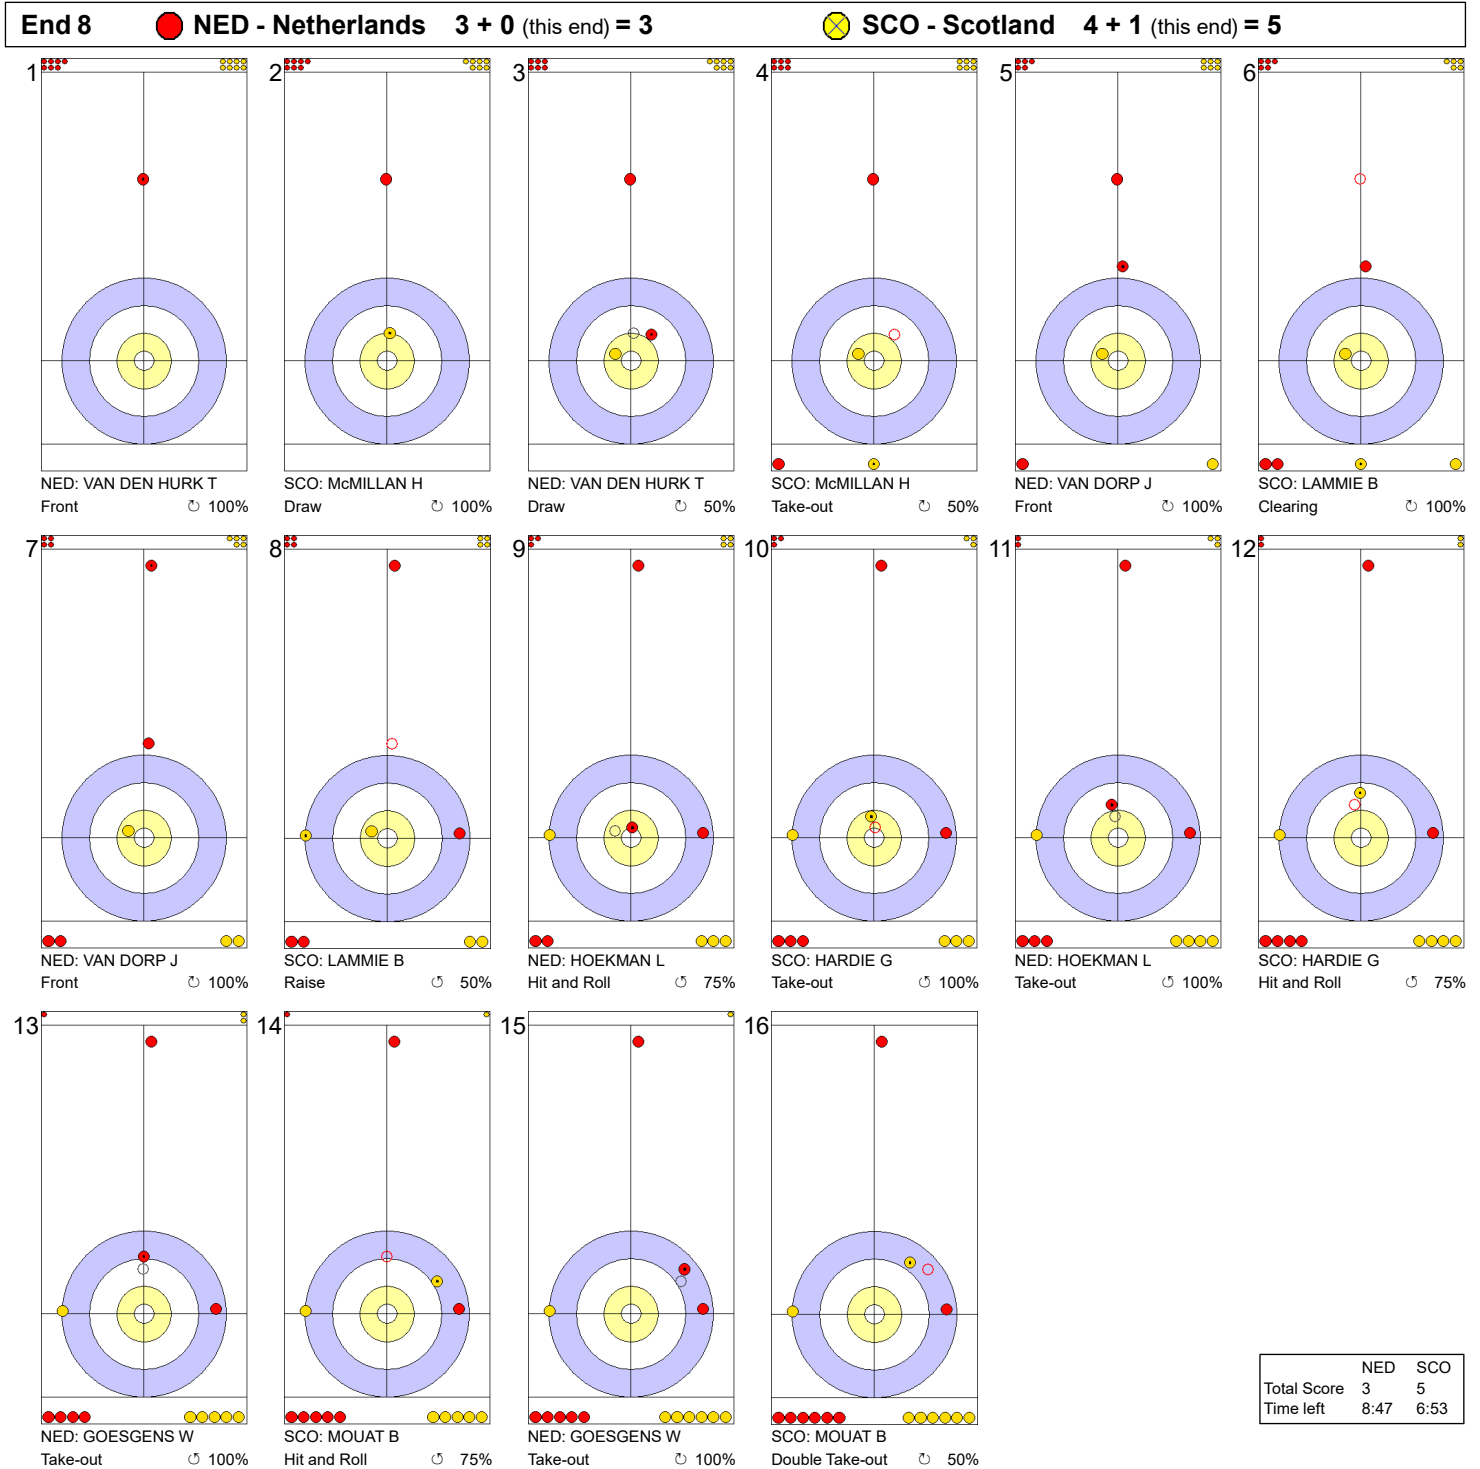

Game - Shot by Shot

Legend:
 ↻ Clockwise ↺ Counter-clockwise - Not considered

THU 4 APR 2024
Start Time 9:00

Round Robin Session 15 - Sheet A

Game - Shot by Shot

Legend:

↻ Clockwise ↺ Counter-clockwise - Not considered

THU 4 APR 2024
Start Time 9:00

Round Robin Session 15 - Sheet A

Game - Shot by Shot

Legend:
 ↻ Clockwise ↺ Counter-clockwise - Not considered

THU 4 APR 2024
Start Time 9:00

Round Robin Session 15 - Sheet A