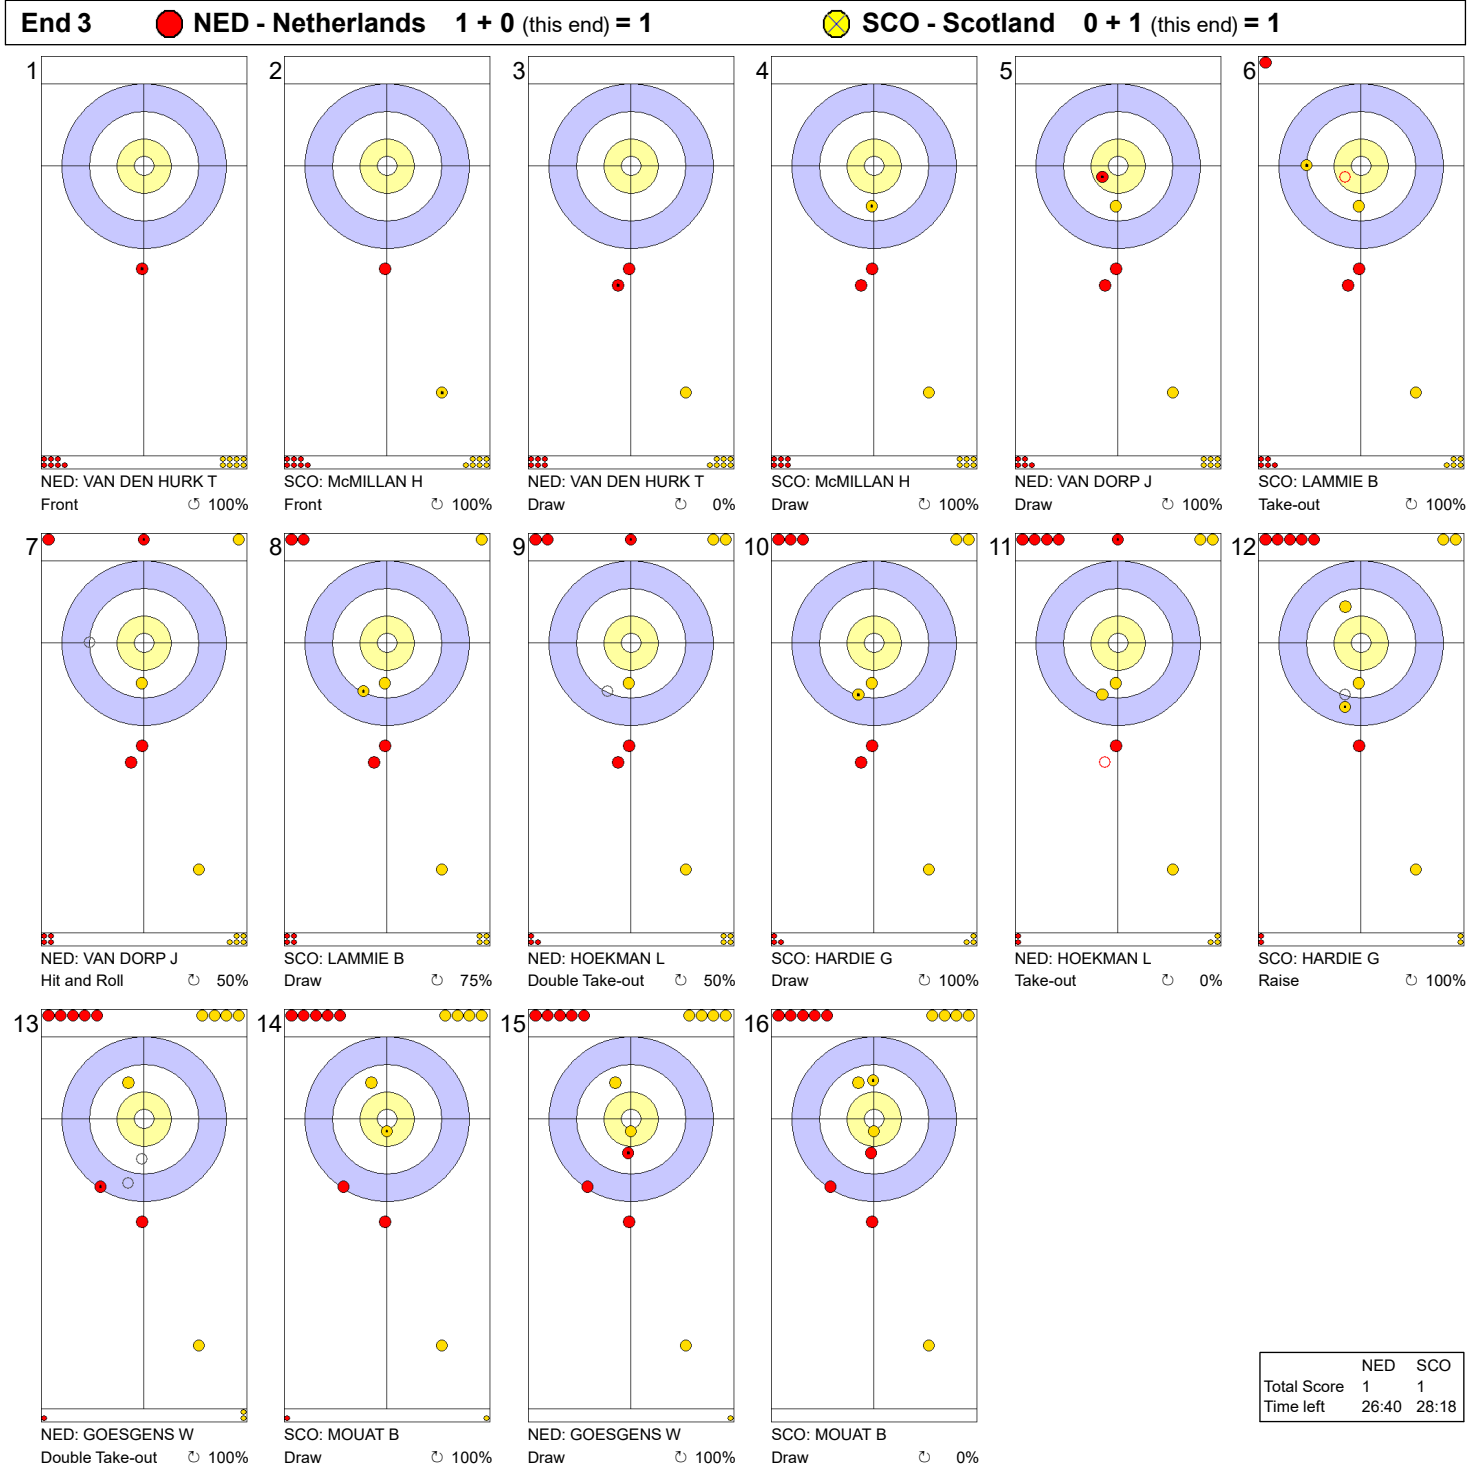

Game - Shot by Shot

Legend:
 ↻ Clockwise ↺ Counter-clockwise - Not considered

THU 4 APR 2024
Start Time 9:00

Round Robin Session 15 - Sheet A

Game - Shot by Shot

Legend:

↻ Clockwise ↺ Counter-clockwise - Not considered

THU 4 APR 2024
Start Time 9:00

Round Robin Session 15 - Sheet A

Game - Shot by Shot

Legend:
 ↻ Clockwise ↺ Counter-clockwise - Not considered

THU 4 APR 2024
Start Time 9:00

Round Robin Session 15 - Sheet A