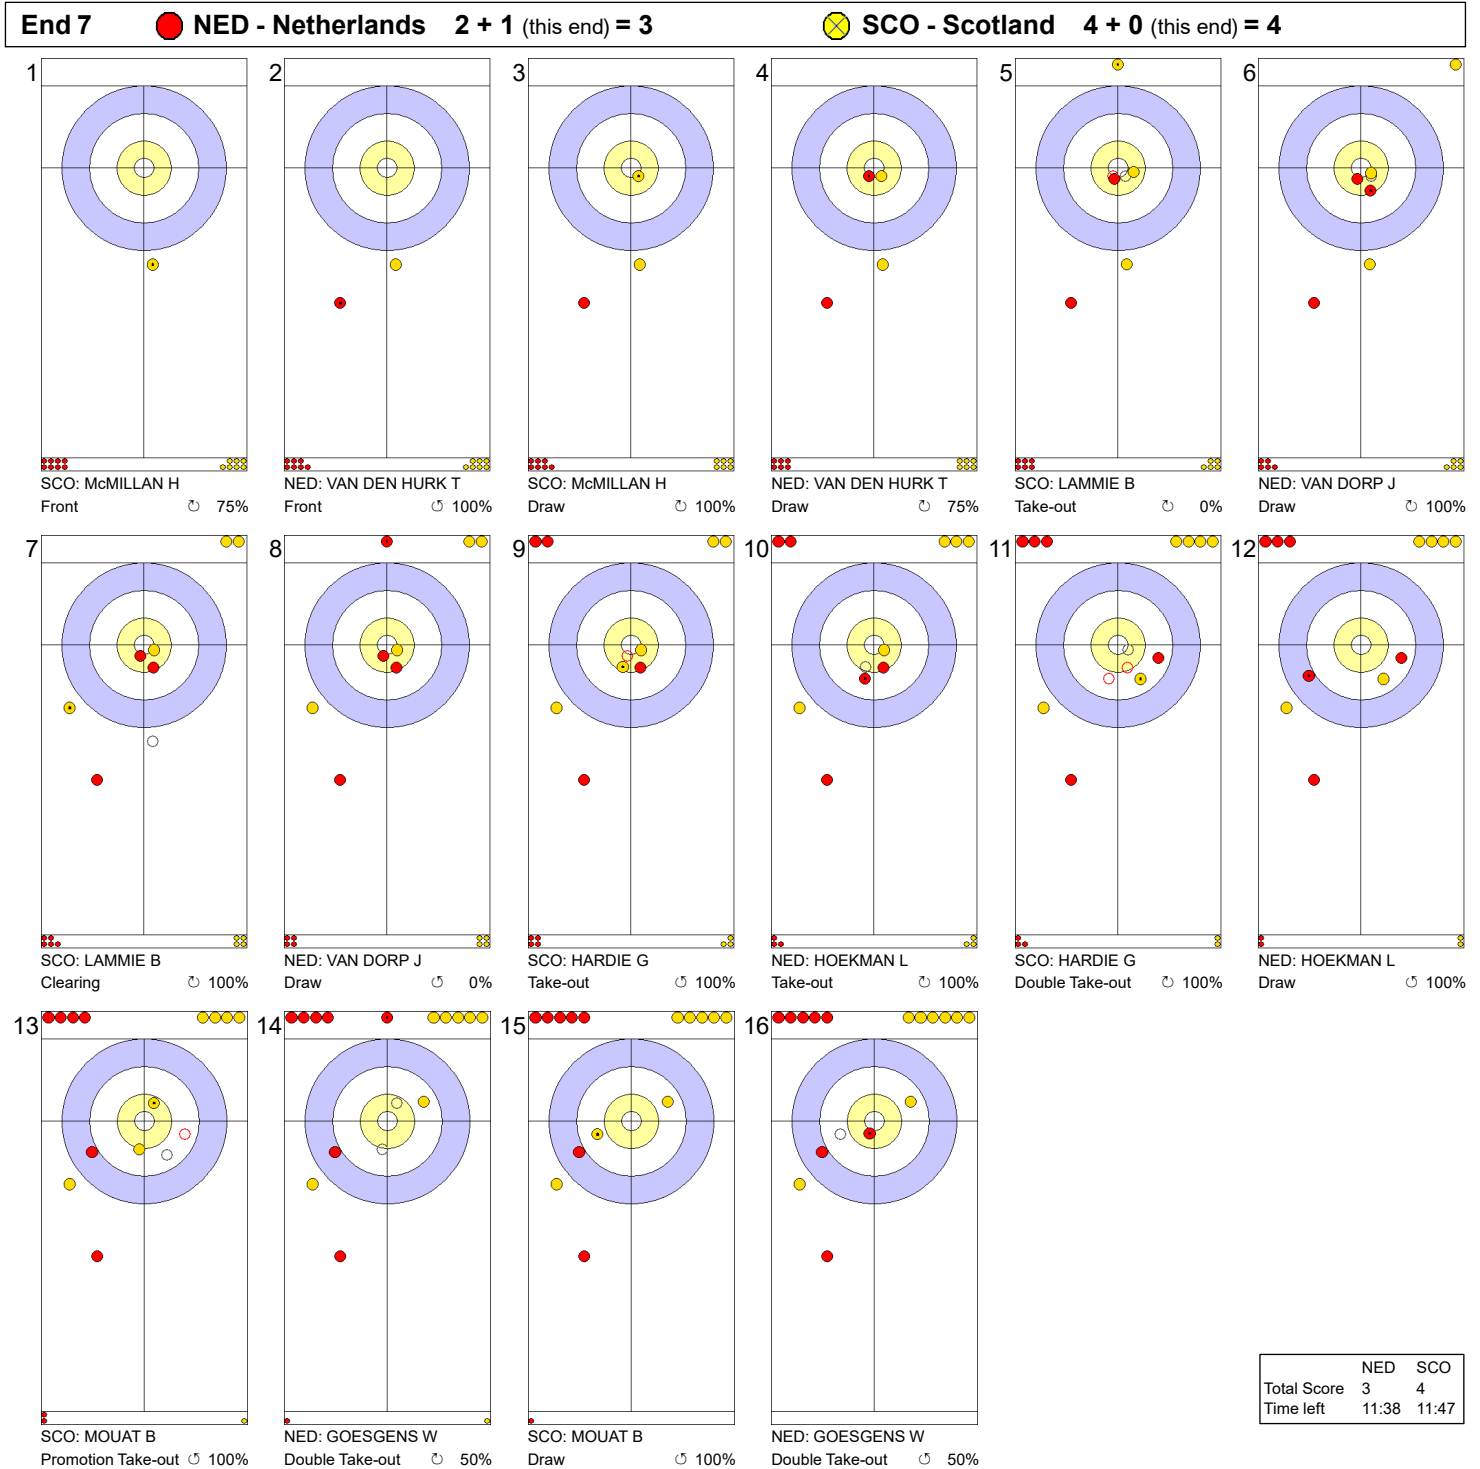

Game - Shot by Shot

Legend:
 ↻ Clockwise ↺ Counter-clockwise - Not considered

THU 4 APR 2024
Start Time 9:00

Round Robin Session 15 - Sheet A

Game - Shot by Shot

Legend:

↻ Clockwise ↺ Counter-clockwise - Not considered

THU 4 APR 2024
Start Time 9:00

Round Robin Session 15 - Sheet A

Game - Shot by Shot

Legend:
 ↻ Clockwise ↺ Counter-clockwise - Not considered

THU 4 APR 2024
Start Time 9:00

Round Robin Session 15 - Sheet A