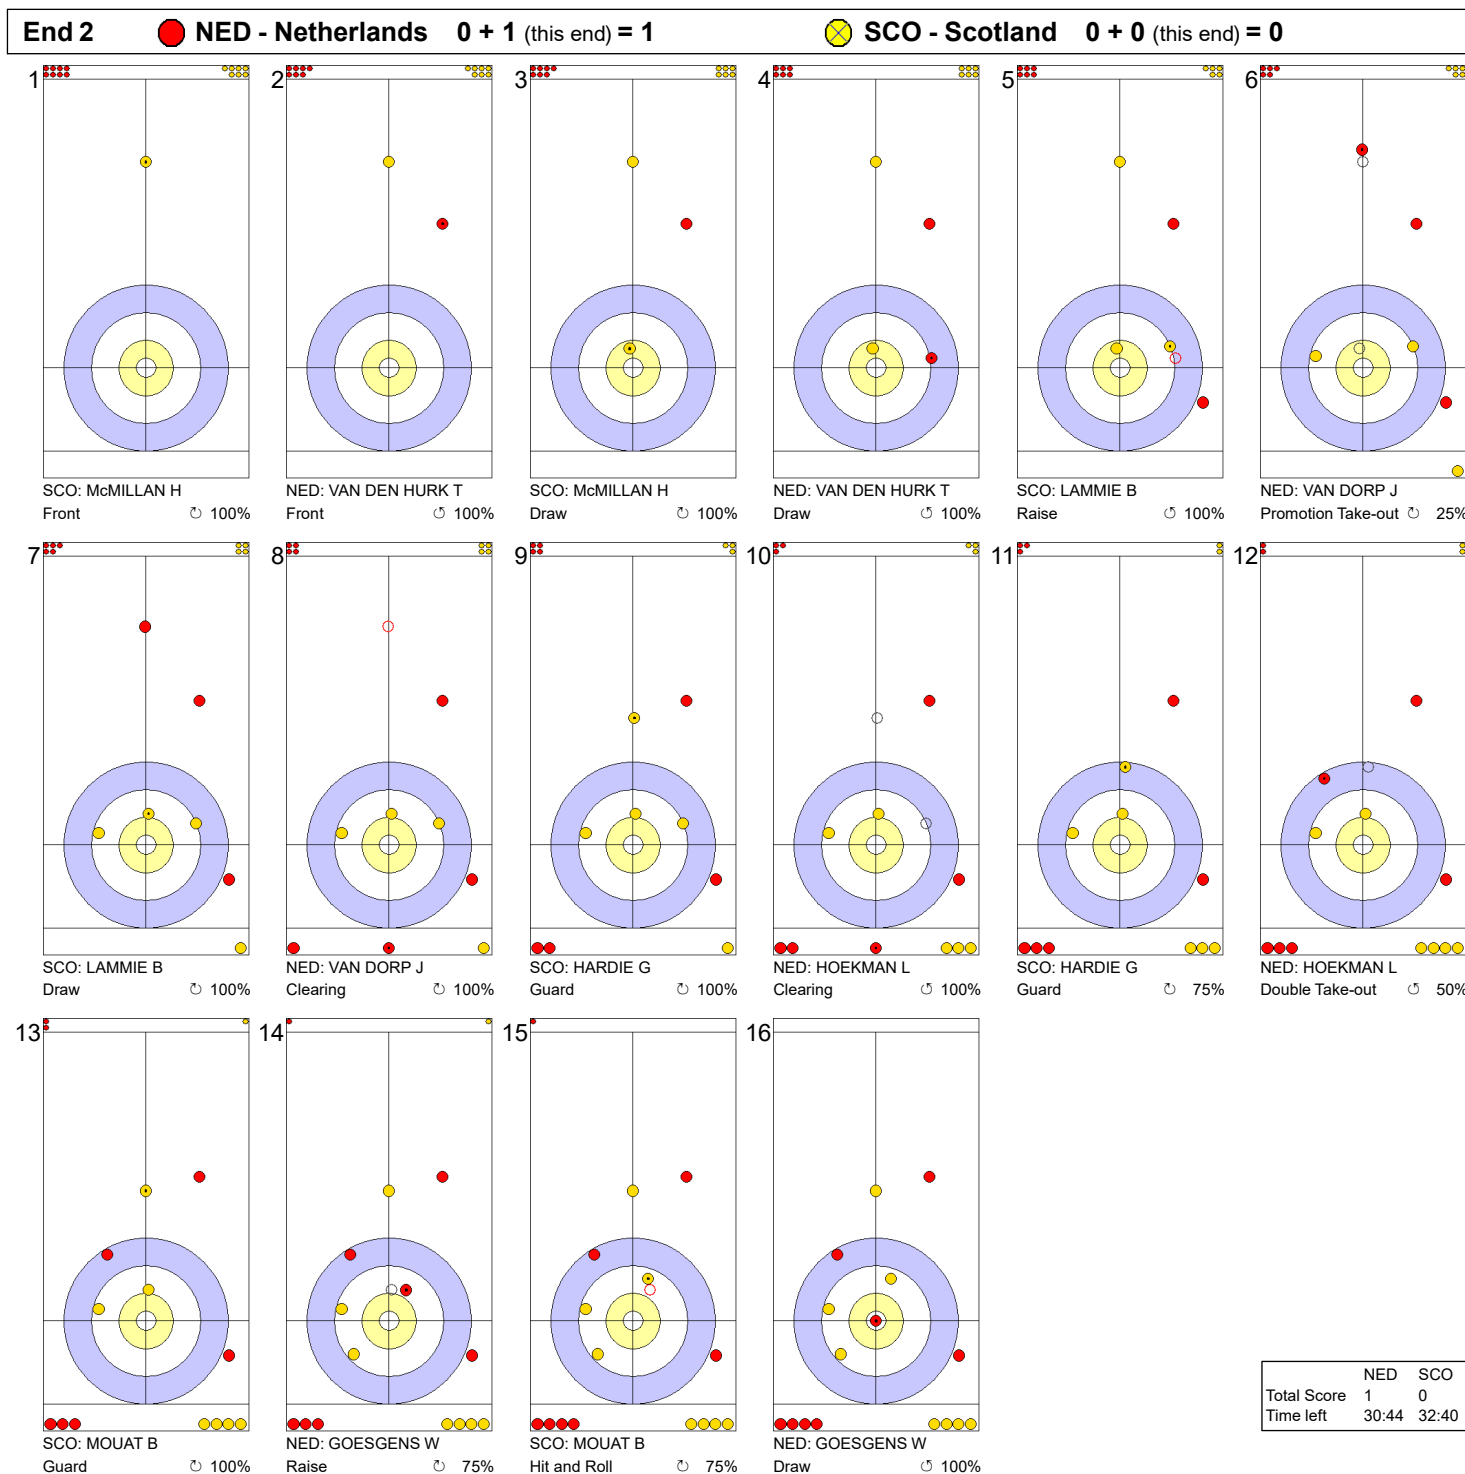

Game - Shot by Shot

Legend:
 ↻ Clockwise ↺ Counter-clockwise - Not considered

THU 4 APR 2024
Start Time 9:00

Round Robin Session 15 - Sheet A

Game - Shot by Shot

Legend:

↻ Clockwise ↺ Counter-clockwise - Not considered

THU 4 APR 2024
Start Time 9:00

Round Robin Session 15 - Sheet A

Game - Shot by Shot

Legend:
 ↻ Clockwise ↺ Counter-clockwise - Not considered

THU 4 APR 2024
Start Time 9:00

Round Robin Session 15 - Sheet A