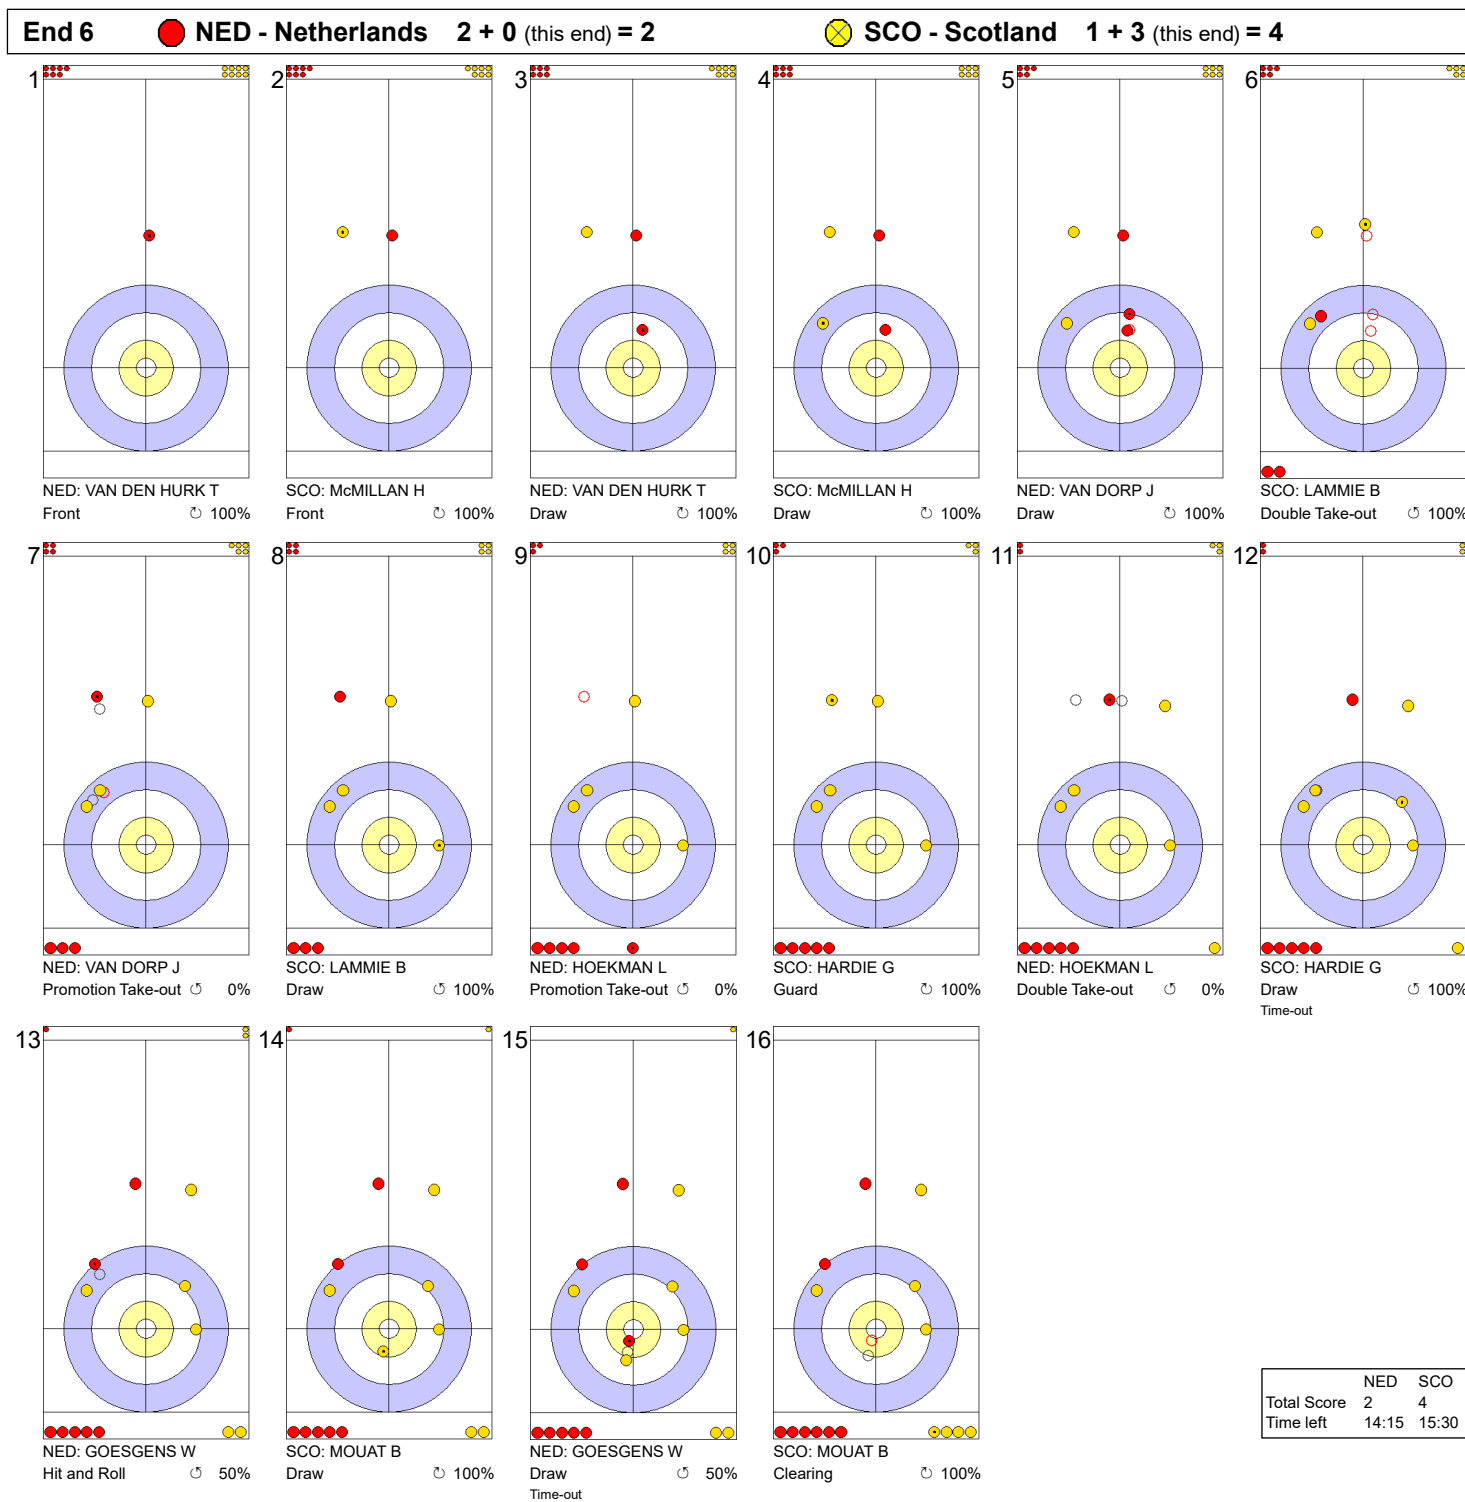

Game - Shot by Shot

Legend:
 ↻ Clockwise ↺ Counter-clockwise - Not considered

THU 4 APR 2024
Start Time 9:00

Round Robin Session 15 - Sheet A

Game - Shot by Shot

Legend:

↻ Clockwise ↺ Counter-clockwise - Not considered

THU 4 APR 2024
Start Time 9:00

Round Robin Session 15 - Sheet A

Game - Shot by Shot

Legend:
 ↻ Clockwise ↺ Counter-clockwise - Not considered

THU 4 APR 2024
Start Time 9:00

Round Robin Session 15 - Sheet A