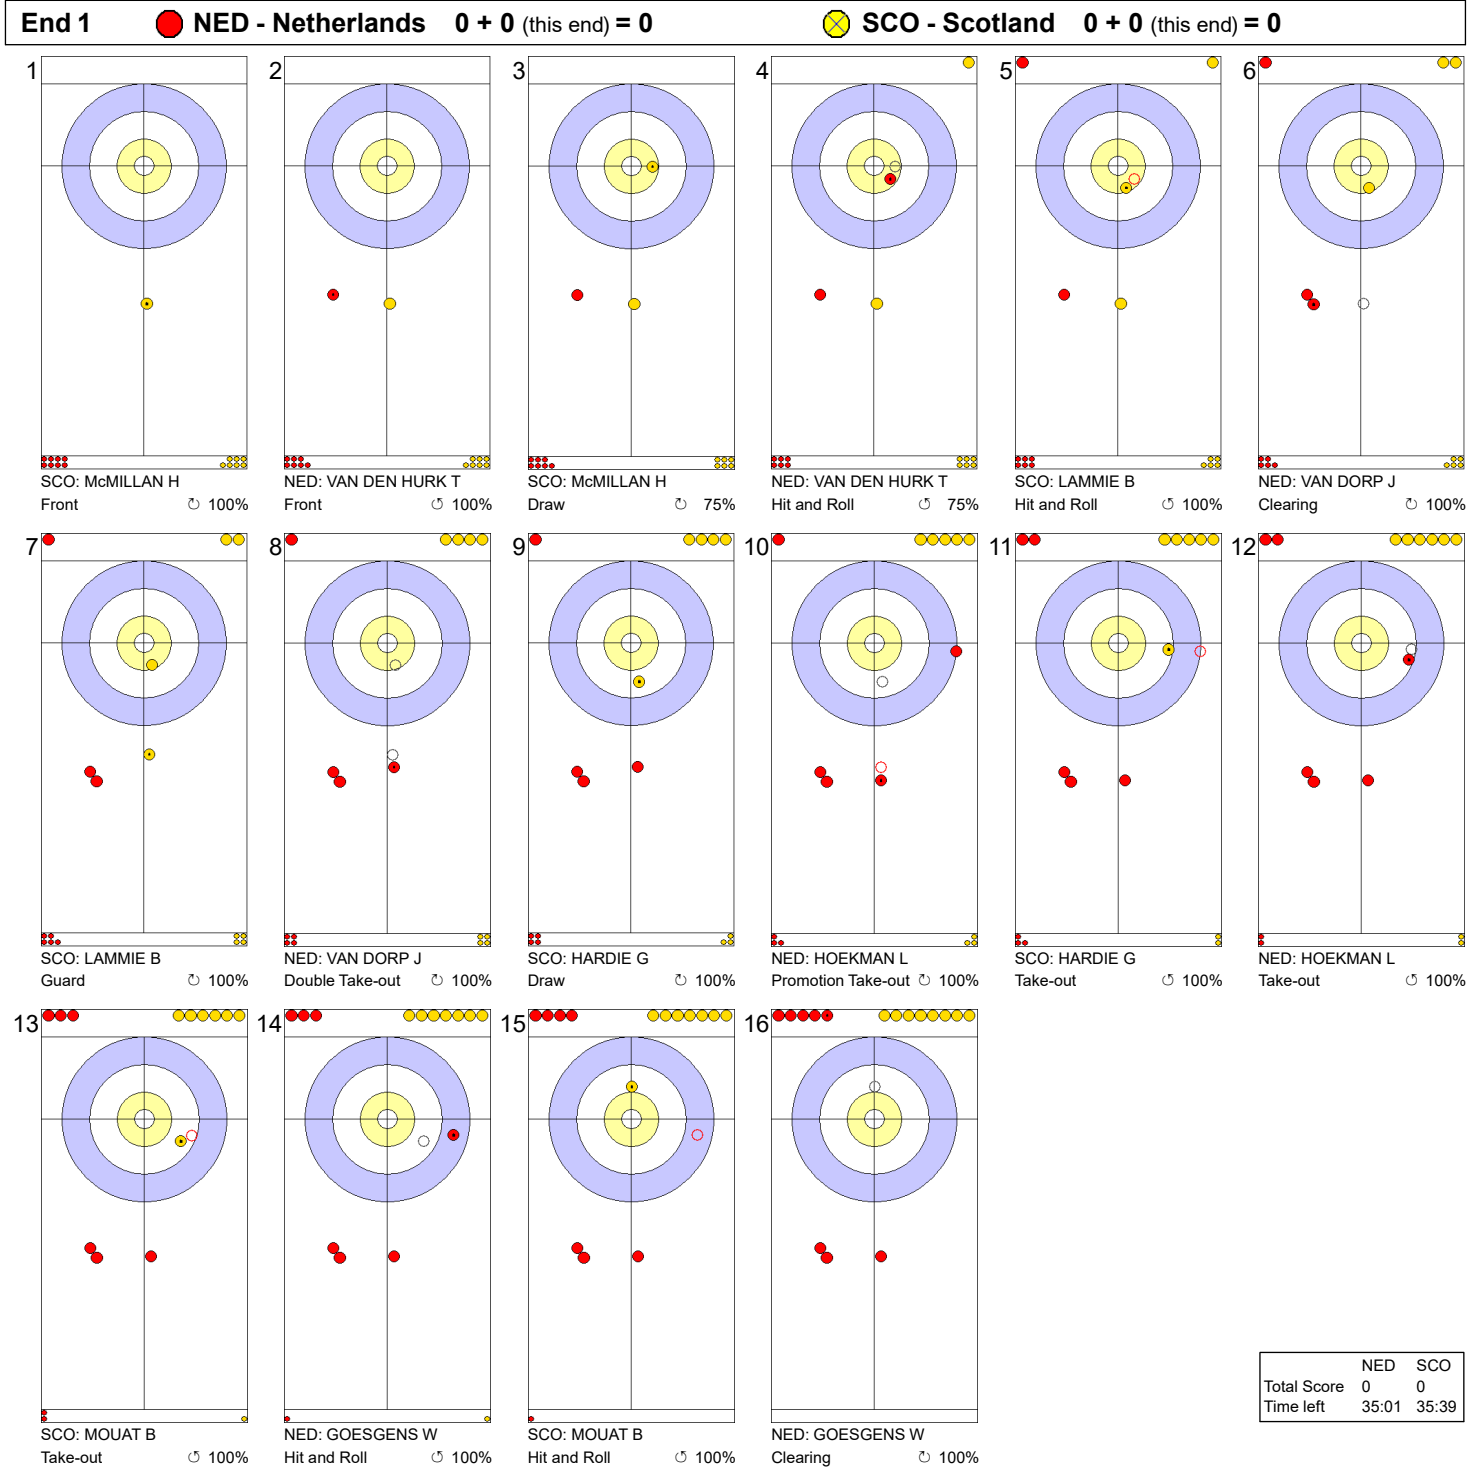

Game - Shot by Shot

Legend:
 ↻ Clockwise ↺ Counter-clockwise - Not considered

THU 4 APR 2024
Start Time 9:00

Round Robin Session 15 - Sheet A

Game - Shot by Shot

Legend:

↻ Clockwise ↺ Counter-clockwise - Not considered

THU 4 APR 2024
Start Time 9:00

Round Robin Session 15 - Sheet A

Game - Shot by Shot

Legend:
 ↻ Clockwise ↺ Counter-clockwise - Not considered

THU 4 APR 2024
Start Time 9:00

Round Robin Session 15 - Sheet A