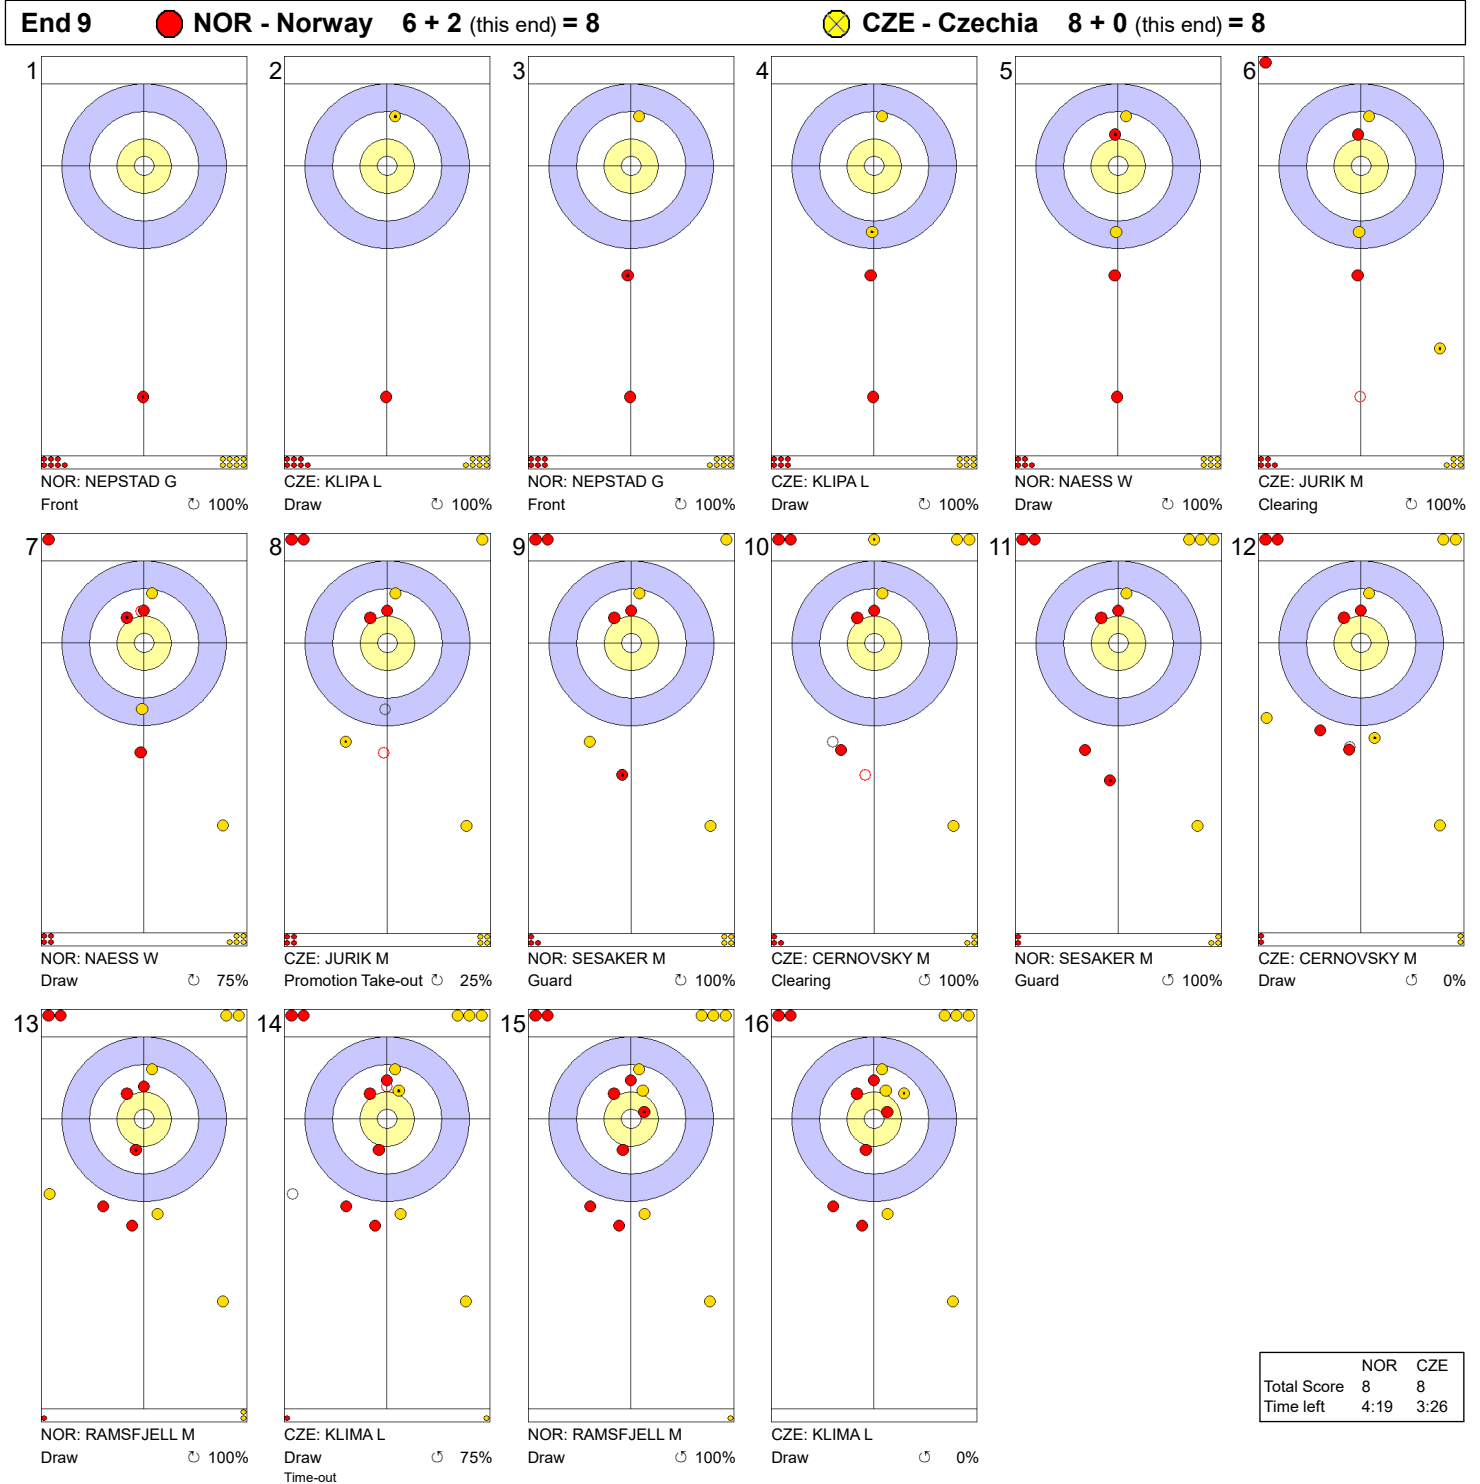

⤵ Clockwise ⤴ Counter-clockwise - Not considered

Game - Shot by Shot

Legend:
 ↻ Clockwise ↺ Counter-clockwise - Not considered

THU 4 APR 2024
Start Time 14:00

Round Robin Session 16 - Sheet B

Game - Shot by Shot

Legend:
 ↻ Clockwise ↺ Counter-clockwise - Not considered

THU 4 APR 2024
Start Time 14:00

Round Robin Session 16 - Sheet B

Game - Shot by Shot

End 8 ● NOR - Norway 4 + 2 (this end) = 6 ● CZE - Czechia 8 + 0 (this end) = 8

	NOR	CZE
Total Score	6	8
Time left	7:29	6:34

Legend:
 ↻ Clockwise ↺ Counter-clockwise - Not considered

Game - Shot by Shot

Legend:
 ↻ Clockwise ↺ Counter-clockwise - Not considered

THU 4 APR 2024
Start Time 14:00

Round Robin Session 16 - Sheet B

Game - Shot by Shot

Legend:
 ↻ Clockwise ↺ Counter-clockwise - Not considered