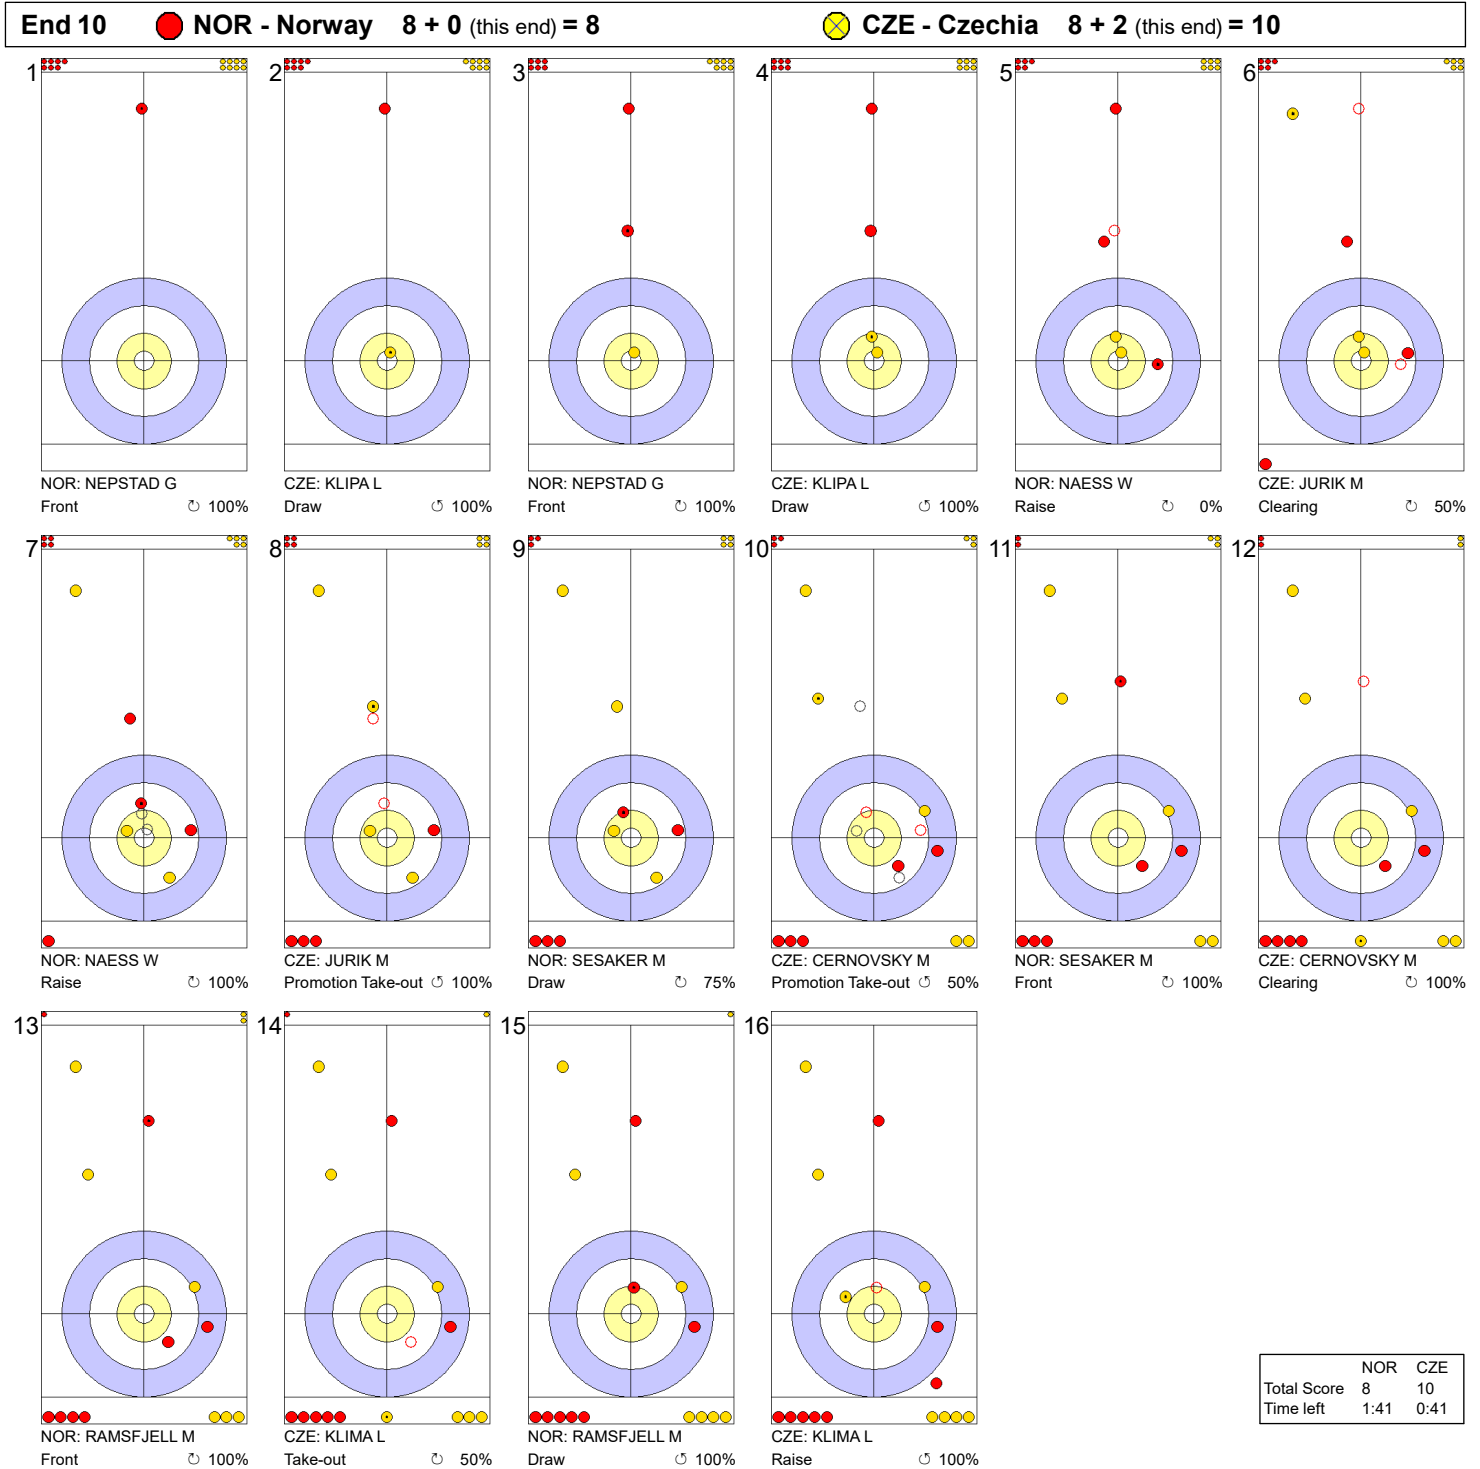

THU 4 APR 2024
Start Time 14:00

Round Robin Session 16 - Sheet B

Game - Shot by Shot

Legend:
 ↻ Clockwise ↺ Counter-clockwise - Not considered

THU 4 APR 2024
Start Time 14:00

Round Robin Session 16 - Sheet B

Legend:
 ↻ Clockwise ↺ Counter-clockwise - Not considered

THU 4 APR 2024
Start Time 14:00

Round Robin Session 16 - Sheet B

Game - Shot by Shot

End 8 ● NOR - Norway 4 + 2 (this end) = 6 ● CZE - Czechia 8 + 0 (this end) = 8

	NOR	CZE
Total Score	6	8
Time left	7:29	6:34

Legend:
 ↻ Clockwise ↺ Counter-clockwise - Not considered

Game - Shot by Shot

Legend:
 ↻ Clockwise ↺ Counter-clockwise - Not considered

THU 4 APR 2024
Start Time 14:00

Round Robin Session 16 - Sheet B

Game - Shot by Shot

Legend:
 ↻ Clockwise ↺ Counter-clockwise - Not considered