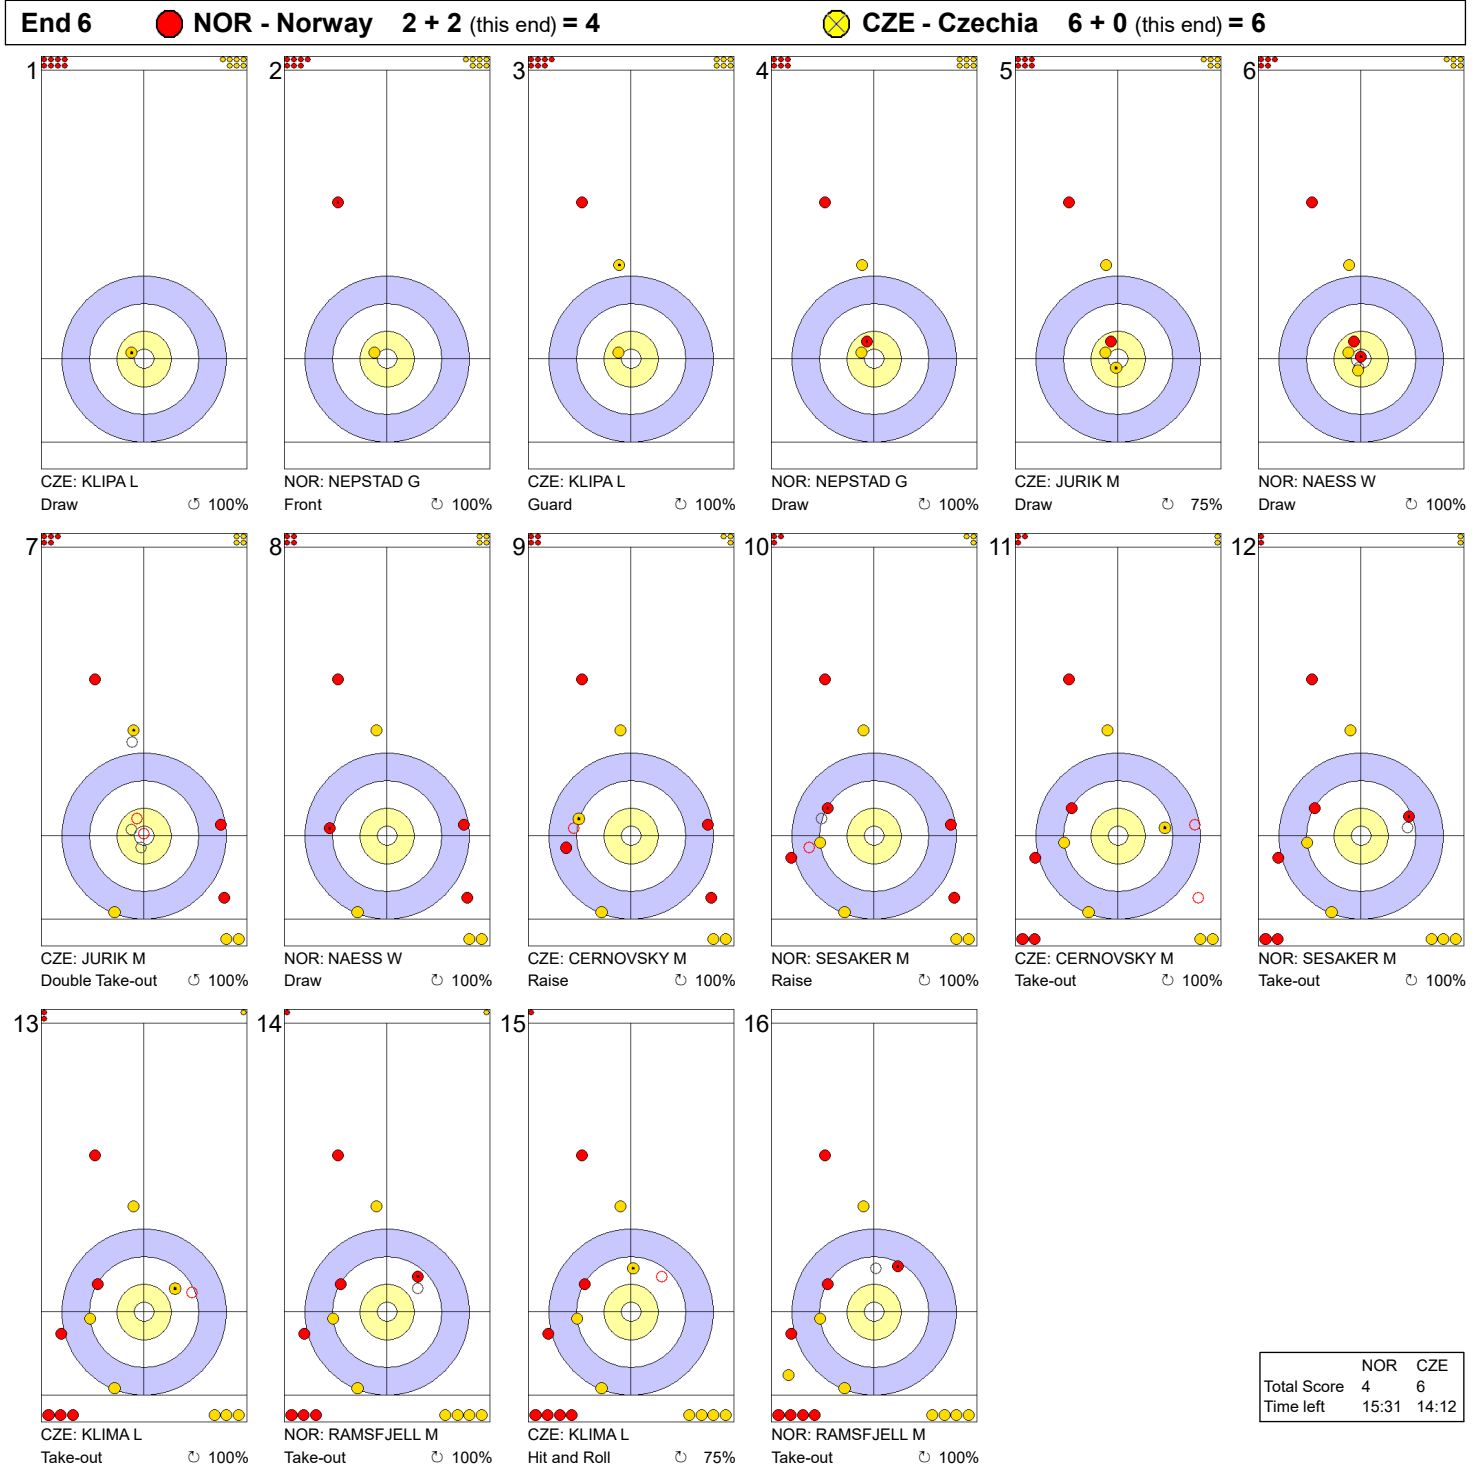

THU 4 APR 2024
Start Time 14:00

Round Robin Session 16 - Sheet B

Game - Shot by Shot

Legend:
 ↻ Clockwise ↺ Counter-clockwise - Not considered

THU 4 APR 2024
Start Time 14:00

Round Robin Session 16 - Sheet B

	NOR	CZE
Total Score	2	2
Time left	26:52	27:46

Legend:
 ↻ Clockwise ↺ Counter-clockwise - Not considered

Game - Shot by Shot

Legend:
 ↻ Clockwise ↺ Counter-clockwise - Not considered

Game - Shot by Shot

Legend:

⤵ Clockwise ⤴ Counter-clockwise - Not considered

Game - Shot by Shot

Legend:
 ↻ Clockwise ↺ Counter-clockwise - Not considered

THU 4 APR 2024
Start Time 14:00

Round Robin Session 16 - Sheet B

Game - Shot by Shot

Legend:
 ↻ Clockwise ↺ Counter-clockwise - Not considered

THU 4 APR 2024
Start Time 14:00

Round Robin Session 16 - Sheet B

Game - Shot by Shot

End 8 ● NOR - Norway 4 + 2 (this end) = 6 ● CZE - Czechia 8 + 0 (this end) = 8