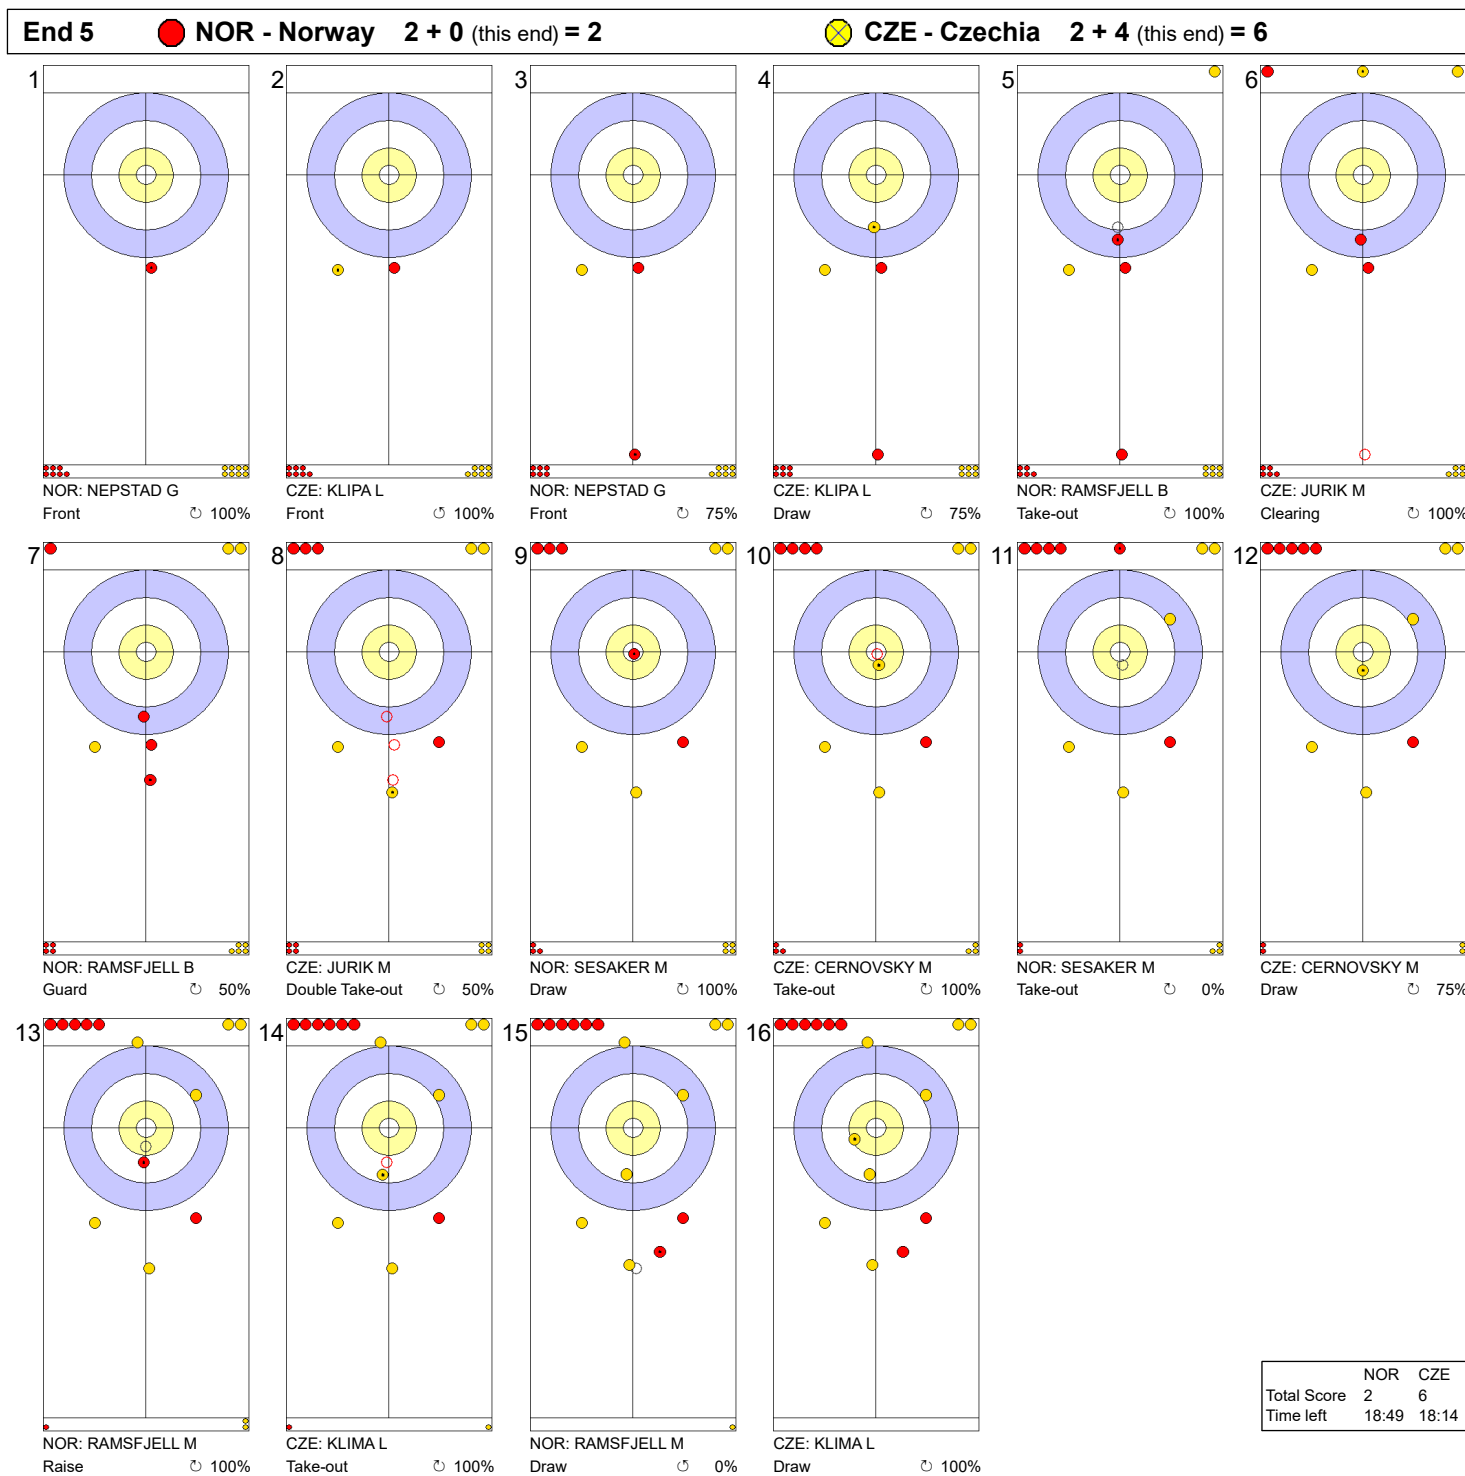

Game - Shot by Shot

Legend:
 ↻ Clockwise ↺ Counter-clockwise - Not considered

Game - Shot by Shot

End 3 ● **NOR - Norway** 0 + 2 (this end) = 2 ⊗ **CZE - Czechia** 2 + 0 (this end) = 2

Shot	Player	Shot Type	Success
1	CZE: KLIPA L	Draw	100%
2	NOR: NEPSTAD G	Front	100%
3	CZE: KLIPA L	Front	75%
4	NOR: NEPSTAD G	Raise	100%
5	CZE: JURIK M	Draw	75%
6	NOR: RAMSFJELL B	Raise	100%
7	CZE: JURIK M	Promotion Take-out	75%
8	NOR: RAMSFJELL B	Double Take-out	50%
9	CZE: CERNOVSKY M	Double Take-out	50%
10	NOR: SESAKER M	Hit and Roll	75%
11	CZE: CERNOVSKY M	Take-out	100%
12	NOR: SESAKER M	Hit and Roll	75%
13	CZE: KLIMA L	Take-out	0%
14	NOR: RAMSFJELL M	Raise	100%
15	CZE: KLIMA L	Draw	75%
16	NOR: RAMSFJELL M	Draw	100%

	NOR	CZE
Total Score	2	2
Time left	26:52	27:46

Legend:
 ↻ Clockwise ↺ Counter-clockwise - Not considered

Game - Shot by Shot

Legend:
 ↻ Clockwise ↺ Counter-clockwise - Not considered

Game - Shot by Shot

Legend:

⤵ Clockwise ⤴ Counter-clockwise - Not considered

Game - Shot by Shot

Legend:
 ↻ Clockwise ↺ Counter-clockwise - Not considered

THU 4 APR 2024
Start Time 14:00

Round Robin Session 16 - Sheet B

Game - Shot by Shot

Legend:
 ↻ Clockwise ↺ Counter-clockwise - Not considered

THU 4 APR 2024
Start Time 14:00

Round Robin Session 16 - Sheet B

Game - Shot by Shot

End 8 ● NOR - Norway 4 + 2 (this end) = 6 ● CZE - Czechia 8 + 0 (this end) = 8