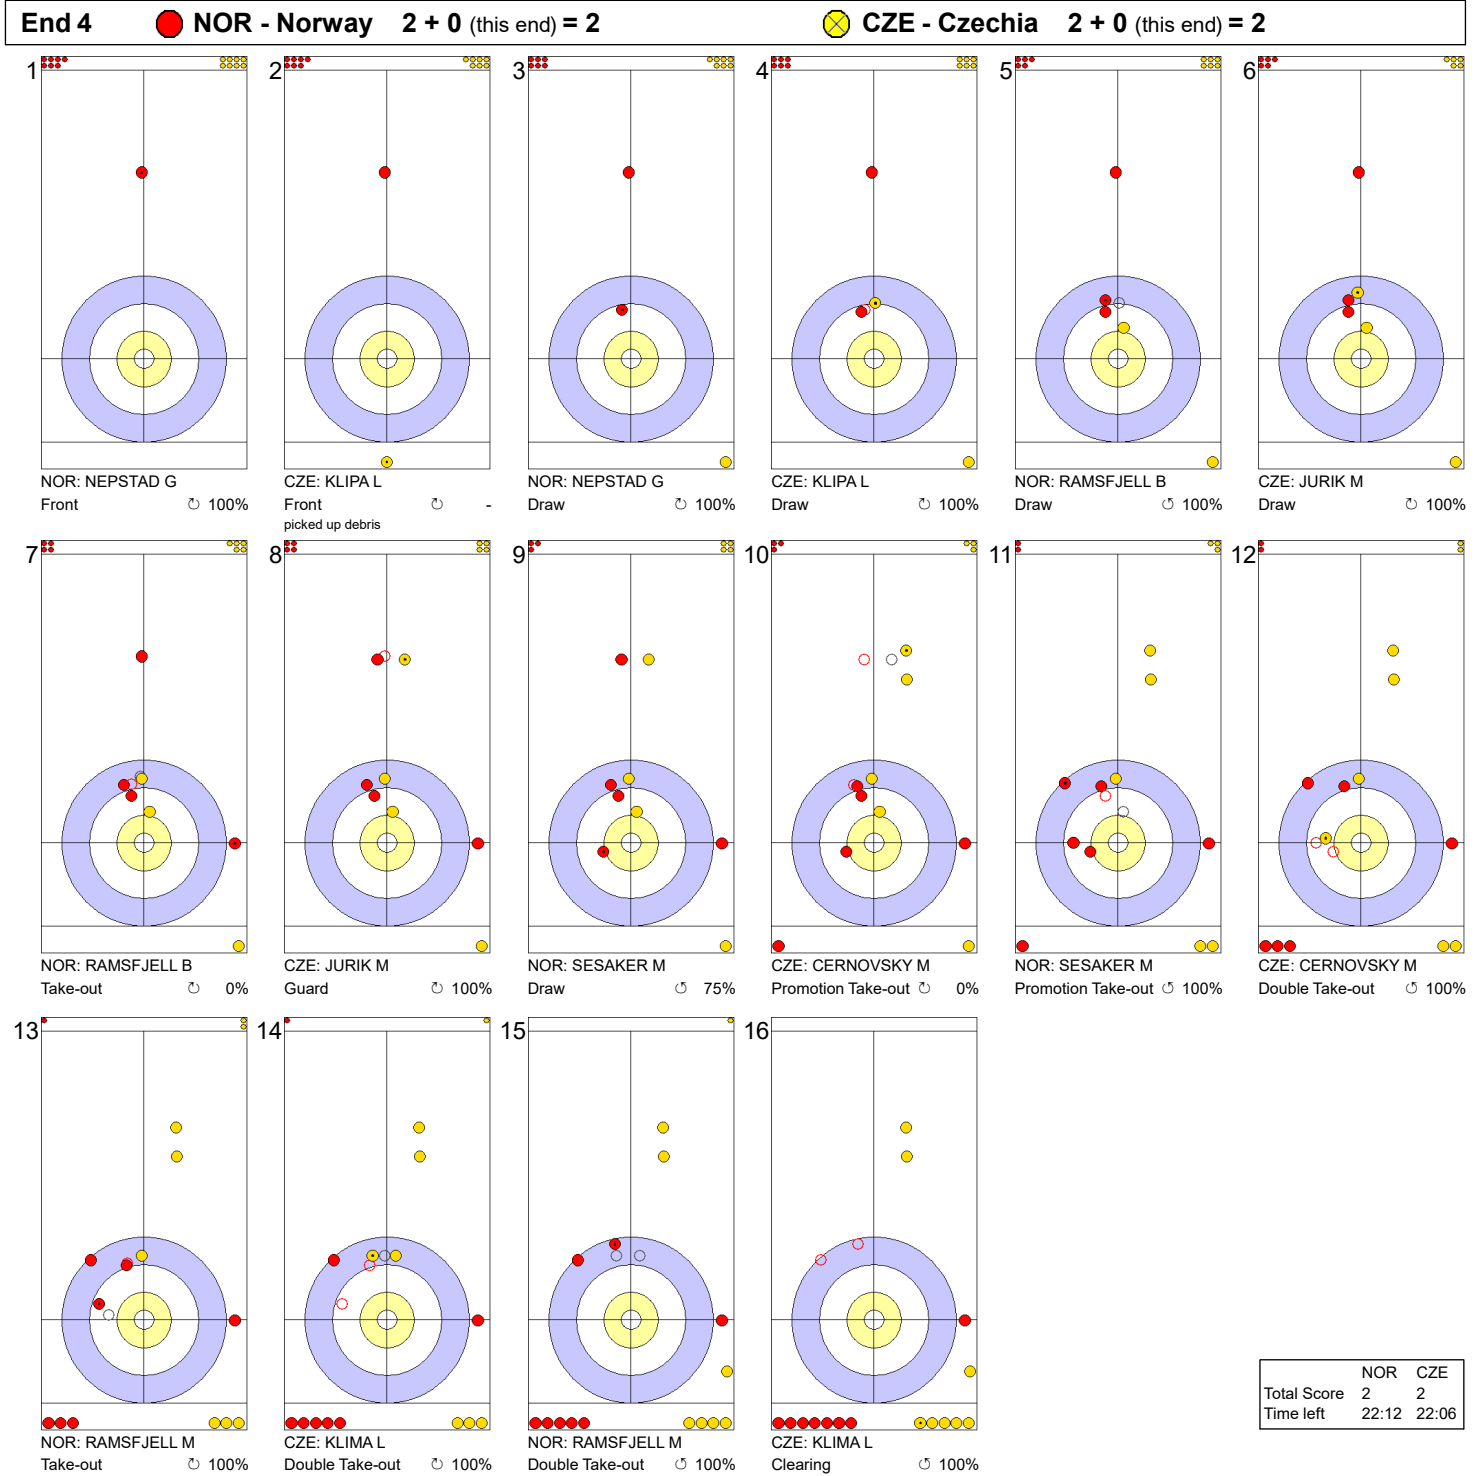

THU 4 APR 2024
Start Time 14:00

Round Robin Session 16 - Sheet B

Game - Shot by Shot

Legend:
 ↻ Clockwise ↺ Counter-clockwise - Not considered

THU 4 APR 2024
Start Time 14:00

Round Robin Session 16 - Sheet B

Game - Shot by Shot

Legend:
 ↻ Clockwise ↺ Counter-clockwise - Not considered

Game - Shot by Shot

End 3 ● **NOR - Norway** 0 + 2 (this end) = 2 ⊗ **CZE - Czechia** 2 + 0 (this end) = 2

Shot	Player	Shot Type	Success
1	CZE: KLIPA L	Draw	100%
2	NOR: NEPSTAD G	Front	100%
3	CZE: KLIPA L	Front	75%
4	NOR: NEPSTAD G	Raise	100%
5	CZE: JURIK M	Draw	75%
6	NOR: RAMSFJELL B	Raise	100%
7	CZE: JURIK M	Promotion Take-out	75%
8	NOR: RAMSFJELL B	Double Take-out	50%
9	CZE: CERNOVSKY M	Double Take-out	50%
10	NOR: SESAKER M	Hit and Roll	75%
11	CZE: CERNOVSKY M	Take-out	100%
12	NOR: SESAKER M	Hit and Roll	75%
13	CZE: KLIMA L	Take-out	0%
14	NOR: RAMSFJELL M	Raise	100%
15	CZE: KLIMA L	Draw	75%
16	NOR: RAMSFJELL M	Draw	100%

	NOR	CZE
Total Score	2	2
Time left	26:52	27:46

Legend:
 ↻ Clockwise ↺ Counter-clockwise - Not considered

Game - Shot by Shot

Legend:
 ↻ Clockwise ↺ Counter-clockwise - Not considered

Game - Shot by Shot

Legend:

⤵ Clockwise ⤴ Counter-clockwise - Not considered

Game - Shot by Shot

Legend:
 ↻ Clockwise ↺ Counter-clockwise - Not considered

THU 4 APR 2024
Start Time 14:00

Round Robin Session 16 - Sheet B

Game - Shot by Shot