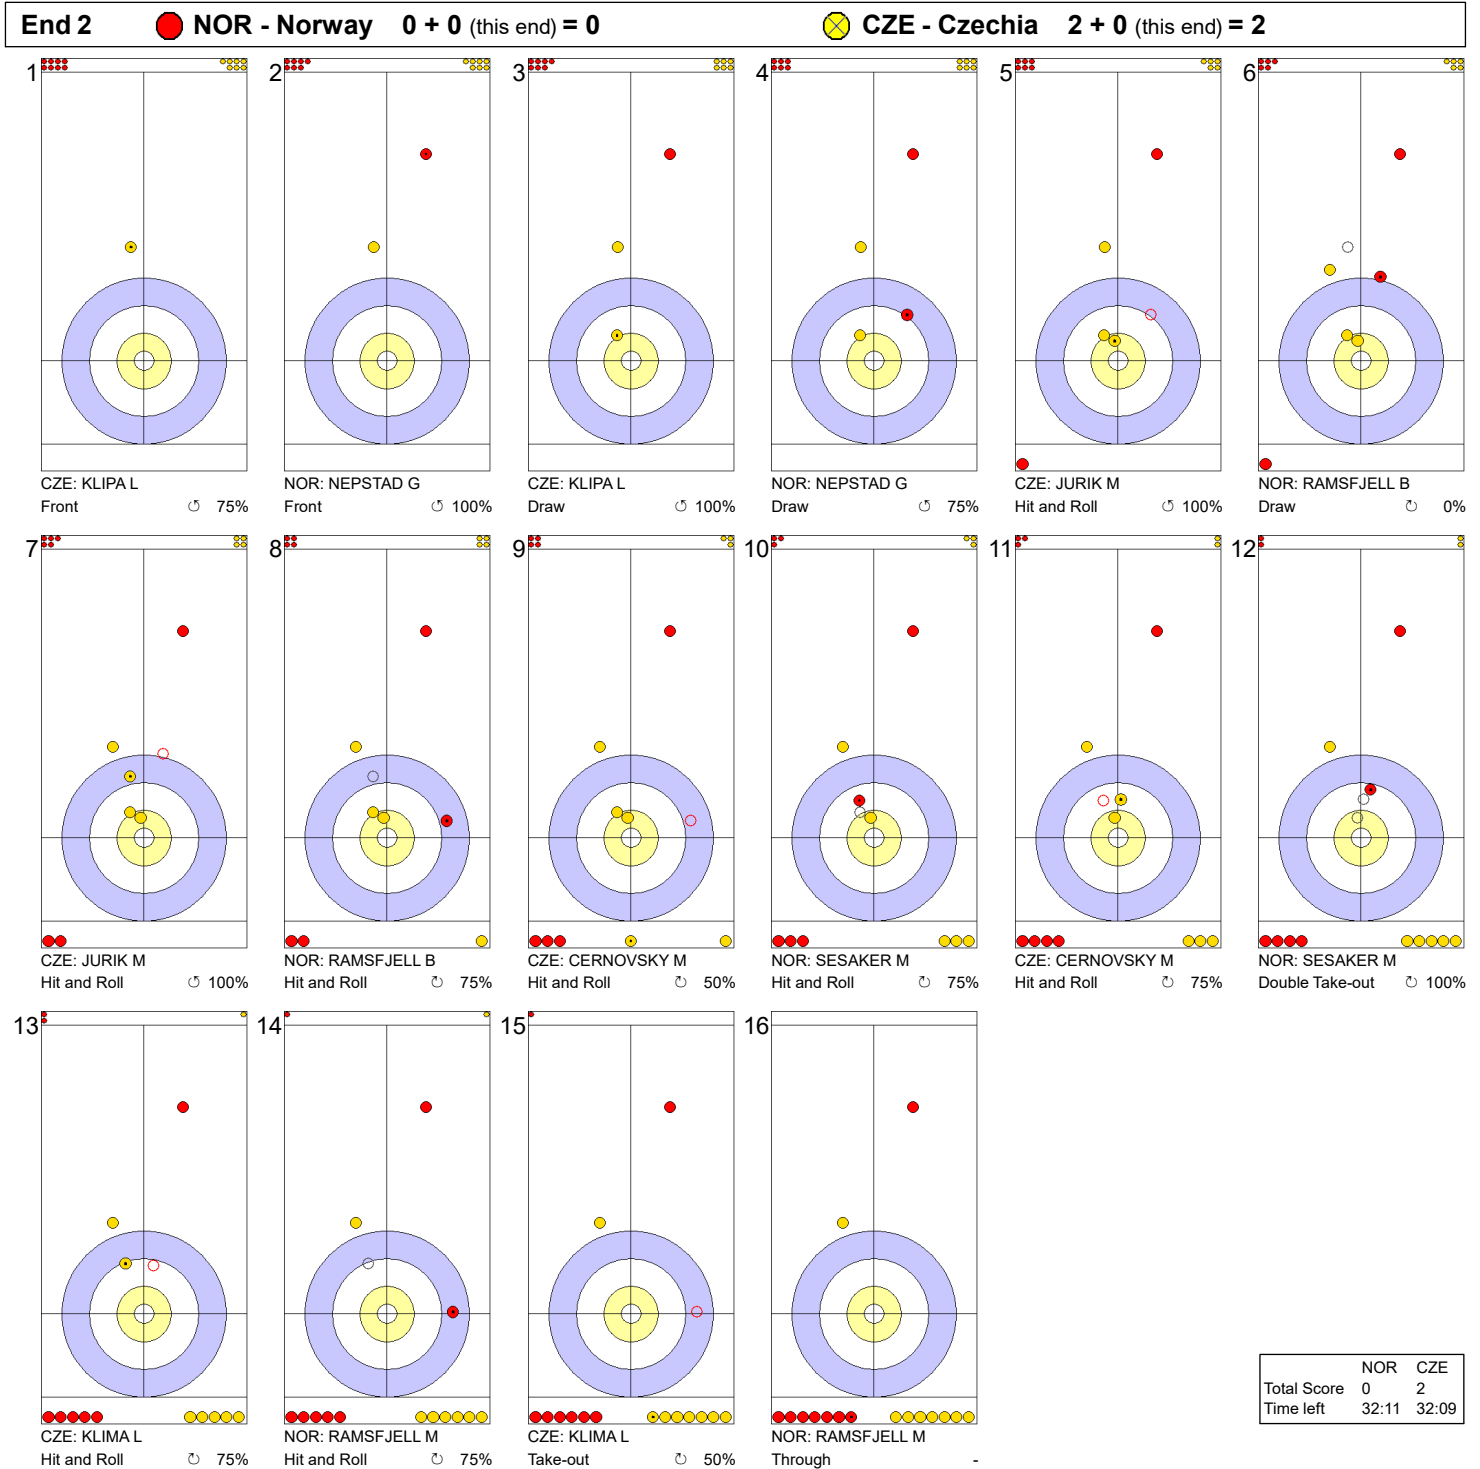

THU 4 APR 2024
Start Time 14:00

Round Robin Session 16 - Sheet B

Game - Shot by Shot

Legend:
 ↻ Clockwise ↺ Counter-clockwise - Not considered

THU 4 APR 2024
Start Time 14:00

Round Robin Session 16 - Sheet B

Game - Shot by Shot

Legend:
 ↻ Clockwise ↺ Counter-clockwise - Not considered

Game - Shot by Shot

End 3 ● **NOR - Norway** 0 + 2 (this end) = 2 ⊗ **CZE - Czechia** 2 + 0 (this end) = 2

Shot	Player	Shot Type	Success
1	CZE: KLIPA L	Draw	100%
2	NOR: NEPSTAD G	Front	100%
3	CZE: KLIPA L	Front	75%
4	NOR: NEPSTAD G	Raise	100%
5	CZE: JURIK M	Draw	75%
6	NOR: RAMSFJELL B	Raise	100%
7	CZE: JURIK M	Promotion Take-out	75%
8	NOR: RAMSFJELL B	Double Take-out	50%
9	CZE: CERNOVSKY M	Double Take-out	50%
10	NOR: SESAKER M	Hit and Roll	75%
11	CZE: CERNOVSKY M	Take-out	100%
12	NOR: SESAKER M	Hit and Roll	75%
13	CZE: KLIMA L	Take-out	0%
14	NOR: RAMSFJELL M	Raise	100%
15	CZE: KLIMA L	Draw	75%
16	NOR: RAMSFJELL M	Draw	100%

⤵ Clockwise ⤴ Counter-clockwise - Not considered

Game - Shot by Shot

Legend:
 ↻ Clockwise ↺ Counter-clockwise - Not considered

THU 4 APR 2024
Start Time 14:00

Round Robin Session 16 - Sheet B

Game - Shot by Shot

Legend:
 ↻ Clockwise ↺ Counter-clockwise - Not considered

THU 4 APR 2024
Start Time 14:00

Round Robin Session 16 - Sheet B

Game - Shot by Shot

End 8 ● NOR - Norway 4 + 2 (this end) = 6 ● CZE - Czechia 8 + 0 (this end) = 8