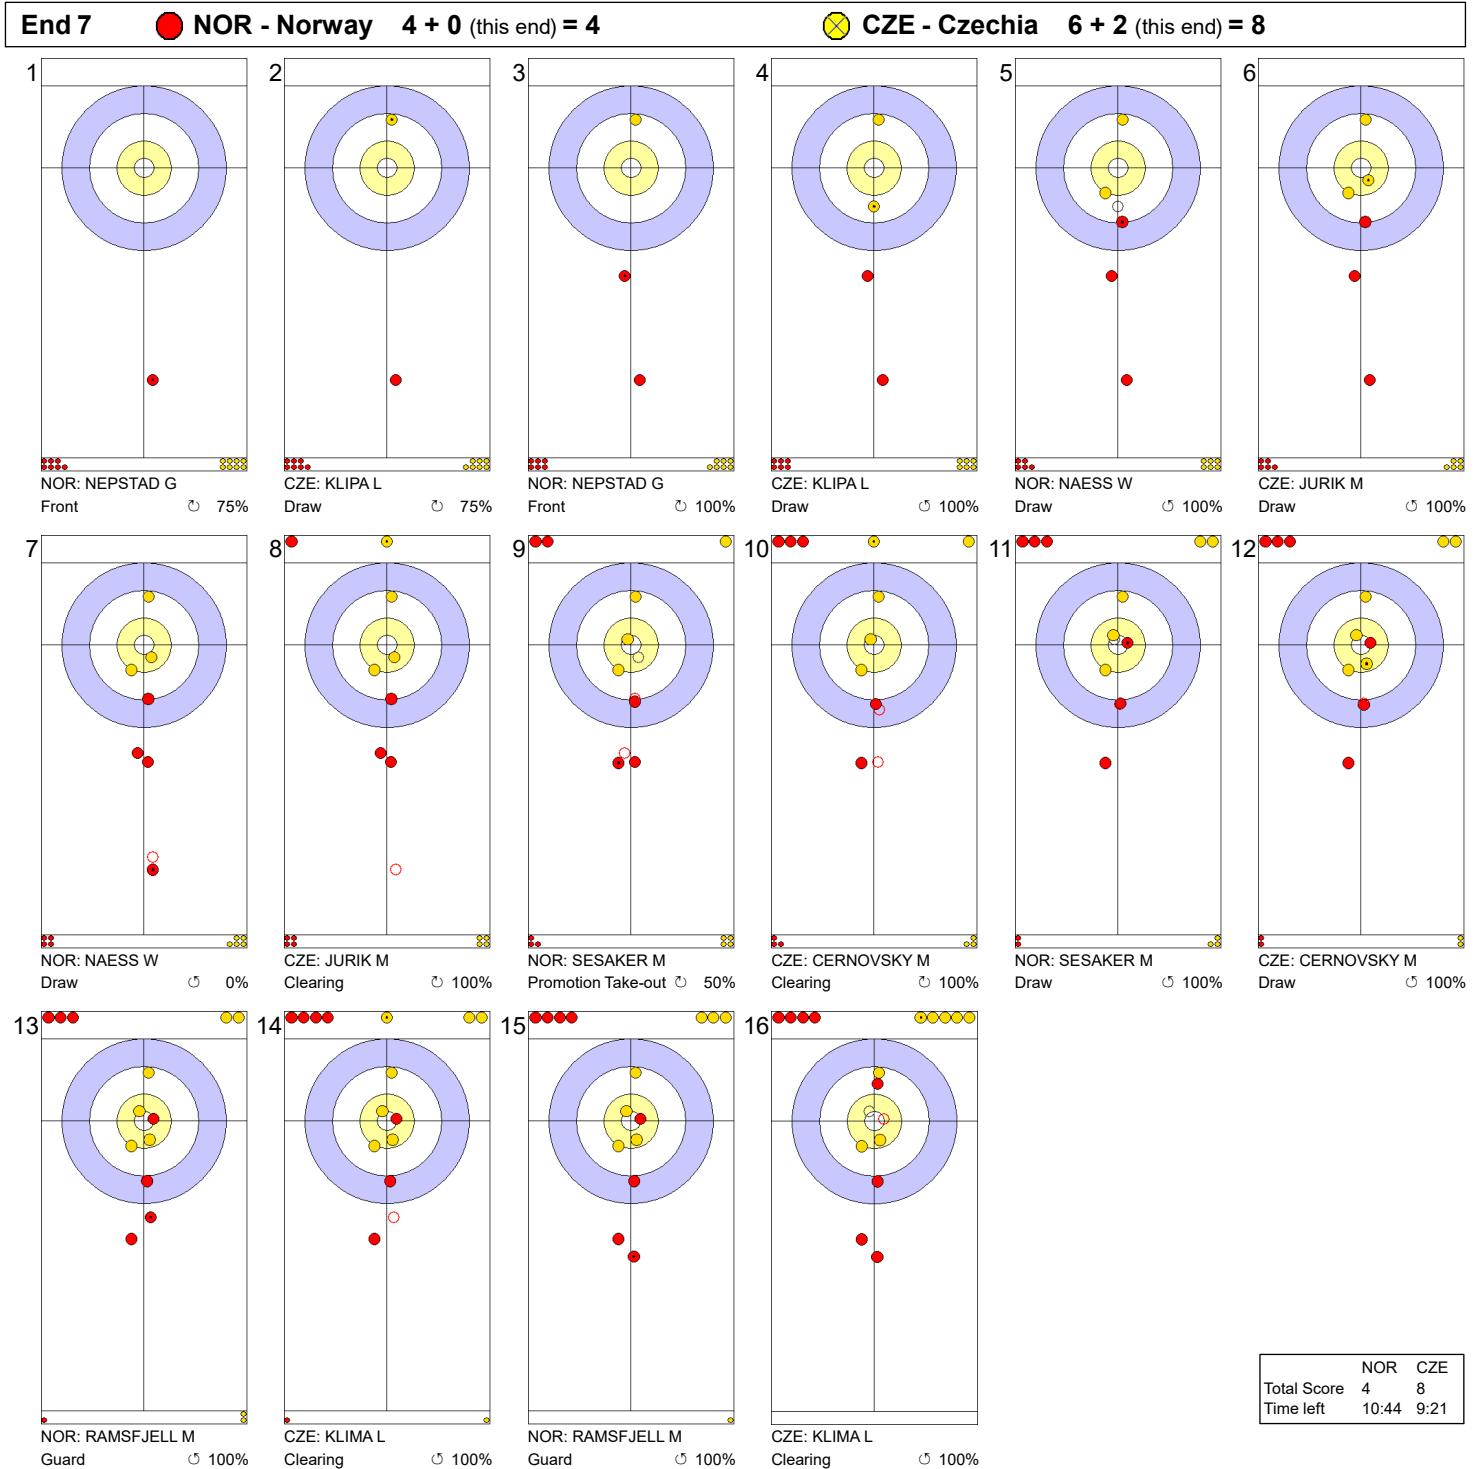

	NOR	CZE
Total Score	2	2
Time left	26:52	27:46

Legend:
 ↻ Clockwise ↺ Counter-clockwise - Not considered

Game - Shot by Shot

Legend:
 ↻ Clockwise ↺ Counter-clockwise - Not considered

Game - Shot by Shot

Legend:

⤵ Clockwise ⤴ Counter-clockwise - Not considered

Game - Shot by Shot

Legend:
 ↻ Clockwise ↺ Counter-clockwise - Not considered

THU 4 APR 2024
Start Time 14:00

Round Robin Session 16 - Sheet B

Game - Shot by Shot

Legend:
 ↻ Clockwise ↺ Counter-clockwise - Not considered

THU 4 APR 2024
Start Time 14:00

Round Robin Session 16 - Sheet B

Game - Shot by Shot

End 8 ● NOR - Norway 4 + 2 (this end) = 6 ● CZE - Czechia 8 + 0 (this end) = 8

	NOR	CZE
Total Score	6	8
Time left	7:29	6:34

Legend:
 ↻ Clockwise ↺ Counter-clockwise - Not considered

Game - Shot by Shot

Legend:
 ↻ Clockwise ↺ Counter-clockwise - Not considered

THU 4 APR 2024
Start Time 14:00