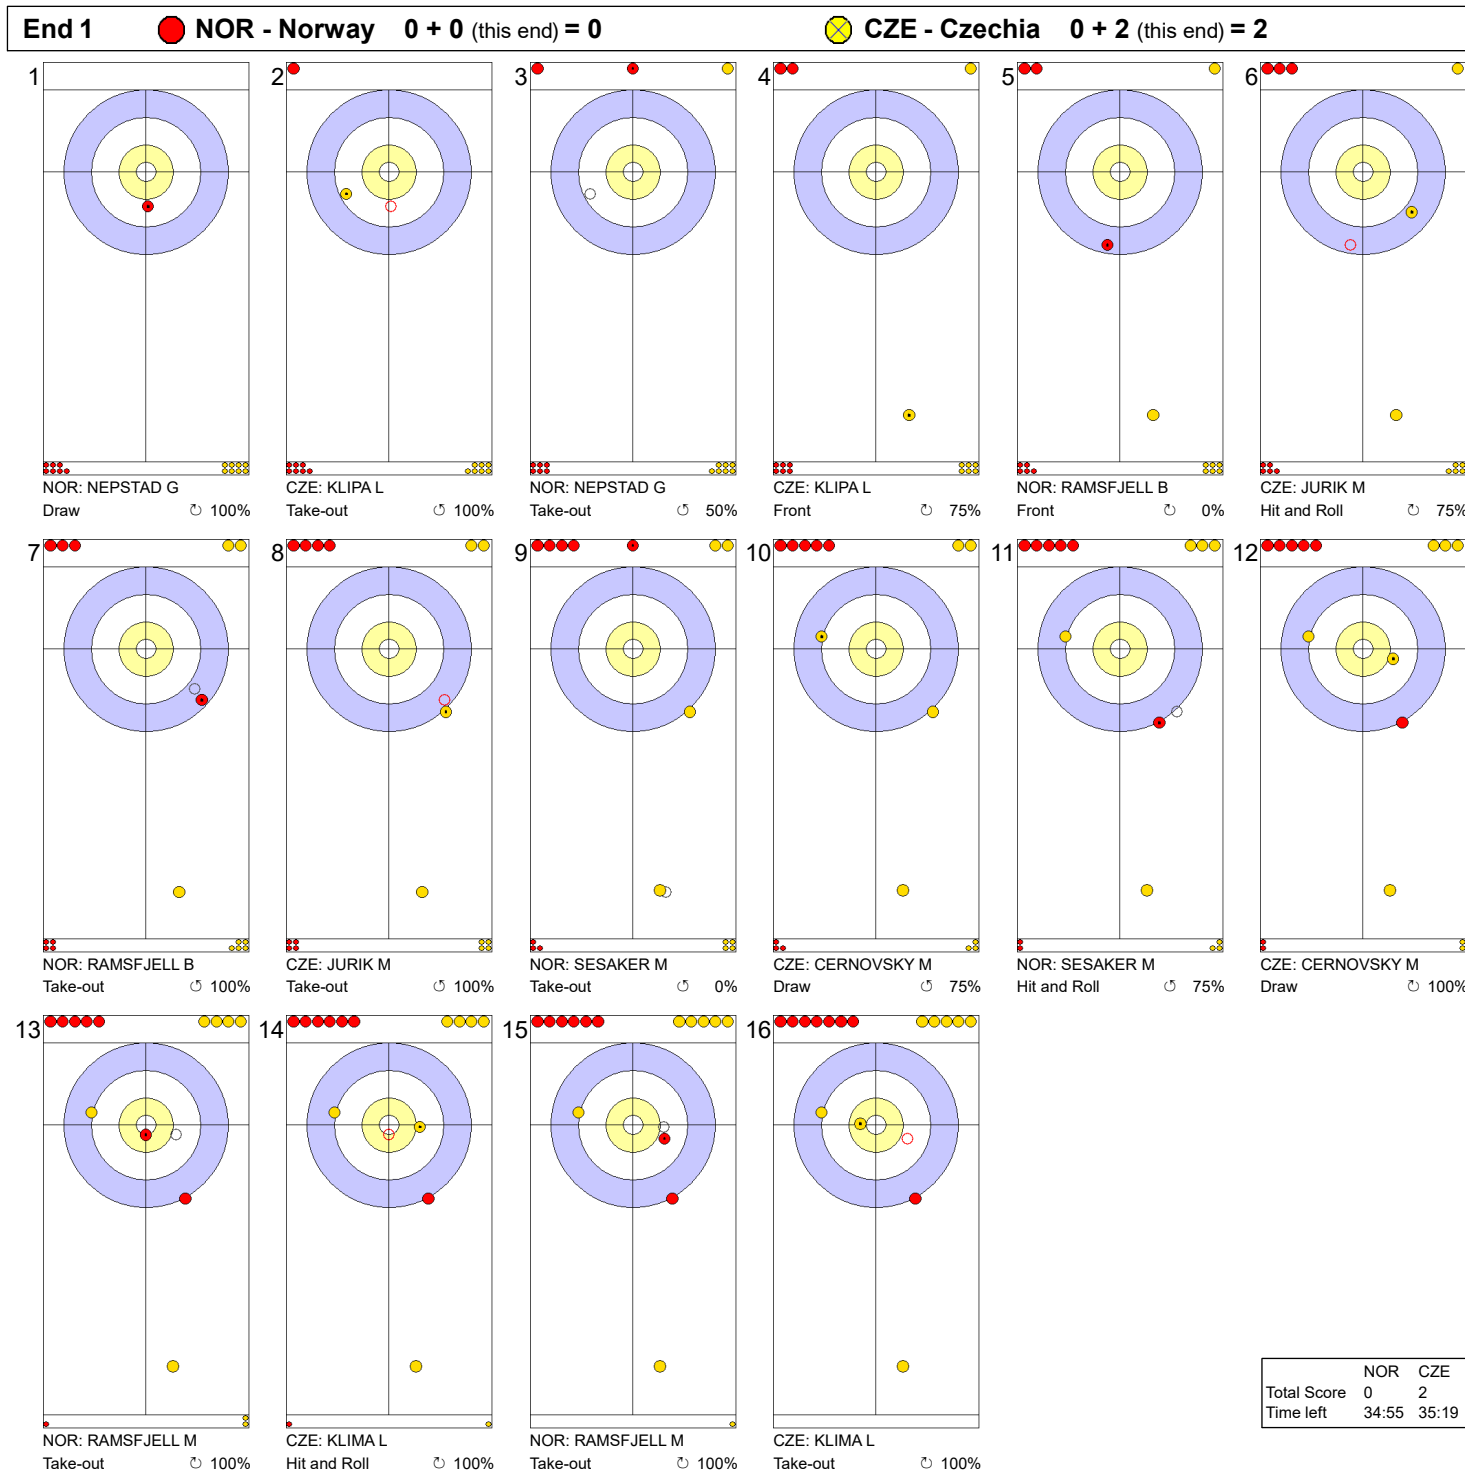

THU 4 APR 2024
Start Time 14:00

Round Robin Session 16 - Sheet B

Game - Shot by Shot

Legend:
 ↻ Clockwise ↺ Counter-clockwise - Not considered

THU 4 APR 2024
Start Time 14:00

Round Robin Session 16 - Sheet B

Game - Shot by Shot

Legend:
 ↻ Clockwise ↺ Counter-clockwise - Not considered

Game - Shot by Shot

End 3 ● **NOR - Norway** 0 + 2 (this end) = 2 ⊗ **CZE - Czechia** 2 + 0 (this end) = 2

Shot	Player	Shot Type	Success
1	CZE: KLIPA L	Draw	100%
2	NOR: NEPSTAD G	Front	100%
3	CZE: KLIPA L	Front	75%
4	NOR: NEPSTAD G	Raise	100%
5	CZE: JURIK M	Draw	75%
6	NOR: RAMSFJELL B	Raise	100%
7	CZE: JURIK M	Promotion Take-out	75%
8	NOR: RAMSFJELL B	Double Take-out	50%
9	CZE: CERNOVSKY M	Double Take-out	50%
10	NOR: SESAKER M	Hit and Roll	75%
11	CZE: CERNOVSKY M	Take-out	100%
12	NOR: SESAKER M	Hit and Roll	75%
13	CZE: KLIMA L	Take-out	0%
14	NOR: RAMSFJELL M	Raise	100%
15	CZE: KLIMA L	Draw	75%
16	NOR: RAMSFJELL M	Draw	100%

	NOR	CZE
Total Score	2	2
Time left	26:52	27:46

Legend:
 ↻ Clockwise ↺ Counter-clockwise - Not considered

Game - Shot by Shot

Legend:
 ↻ Clockwise ↺ Counter-clockwise - Not considered

Game - Shot by Shot

Legend:

Legend:
 ↻ Clockwise ↺ Counter-clockwise - Not considered

THU 4 APR 2024
Start Time 14:00

Round Robin Session 16 - Sheet B

Game - Shot by Shot

End 8 ● NOR - Norway 4 + 2 (this end) = 6 ● CZE - Czechia 8 + 0 (this end) = 8