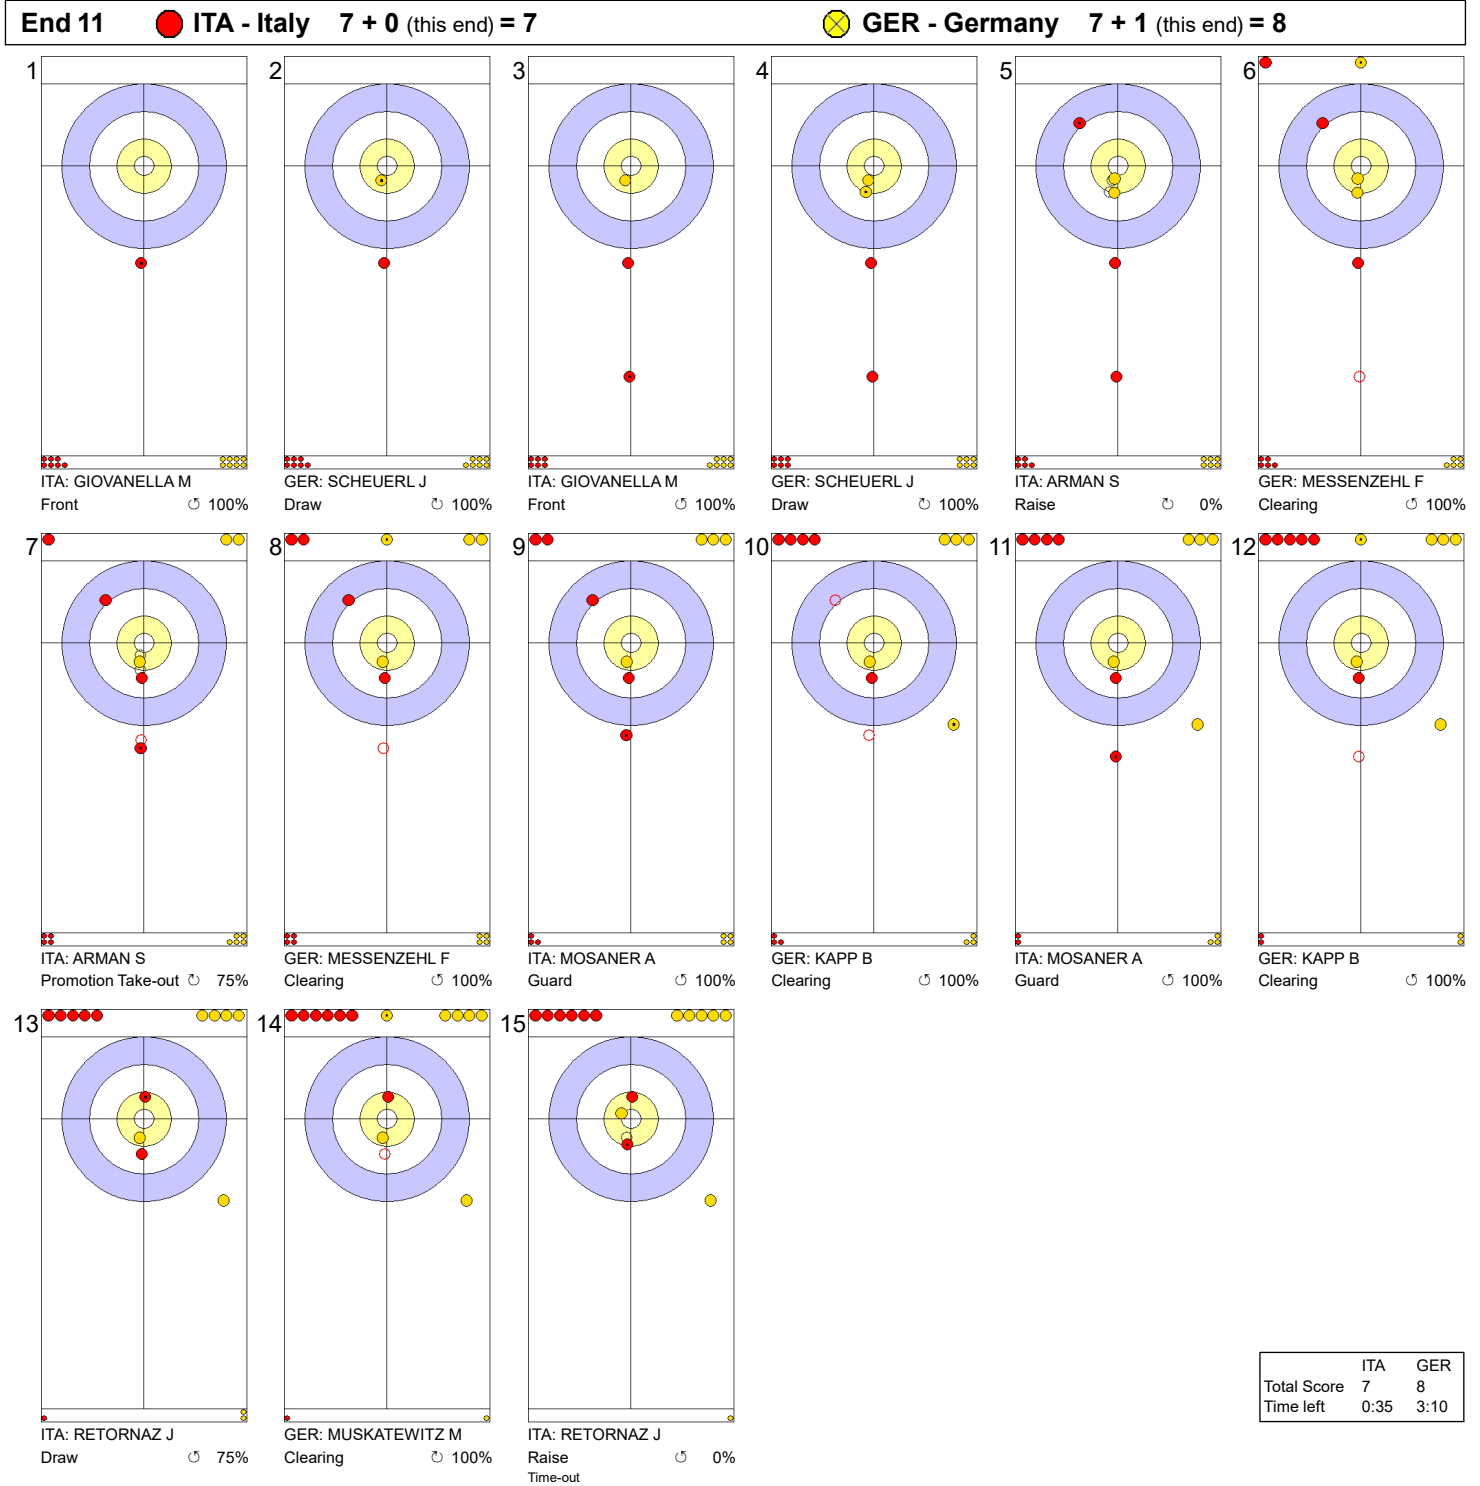

Game - Shot by Shot

Legend:
 ↻ Clockwise ↺ Counter-clockwise - Not considered

Game - Shot by Shot

Legend:
 ↻ Clockwise ↺ Counter-clockwise - Not considered

Game - Shot by Shot

Legend:
 ↻ Clockwise ↺ Counter-clockwise - Not considered

Game - Shot by Shot

Legend:
 ↻ Clockwise ↺ Counter-clockwise - Not considered

Game - Shot by Shot

Legend:
 ↻ Clockwise ↺ Counter-clockwise - Not considered