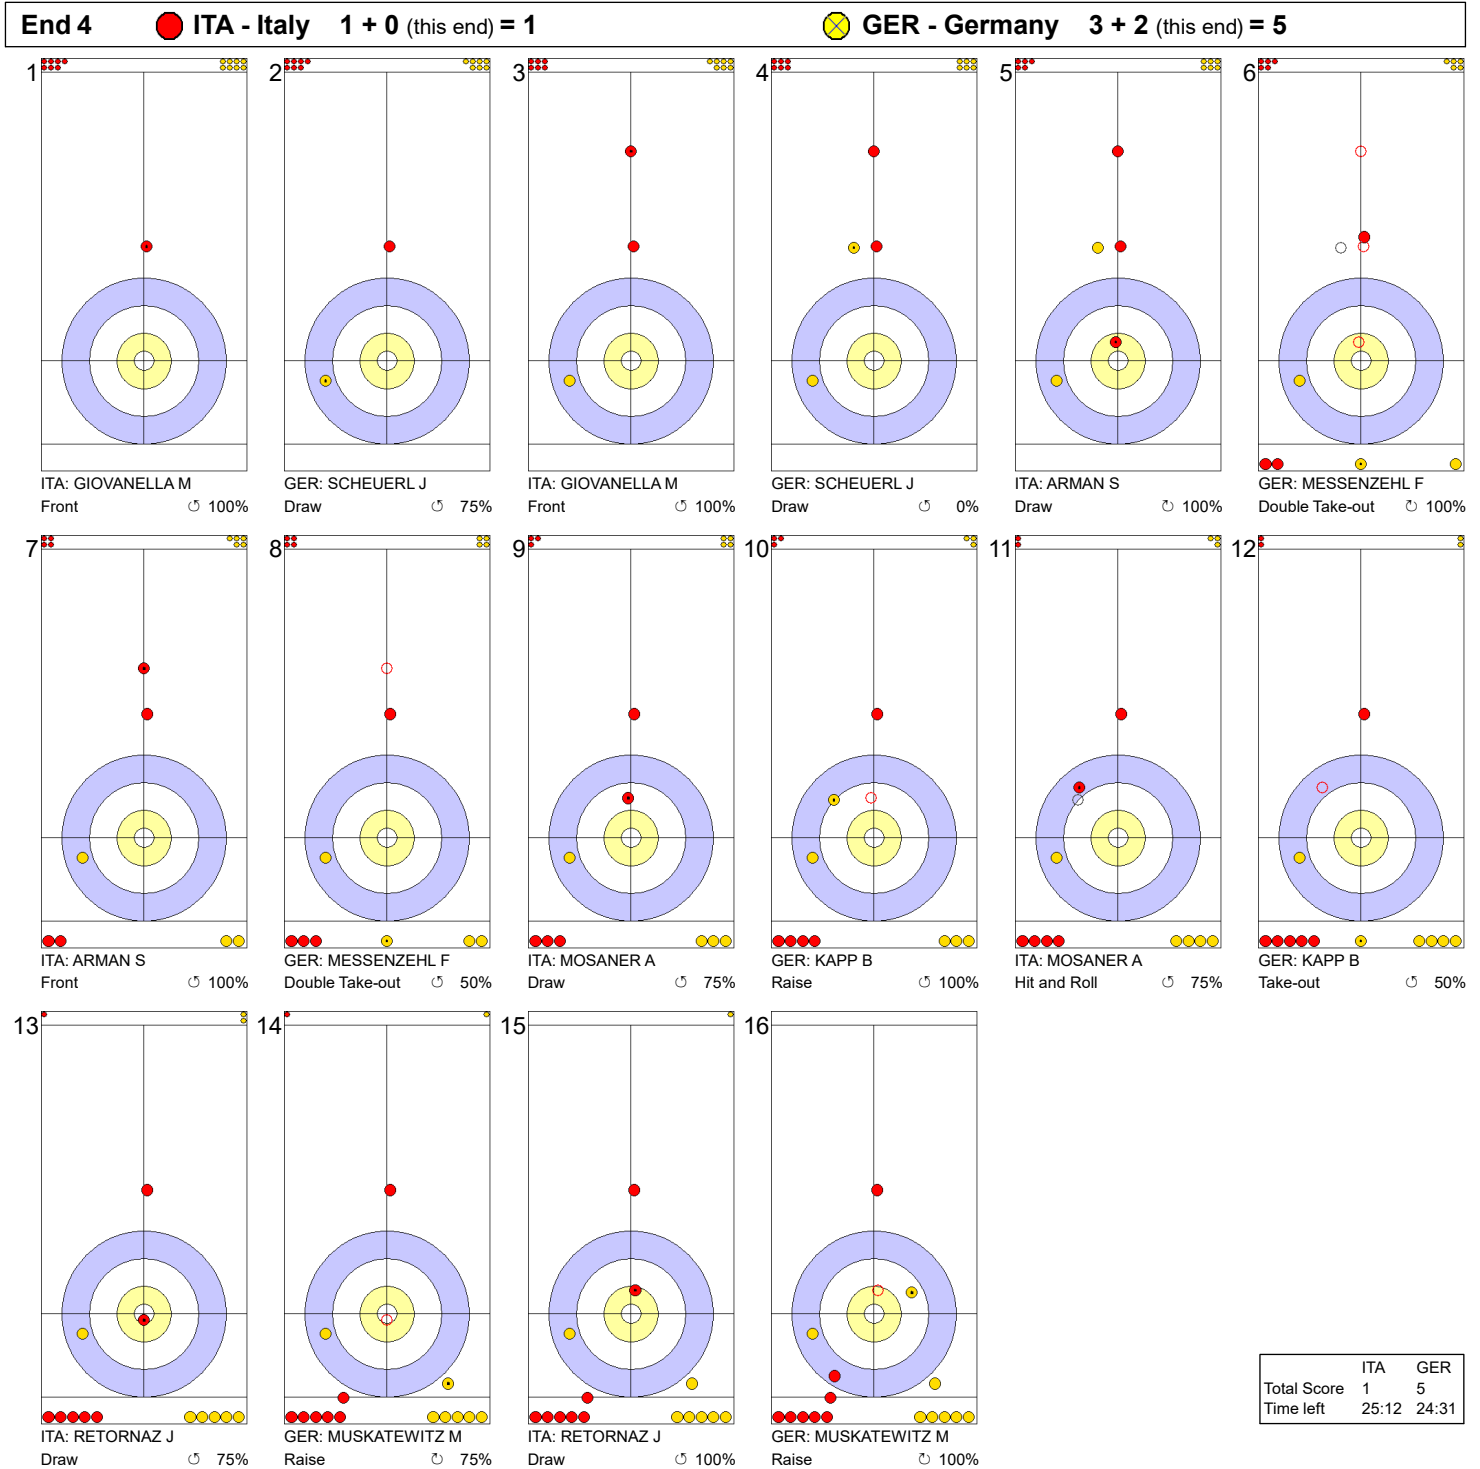

Game - Shot by Shot

Legend:
 ↻ Clockwise ↺ Counter-clockwise - Not considered

Game - Shot by Shot

Legend:
 ↻ Clockwise ↺ Counter-clockwise - Not considered

Game - Shot by Shot

Legend:
 ↻ Clockwise ↺ Counter-clockwise - Not considered

Game - Shot by Shot

Legend:
 ↻ Clockwise ↺ Counter-clockwise - Not considered

Game - Shot by Shot

Legend:
 ↻ Clockwise ↺ Counter-clockwise - Not considered