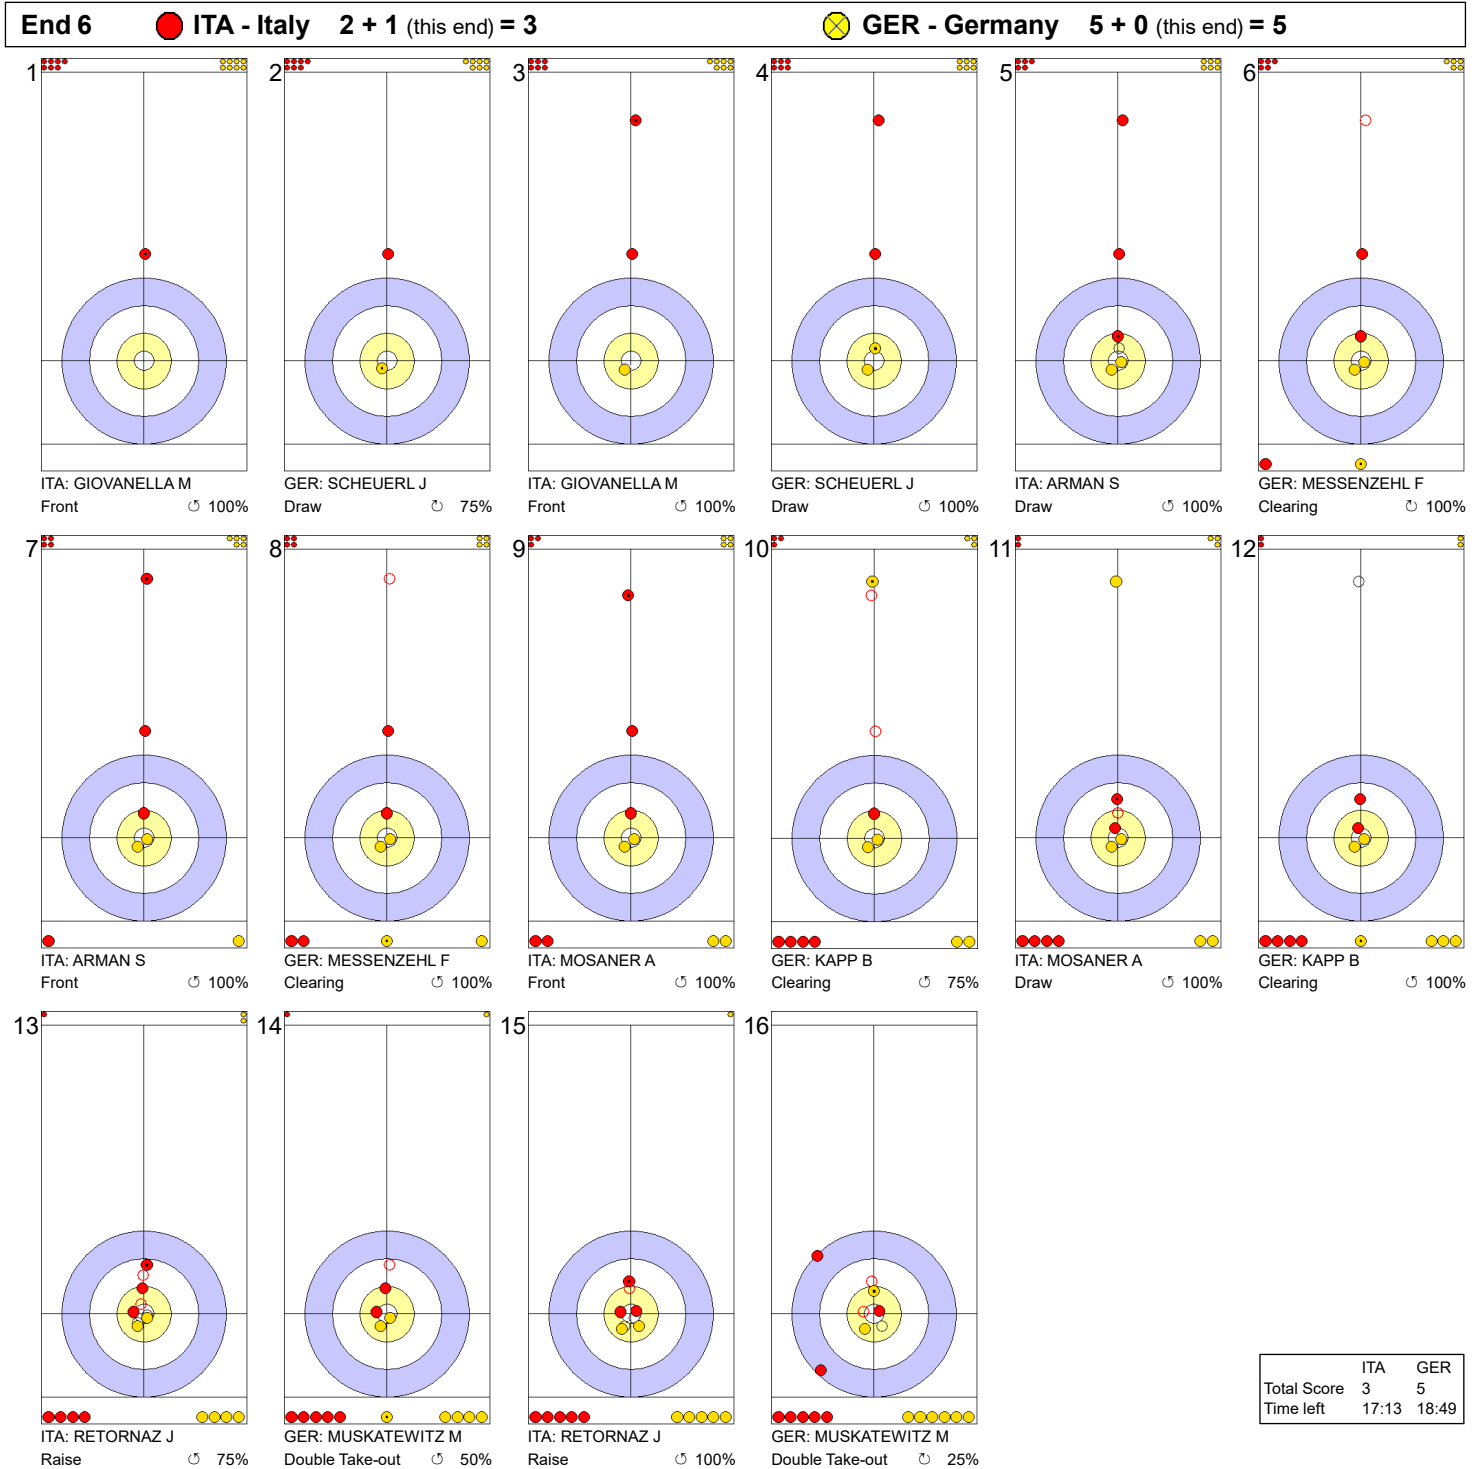

Game - Shot by Shot

Legend:
 ↻ Clockwise ↺ Counter-clockwise - Not considered

Game - Shot by Shot

Legend:
 ↻ Clockwise ↺ Counter-clockwise - Not considered

Game - Shot by Shot

Legend:
 ↻ Clockwise ↺ Counter-clockwise - Not considered

Game - Shot by Shot

Legend:
 ↻ Clockwise ↺ Counter-clockwise - Not considered

Game - Shot by Shot

Legend:
 ↻ Clockwise ↺ Counter-clockwise - Not considered