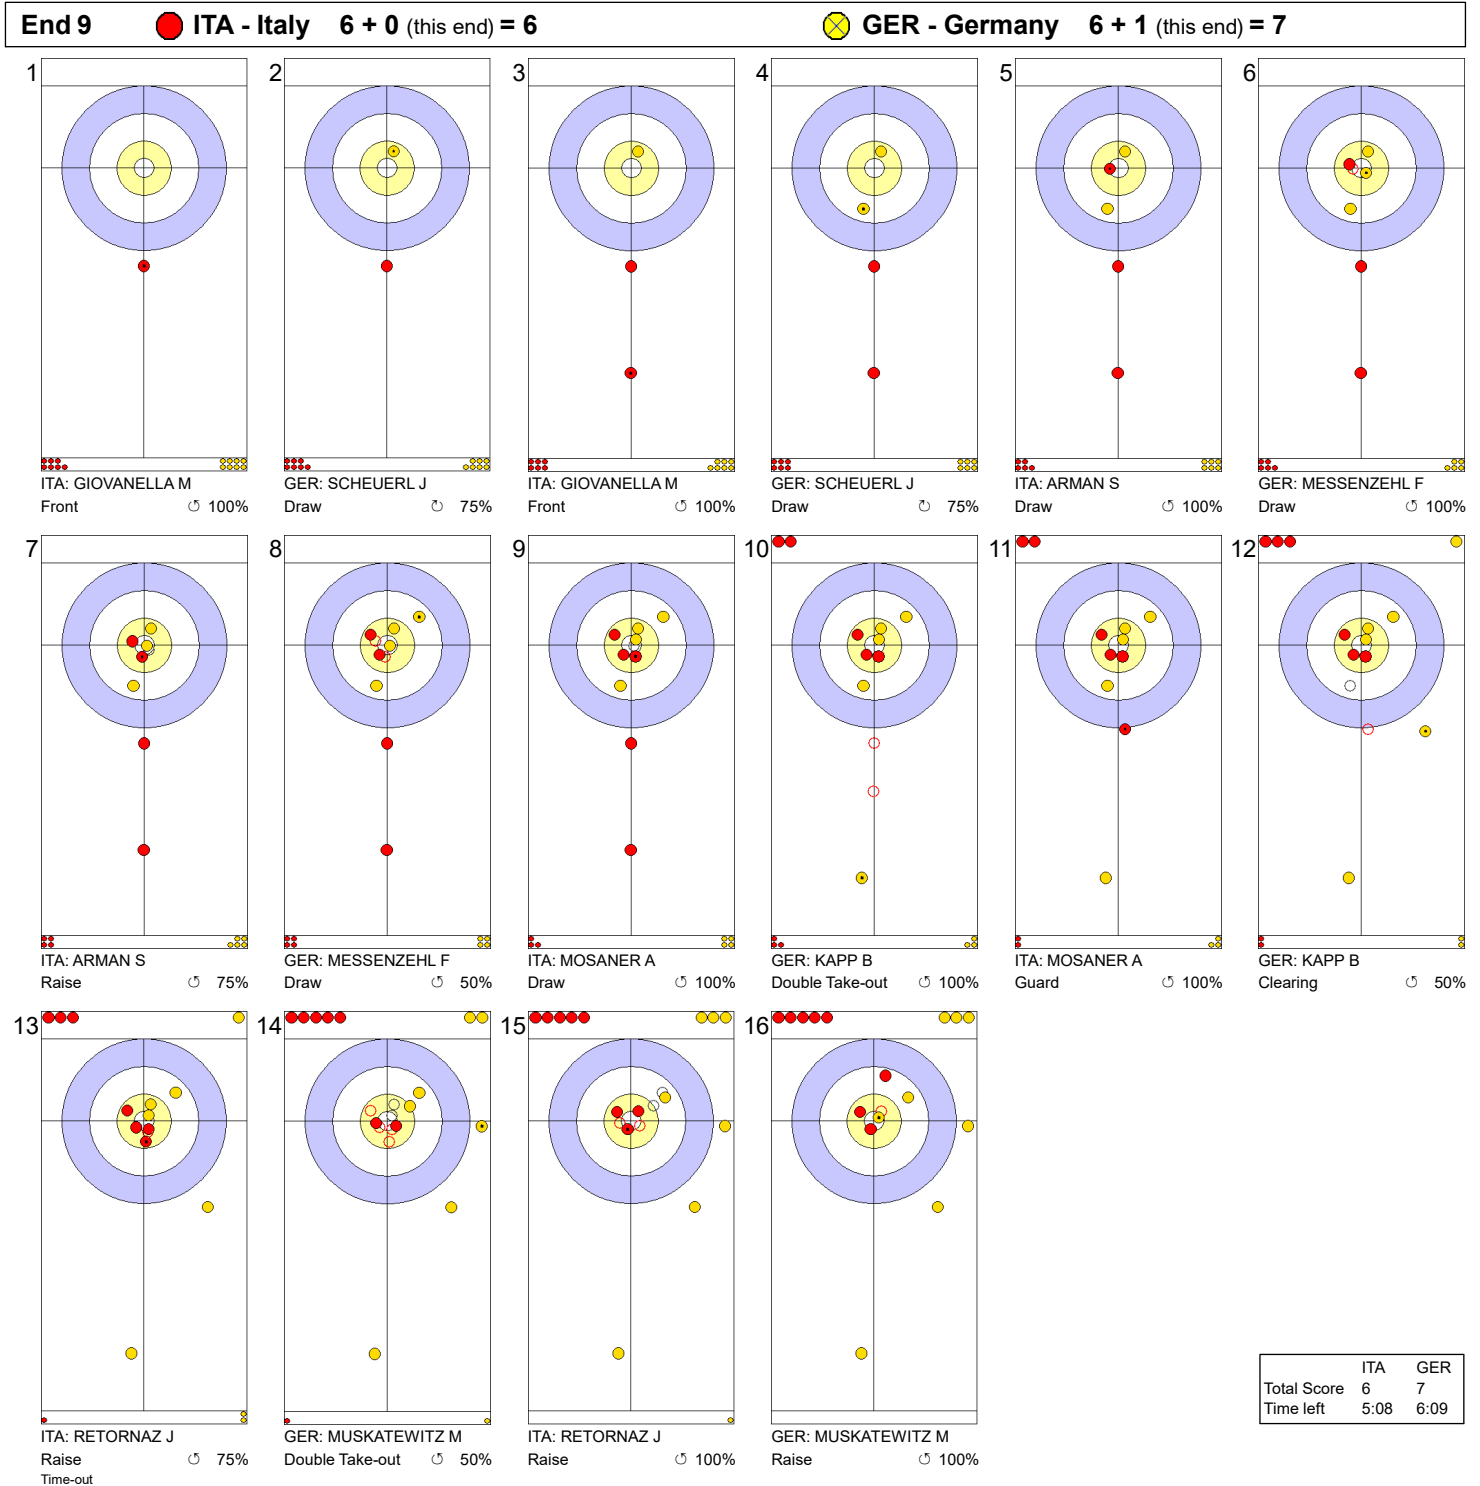

Game - Shot by Shot

Legend:
 ↻ Clockwise ↺ Counter-clockwise - Not considered

Game - Shot by Shot

Legend:
 ↻ Clockwise ↺ Counter-clockwise - Not considered

Game - Shot by Shot

Legend:
 ↻ Clockwise ↺ Counter-clockwise - Not considered

Game - Shot by Shot

Legend:
 ↻ Clockwise ↺ Counter-clockwise - Not considered

Game - Shot by Shot

Legend:
 ↻ Clockwise ↺ Counter-clockwise - Not considered