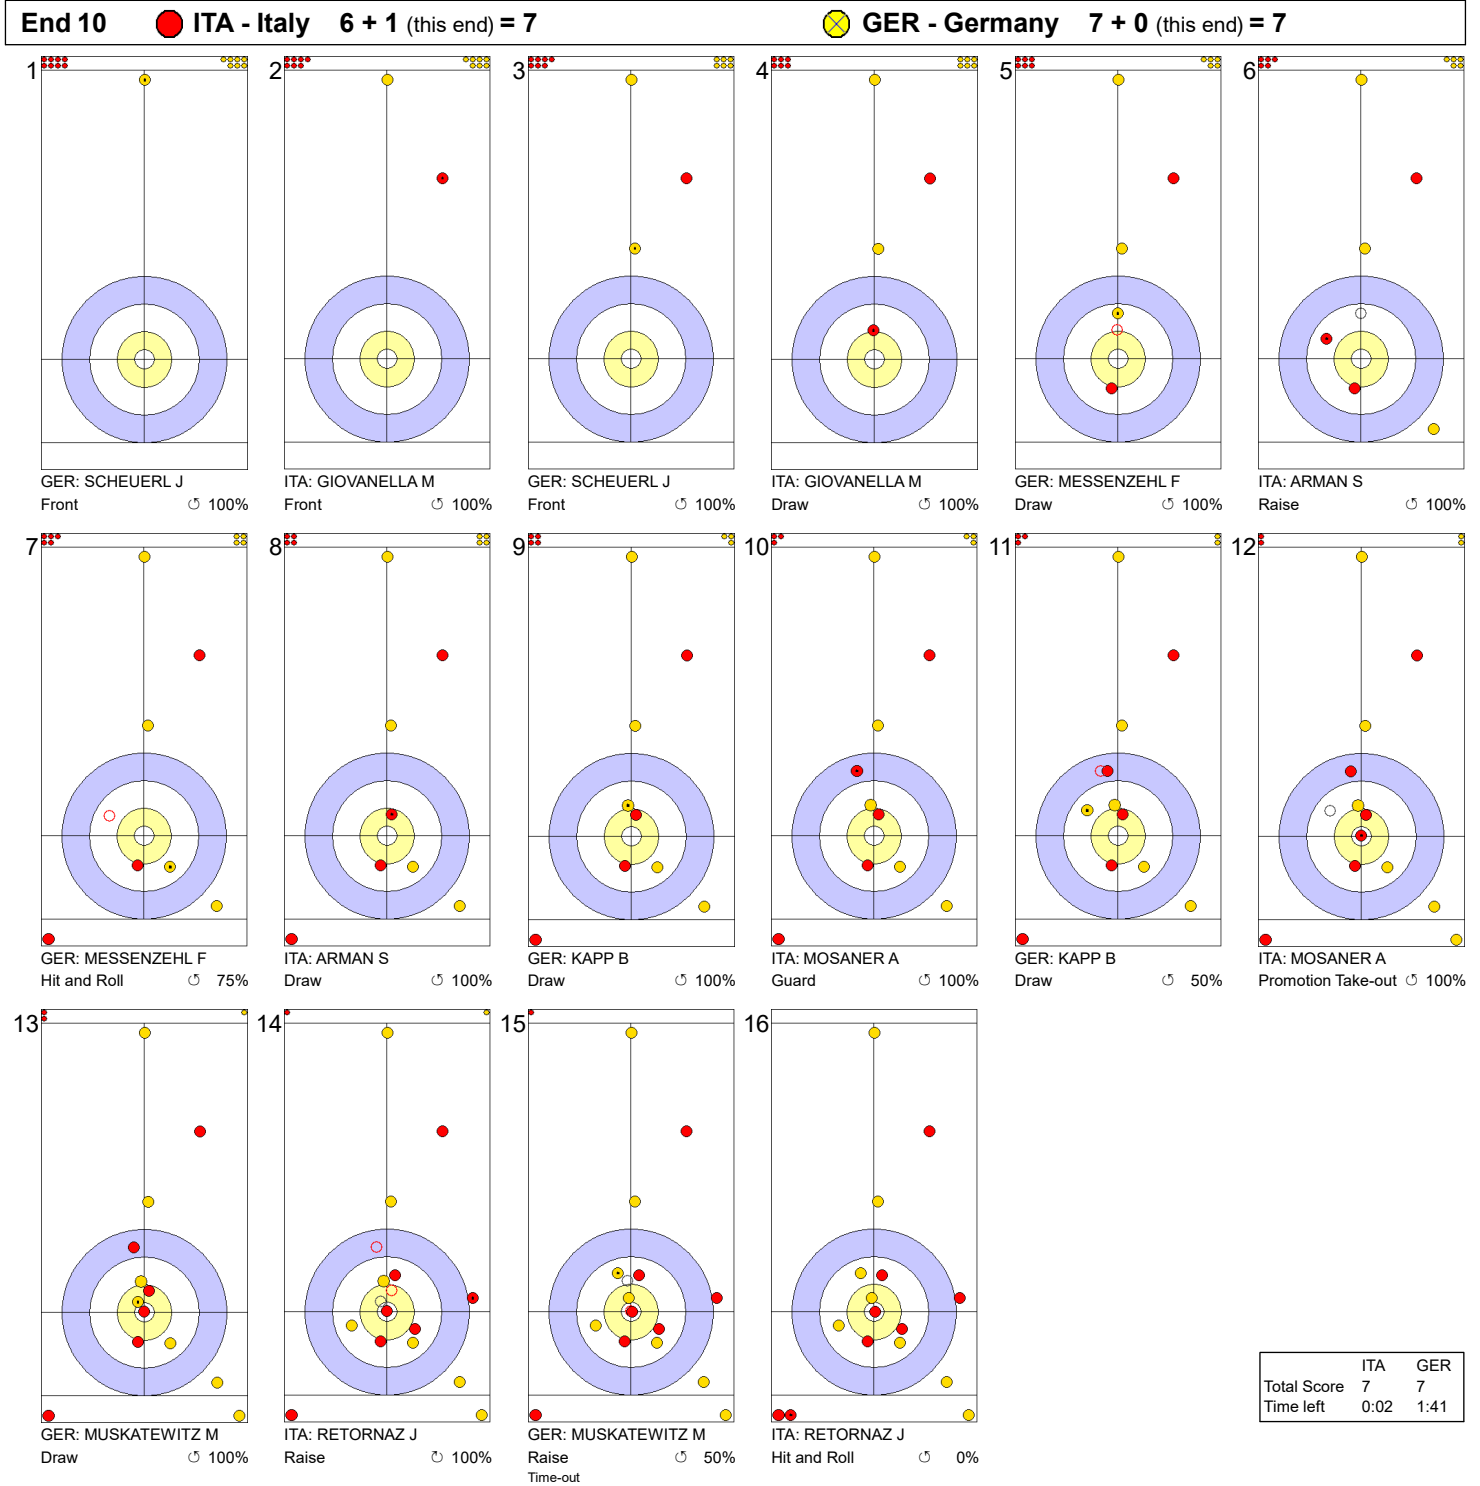

Game - Shot by Shot

Legend:
 ↻ Clockwise ↺ Counter-clockwise - Not considered

Game - Shot by Shot

Legend:
 ↻ Clockwise ↺ Counter-clockwise - Not considered

Game - Shot by Shot

Legend:
 ↻ Clockwise ↺ Counter-clockwise - Not considered

Game - Shot by Shot

Legend:
 ↻ Clockwise ↺ Counter-clockwise - Not considered

Game - Shot by Shot

Legend:
 ↻ Clockwise ↺ Counter-clockwise - Not considered