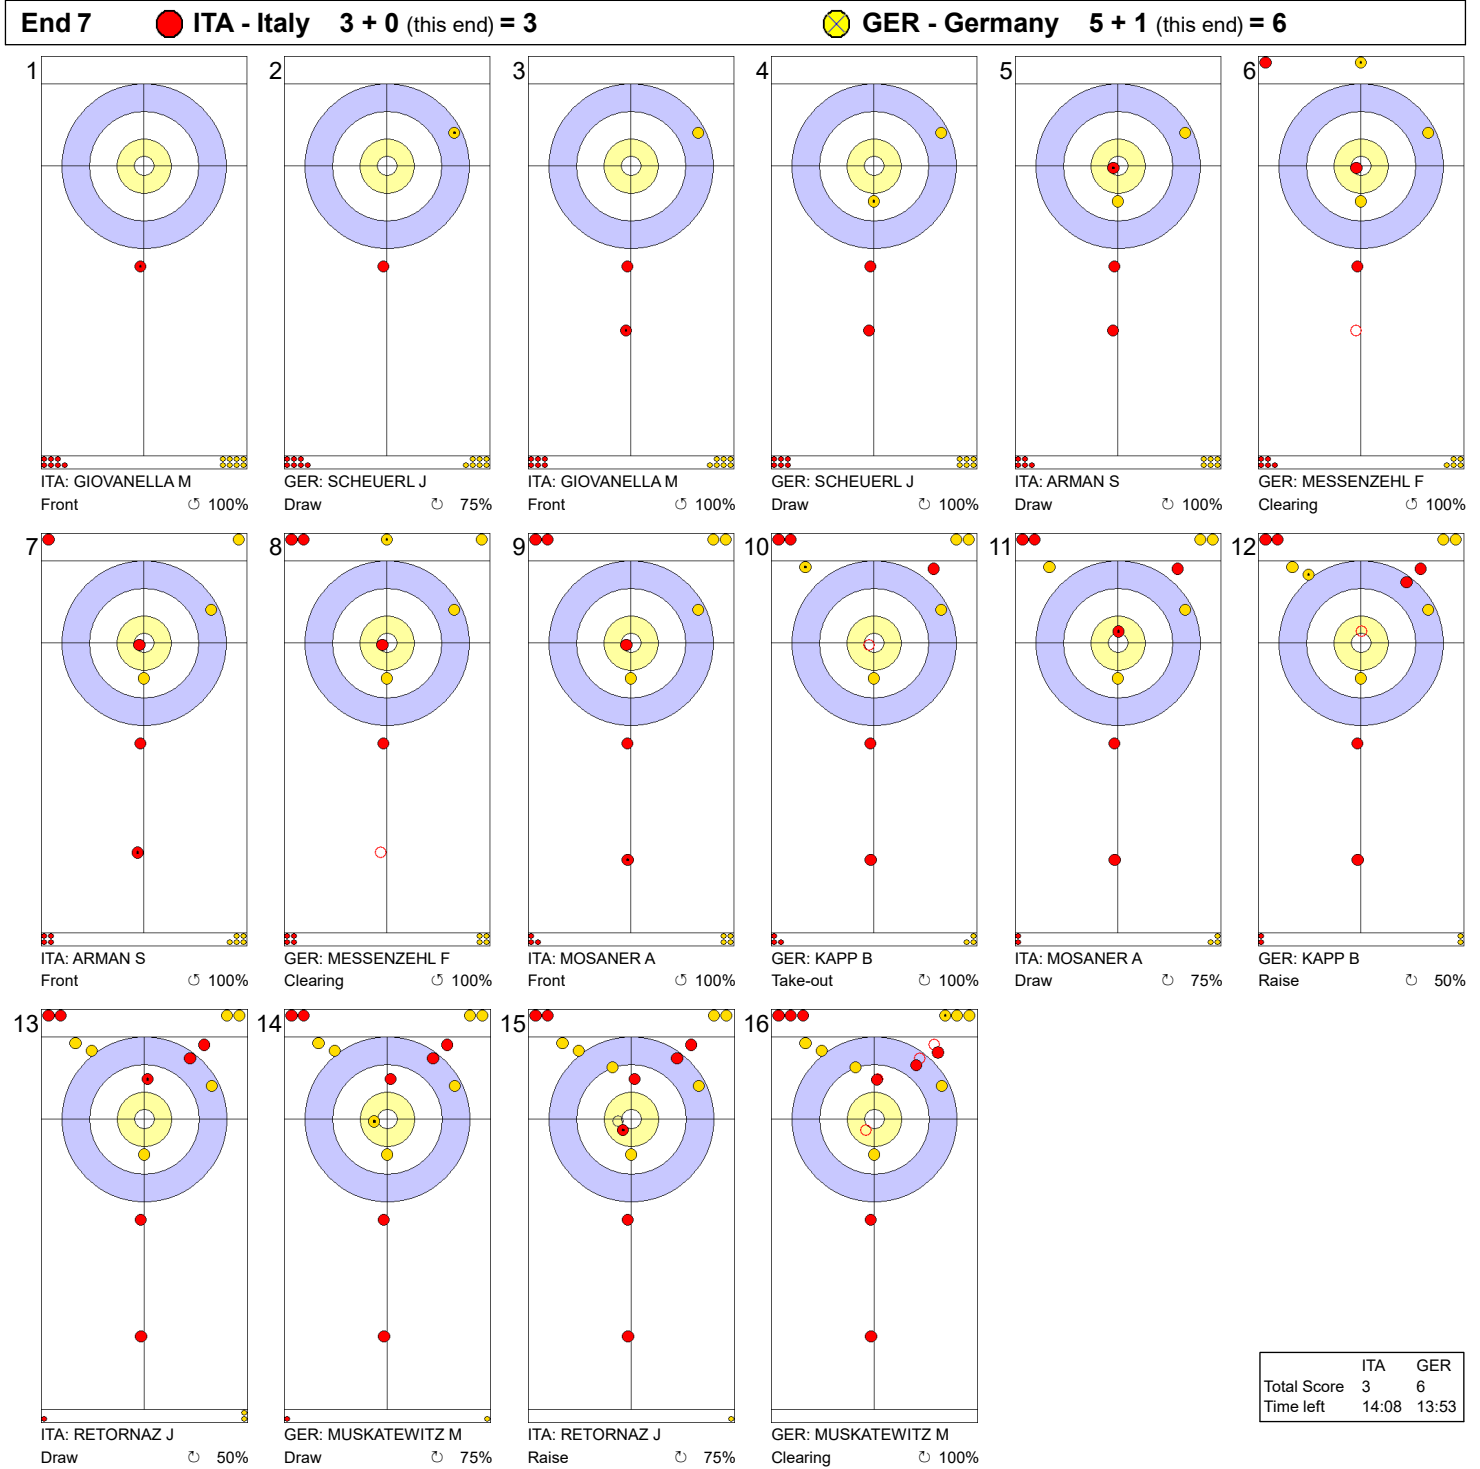

Game - Shot by Shot

Legend:
 ↻ Clockwise ↺ Counter-clockwise - Not considered

Game - Shot by Shot

Legend:
 ↻ Clockwise ↺ Counter-clockwise - Not considered

Game - Shot by Shot

Legend:
 ↻ Clockwise ↺ Counter-clockwise - Not considered

Game - Shot by Shot

Legend:
 ↻ Clockwise ↺ Counter-clockwise - Not considered

Game - Shot by Shot

Legend:
 ↻ Clockwise ↺ Counter-clockwise - Not considered