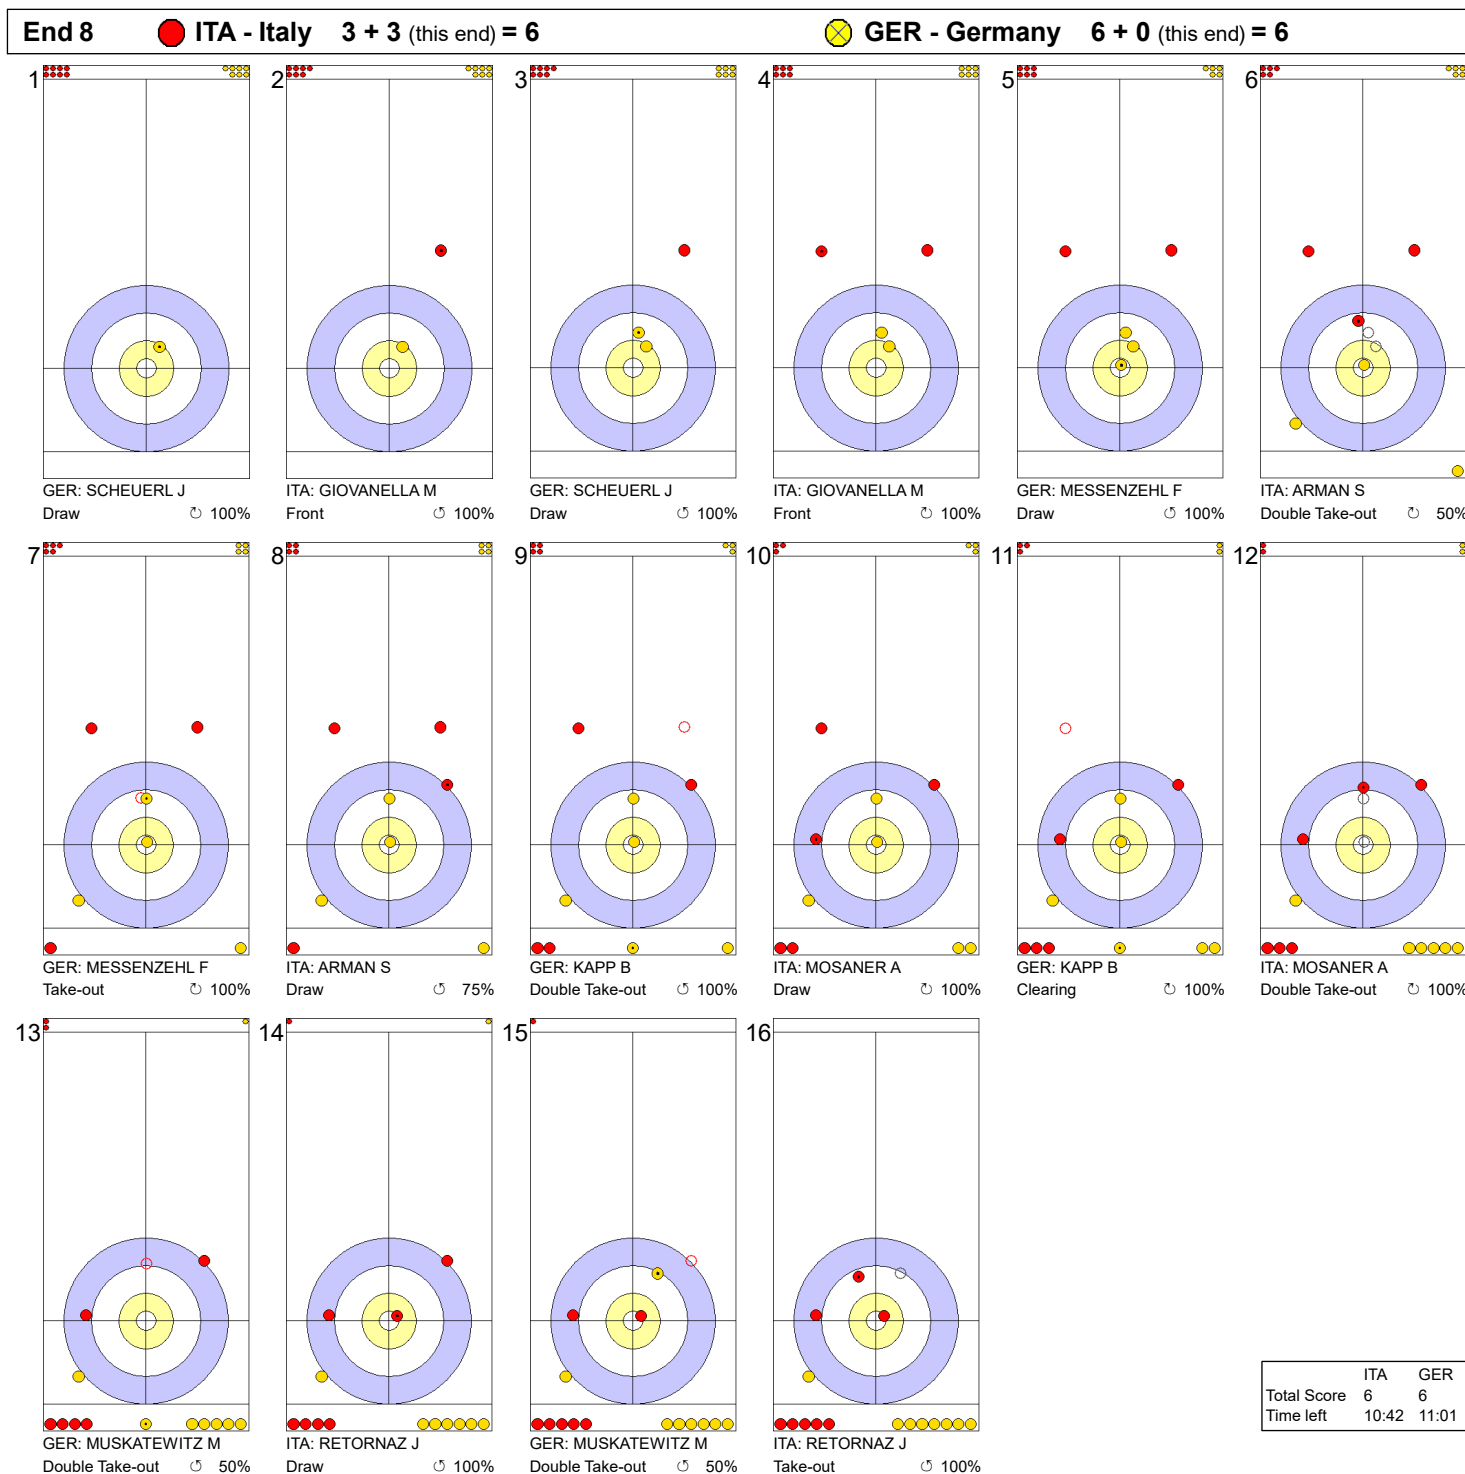

Game - Shot by Shot

Legend:
 ↻ Clockwise ↺ Counter-clockwise - Not considered

Game - Shot by Shot

Legend:
 ↻ Clockwise ↺ Counter-clockwise - Not considered

Game - Shot by Shot

Legend:
 ↻ Clockwise ↺ Counter-clockwise - Not considered

Game - Shot by Shot

Legend:
 ↻ Clockwise ↺ Counter-clockwise - Not considered

Game - Shot by Shot

Legend:
 ↻ Clockwise ↺ Counter-clockwise - Not considered