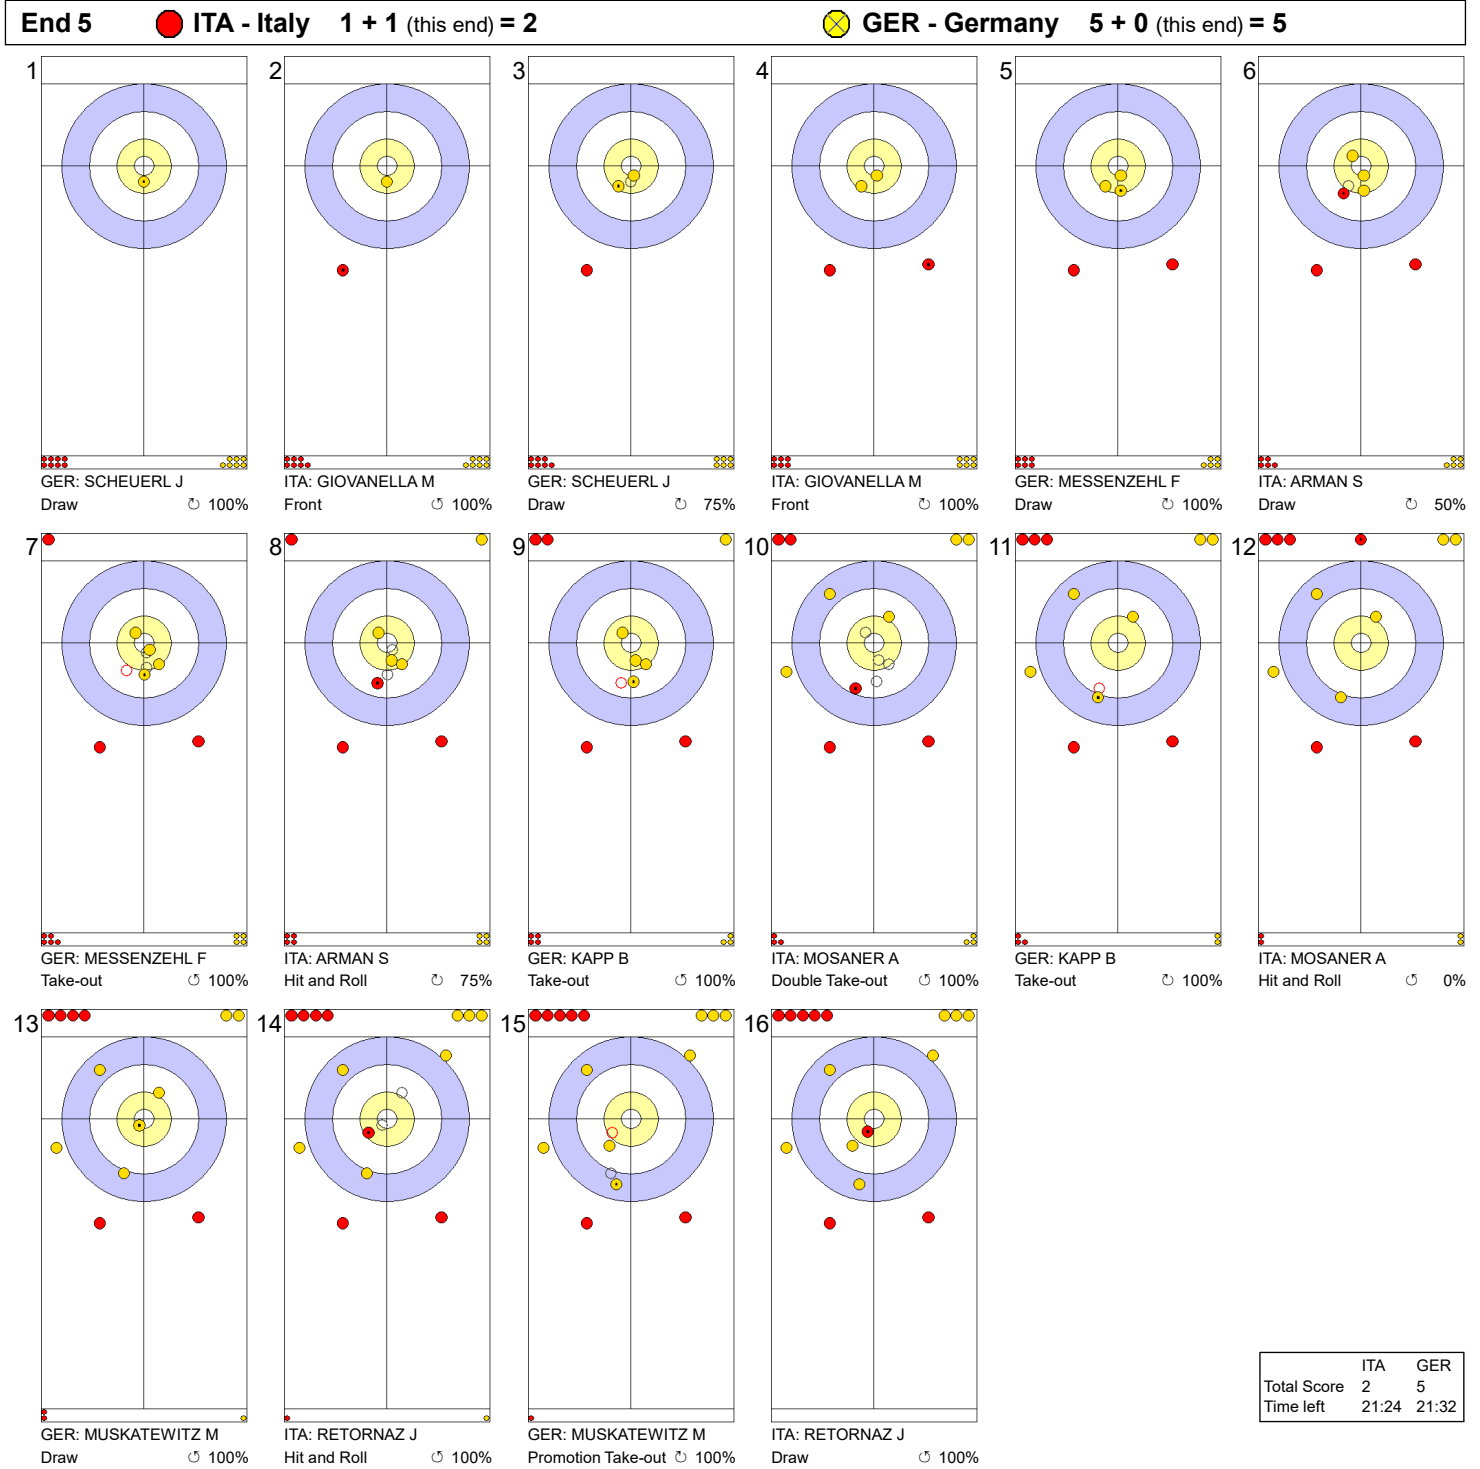

Game - Shot by Shot

Legend:
 ↻ Clockwise ↺ Counter-clockwise - Not considered

Game - Shot by Shot

Legend:
 ↻ Clockwise ↺ Counter-clockwise - Not considered

Game - Shot by Shot

Legend:
 ↻ Clockwise ↺ Counter-clockwise - Not considered

Game - Shot by Shot

Legend:
 ↻ Clockwise ↺ Counter-clockwise - Not considered

Game - Shot by Shot

Legend:
 ↻ Clockwise ↺ Counter-clockwise - Not considered