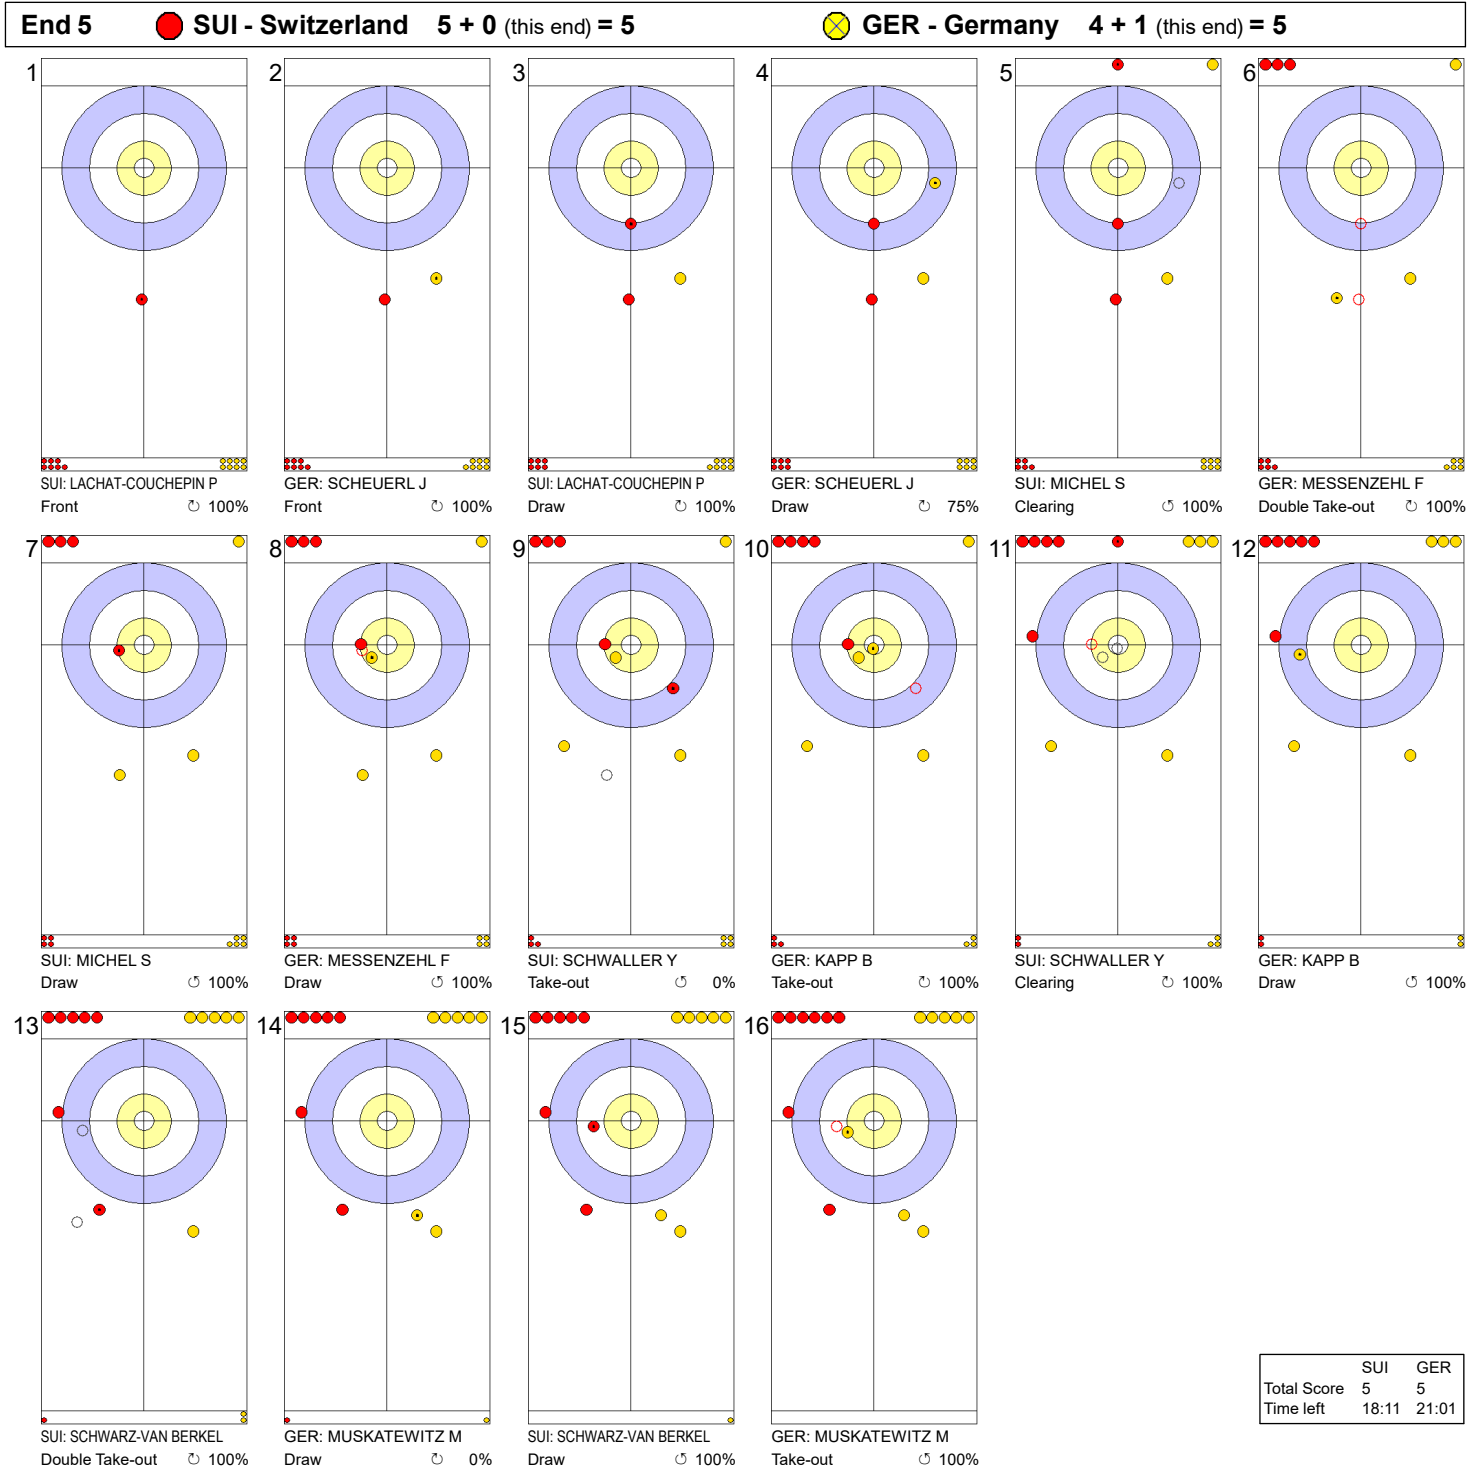

### Game - Shot by Shot

**Legend:**  
 ↻ Clockwise   ↺ Counter-clockwise   - Not considered

Game - Shot by Shot

**Legend:**  
 ↻ Clockwise      ↺ Counter-clockwise      - Not considered

Game - Shot by Shot

**Legend:**  
 ↻ Clockwise      ↺ Counter-clockwise      - Not considered

FRI 5 APR 2024  
Start Time 14:00

Round Robin Session 19 - Sheet A

Game - Shot by Shot

**Legend:**  
 Clockwise     
  Counter-clockwise     
 - Not considered

Game - Shot by Shot

**Legend:**  
 ↻ Clockwise      ↺ Counter-clockwise      - Not considered

Game - Shot by Shot

**Legend:**  
 ↻ Clockwise      ↺ Counter-clockwise      - Not considered

Game - Shot by Shot

**Legend:**  
 ↻ Clockwise      ↺ Counter-clockwise      - Not considered

**Game - Shot by Shot**

	SUI	GER
Total Score	6	6
Time left	4:36	7:17

**Legend:**

	Clockwise		Counter-clockwise	-	Not considered
--	-----------	--	-------------------	---	----------------