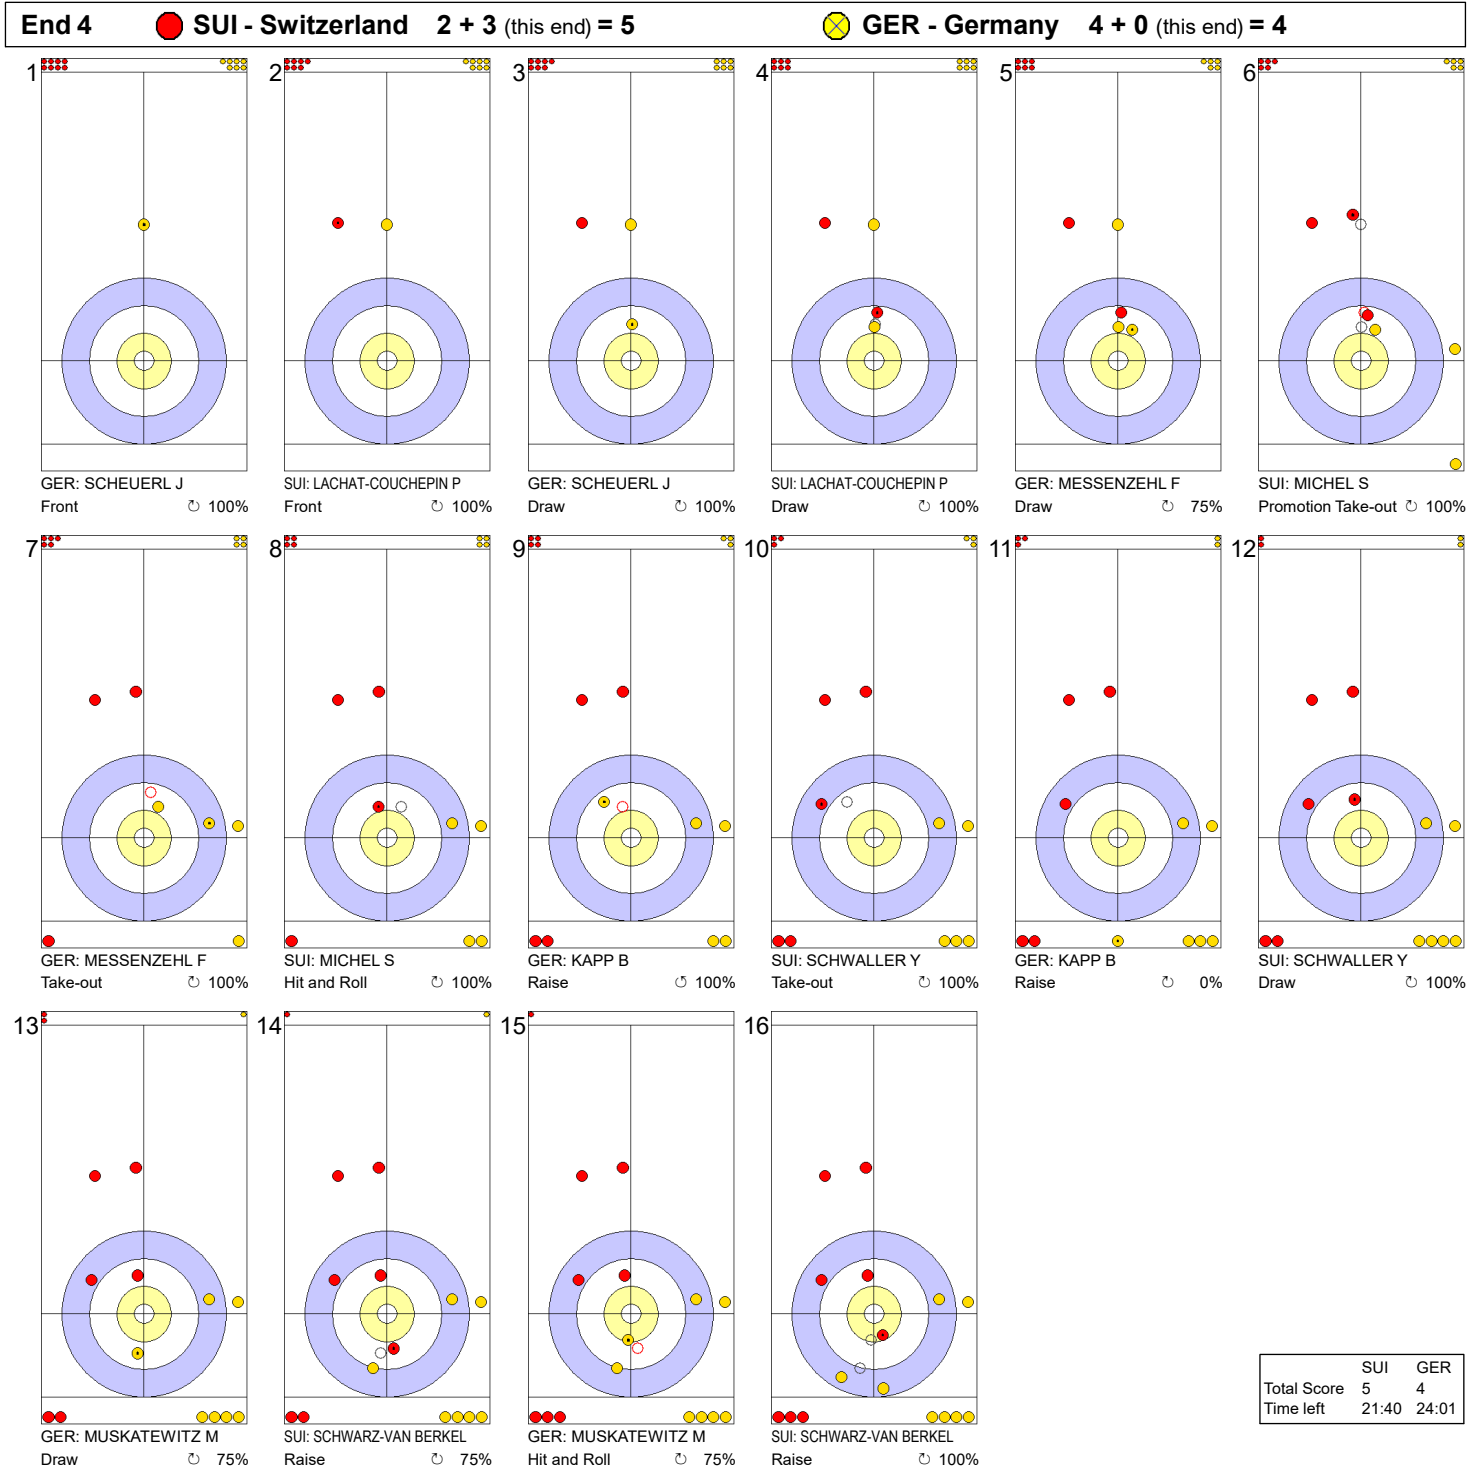

### Game - Shot by Shot

**Legend:**  
 ↻ Clockwise   ↺ Counter-clockwise   - Not considered

Game - Shot by Shot

**Legend:**  
 ↻ Clockwise      ↺ Counter-clockwise      - Not considered

Game - Shot by Shot

**Legend:**  
 ↻ Clockwise      ↺ Counter-clockwise      - Not considered

FRI 5 APR 2024  
Start Time 14:00

Round Robin Session 19 - Sheet A

Game - Shot by Shot

**Legend:**  
 Clockwise     
  Counter-clockwise     
 - Not considered

Game - Shot by Shot

**Legend:**  
 ↻ Clockwise      ↺ Counter-clockwise      - Not considered

Game - Shot by Shot

**Legend:**  
 ↻ Clockwise      ↺ Counter-clockwise      - Not considered

Game - Shot by Shot

**Legend:**  
 ↻ Clockwise      ↺ Counter-clockwise      - Not considered

**Game - Shot by Shot**

	SUI	GER
Total Score	6	6
Time left	4:36	7:17

**Legend:**

	Clockwise		Counter-clockwise	-	Not considered
--	-----------	--	-------------------	---	----------------