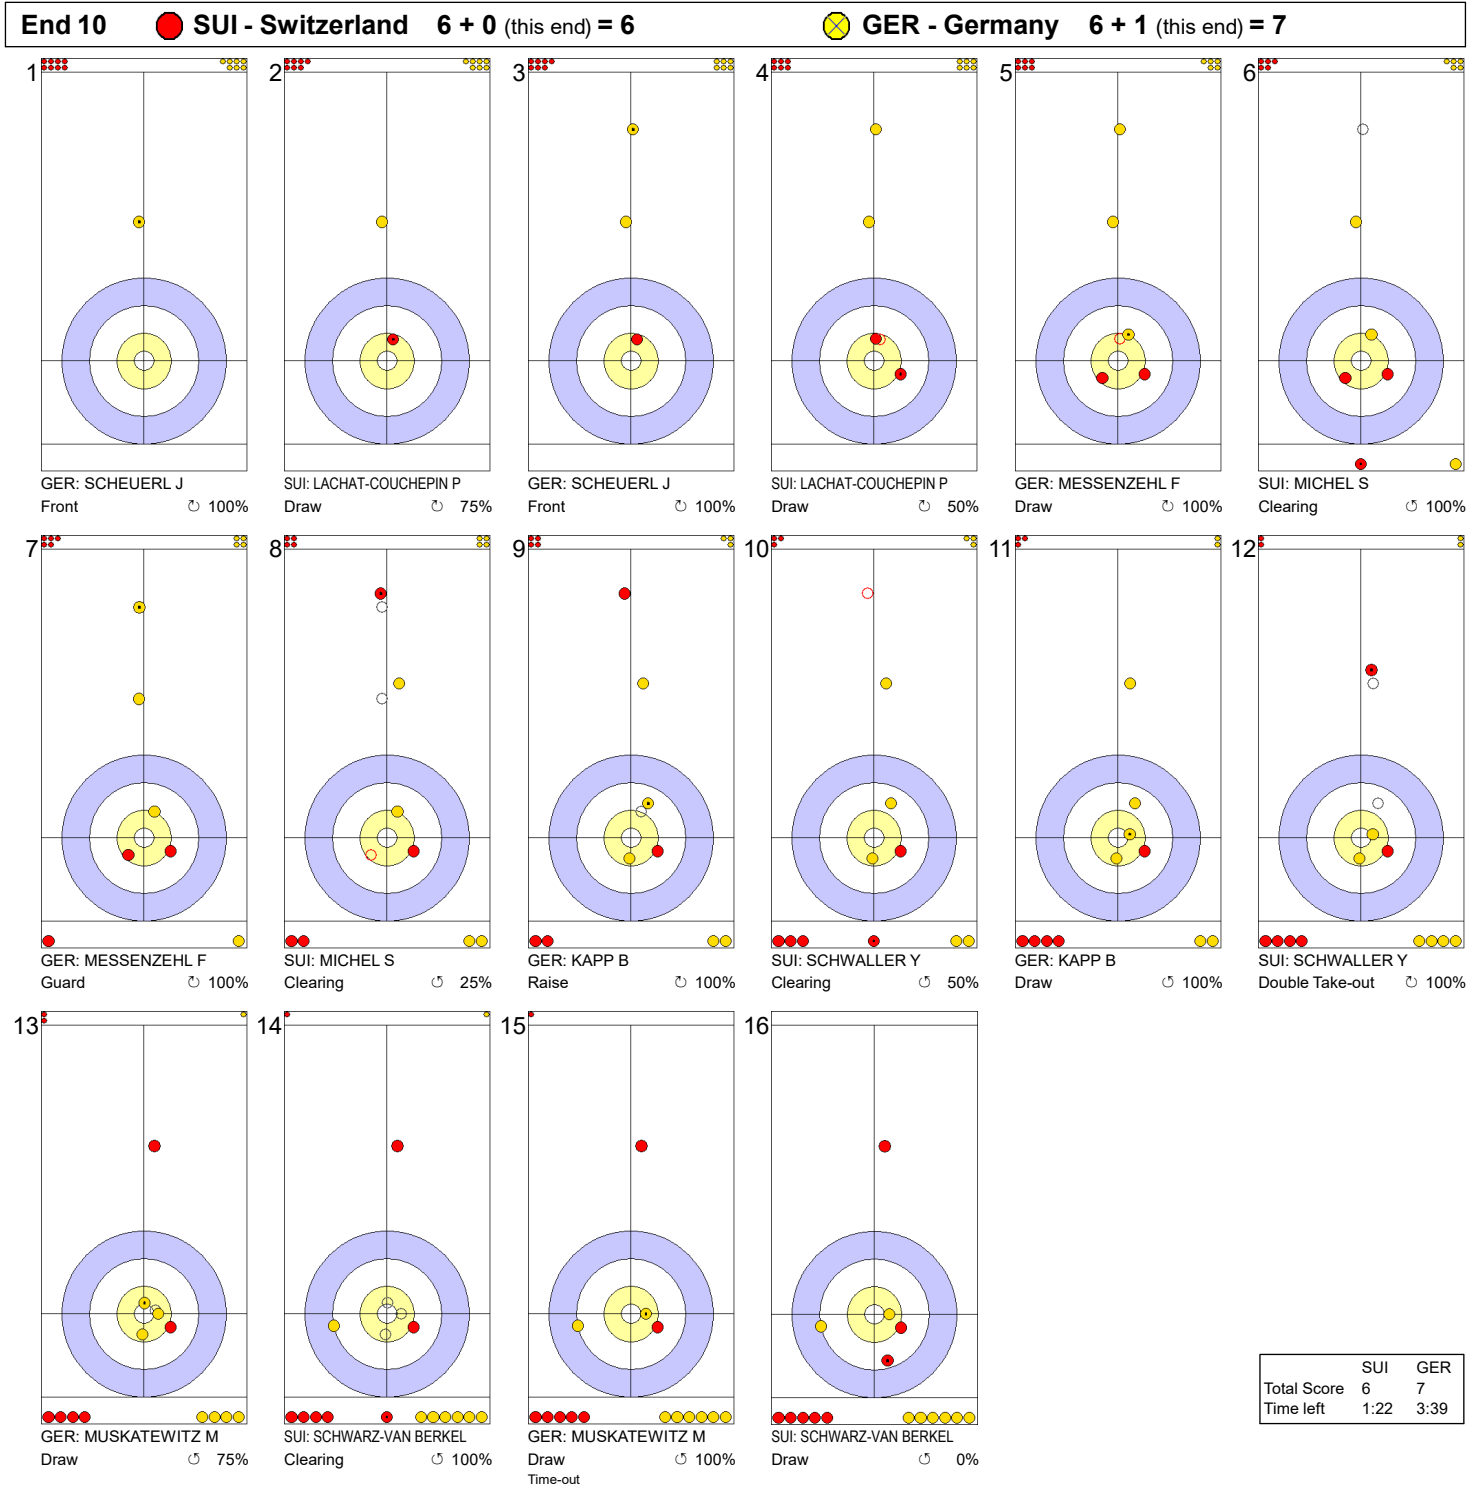

**Legend:**  
 ↻ Clockwise      ↺ Counter-clockwise      - Not considered

FRI 5 APR 2024  
Start Time 14:00

Round Robin Session 19 - Sheet A

Game - Shot by Shot

**Legend:**  
 Clockwise     
  Counter-clockwise     
 - Not considered

Game - Shot by Shot

**Legend:**  
 ↻ Clockwise      ↺ Counter-clockwise      - Not considered

Game - Shot by Shot

**Legend:**  
 ↻ Clockwise      ↺ Counter-clockwise      - Not considered

Game - Shot by Shot

**Legend:**  
 ↻ Clockwise      ↺ Counter-clockwise      - Not considered

**Game - Shot by Shot**

	SUI	GER
Total Score	6	6
Time left	4:36	7:17

**Legend:**

	Clockwise		Counter-clockwise	-	Not considered
--	-----------	--	-------------------	---	----------------

Game - Shot by Shot

**Legend:**  
 Clockwise    
  Counter-clockwise    
 - Not considered