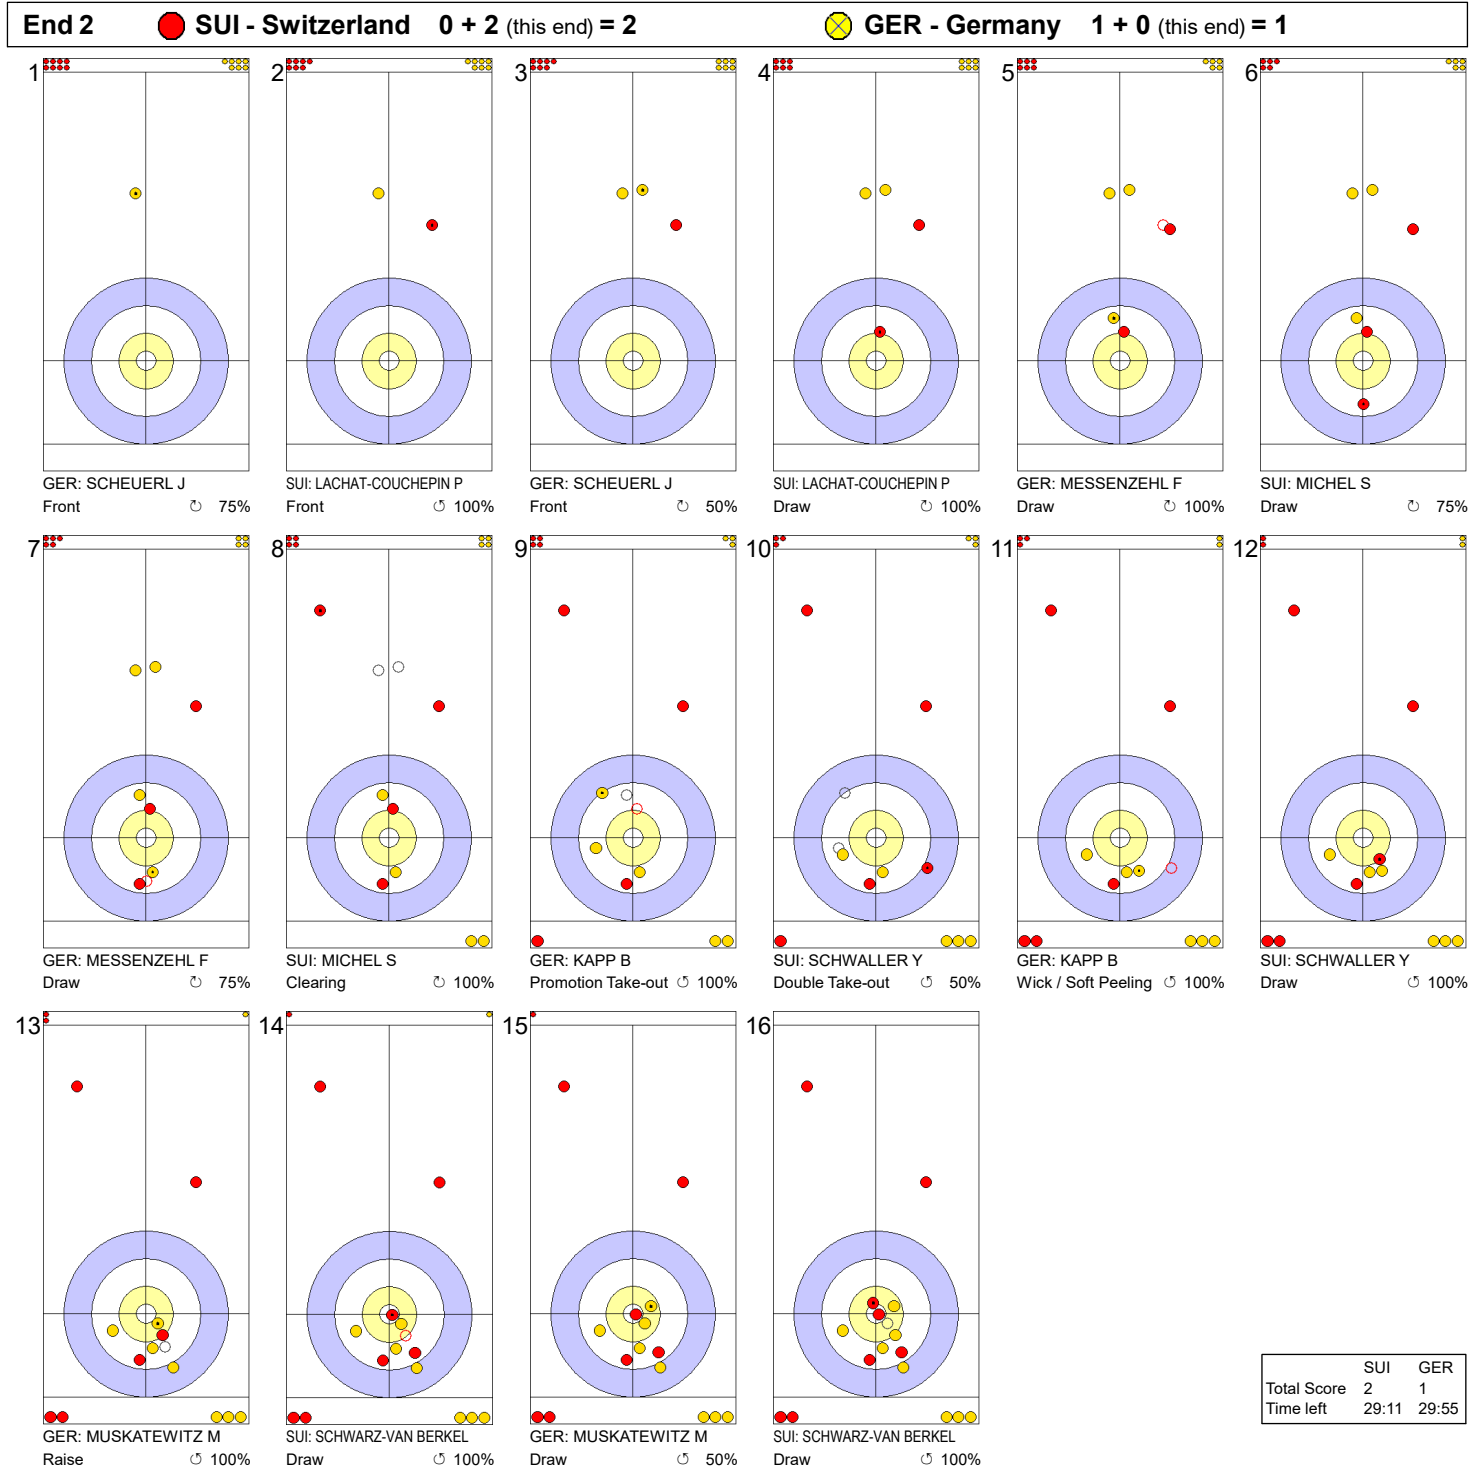

Game - Shot by Shot

**Legend:**  
 ↻ Clockwise      ↺ Counter-clockwise      - Not considered

FRI 5 APR 2024  
Start Time 14:00

Round Robin Session 19 - Sheet A

### Game - Shot by Shot

**Legend:**  
 ↻ Clockwise   ↺ Counter-clockwise   - Not considered

Game - Shot by Shot

**Legend:**  
 ↻ Clockwise      ↺ Counter-clockwise      - Not considered

Game - Shot by Shot

**Legend:**  
 ↻ Clockwise      ↺ Counter-clockwise      - Not considered

FRI 5 APR 2024  
Start Time 14:00

Round Robin Session 19 - Sheet A

Game - Shot by Shot

**Legend:**  
 Clockwise     
  Counter-clockwise     
 - Not considered

Game - Shot by Shot

**Legend:**  
 ↻ Clockwise      ↺ Counter-clockwise      - Not considered

Game - Shot by Shot

**Legend:**  
 ↻ Clockwise      ↺ Counter-clockwise      - Not considered

Game - Shot by Shot