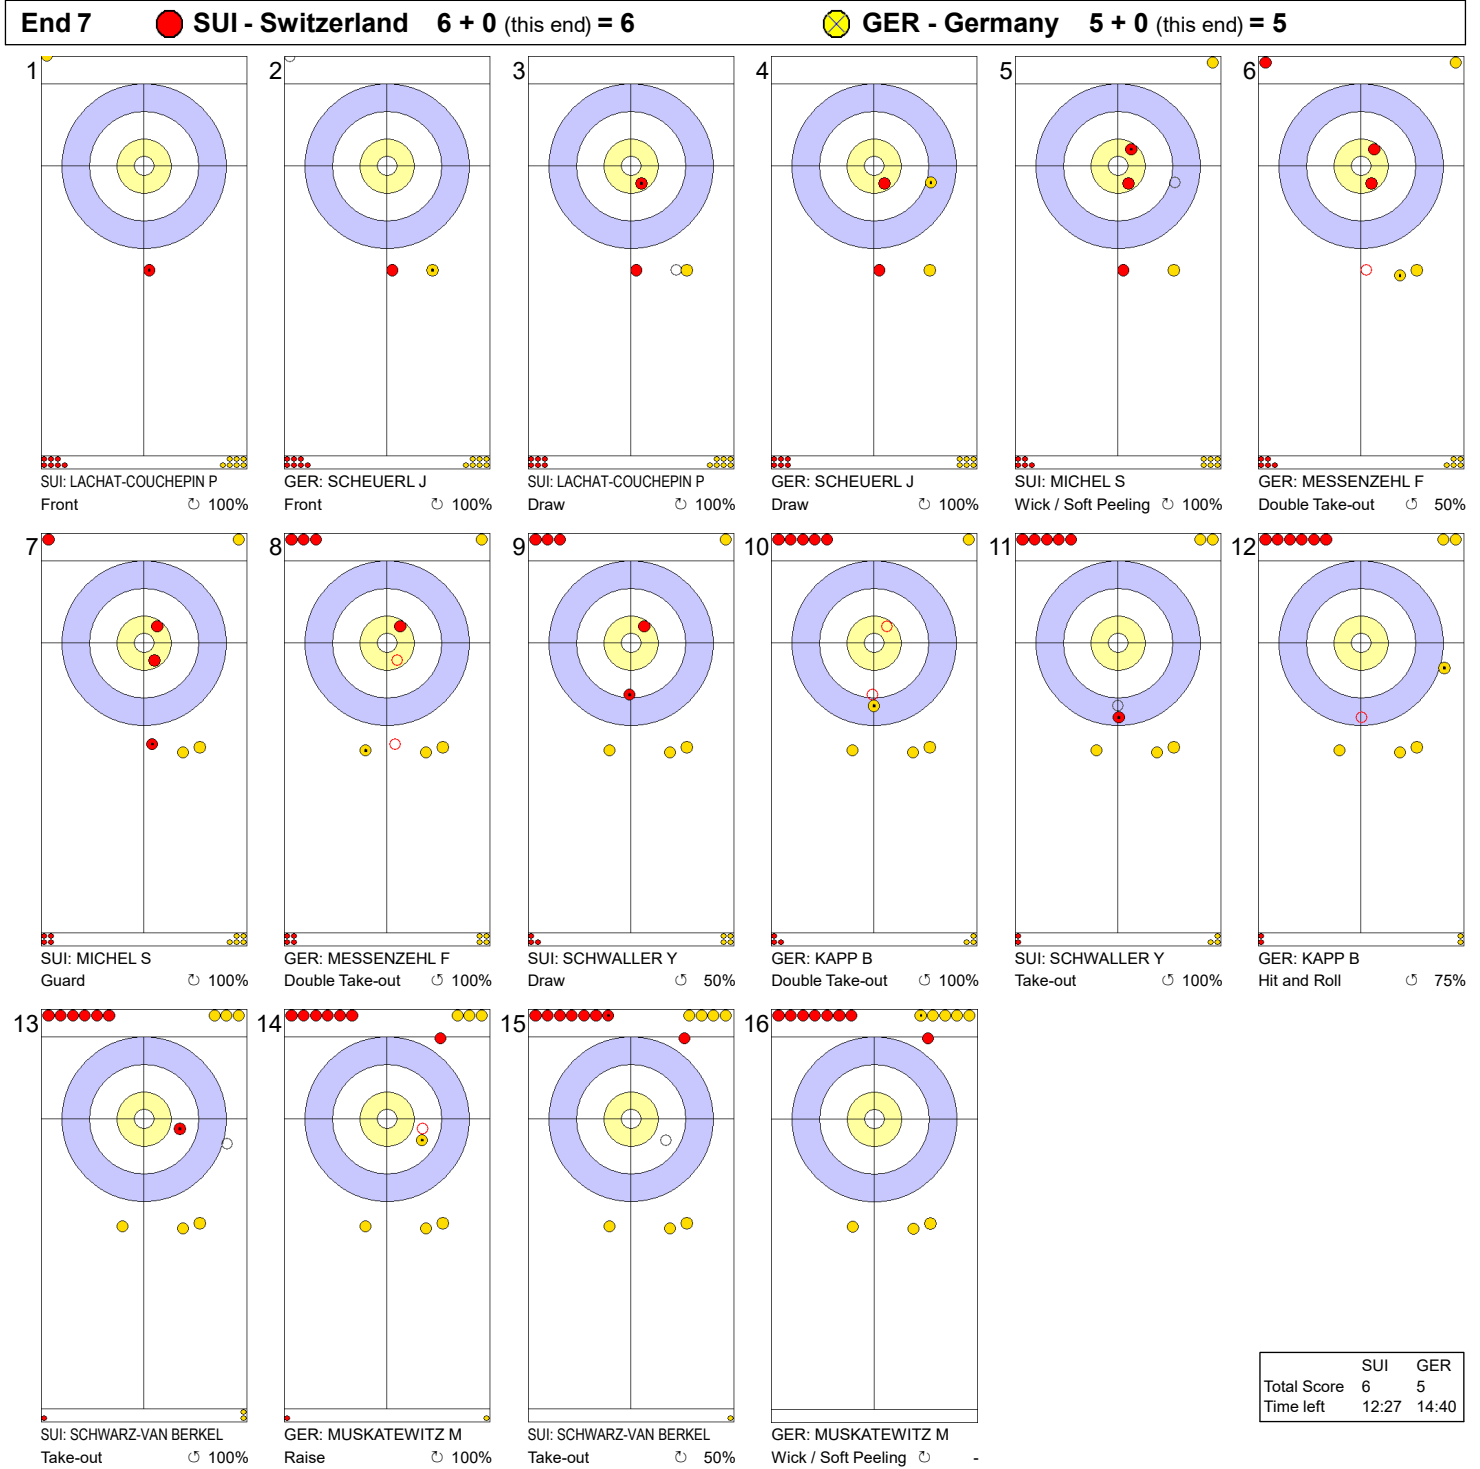

### Game - Shot by Shot

**Legend:**  
 ↻ Clockwise   ↺ Counter-clockwise   - Not considered

Game - Shot by Shot

**Legend:**  
 ↻ Clockwise      ↺ Counter-clockwise      - Not considered

Game - Shot by Shot

**Legend:**  
 ↻ Clockwise      ↺ Counter-clockwise      - Not considered

FRI 5 APR 2024  
Start Time 14:00

Round Robin Session 19 - Sheet A

Game - Shot by Shot

**Legend:**  
 Clockwise     
  Counter-clockwise     
 - Not considered

Game - Shot by Shot

**Legend:**  
 ↻ Clockwise      ↺ Counter-clockwise      - Not considered

Game - Shot by Shot

**Legend:**  
 ↻ Clockwise      ↺ Counter-clockwise      - Not considered

Game - Shot by Shot

**Legend:**  
 ↻ Clockwise      ↺ Counter-clockwise      - Not considered

**Game - Shot by Shot**

	SUI	GER
Total Score	6	6
Time left	4:36	7:17

**Legend:**

	Clockwise		Counter-clockwise	-	Not considered
--	-----------	--	-------------------	---	----------------