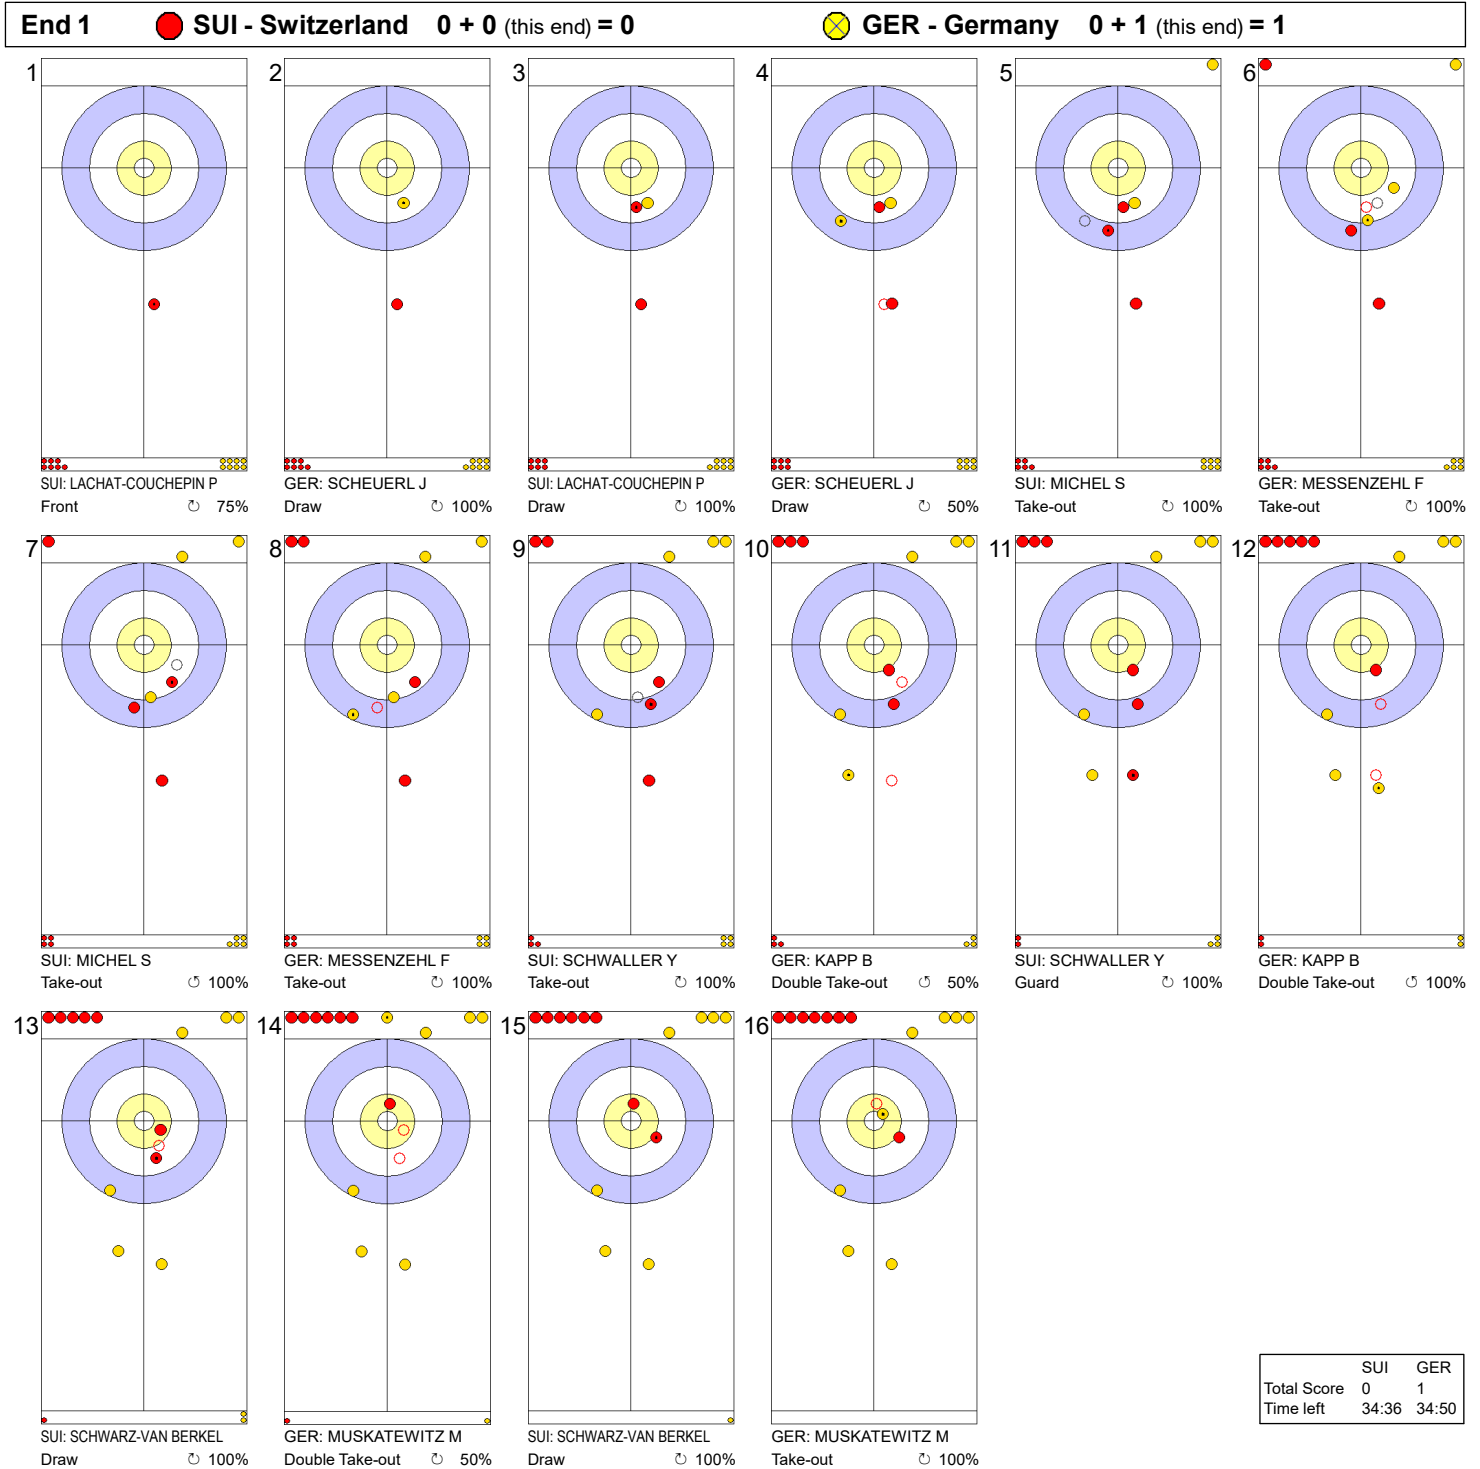

Game - Shot by Shot

**Legend:**  
 ↻ Clockwise      ↺ Counter-clockwise      - Not considered

FRI 5 APR 2024  
Start Time 14:00

Round Robin Session 19 - Sheet A

### Game - Shot by Shot

**Legend:**  
 ↻ Clockwise   ↺ Counter-clockwise   - Not considered

Game - Shot by Shot

**Legend:**  
 ↻ Clockwise      ↺ Counter-clockwise      - Not considered

Game - Shot by Shot

**Legend:**  
 ↻ Clockwise      ↺ Counter-clockwise      - Not considered

FRI 5 APR 2024  
Start Time 14:00

Round Robin Session 19 - Sheet A

Game - Shot by Shot

**Legend:**  
 Clockwise     
  Counter-clockwise     
 - Not considered

Game - Shot by Shot

**Legend:**  
 ↻ Clockwise      ↺ Counter-clockwise      - Not considered

Game - Shot by Shot

**Legend:**  
 ↻ Clockwise      ↺ Counter-clockwise      - Not considered

Game - Shot by Shot