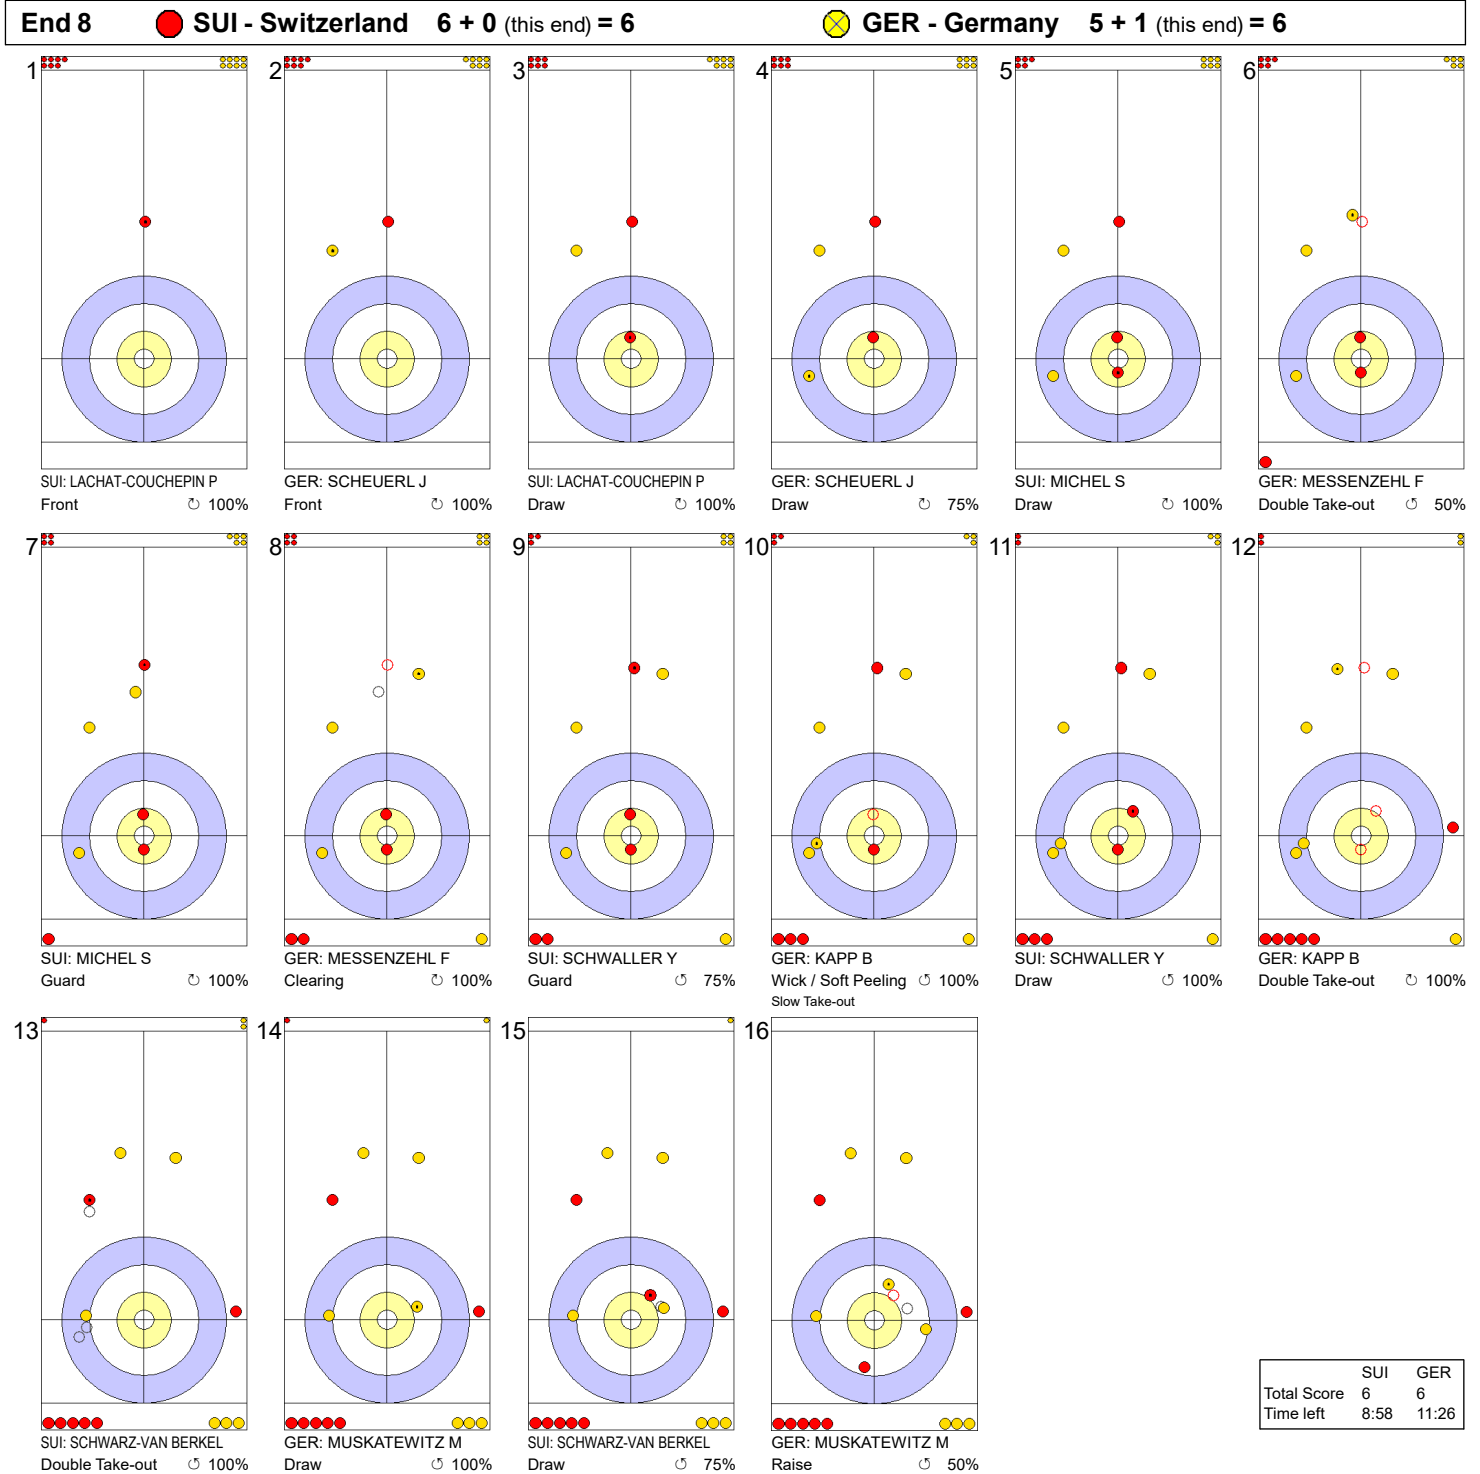

**Legend:**  
 ↻ Clockwise      ↺ Counter-clockwise      - Not considered

FRI 5 APR 2024  
Start Time 14:00

Round Robin Session 19 - Sheet A

Game - Shot by Shot

**Legend:**  
 Clockwise     
  Counter-clockwise     
 - Not considered

Game - Shot by Shot

**Legend:**  
 ↻ Clockwise      ↺ Counter-clockwise      - Not considered

Game - Shot by Shot

**Legend:**  
 ↻ Clockwise      ↺ Counter-clockwise      - Not considered

Game - Shot by Shot

**Legend:**  
 ↻ Clockwise      ↺ Counter-clockwise      - Not considered

**Game - Shot by Shot**

	SUI	GER
Total Score	6	6
Time left	4:36	7:17

**Legend:**

	Clockwise		Counter-clockwise	-	Not considered
--	-----------	--	-------------------	---	----------------

Game - Shot by Shot

**Legend:**  
 Clockwise    
  Counter-clockwise    
 - Not considered