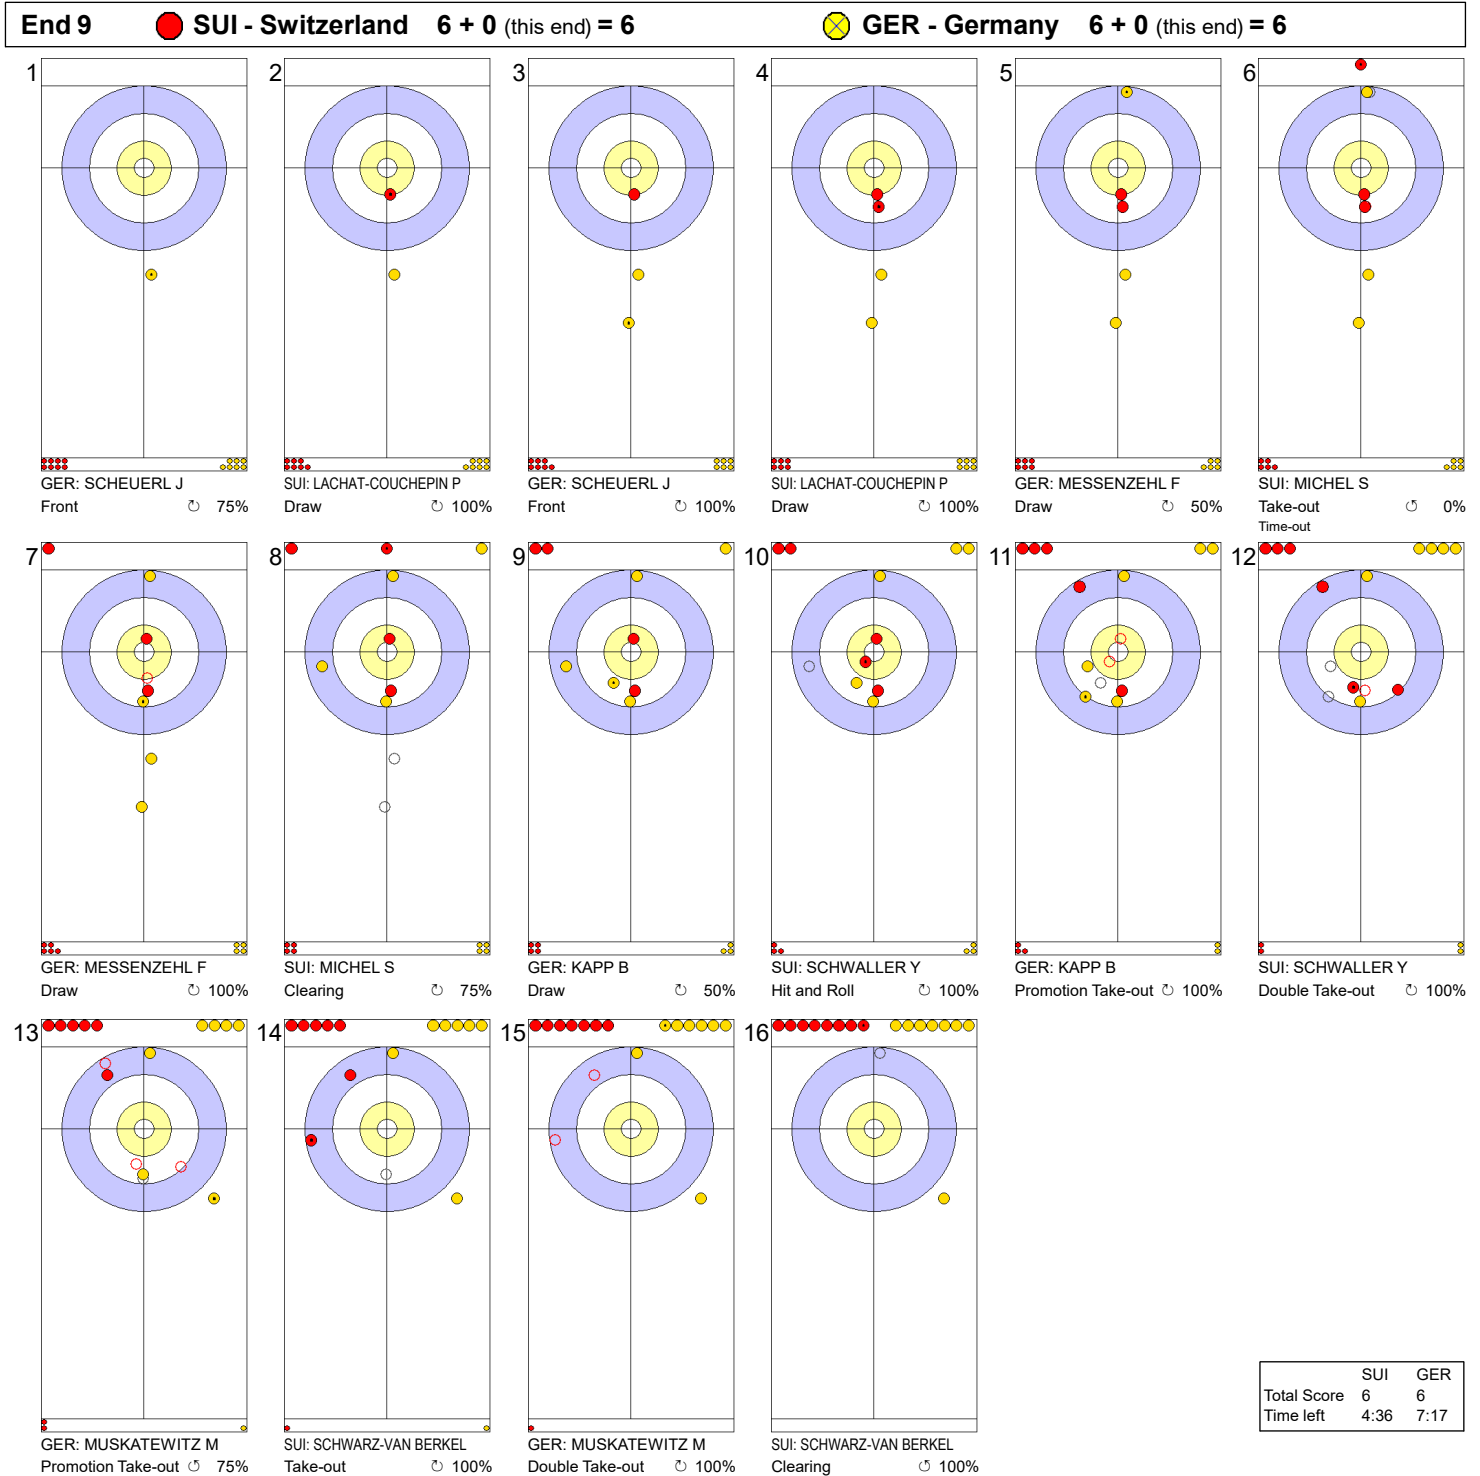

**Legend:**  
 ↻ Clockwise      ↺ Counter-clockwise      - Not considered

FRI 5 APR 2024  
Start Time 14:00

Round Robin Session 19 - Sheet A

Game - Shot by Shot

**Legend:**  
 Clockwise     
  Counter-clockwise     
 - Not considered

Game - Shot by Shot

**Legend:**  
 ↻ Clockwise      ↺ Counter-clockwise      - Not considered

Game - Shot by Shot

**Legend:**  
 ↻ Clockwise      ↺ Counter-clockwise      - Not considered

Game - Shot by Shot

**Legend:**  
 ↻ Clockwise      ↺ Counter-clockwise      - Not considered

**Game - Shot by Shot**

	SUI	GER
Total Score	6	6
Time left	4:36	7:17

**Legend:**

	Clockwise		Counter-clockwise	-	Not considered
--	-----------	--	-------------------	---	----------------

Game - Shot by Shot

**Legend:**  
 Clockwise    
  Counter-clockwise    
 - Not considered