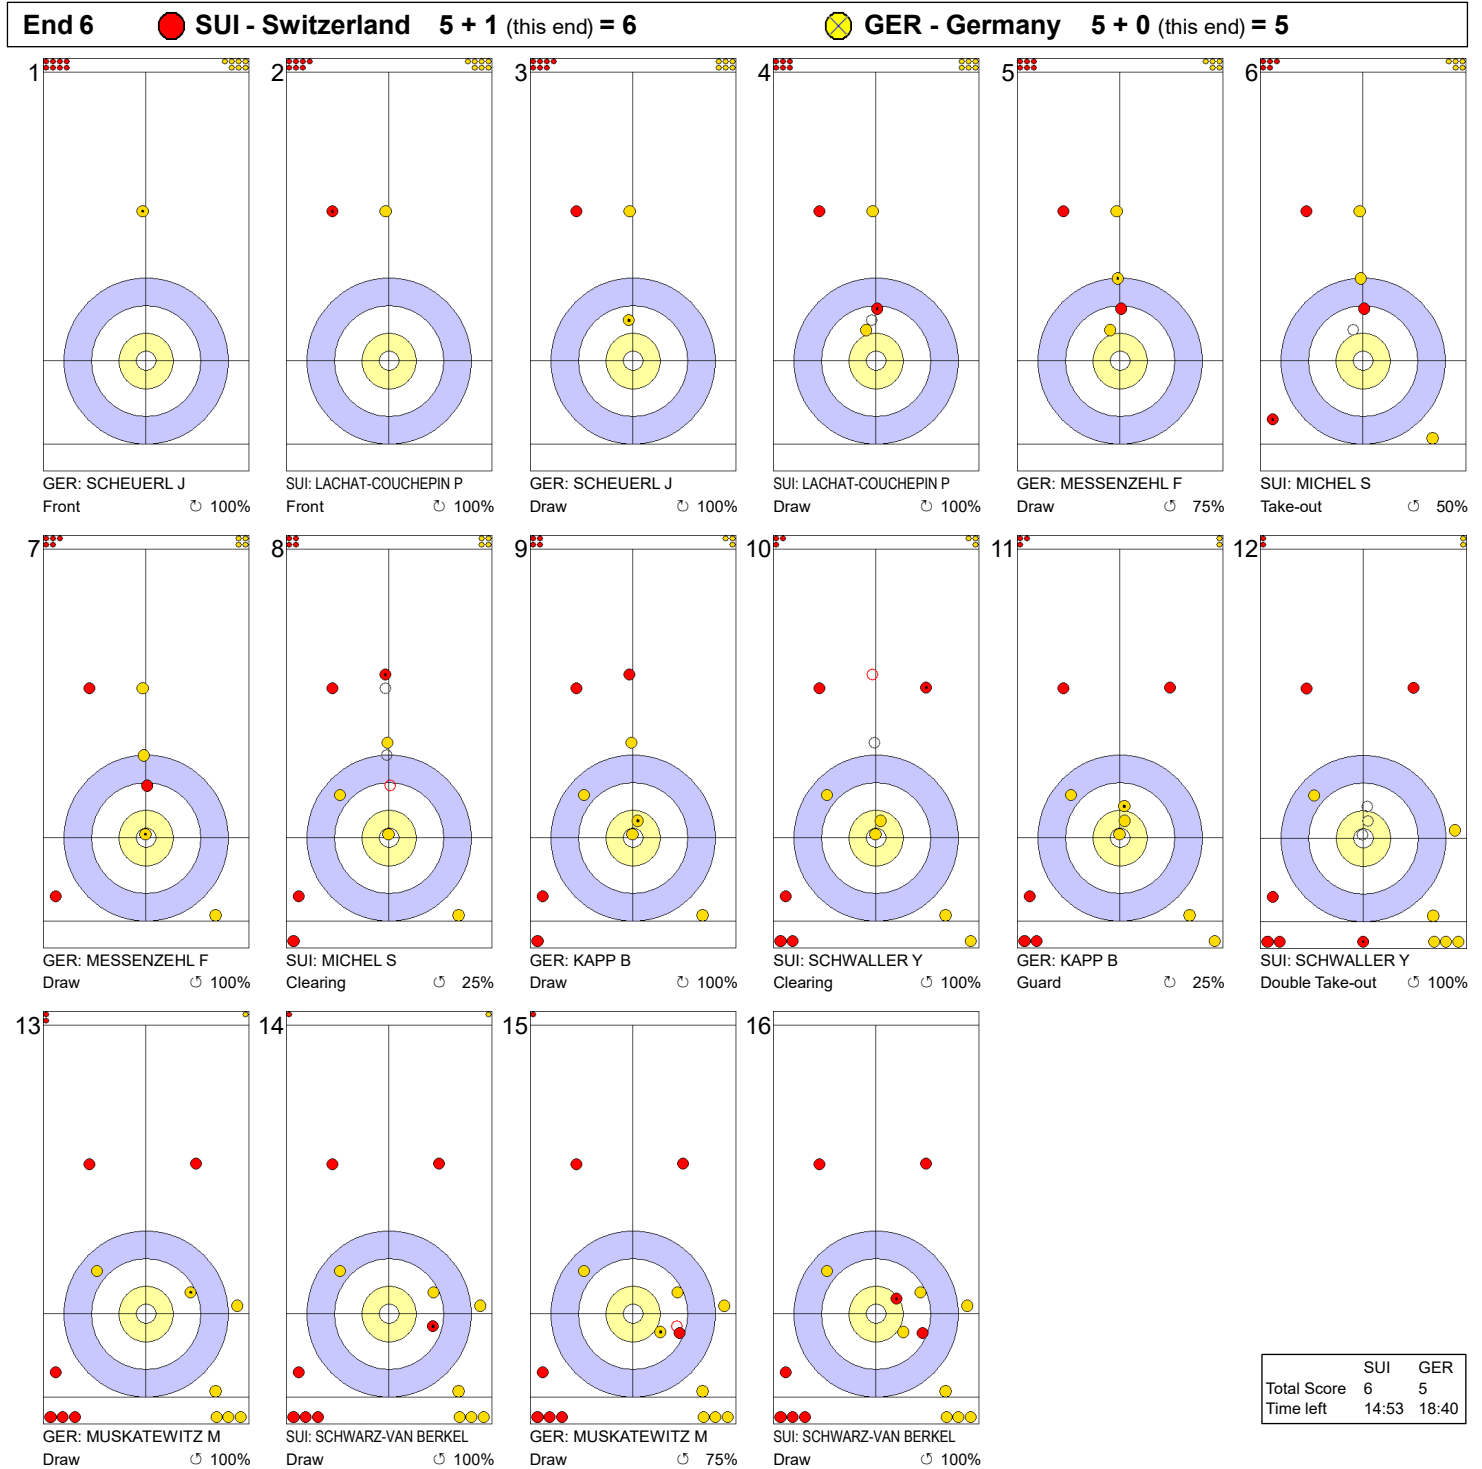

### Game - Shot by Shot

**Legend:**  
 ↻ Clockwise   ↺ Counter-clockwise   - Not considered

Game - Shot by Shot

**Legend:**  
 ↻ Clockwise      ↺ Counter-clockwise      - Not considered

Game - Shot by Shot

**Legend:**  
 ↻ Clockwise      ↺ Counter-clockwise      - Not considered

FRI 5 APR 2024  
Start Time 14:00

Round Robin Session 19 - Sheet A

Game - Shot by Shot

**Legend:**  
 Clockwise     
  Counter-clockwise     
 - Not considered

Game - Shot by Shot

**Legend:**  
 ↻ Clockwise      ↺ Counter-clockwise      - Not considered

Game - Shot by Shot

**Legend:**  
 ↻ Clockwise      ↺ Counter-clockwise      - Not considered

Game - Shot by Shot

**Legend:**  
 ↻ Clockwise      ↺ Counter-clockwise      - Not considered

**Game - Shot by Shot**

	SUI	GER
Total Score	6	6
Time left	4:36	7:17

**Legend:**

	Clockwise		Counter-clockwise	-	Not considered
--	-----------	--	-------------------	---	----------------