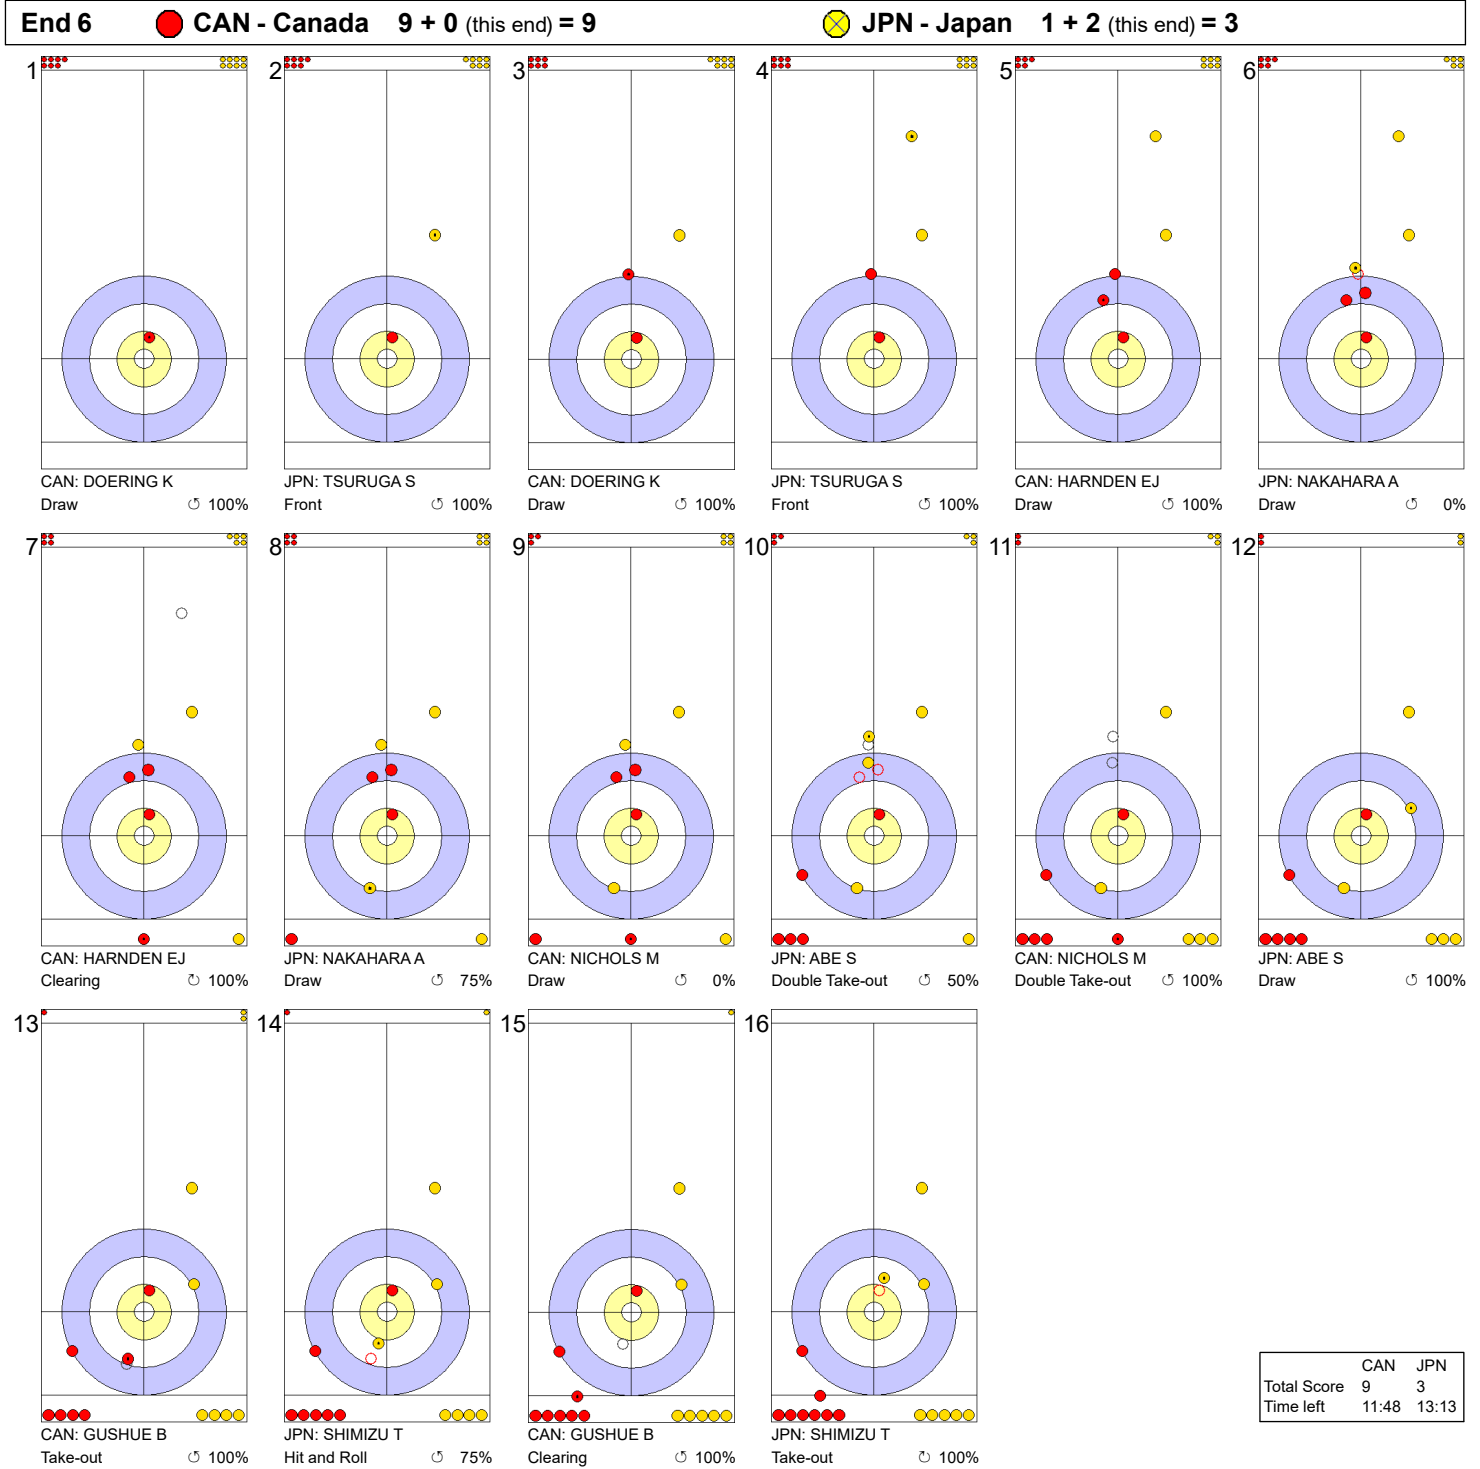

LGT World Men's Curling Championship 2024
IWC Arena

FRI 5 APR 2024
Start Time 14:00

Round Robin Session 19 - Sheet B

Game - Shot by Shot

End 2 ● **CAN - Canada** 1 + 0 (this end) = 1 ● **JPN - Japan** 0 + 1 (this end) = 1

	CAN	JPN
Total Score	1	1
Time left	28:33	30:54

Legend:
 ↻ Clockwise ↺ Counter-clockwise - Not considered

Game - Shot by Shot

End 3 ● CAN - Canada 1 + 3 (this end) = 4 ⊗ JPN - Japan 1 + 0 (this end) = 1

	CAN	JPN
Total Score	4	1
Time left	24:04	27:10

Legend:
↻ Clockwise ↺ Counter-clockwise - Not considered

Game - Shot by Shot

Legend:
 ↻ Clockwise ↺ Counter-clockwise - Not considered

Game - Shot by Shot

Legend:
 ↻ Clockwise ↺ Counter-clockwise - Not considered

Game - Shot by Shot

Legend:
 ↻ Clockwise ↺ Counter-clockwise - Not considered