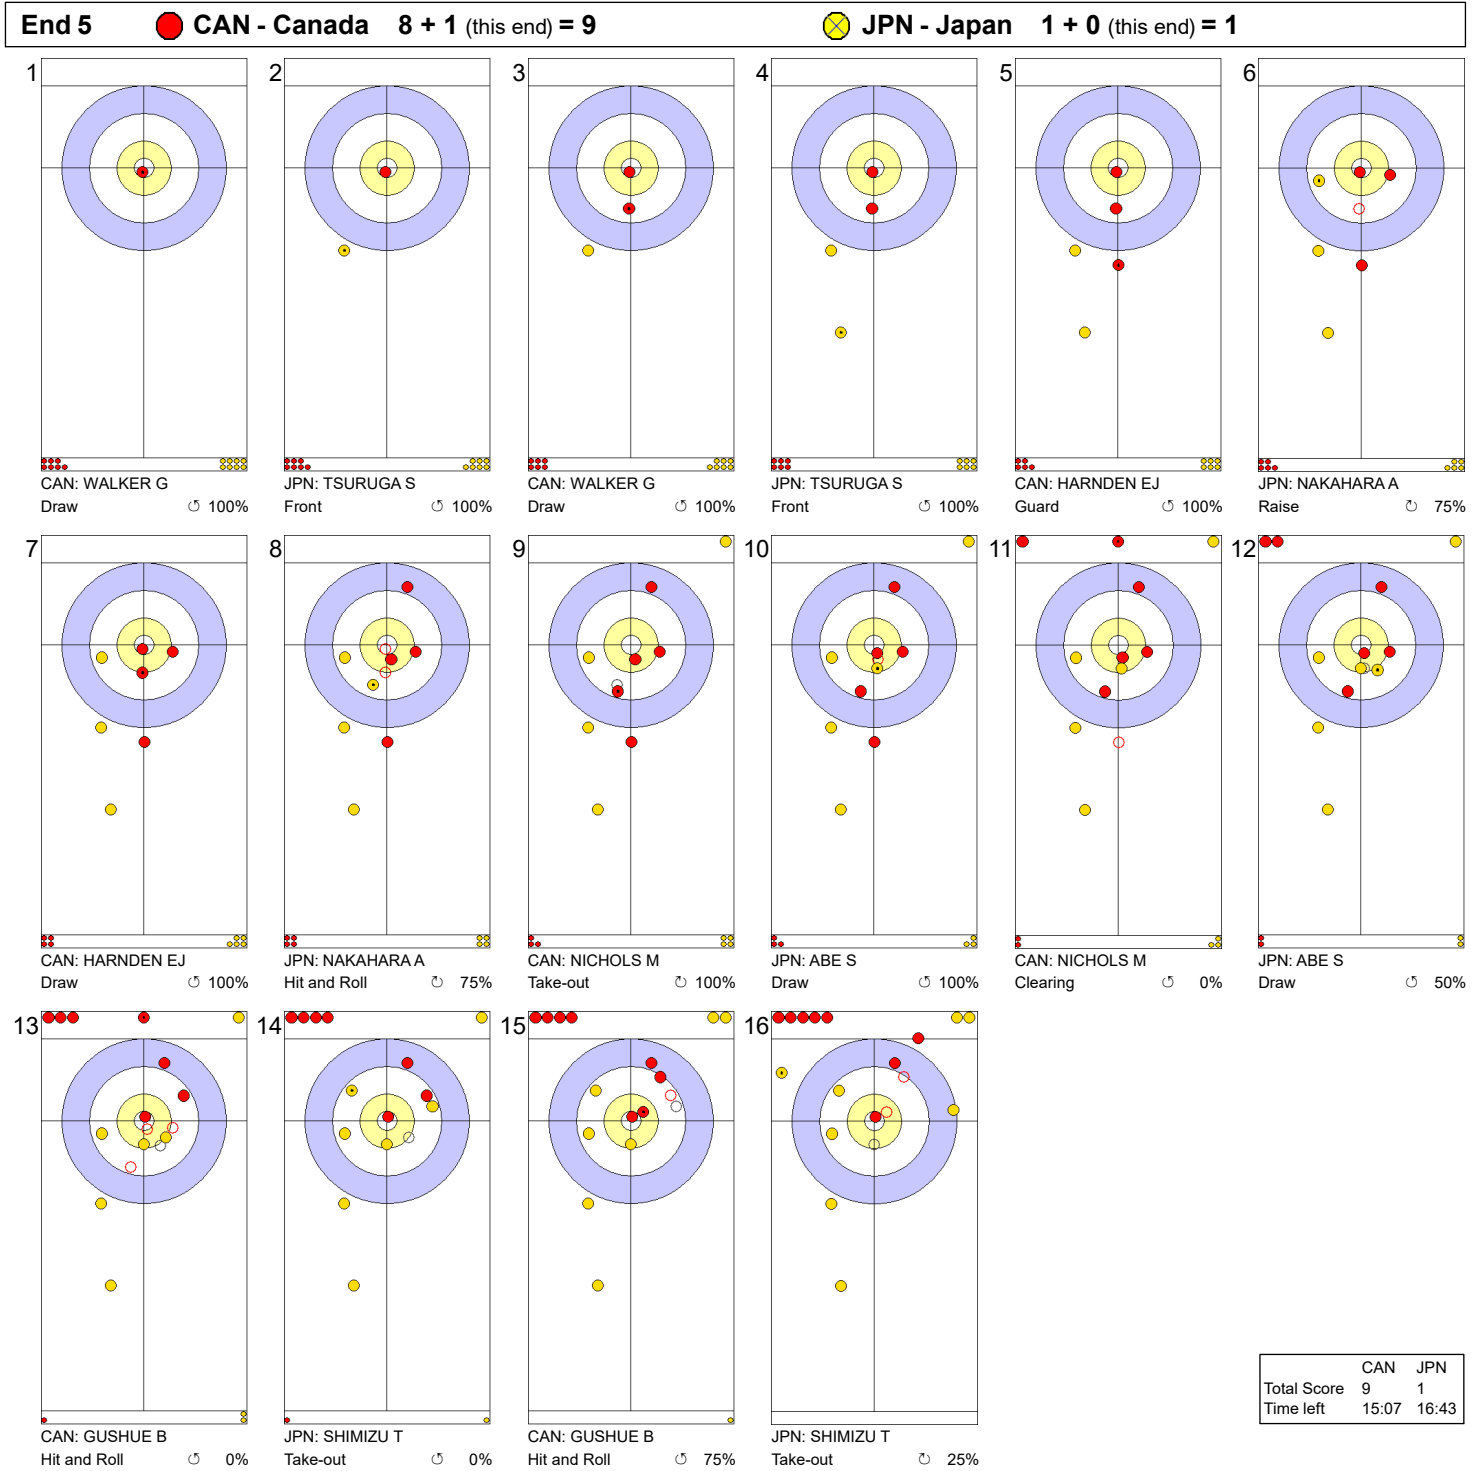

Shot No.	Shooter	Description	Rotation %
1	CAN: WALKER G	Front	100%
2	JPN: TSURUGA S	Draw	75%
3	CAN: WALKER G	Raise	100%
4	JPN: TSURUGA S	Draw	100%
5	CAN: HARNDEN EJ	Draw	50%
6	JPN: NAKAHARA A	Take-out	100%
7	CAN: HARNDEN EJ	Draw	100%
8	JPN: NAKAHARA A	Draw	100%
9	CAN: NICHOLS M	Raise	100%
10	JPN: ABE S	Draw	50%
11	CAN: NICHOLS M	Promotion Take-out	100%
12	JPN: ABE S	Draw	100%
13	CAN: GUSHUE B	Raise	50%
14	JPN: SHIMIZU T	Raise	50%
15	CAN: GUSHUE B	Hit and Roll	100%
16	JPN: SHIMIZU T	Raise	100%

	CAN	JPN
Total Score	1	1
Time left	28:33	30:54

Legend:
 ↻ Clockwise ↺ Counter-clockwise - Not considered

Game - Shot by Shot

End 3 ● CAN - Canada 1 + 3 (this end) = 4 ⊗ JPN - Japan 1 + 0 (this end) = 1

	CAN	JPN
Total Score	4	1
Time left	24:04	27:10

Legend:
↻ Clockwise ↺ Counter-clockwise - Not considered

Game - Shot by Shot

Legend:
 ↻ Clockwise ↺ Counter-clockwise - Not considered

Game - Shot by Shot

Legend:
 ↻ Clockwise ↺ Counter-clockwise - Not considered

Game - Shot by Shot

Legend:
 ↻ Clockwise ↺ Counter-clockwise - Not considered