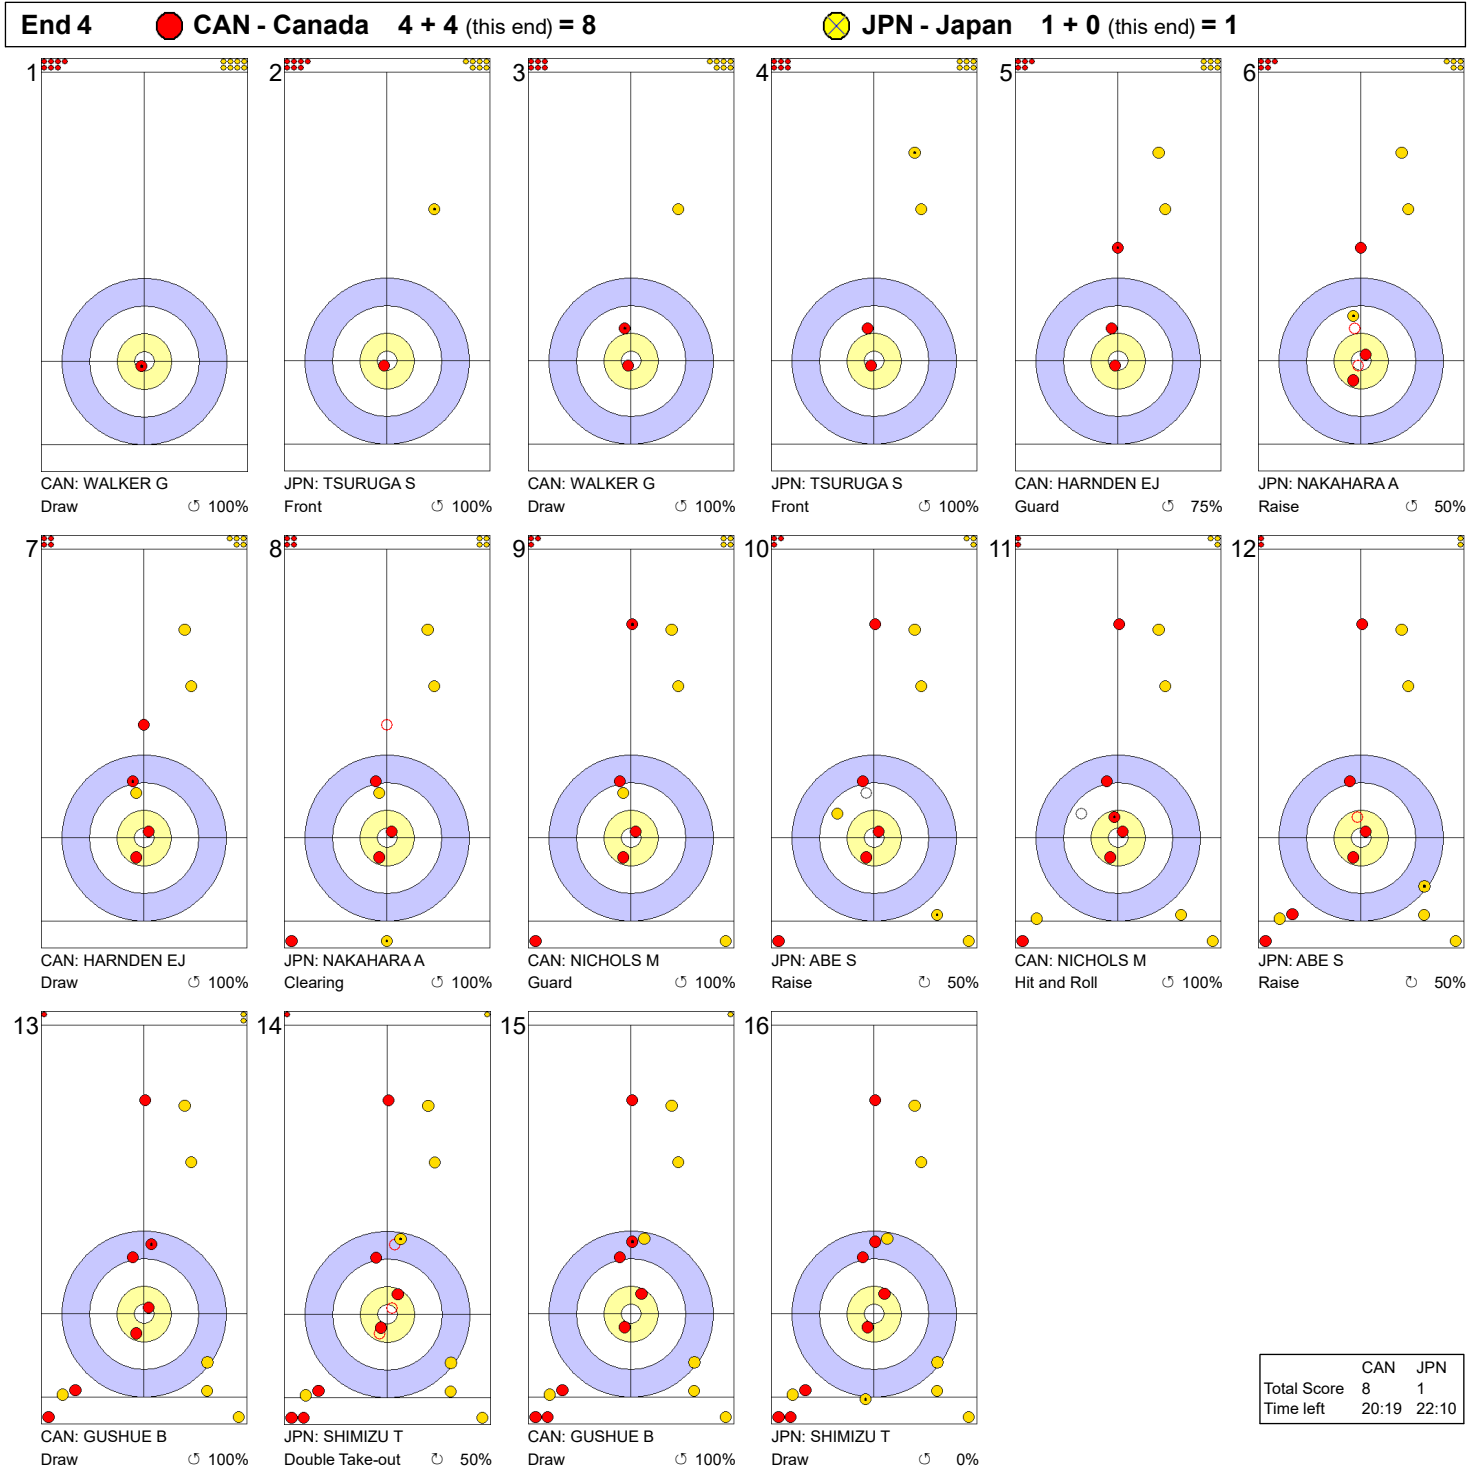

Shot No.	Shooter	Description	Rotation %
1	CAN: WALKER G	Front	100%
2	JPN: TSURUGA S	Draw	75%
3	CAN: WALKER G	Raise	100%
4	JPN: TSURUGA S	Draw	100%
5	CAN: HARNDEN EJ	Draw	50%
6	JPN: NAKAHARA A	Take-out	100%
7	CAN: HARNDEN EJ	Draw	100%
8	JPN: NAKAHARA A	Draw	100%
9	CAN: NICHOLS M	Raise	100%
10	JPN: ABE S	Draw	50%
11	CAN: NICHOLS M	Promotion Take-out	100%
12	JPN: ABE S	Draw	100%
13	CAN: GUSHUE B	Raise	50%
14	JPN: SHIMIZU T	Raise	50%
15	CAN: GUSHUE B	Hit and Roll	100%
16	JPN: SHIMIZU T	Raise	100%

	CAN	JPN
Total Score	1	1
Time left	28:33	30:54

Legend:
 ↻ Clockwise ↺ Counter-clockwise - Not considered

Game - Shot by Shot

End 3 ● CAN - Canada 1 + 3 (this end) = 4 ⊗ JPN - Japan 1 + 0 (this end) = 1

	CAN	JPN
Total Score	4	1
Time left	24:04	27:10

Legend:
↻ Clockwise ↺ Counter-clockwise - Not considered

Game - Shot by Shot

Legend:
 ↻ Clockwise ↺ Counter-clockwise - Not considered

Game - Shot by Shot

Legend:
 ↻ Clockwise ↺ Counter-clockwise - Not considered

Game - Shot by Shot

Legend:
 ↻ Clockwise ↺ Counter-clockwise - Not considered