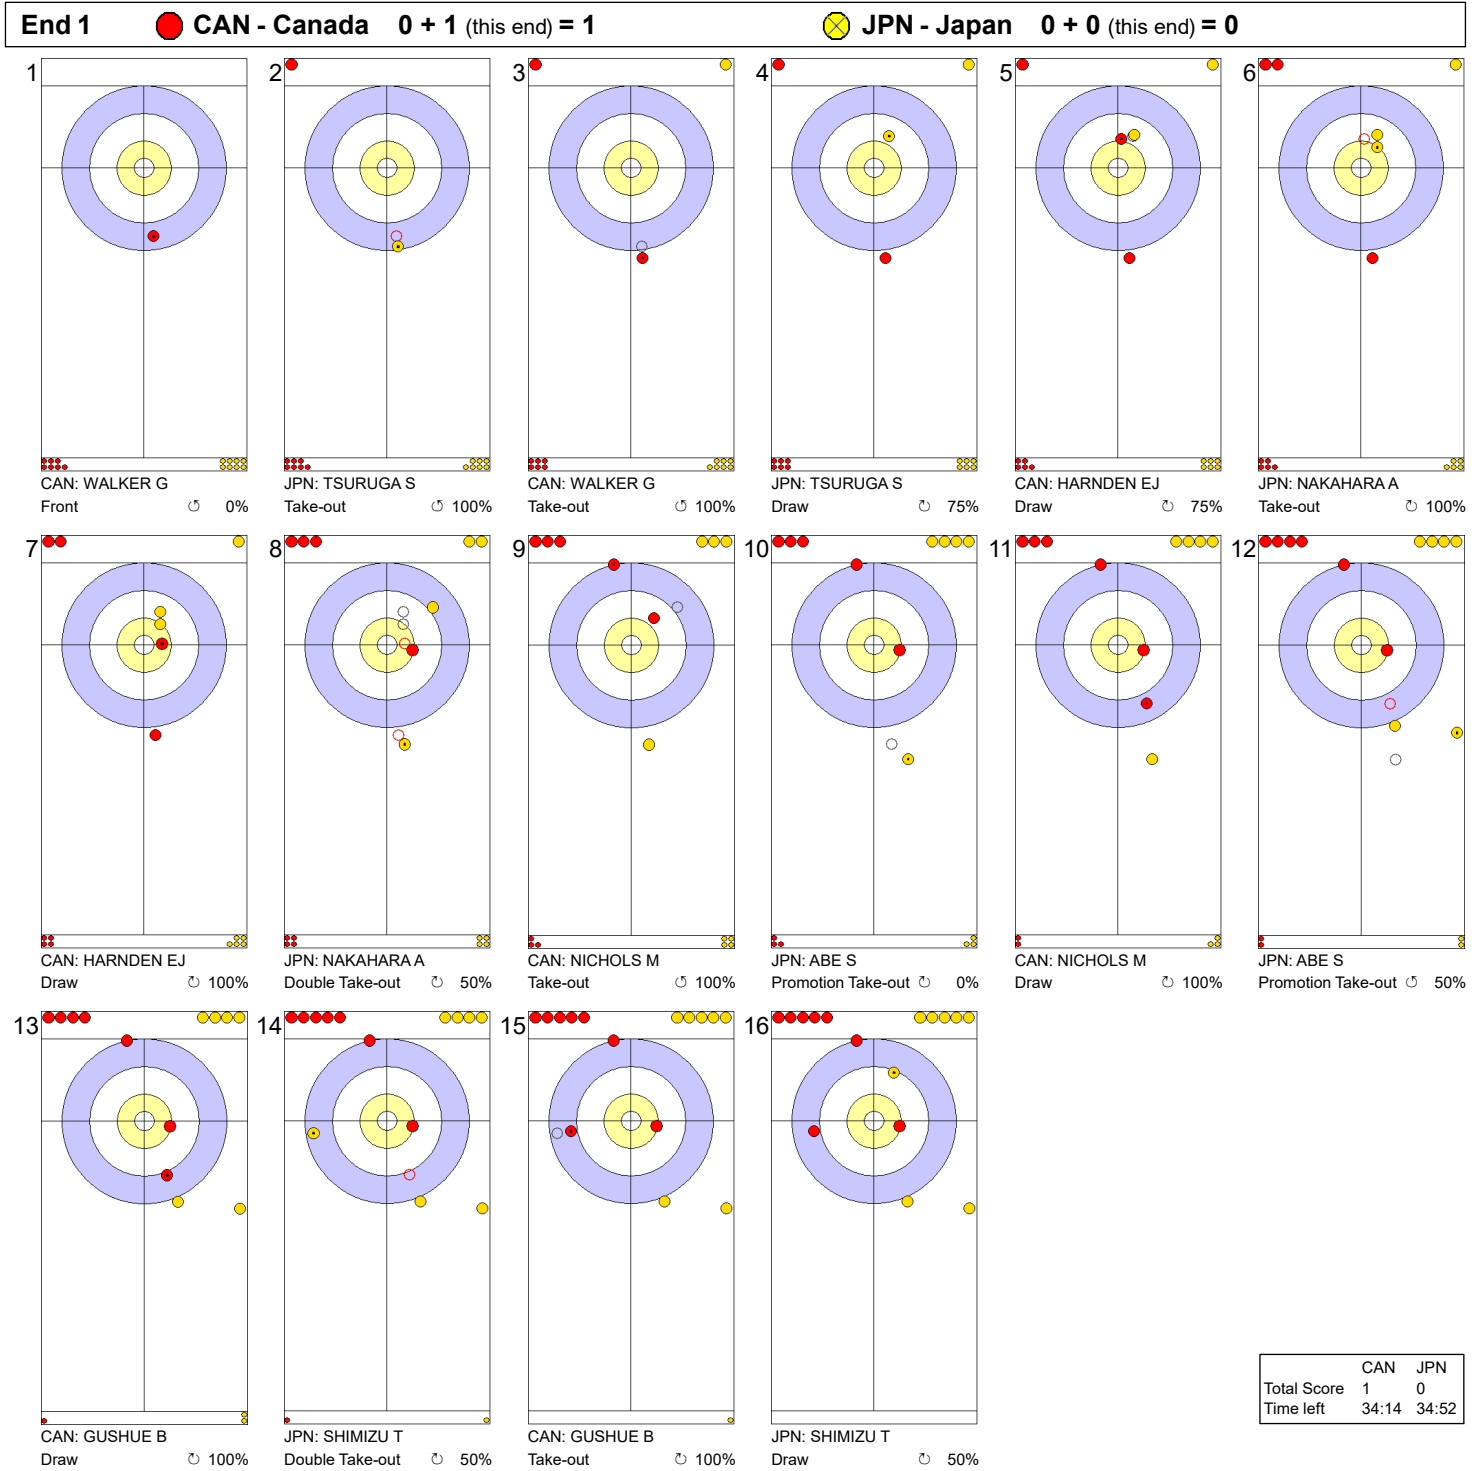

Game - Shot by Shot

	CAN	JPN
Total Score	1	0
Time left	34:14	34:52

Legend:
 Clockwise
  Counter-clockwise
 - Not considered

LGT WORLD MEN'S
CURLING CHAMPIONSHIP
SCHAFFHAUSEN | SWITZERLAND 2024

WMCC 2024
Schaffhausen, Switzerland

LGT World Men's Curling Championship 2024
IWC Arena

FRI 5 APR 2024
Start Time 14:00

Round Robin Session 19 - Sheet B

Game - Shot by Shot

End 2 ● **CAN - Canada** 1 + 0 (this end) = 1 ● **JPN - Japan** 0 + 1 (this end) = 1

Shot No.	Shooter	Description	Rotation %
1	CAN: WALKER G	Front	100%
2	JPN: TSURUGA S	Draw	75%
3	CAN: WALKER G	Raise	100%
4	JPN: TSURUGA S	Draw	100%
5	CAN: HARNDEN EJ	Draw	50%
6	JPN: NAKAHARA A	Take-out	100%
7	CAN: HARNDEN EJ	Draw	100%
8	JPN: NAKAHARA A	Draw	100%
9	CAN: NICHOLS M	Raise	100%
10	JPN: ABE S	Draw	50%
11	CAN: NICHOLS M	Promotion Take-out	100%
12	JPN: ABE S	Draw	100%
13	CAN: GUSHUE B	Raise	50%
14	JPN: SHIMIZU T	Raise	50%
15	CAN: GUSHUE B	Hit and Roll	100%
16	JPN: SHIMIZU T	Raise	100%

Game - Shot by Shot

Legend:
 ↻ Clockwise ↺ Counter-clockwise - Not considered