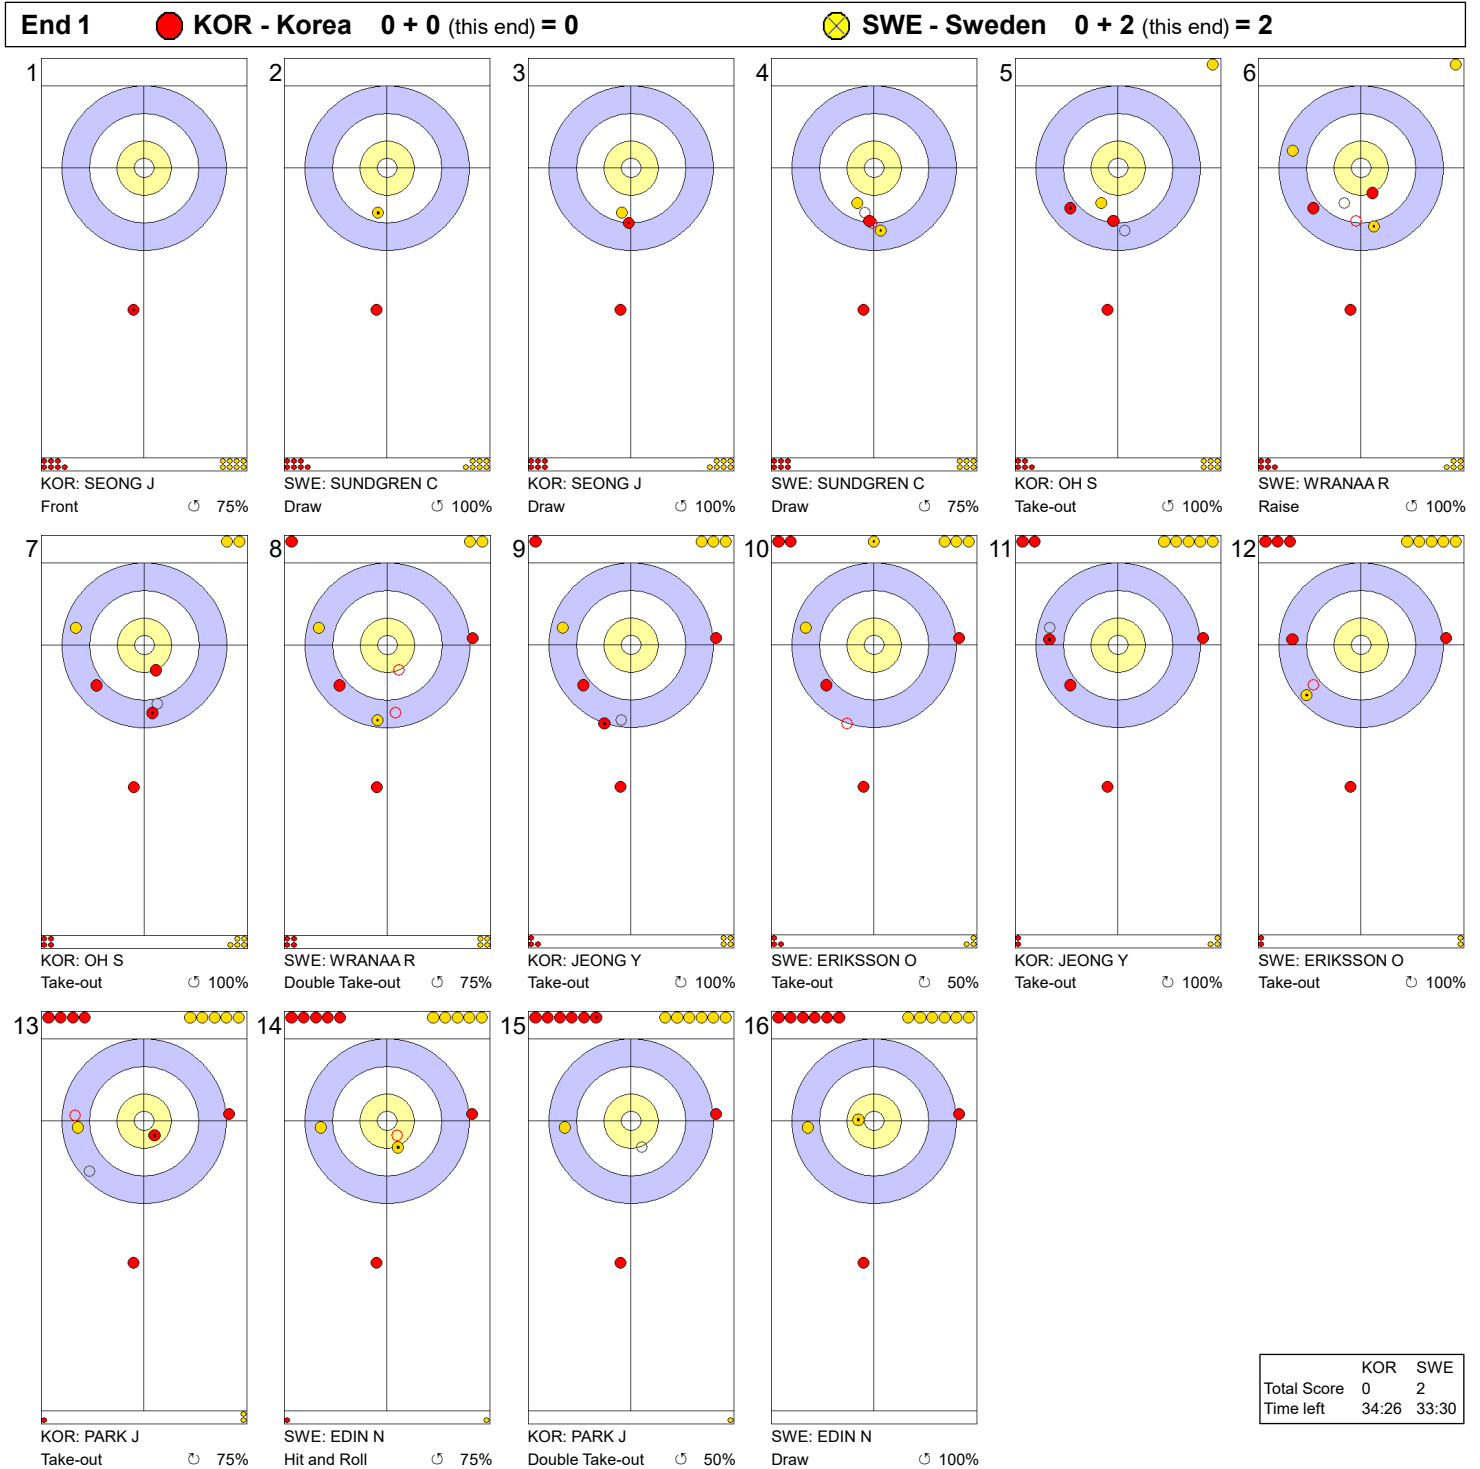

Game - Shot by Shot

Legend:
 ↻ Clockwise ↺ Counter-clockwise - Not considered

Game - Shot by Shot

Legend:
 ↻ Clockwise ↺ Counter-clockwise - Not considered

Game - Shot by Shot

Legend:
 Clockwise Counter-clockwise - Not considered

Game - Shot by Shot

Legend:
 ↻ Clockwise ↺ Counter-clockwise - Not considered

Game - Shot by Shot

Legend:
 ↻ Clockwise ↺ Counter-clockwise - Not considered

Game - Shot by Shot

Legend:
 ↻ Clockwise ↺ Counter-clockwise - Not considered

Game - Shot by Shot

Legend:
 ↻ Clockwise ↺ Counter-clockwise - Not considered

Game - Shot by Shot

	KOR	SWE
Total Score	4	6
Time left	9:28	11:20

Legend:
 Clockwise Counter-clockwise - Not considered

Game - Shot by Shot

Legend:
 ↻ Clockwise ↺ Counter-clockwise - Not considered