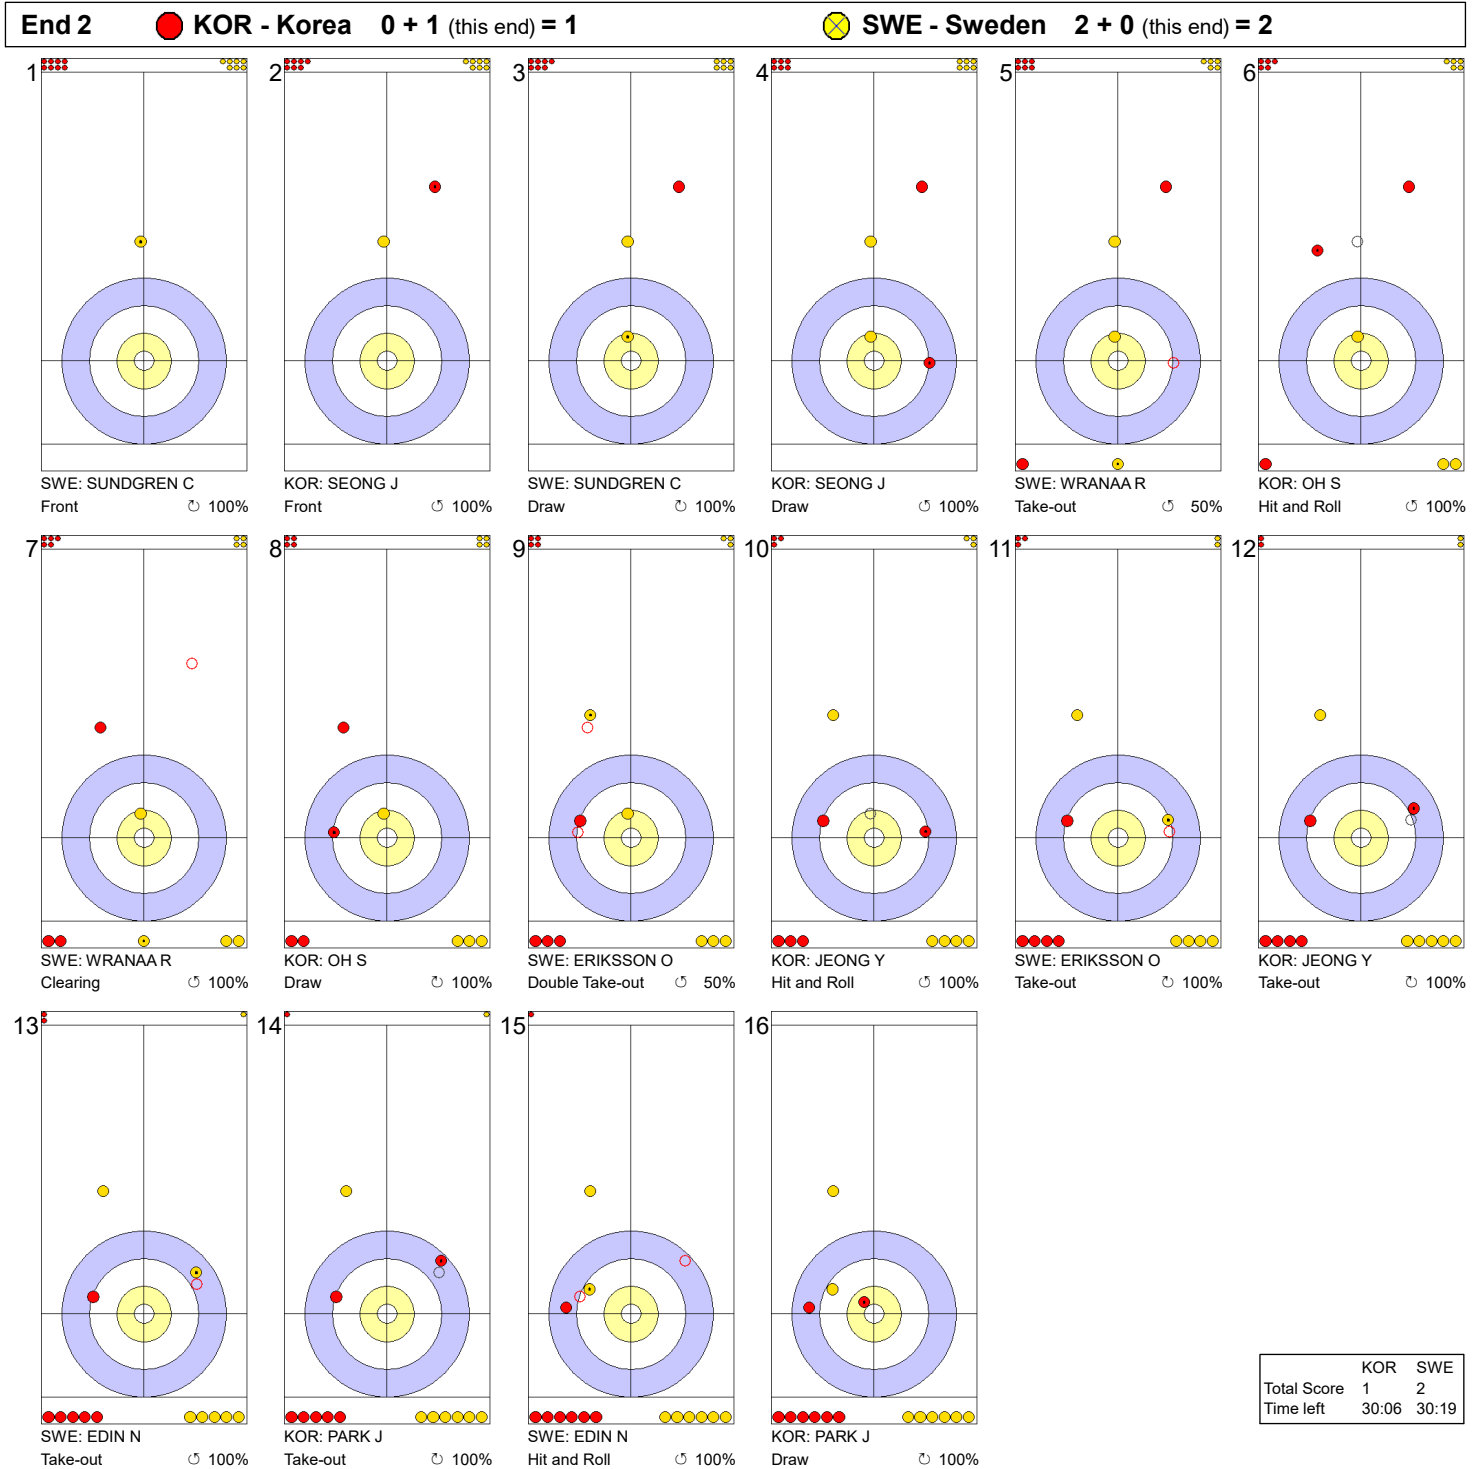

Game - Shot by Shot

Legend:
 ↻ Clockwise ↺ Counter-clockwise - Not considered

Game - Shot by Shot

Legend:
 ↻ Clockwise ↺ Counter-clockwise - Not considered

Game - Shot by Shot

Legend:
 Clockwise Counter-clockwise - Not considered

Game - Shot by Shot

Legend:
 ↻ Clockwise ↺ Counter-clockwise - Not considered

Game - Shot by Shot

Legend:
 ↻ Clockwise ↺ Counter-clockwise - Not considered

Game - Shot by Shot

Legend:
 ↻ Clockwise ↺ Counter-clockwise - Not considered

Game - Shot by Shot

Legend:
 ↻ Clockwise ↺ Counter-clockwise - Not considered

Game - Shot by Shot

	KOR	SWE
Total Score	4	6
Time left	9:28	11:20

Legend:
 Clockwise Counter-clockwise - Not considered

Game - Shot by Shot

Legend:
 ↻ Clockwise ↺ Counter-clockwise - Not considered