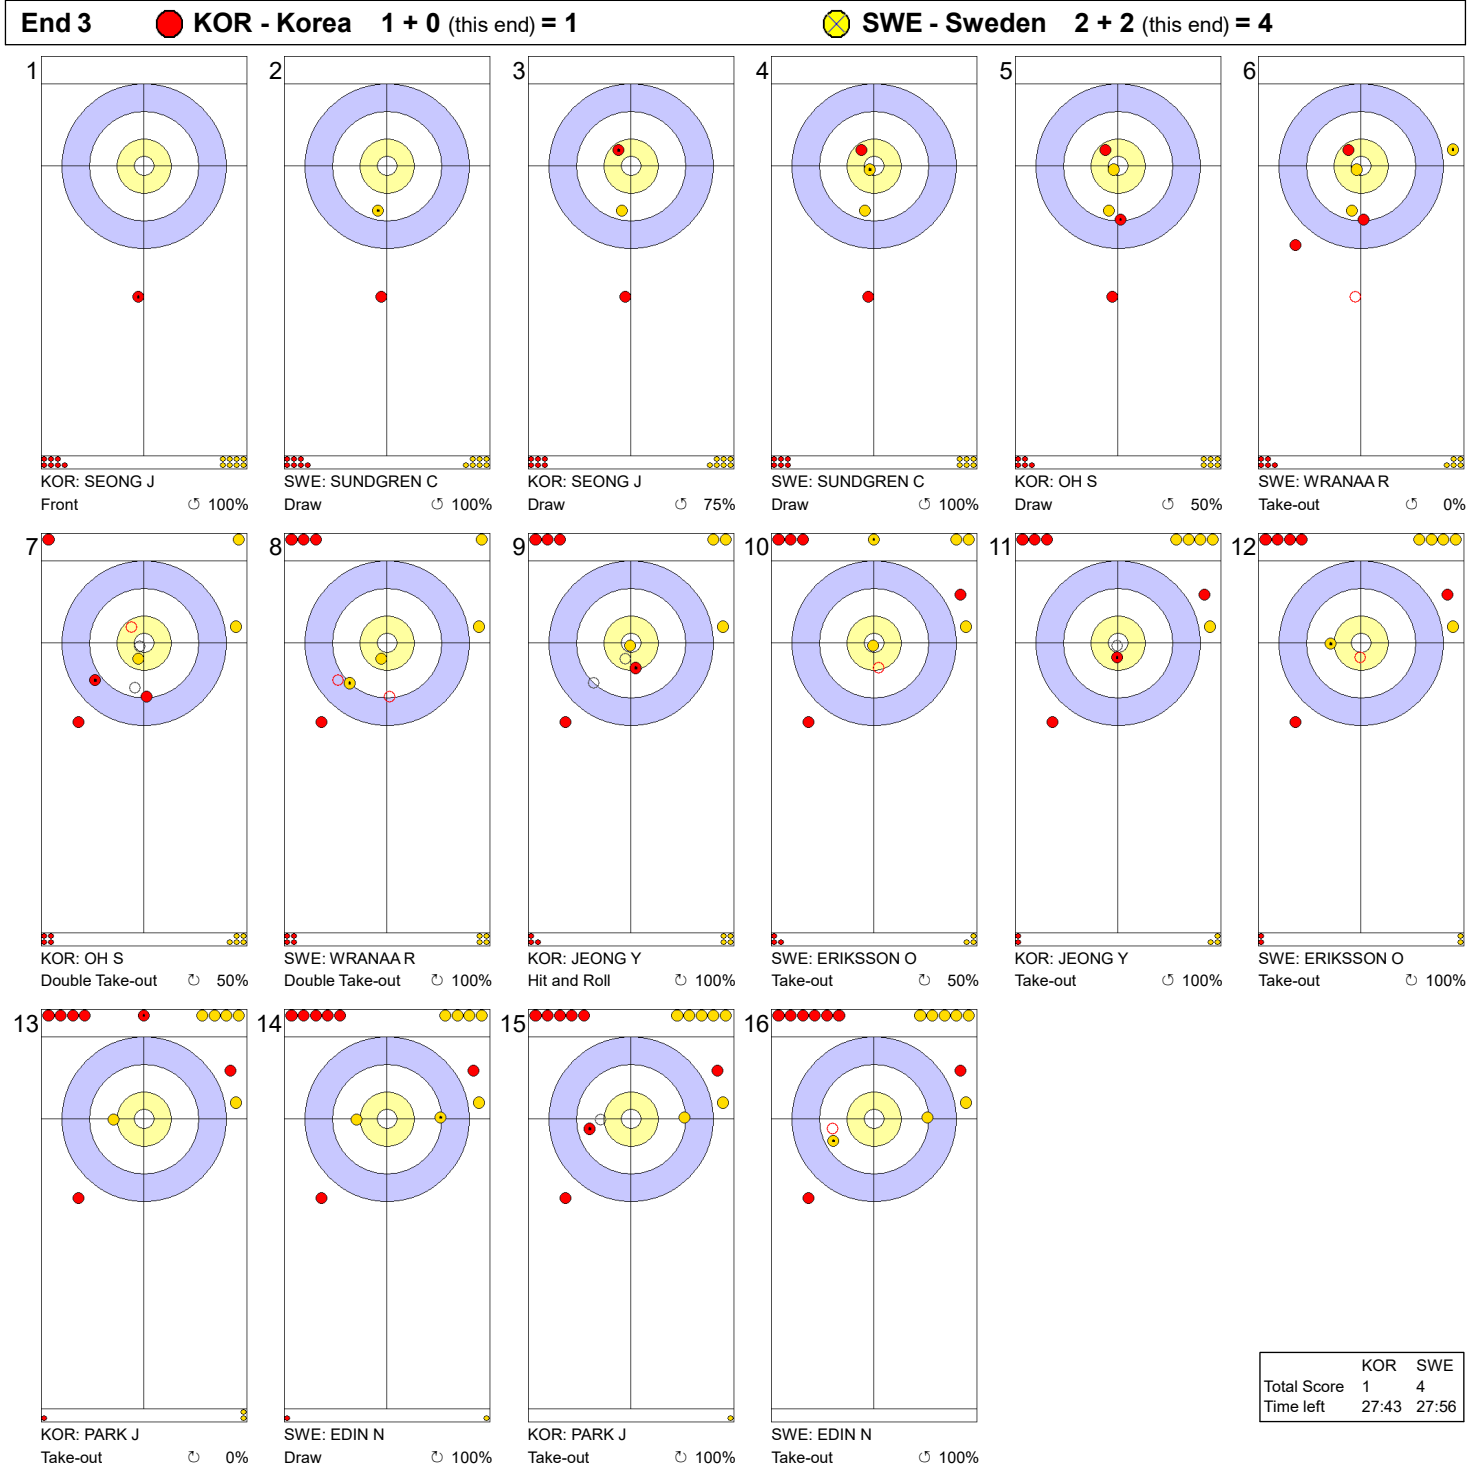

Game - Shot by Shot

Legend:
 ↻ Clockwise ↺ Counter-clockwise - Not considered

Game - Shot by Shot

Legend:
 ↻ Clockwise ↺ Counter-clockwise - Not considered

Game - Shot by Shot

Legend:
 Clockwise Counter-clockwise - Not considered

Game - Shot by Shot

Legend:
 ↻ Clockwise ↺ Counter-clockwise - Not considered

Game - Shot by Shot

Legend:
 ↻ Clockwise ↺ Counter-clockwise - Not considered

Game - Shot by Shot

Legend:
 ↻ Clockwise ↺ Counter-clockwise - Not considered

Game - Shot by Shot

Legend:
 ↻ Clockwise ↺ Counter-clockwise - Not considered

Game - Shot by Shot

	KOR	SWE
Total Score	4	6
Time left	9:28	11:20

Legend:
 Clockwise Counter-clockwise - Not considered

Game - Shot by Shot

Legend:
 ↻ Clockwise ↺ Counter-clockwise - Not considered