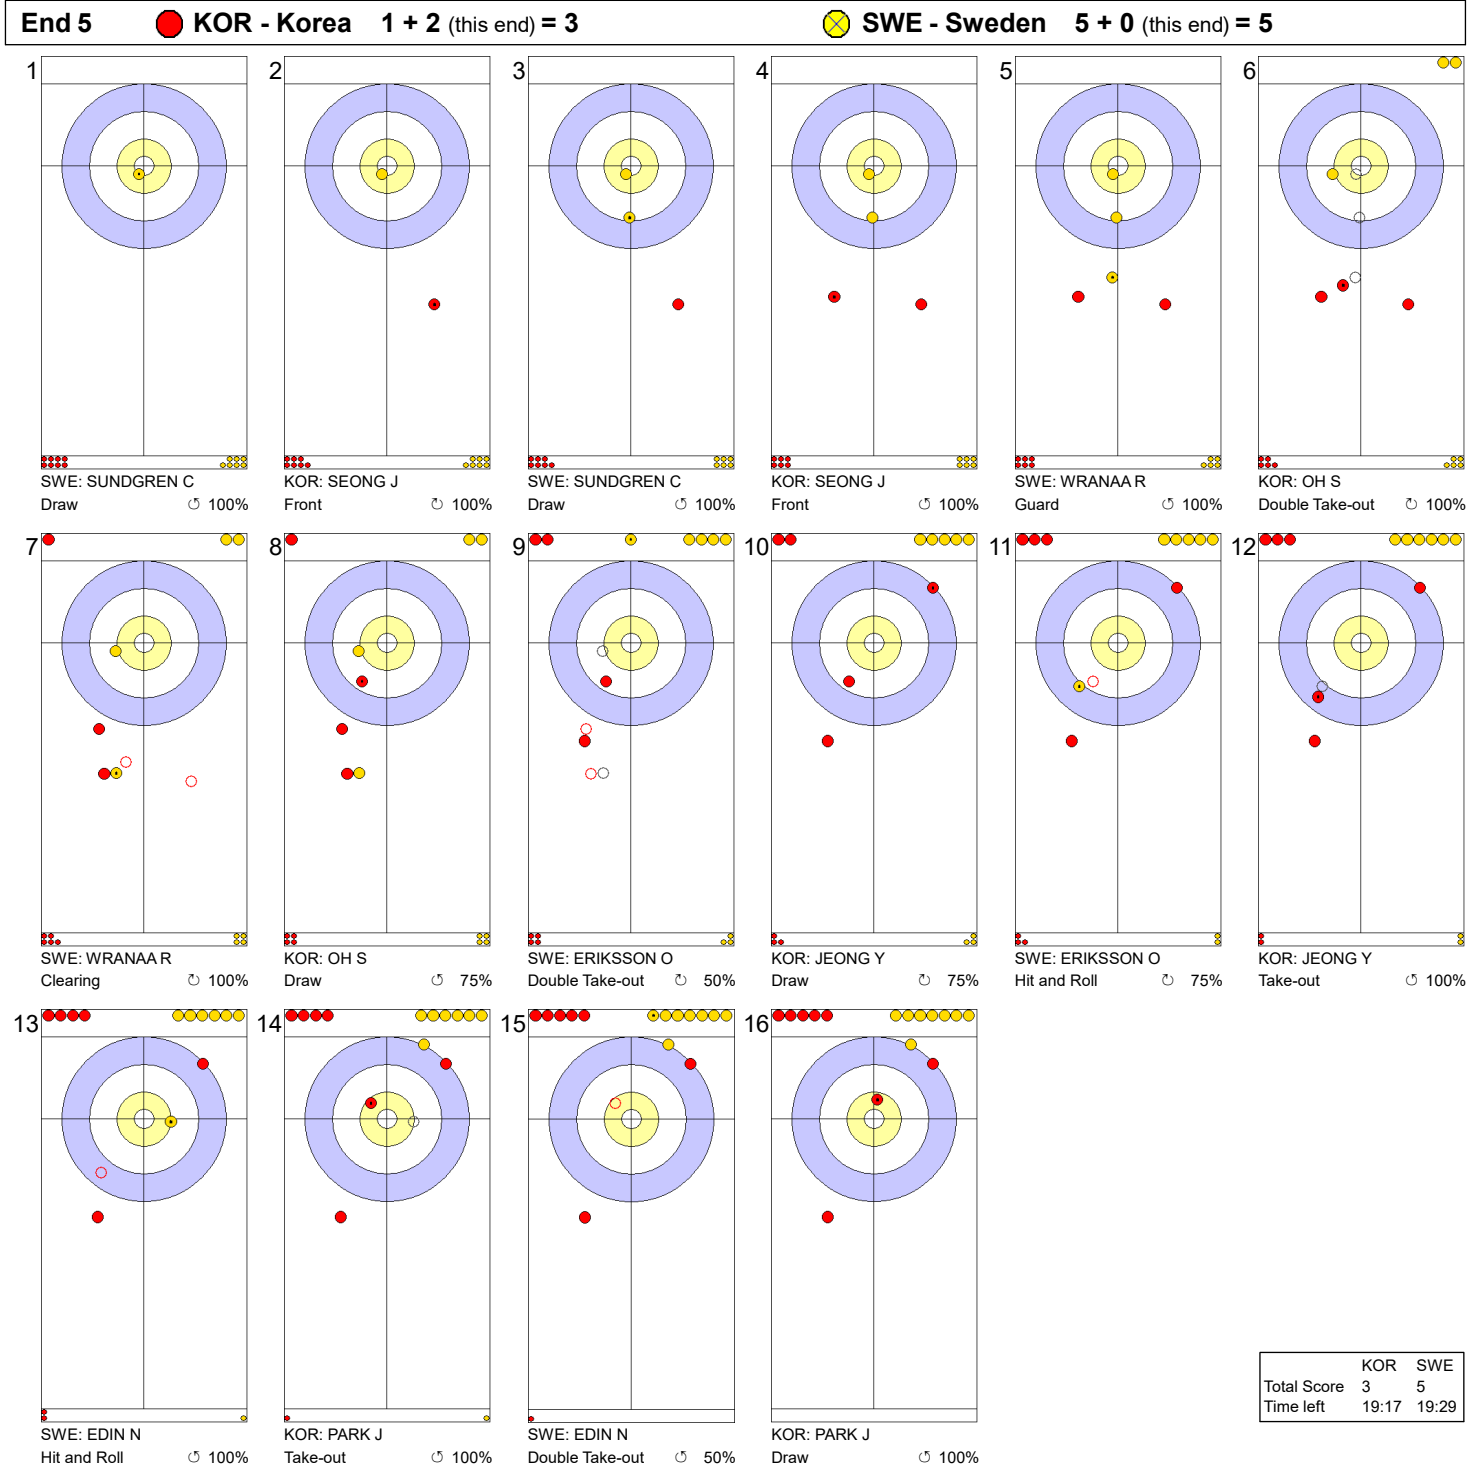

Game - Shot by Shot

Legend:
 ↻ Clockwise ↺ Counter-clockwise - Not considered

Game - Shot by Shot

Legend:
 ↻ Clockwise ↺ Counter-clockwise - Not considered

Game - Shot by Shot

Legend:
 Clockwise Counter-clockwise - Not considered

Game - Shot by Shot

Legend:
 ↻ Clockwise ↺ Counter-clockwise - Not considered

Game - Shot by Shot

Legend:
 ↻ Clockwise ↺ Counter-clockwise - Not considered

Game - Shot by Shot

Legend:
 ↻ Clockwise ↺ Counter-clockwise - Not considered

Game - Shot by Shot

Legend:
 ↻ Clockwise ↺ Counter-clockwise - Not considered

Game - Shot by Shot

	KOR	SWE
Total Score	4	6
Time left	9:28	11:20

Legend:
 Clockwise Counter-clockwise - Not considered

Game - Shot by Shot

Legend:
 ↻ Clockwise ↺ Counter-clockwise - Not considered