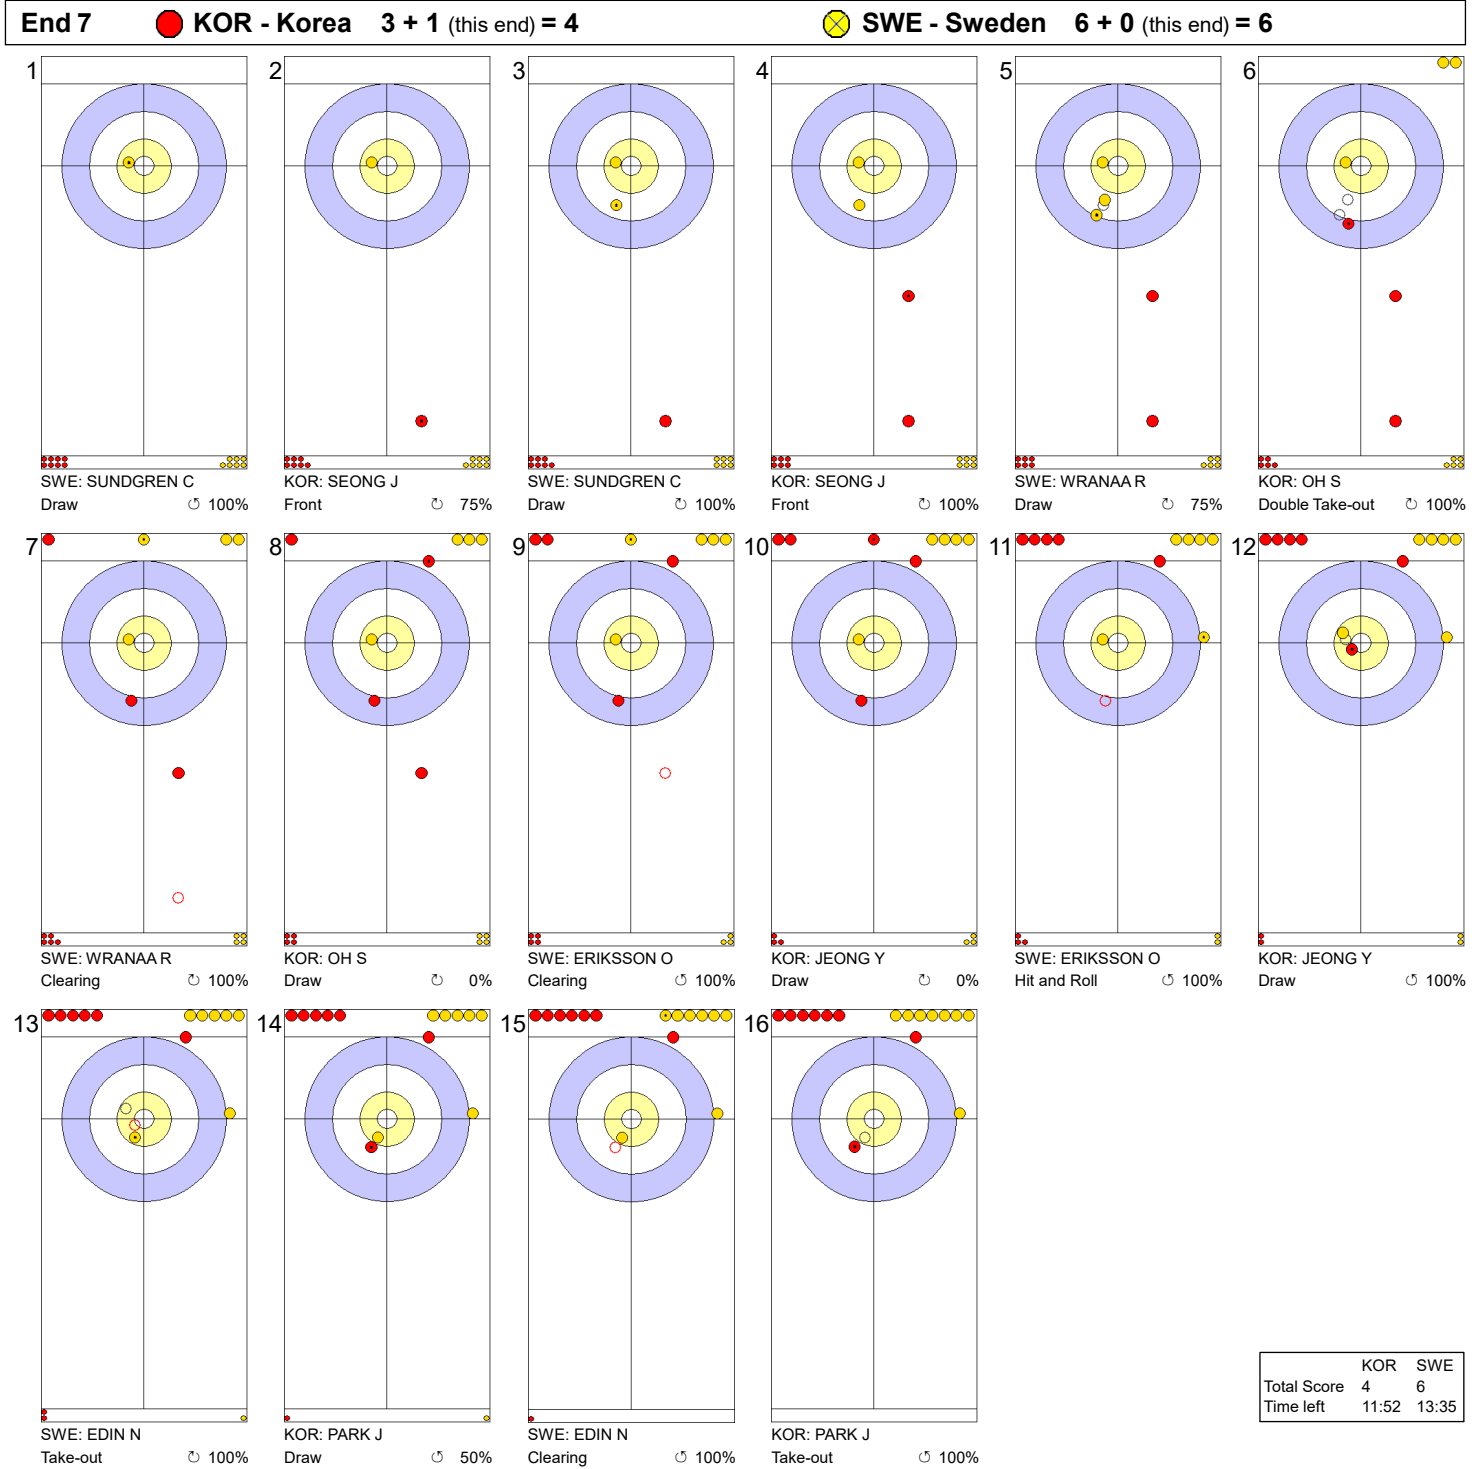

Game - Shot by Shot

Legend:
 ↻ Clockwise ↺ Counter-clockwise - Not considered

Game - Shot by Shot

Legend:
 ↻ Clockwise ↺ Counter-clockwise - Not considered

Game - Shot by Shot

Legend:
 Clockwise Counter-clockwise - Not considered

Game - Shot by Shot

Legend:
 ↻ Clockwise ↺ Counter-clockwise - Not considered

Game - Shot by Shot

Legend:
 ↻ Clockwise ↺ Counter-clockwise - Not considered

Game - Shot by Shot

Legend:
 ↻ Clockwise ↺ Counter-clockwise - Not considered

Game - Shot by Shot

Legend:
 ↻ Clockwise ↺ Counter-clockwise - Not considered

Game - Shot by Shot

	KOR	SWE
Total Score	4	6
Time left	9:28	11:20

Legend:
 Clockwise Counter-clockwise - Not considered

Game - Shot by Shot

Legend:
 ↻ Clockwise ↺ Counter-clockwise - Not considered