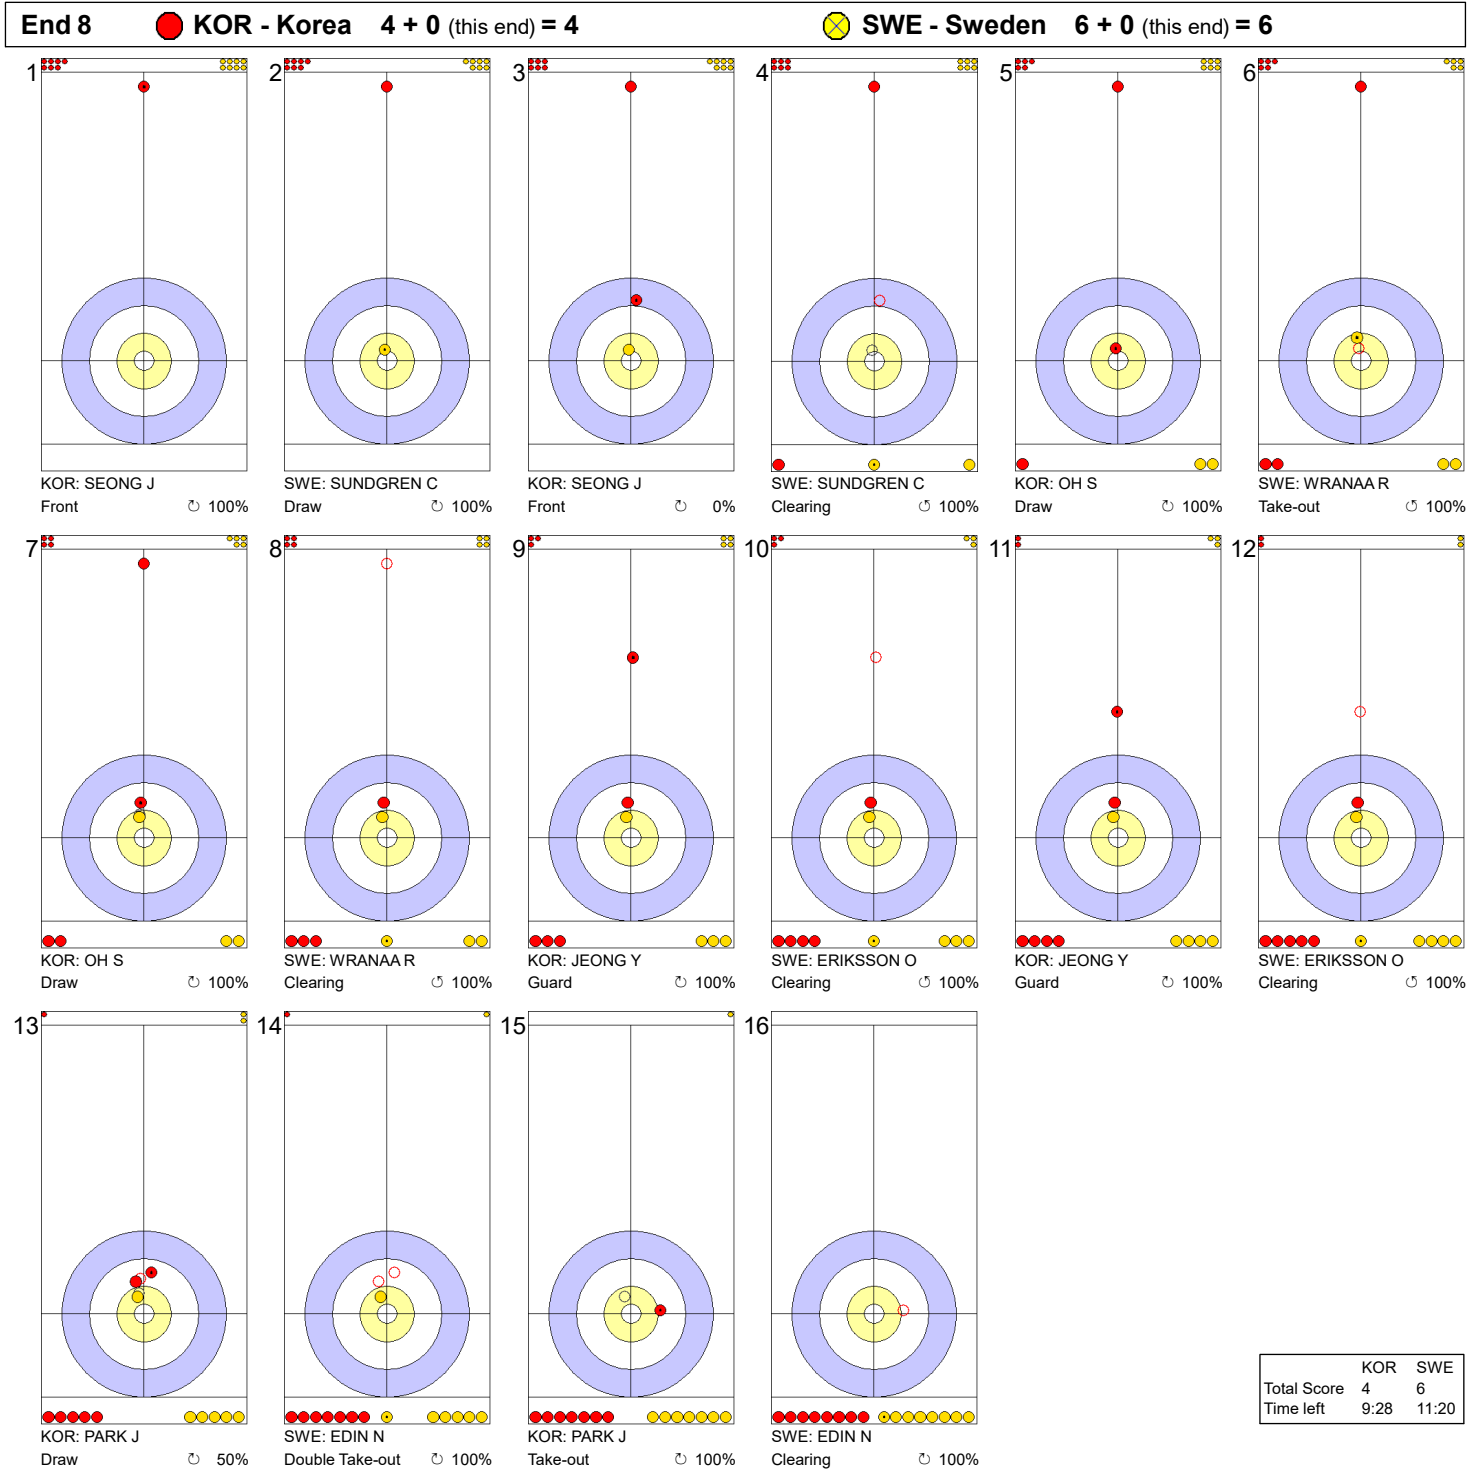

Game - Shot by Shot

Legend:
 ↻ Clockwise ↺ Counter-clockwise - Not considered

Game - Shot by Shot

Legend:
 ↻ Clockwise ↺ Counter-clockwise - Not considered

Game - Shot by Shot

Legend:
 Clockwise Counter-clockwise - Not considered

Game - Shot by Shot

Legend:
 ↻ Clockwise ↺ Counter-clockwise - Not considered

Game - Shot by Shot

Legend:
 ↻ Clockwise ↺ Counter-clockwise - Not considered

Game - Shot by Shot

Legend:
 ↻ Clockwise ↺ Counter-clockwise - Not considered

Game - Shot by Shot

Legend:
 ↻ Clockwise ↺ Counter-clockwise - Not considered

Game - Shot by Shot

	KOR	SWE
Total Score	4	6
Time left	9:28	11:20

Legend:
 Clockwise Counter-clockwise - Not considered

Game - Shot by Shot

Legend:
 ↻ Clockwise ↺ Counter-clockwise - Not considered