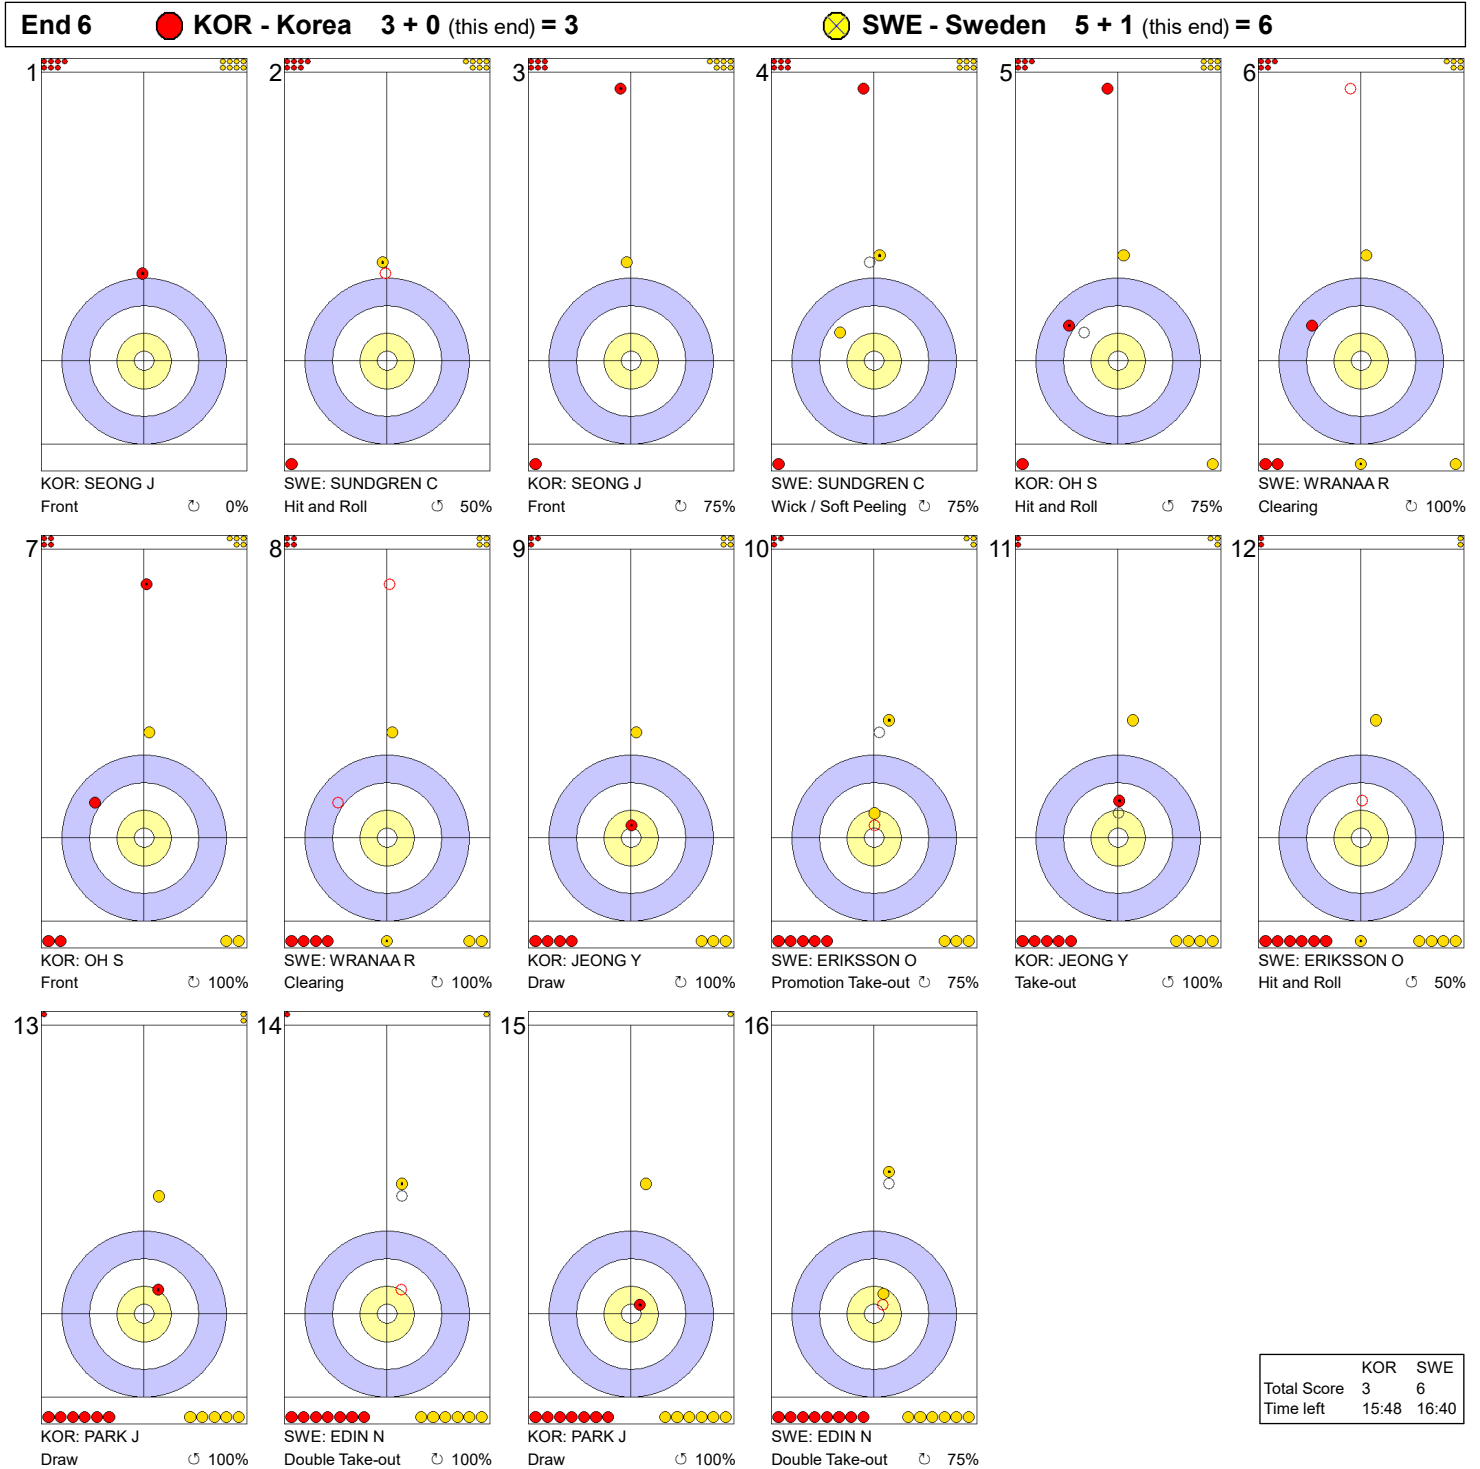

Game - Shot by Shot

Legend:
 ↻ Clockwise ↺ Counter-clockwise - Not considered

Game - Shot by Shot

Legend:
 ↻ Clockwise ↺ Counter-clockwise - Not considered

Game - Shot by Shot

Legend:
 Clockwise Counter-clockwise - Not considered

Game - Shot by Shot

Legend:
 ↻ Clockwise ↺ Counter-clockwise - Not considered

Game - Shot by Shot

Legend:
 ↻ Clockwise ↺ Counter-clockwise - Not considered

Game - Shot by Shot

Legend:
 ↻ Clockwise ↺ Counter-clockwise - Not considered

Game - Shot by Shot

Legend:
 ↻ Clockwise ↺ Counter-clockwise - Not considered

Game - Shot by Shot

	KOR	SWE
Total Score	4	6
Time left	9:28	11:20

Legend:
 Clockwise Counter-clockwise - Not considered

Game - Shot by Shot

Legend:
 ↻ Clockwise ↺ Counter-clockwise - Not considered