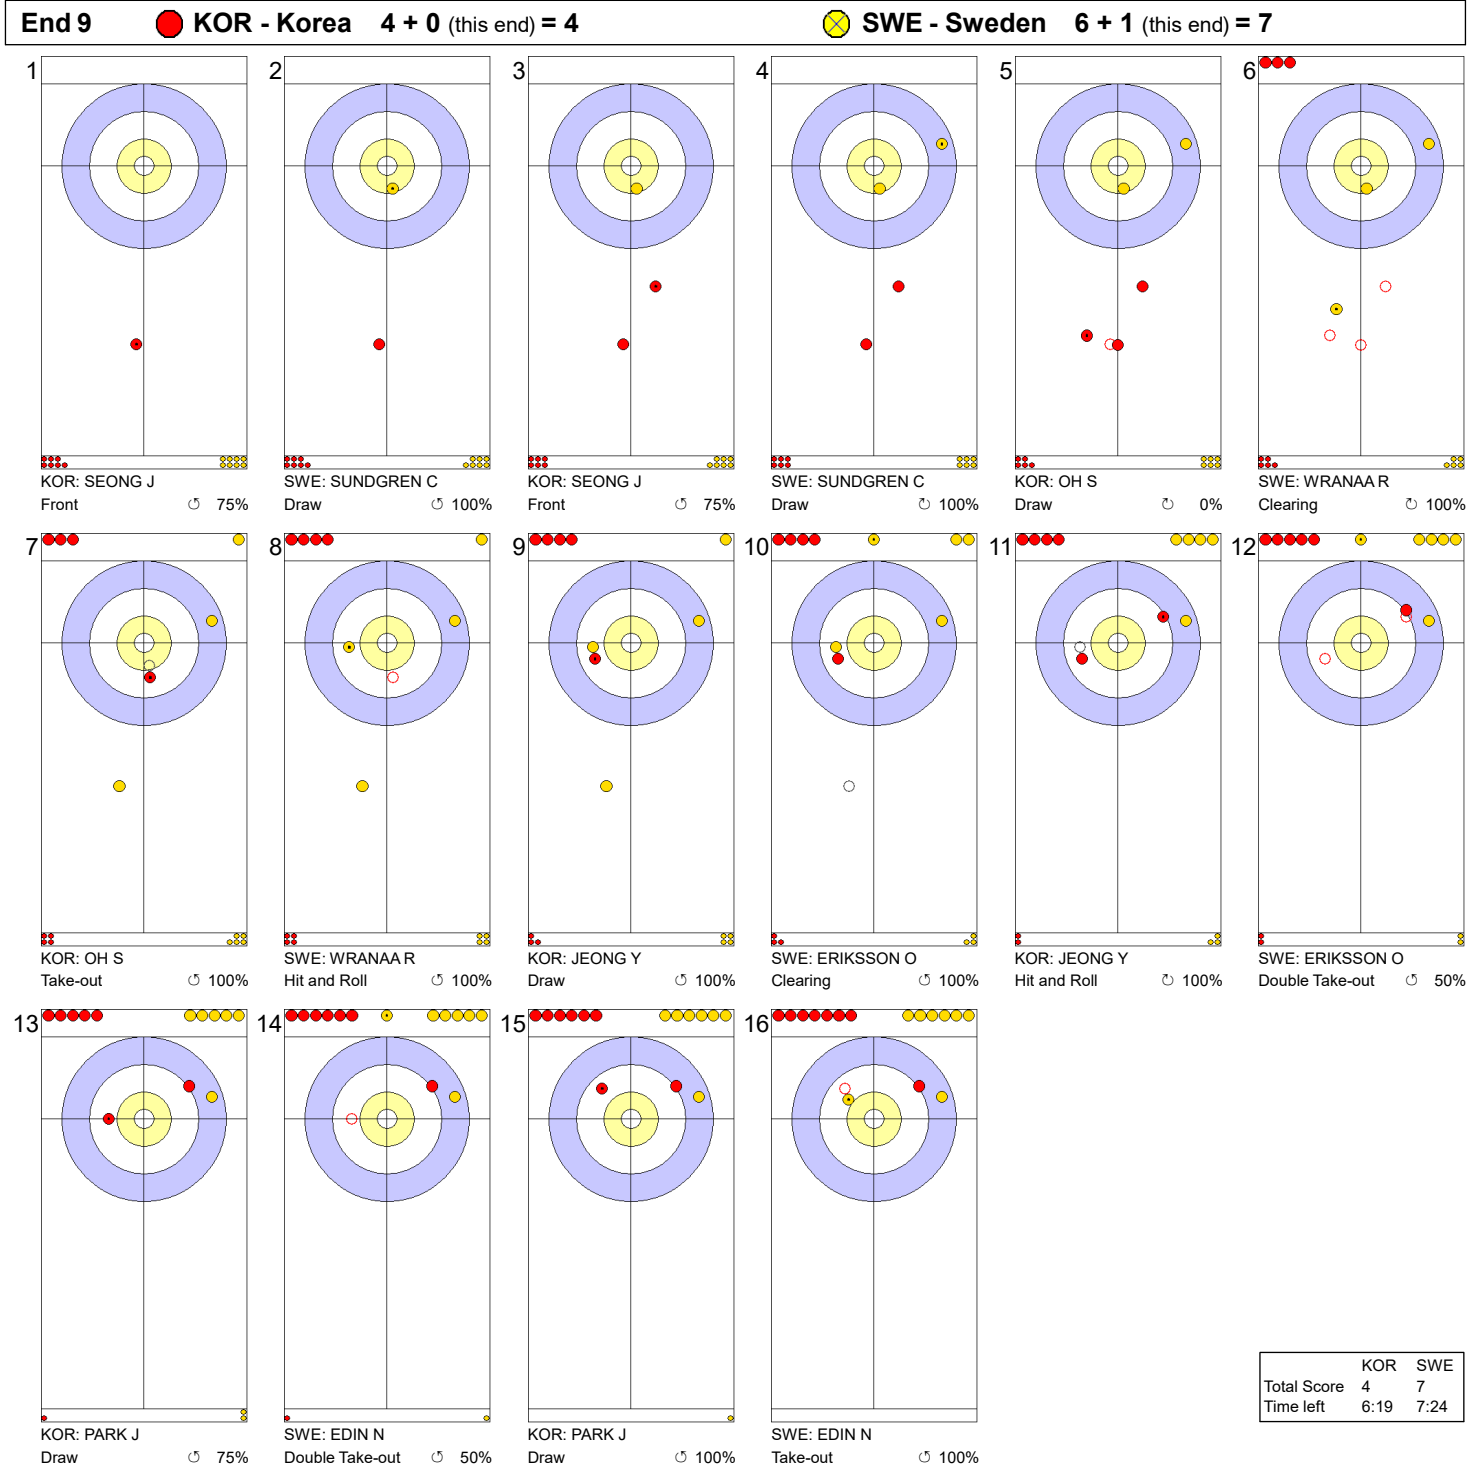

Game - Shot by Shot

Legend:
 ↻ Clockwise ↺ Counter-clockwise - Not considered

Game - Shot by Shot

Legend:
 ↻ Clockwise ↺ Counter-clockwise - Not considered

Game - Shot by Shot

Legend:
 Clockwise Counter-clockwise - Not considered

Game - Shot by Shot

Legend:
 ↻ Clockwise ↺ Counter-clockwise - Not considered

Game - Shot by Shot

Legend:
 ↻ Clockwise ↺ Counter-clockwise - Not considered

Game - Shot by Shot

Legend:
 ↻ Clockwise ↺ Counter-clockwise - Not considered

Game - Shot by Shot

Legend:
 ↻ Clockwise ↺ Counter-clockwise - Not considered

Game - Shot by Shot

	KOR	SWE
Total Score	4	6
Time left	9:28	11:20

Legend:
 Clockwise Counter-clockwise - Not considered

Game - Shot by Shot

Legend:
 ↻ Clockwise ↺ Counter-clockwise - Not considered