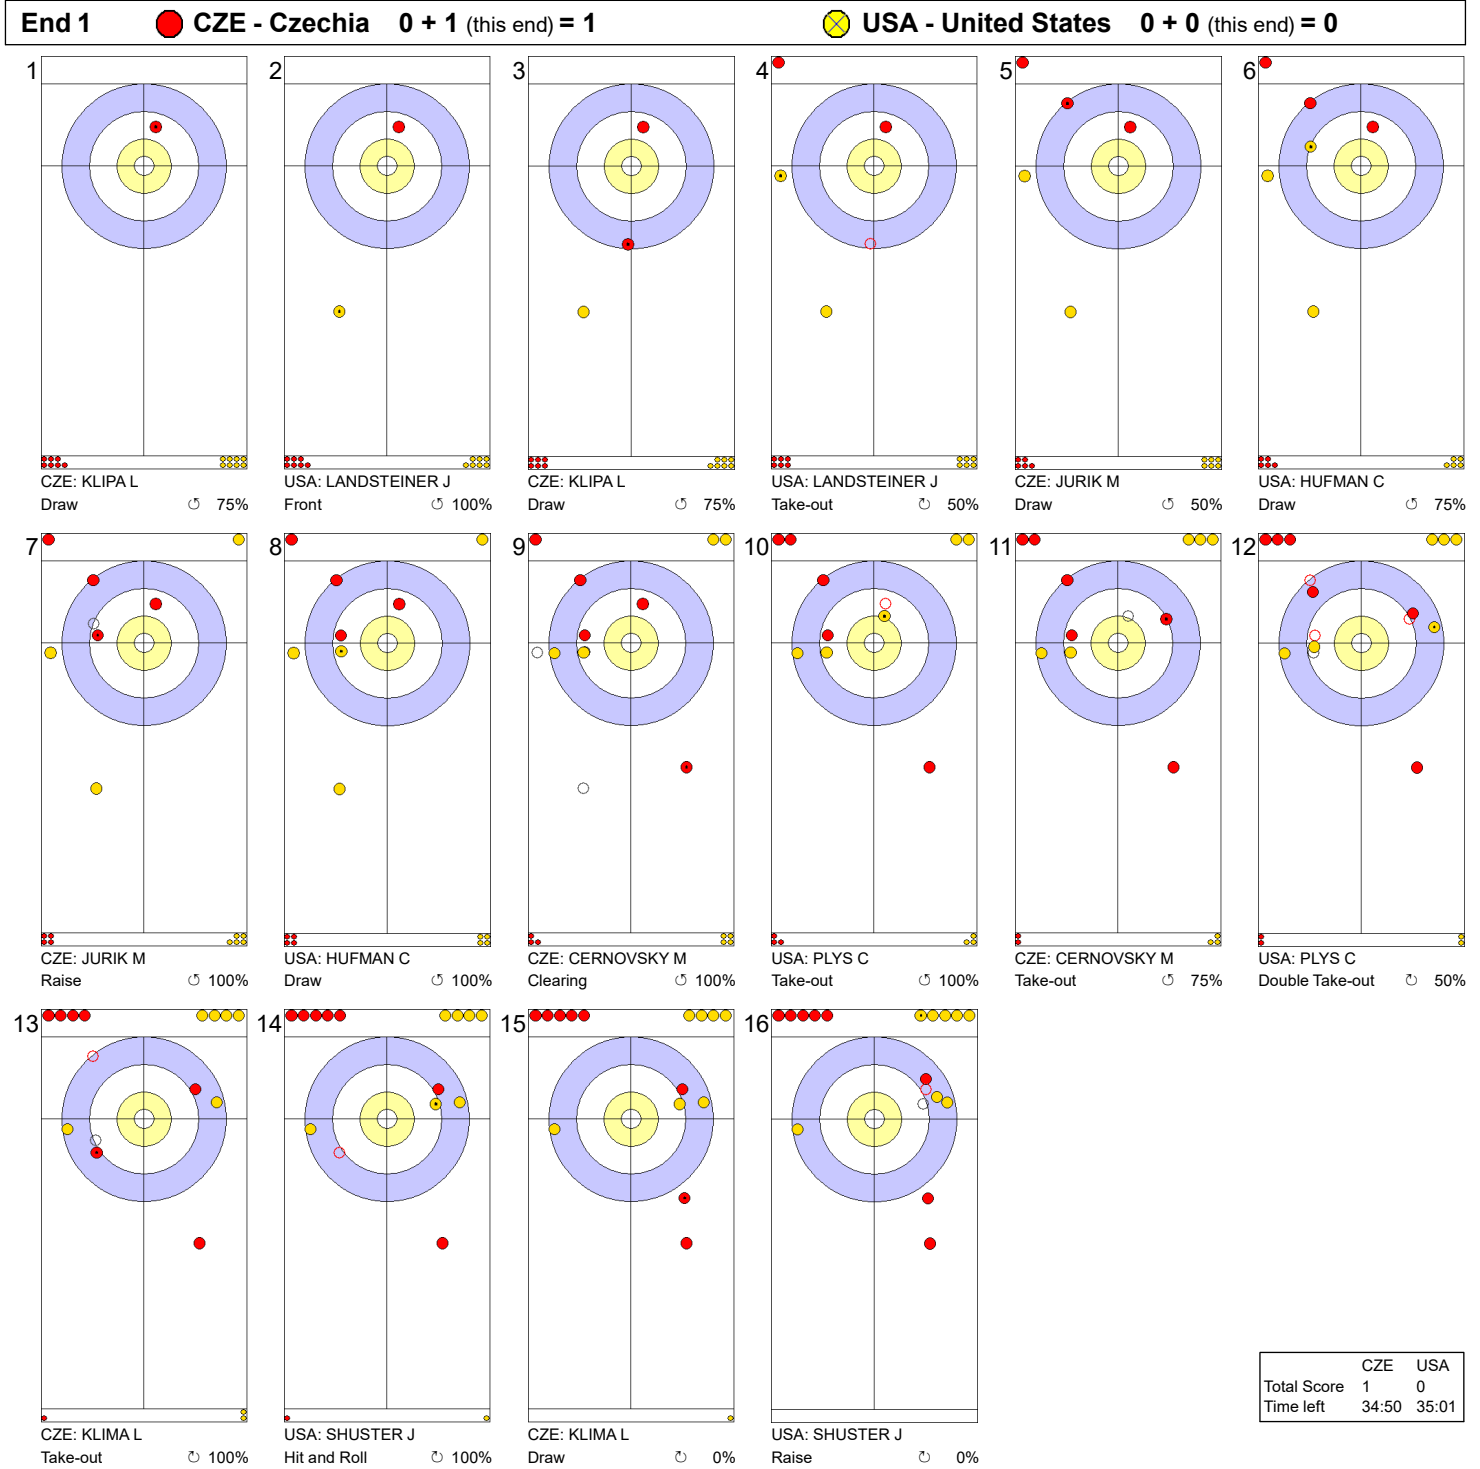

Game - Shot by Shot

Legend:
 ↻ Clockwise ↺ Counter-clockwise - Not considered

Game - Shot by Shot

	CZE	USA
Total Score	1	2
Time left	30:57	32:25

Legend:
 ↻ Clockwise ↺ Counter-clockwise - Not considered

Game - Shot by Shot

Legend:
 ↻ Clockwise ↺ Counter-clockwise - Not considered

Game - Shot by Shot

Legend:
 ↻ Clockwise ↺ Counter-clockwise - Not considered

Game - Shot by Shot

Legend:
 ↻ Clockwise ↺ Counter-clockwise - Not considered

Game - Shot by Shot

Legend:
 ↻ Clockwise ↺ Counter-clockwise - Not considered

Game - Shot by Shot

Legend:
 ↻ Clockwise ↺ Counter-clockwise - Not considered

Game - Shot by Shot

Legend:
 ↻ Clockwise ↺ Counter-clockwise - Not considered