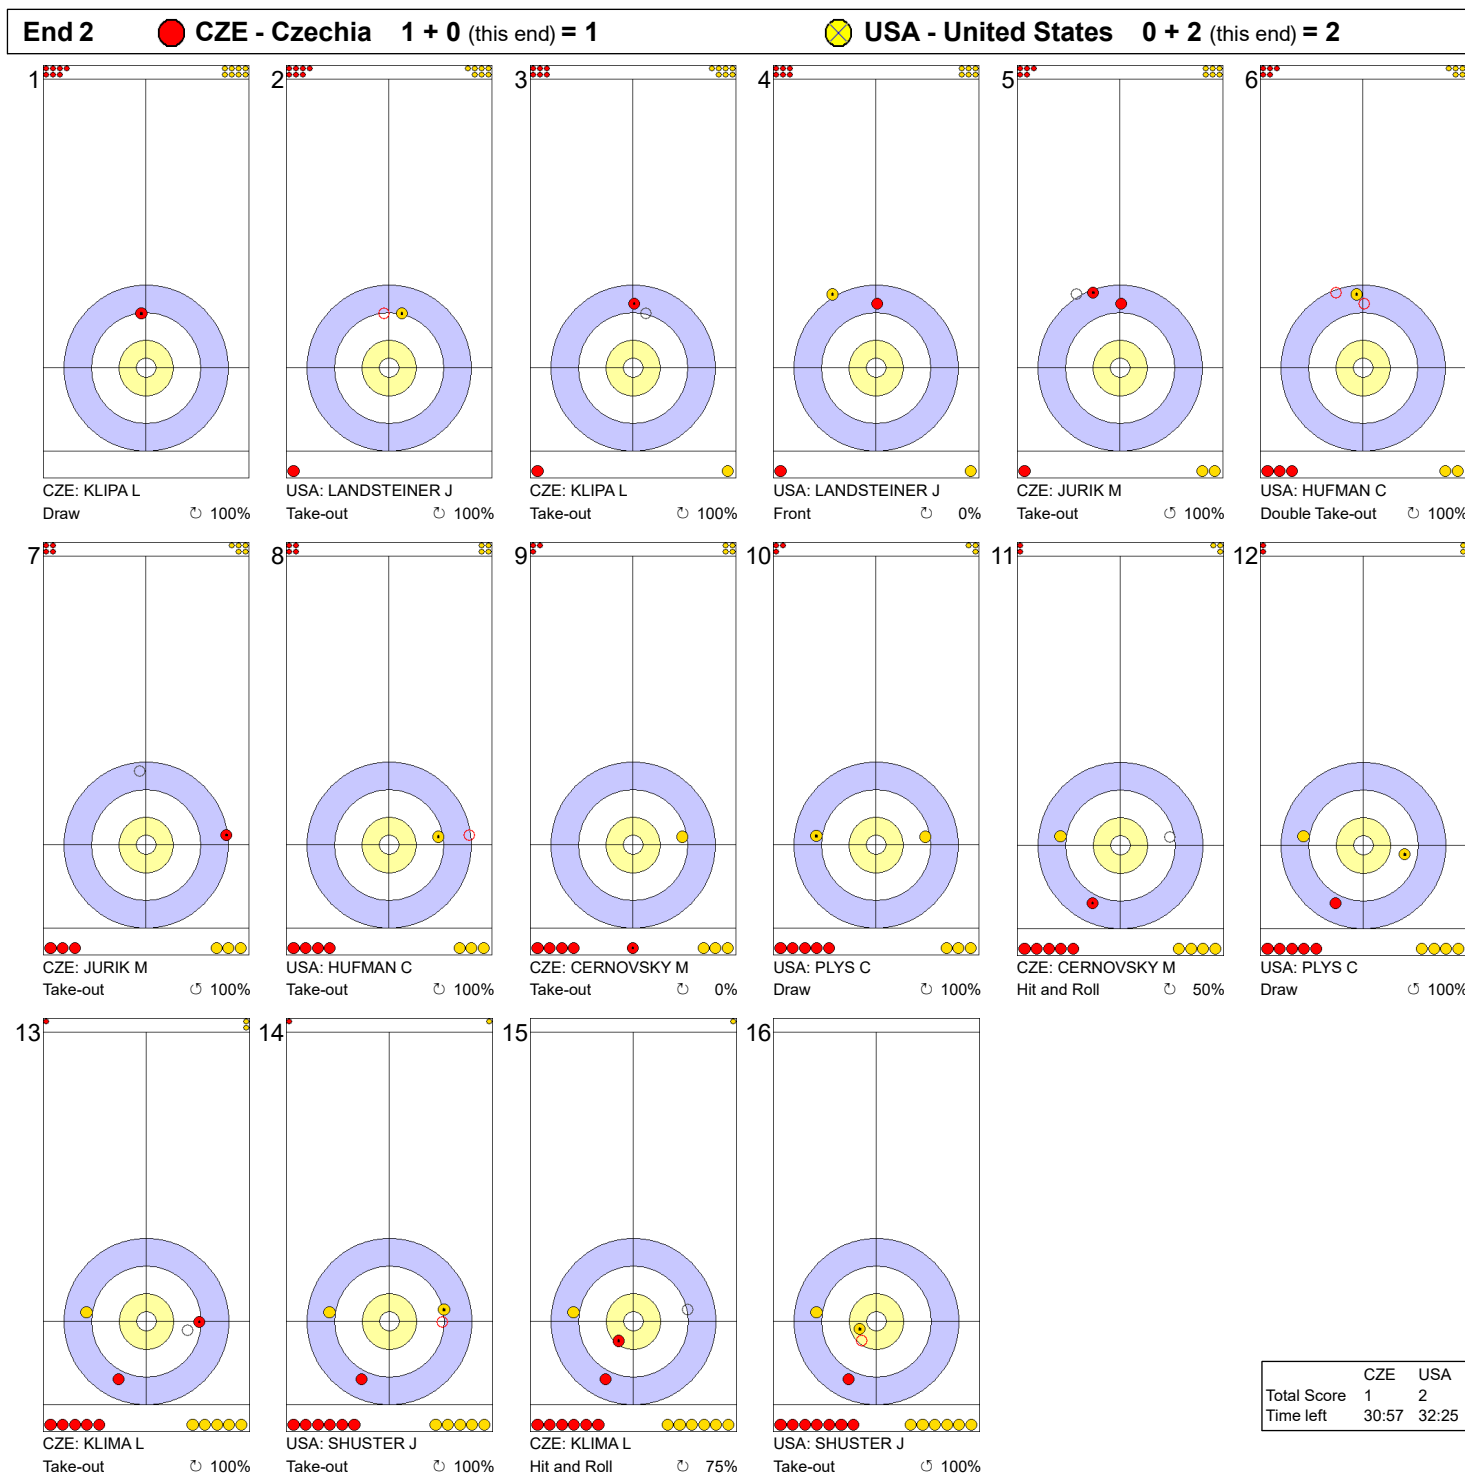

Game - Shot by Shot

Legend:
 ↻ Clockwise ↺ Counter-clockwise - Not considered

Game - Shot by Shot

	CZE	USA
Total Score	1	2
Time left	30:57	32:25

Legend:
 ↻ Clockwise ↺ Counter-clockwise - Not considered

Game - Shot by Shot

Legend:
 ↻ Clockwise ↺ Counter-clockwise - Not considered

Game - Shot by Shot

Legend:
 ↻ Clockwise ↺ Counter-clockwise - Not considered

Game - Shot by Shot

Legend:
 ↻ Clockwise ↺ Counter-clockwise - Not considered

Game - Shot by Shot

Legend:
 ↻ Clockwise ↺ Counter-clockwise - Not considered

Game - Shot by Shot

Legend:
 ↻ Clockwise ↺ Counter-clockwise - Not considered

Game - Shot by Shot

Legend:
 ↻ Clockwise ↺ Counter-clockwise - Not considered