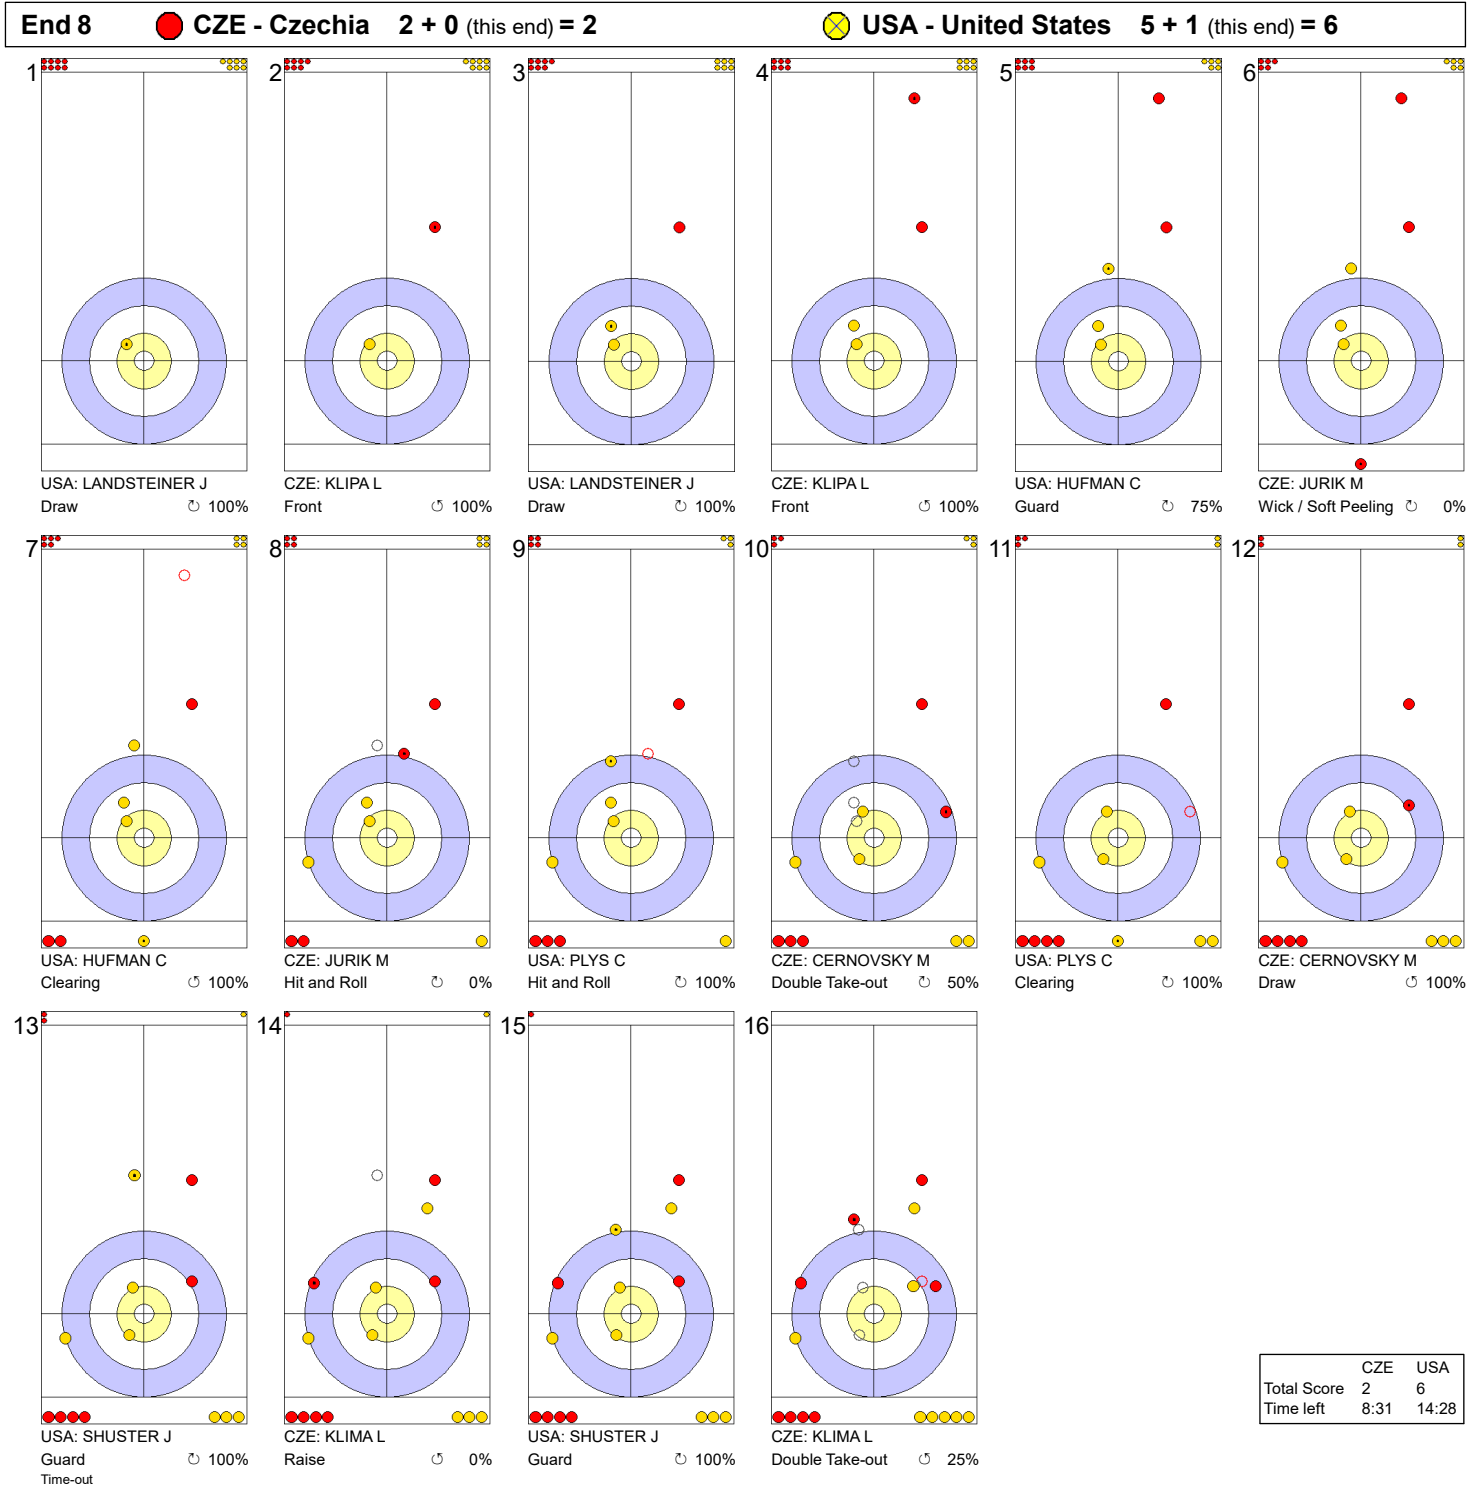

Game - Shot by Shot

Legend:
 ↻ Clockwise ↺ Counter-clockwise - Not considered

Game - Shot by Shot

	CZE	USA
Total Score	1	2
Time left	30:57	32:25

Legend:
 ↻ Clockwise ↺ Counter-clockwise - Not considered

Game - Shot by Shot

Legend:
 ↻ Clockwise ↺ Counter-clockwise - Not considered

Game - Shot by Shot

Legend:
 ↻ Clockwise ↺ Counter-clockwise - Not considered

Game - Shot by Shot

Legend:
 ↻ Clockwise ↺ Counter-clockwise - Not considered

Game - Shot by Shot

Legend:
 ↻ Clockwise ↺ Counter-clockwise - Not considered

Game - Shot by Shot

Legend:
 ↻ Clockwise ↺ Counter-clockwise - Not considered

Game - Shot by Shot

Legend:
 ↻ Clockwise ↺ Counter-clockwise - Not considered