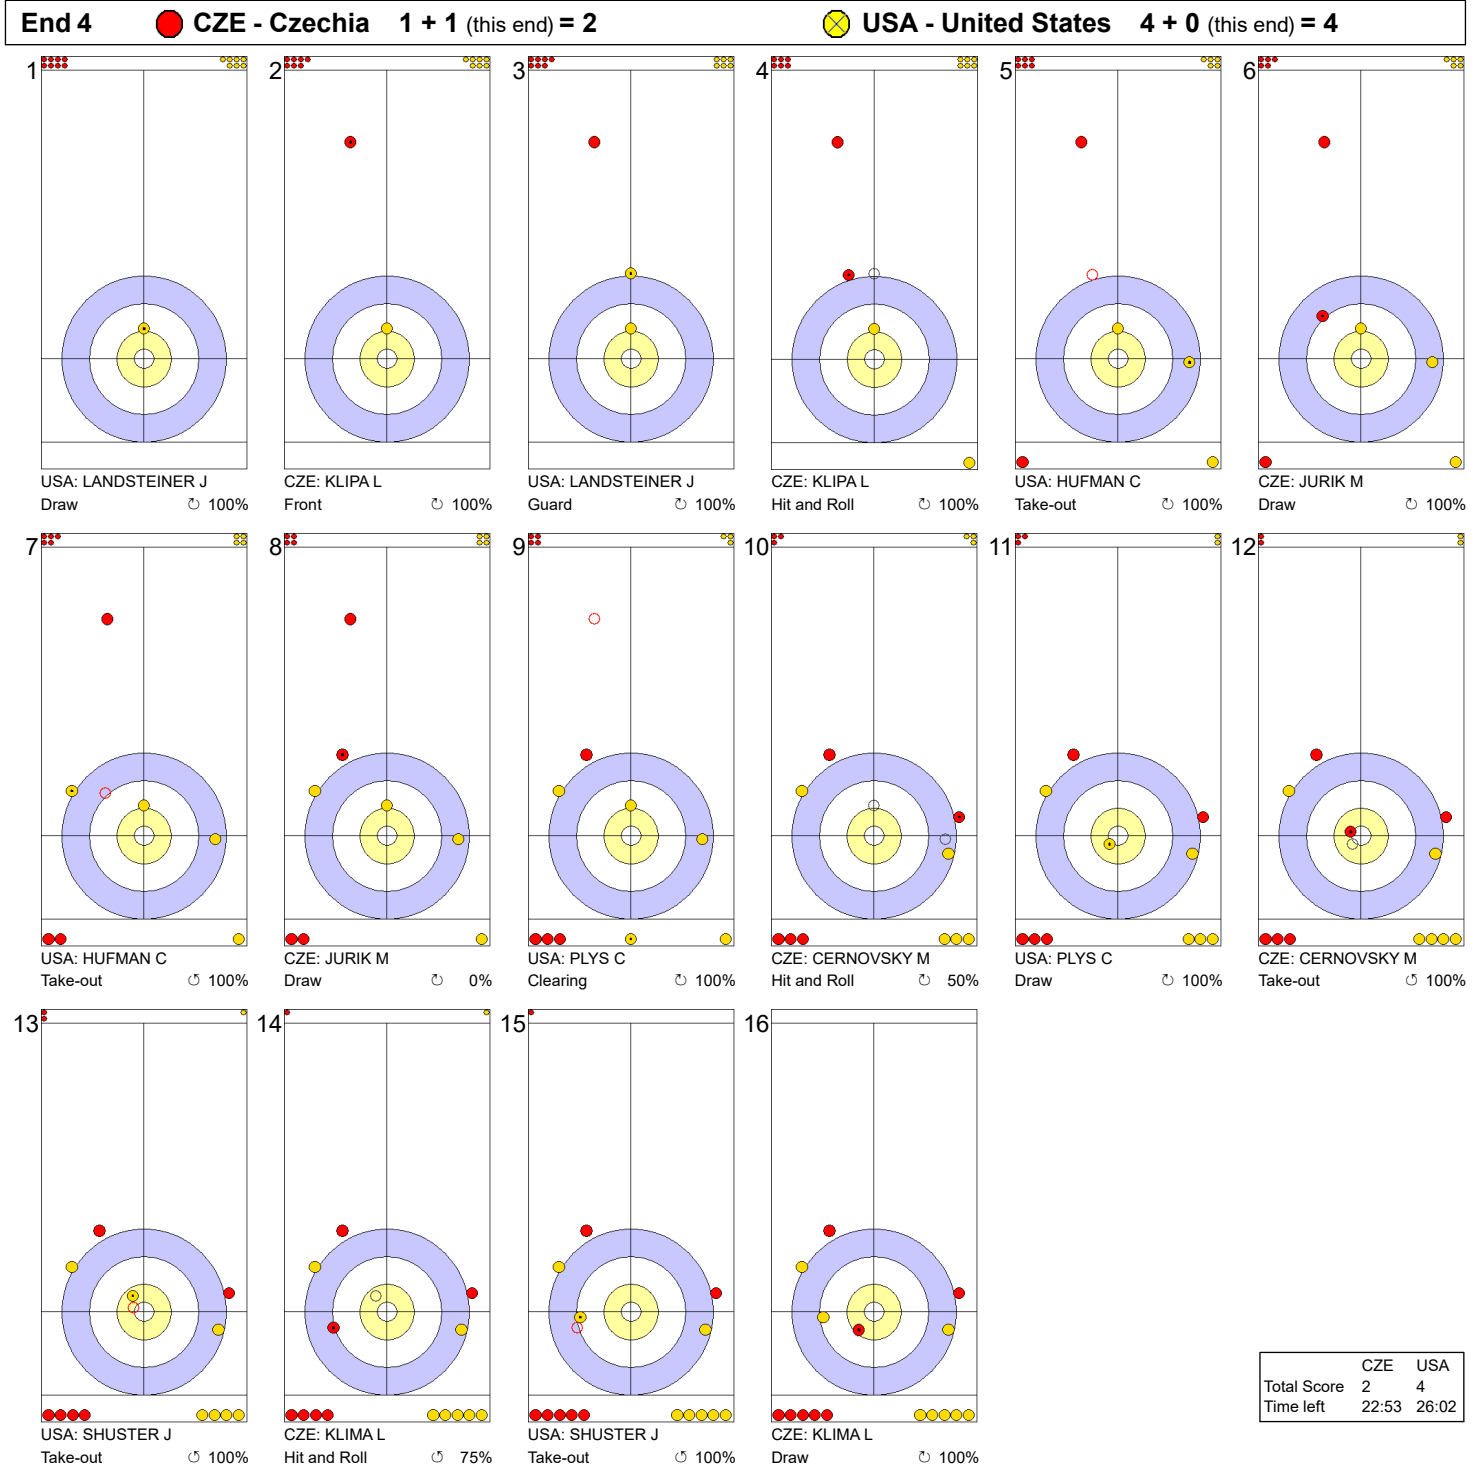

Game - Shot by Shot

Legend:
 ↻ Clockwise ↺ Counter-clockwise - Not considered

Game - Shot by Shot

	CZE	USA
Total Score	1	2
Time left	30:57	32:25

Legend:
 ↻ Clockwise ↺ Counter-clockwise - Not considered

Game - Shot by Shot

Legend:
 ↻ Clockwise ↺ Counter-clockwise - Not considered

Game - Shot by Shot

Legend:
 ↻ Clockwise ↺ Counter-clockwise - Not considered

Game - Shot by Shot

Legend:
 ↻ Clockwise ↺ Counter-clockwise - Not considered

Game - Shot by Shot

Legend:
 ↻ Clockwise ↺ Counter-clockwise - Not considered

Game - Shot by Shot

Legend:
 ↻ Clockwise ↺ Counter-clockwise - Not considered

Game - Shot by Shot

Legend:
 ↻ Clockwise ↺ Counter-clockwise - Not considered