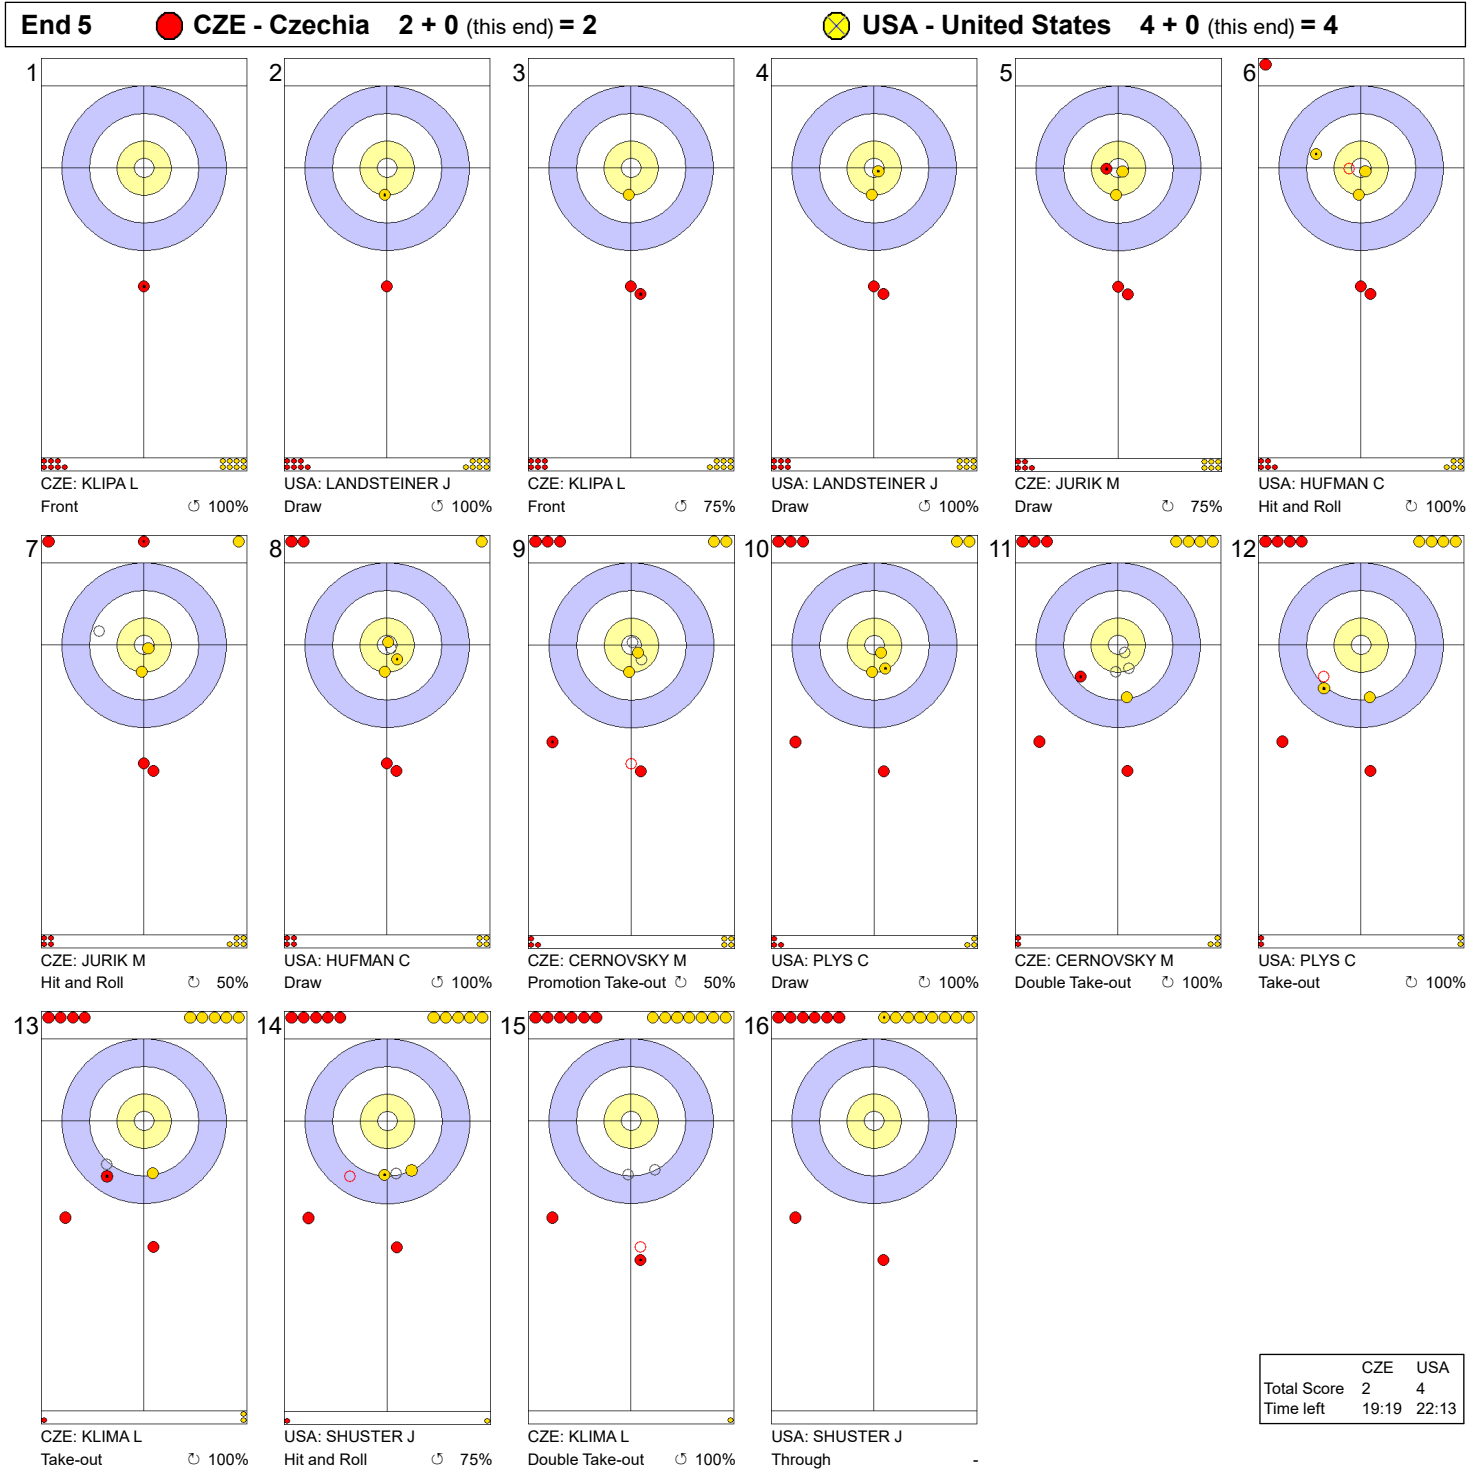

Game - Shot by Shot

Legend:
 ↻ Clockwise ↺ Counter-clockwise - Not considered

Game - Shot by Shot

	CZE	USA
Total Score	1	2
Time left	30:57	32:25

Legend:
 ↻ Clockwise ↺ Counter-clockwise - Not considered

Game - Shot by Shot

Legend:
 ↻ Clockwise ↺ Counter-clockwise - Not considered

Game - Shot by Shot

Legend:
 ↻ Clockwise ↺ Counter-clockwise - Not considered

Game - Shot by Shot

Legend:
 ↻ Clockwise ↺ Counter-clockwise - Not considered

Game - Shot by Shot

Legend:
 ↻ Clockwise ↺ Counter-clockwise - Not considered

Game - Shot by Shot

Legend:
 ↻ Clockwise ↺ Counter-clockwise - Not considered

Game - Shot by Shot

Legend:
 ↻ Clockwise ↺ Counter-clockwise - Not considered