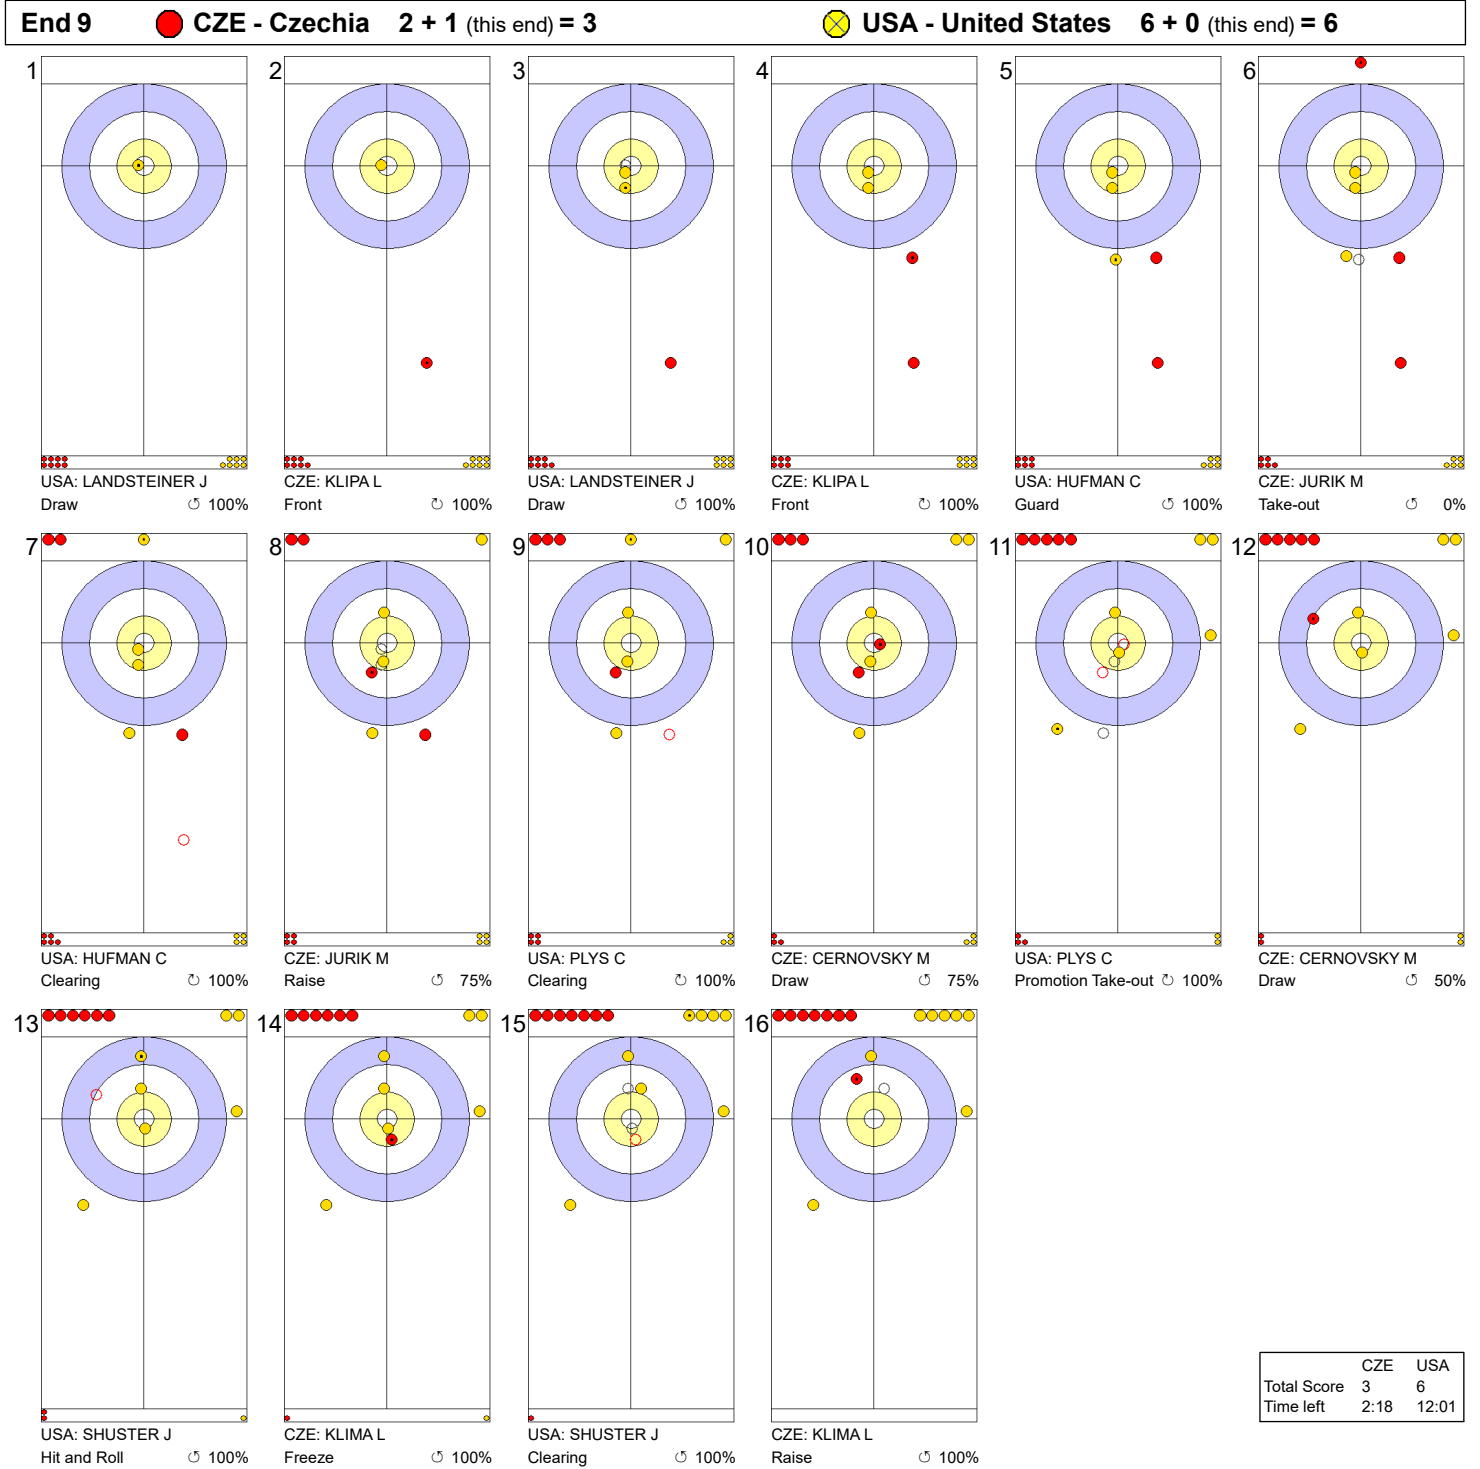

Legend:
 ↻ Clockwise ↺ Counter-clockwise - Not considered

Game - Shot by Shot

Legend:
 ↻ Clockwise ↺ Counter-clockwise - Not considered

Game - Shot by Shot

Legend:
 ↻ Clockwise ↺ Counter-clockwise - Not considered

Game - Shot by Shot

Legend:
 ↻ Clockwise ↺ Counter-clockwise - Not considered

Game - Shot by Shot

Legend:
 ↻ Clockwise ↺ Counter-clockwise - Not considered

Game - Shot by Shot

Legend:
 ↻ Clockwise ↺ Counter-clockwise - Not considered