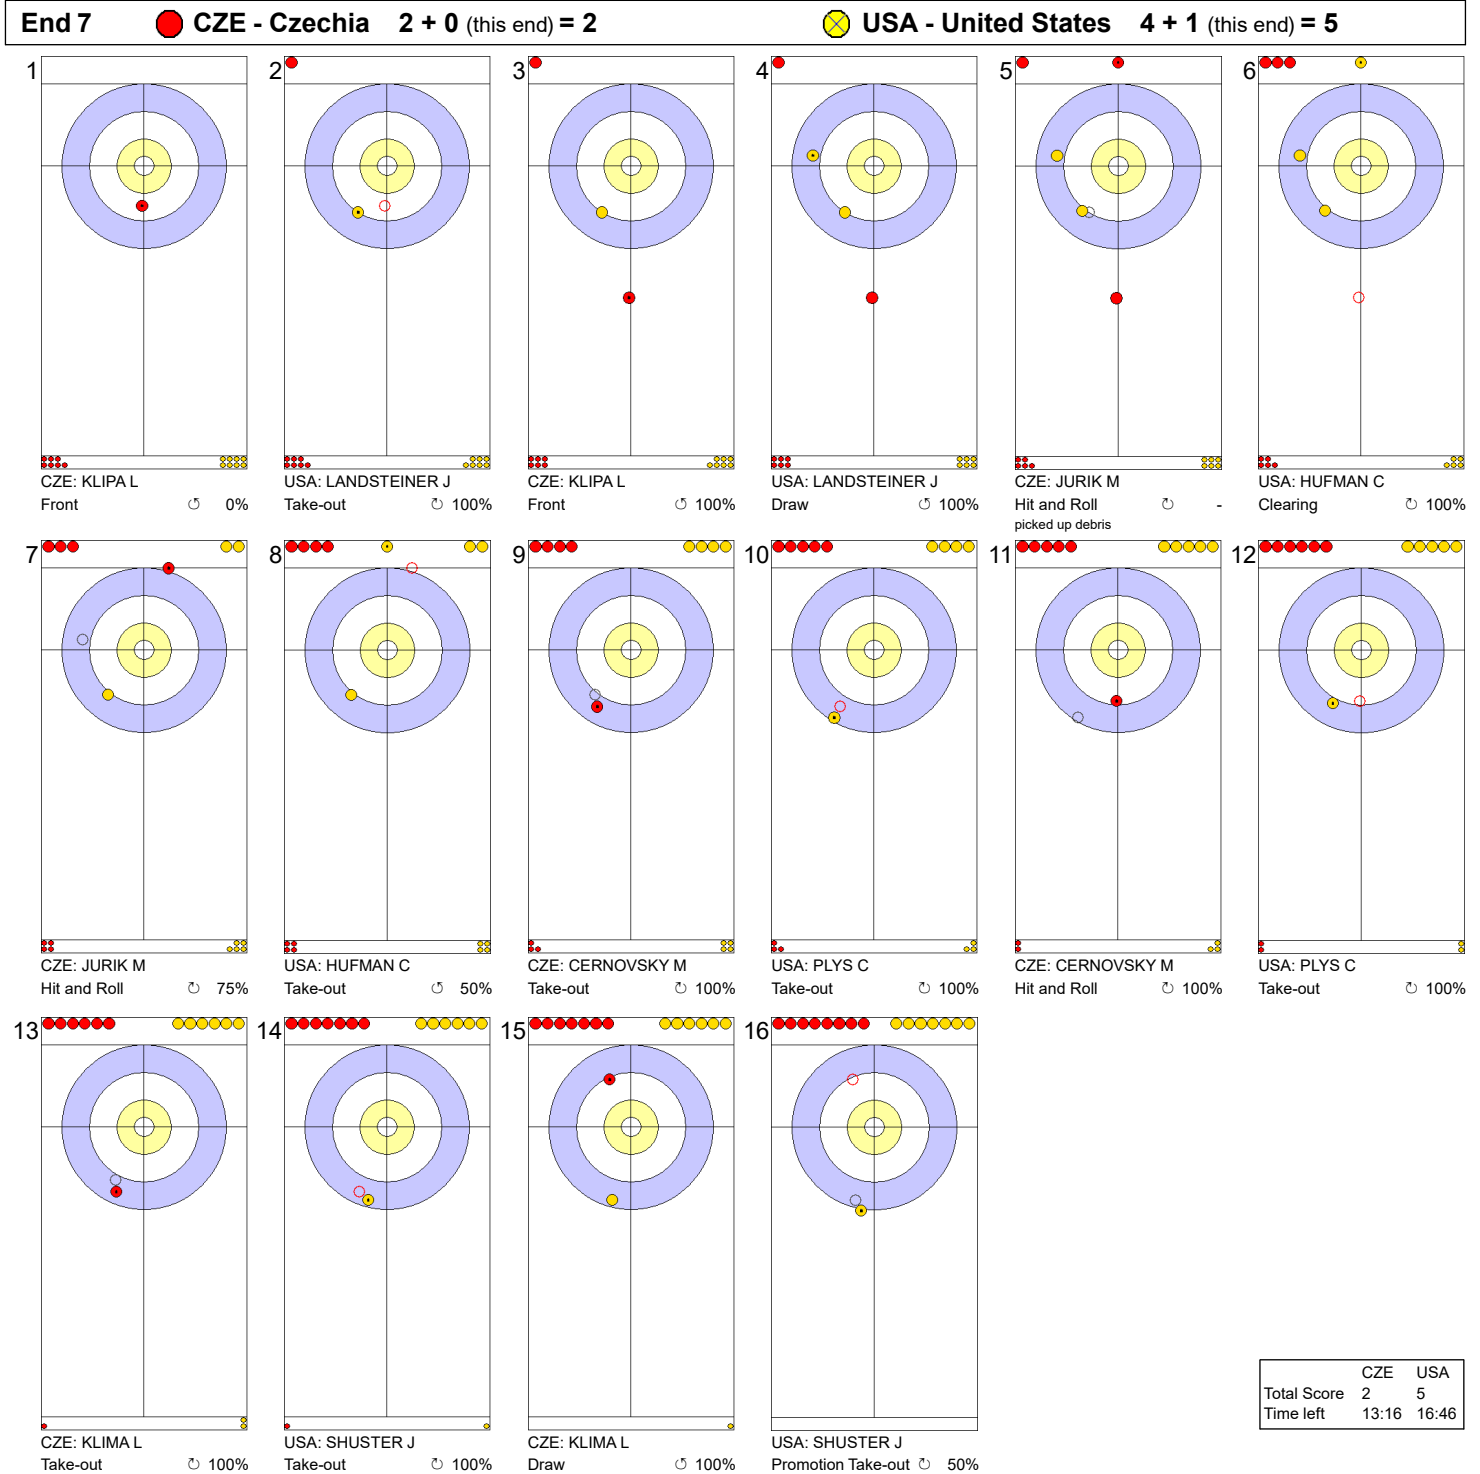

Game - Shot by Shot

Legend:
 ↻ Clockwise ↺ Counter-clockwise - Not considered

Game - Shot by Shot

	CZE	USA
Total Score	1	2
Time left	30:57	32:25

Legend:
 ↻ Clockwise ↺ Counter-clockwise - Not considered

Game - Shot by Shot

Legend:
 ↻ Clockwise ↺ Counter-clockwise - Not considered

Game - Shot by Shot

Legend:
 ↻ Clockwise ↺ Counter-clockwise - Not considered

Game - Shot by Shot

Legend:
 ↻ Clockwise ↺ Counter-clockwise - Not considered

Game - Shot by Shot

Legend:
 ↻ Clockwise ↺ Counter-clockwise - Not considered

Game - Shot by Shot

Legend:
 ↻ Clockwise ↺ Counter-clockwise - Not considered

Game - Shot by Shot

Legend:
 ↻ Clockwise ↺ Counter-clockwise - Not considered