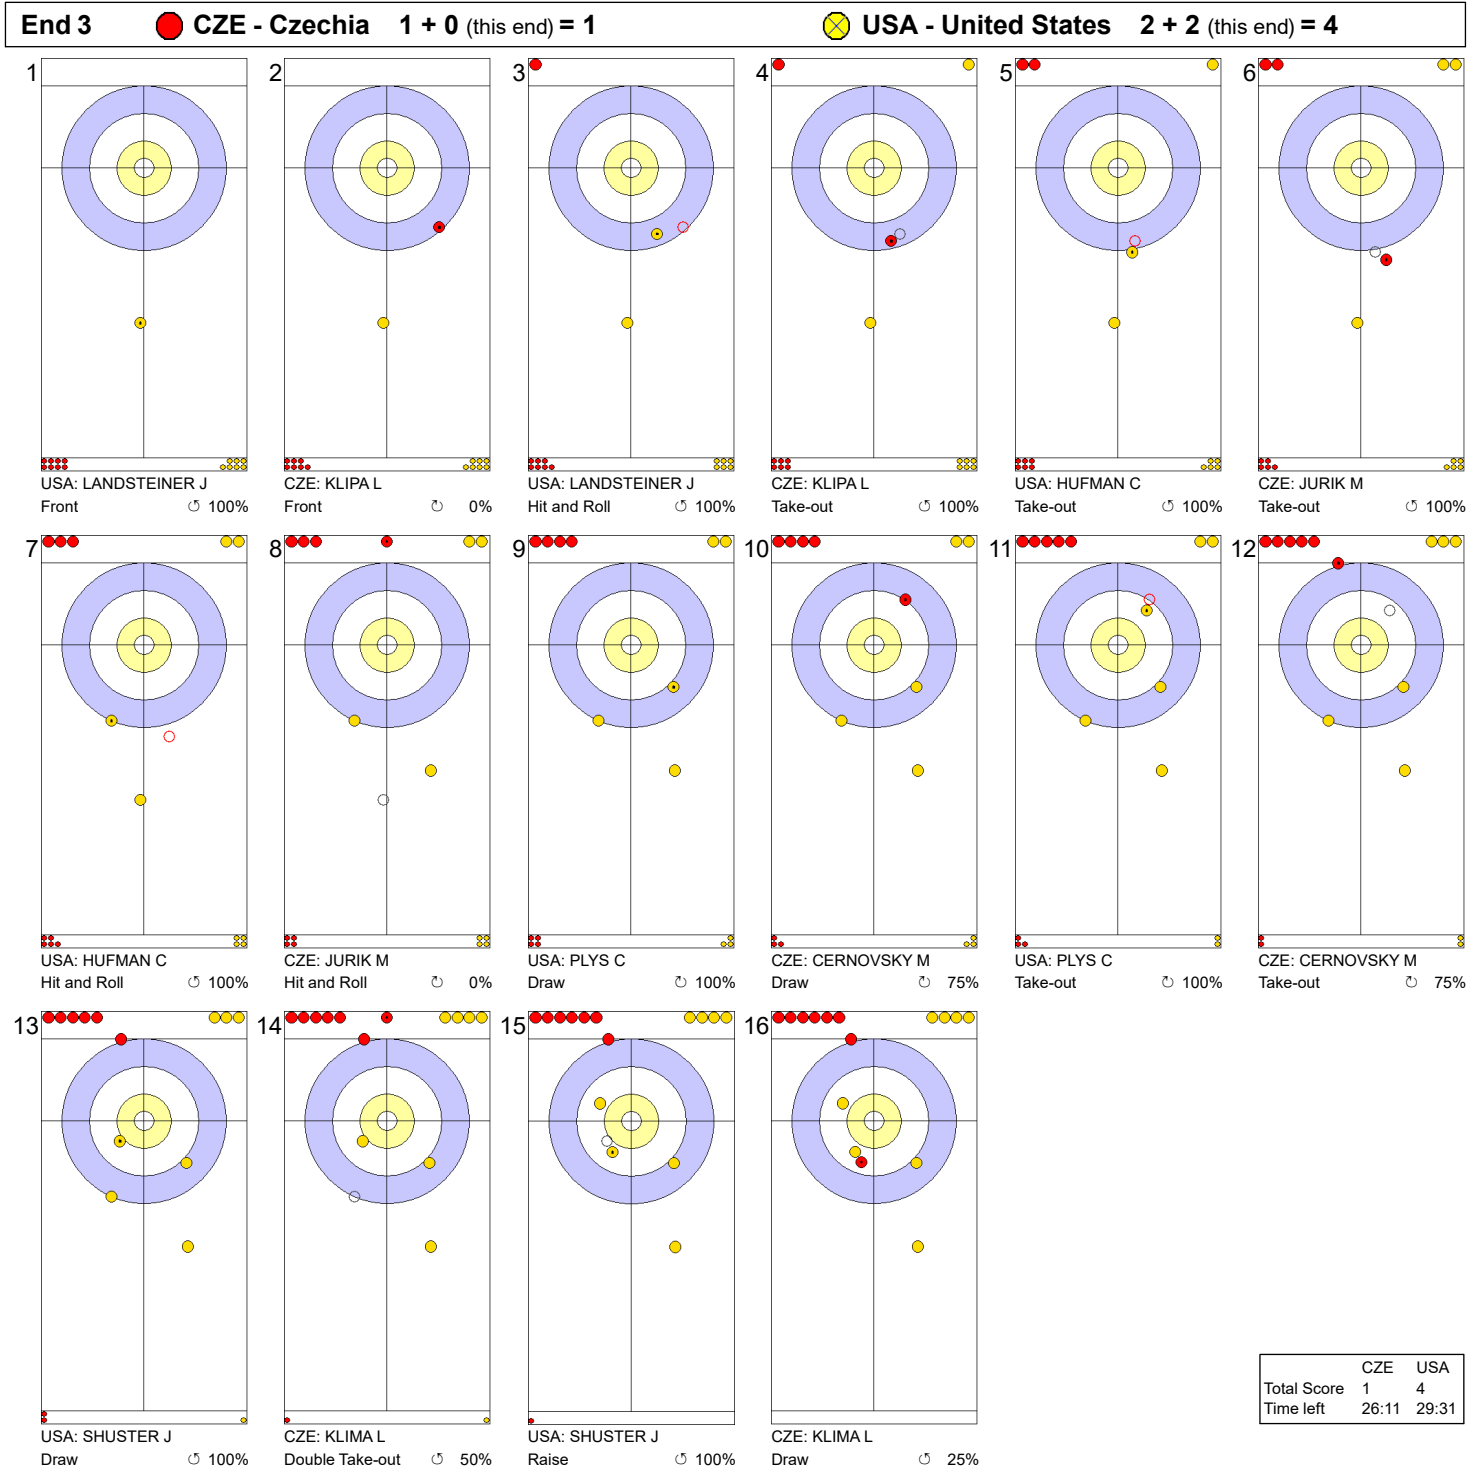

Game - Shot by Shot

Legend:
 ↻ Clockwise ↺ Counter-clockwise - Not considered

Game - Shot by Shot

	CZE	USA
Total Score	1	2
Time left	30:57	32:25

Legend:
 ↻ Clockwise ↺ Counter-clockwise - Not considered

Game - Shot by Shot

Legend:
 ↻ Clockwise ↺ Counter-clockwise - Not considered

Game - Shot by Shot

Legend:
 ↻ Clockwise ↺ Counter-clockwise - Not considered

Game - Shot by Shot

Legend:
 ↻ Clockwise ↺ Counter-clockwise - Not considered

Game - Shot by Shot

Legend:
 ↻ Clockwise ↺ Counter-clockwise - Not considered

Game - Shot by Shot

Legend:
 ↻ Clockwise ↺ Counter-clockwise - Not considered

Game - Shot by Shot

Legend:
 ↻ Clockwise ↺ Counter-clockwise - Not considered