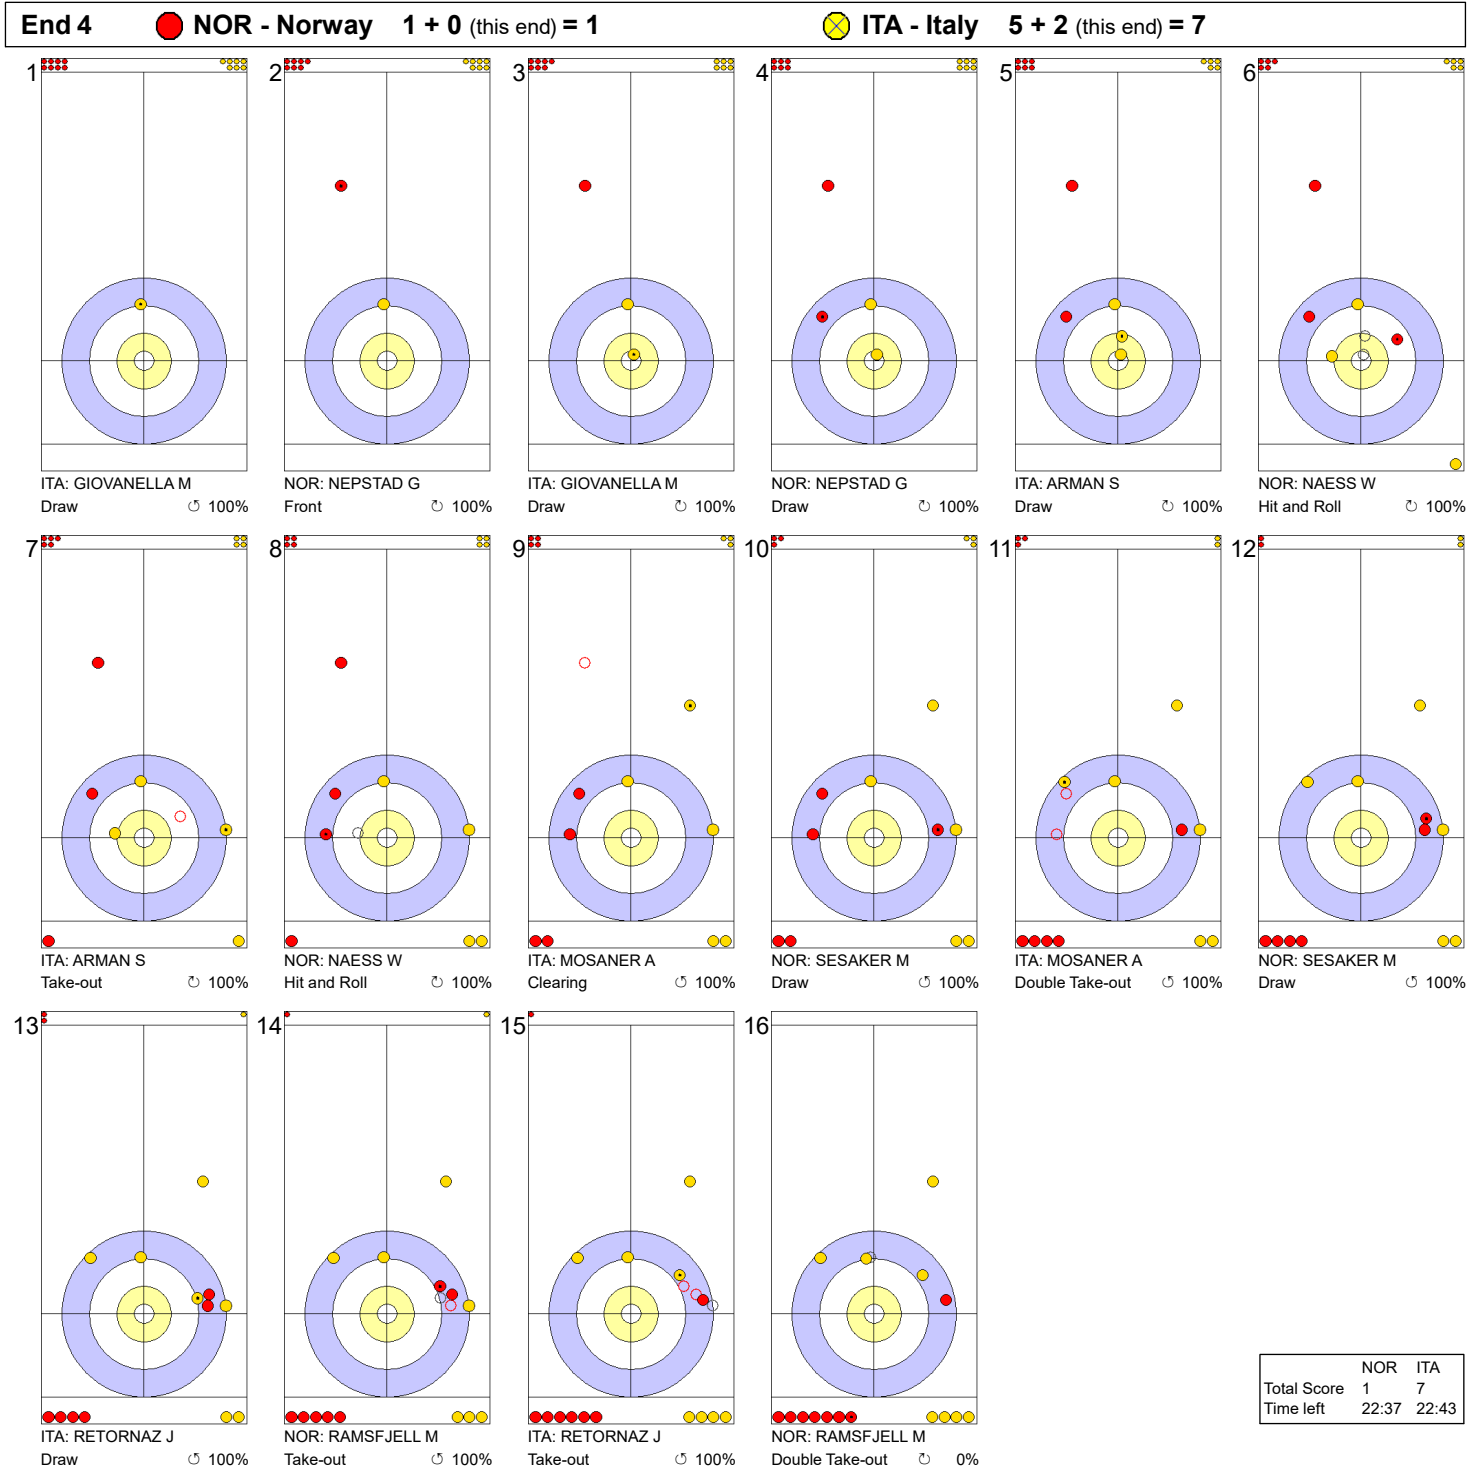

Game - Shot by Shot

**Legend:**  
 ↻ Clockwise      ↺ Counter-clockwise      - Not considered

Game - Shot by Shot

**Legend:**  
 ↻ Clockwise      ↺ Counter-clockwise      - Not considered

Game - Shot by Shot

**Legend:**  
 ↻ Clockwise      ↺ Counter-clockwise      - Not considered

Game - Shot by Shot

**Legend:**  
 ↻ Clockwise      ↺ Counter-clockwise      - Not considered

Game - Shot by Shot

**Legend:**  
 ↻ Clockwise      ↺ Counter-clockwise      - Not considered

Game - Shot by Shot

Legend:

↻ Clockwise      ↺ Counter-clockwise      - Not considered