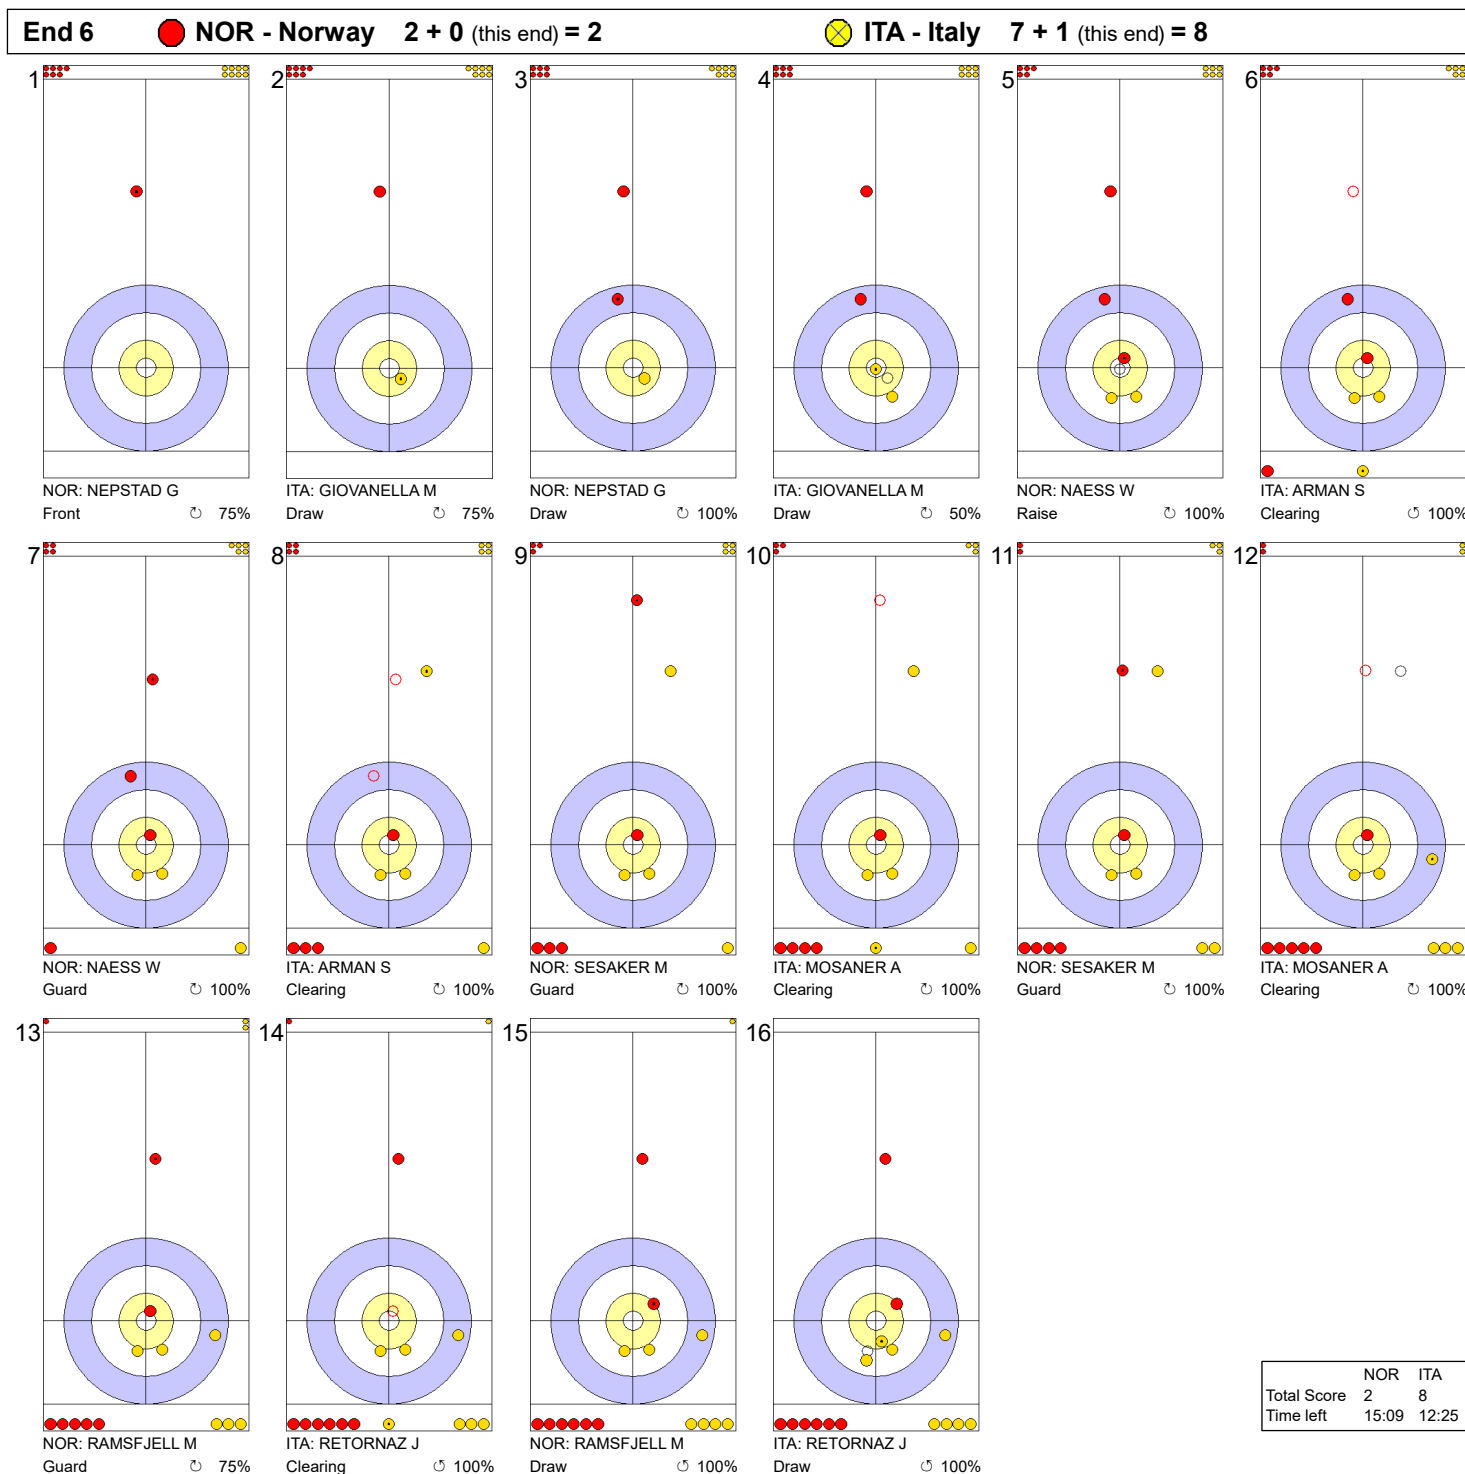

Game - Shot by Shot

**Legend:**  
 ↻ Clockwise      ↺ Counter-clockwise      - Not considered

Game - Shot by Shot

**Legend:**  
 ↻ Clockwise      ↺ Counter-clockwise      - Not considered

Game - Shot by Shot

**Legend:**  
 ↻ Clockwise      ↺ Counter-clockwise      - Not considered

Game - Shot by Shot

**Legend:**  
 ↻ Clockwise      ↺ Counter-clockwise      - Not considered

Game - Shot by Shot

**Legend:**  
 ↻ Clockwise      ↺ Counter-clockwise      - Not considered

Game - Shot by Shot

Legend:

↻ Clockwise      ↺ Counter-clockwise      - Not considered