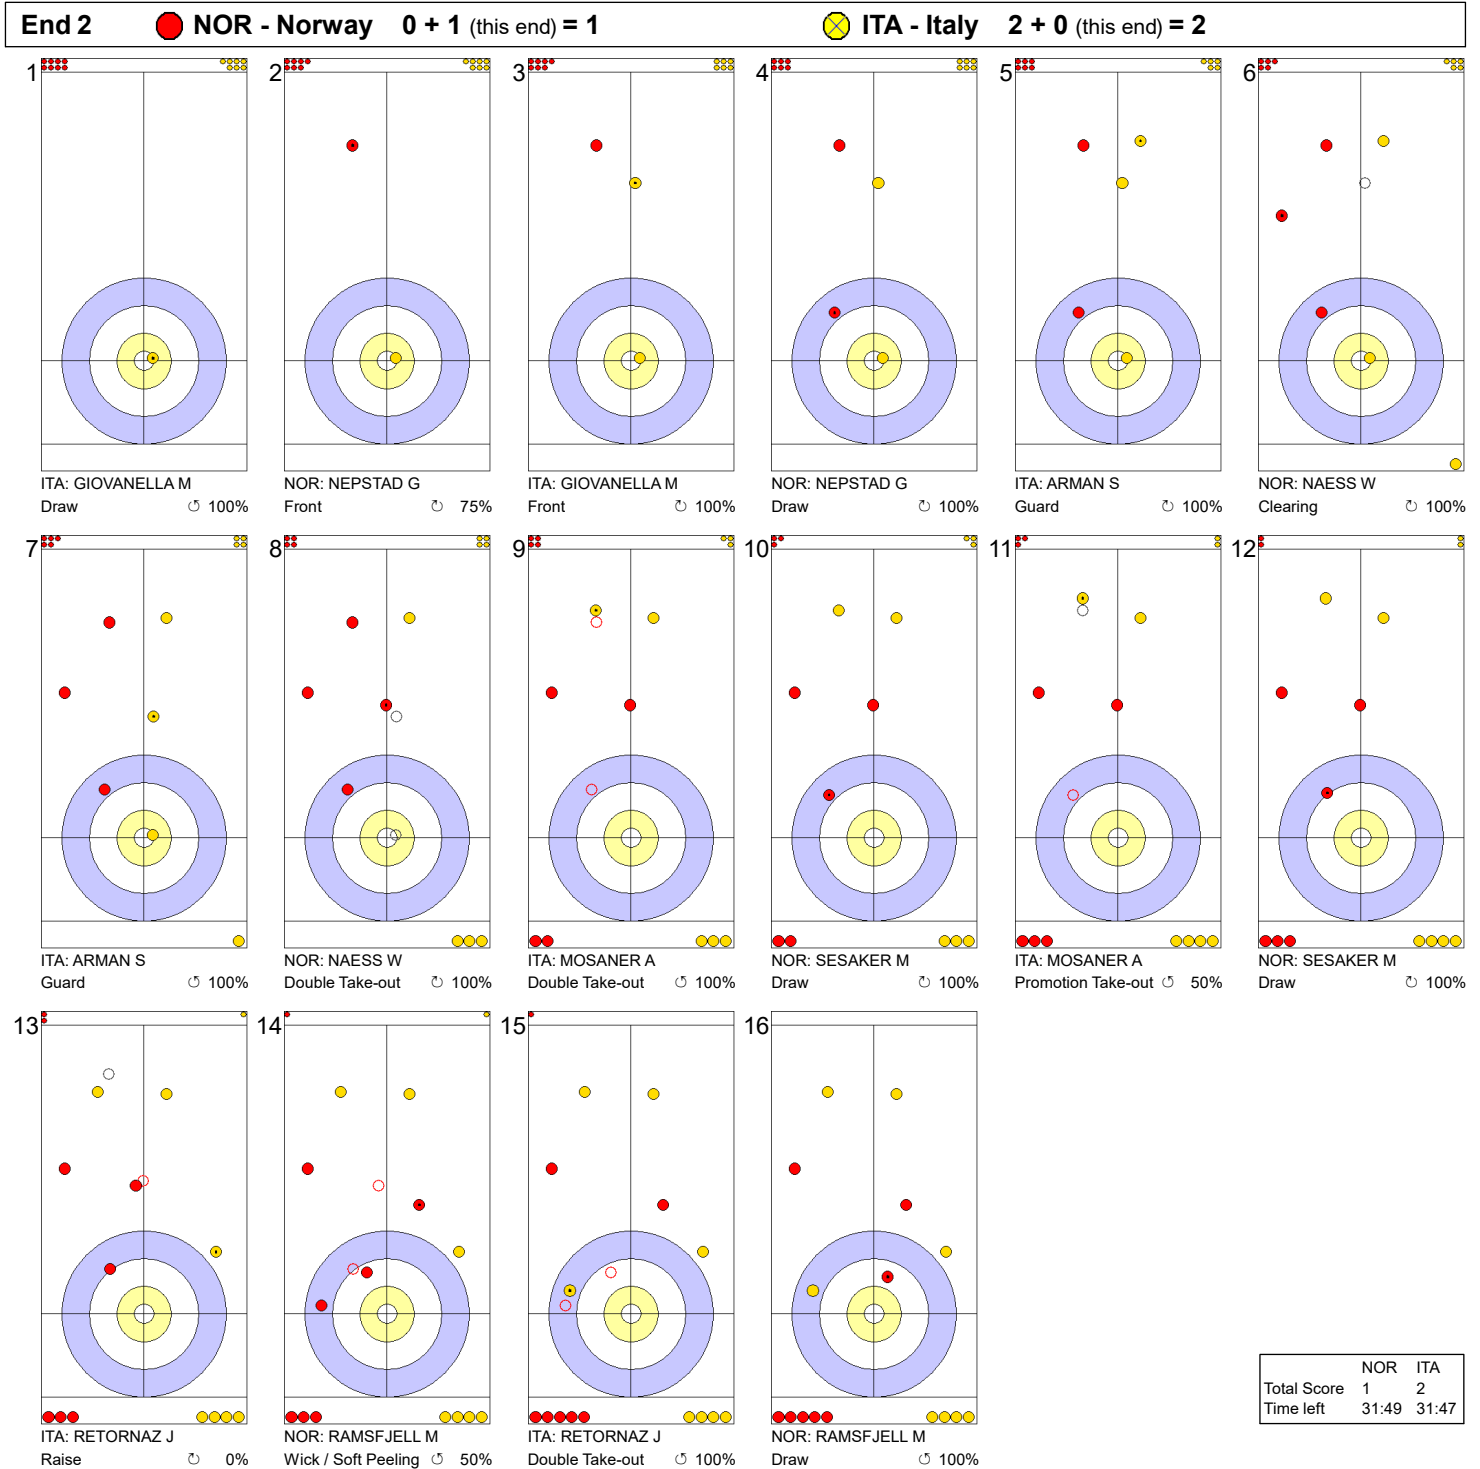

Game - Shot by Shot

**Legend:**  
 ↻ Clockwise      ↺ Counter-clockwise      - Not considered

Game - Shot by Shot

**Legend:**  
 ↻ Clockwise      ↺ Counter-clockwise      - Not considered

Game - Shot by Shot

**Legend:**  
 ↻ Clockwise      ↺ Counter-clockwise      - Not considered

Game - Shot by Shot

**Legend:**  
 ↻ Clockwise      ↺ Counter-clockwise      - Not considered

Game - Shot by Shot

**Legend:**  
 ↻ Clockwise      ↺ Counter-clockwise      - Not considered

Game - Shot by Shot

Legend:

↻ Clockwise      ↺ Counter-clockwise      - Not considered