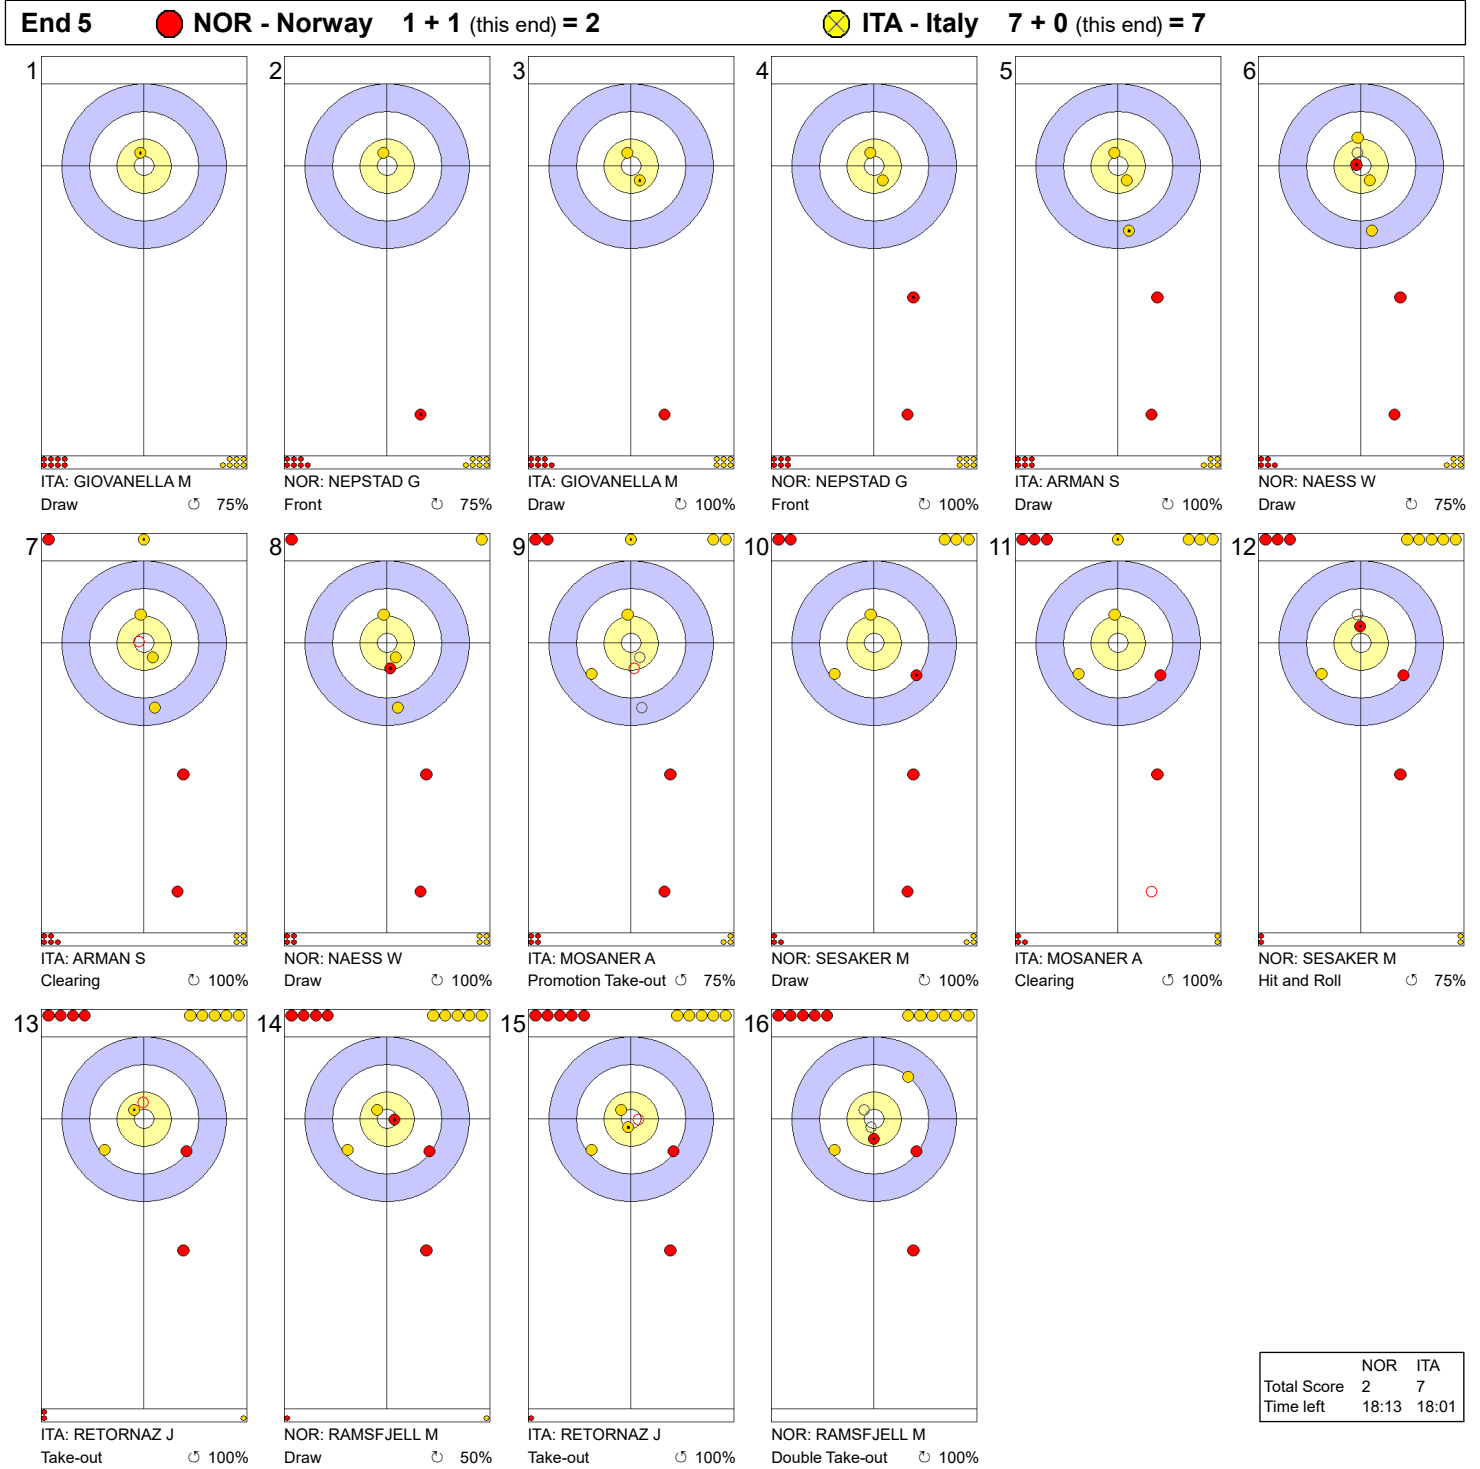

Game - Shot by Shot

**Legend:**  
 ↻ Clockwise      ↺ Counter-clockwise      - Not considered

Game - Shot by Shot

**Legend:**  
 ↻ Clockwise      ↺ Counter-clockwise      - Not considered

Game - Shot by Shot

**Legend:**  
 ↻ Clockwise      ↺ Counter-clockwise      - Not considered

Game - Shot by Shot

**Legend:**  
 ↻ Clockwise      ↺ Counter-clockwise      - Not considered

Game - Shot by Shot

**Legend:**  
 ↻ Clockwise      ↺ Counter-clockwise      - Not considered

Game - Shot by Shot

Legend:

↻ Clockwise      ↺ Counter-clockwise      - Not considered