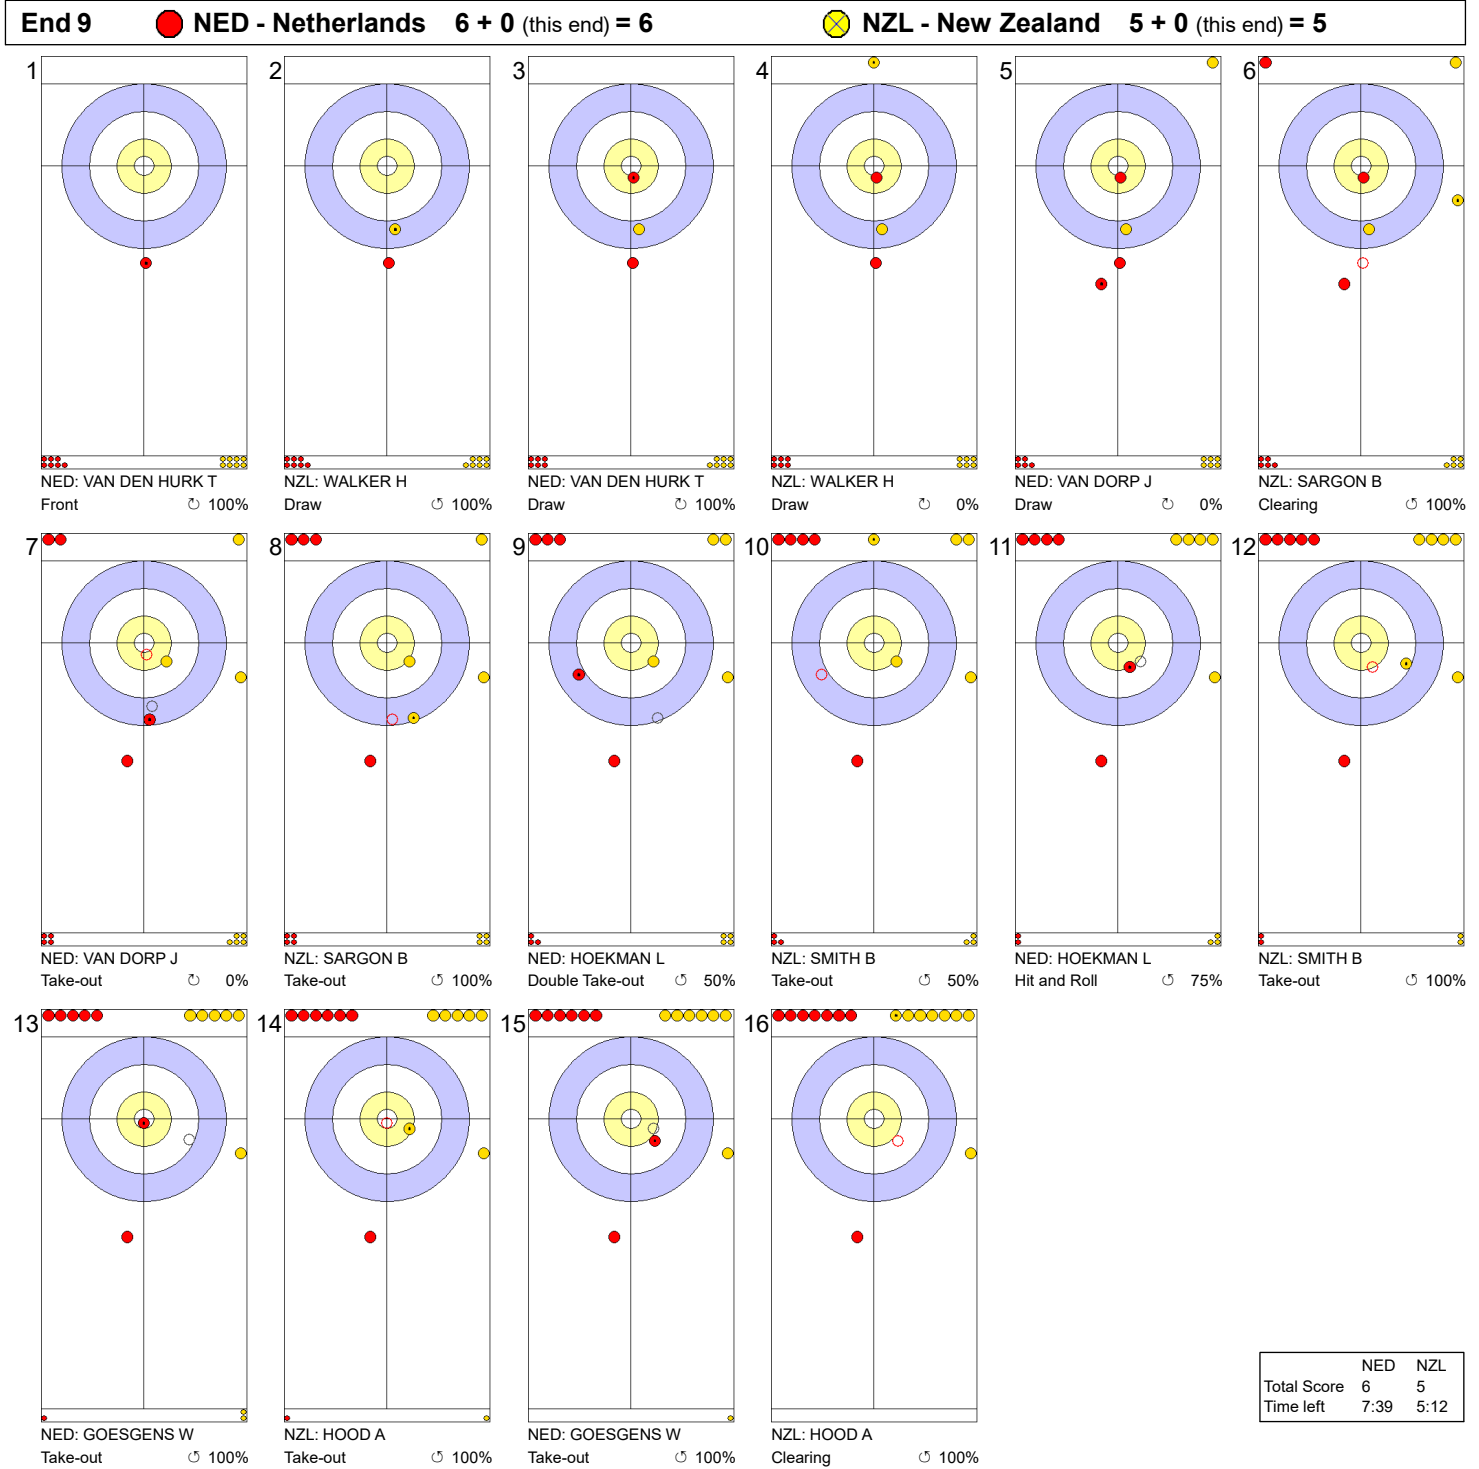

Game - Shot by Shot

Legend:
 ⤴ Clockwise ⤵ Counter-clockwise - Not considered

Game - Shot by Shot

Legend:
 Clockwise
  Counter-clockwise
 - Not considered

Game - Shot by Shot

Legend:
↻ Clockwise ↺ Counter-clockwise - Not considered

Game - Shot by Shot

Legend:
 ↻ Clockwise ↺ Counter-clockwise - Not considered

Game - Shot by Shot

Legend:

⤵ Clockwise ⤴ Counter-clockwise - Not considered

Game - Shot by Shot

Legend:
 ↻ Clockwise ↺ Counter-clockwise - Not considered

Game - Shot by Shot

Legend:
 ↻ Clockwise ↺ Counter-clockwise - Not considered

Game - Shot by Shot

Legend:
 ↻ Clockwise ↺ Counter-clockwise - Not considered

Game - Shot by Shot

Legend:
 Clockwise
  Counter-clockwise
 - Not considered

Game - Shot by Shot

Legend:
 Clockwise
  Counter-clockwise
 - Not considered