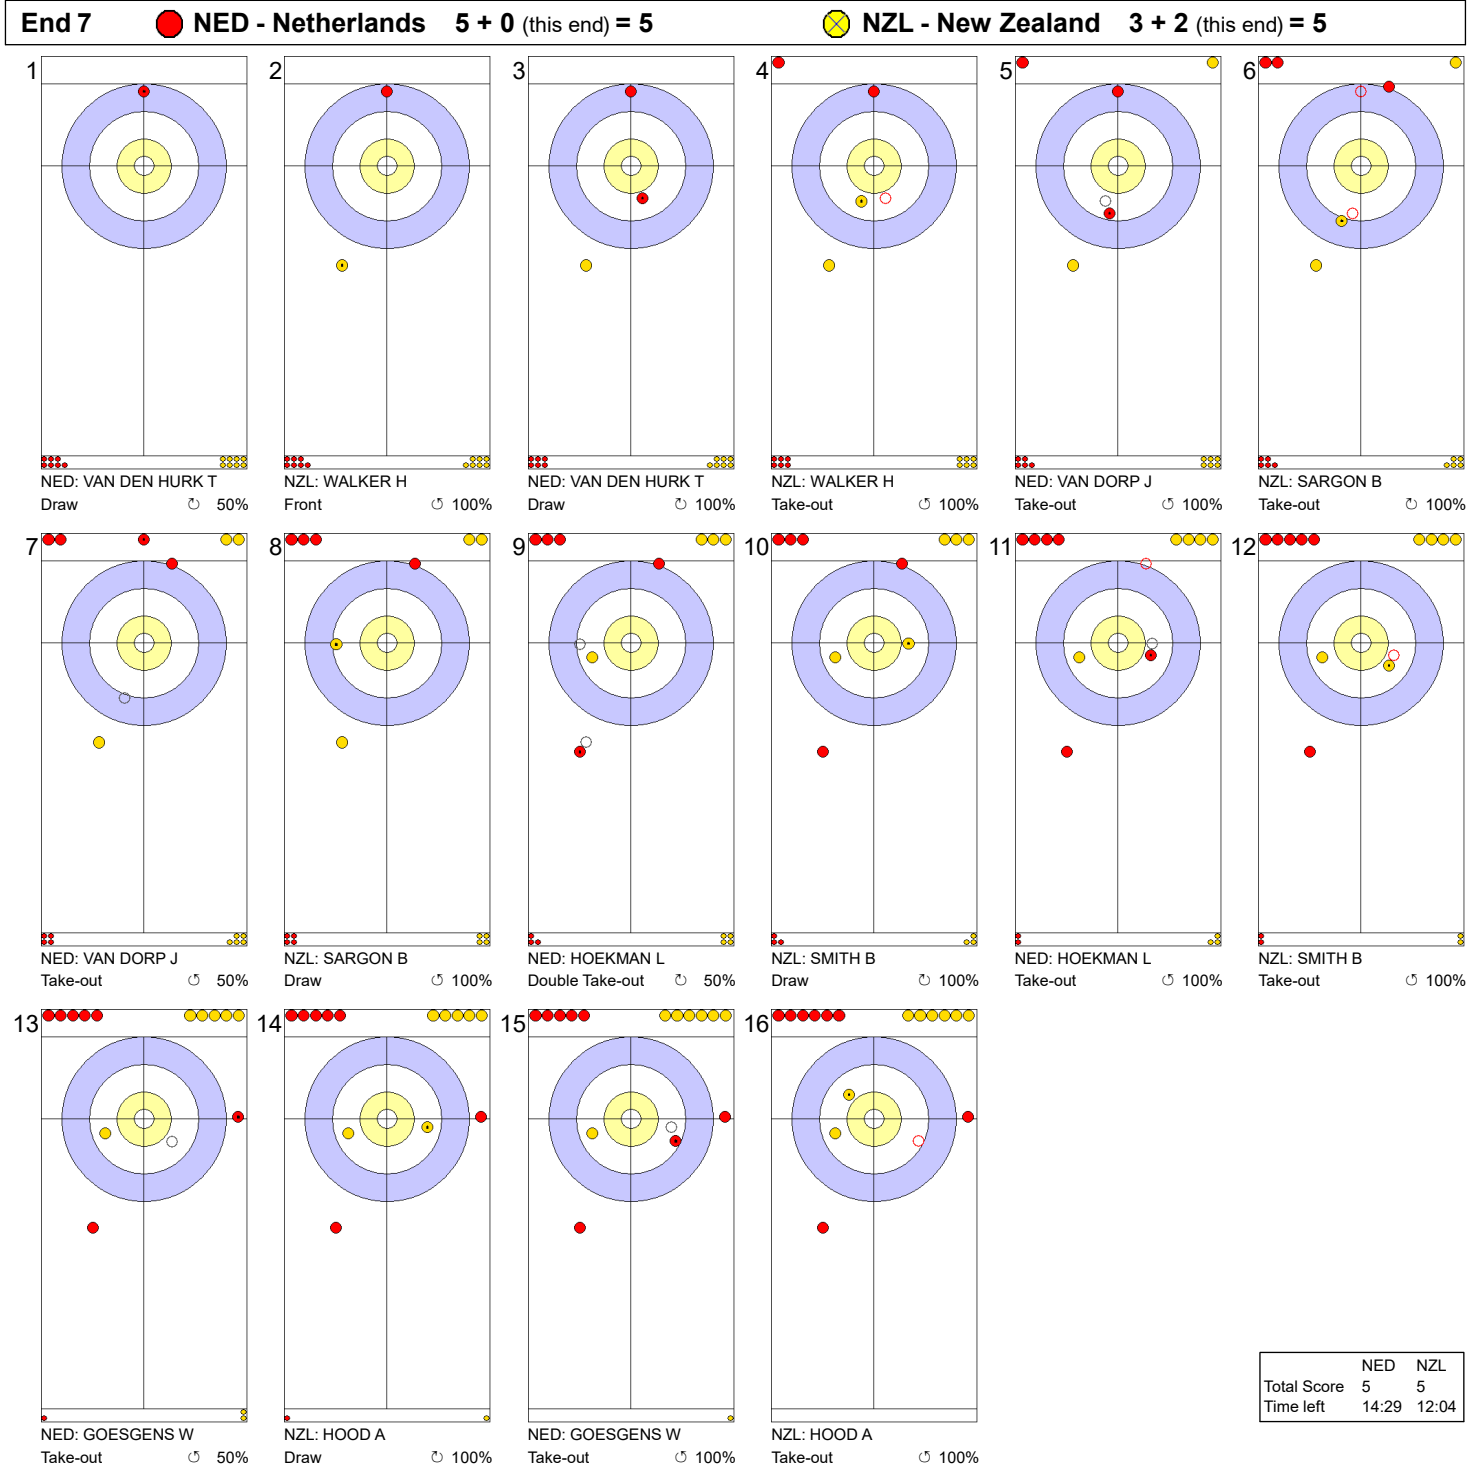

Game - Shot by Shot

Legend:
 ⤴ Clockwise ⤵ Counter-clockwise - Not considered

Game - Shot by Shot

Legend:
 Clockwise
  Counter-clockwise
 - Not considered

Game - Shot by Shot

Legend:
↻ Clockwise ↺ Counter-clockwise - Not considered

Game - Shot by Shot

Legend:
 ↻ Clockwise ↺ Counter-clockwise - Not considered

Game - Shot by Shot

Legend:

⤵ Clockwise ⤴ Counter-clockwise - Not considered

Game - Shot by Shot

Legend:
 ↻ Clockwise ↺ Counter-clockwise - Not considered

Game - Shot by Shot

Legend:
 ↻ Clockwise ↺ Counter-clockwise - Not considered

Game - Shot by Shot

Legend:
 ↻ Clockwise ↺ Counter-clockwise - Not considered

Game - Shot by Shot

Legend:
 Clockwise
  Counter-clockwise
 - Not considered

Game - Shot by Shot

Legend:
 Clockwise
  Counter-clockwise
 - Not considered