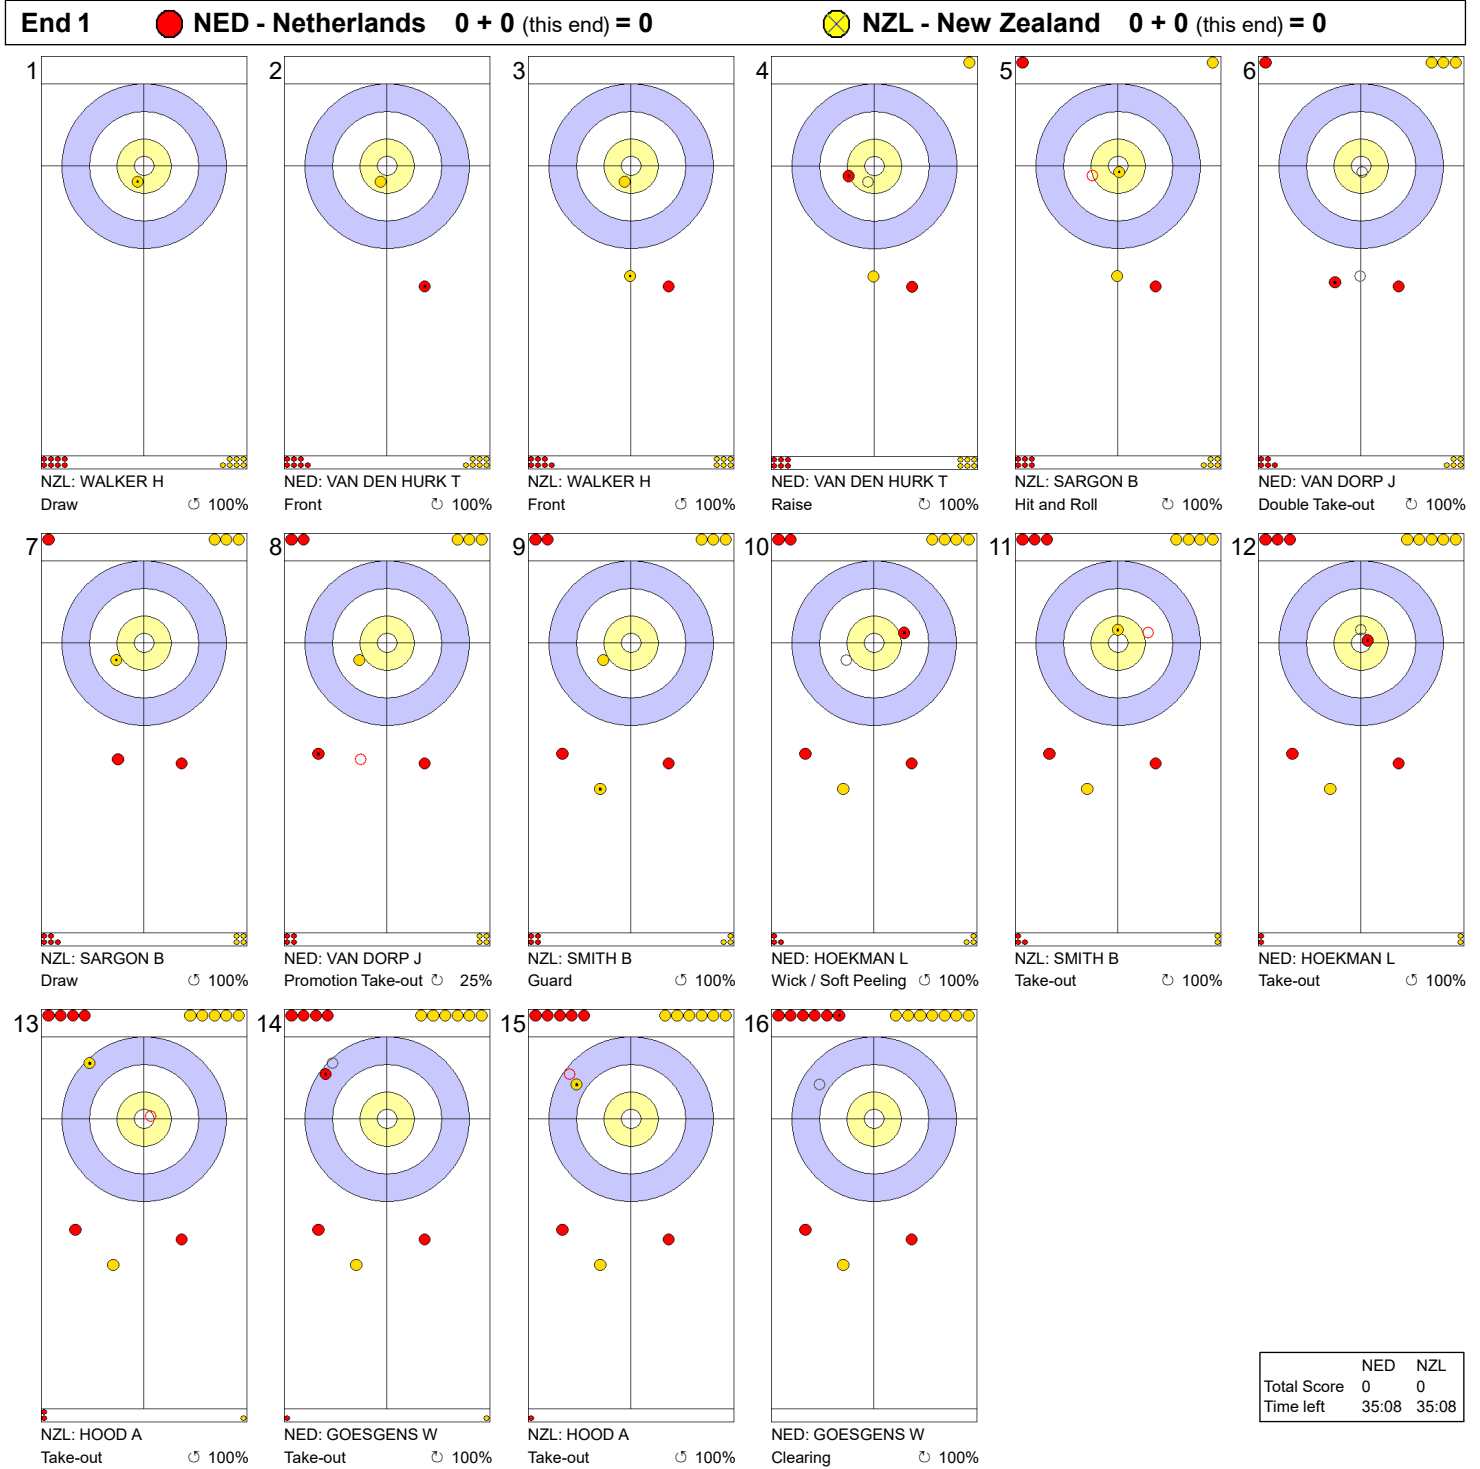

Game - Shot by Shot

Legend:
 ⤴ Clockwise ⤵ Counter-clockwise - Not considered

Game - Shot by Shot

Legend:
 Clockwise
  Counter-clockwise
 - Not considered

Game - Shot by Shot

Legend:
↻ Clockwise ↺ Counter-clockwise - Not considered

Game - Shot by Shot

Legend:
 ↻ Clockwise ↺ Counter-clockwise - Not considered

Game - Shot by Shot

Legend:

⤵ Clockwise ⤴ Counter-clockwise - Not considered

Game - Shot by Shot

Legend:
 ↻ Clockwise ↺ Counter-clockwise - Not considered

Game - Shot by Shot

Legend:
 ↻ Clockwise ↺ Counter-clockwise - Not considered

Game - Shot by Shot

Legend:
 ↻ Clockwise ↺ Counter-clockwise - Not considered

Game - Shot by Shot

Legend:
 Clockwise
  Counter-clockwise
 - Not considered

Game - Shot by Shot

Legend:
 Clockwise
  Counter-clockwise
 - Not considered