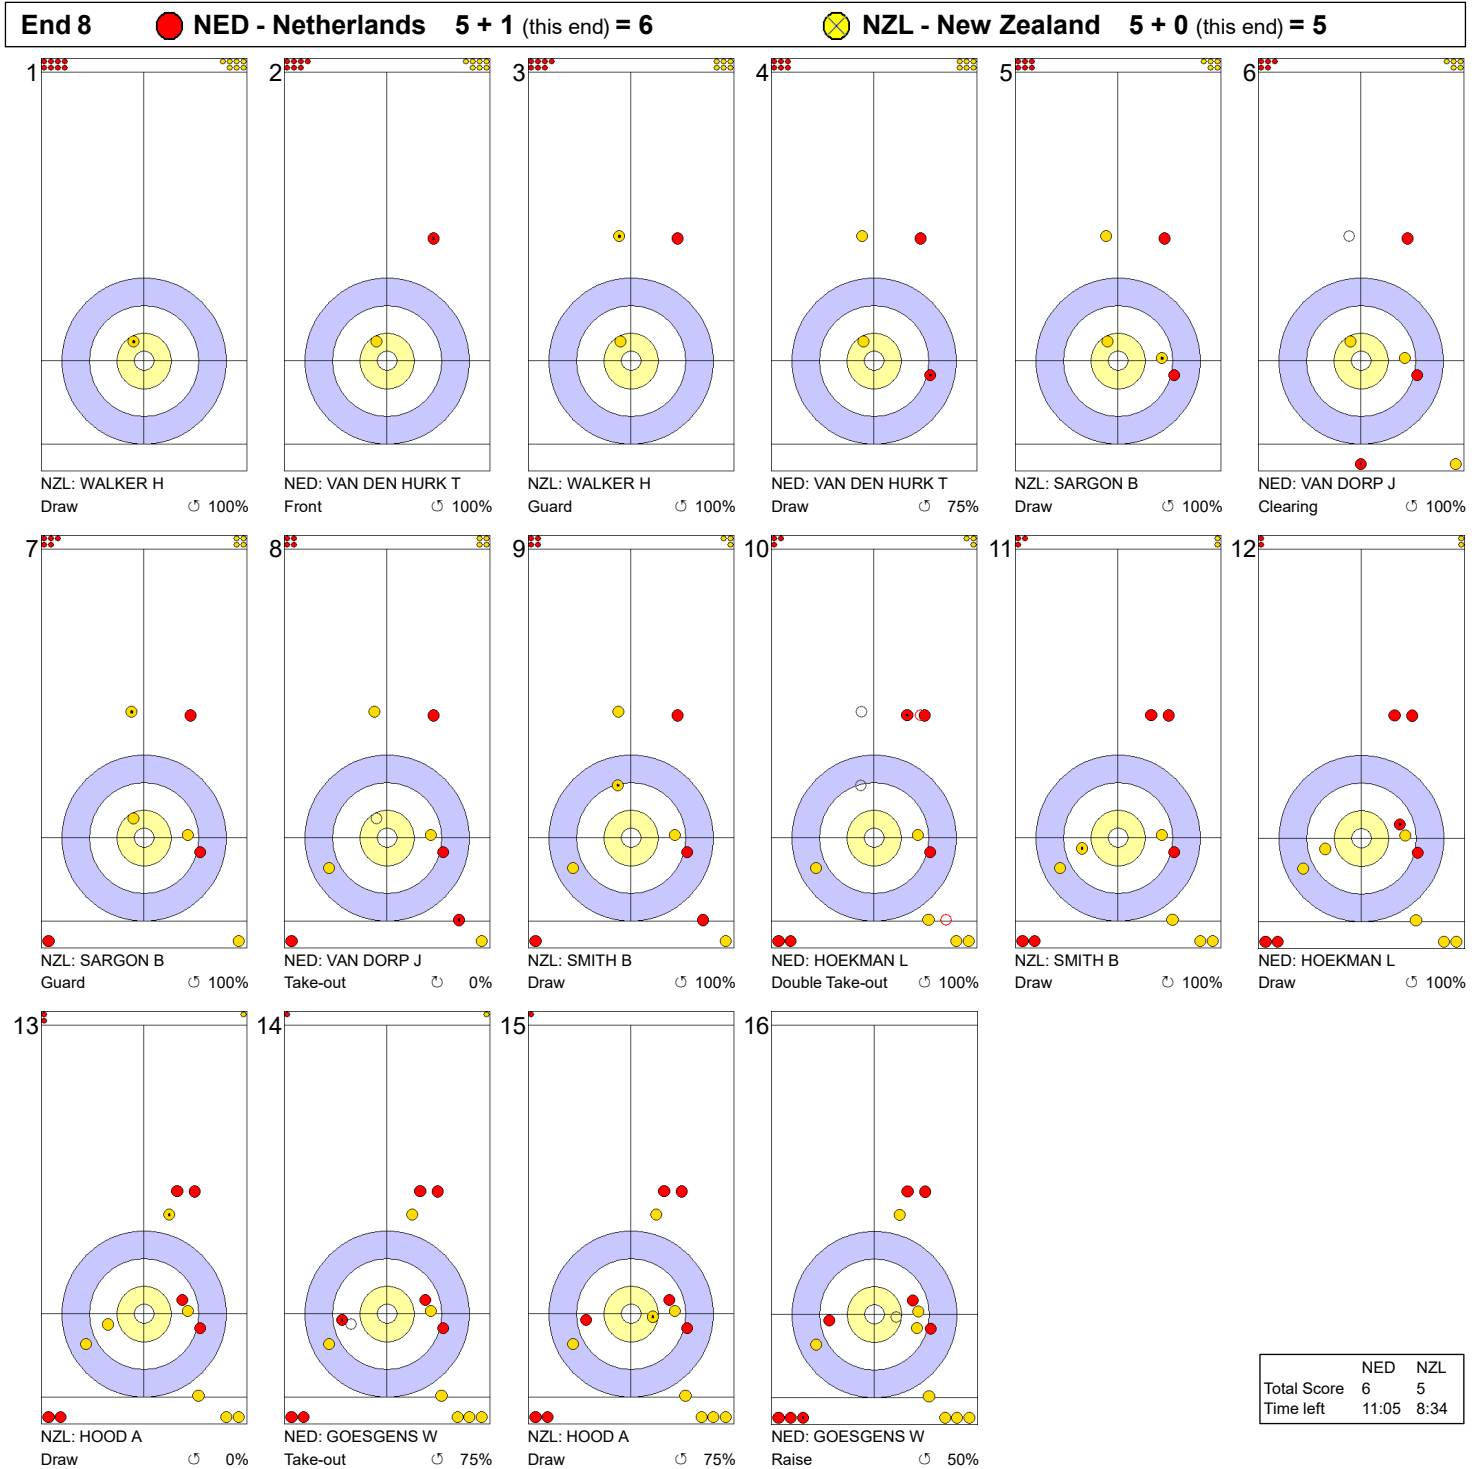

Game - Shot by Shot

Legend:
 ⤴ Clockwise ⤵ Counter-clockwise - Not considered

Game - Shot by Shot

Legend:
 Clockwise
  Counter-clockwise
 - Not considered

Game - Shot by Shot

Legend:
↻ Clockwise ↺ Counter-clockwise - Not considered

Game - Shot by Shot

Legend:
 ↻ Clockwise ↺ Counter-clockwise - Not considered

Game - Shot by Shot

Legend:

⤵ Clockwise ⤴ Counter-clockwise - Not considered

Game - Shot by Shot

Legend:
 ↻ Clockwise ↺ Counter-clockwise - Not considered

Game - Shot by Shot

Legend:
 ↻ Clockwise ↺ Counter-clockwise - Not considered

Game - Shot by Shot

Legend:
 ↻ Clockwise ↺ Counter-clockwise - Not considered

Game - Shot by Shot

Legend:
 Clockwise
  Counter-clockwise
 - Not considered

Game - Shot by Shot

Legend:
 Clockwise
  Counter-clockwise
 - Not considered