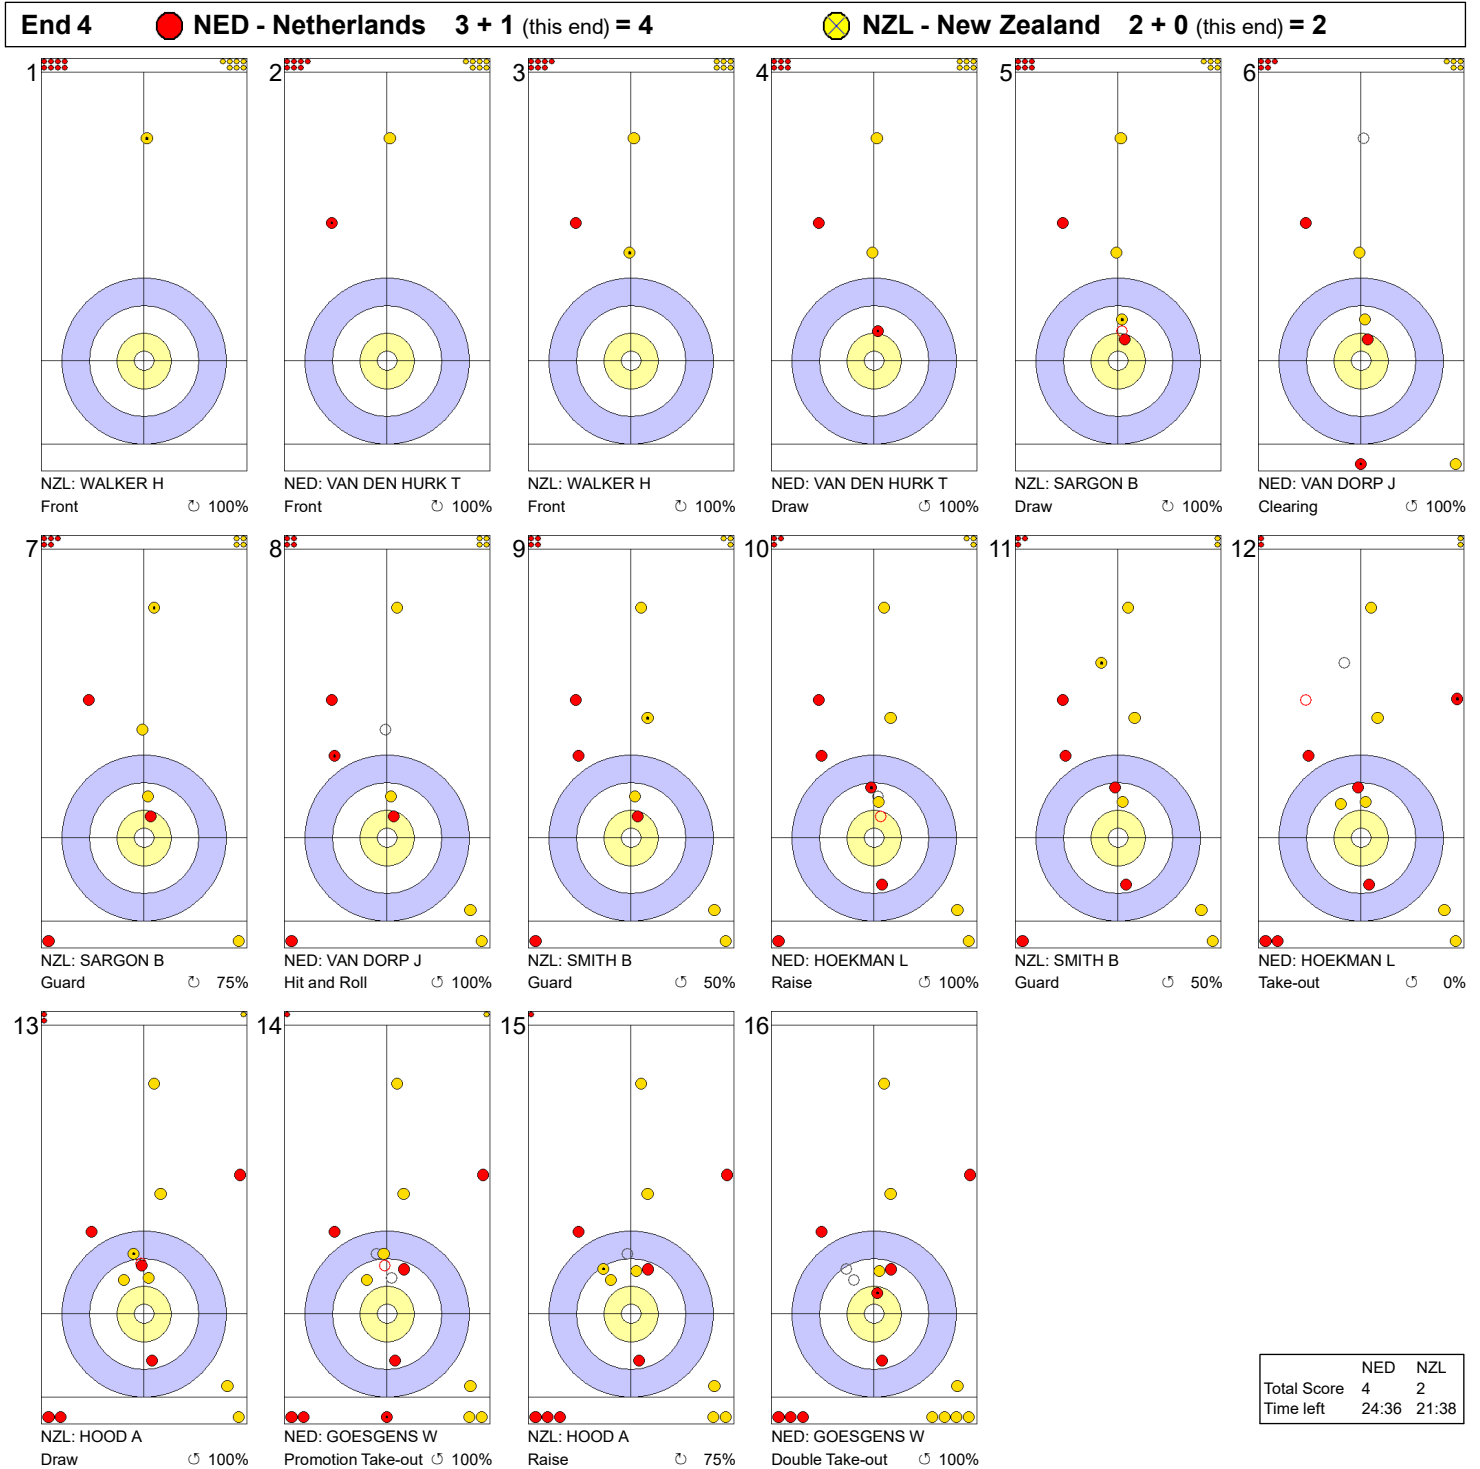

Game - Shot by Shot

Legend:
 ⤴ Clockwise ⤵ Counter-clockwise - Not considered

Game - Shot by Shot

Legend:
 Clockwise
  Counter-clockwise
 - Not considered

Game - Shot by Shot

Legend:
↻ Clockwise ↺ Counter-clockwise - Not considered

Game - Shot by Shot

Legend:
 ↻ Clockwise ↺ Counter-clockwise - Not considered

Game - Shot by Shot

Legend:

⤵ Clockwise ⤴ Counter-clockwise - Not considered

Game - Shot by Shot

Legend:
 ↻ Clockwise ↺ Counter-clockwise - Not considered

Game - Shot by Shot

Legend:
 ↻ Clockwise ↺ Counter-clockwise - Not considered

Game - Shot by Shot

Legend:
 ↻ Clockwise ↺ Counter-clockwise - Not considered

Game - Shot by Shot

Legend:
 Clockwise
  Counter-clockwise
 - Not considered

Game - Shot by Shot

Legend:
 Clockwise
  Counter-clockwise
 - Not considered