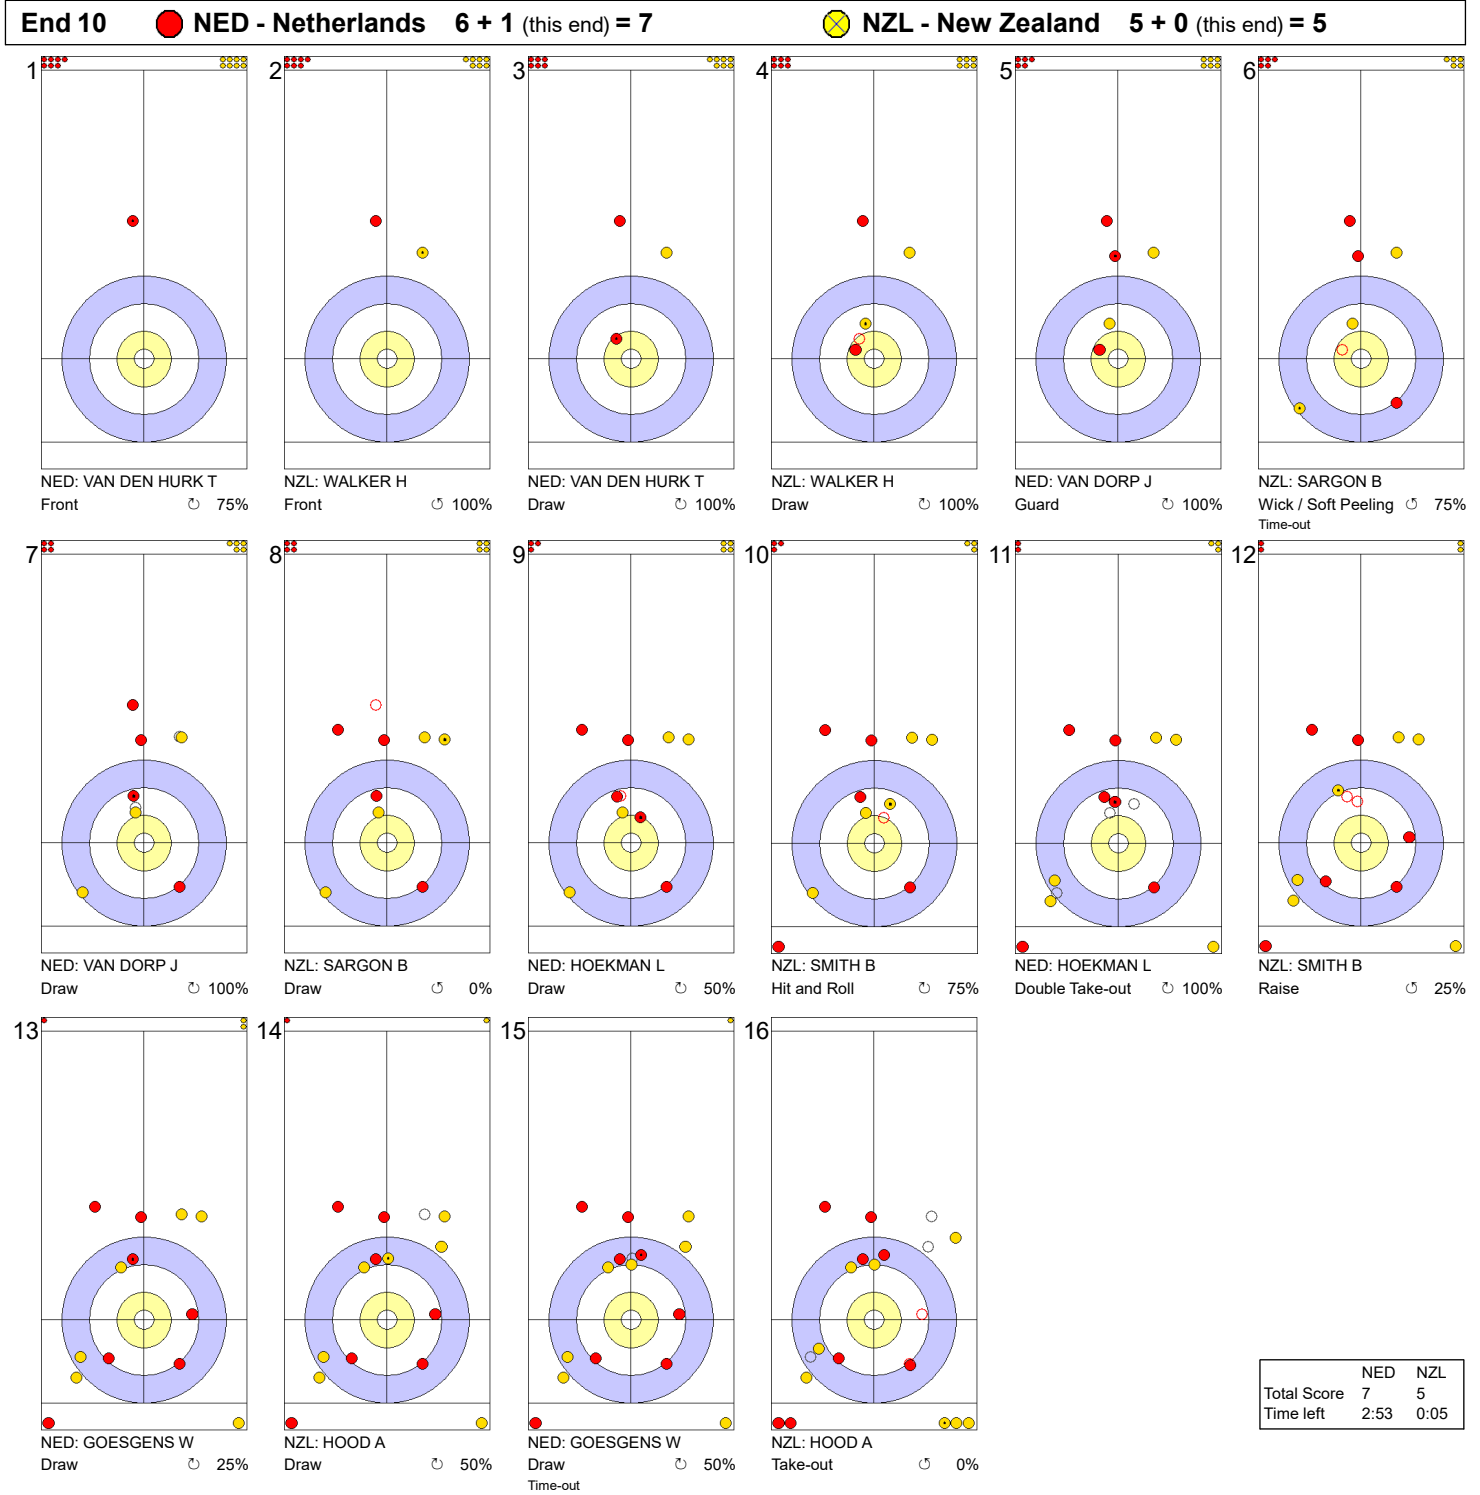

Game - Shot by Shot

Legend:
 ⤴ Clockwise ⤵ Counter-clockwise - Not considered

Game - Shot by Shot

Legend:
 Clockwise
  Counter-clockwise
 - Not considered

Game - Shot by Shot

Legend:
↻ Clockwise ↺ Counter-clockwise - Not considered

Game - Shot by Shot

Legend:
 ↻ Clockwise ↺ Counter-clockwise - Not considered

Game - Shot by Shot

Legend:

⤵ Clockwise ⤴ Counter-clockwise - Not considered

Game - Shot by Shot

Legend:
 ↻ Clockwise ↺ Counter-clockwise - Not considered

Game - Shot by Shot

Legend:
 ↻ Clockwise ↺ Counter-clockwise - Not considered

Game - Shot by Shot

Legend:
 ↻ Clockwise ↺ Counter-clockwise - Not considered

Game - Shot by Shot

Legend:
 Clockwise
  Counter-clockwise
 - Not considered

Game - Shot by Shot

Legend:
 Clockwise
  Counter-clockwise
 - Not considered