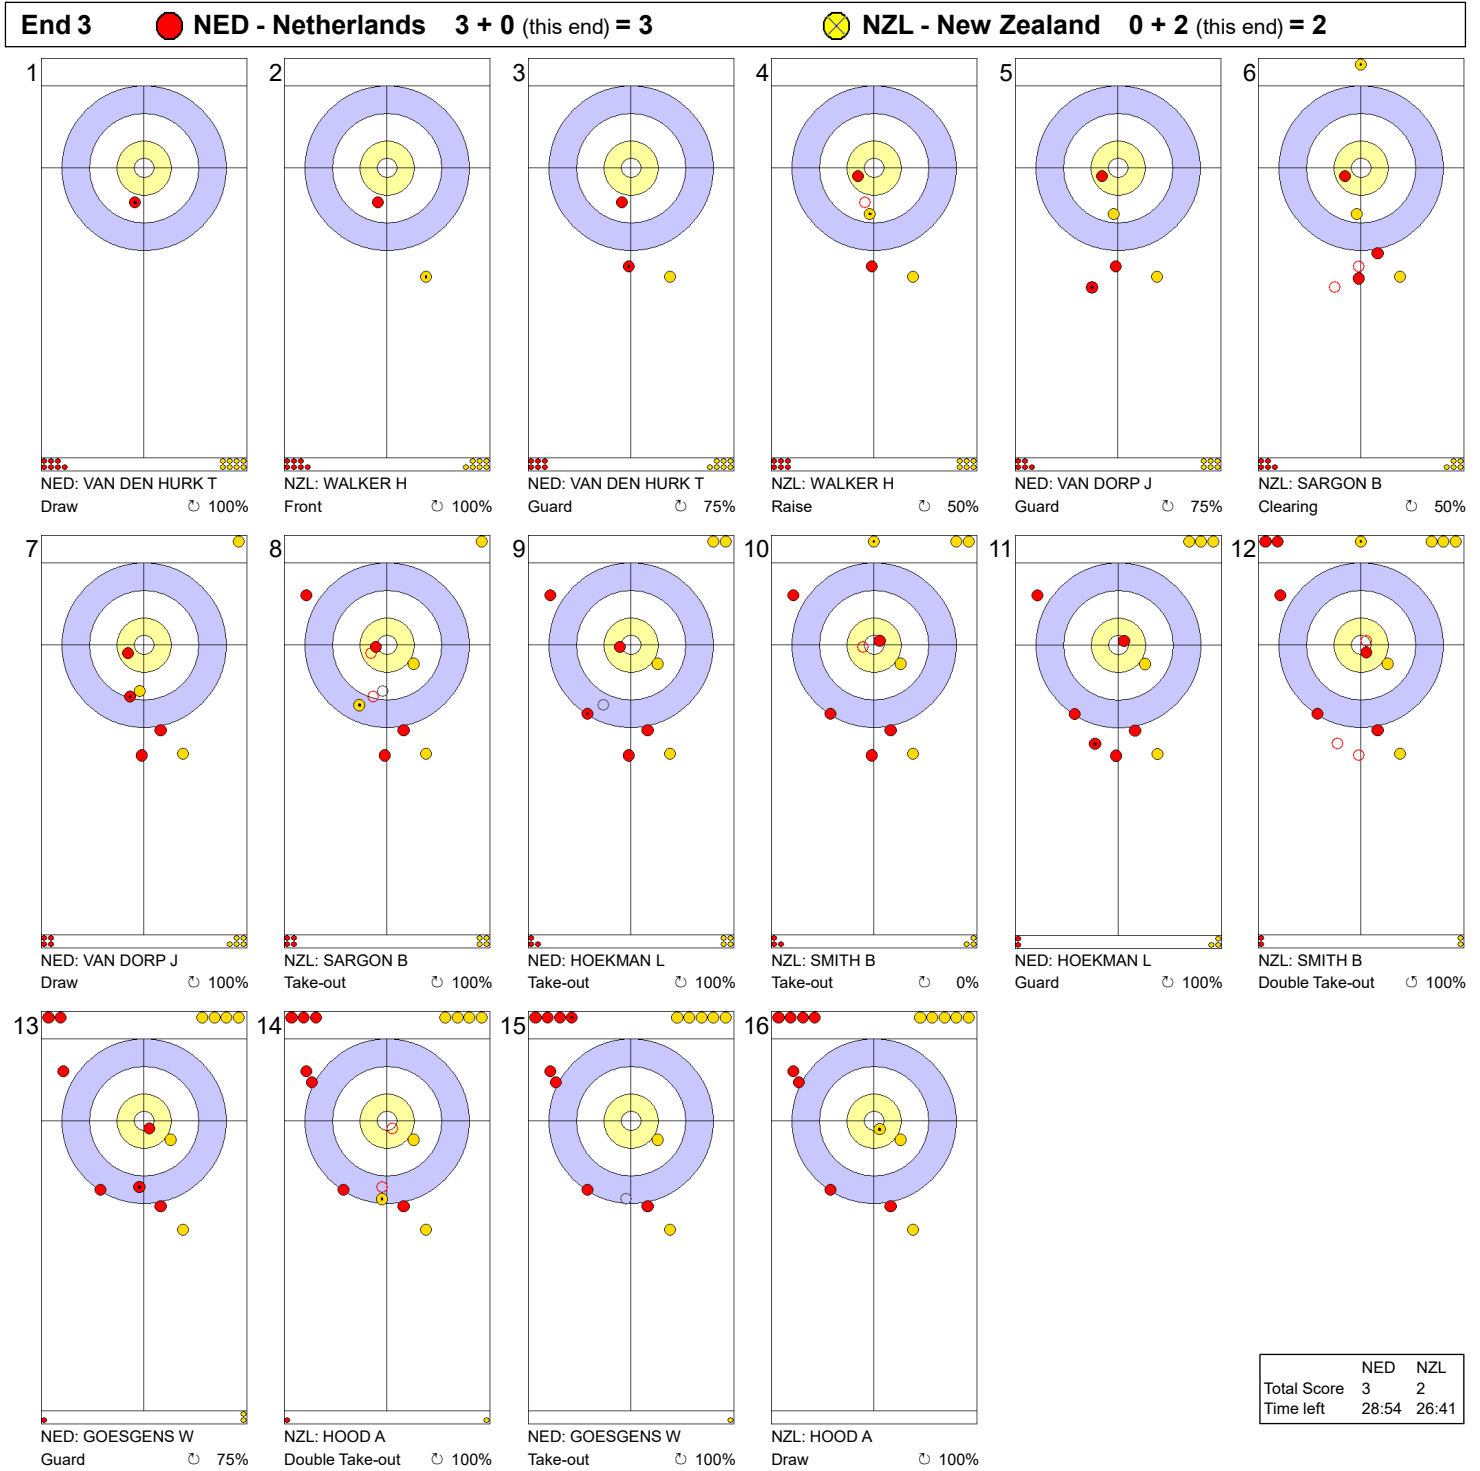

Game - Shot by Shot

Legend:
 ⤴ Clockwise ⤵ Counter-clockwise - Not considered

Game - Shot by Shot

Legend:
 Clockwise
  Counter-clockwise
 - Not considered

Game - Shot by Shot

Legend:
↻ Clockwise ↺ Counter-clockwise - Not considered

Game - Shot by Shot

Legend:
 ↻ Clockwise ↺ Counter-clockwise - Not considered

Game - Shot by Shot

Legend:

⤵ Clockwise ⤴ Counter-clockwise - Not considered

Game - Shot by Shot

Legend:
 ↻ Clockwise ↺ Counter-clockwise - Not considered

Game - Shot by Shot

Legend:
 ↻ Clockwise ↺ Counter-clockwise - Not considered

Game - Shot by Shot

Legend:
 ↻ Clockwise ↺ Counter-clockwise - Not considered

Game - Shot by Shot

Legend:
 Clockwise
  Counter-clockwise
 - Not considered

Game - Shot by Shot

Legend:
 Clockwise
  Counter-clockwise
 - Not considered