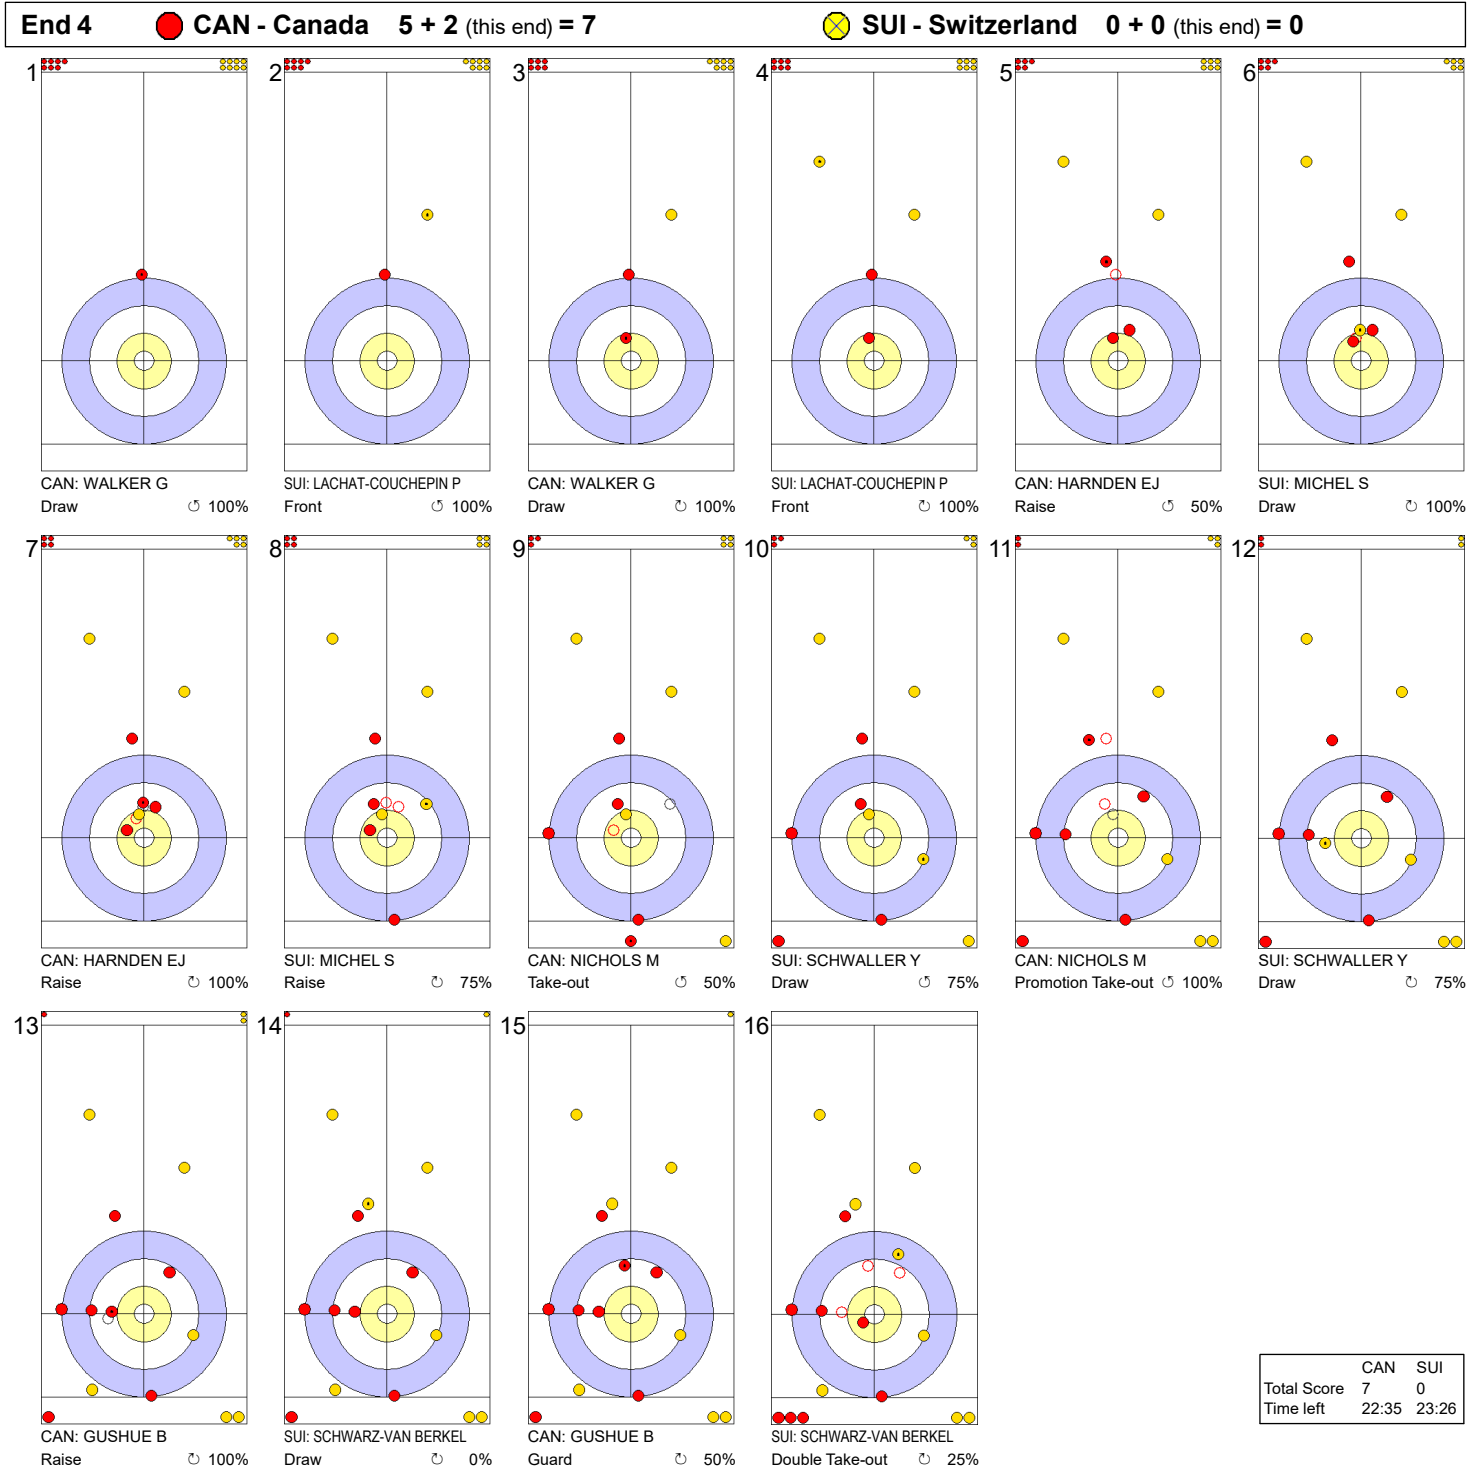

Game - Shot by Shot

End 1 ● **CAN - Canada** 0 + 0 (this end) = 0 ● **SUI - Switzerland** 0 + 0 (this end) = 0

Shot	Player	Team	Shot Type	Rotation
1	LACHAT-COUCHEPIN P	SUI	Front	100% Clockwise
2	WALKER G	CAN	Draw	100% Counter-clockwise
3	LACHAT-COUCHEPIN P	SUI	Draw	100% Counter-clockwise
4	WALKER G	CAN	Guard	100% Counter-clockwise
5	MICHEL S	SUI	Draw	75% Counter-clockwise
6	HARNDEN EJ	CAN	Double Take-out	100% Counter-clockwise
7	MICHEL S	SUI	Double Take-out	100% Counter-clockwise
8	HARNDEN EJ	CAN	Clearing	100% Counter-clockwise
9	SCHWALLER Y	SUI	Take-out	100% Counter-clockwise
10	NICHOLS M	CAN	Take-out	100% Counter-clockwise
11	SCHWALLER Y	SUI	Take-out	50% Counter-clockwise
12	NICHOLS M	CAN	Take-out	100% Counter-clockwise
13	SCHWARZ-VAN BERKEL	SUI	Take-out	100% Counter-clockwise
14	GUSHUE B	CAN	Take-out	100% Counter-clockwise
15	SCHWARZ-VAN BERKEL	SUI	Take-out	100% Counter-clockwise
16	GUSHUE B	CAN	Clearing	100% Counter-clockwise

	CAN	SUI
Total Score	0	0
Time left	35:42	36:51

Legend:
 ↻ Clockwise ↺ Counter-clockwise - Not considered

Game - Shot by Shot

Legend:
 ↻ Clockwise ↺ Counter-clockwise - Not considered

Game - Shot by Shot

Legend:
 ↻ Clockwise ↺ Counter-clockwise - Not considered

Game - Shot by Shot

Legend:
 ↻ Clockwise ↺ Counter-clockwise - Not considered

FRI 5 APR 2024
Start Time 19:00

Round Robin Session 20 - Sheet C

Game - Shot by Shot

Legend:
 ↻ Clockwise ↺ Counter-clockwise - Not considered

Game - Shot by Shot

Legend:
 ↻ Clockwise ↺ Counter-clockwise - Not considered