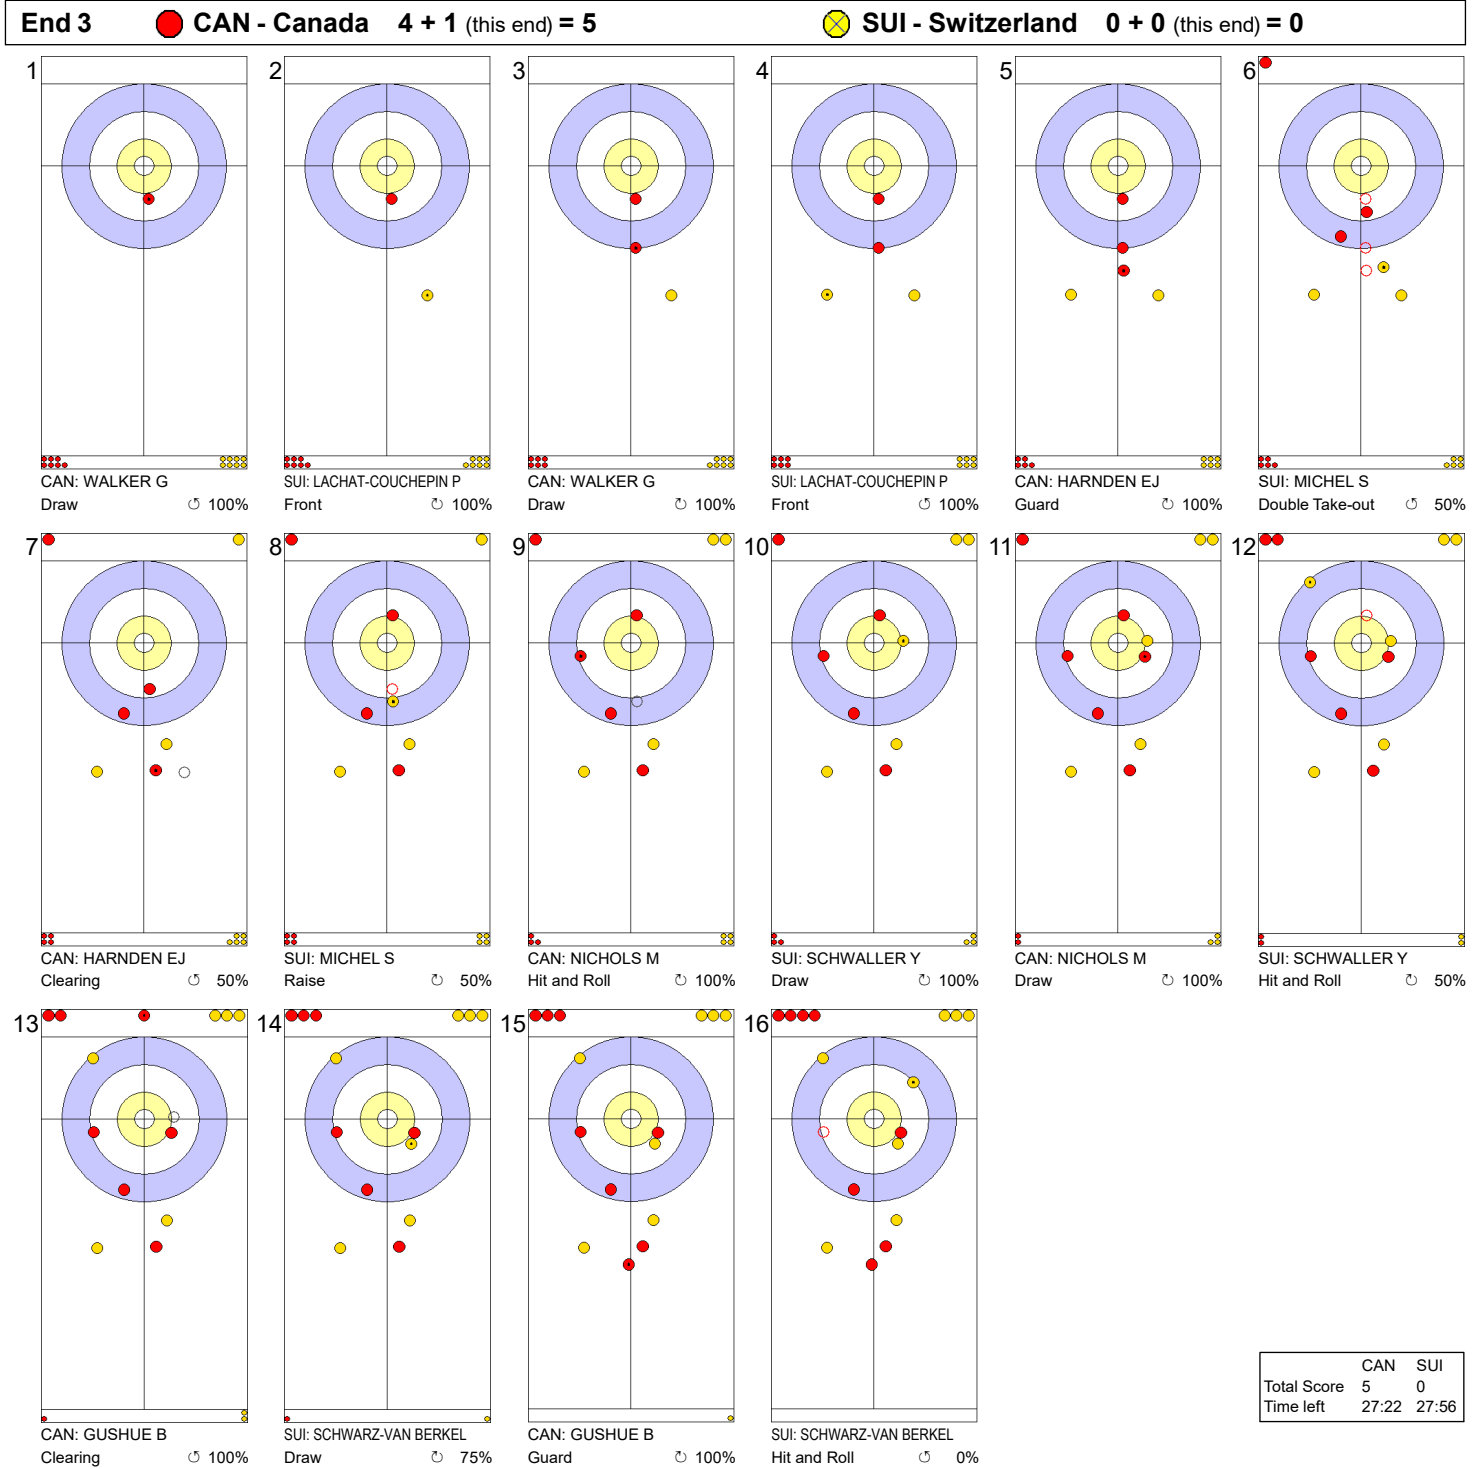

Game - Shot by Shot

End 1 ● **CAN - Canada** 0 + 0 (this end) = 0 ● **SUI - Switzerland** 0 + 0 (this end) = 0

Shot	Player	Team	Shot Type	Rotation
1	LACHAT-COUCHEPIN P	SUI	Front	100% Clockwise
2	WALKER G	CAN	Draw	100% Counter-clockwise
3	LACHAT-COUCHEPIN P	SUI	Draw	100% Counter-clockwise
4	WALKER G	CAN	Guard	100% Counter-clockwise
5	MICHEL S	SUI	Draw	75% Counter-clockwise
6	HARNDEN EJ	CAN	Double Take-out	100% Counter-clockwise
7	MICHEL S	SUI	Double Take-out	100% Counter-clockwise
8	HARNDEN EJ	CAN	Clearing	100% Counter-clockwise
9	SCHWALLER Y	SUI	Take-out	100% Counter-clockwise
10	NICHOLS M	CAN	Take-out	100% Counter-clockwise
11	SCHWALLER Y	SUI	Take-out	50% Counter-clockwise
12	NICHOLS M	CAN	Take-out	100% Counter-clockwise
13	SCHWARZ-VAN BERKEL	SUI	Take-out	100% Counter-clockwise
14	GUSHUE B	CAN	Take-out	100% Counter-clockwise
15	SCHWARZ-VAN BERKEL	SUI	Take-out	100% Counter-clockwise
16	GUSHUE B	CAN	Clearing	100% Counter-clockwise

	CAN	SUI
Total Score	0	0
Time left	35:42	36:51

Legend:
 ↻ Clockwise ↺ Counter-clockwise - Not considered

Game - Shot by Shot

Legend:
 ↻ Clockwise ↺ Counter-clockwise - Not considered

Game - Shot by Shot

Legend:
 ↻ Clockwise ↺ Counter-clockwise - Not considered

Game - Shot by Shot

Legend:
 ↻ Clockwise ↺ Counter-clockwise - Not considered

FRI 5 APR 2024
Start Time 19:00

Round Robin Session 20 - Sheet C

Game - Shot by Shot

Legend:
 ↻ Clockwise ↺ Counter-clockwise - Not considered

Game - Shot by Shot

Legend:
 ↻ Clockwise ↺ Counter-clockwise - Not considered