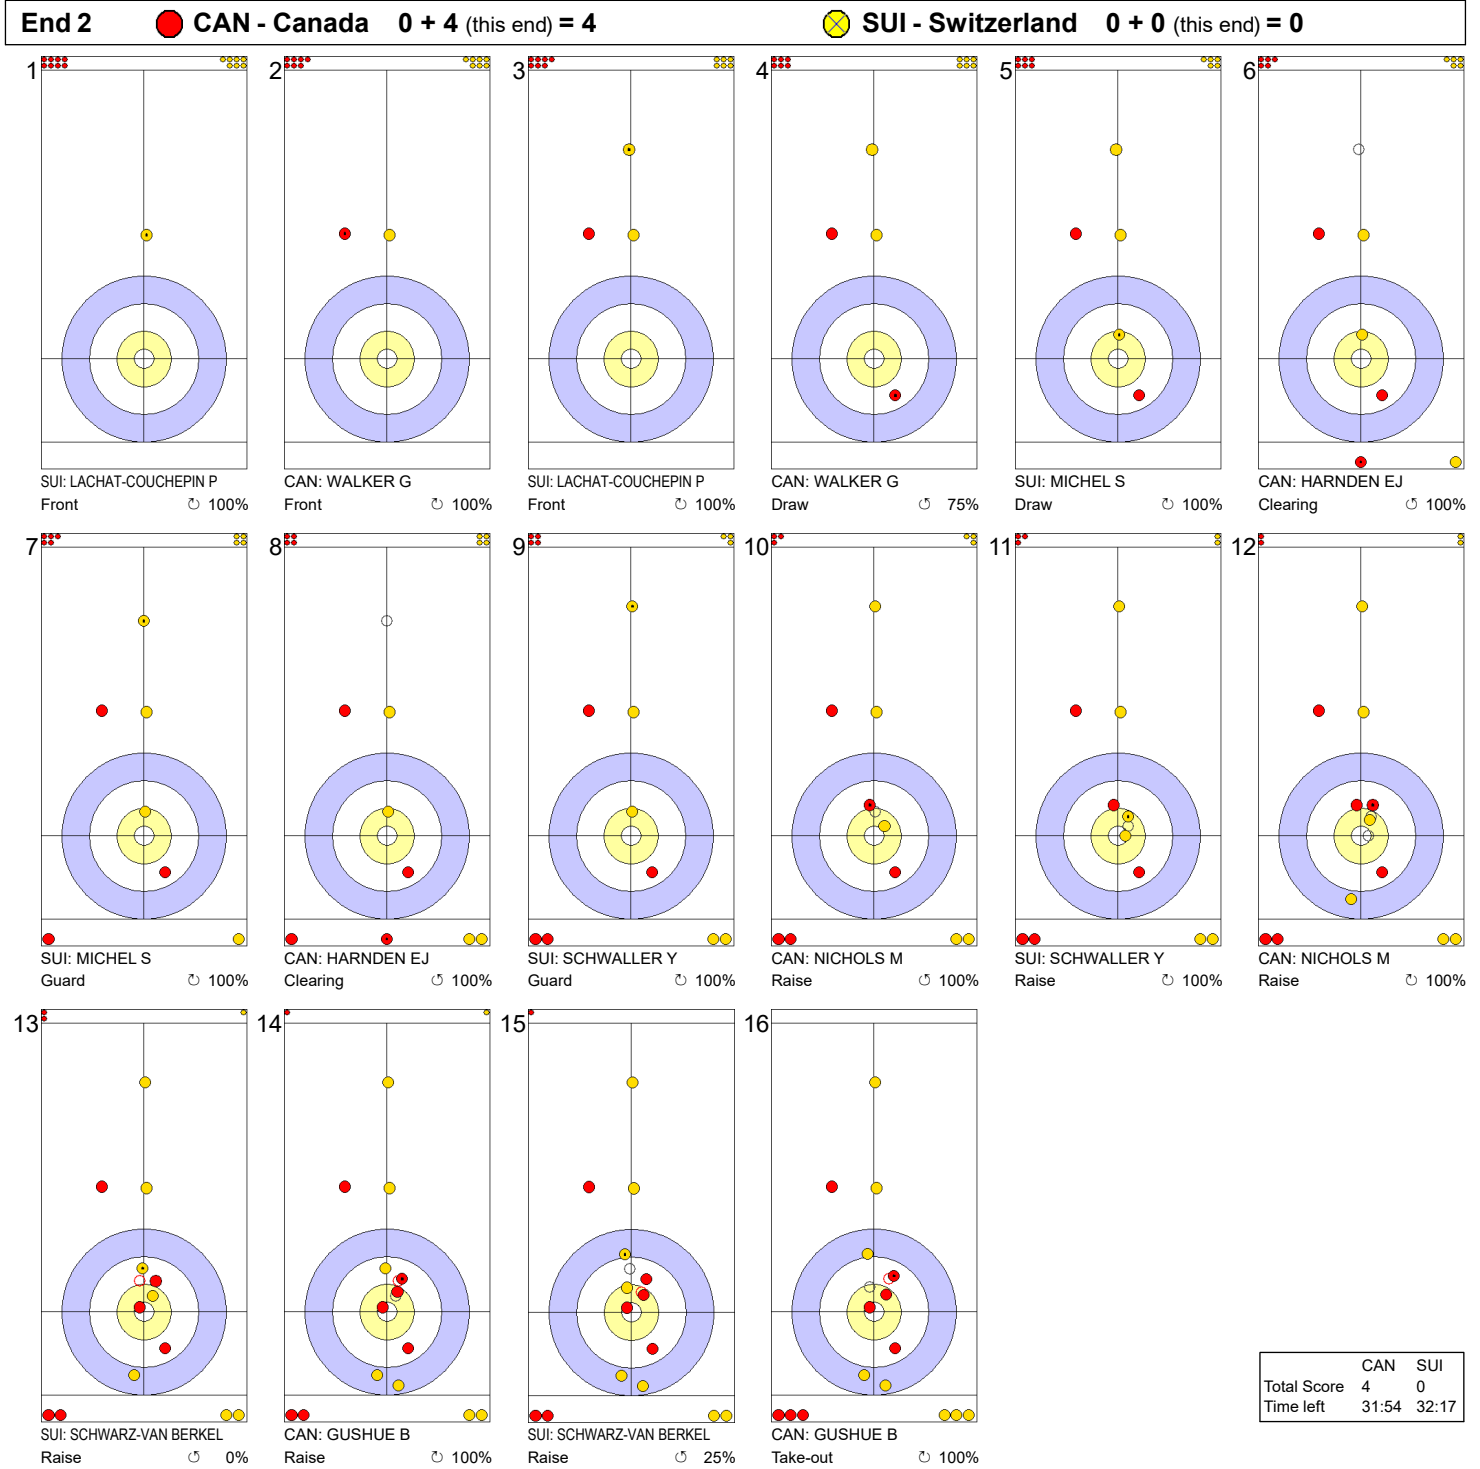

Game - Shot by Shot

End 1 ● **CAN - Canada** 0 + 0 (this end) = 0 ● **SUI - Switzerland** 0 + 0 (this end) = 0

Shot	Player	Team	Shot Type	Rotation
1	LACHAT-COUCHEPIN P	SUI	Front	100% Clockwise
2	WALKER G	CAN	Draw	100% Counter-clockwise
3	LACHAT-COUCHEPIN P	SUI	Draw	100% Counter-clockwise
4	WALKER G	CAN	Guard	100% Counter-clockwise
5	MICHEL S	SUI	Draw	75% Counter-clockwise
6	HARNDEN EJ	CAN	Double Take-out	100% Counter-clockwise
7	MICHEL S	SUI	Double Take-out	100% Counter-clockwise
8	HARNDEN EJ	CAN	Clearing	100% Counter-clockwise
9	SCHWALLER Y	SUI	Take-out	100% Counter-clockwise
10	NICHOLS M	CAN	Take-out	100% Counter-clockwise
11	SCHWALLER Y	SUI	Take-out	50% Counter-clockwise
12	NICHOLS M	CAN	Take-out	100% Counter-clockwise
13	SCHWARZ-VAN BERKEL	SUI	Take-out	100% Counter-clockwise
14	GUSHUE B	CAN	Take-out	100% Counter-clockwise
15	SCHWARZ-VAN BERKEL	SUI	Take-out	100% Counter-clockwise
16	GUSHUE B	CAN	Clearing	100% Counter-clockwise

	CAN	SUI
Total Score	0	0
Time left	35:42	36:51

Legend:
 ↻ Clockwise ↺ Counter-clockwise - Not considered

Game - Shot by Shot

Legend:
 ↻ Clockwise ↺ Counter-clockwise - Not considered

Game - Shot by Shot

Legend:
 ↻ Clockwise ↺ Counter-clockwise - Not considered

Game - Shot by Shot

Legend:
 ↻ Clockwise ↺ Counter-clockwise - Not considered

FRI 5 APR 2024
Start Time 19:00

Round Robin Session 20 - Sheet C

Game - Shot by Shot

Legend:
 ↻ Clockwise ↺ Counter-clockwise - Not considered

Game - Shot by Shot

Legend:
 ↻ Clockwise ↺ Counter-clockwise - Not considered