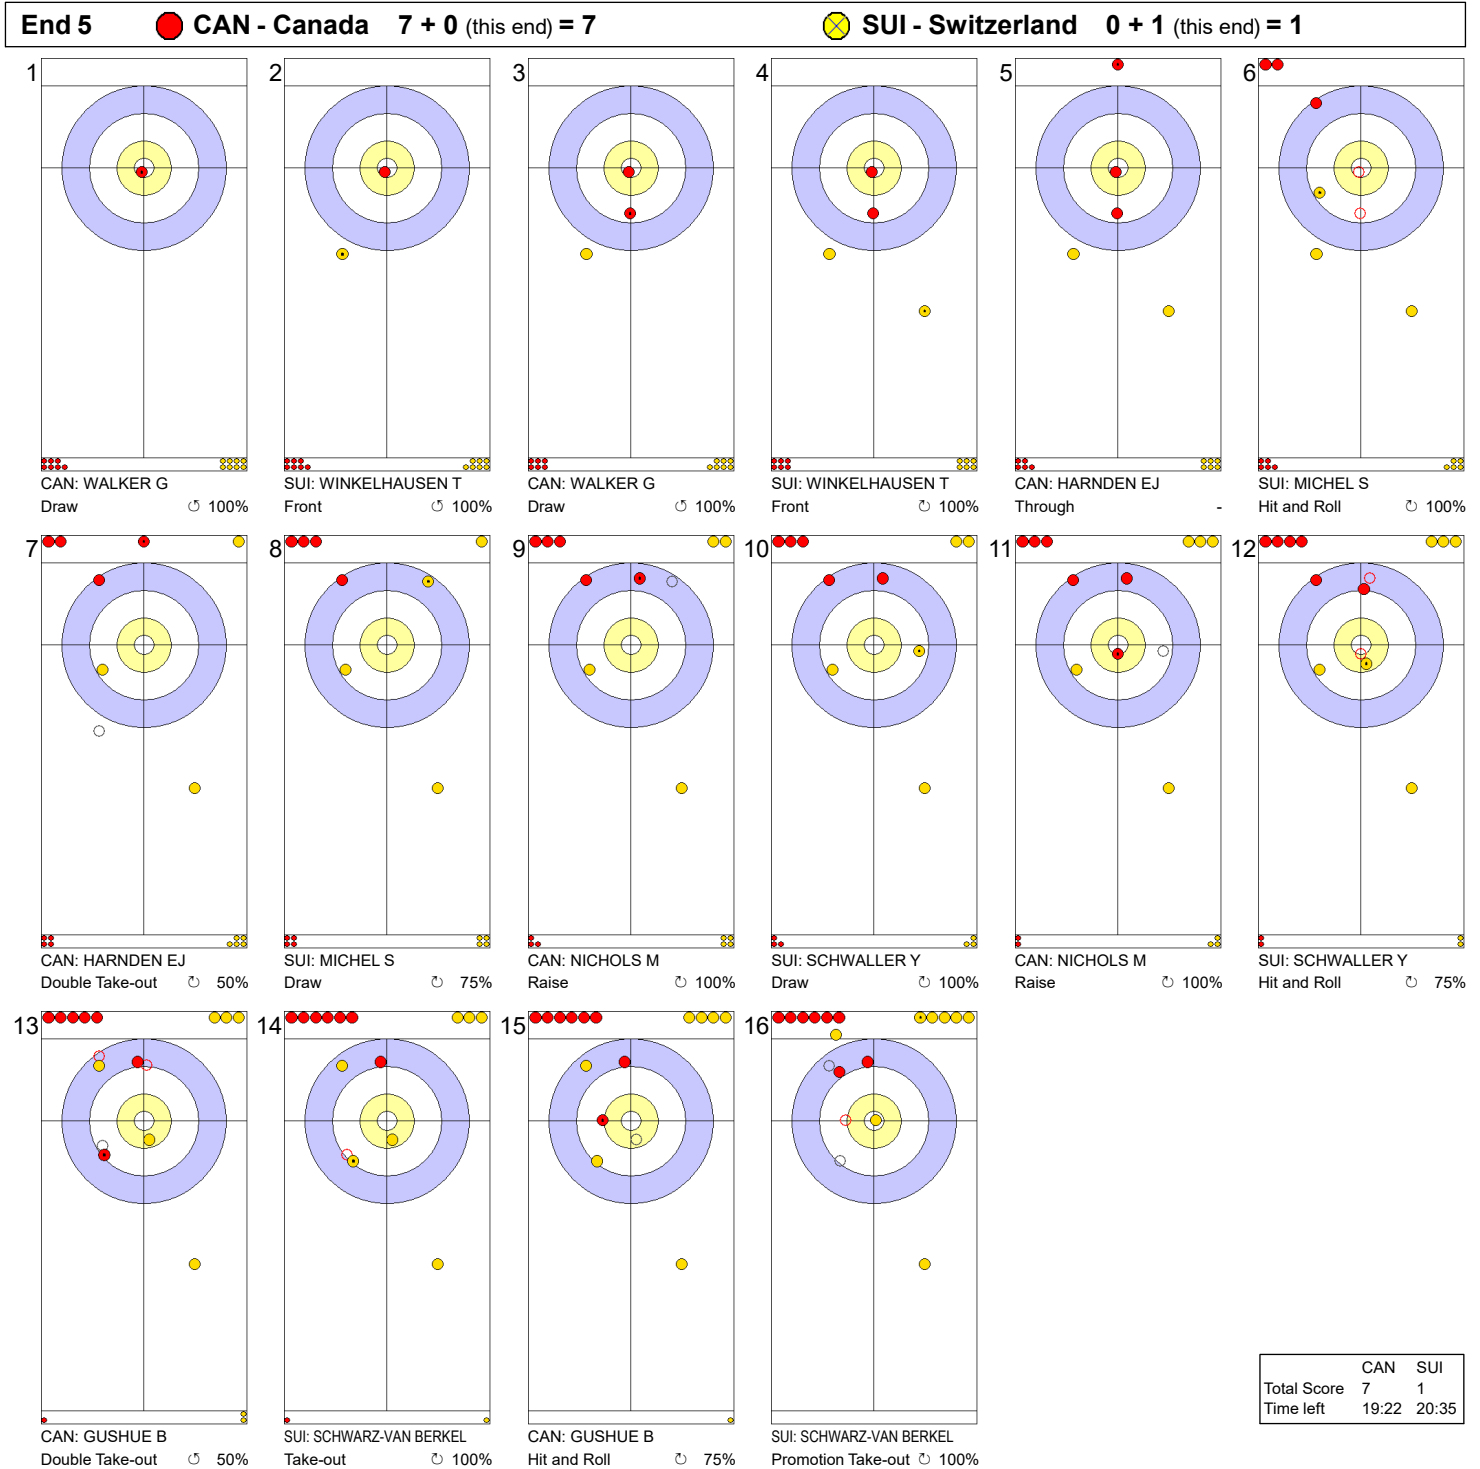

Game - Shot by Shot

End 1 ● **CAN - Canada** 0 + 0 (this end) = 0 ● **SUI - Switzerland** 0 + 0 (this end) = 0

Shot	Player	Team	Shot Type	Rotation
1	LACHAT-COUCHEPIN P	SUI	Front	100% Clockwise
2	WALKER G	CAN	Draw	100% Counter-clockwise
3	LACHAT-COUCHEPIN P	SUI	Draw	100% Counter-clockwise
4	WALKER G	CAN	Guard	100% Counter-clockwise
5	MICHEL S	SUI	Draw	75% Counter-clockwise
6	HARNDEN EJ	CAN	Double Take-out	100% Counter-clockwise
7	MICHEL S	SUI	Double Take-out	100% Counter-clockwise
8	HARNDEN EJ	CAN	Clearing	100% Counter-clockwise
9	SCHWALLER Y	SUI	Take-out	100% Counter-clockwise
10	NICHOLS M	CAN	Take-out	100% Counter-clockwise
11	SCHWALLER Y	SUI	Take-out	50% Counter-clockwise
12	NICHOLS M	CAN	Take-out	100% Counter-clockwise
13	SCHWARZ-VAN BERKEL	SUI	Take-out	100% Counter-clockwise
14	GUSHUE B	CAN	Take-out	100% Counter-clockwise
15	SCHWARZ-VAN BERKEL	SUI	Take-out	100% Counter-clockwise
16	GUSHUE B	CAN	Clearing	100% Counter-clockwise

	CAN	SUI
Total Score	0	0
Time left	35:42	36:51

Legend:
 ↻ Clockwise ↺ Counter-clockwise - Not considered

Game - Shot by Shot

Legend:
 ↻ Clockwise ↺ Counter-clockwise - Not considered

Game - Shot by Shot

Legend:
 ↻ Clockwise ↺ Counter-clockwise - Not considered

Game - Shot by Shot

Legend:
 ↻ Clockwise ↺ Counter-clockwise - Not considered

FRI 5 APR 2024
Start Time 19:00

Round Robin Session 20 - Sheet C

Game - Shot by Shot

Legend:
 ↻ Clockwise ↺ Counter-clockwise - Not considered

Game - Shot by Shot

Legend:
 ↻ Clockwise ↺ Counter-clockwise - Not considered