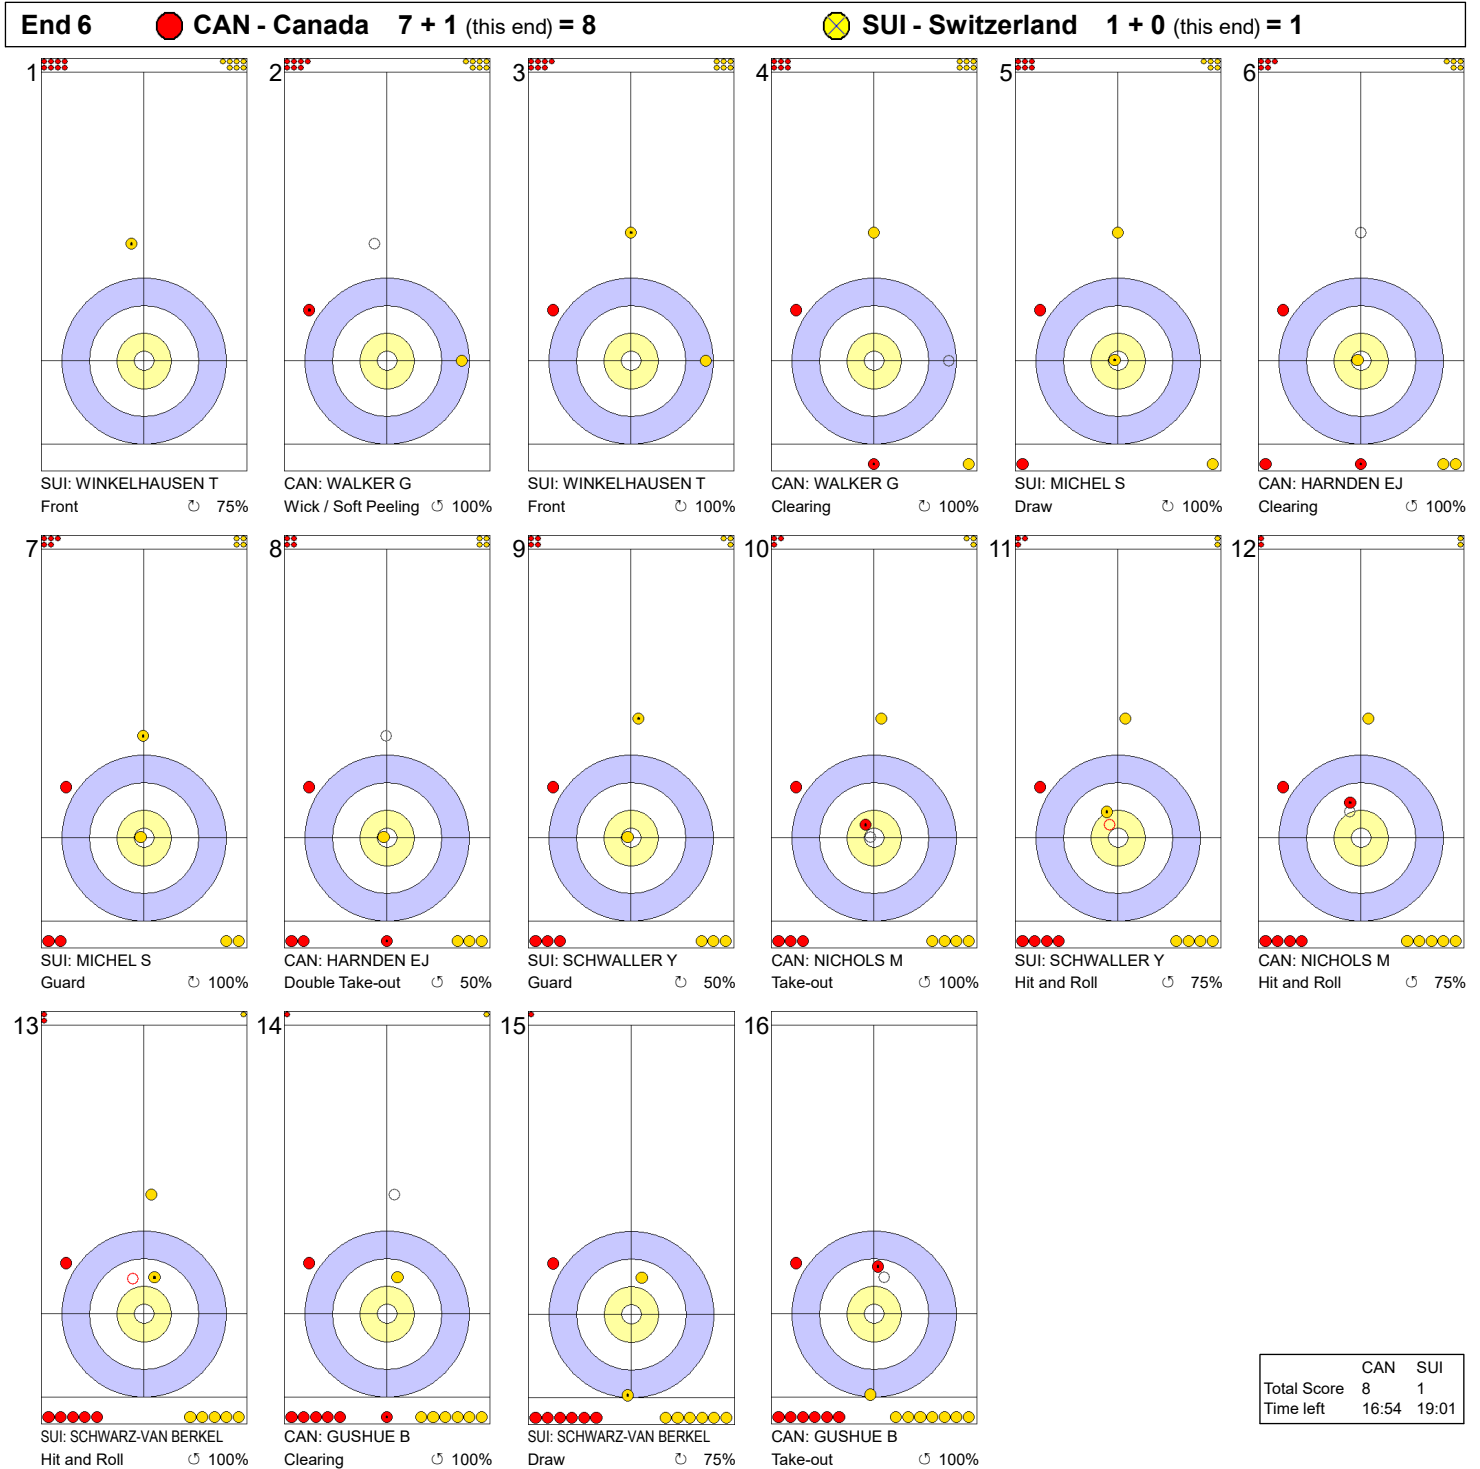

Game - Shot by Shot

End 1 ● **CAN - Canada** 0 + 0 (this end) = 0 ● **SUI - Switzerland** 0 + 0 (this end) = 0

Shot	Player	Team	Shot Type	Rotation
1	LACHAT-COUCHEPIN P	SUI	Front	100% Clockwise
2	WALKER G	CAN	Draw	100% Counter-clockwise
3	LACHAT-COUCHEPIN P	SUI	Draw	100% Counter-clockwise
4	WALKER G	CAN	Guard	100% Counter-clockwise
5	MICHEL S	SUI	Draw	75% Counter-clockwise
6	HARNDEN EJ	CAN	Double Take-out	100% Counter-clockwise
7	MICHEL S	SUI	Double Take-out	100% Counter-clockwise
8	HARNDEN EJ	CAN	Clearing	100% Counter-clockwise
9	SCHWALLER Y	SUI	Take-out	100% Counter-clockwise
10	NICHOLS M	CAN	Take-out	100% Counter-clockwise
11	SCHWALLER Y	SUI	Take-out	50% Counter-clockwise
12	NICHOLS M	CAN	Take-out	100% Counter-clockwise
13	SCHWARZ-VAN BERKEL	SUI	Take-out	100% Counter-clockwise
14	GUSHUE B	CAN	Take-out	100% Counter-clockwise
15	SCHWARZ-VAN BERKEL	SUI	Take-out	100% Counter-clockwise
16	GUSHUE B	CAN	Clearing	100% Counter-clockwise

	CAN	SUI
Total Score	0	0
Time left	35:42	36:51

Legend:
 ↻ Clockwise ↺ Counter-clockwise - Not considered

Game - Shot by Shot

Legend:
 ↻ Clockwise ↺ Counter-clockwise - Not considered

Game - Shot by Shot

Legend:
 ↻ Clockwise ↺ Counter-clockwise - Not considered

Game - Shot by Shot

Legend:
 ↻ Clockwise ↺ Counter-clockwise - Not considered

FRI 5 APR 2024
Start Time 19:00

Round Robin Session 20 - Sheet C

Game - Shot by Shot

Legend:
 ↻ Clockwise ↺ Counter-clockwise - Not considered

Game - Shot by Shot

Legend:
 ↻ Clockwise ↺ Counter-clockwise - Not considered