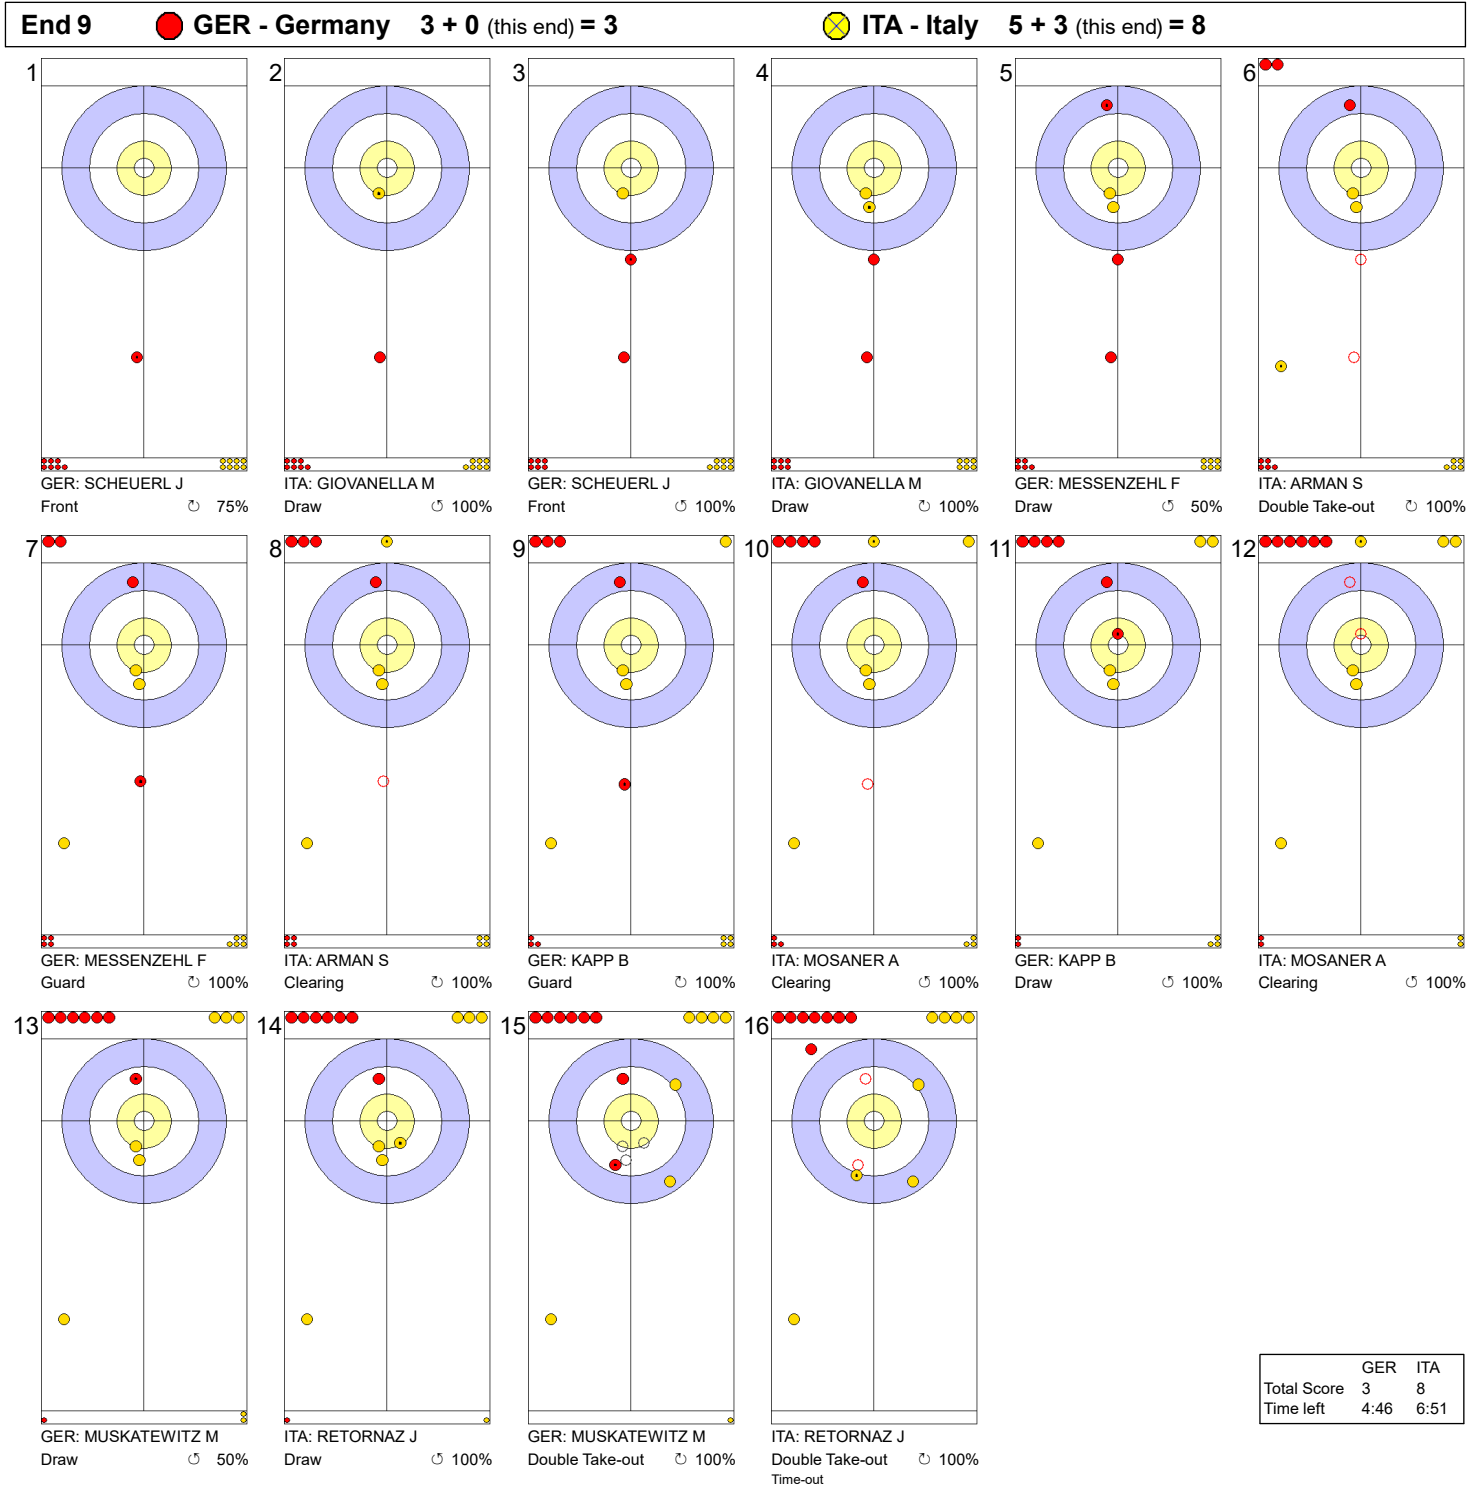

Game - Shot by Shot

**Legend:**  
 ↻ Clockwise      ↺ Counter-clockwise      - Not considered

Game - Shot by Shot

**Legend:**  
 ↻ Clockwise      ↺ Counter-clockwise      - Not considered

Game - Shot by Shot

**Legend:**  
 ↻ Clockwise      ↺ Counter-clockwise      - Not considered

Game - Shot by Shot

**Legend:**  
 ↻ Clockwise      ↺ Counter-clockwise      - Not considered

Game - Shot by Shot

**Legend:**  
 ↻ Clockwise      ↺ Counter-clockwise      - Not considered

Game - Shot by Shot

**Legend:**  
 ↻ Clockwise      ↺ Counter-clockwise      - Not considered

Game - Shot by Shot

**Legend:**  
 ↻ Clockwise   ↺ Counter-clockwise   - Not considered

Game - Shot by Shot

**Legend:**  
 ↻ Clockwise      ↺ Counter-clockwise      - Not considered

Game - Shot by Shot

**Legend:**  
 ↻ Clockwise      ↺ Counter-clockwise      - Not considered