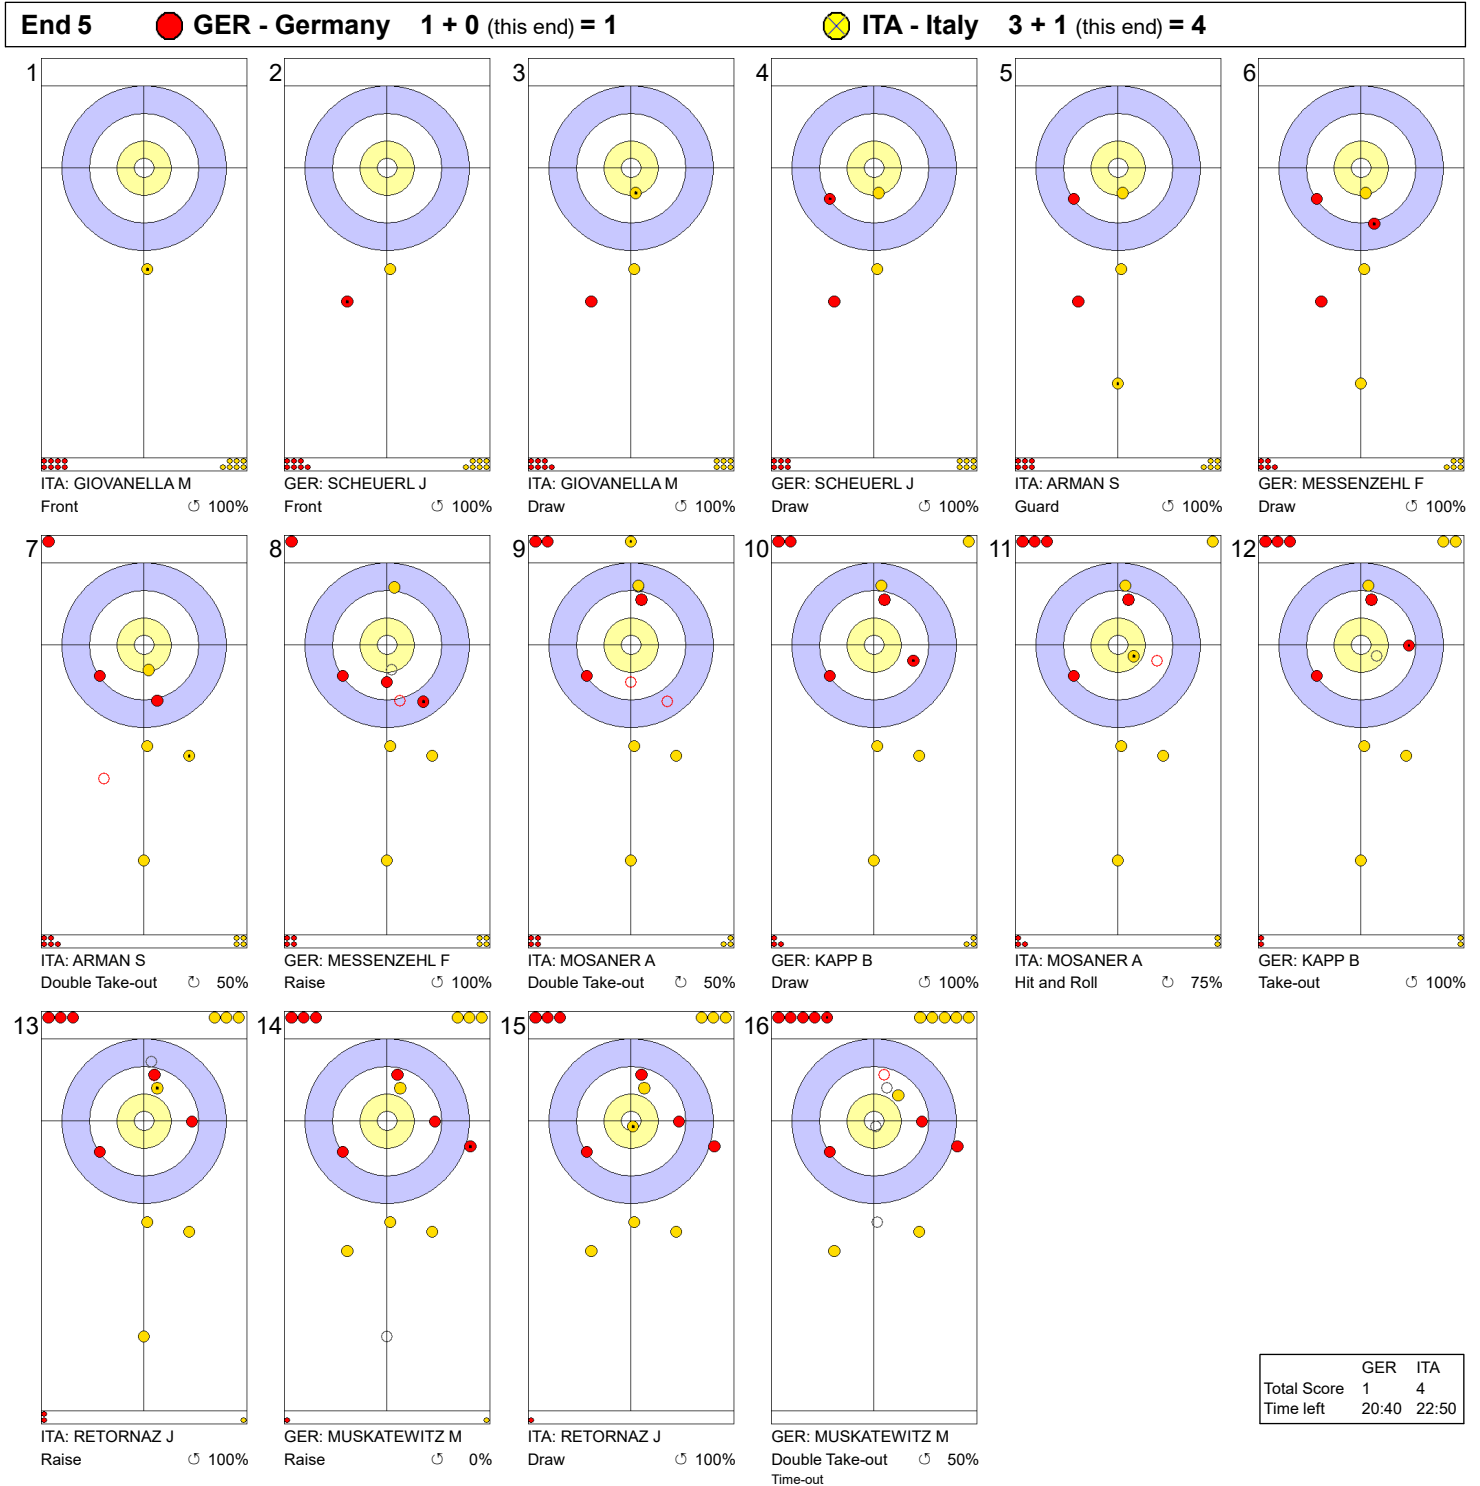

Game - Shot by Shot

**Legend:**  
 ↻ Clockwise      ↺ Counter-clockwise      - Not considered

Game - Shot by Shot

**Legend:**  
 ↻ Clockwise      ↺ Counter-clockwise      - Not considered

Game - Shot by Shot

**Legend:**  
 ↻ Clockwise      ↺ Counter-clockwise      - Not considered

Game - Shot by Shot

**Legend:**  
 ↻ Clockwise      ↺ Counter-clockwise      - Not considered

Game - Shot by Shot

**Legend:**  
 ↻ Clockwise      ↺ Counter-clockwise      - Not considered

Game - Shot by Shot

**Legend:**  
 ↻ Clockwise      ↺ Counter-clockwise      - Not considered

Game - Shot by Shot

**Legend:**  
 ↻ Clockwise   ↺ Counter-clockwise   - Not considered

Game - Shot by Shot

**Legend:**  
 ↻ Clockwise      ↺ Counter-clockwise      - Not considered

Game - Shot by Shot

**Legend:**  
 ↻ Clockwise      ↺ Counter-clockwise      - Not considered