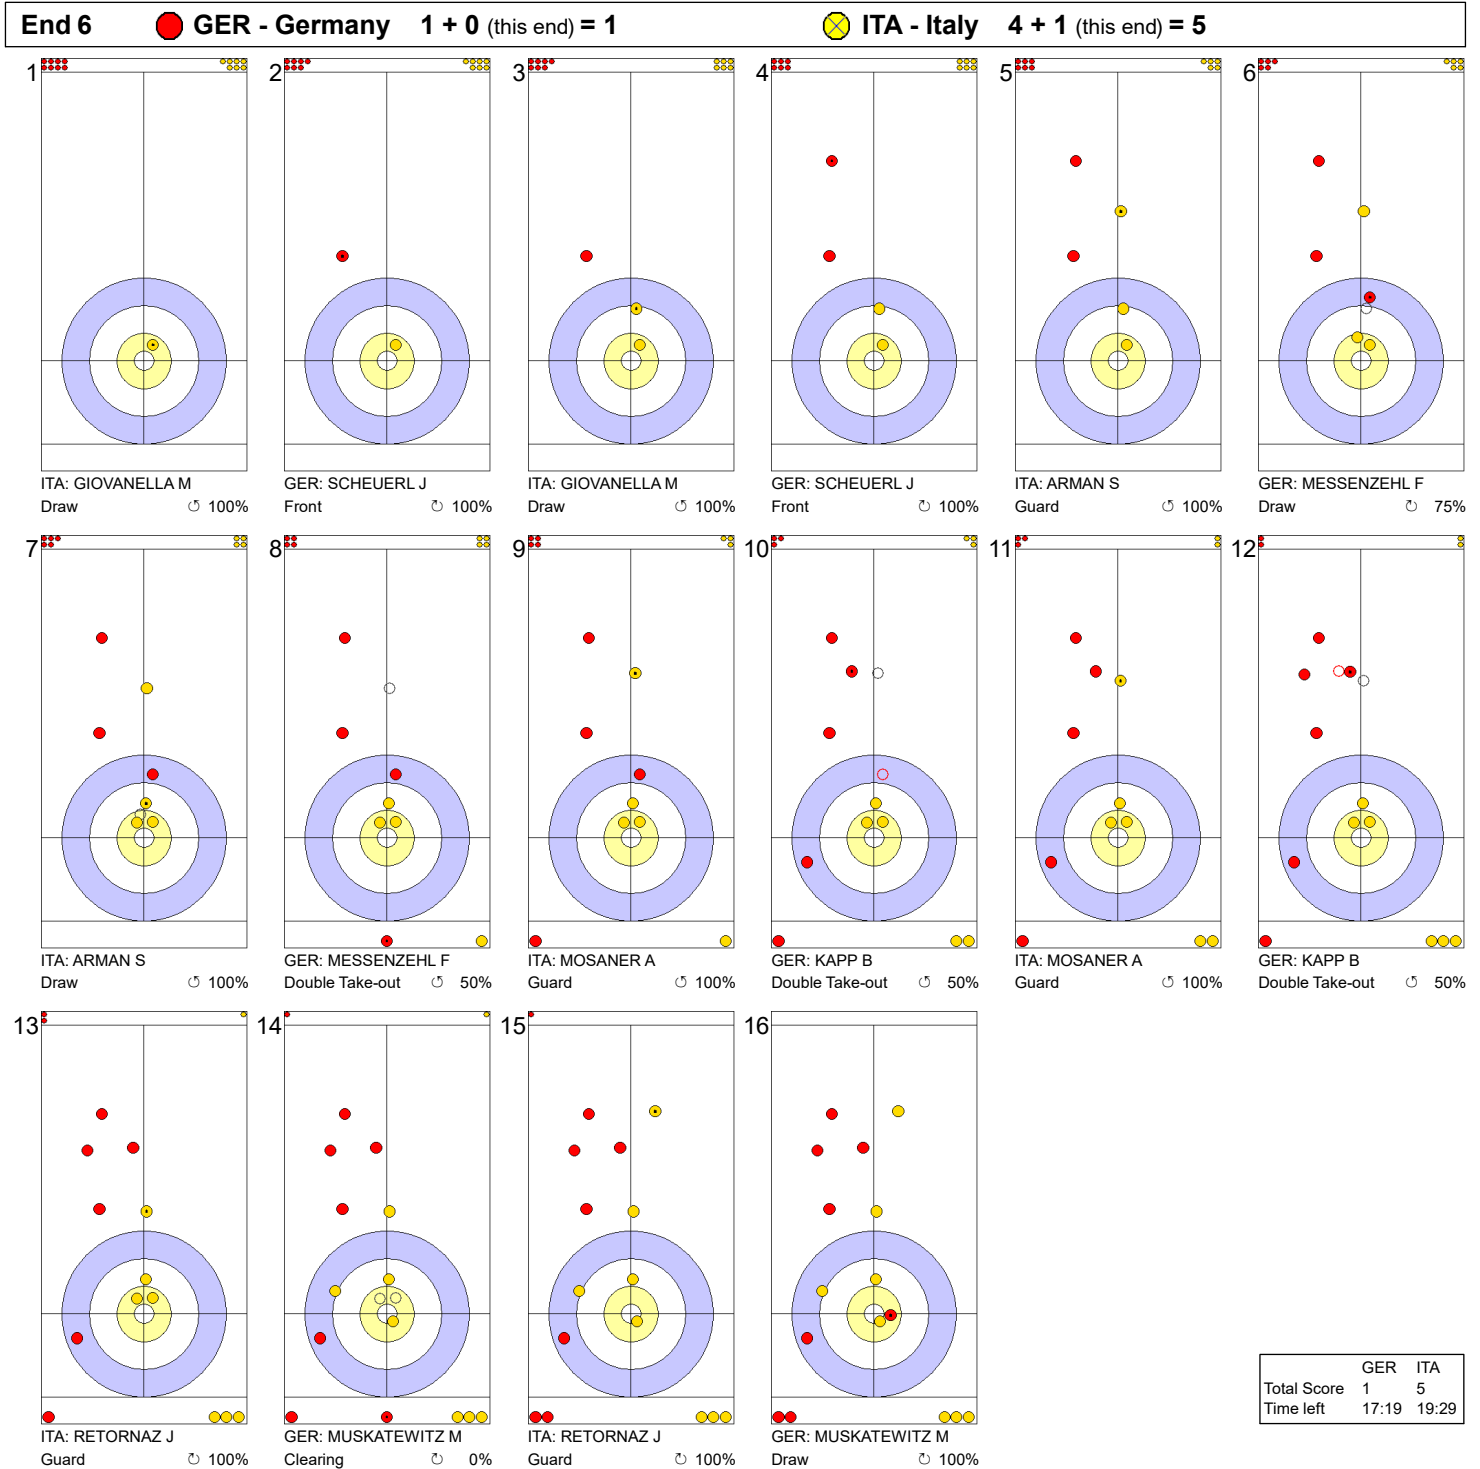

Game - Shot by Shot

**Legend:**  
 ↻ Clockwise      ↺ Counter-clockwise      - Not considered

Game - Shot by Shot

**Legend:**  
 ↻ Clockwise      ↺ Counter-clockwise      - Not considered

Game - Shot by Shot

**Legend:**  
 ↻ Clockwise      ↺ Counter-clockwise      - Not considered

Game - Shot by Shot

**Legend:**  
 ↻ Clockwise      ↺ Counter-clockwise      - Not considered

Game - Shot by Shot

**Legend:**  
 ↻ Clockwise      ↺ Counter-clockwise      - Not considered

Game - Shot by Shot

**Legend:**  
 ↻ Clockwise      ↺ Counter-clockwise      - Not considered

Game - Shot by Shot

**Legend:**  
 ↻ Clockwise   ↺ Counter-clockwise   - Not considered

Game - Shot by Shot

**Legend:**  
 ↻ Clockwise      ↺ Counter-clockwise      - Not considered

Game - Shot by Shot

**Legend:**  
 ↻ Clockwise      ↺ Counter-clockwise      - Not considered