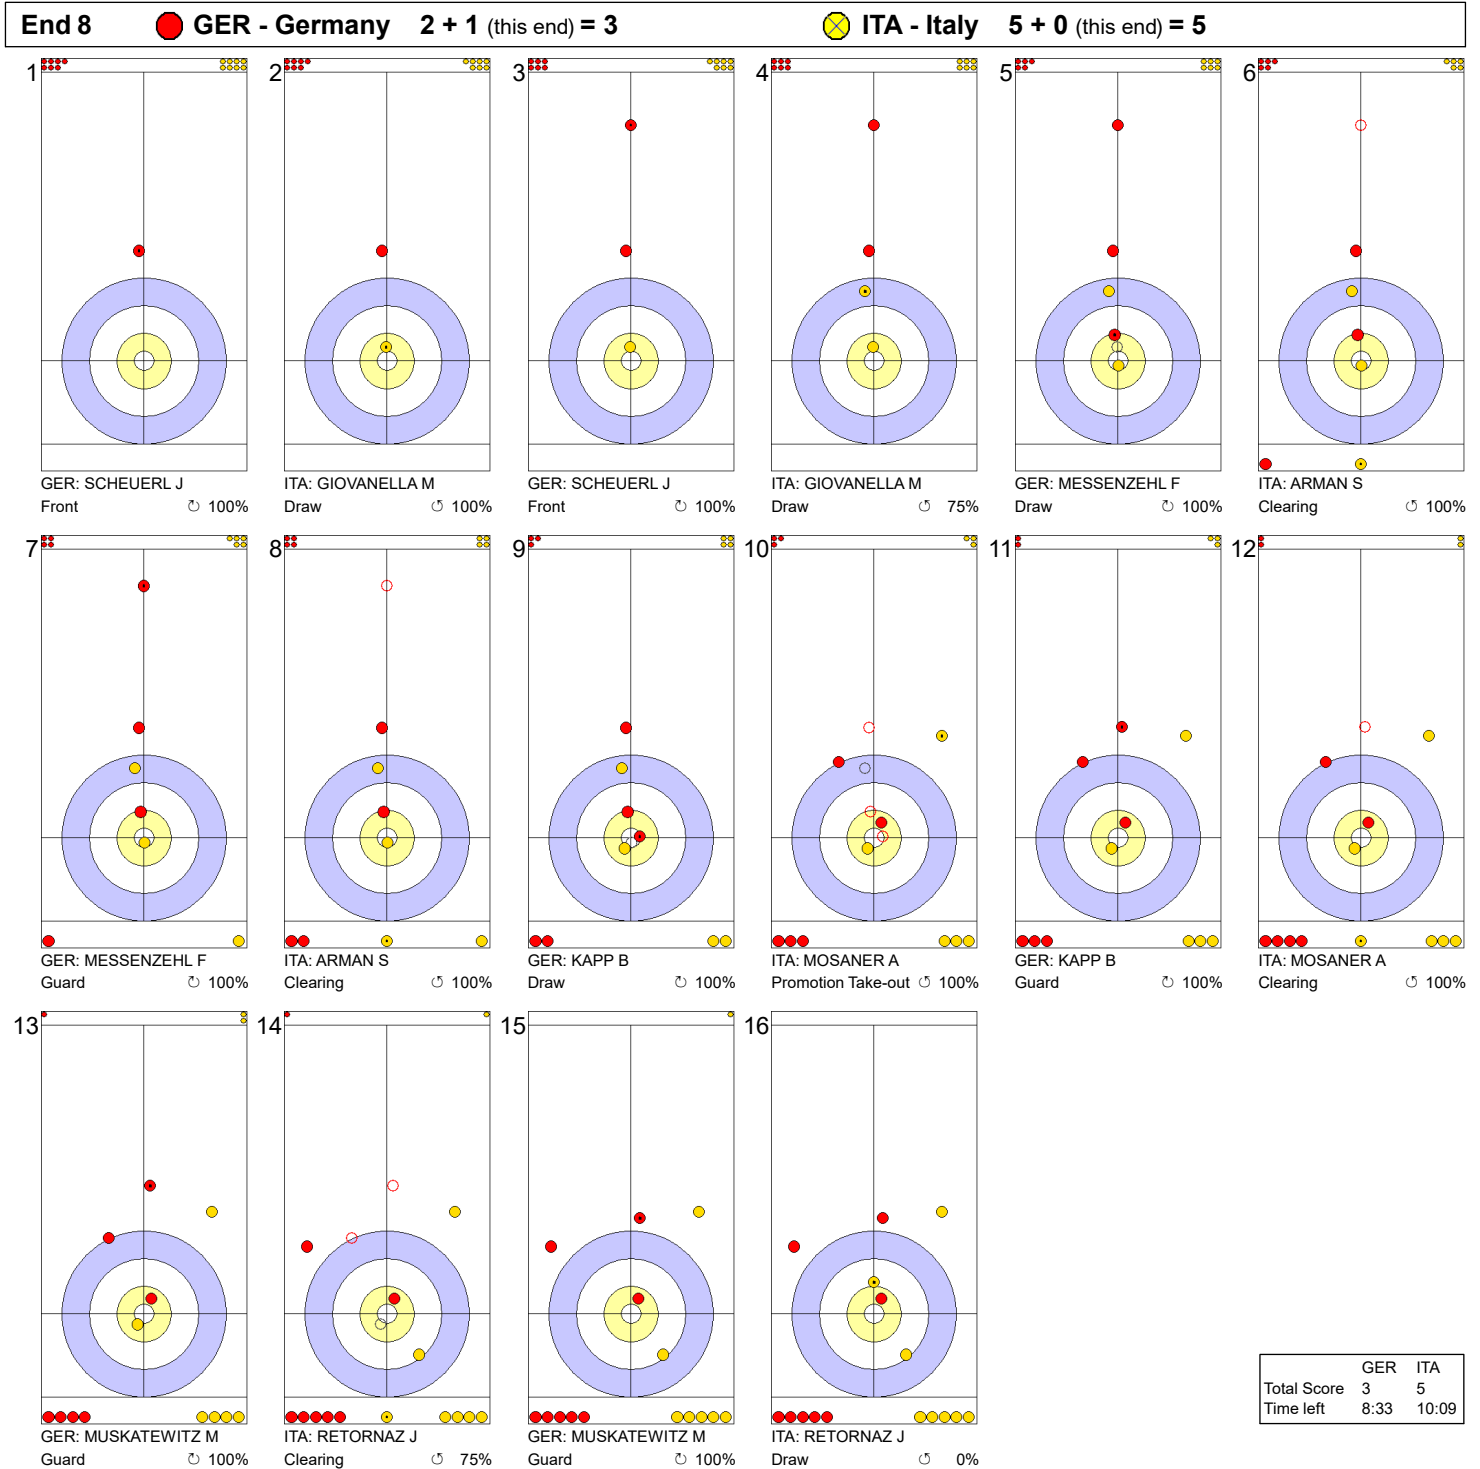

Game - Shot by Shot

**Legend:**  
 ↻ Clockwise      ↺ Counter-clockwise      - Not considered

Game - Shot by Shot

**Legend:**  
 ↻ Clockwise      ↺ Counter-clockwise      - Not considered

Game - Shot by Shot

**Legend:**  
 ↻ Clockwise      ↺ Counter-clockwise      - Not considered

Game - Shot by Shot

**Legend:**  
 ↻ Clockwise      ↺ Counter-clockwise      - Not considered

Game - Shot by Shot

**Legend:**  
 ↻ Clockwise      ↺ Counter-clockwise      - Not considered

Game - Shot by Shot

**Legend:**  
 ↻ Clockwise      ↺ Counter-clockwise      - Not considered

Game - Shot by Shot

**Legend:**  
 ↻ Clockwise   ↺ Counter-clockwise   - Not considered

Game - Shot by Shot

**Legend:**  
 ↻ Clockwise      ↺ Counter-clockwise      - Not considered

Game - Shot by Shot

**Legend:**  
 ↻ Clockwise      ↺ Counter-clockwise      - Not considered