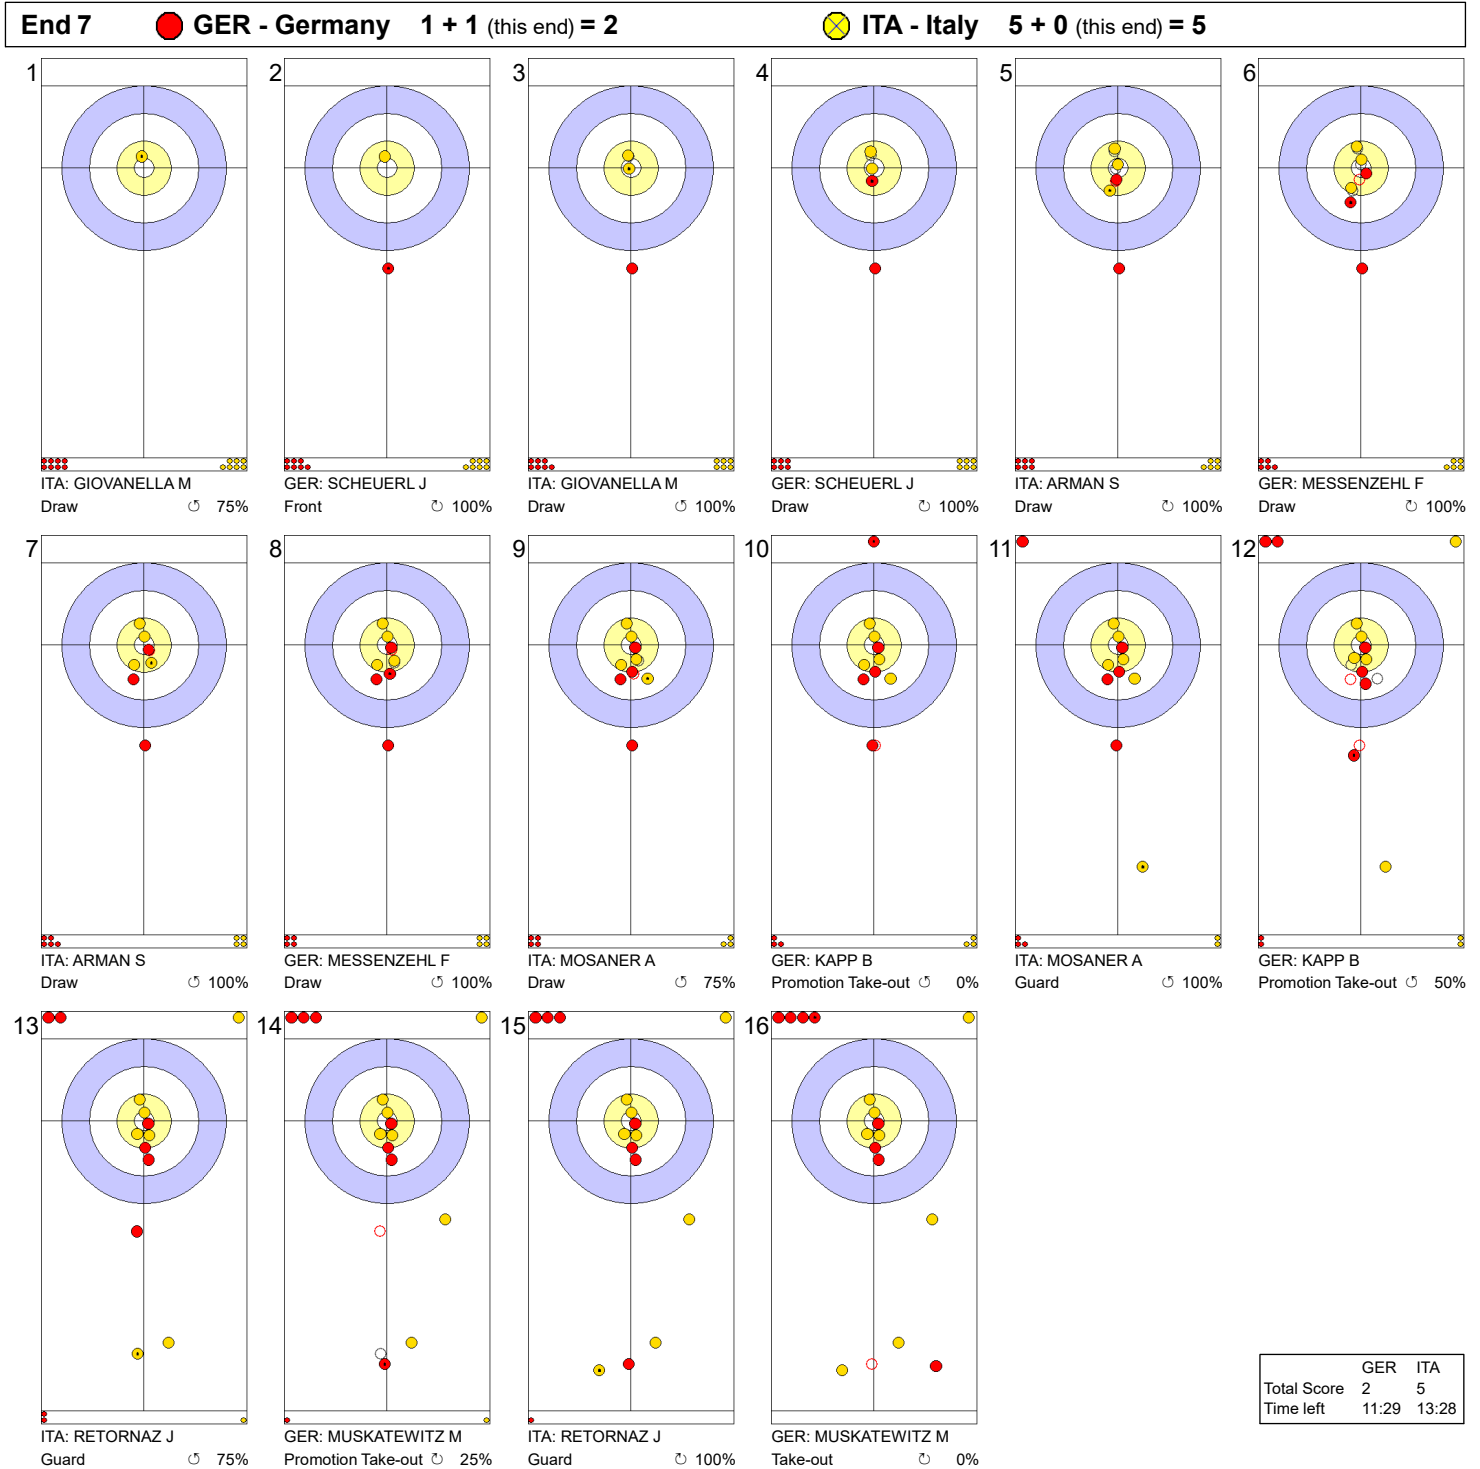

Game - Shot by Shot

**Legend:**  
 ↻ Clockwise      ↺ Counter-clockwise      - Not considered

Game - Shot by Shot

**Legend:**  
 ↻ Clockwise      ↺ Counter-clockwise      - Not considered

Game - Shot by Shot

**Legend:**  
 ↻ Clockwise      ↺ Counter-clockwise      - Not considered

Game - Shot by Shot

**Legend:**  
 ↻ Clockwise      ↺ Counter-clockwise      - Not considered

Game - Shot by Shot

**Legend:**  
 ↻ Clockwise      ↺ Counter-clockwise      - Not considered

Game - Shot by Shot

**Legend:**  
 ↻ Clockwise      ↺ Counter-clockwise      - Not considered

Game - Shot by Shot

**Legend:**  
 ↻ Clockwise   ↺ Counter-clockwise   - Not considered

Game - Shot by Shot

**Legend:**  
 ↻ Clockwise      ↺ Counter-clockwise      - Not considered

Game - Shot by Shot

**Legend:**  
 ↻ Clockwise      ↺ Counter-clockwise      - Not considered