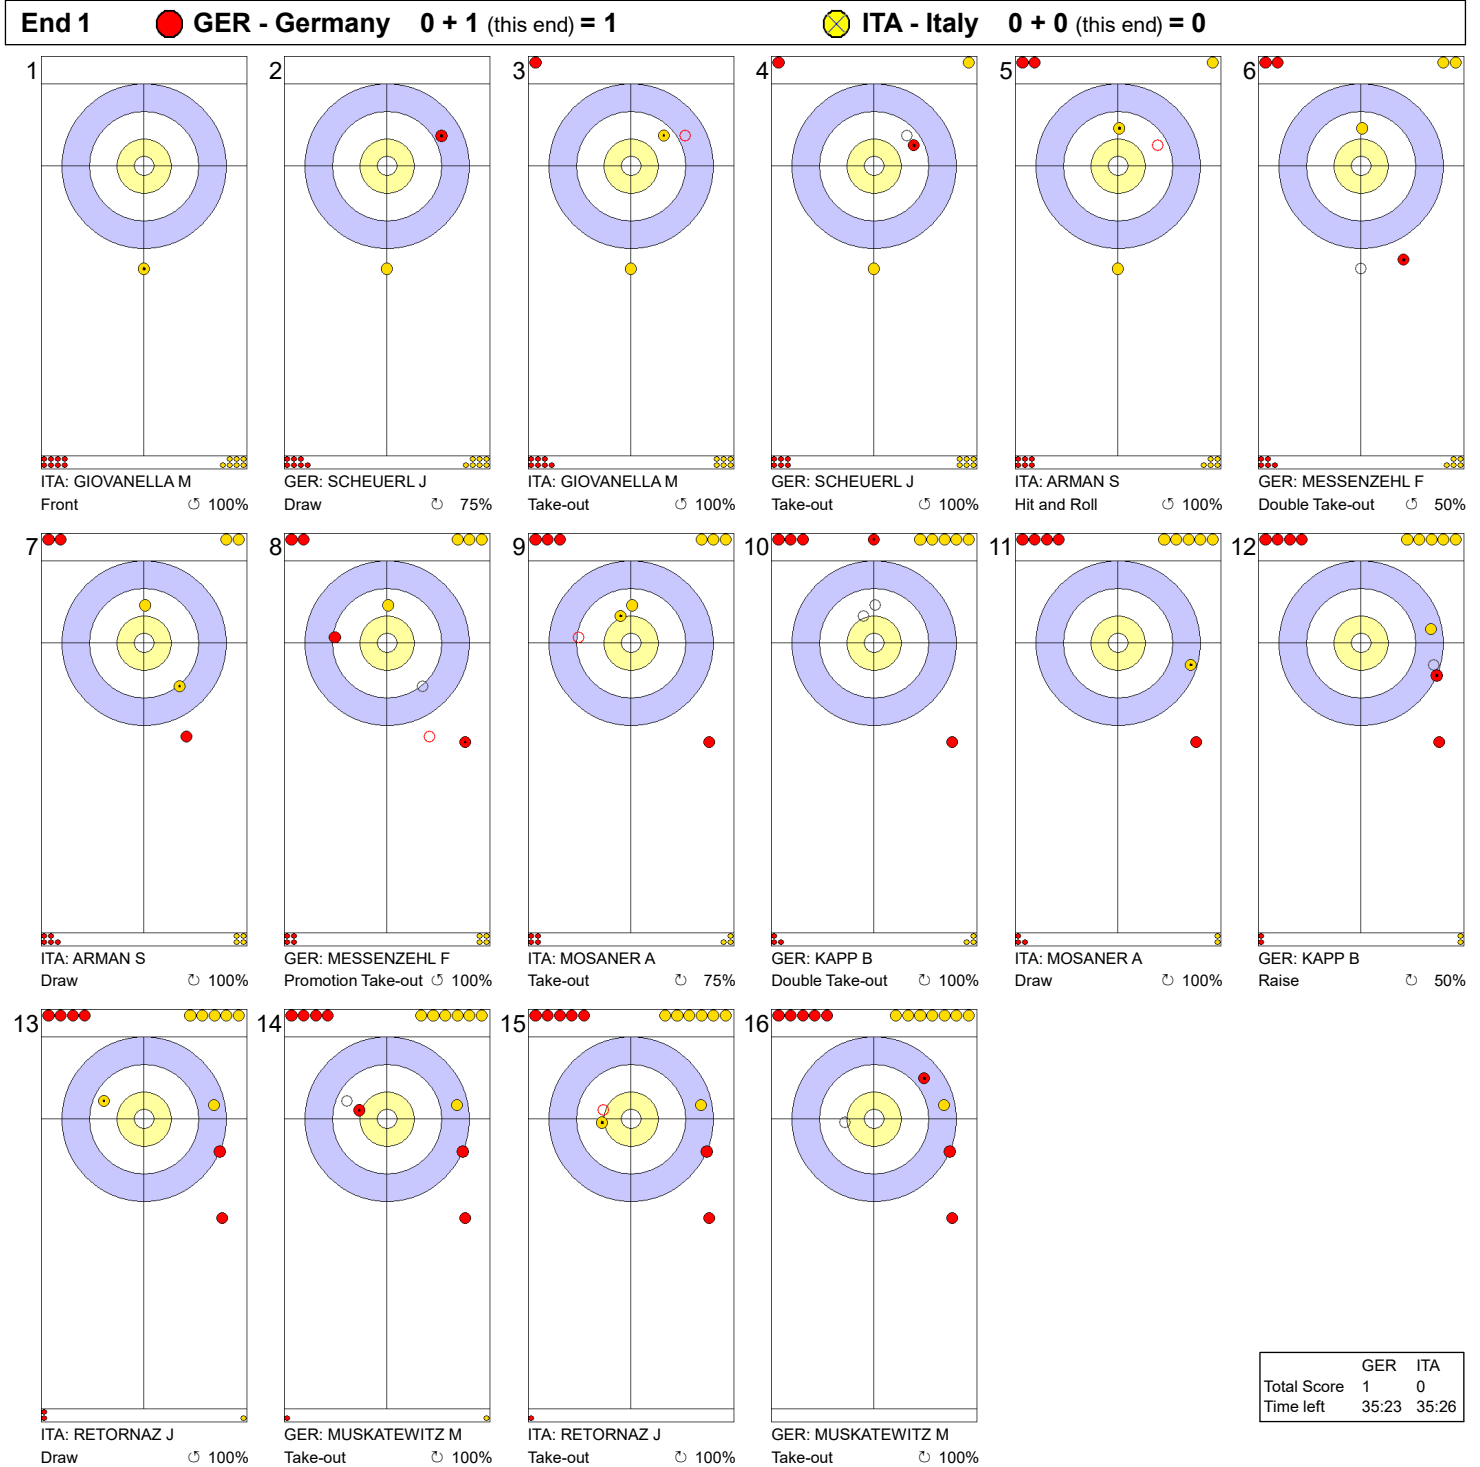

Game - Shot by Shot

**Legend:**  
 ↻ Clockwise      ↺ Counter-clockwise      - Not considered

Game - Shot by Shot

**Legend:**  
 ↻ Clockwise      ↺ Counter-clockwise      - Not considered

Game - Shot by Shot

**Legend:**  
 ↻ Clockwise      ↺ Counter-clockwise      - Not considered

Game - Shot by Shot

**Legend:**  
 ↻ Clockwise      ↺ Counter-clockwise      - Not considered

Game - Shot by Shot

**Legend:**  
 ↻ Clockwise      ↺ Counter-clockwise      - Not considered

Game - Shot by Shot

**Legend:**  
 ↻ Clockwise      ↺ Counter-clockwise      - Not considered

Game - Shot by Shot

**Legend:**  
 ↻ Clockwise   ↺ Counter-clockwise   - Not considered

Game - Shot by Shot

**Legend:**  
 ↻ Clockwise      ↺ Counter-clockwise      - Not considered

Game - Shot by Shot

**Legend:**  
 ↻ Clockwise      ↺ Counter-clockwise      - Not considered