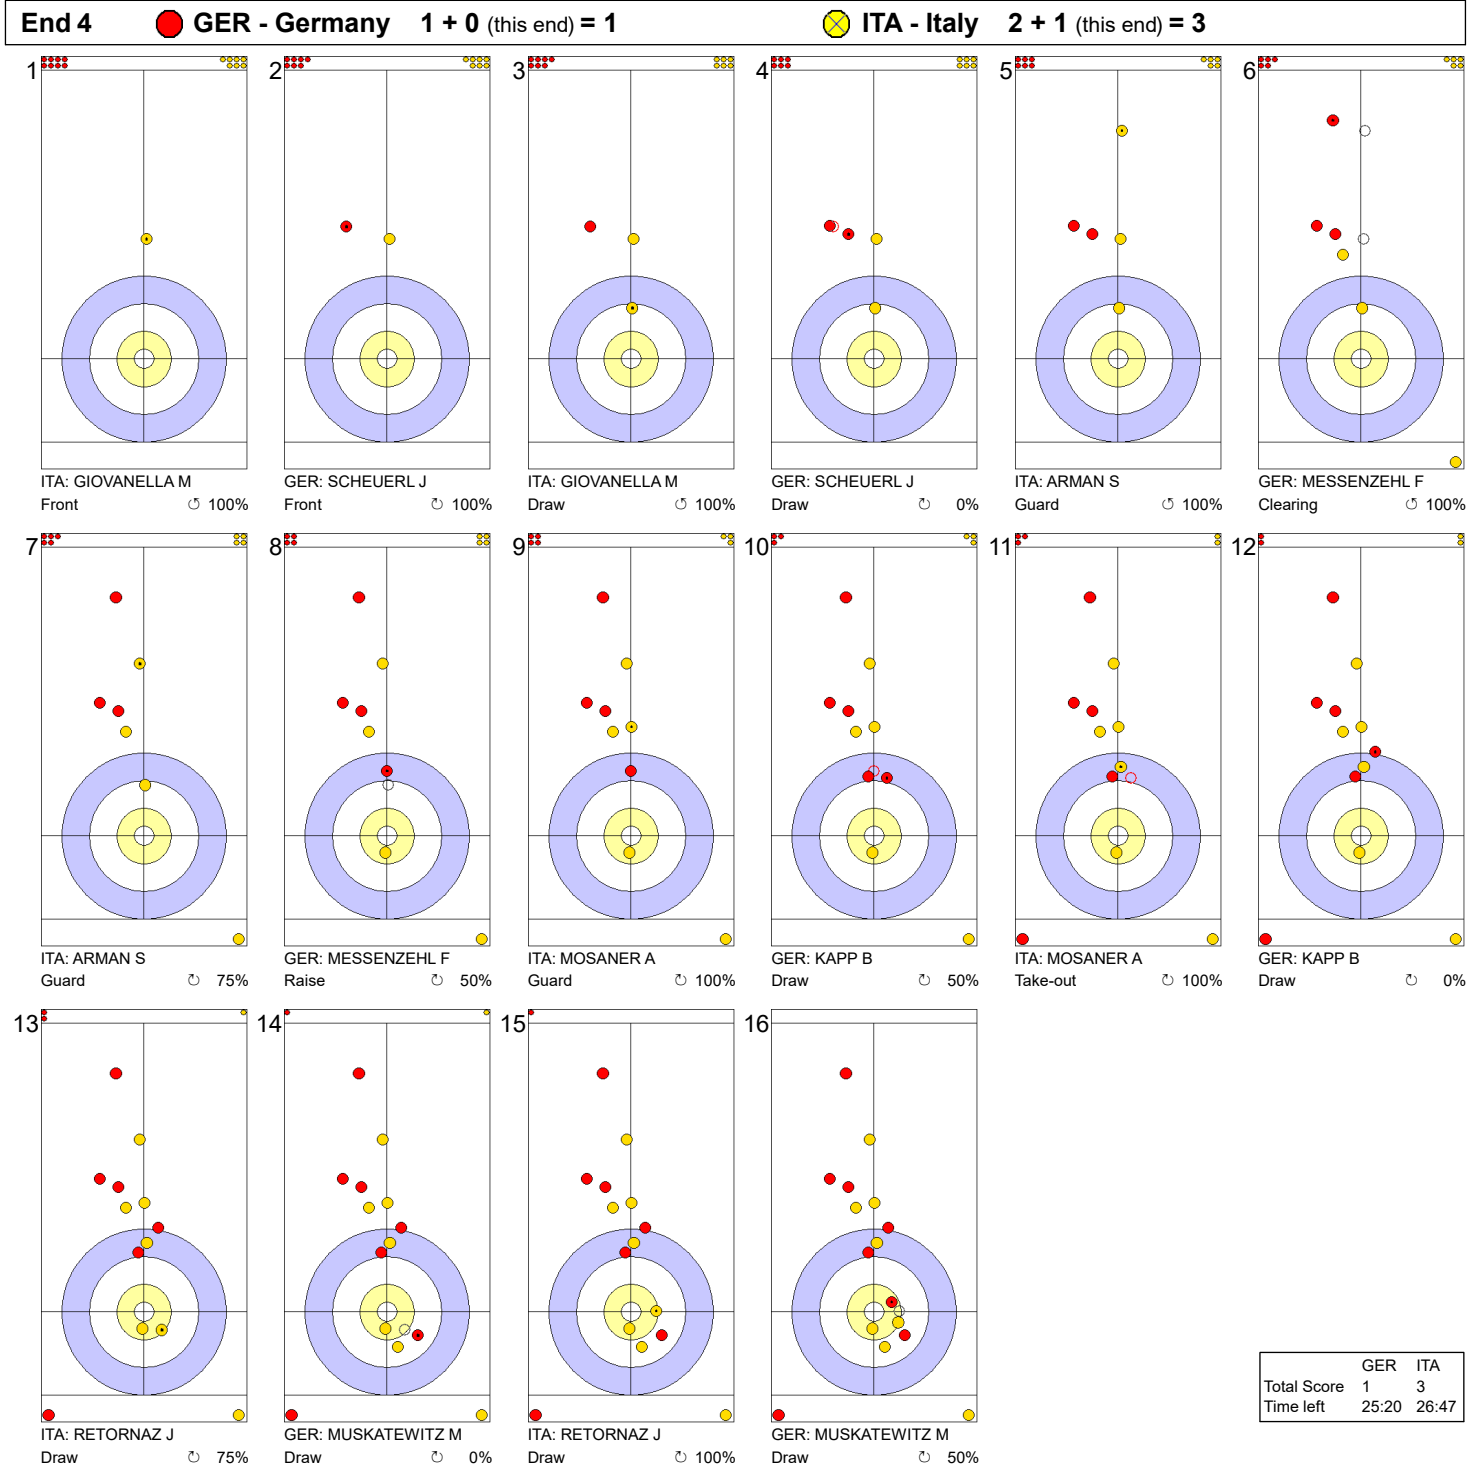

Game - Shot by Shot

**Legend:**  
 ↻ Clockwise      ↺ Counter-clockwise      - Not considered

Game - Shot by Shot

**Legend:**  
 ↻ Clockwise      ↺ Counter-clockwise      - Not considered

Game - Shot by Shot

**Legend:**  
 ↻ Clockwise      ↺ Counter-clockwise      - Not considered

Game - Shot by Shot

**Legend:**  
 ↻ Clockwise      ↺ Counter-clockwise      - Not considered

Game - Shot by Shot

**Legend:**  
 ↻ Clockwise      ↺ Counter-clockwise      - Not considered

Game - Shot by Shot

**Legend:**  
 ↻ Clockwise      ↺ Counter-clockwise      - Not considered

Game - Shot by Shot

**Legend:**  
 ↻ Clockwise   ↺ Counter-clockwise   - Not considered

Game - Shot by Shot

**Legend:**  
 ↻ Clockwise      ↺ Counter-clockwise      - Not considered

Game - Shot by Shot

**Legend:**  
 ↻ Clockwise      ↺ Counter-clockwise      - Not considered