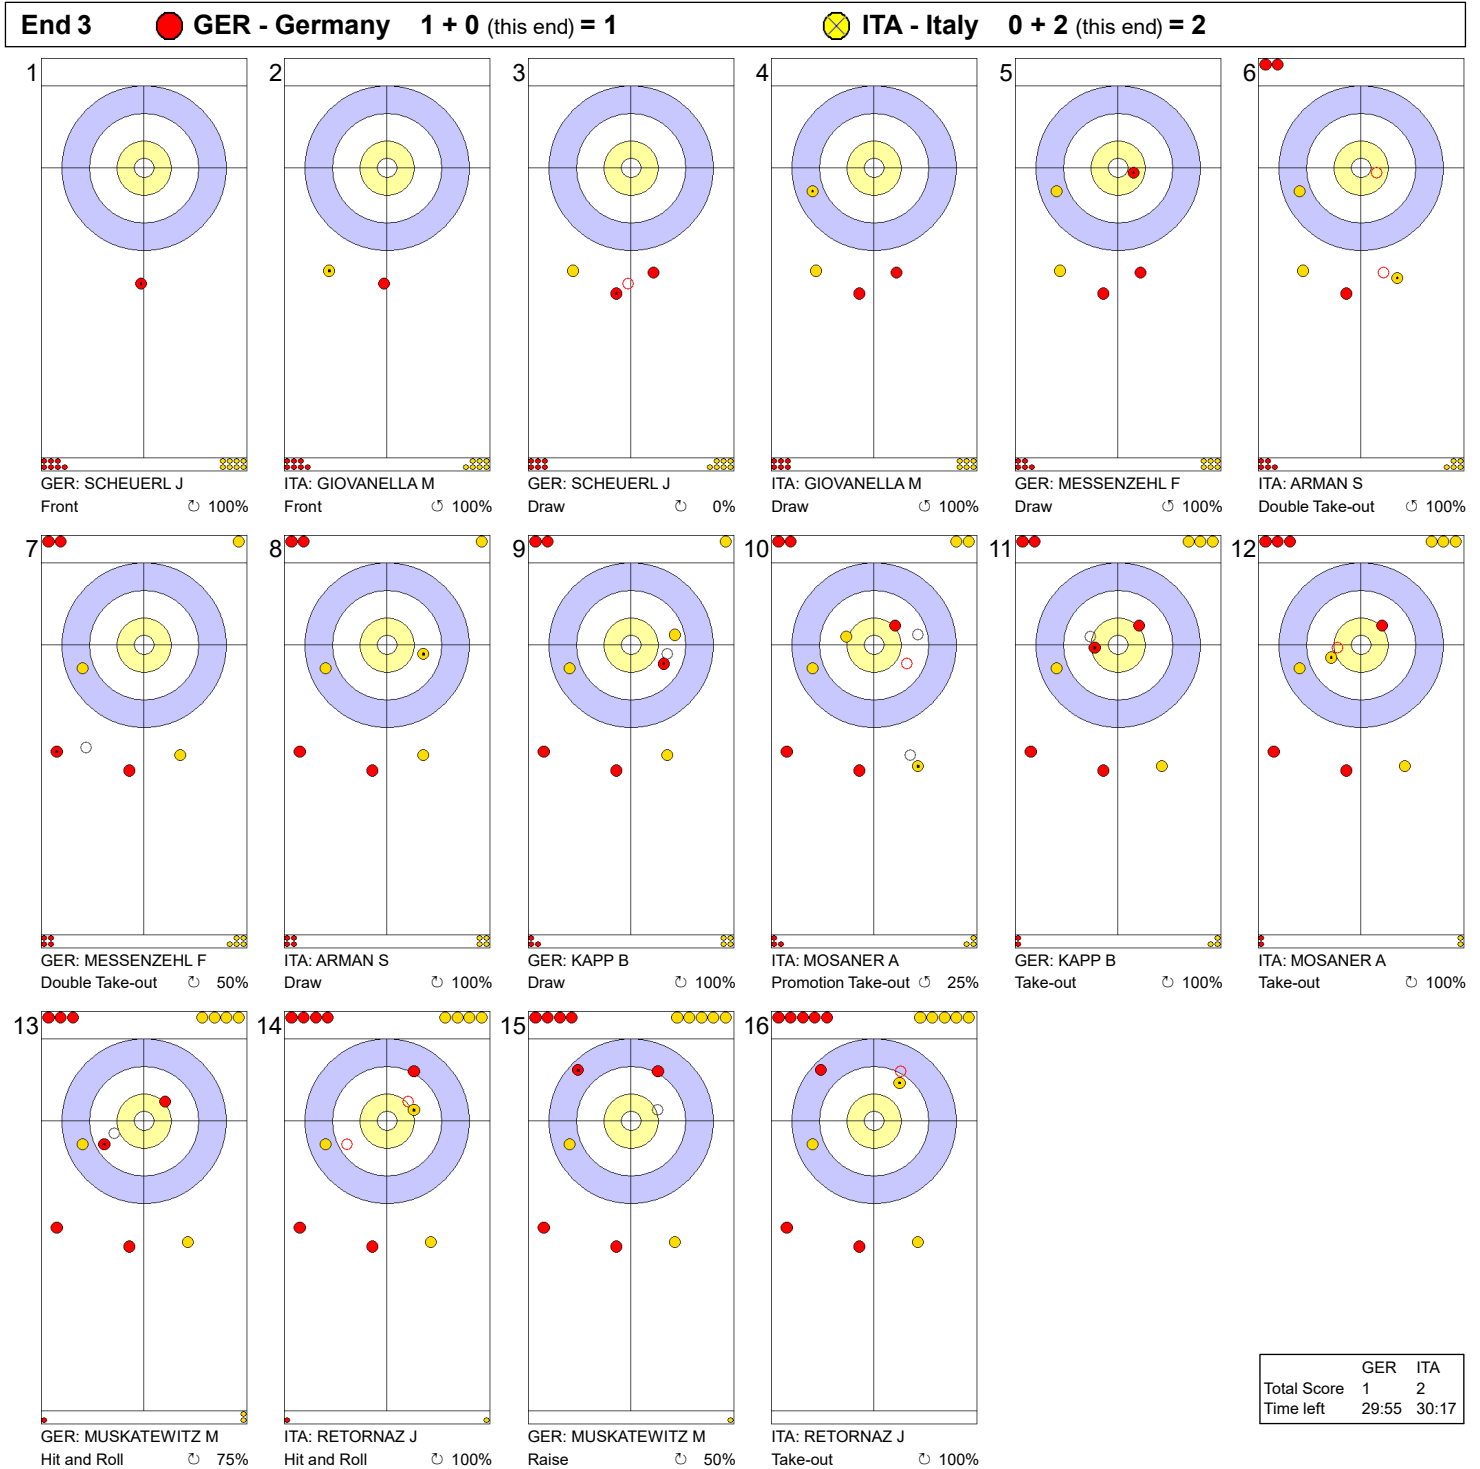

Game - Shot by Shot

**Legend:**  
 ↻ Clockwise      ↺ Counter-clockwise      - Not considered

Game - Shot by Shot

**Legend:**  
 ↻ Clockwise      ↺ Counter-clockwise      - Not considered

Game - Shot by Shot

**Legend:**  
 ↻ Clockwise      ↺ Counter-clockwise      - Not considered

Game - Shot by Shot

**Legend:**  
 ↻ Clockwise      ↺ Counter-clockwise      - Not considered

Game - Shot by Shot

**Legend:**  
 ↻ Clockwise      ↺ Counter-clockwise      - Not considered

Game - Shot by Shot

**Legend:**  
 ↻ Clockwise      ↺ Counter-clockwise      - Not considered

Game - Shot by Shot

**Legend:**  
 ↻ Clockwise   ↺ Counter-clockwise   - Not considered

Game - Shot by Shot

**Legend:**  
 ↻ Clockwise      ↺ Counter-clockwise      - Not considered

Game - Shot by Shot

**Legend:**  
 ↻ Clockwise      ↺ Counter-clockwise      - Not considered