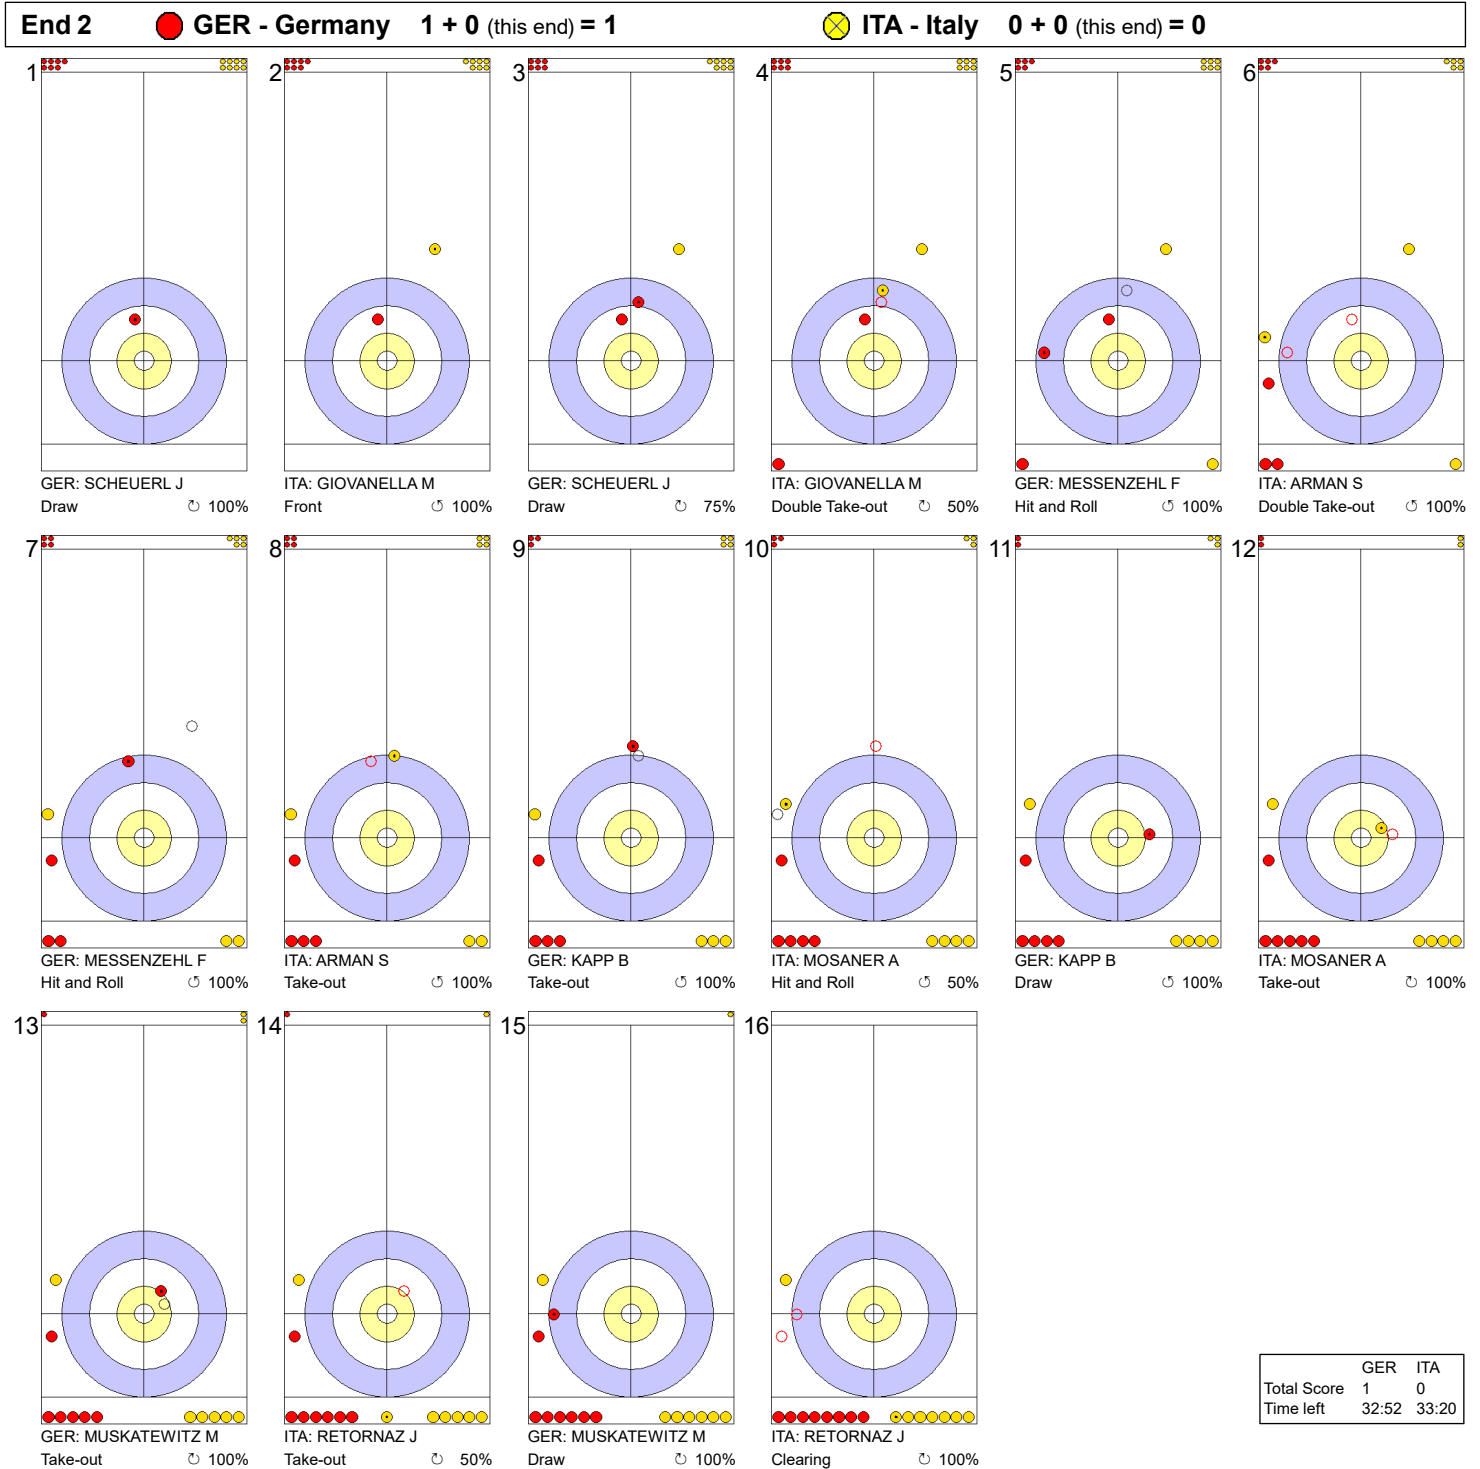

Game - Shot by Shot

**Legend:**  
 ↻ Clockwise      ↺ Counter-clockwise      - Not considered

Game - Shot by Shot

**Legend:**  
 ↻ Clockwise      ↺ Counter-clockwise      - Not considered

Game - Shot by Shot

**Legend:**  
 ↻ Clockwise      ↺ Counter-clockwise      - Not considered

Game - Shot by Shot

**Legend:**  
 ↻ Clockwise      ↺ Counter-clockwise      - Not considered

Game - Shot by Shot

**Legend:**  
 ↻ Clockwise      ↺ Counter-clockwise      - Not considered

Game - Shot by Shot

**Legend:**  
 ↻ Clockwise      ↺ Counter-clockwise      - Not considered

Game - Shot by Shot

**Legend:**  
 ↻ Clockwise   ↺ Counter-clockwise   - Not considered

Game - Shot by Shot

**Legend:**  
 ↻ Clockwise      ↺ Counter-clockwise      - Not considered

Game - Shot by Shot

**Legend:**  
 ↻ Clockwise      ↺ Counter-clockwise      - Not considered