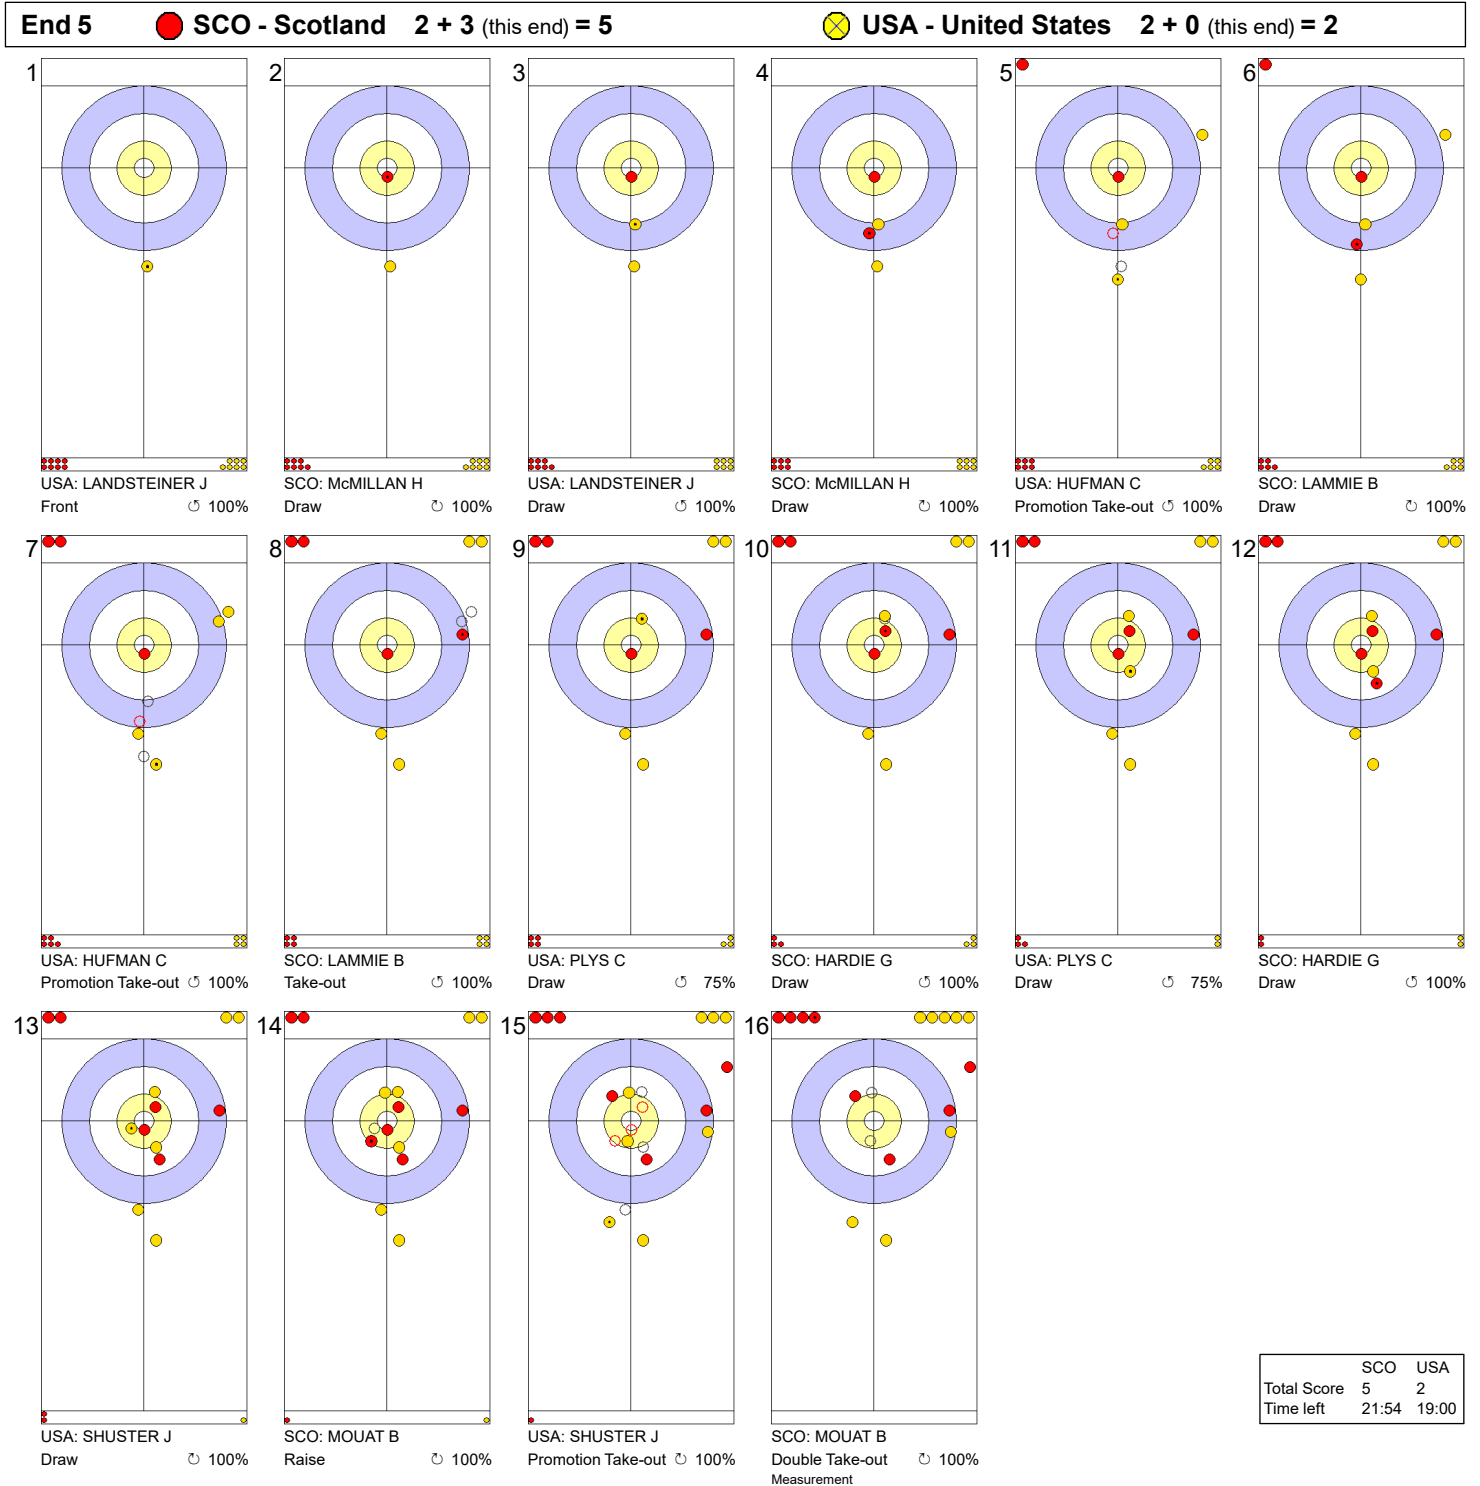

Game - Shot by Shot

Legend:
 ↻ Clockwise ↺ Counter-clockwise - Not considered

Game - Shot by Shot

Legend:
 ↻ Clockwise ↺ Counter-clockwise - Not considered

Game - Shot by Shot

Legend:
 ↻ Clockwise ↺ Counter-clockwise - Not considered

Game - Shot by Shot

Legend:
 ↻ Clockwise ↺ Counter-clockwise - Not considered

Game - Shot by Shot

	SCO	USA
Total Score	5	4
Time left	18:29	15:14

Legend:
 ↻ Clockwise ↺ Counter-clockwise - Not considered

Game - Shot by Shot

Legend:
 ↻ Clockwise ↺ Counter-clockwise - Not considered

Game - Shot by Shot

Legend:
 ↻ Clockwise ↺ Counter-clockwise - Not considered