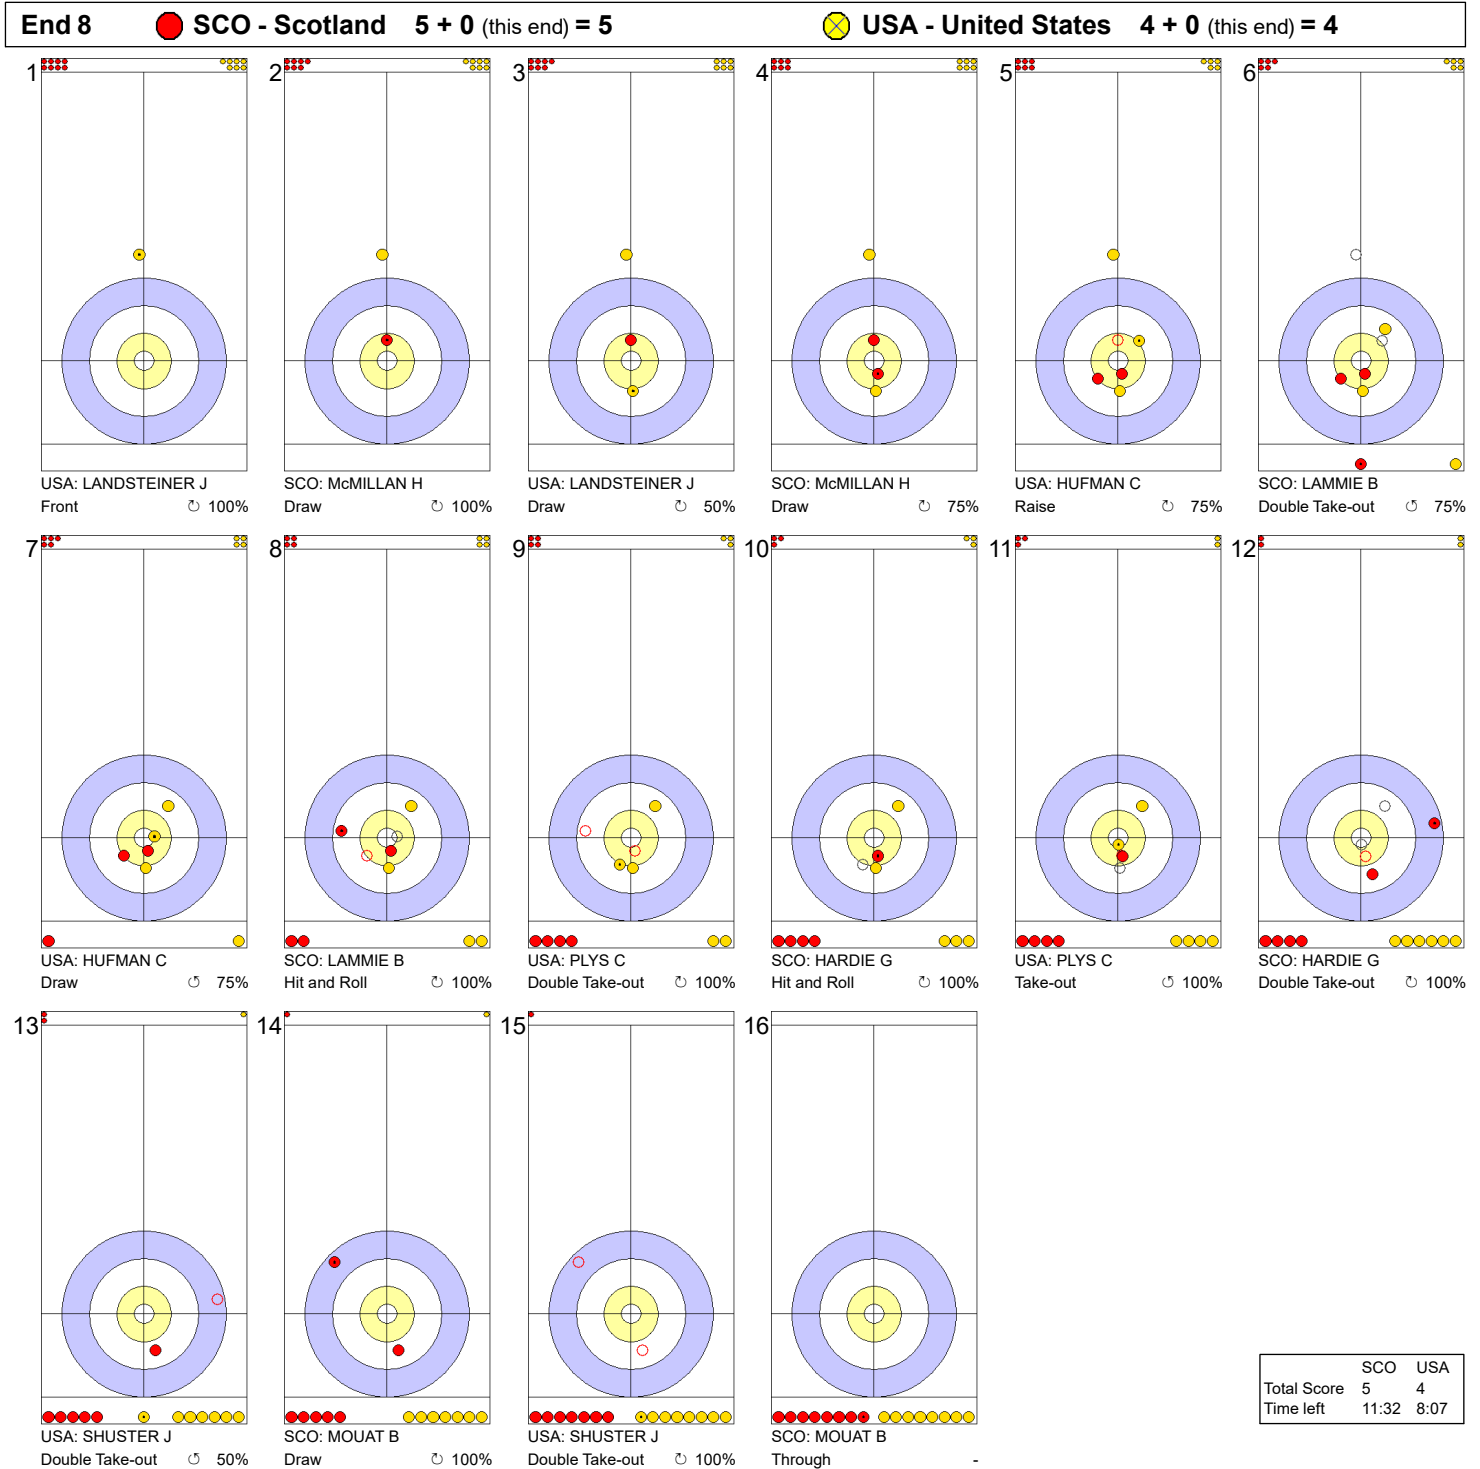

Game - Shot by Shot

Legend:
 ↻ Clockwise ↺ Counter-clockwise - Not considered

Game - Shot by Shot

Legend:
 ↻ Clockwise ↺ Counter-clockwise - Not considered

Game - Shot by Shot

Legend:
 ↻ Clockwise ↺ Counter-clockwise - Not considered

Game - Shot by Shot

Legend:
 ↻ Clockwise ↺ Counter-clockwise - Not considered

Game - Shot by Shot

	SCO	USA
Total Score	5	4
Time left	18:29	15:14

Legend:
 ↻ Clockwise ↺ Counter-clockwise - Not considered

Game - Shot by Shot

Legend:
 ↻ Clockwise ↺ Counter-clockwise - Not considered

Game - Shot by Shot

Legend:
 ↻ Clockwise ↺ Counter-clockwise - Not considered