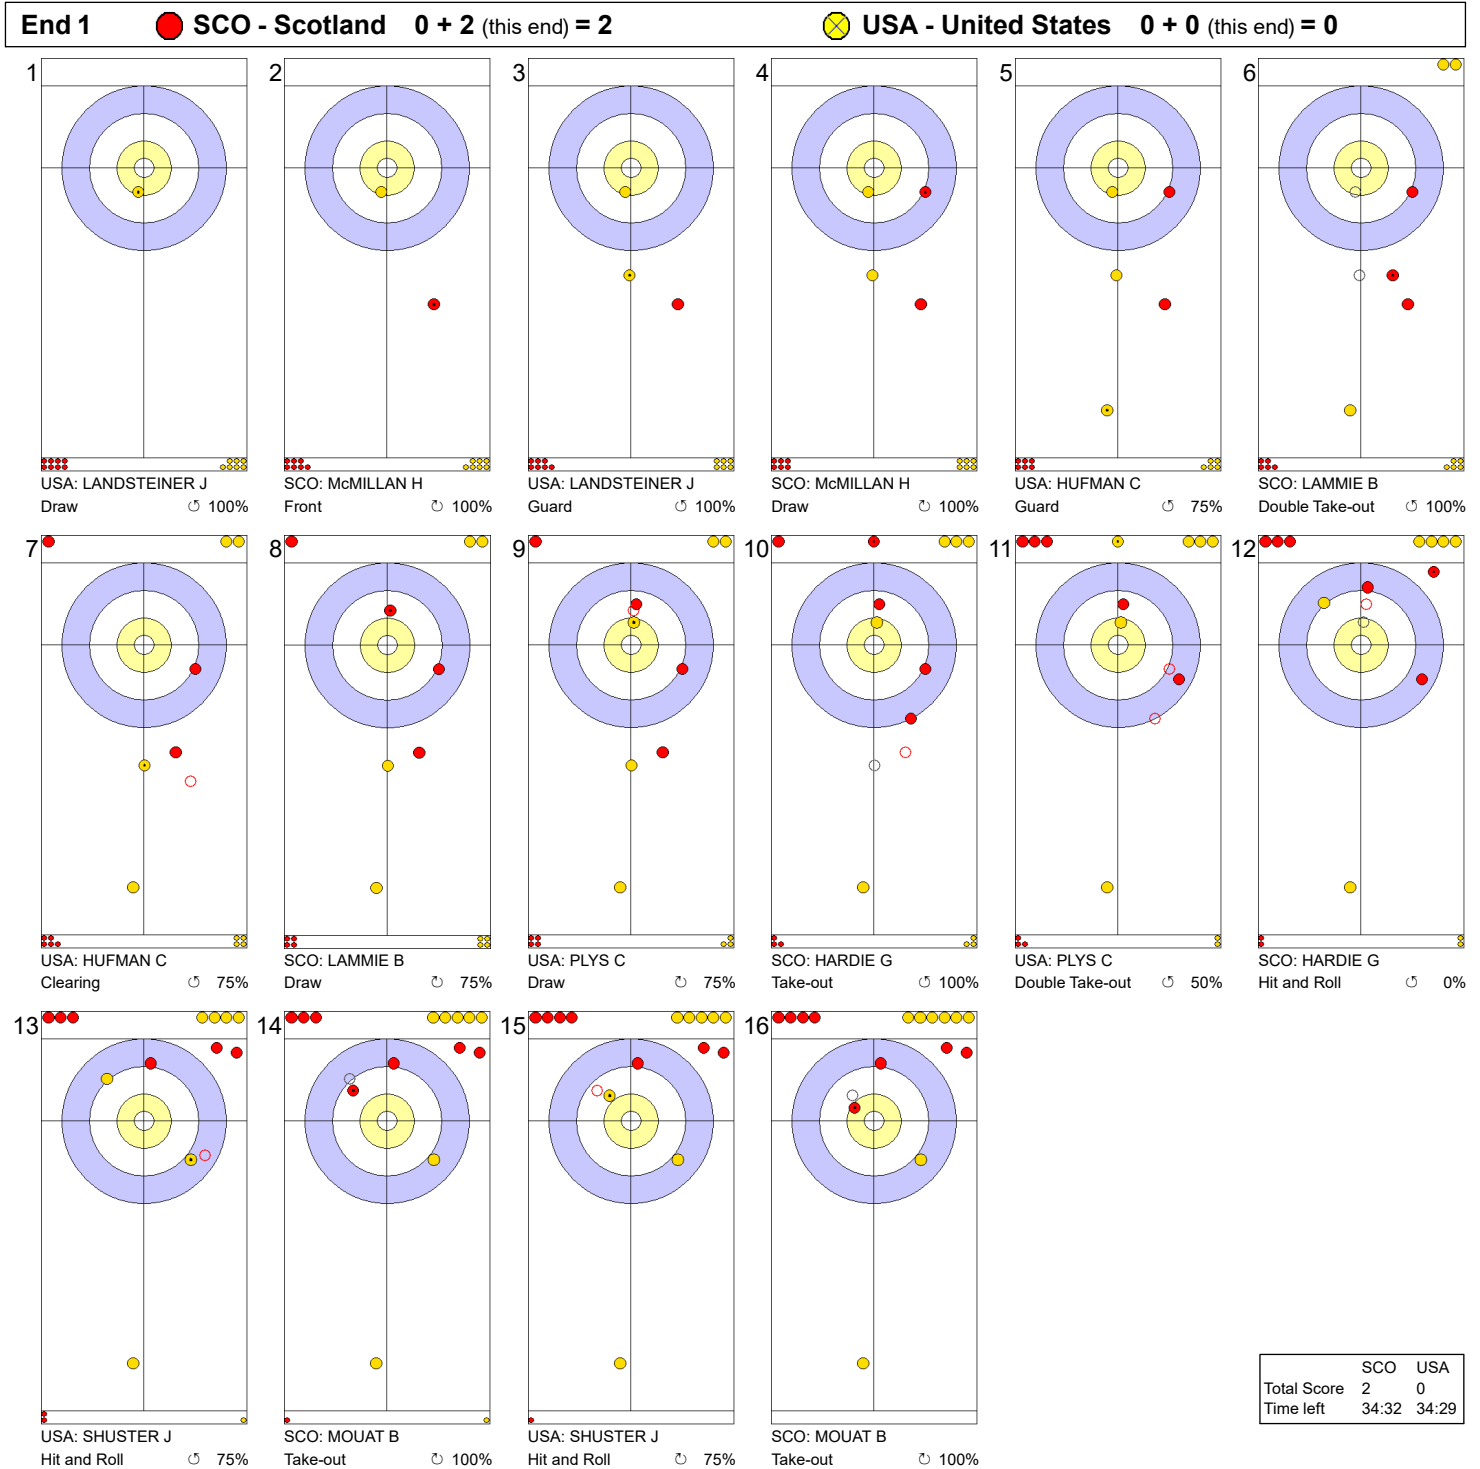

Game - Shot by Shot

Legend:
 ↻ Clockwise ↺ Counter-clockwise - Not considered

Game - Shot by Shot

Legend:
 ↻ Clockwise ↺ Counter-clockwise - Not considered

Game - Shot by Shot

Legend:
 ↻ Clockwise ↺ Counter-clockwise - Not considered

Game - Shot by Shot

Legend:
 ↻ Clockwise ↺ Counter-clockwise - Not considered

Game - Shot by Shot

	SCO	USA
Total Score	5	4
Time left	18:29	15:14

Legend:
 ↻ Clockwise ↺ Counter-clockwise - Not considered

Game - Shot by Shot

Legend:
 ↻ Clockwise ↺ Counter-clockwise - Not considered

Game - Shot by Shot

Legend:
 ↻ Clockwise ↺ Counter-clockwise - Not considered