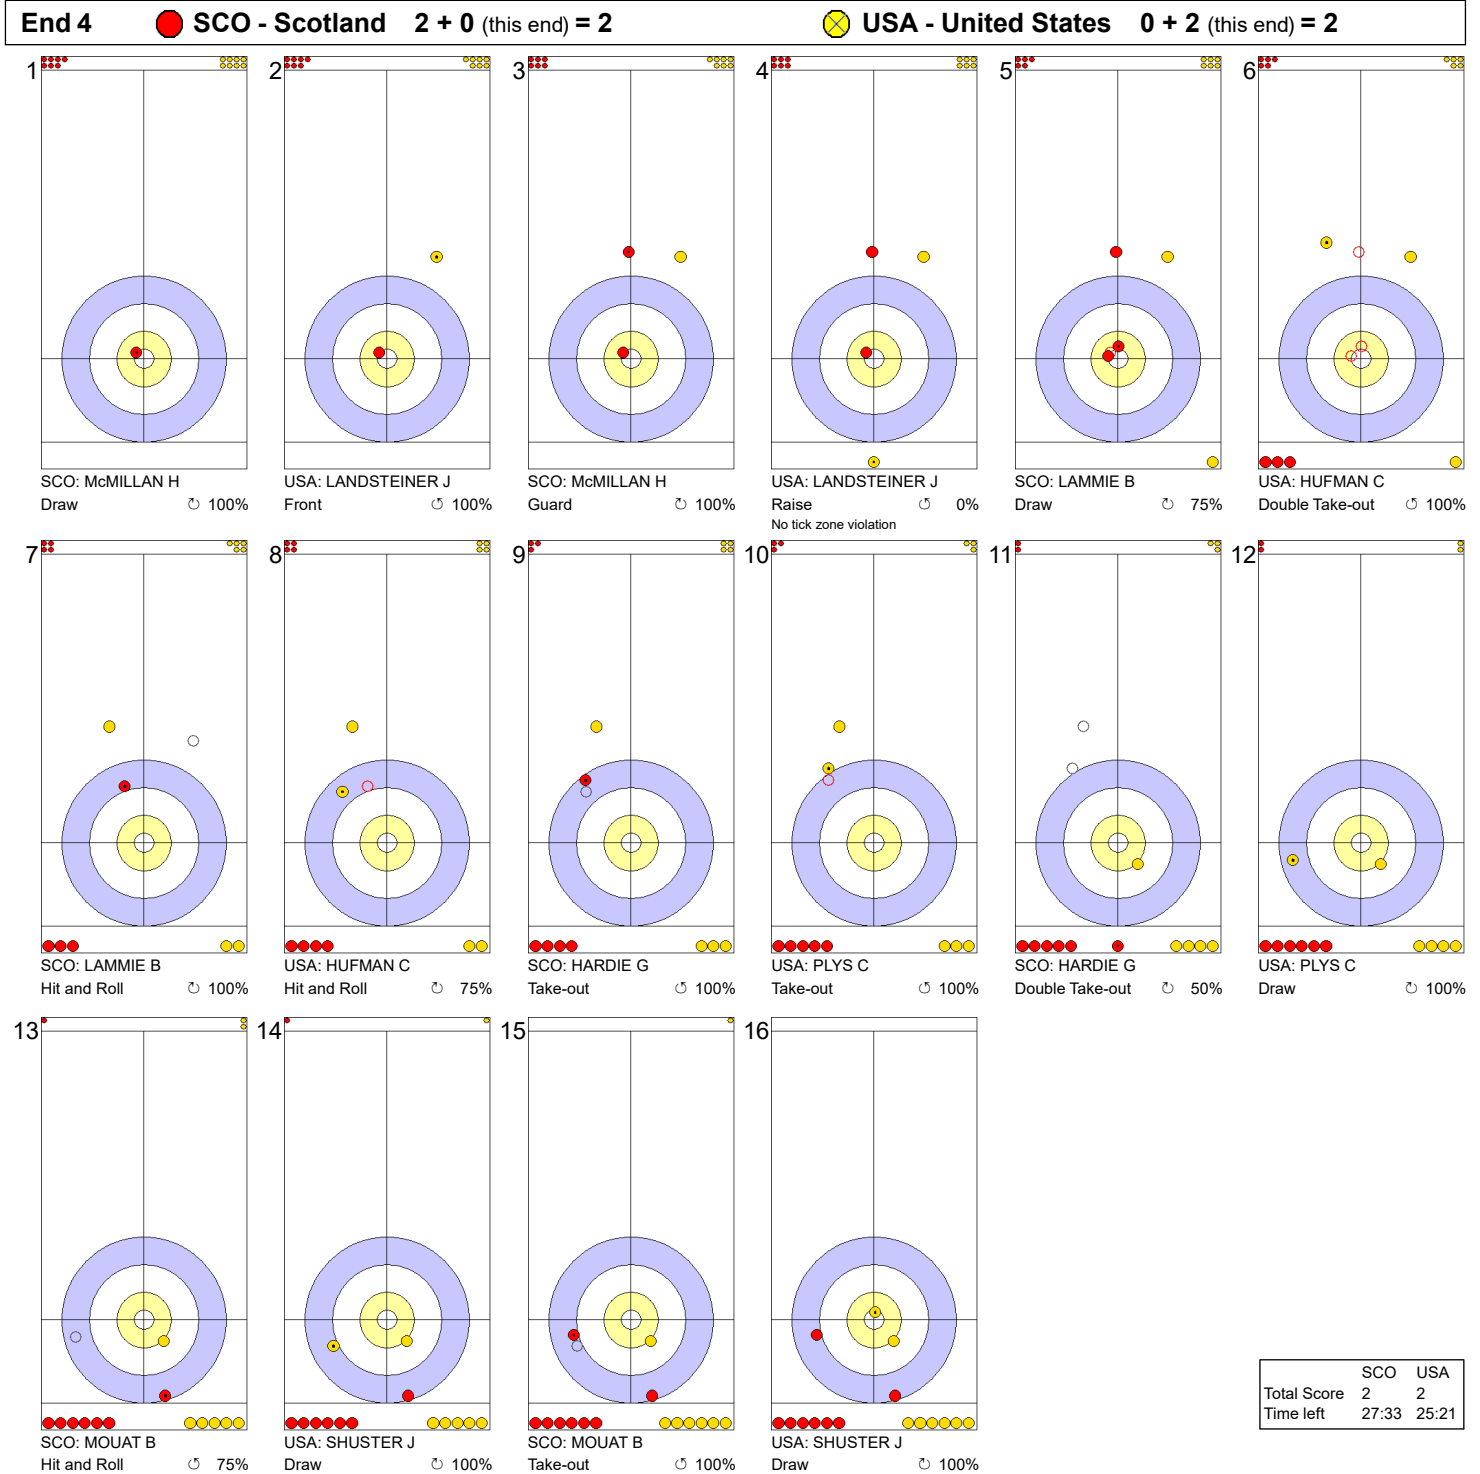

Game - Shot by Shot

Legend:
 ↻ Clockwise ↺ Counter-clockwise - Not considered

Game - Shot by Shot

Legend:
 ↻ Clockwise ↺ Counter-clockwise - Not considered

Game - Shot by Shot

Legend:
 ↻ Clockwise ↺ Counter-clockwise - Not considered

Game - Shot by Shot

Legend:
 ↻ Clockwise ↺ Counter-clockwise - Not considered

Game - Shot by Shot

	SCO	USA
Total Score	5	4
Time left	18:29	15:14

Legend:
 ↻ Clockwise ↺ Counter-clockwise - Not considered

Game - Shot by Shot

Legend:
 ↻ Clockwise ↺ Counter-clockwise - Not considered

Game - Shot by Shot

Legend:
 ↻ Clockwise ↺ Counter-clockwise - Not considered