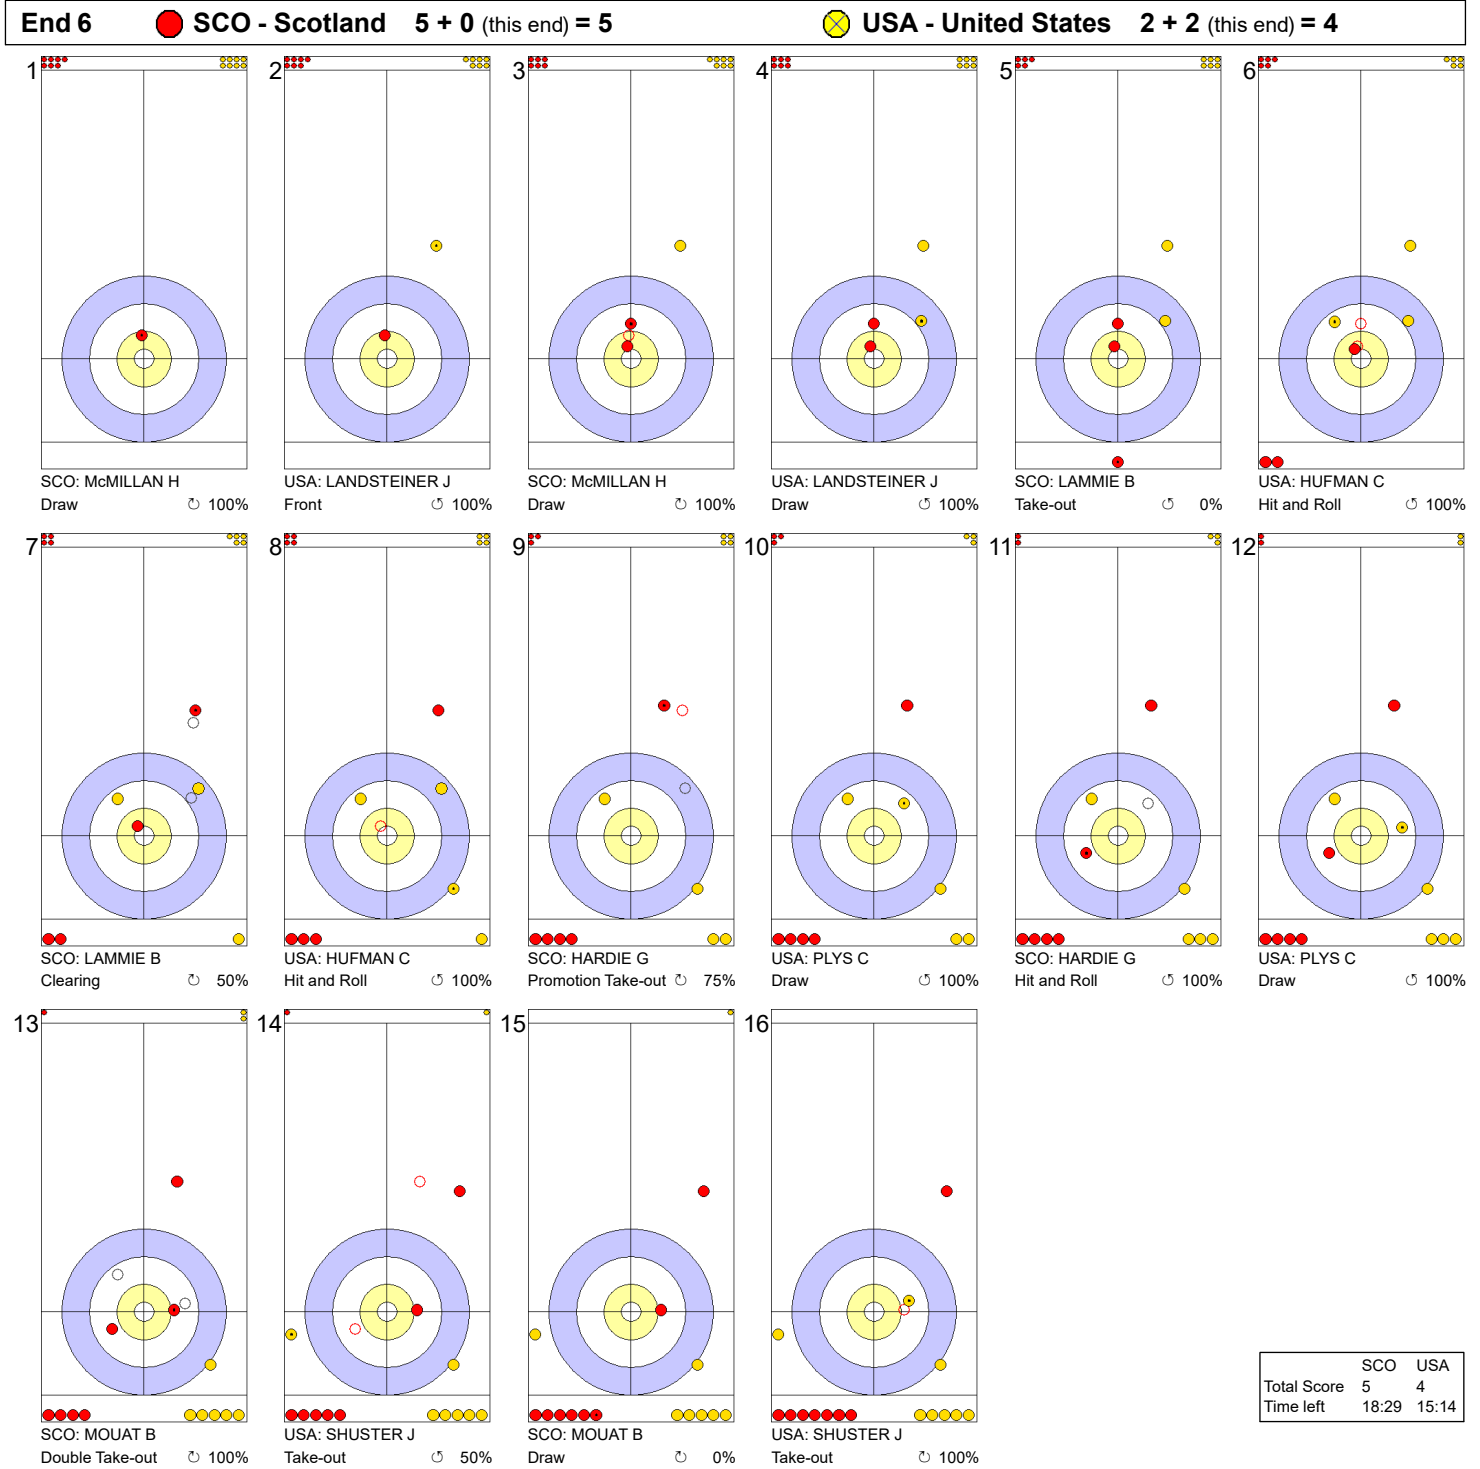

Game - Shot by Shot

Legend:
 ↻ Clockwise ↺ Counter-clockwise - Not considered

Game - Shot by Shot

Legend:
 ↻ Clockwise ↺ Counter-clockwise - Not considered

Game - Shot by Shot

Legend:
 ↻ Clockwise ↺ Counter-clockwise - Not considered

Game - Shot by Shot

Legend:
 ↻ Clockwise ↺ Counter-clockwise - Not considered

Game - Shot by Shot

	SCO	USA
Total Score	5	4
Time left	18:29	15:14

Legend:
 ↻ Clockwise ↺ Counter-clockwise - Not considered

Game - Shot by Shot

Legend:
 ↻ Clockwise ↺ Counter-clockwise - Not considered

Game - Shot by Shot

Legend:
 ↻ Clockwise ↺ Counter-clockwise - Not considered