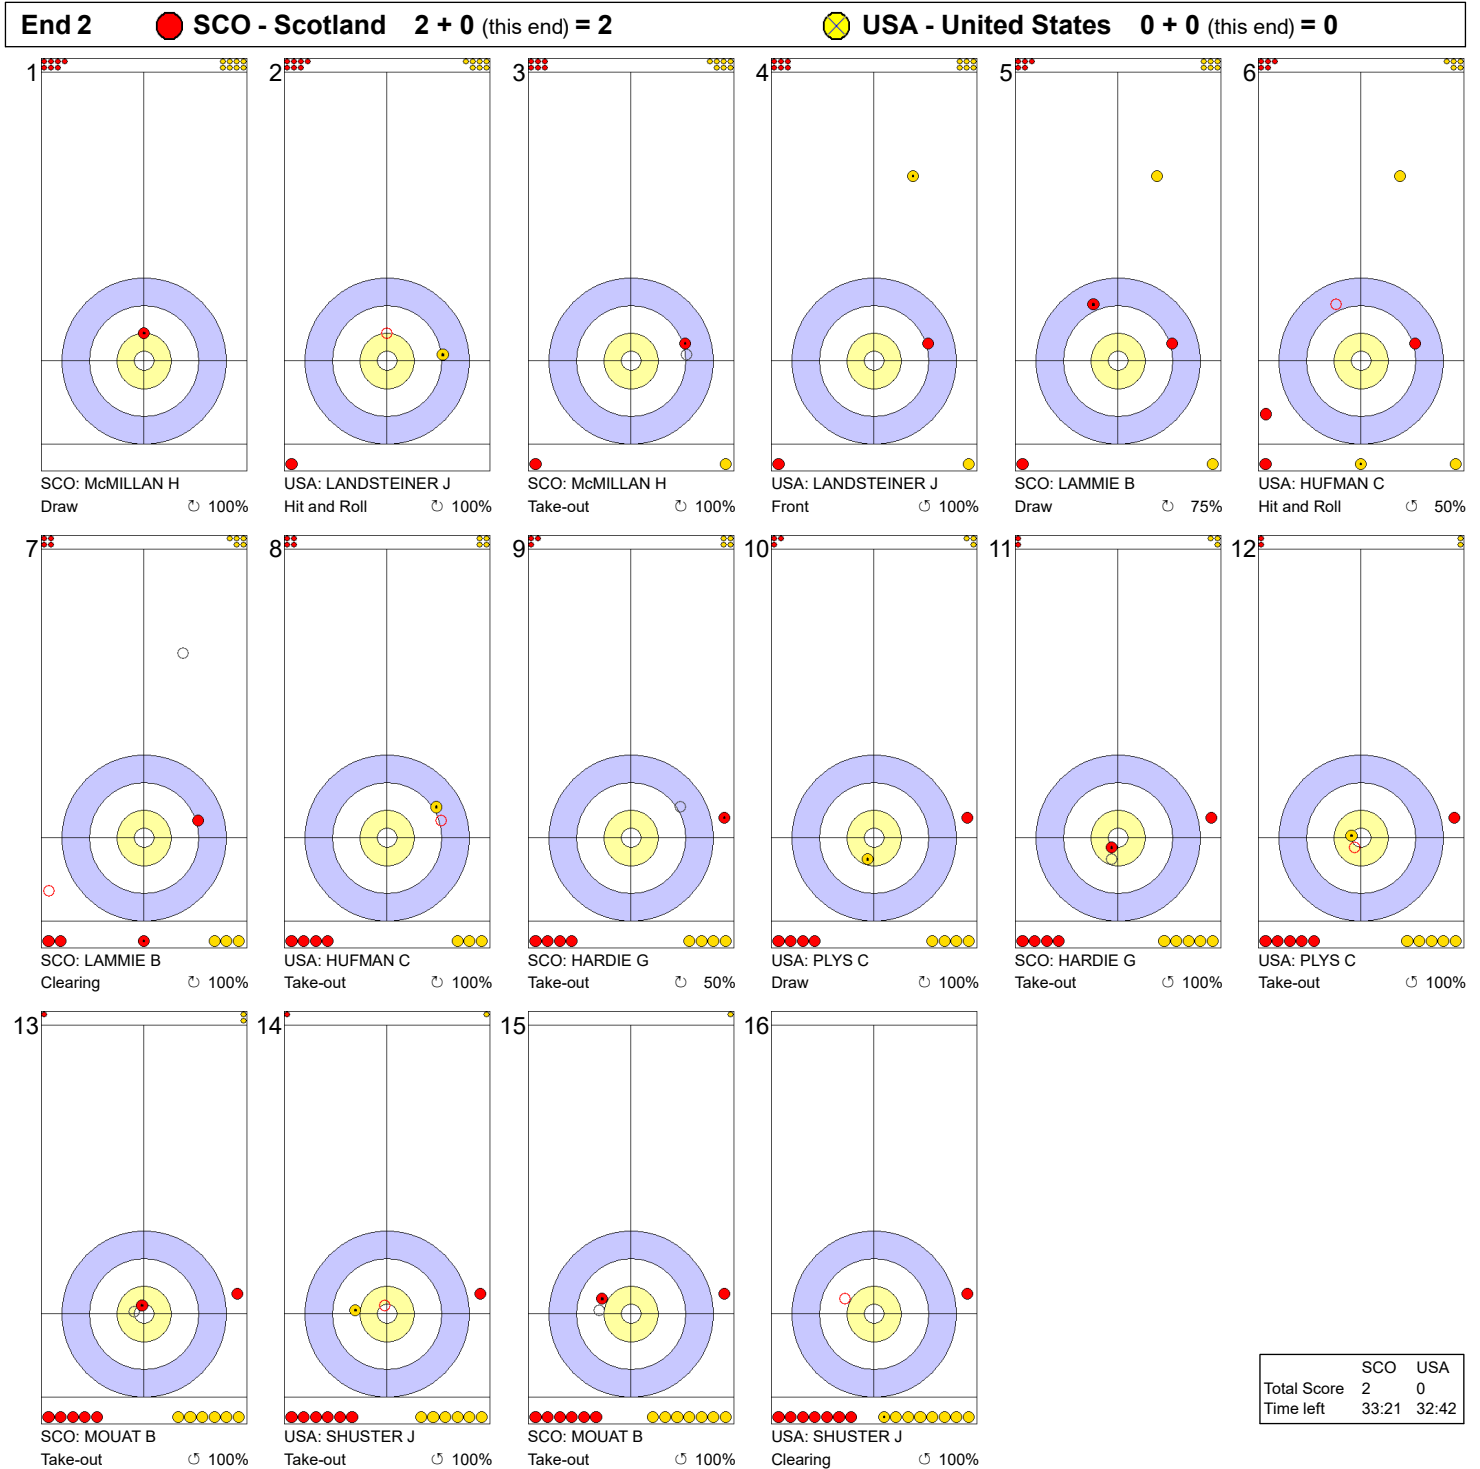

Game - Shot by Shot

Legend:
 ↻ Clockwise ↺ Counter-clockwise - Not considered

Game - Shot by Shot

Legend:
 ↻ Clockwise ↺ Counter-clockwise - Not considered

Game - Shot by Shot

Legend:
 ↻ Clockwise ↺ Counter-clockwise - Not considered

Game - Shot by Shot

Legend:
 ↻ Clockwise ↺ Counter-clockwise - Not considered

Game - Shot by Shot

	SCO	USA
Total Score	5	4
Time left	18:29	15:14

Legend:
 ↻ Clockwise ↺ Counter-clockwise - Not considered

Game - Shot by Shot

Legend:
 ↻ Clockwise ↺ Counter-clockwise - Not considered

Game - Shot by Shot

Legend:
 ↻ Clockwise ↺ Counter-clockwise - Not considered