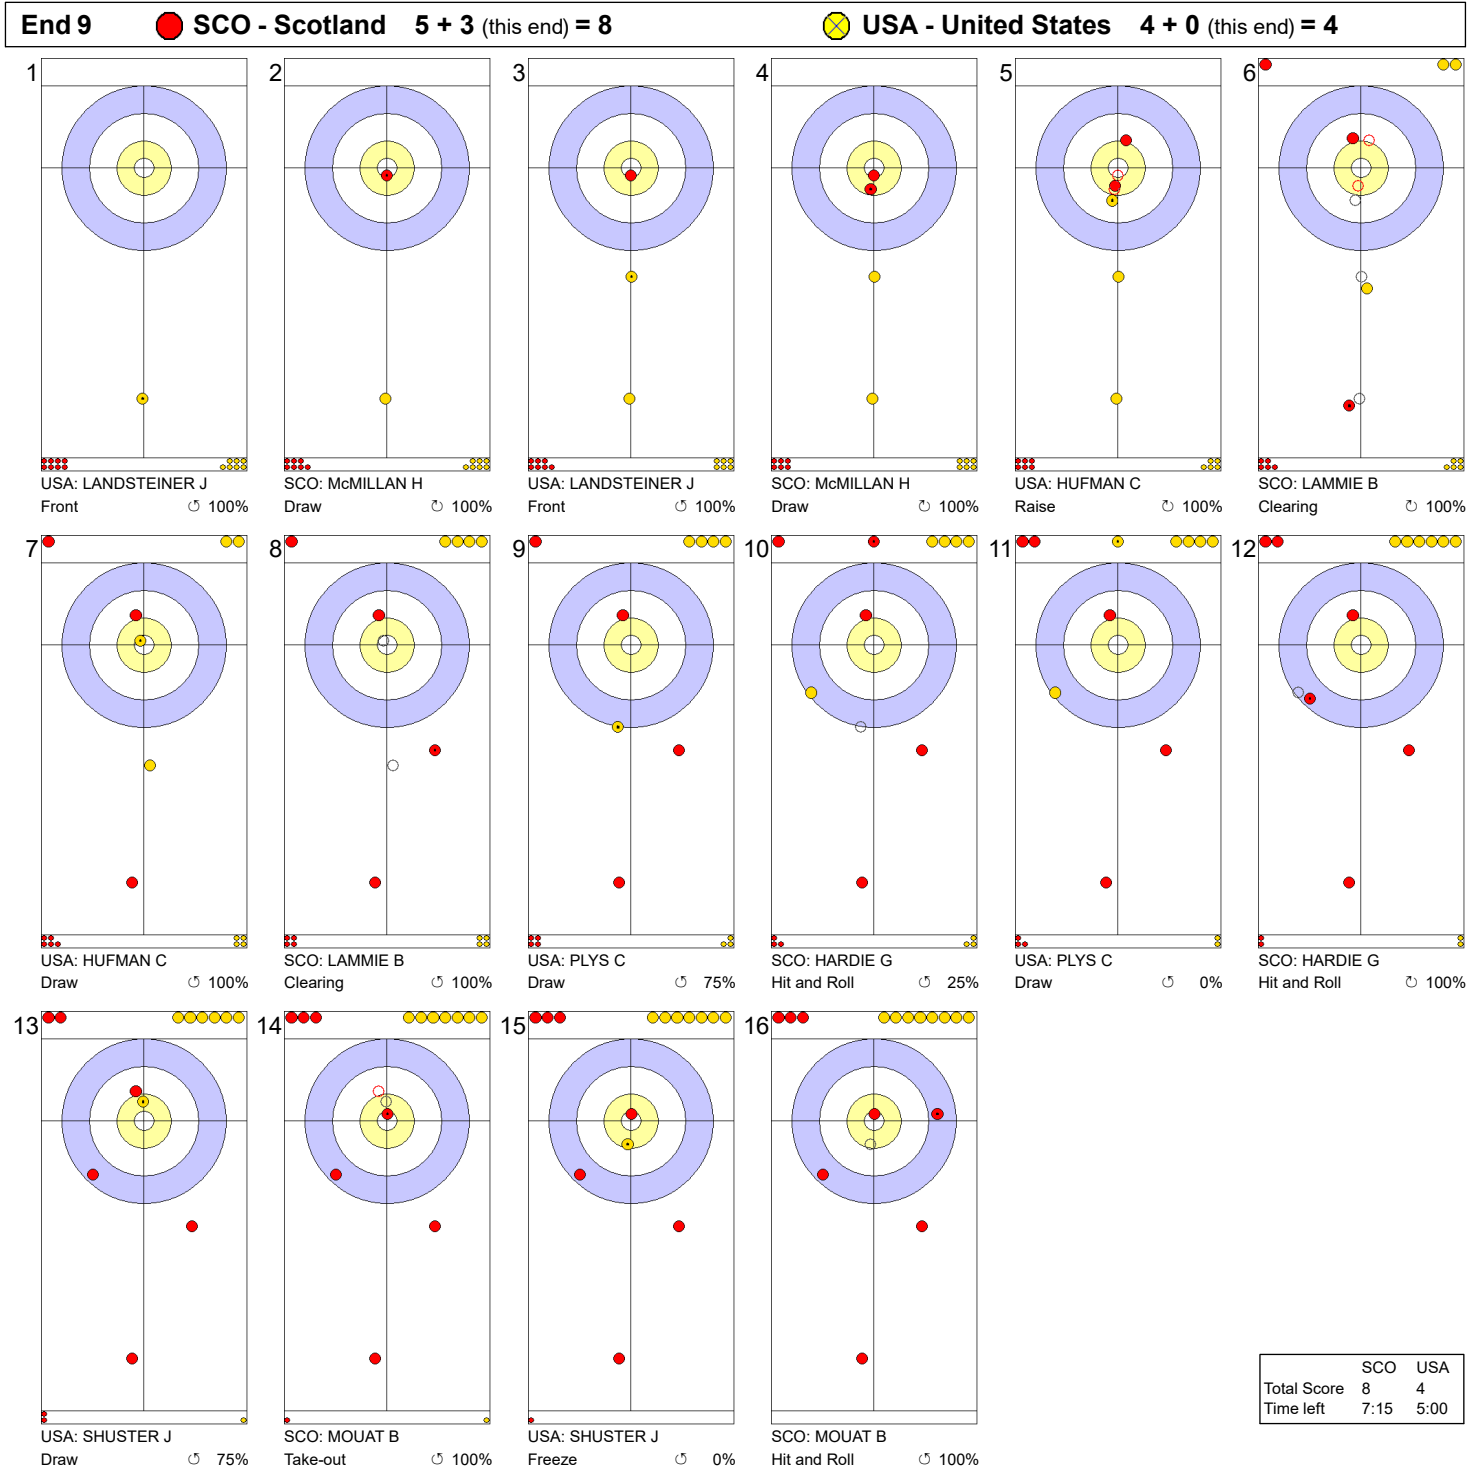

Game - Shot by Shot

Legend:
 ↻ Clockwise ↺ Counter-clockwise - Not considered

Game - Shot by Shot

Legend:
 ↻ Clockwise ↺ Counter-clockwise - Not considered

Game - Shot by Shot

Legend:
 ↻ Clockwise ↺ Counter-clockwise - Not considered

Game - Shot by Shot

Legend:
 ↻ Clockwise ↺ Counter-clockwise - Not considered

Game - Shot by Shot

	SCO	USA
Total Score	5	4
Time left	18:29	15:14

Legend:
 ↻ Clockwise ↺ Counter-clockwise - Not considered

Game - Shot by Shot

Legend:
 ↻ Clockwise ↺ Counter-clockwise - Not considered

Game - Shot by Shot

Legend:
 ↻ Clockwise ↺ Counter-clockwise - Not considered