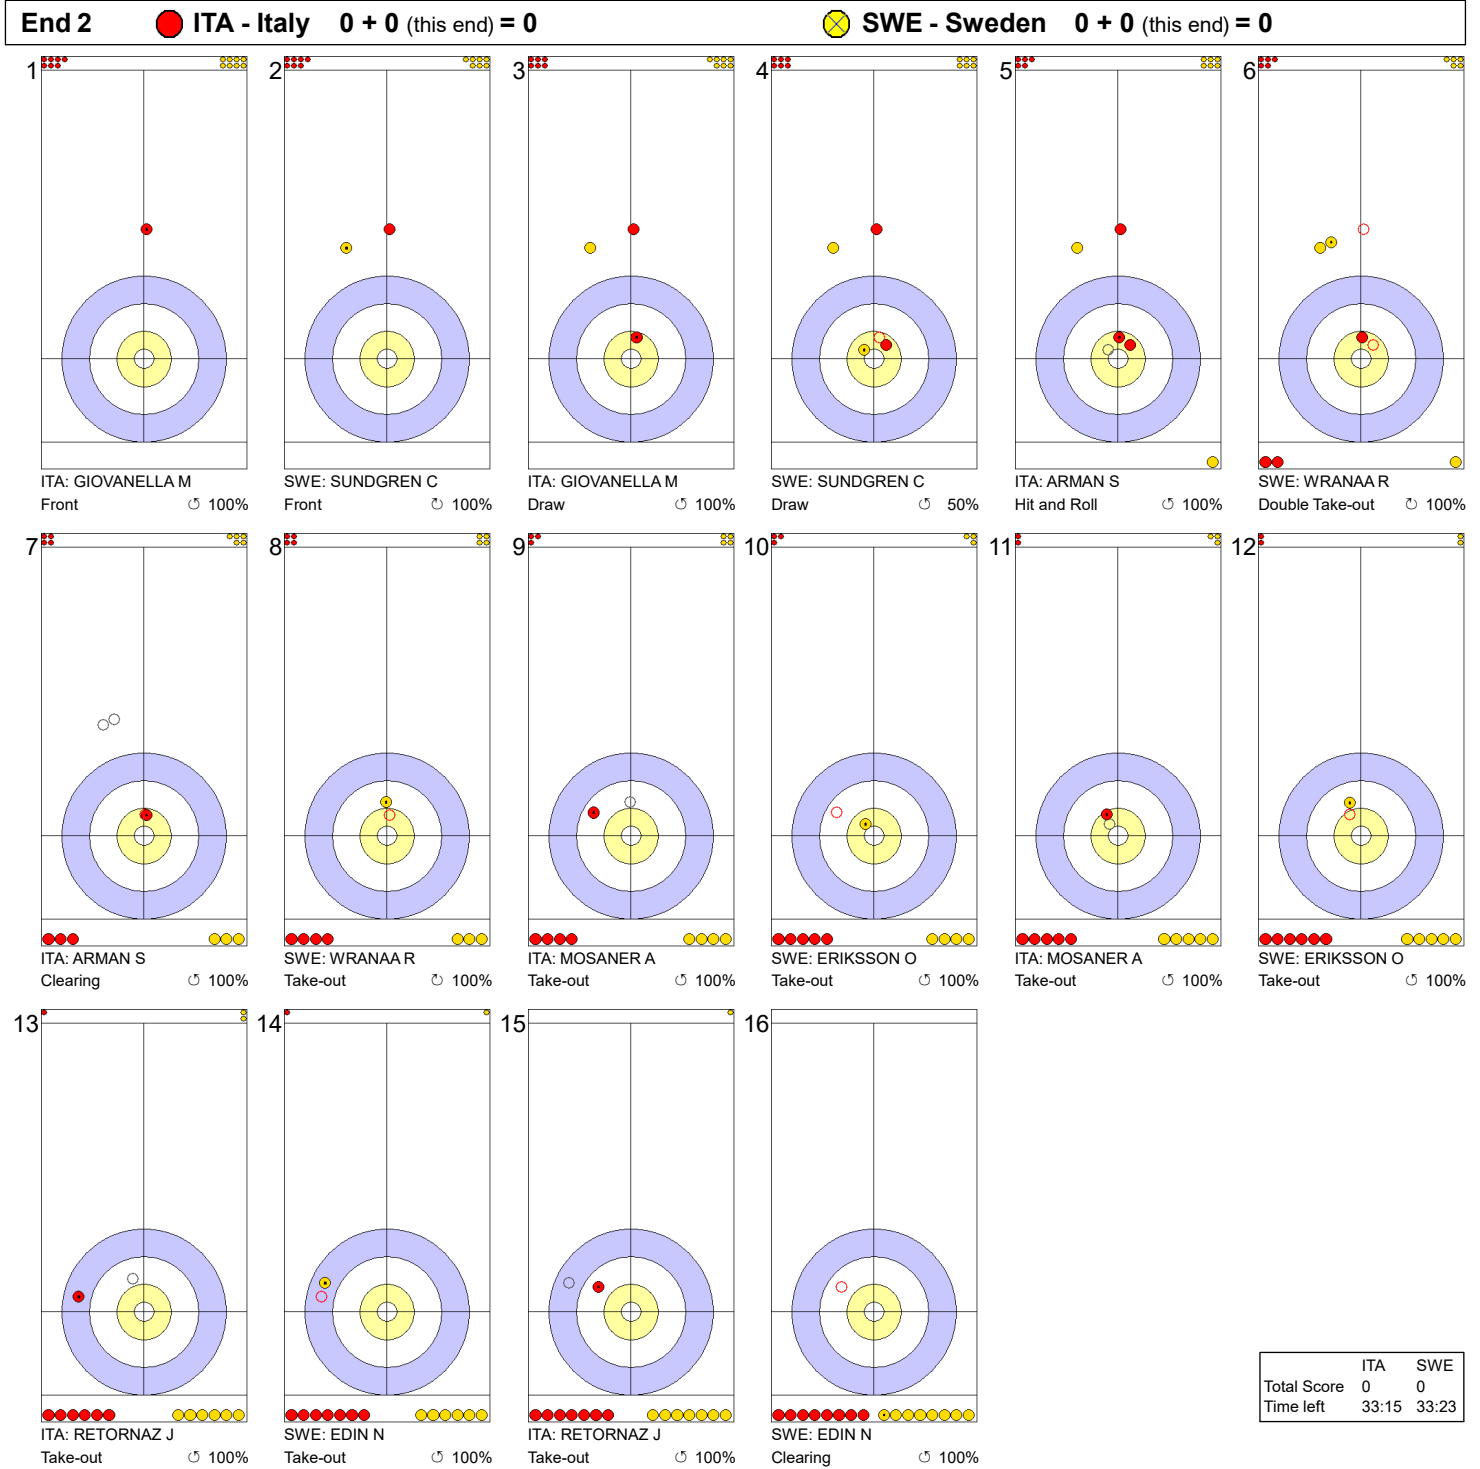

Game - Shot by Shot

**Legend:**  
 ↻ Clockwise      ↺ Counter-clockwise      - Not considered

Game - Shot by Shot

**Legend:**  
 ↻ Clockwise      ↺ Counter-clockwise      - Not considered

Game - Shot by Shot

**Legend:**  
 ↻ Clockwise      ↺ Counter-clockwise      - Not considered

Game - Shot by Shot

**Legend:**  
 ↻ Clockwise      ↺ Counter-clockwise      - Not considered

Game - Shot by Shot

**Legend:**  
 ↻ Clockwise      ↺ Counter-clockwise      - Not considered

**Legend:**  
 ↻ Clockwise      ↺ Counter-clockwise      - Not considered

Game - Shot by Shot

**Legend:**  
 ↻ Clockwise      ↺ Counter-clockwise      - Not considered

Game - Shot by Shot

**Legend:**  
 ↻ Clockwise      ↺ Counter-clockwise      - Not considered  
 X Unfinished end due to concession