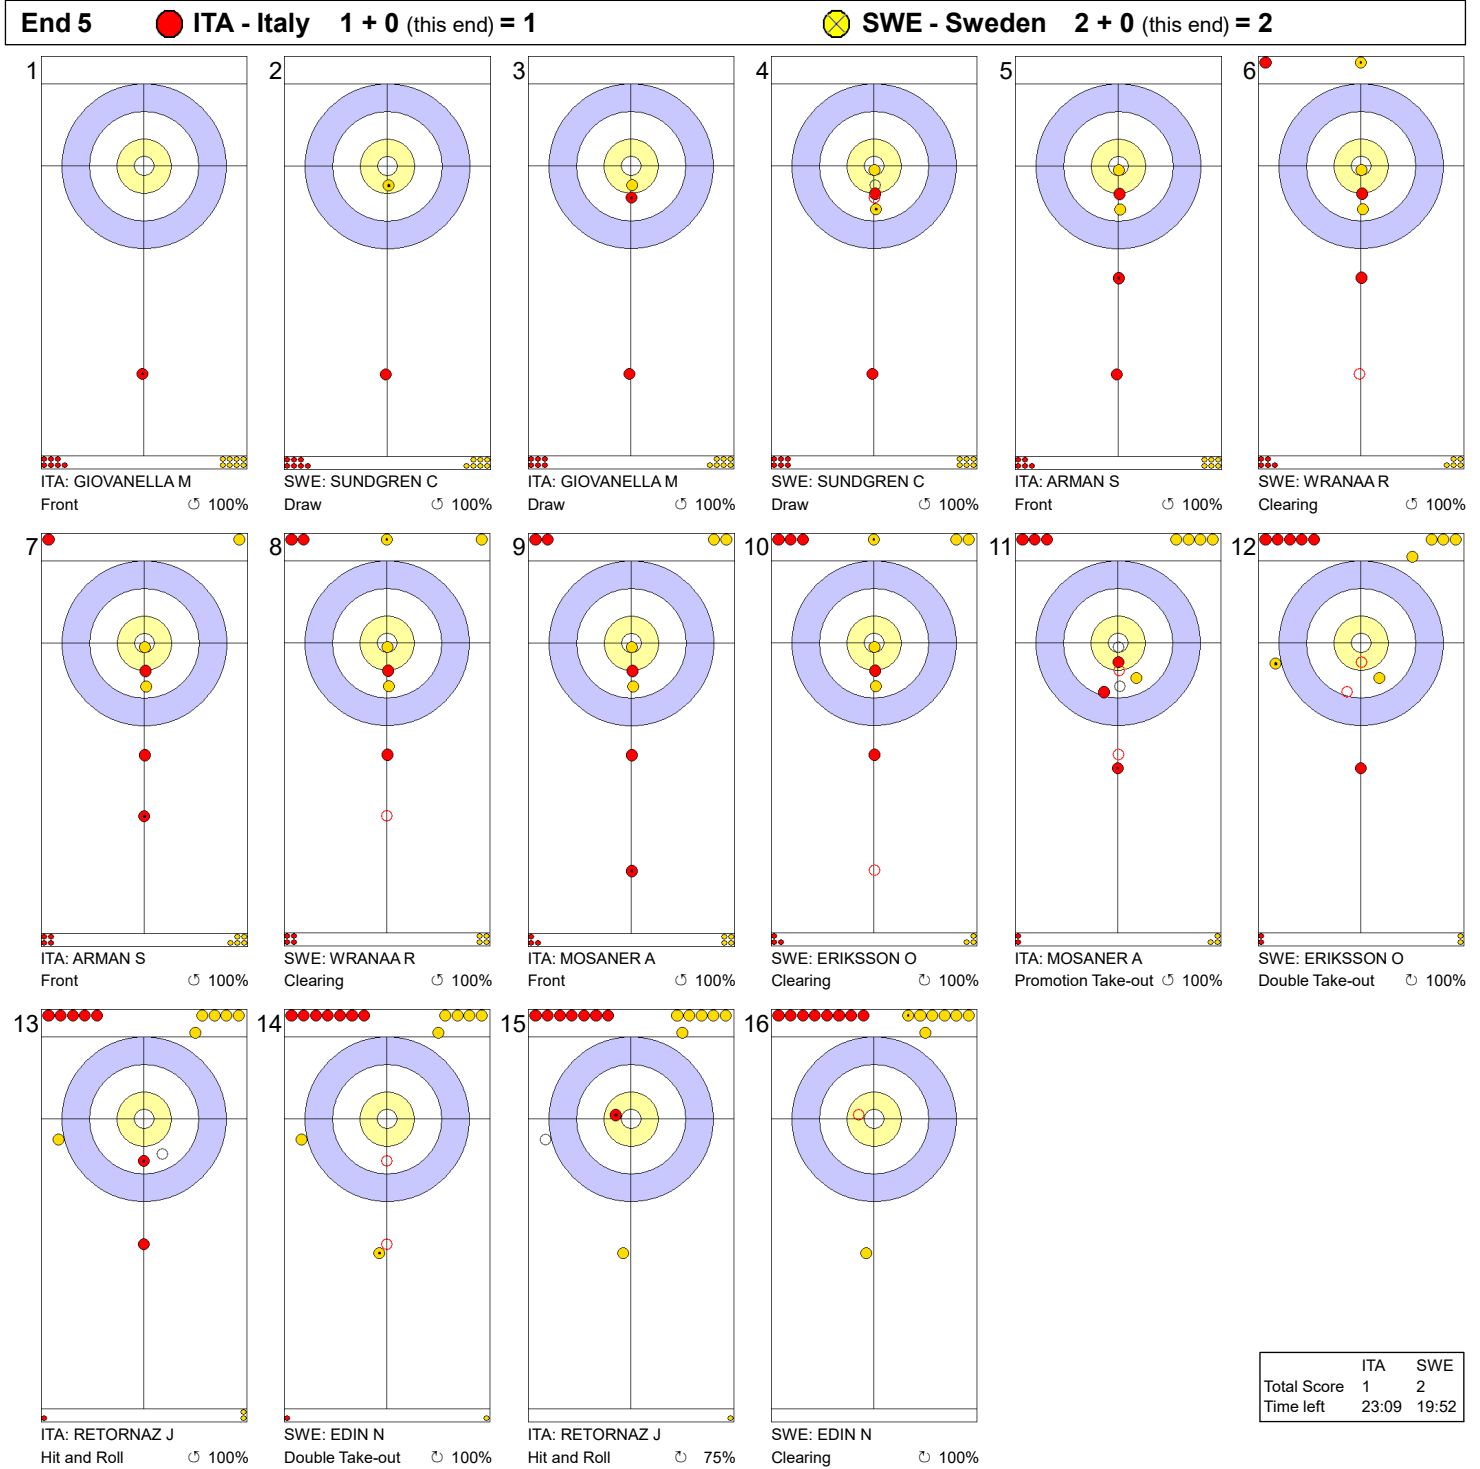

Game - Shot by Shot

**Legend:**  
 ↻ Clockwise      ↺ Counter-clockwise      - Not considered

Game - Shot by Shot

**Legend:**  
 ↻ Clockwise      ↺ Counter-clockwise      - Not considered

Game - Shot by Shot

**Legend:**  
 ↻ Clockwise      ↺ Counter-clockwise      - Not considered

Game - Shot by Shot

**Legend:**  
 ↻ Clockwise      ↺ Counter-clockwise      - Not considered

Game - Shot by Shot

**Legend:**  
 ↻ Clockwise      ↺ Counter-clockwise      - Not considered

**Legend:**  
 ↻ Clockwise      ↺ Counter-clockwise      - Not considered

Game - Shot by Shot

**Legend:**  
 ↻ Clockwise      ↺ Counter-clockwise      - Not considered

Game - Shot by Shot

**Legend:**  
 ↻ Clockwise      ↺ Counter-clockwise      - Not considered  
 X Unfinished end due to concession