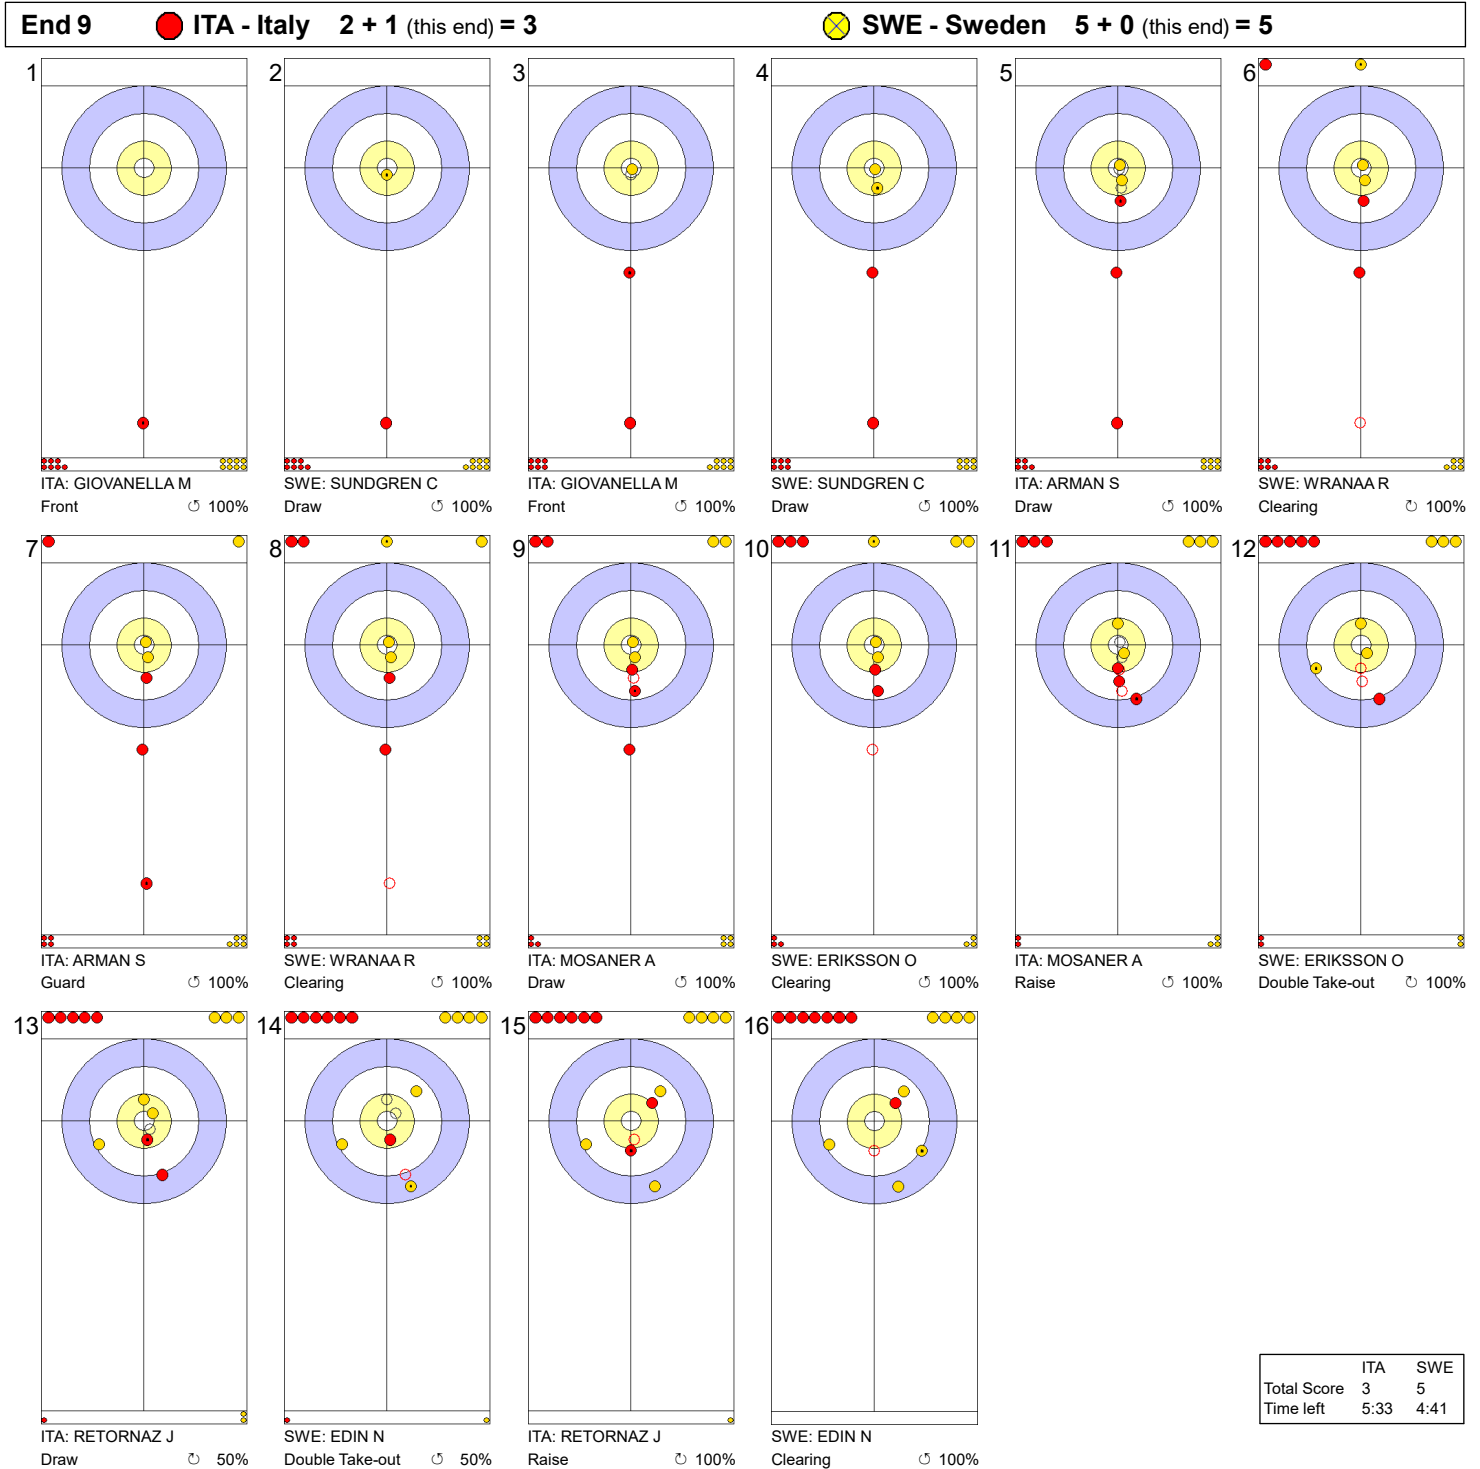

Game - Shot by Shot

**Legend:**  
 ↻ Clockwise      ↺ Counter-clockwise      - Not considered

Game - Shot by Shot

**Legend:**  
 ↻ Clockwise      ↺ Counter-clockwise      - Not considered

Game - Shot by Shot

**Legend:**  
 ↻ Clockwise      ↺ Counter-clockwise      - Not considered

Game - Shot by Shot

**Legend:**  
 ↻ Clockwise      ↺ Counter-clockwise      - Not considered

Game - Shot by Shot

**Legend:**  
 ↻ Clockwise      ↺ Counter-clockwise      - Not considered

**Legend:**  
 ↻ Clockwise      ↺ Counter-clockwise      - Not considered

Game - Shot by Shot

**Legend:**  
 ↻ Clockwise      ↺ Counter-clockwise      - Not considered

Game - Shot by Shot

**Legend:**  
 ↻ Clockwise      ↺ Counter-clockwise      - Not considered  
 X Unfinished end due to concession