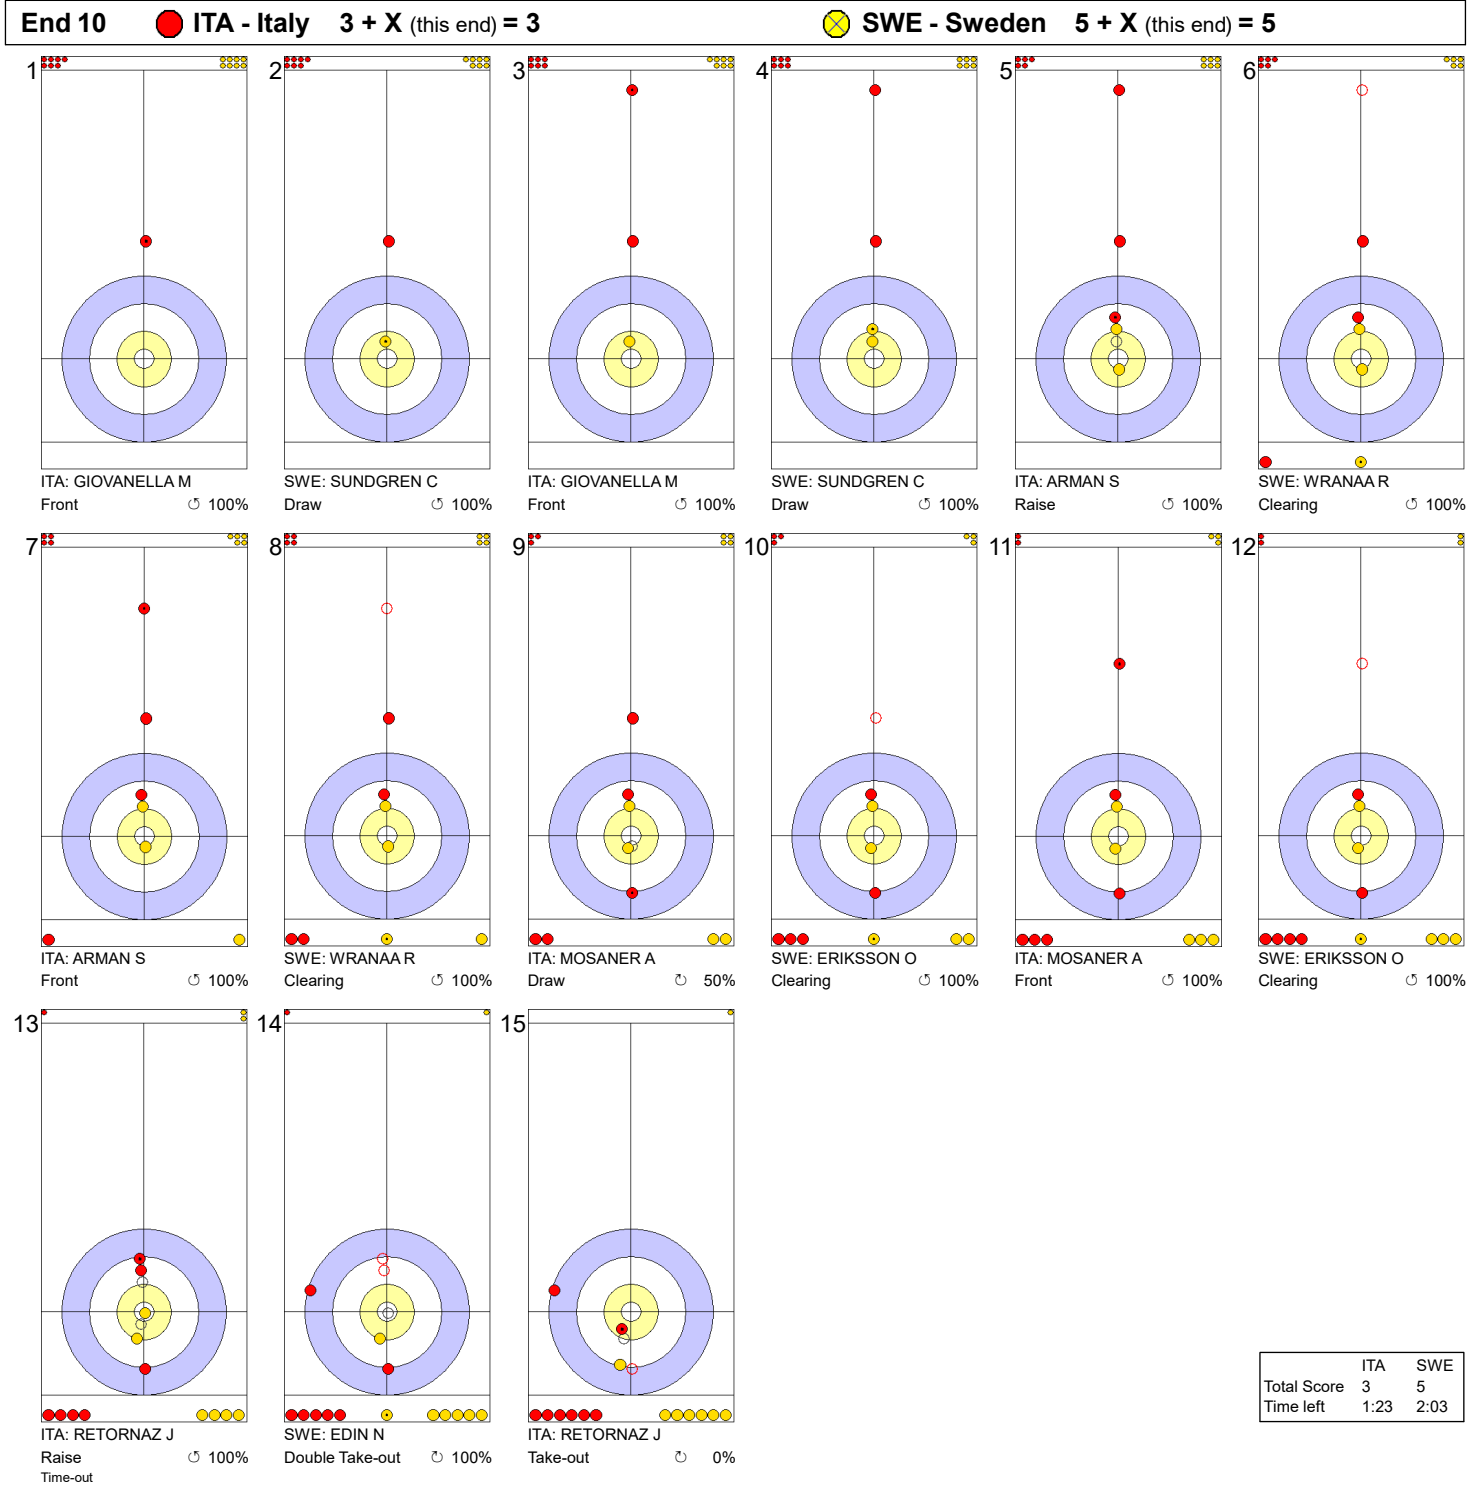

Game - Shot by Shot

**Legend:**  
 ↻ Clockwise      ↺ Counter-clockwise      - Not considered

Game - Shot by Shot

**Legend:**  
 ↻ Clockwise      ↺ Counter-clockwise      - Not considered

Game - Shot by Shot

**Legend:**  
 ↻ Clockwise      ↺ Counter-clockwise      - Not considered

Game - Shot by Shot

**Legend:**  
 ↻ Clockwise      ↺ Counter-clockwise      - Not considered

Game - Shot by Shot

**Legend:**  
 ↻ Clockwise      ↺ Counter-clockwise      - Not considered

**Legend:**  
 ↻ Clockwise      ↺ Counter-clockwise      - Not considered

Game - Shot by Shot

**Legend:**  
 ↻ Clockwise      ↺ Counter-clockwise      - Not considered

Game - Shot by Shot

**Legend:**  
 ↻ Clockwise      ↺ Counter-clockwise      - Not considered  
 X Unfinished end due to concession