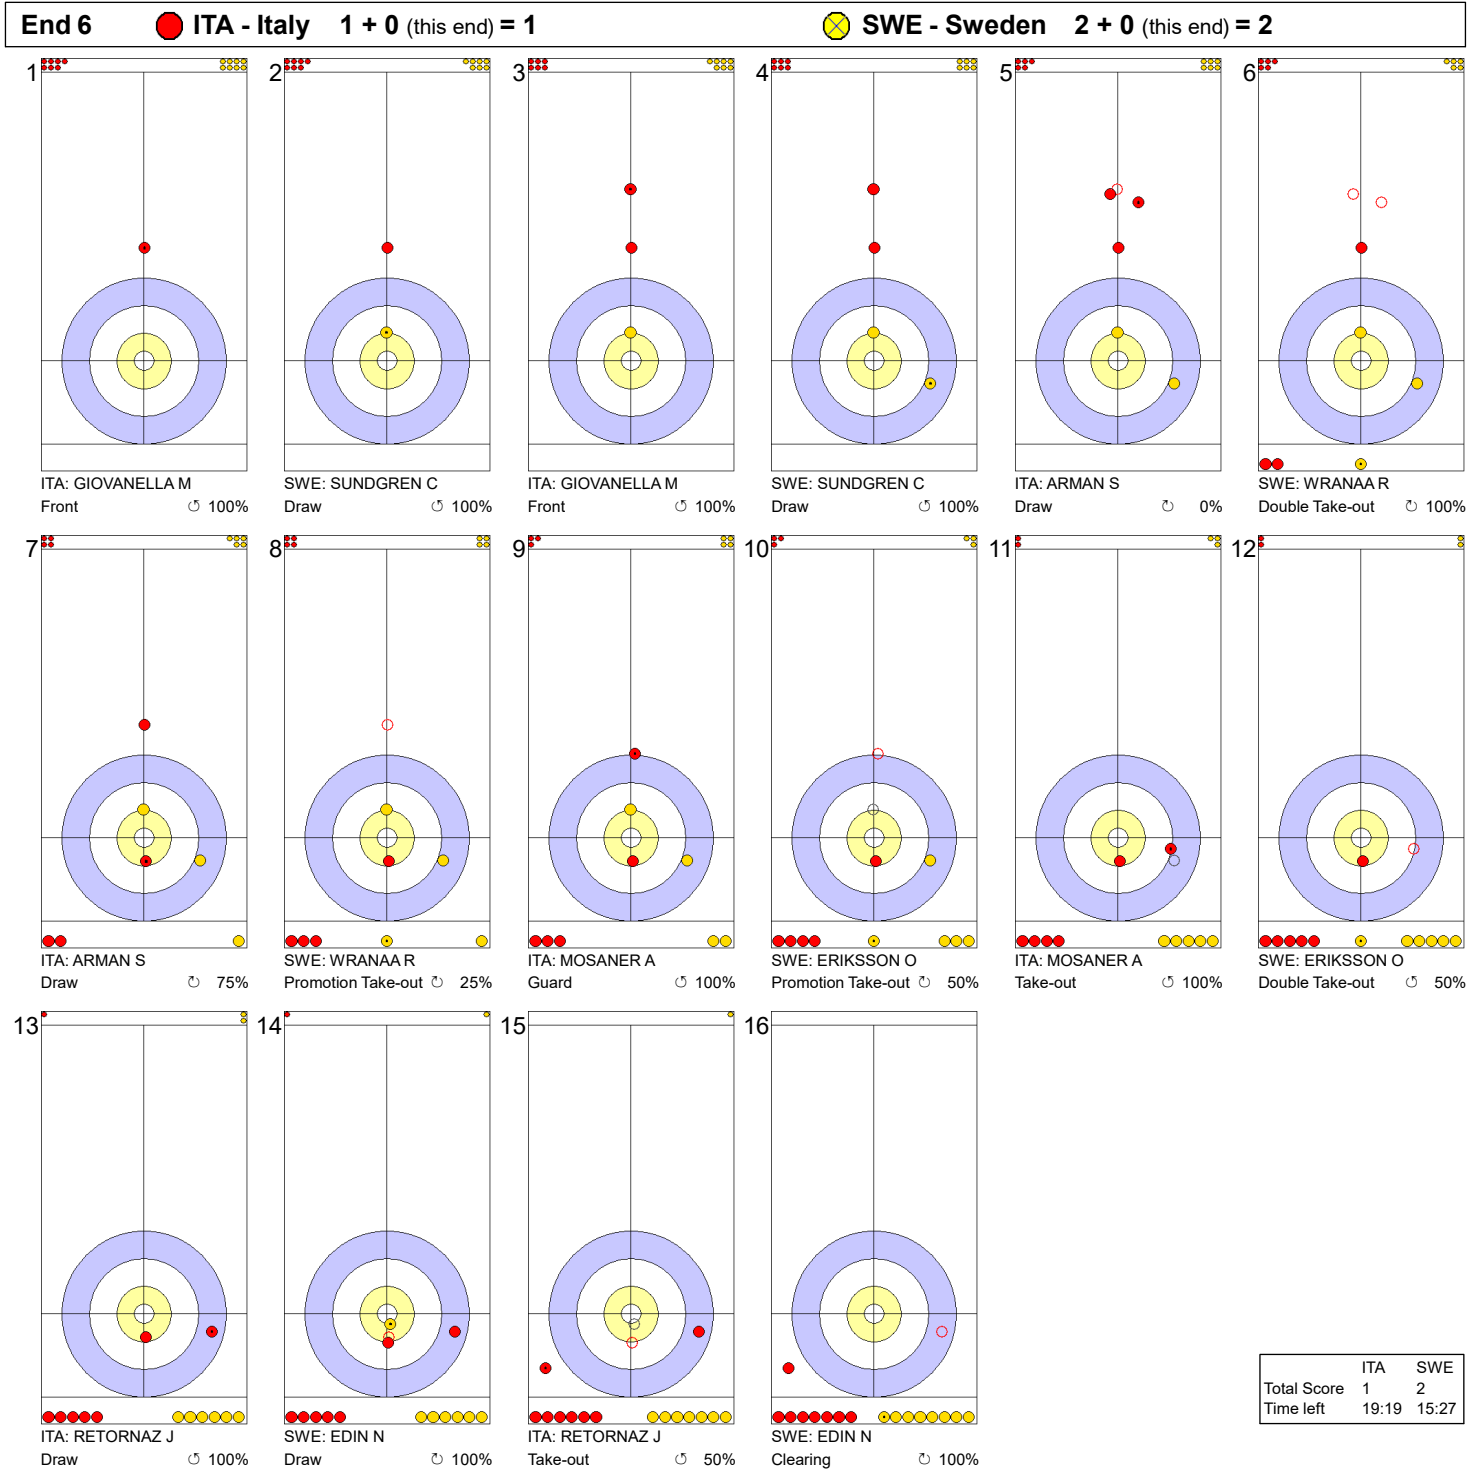

Game - Shot by Shot

**Legend:**  
 ↻ Clockwise      ↺ Counter-clockwise      - Not considered

Game - Shot by Shot

**Legend:**  
 ↻ Clockwise      ↺ Counter-clockwise      - Not considered

Game - Shot by Shot

**Legend:**  
 ↻ Clockwise      ↺ Counter-clockwise      - Not considered

Game - Shot by Shot

**Legend:**  
 ↻ Clockwise      ↺ Counter-clockwise      - Not considered

Game - Shot by Shot

**Legend:**  
 ↻ Clockwise      ↺ Counter-clockwise      - Not considered

**Legend:**  
 ↻ Clockwise      ↺ Counter-clockwise      - Not considered

Game - Shot by Shot

**Legend:**  
 ↻ Clockwise      ↺ Counter-clockwise      - Not considered

Game - Shot by Shot

**Legend:**  
 ↻ Clockwise      ↺ Counter-clockwise      - Not considered  
 X Unfinished end due to concession