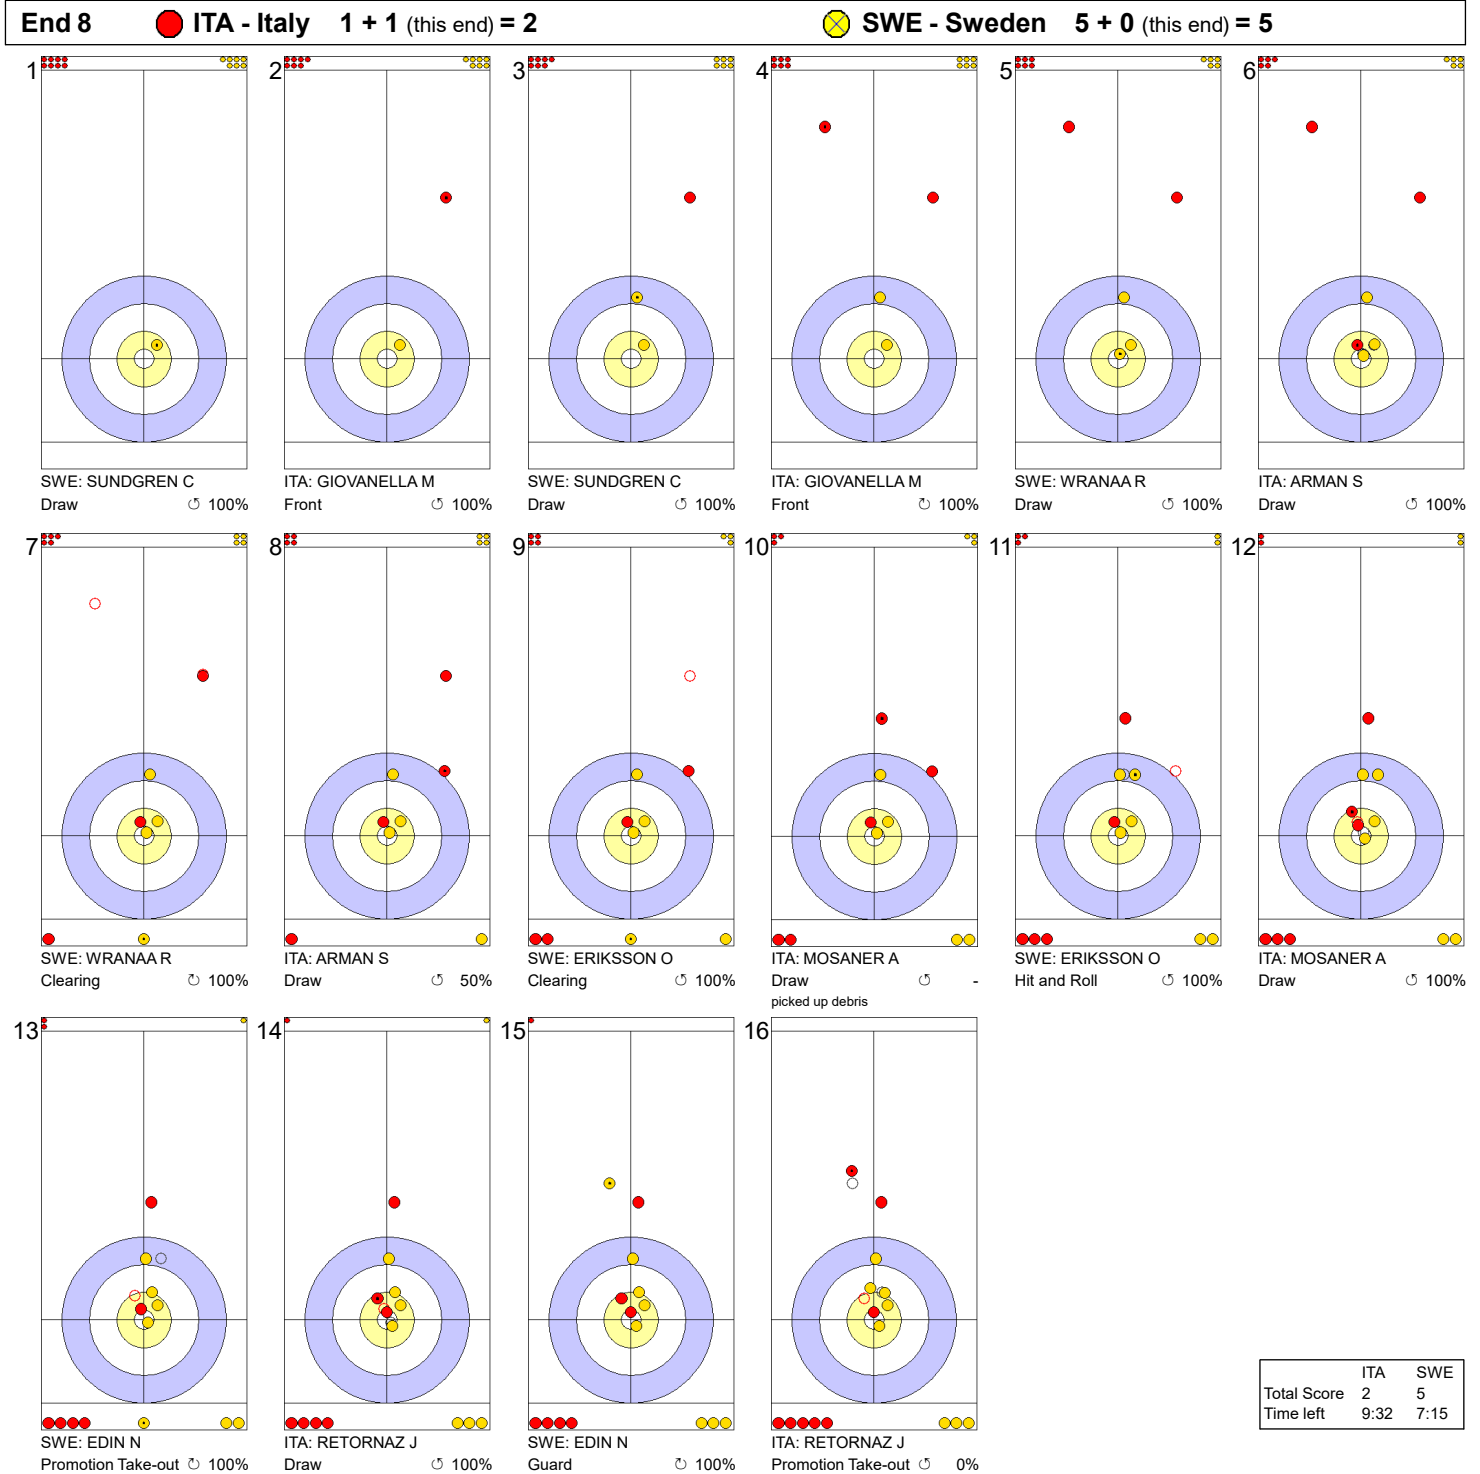

Game - Shot by Shot

**Legend:**  
 ↻ Clockwise      ↺ Counter-clockwise      - Not considered

Game - Shot by Shot

**Legend:**  
 ↻ Clockwise      ↺ Counter-clockwise      - Not considered

Game - Shot by Shot

**Legend:**  
 ↻ Clockwise      ↺ Counter-clockwise      - Not considered

Game - Shot by Shot

**Legend:**  
 ↻ Clockwise      ↺ Counter-clockwise      - Not considered

Game - Shot by Shot

**Legend:**  
 ↻ Clockwise      ↺ Counter-clockwise      - Not considered

**Legend:**  
 ↻ Clockwise      ↺ Counter-clockwise      - Not considered

Game - Shot by Shot

**Legend:**  
 ↻ Clockwise      ↺ Counter-clockwise      - Not considered

Game - Shot by Shot

**Legend:**  
 ↻ Clockwise      ↺ Counter-clockwise      - Not considered  
 X Unfinished end due to concession