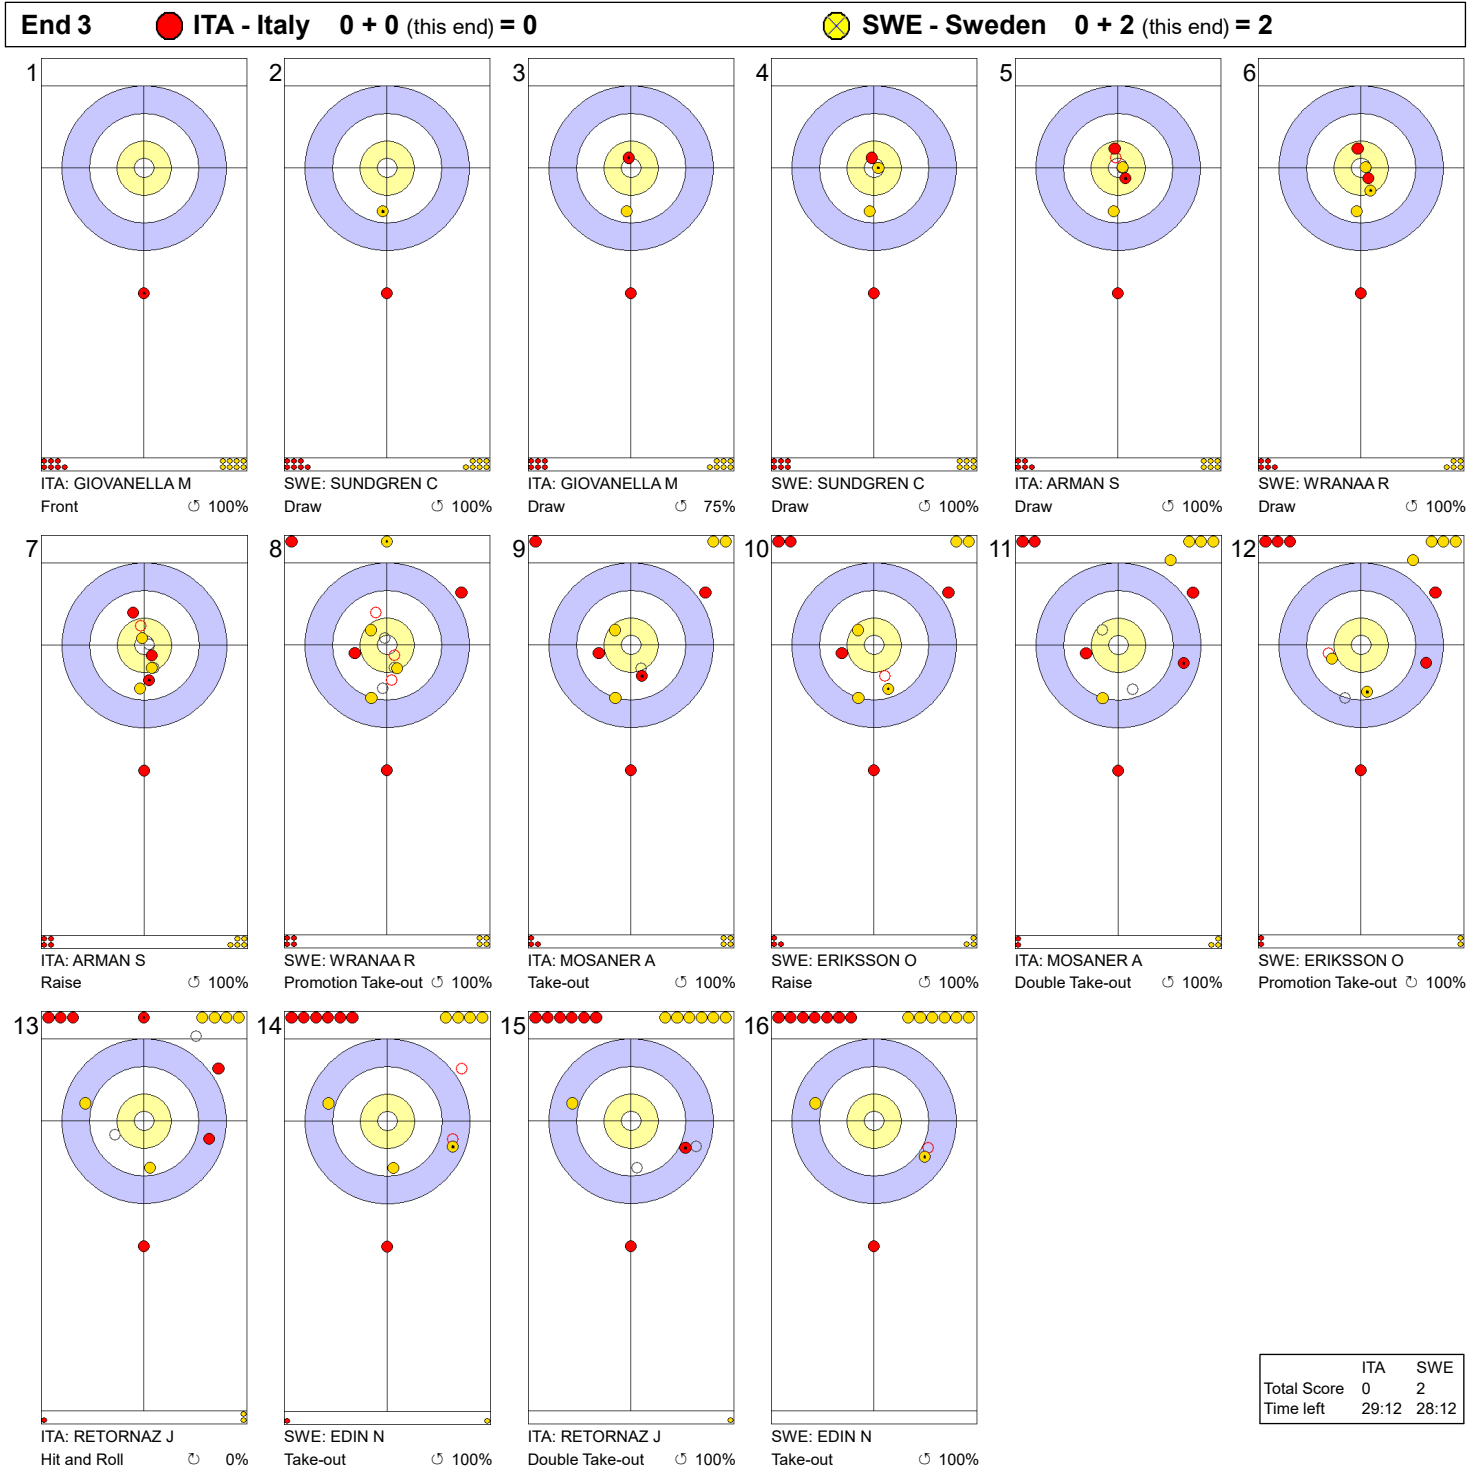

Game - Shot by Shot

**Legend:**  
 ↻ Clockwise      ↺ Counter-clockwise      - Not considered

Game - Shot by Shot

**Legend:**  
 ↻ Clockwise      ↺ Counter-clockwise      - Not considered

Game - Shot by Shot

**Legend:**  
 ↻ Clockwise      ↺ Counter-clockwise      - Not considered

Game - Shot by Shot

**Legend:**  
 ↻ Clockwise      ↺ Counter-clockwise      - Not considered

Game - Shot by Shot

**Legend:**  
 ↻ Clockwise      ↺ Counter-clockwise      - Not considered

**Legend:**  
 ↻ Clockwise      ↺ Counter-clockwise      - Not considered

Game - Shot by Shot

**Legend:**  
 ↻ Clockwise      ↺ Counter-clockwise      - Not considered

Game - Shot by Shot

**Legend:**  
 ↻ Clockwise      ↺ Counter-clockwise      - Not considered  
 X Unfinished end due to concession