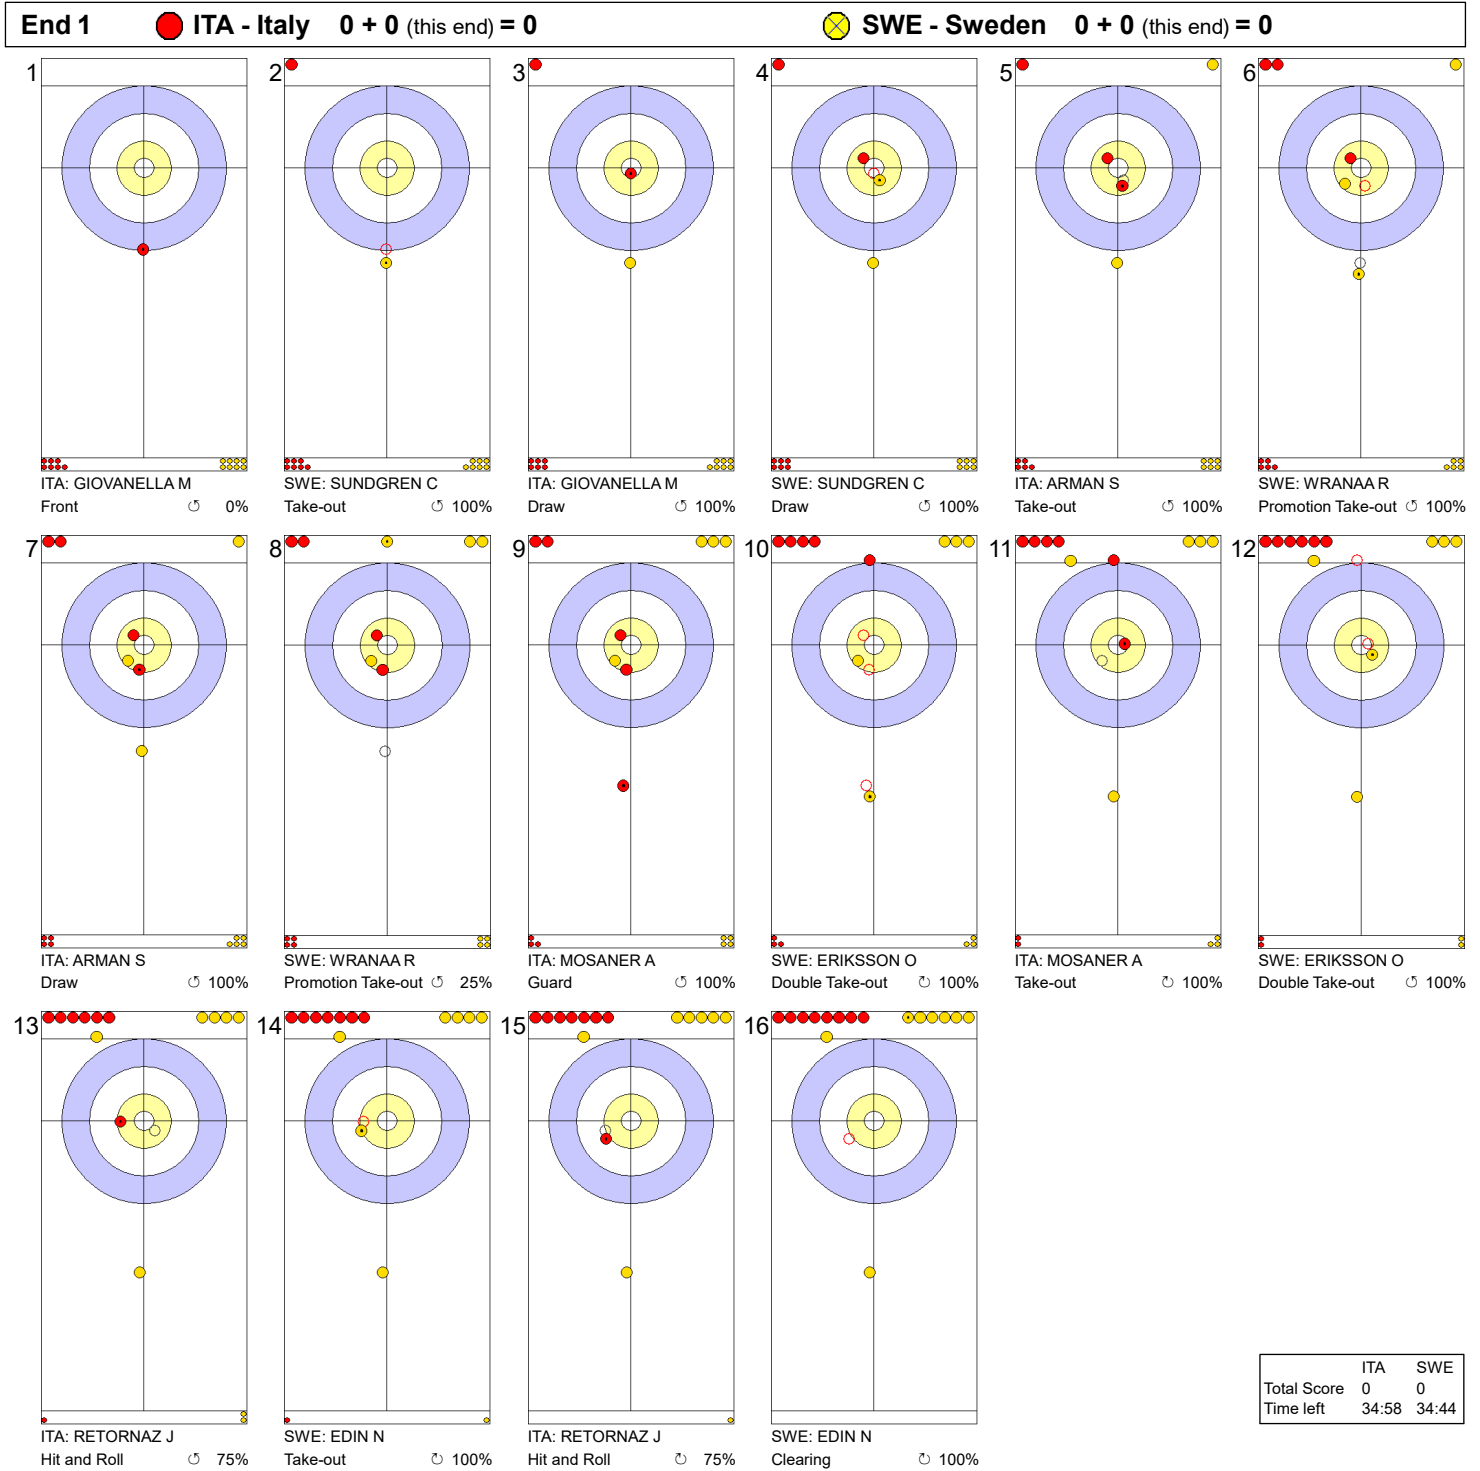

Game - Shot by Shot

**Legend:**  
 ↻ Clockwise      ↺ Counter-clockwise      - Not considered

Game - Shot by Shot

**Legend:**  
 ↻ Clockwise      ↺ Counter-clockwise      - Not considered

Game - Shot by Shot

**Legend:**  
 ↻ Clockwise      ↺ Counter-clockwise      - Not considered

Game - Shot by Shot

**Legend:**  
 ↻ Clockwise      ↺ Counter-clockwise      - Not considered

Game - Shot by Shot

**Legend:**  
 ↻ Clockwise      ↺ Counter-clockwise      - Not considered

**Legend:**  
 ↻ Clockwise      ↺ Counter-clockwise      - Not considered

Game - Shot by Shot

**Legend:**  
 ↻ Clockwise      ↺ Counter-clockwise      - Not considered

Game - Shot by Shot

**Legend:**  
 ↻ Clockwise      ↺ Counter-clockwise      - Not considered  
 X Unfinished end due to concession