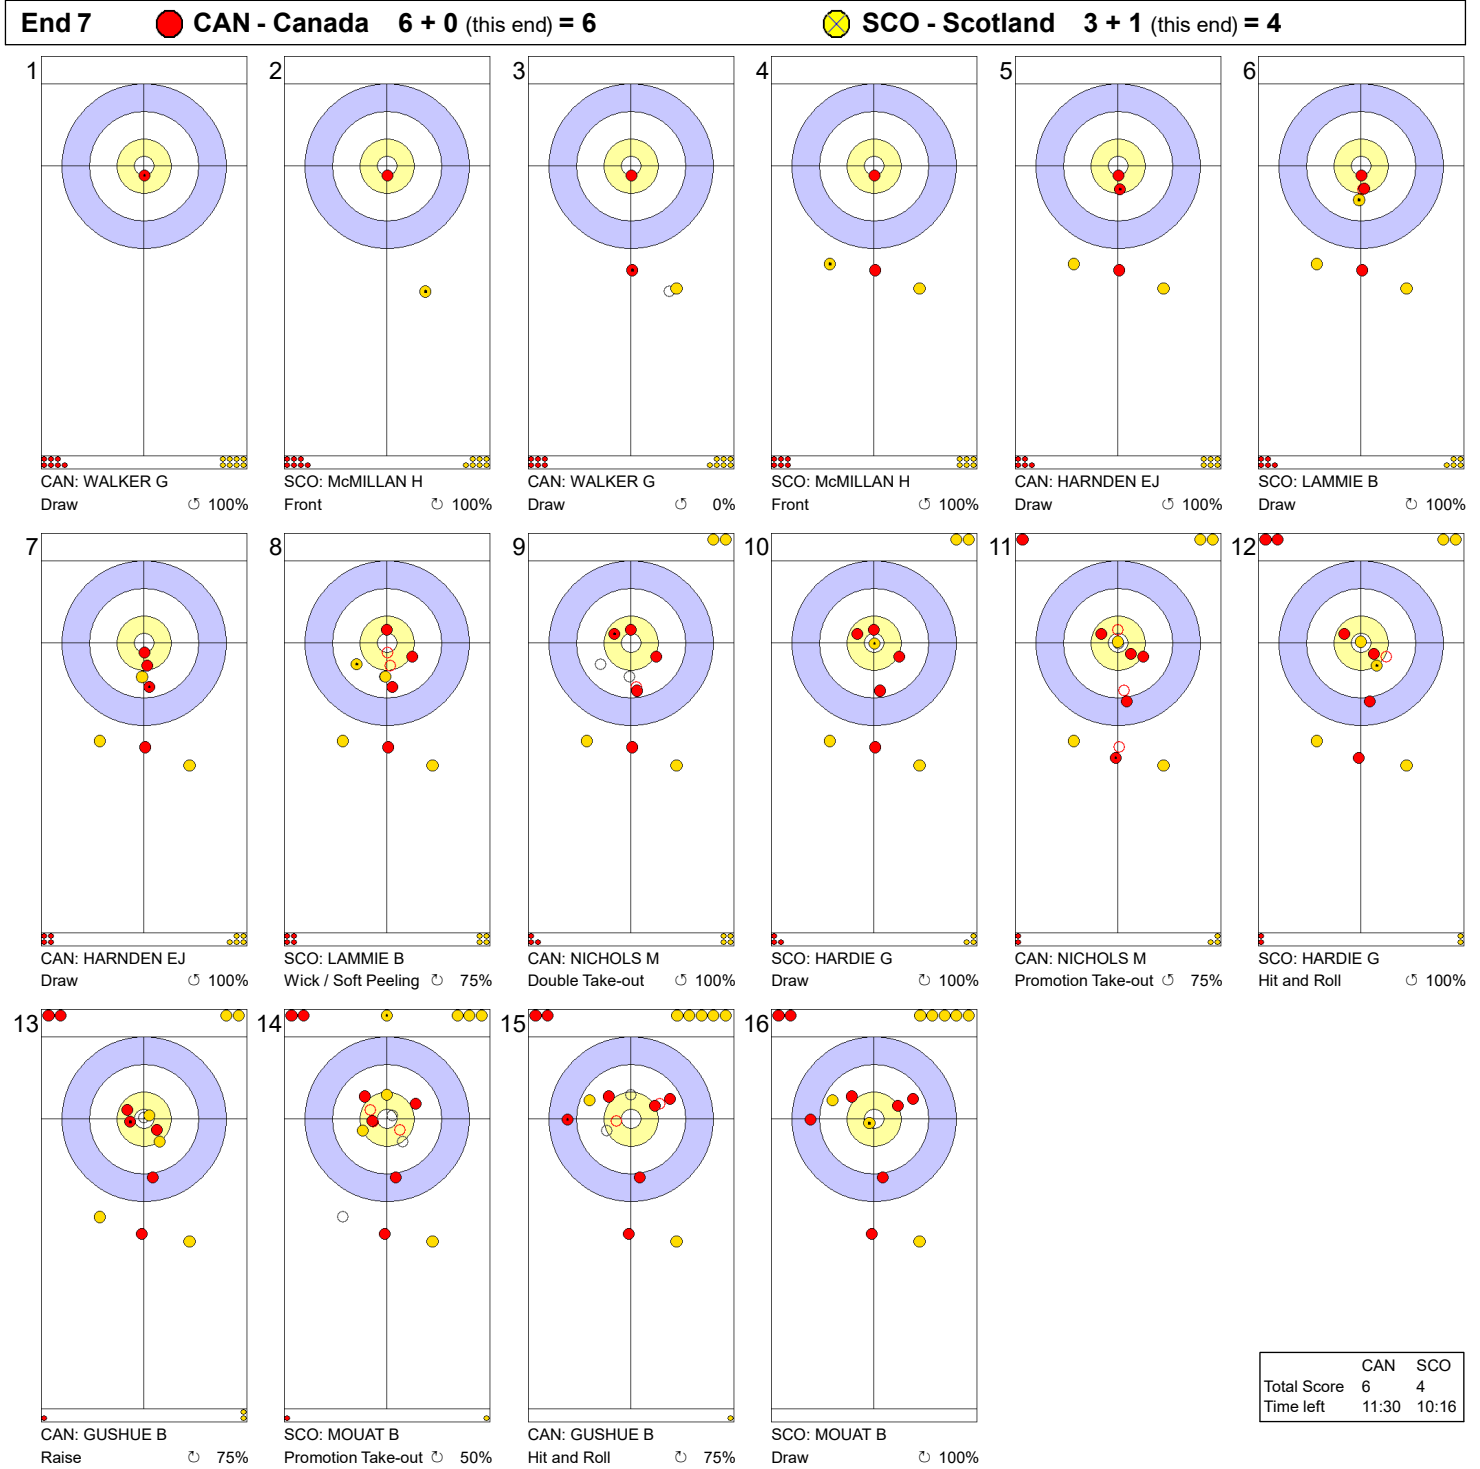

Game - Shot by Shot

**Legend:**  
 Clockwise     Counter-clockwise    - Not considered

Game - Shot by Shot

**Legend:**  
 ↻ Clockwise      ↺ Counter-clockwise      - Not considered

### Game - Shot by Shot

**Legend:**  
 Clockwise     Counter-clockwise    - Not considered

Game - Shot by Shot

**Legend:**  
 ↻ Clockwise      ↺ Counter-clockwise      - Not considered

Game - Shot by Shot

**Legend:**  
 ↻ Clockwise      ↺ Counter-clockwise      - Not considered

SAT 6 APR 2024  
Start Time 16:00

Semi-final - Sheet D

**Game - Shot by Shot**

**Legend:**  
 ↻ Clockwise      ↺ Counter-clockwise      - Not considered

Game - Shot by Shot

**Legend:**  
 Clockwise   
  Counter-clockwise   
 - Not considered