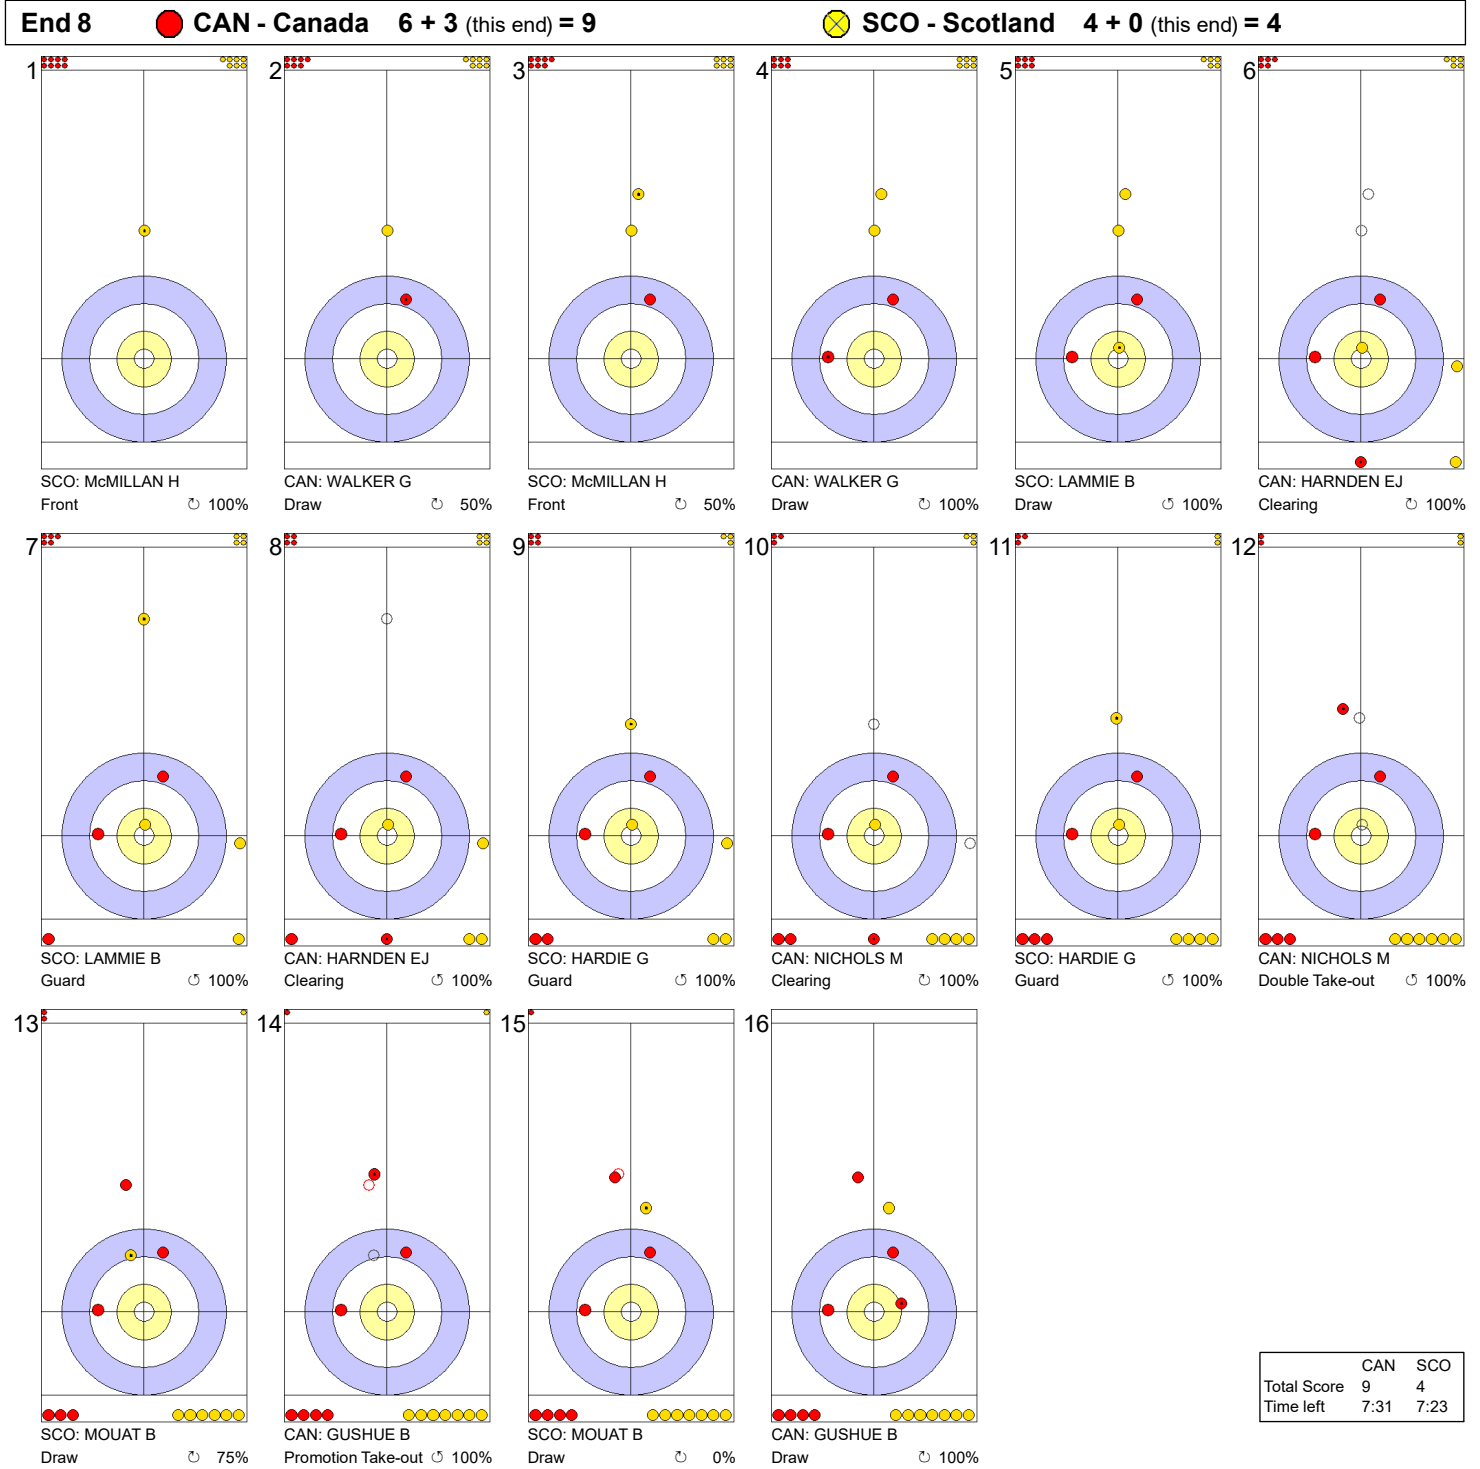

Game - Shot by Shot

**Legend:**  
 Clockwise     Counter-clockwise    - Not considered

Game - Shot by Shot

**Legend:**  
 ↻ Clockwise      ↺ Counter-clockwise      - Not considered

### Game - Shot by Shot

**Legend:**  
 Clockwise     Counter-clockwise    - Not considered

Game - Shot by Shot

**Legend:**  
 ↻ Clockwise      ↺ Counter-clockwise      - Not considered

Game - Shot by Shot

**Legend:**  
 ↻ Clockwise      ↺ Counter-clockwise      - Not considered

SAT 6 APR 2024  
Start Time 16:00

Semi-final - Sheet D

**Game - Shot by Shot**

**Legend:**  
 ↻ Clockwise      ↺ Counter-clockwise      - Not considered

Game - Shot by Shot

**Legend:**  
 Clockwise   
  Counter-clockwise   
 - Not considered