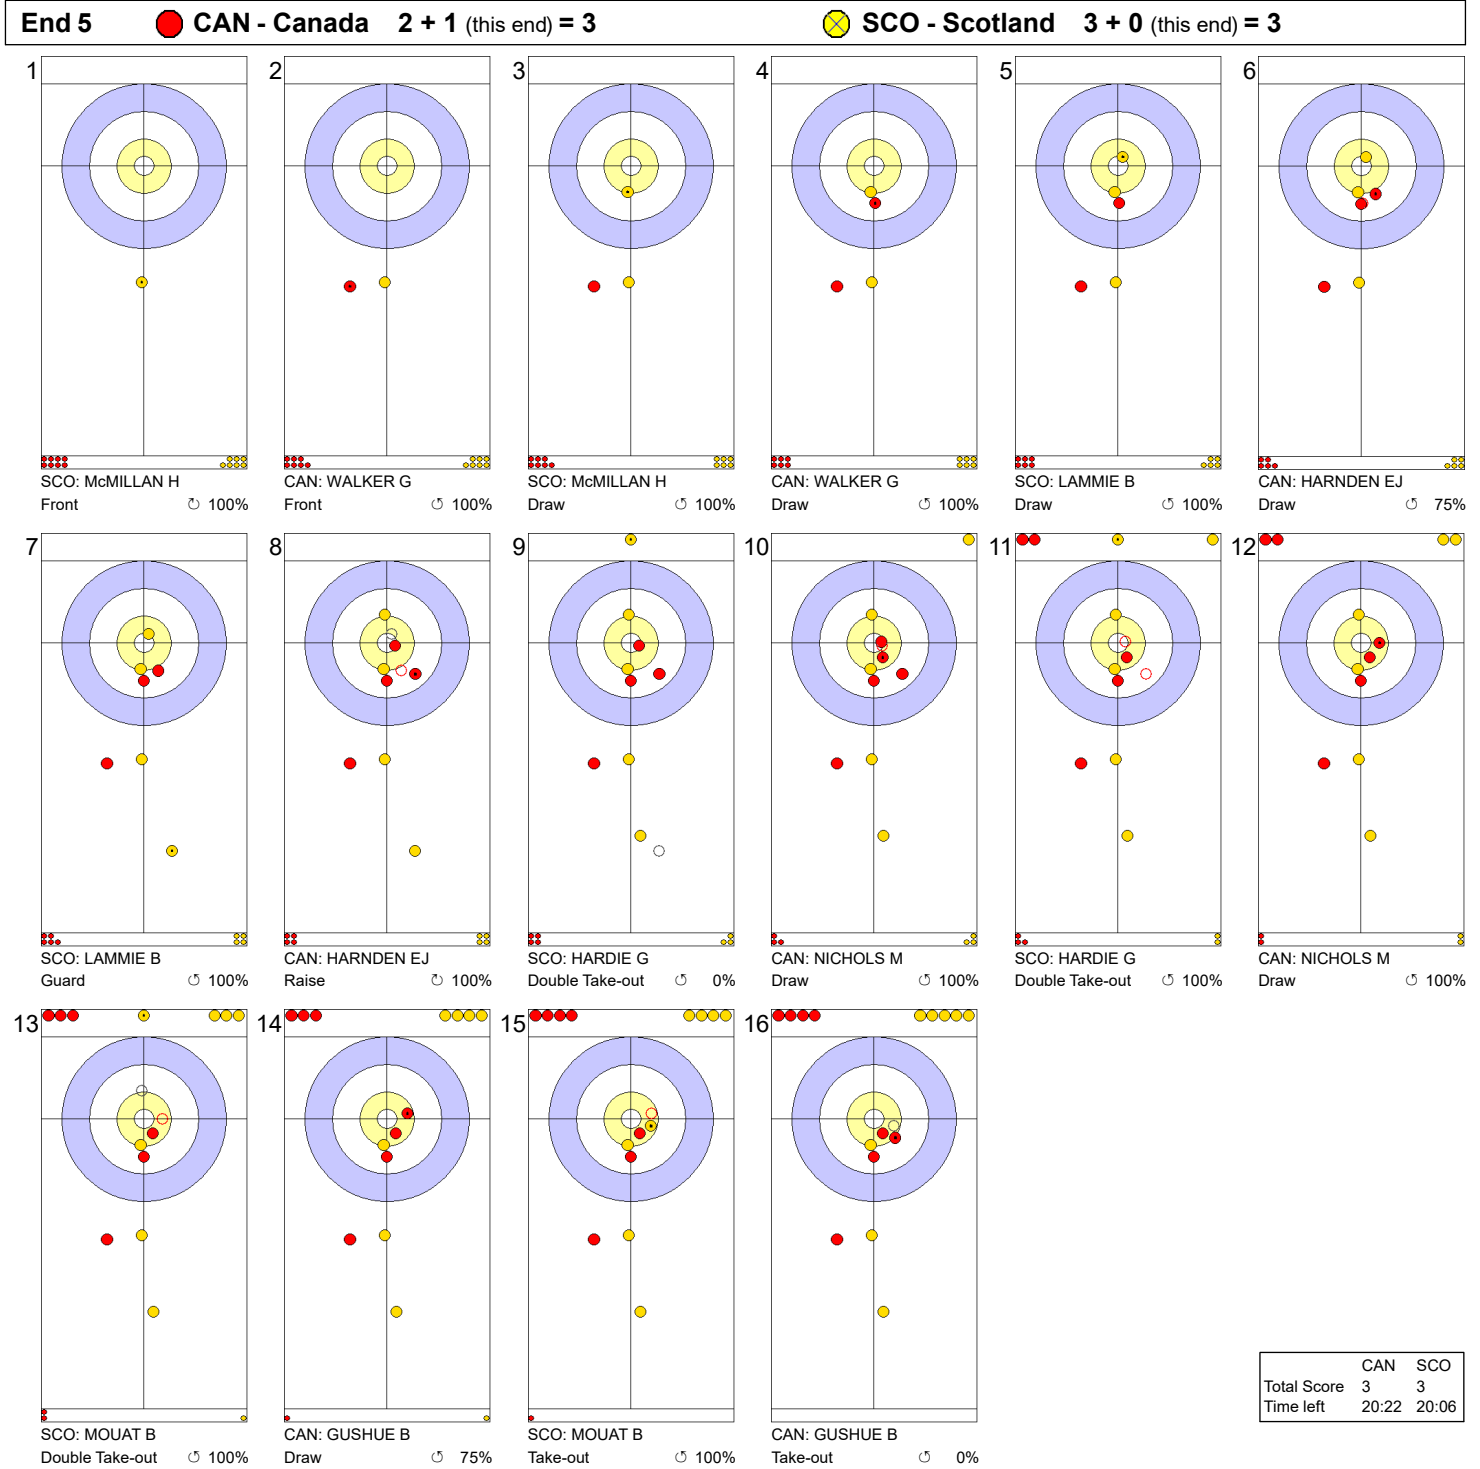

Game - Shot by Shot

**Legend:**  
 Clockwise     Counter-clockwise    - Not considered

Game - Shot by Shot

**Legend:**  
 ↻ Clockwise      ↺ Counter-clockwise      - Not considered

### Game - Shot by Shot

**Legend:**  
 Clockwise     Counter-clockwise    - Not considered

Game - Shot by Shot

**Legend:**  
 ↻ Clockwise      ↺ Counter-clockwise      - Not considered

Game - Shot by Shot

**Legend:**  
 ↻ Clockwise      ↺ Counter-clockwise      - Not considered

SAT 6 APR 2024  
Start Time 16:00

Semi-final - Sheet D

**Game - Shot by Shot**

**Legend:**  
 ↻ Clockwise      ↺ Counter-clockwise      - Not considered

Game - Shot by Shot

**Legend:**  
 Clockwise   
  Counter-clockwise   
 - Not considered