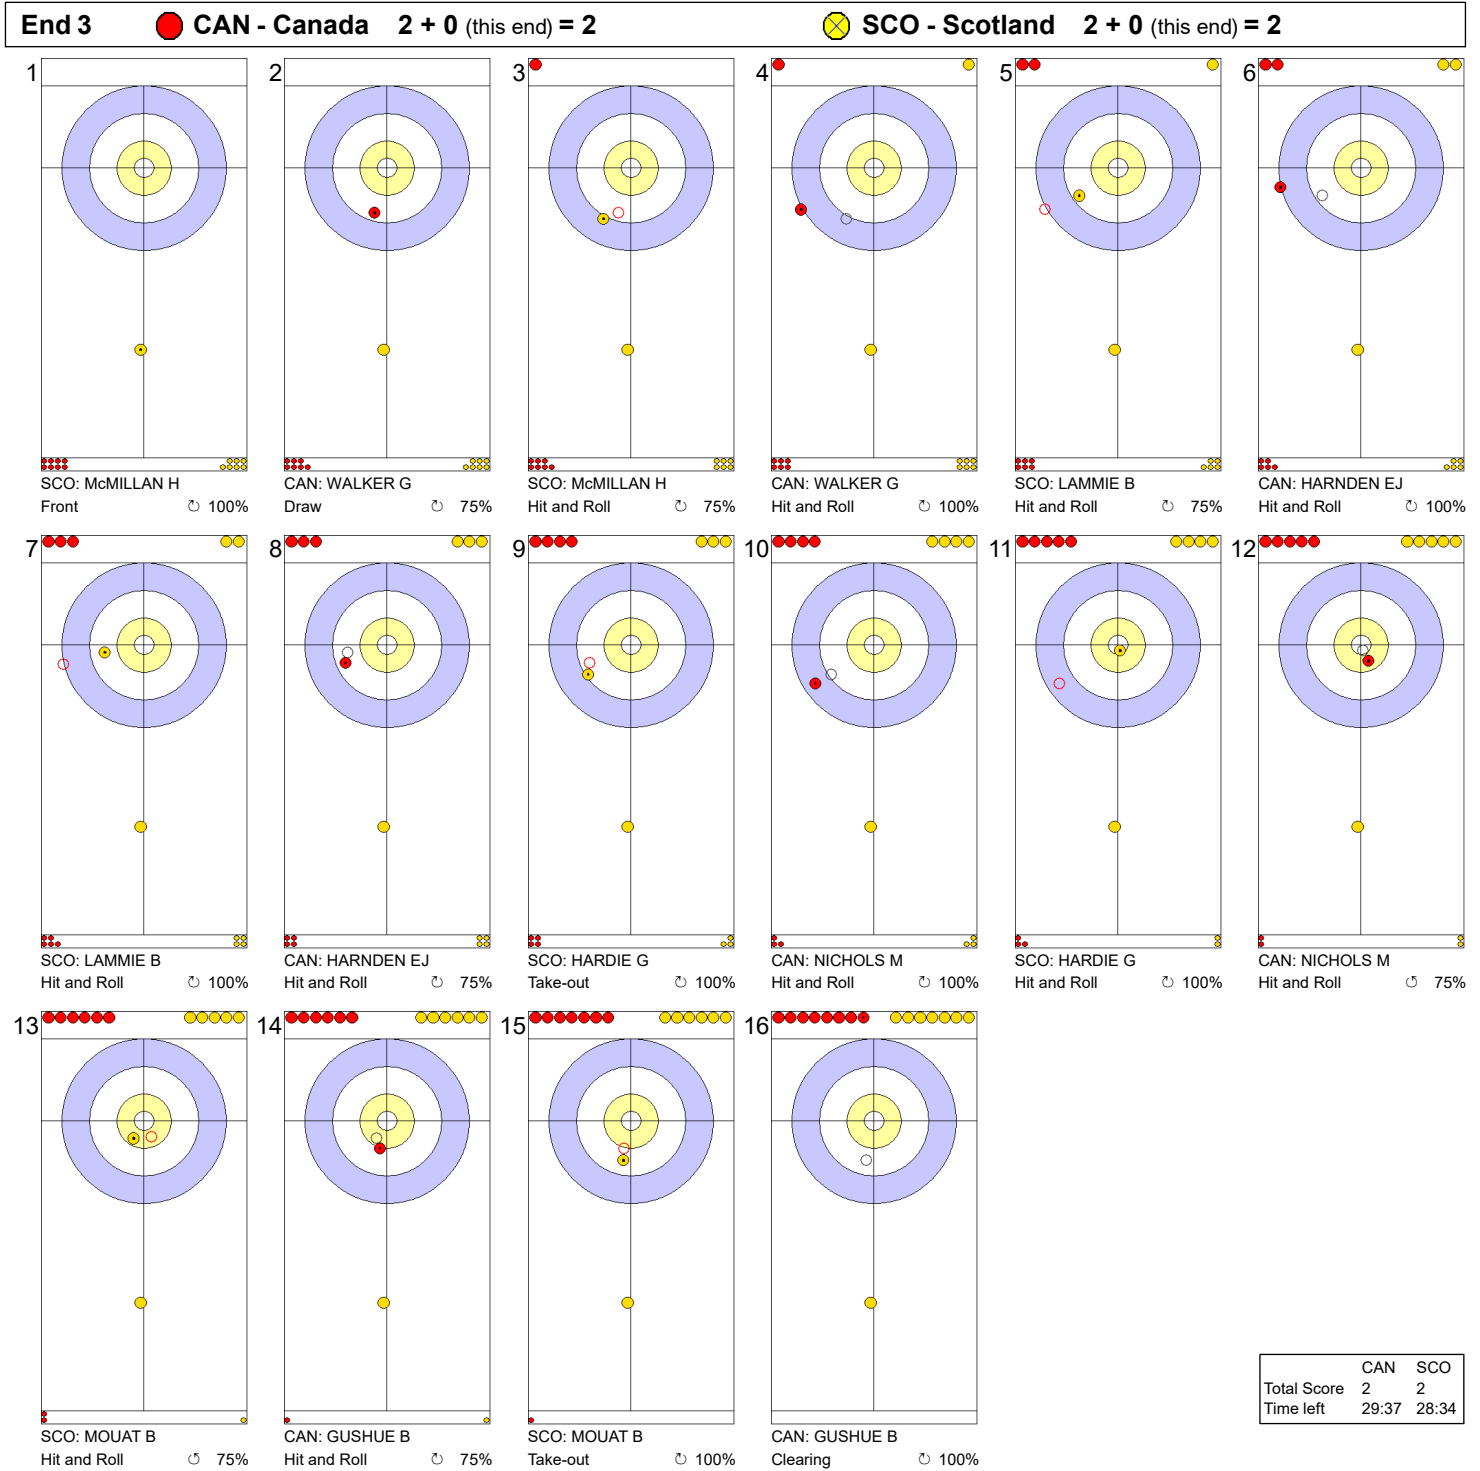

Game - Shot by Shot

**Legend:**  
 Clockwise     Counter-clockwise    - Not considered

Game - Shot by Shot

**Legend:**  
 ↻ Clockwise      ↺ Counter-clockwise      - Not considered

### Game - Shot by Shot

**Legend:**  
 Clockwise     Counter-clockwise    - Not considered

Game - Shot by Shot

**Legend:**  
 ↻ Clockwise      ↺ Counter-clockwise      - Not considered

Game - Shot by Shot

**Legend:**  
 ↻ Clockwise      ↺ Counter-clockwise      - Not considered

SAT 6 APR 2024  
Start Time 16:00

Semi-final - Sheet D

**Game - Shot by Shot**

**Legend:**  
 ↻ Clockwise      ↺ Counter-clockwise      - Not considered

Game - Shot by Shot

**Legend:**  
 Clockwise   
  Counter-clockwise   
 - Not considered