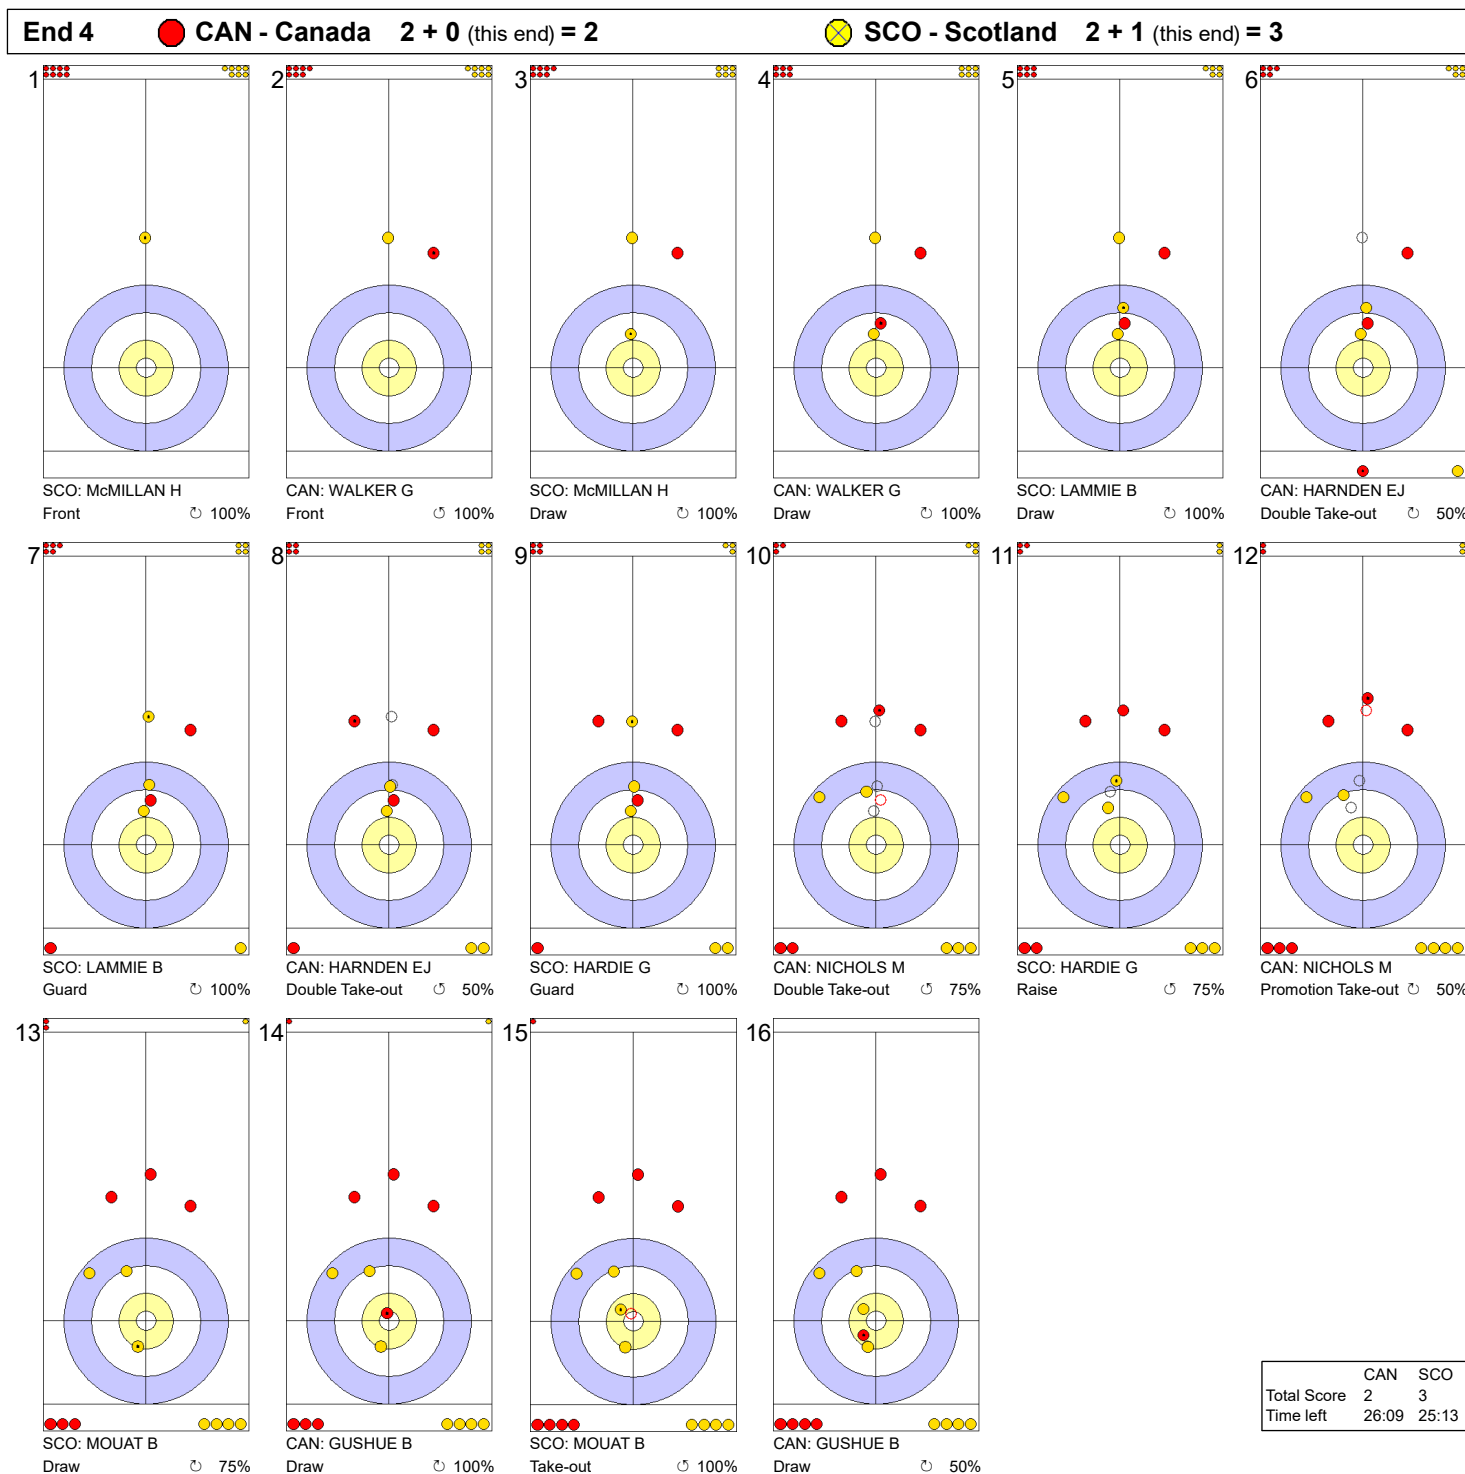

Game - Shot by Shot

**Legend:**  
 Clockwise     Counter-clockwise    - Not considered

Game - Shot by Shot

**Legend:**  
 ↻ Clockwise      ↺ Counter-clockwise      - Not considered

### Game - Shot by Shot

**Legend:**  
 Clockwise     Counter-clockwise    - Not considered

Game - Shot by Shot

**Legend:**  
 ↻ Clockwise      ↺ Counter-clockwise      - Not considered

Game - Shot by Shot

**Legend:**  
 ↻ Clockwise      ↺ Counter-clockwise      - Not considered

SAT 6 APR 2024  
Start Time 16:00

Semi-final - Sheet D

**Game - Shot by Shot**

**Legend:**  
 ↻ Clockwise      ↺ Counter-clockwise      - Not considered

Game - Shot by Shot

**Legend:**  
 Clockwise   
  Counter-clockwise   
 - Not considered