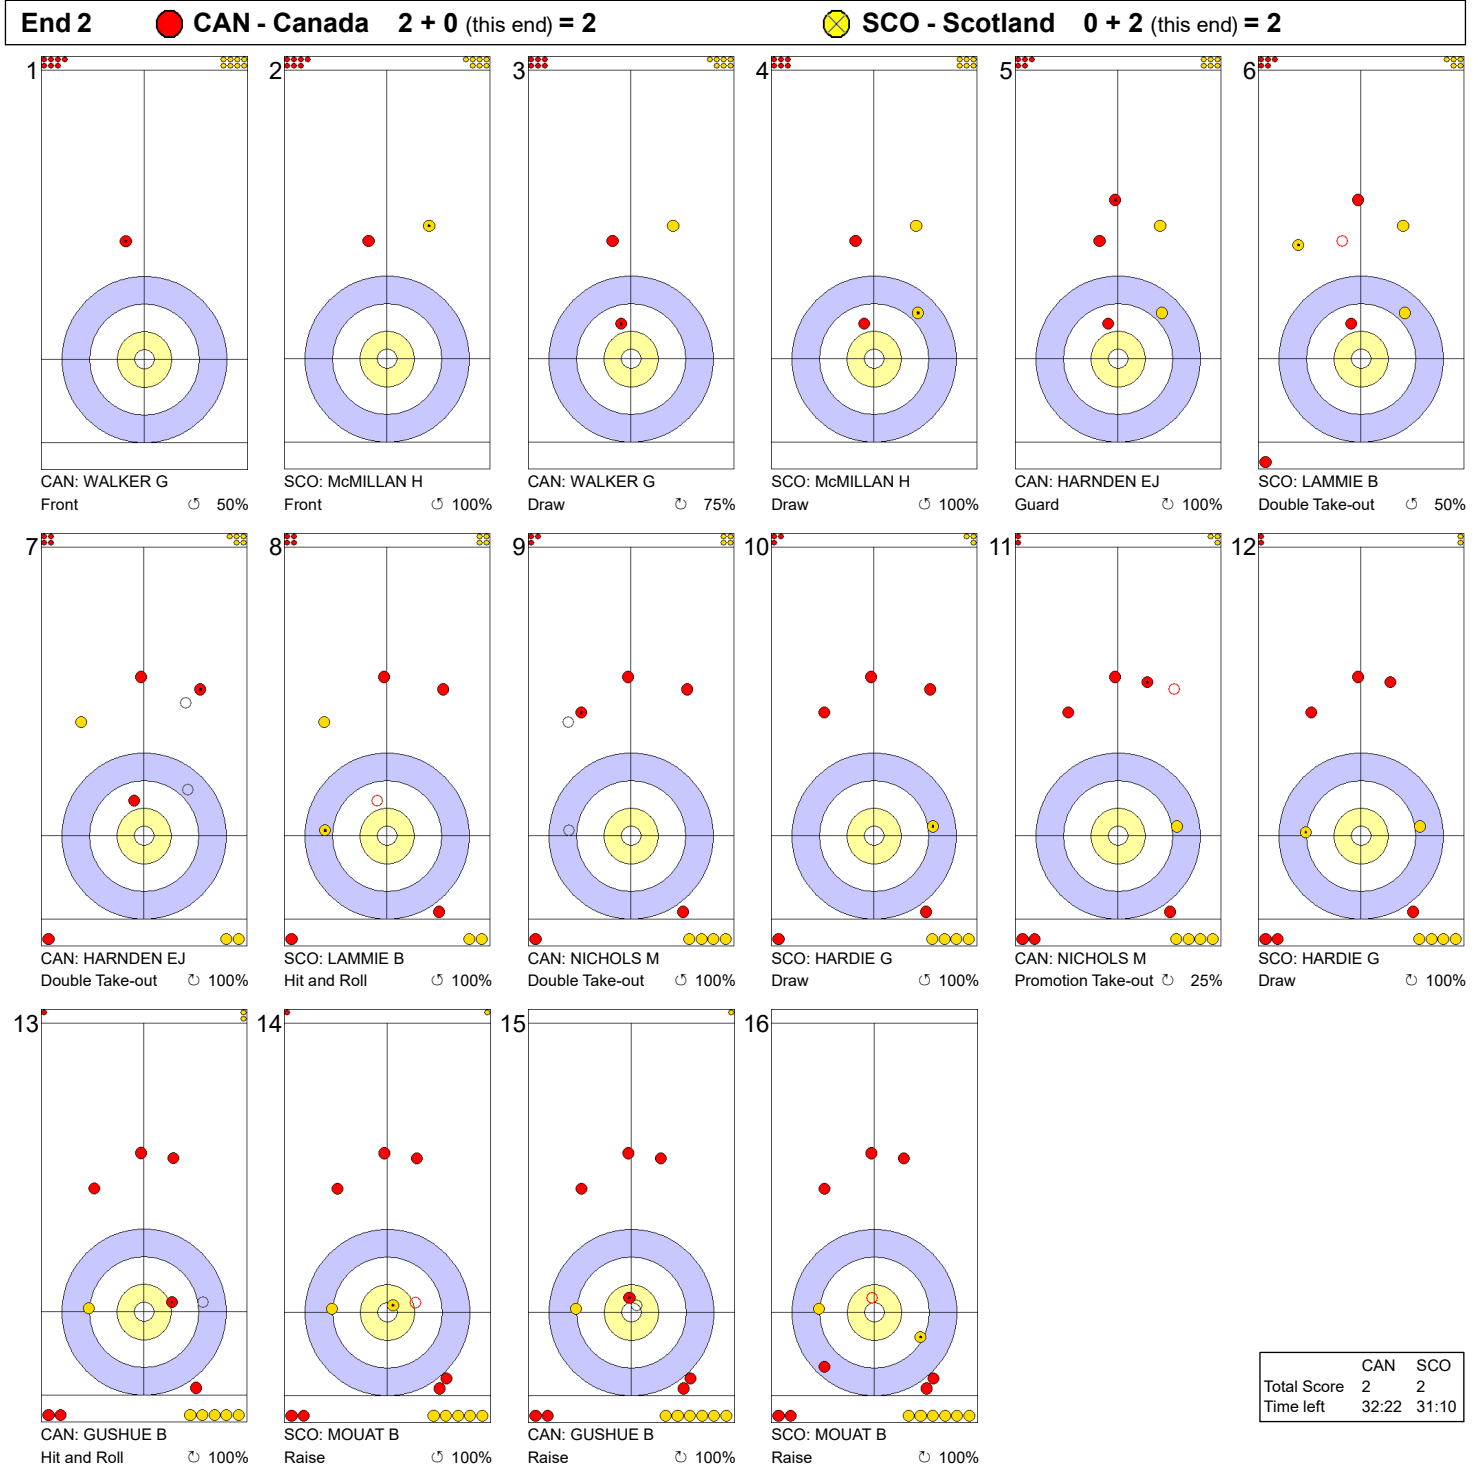

Game - Shot by Shot

**Legend:**  
 Clockwise     Counter-clockwise    - Not considered

Game - Shot by Shot

**Legend:**  
 ↻ Clockwise      ↺ Counter-clockwise      - Not considered

### Game - Shot by Shot

**Legend:**  
 Clockwise     Counter-clockwise    - Not considered

Game - Shot by Shot

**Legend:**  
 ↻ Clockwise      ↺ Counter-clockwise      - Not considered

Game - Shot by Shot

**Legend:**  
 ↻ Clockwise      ↺ Counter-clockwise      - Not considered

SAT 6 APR 2024  
Start Time 16:00

Semi-final - Sheet D

**Game - Shot by Shot**

**Legend:**  
 ↻ Clockwise      ↺ Counter-clockwise      - Not considered

Game - Shot by Shot

**Legend:**  
 Clockwise   
  Counter-clockwise   
 - Not considered