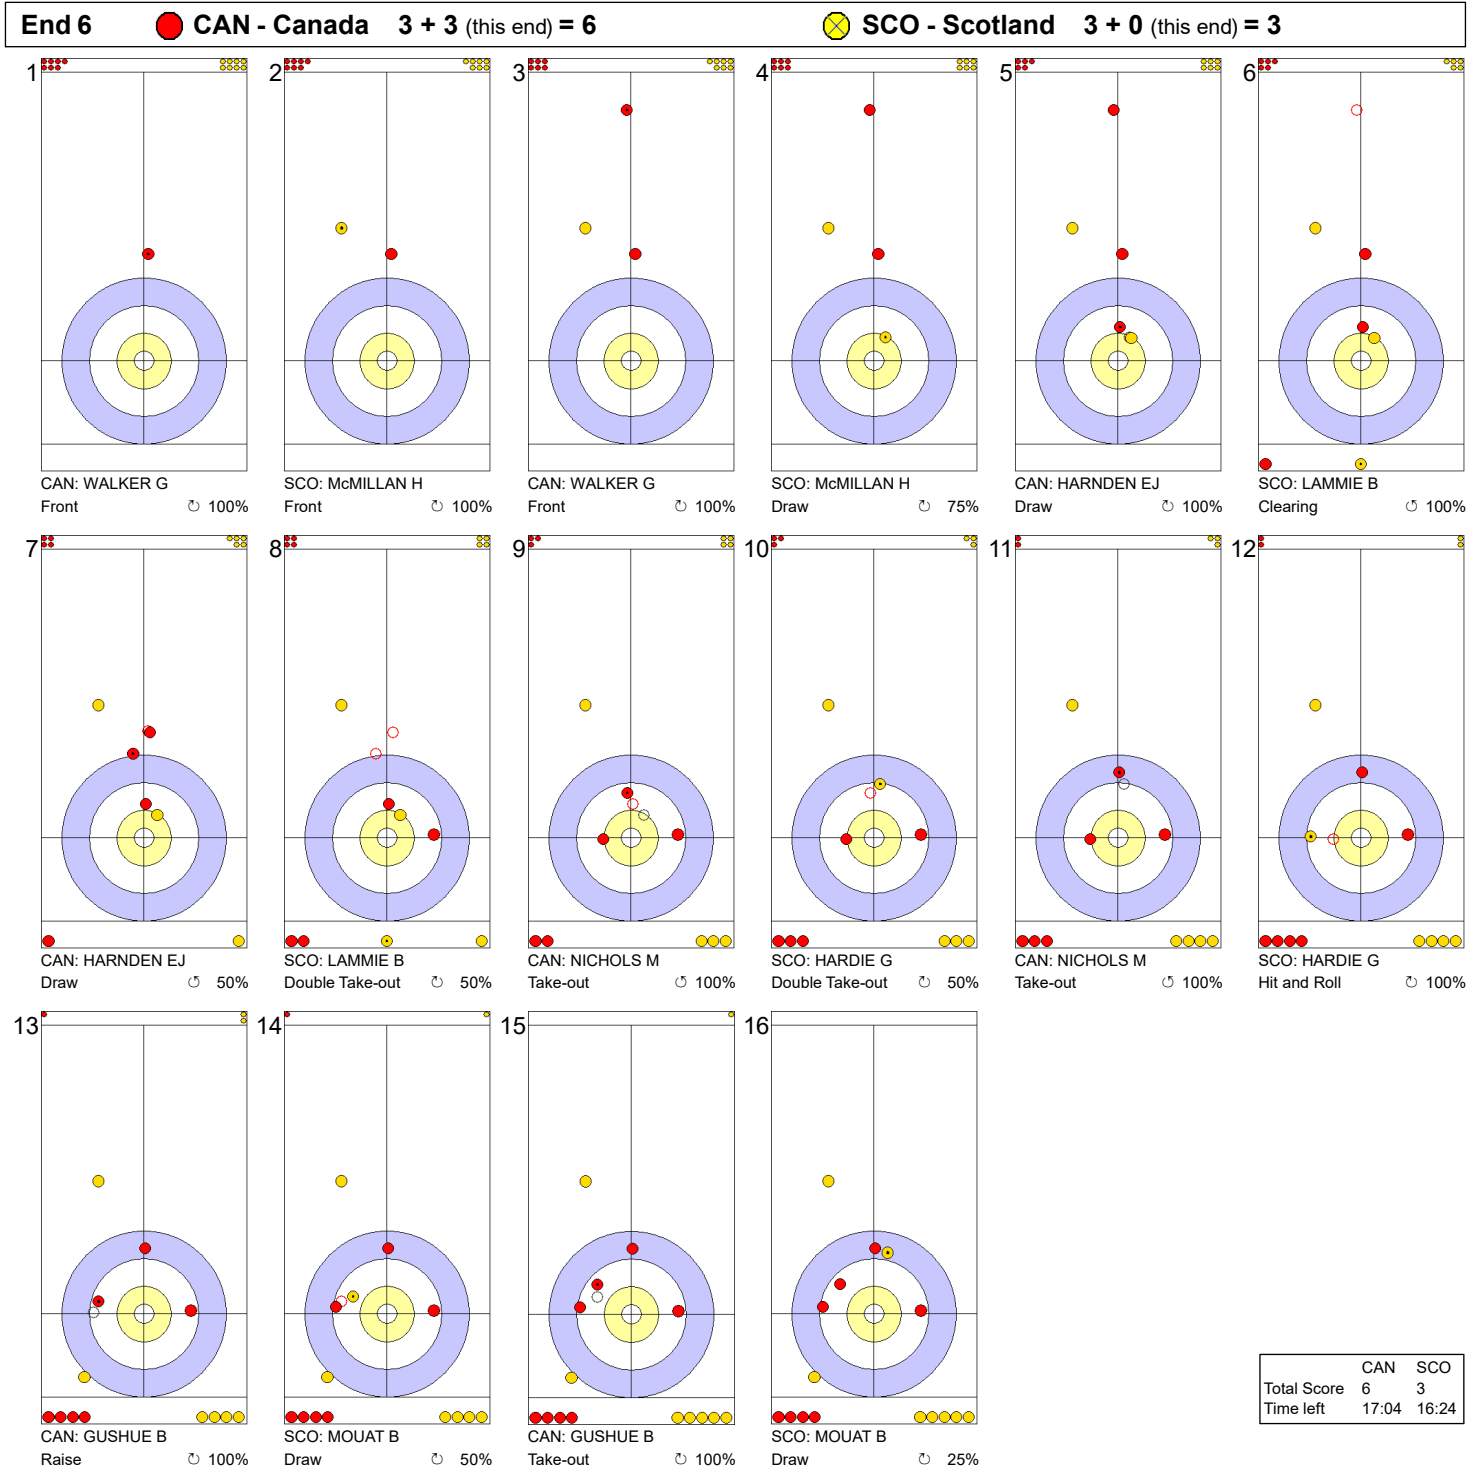

Game - Shot by Shot

**Legend:**  
 Clockwise     Counter-clockwise    - Not considered

Game - Shot by Shot

**Legend:**  
 ↻ Clockwise      ↺ Counter-clockwise      - Not considered

### Game - Shot by Shot

**Legend:**  
 Clockwise     Counter-clockwise    - Not considered

Game - Shot by Shot

**Legend:**  
 ↻ Clockwise      ↺ Counter-clockwise      - Not considered

Game - Shot by Shot

**Legend:**  
 ↻ Clockwise      ↺ Counter-clockwise      - Not considered

SAT 6 APR 2024  
Start Time 16:00

Semi-final - Sheet D

**Game - Shot by Shot**

**Legend:**  
 ↻ Clockwise      ↺ Counter-clockwise      - Not considered

Game - Shot by Shot

**Legend:**  
 Clockwise   
  Counter-clockwise   
 - Not considered