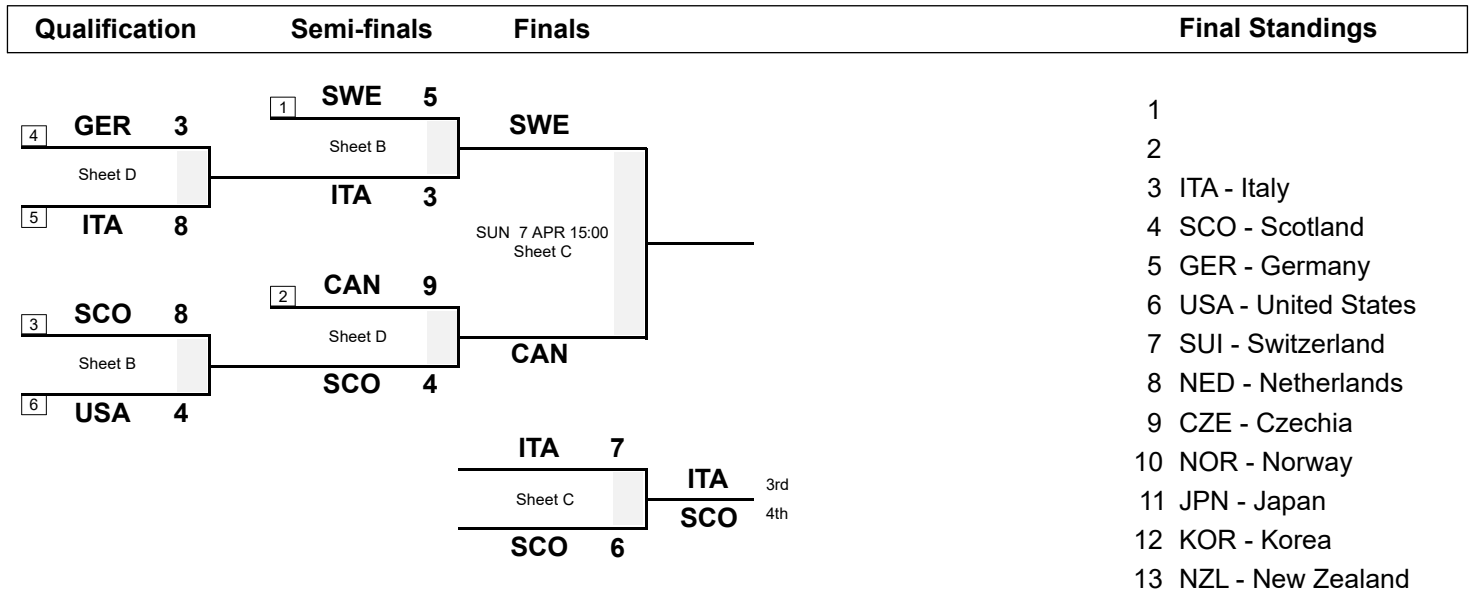

### Session Results and Standings

Sheet	Team	LSFE	1	2	3	4	5	6	7	8	9	10	Extra Ends	Total
C	SCO - Scotland	*	1	0	1	0	2	0	0	0	2	0	0	6
	ITA - Italy		0	1	0	1	0	0	1	0	0	3	1	7

### Play-offs Bracket

**Legend:**  
LSFE(\*) Last Stone First End