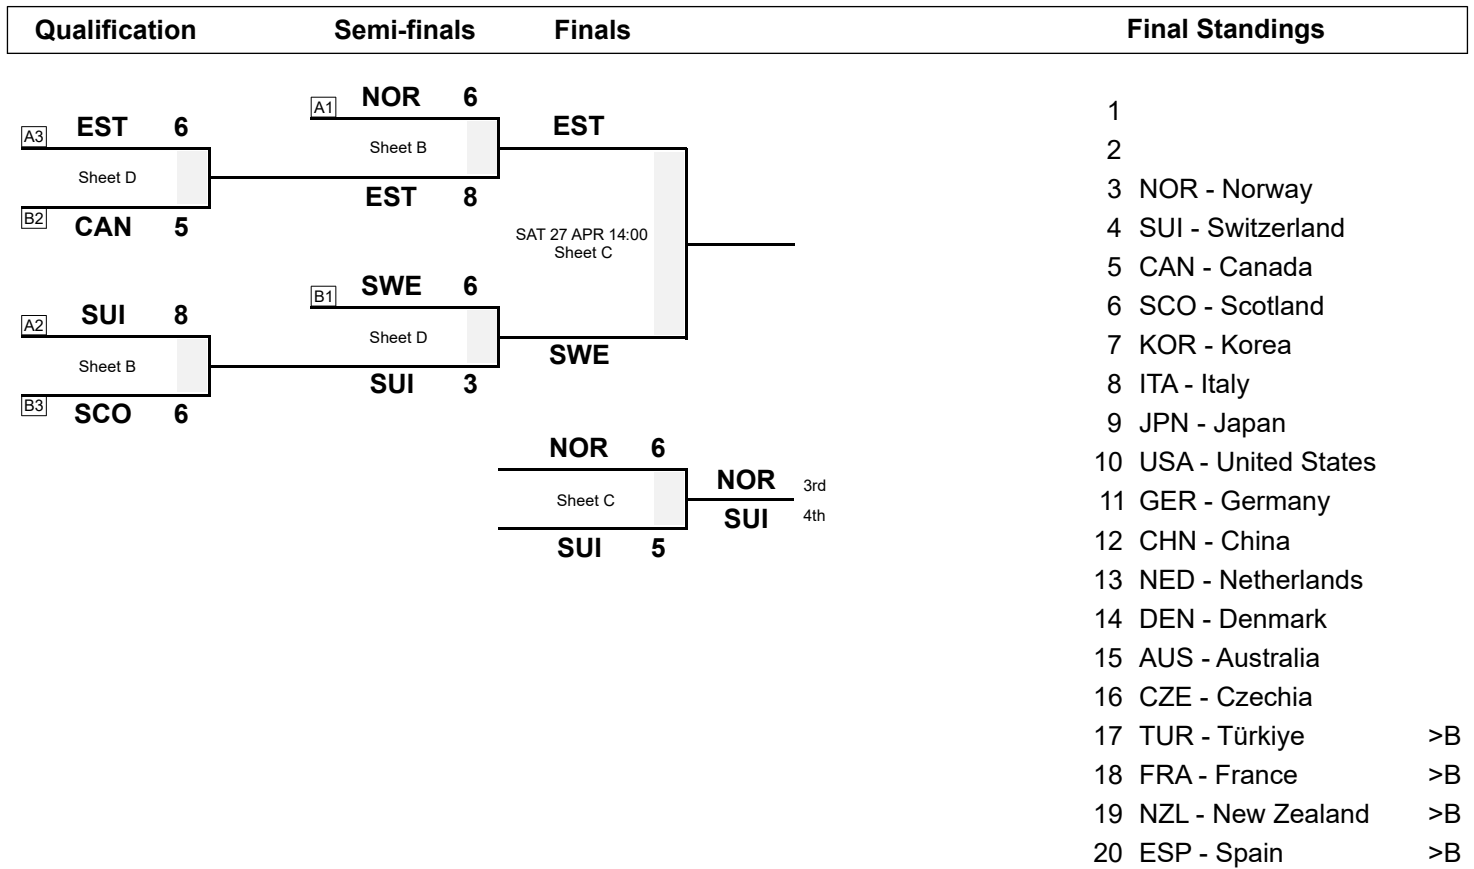

SAT 27 APR 2024
Start Time 14:00

Gold Medal Game

Team Line-ups

C	Estonia		
	F	KALDVEE Marie	R
	M	LILL Harri	R
	C	RANTAMAKI Tomi	

Sweden		
F	WRANAA Isabella	R
M	WRANAA Rasmus	R
C	PRYTZ Andreas	

Play-offs Bracket

Note:
Team members are identified as follows:
F = Female, M = Male, C = Coach

Legend:
R Right-handed