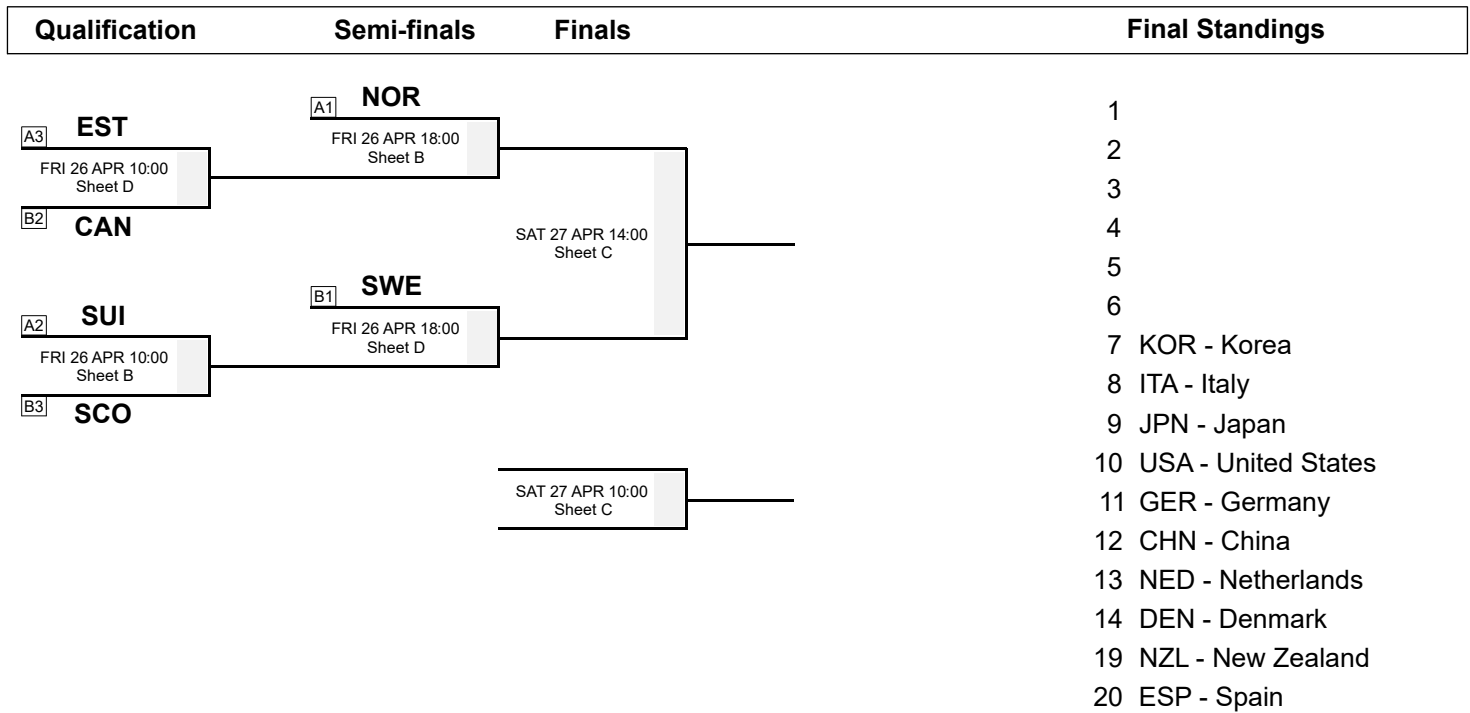

Play-offs Bracket

Note:
Team members are identified as follows:
F = Female, **M** = Male, **C** = Coach

Legend:
R Right-handed