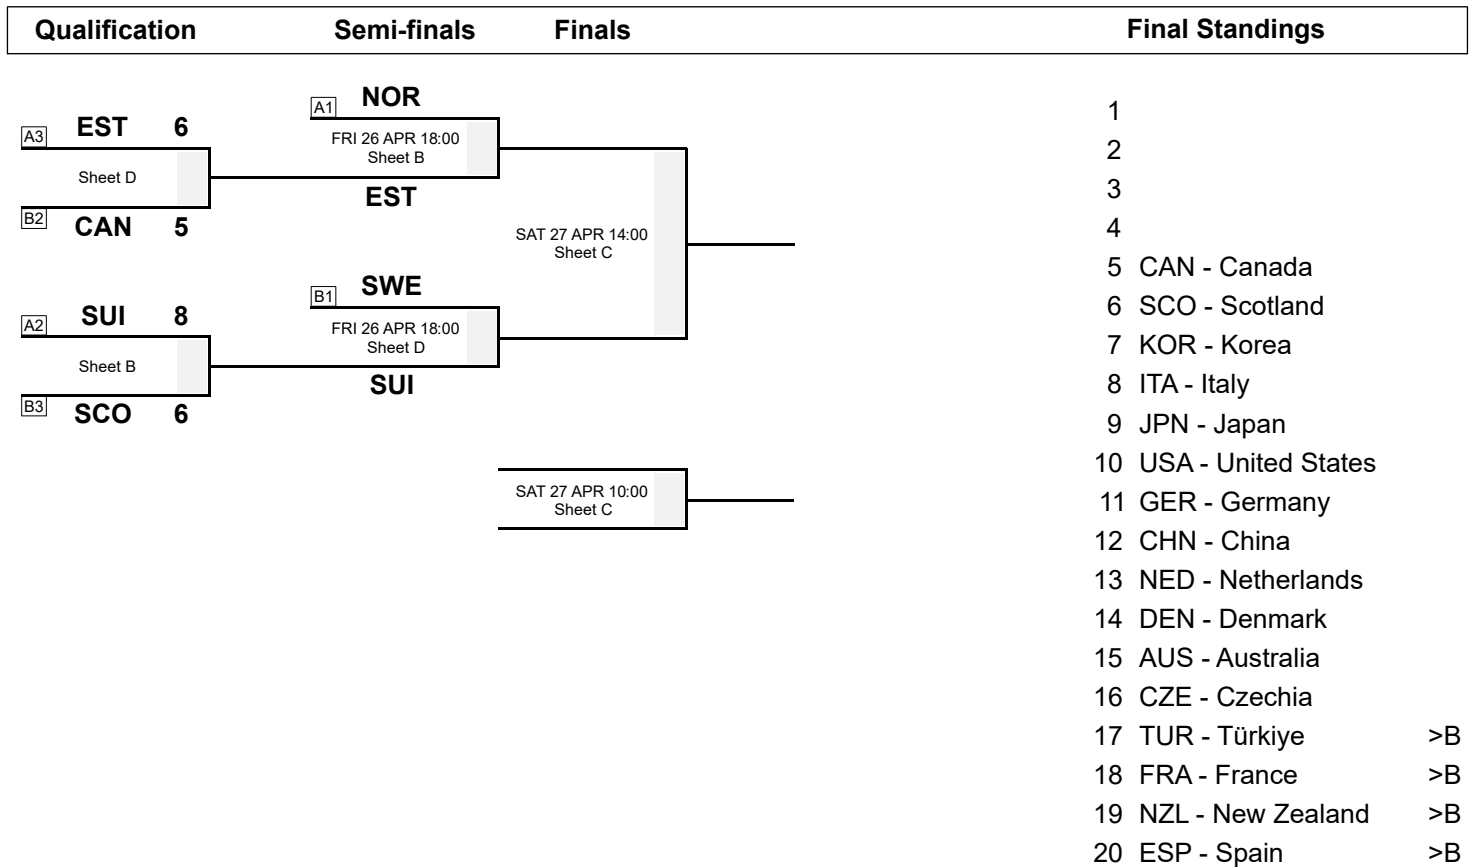

FRI 26 APR 2024
Start Time 18:00

Semi-finals

Team Line-ups

B	Norway		
F	SKASLIEN Kristin		R
M	NEDREGOTTEN Magnus		R
C	LOEVOLD Thomas		

	Estonia		
F	KALDVEE Marie		R
M	LILL Harri		R
C	RANTAMAKI Tomi		

D	Switzerland		
F	SCHWALLER-HUERLIMANN Briar		R
M	SCHWALLER Yannick		R
C	STOCK Sebastian		

	Sweden		
F	WRANAA Isabella		R
M	WRANAA Rasmus		R
C	PRYTZ Andreas		

Play-offs Bracket

Note:
Team members are identified as follows:
F = Female, M = Male, C = Coach

Legend:
R Right-handed