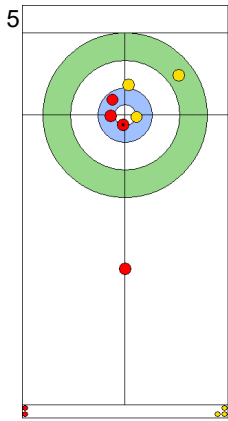

SAT 27 APR 2024
Start Time 14:00

Gold Medal Game

Game - Shot by Shot

End 1 **EST - Estonia 0 + 1 (this end) = 1** **SWE - Sweden 0 + 0 (this end) = 0**

Prepositioned Stones

EST: KALDVEE M
Draw 100%

SWE: WRANAA I
Draw 100%

EST: LILL H
Draw 100%

SWE: WRANAA R
Raise 75%

EST: LILL H
Draw 100%

SWE: WRANAA R
Raise 75%

EST: LILL H
Guard 100%

SWE: WRANAA R
Take-out 0%

EST: KALDVEE M
Guard 25%

SWE: WRANAA I
Raise 0%