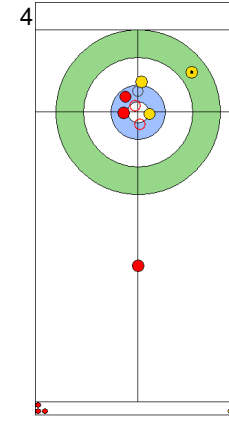

SAT 27 APR 2024
Start Time 14:00

Gold Medal Game

Game - Shot by Shot

End 1 **EST - Estonia 0 + 1 (this end) = 1** **SWE - Sweden 0 + 0 (this end) = 0**

Prepositioned Stones

EST: KALDVEE M
Draw 100%

SWE: WRANAA I
Draw 100%

EST: LILL H
Draw 100%

SWE: WRANAA R
Raise 75%

EST: LILL H
Draw 100%

SWE: WRANAA R
Raise 75%

EST: LILL H
Guard 100%

SWE: WRANAA R
Take-out 0%

EST: KALDVEE M
Guard 25%

SWE: WRANAA I
Raise 0%