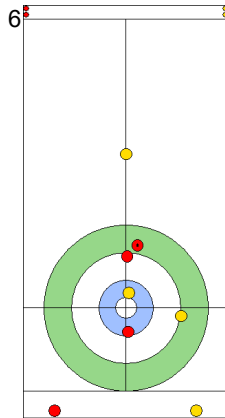

Prepositioned Stones

SWE: WRANAA I
Draw ⌚ 100%

EST: KALDVEE M
Draw ⌚ 75%

SWE: WRANAA R
Draw ⌚ 100%

EST: LILL H
Draw ⌚ 50%

SWE: WRANAA R
Double Take-out ⌚ 50%

EST: LILL H
Draw ⌚ 50%

SWE: WRANAA R
Double Take-out ⌚ 100%

EST: LILL H
Draw ⌚ 50%

SWE: WRANAA I
Raise
Time-out ⌚ 100%

EST: KALDVEE M
Raise ⌚ 0%

	EST	SWE
Total Score	4	8
Time left	0:26	2:35

Legend:
 ⌚ Clockwise ⌚ Counter-clockwise - Not considered