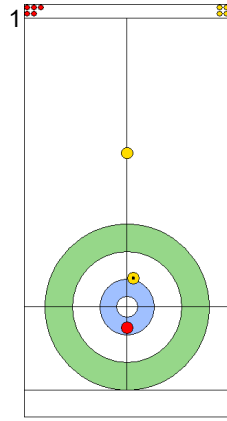

SWE: WRANAA I
Draw ⌚ 100%