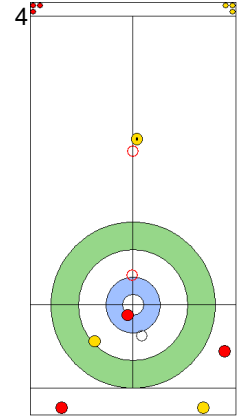

Prepositioned Stones

EST: KALDVEE M
Draw ⌚ 100%

SWE: WRANAA I
Draw ⌚ 50%

EST: LILL H
Draw ⌚ 75%

SWE: WRANAA R
Double Take-out ⌚ 100%

EST: LILL H
Draw ⌚ 100%

SWE: WRANAA R
Promotion Take-out ⌚ 100%

EST: LILL H
Guard ⌚ 100%

SWE: WRANAA R
Draw ⌚ 100%

EST: KALDVEE M
Draw ⌚ 50%

SWE: WRANAA I
Take-out ⌚ 100%

	EST	SWE
Total Score	1	2
Time left	18:19	17:29

Legend:
 ⌚ Clockwise ⌚ Counter-clockwise - Not considered

SAT 27 APR 2024
Start Time 14:00