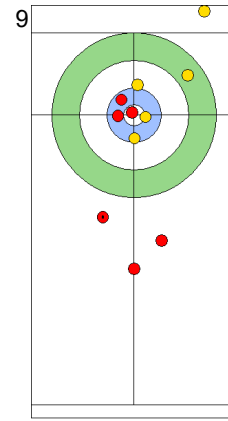

EST: LILL H
Draw 100%

SWE: WRANAA R
Raise 75%

EST: LILL H
Draw 100%

SWE: WRANAA R
Raise 75%

EST: LILL H
Guard 100%

SWE: WRANAA R
Take-out 0%

EST: KALDVEE M
Guard 25%

SWE: WRANAA I
Raise 0%

	EST	SWE
Total Score	1	0
Time left	20:51	19:32

Legend:
 Clockwise
  Counter-clockwise
 - Not considered

SAT 27 APR 2024
Start Time 14:00

Gold Medal Game

Game - Shot by Shot

End 2 ● EST - Estonia 1 + 0 (this end) = 1 ● SWE - Sweden 0 + 2 (this end) = 2