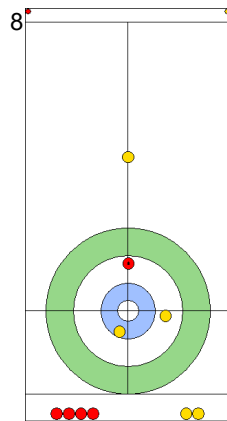

SWE: WRANAA R
Draw ⌚ 75%

EST: LILL H
Take-out ⌚ 100%

SWE: WRANAA R
Double Take-out ⌚ 100%

EST: LILL H
Draw ⌚ 75%

SWE: WRANAA R
Clearing ⌚ 100%

EST: LILL H
Draw ⌚ 50%

SWE: WRANAA I
Draw ⌚ 100%

EST: KALDVEE M
Hit and Roll ⌚ 100%

	EST	SWE
Total Score	2	3
Time left	13:12	13:12

Legend:
 ⌚ Clockwise ⌚ Counter-clockwise - Not considered

Game - Shot by Shot

End 5 **EST - Estonia 2 + 0 (this end) = 2** **SWE - Sweden 3 + 2 (this end) = 5**