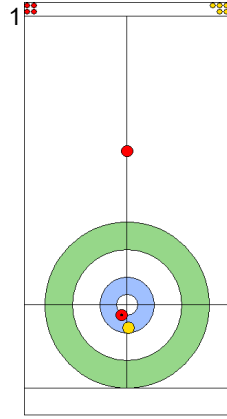

EST: LILL H
Draw 100%

SWE: WRANAA R
Raise 75%

EST: LILL H
Draw 100%

SWE: WRANAA R
Raise 75%

EST: LILL H
Guard 100%

SWE: WRANAA R
Take-out 0%

EST: KALDVEE M
Guard 25%

SWE: WRANAA I
Raise 0%

	EST	SWE
Total Score	1	0
Time left	20:51	19:32

Legend:
 Clockwise
  Counter-clockwise
 - Not considered

SAT 27 APR 2024
Start Time 14:00

Gold Medal Game

Game - Shot by Shot

End 2 ● EST - Estonia 1 + 0 (this end) = 1 ● SWE - Sweden 0 + 2 (this end) = 2

Prepositioned Stones

EST: KALDVEE M
Draw ⌚ 100%

SWE: WRANAA I
Draw ⌚ 50%

EST: LILL H
Draw ⌚ 75%

SWE: WRANAA R
Double Take-out ⌚ 100%

EST: LILL H
Draw ⌚ 100%

SWE: WRANAA R
Promotion Take-out ⌚ 100%

EST: LILL H
Guard ⌚ 100%