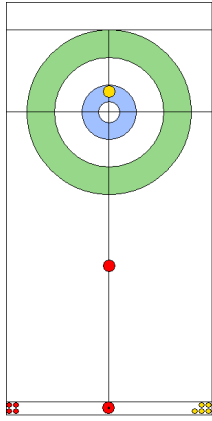

SAT 27 APR 2024
Start Time 14:00

Gold Medal Game

Game - Shot by Shot

End 1 **EST - Estonia 0 + 1 (this end) = 1** **SWE - Sweden 0 + 0 (this end) = 0**

Prepositioned Stones