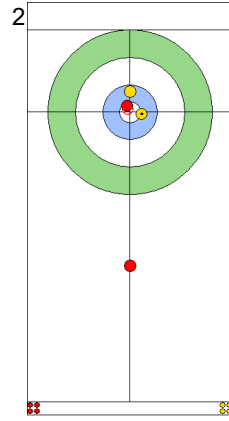

SAT 27 APR 2024
Start Time 14:00

Gold Medal Game

Game - Shot by Shot

End 1 **EST - Estonia 0 + 1 (this end) = 1** **SWE - Sweden 0 + 0 (this end) = 0**

Prepositioned Stones

EST: KALDVEE M
Draw 100%

SWE: WRANAA I
Draw 100%

EST: LILL H
Draw 100%

SWE: WRANAA R
Raise 75%

EST: LILL H
Draw 100%

SWE: WRANAA R
Raise 75%

EST: LILL H
Guard 100%

SWE: WRANAA R
Take-out 0%

EST: KALDVEE M
Guard 25%

SWE: WRANAA I
Raise 0%

	EST	SWE
Total Score	1	0
Time left	20:51	19:32

Legend:
 Clockwise
  Counter-clockwise
 - Not considered

SAT 27 APR 2024
Start Time 14:00

Gold Medal Game

Game - Shot by Shot

End 2 ● EST - Estonia 1 + 0 (this end) = 1 ● SWE - Sweden 0 + 2 (this end) = 2