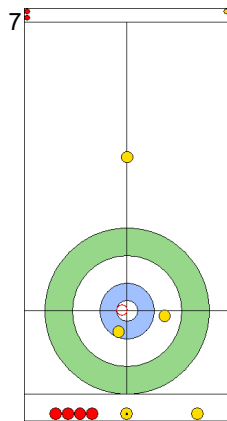

SWE: WRANAA R
Draw ⌚ 75%

EST: LILL H
Take-out ⌚ 100%

SWE: WRANAA R
Double Take-out ⌚ 100%

EST: LILL H
Draw ⌚ 75%

SWE: WRANAA R
Clearing ⌚ 100%

EST: LILL H
Draw ⌚ 50%

SWE: WRANAA I
Draw ⌚ 100%

EST: KALDVEE M
Hit and Roll ⌚ 100%

	EST	SWE
Total Score	2	3
Time left	13:12	13:12

Legend:
 ⌚ Clockwise ⌚ Counter-clockwise - Not considered

Game - Shot by Shot

End 5 **EST - Estonia 2 + 0 (this end) = 2** **SWE - Sweden 3 + 2 (this end) = 5**