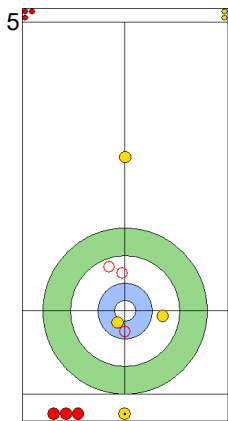

SWE: WRANAA R
Draw ⌚ 75%

EST: LILL H
Take-out ⌚ 100%

SWE: WRANAA R
Double Take-out ⌚ 100%

EST: LILL H
Draw ⌚ 75%

SWE: WRANAA R
Clearing ⌚ 100%

EST: LILL H
Draw ⌚ 50%

SWE: WRANAA I
Draw ⌚ 100%

EST: KALDVEE M
Hit and Roll ⌚ 100%