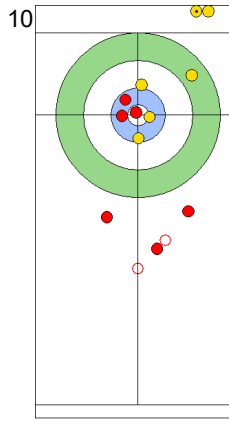

EST: LILL H
Draw 100%

SWE: WRANAA R
Raise 75%

EST: LILL H
Draw 100%

SWE: WRANAA R
Raise 75%

EST: LILL H
Guard 100%

SWE: WRANAA R
Take-out 0%

EST: KALDVEE M
Guard 25%

SWE: WRANAA I
Raise 0%

	EST	SWE
Total Score	1	0
Time left	20:51	19:32

Legend:
 Clockwise
  Counter-clockwise
 - Not considered

SAT 27 APR 2024
Start Time 14:00

Gold Medal Game

Game - Shot by Shot

End 2 ● EST - Estonia 1 + 0 (this end) = 1 ● SWE - Sweden 0 + 2 (this end) = 2