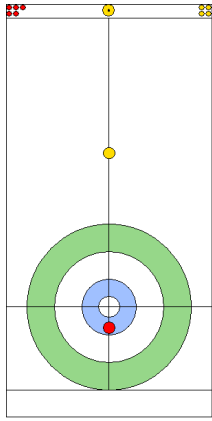

SAT 27 APR 2024
Start Time 14:00

Gold Medal Game

Game - Shot by Shot

End 4 ● EST - Estonia 1 + 1 (this end) = 2   ⊗ SWE - Sweden 3 + 0 (this end) = 3

Prepositioned Stones