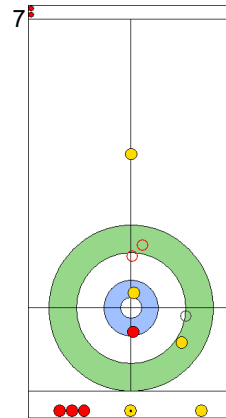

Prepositioned Stones

SWE: WRANAA I
Draw ⌚ 100%

EST: KALDVEE M
Draw ⌚ 75%

SWE: WRANAA R
Draw ⌚ 100%

EST: LILL H
Draw ⌚ 50%

SWE: WRANAA R
Double Take-out ⌚ 50%

EST: LILL H
Draw ⌚ 50%

SWE: WRANAA R
Double Take-out ⌚ 100%

EST: LILL H
Draw ⌚ 50%

SWE: WRANAA I
Raise
Time-out ⌚ 100%

EST: KALDVEE M
Raise ⌚ 0%

	EST	SWE
Total Score	4	8
Time left	0:26	2:35

Legend:
 ⌚ Clockwise ⌚ Counter-clockwise - Not considered