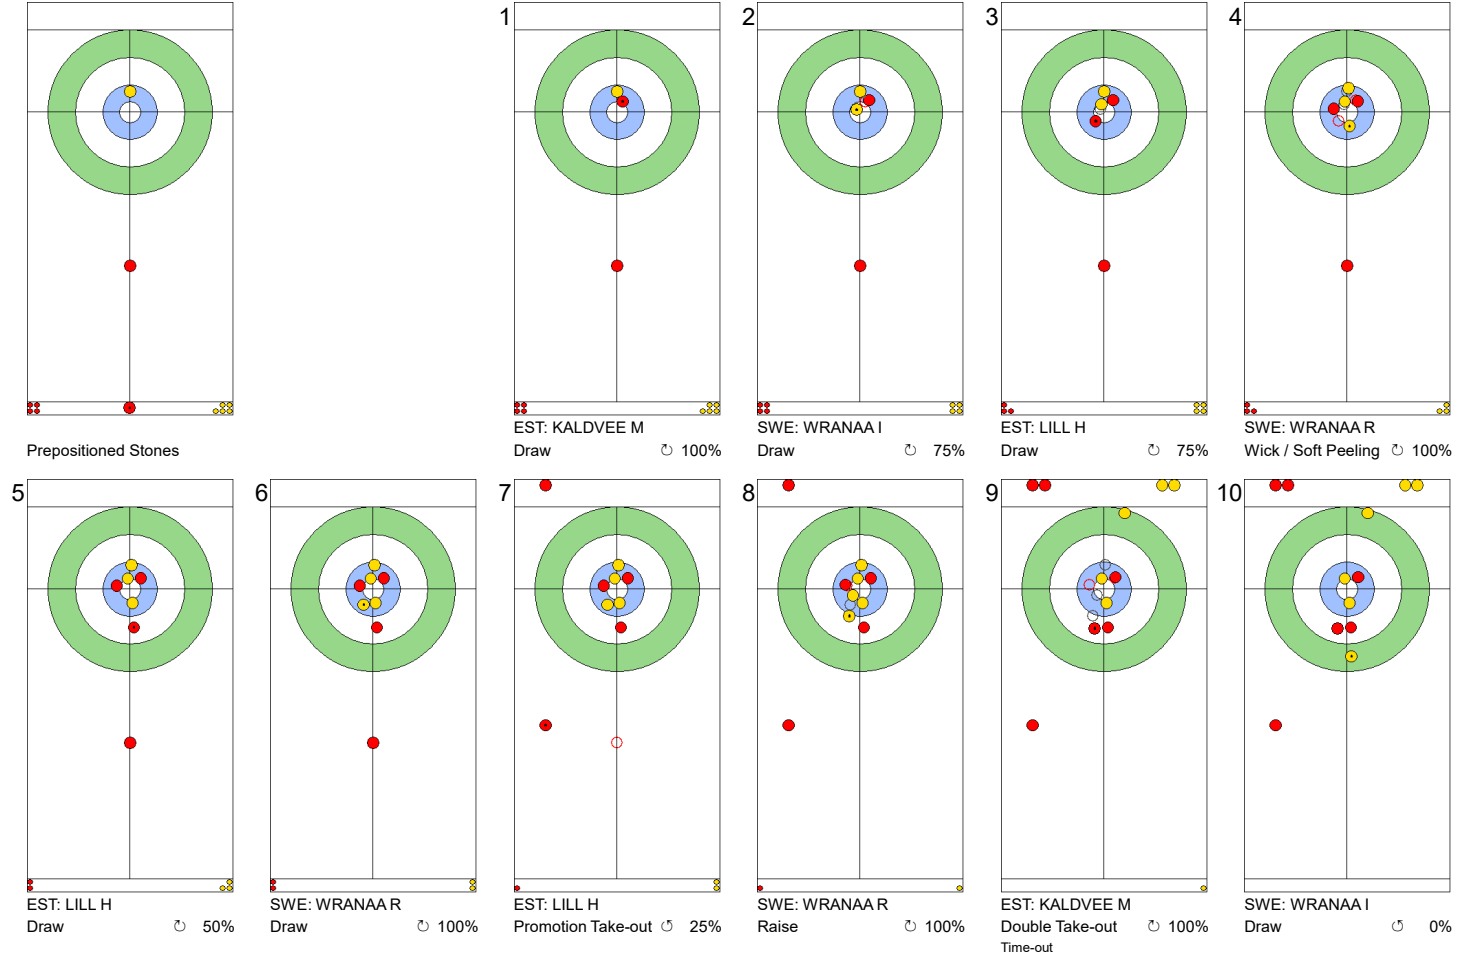

SWE: WRANAA R
Draw ⌚ 75%

EST: LILL H
Take-out ⌚ 100%

SWE: WRANAA R
Double Take-out ⌚ 100%

EST: LILL H
Draw ⌚ 75%

SWE: WRANAA R
Clearing ⌚ 100%

EST: LILL H
Draw ⌚ 50%

SWE: WRANAA I
Draw ⌚ 100%

EST: KALDVEE M
Hit and Roll ⌚ 100%

	EST	SWE
Total Score	2	3
Time left	13:12	13:12

Legend:
 ⌚ Clockwise ⌚ Counter-clockwise - Not considered

Game - Shot by Shot

End 5 **EST - Estonia 2 + 0 (this end) = 2** **SWE - Sweden 3 + 2 (this end) = 5**