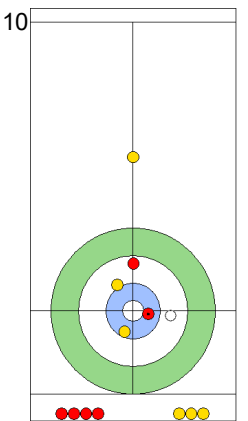

SWE: WRANAA R
Draw ⌚ 75%

EST: LILL H
Take-out ⌚ 100%

SWE: WRANAA R
Double Take-out ⌚ 100%

EST: LILL H
Draw ⌚ 75%

SWE: WRANAA R
Clearing ⌚ 100%

EST: LILL H
Draw ⌚ 50%

SWE: WRANAA I
Draw ⌚ 100%

EST: KALDVEE M
Hit and Roll ⌚ 100%

	EST	SWE
Total Score	2	3
Time left	13:12	13:12

Legend:
 ⌚ Clockwise ⌚ Counter-clockwise - Not considered

Game - Shot by Shot

End 5 **EST - Estonia 2 + 0 (this end) = 2** **SWE - Sweden 3 + 2 (this end) = 5**