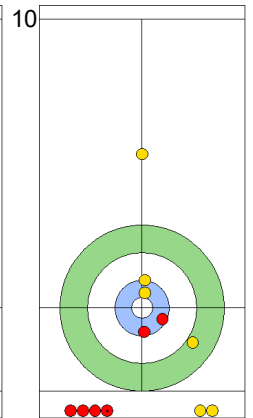

Prepositioned Stones

SWE: WRANAA I
Draw ⌚ 100%

EST: KALDVEE M
Draw ⌚ 75%

SWE: WRANAA R
Draw ⌚ 100%

EST: LILL H
Draw ⌚ 50%

SWE: WRANAA R
Double Take-out ⌚ 50%

EST: LILL H
Draw ⌚ 50%

SWE: WRANAA R
Double Take-out ⌚ 100%

EST: LILL H
Draw ⌚ 50%

SWE: WRANAA I
Raise
Time-out ⌚ 100%

EST: KALDVEE M
Raise ⌚ 0%

	EST	SWE
Total Score	4	8
Time left	0:26	2:35

Legend:
 ⌚ Clockwise ⌚ Counter-clockwise - Not considered