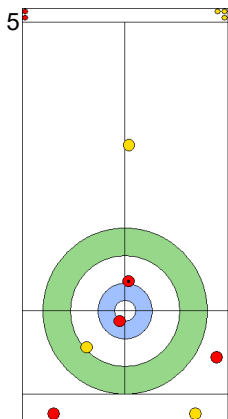

Prepositioned Stones

EST: KALDVEE M
Draw ⌚ 100%

SWE: WRANAA I
Draw ⌚ 50%

EST: LILL H
Draw ⌚ 75%

SWE: WRANAA R
Double Take-out ⌚ 100%

EST: LILL H
Draw ⌚ 100%

SWE: WRANAA R
Promotion Take-out ⌚ 100%

EST: LILL H
Guard ⌚ 100%

SWE: WRANAA R
Draw ⌚ 100%

EST: KALDVEE M
Draw ⌚ 50%

SWE: WRANAA I
Take-out ⌚ 100%

	EST	SWE
Total Score	1	2
Time left	18:19	17:29

Legend:
 ⌚ Clockwise ⌚ Counter-clockwise - Not considered

SAT 27 APR 2024
Start Time 14:00