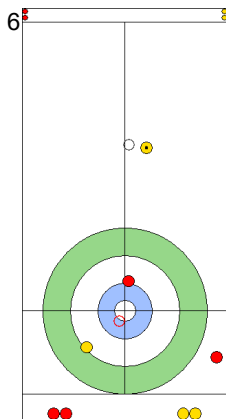

Prepositioned Stones

EST: KALDVEE M
Draw ⌚ 100%

SWE: WRANAA I
Draw ⌚ 50%

EST: LILL H
Draw ⌚ 75%

SWE: WRANAA R
Double Take-out ⌚ 100%

EST: LILL H
Draw ⌚ 100%

SWE: WRANAA R
Promotion Take-out ⌚ 100%

EST: LILL H
Guard ⌚ 100%

SWE: WRANAA R
Draw ⌚ 100%

EST: KALDVEE M
Draw ⌚ 50%

SWE: WRANAA I
Take-out ⌚ 100%

	EST	SWE
Total Score	1	2
Time left	18:19	17:29

Legend:
 ⌚ Clockwise ⌚ Counter-clockwise - Not considered

SAT 27 APR 2024
Start Time 14:00