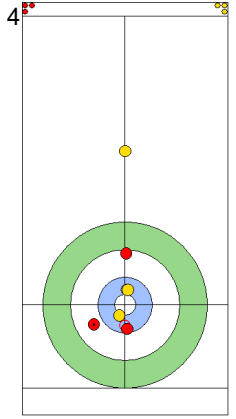

Prepositioned Stones

SWE: WRANAA I
Draw ⌚ 100%

EST: KALDVEE M
Draw ⌚ 75%

SWE: WRANAA R
Draw ⌚ 100%

EST: LILL H
Draw ⌚ 50%

SWE: WRANAA R
Double Take-out ⌚ 50%

EST: LILL H
Draw ⌚ 50%

SWE: WRANAA R
Double Take-out ⌚ 100%

EST: LILL H
Draw ⌚ 50%

SWE: WRANAA I
Raise
Time-out ⌚ 100%

EST: KALDVEE M
Raise ⌚ 0%

	EST	SWE
Total Score	4	8
Time left	0:26	2:35

Legend:
 ⌚ Clockwise ⌚ Counter-clockwise - Not considered