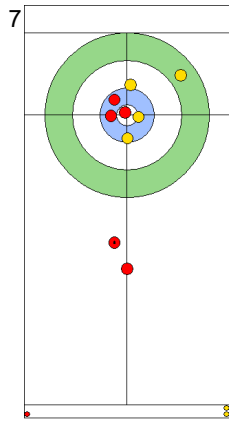

EST: LILL H
Draw 100%

SWE: WRANAA R
Raise 75%

EST: LILL H
Draw 100%

SWE: WRANAA R
Raise 75%

EST: LILL H
Guard 100%

SWE: WRANAA R
Take-out 0%

EST: KALDVEE M
Guard 25%

SWE: WRANAA I
Raise 0%

	EST	SWE
Total Score	1	0
Time left	20:51	19:32

Legend:
 Clockwise
  Counter-clockwise
 - Not considered

SAT 27 APR 2024
Start Time 14:00

Gold Medal Game

Game - Shot by Shot

End 2 ● EST - Estonia 1 + 0 (this end) = 1 ● SWE - Sweden 0 + 2 (this end) = 2