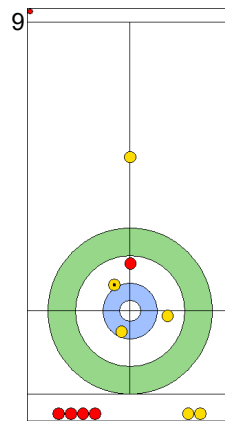

SWE: WRANAA R
Draw ⌚ 75%

EST: LILL H
Take-out ⌚ 100%

SWE: WRANAA R
Double Take-out ⌚ 100%

EST: LILL H
Draw ⌚ 75%

SWE: WRANAA R
Clearing ⌚ 100%

EST: LILL H
Draw ⌚ 50%

SWE: WRANAA I
Draw ⌚ 100%

EST: KALDVEE M
Hit and Roll ⌚ 100%

	EST	SWE
Total Score	2	3
Time left	13:12	13:12

Legend:
 ⌚ Clockwise ⌚ Counter-clockwise - Not considered

Game - Shot by Shot

End 5 **EST - Estonia 2 + 0 (this end) = 2** **SWE - Sweden 3 + 2 (this end) = 5**