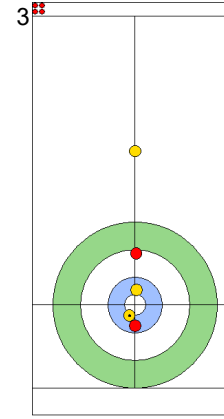

SWE: WRANAA R
Draw ⌚ 100%