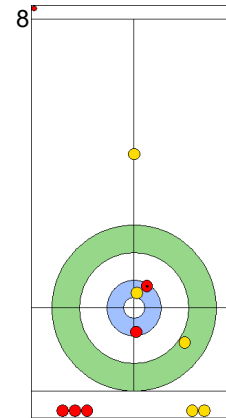

Prepositioned Stones

SWE: WRANAA I
Draw ⌚ 100%

EST: KALDVEE M
Draw ⌚ 75%

SWE: WRANAA R
Draw ⌚ 100%

EST: LILL H
Draw ⌚ 50%

SWE: WRANAA R
Double Take-out ⌚ 50%

EST: LILL H
Draw ⌚ 50%

SWE: WRANAA R
Double Take-out ⌚ 100%

EST: LILL H
Draw ⌚ 50%

SWE: WRANAA I
Raise
Time-out ⌚ 100%

EST: KALDVEE M
Raise ⌚ 0%

	EST	SWE
Total Score	4	8
Time left	0:26	2:35

Legend:
 ⌚ Clockwise ⌚ Counter-clockwise - Not considered