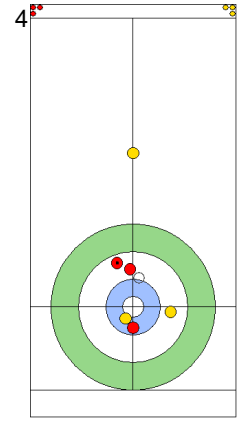

SAT 27 APR 2024
Start Time 14:00

Gold Medal Game

Game - Shot by Shot

End 4 ● EST - Estonia 1 + 1 (this end) = 2 ⊗ SWE - Sweden 3 + 0 (this end) = 3

Prepositioned Stones

SWE: WRANAA I
Draw ⌚ 100%

EST: KALDVEE M
Draw ⌚ 100%

SWE: WRANAA R
Draw ⌚ 75%

EST: LILL H
Take-out ⌚ 100%

SWE: WRANAA R
Double Take-out ⌚ 100%

EST: LILL H
Draw ⌚ 75%

SWE: WRANAA R
Clearing ⌚ 100%

EST: LILL H
Draw ⌚ 50%

SWE: WRANAA I
Draw ⌚ 100%

EST: KALDVEE M
Hit and Roll ⌚ 100%