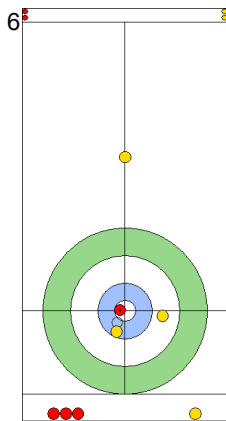

SWE: WRANAA R
Draw ⌚ 75%

EST: LILL H
Take-out ⌚ 100%

SWE: WRANAA R
Double Take-out ⌚ 100%

EST: LILL H
Draw ⌚ 75%

SWE: WRANAA R
Clearing ⌚ 100%

EST: LILL H
Draw ⌚ 50%

SWE: WRANAA I
Draw ⌚ 100%

EST: KALDVEE M
Hit and Roll ⌚ 100%