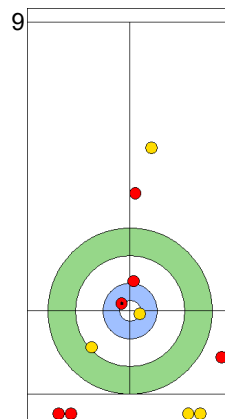

Prepositioned Stones

EST: KALDVEE M
Draw ⌚ 100%

SWE: WRANAA I
Draw ⌚ 50%

EST: LILL H
Draw ⌚ 75%

SWE: WRANAA R
Double Take-out ⌚ 100%

EST: LILL H
Draw ⌚ 100%

SWE: WRANAA R
Promotion Take-out ⌚ 100%

EST: LILL H
Guard ⌚ 100%

SWE: WRANAA R
Draw ⌚ 100%

EST: KALDVEE M
Draw ⌚ 50%

SWE: WRANAA I
Take-out ⌚ 100%

	EST	SWE
Total Score	1	2
Time left	18:19	17:29

Legend:
 ⌚ Clockwise ⌚ Counter-clockwise - Not considered

SAT 27 APR 2024
Start Time 14:00