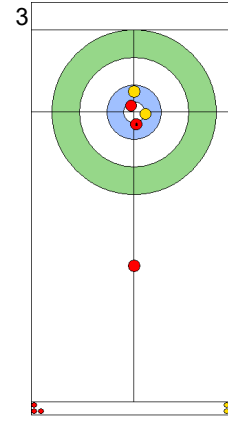

SAT 27 APR 2024
Start Time 14:00

Gold Medal Game

Game - Shot by Shot

End 1 **EST - Estonia 0 + 1 (this end) = 1** **SWE - Sweden 0 + 0 (this end) = 0**

Prepositioned Stones

EST: KALDVEE M
Draw 100%

SWE: WRANAA I
Draw 100%

EST: LILL H
Draw 100%

SWE: WRANAA R
Raise 75%

EST: LILL H
Draw 100%

SWE: WRANAA R
Raise 75%

EST: LILL H
Guard 100%

SWE: WRANAA R
Take-out 0%

EST: KALDVEE M
Guard 25%

SWE: WRANAA I
Raise 0%