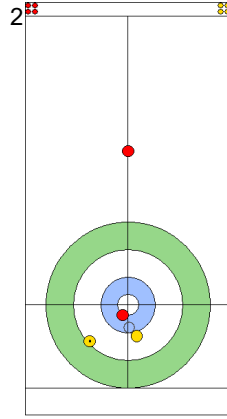

EST: LILL H
Draw 100%

SWE: WRANAA R
Raise 75%

EST: LILL H
Draw 100%

SWE: WRANAA R
Raise 75%

EST: LILL H
Guard 100%

SWE: WRANAA R
Take-out 0%

EST: KALDVEE M
Guard 25%

SWE: WRANAA I
Raise 0%

	EST	SWE
Total Score	1	0
Time left	20:51	19:32

Legend:
 Clockwise
  Counter-clockwise
 - Not considered

SAT 27 APR 2024
Start Time 14:00

Gold Medal Game

Game - Shot by Shot

End 2 ● EST - Estonia 1 + 0 (this end) = 1 ● SWE - Sweden 0 + 2 (this end) = 2

Prepositioned Stones

EST: KALDVEE M
Draw ⌚ 100%

SWE: WRANAA I
Draw ⌚ 50%

EST: LILL H
Draw ⌚ 75%

SWE: WRANAA R
Double Take-out ⌚ 100%

EST: LILL H
Draw ⌚ 100%

SWE: WRANAA R
Promotion Take-out ⌚ 100%

EST: LILL H
Guard ⌚ 100%