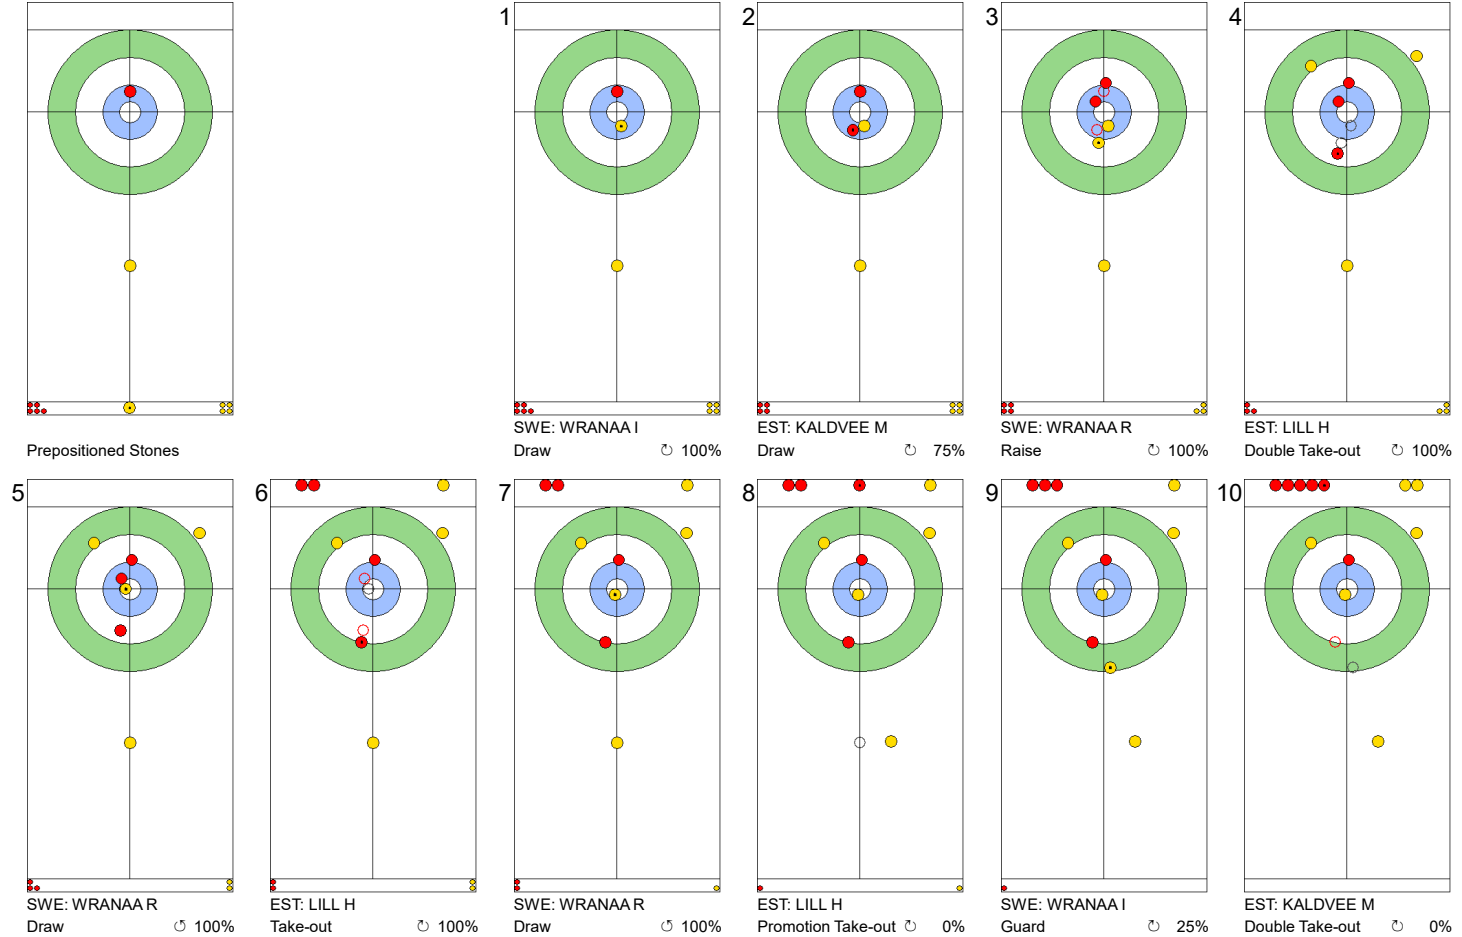

SWE: WRANAA R
Draw ⌚ 100%

EST: KALDVEE M
Draw ⌚ 50%

SWE: WRANAA I
Take-out ⌚ 100%

	EST	SWE
Total Score	1	2
Time left	18:19	17:29

Legend:
 ⌚ Clockwise ⌚ Counter-clockwise - Not considered

SAT 27 APR 2024
Start Time 14:00

Gold Medal Game

Game - Shot by Shot

End 3 **EST - Estonia 1 + 0 (this end) = 1** **SWE - Sweden 2 + 1 (this end) = 3**

	EST	SWE
Total Score	1	3
Time left	15:37	15:31

Legend:
 Clockwise
  Counter-clockwise
 - Not considered