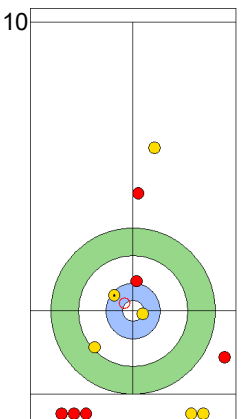

Prepositioned Stones

EST: KALDVEE M
Draw ⌚ 100%

SWE: WRANAA I
Draw ⌚ 50%

EST: LILL H
Draw ⌚ 75%

SWE: WRANAA R
Double Take-out ⌚ 100%

EST: LILL H
Draw ⌚ 100%

SWE: WRANAA R
Promotion Take-out ⌚ 100%

EST: LILL H
Guard ⌚ 100%

SWE: WRANAA R
Draw ⌚ 100%

EST: KALDVEE M
Draw ⌚ 50%

SWE: WRANAA I
Take-out ⌚ 100%

	EST	SWE
Total Score	1	2
Time left	18:19	17:29

Legend:
 ⌚ Clockwise ⌚ Counter-clockwise - Not considered

SAT 27 APR 2024
Start Time 14:00