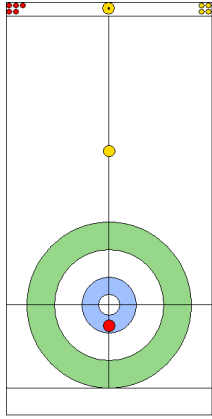

Game - Shot by Shot

End 8 **EST - Estonia** 4 + 0 (this end) = 4 **SWE - Sweden** 7 + 1 (this end) = 8

Prepositioned Stones