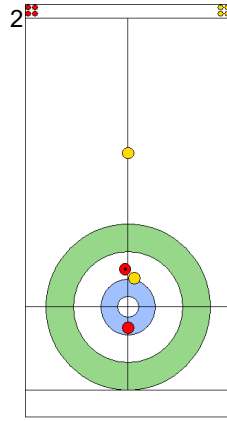

EST: KALDVEE M
Draw ⌚ 100%