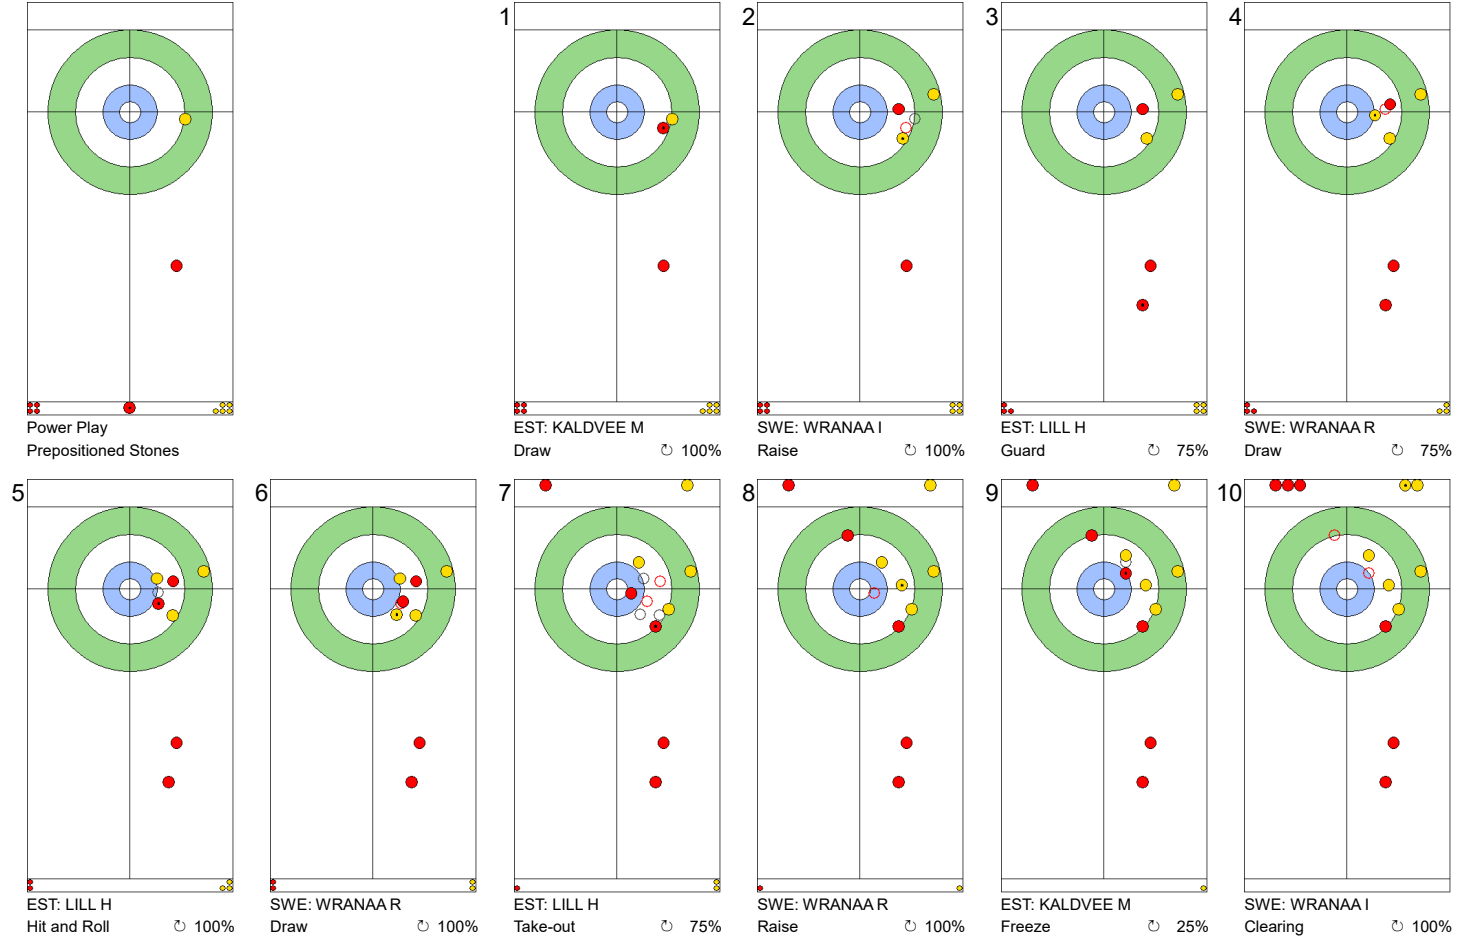

	EST	SWE
Total Score	2	3
Time left	13:12	13:12

Legend:
 ⌚ Clockwise ⌚ Counter-clockwise - Not considered

Game - Shot by Shot

End 5 **EST - Estonia 2 + 0 (this end) = 2** **SWE - Sweden 3 + 2 (this end) = 5**

	EST	SWE
Total Score	2	5
Time left	10:38	10:28

Legend:
 Clockwise
  Counter-clockwise
 - Not considered

SAT 27 APR 2024
Start Time 14:00

Gold Medal Game

Game - Shot by Shot

End 7 ● EST - Estonia 4 + 0 (this end) = 4 ⊗ SWE - Sweden 5 + 2 (this end) = 7

	EST	SWE
Total Score	4	7
Time left	3:22	4:42

Legend:
↻ Clockwise ↻ Counter-clockwise - Not considered

Game - Shot by Shot

End 8 **EST - Estonia** 4 + 0 (this end) = 4 **SWE - Sweden** 7 + 1 (this end) = 8