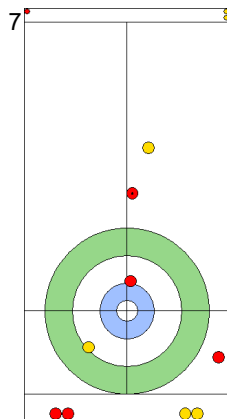

Prepositioned Stones

EST: KALDVEE M
Draw ⌚ 100%

SWE: WRANAA I
Draw ⌚ 50%

EST: LILL H
Draw ⌚ 75%

SWE: WRANAA R
Double Take-out ⌚ 100%

EST: LILL H
Draw ⌚ 100%

SWE: WRANAA R
Promotion Take-out ⌚ 100%

EST: LILL H
Guard ⌚ 100%

SWE: WRANAA R
Draw ⌚ 100%

EST: KALDVEE M
Draw ⌚ 50%

SWE: WRANAA I
Take-out ⌚ 100%

	EST	SWE
Total Score	1	2
Time left	18:19	17:29

Legend:
 ⌚ Clockwise ⌚ Counter-clockwise - Not considered

SAT 27 APR 2024
Start Time 14:00