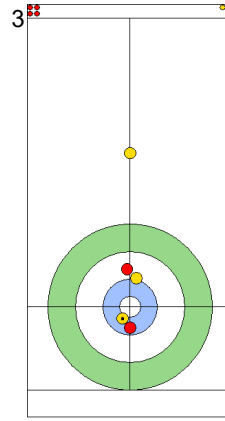

SWE: WRANAA R
Draw ⌚ 75%

EST: LILL H
Take-out ⌚ 100%

SWE: WRANAA R
Double Take-out ⌚ 100%

EST: LILL H
Draw ⌚ 75%

SWE: WRANAA R
Clearing ⌚ 100%

EST: LILL H
Draw ⌚ 50%

SWE: WRANAA I
Draw ⌚ 100%

EST: KALDVEE M
Hit and Roll ⌚ 100%