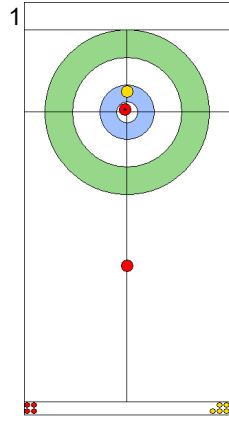

EST: KALDVEE M
Draw 100%