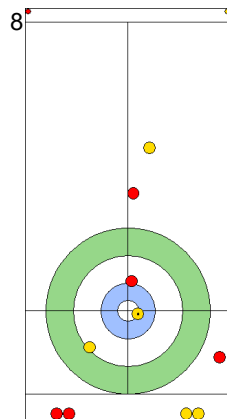

Prepositioned Stones

EST: KALDVEE M
Draw ⌚ 100%

SWE: WRANAA I
Draw ⌚ 50%

EST: LILL H
Draw ⌚ 75%

SWE: WRANAA R
Double Take-out ⌚ 100%

EST: LILL H
Draw ⌚ 100%

SWE: WRANAA R
Promotion Take-out ⌚ 100%

EST: LILL H
Guard ⌚ 100%

SWE: WRANAA R
Draw ⌚ 100%

EST: KALDVEE M
Draw ⌚ 50%

SWE: WRANAA I
Take-out ⌚ 100%

	EST	SWE
Total Score	1	2
Time left	18:19	17:29

Legend:
 ⌚ Clockwise ⌚ Counter-clockwise - Not considered

SAT 27 APR 2024
Start Time 14:00