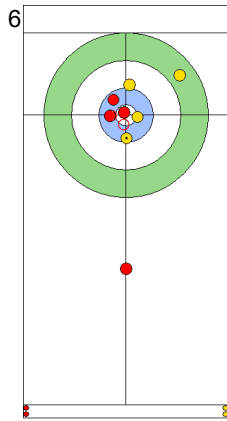

SAT 27 APR 2024
Start Time 14:00

Gold Medal Game

Game - Shot by Shot

End 1 **EST - Estonia 0 + 1 (this end) = 1** **SWE - Sweden 0 + 0 (this end) = 0**

Prepositioned Stones

EST: KALDVEE M
Draw 100%

SWE: WRANAA I
Draw 100%

EST: LILL H
Draw 100%

SWE: WRANAA R
Raise 75%

EST: LILL H
Draw 100%

SWE: WRANAA R
Raise 75%

EST: LILL H
Guard 100%

SWE: WRANAA R
Take-out 0%

EST: KALDVEE M
Guard 25%

SWE: WRANAA I
Raise 0%

	EST	SWE
Total Score	1	0
Time left	20:51	19:32

Legend:
 Clockwise
  Counter-clockwise
 - Not considered

SAT 27 APR 2024
Start Time 14:00

Gold Medal Game

Game - Shot by Shot

End 2 ● EST - Estonia 1 + 0 (this end) = 1 ● SWE - Sweden 0 + 2 (this end) = 2