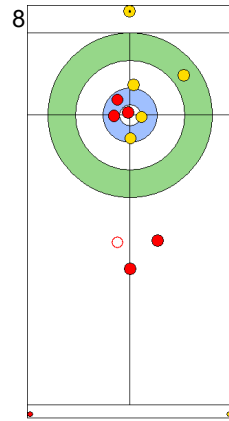

EST: LILL H
Draw 100%

SWE: WRANAA R
Raise 75%

EST: LILL H
Draw 100%

SWE: WRANAA R
Raise 75%

EST: LILL H
Guard 100%

SWE: WRANAA R
Take-out 0%

EST: KALDVEE M
Guard 25%

SWE: WRANAA I
Raise 0%

	EST	SWE
Total Score	1	0
Time left	20:51	19:32

Legend:
 Clockwise
  Counter-clockwise
 - Not considered

SAT 27 APR 2024
Start Time 14:00

Gold Medal Game

Game - Shot by Shot

End 2 ● EST - Estonia 1 + 0 (this end) = 1 ● SWE - Sweden 0 + 2 (this end) = 2

Prepositioned Stones

EST: KALDVEE M
Draw ⌚ 100%

SWE: WRANAA I
Draw ⌚ 50%

EST: LILL H
Draw ⌚ 75%

SWE: WRANAA R
Double Take-out ⌚ 100%

EST: LILL H
Draw ⌚ 100%

SWE: WRANAA R
Promotion Take-out ⌚ 100%

EST: LILL H
Guard ⌚ 100%