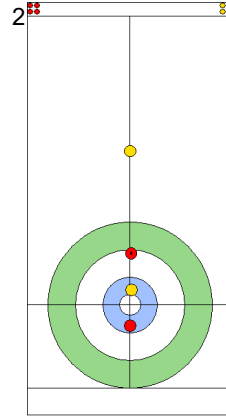

EST: KALDVEE M
Draw ⌚ 75%