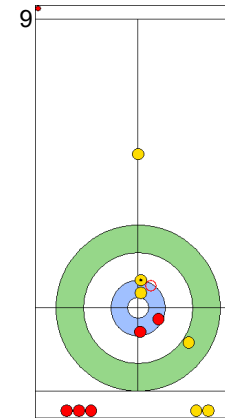

Prepositioned Stones

SWE: WRANAA I
Draw ⌚ 100%

EST: KALDVEE M
Draw ⌚ 75%

SWE: WRANAA R
Draw ⌚ 100%

EST: LILL H
Draw ⌚ 50%

SWE: WRANAA R
Double Take-out ⌚ 50%

EST: LILL H
Draw ⌚ 50%

SWE: WRANAA R
Double Take-out ⌚ 100%

EST: LILL H
Draw ⌚ 50%

SWE: WRANAA I
Raise
Time-out ⌚ 100%

EST: KALDVEE M
Raise ⌚ 0%

	EST	SWE
Total Score	4	8
Time left	0:26	2:35

Legend:
 ⌚ Clockwise ⌚ Counter-clockwise - Not considered