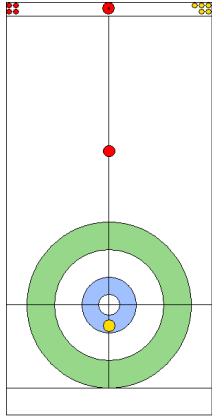

EST: LILL H
Draw 100%

SWE: WRANAA R
Raise 75%

EST: LILL H
Draw 100%

SWE: WRANAA R
Raise 75%

EST: LILL H
Guard 100%

SWE: WRANAA R
Take-out 0%

EST: KALDVEE M
Guard 25%

SWE: WRANAA I
Raise 0%

	EST	SWE
Total Score	1	0
Time left	20:51	19:32

Legend:
 Clockwise
  Counter-clockwise
 - Not considered

SAT 27 APR 2024
Start Time 14:00

Gold Medal Game

Game - Shot by Shot

End 2 ● EST - Estonia 1 + 0 (this end) = 1 ● SWE - Sweden 0 + 2 (this end) = 2

Prepositioned Stones

EST: KALDVEE M
Draw ⌚ 100%

SWE: WRANAA I
Draw ⌚ 50%

EST: LILL H
Draw ⌚ 75%

SWE: WRANAA R
Double Take-out ⌚ 100%

EST: LILL H
Draw ⌚ 100%

SWE: WRANAA R
Promotion Take-out ⌚ 100%

EST: LILL H
Guard ⌚ 100%