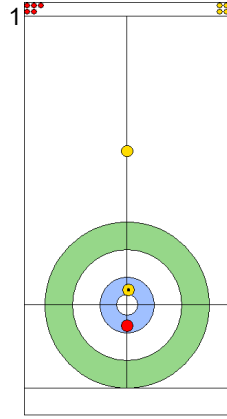

SWE: WRANAA I
Draw ⌚ 100%