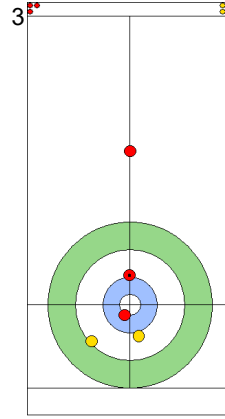

EST: LILL H
Draw 100%

SWE: WRANAA R
Raise 75%

EST: LILL H
Draw 100%

SWE: WRANAA R
Raise 75%

EST: LILL H
Guard 100%

SWE: WRANAA R
Take-out 0%

EST: KALDVEE M
Guard 25%

SWE: WRANAA I
Raise 0%

	EST	SWE
Total Score	1	0
Time left	20:51	19:32

Legend:
 Clockwise
  Counter-clockwise
 - Not considered

SAT 27 APR 2024
Start Time 14:00

Gold Medal Game

Game - Shot by Shot

End 2 ● EST - Estonia 1 + 0 (this end) = 1 ● SWE - Sweden 0 + 2 (this end) = 2

Prepositioned Stones

EST: KALDVEE M
Draw ⌚ 100%

SWE: WRANAA I
Draw ⌚ 50%

EST: LILL H
Draw ⌚ 75%

SWE: WRANAA R
Double Take-out ⌚ 100%

EST: LILL H
Draw ⌚ 100%

SWE: WRANAA R
Promotion Take-out ⌚ 100%

EST: LILL H
Guard ⌚ 100%