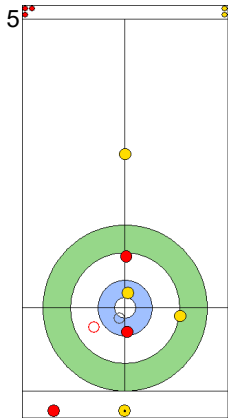

Prepositioned Stones

SWE: WRANAA I
Draw ⌚ 100%

EST: KALDVEE M
Draw ⌚ 75%

SWE: WRANAA R
Draw ⌚ 100%

EST: LILL H
Draw ⌚ 50%

SWE: WRANAA R
Double Take-out ⌚ 50%

EST: LILL H
Draw ⌚ 50%

SWE: WRANAA R
Double Take-out ⌚ 100%

EST: LILL H
Draw ⌚ 50%

SWE: WRANAA I
Raise
Time-out ⌚ 100%

EST: KALDVEE M
Raise ⌚ 0%

	EST	SWE
Total Score	4	8
Time left	0:26	2:35

Legend:
 ⌚ Clockwise ⌚ Counter-clockwise - Not considered