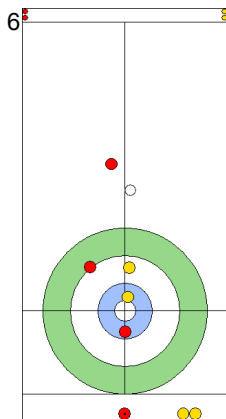

ESP: UNANUE M
Double Take-out 50%