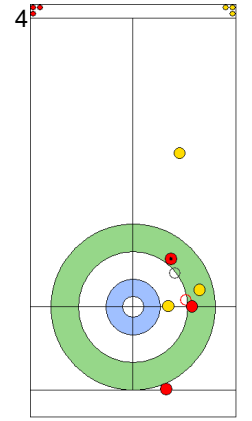

End 6 ● **ESP - Spain** 1 + 1 (this end) = 2 ● **ITA - Italy** 4 + 0 (this end) = 4

Power Play
Prepositioned Stones

ITA: CONSTANTINI S
Wick / Soft Peeling ⌚ 50%

ESP: OTAEGI O
Draw ⌚ 75%

ITA: DE ZANNA F
Draw ⌚ 100%