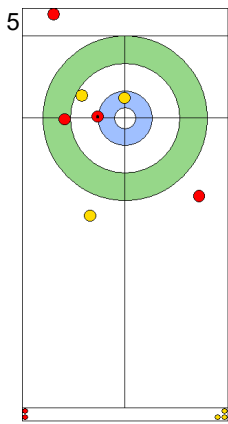

ESP: UNANUE M
Draw ⌚ 75%