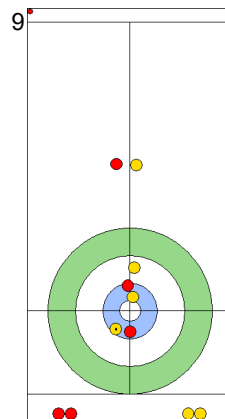

ITA: CONSTANTINI S
Draw 75%