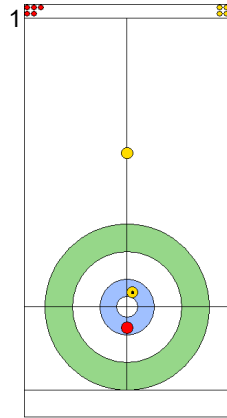

ITA: CONSTANTINI S
Draw   ⌚ 100%