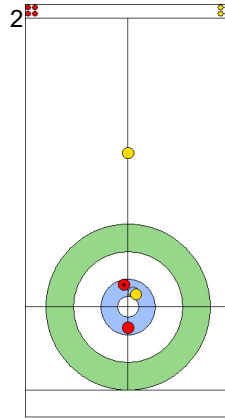

Legend:
 Clockwise
  Counter-clockwise
 - Not considered

Game - Shot by Shot

End 3 ● ESP - Spain 0 + 0 (this end) = 0 ⊗ ITA - Italy 2 + 1 (this end) = 3

	ESP	ITA
Total Score	0	3
Time left	14:48	17:30

Legend:
↻ Clockwise ↺ Counter-clockwise - Not considered

Game - Shot by Shot

End 4 ● **ESP - Spain** 0 + 1 (this end) = 1 ● **ITA - Italy** 3 + 0 (this end) = 3

Prepositioned Stones

ITA: CONSTANTINI S
Draw ⌚ 100%

ESP: OTAEGI O
Draw ⌚ 100%

ITA: DE ZANNA F
Raise ⌚ 100%