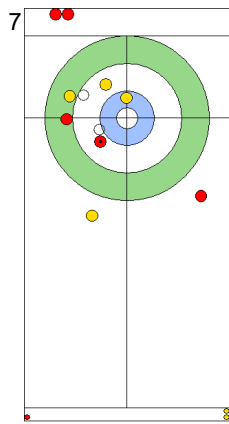

ESP: UNANUE M
Raise ⌚ 100%