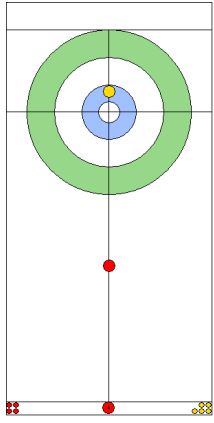

Legend:
 ⌚ Clockwise ⌚ Counter-clockwise - Not considered

Game - Shot by Shot

End 7 **ESP - Spain 2 + 0 (this end) = 2** **ITA - Italy 4 + 1 (this end) = 5**

Prepositioned Stones

ESP: OTAEGI O
Draw ⌚ 100%