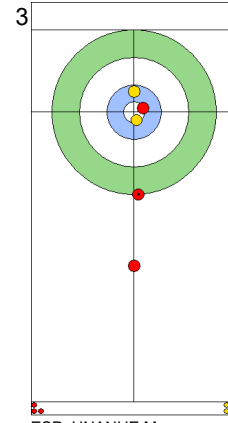

ESP: UNANUE M
Draw ⌚ 50%