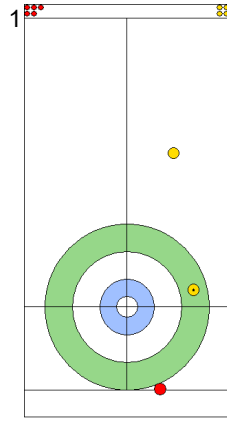

ITA: CONSTANTINI S
Wick / Soft Peeling ⌚ 50%