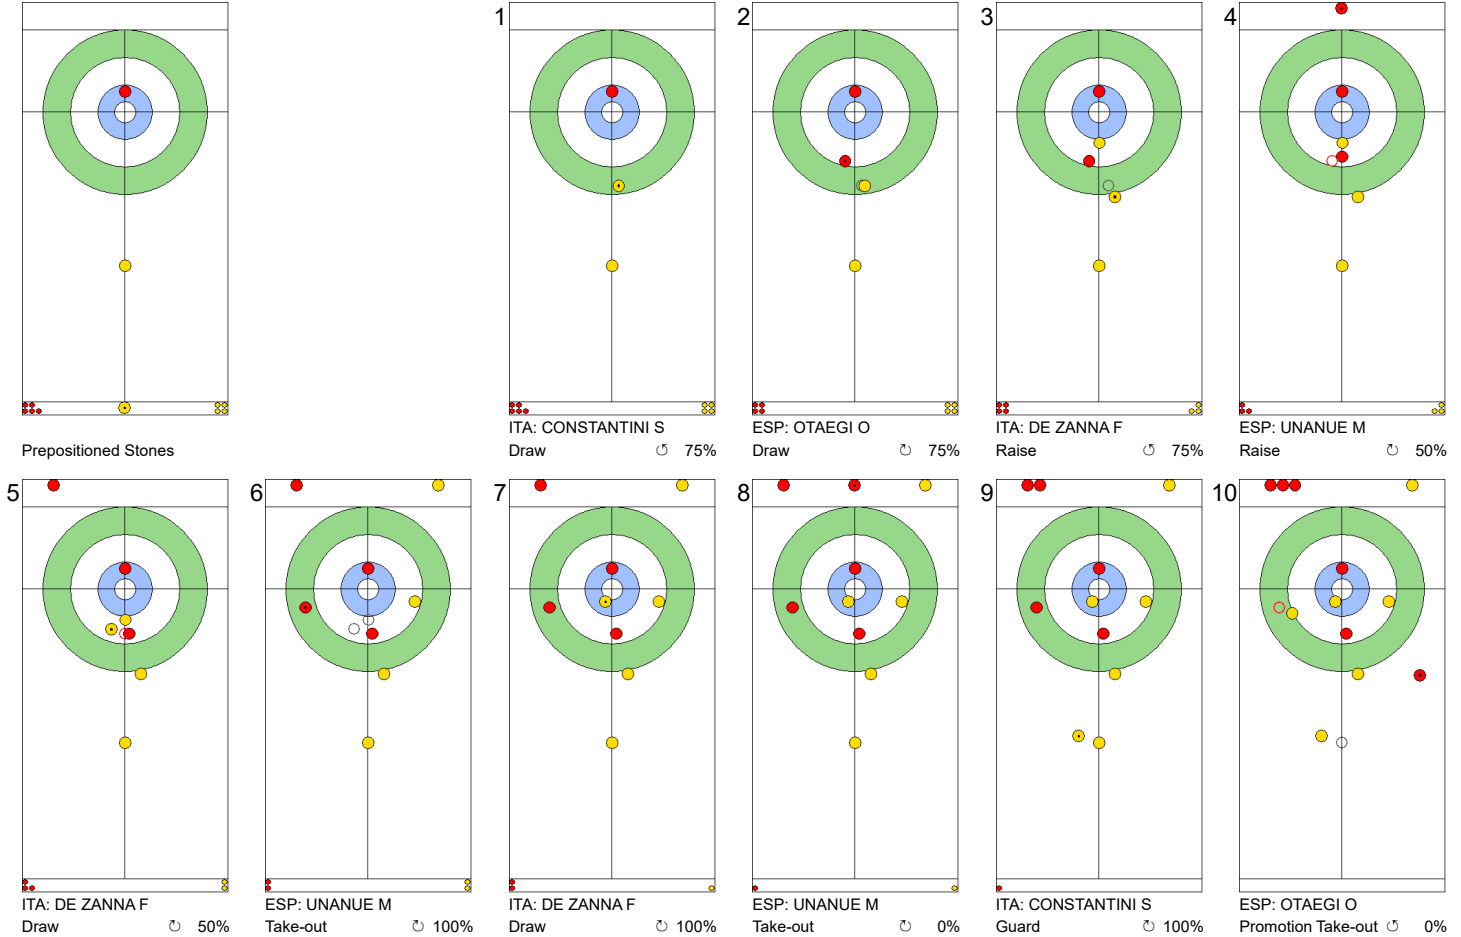

ITA: DE ZANNA F
Guard 100%

ESP: UNANUE M
Double Take-out 50%

ITA: DE ZANNA F
Guard 100%

ESP: UNANUE M
Hit and Roll 100%

ITA: CONSTANTINI S
Draw 75%

ESP: OTAEGI O
Draw 0%

	ESP	ITA
Total Score	0	2
Time left	17:04	19:57

Legend:
 Clockwise
  Counter-clockwise
 - Not considered

Game - Shot by Shot

End 3 ● ESP - Spain 0 + 0 (this end) = 0 ⊗ ITA - Italy 2 + 1 (this end) = 3

	ESP	ITA
Total Score	0	3
Time left	14:48	17:30

Legend:
↻ Clockwise ↺ Counter-clockwise - Not considered