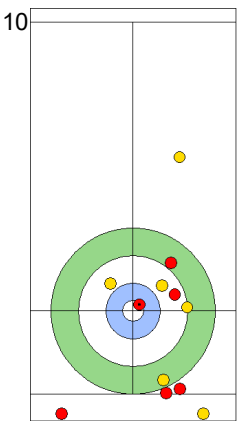

ESP: OTAEGI O
Draw ⌚ 100%

	ESP	ITA
Total Score	2	4
Time left	6:50	9:27

Legend:
⌚ Clockwise   ⌚ Counter-clockwise   - Not considered