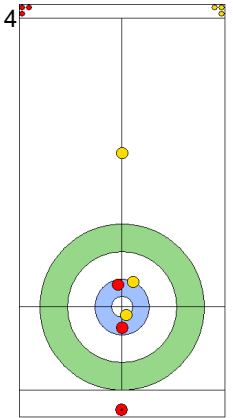

Legend:
 Clockwise
  Counter-clockwise
 - Not considered

Game - Shot by Shot

End 3 ● ESP - Spain 0 + 0 (this end) = 0 ⊗ ITA - Italy 2 + 1 (this end) = 3

	ESP	ITA
Total Score	0	3
Time left	14:48	17:30

Legend:
↻ Clockwise ↺ Counter-clockwise - Not considered

Game - Shot by Shot

End 4 ● **ESP - Spain** 0 + 1 (this end) = 1 ● **ITA - Italy** 3 + 0 (this end) = 3

Prepositioned Stones

ITA: CONSTANTINI S
Draw ⌚ 100%

ESP: OTAEGI O
Draw ⌚ 100%

ITA: DE ZANNA F
Raise ⌚ 100%