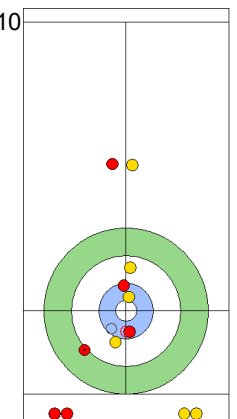

ESP: OTAEGI O
Draw 0%

	ESP	ITA
Total Score	0	2
Time left	17:04	19:57

Legend:
Clockwise
Counter-clockwise
- Not considered