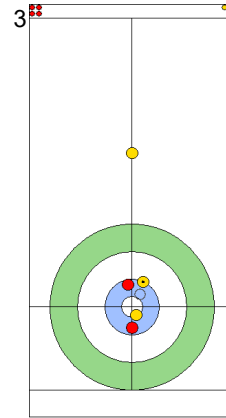

Legend:
 Clockwise
  Counter-clockwise
 - Not considered

Game - Shot by Shot

End 3 ● ESP - Spain 0 + 0 (this end) = 0 ⊗ ITA - Italy 2 + 1 (this end) = 3

	ESP	ITA
Total Score	0	3
Time left	14:48	17:30

Legend:
↻ Clockwise ↺ Counter-clockwise - Not considered

Game - Shot by Shot

End 4 ● **ESP - Spain** 0 + 1 (this end) = 1 ● **ITA - Italy** 3 + 0 (this end) = 3

Prepositioned Stones

ITA: CONSTANTINI S
Draw ⌚ 100%

ESP: OTAEGI O
Draw ⌚ 100%

ITA: DE ZANNA F
Raise ⌚ 100%