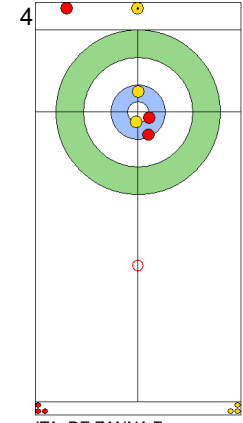

ITA: DE ZANNA F
Take-out ⌚ 100%