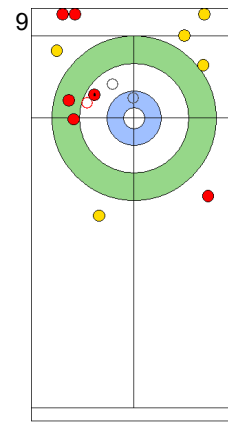

Legend:
 ⌚ Clockwise ⌚ Counter-clockwise - Not considered

SAT 20 APR 2024
Start Time 10:00

Round Robin Session 1
Group A - Sheet B

Game - Shot by Shot

End 5 **ESP - Spain 1 + 0 (this end) = 1** **ITA - Italy 3 + 1 (this end) = 4**

ITA: DE ZANNA F
Take-out ⌚ 50%

ESP: OTAEGI O
Double Take-out ⌚ 100%

ITA: CONSTANTINI S
Draw ⌚ 100%

	ESP	ITA
Total Score	1	4
Time left	9:58	12:58

Legend:
 ⌚ Clockwise ⌚ Counter-clockwise - Not considered

Game - Shot by Shot