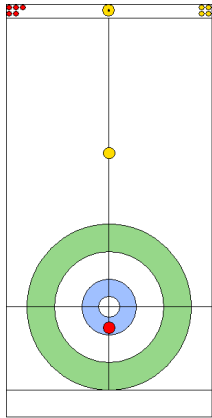

Legend:
 Clockwise
  Counter-clockwise
 - Not considered

Game - Shot by Shot

End 3 ● ESP - Spain 0 + 0 (this end) = 0 ⊗ ITA - Italy 2 + 1 (this end) = 3

	ESP	ITA
Total Score	0	3
Time left	14:48	17:30

Legend:
↻ Clockwise ↺ Counter-clockwise - Not considered

Game - Shot by Shot

End 4 ● **ESP - Spain** 0 + 1 (this end) = 1 ● **ITA - Italy** 3 + 0 (this end) = 3

Prepositioned Stones

ITA: CONSTANTINI S
Draw ⌚ 100%

ESP: OTAEGI O
Draw ⌚ 100%

ITA: DE ZANNA F
Raise ⌚ 100%