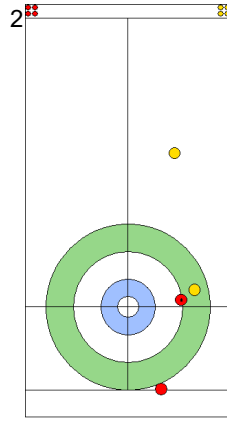

ESP: OTAEGI O
Draw ⌚ 75%