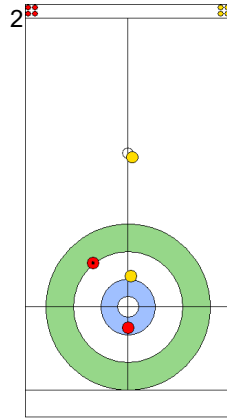

ESP: OTAEGI O
Draw 50%