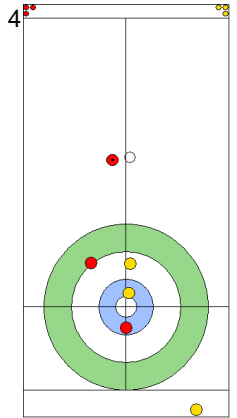

Game - Shot by Shot

End 1 ● ESP - Spain 0 + 0 (this end) = 0 ⊗ ITA - Italy 0 + 1 (this end) = 1

	ESP	ITA
Total Score	0	1
Time left	20:17	21:01

Legend:
↻ Clockwise ↺ Counter-clockwise - Not considered

Game - Shot by Shot

End 2 **ESP - Spain 0 + 0 (this end) = 0** **ITA - Italy 1 + 1 (this end) = 2**

Prepositioned Stones

ITA: CONSTANTINI S
Draw 75%

ESP: OTAEGI O
Draw 50%

ITA: DE ZANNA F
Raise 100%

ESP: UNANUE M
Double Take-out 50%

Legend:
 Clockwise
  Counter-clockwise
 - Not considered

Game - Shot by Shot

End 3 ● ESP - Spain 0 + 0 (this end) = 0 ⊗ ITA - Italy 2 + 1 (this end) = 3

	ESP	ITA
Total Score	0	3
Time left	14:48	17:30

Legend:
↻ Clockwise ↺ Counter-clockwise - Not considered