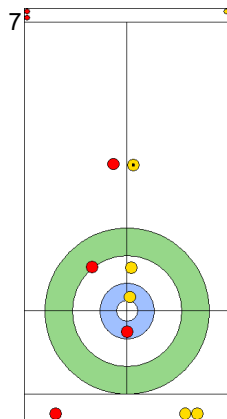

ITA: DE ZANNA F
Guard 100%