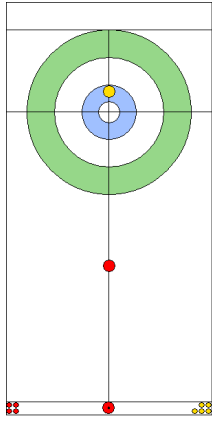

Legend:
 ⌚ Clockwise ⌚ Counter-clockwise - Not considered

SAT 20 APR 2024
Start Time 10:00

Round Robin Session 1
Group A - Sheet B

Game - Shot by Shot

End 5 **ESP - Spain 1 + 0 (this end) = 1** **ITA - Italy 3 + 1 (this end) = 4**