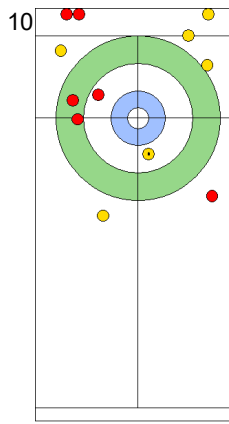

Legend:
 ⌚ Clockwise ⌚ Counter-clockwise - Not considered

SAT 20 APR 2024
Start Time 10:00

Round Robin Session 1
Group A - Sheet B

Game - Shot by Shot

End 5 **ESP - Spain 1 + 0 (this end) = 1** **ITA - Italy 3 + 1 (this end) = 4**

ITA: DE ZANNA F
Take-out ⌚ 50%

ESP: OTAEGI O
Double Take-out ⌚ 100%

ITA: CONSTANTINI S
Draw ⌚ 100%

	ESP	ITA
Total Score	1	4
Time left	9:58	12:58

Legend:
 ⌚ Clockwise ⌚ Counter-clockwise - Not considered

Game - Shot by Shot