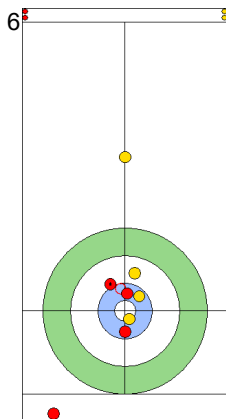

ESP: UNANUE M
Draw   ⌚ 75%