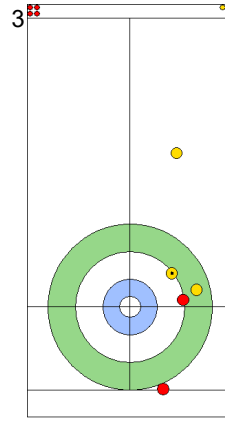

End 6 ● **ESP - Spain** 1 + 1 (this end) = 2 ● **ITA - Italy** 4 + 0 (this end) = 4

Power Play
Prepositioned Stones

ITA: CONSTANTINI S
Wick / Soft Peeling ⌚ 50%

ESP: OTAEGI O
Draw ⌚ 75%

ITA: DE ZANNA F
Draw ⌚ 100%