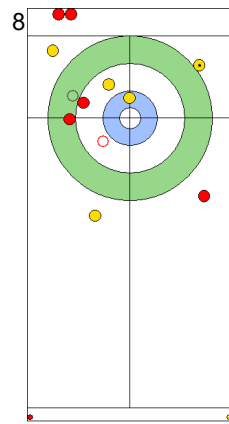

Legend:
 ⌚ Clockwise ⌚ Counter-clockwise - Not considered

SAT 20 APR 2024
Start Time 10:00

Round Robin Session 1
Group A - Sheet B

Game - Shot by Shot

End 5 **ESP - Spain 1 + 0 (this end) = 1** **ITA - Italy 3 + 1 (this end) = 4**

ITA: DE ZANNA F
Take-out ⌚ 50%

ESP: OTAEGI O
Double Take-out ⌚ 100%

ITA: CONSTANTINI S
Draw ⌚ 100%

	ESP	ITA
Total Score	1	4
Time left	9:58	12:58

Legend:
 ⌚ Clockwise ⌚ Counter-clockwise - Not considered

Game - Shot by Shot