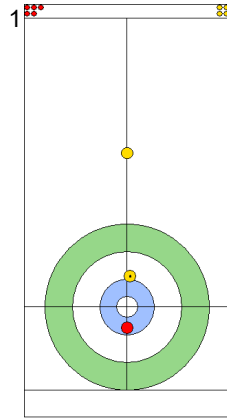

ITA: CONSTANTINI S
Draw 75%