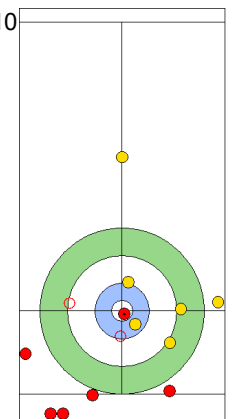

ESP: OTAEGI O
Double Take-out   ⌚ 50%

	ESP	ITA
Total Score	1	3
Time left	12:19	15:07

Legend:
⌚ Clockwise   ⌚ Counter-clockwise   - Not considered