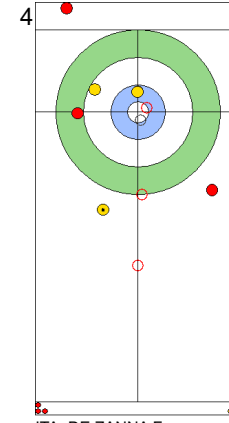

ITA: DE ZANNA F
Double Take-out ⌚ 100%