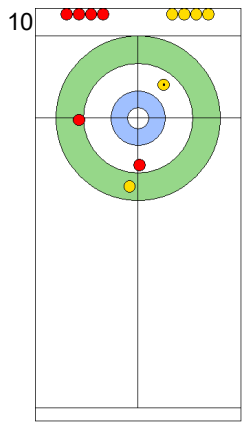

ITA: CONSTANTINI S
Draw ⌚ 100%

	ESP	ITA
Total Score	2	5
Time left	5:06	6:56

Legend:
⌚ Clockwise   ⌚ Counter-clockwise   - Not considered