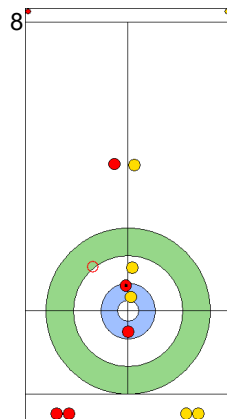

ESP: UNANUE M
Hit and Roll 100%