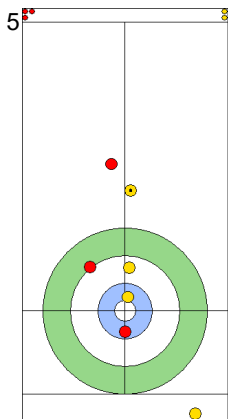

Game - Shot by Shot

End 1 ● ESP - Spain 0 + 0 (this end) = 0 ⊗ ITA - Italy 0 + 1 (this end) = 1

	ESP	ITA
Total Score	0	1
Time left	20:17	21:01

Legend:
↻ Clockwise ↺ Counter-clockwise - Not considered

Game - Shot by Shot

End 2 **ESP - Spain 0 + 0 (this end) = 0** **ITA - Italy 1 + 1 (this end) = 2**

Prepositioned Stones

ITA: CONSTANTINI S
Draw 75%

ESP: OTAEGI O
Draw 50%

ITA: DE ZANNA F
Raise 100%

ESP: UNANUE M
Double Take-out 50%

Legend:
 Clockwise
  Counter-clockwise
 - Not considered

Game - Shot by Shot

End 3 ● ESP - Spain 0 + 0 (this end) = 0 ⊗ ITA - Italy 2 + 1 (this end) = 3

	ESP	ITA
Total Score	0	3
Time left	14:48	17:30

Legend:
↻ Clockwise ↺ Counter-clockwise - Not considered