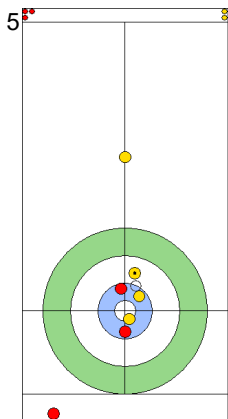

ITA: DE ZANNA F
Raise   ⌚ 100%