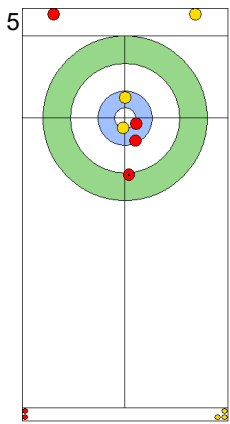

ESP: UNANUE M
Guard ⌚ 75%