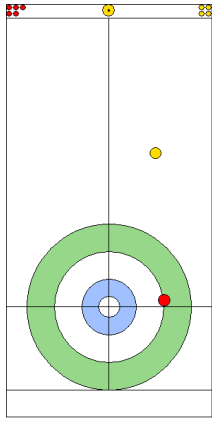

Game - Shot by Shot

End 6   ● **ESP - Spain** 1 + 1 (this end) = 2   ● **ITA - Italy** 4 + 0 (this end) = 4

Power Play
Prepositioned Stones