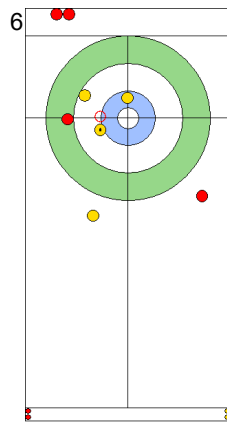

ITA: DE ZANNA F
Take-out ⌚ 100%