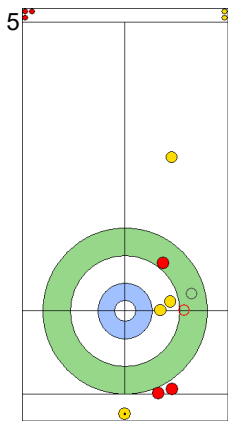

ITA: DE ZANNA F
Raise ⌚ 100%