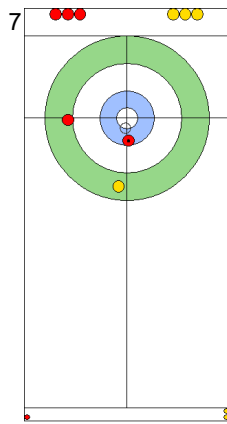

Legend:
 ⌚ Clockwise ⌚ Counter-clockwise - Not considered

Game - Shot by Shot

End 7 **ESP - Spain 2 + 0 (this end) = 2** **ITA - Italy 4 + 1 (this end) = 5**

Prepositioned Stones

ESP: OTAEGI O
Draw ⌚ 100%

ITA: CONSTANTINI S
Draw ⌚ 100%

ESP: UNANUE M
Raise ⌚ 100%

ITA: DE ZANNA F
Take-out ⌚ 100%

ESP: UNANUE M
Guard ⌚ 75%

ITA: DE ZANNA F
Double Take-out ⌚ 100%

ESP: UNANUE M
Take-out ⌚ 100%

ITA: DE ZANNA F
Take-out ⌚ 100%

ESP: OTAEGI O
Take-out ⌚ 100%

ITA: CONSTANTINI S
Draw ⌚ 100%

	ESP	ITA
Total Score	2	5
Time left	5:06	6:56

Legend:
 ⌚ Clockwise ⌚ Counter-clockwise - Not considered