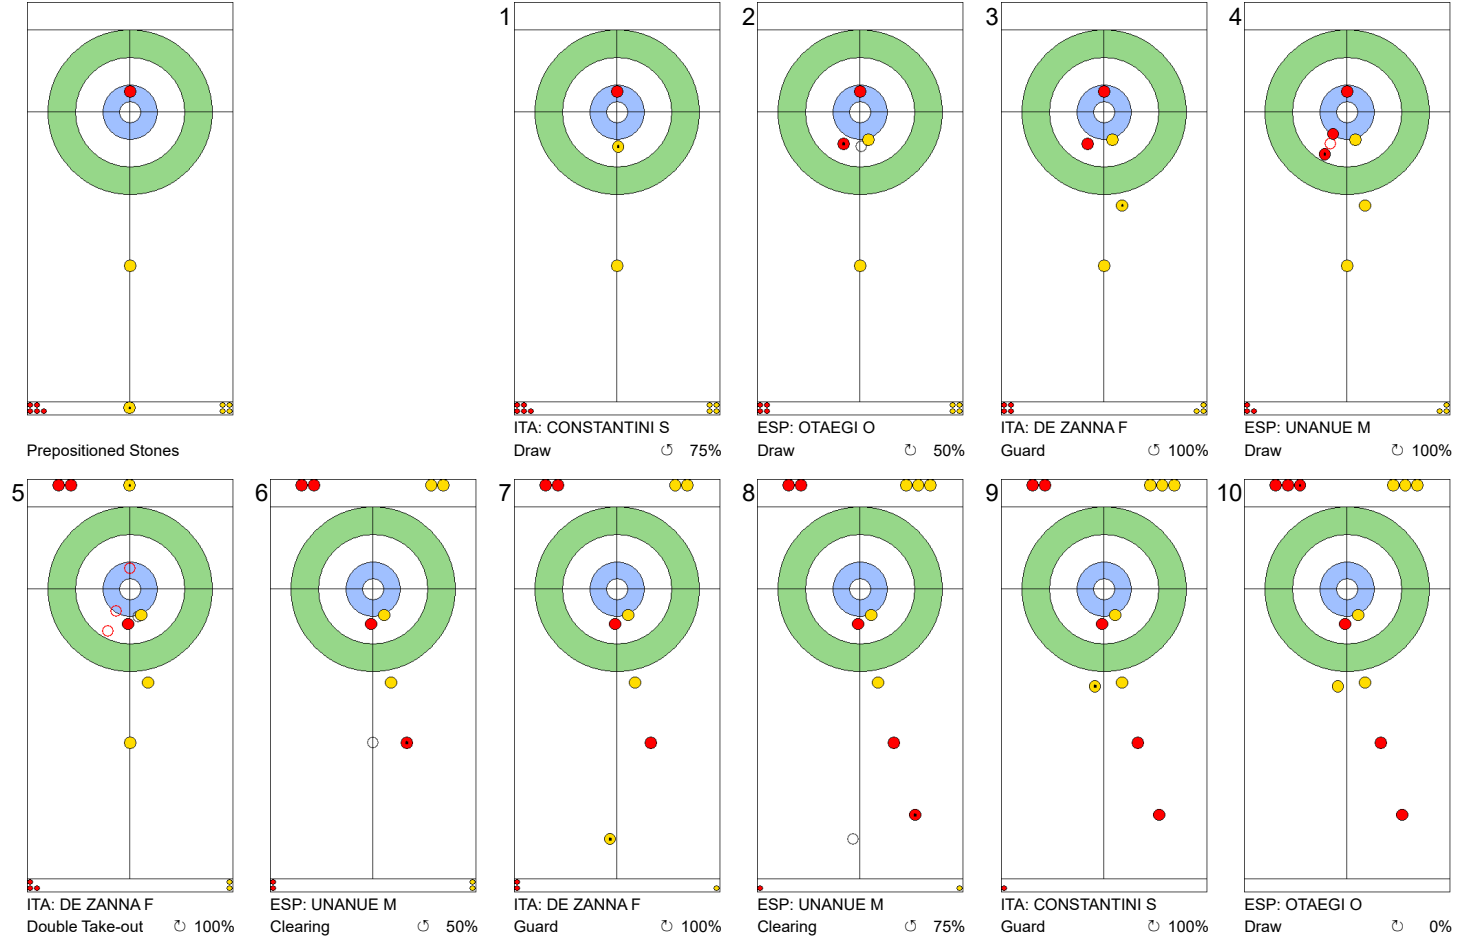

Game - Shot by Shot

End 1 ● ESP - Spain 0 + 0 (this end) = 0 ⊗ ITA - Italy 0 + 1 (this end) = 1

	ESP	ITA
Total Score	0	1
Time left	20:17	21:01

Legend:
↻ Clockwise ↺ Counter-clockwise - Not considered

Game - Shot by Shot

Legend:
 Clockwise
  Counter-clockwise
 - Not considered

Game - Shot by Shot

End 3 ● ESP - Spain 0 + 0 (this end) = 0 ⊗ ITA - Italy 2 + 1 (this end) = 3

	ESP	ITA
Total Score	0	3
Time left	14:48	17:30

Legend:
↻ Clockwise ↺ Counter-clockwise - Not considered