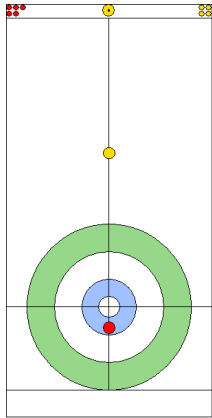

Game - Shot by Shot

End 2 **ESP - Spain 0 + 0 (this end) = 0** **ITA - Italy 1 + 1 (this end) = 2**

Prepositioned Stones