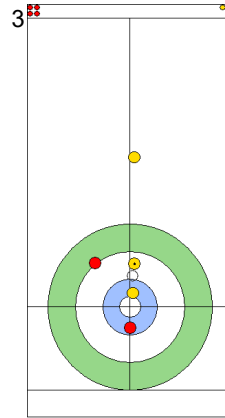

Game - Shot by Shot

End 1 ● ESP - Spain 0 + 0 (this end) = 0 ⊗ ITA - Italy 0 + 1 (this end) = 1

	ESP	ITA
Total Score	0	1
Time left	20:17	21:01

Legend:
↻ Clockwise ↺ Counter-clockwise - Not considered

Game - Shot by Shot

End 2 **ESP - Spain 0 + 0 (this end) = 0** **ITA - Italy 1 + 1 (this end) = 2**

Prepositioned Stones

ITA: CONSTANTINI S
Draw 75%

ESP: OTAEGI O
Draw 50%

ITA: DE ZANNA F
Raise 100%

ESP: UNANUE M
Double Take-out 50%

Legend:
 Clockwise
  Counter-clockwise
 - Not considered

Game - Shot by Shot

End 3 ● ESP - Spain 0 + 0 (this end) = 0 ⊗ ITA - Italy 2 + 1 (this end) = 3

	ESP	ITA
Total Score	0	3
Time left	14:48	17:30

Legend:
↻ Clockwise ↺ Counter-clockwise - Not considered