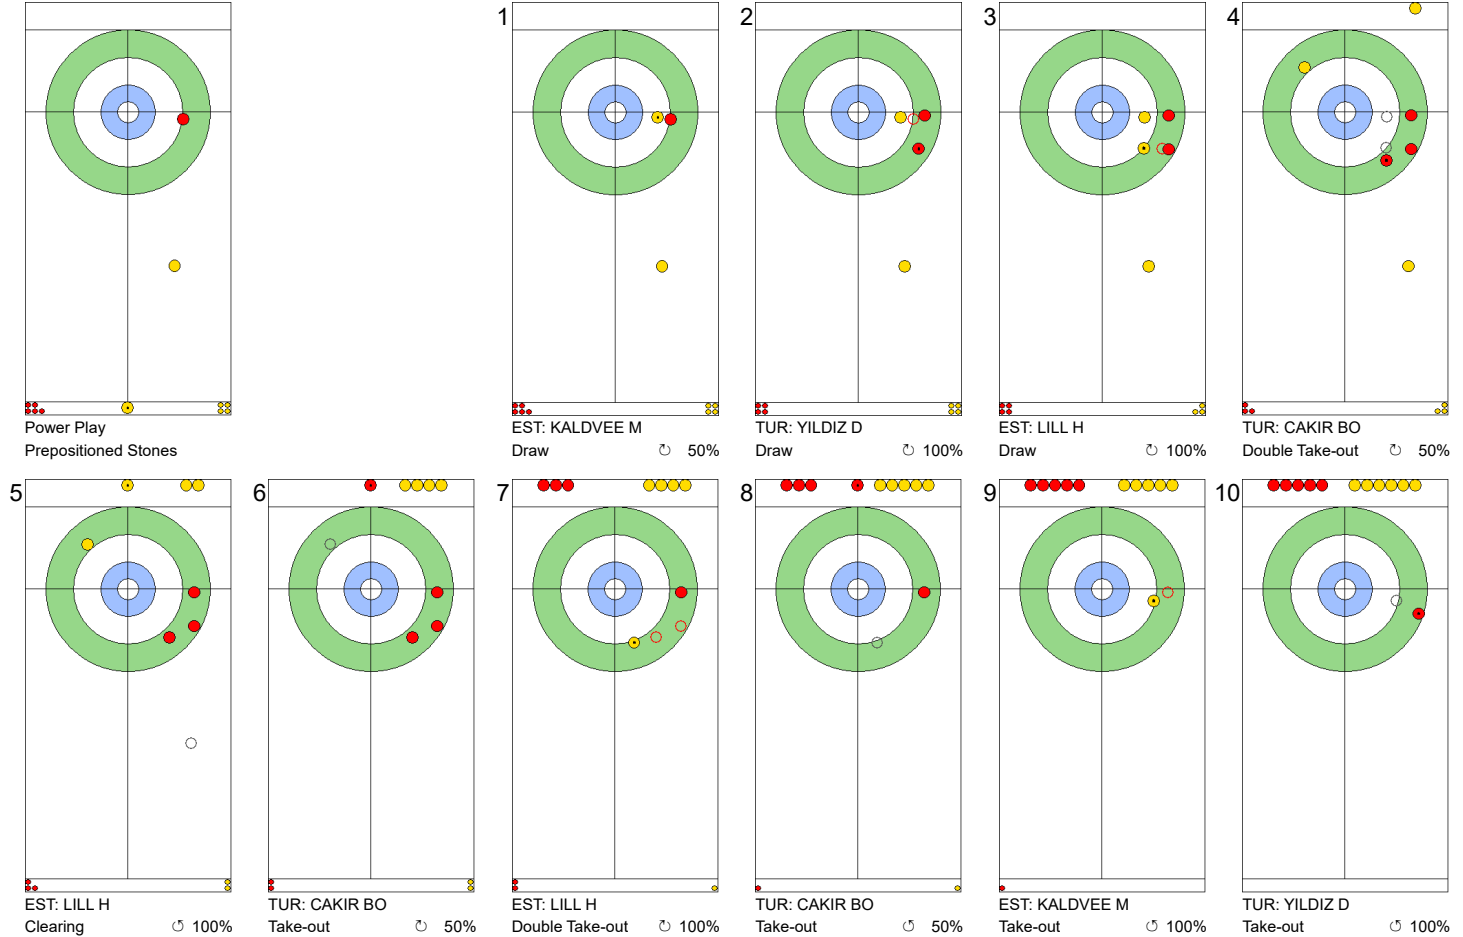

TUR: YILDIZ D
Draw ⌚ 50%

EST: KALDVEE M
Raise ⌚ 100%

TUR: CAKIR BO
Draw ⌚ 100%

EST: LILL H
Take-out ⌚ 100%

TUR: CAKIR BO
Take-out ⌚ 100%

EST: LILL H
Draw ⌚ 75%

TUR: CAKIR BO
Take-out ⌚ 100%

EST: LILL H
Take-out ⌚ 100%

TUR: YILDIZ D
Take-out ⌚ 100%

EST: KALDVEE M
Take-out ⌚ 0%

	TUR	EST
Total Score	4	7
Time left	5:59	8:44

Legend:
 ⌚ Clockwise ⌚ Counter-clockwise - Not considered

SAT 20 APR 2024
Start Time 10:00

Round Robin Session 1
Group A - Sheet C

Game - Shot by Shot

End 7 **TUR - Türkiye** 4 + 1 (this end) = 5 **EST - Estonia** 7 + 0 (this end) = 7

	TUR	EST
Total Score	5	7
Time left	3:21	6:47

Legend:
 Clockwise
  Counter-clockwise
 - Not considered