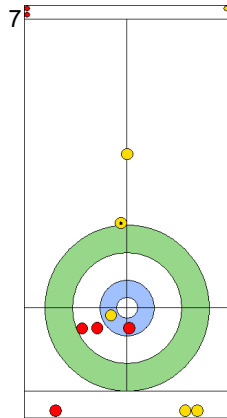

TUR: CAKIR BO
Draw 0%

EST: LILL H
Wick / Soft Peeling 100%

TUR: CAKIR BO
Take-out 0%

EST: LILL H
Draw 100%

TUR: YILDIZ D
Take-out 75%

EST: KALDVEE M
Draw 50%

	TUR	EST
Total Score	0	4
Time left	19:19	20:25

Legend:
 Clockwise
  Counter-clockwise
 - Not considered

Game - Shot by Shot

End 2 **TUR - Türkiye** 0 + 1 (this end) = 1 **EST - Estonia** 4 + 0 (this end) = 4

Prepositioned Stones

EST: KALDVEE M
Draw ⌚ 50%

TUR: YILDIZ D
Raise ⌚ 100%

EST: LILL H
Raise ⌚ 100%

TUR: CAKIR BO
Draw ⌚ 50%

EST: LILL H
Draw ⌚ 100%

TUR: CAKIR BO
Double Take-out ⌚ 100%

EST: LILL H
Draw ⌚ 75%

TUR: CAKIR BO
Raise ⌚ 0%

EST: KALDVEE M
Draw ⌚ 100%

TUR: YILDIZ D
Double Take-out ⌚ 100%

	TUR	EST
Total Score	1	4
Time left	16:29	18:51