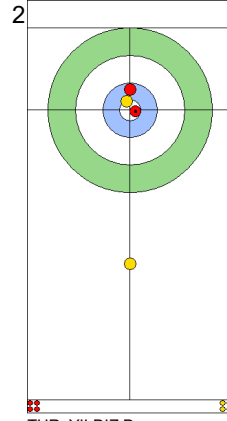

EST: KALDVEE M
Raise 0%

	TUR	EST
Total Score	3	4
Time left	14:41	16:29

Legend:
 Clockwise
  Counter-clockwise
 - Not considered

SAT 20 APR 2024
Start Time 10:00

Round Robin Session 1
Group A - Sheet C

Game - Shot by Shot

	TUR	EST
Total Score	3	5
Time left	12:33	13:58

Legend:
 Clockwise
  Counter-clockwise
 - Not considered

Game - Shot by Shot

End 5 **TUR - Türkiye** 3 + 1 (this end) = 4 **EST - Estonia** 5 + 0 (this end) = 5

Prepositioned Stones

EST: KALDVEE M
Draw ⌚ 100%

TUR: YILDIZ D
Draw ⌚ 100%

EST: LILL H
Draw ⌚ 100%

TUR: CAKIR BO
Draw ⌚ 50%

EST: LILL H
Draw ⌚ 100%

TUR: CAKIR BO
Wick / Soft Peeling ⌚ 100%

EST: LILL H
Take-out ⌚ 100%