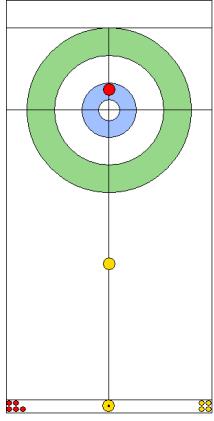

EST: KALDVEE M
Draw 100%

TUR: CAKIR BO
Draw 100%

EST: LILL H
Draw 0%

TUR: CAKIR BO
Draw 100%

EST: LILL H
Double Take-out 50%

TUR: CAKIR BO
Draw 100%

EST: LILL H
Double Take-out 100%

TUR: YILDIZ D
Draw 100%

EST: KALDVEE M
Raise 0%

	TUR	EST
Total Score	3	4
Time left	14:41	16:29

Legend:
 Clockwise
  Counter-clockwise
 - Not considered

SAT 20 APR 2024
Start Time 10:00

Round Robin Session 1
Group A - Sheet C

Game - Shot by Shot

	TUR	EST
Total Score	3	5
Time left	12:33	13:58

Legend:
 Clockwise
  Counter-clockwise
 - Not considered

Game - Shot by Shot

End 5 **TUR - Türkiye** 3 + 1 (this end) = 4 **EST - Estonia** 5 + 0 (this end) = 5