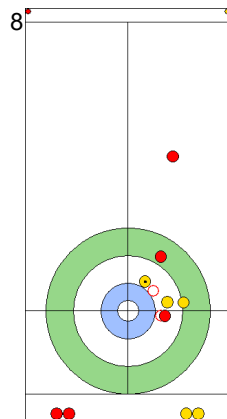

TUR: YILDIZ D
Draw ⌚ 50%

EST: KALDVEE M
Raise ⌚ 100%

TUR: CAKIR BO
Draw ⌚ 100%

EST: LILL H
Take-out ⌚ 100%

TUR: CAKIR BO
Take-out ⌚ 100%

EST: LILL H
Draw ⌚ 75%

TUR: CAKIR BO
Take-out ⌚ 100%

EST: LILL H
Take-out ⌚ 100%

TUR: YILDIZ D
Take-out ⌚ 100%

EST: KALDVEE M
Take-out ⌚ 0%

	TUR	EST
Total Score	4	7
Time left	5:59	8:44

Legend:
 ⌚ Clockwise ⌚ Counter-clockwise - Not considered

SAT 20 APR 2024
Start Time 10:00

Round Robin Session 1
Group A - Sheet C