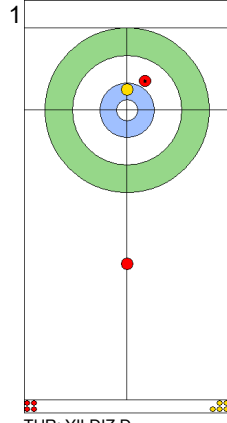

Game - Shot by Shot

End 1 **TUR - Türkiye** 0 + 0 (this end) = 0 **EST - Estonia** 0 + 4 (this end) = 4

Prepositioned Stones

TUR: YILDIZ D
Draw 0%

EST: KALDVEE M
Draw 75%

TUR: CAKIR BO
Draw 100%

EST: LILL H
Raise 100%

TUR: CAKIR BO
Draw 0%

EST: LILL H
Wick / Soft Peeling 100%

TUR: CAKIR BO
Take-out 0%

EST: LILL H
Draw 100%

TUR: YILDIZ D
Take-out 75%

EST: KALDVEE M
Draw 50%

	TUR	EST
Total Score	0	4
Time left	19:19	20:25

Legend:
 Clockwise
  Counter-clockwise
 - Not considered