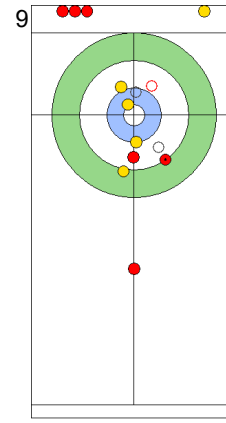

TUR: CAKIR BO
Draw 0%

EST: LILL H
Wick / Soft Peeling 100%

TUR: CAKIR BO
Take-out 0%

EST: LILL H
Draw 100%

TUR: YILDIZ D
Take-out 75%

EST: KALDVEE M
Draw 50%

	TUR	EST
Total Score	0	4
Time left	19:19	20:25

Legend:
 Clockwise
  Counter-clockwise
 - Not considered

Game - Shot by Shot

End 2 **TUR - Türkiye** 0 + 1 (this end) = 1 **EST - Estonia** 4 + 0 (this end) = 4

Prepositioned Stones

EST: KALDVEE M
Draw ⌚ 50%

TUR: YILDIZ D
Raise ⌚ 100%

EST: LILL H
Raise ⌚ 100%

TUR: CAKIR BO
Draw ⌚ 50%