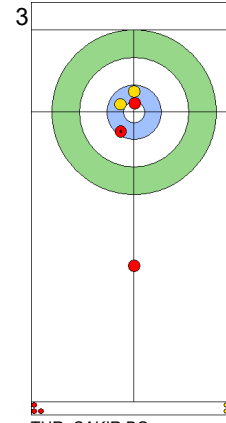

Legend:
 ⌚ Clockwise ⌚ Counter-clockwise - Not considered

Game - Shot by Shot

End 3 **TUR - Türkiye** 1 + 2 (this end) = 3 **EST - Estonia** 4 + 0 (this end) = 4

Prepositioned Stones

TUR: YILDIZ D
Draw 100%

EST: KALDVEE M
Draw 100%

TUR: CAKIR BO
Draw 100%

EST: LILL H
Draw 0%

TUR: CAKIR BO
Draw 100%

EST: LILL H
Double Take-out 50%

TUR: CAKIR BO
Draw 100%

EST: LILL H
Double Take-out 100%

TUR: YILDIZ D
Draw 100%