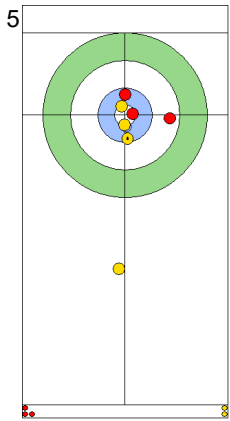

	TUR	EST
Total Score	3	5
Time left	12:33	13:58

Legend:
 Clockwise
  Counter-clockwise
 - Not considered

Game - Shot by Shot

End 5 **TUR - Türkiye** 3 + 1 (this end) = 4 **EST - Estonia** 5 + 0 (this end) = 5

Prepositioned Stones

EST: KALDVEE M
Draw ⌚ 100%

TUR: YILDIZ D
Draw ⌚ 100%

EST: LILL H
Draw ⌚ 100%

TUR: CAKIR BO
Draw ⌚ 50%

EST: LILL H
Draw ⌚ 100%

TUR: CAKIR BO
Wick / Soft Peeling ⌚ 100%

EST: LILL H
Take-out ⌚ 100%

TUR: CAKIR BO
Raise ⌚ 25%

EST: KALDVEE M
Double Take-out ⌚ 100%

TUR: YILDIZ D
Wick / Soft Peeling ⌚ 100%

	TUR	EST
Total Score	4	5
Time left	9:36	11:39

Legend:
 ⌚ Clockwise ⌚ Counter-clockwise - Not considered