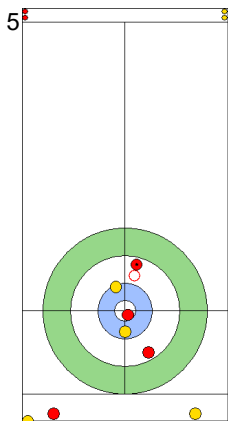

Game - Shot by Shot

End 8 **TUR - Türkiye** 5 + X (this end) = 5 **EST - Estonia** 7 + X (this end) = 7

Prepositioned Stones

TUR: YILDIZ D
Draw ⌚ 100%

EST: KALDVEE M
Raise ⌚ 100%

TUR: CAKIR BO
Draw ⌚ 100%

EST: LILL H
Clearing ⌚ 100%