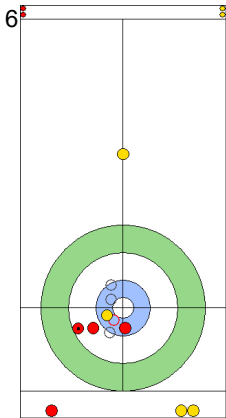

TUR: CAKIR BO
Draw 0%

EST: LILL H
Wick / Soft Peeling 100%

TUR: CAKIR BO
Take-out 0%

EST: LILL H
Draw 100%

TUR: YILDIZ D
Take-out 75%

EST: KALDVEE M
Draw 50%

	TUR	EST
Total Score	0	4
Time left	19:19	20:25

Legend:
 Clockwise
  Counter-clockwise
 - Not considered

Game - Shot by Shot

End 2 **TUR - Türkiye** 0 + 1 (this end) = 1 **EST - Estonia** 4 + 0 (this end) = 4

Prepositioned Stones

EST: KALDVEE M
Draw ⌚ 50%

TUR: YILDIZ D
Raise ⌚ 100%

EST: LILL H
Raise ⌚ 100%

TUR: CAKIR BO
Draw ⌚ 50%

EST: LILL H
Draw ⌚ 100%

TUR: CAKIR BO
Double Take-out ⌚ 100%

EST: LILL H
Draw ⌚ 75%

TUR: CAKIR BO
Raise ⌚ 0%

EST: KALDVEE M
Draw ⌚ 100%

TUR: YILDIZ D
Double Take-out ⌚ 100%

	TUR	EST
Total Score	1	4
Time left	16:29	18:51