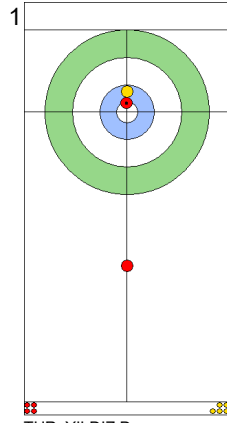

TUR: YILDIZ D
Draw 100%