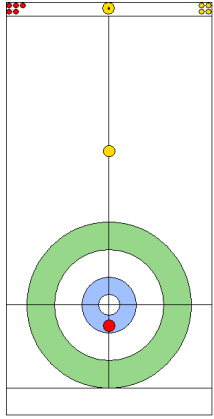

TUR: CAKIR BO
Draw 0%

EST: LILL H
Wick / Soft Peeling 100%

TUR: CAKIR BO
Take-out 0%

EST: LILL H
Draw 100%

TUR: YILDIZ D
Take-out 75%

EST: KALDVEE M
Draw 50%

	TUR	EST
Total Score	0	4
Time left	19:19	20:25

Legend:
 Clockwise
  Counter-clockwise
 - Not considered

Game - Shot by Shot

End 2 **TUR - Türkiye** 0 + 1 (this end) = 1 **EST - Estonia** 4 + 0 (this end) = 4

Prepositioned Stones

EST: KALDVEE M
Draw ⌚ 50%

TUR: YILDIZ D
Raise ⌚ 100%

EST: LILL H
Raise ⌚ 100%

TUR: CAKIR BO
Draw ⌚ 50%