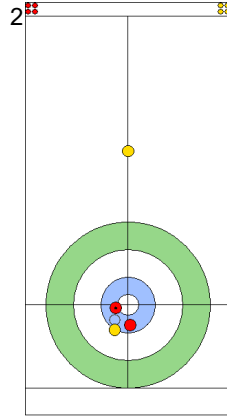

TUR: CAKIR BO
Draw 0%

EST: LILL H
Wick / Soft Peeling 100%

TUR: CAKIR BO
Take-out 0%

EST: LILL H
Draw 100%

TUR: YILDIZ D
Take-out 75%

EST: KALDVEE M
Draw 50%

	TUR	EST
Total Score	0	4
Time left	19:19	20:25

Legend:
 Clockwise
  Counter-clockwise
 - Not considered

Game - Shot by Shot

End 2 **TUR - Türkiye** 0 + 1 (this end) = 1 **EST - Estonia** 4 + 0 (this end) = 4

Prepositioned Stones

EST: KALDVEE M
Draw ⌚ 50%

TUR: YILDIZ D
Raise ⌚ 100%

EST: LILL H
Raise ⌚ 100%

TUR: CAKIR BO
Draw ⌚ 50%

EST: LILL H
Draw ⌚ 100%

TUR: CAKIR BO
Double Take-out ⌚ 100%

EST: LILL H
Draw ⌚ 75%

TUR: CAKIR BO
Raise ⌚ 0%

EST: KALDVEE M
Draw ⌚ 100%

TUR: YILDIZ D
Double Take-out ⌚ 100%

	TUR	EST
Total Score	1	4
Time left	16:29	18:51

Legend:
 ⌚ Clockwise ⌚ Counter-clockwise - Not considered

Game - Shot by Shot

End 3 **TUR - Türkiye** 1 + 2 (this end) = 3 **EST - Estonia** 4 + 0 (this end) = 4

Prepositioned Stones

TUR: YILDIZ D
Draw 100%