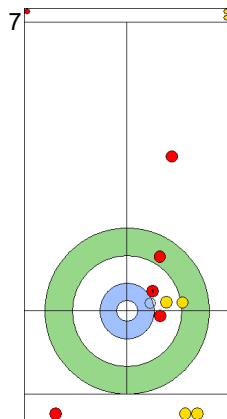

TUR: YILDIZ D
Draw ⌚ 50%

EST: KALDVEE M
Raise ⌚ 100%

TUR: CAKIR BO
Draw ⌚ 100%

EST: LILL H
Take-out ⌚ 100%

TUR: CAKIR BO
Take-out ⌚ 100%

EST: LILL H
Draw ⌚ 75%

TUR: CAKIR BO
Take-out ⌚ 100%

EST: LILL H
Take-out ⌚ 100%

TUR: YILDIZ D
Take-out ⌚ 100%

EST: KALDVEE M
Take-out ⌚ 0%

	TUR	EST
Total Score	4	7
Time left	5:59	8:44

Legend:
 ⌚ Clockwise ⌚ Counter-clockwise - Not considered

SAT 20 APR 2024
Start Time 10:00

Round Robin Session 1
Group A - Sheet C