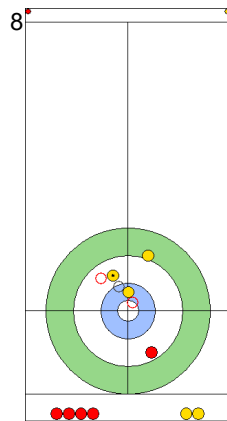

EST: LILL H
Promotion Take-out   ⌚ 100%