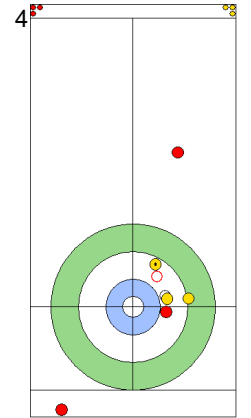

SAT 20 APR 2024
Start Time 10:00

Round Robin Session 1
Group A - Sheet C

Game - Shot by Shot

End 6 **TUR - Türkiye** 4 + 0 (this end) = 4 **EST - Estonia** 5 + 2 (this end) = 7

Power Play
Prepositioned Stones

TUR: YILDIZ D
Draw ⌚ 50%

EST: KALDVEE M
Raise ⌚ 100%

TUR: CAKIR BO
Draw ⌚ 100%

EST: LILL H
Take-out ⌚ 100%

TUR: CAKIR BO
Take-out ⌚ 100%

EST: LILL H
Draw ⌚ 75%

TUR: CAKIR BO
Take-out ⌚ 100%

EST: LILL H
Take-out ⌚ 100%