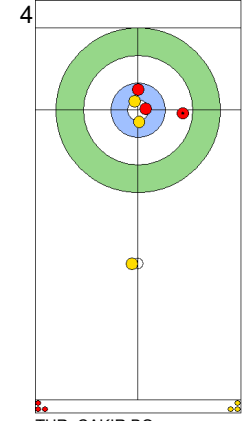

Prepositioned Stones

EST: KALDVEE M
Draw ⌚ 100%

TUR: YILDIZ D
Draw ⌚ 100%

EST: LILL H
Draw ⌚ 100%

TUR: CAKIR BO
Draw ⌚ 50%

EST: LILL H
Draw ⌚ 100%

TUR: CAKIR BO
Wick / Soft Peeling ⌚ 100%

EST: LILL H
Take-out ⌚ 100%

TUR: CAKIR BO
Raise ⌚ 25%

EST: KALDVEE M
Double Take-out ⌚ 100%

TUR: YILDIZ D
Wick / Soft Peeling ⌚ 100%

	TUR	EST
Total Score	4	5
Time left	9:36	11:39

Legend:
 ⌚ Clockwise ⌚ Counter-clockwise - Not considered