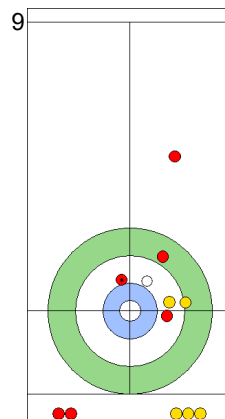

TUR: YILDIZ D
Draw ⌚ 50%

EST: KALDVEE M
Raise ⌚ 100%

TUR: CAKIR BO
Draw ⌚ 100%

EST: LILL H
Take-out ⌚ 100%

TUR: CAKIR BO
Take-out ⌚ 100%

EST: LILL H
Draw ⌚ 75%

TUR: CAKIR BO
Take-out ⌚ 100%

EST: LILL H
Take-out ⌚ 100%