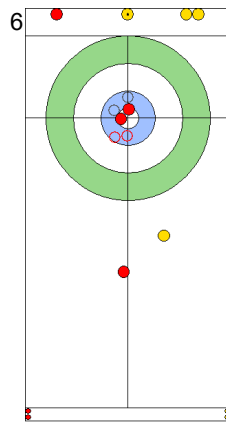

EST: KALDVEE M
Draw 100%

TUR: CAKIR BO
Draw 100%

EST: LILL H
Draw 0%

TUR: CAKIR BO
Draw 100%

EST: LILL H
Double Take-out 50%

TUR: CAKIR BO
Draw 100%

EST: LILL H
Double Take-out 100%

TUR: YILDIZ D
Draw 100%

EST: KALDVEE M
Raise 0%

	TUR	EST
Total Score	3	4
Time left	14:41	16:29

Legend:
 Clockwise
  Counter-clockwise
 - Not considered

SAT 20 APR 2024
Start Time 10:00

Round Robin Session 1
Group A - Sheet C

Game - Shot by Shot