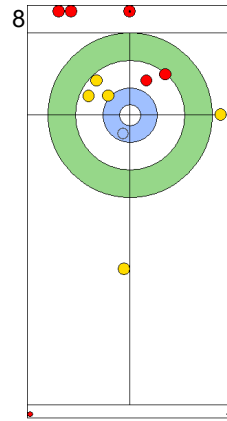

Prepositioned Stones

EST: KALDVEE M
Draw ⌚ 100%

TUR: YILDIZ D
Draw ⌚ 100%

EST: LILL H
Draw ⌚ 100%

TUR: CAKIR BO
Draw ⌚ 50%

EST: LILL H
Draw ⌚ 100%

TUR: CAKIR BO
Wick / Soft Peeling ⌚ 100%

EST: LILL H
Take-out ⌚ 100%

TUR: CAKIR BO
Raise ⌚ 25%

EST: KALDVEE M
Double Take-out ⌚ 100%

TUR: YILDIZ D
Wick / Soft Peeling ⌚ 100%

	TUR	EST
Total Score	4	5
Time left	9:36	11:39

Legend:
 ⌚ Clockwise ⌚ Counter-clockwise - Not considered