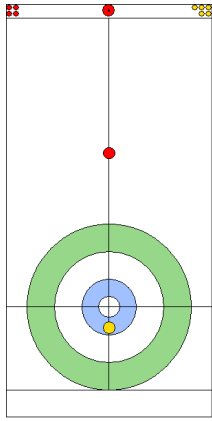

Game - Shot by Shot

End 8   **TUR - Türkiye** 5 + X (this end) = 5   **EST - Estonia** 7 + X (this end) = 7

Prepositioned Stones