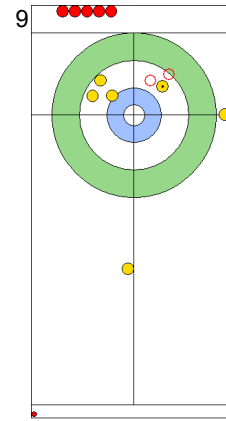

Prepositioned Stones

EST: KALDVEE M
Draw ⌚ 100%

TUR: YILDIZ D
Draw ⌚ 100%

EST: LILL H
Draw ⌚ 100%

TUR: CAKIR BO
Draw ⌚ 50%

EST: LILL H
Draw ⌚ 100%

TUR: CAKIR BO
Wick / Soft Peeling ⌚ 100%

EST: LILL H
Take-out ⌚ 100%

TUR: CAKIR BO
Raise ⌚ 25%

EST: KALDVEE M
Double Take-out ⌚ 100%

TUR: YILDIZ D
Wick / Soft Peeling ⌚ 100%

	TUR	EST
Total Score	4	5
Time left	9:36	11:39

Legend:
 ⌚ Clockwise ⌚ Counter-clockwise - Not considered