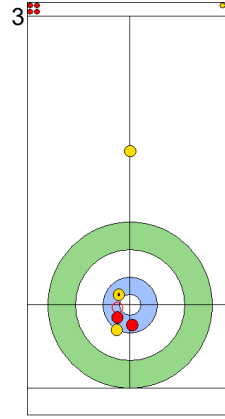

TUR: CAKIR BO
Draw 0%

EST: LILL H
Wick / Soft Peeling 100%

TUR: CAKIR BO
Take-out 0%

EST: LILL H
Draw 100%

TUR: YILDIZ D
Take-out 75%

EST: KALDVEE M
Draw 50%

	TUR	EST
Total Score	0	4
Time left	19:19	20:25

Legend:
 Clockwise
  Counter-clockwise
 - Not considered

Game - Shot by Shot

End 2 **TUR - Türkiye** 0 + 1 (this end) = 1 **EST - Estonia** 4 + 0 (this end) = 4

Prepositioned Stones

EST: KALDVEE M
Draw ⌚ 50%

TUR: YILDIZ D
Raise ⌚ 100%

EST: LILL H
Raise ⌚ 100%

TUR: CAKIR BO
Draw ⌚ 50%

EST: LILL H
Draw ⌚ 100%

TUR: CAKIR BO
Double Take-out ⌚ 100%

EST: LILL H
Draw ⌚ 75%

TUR: CAKIR BO
Raise ⌚ 0%

EST: KALDVEE M
Draw ⌚ 100%

TUR: YILDIZ D
Double Take-out ⌚ 100%

	TUR	EST
Total Score	1	4
Time left	16:29	18:51