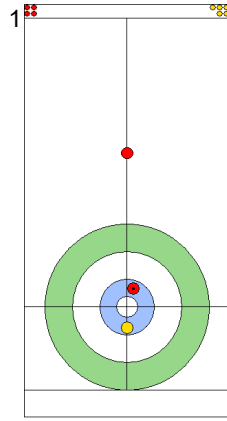

TUR: YILDIZ D
Draw   ⌚ 100%