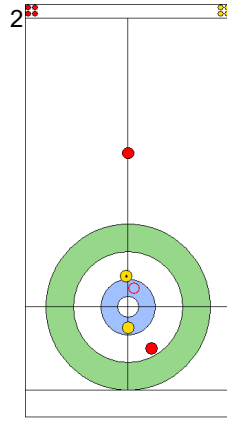

Game - Shot by Shot

End 8 **TUR - Türkiye** 5 + X (this end) = 5 **EST - Estonia** 7 + X (this end) = 7

Prepositioned Stones

TUR: YILDIZ D
Draw ⌚ 100%

EST: KALDVEE M
Raise ⌚ 100%

TUR: CAKIR BO
Draw ⌚ 100%

EST: LILL H
Clearing ⌚ 100%