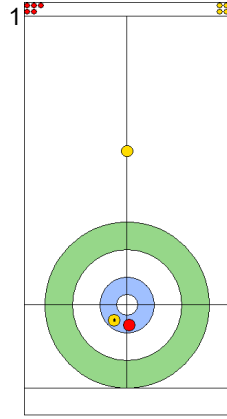

TUR: CAKIR BO
Draw 0%

EST: LILL H
Wick / Soft Peeling 100%

TUR: CAKIR BO
Take-out 0%

EST: LILL H
Draw 100%

TUR: YILDIZ D
Take-out 75%

EST: KALDVEE M
Draw 50%

	TUR	EST
Total Score	0	4
Time left	19:19	20:25

Legend:
 Clockwise
  Counter-clockwise
 - Not considered

Game - Shot by Shot

End 2 **TUR - Türkiye** 0 + 1 (this end) = 1 **EST - Estonia** 4 + 0 (this end) = 4

Prepositioned Stones

EST: KALDVEE M
Draw ⌚ 50%

TUR: YILDIZ D
Raise ⌚ 100%

EST: LILL H
Raise ⌚ 100%

TUR: CAKIR BO
Draw ⌚ 50%