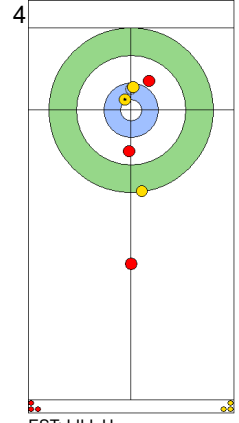

Game - Shot by Shot

End 1 **TUR - Türkiye** 0 + 0 (this end) = 0 **EST - Estonia** 0 + 4 (this end) = 4

Prepositioned Stones

TUR: YILDIZ D
Draw 0%

EST: KALDVEE M
Draw 75%

TUR: CAKIR BO
Draw 100%

EST: LILL H
Raise 100%

TUR: CAKIR BO
Draw 0%

EST: LILL H
Wick / Soft Peeling 100%

TUR: CAKIR BO
Take-out 0%

EST: LILL H
Draw 100%

TUR: YILDIZ D
Take-out 75%

EST: KALDVEE M
Draw 50%

	TUR	EST
Total Score	0	4
Time left	19:19	20:25

Legend:
 Clockwise
  Counter-clockwise
 - Not considered