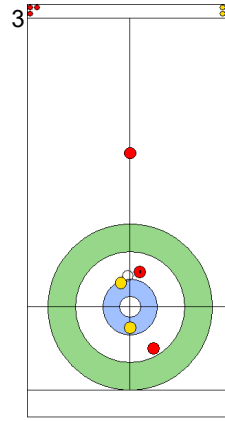

Game - Shot by Shot

End 8 **TUR - Türkiye** 5 + X (this end) = 5 **EST - Estonia** 7 + X (this end) = 7

Prepositioned Stones

TUR: YILDIZ D
Draw ⌚ 100%

EST: KALDVEE M
Raise ⌚ 100%

TUR: CAKIR BO
Draw ⌚ 100%

EST: LILL H
Clearing ⌚ 100%