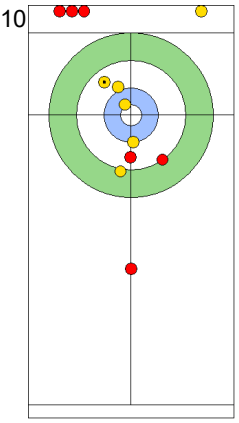

TUR: CAKIR BO
Draw 0%

EST: LILL H
Wick / Soft Peeling 100%

TUR: CAKIR BO
Take-out 0%

EST: LILL H
Draw 100%

TUR: YILDIZ D
Take-out 75%

EST: KALDVEE M
Draw 50%

	TUR	EST
Total Score	0	4
Time left	19:19	20:25

Legend:
 Clockwise
  Counter-clockwise
 - Not considered

Game - Shot by Shot

End 2 **TUR - Türkiye** 0 + 1 (this end) = 1 **EST - Estonia** 4 + 0 (this end) = 4

Prepositioned Stones

EST: KALDVEE M
Draw ⌚ 50%

TUR: YILDIZ D
Raise ⌚ 100%

EST: LILL H
Raise ⌚ 100%

TUR: CAKIR BO
Draw ⌚ 50%