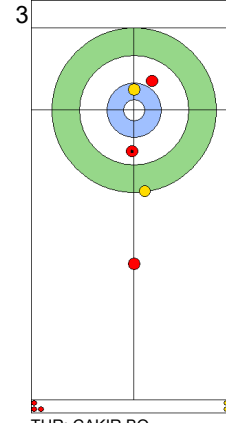

Game - Shot by Shot

End 1 **TUR - Türkiye** 0 + 0 (this end) = 0 **EST - Estonia** 0 + 4 (this end) = 4

Prepositioned Stones

TUR: YILDIZ D
Draw 0%

EST: KALDVEE M
Draw 75%

TUR: CAKIR BO
Draw 100%

EST: LILL H
Raise 100%

TUR: CAKIR BO
Draw 0%

EST: LILL H
Wick / Soft Peeling 100%

TUR: CAKIR BO
Take-out 0%

EST: LILL H
Draw 100%

TUR: YILDIZ D
Take-out 75%

EST: KALDVEE M
Draw 50%

	TUR	EST
Total Score	0	4
Time left	19:19	20:25

Legend:
 Clockwise
  Counter-clockwise
 - Not considered