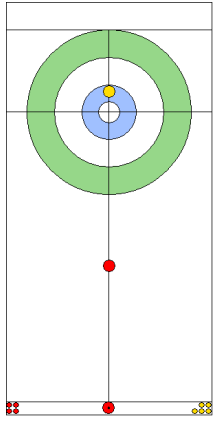

EST: LILL H
Draw ⌚ 100%

TUR: CAKIR BO
Double Take-out ⌚ 100%

EST: LILL H
Draw ⌚ 75%

TUR: CAKIR BO
Raise ⌚ 0%

EST: KALDVEE M
Draw ⌚ 100%

TUR: YILDIZ D
Double Take-out ⌚ 100%

	TUR	EST
Total Score	1	4
Time left	16:29	18:51

Legend:
 ⌚ Clockwise ⌚ Counter-clockwise - Not considered

Game - Shot by Shot

End 3 **TUR - Türkiye** 1 + 2 (this end) = 3 **EST - Estonia** 4 + 0 (this end) = 4

Prepositioned Stones

TUR: YILDIZ D
Draw 100%