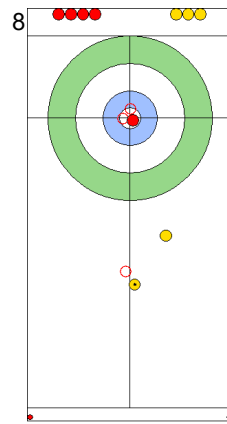

EST: KALDVEE M
Draw 100%

TUR: CAKIR BO
Draw 100%

EST: LILL H
Draw 0%

TUR: CAKIR BO
Draw 100%

EST: LILL H
Double Take-out 50%

TUR: CAKIR BO
Draw 100%

EST: LILL H
Double Take-out 100%

TUR: YILDIZ D
Draw 100%

EST: KALDVEE M
Raise 0%

	TUR	EST
Total Score	3	4
Time left	14:41	16:29

Legend:
 Clockwise
  Counter-clockwise
 - Not considered

SAT 20 APR 2024
Start Time 10:00

Round Robin Session 1
Group A - Sheet C

Game - Shot by Shot