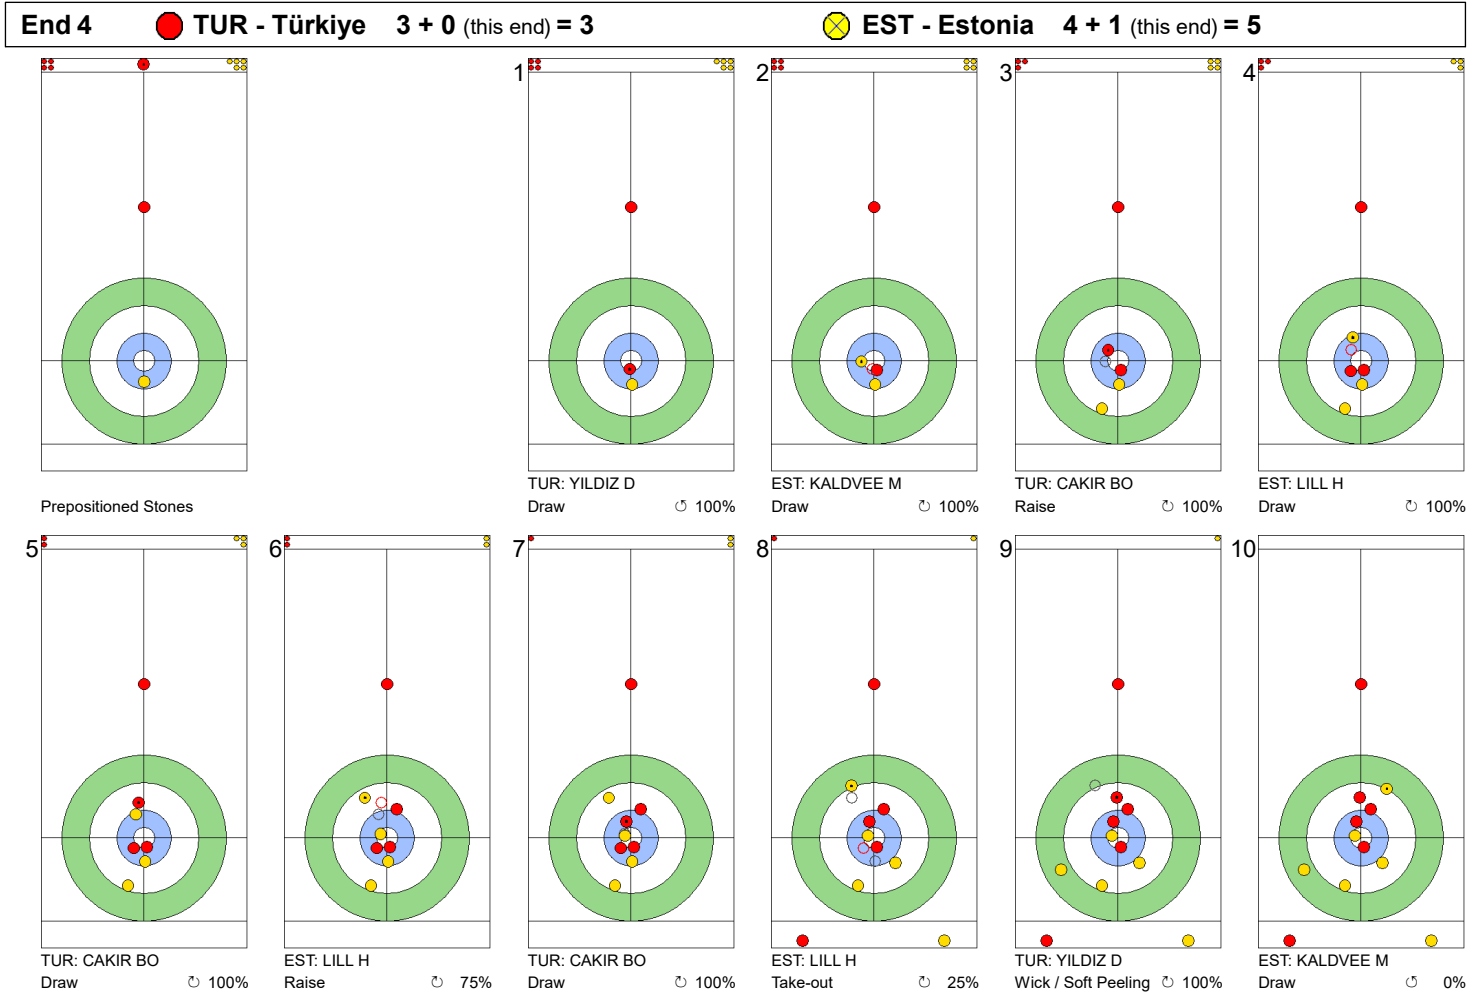

EST: KALDVEE M
Raise 0%

	TUR	EST
Total Score	3	4
Time left	14:41	16:29

Legend:
 Clockwise
  Counter-clockwise
 - Not considered

SAT 20 APR 2024
Start Time 10:00

Round Robin Session 1
Group A - Sheet C

Game - Shot by Shot

	TUR	EST
Total Score	3	5
Time left	12:33	13:58

Legend:
 Clockwise
  Counter-clockwise
 - Not considered

Game - Shot by Shot

End 5 **TUR - Türkiye** 3 + 1 (this end) = 4 **EST - Estonia** 5 + 0 (this end) = 5