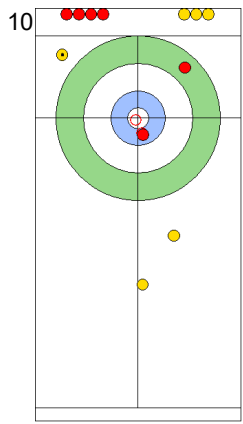

EST: KALDVEE M
Draw 100%

TUR: CAKIR BO
Draw 100%

EST: LILL H
Draw 0%

TUR: CAKIR BO
Draw 100%

EST: LILL H
Double Take-out 50%

TUR: CAKIR BO
Draw 100%

EST: LILL H
Double Take-out 100%

TUR: YILDIZ D
Draw 100%

EST: KALDVEE M
Raise 0%

	TUR	EST
Total Score	3	4
Time left	14:41	16:29

Legend:
 Clockwise
  Counter-clockwise
 - Not considered

SAT 20 APR 2024
Start Time 10:00

Round Robin Session 1
Group A - Sheet C

Game - Shot by Shot