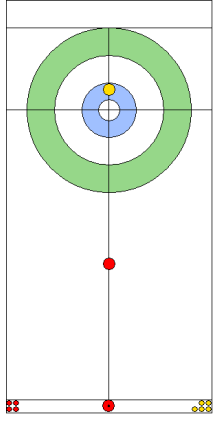

Game - Shot by Shot

End 1 **TUR - Türkiye** 0 + 0 (this end) = 0 **EST - Estonia** 0 + 4 (this end) = 4

Prepositioned Stones

TUR: YILDIZ D
Draw 0%

EST: KALDVEE M
Draw 75%

TUR: CAKIR BO
Draw 100%

EST: LILL H
Raise 100%

TUR: CAKIR BO
Draw 0%

EST: LILL H
Wick / Soft Peeling 100%

TUR: CAKIR BO
Take-out 0%

EST: LILL H
Draw 100%

TUR: YILDIZ D
Take-out 75%

EST: KALDVEE M
Draw 50%

	TUR	EST
Total Score	0	4
Time left	19:19	20:25

Legend:
 Clockwise
  Counter-clockwise
 - Not considered