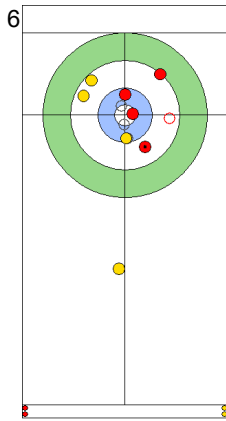

	TUR	EST
Total Score	3	5
Time left	12:33	13:58

Legend:
 Clockwise
  Counter-clockwise
 - Not considered

Game - Shot by Shot

End 5 **TUR - Türkiye** 3 + 1 (this end) = 4 **EST - Estonia** 5 + 0 (this end) = 5

Prepositioned Stones

EST: KALDVEE M
Draw ⌚ 100%

TUR: YILDIZ D
Draw ⌚ 100%

EST: LILL H
Draw ⌚ 100%

TUR: CAKIR BO
Draw ⌚ 50%

EST: LILL H
Draw ⌚ 100%

TUR: CAKIR BO
Wick / Soft Peeling ⌚ 100%

EST: LILL H
Take-out ⌚ 100%

TUR: CAKIR BO
Raise ⌚ 25%

EST: KALDVEE M
Double Take-out ⌚ 100%

TUR: YILDIZ D
Wick / Soft Peeling ⌚ 100%

	TUR	EST
Total Score	4	5
Time left	9:36	11:39

Legend:
 ⌚ Clockwise ⌚ Counter-clockwise - Not considered