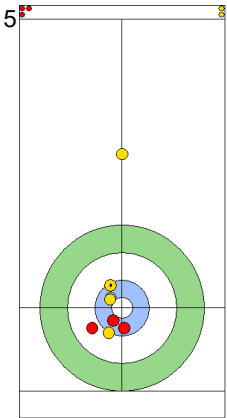

TUR: CAKIR BO
Draw 0%

EST: LILL H
Wick / Soft Peeling 100%

TUR: CAKIR BO
Take-out 0%

EST: LILL H
Draw 100%

TUR: YILDIZ D
Take-out 75%

EST: KALDVEE M
Draw 50%

	TUR	EST
Total Score	0	4
Time left	19:19	20:25

Legend:
 Clockwise
  Counter-clockwise
 - Not considered

Game - Shot by Shot

End 2 **TUR - Türkiye** 0 + 1 (this end) = 1 **EST - Estonia** 4 + 0 (this end) = 4

Prepositioned Stones

EST: KALDVEE M
Draw ⌚ 50%

TUR: YILDIZ D
Raise ⌚ 100%

EST: LILL H
Raise ⌚ 100%

TUR: CAKIR BO
Draw ⌚ 50%

EST: LILL H
Draw ⌚ 100%

TUR: CAKIR BO
Double Take-out ⌚ 100%

EST: LILL H
Draw ⌚ 75%

TUR: CAKIR BO
Raise ⌚ 0%

EST: KALDVEE M
Draw ⌚ 100%

TUR: YILDIZ D
Double Take-out ⌚ 100%

	TUR	EST
Total Score	1	4
Time left	16:29	18:51