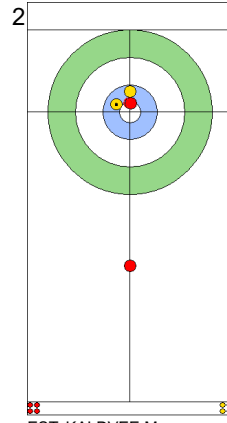

Legend:
 ⌚ Clockwise ⌚ Counter-clockwise - Not considered

Game - Shot by Shot

End 3 **TUR - Türkiye** 1 + 2 (this end) = 3 **EST - Estonia** 4 + 0 (this end) = 4

Prepositioned Stones

TUR: YILDIZ D
Draw 100%

EST: KALDVEE M
Draw 100%

TUR: CAKIR BO
Draw 100%

EST: LILL H
Draw 0%

TUR: CAKIR BO
Draw 100%

EST: LILL H
Double Take-out 50%

TUR: CAKIR BO
Draw 100%

EST: LILL H
Double Take-out 100%

TUR: YILDIZ D
Draw 100%