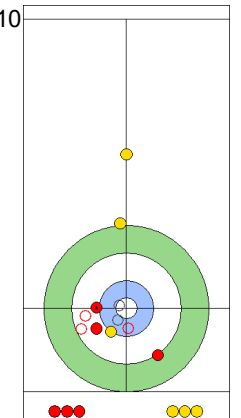

EST: LILL H
Draw ⌚ 100%

TUR: CAKIR BO
Double Take-out ⌚ 100%

EST: LILL H
Draw ⌚ 75%

TUR: CAKIR BO
Raise ⌚ 0%

EST: KALDVEE M
Draw ⌚ 100%

TUR: YILDIZ D
Double Take-out ⌚ 100%

	TUR	EST
Total Score	1	4
Time left	16:29	18:51

Legend:
 ⌚ Clockwise ⌚ Counter-clockwise - Not considered

Game - Shot by Shot

End 3 **TUR - Türkiye** 1 + 2 (this end) = 3 **EST - Estonia** 4 + 0 (this end) = 4

Prepositioned Stones

TUR: YILDIZ D
Draw 100%