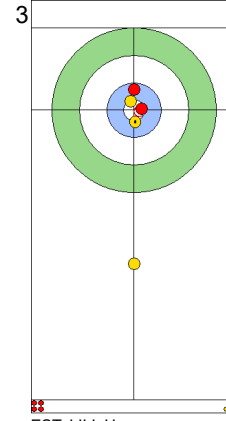

EST: KALDVEE M
Raise 0%

	TUR	EST
Total Score	3	4
Time left	14:41	16:29

Legend:
 Clockwise
  Counter-clockwise
 - Not considered

SAT 20 APR 2024
Start Time 10:00

Round Robin Session 1
Group A - Sheet C

Game - Shot by Shot

	TUR	EST
Total Score	3	5
Time left	12:33	13:58

Legend:
 Clockwise
  Counter-clockwise
 - Not considered

Game - Shot by Shot

End 5 **TUR - Türkiye** 3 + 1 (this end) = 4 **EST - Estonia** 5 + 0 (this end) = 5

Prepositioned Stones

EST: KALDVEE M
Draw ⌚ 100%

TUR: YILDIZ D
Draw ⌚ 100%

EST: LILL H
Draw ⌚ 100%

TUR: CAKIR BO
Draw ⌚ 50%

EST: LILL H
Draw ⌚ 100%

TUR: CAKIR BO
Wick / Soft Peeling ⌚ 100%

EST: LILL H
Take-out ⌚ 100%