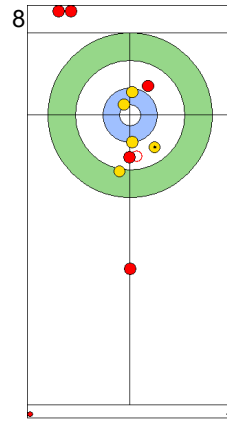

Game - Shot by Shot

End 1 **TUR - Türkiye** 0 + 0 (this end) = 0 **EST - Estonia** 0 + 4 (this end) = 4

Prepositioned Stones

TUR: YILDIZ D
Draw 0%

EST: KALDVEE M
Draw 75%

TUR: CAKIR BO
Draw 100%

EST: LILL H
Raise 100%

TUR: CAKIR BO
Draw 0%

EST: LILL H
Wick / Soft Peeling 100%

TUR: CAKIR BO
Take-out 0%

EST: LILL H
Draw 100%

TUR: YILDIZ D
Take-out 75%

EST: KALDVEE M
Draw 50%

	TUR	EST
Total Score	0	4
Time left	19:19	20:25

Legend:
 Clockwise
  Counter-clockwise
 - Not considered