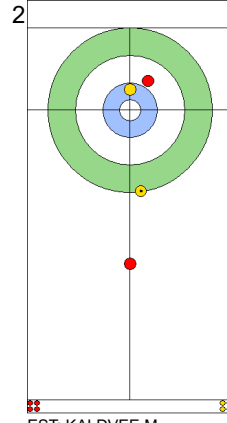

Game - Shot by Shot

End 1 **TUR - Türkiye** 0 + 0 (this end) = 0 **EST - Estonia** 0 + 4 (this end) = 4

Prepositioned Stones

TUR: YILDIZ D
Draw 0%

EST: KALDVEE M
Draw 75%

TUR: CAKIR BO
Draw 100%

EST: LILL H
Raise 100%

TUR: CAKIR BO
Draw 0%

EST: LILL H
Wick / Soft Peeling 100%

TUR: CAKIR BO
Take-out 0%

EST: LILL H
Draw 100%

TUR: YILDIZ D
Take-out 75%

EST: KALDVEE M
Draw 50%

	TUR	EST
Total Score	0	4
Time left	19:19	20:25

Legend:
 Clockwise
  Counter-clockwise
 - Not considered