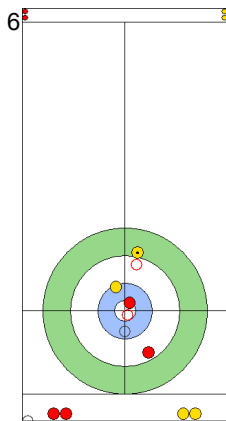

EST: LILL H
Double Take-out   ⌚ 50%