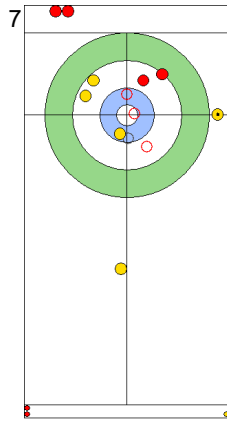

Prepositioned Stones

EST: KALDVEE M
Draw ⌚ 100%

TUR: YILDIZ D
Draw ⌚ 100%

EST: LILL H
Draw ⌚ 100%

TUR: CAKIR BO
Draw ⌚ 50%

EST: LILL H
Draw ⌚ 100%

TUR: CAKIR BO
Wick / Soft Peeling ⌚ 100%

EST: LILL H
Take-out ⌚ 100%

TUR: CAKIR BO
Raise ⌚ 25%

EST: KALDVEE M
Double Take-out ⌚ 100%

TUR: YILDIZ D
Wick / Soft Peeling ⌚ 100%

	TUR	EST
Total Score	4	5
Time left	9:36	11:39

Legend:
 ⌚ Clockwise ⌚ Counter-clockwise - Not considered