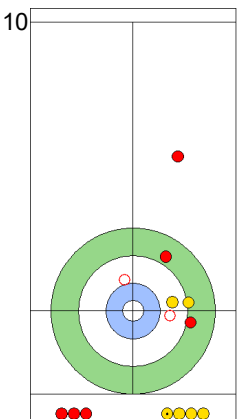

EST: KALDVEE M
Take-out ⌚ 0%

	TUR	EST
Total Score	4	7
Time left	5:59	8:44

Legend:
⌚ Clockwise   ⌚ Counter-clockwise   - Not considered