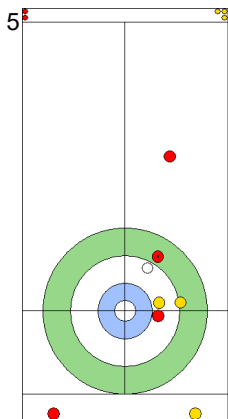

TUR: YILDIZ D
Draw ⌚ 50%

EST: KALDVEE M
Raise ⌚ 100%

TUR: CAKIR BO
Draw ⌚ 100%

EST: LILL H
Take-out ⌚ 100%

TUR: CAKIR BO
Take-out ⌚ 100%

EST: LILL H
Draw ⌚ 75%

TUR: CAKIR BO
Take-out ⌚ 100%

EST: LILL H
Take-out ⌚ 100%

TUR: YILDIZ D
Take-out ⌚ 100%

EST: KALDVEE M
Take-out ⌚ 0%

	TUR	EST
Total Score	4	7
Time left	5:59	8:44

Legend:
 ⌚ Clockwise ⌚ Counter-clockwise - Not considered

SAT 20 APR 2024
Start Time 10:00

Round Robin Session 1
Group A - Sheet C