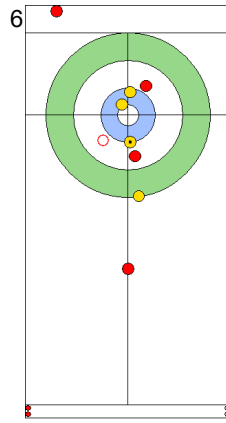

Game - Shot by Shot

End 1 **TUR - Türkiye** 0 + 0 (this end) = 0 **EST - Estonia** 0 + 4 (this end) = 4

Prepositioned Stones

TUR: YILDIZ D
Draw 0%

EST: KALDVEE M
Draw 75%

TUR: CAKIR BO
Draw 100%

EST: LILL H
Raise 100%

TUR: CAKIR BO
Draw 0%

EST: LILL H
Wick / Soft Peeling 100%

TUR: CAKIR BO
Take-out 0%

EST: LILL H
Draw 100%

TUR: YILDIZ D
Take-out 75%

EST: KALDVEE M
Draw 50%

	TUR	EST
Total Score	0	4
Time left	19:19	20:25

Legend:
 Clockwise
  Counter-clockwise
 - Not considered