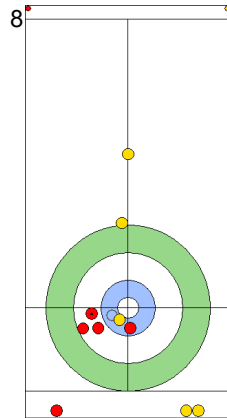

TUR: CAKIR BO
Draw 0%

EST: LILL H
Wick / Soft Peeling 100%

TUR: CAKIR BO
Take-out 0%

EST: LILL H
Draw 100%

TUR: YILDIZ D
Take-out 75%

EST: KALDVEE M
Draw 50%

	TUR	EST
Total Score	0	4
Time left	19:19	20:25

Legend:
 Clockwise
  Counter-clockwise
 - Not considered

Game - Shot by Shot

End 2 **TUR - Türkiye** 0 + 1 (this end) = 1 **EST - Estonia** 4 + 0 (this end) = 4

Prepositioned Stones

EST: KALDVEE M
Draw ⌚ 50%

TUR: YILDIZ D
Raise ⌚ 100%

EST: LILL H
Raise ⌚ 100%

TUR: CAKIR BO
Draw ⌚ 50%

EST: LILL H
Draw ⌚ 100%

TUR: CAKIR BO
Double Take-out ⌚ 100%

EST: LILL H
Draw ⌚ 75%

TUR: CAKIR BO
Raise ⌚ 0%

EST: KALDVEE M
Draw ⌚ 100%

TUR: YILDIZ D
Double Take-out ⌚ 100%

	TUR	EST
Total Score	1	4
Time left	16:29	18:51