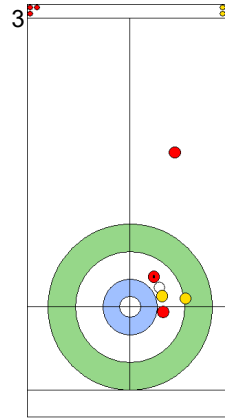

SAT 20 APR 2024
Start Time 10:00

Round Robin Session 1
Group A - Sheet C

Game - Shot by Shot

End 6 **TUR - Türkiye** 4 + 0 (this end) = 4 **EST - Estonia** 5 + 2 (this end) = 7

Power Play
Prepositioned Stones

TUR: YILDIZ D
Draw ⌚ 50%

EST: KALDVEE M
Raise ⌚ 100%

TUR: CAKIR BO
Draw ⌚ 100%

EST: LILL H
Take-out ⌚ 100%

TUR: CAKIR BO
Take-out ⌚ 100%

EST: LILL H
Draw ⌚ 75%

TUR: CAKIR BO
Take-out ⌚ 100%

EST: LILL H
Take-out ⌚ 100%