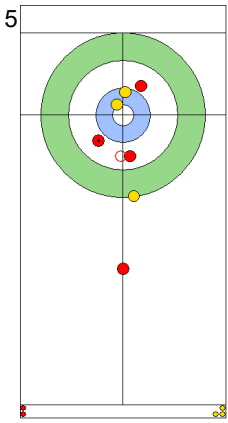

Game - Shot by Shot

End 1 **TUR - Türkiye** 0 + 0 (this end) = 0 **EST - Estonia** 0 + 4 (this end) = 4

Prepositioned Stones

TUR: YILDIZ D
Draw 0%

EST: KALDVEE M
Draw 75%

TUR: CAKIR BO
Draw 100%

EST: LILL H
Raise 100%

TUR: CAKIR BO
Draw 0%

EST: LILL H
Wick / Soft Peeling 100%

TUR: CAKIR BO
Take-out 0%

EST: LILL H
Draw 100%

TUR: YILDIZ D
Take-out 75%

EST: KALDVEE M
Draw 50%

	TUR	EST
Total Score	0	4
Time left	19:19	20:25

Legend:
 Clockwise
  Counter-clockwise
 - Not considered