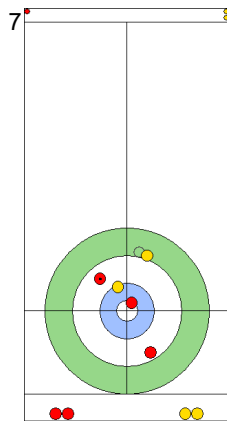

TUR: CAKIR BO
Raise   ⌚ 0%