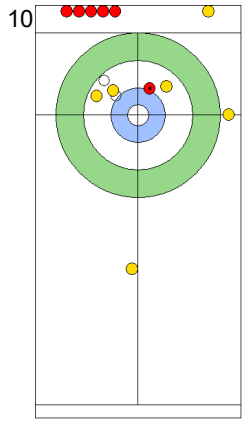

Prepositioned Stones

EST: KALDVEE M
Draw ⌚ 100%

TUR: YILDIZ D
Draw ⌚ 100%

EST: LILL H
Draw ⌚ 100%

TUR: CAKIR BO
Draw ⌚ 50%

EST: LILL H
Draw ⌚ 100%

TUR: CAKIR BO
Wick / Soft Peeling ⌚ 100%

EST: LILL H
Take-out ⌚ 100%

TUR: CAKIR BO
Raise ⌚ 25%

EST: KALDVEE M
Double Take-out ⌚ 100%

TUR: YILDIZ D
Wick / Soft Peeling ⌚ 100%

	TUR	EST
Total Score	4	5
Time left	9:36	11:39

Legend:
 ⌚ Clockwise ⌚ Counter-clockwise - Not considered