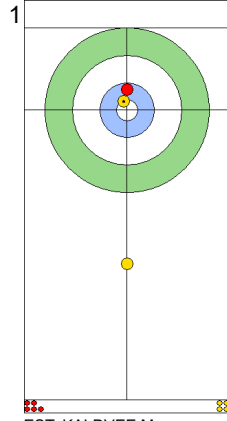

EST: KALDVEE M
Draw ⌚ 100%