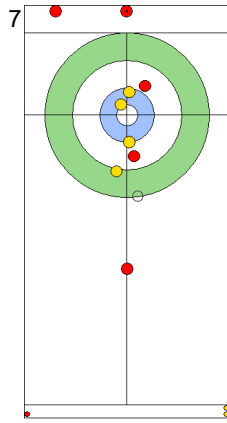

Game - Shot by Shot

End 1 **TUR - Türkiye** 0 + 0 (this end) = 0 **EST - Estonia** 0 + 4 (this end) = 4

Prepositioned Stones

TUR: YILDIZ D
Draw 0%

EST: KALDVEE M
Draw 75%

TUR: CAKIR BO
Draw 100%

EST: LILL H
Raise 100%

TUR: CAKIR BO
Draw 0%

EST: LILL H
Wick / Soft Peeling 100%

TUR: CAKIR BO
Take-out 0%

EST: LILL H
Draw 100%

TUR: YILDIZ D
Take-out 75%

EST: KALDVEE M
Draw 50%

	TUR	EST
Total Score	0	4
Time left	19:19	20:25

Legend:
 Clockwise
  Counter-clockwise
 - Not considered