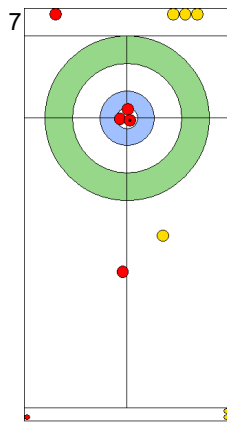

EST: KALDVEE M
Draw 100%

TUR: CAKIR BO
Draw 100%

EST: LILL H
Draw 0%

TUR: CAKIR BO
Draw 100%

EST: LILL H
Double Take-out 50%

TUR: CAKIR BO
Draw 100%

EST: LILL H
Double Take-out 100%

TUR: YILDIZ D
Draw 100%

EST: KALDVEE M
Raise 0%

	TUR	EST
Total Score	3	4
Time left	14:41	16:29

Legend:
 Clockwise
  Counter-clockwise
 - Not considered

SAT 20 APR 2024
Start Time 10:00

Round Robin Session 1
Group A - Sheet C

Game - Shot by Shot