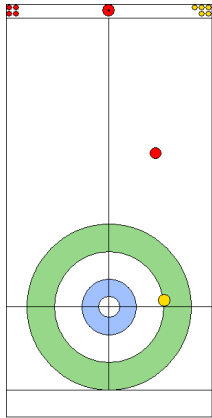

SAT 20 APR 2024
Start Time 10:00

Round Robin Session 1
Group A - Sheet C

Game - Shot by Shot

End 6 **TUR - Türkiye** 4 + 0 (this end) = 4 **EST - Estonia** 5 + 2 (this end) = 7

Power Play
Prepositioned Stones