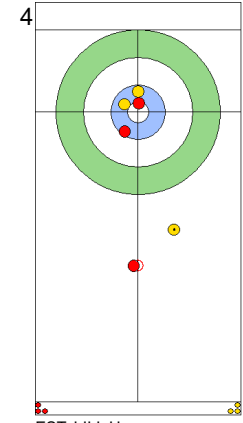

Legend:
 ⌚ Clockwise ⌚ Counter-clockwise - Not considered

Game - Shot by Shot

End 3 **TUR - Türkiye** 1 + 2 (this end) = 3 **EST - Estonia** 4 + 0 (this end) = 4

Prepositioned Stones

TUR: YILDIZ D
Draw 100%

EST: KALDVEE M
Draw 100%

TUR: CAKIR BO
Draw 100%

EST: LILL H
Draw 0%

TUR: CAKIR BO
Draw 100%

EST: LILL H
Double Take-out 50%

TUR: CAKIR BO
Draw 100%

EST: LILL H
Double Take-out 100%

TUR: YILDIZ D
Draw 100%