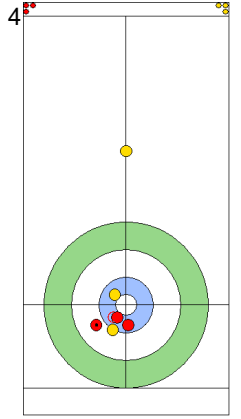

TUR: CAKIR BO
Draw 0%

EST: LILL H
Wick / Soft Peeling 100%

TUR: CAKIR BO
Take-out 0%

EST: LILL H
Draw 100%

TUR: YILDIZ D
Take-out 75%

EST: KALDVEE M
Draw 50%

	TUR	EST
Total Score	0	4
Time left	19:19	20:25

Legend:
 Clockwise
  Counter-clockwise
 - Not considered

Game - Shot by Shot

End 2 **TUR - Türkiye** 0 + 1 (this end) = 1 **EST - Estonia** 4 + 0 (this end) = 4

Prepositioned Stones

EST: KALDVEE M
Draw ⌚ 50%

TUR: YILDIZ D
Raise ⌚ 100%

EST: LILL H
Raise ⌚ 100%

TUR: CAKIR BO
Draw ⌚ 50%

EST: LILL H
Draw ⌚ 100%

TUR: CAKIR BO
Double Take-out ⌚ 100%

EST: LILL H
Draw ⌚ 75%

TUR: CAKIR BO
Raise ⌚ 0%

EST: KALDVEE M
Draw ⌚ 100%

TUR: YILDIZ D
Double Take-out ⌚ 100%

	TUR	EST
Total Score	1	4
Time left	16:29	18:51

Legend:
 ⌚ Clockwise ⌚ Counter-clockwise - Not considered

Game - Shot by Shot

End 3 **TUR - Türkiye** 1 + 2 (this end) = 3 **EST - Estonia** 4 + 0 (this end) = 4

Prepositioned Stones

TUR: YILDIZ D
Draw 100%