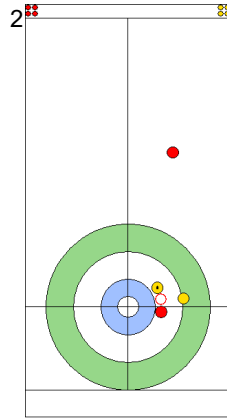

SAT 20 APR 2024
Start Time 10:00

Round Robin Session 1
Group A - Sheet C

Game - Shot by Shot

End 6 **TUR - Türkiye** 4 + 0 (this end) = 4 **EST - Estonia** 5 + 2 (this end) = 7

Power Play
Prepositioned Stones

TUR: YILDIZ D
Draw ⌚ 50%

EST: KALDVEE M
Raise ⌚ 100%

TUR: CAKIR BO
Draw ⌚ 100%

EST: LILL H
Take-out ⌚ 100%

TUR: CAKIR BO
Take-out ⌚ 100%

EST: LILL H
Draw ⌚ 75%

TUR: CAKIR BO
Take-out ⌚ 100%

EST: LILL H
Take-out ⌚ 100%