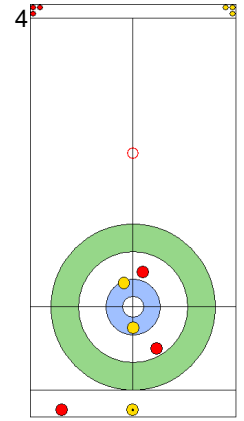

Game - Shot by Shot

End 8 **TUR - Türkiye** 5 + X (this end) = 5 **EST - Estonia** 7 + X (this end) = 7

Prepositioned Stones

TUR: YILDIZ D
Draw ⌚ 100%

EST: KALDVEE M
Raise ⌚ 100%

TUR: CAKIR BO
Draw ⌚ 100%

EST: LILL H
Clearing ⌚ 100%