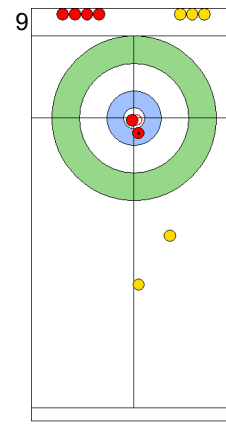

EST: KALDVEE M
Draw 100%

TUR: CAKIR BO
Draw 100%

EST: LILL H
Draw 0%

TUR: CAKIR BO
Draw 100%

EST: LILL H
Double Take-out 50%

TUR: CAKIR BO
Draw 100%

EST: LILL H
Double Take-out 100%

TUR: YILDIZ D
Draw 100%

EST: KALDVEE M
Raise 0%

	TUR	EST
Total Score	3	4
Time left	14:41	16:29

Legend:
 Clockwise
  Counter-clockwise
 - Not considered

SAT 20 APR 2024
Start Time 10:00

Round Robin Session 1
Group A - Sheet C

Game - Shot by Shot