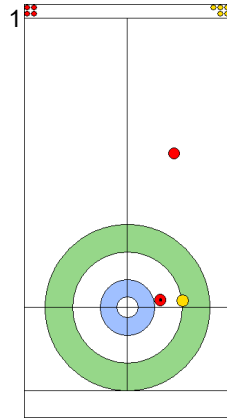

SAT 20 APR 2024
Start Time 10:00

Round Robin Session 1
Group A - Sheet C

Game - Shot by Shot

End 6 **TUR - Türkiye** 4 + 0 (this end) = 4 **EST - Estonia** 5 + 2 (this end) = 7

Power Play
Prepositioned Stones

TUR: YILDIZ D
Draw ⌚ 50%

EST: KALDVEE M
Raise ⌚ 100%

TUR: CAKIR BO
Draw ⌚ 100%

EST: LILL H
Take-out ⌚ 100%

TUR: CAKIR BO
Take-out ⌚ 100%

EST: LILL H
Draw ⌚ 75%

TUR: CAKIR BO
Take-out ⌚ 100%

EST: LILL H
Take-out ⌚ 100%