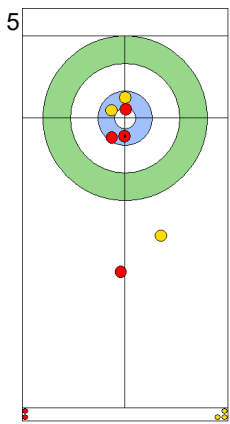

EST: LILL H
Draw ⌚ 100%

TUR: CAKIR BO
Double Take-out ⌚ 100%

EST: LILL H
Draw ⌚ 75%

TUR: CAKIR BO
Raise ⌚ 0%

EST: KALDVEE M
Draw ⌚ 100%

TUR: YILDIZ D
Double Take-out ⌚ 100%

	TUR	EST
Total Score	1	4
Time left	16:29	18:51

Legend:
 ⌚ Clockwise ⌚ Counter-clockwise - Not considered

Game - Shot by Shot

End 3 **TUR - Türkiye** 1 + 2 (this end) = 3 **EST - Estonia** 4 + 0 (this end) = 4

Prepositioned Stones

TUR: YILDIZ D
Draw 100%

EST: KALDVEE M
Draw 100%

TUR: CAKIR BO
Draw 100%

EST: LILL H
Draw 0%

TUR: CAKIR BO
Draw 100%

EST: LILL H
Double Take-out 50%

TUR: CAKIR BO
Draw 100%

EST: LILL H
Double Take-out 100%

TUR: YILDIZ D
Draw 100%