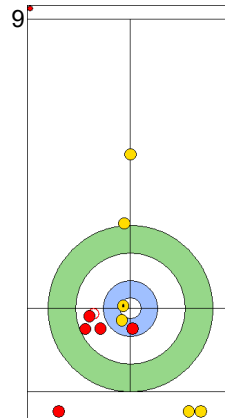

EST: LILL H
Draw ⌚ 100%

TUR: CAKIR BO
Double Take-out ⌚ 100%

EST: LILL H
Draw ⌚ 75%

TUR: CAKIR BO
Raise ⌚ 0%

EST: KALDVEE M
Draw ⌚ 100%

TUR: YILDIZ D
Double Take-out ⌚ 100%

	TUR	EST
Total Score	1	4
Time left	16:29	18:51

Legend:
 ⌚ Clockwise ⌚ Counter-clockwise - Not considered

Game - Shot by Shot

End 3 **TUR - Türkiye** 1 + 2 (this end) = 3 **EST - Estonia** 4 + 0 (this end) = 4

Prepositioned Stones

TUR: YILDIZ D
Draw 100%