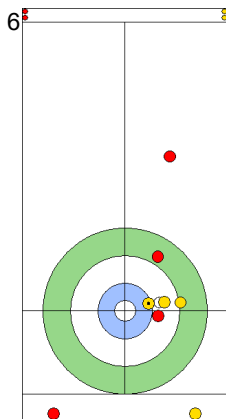

TUR: YILDIZ D
Draw ⌚ 50%

EST: KALDVEE M
Raise ⌚ 100%

TUR: CAKIR BO
Draw ⌚ 100%

EST: LILL H
Take-out ⌚ 100%

TUR: CAKIR BO
Take-out ⌚ 100%

EST: LILL H
Draw ⌚ 75%

TUR: CAKIR BO
Take-out ⌚ 100%

EST: LILL H
Take-out ⌚ 100%

TUR: YILDIZ D
Take-out ⌚ 100%

EST: KALDVEE M
Take-out ⌚ 0%

	TUR	EST
Total Score	4	7
Time left	5:59	8:44

Legend:
 ⌚ Clockwise ⌚ Counter-clockwise - Not considered

SAT 20 APR 2024
Start Time 10:00

Round Robin Session 1
Group A - Sheet C