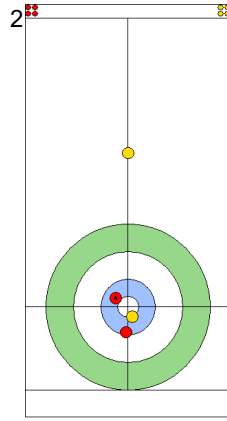

ITA: CONSTANTINI S
Draw ⤵ 50%