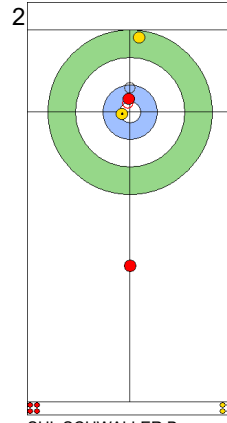

SUI: SCHWALLER B
Draw   ↻ 100%