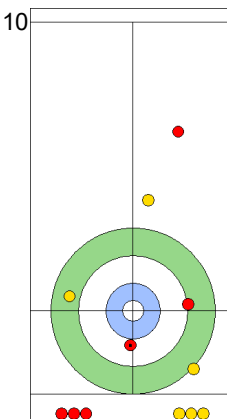

ITA: DE ZANNA F
Take-out 100%

SUI: SCHWALLER B
Hit and Roll 75%

ITA: CONSTANTINI S
Draw 100%

	ITA	SUI
Total Score	4	4
Time left	5:26	5:31

Legend:
 Clockwise
  Counter-clockwise
 - Not considered

Game - Shot by Shot