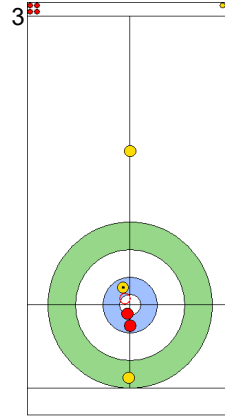

Round Robin Session 3
Group A - Sheet A

Game - Shot by Shot

End 8 **ITA - Italy 4 + 0 (this end) = 4** **SUI - Switzerland 6 + 2 (this end) = 8**

Prepositioned Stones

SUI: SCHWALLER B
Draw ⌚ 50%

ITA: CONSTANTINI S
Draw ⌚ 100%

SUI: SCHWALLER Y
Draw ⌚ 100%

ITA: DE ZANNA F
Raise ⌚ 75%

SUI: SCHWALLER Y
Draw ⌚ 100%

ITA: DE ZANNA F
Raise ⌚ 0%
Time-out

SUI: SCHWALLER Y
Guard ⌚ 100%

ITA: DE ZANNA F
Double Take-out ⌚ 50%

SUI: SCHWALLER B
Guard ⌚ 100%