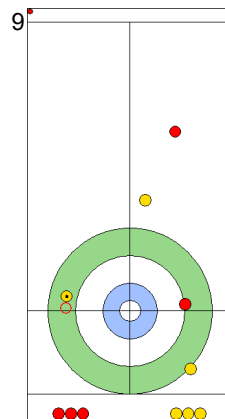

ITA: DE ZANNA F
Take-out 100%

SUI: SCHWALLER B
Hit and Roll 75%

ITA: CONSTANTINI S
Draw 100%

	ITA	SUI
Total Score	4	4
Time left	5:26	5:31

Legend:
 Clockwise
  Counter-clockwise
 - Not considered

Game - Shot by Shot