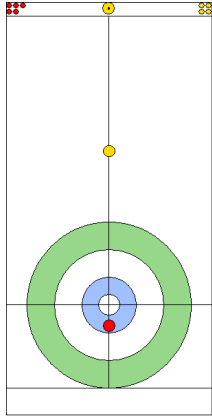

SAT 20 APR 2024
Start Time 18:00

Round Robin Session 3
Group A - Sheet A

Game - Shot by Shot

End 8 **ITA - Italy 4 + 0 (this end) = 4** **SUI - Switzerland 6 + 2 (this end) = 8**

Prepositioned Stones