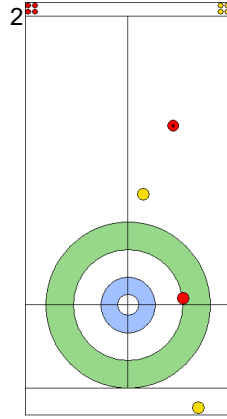

ITA: CONSTANTINI S
Guard 100%