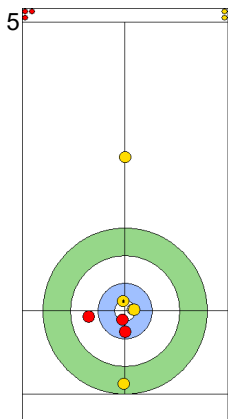

SUI: SCHWALLER Y
Draw ⌚ 100%