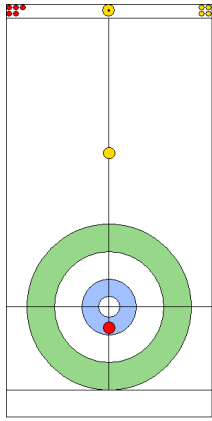

ITA: DE ZANNA F
Draw ↻ 50%

SUI: SCHWALLER Y
Double Take-out ↻ 100%

ITA: DE ZANNA F
Wick / Soft Peeling ↻ 50%

SUI: SCHWALLER Y
Take-out ↻ 100%

ITA: CONSTANTINI S
Draw ↻ 75%

SUI: SCHWALLER B
Clearing ↻ 75%

	ITA	SUI
Total Score	1	3
Time left	13:37	13:02

Legend:
 ↻ Clockwise ↻ Counter-clockwise - Not considered

SAT 20 APR 2024
Start Time 18:00

Round Robin Session 3
Group A - Sheet A

Game - Shot by Shot

End 4 **ITA - Italy 1 + 1 (this end) = 2** **SUI - Switzerland 3 + 0 (this end) = 3**