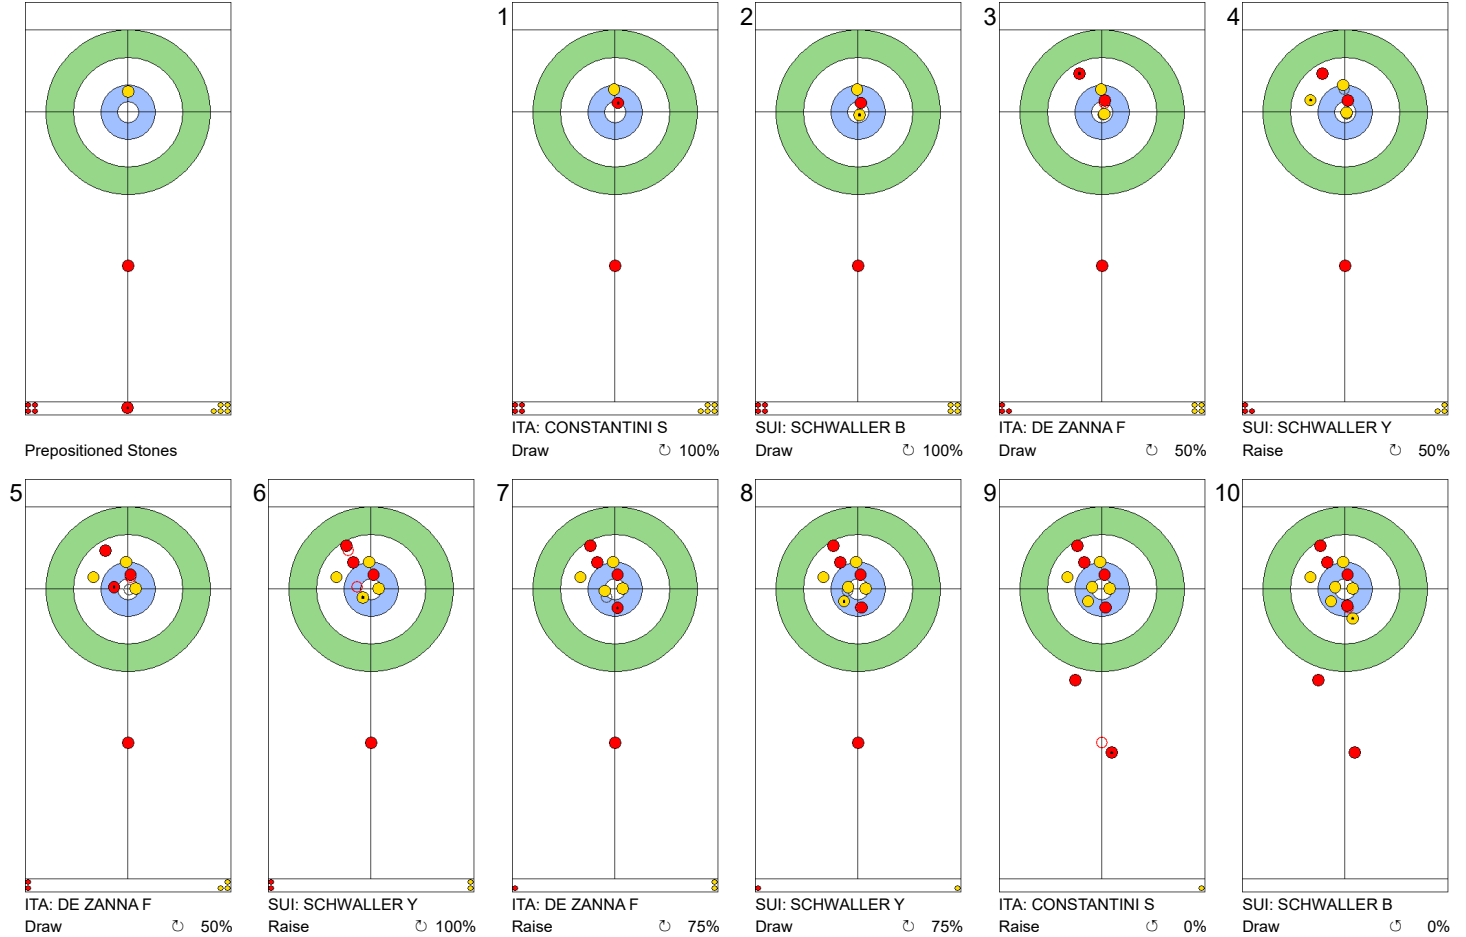

Game - Shot by Shot

End 1 ● **ITA - Italy** 0 + 0 (this end) = 0 ● **SUI - Switzerland** 0 + 2 (this end) = 2

	ITA	SUI
Total Score	0	2
Time left	19:40	19:11

Legend:
 ↻ Clockwise ↺ Counter-clockwise - Not considered

SAT 20 APR 2024
Start Time 18:00

Round Robin Session 3
Group A - Sheet A

Game - Shot by Shot

	ITA	SUI
Total Score	1	2
Time left	17:00	16:21

Legend:
 ↻ Clockwise ↺ Counter-clockwise - Not considered

Game - Shot by Shot