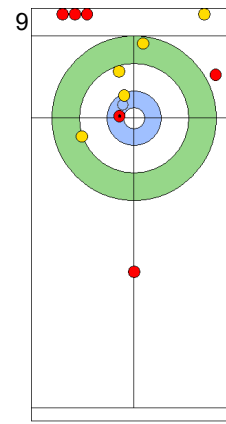

ITA: DE ZANNA F
Draw ↻ 50%

SUI: SCHWALLER Y
Double Take-out ↻ 100%

ITA: DE ZANNA F
Wick / Soft Peeling ↻ 50%

SUI: SCHWALLER Y
Take-out ↻ 100%

ITA: CONSTANTINI S
Draw ↻ 75%

SUI: SCHWALLER B
Clearing ↻ 75%

	ITA	SUI
Total Score	1	3
Time left	13:37	13:02

Legend:
 ↻ Clockwise ↻ Counter-clockwise - Not considered

SAT 20 APR 2024
Start Time 18:00

Round Robin Session 3
Group A - Sheet A

Game - Shot by Shot

End 4 **ITA - Italy 1 + 1 (this end) = 2** **SUI - Switzerland 3 + 0 (this end) = 3**