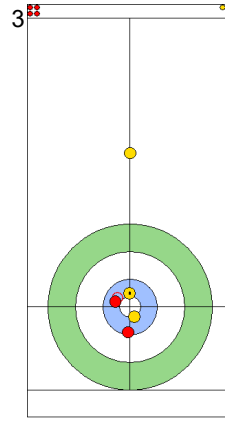

SUI: SCHWALLER Y
Draw ⤵ 100%