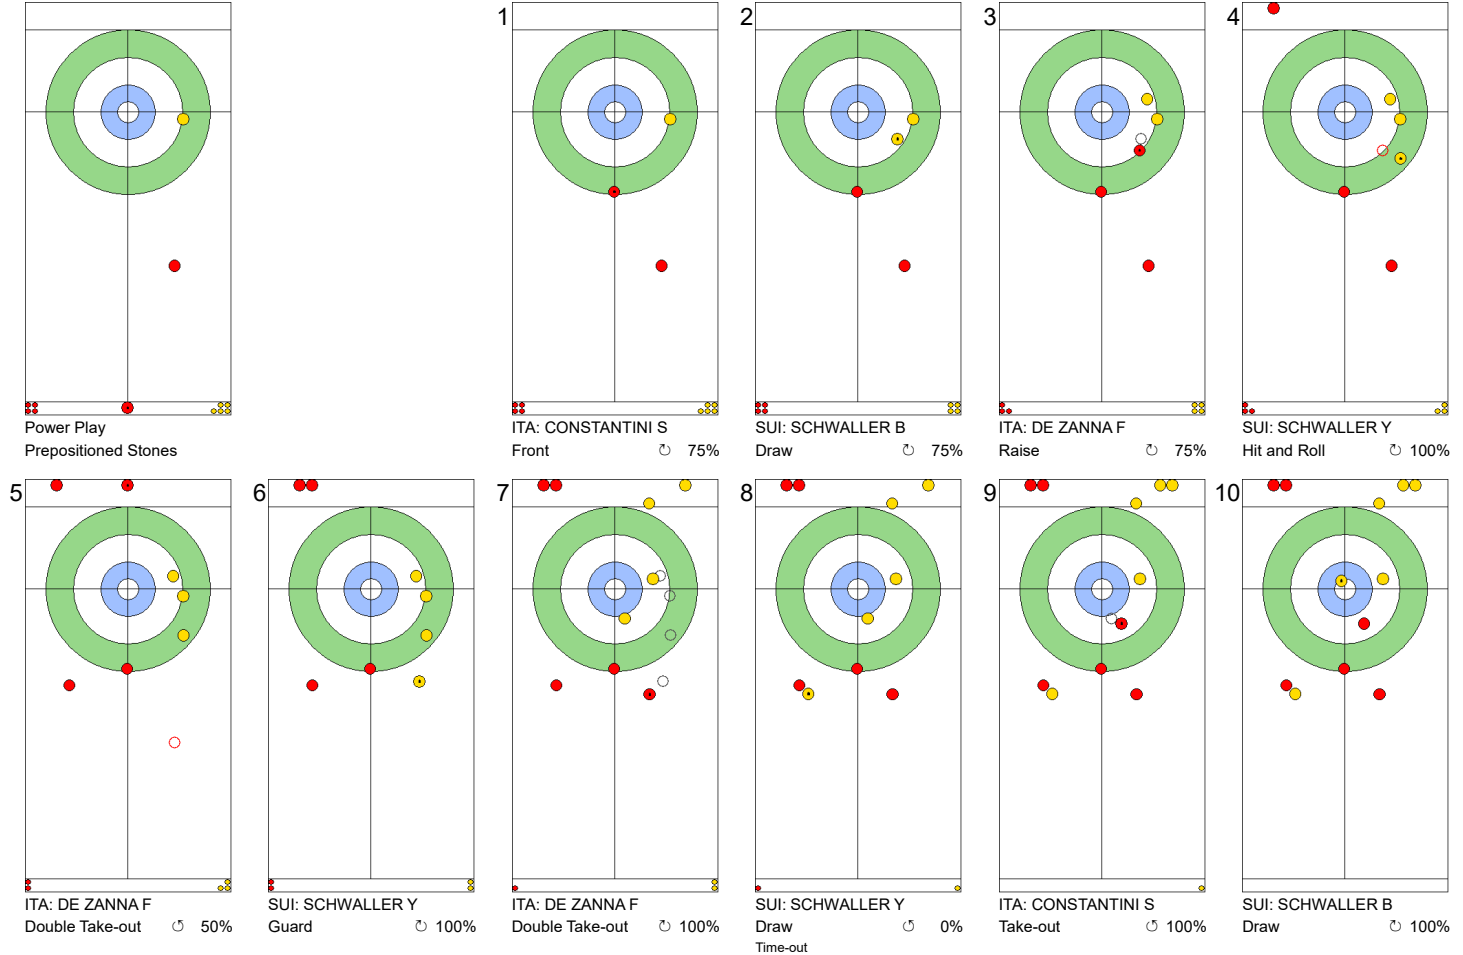

SUI: SCHWALLER B
Wick / Soft Peeling 75%

ITA: CONSTANTINI S
Guard 100%

SUI: SCHWALLER Y
Draw 75%

ITA: DE ZANNA F
Raise 100%

SUI: SCHWALLER Y
Take-out 100%

ITA: DE ZANNA F
Take-out 100%

SUI: SCHWALLER Y
Take-out 100%

ITA: DE ZANNA F
Take-out 100%

SUI: SCHWALLER B
Hit and Roll 75%

ITA: CONSTANTINI S
Draw 100%

	ITA	SUI
Total Score	4	4
Time left	5:26	5:31

Legend:
 Clockwise
  Counter-clockwise
 - Not considered

Game - Shot by Shot

End 7 **ITA - Italy 4 + 0 (this end) = 4** **SUI - Switzerland 4 + 2 (this end) = 6**

	ITA	SUI
Total Score	4	6
Time left	2:24	2:54

Legend:
 Clockwise
  Counter-clockwise
 - Not considered

SAT 20 APR 2024
Start Time 18:00

Round Robin Session 3
Group A - Sheet A

Game - Shot by Shot

End 8 **ITA - Italy 4 + 0 (this end) = 4** **SUI - Switzerland 6 + 2 (this end) = 8**

Prepositioned Stones

SUI: SCHWALLER B
Draw ⌚ 50%

ITA: CONSTANTINI S
Draw ⌚ 100%