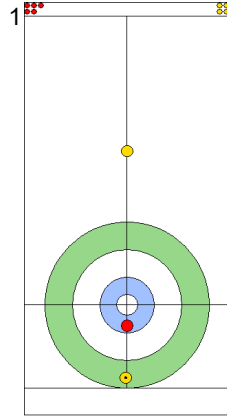

End 7 **ITA - Italy 4 + 0 (this end) = 4** **SUI - Switzerland 4 + 2 (this end) = 6**

	ITA	SUI
Total Score	4	6
Time left	2:24	2:54

Legend:
 Clockwise
  Counter-clockwise
 - Not considered

SAT 20 APR 2024
Start Time 18:00

Round Robin Session 3
Group A - Sheet A

Game - Shot by Shot

End 8 **ITA - Italy 4 + 0 (this end) = 4** **SUI - Switzerland 6 + 2 (this end) = 8**

Prepositioned Stones

SUI: SCHWALLER B
Draw ⌚ 50%

ITA: CONSTANTINI S
Draw ⌚ 100%