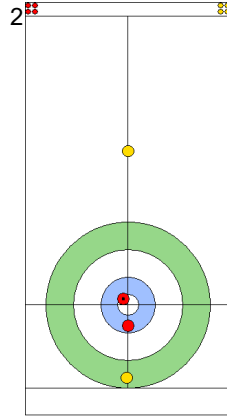

Round Robin Session 3
Group A - Sheet A

Game - Shot by Shot

End 8 **ITA - Italy 4 + 0 (this end) = 4** **SUI - Switzerland 6 + 2 (this end) = 8**

Prepositioned Stones

SUI: SCHWALLER B
Draw ⌚ 50%

ITA: CONSTANTINI S
Draw ⌚ 100%

SUI: SCHWALLER Y
Draw ⌚ 100%

ITA: DE ZANNA F
Raise ⌚ 75%

SUI: SCHWALLER Y
Draw ⌚ 100%

ITA: DE ZANNA F
Raise ⌚ 0%
Time-out

SUI: SCHWALLER Y
Guard ⌚ 100%

ITA: DE ZANNA F
Double Take-out ⌚ 50%

SUI: SCHWALLER B
Guard ⌚ 100%