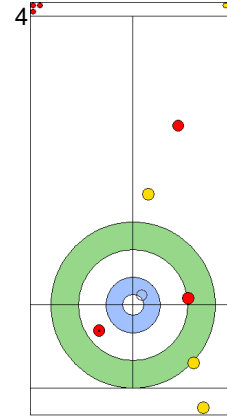

ITA: DE ZANNA F
Raise 100%