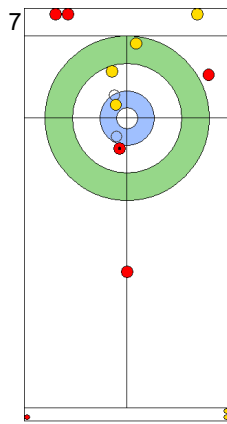

ITA: DE ZANNA F
Wick / Soft Peeling   ↻ 50%