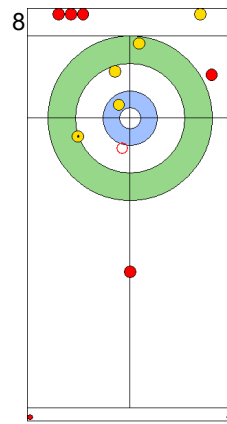

SUI: SCHWALLER Y
Take-out   ↻ 100%