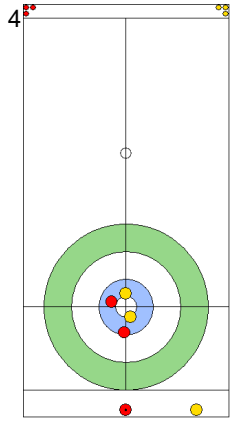

ITA: DE ZANNA F
Double Take-out ⤵ 50%