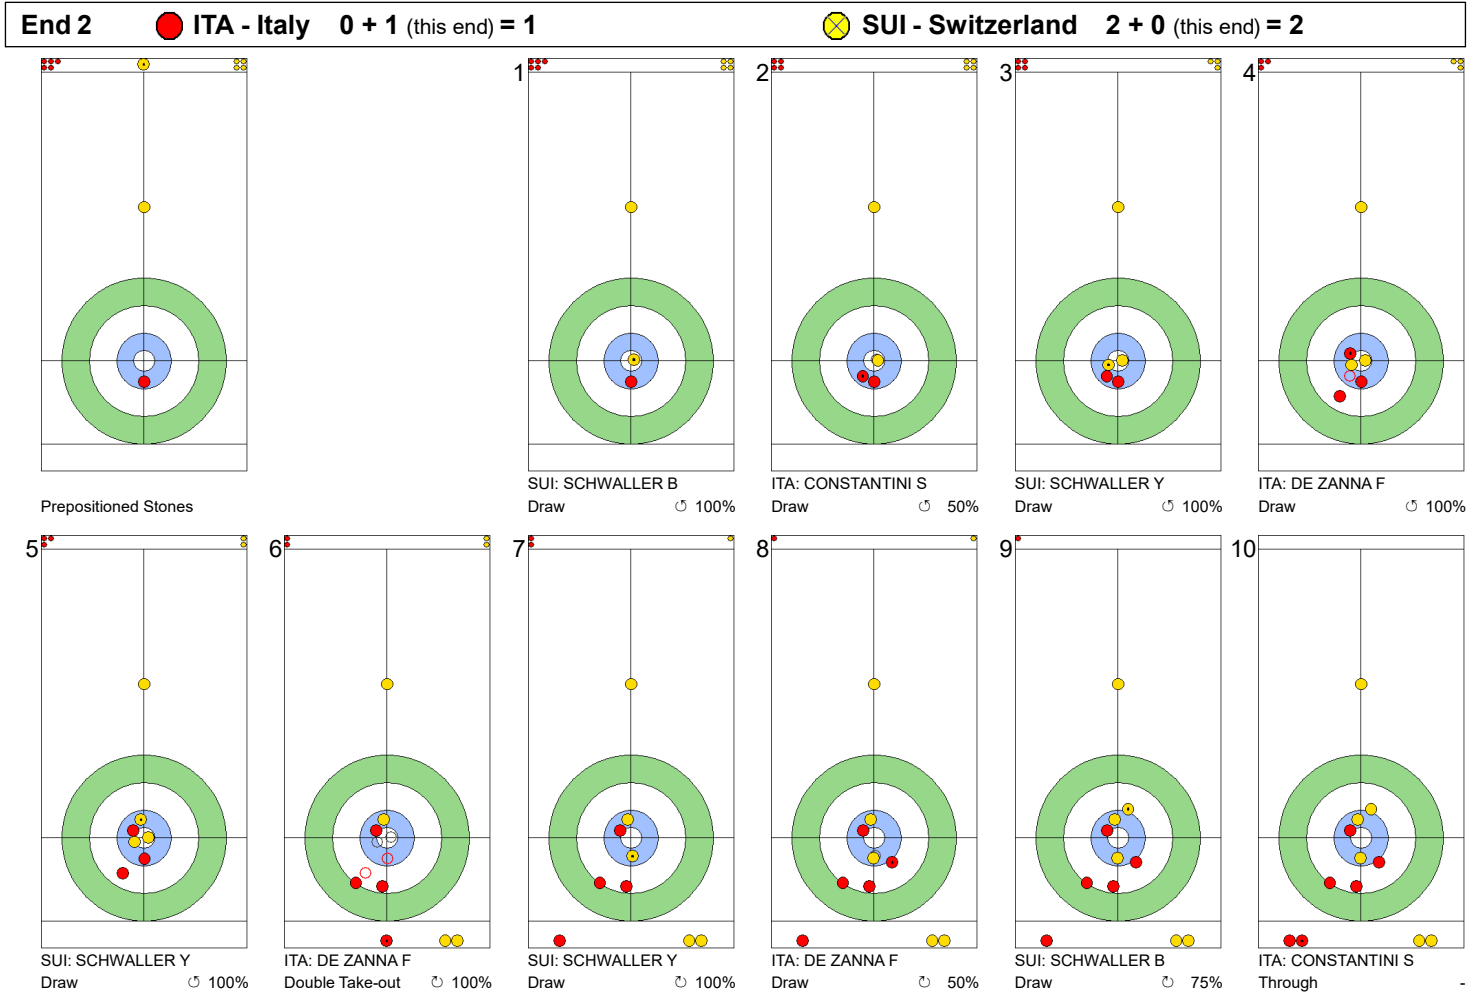

Game - Shot by Shot

End 1 ● **ITA - Italy** 0 + 0 (this end) = 0 ● **SUI - Switzerland** 0 + 2 (this end) = 2

	ITA	SUI
Total Score	0	2
Time left	19:40	19:11

Legend:
 ↻ Clockwise ↺ Counter-clockwise - Not considered

SAT 20 APR 2024
Start Time 18:00

Round Robin Session 3
Group A - Sheet A

Game - Shot by Shot

	ITA	SUI
Total Score	1	2
Time left	17:00	16:21

Legend:
 ↻ Clockwise ↺ Counter-clockwise - Not considered

Game - Shot by Shot