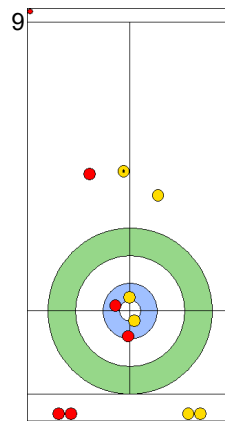

SUI: SCHWALLER Y
Guard ⤵ 100%

ITA: DE ZANNA F
Raise ⤵ 0%

SUI: SCHWALLER B
Guard ⤵ 100%

ITA: CONSTANTINI S
Raise ⤵ 100%

	ITA	SUI
Total Score	2	3
Time left	8:43	10:18

Legend:
 ⤵ Clockwise ⤴ Counter-clockwise - Not considered

Game - Shot by Shot

End 5 **ITA - Italy 2 + 0 (this end) = 2** **SUI - Switzerland 3 + 1 (this end) = 4**

	ITA	SUI
Total Score	2	4
Time left	7:06	7:16

Legend:
 Clockwise Counter-clockwise - Not considered