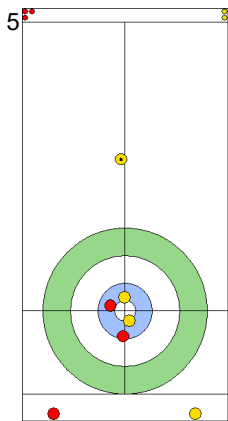

SUI: SCHWALLER Y
Guard ⤵ 100%