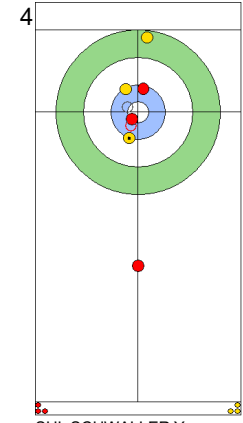

End 3 ● **ITA - Italy** 1 + 0 (this end) = 1 ● **SUI - Switzerland** 2 + 1 (this end) = 3

Prepositioned Stones

ITA: CONSTANTINI S
Draw ↻ 100%

SUI: SCHWALLER B
Draw ↻ 100%

ITA: DE ZANNA F
Draw ↻ 100%

SUI: SCHWALLER Y
Draw ↻ 75%