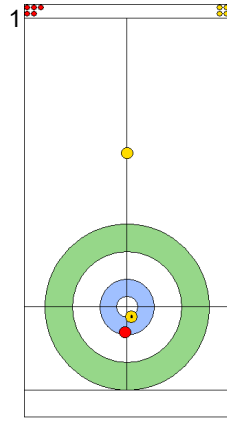

SUI: SCHWALLER B
Draw ⤵ 100%