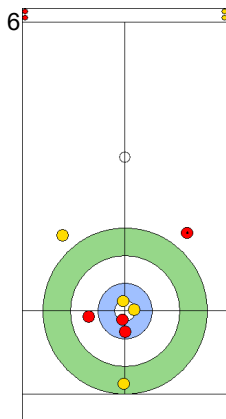

ITA: DE ZANNA F
Raise ⌚ 0%
Time-out