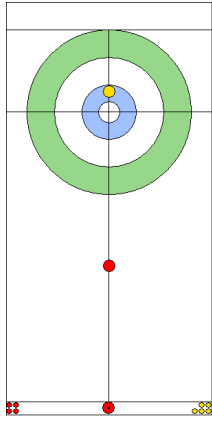

Game - Shot by Shot

End 3   ● **ITA - Italy**   1 + 0 (this end) = 1   ● **SUI - Switzerland**   2 + 1 (this end) = 3

Prepositioned Stones