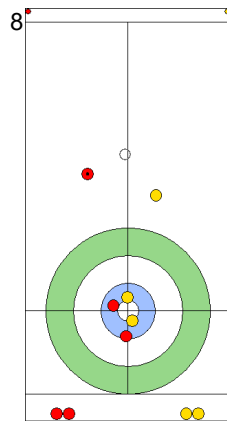

SUI: SCHWALLER Y
Guard ⤵ 100%

ITA: DE ZANNA F
Raise ⤵ 0%

SUI: SCHWALLER B
Guard ⤵ 100%

ITA: CONSTANTINI S
Raise ⤵ 100%

	ITA	SUI
Total Score	2	3
Time left	8:43	10:18

Legend:
 ⤵ Clockwise ⤴ Counter-clockwise - Not considered

Game - Shot by Shot

End 5 **ITA - Italy 2 + 0 (this end) = 2** **SUI - Switzerland 3 + 1 (this end) = 4**

	ITA	SUI
Total Score	2	4
Time left	7:06	7:16

Legend:
 Clockwise Counter-clockwise - Not considered