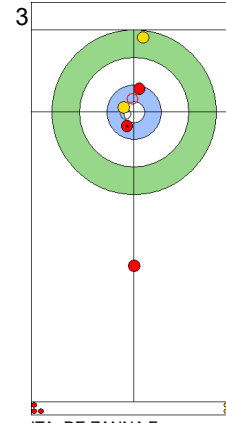

SAT 20 APR 2024
Start Time 18:00

Round Robin Session 3
Group A - Sheet A

Game - Shot by Shot

	ITA	SUI
Total Score	1	2
Time left	17:00	16:21

Legend:
 ↻ Clockwise ↺ Counter-clockwise - Not considered

Game - Shot by Shot

End 3 ● **ITA - Italy** 1 + 0 (this end) = 1 ● **SUI - Switzerland** 2 + 1 (this end) = 3

Prepositioned Stones

ITA: CONSTANTINI S
Draw ↻ 100%

SUI: SCHWALLER B
Draw ↻ 100%

ITA: DE ZANNA F
Draw ↻ 100%

SUI: SCHWALLER Y
Draw ↻ 75%