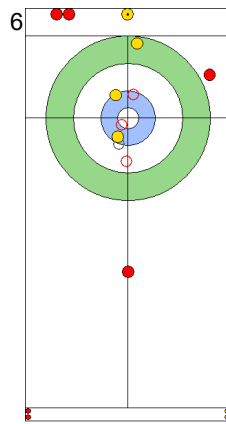

SUI: SCHWALLER Y
Double Take-out   ↻ 100%