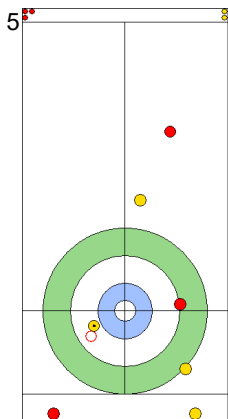

SUI: SCHWALLER Y
Take-out 100%