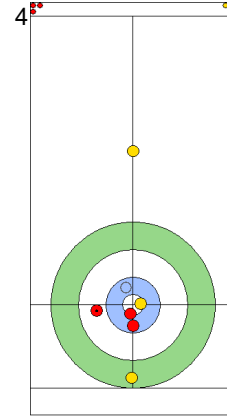

Round Robin Session 3
Group A - Sheet A

Game - Shot by Shot

End 8 **ITA - Italy 4 + 0 (this end) = 4** **SUI - Switzerland 6 + 2 (this end) = 8**

Prepositioned Stones

SUI: SCHWALLER B
Draw ⌚ 50%

ITA: CONSTANTINI S
Draw ⌚ 100%

SUI: SCHWALLER Y
Draw ⌚ 100%

ITA: DE ZANNA F
Raise ⌚ 75%

SUI: SCHWALLER Y
Draw ⌚ 100%

ITA: DE ZANNA F
Raise ⌚ 0%
Time-out

SUI: SCHWALLER Y
Guard ⌚ 100%

ITA: DE ZANNA F
Double Take-out ⌚ 50%

SUI: SCHWALLER B
Guard ⌚ 100%