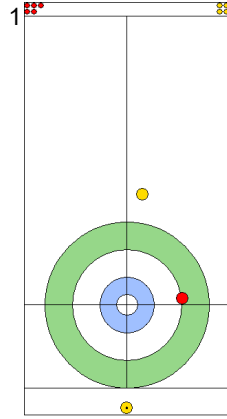

Game - Shot by Shot

End 5 **ITA - Italy 2 + 0 (this end) = 2** **SUI - Switzerland 3 + 1 (this end) = 4**

	ITA	SUI
Total Score	2	4
Time left	7:06	7:16

Legend:
 Clockwise Counter-clockwise - Not considered

SAT 20 APR 2024
Start Time 18:00

Round Robin Session 3
Group A - Sheet A

Game - Shot by Shot

End 6 **ITA - Italy 2 + 2 (this end) = 4** **SUI - Switzerland 4 + 0 (this end) = 4**

Power Play
Prepositioned Stones