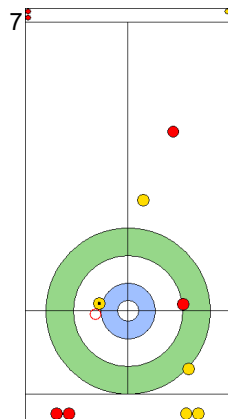

SUI: SCHWALLER Y
Take-out 100%