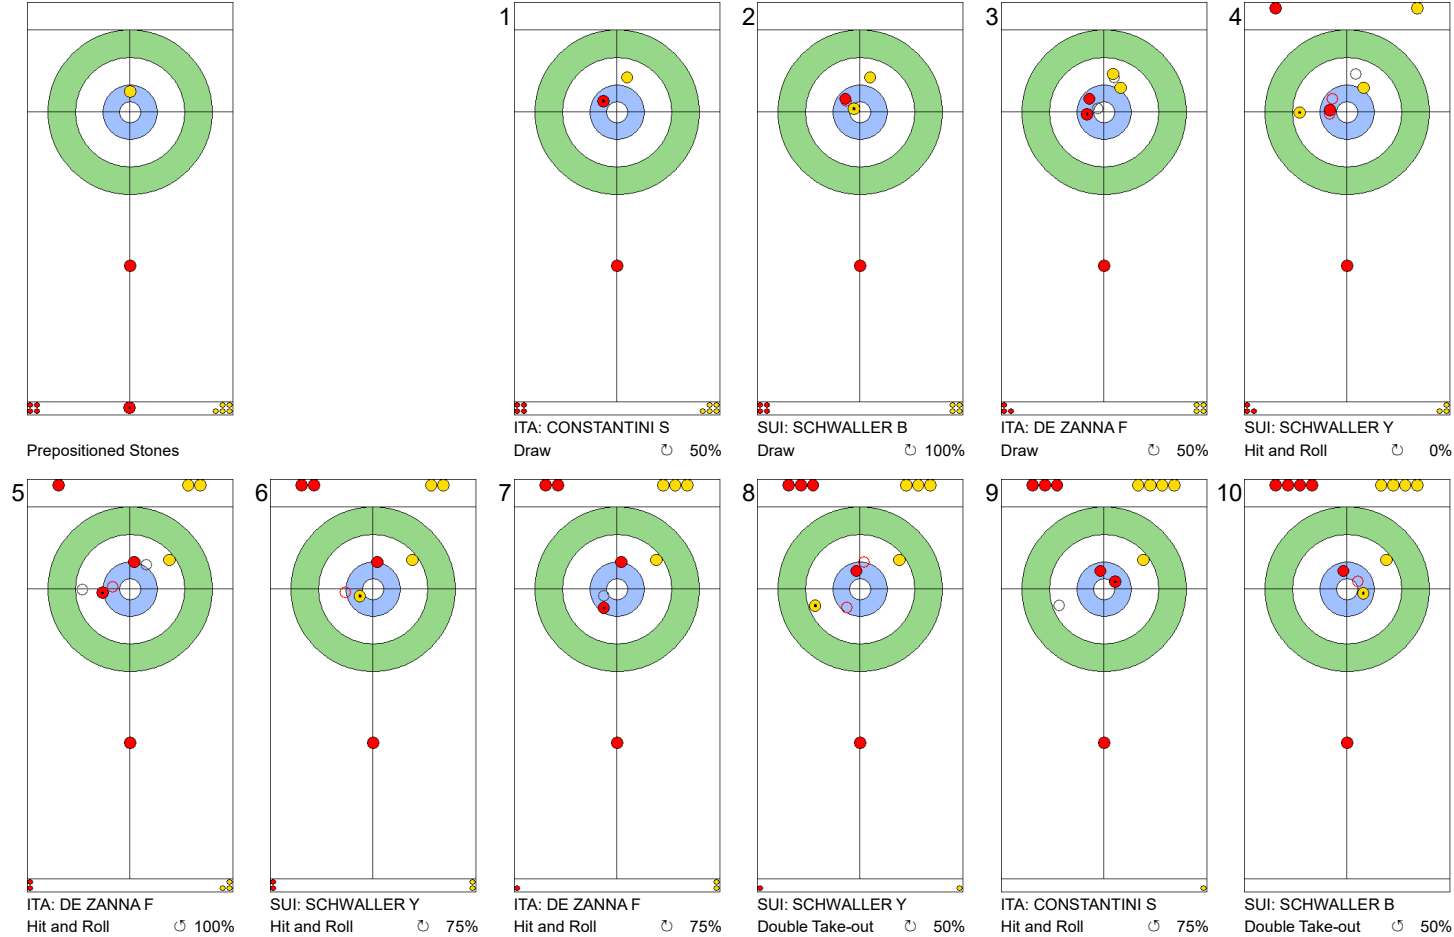

SUI: SCHWALLER Y
Guard ⤵ 100%

ITA: DE ZANNA F
Raise ⤵ 0%

SUI: SCHWALLER B
Guard ⤵ 100%

ITA: CONSTANTINI S
Raise ⤵ 100%

	ITA	SUI
Total Score	2	3
Time left	8:43	10:18

Legend:
 ⤵ Clockwise ⤴ Counter-clockwise - Not considered

Game - Shot by Shot

End 5 **ITA - Italy 2 + 0 (this end) = 2** **SUI - Switzerland 3 + 1 (this end) = 4**

	ITA	SUI
Total Score	2	4
Time left	7:06	7:16

Legend:
 Clockwise Counter-clockwise - Not considered

SAT 20 APR 2024
Start Time 18:00

Round Robin Session 3
Group A - Sheet A

Game - Shot by Shot

End 6 **ITA - Italy 2 + 2 (this end) = 4** **SUI - Switzerland 4 + 0 (this end) = 4**

Power Play
Prepositioned Stones