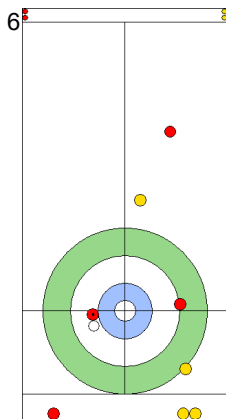

ITA: DE ZANNA F
Take-out 100%