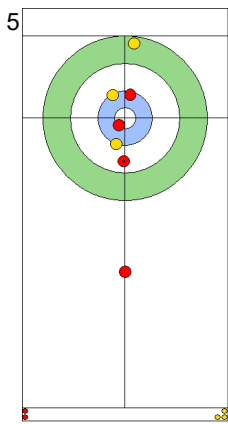

ITA: DE ZANNA F
Draw   ↻ 50%