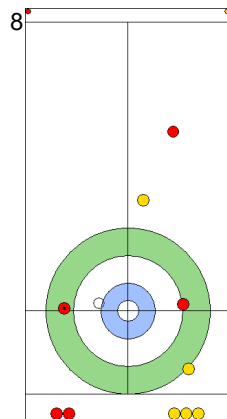

ITA: DE ZANNA F
Take-out 100%

SUI: SCHWALLER B
Hit and Roll 75%

ITA: CONSTANTINI S
Draw 100%

	ITA	SUI
Total Score	4	4
Time left	5:26	5:31

Legend:
 Clockwise
  Counter-clockwise
 - Not considered

Game - Shot by Shot