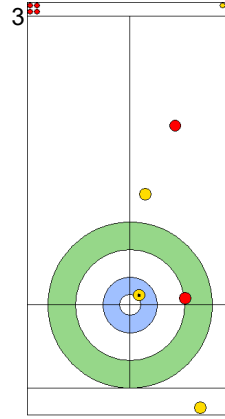

SUI: SCHWALLER Y
Draw 75%