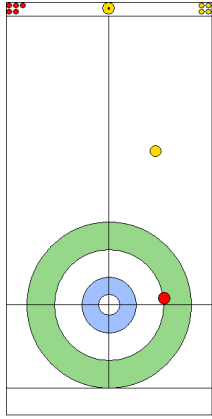

SAT 20 APR 2024
Start Time 18:00

Round Robin Session 3
Group A - Sheet A

Game - Shot by Shot

End 6 **ITA - Italy 2 + 2 (this end) = 4** **SUI - Switzerland 4 + 0 (this end) = 4**

Power Play
Prepositioned Stones