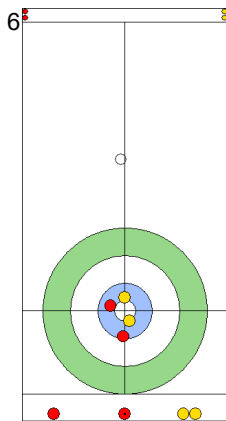

ITA: DE ZANNA F
Clearing ⤵ 100%