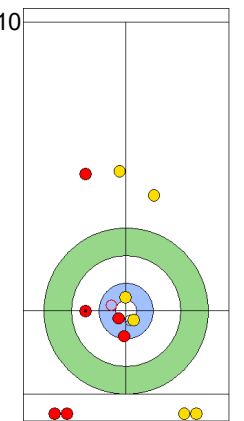

SUI: SCHWALLER Y
Guard ⤵ 100%

ITA: DE ZANNA F
Raise ⤵ 0%

SUI: SCHWALLER B
Guard ⤵ 100%

ITA: CONSTANTINI S
Raise ⤵ 100%

	ITA	SUI
Total Score	2	3
Time left	8:43	10:18

Legend:
 ⤵ Clockwise ⤴ Counter-clockwise - Not considered

Game - Shot by Shot

End 5 **ITA - Italy 2 + 0 (this end) = 2** **SUI - Switzerland 3 + 1 (this end) = 4**

	ITA	SUI
Total Score	2	4
Time left	7:06	7:16

Legend:
 Clockwise Counter-clockwise - Not considered