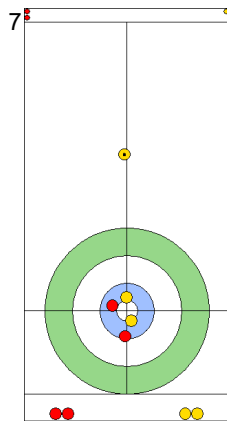

SUI: SCHWALLER Y
Guard ⤵ 100%

ITA: DE ZANNA F
Raise ⤵ 0%

SUI: SCHWALLER B
Guard ⤵ 100%

ITA: CONSTANTINI S
Raise ⤵ 100%

	ITA	SUI
Total Score	2	3
Time left	8:43	10:18

Legend:
 ⤵ Clockwise ⤴ Counter-clockwise - Not considered