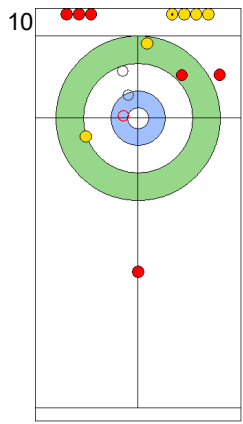

ITA: DE ZANNA F
Draw ↻ 50%

SUI: SCHWALLER Y
Double Take-out ↻ 100%

ITA: DE ZANNA F
Wick / Soft Peeling ↻ 50%

SUI: SCHWALLER Y
Take-out ↻ 100%

ITA: CONSTANTINI S
Draw ↻ 75%

SUI: SCHWALLER B
Clearing ↻ 75%

	ITA	SUI
Total Score	1	3
Time left	13:37	13:02

Legend:
 ↻ Clockwise ↻ Counter-clockwise - Not considered

SAT 20 APR 2024
Start Time 18:00

Round Robin Session 3
Group A - Sheet A

Game - Shot by Shot

End 4 **ITA - Italy 1 + 1 (this end) = 2** **SUI - Switzerland 3 + 0 (this end) = 3**