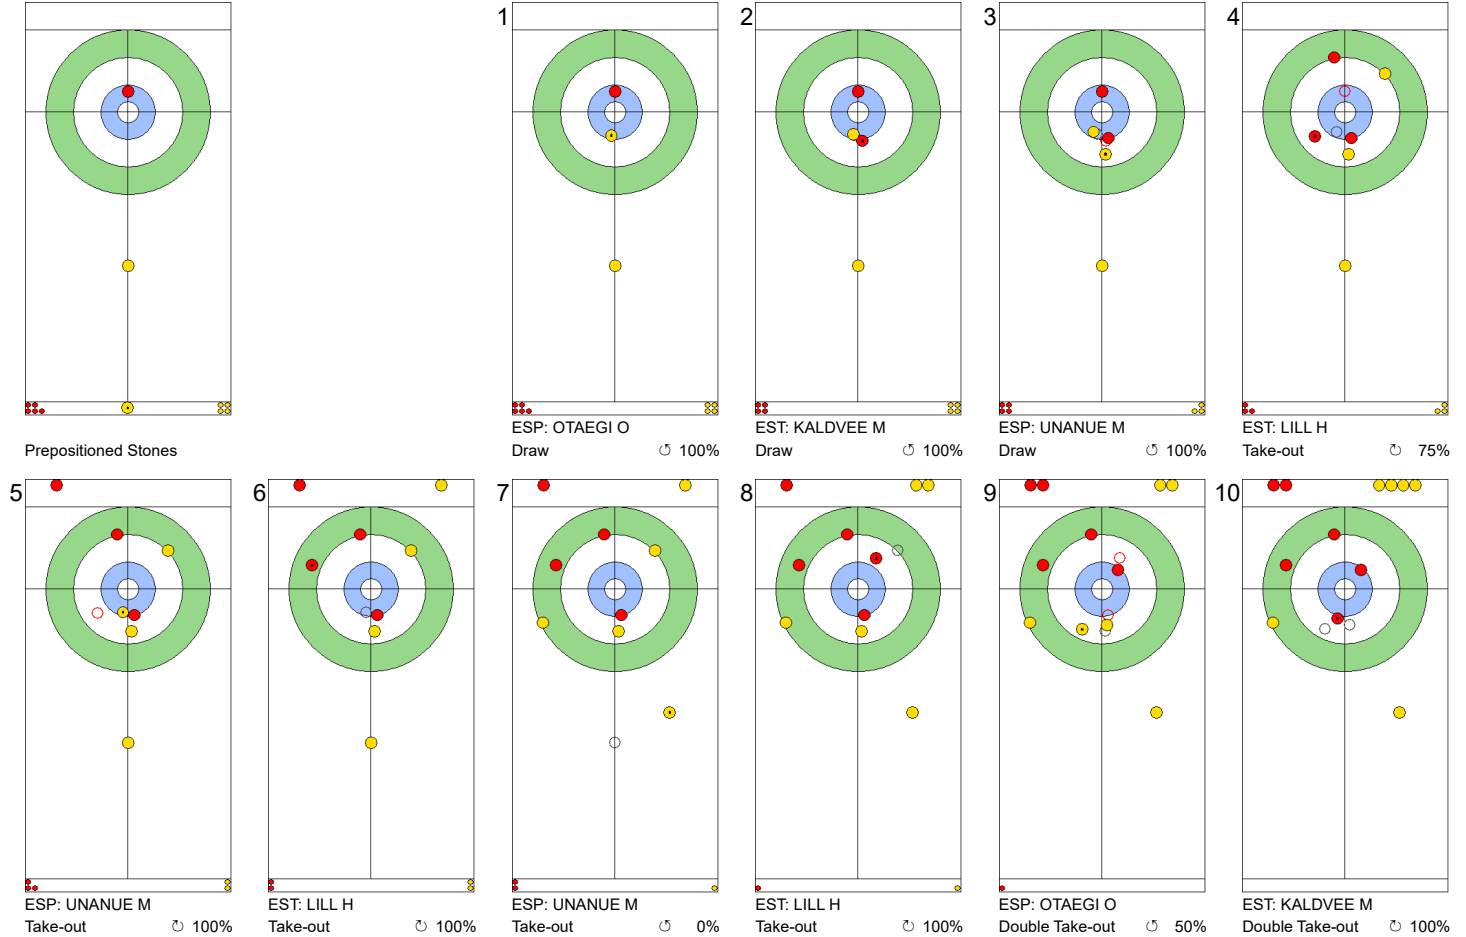

Game - Shot by Shot

End 1 **EST - Estonia** 0 + 4 (this end) = 4 **ESP - Spain** 0 + 0 (this end) = 0

	EST	ESP
Total Score	4	0
Time left	19:14	19:02

Legend:
 Clockwise
  Counter-clockwise
 - Not considered

Game - Shot by Shot

End 2 ● **EST - Estonia** 4 + 0 (this end) = 4 ● **ESP - Spain** 0 + 1 (this end) = 1

Prepositioned Stones

EST: KALDVEE M
Draw ↻ 100%

ESP: OTAEGI O
Draw ↻ 0%

EST: LILL H
Guard ↻ 100%

ESP: UNANUE M
Double Take-out ↻ 50%

Legend:
 Clockwise
  Counter-clockwise
 - Not considered

SUN 21 APR 2024
Start Time 14:00

Round Robin Session 5
Group A - Sheet A

Game - Shot by Shot

	EST	ESP
Total Score	4	2
Time left	12:48	10:13

Legend:
 ↻ Clockwise ↺ Counter-clockwise - Not considered

Game - Shot by Shot

	EST	ESP
Total Score	10	2
Time left	6:26	4:34

Legend:
 Clockwise
  Counter-clockwise
 - Not considered