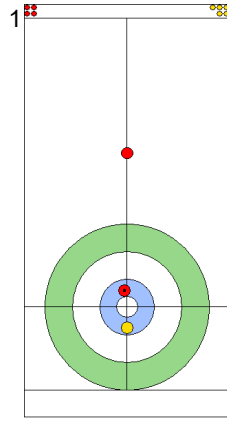

Game - Shot by Shot

End 1 **EST - Estonia** 0 + 4 (this end) = 4 **ESP - Spain** 0 + 0 (this end) = 0

	EST	ESP
Total Score	4	0
Time left	19:14	19:02

Legend:
 Clockwise
  Counter-clockwise
 - Not considered

Game - Shot by Shot

End 2 ● **EST - Estonia** 4 + 0 (this end) = 4 ● **ESP - Spain** 0 + 1 (this end) = 1

Prepositioned Stones

EST: KALDVEE M
Draw ↻ 100%

ESP: OTAEGI O
Draw ↻ 0%

EST: LILL H
Guard ↻ 100%

ESP: UNANUE M
Double Take-out ↻ 50%