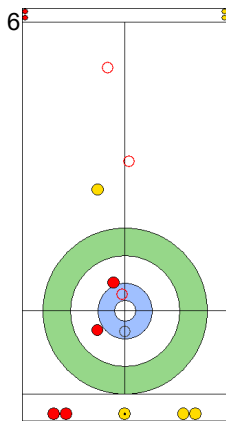

Game - Shot by Shot

End 1 **EST - Estonia** 0 + 4 (this end) = 4 **ESP - Spain** 0 + 0 (this end) = 0

	EST	ESP
Total Score	4	0
Time left	19:14	19:02

Legend:
 Clockwise
  Counter-clockwise
 - Not considered

Game - Shot by Shot

End 2 ● **EST - Estonia** 4 + 0 (this end) = 4 ● **ESP - Spain** 0 + 1 (this end) = 1

Prepositioned Stones

EST: KALDVEE M
Draw ↻ 100%

ESP: OTAEGI O
Draw ↻ 0%

EST: LILL H
Guard ↻ 100%

ESP: UNANUE M
Double Take-out ↻ 50%

EST: LILL H
Guard ↻ 100%

ESP: UNANUE M
Double Take-out ↻ 75%

EST: LILL H
Guard ↻ 100%

ESP: UNANUE M
Draw ↻ 100%

EST: KALDVEE M
Draw ↻ 100%

ESP: OTAEGI O
Draw ↻ 0%

	EST	ESP
Total Score	4	1
Time left	17:51	15:23

Legend:
 ↻ Clockwise ↻ Counter-clockwise - Not considered

Game - Shot by Shot

End 3 **EST - Estonia** 4 + 0 (this end) = 4 **ESP - Spain** 1 + 0 (this end) = 1

	EST	ESP
Total Score	4	1
Time left	15:09	13:34