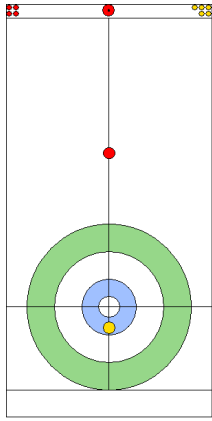

Game - Shot by Shot

End 1 **EST - Estonia** 0 + 4 (this end) = 4 **ESP - Spain** 0 + 0 (this end) = 0

	EST	ESP
Total Score	4	0
Time left	19:14	19:02

Legend:
 Clockwise
  Counter-clockwise
 - Not considered

Game - Shot by Shot

End 2 ● **EST - Estonia** 4 + 0 (this end) = 4 ● **ESP - Spain** 0 + 1 (this end) = 1

Prepositioned Stones

EST: KALDVEE M
Draw ↻ 100%

ESP: OTAEGI O
Draw ↻ 0%

EST: LILL H
Guard ↻ 100%

ESP: UNANUE M
Double Take-out ↻ 50%