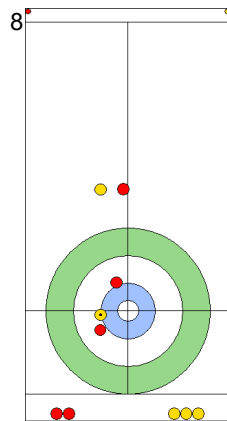

Game - Shot by Shot

End 1 **EST - Estonia** 0 + 4 (this end) = 4 **ESP - Spain** 0 + 0 (this end) = 0

	EST	ESP
Total Score	4	0
Time left	19:14	19:02

Legend:
 Clockwise
  Counter-clockwise
 - Not considered

Game - Shot by Shot

End 2 ● **EST - Estonia** 4 + 0 (this end) = 4 ● **ESP - Spain** 0 + 1 (this end) = 1

Prepositioned Stones

EST: KALDVEE M
Draw ↻ 100%

ESP: OTAEGI O
Draw ↻ 0%

EST: LILL H
Guard ↻ 100%

ESP: UNANUE M
Double Take-out ↻ 50%

EST: LILL H
Guard ↻ 100%

ESP: UNANUE M
Double Take-out ↻ 75%

EST: LILL H
Guard ↻ 100%

ESP: UNANUE M
Draw ↻ 100%

EST: KALDVEE M
Draw ↻ 100%

ESP: OTAEGI O
Draw ↻ 0%

	EST	ESP
Total Score	4	1
Time left	17:51	15:23

Legend:
 ↻ Clockwise ↻ Counter-clockwise - Not considered

Game - Shot by Shot

End 3 **EST - Estonia** 4 + 0 (this end) = 4 **ESP - Spain** 1 + 0 (this end) = 1

	EST	ESP
Total Score	4	1
Time left	15:09	13:34