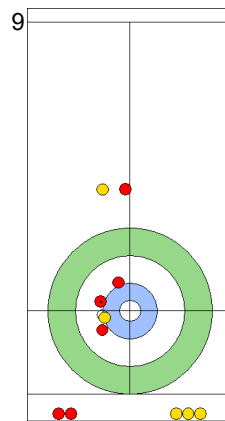

EST: LILL H
Guard ↻ 100%

ESP: UNANUE M
Double Take-out ↻ 75%

EST: LILL H
Guard ↻ 100%

ESP: UNANUE M
Draw ↻ 100%

EST: KALDVEE M
Draw ↻ 100%

ESP: OTAEGI O
Draw ↻ 0%

	EST	ESP
Total Score	4	1
Time left	17:51	15:23

Legend:
 ↻ Clockwise ↻ Counter-clockwise - Not considered

Game - Shot by Shot

End 3 **EST - Estonia** 4 + 0 (this end) = 4 **ESP - Spain** 1 + 0 (this end) = 1

	EST	ESP
Total Score	4	1
Time left	15:09	13:34

Legend:
 Clockwise
  Counter-clockwise
 - Not considered

SUN 21 APR 2024
Start Time 14:00

Round Robin Session 5
Group A - Sheet A

Game - Shot by Shot

	EST	ESP
Total Score	4	2
Time left	12:48	10:13

Legend:
 ↻ Clockwise ↺ Counter-clockwise - Not considered