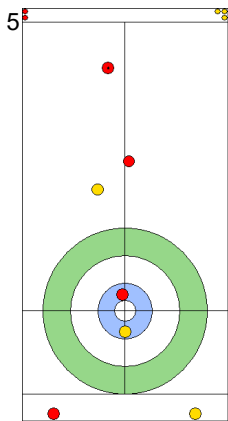

Game - Shot by Shot

End 1 **EST - Estonia** 0 + 4 (this end) = 4 **ESP - Spain** 0 + 0 (this end) = 0

	EST	ESP
Total Score	4	0
Time left	19:14	19:02

Legend:
 Clockwise
  Counter-clockwise
 - Not considered

Game - Shot by Shot

End 2 ● **EST - Estonia** 4 + 0 (this end) = 4 ● **ESP - Spain** 0 + 1 (this end) = 1

Prepositioned Stones

EST: KALDVEE M
Draw ↻ 100%

ESP: OTAEGI O
Draw ↻ 0%

EST: LILL H
Guard ↻ 100%

ESP: UNANUE M
Double Take-out ↻ 50%

EST: LILL H
Guard ↻ 100%

ESP: UNANUE M
Double Take-out ↻ 75%

EST: LILL H
Guard ↻ 100%

ESP: UNANUE M
Draw ↻ 100%

EST: KALDVEE M
Draw ↻ 100%

ESP: OTAEGI O
Draw ↻ 0%

	EST	ESP
Total Score	4	1
Time left	17:51	15:23

Legend:
 ↻ Clockwise ↻ Counter-clockwise - Not considered

Game - Shot by Shot

End 3 **EST - Estonia** 4 + 0 (this end) = 4 **ESP - Spain** 1 + 0 (this end) = 1

	EST	ESP
Total Score	4	1
Time left	15:09	13:34