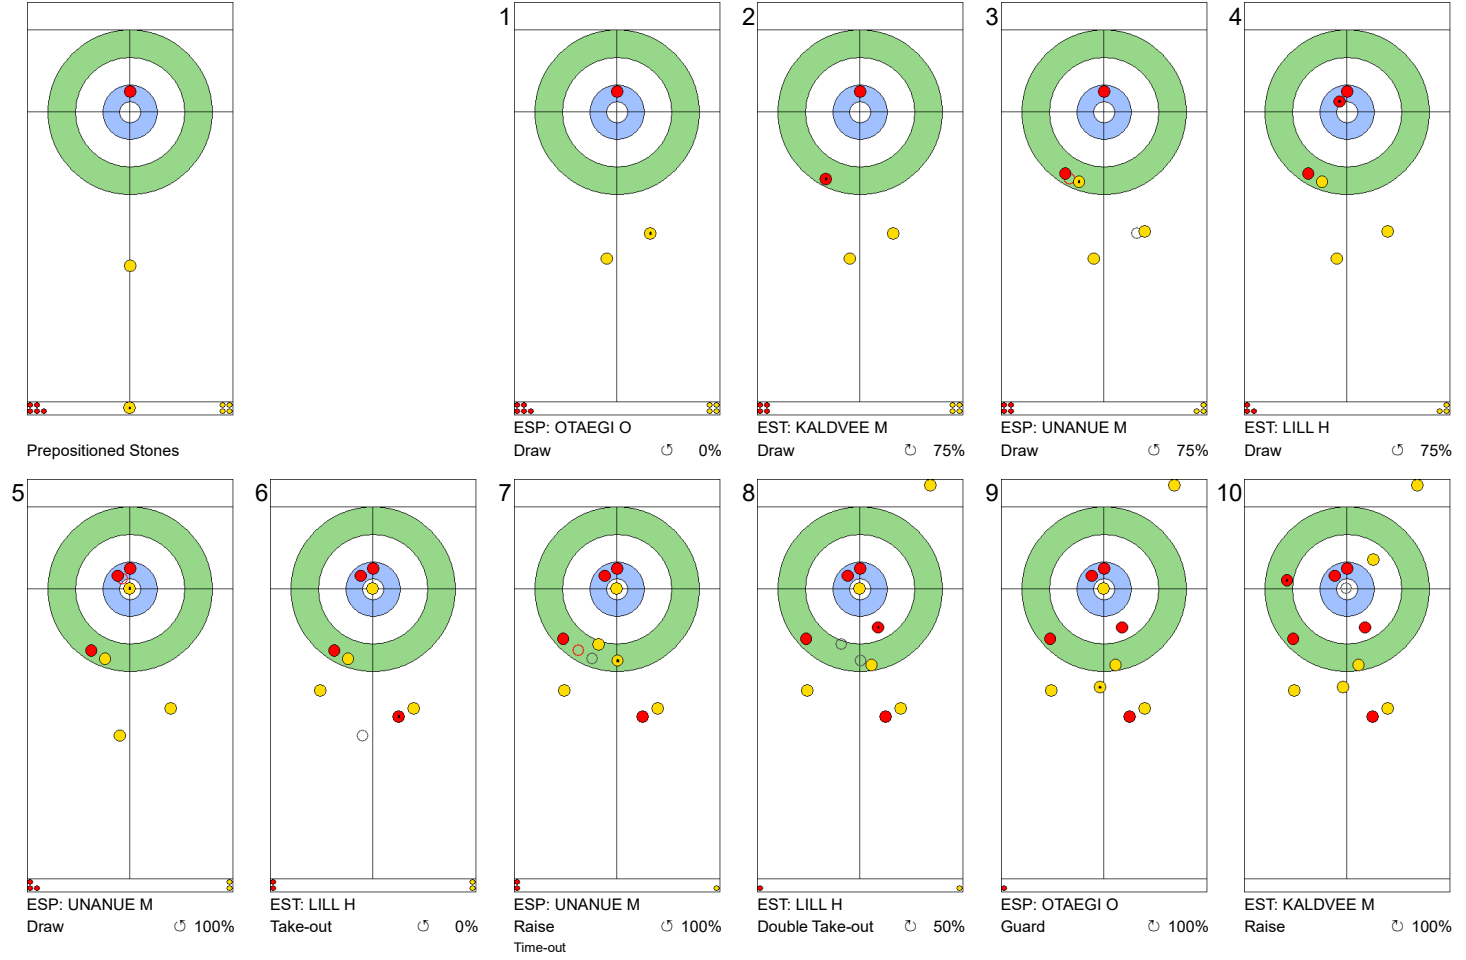

Legend:
 Clockwise
  Counter-clockwise
 - Not considered

SUN 21 APR 2024
Start Time 14:00

Round Robin Session 5
Group A - Sheet A

Game - Shot by Shot

	EST	ESP
Total Score	4	2
Time left	12:48	10:13

Legend:
 ↻ Clockwise ↺ Counter-clockwise - Not considered

Game - Shot by Shot

End 5 **EST - Estonia** 4 + 2 (this end) = 6 **ESP - Spain** 2 + 0 (this end) = 2

	EST	ESP
Total Score	6	2
Time left	9:37	7:49

Legend:
 Clockwise
  Counter-clockwise
 - Not considered

Game - Shot by Shot

	EST	ESP
Total Score	10	2
Time left	6:26	4:34

Legend:
 Clockwise
  Counter-clockwise
 - Not considered