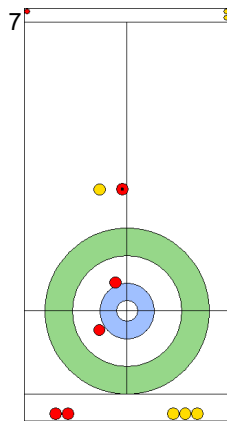

Game - Shot by Shot

End 1 **EST - Estonia** 0 + 4 (this end) = 4 **ESP - Spain** 0 + 0 (this end) = 0

	EST	ESP
Total Score	4	0
Time left	19:14	19:02

Legend:
 Clockwise
  Counter-clockwise
 - Not considered

Game - Shot by Shot

End 2 ● **EST - Estonia** 4 + 0 (this end) = 4 ● **ESP - Spain** 0 + 1 (this end) = 1

Prepositioned Stones

EST: KALDVEE M
Draw ↻ 100%

ESP: OTAEGI O
Draw ↻ 0%

EST: LILL H
Guard ↻ 100%

ESP: UNANUE M
Double Take-out ↻ 50%

EST: LILL H
Guard ↻ 100%

ESP: UNANUE M
Double Take-out ↻ 75%

EST: LILL H
Guard ↻ 100%

ESP: UNANUE M
Draw ↻ 100%

EST: KALDVEE M
Draw ↻ 100%

ESP: OTAEGI O
Draw ↻ 0%

	EST	ESP
Total Score	4	1
Time left	17:51	15:23

Legend:
 ↻ Clockwise ↻ Counter-clockwise - Not considered

Game - Shot by Shot

End 3 **EST - Estonia** 4 + 0 (this end) = 4 **ESP - Spain** 1 + 0 (this end) = 1

	EST	ESP
Total Score	4	1
Time left	15:09	13:34