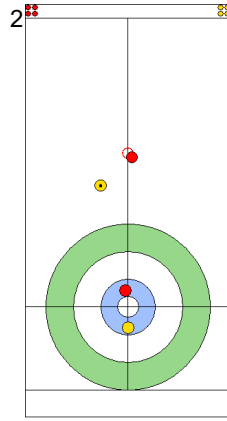

Game - Shot by Shot

End 1 **EST - Estonia** 0 + 4 (this end) = 4 **ESP - Spain** 0 + 0 (this end) = 0

	EST	ESP
Total Score	4	0
Time left	19:14	19:02

Legend:
 Clockwise
  Counter-clockwise
 - Not considered

Game - Shot by Shot

End 2 ● **EST - Estonia** 4 + 0 (this end) = 4 ● **ESP - Spain** 0 + 1 (this end) = 1

Prepositioned Stones

EST: KALDVEE M
Draw ↻ 100%

ESP: OTAEGI O
Draw ↻ 0%

EST: LILL H
Guard ↻ 100%

ESP: UNANUE M
Double Take-out ↻ 50%

EST: LILL H
Guard ↻ 100%

ESP: UNANUE M
Double Take-out ↻ 75%

EST: LILL H
Guard ↻ 100%

ESP: UNANUE M
Draw ↻ 100%

EST: KALDVEE M
Draw ↻ 100%

ESP: OTAEGI O
Draw ↻ 0%

	EST	ESP
Total Score	4	1
Time left	17:51	15:23