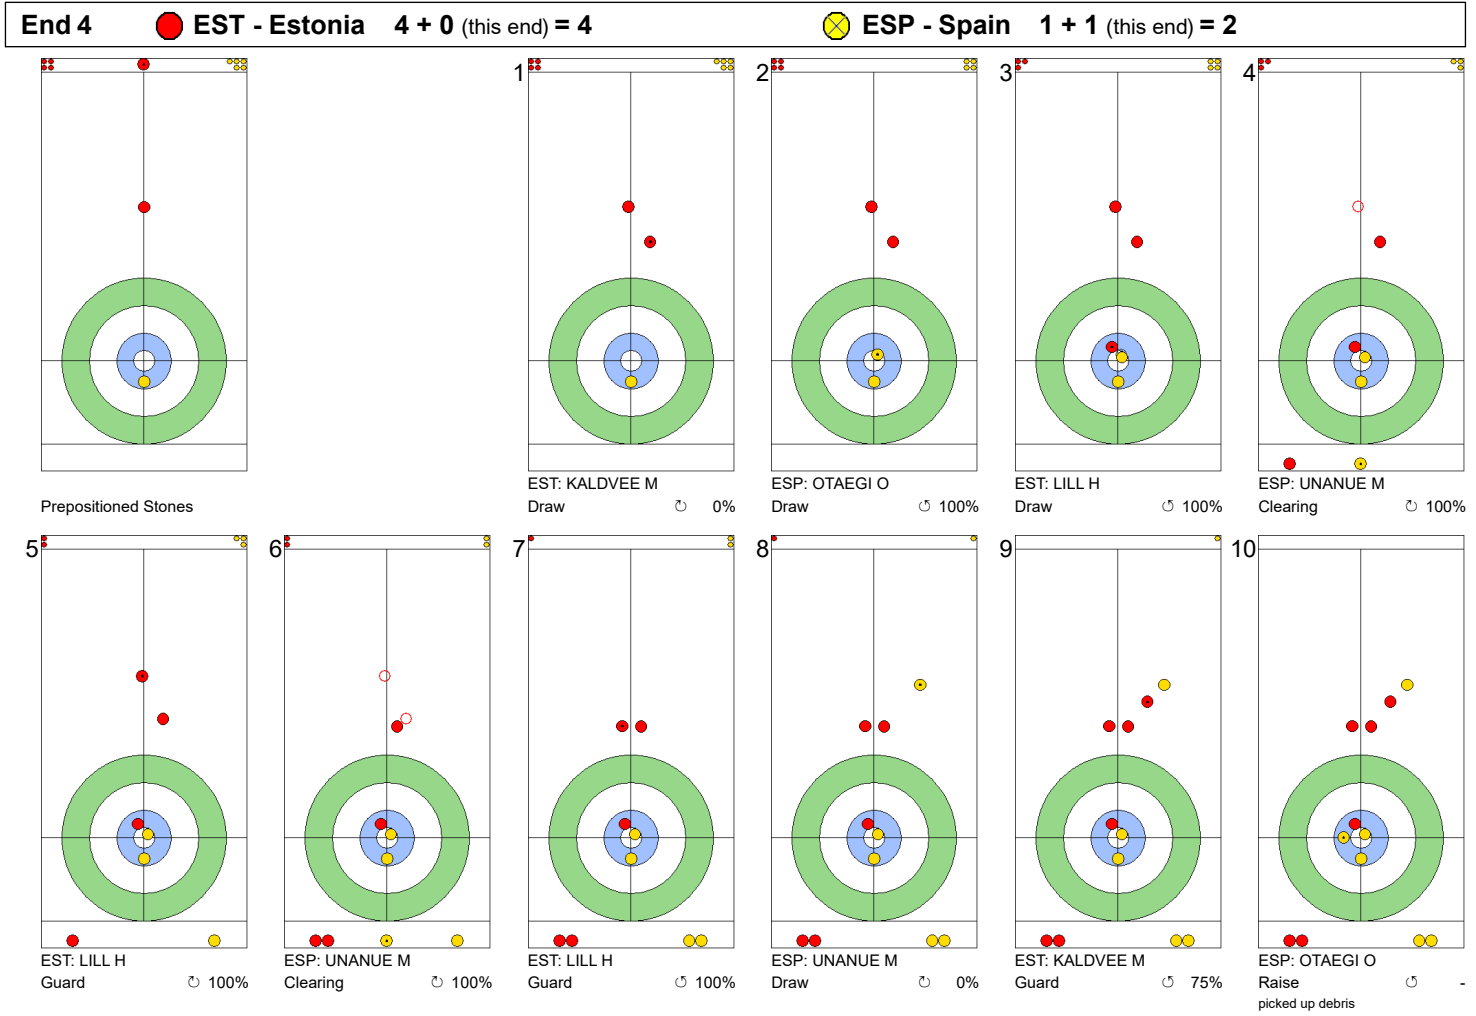

Legend:
 ↻ Clockwise ↻ Counter-clockwise - Not considered

Game - Shot by Shot

End 3 **EST - Estonia** 4 + 0 (this end) = 4 **ESP - Spain** 1 + 0 (this end) = 1

	EST	ESP
Total Score	4	1
Time left	15:09	13:34

Legend:
 Clockwise
  Counter-clockwise
 - Not considered

SUN 21 APR 2024
Start Time 14:00

Round Robin Session 5
Group A - Sheet A

Game - Shot by Shot

	EST	ESP
Total Score	4	2
Time left	12:48	10:13

Legend:
 ↻ Clockwise ↺ Counter-clockwise - Not considered

Game - Shot by Shot

End 5 **EST - Estonia** 4 + 2 (this end) = 6 **ESP - Spain** 2 + 0 (this end) = 2

	EST	ESP
Total Score	6	2
Time left	9:37	7:49

Legend:
 Clockwise
  Counter-clockwise
 - Not considered

Game - Shot by Shot

	EST	ESP
Total Score	10	2
Time left	6:26	4:34

Legend:
 Clockwise
  Counter-clockwise
 - Not considered