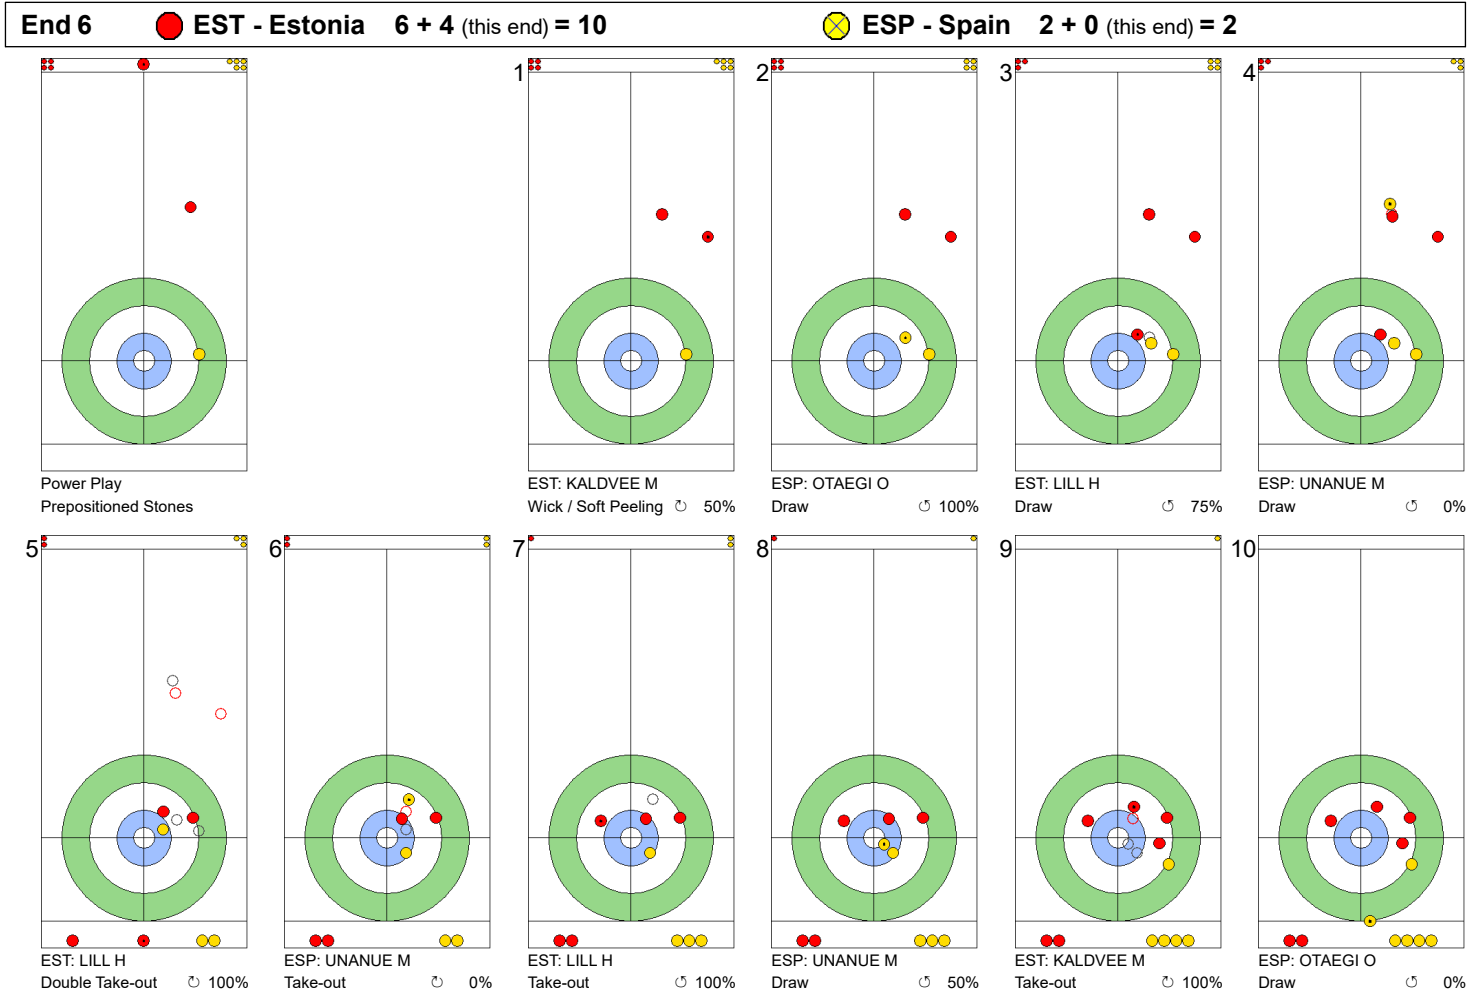

Legend:
 Clockwise
  Counter-clockwise
 - Not considered

SUN 21 APR 2024
Start Time 14:00

Round Robin Session 5
Group A - Sheet A

Game - Shot by Shot

	EST	ESP
Total Score	4	2
Time left	12:48	10:13

Legend:
 ↻ Clockwise ↺ Counter-clockwise - Not considered

Game - Shot by Shot

End 5 **EST - Estonia** 4 + 2 (this end) = 6 **ESP - Spain** 2 + 0 (this end) = 2

	EST	ESP
Total Score	6	2
Time left	9:37	7:49

Legend:
 Clockwise
  Counter-clockwise
 - Not considered

Game - Shot by Shot

	EST	ESP
Total Score	10	2
Time left	6:26	4:34

Legend:
 Clockwise
  Counter-clockwise
 - Not considered