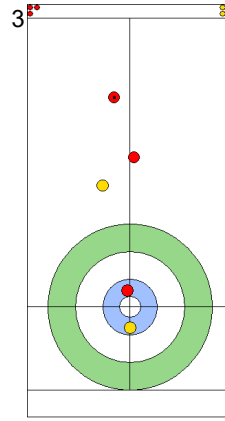

Game - Shot by Shot

End 1 **EST - Estonia** 0 + 4 (this end) = 4 **ESP - Spain** 0 + 0 (this end) = 0

	EST	ESP
Total Score	4	0
Time left	19:14	19:02

Legend:
 Clockwise
  Counter-clockwise
 - Not considered

Game - Shot by Shot

End 2 ● **EST - Estonia** 4 + 0 (this end) = 4 ● **ESP - Spain** 0 + 1 (this end) = 1

Prepositioned Stones

EST: KALDVEE M
Draw ↻ 100%

ESP: OTAEGI O
Draw ↻ 0%

EST: LILL H
Guard ↻ 100%

ESP: UNANUE M
Double Take-out ↻ 50%

EST: LILL H
Guard ↻ 100%

ESP: UNANUE M
Double Take-out ↻ 75%

EST: LILL H
Guard ↻ 100%

ESP: UNANUE M
Draw ↻ 100%

EST: KALDVEE M
Draw ↻ 100%

ESP: OTAEGI O
Draw ↻ 0%

	EST	ESP
Total Score	4	1
Time left	17:51	15:23

Legend:
 ↻ Clockwise ↻ Counter-clockwise - Not considered

Game - Shot by Shot

End 3 **EST - Estonia** 4 + 0 (this end) = 4 **ESP - Spain** 1 + 0 (this end) = 1

	EST	ESP
Total Score	4	1
Time left	15:09	13:34