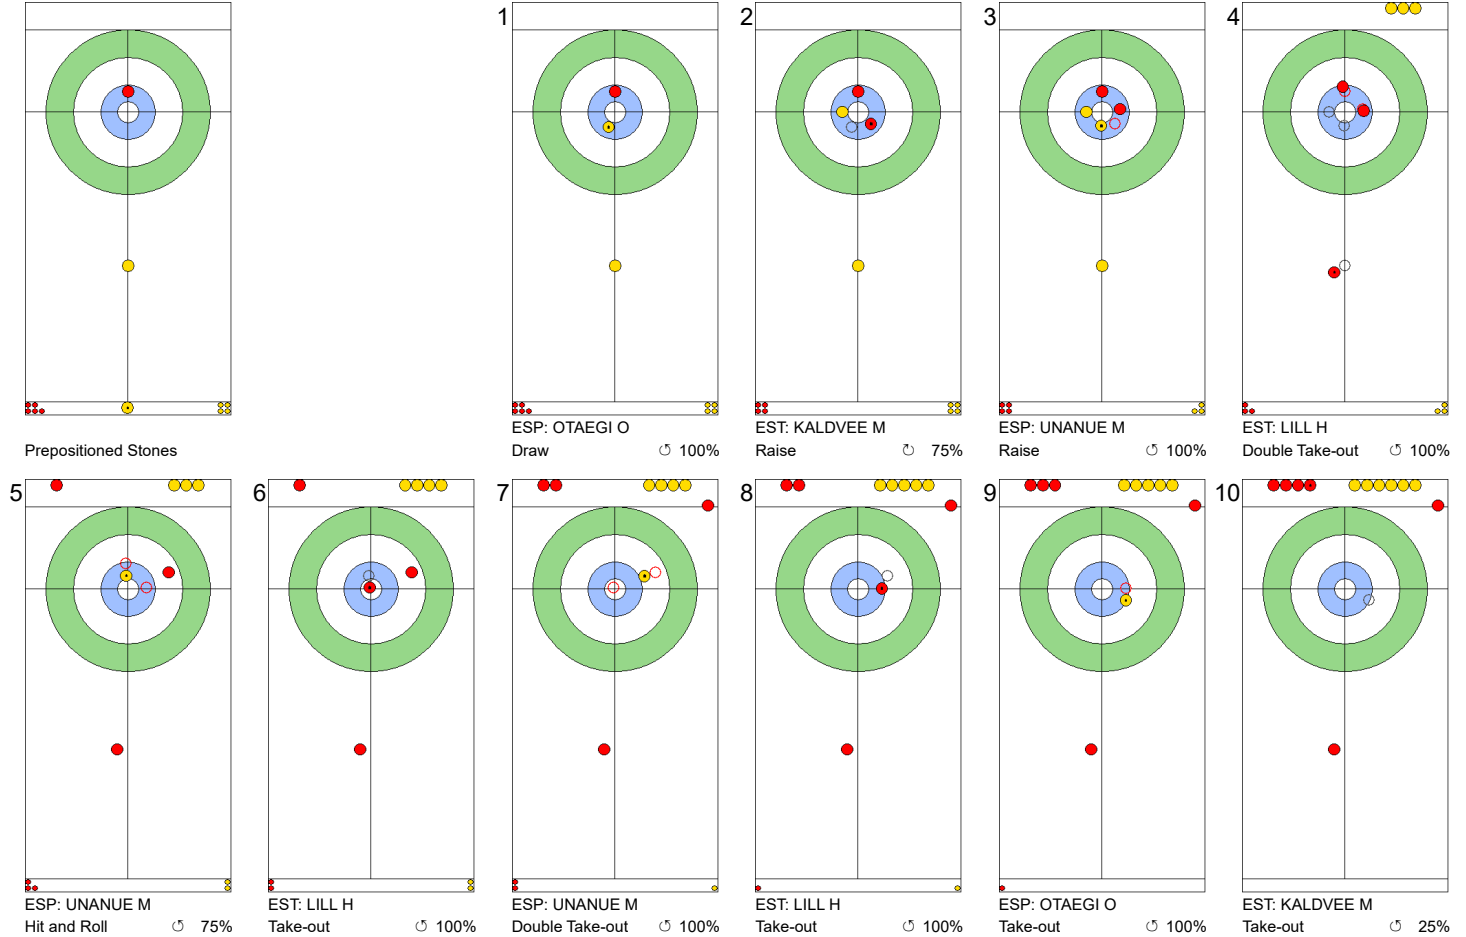

EST: LILL H
Guard ↻ 100%

ESP: UNANUE M
Double Take-out ↻ 75%

EST: LILL H
Guard ↻ 100%

ESP: UNANUE M
Draw ↻ 100%

EST: KALDVEE M
Draw ↻ 100%

ESP: OTAEGI O
Draw ↻ 0%

	EST	ESP
Total Score	4	1
Time left	17:51	15:23

Legend:
 ↻ Clockwise ↻ Counter-clockwise - Not considered

Game - Shot by Shot

End 3 **EST - Estonia** 4 + 0 (this end) = 4 **ESP - Spain** 1 + 0 (this end) = 1

	EST	ESP
Total Score	4	1
Time left	15:09	13:34

Legend:
 Clockwise
  Counter-clockwise
 - Not considered

SUN 21 APR 2024
Start Time 14:00

Round Robin Session 5
Group A - Sheet A

Game - Shot by Shot

	EST	ESP
Total Score	4	2
Time left	12:48	10:13

Legend:
 ↻ Clockwise ↺ Counter-clockwise - Not considered

Game - Shot by Shot

	EST	ESP
Total Score	10	2
Time left	6:26	4:34

Legend:
 Clockwise
  Counter-clockwise
 - Not considered