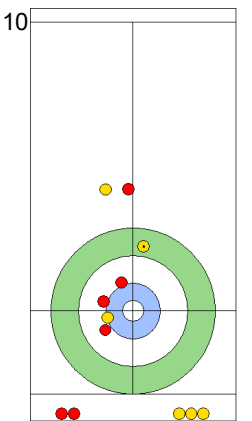

EST: LILL H
Guard ↻ 100%

ESP: UNANUE M
Double Take-out ↻ 75%

EST: LILL H
Guard ↻ 100%

ESP: UNANUE M
Draw ↻ 100%

EST: KALDVEE M
Draw ↻ 100%

ESP: OTAEGI O
Draw ↻ 0%

	EST	ESP
Total Score	4	1
Time left	17:51	15:23

Legend:
 ↻ Clockwise ↻ Counter-clockwise - Not considered

Game - Shot by Shot

End 3 **EST - Estonia** 4 + 0 (this end) = 4 **ESP - Spain** 1 + 0 (this end) = 1

	EST	ESP
Total Score	4	1
Time left	15:09	13:34

Legend:
 Clockwise
  Counter-clockwise
 - Not considered

SUN 21 APR 2024
Start Time 14:00

Round Robin Session 5
Group A - Sheet A

Game - Shot by Shot

	EST	ESP
Total Score	4	2
Time left	12:48	10:13

Legend:
 ↻ Clockwise ↺ Counter-clockwise - Not considered