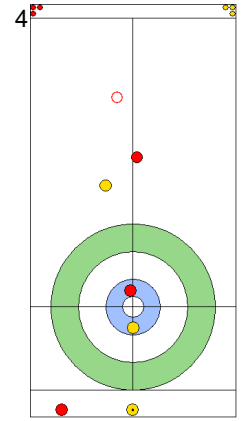

Game - Shot by Shot

End 1 **EST - Estonia** 0 + 4 (this end) = 4 **ESP - Spain** 0 + 0 (this end) = 0

	EST	ESP
Total Score	4	0
Time left	19:14	19:02

Legend:
 Clockwise
  Counter-clockwise
 - Not considered

Game - Shot by Shot

End 2 ● **EST - Estonia** 4 + 0 (this end) = 4 ● **ESP - Spain** 0 + 1 (this end) = 1

Prepositioned Stones

EST: KALDVEE M
Draw ↻ 100%

ESP: OTAEGI O
Draw ↻ 0%

EST: LILL H
Guard ↻ 100%

ESP: UNANUE M
Double Take-out ↻ 50%

EST: LILL H
Guard ↻ 100%

ESP: UNANUE M
Double Take-out ↻ 75%

EST: LILL H
Guard ↻ 100%

ESP: UNANUE M
Draw ↻ 100%

EST: KALDVEE M
Draw ↻ 100%

ESP: OTAEGI O
Draw ↻ 0%

	EST	ESP
Total Score	4	1
Time left	17:51	15:23