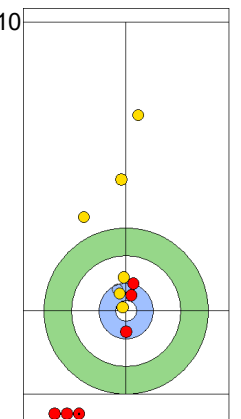

SUI: SCHWALLER B  
Draw 100%

GER: KAPP L  
Draw 100%

SUI: SCHWALLER Y  
Draw 100%

GER: TOTZEK S  
Draw 100%

SUI: SCHWALLER Y  
Draw 100%

GER: TOTZEK S  
Raise 50%

SUI: SCHWALLER Y  
Guard 50%

GER: TOTZEK S  
Promotion Take-out 25%

SUI: SCHWALLER B  
Guard 100%

GER: KAPP L  
Take-out 0%

	GER	SUI
Total Score	0	5
Time left	16:20	16:41

**Legend:**  
 Clockwise     
  Counter-clockwise     
 - Not considered

Game - Shot by Shot

End 3 **GER - Germany 0 + 0 (this end) = 0** **SUI - Switzerland 5 + 1 (this end) = 6**