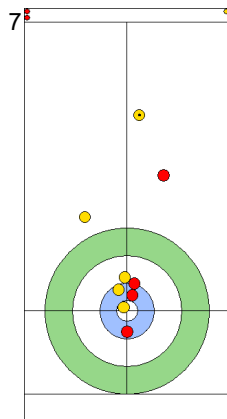

SUI: SCHWALLER B  
Draw 100%

GER: KAPP L  
Draw 100%

SUI: SCHWALLER Y  
Draw 100%

GER: TOTZEK S  
Draw 100%

SUI: SCHWALLER Y  
Draw 100%

GER: TOTZEK S  
Raise 50%

SUI: SCHWALLER Y  
Guard 50%

GER: TOTZEK S  
Promotion Take-out 25%

SUI: SCHWALLER B  
Guard 100%

GER: KAPP L  
Take-out 0%

	GER	SUI
Total Score	0	5
Time left	16:20	16:41

**Legend:**  
 Clockwise     
  Counter-clockwise     
 - Not considered

Game - Shot by Shot

End 3 **GER - Germany 0 + 0 (this end) = 0** **SUI - Switzerland 5 + 1 (this end) = 6**

	GER	SUI
Total Score	0	6
Time left	12:48	13:14

**Legend:**  
 Clockwise     
  Counter-clockwise     
 - Not considered