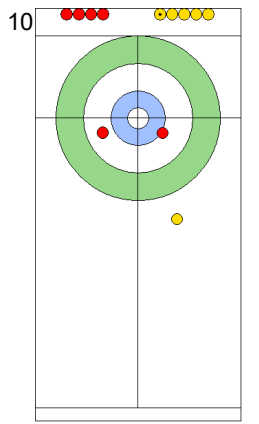

Prepositioned Stones

GER: KAPP L  
Draw ⤵ 75%

SUI: SCHWALLER B  
Draw ⤵ 100%

GER: TOTZEK S  
Draw ⤵ 100%

SUI: SCHWALLER Y  
Double Take-out ⤵ 50%

GER: TOTZEK S  
Guard ⤵ 100%

SUI: SCHWALLER Y  
Double Take-out ⤵ 75%

GER: TOTZEK S  
Guard ⤵ 100%

SUI: SCHWALLER Y  
Double Take-out ⤵ 100%

GER: KAPP L  
Draw ⤵ 75%

SUI: SCHWALLER B  
Draw ⤵ 0%

	GER	SUI
Total Score	3	6
Time left	8:16	8:45

**Legend:**  
 ⤵ Clockwise      ⤴ Counter-clockwise      - Not considered