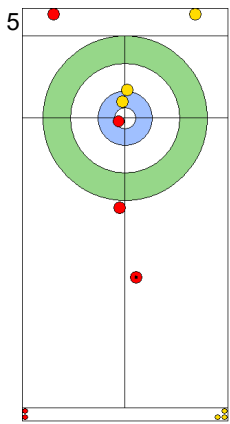

Prepositioned Stones

GER: KAPP L  
Draw ⤵ 75%

SUI: SCHWALLER B  
Draw ⤵ 100%

GER: TOTZEK S  
Draw ⤵ 100%

SUI: SCHWALLER Y  
Double Take-out ⤵ 50%

GER: TOTZEK S  
Guard ⤵ 100%

SUI: SCHWALLER Y  
Double Take-out ⤵ 75%

GER: TOTZEK S  
Guard ⤵ 100%

SUI: SCHWALLER Y  
Double Take-out ⤵ 100%

GER: KAPP L  
Draw ⤵ 75%

SUI: SCHWALLER B  
Draw ⤵ 0%

	GER	SUI
Total Score	3	6
Time left	8:16	8:45

**Legend:**  
 ⤵ Clockwise      ⤴ Counter-clockwise      - Not considered