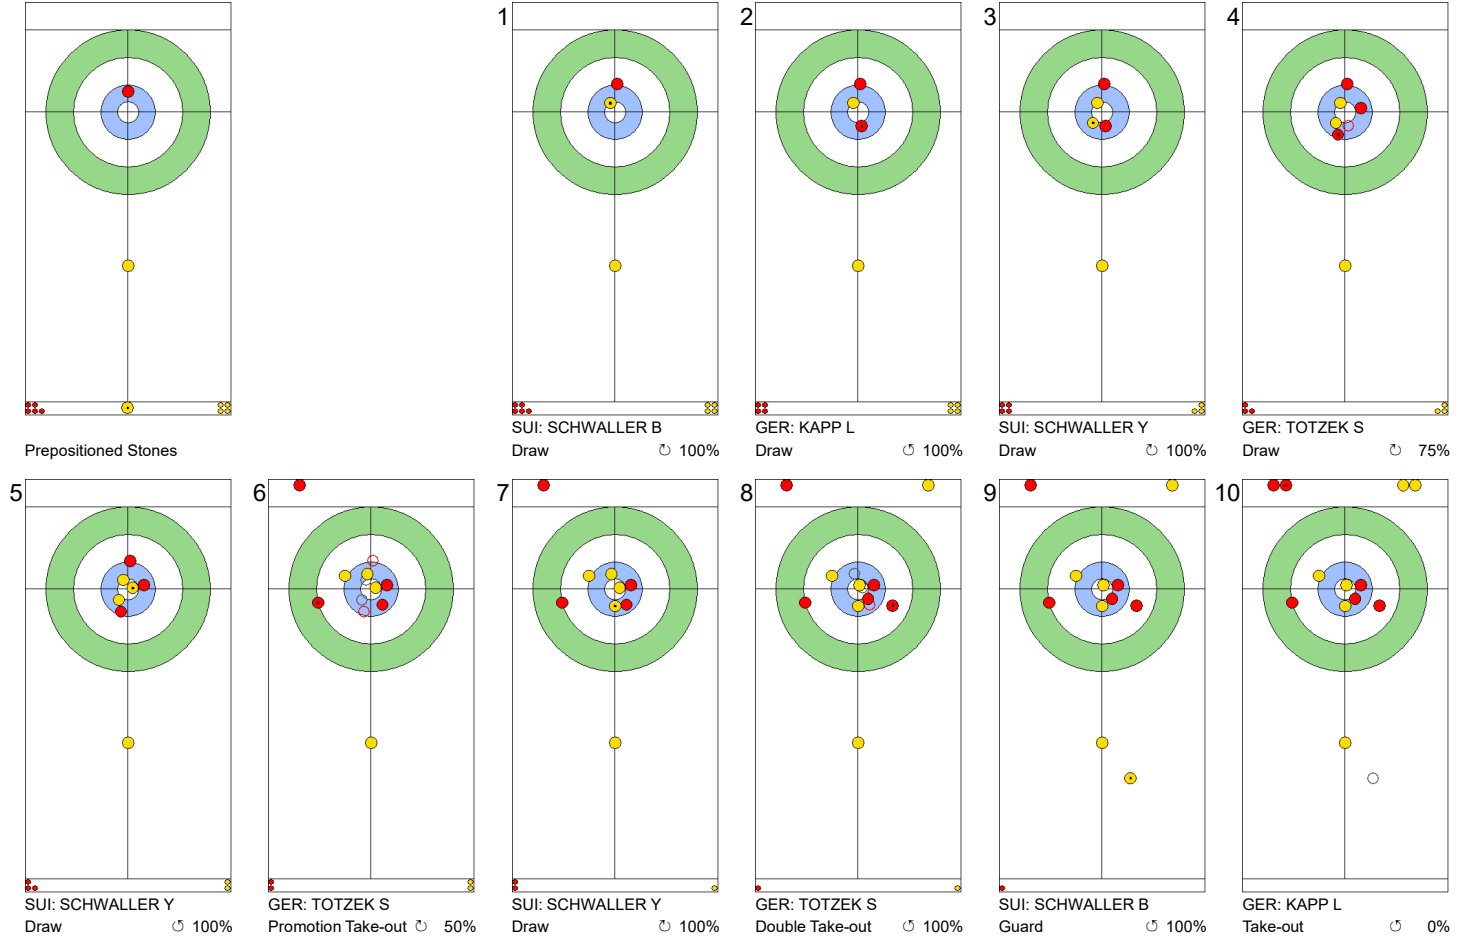

SUI: SCHWALLER B  
Guard 100%

GER: KAPP L  
Take-out 0%

	GER	SUI
Total Score	0	5
Time left	16:20	16:41

**Legend:**  
 Clockwise     
  Counter-clockwise     
 - Not considered

Game - Shot by Shot

End 3 **GER - Germany 0 + 0 (this end) = 0** **SUI - Switzerland 5 + 1 (this end) = 6**

	GER	SUI
Total Score	0	6
Time left	12:48	13:14

**Legend:**  
 Clockwise     
  Counter-clockwise     
 - Not considered