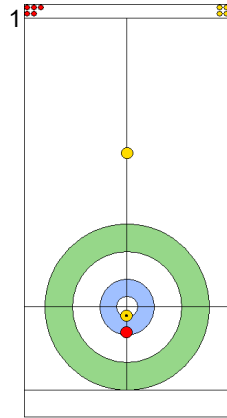

SUI: SCHWALLER B
Draw   ↻ 100%