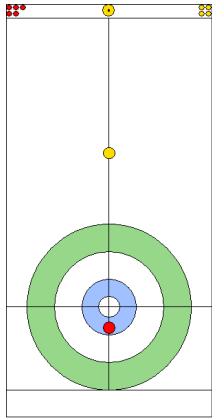

Game - Shot by Shot

End 4   ● **GER - Germany** 0 + 1 (this end) = 1   ● **SUI - Switzerland** 6 + 0 (this end) = 6

Prepositioned Stones