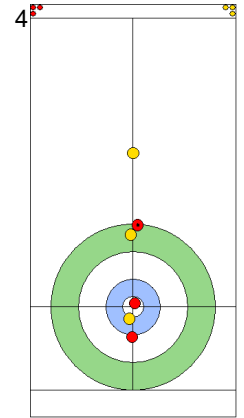

GER: TOTZEK S
Draw   ↻ 75%