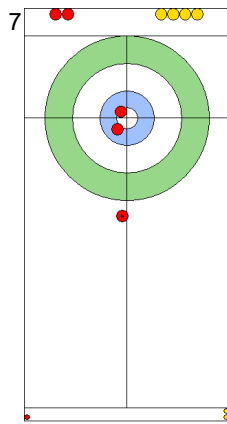

Prepositioned Stones

GER: KAPP L  
Draw ⤵ 75%

SUI: SCHWALLER B  
Draw ⤵ 100%

GER: TOTZEK S  
Draw ⤵ 100%

SUI: SCHWALLER Y  
Double Take-out ⤵ 50%

GER: TOTZEK S  
Guard ⤵ 100%

SUI: SCHWALLER Y  
Double Take-out ⤵ 75%

GER: TOTZEK S  
Guard ⤵ 100%

SUI: SCHWALLER Y  
Double Take-out ⤵ 100%

GER: KAPP L  
Draw ⤵ 75%

SUI: SCHWALLER B  
Draw ⤵ 0%

	GER	SUI
Total Score	3	6
Time left	8:16	8:45

**Legend:**  
 ⤵ Clockwise      ⤴ Counter-clockwise      - Not considered