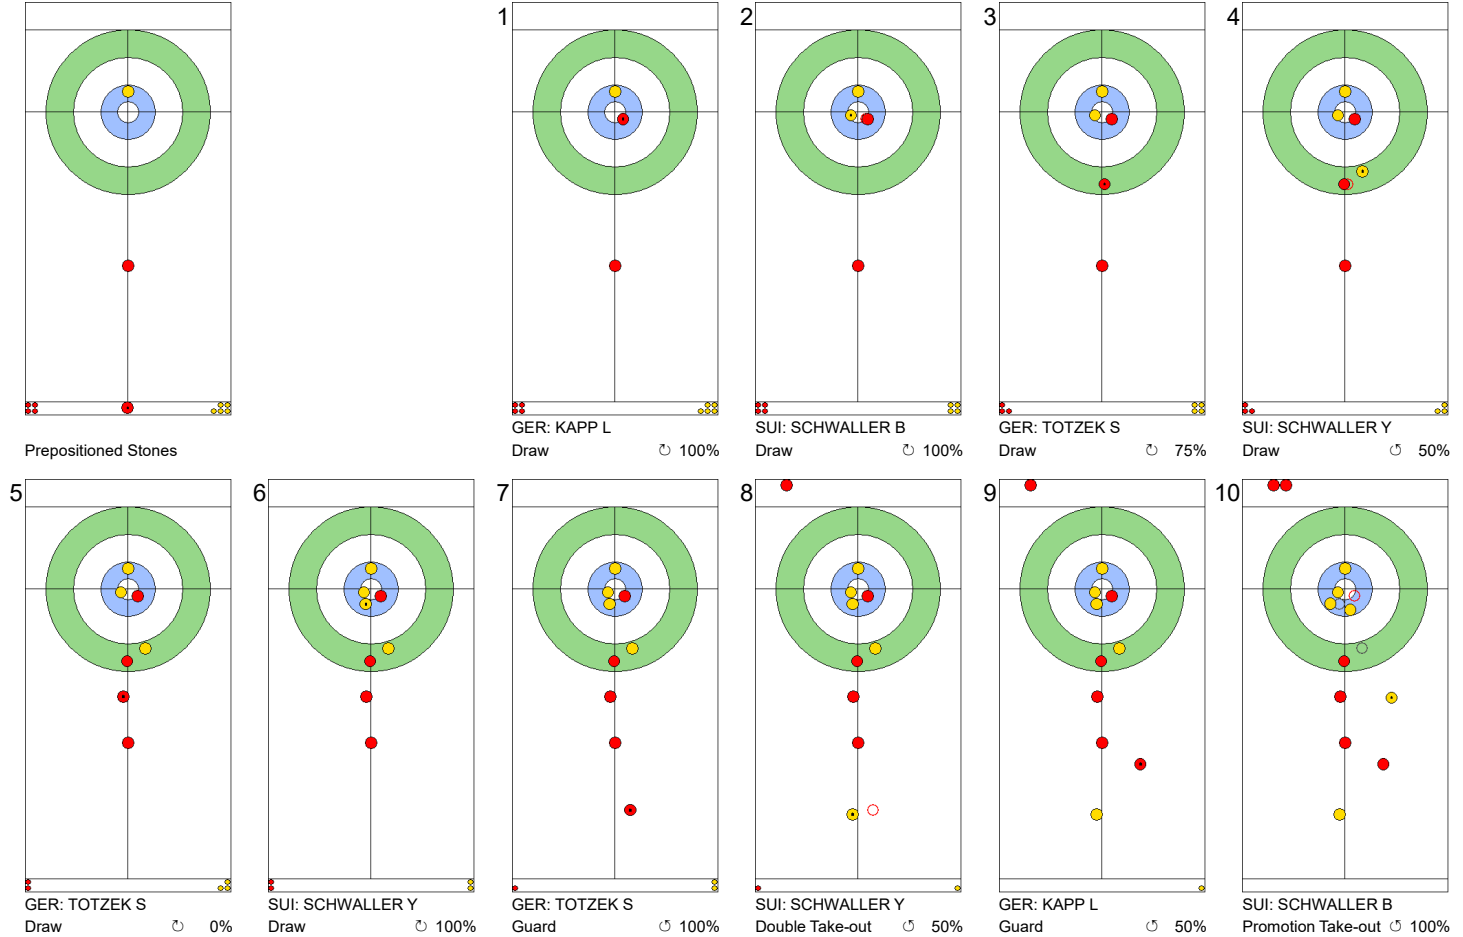

SUN 21 APR 2024  
Start Time 14:00

Round Robin Session 5  
Group A - Sheet C

### Game - Shot by Shot

End 1 **GER - Germany 0 + 0 (this end) = 0** **SUI - Switzerland 0 + 4 (this end) = 4**

	GER	SUI
Total Score	0	4
Time left	20:01	19:47

**Legend:**  
 Clockwise     
  Counter-clockwise     
 - Not considered