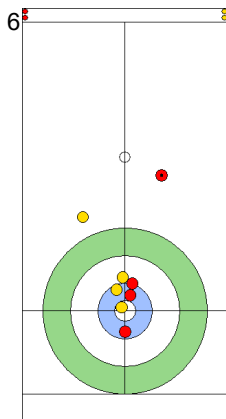

SUI: SCHWALLER B  
Draw 100%

GER: KAPP L  
Draw 100%

SUI: SCHWALLER Y  
Draw 100%

GER: TOTZEK S  
Draw 100%

SUI: SCHWALLER Y  
Draw 100%

GER: TOTZEK S  
Raise 50%

SUI: SCHWALLER Y  
Guard 50%

GER: TOTZEK S  
Promotion Take-out 25%

SUI: SCHWALLER B  
Guard 100%

GER: KAPP L  
Take-out 0%

	GER	SUI
Total Score	0	5
Time left	16:20	16:41

**Legend:**  
 Clockwise     
  Counter-clockwise     
 - Not considered

Game - Shot by Shot

End 3 **GER - Germany 0 + 0 (this end) = 0** **SUI - Switzerland 5 + 1 (this end) = 6**