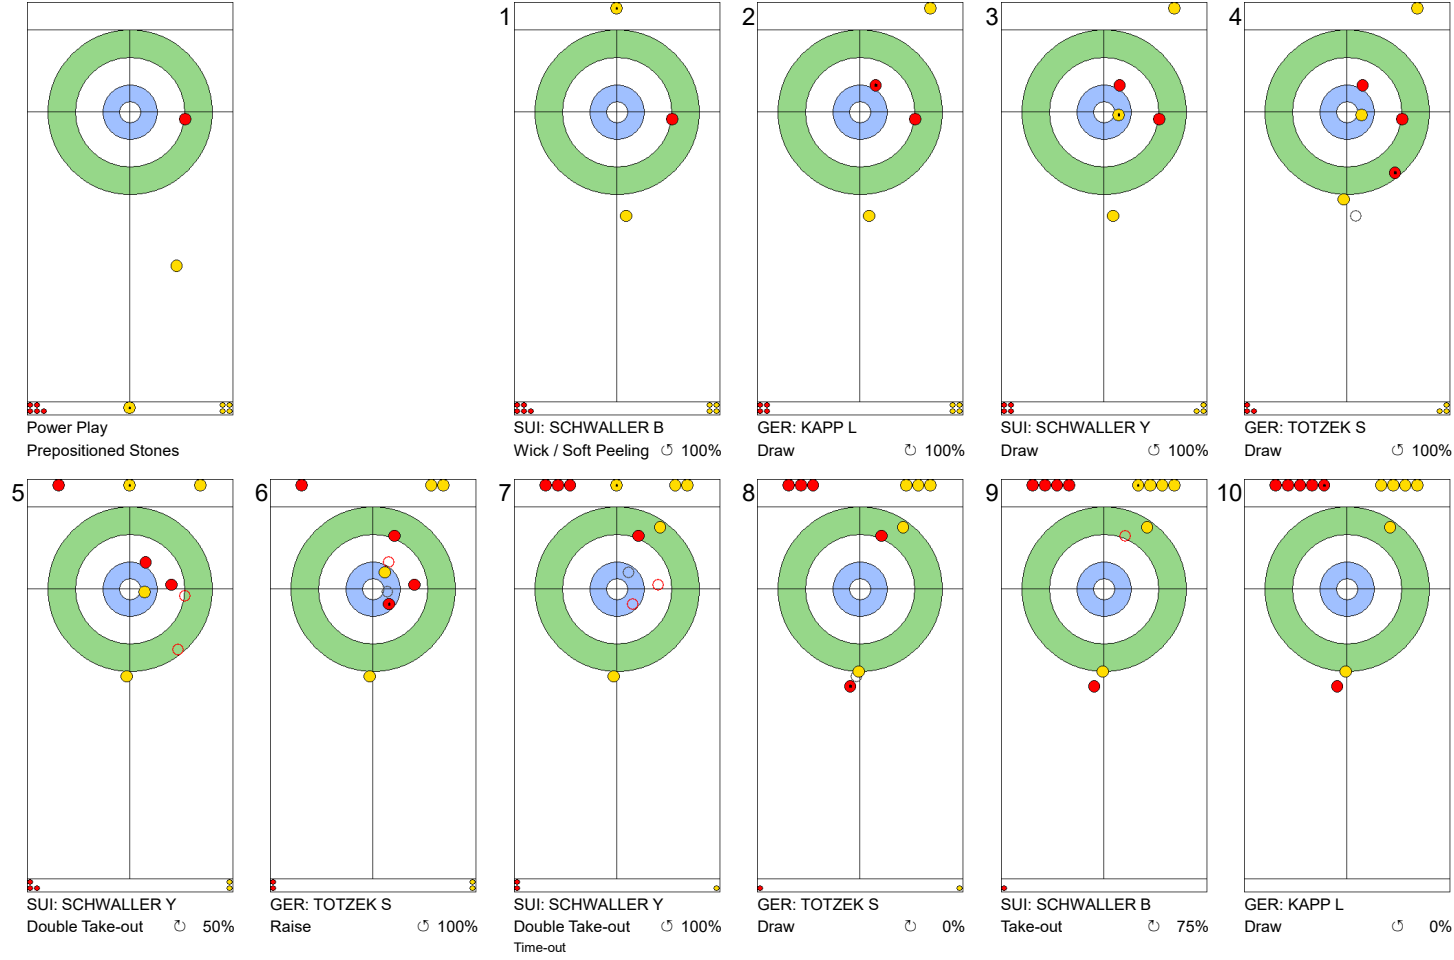

GER: TOTZEK S  
Guard ⤵ 100%

SUI: SCHWALLER Y  
Double Take-out ⤵ 100%

GER: KAPP L  
Draw ⤵ 75%

SUI: SCHWALLER B  
Draw ⤵ 0%

	GER	SUI
Total Score	3	6
Time left	8:16	8:45

**Legend:**  
 ⤵ Clockwise      ⤴ Counter-clockwise      - Not considered

SUN 21 APR 2024  
Start Time 14:00

Round Robin Session 5  
Group A - Sheet C

Game - Shot by Shot

End 7 **GER - Germany 3 + 0 (this end) = 3** **SUI - Switzerland 7 + 2 (this end) = 9**

	GER	SUI
Total Score	3	9
Time left	3:26	4:17

**Legend:**  
 Clockwise     
  Counter-clockwise     
 - Not considered