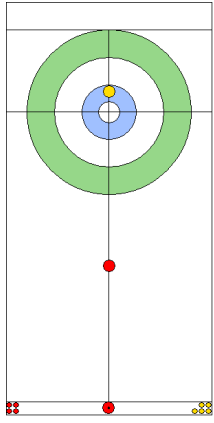

Game - Shot by Shot

End 5 **GER - Germany 1 + 2 (this end) = 3** **SUI - Switzerland 6 + 0 (this end) = 6**

Prepositioned Stones