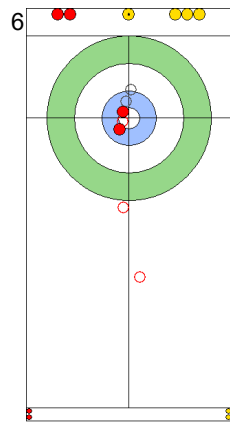

Prepositioned Stones

GER: KAPP L  
Draw ⤵ 75%

SUI: SCHWALLER B  
Draw ⤵ 100%

GER: TOTZEK S  
Draw ⤵ 100%

SUI: SCHWALLER Y  
Double Take-out ⤵ 50%

GER: TOTZEK S  
Guard ⤵ 100%

SUI: SCHWALLER Y  
Double Take-out ⤵ 75%

GER: TOTZEK S  
Guard ⤵ 100%

SUI: SCHWALLER Y  
Double Take-out ⤵ 100%

GER: KAPP L  
Draw ⤵ 75%

SUI: SCHWALLER B  
Draw ⤵ 0%

	GER	SUI
Total Score	3	6
Time left	8:16	8:45

**Legend:**  
 ⤵ Clockwise      ⤴ Counter-clockwise      - Not considered