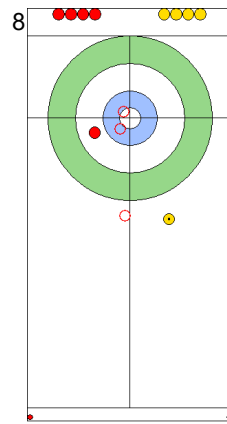

Prepositioned Stones

GER: KAPP L  
Draw ⤵ 75%

SUI: SCHWALLER B  
Draw ⤵ 100%

GER: TOTZEK S  
Draw ⤵ 100%

SUI: SCHWALLER Y  
Double Take-out ⤵ 50%

GER: TOTZEK S  
Guard ⤵ 100%

SUI: SCHWALLER Y  
Double Take-out ⤵ 75%

GER: TOTZEK S  
Guard ⤵ 100%

SUI: SCHWALLER Y  
Double Take-out ⤵ 100%

GER: KAPP L  
Draw ⤵ 75%

SUI: SCHWALLER B  
Draw ⤵ 0%

	GER	SUI
Total Score	3	6
Time left	8:16	8:45

**Legend:**  
 ⤵ Clockwise      ⤴ Counter-clockwise      - Not considered