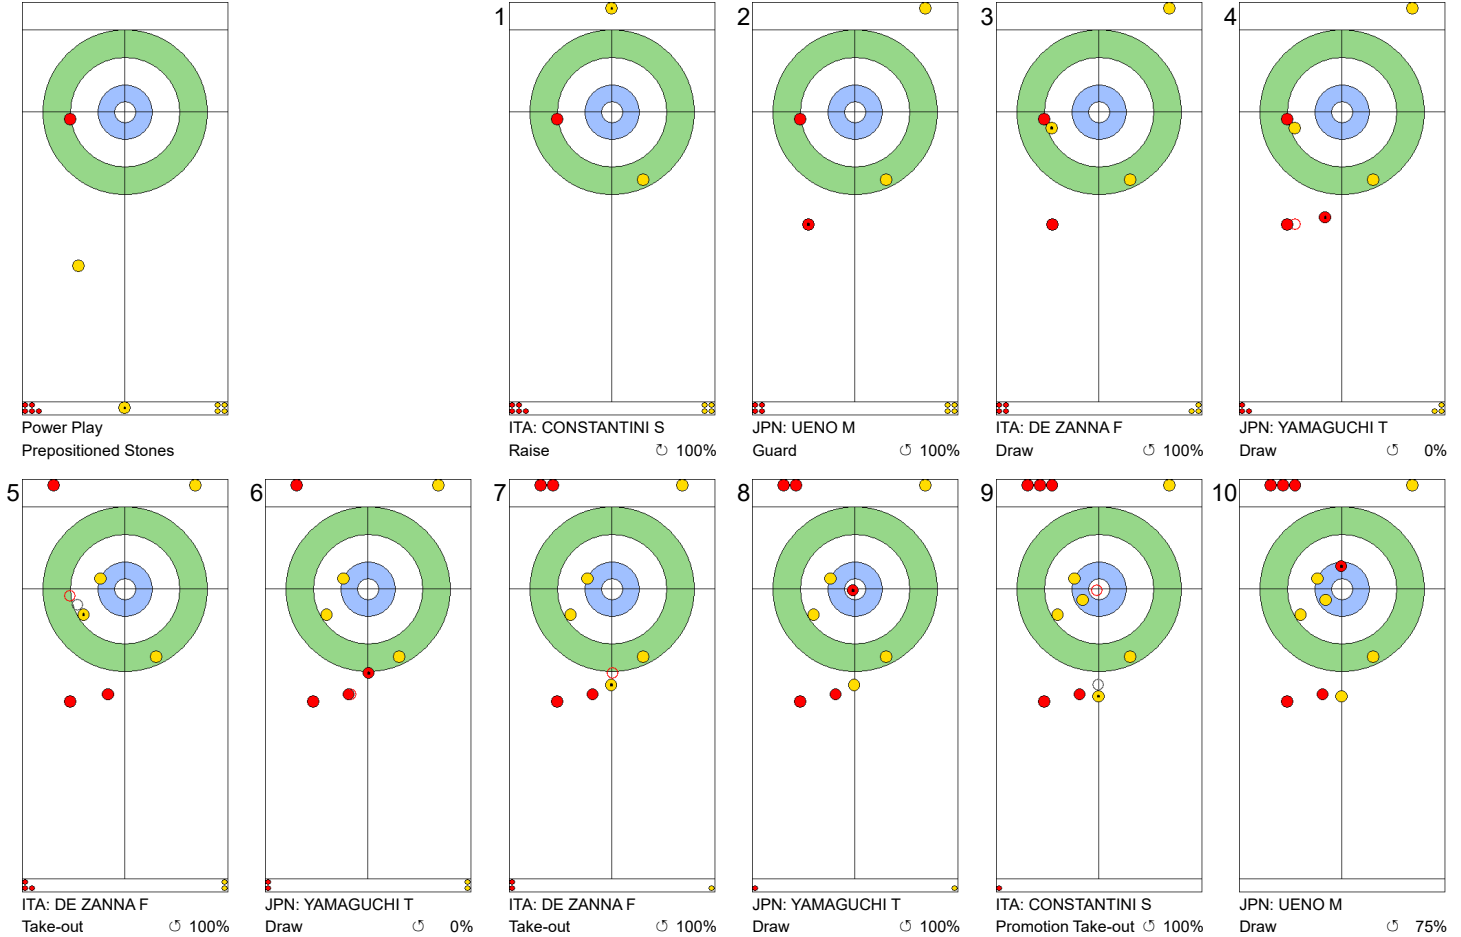

JPN: YAMAGUCHI T
Draw ⤵ 100%

ITA: DE ZANNA F
Clearing ⤵ 100%

JPN: YAMAGUCHI T
Take-out ⤵ 100%

ITA: DE ZANNA F
Wick / Soft Peeling ⤵ 25%

JPN: YAMAGUCHI T
Take-out ⤵ 100%

ITA: DE ZANNA F
Wick / Soft Peeling ⤵ 100%

JPN: UENO M
Wick / Soft Peeling ⤵ 0%

ITA: CONSTANTINI S
Draw ⤵ 100%

	JPN	ITA
Total Score	1	4
Time left	13:03	11:35

Legend:
 ⤵ Clockwise ⤶ Counter-clockwise - Not considered

MON 22 APR 2024
Start Time 10:00

Round Robin Session 7
Group A - Sheet C

Game - Shot by Shot

End 5 ● JPN - Japan 1 + 0 (this end) = 1 ⊗ ITA - Italy 4 + 1 (this end) = 5

	JPN	ITA
Total Score	1	5
Time left	10:34	9:07

Legend:
↻ Clockwise ↺ Counter-clockwise - Not considered