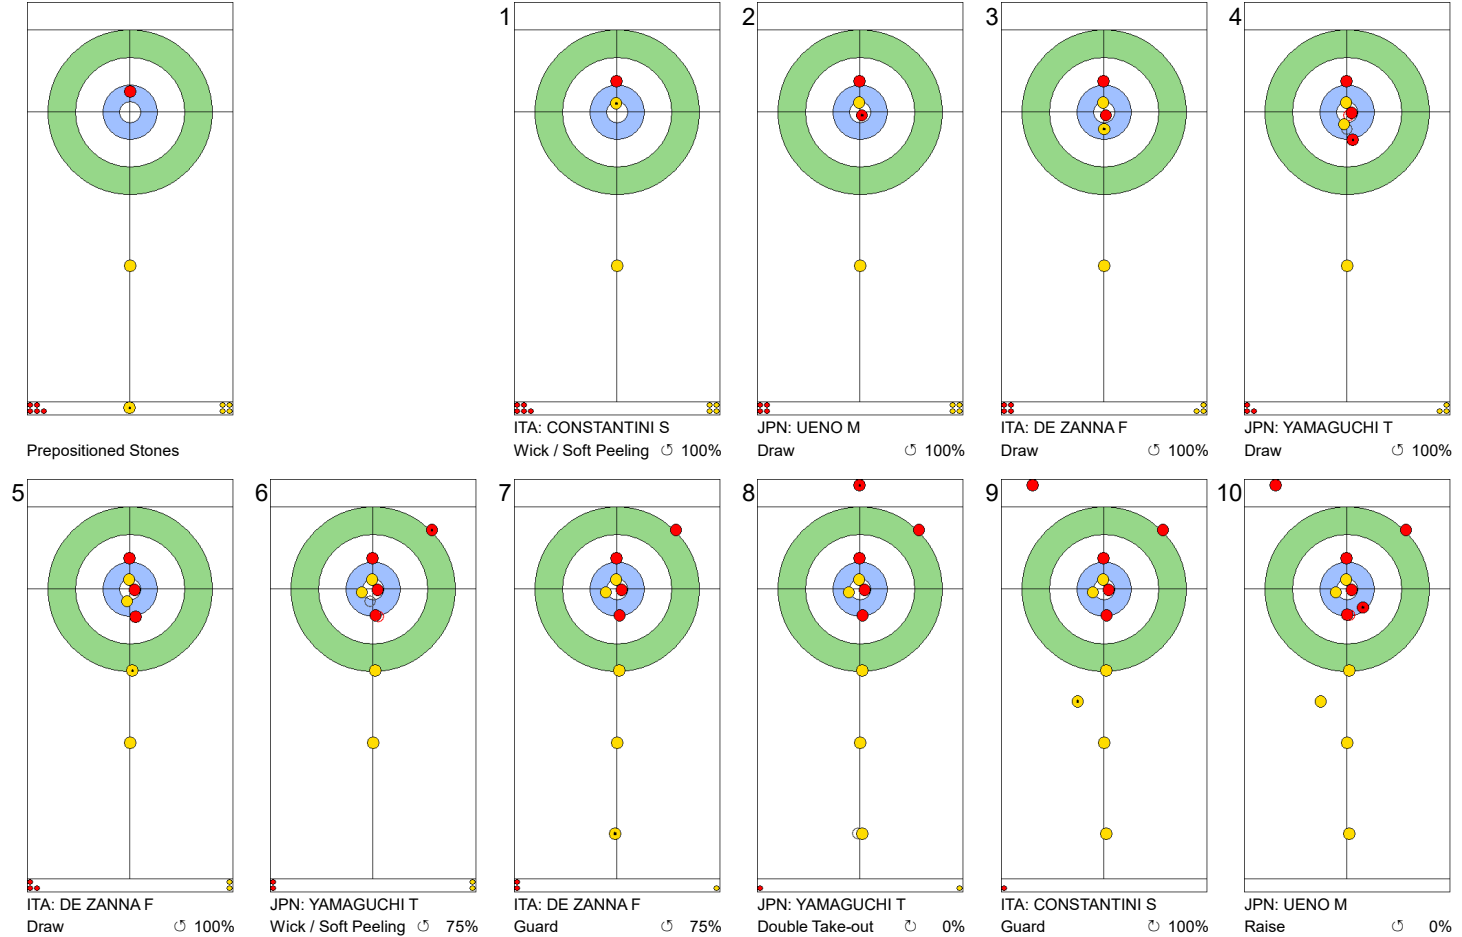

ITA: DE ZANNA F
Guard ⌚ 100%

JPN: YAMAGUCHI T
Clearing ⌚ 100%

ITA: CONSTANTINI S
Guard ⌚ 100%

JPN: UENO M
Double Take-out ⌚ 0%

	JPN	ITA
Total Score	0	2
Time left	17:38	18:24

Legend:
 ⌚ Clockwise ⌚ Counter-clockwise - Not considered

MON 22 APR 2024
Start Time 10:00

Round Robin Session 7
Group A - Sheet C

Game - Shot by Shot

End 3 **JPN - Japan 0 + 1 (this end) = 1** **ITA - Italy 2 + 0 (this end) = 2**

	JPN	ITA
Total Score	1	2
Time left	15:22	15:47