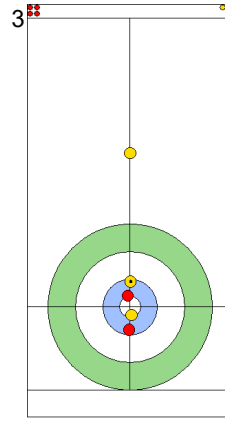

DEN: HOLTERMANN H
Draw 100%