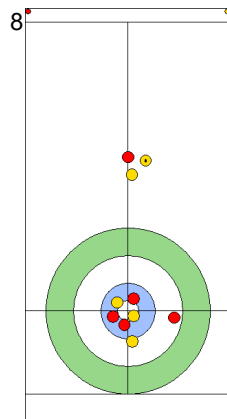

Legend:
 Clockwise
  Counter-clockwise
 - Not considered

MON 22 APR 2024
Start Time 10:00

Round Robin Session 7
Group A - Sheet D

Game - Shot by Shot

End 2 **EST - Estonia** 2 + 0 (this end) = 2 **DEN - Denmark** 0 + 2 (this end) = 2

Prepositioned Stones

EST: KALDVEE M
Draw 100%

DEN: LANDER J
Draw 100%

EST: LILL H
Draw 75%

DEN: HOLTERMANN H
Draw 100%

EST: LILL H
Draw 100%

DEN: HOLTERMANN H
Guard 100%

EST: LILL H
Raise 25%

DEN: HOLTERMANN H
Guard 100%

EST: KALDVEE M
Raise 0%

DEN: LANDER J
Raise 100%

	EST	DEN
Total Score	2	2
Time left	18:31	17:21

Legend:
 Clockwise
  Counter-clockwise
 - Not considered

Game - Shot by Shot

End 3 **EST - Estonia** 2 + 1 (this end) = 3 **DEN - Denmark** 2 + 0 (this end) = 2

	EST	DEN
Total Score	3	2
Time left	15:32	15:01

Legend:
 Clockwise
  Counter-clockwise
 - Not considered

Game - Shot by Shot

End 4 **EST - Estonia** 3 + 0 (this end) = 3 **DEN - Denmark** 2 + 1 (this end) = 3