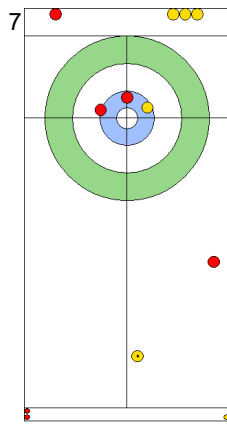

DEN: HOLTERMANN H
Draw ⌚ 0%

EST: LILL H
Double Take-out ⌚ 100%

DEN: HOLTERMANN H
Guard ⌚ 100%

EST: LILL H
Clearing ⌚ 100%

DEN: HOLTERMANN H
Guard Time-out ⌚ 100%

EST: LILL H
Draw ⌚ 100%

DEN: LANDER J
Draw ⌚ 100%

EST: KALDVEE M
Draw Measurement ⌚ 0%

	EST	DEN
Total Score	7	8
Time left	1:39	0:53

Legend:
 ⌚ Clockwise ⌚ Counter-clockwise - Not considered