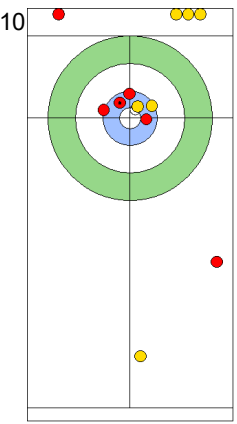

DEN: HOLTERMANN H
Draw ⌚ 0%

EST: LILL H
Double Take-out ⌚ 100%

DEN: HOLTERMANN H
Guard ⌚ 100%

EST: LILL H
Clearing ⌚ 100%

DEN: HOLTERMANN H
Guard Time-out ⌚ 100%

EST: LILL H
Draw ⌚ 100%

DEN: LANDER J
Draw ⌚ 100%

EST: KALDVEE M
Draw Measurement ⌚ 0%

	EST	DEN
Total Score	7	8
Time left	1:39	0:53

Legend:
 ⌚ Clockwise ⌚ Counter-clockwise - Not considered