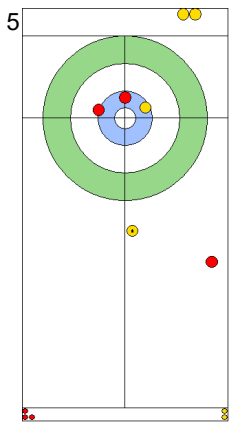

Round Robin Session 7
Group A - Sheet D

Game - Shot by Shot

End 9 **EST - Estonia 7 + 0 (this end) = 7** **DEN - Denmark 7 + 1 (this end) = 8**

Prepositioned Stones

DEN: LANDER J
Draw ⌚ 100%

EST: KALDVEE M
Wick / Soft Peeling ⌚ 100%

DEN: HOLTERMANN H
Draw ⌚ 0%

EST: LILL H
Double Take-out ⌚ 100%

DEN: HOLTERMANN H
Guard ⌚ 100%

EST: LILL H
Clearing ⌚ 100%

DEN: HOLTERMANN H
Guard Time-out ⌚ 100%

EST: LILL H
Draw ⌚ 100%

DEN: LANDER J
Draw ⌚ 100%

EST: KALDVEE M
Draw Measurement ⌚ 0%

	EST	DEN
Total Score	7	8
Time left	1:39	0:53

Legend:
 ⌚ Clockwise ⌚ Counter-clockwise - Not considered