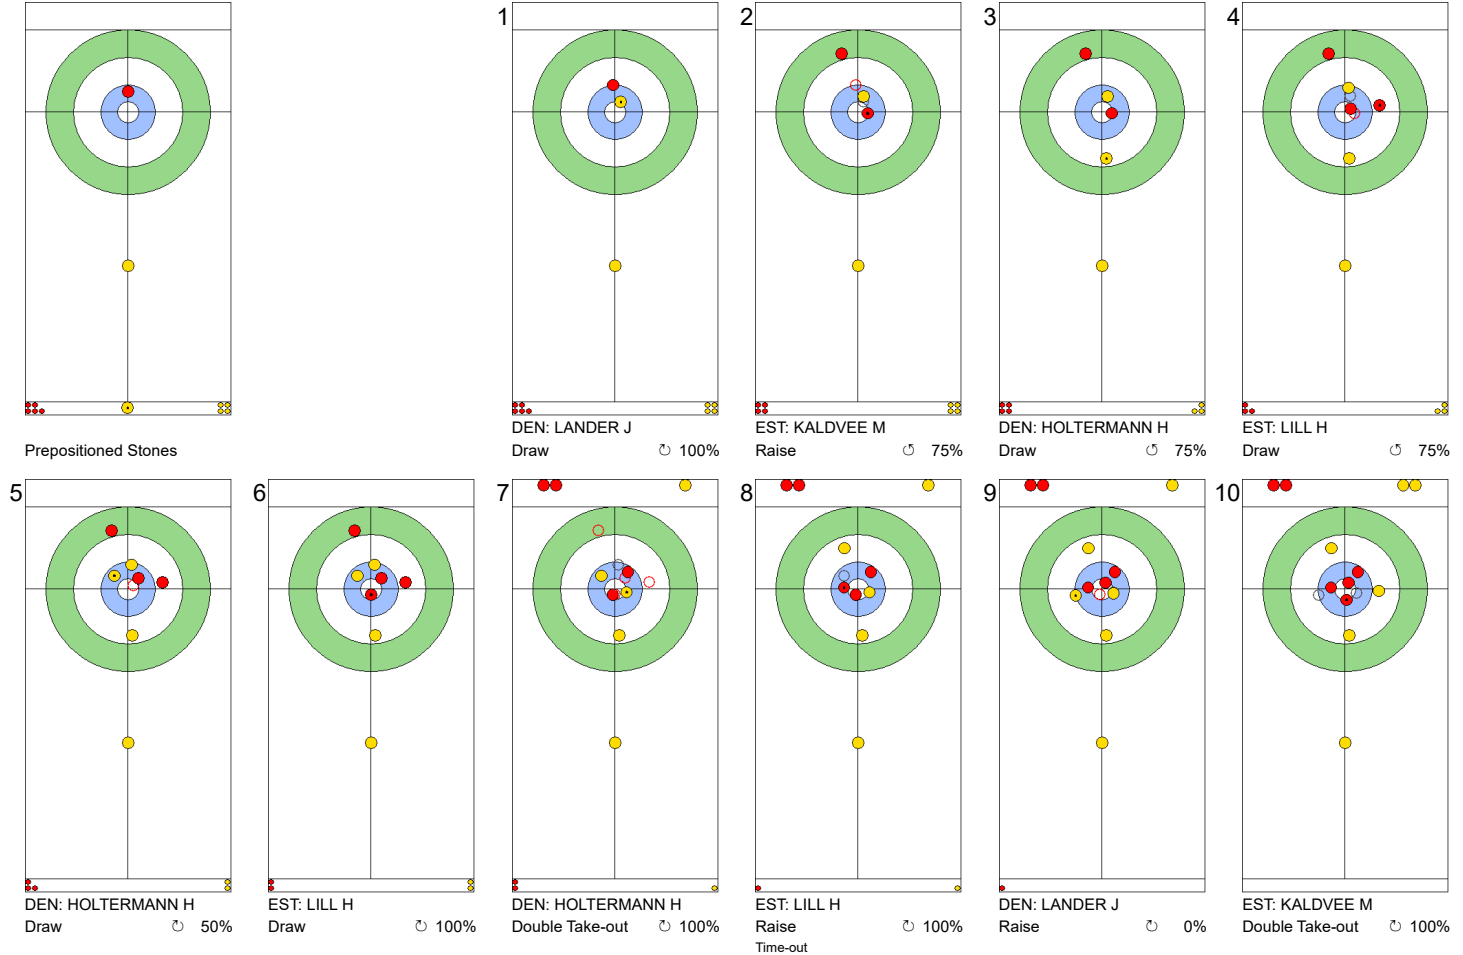

DEN: HOLTERMANN H
Double Take-out 100%

EST: KALDVEE M
Take-out 75%

DEN: LANDER J
Draw 100%

	EST	DEN
Total Score	3	3
Time left	12:59	11:47

Legend:
 Clockwise
  Counter-clockwise
 - Not considered

Game - Shot by Shot

End 5 **EST - Estonia** 3 + 4 (this end) = 7 **DEN - Denmark** 3 + 0 (this end) = 3

	EST	DEN
Total Score	7	3
Time left	9:53	9:10

Legend:
 Clockwise
  Counter-clockwise
 - Not considered

Game - Shot by Shot