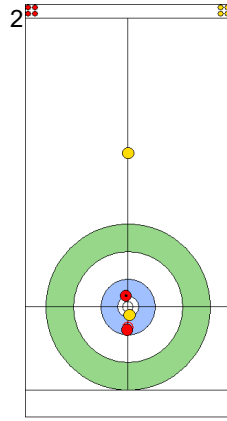

EST: KALDVEE M
Draw 100%