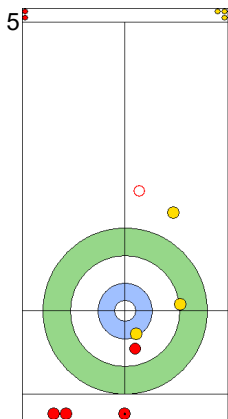

End 6 **EST - Estonia 7 + 0 (this end) = 7** **DEN - Denmark 3 + 2 (this end) = 5**

Power Play
Prepositioned Stones

EST: KALDVEE M
Wick / Soft Peeling 100%

DEN: LANDER J
Guard 100%

EST: LILL H
Draw 75%

DEN: HOLTERMANN H
Draw 75%

EST: LILL H
Double Take-out 50%

DEN: HOLTERMANN H
Draw 75%

EST: LILL H
Double Take-out 100%

DEN: HOLTERMANN H
Draw 100%
Time-out

EST: KALDVEE M
Double Take-out 100%

DEN: LANDER J
Take-out 100%

	EST	DEN
Total Score	7	5
Time left	7:23	5:41

Legend:
 Clockwise
  Counter-clockwise
 - Not considered

Game - Shot by Shot

End 7 **EST - Estonia 7 + 0 (this end) = 7** **DEN - Denmark 5 + 1 (this end) = 6**

	EST	DEN
Total Score	7	6
Time left	5:37	4:15