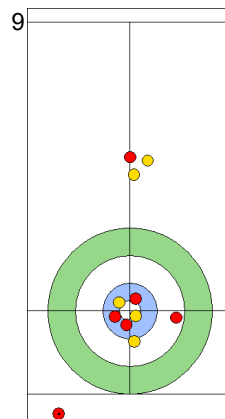

Legend:
 Clockwise
  Counter-clockwise
 - Not considered

MON 22 APR 2024
Start Time 10:00

Round Robin Session 7
Group A - Sheet D

Game - Shot by Shot

End 2 **EST - Estonia** 2 + 0 (this end) = 2 **DEN - Denmark** 0 + 2 (this end) = 2

Prepositioned Stones

EST: KALDVEE M
Draw 100%

DEN: LANDER J
Draw 100%

EST: LILL H
Draw 75%

DEN: HOLTERMANN H
Draw 100%

EST: LILL H
Draw 100%

DEN: HOLTERMANN H
Guard 100%

EST: LILL H
Raise 25%

DEN: HOLTERMANN H
Guard 100%

EST: KALDVEE M
Raise 0%

DEN: LANDER J
Raise 100%

	EST	DEN
Total Score	2	2
Time left	18:31	17:21

Legend:
 Clockwise
  Counter-clockwise
 - Not considered

Game - Shot by Shot

End 3 **EST - Estonia** 2 + 1 (this end) = 3 **DEN - Denmark** 2 + 0 (this end) = 2

	EST	DEN
Total Score	3	2
Time left	15:32	15:01

Legend:
 Clockwise
  Counter-clockwise
 - Not considered

Game - Shot by Shot

End 4 **EST - Estonia** 3 + 0 (this end) = 3 **DEN - Denmark** 2 + 1 (this end) = 3