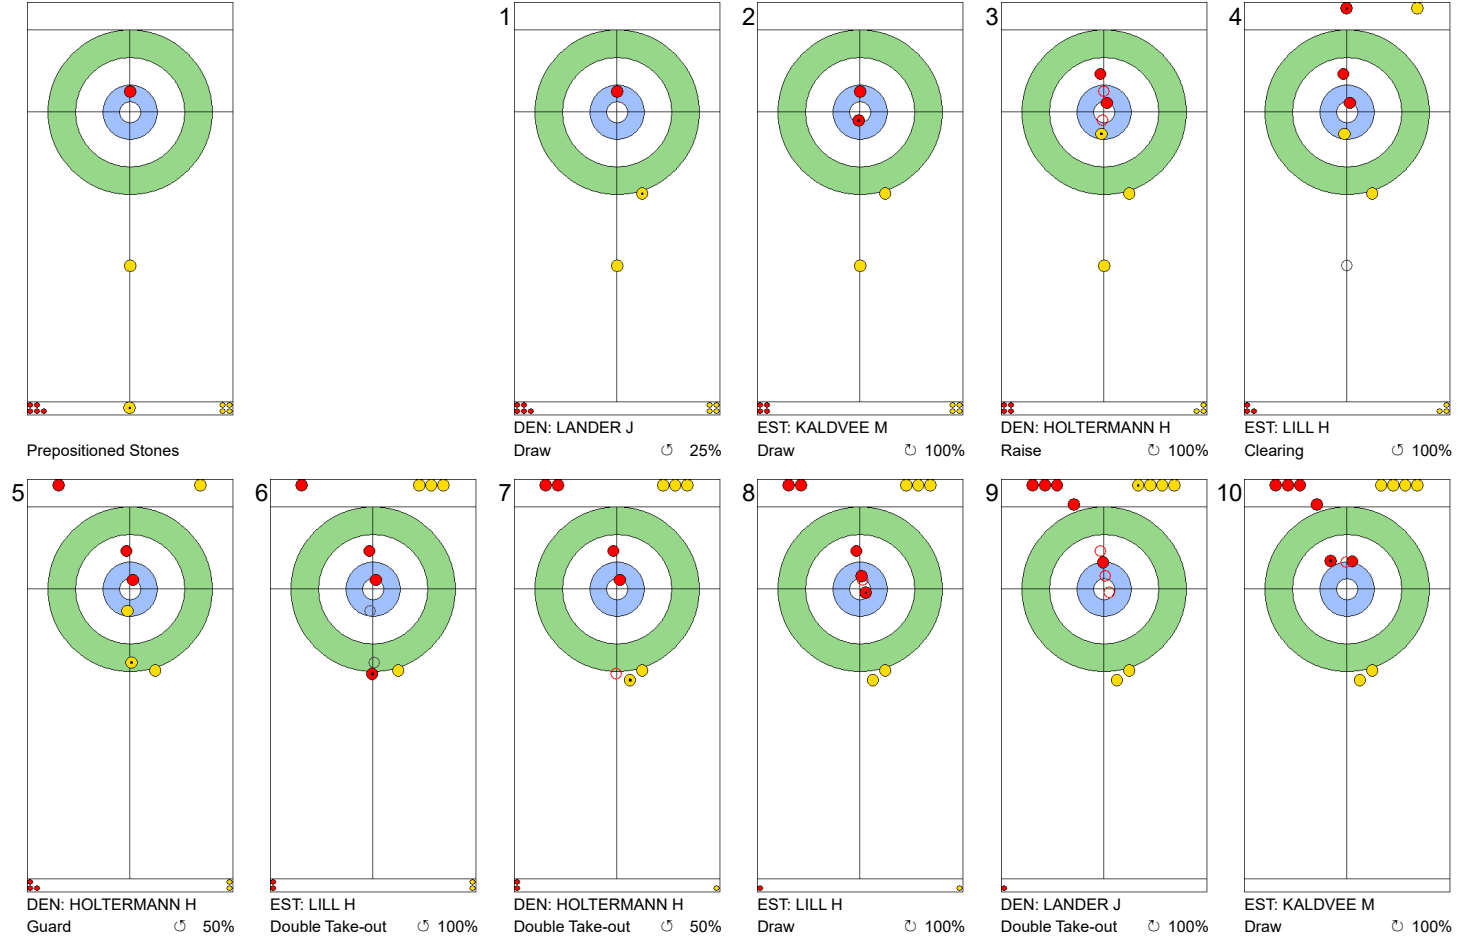

MON 22 APR 2024
Start Time 10:00

Round Robin Session 7
Group A - Sheet D

Game - Shot by Shot

End 1 **EST - Estonia** 0 + 2 (this end) = 2 **DEN - Denmark** 0 + 0 (this end) = 0

	EST	DEN
Total Score	2	0
Time left	20:15	20:20

Legend:
 Clockwise
  Counter-clockwise
 - Not considered

MON 22 APR 2024
Start Time 10:00

Round Robin Session 7
Group A - Sheet D

Game - Shot by Shot

End 2 **EST - Estonia** 2 + 0 (this end) = 2 **DEN - Denmark** 0 + 2 (this end) = 2