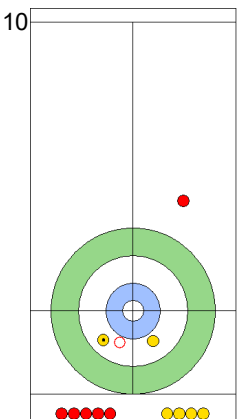

EST: LILL H
Double Take-out 50%

DEN: HOLTERMANN H
Draw 75%

EST: LILL H
Double Take-out 100%

DEN: HOLTERMANN H
Draw 100%
Time-out

EST: KALDVEE M
Double Take-out 100%

DEN: LANDER J
Take-out 100%

	EST	DEN
Total Score	7	5
Time left	7:23	5:41

Legend:
 Clockwise
  Counter-clockwise
 - Not considered

Game - Shot by Shot

End 7 **EST - Estonia 7 + 0 (this end) = 7** **DEN - Denmark 5 + 1 (this end) = 6**

	EST	DEN
Total Score	7	6
Time left	5:37	4:15