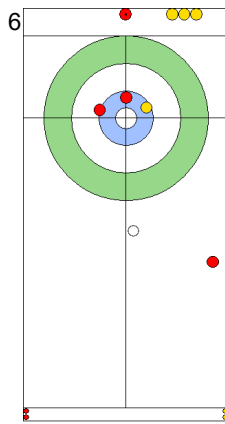

EST: LILL H
Clearing 100%

DEN: LANDER J
Guard 50%

EST: KALDVEE M
Raise 0%

	EST	DEN
Total Score	7	7
Time left	3:10	1:06

Legend:
 Clockwise
  Counter-clockwise
 - Not considered

MON 22 APR 2024
Start Time 10:00

Round Robin Session 7
Group A - Sheet D

Game - Shot by Shot

End 9 **EST - Estonia 7 + 0 (this end) = 7** **DEN - Denmark 7 + 1 (this end) = 8**

Prepositioned Stones

DEN: LANDER J
Draw ⌚ 100%

EST: KALDVEE M
Wick / Soft Peeling ⌚ 100%

DEN: HOLTERMANN H
Draw ⌚ 0%

EST: LILL H
Double Take-out ⌚ 100%

DEN: HOLTERMANN H
Guard ⌚ 100%

EST: LILL H
Clearing ⌚ 100%

DEN: HOLTERMANN H
Guard Time-out ⌚ 100%

EST: LILL H
Draw ⌚ 100%

DEN: LANDER J
Draw ⌚ 100%

EST: KALDVEE M
Draw Measurement ⌚ 0%

	EST	DEN
Total Score	7	8
Time left	1:39	0:53

Legend:
 ⌚ Clockwise ⌚ Counter-clockwise - Not considered