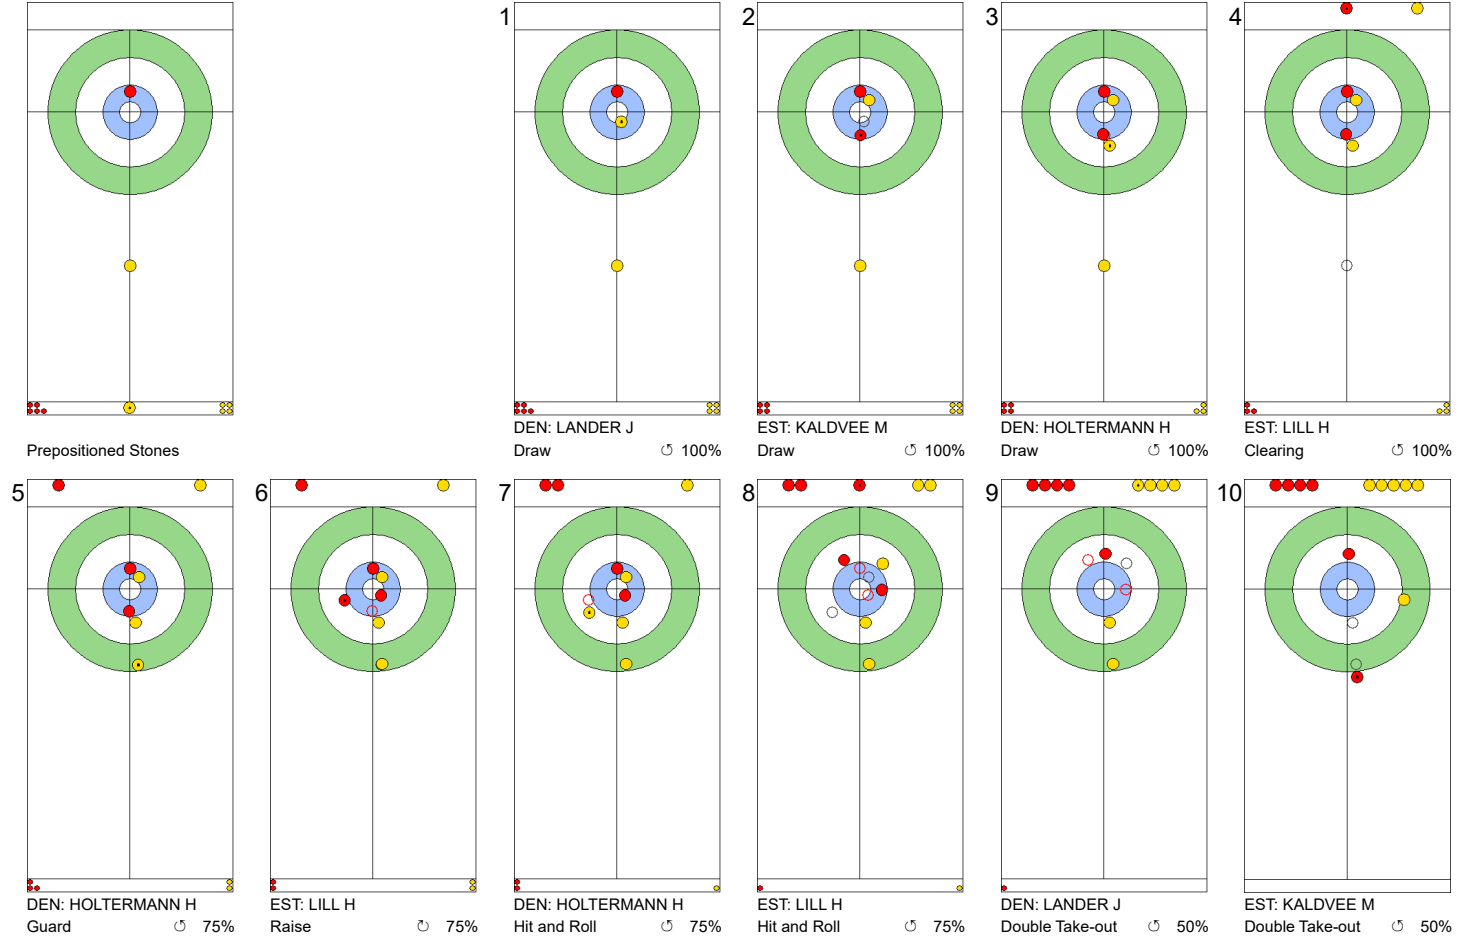

DEN: HOLTERMANN H
Guard 100%

EST: KALDVEE M
Raise 0%

DEN: LANDER J
Raise 100%

	EST	DEN
Total Score	2	2
Time left	18:31	17:21

Legend:
 Clockwise
  Counter-clockwise
 - Not considered

Game - Shot by Shot

End 3 **EST - Estonia** 2 + 1 (this end) = 3 **DEN - Denmark** 2 + 0 (this end) = 2

	EST	DEN
Total Score	3	2
Time left	15:32	15:01

Legend:
 Clockwise
  Counter-clockwise
 - Not considered

Game - Shot by Shot

End 4 **EST - Estonia** 3 + 0 (this end) = 3 **DEN - Denmark** 2 + 1 (this end) = 3