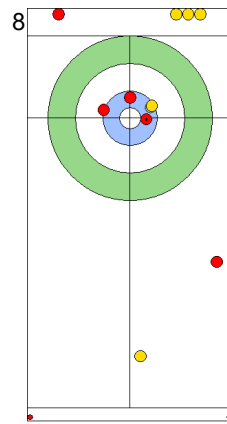

DEN: HOLTERMANN H
Draw ⌚ 0%

EST: LILL H
Double Take-out ⌚ 100%

DEN: HOLTERMANN H
Guard ⌚ 100%

EST: LILL H
Clearing ⌚ 100%

DEN: HOLTERMANN H
Guard Time-out ⌚ 100%

EST: LILL H
Draw ⌚ 100%

DEN: LANDER J
Draw ⌚ 100%

EST: KALDVEE M
Draw Measurement ⌚ 0%

	EST	DEN
Total Score	7	8
Time left	1:39	0:53

Legend:
 ⌚ Clockwise ⌚ Counter-clockwise - Not considered