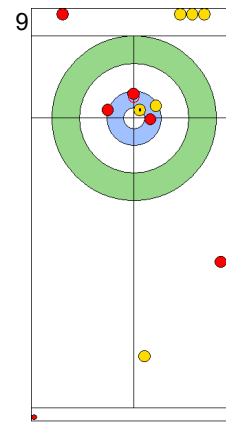

DEN: HOLTERMANN H
Draw ⌚ 0%

EST: LILL H
Double Take-out ⌚ 100%

DEN: HOLTERMANN H
Guard ⌚ 100%

EST: LILL H
Clearing ⌚ 100%

DEN: HOLTERMANN H
Guard Time-out ⌚ 100%

EST: LILL H
Draw ⌚ 100%

DEN: LANDER J
Draw ⌚ 100%

EST: KALDVEE M
Draw Measurement ⌚ 0%

	EST	DEN
Total Score	7	8
Time left	1:39	0:53

Legend:
 ⌚ Clockwise ⌚ Counter-clockwise - Not considered