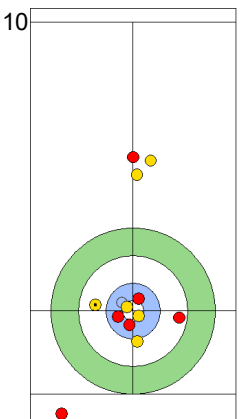

Legend:
 Clockwise
  Counter-clockwise
 - Not considered

MON 22 APR 2024
Start Time 10:00

Round Robin Session 7
Group A - Sheet D

Game - Shot by Shot

End 2 **EST - Estonia** 2 + 0 (this end) = 2 **DEN - Denmark** 0 + 2 (this end) = 2

Prepositioned Stones

EST: KALDVEE M
Draw 100%

DEN: LANDER J
Draw 100%

EST: LILL H
Draw 75%

DEN: HOLTERMANN H
Draw 100%

EST: LILL H
Draw 100%

DEN: HOLTERMANN H
Guard 100%

EST: LILL H
Raise 25%

DEN: HOLTERMANN H
Guard 100%

EST: KALDVEE M
Raise 0%

DEN: LANDER J
Raise 100%

	EST	DEN
Total Score	2	2
Time left	18:31	17:21

Legend:
 Clockwise
  Counter-clockwise
 - Not considered

Game - Shot by Shot

End 3 **EST - Estonia** 2 + 1 (this end) = 3 **DEN - Denmark** 2 + 0 (this end) = 2

	EST	DEN
Total Score	3	2
Time left	15:32	15:01

Legend:
 Clockwise
  Counter-clockwise
 - Not considered

Game - Shot by Shot

End 4 **EST - Estonia** 3 + 0 (this end) = 3 **DEN - Denmark** 2 + 1 (this end) = 3