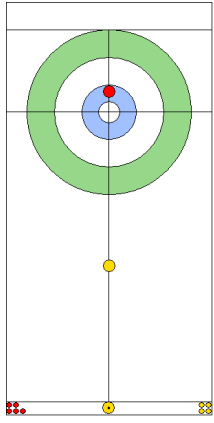

MON 22 APR 2024
Start Time 10:00

Round Robin Session 7
Group A - Sheet D

Game - Shot by Shot

End 9 **EST - Estonia 7 + 0 (this end) = 7** **DEN - Denmark 7 + 1 (this end) = 8**

Prepositioned Stones