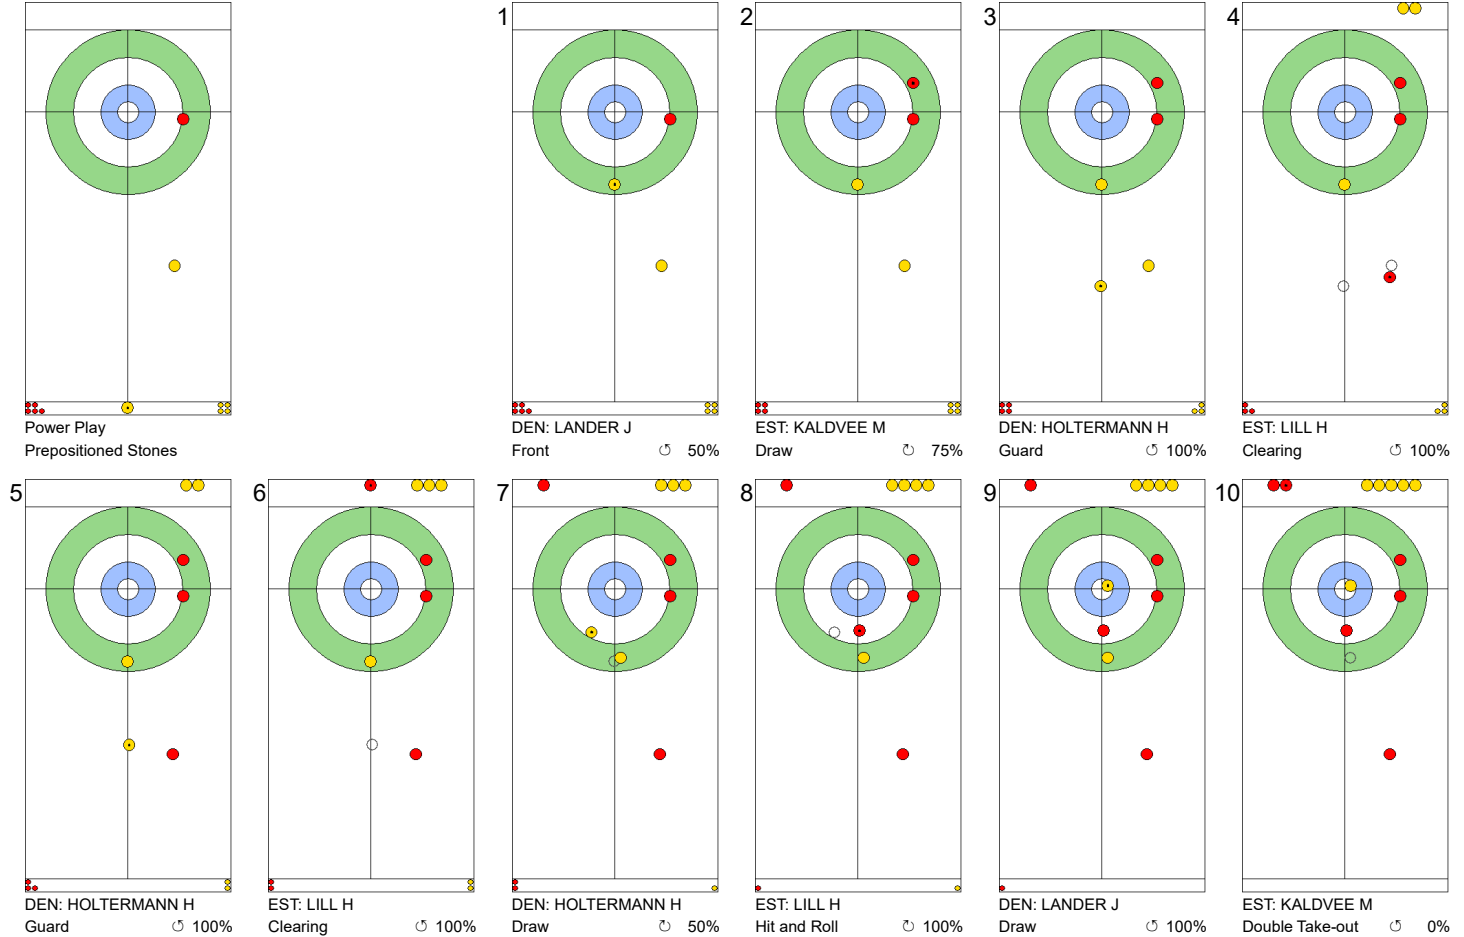

EST: LILL H
Double Take-out 50%

DEN: HOLTERMANN H
Draw 75%

EST: LILL H
Double Take-out 100%

DEN: HOLTERMANN H
Draw 100%
Time-out

EST: KALDVEE M
Double Take-out 100%

DEN: LANDER J
Take-out 100%

	EST	DEN
Total Score	7	5
Time left	7:23	5:41

Legend:
 Clockwise
  Counter-clockwise
 - Not considered

Game - Shot by Shot

End 7 **EST - Estonia 7 + 0 (this end) = 7** **DEN - Denmark 5 + 1 (this end) = 6**

	EST	DEN
Total Score	7	6
Time left	5:37	4:15

Legend:
 Clockwise
  Counter-clockwise
 - Not considered

MON 22 APR 2024
Start Time 10:00

Round Robin Session 7
Group A - Sheet D

Game - Shot by Shot

End 8 **EST - Estonia 7 + 0 (this end) = 7** **DEN - Denmark 6 + 1 (this end) = 7**