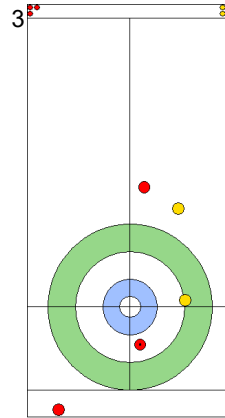

End 6 **EST - Estonia 7 + 0 (this end) = 7** **DEN - Denmark 3 + 2 (this end) = 5**

Power Play
Prepositioned Stones

EST: KALDVEE M
Wick / Soft Peeling 100%

DEN: LANDER J
Guard 100%

EST: LILL H
Draw 75%

DEN: HOLTERMANN H
Draw 75%

EST: LILL H
Double Take-out 50%

DEN: HOLTERMANN H
Draw 75%

EST: LILL H
Double Take-out 100%

DEN: HOLTERMANN H
Draw 100%
Time-out

EST: KALDVEE M
Double Take-out 100%

DEN: LANDER J
Take-out 100%

	EST	DEN
Total Score	7	5
Time left	7:23	5:41

Legend:
 Clockwise
  Counter-clockwise
 - Not considered

Game - Shot by Shot

End 7 **EST - Estonia 7 + 0 (this end) = 7** **DEN - Denmark 5 + 1 (this end) = 6**

	EST	DEN
Total Score	7	6
Time left	5:37	4:15