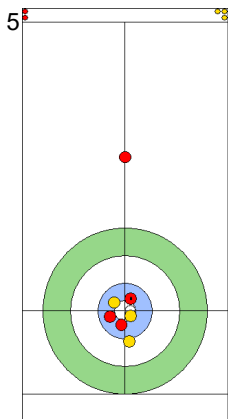

Prepositioned Stones

EST: KALDVEE M
Draw 100%

DEN: LANDER J
Draw 100%

EST: LILL H
Draw 75%

DEN: HOLTERMANN H
Draw 100%

EST: LILL H
Draw 100%

DEN: HOLTERMANN H
Guard 100%

EST: LILL H
Raise 25%

DEN: HOLTERMANN H
Guard 100%

EST: KALDVEE M
Raise 0%

DEN: LANDER J
Raise 100%

	EST	DEN
Total Score	2	2
Time left	18:31	17:21

Legend:
 Clockwise
  Counter-clockwise
 - Not considered

Game - Shot by Shot

End 3 **EST - Estonia** 2 + 1 (this end) = 3 **DEN - Denmark** 2 + 0 (this end) = 2