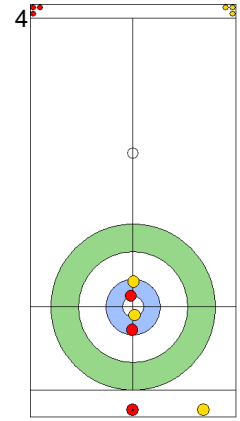

Prepositioned Stones

DEN: LANDER J
Draw 100%

EST: KALDVEE M
Draw 100%

DEN: HOLTERMANN H
Draw 100%

EST: LILL H
Double Take-out 75%

DEN: HOLTERMANN H
Guard 75%

EST: LILL H
Double Take-out 50%

DEN: HOLTERMANN H
Guard 100%