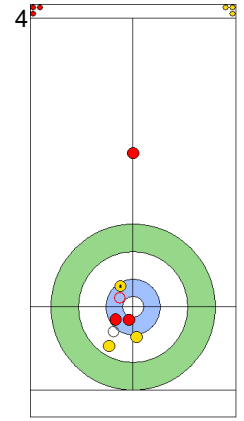

Prepositioned Stones

EST: KALDVEE M
Draw 100%

DEN: LANDER J
Draw 50%

EST: LILL H
Draw 100%

DEN: HOLTERMANN H
Raise 100%

EST: LILL H
Draw 100%

DEN: HOLTERMANN H
Raise 75%

EST: LILL H
Guard 100%

DEN: HOLTERMANN H
Double Take-out 100%

EST: KALDVEE M
Take-out 75%

DEN: LANDER J
Draw 100%

	EST	DEN
Total Score	3	3
Time left	12:59	11:47

Legend:
 Clockwise
  Counter-clockwise
 - Not considered

Game - Shot by Shot