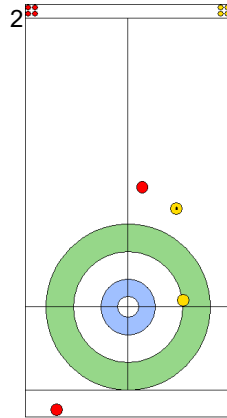

DEN: LANDER J
Guard 100%