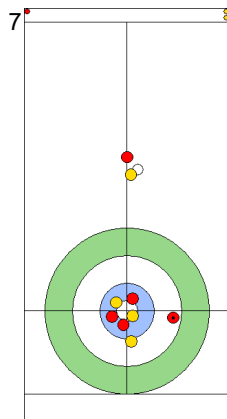

Prepositioned Stones

EST: KALDVEE M
Draw 100%

DEN: LANDER J
Draw 100%

EST: LILL H
Draw 75%

DEN: HOLTERMANN H
Draw 100%

EST: LILL H
Draw 100%

DEN: HOLTERMANN H
Guard 100%

EST: LILL H
Raise 25%

DEN: HOLTERMANN H
Guard 100%

EST: KALDVEE M
Raise 0%

DEN: LANDER J
Raise 100%

	EST	DEN
Total Score	2	2
Time left	18:31	17:21

Legend:
 Clockwise
  Counter-clockwise
 - Not considered

Game - Shot by Shot

End 3 **EST - Estonia** 2 + 1 (this end) = 3 **DEN - Denmark** 2 + 0 (this end) = 2

	EST	DEN
Total Score	3	2
Time left	15:32	15:01

Legend:
 Clockwise
  Counter-clockwise
 - Not considered

Game - Shot by Shot

End 4 **EST - Estonia** 3 + 0 (this end) = 3 **DEN - Denmark** 2 + 1 (this end) = 3