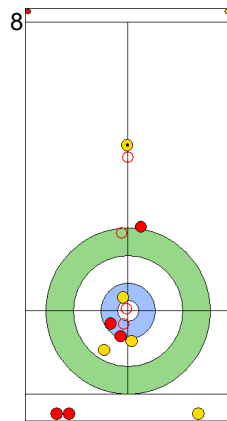

Prepositioned Stones

EST: KALDVEE M
Draw 100%

DEN: LANDER J
Draw 50%

EST: LILL H
Draw 100%

DEN: HOLTERMANN H
Raise 100%

EST: LILL H
Draw 100%

DEN: HOLTERMANN H
Raise 75%

EST: LILL H
Guard 100%

DEN: HOLTERMANN H
Double Take-out 100%

EST: KALDVEE M
Take-out 75%

DEN: LANDER J
Draw 100%

	EST	DEN
Total Score	3	3
Time left	12:59	11:47

Legend:
 Clockwise
  Counter-clockwise
 - Not considered

Game - Shot by Shot