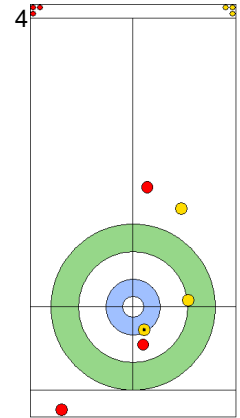

End 6 **EST - Estonia 7 + 0 (this end) = 7** **DEN - Denmark 3 + 2 (this end) = 5**

Power Play
Prepositioned Stones

EST: KALDVEE M
Wick / Soft Peeling 100%

DEN: LANDER J
Guard 100%

EST: LILL H
Draw 75%

DEN: HOLTERMANN H
Draw 75%

EST: LILL H
Double Take-out 50%

DEN: HOLTERMANN H
Draw 75%

EST: LILL H
Double Take-out 100%

DEN: HOLTERMANN H
Draw 100%
Time-out

EST: KALDVEE M
Double Take-out 100%

DEN: LANDER J
Take-out 100%

	EST	DEN
Total Score	7	5
Time left	7:23	5:41