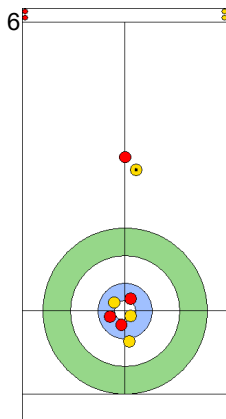

Legend:
 Clockwise
  Counter-clockwise
 - Not considered

MON 22 APR 2024
Start Time 10:00

Round Robin Session 7
Group A - Sheet D

Game - Shot by Shot

End 2 **EST - Estonia** 2 + 0 (this end) = 2 **DEN - Denmark** 0 + 2 (this end) = 2

Prepositioned Stones

EST: KALDVEE M
Draw 100%

DEN: LANDER J
Draw 100%

EST: LILL H
Draw 75%

DEN: HOLTERMANN H
Draw 100%

EST: LILL H
Draw 100%

DEN: HOLTERMANN H
Guard 100%

EST: LILL H
Raise 25%

DEN: HOLTERMANN H
Guard 100%

EST: KALDVEE M
Raise 0%

DEN: LANDER J
Raise 100%

	EST	DEN
Total Score	2	2
Time left	18:31	17:21

Legend:
 Clockwise
  Counter-clockwise
 - Not considered

Game - Shot by Shot

End 3 **EST - Estonia** 2 + 1 (this end) = 3 **DEN - Denmark** 2 + 0 (this end) = 2

	EST	DEN
Total Score	3	2
Time left	15:32	15:01

Legend:
 Clockwise
  Counter-clockwise
 - Not considered

Game - Shot by Shot

End 4 **EST - Estonia** 3 + 0 (this end) = 3 **DEN - Denmark** 2 + 1 (this end) = 3