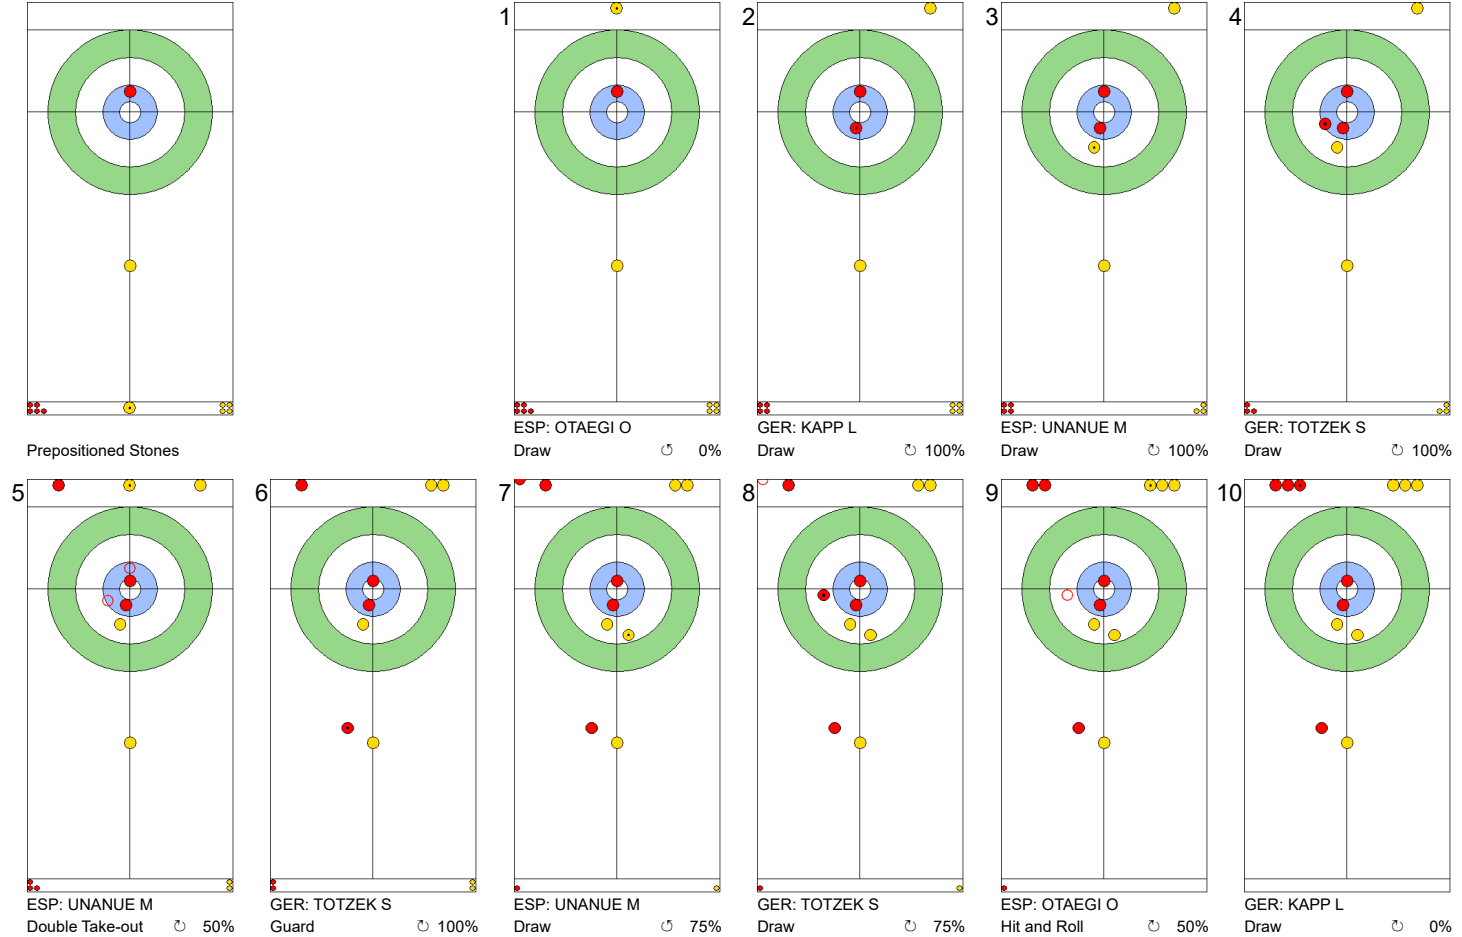

MON 22 APR 2024
Start Time 10:00

Round Robin Session 7
Group A - Sheet E

Game - Shot by Shot

End 1 **GER - Germany 0 + 2 (this end) = 2** **ESP - Spain 0 + 0 (this end) = 0**

	GER	ESP
Total Score	2	0
Time left	20:10	20:02

Legend:
 Clockwise
  Counter-clockwise
 - Not considered

MON 22 APR 2024
Start Time 10:00

Round Robin Session 7
Group A - Sheet E

Game - Shot by Shot

	GER	ESP
Total Score	2	1
Time left	17:54	17:10

Legend:
 ↻ Clockwise ↺ Counter-clockwise - Not considered

MON 22 APR 2024
Start Time 10:00

Round Robin Session 7
Group A - Sheet E

Game - Shot by Shot

End 3 **GER - Germany 2 + 2 (this end) = 4** **ESP - Spain 1 + 0 (this end) = 1**

	GER	ESP
Total Score	4	1
Time left	15:05	15:01