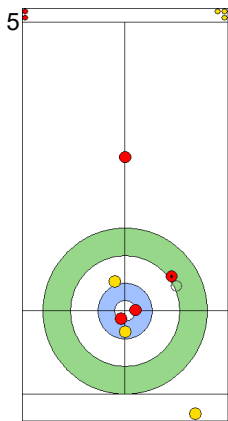

GER: TOTZEK S
Hit and Roll 75%