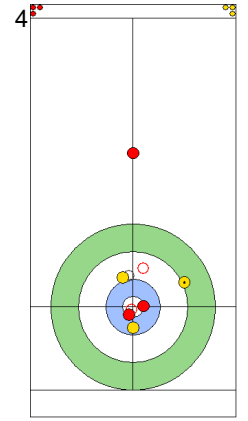

ESP: UNANUE M
Raise 0%