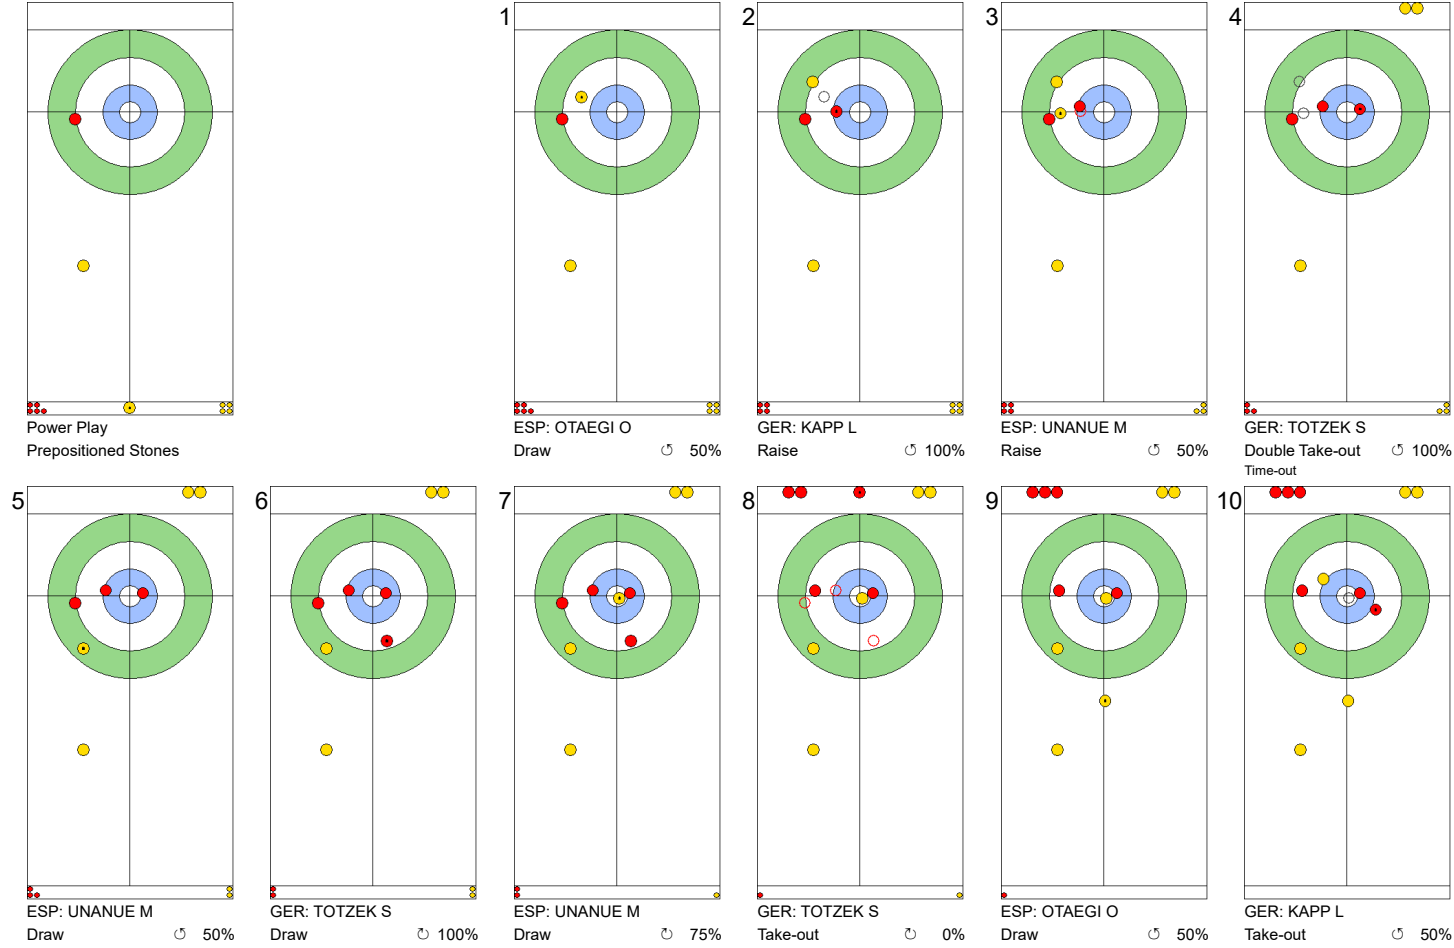

GER: KAPP L
Hit and Roll 100%

ESP: OTAEGI O
Take-out 50%

	GER	ESP
Total Score	6	3
Time left	9:27	6:38

Legend:
 Clockwise
  Counter-clockwise
 - Not considered

Game - Shot by Shot

End 7 **GER - Germany 6 + 1 (this end) = 7** **ESP - Spain 3 + 0 (this end) = 3**

	GER	ESP
Total Score	7	3
Time left	5:52	4:01

Legend:
 Clockwise
  Counter-clockwise
 - Not considered

MON 22 APR 2024
Start Time 10:00

Round Robin Session 7
Group A - Sheet E

Game - Shot by Shot

End 8 **GER - Germany 7 + 0 (this end) = 7** **ESP - Spain 3 + 1 (this end) = 4**