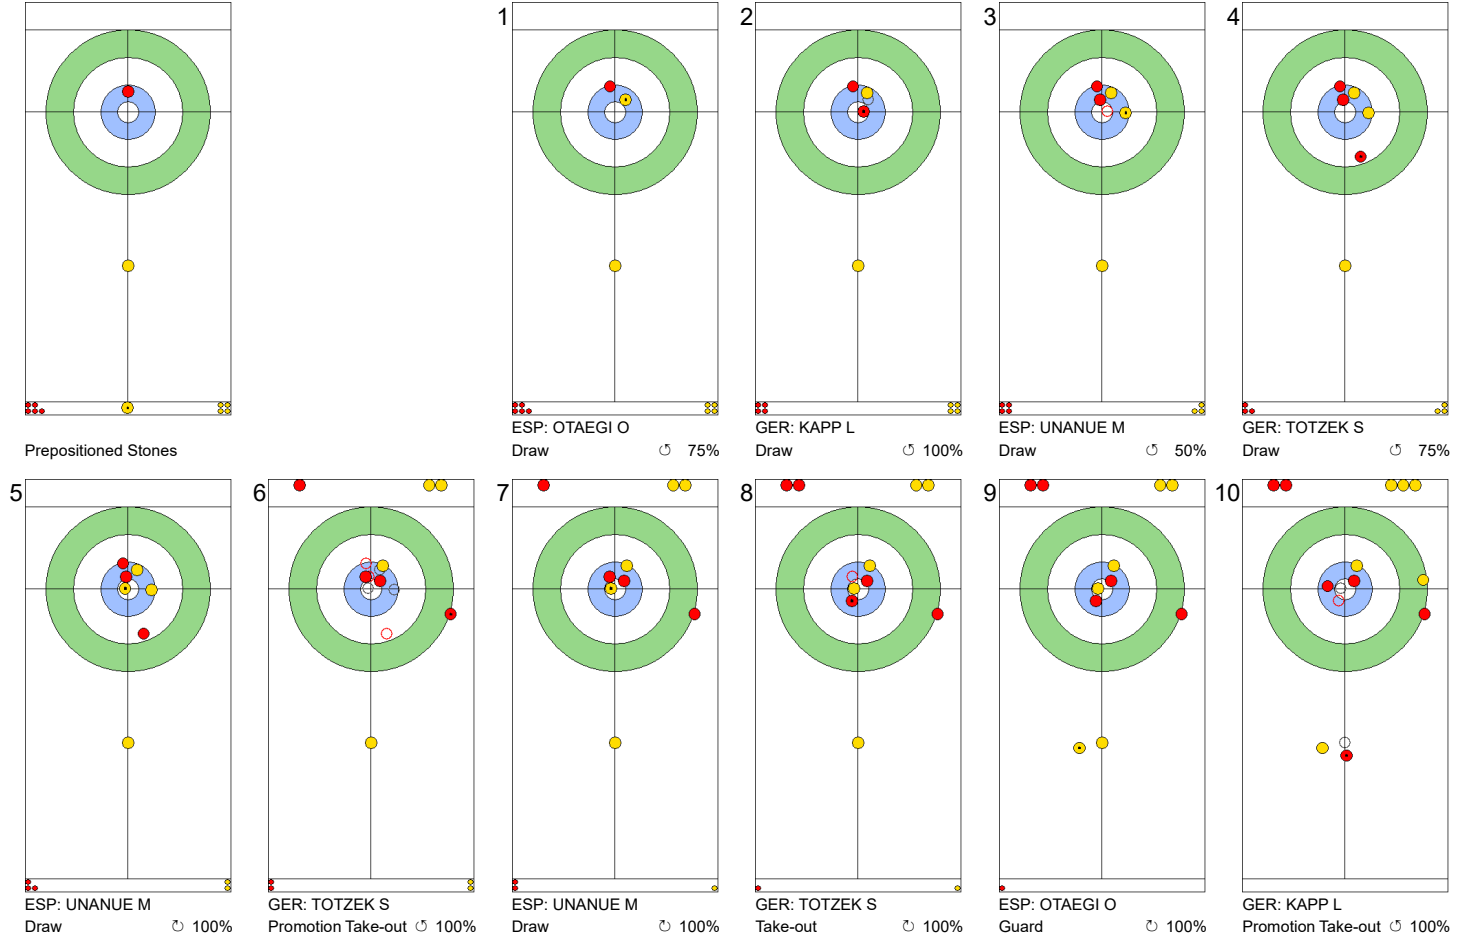

MON 22 APR 2024
Start Time 10:00

Round Robin Session 7
Group A - Sheet E

Game - Shot by Shot

End 1 **GER - Germany 0 + 2 (this end) = 2** **ESP - Spain 0 + 0 (this end) = 0**

	GER	ESP
Total Score	2	0
Time left	20:10	20:02

Legend:
 Clockwise
  Counter-clockwise
 - Not considered

MON 22 APR 2024
Start Time 10:00

Round Robin Session 7
Group A - Sheet E

Game - Shot by Shot

	GER	ESP
Total Score	2	1
Time left	17:54	17:10

Legend:
 ↻ Clockwise ↺ Counter-clockwise - Not considered

MON 22 APR 2024
Start Time 10:00

Round Robin Session 7
Group A - Sheet E

Game - Shot by Shot

End 3 **GER - Germany 2 + 2 (this end) = 4** **ESP - Spain 1 + 0 (this end) = 1**

	GER	ESP
Total Score	4	1
Time left	15:05	15:01