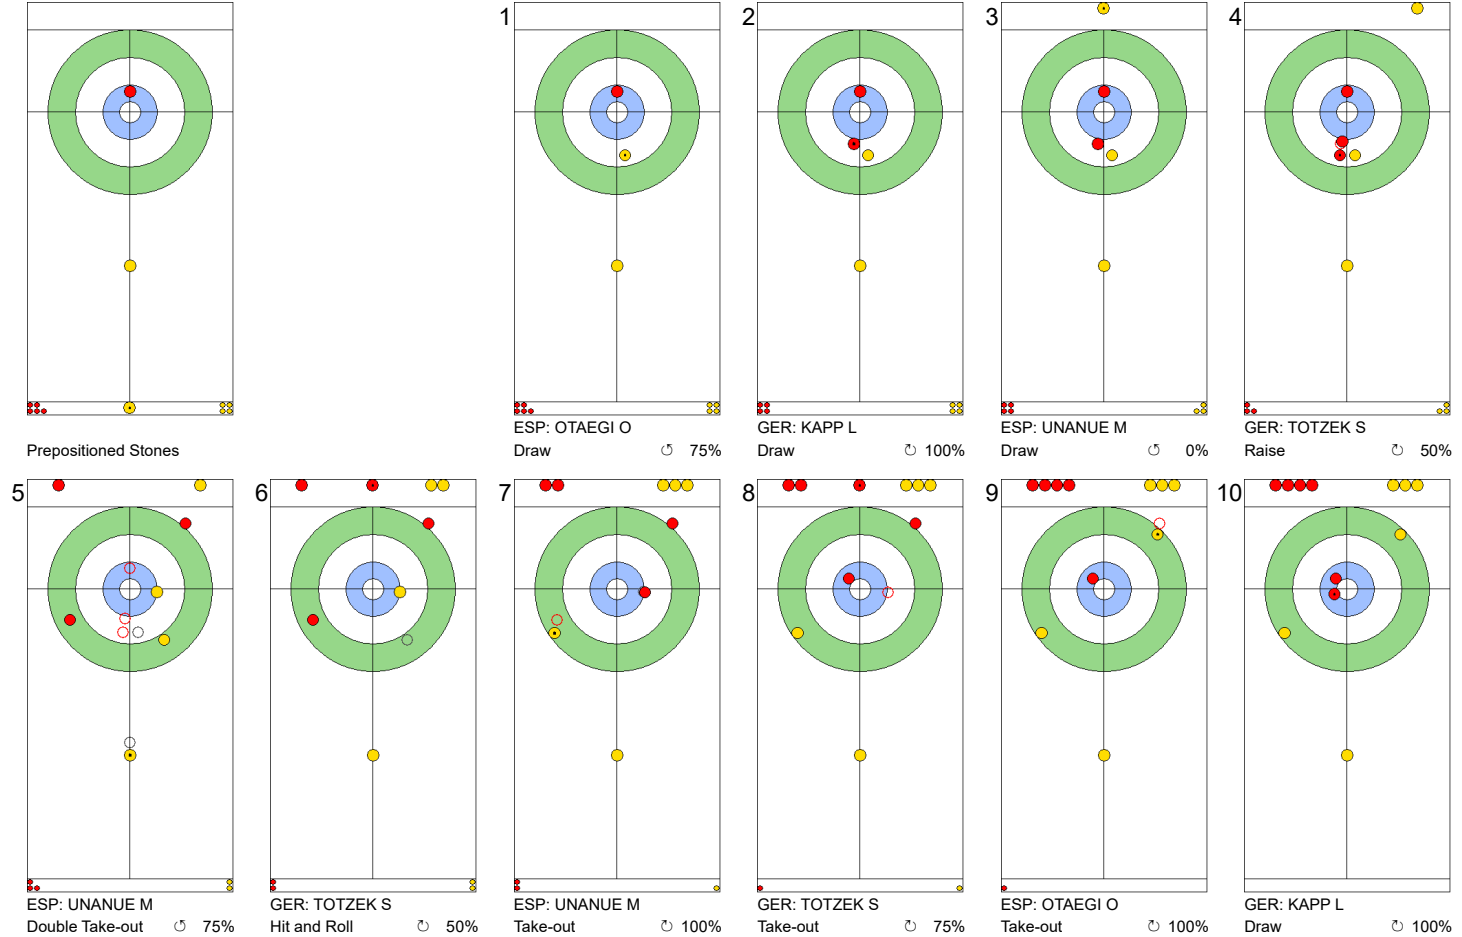

Round Robin Session 7
Group A - Sheet E

Game - Shot by Shot

End 5 **GER - Germany 4 + 2 (this end) = 6** **ESP - Spain 2 + 0 (this end) = 2**

	GER	ESP
Total Score	6	2
Time left	11:14	9:30

Legend:
 Clockwise
  Counter-clockwise
 - Not considered