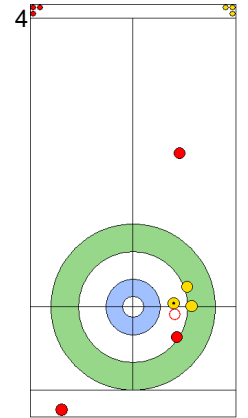

ESP: UNANUE M
Draw 100%