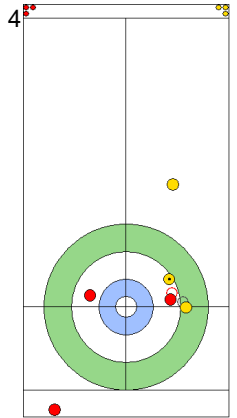

Game - Shot by Shot

End 5 **ITA - Italy** 3 + 2 (this end) = 5 **DEN - Denmark** 2 + 0 (this end) = 2

	ITA	DEN
Total Score	5	2
Time left	9:27	9:18

Legend:
 Clockwise Counter-clockwise - Not considered

Game - Shot by Shot

End 6 **ITA - Italy 5 + 0 (this end) = 5** **DEN - Denmark 2 + 2 (this end) = 4**

Power Play
Prepositioned Stones

ITA: CONSTANTINI S
Raise ⤴ 75%

DEN: LANDER J
Guard ⤴ 100%

ITA: DE ZANNA F
Draw ⤴ 100%

DEN: HOLTERMANN H
Raise ⤴ 100%

Legend:
 Clockwise
  Counter-clockwise
 - Not considered

Game - Shot by Shot

End 7 **ITA - Italy** 5 + 1 (this end) = 6 **DEN - Denmark** 4 + 0 (this end) = 4

	ITA	DEN
Total Score	6	4
Time left	2:29	4:16