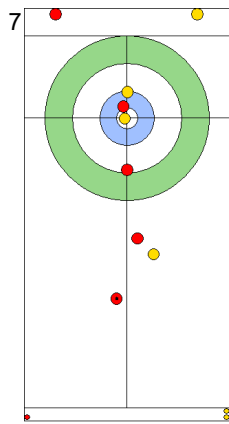

DEN: LANDER J
Draw 100%

ITA: DE ZANNA F
Draw 25%

DEN: HOLTERMANN H
Draw 50%

ITA: DE ZANNA F
Hit and Roll 100%

DEN: HOLTERMANN H
Double Take-out 50%

ITA: DE ZANNA F
Guard 75%

DEN: HOLTERMANN H
Double Take-out 50%

ITA: CONSTANTINI S
Guard 75%

DEN: LANDER J
Take-out 0%

	ITA	DEN
Total Score	3	1
Time left	16:28	14:37

Legend:
 Clockwise
  Counter-clockwise
 - Not considered

TUE 23 APR 2024
Start Time 14:00

Round Robin Session 11
Group A - Sheet B

Game - Shot by Shot

End 5 **ITA - Italy** 3 + 2 (this end) = 5 **DEN - Denmark** 2 + 0 (this end) = 2

	ITA	DEN
Total Score	5	2
Time left	9:27	9:18

Legend:
 Clockwise Counter-clockwise - Not considered

Game - Shot by Shot