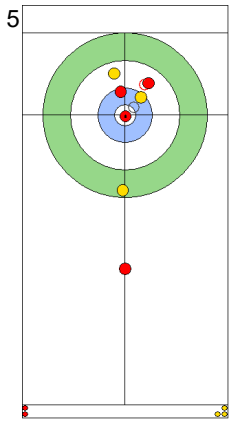

TUE 23 APR 2024
Start Time 14:00

Round Robin Session 11
Group A - Sheet B

Game - Shot by Shot

End 1 ● ITA - Italy 0 + 1 (this end) = 1 ⊗ DEN - Denmark 0 + 0 (this end) = 0

Prepositioned Stones

ITA: CONSTANTINI S
Draw ↻ 75%

DEN: LANDER J
Draw ↻ 50%

ITA: DE ZANNA F
Draw ↻ 75%

DEN: HOLTERMANN H
Raise ↻ 75%

ITA: DE ZANNA F
Draw ↻ 100%

DEN: HOLTERMANN H
Draw ↻ 50%

ITA: DE ZANNA F
Draw ↻ 50%

DEN: HOLTERMANN H
Double Take-out ↻ 100%

ITA: CONSTANTINI S
Draw ↻ 100%

DEN: LANDER J
Promotion Take-out ↻ 0%

	ITA	DEN
Total Score	1	0
Time left	20:44	19:53

Legend:
↻ Clockwise ↻ Counter-clockwise - Not considered

Game - Shot by Shot

	ITA	DEN
Total Score	3	0
Time left	18:39	17:39