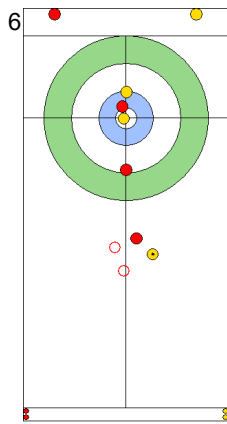

DEN: LANDER J
Draw 100%

ITA: DE ZANNA F
Draw 25%

DEN: HOLTERMANN H
Draw 50%

ITA: DE ZANNA F
Hit and Roll 100%

DEN: HOLTERMANN H
Double Take-out 50%

ITA: DE ZANNA F
Guard 75%

DEN: HOLTERMANN H
Double Take-out 50%

ITA: CONSTANTINI S
Guard 75%

DEN: LANDER J
Take-out 0%

	ITA	DEN
Total Score	3	1
Time left	16:28	14:37

Legend:
 Clockwise
  Counter-clockwise
 - Not considered

TUE 23 APR 2024
Start Time 14:00

Round Robin Session 11
Group A - Sheet B

Game - Shot by Shot

End 5 **ITA - Italy** 3 + 2 (this end) = 5 **DEN - Denmark** 2 + 0 (this end) = 2

	ITA	DEN
Total Score	5	2
Time left	9:27	9:18

Legend:
 Clockwise Counter-clockwise - Not considered

Game - Shot by Shot