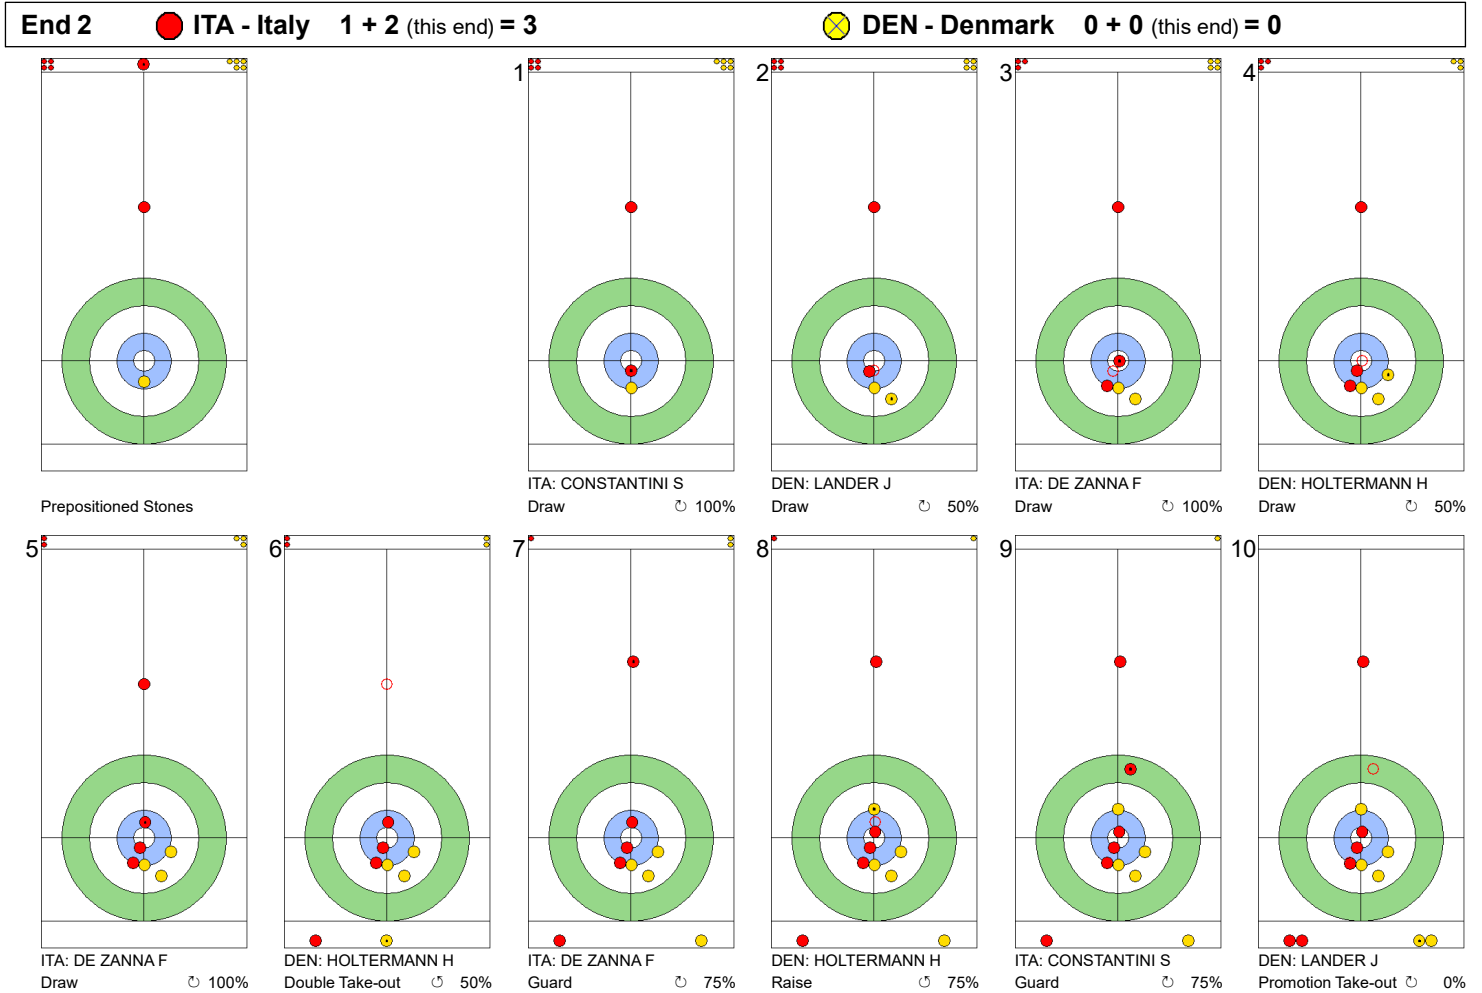

DEN: LANDER J
Draw ↻ 50%

ITA: DE ZANNA F
Draw ↻ 75%

DEN: HOLTERMANN H
Raise ↻ 75%

ITA: DE ZANNA F
Draw ↻ 100%

DEN: HOLTERMANN H
Draw ↻ 50%

ITA: DE ZANNA F
Draw ↻ 50%

DEN: HOLTERMANN H
Double Take-out ↻ 100%

ITA: CONSTANTINI S
Draw ↻ 100%

DEN: LANDER J
Promotion Take-out ↻ 0%

	ITA	DEN
Total Score	1	0
Time left	20:44	19:53

Legend:
↻ Clockwise ↻ Counter-clockwise - Not considered

Game - Shot by Shot

	ITA	DEN
Total Score	3	0
Time left	18:39	17:39

Legend:
 ↻ Clockwise ↺ Counter-clockwise - Not considered

Game - Shot by Shot

End 3 **ITA - Italy** 3 + 0 (this end) = 3 **DEN - Denmark** 0 + 1 (this end) = 1

Prepositioned Stones

ITA: CONSTANTINI S
Draw 100%

DEN: LANDER J
Draw 100%

ITA: DE ZANNA F
Draw 25%

DEN: HOLTERMANN H
Draw 50%

ITA: DE ZANNA F
Hit and Roll 100%

DEN: HOLTERMANN H
Double Take-out 50%

ITA: DE ZANNA F
Guard 75%

DEN: HOLTERMANN H
Double Take-out 50%