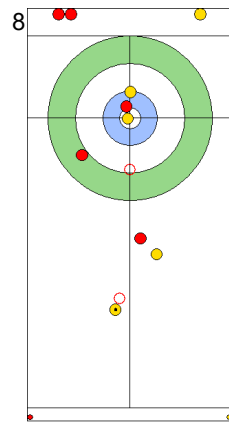

DEN: LANDER J
Draw 100%

ITA: DE ZANNA F
Draw 25%

DEN: HOLTERMANN H
Draw 50%

ITA: DE ZANNA F
Hit and Roll 100%

DEN: HOLTERMANN H
Double Take-out 50%

ITA: DE ZANNA F
Guard 75%

DEN: HOLTERMANN H
Double Take-out 50%

ITA: CONSTANTINI S
Guard 75%

DEN: LANDER J
Take-out 0%

	ITA	DEN
Total Score	3	1
Time left	16:28	14:37

Legend:
 Clockwise
  Counter-clockwise
 - Not considered

TUE 23 APR 2024
Start Time 14:00

Round Robin Session 11
Group A - Sheet B

Game - Shot by Shot

End 5 **ITA - Italy** 3 + 2 (this end) = 5 **DEN - Denmark** 2 + 0 (this end) = 2

	ITA	DEN
Total Score	5	2
Time left	9:27	9:18

Legend:
 Clockwise Counter-clockwise - Not considered

Game - Shot by Shot