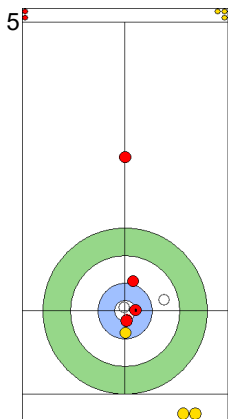

ITA: DE ZANNA F
Double Take-out 100%