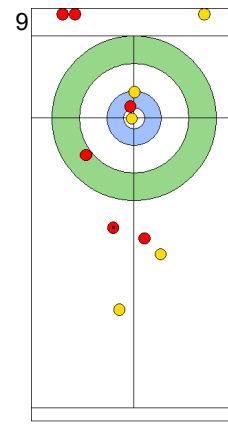

DEN: LANDER J
Draw 100%

ITA: DE ZANNA F
Draw 25%

DEN: HOLTERMANN H
Draw 50%

ITA: DE ZANNA F
Hit and Roll 100%

DEN: HOLTERMANN H
Double Take-out 50%

ITA: DE ZANNA F
Guard 75%

DEN: HOLTERMANN H
Double Take-out 50%

ITA: CONSTANTINI S
Guard 75%

DEN: LANDER J
Take-out 0%

	ITA	DEN
Total Score	3	1
Time left	16:28	14:37

Legend:
 Clockwise
  Counter-clockwise
 - Not considered

TUE 23 APR 2024
Start Time 14:00

Round Robin Session 11
Group A - Sheet B

Game - Shot by Shot

End 5 **ITA - Italy** 3 + 2 (this end) = 5 **DEN - Denmark** 2 + 0 (this end) = 2

	ITA	DEN
Total Score	5	2
Time left	9:27	9:18

Legend:
 Clockwise Counter-clockwise - Not considered

Game - Shot by Shot