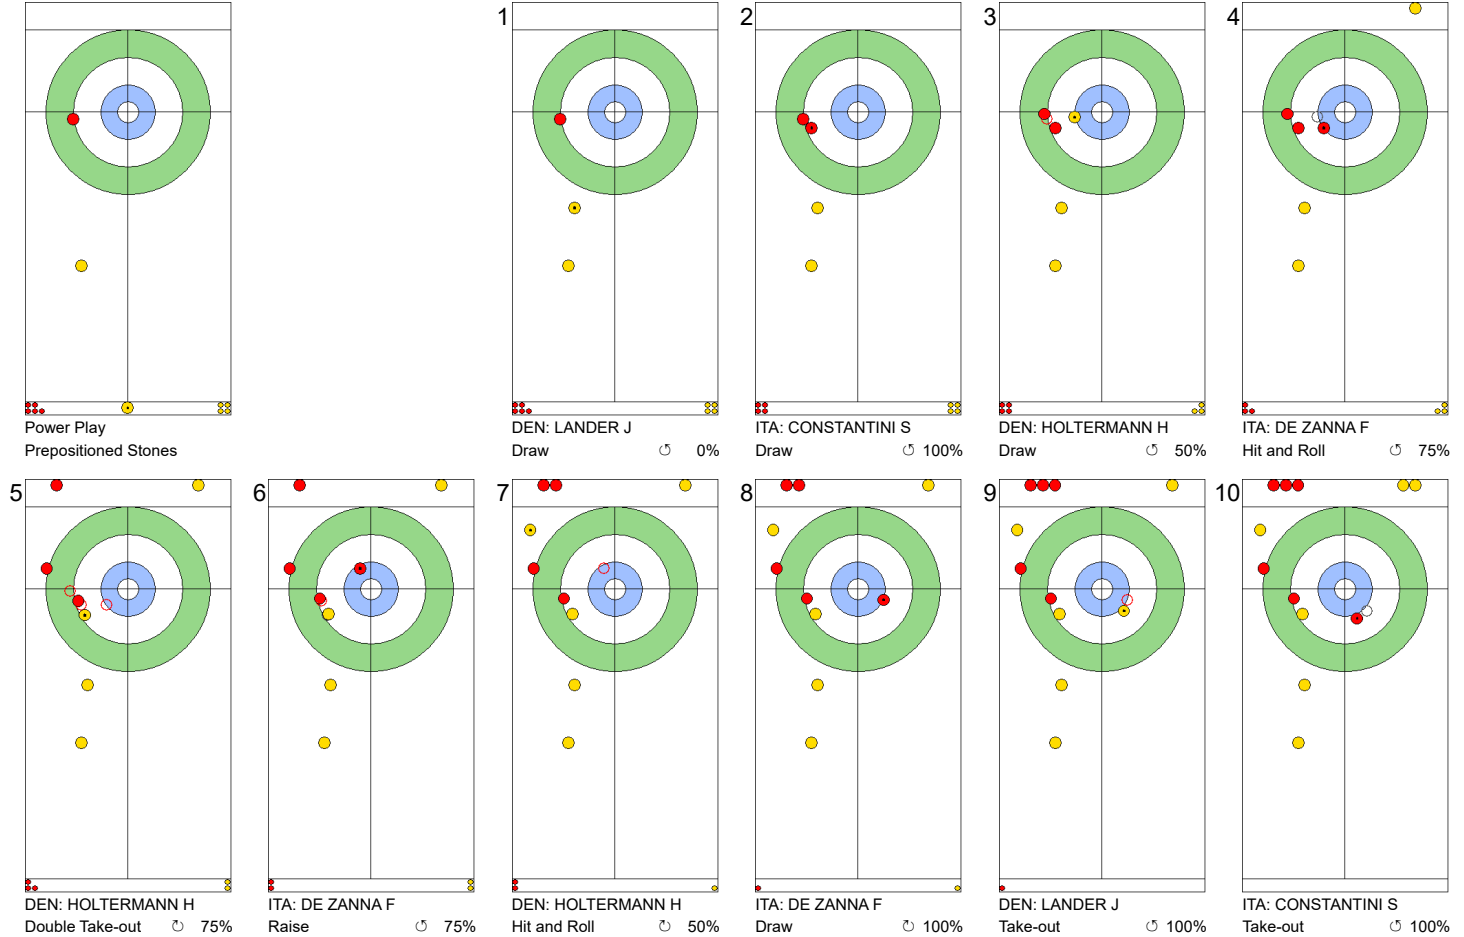

Game - Shot by Shot

End 5 **ITA - Italy** 3 + 2 (this end) = 5 **DEN - Denmark** 2 + 0 (this end) = 2

	ITA	DEN
Total Score	5	2
Time left	9:27	9:18

Legend:
 Clockwise Counter-clockwise - Not considered

Game - Shot by Shot

ITA: DE ZANNA F
Double Take-out ⤴ 100%
Time-out

DEN: HOLTERMANN H
Draw ⤴ 50%

ITA: DE ZANNA F
Take-out ⤴ 100%

DEN: HOLTERMANN H
Draw ⤴ 100%

ITA: CONSTANTINI S
Draw ⤴ 0%

DEN: LANDER J
Draw ⤴ 100%

	ITA	DEN
Total Score	5	4
Time left	6:07	6:59

Legend:
 Clockwise
  Counter-clockwise
 - Not considered

Game - Shot by Shot

End 7 **ITA - Italy** 5 + 1 (this end) = 6 **DEN - Denmark** 4 + 0 (this end) = 4

	ITA	DEN
Total Score	6	4
Time left	2:29	4:16

Legend:
 Clockwise
  Counter-clockwise
 - Not considered

Game - Shot by Shot

End 8 **ITA - Italy** 6 + 3 (this end) = 9 **DEN - Denmark** 4 + 0 (this end) = 4

Prepositioned Stones

ITA: CONSTANTINI S
Draw 100%