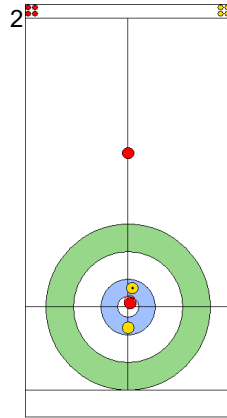

Legend:
 Clockwise
  Counter-clockwise
 - Not considered

Game - Shot by Shot

End 7 **ITA - Italy** 5 + 1 (this end) = 6 **DEN - Denmark** 4 + 0 (this end) = 4

	ITA	DEN
Total Score	6	4
Time left	2:29	4:16

Legend:
 Clockwise
  Counter-clockwise
 - Not considered

Game - Shot by Shot

End 8 **ITA - Italy** 6 + 3 (this end) = 9 **DEN - Denmark** 4 + 0 (this end) = 4

Prepositioned Stones

ITA: CONSTANTINI S
Draw 100%