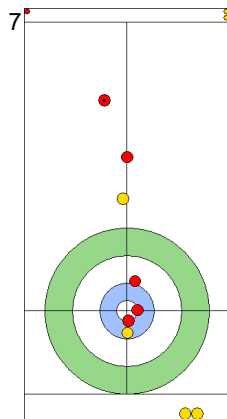

DEN: LANDER J
Draw 100%

ITA: DE ZANNA F
Raise 100%

DEN: HOLTERMANN H
Raise 75%

ITA: DE ZANNA F
Double Take-out 100%

DEN: HOLTERMANN H
Draw 0%
Time-out

ITA: DE ZANNA F
Guard 100%

DEN: HOLTERMANN H
Promotion Take-out 100%

ITA: CONSTANTINI S
Guard 100%

DEN: LANDER J
Promotion Take-out 0%

	ITA	DEN
Total Score	9	4
Time left	0:09	0:18

Legend:
 Clockwise
 Counter-clockwise
 - Not considered