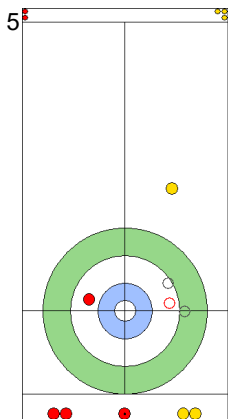

Game - Shot by Shot

End 5 **ITA - Italy** 3 + 2 (this end) = 5 **DEN - Denmark** 2 + 0 (this end) = 2

	ITA	DEN
Total Score	5	2
Time left	9:27	9:18

Legend:
 Clockwise Counter-clockwise - Not considered

Game - Shot by Shot

End 6 **ITA - Italy 5 + 0 (this end) = 5** **DEN - Denmark 2 + 2 (this end) = 4**

Power Play
Prepositioned Stones

ITA: CONSTANTINI S
Raise ⤴ 75%

DEN: LANDER J
Guard ⤴ 100%

ITA: DE ZANNA F
Draw ⤴ 100%

DEN: HOLTERMANN H
Raise ⤴ 100%

Legend:
 Clockwise
  Counter-clockwise
 - Not considered

Game - Shot by Shot

End 7 **ITA - Italy** 5 + 1 (this end) = 6 **DEN - Denmark** 4 + 0 (this end) = 4

	ITA	DEN
Total Score	6	4
Time left	2:29	4:16