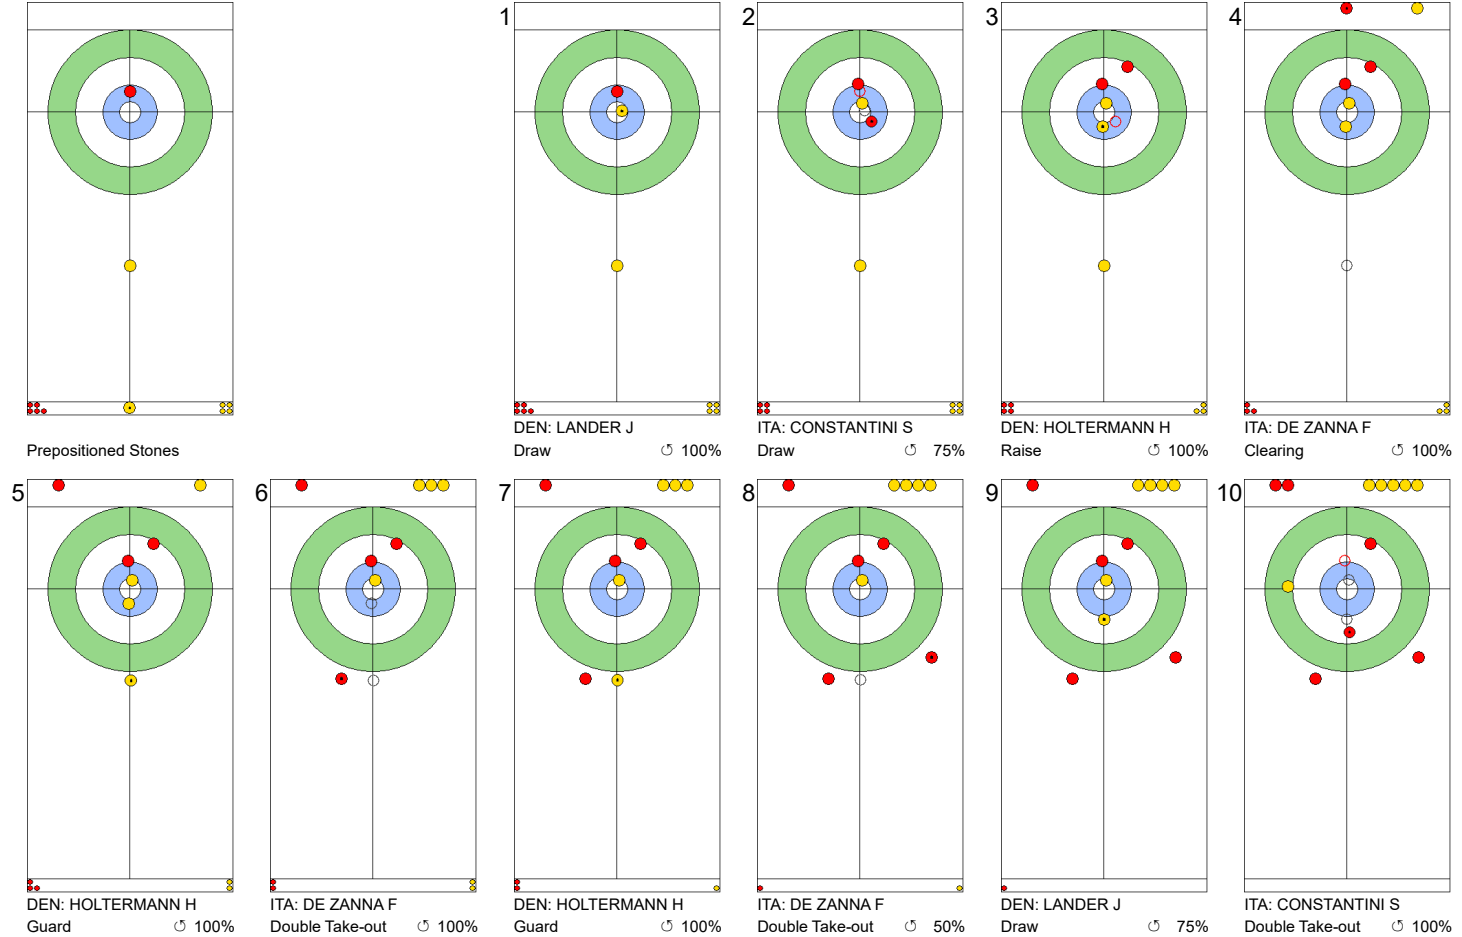

DEN: LANDER J
Draw 100%

ITA: DE ZANNA F
Draw 25%

DEN: HOLTERMANN H
Draw 50%

ITA: DE ZANNA F
Hit and Roll 100%

DEN: HOLTERMANN H
Double Take-out 50%

ITA: DE ZANNA F
Guard 75%

DEN: HOLTERMANN H
Double Take-out 50%

ITA: CONSTANTINI S
Guard 75%

DEN: LANDER J
Take-out 0%

	ITA	DEN
Total Score	3	1
Time left	16:28	14:37

Legend:
 Clockwise
  Counter-clockwise
 - Not considered

TUE 23 APR 2024
Start Time 14:00

Round Robin Session 11
Group A - Sheet B

Game - Shot by Shot

End 5 **ITA - Italy** 3 + 2 (this end) = 5 **DEN - Denmark** 2 + 0 (this end) = 2

	ITA	DEN
Total Score	5	2
Time left	9:27	9:18

Legend:
 Clockwise Counter-clockwise - Not considered

Game - Shot by Shot