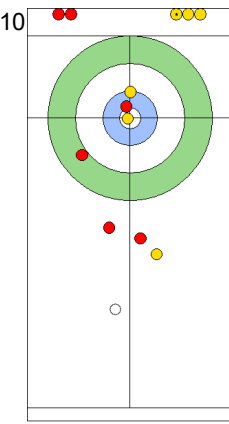

DEN: LANDER J
Draw 100%

ITA: DE ZANNA F
Draw 25%

DEN: HOLTERMANN H
Draw 50%

ITA: DE ZANNA F
Hit and Roll 100%

DEN: HOLTERMANN H
Double Take-out 50%

ITA: DE ZANNA F
Guard 75%

DEN: HOLTERMANN H
Double Take-out 50%

ITA: CONSTANTINI S
Guard 75%

DEN: LANDER J
Take-out 0%

	ITA	DEN
Total Score	3	1
Time left	16:28	14:37

Legend:
 Clockwise
  Counter-clockwise
 - Not considered

TUE 23 APR 2024
Start Time 14:00

Round Robin Session 11
Group A - Sheet B

Game - Shot by Shot

End 5 **ITA - Italy** 3 + 2 (this end) = 5 **DEN - Denmark** 2 + 0 (this end) = 2

	ITA	DEN
Total Score	5	2
Time left	9:27	9:18

Legend:
 Clockwise Counter-clockwise - Not considered

Game - Shot by Shot