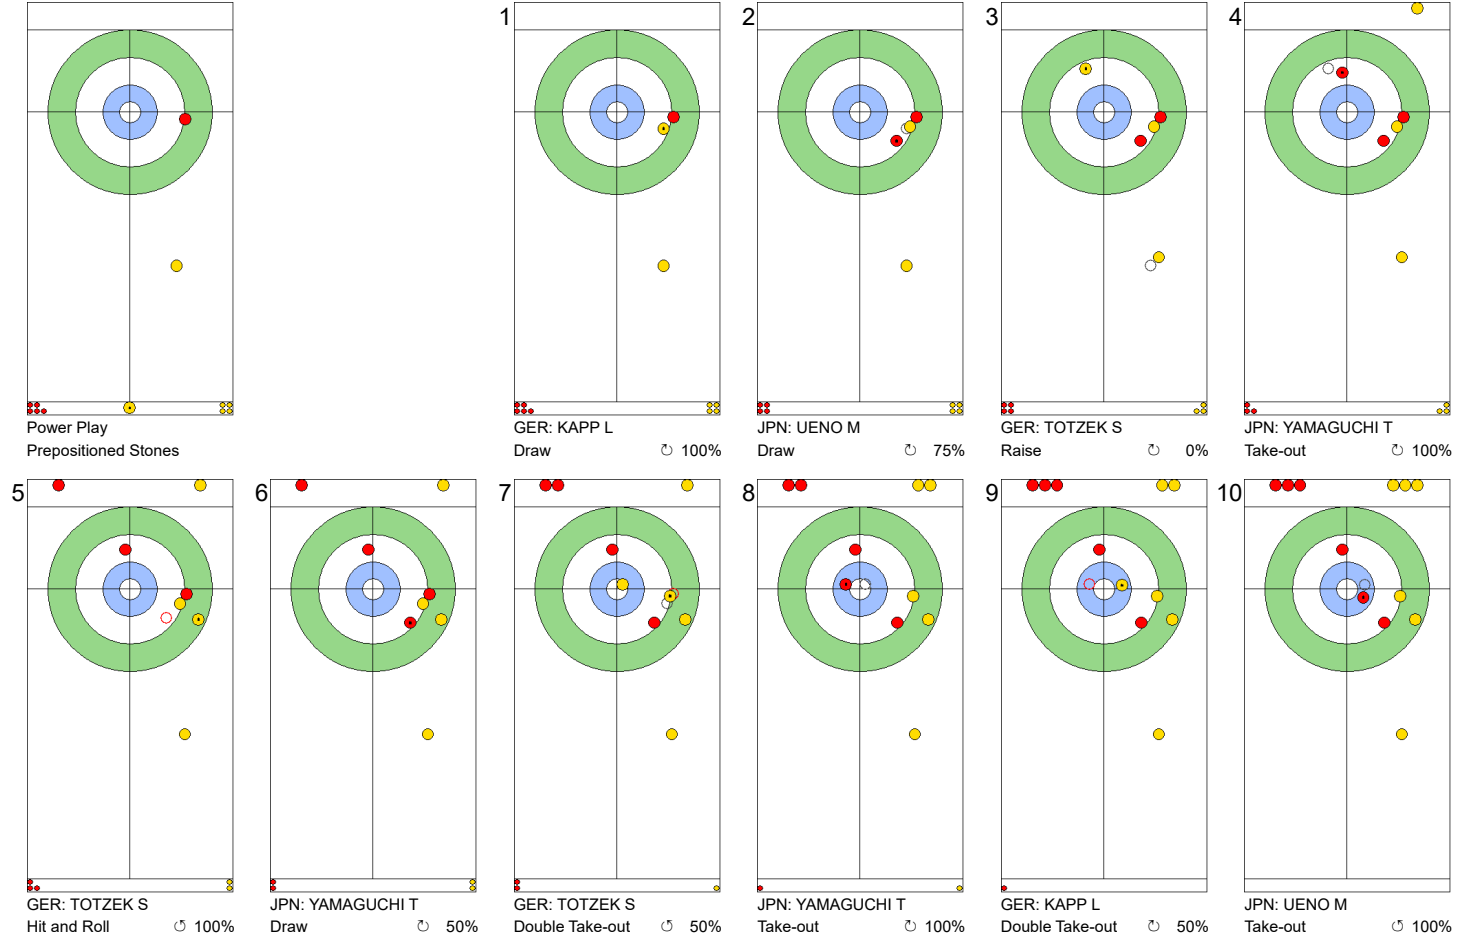

Legend:
 ⤴ Clockwise ⤵ Counter-clockwise - Not considered

TUE 23 APR 2024
Start Time 14:00

Round Robin Session 11
Group A - Sheet E

Game - Shot by Shot

End 5 ● JPN - Japan 2 + 2 (this end) = 4 ⊗ GER - Germany 3 + 0 (this end) = 3

| | JPN | GER |
|-------------|------|-------|
| Total Score | 4 | 3 |
| Time left | 8:28 | 10:10 |

Legend:
↻ Clockwise ↺ Counter-clockwise - Not considered

TUE 23 APR 2024
Start Time 14:00

Round Robin Session 11
Group A - Sheet E

Game - Shot by Shot

End 7 ● JPN - Japan 4 + 3 (this end) = 7 ⊗ GER - Germany 4 + 0 (this end) = 4

| | JPN | GER |
|-------------|------|------|
| Total Score | 7 | 4 |
| Time left | 3:44 | 3:19 |

Legend:
↻ Clockwise ↺ Counter-clockwise - Not considered