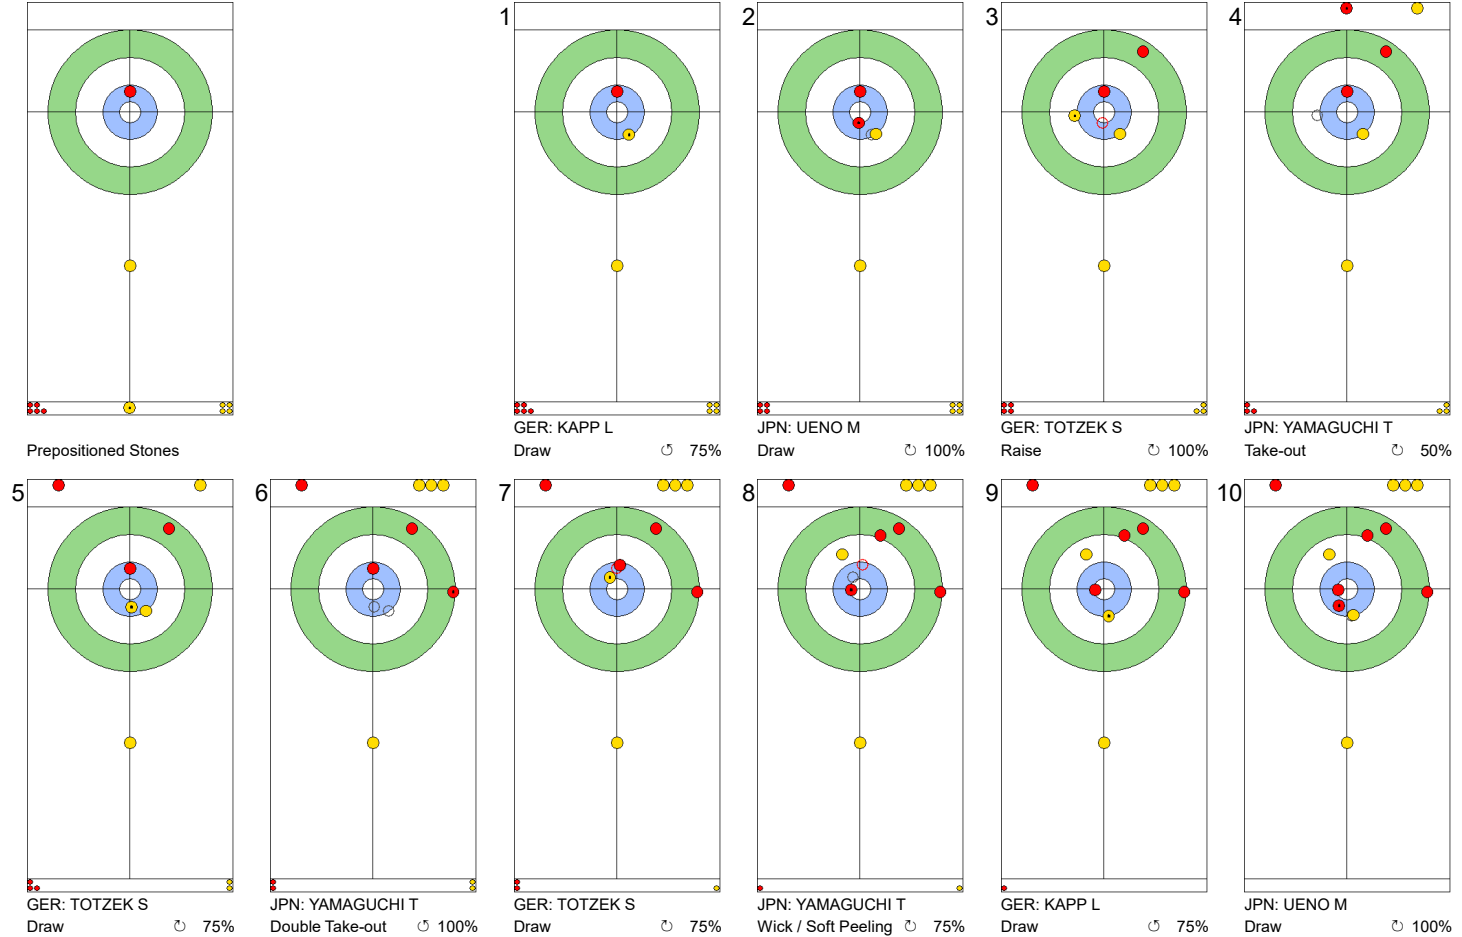

JPN: YAMAGUCHI T
Draw ⤴ 75%

GER: TOTZEK S
Clearing ⤴ 100%

JPN: YAMAGUCHI T
Promotion Take-out ⤴ 50%

GER: TOTZEK S
Hit and Roll ⤴ 100%

JPN: UENO M
Double Take-out ⤴ 50%

GER: KAPP L
Draw ⤴ 100%

| | JPN | GER |
|-------------|-------|-------|
| Total Score | 2 | 3 |
| Time left | 12:15 | 12:27 |

Legend:
 ⤴ Clockwise ⤵ Counter-clockwise - Not considered

TUE 23 APR 2024
Start Time 14:00

Round Robin Session 11
Group A - Sheet E

Game - Shot by Shot

End 5 ● JPN - Japan 2 + 2 (this end) = 4 ⊗ GER - Germany 3 + 0 (this end) = 3

| | JPN | GER |
|-------------|------|-------|
| Total Score | 4 | 3 |
| Time left | 8:28 | 10:10 |

Legend:
↻ Clockwise ↺ Counter-clockwise - Not considered

TUE 23 APR 2024
Start Time 14:00

Round Robin Session 11
Group A - Sheet E