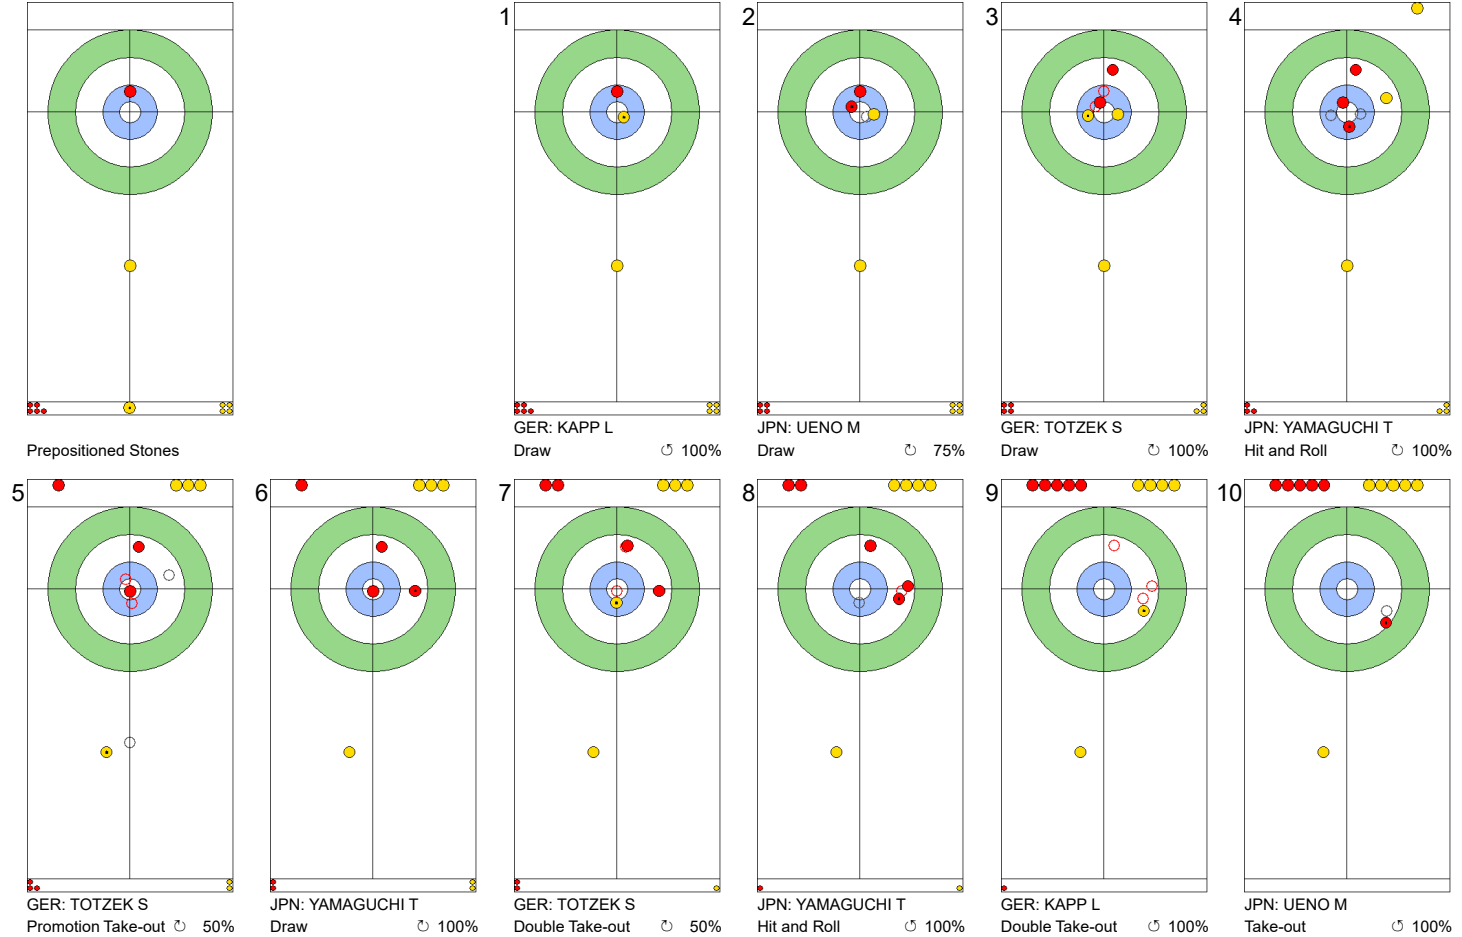

JPN: YAMAGUCHI T
Clearing ⤵ 100%

GER: TOTZEK S
Clearing ⤵ 100%

JPN: YAMAGUCHI T
Take-out ⤵ 100%

GER: TOTZEK S
Hit and Roll ⤵ 75%

JPN: UENO M
Hit and Roll ⤵ 75%

GER: KAPP L
Take-out ⤵ 100%

| | JPN | GER |
|-------------|-------|-------|
| Total Score | 1 | 1 |
| Time left | 18:02 | 17:33 |

Legend:
 ⤵ Clockwise ⤴ Counter-clockwise - Not considered

TUE 23 APR 2024
Start Time 14:00

Round Robin Session 11
Group A - Sheet E

Game - Shot by Shot

End 3 ● **JPN - Japan** 1 + 1 (this end) = 2 ⊗ **GER - Germany** 1 + 0 (this end) = 1