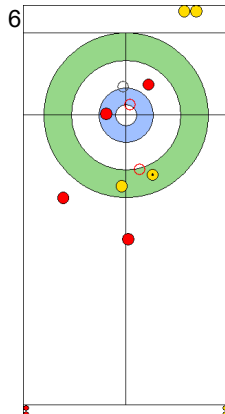

TUR: YILDIZ D
Draw ⤵ 50%

JPN: YAMAGUCHI T
Draw ⤵ 50%

TUR: CAKIR BO
Double Take-out ⤵ 25%

JPN: YAMAGUCHI T
Guard ⤵ 100%

TUR: CAKIR BO
Double Take-out ⤵ 0%

JPN: YAMAGUCHI T
Draw ⤵ 75%

TUR: CAKIR BO
Double Take-out ⤵ 75%

JPN: UENO M
Draw ⤵ 75%

TUR: YILDIZ D
Raise ⤵ 100%

	JPN	TUR
Total Score	0	1
Time left	19:13	19:23

Legend:
↻ Clockwise ↻ Counter-clockwise - Not considered

WED 24 APR 2024
Start Time 10:00

Round Robin Session 13
Group A - Sheet B

Game - Shot by Shot

End 3 ● JPN - Japan 2 + 1 (this end) = 3 ⊗ TUR - Türkiye 1 + 0 (this end) = 1

	JPN	TUR
Total Score	3	1
Time left	14:24	13:11

Legend:
↻ Clockwise ↺ Counter-clockwise - Not considered

WED 24 APR 2024
Start Time 10:00