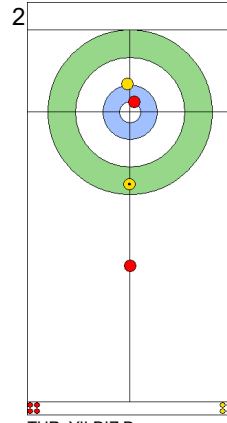

WED 24 APR 2024
Start Time 10:00

Round Robin Session 13
Group A - Sheet B

Game - Shot by Shot

End 1 ● JPN - Japan 0 + 0 (this end) = 0 ⊗ TUR - Türkiye 0 + 1 (this end) = 1

Prepositioned Stones

JPN: UENO M
Draw ⤵ 100%

TUR: YILDIZ D
Draw ⤵ 50%

JPN: YAMAGUCHI T
Draw ⤵ 50%

TUR: CAKIR BO
Double Take-out ⤵ 25%

JPN: YAMAGUCHI T
Guard ⤵ 100%

TUR: CAKIR BO
Double Take-out ⤵ 0%

JPN: YAMAGUCHI T
Draw ⤵ 75%

TUR: CAKIR BO
Double Take-out ⤵ 75%