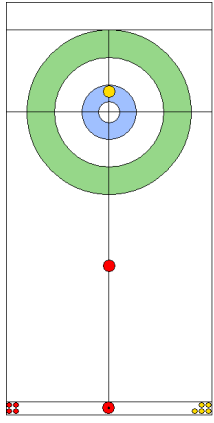

WED 24 APR 2024
Start Time 10:00

Round Robin Session 13
Group A - Sheet B

Game - Shot by Shot

End 1 ● JPN - Japan 0 + 0 (this end) = 0 ⊗ TUR - Türkiye 0 + 1 (this end) = 1

Prepositioned Stones

JPN: UENO M
Draw ⤵ 100%

TUR: YILDIZ D
Draw ⤵ 50%

JPN: YAMAGUCHI T
Draw ⤵ 50%

TUR: CAKIR BO
Double Take-out ⤵ 25%

JPN: YAMAGUCHI T
Guard ⤵ 100%

TUR: CAKIR BO
Double Take-out ⤵ 0%

JPN: YAMAGUCHI T
Draw ⤵ 75%

TUR: CAKIR BO
Double Take-out ⤵ 75%