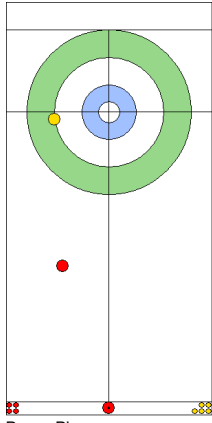

Game - Shot by Shot

End 3 ● JPN - Japan 2 + 1 (this end) = 3 ⊗ TUR - Türkiye 1 + 0 (this end) = 1

	JPN	TUR
Total Score	3	1
Time left	14:24	13:11

Legend:
↻ Clockwise ↺ Counter-clockwise - Not considered

WED 24 APR 2024
Start Time 10:00

Round Robin Session 13
Group A - Sheet B

Game - Shot by Shot

	JPN	TUR
Total Score	4	1
Time left	11:41	10:26

Legend:
 ↻ Clockwise ↺ Counter-clockwise - Not considered

Game - Shot by Shot

End 5 **JPN - Japan 4 + 0 (this end) = 4** **TUR - Türkiye 1 + 3 (this end) = 4**

	JPN	TUR
Total Score	4	4
Time left	9:36	7:36

Legend:
 Clockwise
  Counter-clockwise
 - Not considered

WED 24 APR 2024
Start Time 10:00

Round Robin Session 13
Group A - Sheet B

Game - Shot by Shot

	JPN	TUR
Total Score	6	4
Time left	6:19	5:26