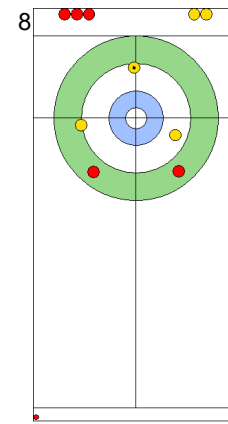

Game - Shot by Shot

End 3 ● JPN - Japan 2 + 1 (this end) = 3 ⊗ TUR - Türkiye 1 + 0 (this end) = 1

	JPN	TUR
Total Score	3	1
Time left	14:24	13:11

Legend:
↻ Clockwise ↺ Counter-clockwise - Not considered

WED 24 APR 2024
Start Time 10:00

Round Robin Session 13
Group A - Sheet B

Game - Shot by Shot

	JPN	TUR
Total Score	4	1
Time left	11:41	10:26

Legend:
 ↻ Clockwise ↺ Counter-clockwise - Not considered

Game - Shot by Shot

End 5 **JPN - Japan 4 + 0 (this end) = 4** **TUR - Türkiye 1 + 3 (this end) = 4**

	JPN	TUR
Total Score	4	4
Time left	9:36	7:36

Legend:
 Clockwise
  Counter-clockwise
 - Not considered

WED 24 APR 2024
Start Time 10:00

Round Robin Session 13
Group A - Sheet B

Game - Shot by Shot

	JPN	TUR
Total Score	6	4
Time left	6:19	5:26