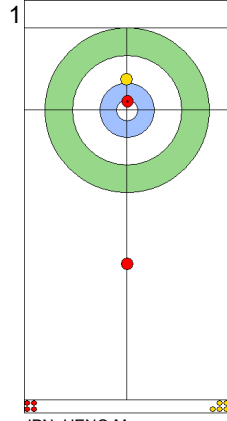

JPN: UENO M
Raise ⌚ 100%