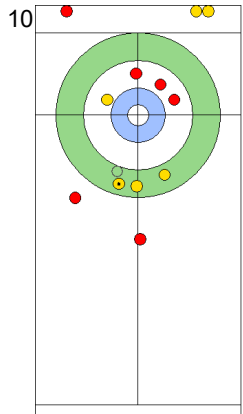

TUR: YILDIZ D
Draw ⤵ 50%

JPN: YAMAGUCHI T
Draw ⤵ 50%

TUR: CAKIR BO
Double Take-out ⤵ 25%

JPN: YAMAGUCHI T
Guard ⤵ 100%

TUR: CAKIR BO
Double Take-out ⤵ 0%

JPN: YAMAGUCHI T
Draw ⤵ 75%

TUR: CAKIR BO
Double Take-out ⤵ 75%

JPN: UENO M
Draw ⤵ 75%

TUR: YILDIZ D
Raise ⤵ 100%

	JPN	TUR
Total Score	0	1
Time left	19:13	19:23

Legend:
↻ Clockwise ↻ Counter-clockwise - Not considered

WED 24 APR 2024
Start Time 10:00

Round Robin Session 13
Group A - Sheet B

Game - Shot by Shot

End 3 ● JPN - Japan 2 + 1 (this end) = 3 ⊗ TUR - Türkiye 1 + 0 (this end) = 1

	JPN	TUR
Total Score	3	1
Time left	14:24	13:11

Legend:
↻ Clockwise ↺ Counter-clockwise - Not considered

WED 24 APR 2024
Start Time 10:00