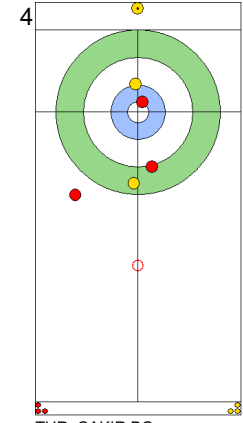

WED 24 APR 2024
Start Time 10:00

Round Robin Session 13
Group A - Sheet B

Game - Shot by Shot

End 1 ● JPN - Japan 0 + 0 (this end) = 0 ⊗ TUR - Türkiye 0 + 1 (this end) = 1

Prepositioned Stones

JPN: UENO M
Draw ⤵ 100%

TUR: YILDIZ D
Draw ⤵ 50%

JPN: YAMAGUCHI T
Draw ⤵ 50%

TUR: CAKIR BO
Double Take-out ⤵ 25%

JPN: YAMAGUCHI T
Guard ⤵ 100%

TUR: CAKIR BO
Double Take-out ⤵ 0%

JPN: YAMAGUCHI T
Draw ⤵ 75%

TUR: CAKIR BO
Double Take-out ⤵ 75%