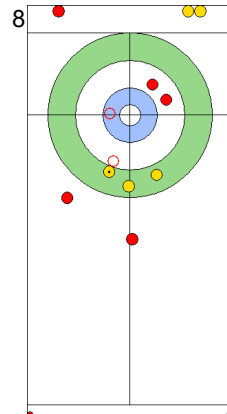

TUR: YILDIZ D
Draw ⤵ 50%

JPN: YAMAGUCHI T
Draw ⤵ 50%

TUR: CAKIR BO
Double Take-out ⤵ 25%

JPN: YAMAGUCHI T
Guard ⤵ 100%

TUR: CAKIR BO
Double Take-out ⤵ 0%

JPN: YAMAGUCHI T
Draw ⤵ 75%

TUR: CAKIR BO
Double Take-out ⤵ 75%

JPN: UENO M
Draw ⤵ 75%

TUR: YILDIZ D
Raise ⤵ 100%

	JPN	TUR
Total Score	0	1
Time left	19:13	19:23

Legend:
↻ Clockwise ↻ Counter-clockwise - Not considered

WED 24 APR 2024
Start Time 10:00

Round Robin Session 13
Group A - Sheet B

Game - Shot by Shot

End 3 ● JPN - Japan 2 + 1 (this end) = 3 ⊗ TUR - Türkiye 1 + 0 (this end) = 1

	JPN	TUR
Total Score	3	1
Time left	14:24	13:11

Legend:
↻ Clockwise ↺ Counter-clockwise - Not considered

WED 24 APR 2024
Start Time 10:00