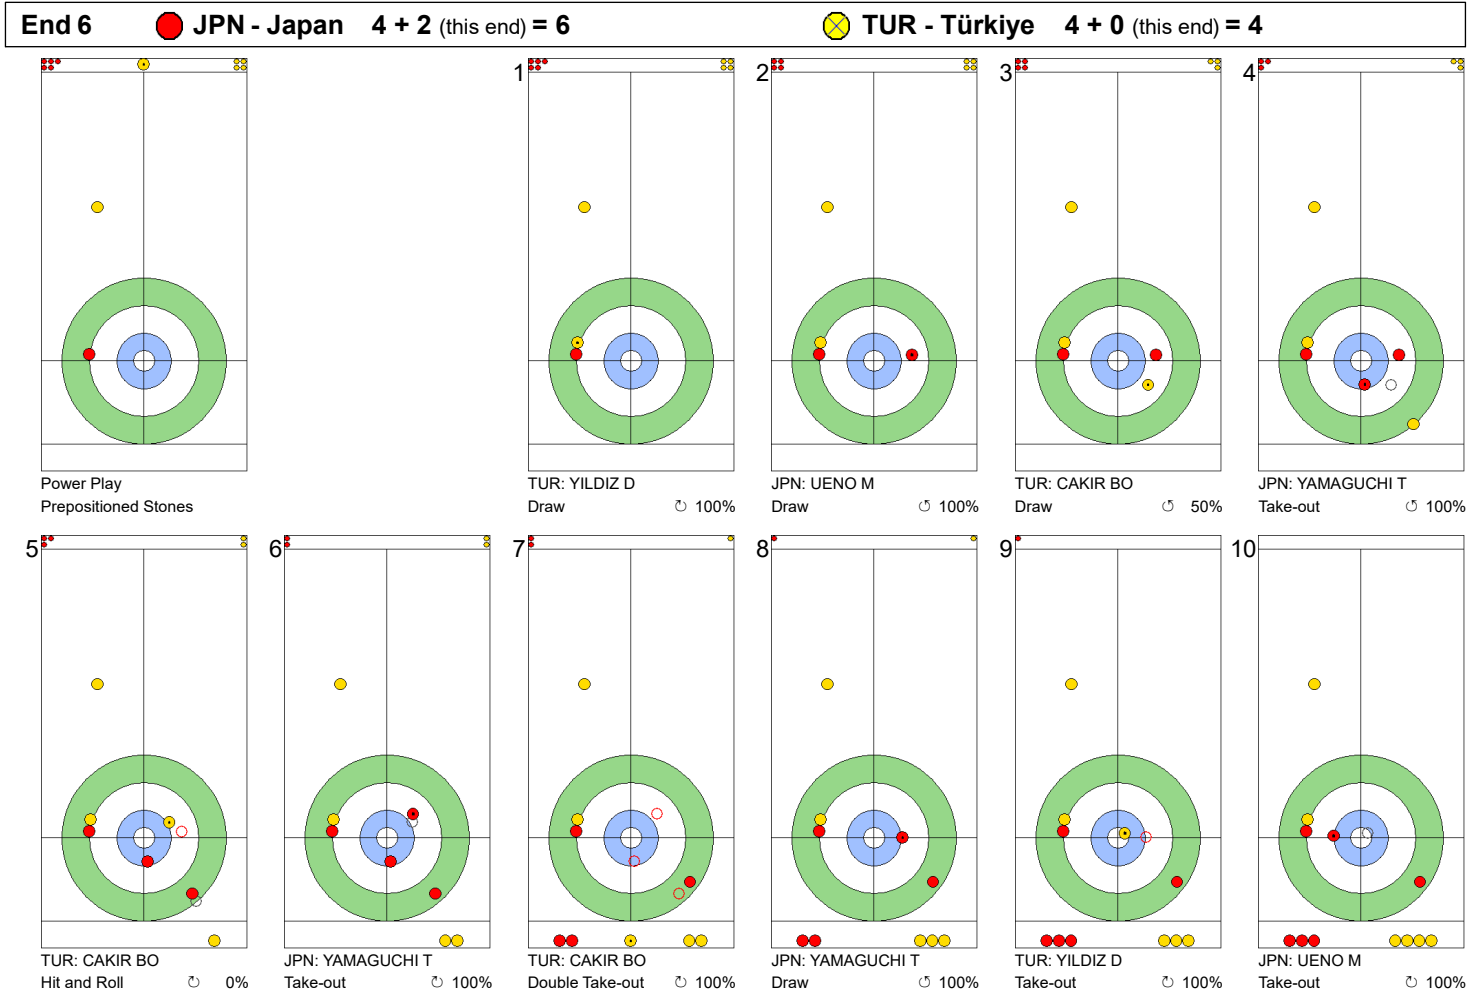

Game - Shot by Shot

End 3 ● JPN - Japan 2 + 1 (this end) = 3 ⊗ TUR - Türkiye 1 + 0 (this end) = 1

	JPN	TUR
Total Score	3	1
Time left	14:24	13:11

Legend:
↻ Clockwise ↺ Counter-clockwise - Not considered

WED 24 APR 2024
Start Time 10:00

Round Robin Session 13
Group A - Sheet B

Game - Shot by Shot

	JPN	TUR
Total Score	4	1
Time left	11:41	10:26

Legend:
 ↻ Clockwise ↺ Counter-clockwise - Not considered

Game - Shot by Shot

End 5 **JPN - Japan 4 + 0 (this end) = 4** **TUR - Türkiye 1 + 3 (this end) = 4**

	JPN	TUR
Total Score	4	4
Time left	9:36	7:36

Legend:
 Clockwise
  Counter-clockwise
 - Not considered

WED 24 APR 2024
Start Time 10:00

Round Robin Session 13
Group A - Sheet B

Game - Shot by Shot

	JPN	TUR
Total Score	6	4
Time left	6:19	5:26