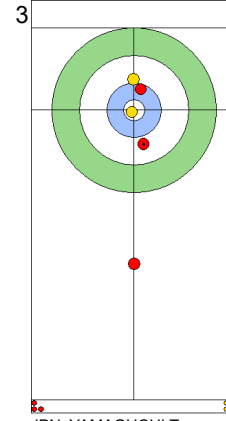

	JPN	TUR
Total Score	4	4
Time left	9:36	7:36

Legend:
 Clockwise
  Counter-clockwise
 - Not considered

WED 24 APR 2024
Start Time 10:00

Round Robin Session 13
Group A - Sheet B

Game - Shot by Shot

	JPN	TUR
Total Score	6	4
Time left	6:19	5:26

Legend:
 Clockwise
  Counter-clockwise
 - Not considered

Game - Shot by Shot

End 7 ● JPN - Japan 6 + 0 (this end) = 6 ⊗ TUR - Türkiye 4 + 1 (this end) = 5

Prepositioned Stones

JPN: UENO M
Raise ⌚ 100%

TUR: YILDIZ D
Raise ⌚ 100%

JPN: YAMAGUCHI T
Draw ⌚ 100%

TUR: CAKIR BO
Draw ⌚ 50%

JPN: YAMAGUCHI T
Double Take-out ⌚ 100%

TUR: CAKIR BO
Draw ⌚ 100%

JPN: YAMAGUCHI T
Draw ⌚ 75%

TUR: CAKIR BO
Double Take-out
Time-out ⌚ 0%

JPN: UENO M
Promotion Take-out ⌚ 0%