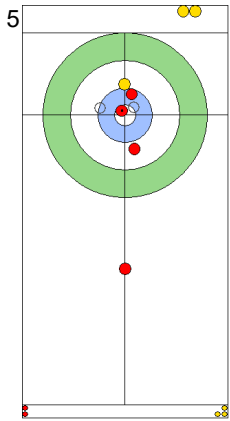

	JPN	TUR
Total Score	4	4
Time left	9:36	7:36

Legend:
 Clockwise
  Counter-clockwise
 - Not considered

WED 24 APR 2024
Start Time 10:00

Round Robin Session 13
Group A - Sheet B

Game - Shot by Shot

	JPN	TUR
Total Score	6	4
Time left	6:19	5:26

Legend:
 Clockwise
  Counter-clockwise
 - Not considered

Game - Shot by Shot

End 7 ● JPN - Japan 6 + 0 (this end) = 6 ⊗ TUR - Türkiye 4 + 1 (this end) = 5

Prepositioned Stones

JPN: UENO M
Raise ⌚ 100%

TUR: YILDIZ D
Raise ⌚ 100%

JPN: YAMAGUCHI T
Draw ⌚ 100%

TUR: CAKIR BO
Draw ⌚ 50%

JPN: YAMAGUCHI T
Double Take-out ⌚ 100%

TUR: CAKIR BO
Draw ⌚ 100%

JPN: YAMAGUCHI T
Draw ⌚ 75%

TUR: CAKIR BO
Double Take-out
Time-out ⌚ 0%

JPN: UENO M
Promotion Take-out ⌚ 0%