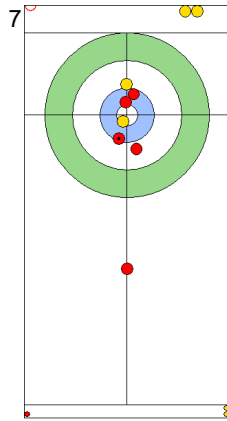

JPN: YAMAGUCHI T
Draw ⌚ 100%

TUR: CAKIR BO
Draw ⌚ 50%

JPN: YAMAGUCHI T
Double Take-out ⌚ 100%

TUR: CAKIR BO
Draw ⌚ 100%

JPN: YAMAGUCHI T
Draw ⌚ 75%

TUR: CAKIR BO
Double Take-out
Time-out ⌚ 0%

JPN: UENO M
Promotion Take-out ⌚ 0%

TUR: YILDIZ D
Draw ⌚ 0%

	JPN	TUR
Total Score	6	5
Time left	3:30	1:51

Legend:
↻ Clockwise ↺ Counter-clockwise - Not considered