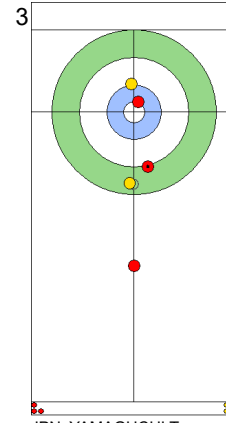

WED 24 APR 2024
Start Time 10:00

Round Robin Session 13
Group A - Sheet B

Game - Shot by Shot

End 1 ● JPN - Japan 0 + 0 (this end) = 0 ⊗ TUR - Türkiye 0 + 1 (this end) = 1

Prepositioned Stones

JPN: UENO M
Draw ⤵ 100%

TUR: YILDIZ D
Draw ⤵ 50%

JPN: YAMAGUCHI T
Draw ⤵ 50%

TUR: CAKIR BO
Double Take-out ⤵ 25%

JPN: YAMAGUCHI T
Guard ⤵ 100%

TUR: CAKIR BO
Double Take-out ⤵ 0%

JPN: YAMAGUCHI T
Draw ⤵ 75%

TUR: CAKIR BO
Double Take-out ⤵ 75%