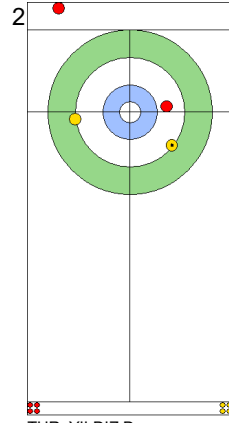

Game - Shot by Shot

End 3 ● JPN - Japan 2 + 1 (this end) = 3 ⊗ TUR - Türkiye 1 + 0 (this end) = 1

	JPN	TUR
Total Score	3	1
Time left	14:24	13:11

Legend:
↻ Clockwise ↺ Counter-clockwise - Not considered

WED 24 APR 2024
Start Time 10:00

Round Robin Session 13
Group A - Sheet B

Game - Shot by Shot

	JPN	TUR
Total Score	4	1
Time left	11:41	10:26

Legend:
 ↻ Clockwise ↺ Counter-clockwise - Not considered

Game - Shot by Shot

End 5 **JPN - Japan 4 + 0 (this end) = 4** **TUR - Türkiye 1 + 3 (this end) = 4**

	JPN	TUR
Total Score	4	4
Time left	9:36	7:36

Legend:
 Clockwise
  Counter-clockwise
 - Not considered

WED 24 APR 2024
Start Time 10:00

Round Robin Session 13
Group A - Sheet B

Game - Shot by Shot

	JPN	TUR
Total Score	6	4
Time left	6:19	5:26