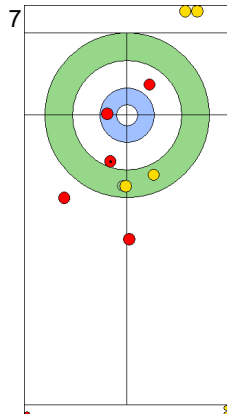

TUR: YILDIZ D
Draw ⤵ 50%

JPN: YAMAGUCHI T
Draw ⤵ 50%

TUR: CAKIR BO
Double Take-out ⤵ 25%

JPN: YAMAGUCHI T
Guard ⤵ 100%

TUR: CAKIR BO
Double Take-out ⤵ 0%

JPN: YAMAGUCHI T
Draw ⤵ 75%

TUR: CAKIR BO
Double Take-out ⤵ 75%

JPN: UENO M
Draw ⤵ 75%

TUR: YILDIZ D
Raise ⤵ 100%

	JPN	TUR
Total Score	0	1
Time left	19:13	19:23

Legend:
↻ Clockwise ↻ Counter-clockwise - Not considered

WED 24 APR 2024
Start Time 10:00

Round Robin Session 13
Group A - Sheet B

Game - Shot by Shot

End 3 ● JPN - Japan 2 + 1 (this end) = 3 ⊗ TUR - Türkiye 1 + 0 (this end) = 1

	JPN	TUR
Total Score	3	1
Time left	14:24	13:11

Legend:
↻ Clockwise ↺ Counter-clockwise - Not considered

WED 24 APR 2024
Start Time 10:00