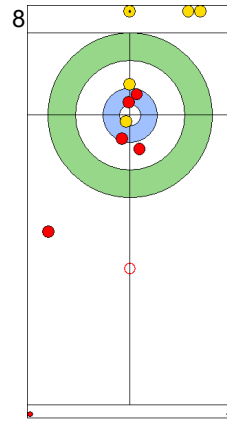

JPN: YAMAGUCHI T
Draw ⌚ 100%

TUR: CAKIR BO
Draw ⌚ 50%

JPN: YAMAGUCHI T
Double Take-out ⌚ 100%

TUR: CAKIR BO
Draw ⌚ 100%

JPN: YAMAGUCHI T
Draw ⌚ 75%

TUR: CAKIR BO
Double Take-out
Time-out ⌚ 0%

JPN: UENO M
Promotion Take-out ⌚ 0%

TUR: YILDIZ D
Draw ⌚ 0%

	JPN	TUR
Total Score	6	5
Time left	3:30	1:51

Legend:
↻ Clockwise ↺ Counter-clockwise - Not considered