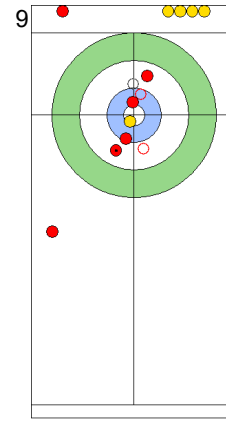

JPN: YAMAGUCHI T
Draw ⌚ 100%

TUR: CAKIR BO
Draw ⌚ 50%

JPN: YAMAGUCHI T
Double Take-out ⌚ 100%

TUR: CAKIR BO
Draw ⌚ 100%

JPN: YAMAGUCHI T
Draw ⌚ 75%

TUR: CAKIR BO
Double Take-out
Time-out ⌚ 0%

JPN: UENO M
Promotion Take-out ⌚ 0%

TUR: YILDIZ D
Draw ⌚ 0%

	JPN	TUR
Total Score	6	5
Time left	3:30	1:51

Legend:
↻ Clockwise ↺ Counter-clockwise - Not considered