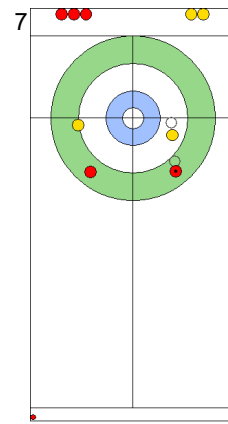

Game - Shot by Shot

End 3 ● JPN - Japan 2 + 1 (this end) = 3 ⊗ TUR - Türkiye 1 + 0 (this end) = 1

	JPN	TUR
Total Score	3	1
Time left	14:24	13:11

Legend:
↻ Clockwise ↺ Counter-clockwise - Not considered

WED 24 APR 2024
Start Time 10:00

Round Robin Session 13
Group A - Sheet B

Game - Shot by Shot

	JPN	TUR
Total Score	4	1
Time left	11:41	10:26

Legend:
 ↻ Clockwise ↺ Counter-clockwise - Not considered

Game - Shot by Shot

End 5 **JPN - Japan 4 + 0 (this end) = 4** **TUR - Türkiye 1 + 3 (this end) = 4**

	JPN	TUR
Total Score	4	4
Time left	9:36	7:36

Legend:
 Clockwise
  Counter-clockwise
 - Not considered

WED 24 APR 2024
Start Time 10:00

Round Robin Session 13
Group A - Sheet B

Game - Shot by Shot

	JPN	TUR
Total Score	6	4
Time left	6:19	5:26