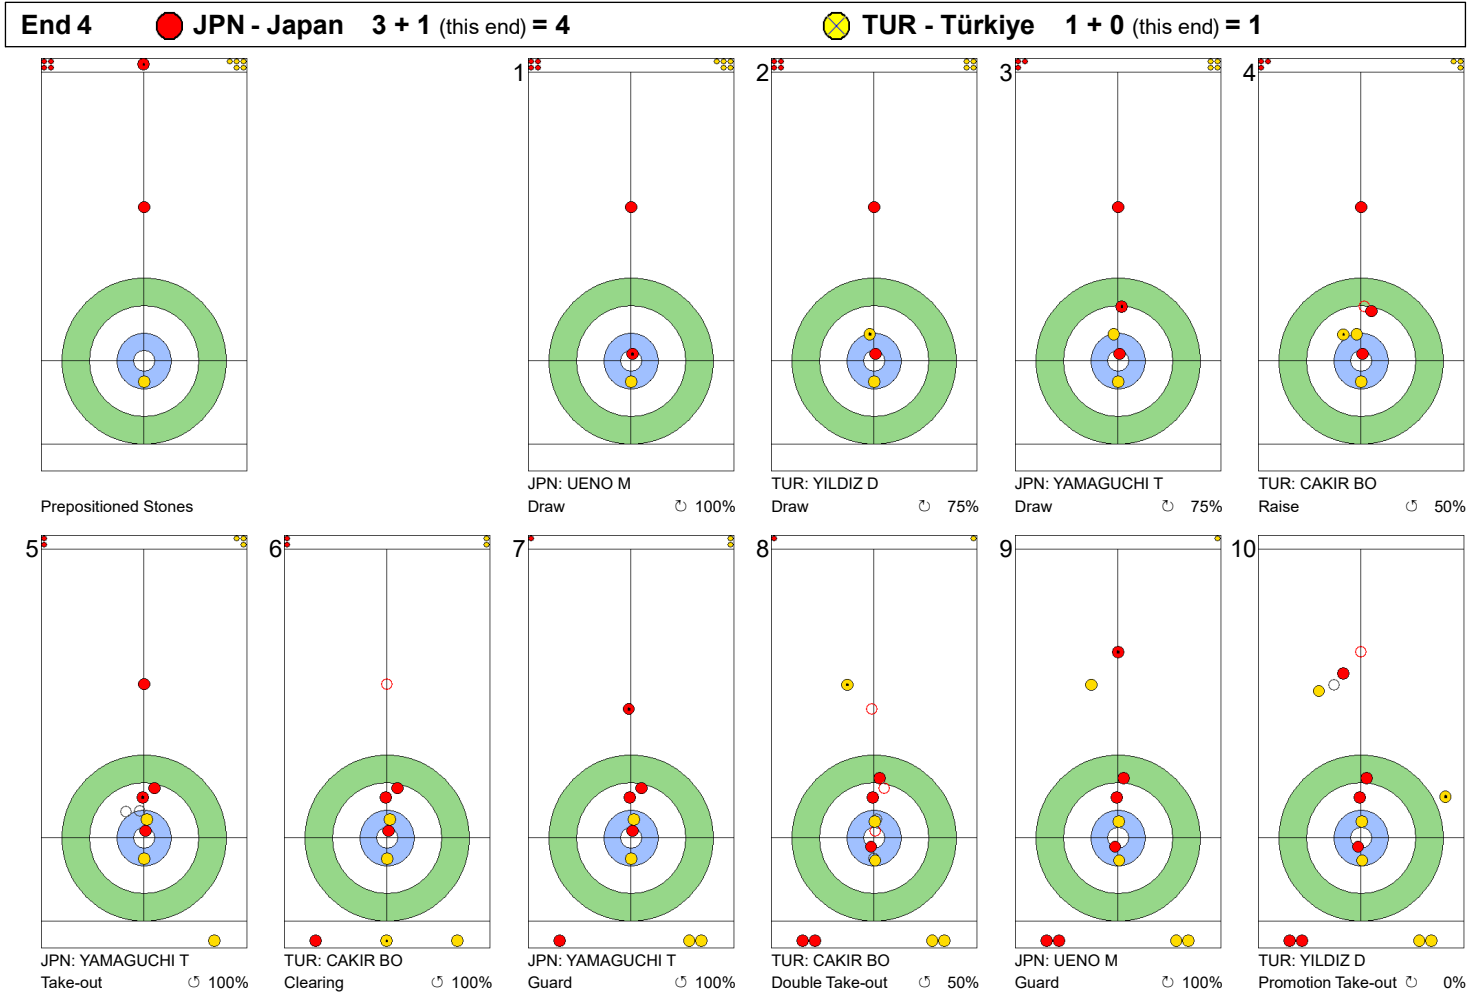

Game - Shot by Shot

End 3 ● JPN - Japan 2 + 1 (this end) = 3 ⊗ TUR - Türkiye 1 + 0 (this end) = 1

	JPN	TUR
Total Score	3	1
Time left	14:24	13:11

Legend:
↻ Clockwise ↺ Counter-clockwise - Not considered

WED 24 APR 2024
Start Time 10:00

Round Robin Session 13
Group A - Sheet B

Game - Shot by Shot

	JPN	TUR
Total Score	4	1
Time left	11:41	10:26

Legend:
 ↻ Clockwise ↺ Counter-clockwise - Not considered

Game - Shot by Shot

End 5 **JPN - Japan 4 + 0 (this end) = 4** **TUR - Türkiye 1 + 3 (this end) = 4**

	JPN	TUR
Total Score	4	4
Time left	9:36	7:36

Legend:
 Clockwise
  Counter-clockwise
 - Not considered

WED 24 APR 2024
Start Time 10:00

Round Robin Session 13
Group A - Sheet B

Game - Shot by Shot

	JPN	TUR
Total Score	6	4
Time left	6:19	5:26