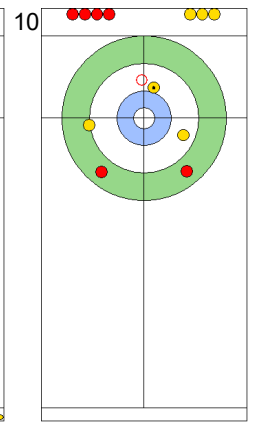

Game - Shot by Shot

End 3 ● JPN - Japan 2 + 1 (this end) = 3 ⊗ TUR - Türkiye 1 + 0 (this end) = 1

	JPN	TUR
Total Score	3	1
Time left	14:24	13:11

Legend:
↻ Clockwise ↺ Counter-clockwise - Not considered

WED 24 APR 2024
Start Time 10:00

Round Robin Session 13
Group A - Sheet B

Game - Shot by Shot

	JPN	TUR
Total Score	4	1
Time left	11:41	10:26

Legend:
 ↻ Clockwise ↺ Counter-clockwise - Not considered

Game - Shot by Shot

End 5 **JPN - Japan 4 + 0 (this end) = 4** **TUR - Türkiye 1 + 3 (this end) = 4**

	JPN	TUR
Total Score	4	4
Time left	9:36	7:36

Legend:
 Clockwise
  Counter-clockwise
 - Not considered

WED 24 APR 2024
Start Time 10:00

Round Robin Session 13
Group A - Sheet B

Game - Shot by Shot

	JPN	TUR
Total Score	6	4
Time left	6:19	5:26