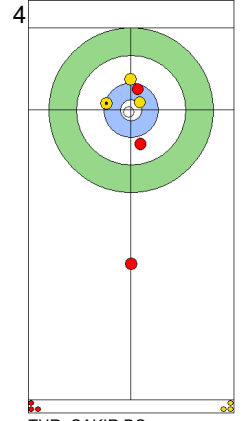

	JPN	TUR
Total Score	4	4
Time left	9:36	7:36

Legend:
 Clockwise
  Counter-clockwise
 - Not considered

WED 24 APR 2024
Start Time 10:00

Round Robin Session 13
Group A - Sheet B

Game - Shot by Shot

	JPN	TUR
Total Score	6	4
Time left	6:19	5:26

Legend:
 Clockwise
  Counter-clockwise
 - Not considered

Game - Shot by Shot

End 7 ● JPN - Japan 6 + 0 (this end) = 6 ⊗ TUR - Türkiye 4 + 1 (this end) = 5

Prepositioned Stones

JPN: UENO M
Raise ⌚ 100%

TUR: YILDIZ D
Raise ⌚ 100%

JPN: YAMAGUCHI T
Draw ⌚ 100%

TUR: CAKIR BO
Draw ⌚ 50%

JPN: YAMAGUCHI T
Double Take-out ⌚ 100%

TUR: CAKIR BO
Draw ⌚ 100%

JPN: YAMAGUCHI T
Draw ⌚ 75%

TUR: CAKIR BO
Double Take-out
Time-out ⌚ 0%

JPN: UENO M
Promotion Take-out ⌚ 0%