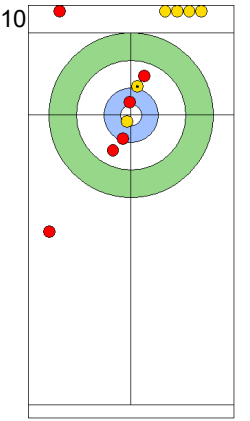

JPN: YAMAGUCHI T
Draw ⌚ 100%

TUR: CAKIR BO
Draw ⌚ 50%

JPN: YAMAGUCHI T
Double Take-out ⌚ 100%

TUR: CAKIR BO
Draw ⌚ 100%

JPN: YAMAGUCHI T
Draw ⌚ 75%

TUR: CAKIR BO
Double Take-out
Time-out ⌚ 0%

JPN: UENO M
Promotion Take-out ⌚ 0%

TUR: YILDIZ D
Draw ⌚ 0%

	JPN	TUR
Total Score	6	5
Time left	3:30	1:51

Legend:
↻ Clockwise ↺ Counter-clockwise - Not considered