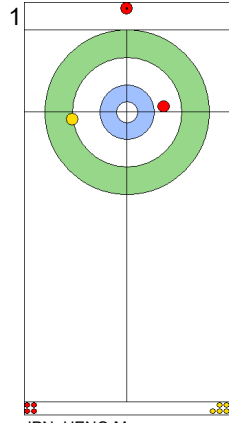

Game - Shot by Shot

End 3 ● JPN - Japan 2 + 1 (this end) = 3 ⊗ TUR - Türkiye 1 + 0 (this end) = 1

	JPN	TUR
Total Score	3	1
Time left	14:24	13:11

Legend:
↻ Clockwise ↺ Counter-clockwise - Not considered

WED 24 APR 2024
Start Time 10:00

Round Robin Session 13
Group A - Sheet B

Game - Shot by Shot

	JPN	TUR
Total Score	4	1
Time left	11:41	10:26

Legend:
 ↻ Clockwise ↺ Counter-clockwise - Not considered

Game - Shot by Shot

End 5 **JPN - Japan 4 + 0 (this end) = 4** **TUR - Türkiye 1 + 3 (this end) = 4**

	JPN	TUR
Total Score	4	4
Time left	9:36	7:36

Legend:
 Clockwise
  Counter-clockwise
 - Not considered

WED 24 APR 2024
Start Time 10:00

Round Robin Session 13
Group A - Sheet B

Game - Shot by Shot

	JPN	TUR
Total Score	6	4
Time left	6:19	5:26