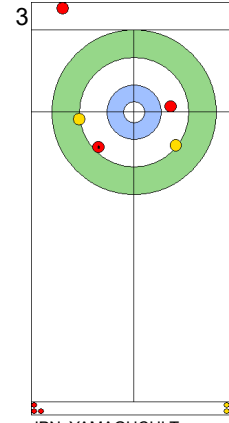

Game - Shot by Shot

End 3 ● JPN - Japan 2 + 1 (this end) = 3 ⊗ TUR - Türkiye 1 + 0 (this end) = 1

	JPN	TUR
Total Score	3	1
Time left	14:24	13:11

Legend:
↻ Clockwise ↺ Counter-clockwise - Not considered

WED 24 APR 2024
Start Time 10:00

Round Robin Session 13
Group A - Sheet B

Game - Shot by Shot

	JPN	TUR
Total Score	4	1
Time left	11:41	10:26

Legend:
 ↻ Clockwise ↺ Counter-clockwise - Not considered

Game - Shot by Shot

End 5 **JPN - Japan 4 + 0 (this end) = 4** **TUR - Türkiye 1 + 3 (this end) = 4**

	JPN	TUR
Total Score	4	4
Time left	9:36	7:36

Legend:
 Clockwise
  Counter-clockwise
 - Not considered

WED 24 APR 2024
Start Time 10:00

Round Robin Session 13
Group A - Sheet B

Game - Shot by Shot

	JPN	TUR
Total Score	6	4
Time left	6:19	5:26