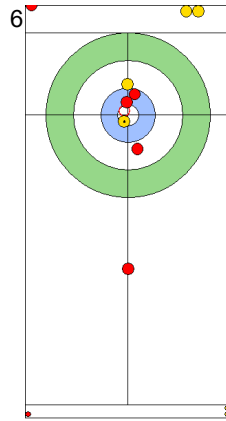

	JPN	TUR
Total Score	4	4
Time left	9:36	7:36

Legend:
 Clockwise
  Counter-clockwise
 - Not considered

WED 24 APR 2024
Start Time 10:00

Round Robin Session 13
Group A - Sheet B

Game - Shot by Shot

	JPN	TUR
Total Score	6	4
Time left	6:19	5:26

Legend:
 Clockwise
  Counter-clockwise
 - Not considered

Game - Shot by Shot

End 7 ● JPN - Japan 6 + 0 (this end) = 6 ⊗ TUR - Türkiye 4 + 1 (this end) = 5

Prepositioned Stones

JPN: UENO M
Raise ⌚ 100%

TUR: YILDIZ D
Raise ⌚ 100%

JPN: YAMAGUCHI T
Draw ⌚ 100%

TUR: CAKIR BO
Draw ⌚ 50%

JPN: YAMAGUCHI T
Double Take-out ⌚ 100%

TUR: CAKIR BO
Draw ⌚ 100%

JPN: YAMAGUCHI T
Draw ⌚ 75%

TUR: CAKIR BO
Double Take-out
Time-out ⌚ 0%

JPN: UENO M
Promotion Take-out ⌚ 0%