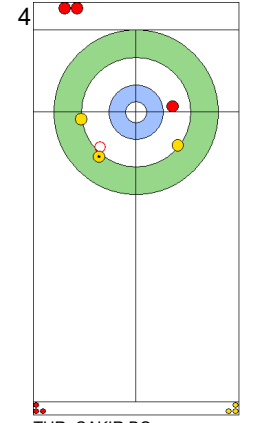

Game - Shot by Shot

End 3 ● JPN - Japan 2 + 1 (this end) = 3 ⊗ TUR - Türkiye 1 + 0 (this end) = 1

	JPN	TUR
Total Score	3	1
Time left	14:24	13:11

Legend:
↻ Clockwise ↺ Counter-clockwise - Not considered

WED 24 APR 2024
Start Time 10:00

Round Robin Session 13
Group A - Sheet B

Game - Shot by Shot

	JPN	TUR
Total Score	4	1
Time left	11:41	10:26

Legend:
 ↻ Clockwise ↺ Counter-clockwise - Not considered

Game - Shot by Shot

End 5 **JPN - Japan 4 + 0 (this end) = 4** **TUR - Türkiye 1 + 3 (this end) = 4**

	JPN	TUR
Total Score	4	4
Time left	9:36	7:36

Legend:
 Clockwise
  Counter-clockwise
 - Not considered

WED 24 APR 2024
Start Time 10:00

Round Robin Session 13
Group A - Sheet B

Game - Shot by Shot

	JPN	TUR
Total Score	6	4
Time left	6:19	5:26