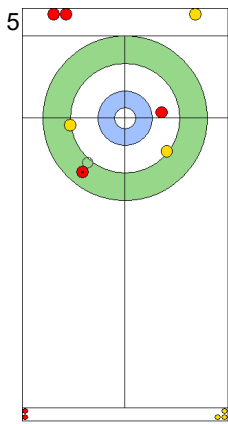

Game - Shot by Shot

End 3 ● JPN - Japan 2 + 1 (this end) = 3 ⊗ TUR - Türkiye 1 + 0 (this end) = 1

	JPN	TUR
Total Score	3	1
Time left	14:24	13:11

Legend:
↻ Clockwise ↺ Counter-clockwise - Not considered

WED 24 APR 2024
Start Time 10:00

Round Robin Session 13
Group A - Sheet B

Game - Shot by Shot

	JPN	TUR
Total Score	4	1
Time left	11:41	10:26

Legend:
 ↻ Clockwise ↺ Counter-clockwise - Not considered

Game - Shot by Shot

End 5 **JPN - Japan 4 + 0 (this end) = 4** **TUR - Türkiye 1 + 3 (this end) = 4**

	JPN	TUR
Total Score	4	4
Time left	9:36	7:36

Legend:
 Clockwise
  Counter-clockwise
 - Not considered

WED 24 APR 2024
Start Time 10:00

Round Robin Session 13
Group A - Sheet B

Game - Shot by Shot

	JPN	TUR
Total Score	6	4
Time left	6:19	5:26