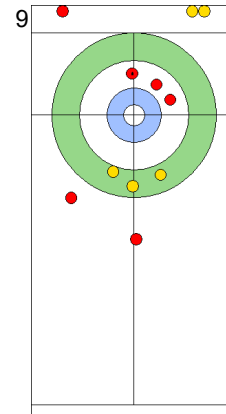

TUR: YILDIZ D
Draw ⤵ 50%

JPN: YAMAGUCHI T
Draw ⤵ 50%

TUR: CAKIR BO
Double Take-out ⤵ 25%

JPN: YAMAGUCHI T
Guard ⤵ 100%

TUR: CAKIR BO
Double Take-out ⤵ 0%

JPN: YAMAGUCHI T
Draw ⤵ 75%

TUR: CAKIR BO
Double Take-out ⤵ 75%

JPN: UENO M
Draw ⤵ 75%

TUR: YILDIZ D
Raise ⤵ 100%

	JPN	TUR
Total Score	0	1
Time left	19:13	19:23

Legend:
↻ Clockwise ↻ Counter-clockwise - Not considered

WED 24 APR 2024
Start Time 10:00

Round Robin Session 13
Group A - Sheet B

Game - Shot by Shot

End 3 ● JPN - Japan 2 + 1 (this end) = 3 ⊗ TUR - Türkiye 1 + 0 (this end) = 1

	JPN	TUR
Total Score	3	1
Time left	14:24	13:11

Legend:
↻ Clockwise ↺ Counter-clockwise - Not considered

WED 24 APR 2024
Start Time 10:00