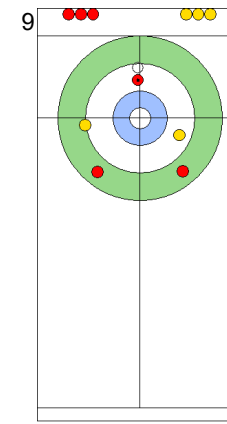

Game - Shot by Shot

End 3 ● JPN - Japan 2 + 1 (this end) = 3 ⊗ TUR - Türkiye 1 + 0 (this end) = 1

	JPN	TUR
Total Score	3	1
Time left	14:24	13:11

Legend:
↻ Clockwise ↺ Counter-clockwise - Not considered

WED 24 APR 2024
Start Time 10:00

Round Robin Session 13
Group A - Sheet B

Game - Shot by Shot

	JPN	TUR
Total Score	4	1
Time left	11:41	10:26

Legend:
 ↻ Clockwise ↺ Counter-clockwise - Not considered

Game - Shot by Shot

End 5 **JPN - Japan 4 + 0 (this end) = 4** **TUR - Türkiye 1 + 3 (this end) = 4**

	JPN	TUR
Total Score	4	4
Time left	9:36	7:36

Legend:
 Clockwise
  Counter-clockwise
 - Not considered

WED 24 APR 2024
Start Time 10:00

Round Robin Session 13
Group A - Sheet B

Game - Shot by Shot

	JPN	TUR
Total Score	6	4
Time left	6:19	5:26