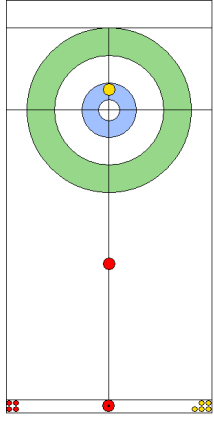

Game - Shot by Shot

End 7 ● JPN - Japan 6 + 0 (this end) = 6 ⊗ TUR - Türkiye 4 + 1 (this end) = 5

Prepositioned Stones