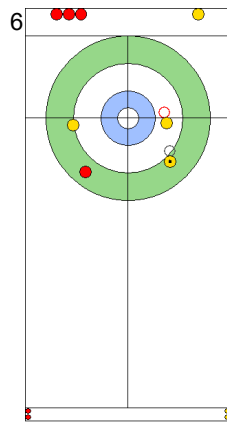

Game - Shot by Shot

End 3 ● JPN - Japan 2 + 1 (this end) = 3 ⊗ TUR - Türkiye 1 + 0 (this end) = 1

	JPN	TUR
Total Score	3	1
Time left	14:24	13:11

Legend:
↻ Clockwise ↺ Counter-clockwise - Not considered

WED 24 APR 2024
Start Time 10:00

Round Robin Session 13
Group A - Sheet B

Game - Shot by Shot

	JPN	TUR
Total Score	4	1
Time left	11:41	10:26

Legend:
 ↻ Clockwise ↺ Counter-clockwise - Not considered

Game - Shot by Shot

End 5 **JPN - Japan 4 + 0 (this end) = 4** **TUR - Türkiye 1 + 3 (this end) = 4**

	JPN	TUR
Total Score	4	4
Time left	9:36	7:36

Legend:
 Clockwise
  Counter-clockwise
 - Not considered

WED 24 APR 2024
Start Time 10:00

Round Robin Session 13
Group A - Sheet B

Game - Shot by Shot

	JPN	TUR
Total Score	6	4
Time left	6:19	5:26