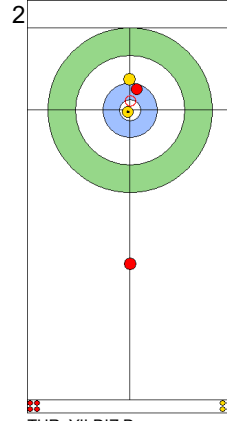

	JPN	TUR
Total Score	4	4
Time left	9:36	7:36

Legend:
 Clockwise
  Counter-clockwise
 - Not considered

WED 24 APR 2024
Start Time 10:00

Round Robin Session 13
Group A - Sheet B

Game - Shot by Shot

	JPN	TUR
Total Score	6	4
Time left	6:19	5:26

Legend:
 Clockwise
  Counter-clockwise
 - Not considered

Game - Shot by Shot

End 7 ● JPN - Japan 6 + 0 (this end) = 6 ⊗ TUR - Türkiye 4 + 1 (this end) = 5

Prepositioned Stones

JPN: UENO M
Raise ⌚ 100%

TUR: YILDIZ D
Raise ⌚ 100%

JPN: YAMAGUCHI T
Draw ⌚ 100%

TUR: CAKIR BO
Draw ⌚ 50%

JPN: YAMAGUCHI T
Double Take-out ⌚ 100%

TUR: CAKIR BO
Draw ⌚ 100%

JPN: YAMAGUCHI T
Draw ⌚ 75%

TUR: CAKIR BO
Double Take-out
Time-out ⌚ 0%

JPN: UENO M
Promotion Take-out ⌚ 0%