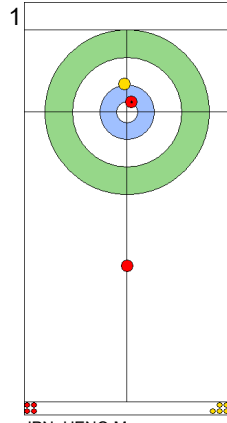

WED 24 APR 2024
Start Time 10:00

Round Robin Session 13
Group A - Sheet B

Game - Shot by Shot

End 1 ● JPN - Japan 0 + 0 (this end) = 0 ⊗ TUR - Türkiye 0 + 1 (this end) = 1

Prepositioned Stones

JPN: UENO M
Draw ⤵ 100%

TUR: YILDIZ D
Draw ⤵ 50%

JPN: YAMAGUCHI T
Draw ⤵ 50%

TUR: CAKIR BO
Double Take-out ⤵ 25%

JPN: YAMAGUCHI T
Guard ⤵ 100%

TUR: CAKIR BO
Double Take-out ⤵ 0%

JPN: YAMAGUCHI T
Draw ⤵ 75%

TUR: CAKIR BO
Double Take-out ⤵ 75%