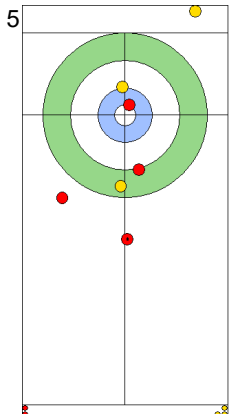

WED 24 APR 2024
Start Time 10:00

Round Robin Session 13
Group A - Sheet B

Game - Shot by Shot

End 1 ● JPN - Japan 0 + 0 (this end) = 0 ⊗ TUR - Türkiye 0 + 1 (this end) = 1

Prepositioned Stones

JPN: UENO M
Draw ⤵ 100%

TUR: YILDIZ D
Draw ⤵ 50%

JPN: YAMAGUCHI T
Draw ⤵ 50%

TUR: CAKIR BO
Double Take-out ⤵ 25%

JPN: YAMAGUCHI T
Guard ⤵ 100%

TUR: CAKIR BO
Double Take-out ⤵ 0%

JPN: YAMAGUCHI T
Draw ⤵ 75%

TUR: CAKIR BO
Double Take-out ⤵ 75%