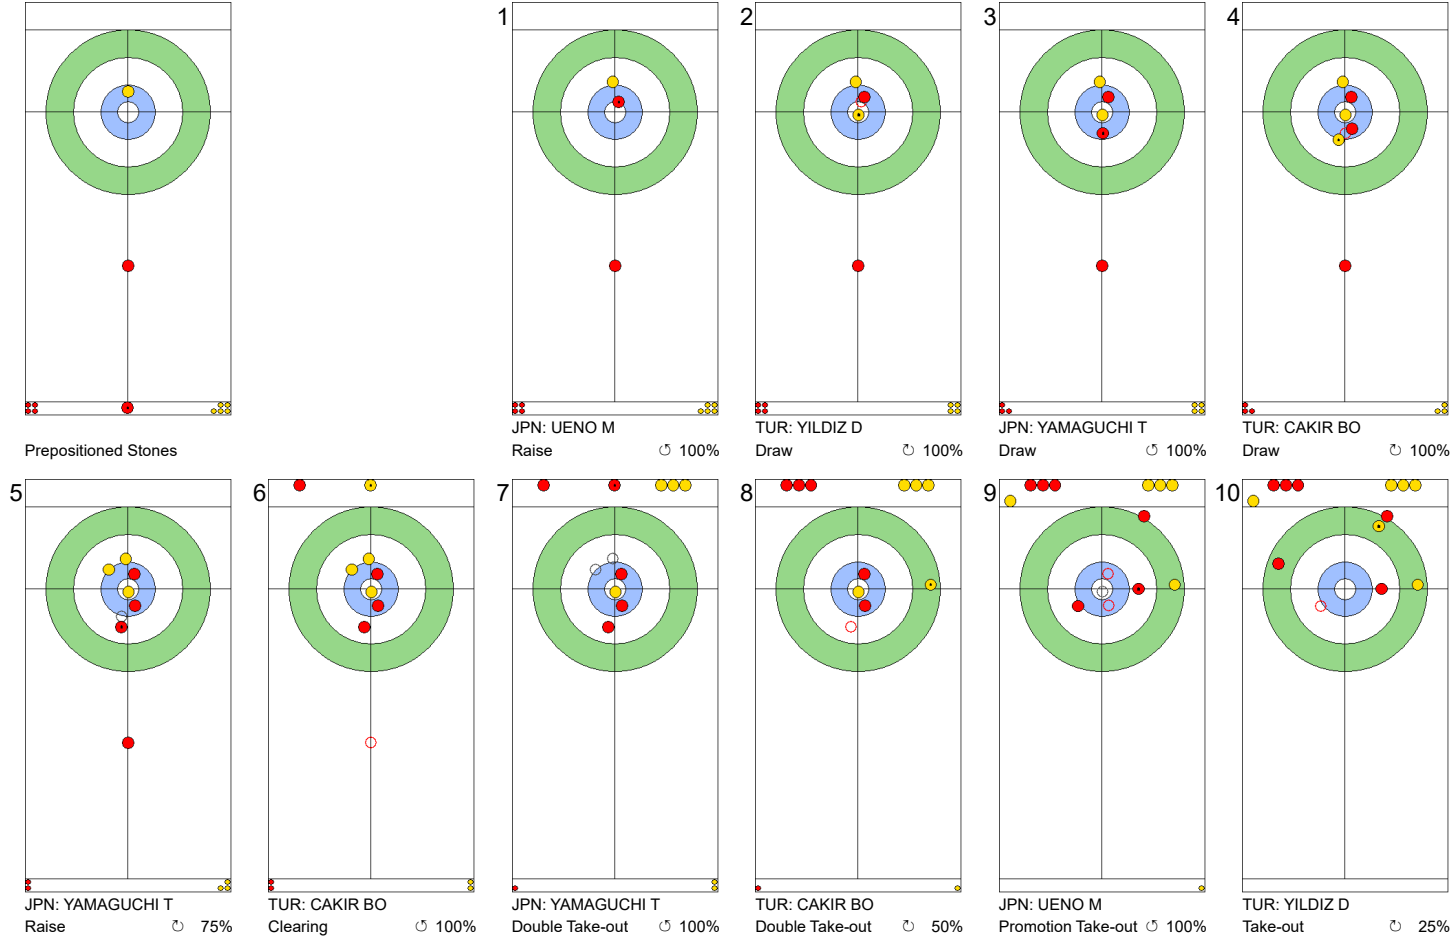

TUR: YILDIZ D
Draw ⤵ 50%

JPN: YAMAGUCHI T
Draw ⤵ 50%

TUR: CAKIR BO
Double Take-out ⤵ 25%

JPN: YAMAGUCHI T
Guard ⤵ 100%

TUR: CAKIR BO
Double Take-out ⤵ 0%

JPN: YAMAGUCHI T
Draw ⤵ 75%

TUR: CAKIR BO
Double Take-out ⤵ 75%

JPN: UENO M
Draw ⤵ 75%

TUR: YILDIZ D
Raise ⤵ 100%

	JPN	TUR
Total Score	0	1
Time left	19:13	19:23

Legend:
↻ Clockwise ↻ Counter-clockwise - Not considered

WED 24 APR 2024
Start Time 10:00

Round Robin Session 13
Group A - Sheet B

Game - Shot by Shot

End 3 ● JPN - Japan 2 + 1 (this end) = 3 ⊗ TUR - Türkiye 1 + 0 (this end) = 1

	JPN	TUR
Total Score	3	1
Time left	14:24	13:11

Legend:
↻ Clockwise ↺ Counter-clockwise - Not considered

WED 24 APR 2024
Start Time 10:00

Round Robin Session 13
Group A - Sheet B

Game - Shot by Shot

	JPN	TUR
Total Score	4	1
Time left	11:41	10:26

Legend:
 ↻ Clockwise ↺ Counter-clockwise - Not considered

Game - Shot by Shot

End 5 **JPN - Japan 4 + 0 (this end) = 4** **TUR - Türkiye 1 + 3 (this end) = 4**