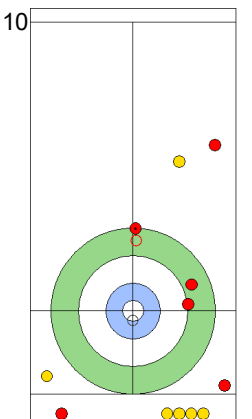

EST: KALDVEE M
Draw 75%

GER: TOTZEK S
Draw 75%

EST: LILL H
Clearing 100%

GER: TOTZEK S
Guard 75%

EST: LILL H
Double Take-out 50%

GER: TOTZEK S
Guard 50%

EST: LILL H
Double Take-out 100%

GER: KAPP L
Draw 75%