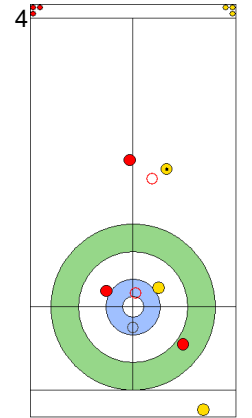

Prepositioned Stones

EST: KALDVEE M
Draw 100%

GER: KAPP L
Draw 50%

EST: LILL H
Guard 50%

GER: TOTZEK S
Double Take-out 0%

EST: LILL H
Take-out 0%

GER: TOTZEK S
Draw 75%

EST: LILL H
Hit and Roll 50%