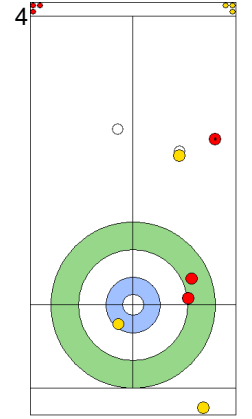

EST: LILL H
Clearing 100%