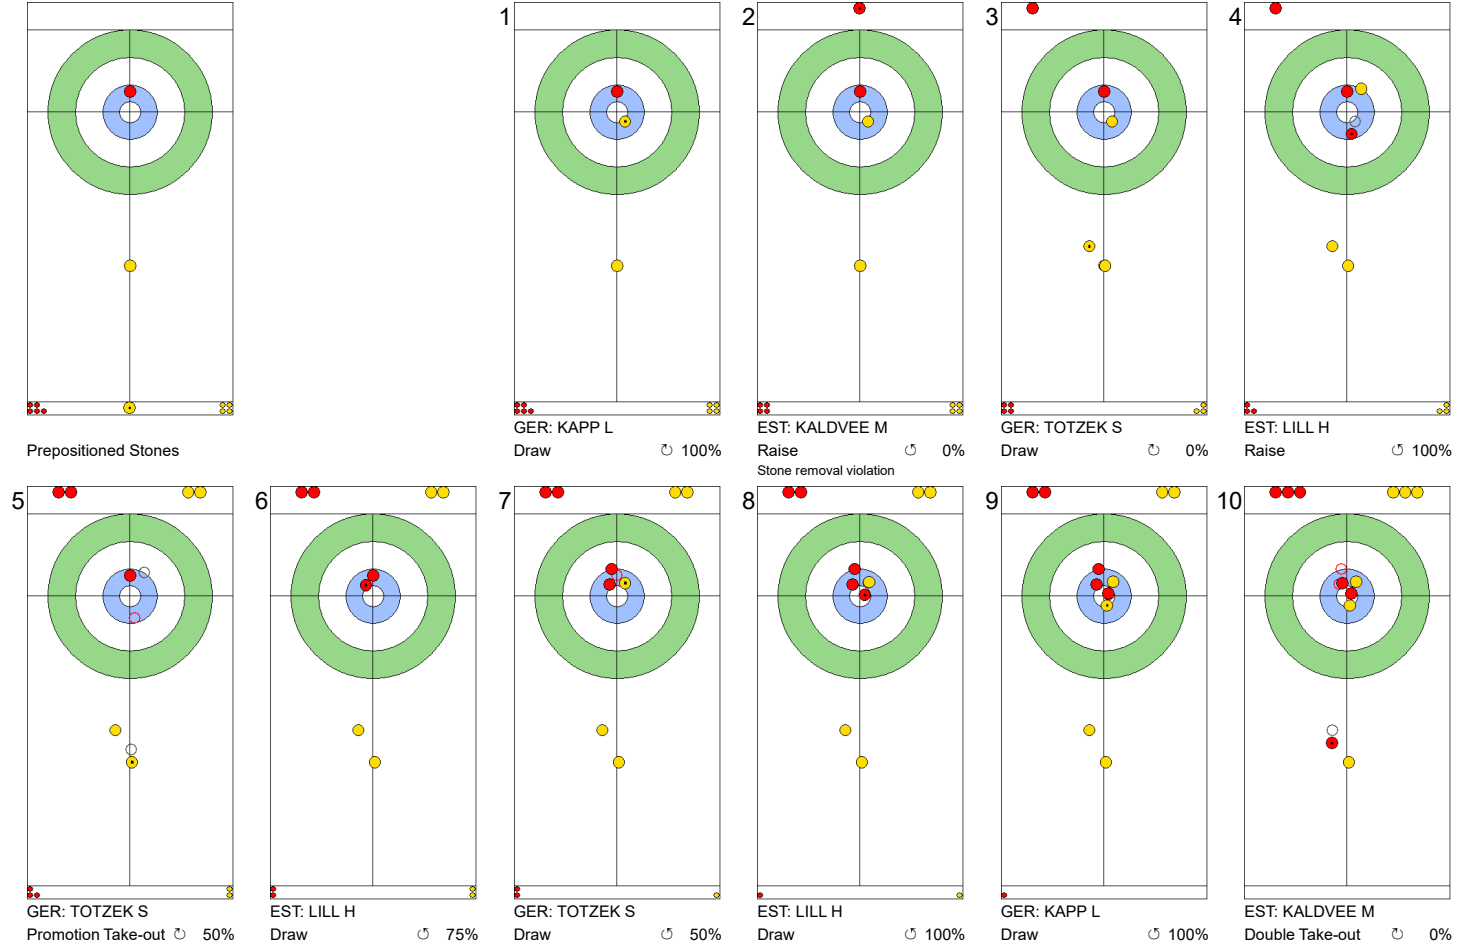

GER: TOTZEK S
Draw 75%

EST: KALDVEE M
Draw 25%

GER: KAPP L
Draw 0%

	EST	GER
Total Score	2	1
Time left	18:56	17:00

Legend:
 ↻ Clockwise ↺ Counter-clockwise - Not considered

WED 24 APR 2024
Start Time 10:00

Round Robin Session 13
Group A - Sheet C

Game - Shot by Shot

End 3 **EST - Estonia 2 + 1 (this end) = 3** **GER - Germany 1 + 0 (this end) = 1**

	EST	GER
Total Score	3	1
Time left	16:47	14:51

Legend:
 Clockwise
  Counter-clockwise
 - Not considered