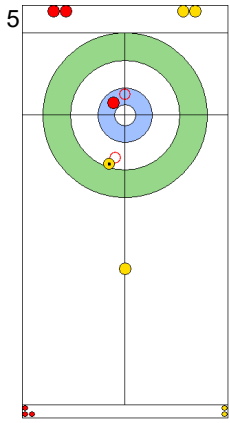

WED 24 APR 2024
Start Time 10:00

Round Robin Session 13
Group A - Sheet C

Game - Shot by Shot

End 1 **EST - Estonia** 0 + 2 (this end) = 2 **GER - Germany** 0 + 0 (this end) = 0

Prepositioned Stones

GER: KAPP L
Draw ⌚ 100%

EST: KALDVEE M
Draw ⌚ 0%

GER: TOTZEK S
Draw ⌚ 75%

EST: LILL H
Double Take-out ⌚ 100%

GER: TOTZEK S
Double Take-out ⌚ 50%

EST: LILL H
Draw ⌚ 75%

GER: TOTZEK S
Promotion Take-out ⌚ 50%

EST: LILL H
Draw ⌚ 0%

GER: KAPP L
Draw ⌚ 0%