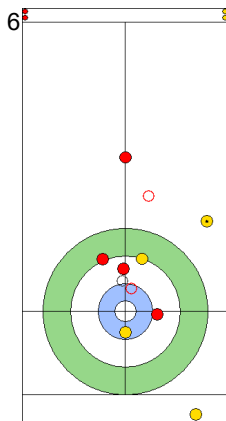

DEN: LANDER J  
Draw ⌚ 75%

SUI: SCHWALLER B  
Draw ⌚ 75%

DEN: HOLTERMANN H  
Draw ⌚ 100%

SUI: SCHWALLER Y  
Draw ⌚ 75%

DEN: HOLTERMANN H  
Guard ⌚ 75%

SUI: SCHWALLER Y  
Promotion Take-out ⌚ 100%

DEN: HOLTERMANN H  
Double Take-out ⌚ 100%

SUI: SCHWALLER Y  
Wick / Soft Peeling ⌚ 100%

DEN: LANDER J  
Promotion Take-out ⌚ 100%

SUI: SCHWALLER B  
Draw ⌚ 100%  
Measurement

	DEN	SUI
Total Score	3	1
Time left	12:13	9:13

**Legend:**  
 ⌚ Clockwise      ⌚ Counter-clockwise      - Not considered