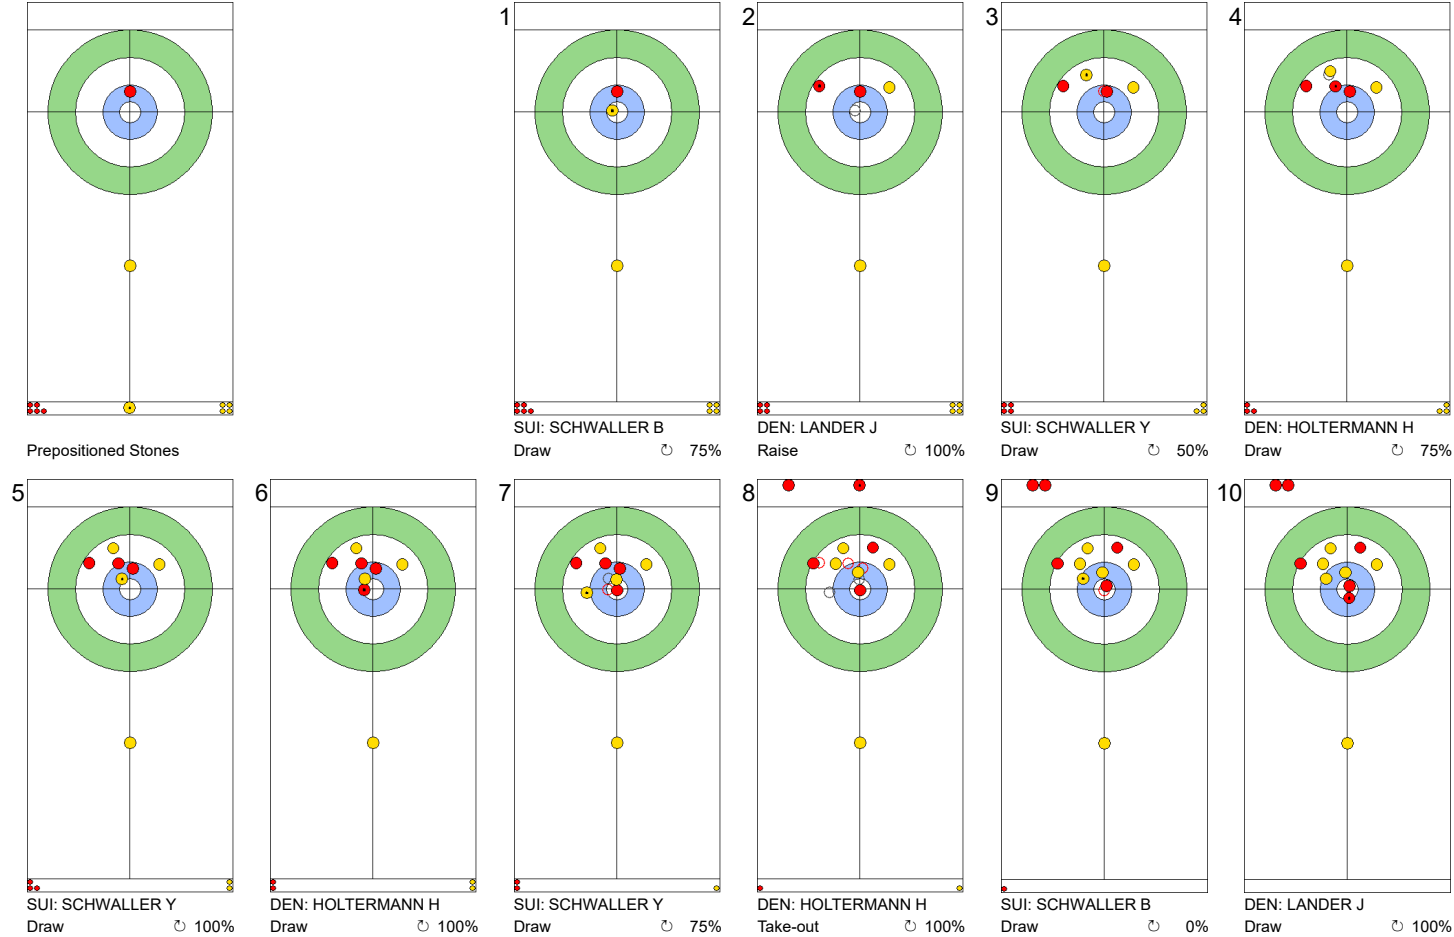

DEN: LANDER J  
Draw ⌚ 75%

SUI: SCHWALLER B  
Draw ⌚ 75%

DEN: HOLTERMANN H  
Draw ⌚ 100%

SUI: SCHWALLER Y  
Draw ⌚ 75%

DEN: HOLTERMANN H  
Guard ⌚ 75%

SUI: SCHWALLER Y  
Promotion Take-out ⌚ 100%

DEN: HOLTERMANN H  
Double Take-out ⌚ 100%

SUI: SCHWALLER Y  
Wick / Soft Peeling ⌚ 100%

DEN: LANDER J  
Promotion Take-out ⌚ 100%

SUI: SCHWALLER B  
Draw ⌚ 100%  
Measurement

	DEN	SUI
Total Score	3	1
Time left	12:13	9:13

**Legend:**  
 ⌚ Clockwise      ⌚ Counter-clockwise      - Not considered

WED 24 APR 2024  
Start Time 10:00

Round Robin Session 13  
Group A - Sheet E

Game - Shot by Shot

End 5 **DEN - Denmark** 3 + 2 (this end) = 5 **SUI - Switzerland** 1 + 0 (this end) = 1

	DEN	SUI
Total Score	5	1
Time left	9:36	8:00

**Legend:**  
 Clockwise      Counter-clockwise      - Not considered

WED 24 APR 2024  
Start Time 10:00

Round Robin Session 13  
Group A - Sheet E

Game - Shot by Shot

End 6 **DEN - Denmark 5 + 0 (this end) = 5** **SUI - Switzerland 1 + 3 (this end) = 4**