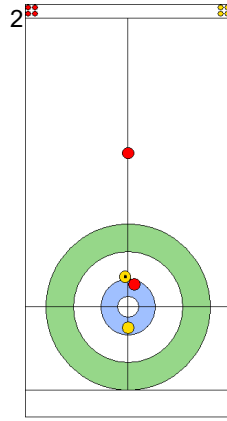

### Game - Shot by Shot

**End 3**   ● **DEN - Denmark**   2 + 1 (this end) = 3      ● **SUI - Switzerland**   0 + 0 (this end) = 0

	DEN	SUI
Total Score	3	0
Time left	16:01	12:16

**Legend:**  
 ↻ Clockwise      ↻ Counter-clockwise      - Not considered

DEN: LANDER J  
Draw ⌚ 75%

SUI: SCHWALLER B  
Draw ⌚ 75%

DEN: HOLTERMANN H  
Draw ⌚ 100%

SUI: SCHWALLER Y  
Draw ⌚ 75%

DEN: HOLTERMANN H  
Guard ⌚ 75%

SUI: SCHWALLER Y  
Promotion Take-out ⌚ 100%

DEN: HOLTERMANN H  
Double Take-out ⌚ 100%

SUI: SCHWALLER Y  
Wick / Soft Peeling ⌚ 100%

DEN: LANDER J  
Promotion Take-out ⌚ 100%

SUI: SCHWALLER B  
Draw ⌚ 100%  
Measurement

	DEN	SUI
Total Score	3	1
Time left	12:13	9:13

**Legend:**  
 ⌚ Clockwise      ⌚ Counter-clockwise      - Not considered