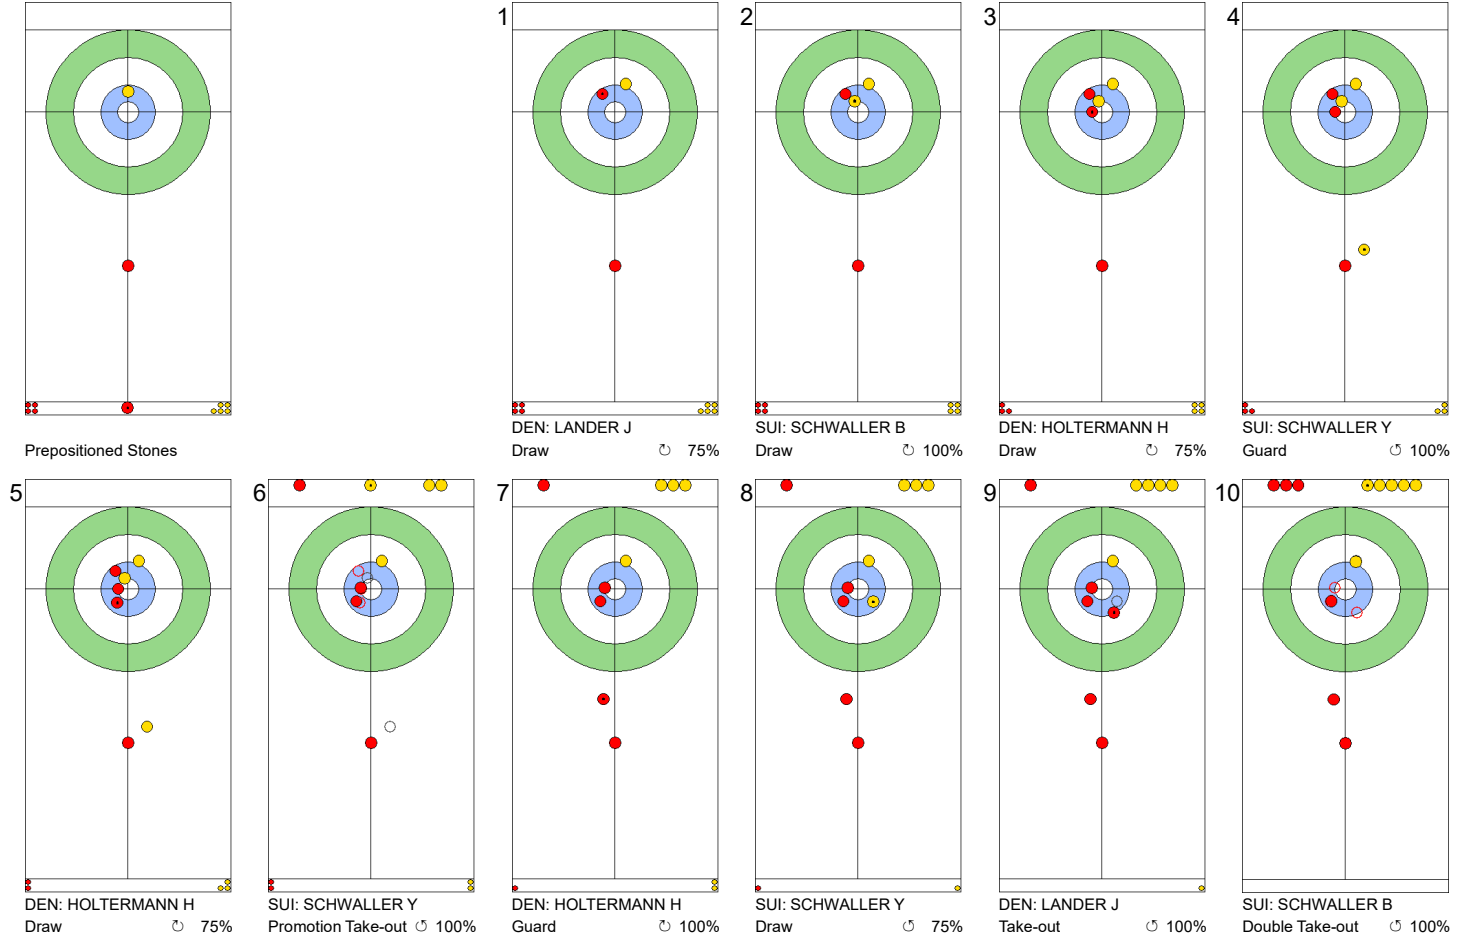

WED 24 APR 2024  
Start Time 10:00

Round Robin Session 13  
Group A - Sheet E

Game - Shot by Shot

End 1 **DEN - Denmark** 0 + 1 (this end) = 1 **SUI - Switzerland** 0 + 0 (this end) = 0

	DEN	SUI
Total Score	1	0
Time left	20:51	18:44

**Legend:**  
 Clockwise      Counter-clockwise      - Not considered

### Game - Shot by Shot

**End 3**   ● **DEN - Denmark**   2 + 1 (this end) = 3      ● **SUI - Switzerland**   0 + 0 (this end) = 0

	DEN	SUI
Total Score	3	0
Time left	16:01	12:16

**Legend:**  
 ↻ Clockwise      ↻ Counter-clockwise      - Not considered

SUI: SCHWALLER Y  
Wick / Soft Peeling ⌚ 100%

DEN: LANDER J  
Promotion Take-out ⌚ 100%

SUI: SCHWALLER B  
Draw ⌚ 100%  
Measurement

	DEN	SUI
Total Score	3	1
Time left	12:13	9:13

**Legend:**  
 ⌚ Clockwise      ⌚ Counter-clockwise      - Not considered