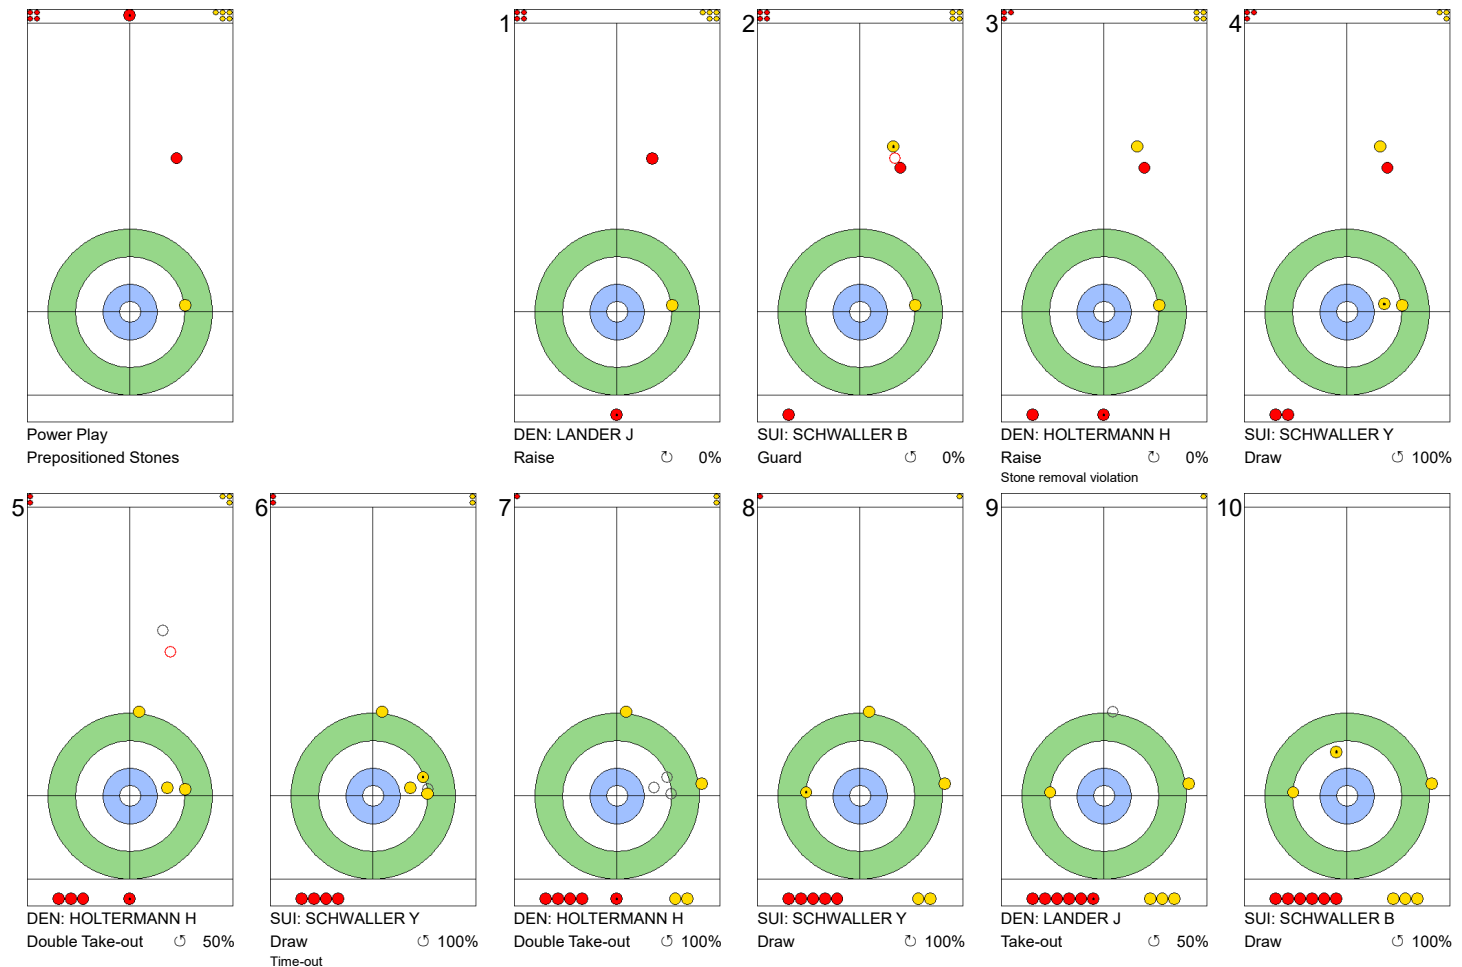

SUI: SCHWALLER Y  
Wick / Soft Peeling ⌚ 100%

DEN: LANDER J  
Promotion Take-out ⌚ 100%

SUI: SCHWALLER B  
Draw ⌚ 100%  
Measurement

	DEN	SUI
Total Score	3	1
Time left	12:13	9:13

**Legend:**  
 ⌚ Clockwise      ⌚ Counter-clockwise      - Not considered

WED 24 APR 2024  
Start Time 10:00

Round Robin Session 13  
Group A - Sheet E

Game - Shot by Shot

End 5 **DEN - Denmark** 3 + 2 (this end) = 5 **SUI - Switzerland** 1 + 0 (this end) = 1

	DEN	SUI
Total Score	5	1
Time left	9:36	8:00

**Legend:**  
 Clockwise      Counter-clockwise      - Not considered

WED 24 APR 2024  
Start Time 10:00

Round Robin Session 13  
Group A - Sheet E

Game - Shot by Shot

End 6 **DEN - Denmark 5 + 0 (this end) = 5** **SUI - Switzerland 1 + 3 (this end) = 4**

	DEN	SUI
Total Score	5	4
Time left	6:49	5:44

**Legend:**  
 Clockwise     
  Counter-clockwise     
 - Not considered

WED 24 APR 2024  
Start Time 10:00

Round Robin Session 13  
Group A - Sheet E

Game - Shot by Shot