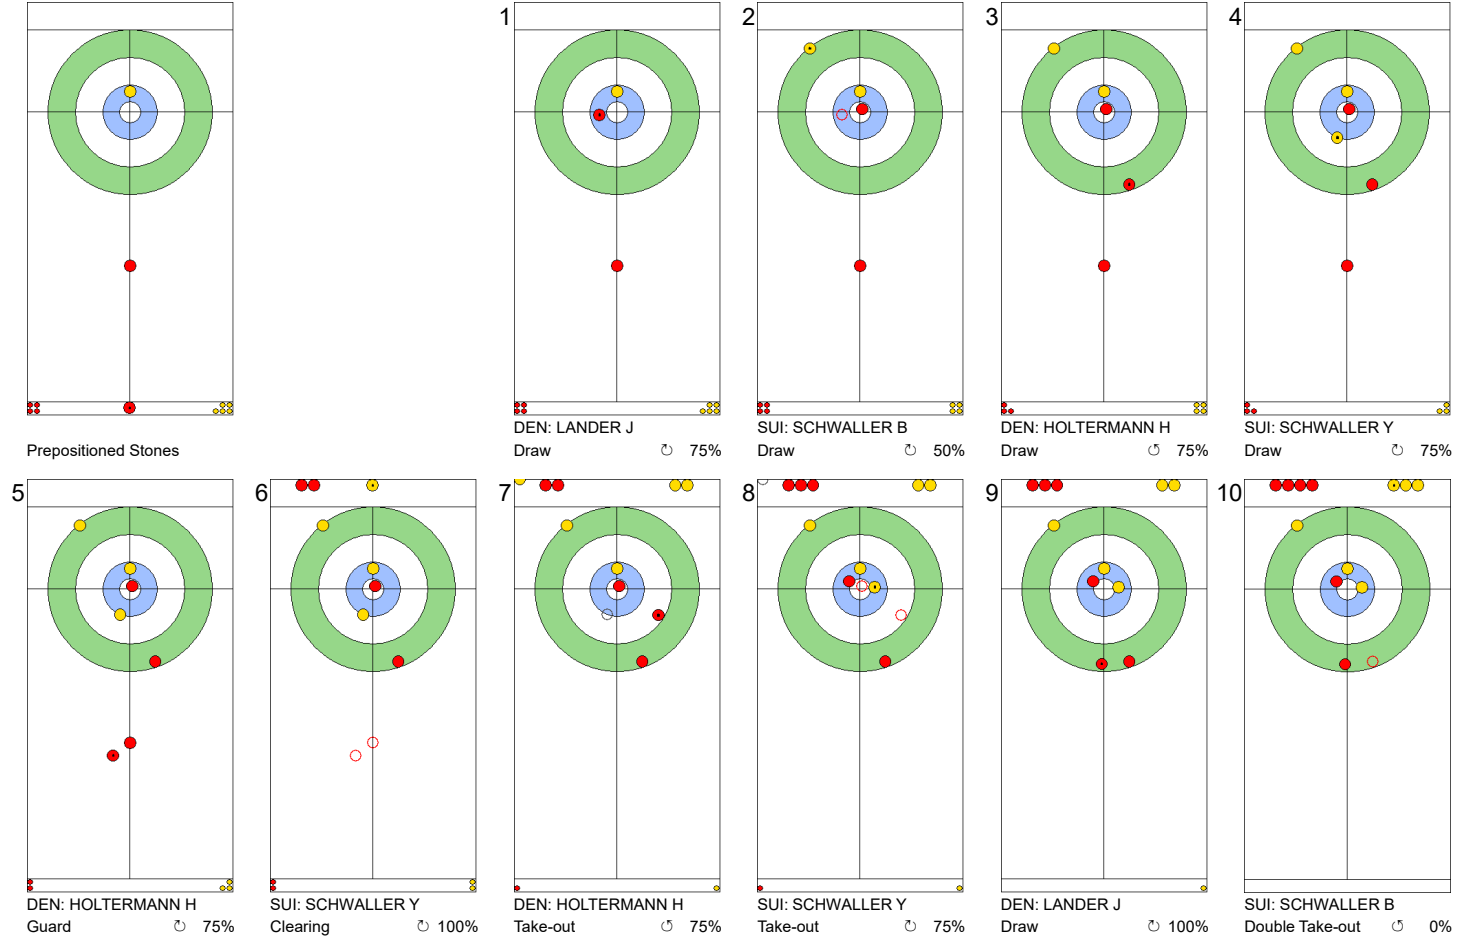

WED 24 APR 2024  
Start Time 10:00

Round Robin Session 13  
Group A - Sheet E

Game - Shot by Shot

End 1 **DEN - Denmark** 0 + 1 (this end) = 1 **SUI - Switzerland** 0 + 0 (this end) = 0

	DEN	SUI
Total Score	1	0
Time left	20:51	18:44

**Legend:**  
 Clockwise      Counter-clockwise      - Not considered

### Game - Shot by Shot

**End 3**   ● **DEN - Denmark**   2 + 1 (this end) = 3      ● **SUI - Switzerland**   0 + 0 (this end) = 0

	DEN	SUI
Total Score	3	0
Time left	16:01	12:16

**Legend:**  
 ↻ Clockwise      ↻ Counter-clockwise      - Not considered

SUI: SCHWALLER Y  
Wick / Soft Peeling ⌚ 100%

DEN: LANDER J  
Promotion Take-out ⌚ 100%

SUI: SCHWALLER B  
Draw ⌚ 100%  
Measurement

	DEN	SUI
Total Score	3	1
Time left	12:13	9:13

**Legend:**  
 ⌚ Clockwise      ⌚ Counter-clockwise      - Not considered