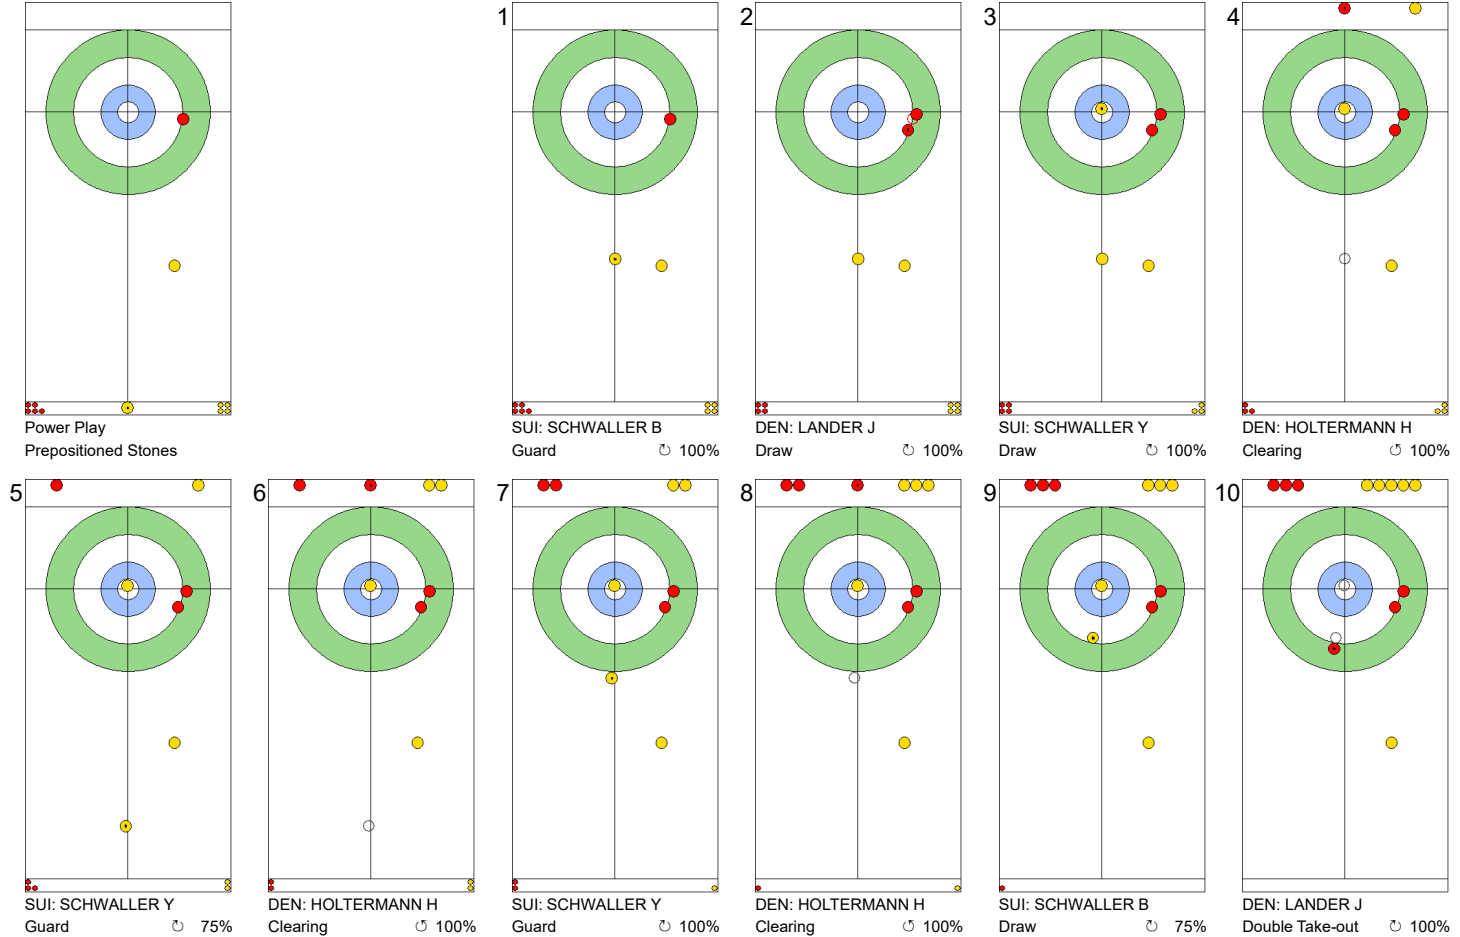

WED 24 APR 2024  
Start Time 10:00

Round Robin Session 13  
Group A - Sheet E

Game - Shot by Shot

End 5 **DEN - Denmark** 3 + 2 (this end) = 5 **SUI - Switzerland** 1 + 0 (this end) = 1

	DEN	SUI
Total Score	5	1
Time left	9:36	8:00

**Legend:**  
 Clockwise      Counter-clockwise      - Not considered

WED 24 APR 2024  
Start Time 10:00

Round Robin Session 13  
Group A - Sheet E

Game - Shot by Shot

End 6 **DEN - Denmark 5 + 0 (this end) = 5** **SUI - Switzerland 1 + 3 (this end) = 4**

	DEN	SUI
Total Score	5	4
Time left	6:49	5:44

**Legend:**  
 Clockwise     
  Counter-clockwise     
 - Not considered

WED 24 APR 2024  
Start Time 10:00

Round Robin Session 13  
Group A - Sheet E

Game - Shot by Shot

End 7 **DEN - Denmark 5 + 3 (this end) = 8** **SUI - Switzerland 4 + 0 (this end) = 4**

	DEN	SUI
Total Score	8	4
Time left	4:00	4:56

**Legend:**  
 Clockwise      Counter-clockwise      - Not considered