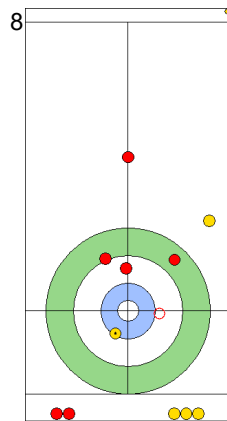

DEN: LANDER J  
Draw ⌚ 75%

SUI: SCHWALLER B  
Draw ⌚ 75%

DEN: HOLTERMANN H  
Draw ⌚ 100%

SUI: SCHWALLER Y  
Draw ⌚ 75%

DEN: HOLTERMANN H  
Guard ⌚ 75%

SUI: SCHWALLER Y  
Promotion Take-out ⌚ 100%

DEN: HOLTERMANN H  
Double Take-out ⌚ 100%

SUI: SCHWALLER Y  
Wick / Soft Peeling ⌚ 100%

DEN: LANDER J  
Promotion Take-out ⌚ 100%

SUI: SCHWALLER B  
Draw ⌚ 100%  
Measurement

	DEN	SUI
Total Score	3	1
Time left	12:13	9:13

**Legend:**  
 ⌚ Clockwise      ⌚ Counter-clockwise      - Not considered