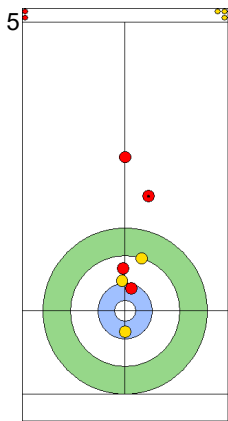

DEN: LANDER J  
Draw ⌚ 75%

SUI: SCHWALLER B  
Draw ⌚ 75%

DEN: HOLTERMANN H  
Draw ⌚ 100%

SUI: SCHWALLER Y  
Draw ⌚ 75%

DEN: HOLTERMANN H  
Guard ⌚ 75%

SUI: SCHWALLER Y  
Promotion Take-out ⌚ 100%

DEN: HOLTERMANN H  
Double Take-out ⌚ 100%

SUI: SCHWALLER Y  
Wick / Soft Peeling ⌚ 100%

DEN: LANDER J  
Promotion Take-out ⌚ 100%

SUI: SCHWALLER B  
Draw ⌚ 100%  
Measurement

	DEN	SUI
Total Score	3	1
Time left	12:13	9:13

**Legend:**  
 ⌚ Clockwise      ⌚ Counter-clockwise      - Not considered