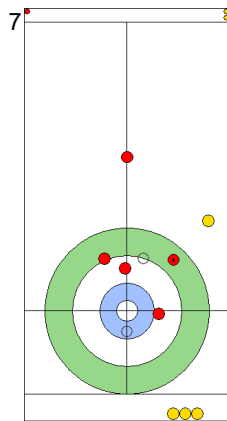

DEN: LANDER J  
Draw ⌚ 75%

SUI: SCHWALLER B  
Draw ⌚ 75%

DEN: HOLTERMANN H  
Draw ⌚ 100%

SUI: SCHWALLER Y  
Draw ⌚ 75%

DEN: HOLTERMANN H  
Guard ⌚ 75%

SUI: SCHWALLER Y  
Promotion Take-out ⌚ 100%

DEN: HOLTERMANN H  
Double Take-out ⌚ 100%

SUI: SCHWALLER Y  
Wick / Soft Peeling ⌚ 100%

DEN: LANDER J  
Promotion Take-out ⌚ 100%

SUI: SCHWALLER B  
Draw ⌚ 100%  
Measurement

	DEN	SUI
Total Score	3	1
Time left	12:13	9:13

**Legend:**  
 ⌚ Clockwise      ⌚ Counter-clockwise      - Not considered