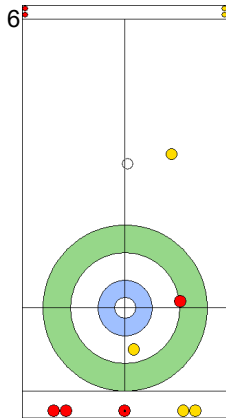

ITA: DE ZANNA F
Clearing ⌚ 100%