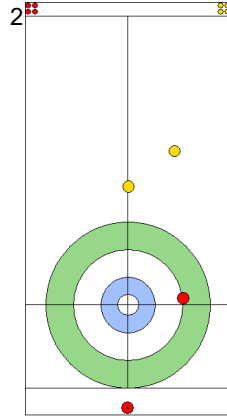

ITA: CONSTANTINI S
Wick / Soft Peeling ⌚ 0%