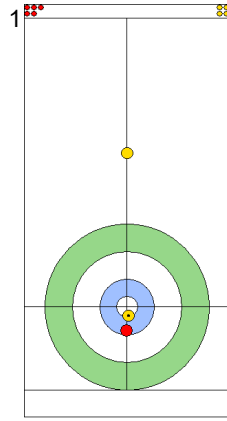

GER: KAPP L
Draw ⌚ 75%