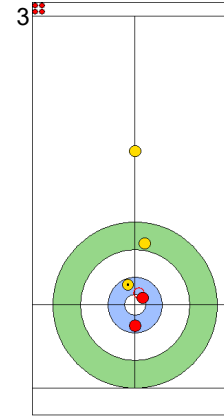

THU 25 APR 2024  
Start Time 14:00

Round Robin Session 17  
Group A - Sheet D

Game - Shot by Shot

End 2 **ITA - Italy** 0 + 1 (this end) = 1 **GER - Germany** 2 + 0 (this end) = 2

Prepositioned Stones

GER: KAPP L  
Draw ⤴ 50%

ITA: CONSTANTINI S  
Draw ⤴ 100%

GER: TOTZEK S  
Draw ⤴ 75%

ITA: DE ZANNA F  
Raise ⤴ 25%

GER: TOTZEK S  
Raise ⤴ 50%

ITA: DE ZANNA F  
Raise ⤴ 25%

GER: TOTZEK S  
Raise ⤴ 100%

ITA: DE ZANNA F  
Double Take-out ⤴ 0%

GER: KAPP L  
Draw ⤴ 75%

ITA: CONSTANTINI S  
Double Take-out ⤴ 100%

	ITA	GER
Total Score	1	2
Time left	16:50	16:24

**Legend:**  
 ⤴ Clockwise      ⤵ Counter-clockwise      - Not considered

Game - Shot by Shot