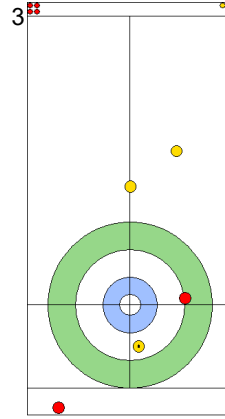

GER: TOTZEK S
Draw ⌚ 50%