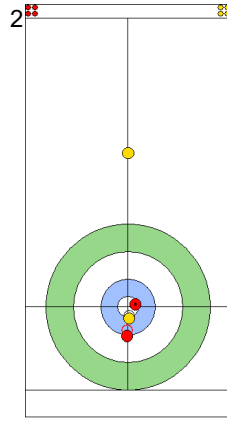

ITA: CONSTANTINI S
Raise ⌚ 100%