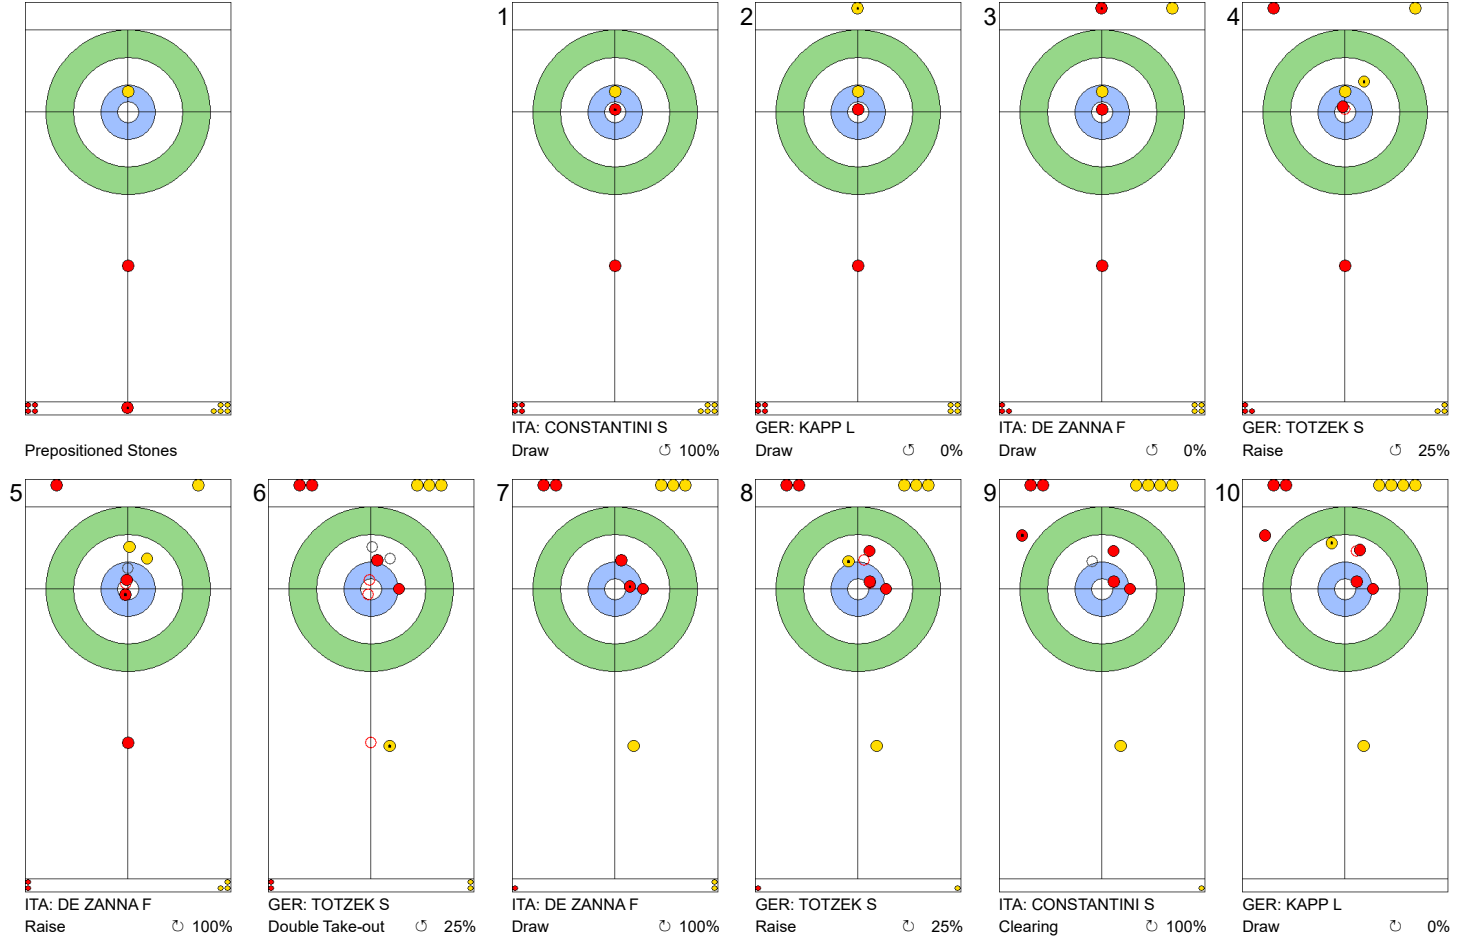

GER: TOTZEK S  
Double Take-out ⌚ 75%

ITA: DE ZANNA F  
Take-out ⌚ 100%

GER: TOTZEK S  
Double Take-out ⌚ 50%

ITA: DE ZANNA F  
Take-out ⌚ 100%

GER: KAPP L  
Draw ⌚ 100%

ITA: CONSTANTINI S  
Promotion Take-out ⌚ 100%

	ITA	GER
Total Score	3	4
Time left	9:27	11:26

**Legend:**  
 Clockwise     
 Counter-clockwise     
 - Not considered

### Game - Shot by Shot

**End 5**   **ITA - Italy** 3 + 3 (this end) = 6      **GER - Germany** 4 + 0 (this end) = 4

	ITA	GER
Total Score	6	4
Time left	7:26	9:29

**Legend:**  
 Clockwise     
  Counter-clockwise     
 - Not considered

THU 25 APR 2024  
Start Time 14:00

Round Robin Session 17  
Group A - Sheet D

Game - Shot by Shot

End 7 **ITA - Italy 7 + 0 (this end) = 7** **GER - Germany 4 + 2 (this end) = 6**

	ITA	GER
Total Score	7	6
Time left	2:12	3:03