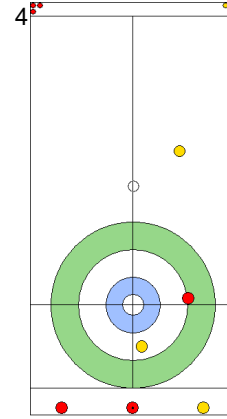

ITA: DE ZANNA F
Clearing ⌚ 100%