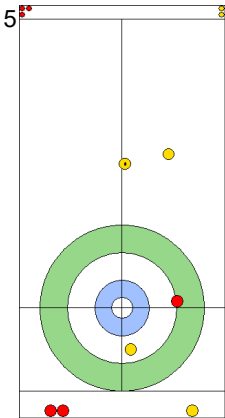

GER: TOTZEK S
Guard ⌚ 100%