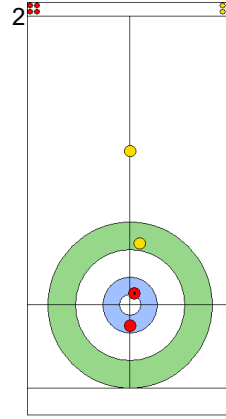

THU 25 APR 2024  
Start Time 14:00

Round Robin Session 17  
Group A - Sheet D

Game - Shot by Shot

End 2 **ITA - Italy** 0 + 1 (this end) = 1 **GER - Germany** 2 + 0 (this end) = 2

Prepositioned Stones

GER: KAPP L  
Draw ⤴ 50%

ITA: CONSTANTINI S  
Draw ⤴ 100%

GER: TOTZEK S  
Draw ⤴ 75%

ITA: DE ZANNA F  
Raise ⤴ 25%

GER: TOTZEK S  
Raise ⤴ 50%

ITA: DE ZANNA F  
Raise ⤴ 25%

GER: TOTZEK S  
Raise ⤴ 100%

ITA: DE ZANNA F  
Double Take-out ⤴ 0%

GER: KAPP L  
Draw ⤴ 75%

ITA: CONSTANTINI S  
Double Take-out ⤴ 100%

	ITA	GER
Total Score	1	2
Time left	16:50	16:24

**Legend:**  
 ⤴ Clockwise      ⤵ Counter-clockwise      - Not considered

Game - Shot by Shot