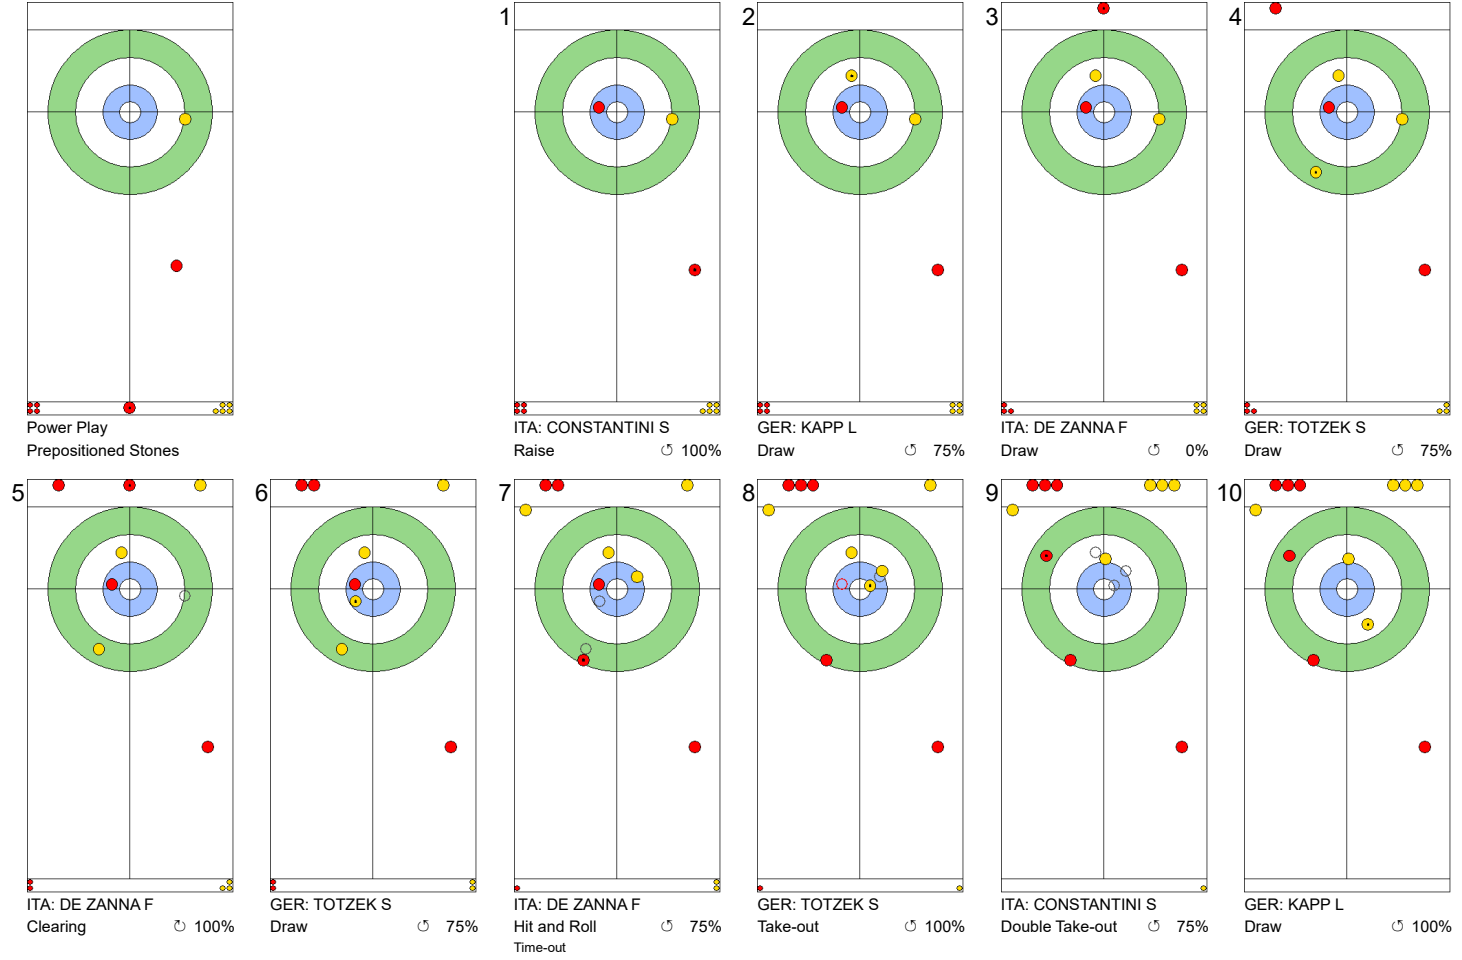

### Game - Shot by Shot

**End 5**   **ITA - Italy** 3 + 3 (this end) = 6      **GER - Germany** 4 + 0 (this end) = 4

	ITA	GER
Total Score	6	4
Time left	7:26	9:29

**Legend:**  
 Clockwise     
  Counter-clockwise     
 - Not considered

THU 25 APR 2024  
Start Time 14:00

Round Robin Session 17  
Group A - Sheet D

Game - Shot by Shot

End 7 **ITA - Italy 7 + 0 (this end) = 7** **GER - Germany 4 + 2 (this end) = 6**

	ITA	GER
Total Score	7	6
Time left	2:12	3:03