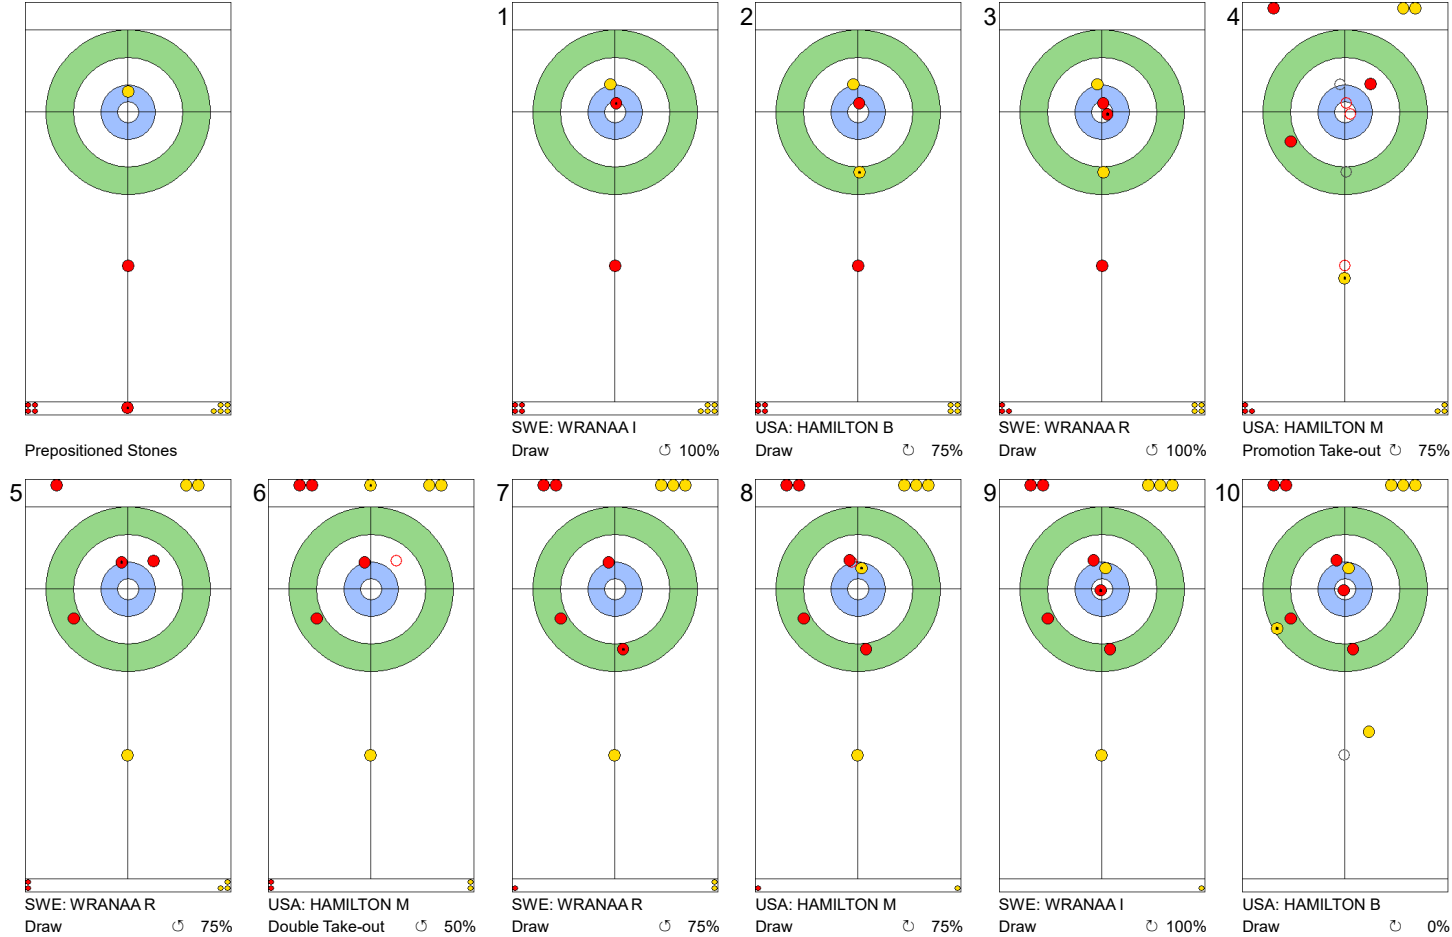

SAT 20 APR 2024  
Start Time 14:00

Round Robin Session 2  
Group B - Sheet C

Game - Shot by Shot

End 1 **SWE - Sweden 0 + 1 (this end) = 1** **USA - United States 0 + 0 (this end) = 0**

	SWE	USA
Total Score	1	0
Time left	20:41	20:09

**Legend:**  
 Clockwise     
  Counter-clockwise     
 - Not considered

SAT 20 APR 2024  
Start Time 14:00

Round Robin Session 2  
Group B - Sheet C

Game - Shot by Shot

End 2 **SWE - Sweden 1 + 0 (this end) = 1** **USA - United States 0 + 1 (this end) = 1**