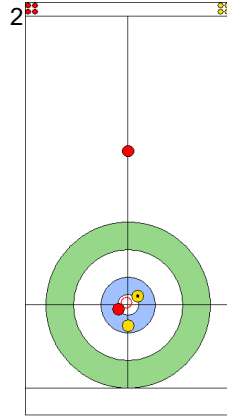

USA: HAMILTON B
Draw ⤵ 75%