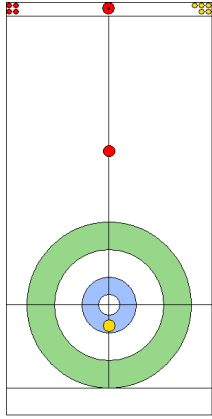

SAT 20 APR 2024  
Start Time 14:00

Round Robin Session 2  
Group B - Sheet C

Game - Shot by Shot

End 1 **SWE - Sweden 0 + 1 (this end) = 1** **USA - United States 0 + 0 (this end) = 0**

	SWE	USA
Total Score	1	0
Time left	20:41	20:09

**Legend:**  
 Clockwise     
  Counter-clockwise     
 - Not considered

SAT 20 APR 2024  
Start Time 14:00

Round Robin Session 2  
Group B - Sheet C

Game - Shot by Shot

End 2 **SWE - Sweden 1 + 0 (this end) = 1** **USA - United States 0 + 1 (this end) = 1**