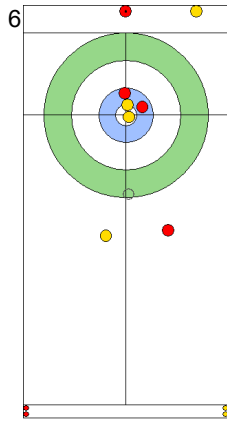

SAT 20 APR 2024  
Start Time 14:00

Round Robin Session 2  
Group B - Sheet C

Game - Shot by Shot

End 3 **SWE - Sweden 1 + 0 (this end) = 1** **USA - United States 1 + 2 (this end) = 3**

Prepositioned Stones

USA: HAMILTON B  
Draw 100%

SWE: WRANAA I  
Draw 50%

USA: HAMILTON M  
Draw 100%

SWE: WRANAA R  
Raise 25%

USA: HAMILTON M  
Guard 75%

SWE: WRANAA R  
Double Take-out 50%

USA: HAMILTON M  
Guard 75%

SWE: WRANAA R  
Promotion Take-out 75%

USA: HAMILTON B  
Draw 75%

SWE: WRANAA I  
Promotion Take-out 0%

	SWE	USA
Total Score	1	3
Time left	15:15	15:57

**Legend:**  
 Clockwise     
  Counter-clockwise     
 - Not considered

Game - Shot by Shot