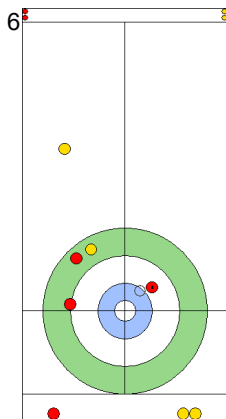

SWE: WRANAA R
Hit and Roll ⌚ 100%