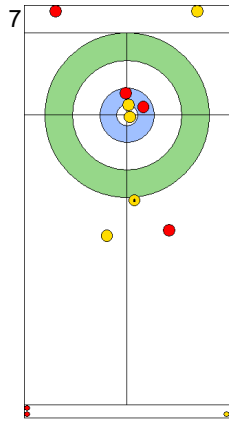

SAT 20 APR 2024  
Start Time 14:00

Round Robin Session 2  
Group B - Sheet C

Game - Shot by Shot

End 3 **SWE - Sweden 1 + 0 (this end) = 1** **USA - United States 1 + 2 (this end) = 3**

Prepositioned Stones

USA: HAMILTON B  
Draw 100%

SWE: WRANAA I  
Draw 50%

USA: HAMILTON M  
Draw 100%

SWE: WRANAA R  
Raise 25%

USA: HAMILTON M  
Guard 75%

SWE: WRANAA R  
Double Take-out 50%

USA: HAMILTON M  
Guard 75%

SWE: WRANAA R  
Promotion Take-out 75%

USA: HAMILTON B  
Draw 75%

SWE: WRANAA I  
Promotion Take-out 0%

	SWE	USA
Total Score	1	3
Time left	15:15	15:57

**Legend:**  
 Clockwise     
  Counter-clockwise     
 - Not considered

Game - Shot by Shot