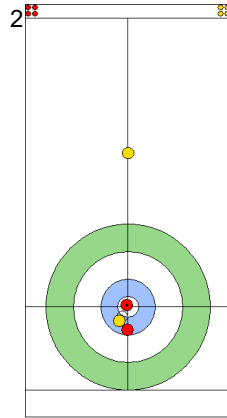

SWE: WRANAA I
Draw 100%