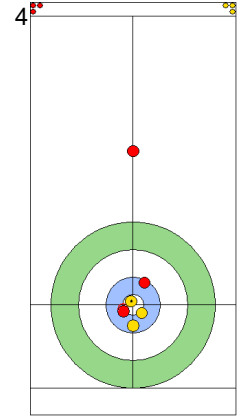

**Legend:**  
 Clockwise     
  Counter-clockwise     
 - Not considered

SAT 20 APR 2024  
Start Time 14:00

Round Robin Session 2  
Group B - Sheet C

Game - Shot by Shot

End 2 **SWE - Sweden 1 + 0 (this end) = 1** **USA - United States 0 + 1 (this end) = 1**

Prepositioned Stones

SWE: WRANAA I  
Draw ⤵ 100%

USA: HAMILTON B  
Draw ⤵ 75%

SWE: WRANAA R  
Draw ⤵ 75%

USA: HAMILTON M  
Draw ⤵ 100%

SWE: WRANAA R  
Raise ⤵ 75%

USA: HAMILTON M  
Raise ⤵ 100%

SWE: WRANAA R  
Raise ⤵ 100%

USA: HAMILTON M  
Promotion Take-out ⤵ 100%

SWE: WRANAA I  
Draw ⤵ 100%

USA: HAMILTON B  
Raise ⤵ 0%

	SWE	USA
Total Score	1	1
Time left	17:36	17:37

**Legend:**  
 ⤵ Clockwise      ⤴ Counter-clockwise      - Not considered