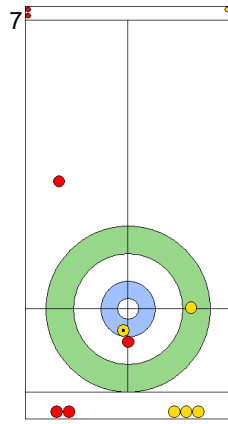

USA: HAMILTON B  
Draw 100%

SWE: WRANAA I  
Draw 100%

USA: HAMILTON M  
Draw 50%

SWE: WRANAA R  
Double Take-out 100%  
Time-out

USA: HAMILTON M  
Draw 100%

SWE: WRANAA R  
Double Take-out 100%

USA: HAMILTON M  
Freeze 75%

SWE: WRANAA R  
Clearing 100%

USA: HAMILTON B  
Draw 75%  
Time-out

SWE: WRANAA I  
Take-out 100%

	SWE	USA
Total Score	6	5
Time left	4:15	3:54

Legend:   
 Clockwise   
 Counter-clockwise   
 - Not considered