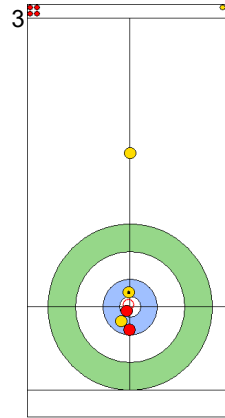

USA: HAMILTON B  
Draw 75%

SWE: WRANAA I  
Promotion Take-out 0%

	SWE	USA
Total Score	1	3
Time left	15:15	15:57

**Legend:**  
 Clockwise     
  Counter-clockwise     
 - Not considered

Game - Shot by Shot

End 4 **SWE - Sweden** 1 + 2 (this end) = 3 **USA - United States** 3 + 0 (this end) = 3

Prepositioned Stones

USA: HAMILTON B  
Draw 100%

SWE: WRANAA I  
Draw 100%

USA: HAMILTON M  
Draw 100%

SWE: WRANAA R  
Draw 75%

USA: HAMILTON M  
Draw 100%

SWE: WRANAA R  
Double Take-out 50%

USA: HAMILTON M  
Guard 50%

SWE: WRANAA R  
Raise 100%

USA: HAMILTON B  
Guard Did not pass the hogline 0%

SWE: WRANAA I  
Draw 100%

	SWE	USA
Total Score	3	3
Time left	13:15	13:12