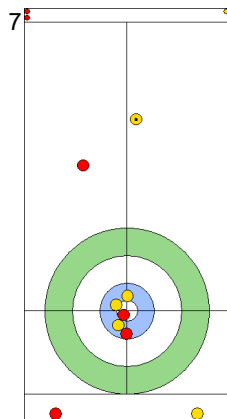

USA: HAMILTON B  
Draw 75%

SWE: WRANAA I  
Promotion Take-out 0%

	SWE	USA
Total Score	1	3
Time left	15:15	15:57

**Legend:**  
 Clockwise     
  Counter-clockwise     
 - Not considered

Game - Shot by Shot

End 4 **SWE - Sweden** 1 + 2 (this end) = 3 **USA - United States** 3 + 0 (this end) = 3

Prepositioned Stones

USA: HAMILTON B  
Draw 100%

SWE: WRANAA I  
Draw 100%

USA: HAMILTON M  
Draw 100%

SWE: WRANAA R  
Draw 75%

USA: HAMILTON M  
Draw 100%

SWE: WRANAA R  
Double Take-out 50%

USA: HAMILTON M  
Guard 50%

SWE: WRANAA R  
Raise 100%

USA: HAMILTON B  
Guard Did not pass the hogline 0%

SWE: WRANAA I  
Draw 100%

	SWE	USA
Total Score	3	3
Time left	13:15	13:12