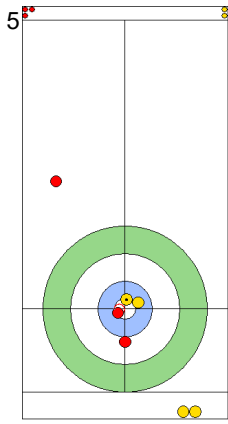

USA: HAMILTON B  
Draw 100%

SWE: WRANAA I  
Draw 100%

USA: HAMILTON M  
Draw 50%

SWE: WRANAA R  
Double Take-out 100%  
Time-out

USA: HAMILTON M  
Draw 100%

SWE: WRANAA R  
Double Take-out 100%

USA: HAMILTON M  
Freeze 75%