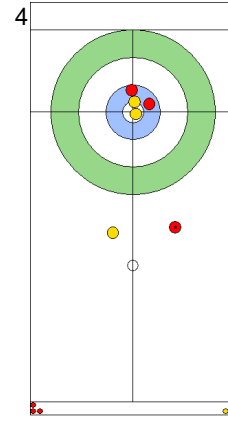

USA: HAMILTON M  
Promotion Take-out ⤵ 100%

SWE: WRANAA I  
Draw ⤵ 100%

USA: HAMILTON B  
Raise ⤵ 0%

	SWE	USA
Total Score	1	1
Time left	17:36	17:37

**Legend:**  
 ⤵ Clockwise      ⤴ Counter-clockwise      - Not considered

SAT 20 APR 2024  
Start Time 14:00

Round Robin Session 2  
Group B - Sheet C

Game - Shot by Shot

End 3 **SWE - Sweden 1 + 0 (this end) = 1** **USA - United States 1 + 2 (this end) = 3**

Prepositioned Stones

USA: HAMILTON B  
Draw 100%

SWE: WRANAA I  
Draw 50%

USA: HAMILTON M  
Draw 100%

SWE: WRANAA R  
Raise 25%

USA: HAMILTON M  
Guard 75%

SWE: WRANAA R  
Double Take-out 50%

USA: HAMILTON M  
Guard 75%

SWE: WRANAA R  
Promotion Take-out 75%

USA: HAMILTON B  
Draw 75%

SWE: WRANAA I  
Promotion Take-out 0%

	SWE	USA
Total Score	1	3
Time left	15:15	15:57

**Legend:**  
 Clockwise     
  Counter-clockwise     
 - Not considered

Game - Shot by Shot