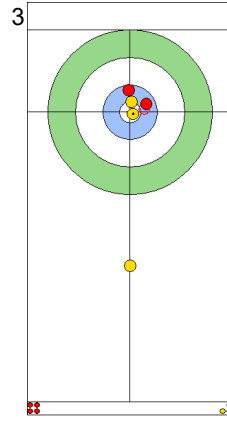

USA: HAMILTON M  
Promotion Take-out ⤵ 100%

SWE: WRANAA I  
Draw ⤵ 100%

USA: HAMILTON B  
Raise ⤵ 0%

	SWE	USA
Total Score	1	1
Time left	17:36	17:37

**Legend:**  
 ⤵ Clockwise      ⤴ Counter-clockwise      - Not considered

SAT 20 APR 2024  
Start Time 14:00

Round Robin Session 2  
Group B - Sheet C

Game - Shot by Shot

End 3 **SWE - Sweden 1 + 0 (this end) = 1** **USA - United States 1 + 2 (this end) = 3**

Prepositioned Stones

USA: HAMILTON B  
Draw 100%

SWE: WRANAA I  
Draw 50%

USA: HAMILTON M  
Draw 100%

SWE: WRANAA R  
Raise 25%

USA: HAMILTON M  
Guard 75%

SWE: WRANAA R  
Double Take-out 50%

USA: HAMILTON M  
Guard 75%

SWE: WRANAA R  
Promotion Take-out 75%

USA: HAMILTON B  
Draw 75%

SWE: WRANAA I  
Promotion Take-out 0%

	SWE	USA
Total Score	1	3
Time left	15:15	15:57

**Legend:**  
 Clockwise     
  Counter-clockwise     
 - Not considered

Game - Shot by Shot