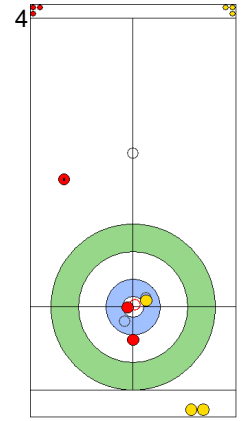

SAT 20 APR 2024  
Start Time 14:00

Round Robin Session 2  
Group B - Sheet C

Game - Shot by Shot

End 8 **SWE - Sweden 5 + 1 (this end) = 6** **USA - United States 5 + 0 (this end) = 5**

Prepositioned Stones

USA: HAMILTON B  
Draw 100%

SWE: WRANAA I  
Draw 100%

USA: HAMILTON M  
Draw 50%

SWE: WRANAA R  
Double Take-out 100%  
Time-out

USA: HAMILTON M  
Draw 100%

SWE: WRANAA R  
Double Take-out 100%

USA: HAMILTON M  
Freeze 75%