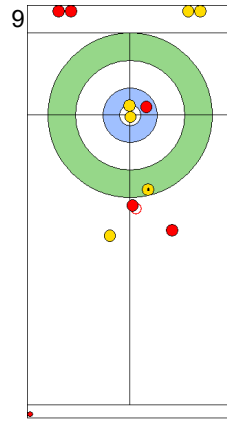

SAT 20 APR 2024  
Start Time 14:00

Round Robin Session 2  
Group B - Sheet C

Game - Shot by Shot

End 3 **SWE - Sweden 1 + 0 (this end) = 1** **USA - United States 1 + 2 (this end) = 3**

Prepositioned Stones

USA: HAMILTON B  
Draw 100%

SWE: WRANAA I  
Draw 50%

USA: HAMILTON M  
Draw 100%

SWE: WRANAA R  
Raise 25%

USA: HAMILTON M  
Guard 75%

SWE: WRANAA R  
Double Take-out 50%

USA: HAMILTON M  
Guard 75%

SWE: WRANAA R  
Promotion Take-out 75%

USA: HAMILTON B  
Draw 75%

SWE: WRANAA I  
Promotion Take-out 0%

	SWE	USA
Total Score	1	3
Time left	15:15	15:57

**Legend:**  
 Clockwise     
  Counter-clockwise     
 - Not considered

Game - Shot by Shot