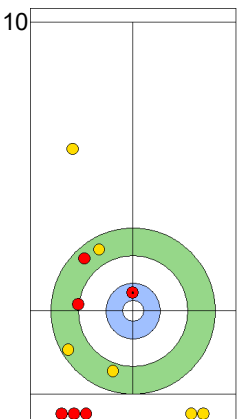

SWE: WRANAA R  
Take-out ⌚ 100%

USA: HAMILTON M  
Take-out ⌚ 100%

SWE: WRANAA R  
Hit and Roll ⌚ 100%

USA: HAMILTON M  
Hit and Roll ⌚ 75%

SWE: WRANAA R  
Hit and Roll ⌚ 25%

USA: HAMILTON B  
Draw ⌚ 50%

SWE: WRANAA I  
Draw ⌚ 100%

	SWE	USA
Total Score	5	4
Time left	8:51	7:34

**Legend:**  
 ⌚ Clockwise      ⌚ Counter-clockwise      - Not considered

SAT 20 APR 2024  
Start Time 14:00

Round Robin Session 2  
Group B - Sheet C

Game - Shot by Shot