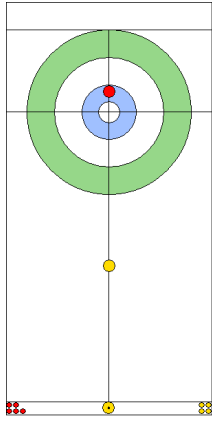

SAT 20 APR 2024
Start Time 14:00

Round Robin Session 2
Group B - Sheet C

Game - Shot by Shot

End 3 **SWE - Sweden 1 + 0 (this end) = 1** **USA - United States 1 + 2 (this end) = 3**

Prepositioned Stones