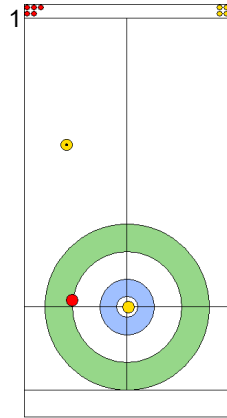

USA: HAMILTON B
Wick / Soft Peeling ⌚ 100%