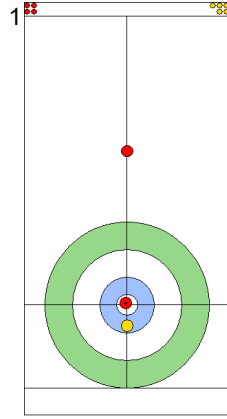

SWE: WRANAA I
Draw ⤵ 100%