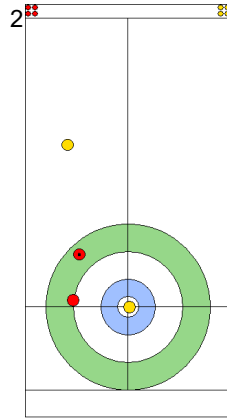

SWE: WRANAA I
Draw ⌚ 75%