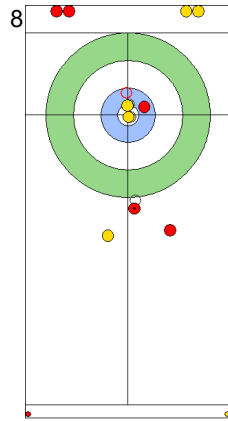

SAT 20 APR 2024  
Start Time 14:00

Round Robin Session 2  
Group B - Sheet C

Game - Shot by Shot

End 3 **SWE - Sweden 1 + 0 (this end) = 1** **USA - United States 1 + 2 (this end) = 3**

Prepositioned Stones

USA: HAMILTON B  
Draw 100%

SWE: WRANAA I  
Draw 50%

USA: HAMILTON M  
Draw 100%

SWE: WRANAA R  
Raise 25%

USA: HAMILTON M  
Guard 75%

SWE: WRANAA R  
Double Take-out 50%

USA: HAMILTON M  
Guard 75%

SWE: WRANAA R  
Promotion Take-out 75%

USA: HAMILTON B  
Draw 75%

SWE: WRANAA I  
Promotion Take-out 0%

	SWE	USA
Total Score	1	3
Time left	15:15	15:57

**Legend:**  
 Clockwise     
  Counter-clockwise     
 - Not considered

Game - Shot by Shot