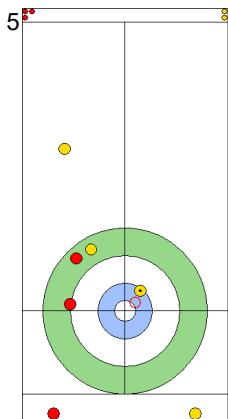

USA: HAMILTON M
Take-out ⌚ 100%