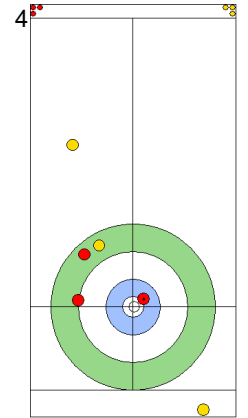

	SWE	USA
Total Score	3	4
Time left	10:49	10:45

**Legend:**  
 Clockwise     
  Counter-clockwise     
 - Not considered

SAT 20 APR 2024  
Start Time 14:00

Round Robin Session 2  
Group B - Sheet C

Game - Shot by Shot

End 6 **SWE - Sweden 3 + 2 (this end) = 5** **USA - United States 4 + 0 (this end) = 4**

Power Play  
Prepositioned Stones

USA: HAMILTON B  
Wick / Soft Peeling ⌚ 100%

SWE: WRANAA I  
Draw ⌚ 75%

USA: HAMILTON M  
Draw ⌚ 75%

SWE: WRANAA R  
Take-out ⌚ 100%

USA: HAMILTON M  
Take-out ⌚ 100%

SWE: WRANAA R  
Hit and Roll ⌚ 100%

USA: HAMILTON M  
Hit and Roll ⌚ 75%

SWE: WRANAA R  
Hit and Roll ⌚ 25%

USA: HAMILTON B  
Draw ⌚ 50%

SWE: WRANAA I  
Draw ⌚ 100%