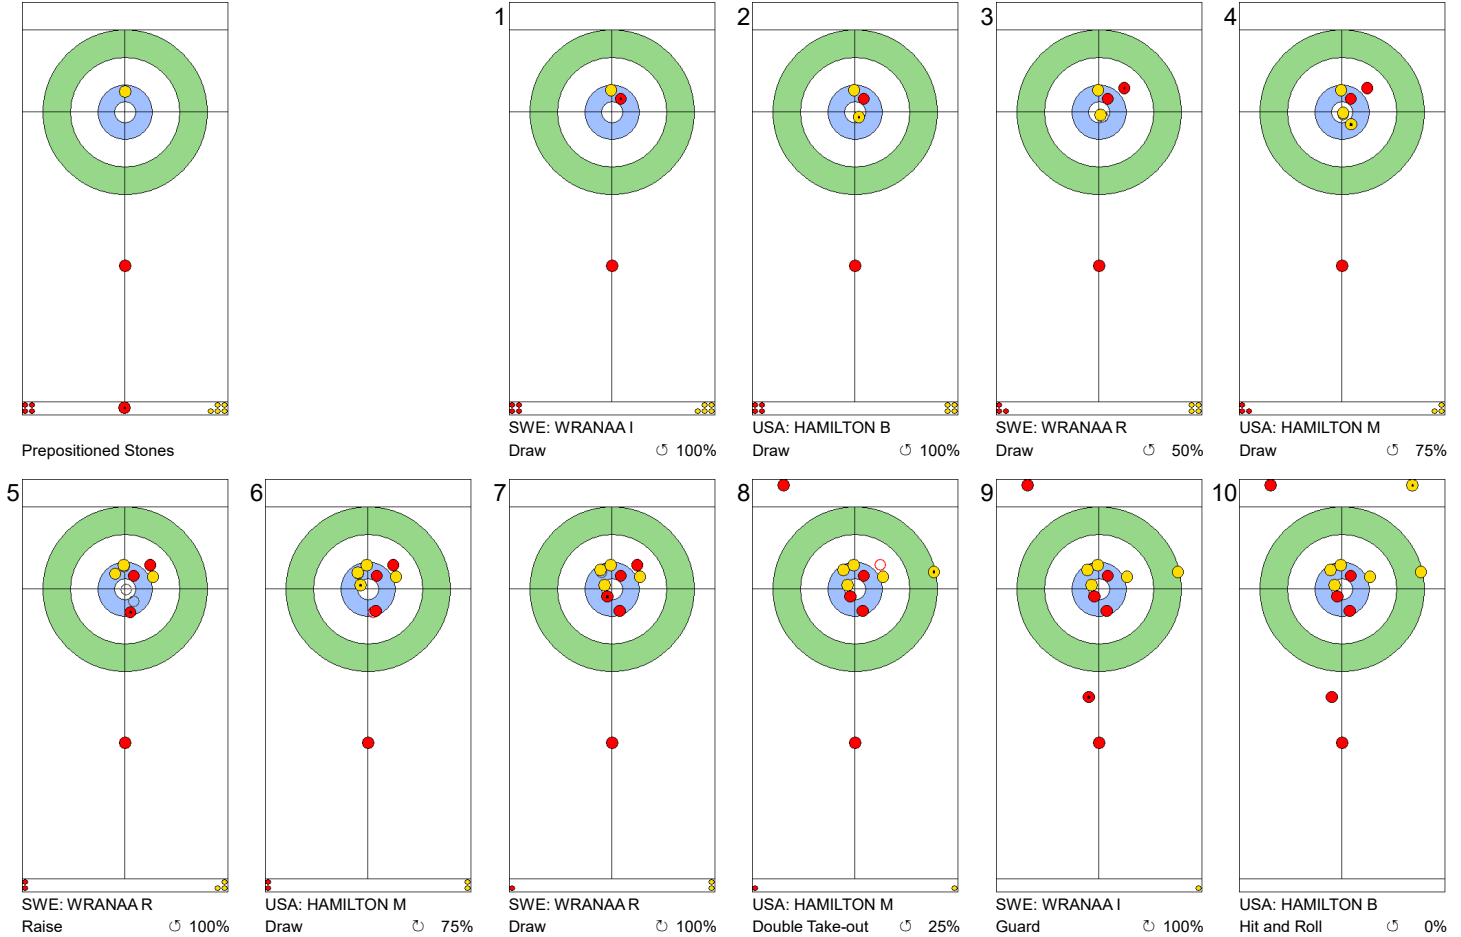

End 4 **SWE - Sweden** 1 + 2 (this end) = 3 **USA - United States** 3 + 0 (this end) = 3

Prepositioned Stones

USA: HAMILTON B  
Draw 100%

SWE: WRANAA I  
Draw 100%

USA: HAMILTON M  
Draw 100%

SWE: WRANAA R  
Draw 75%

USA: HAMILTON M  
Draw 100%

SWE: WRANAA R  
Double Take-out 50%

USA: HAMILTON M  
Guard 50%

SWE: WRANAA R  
Raise 100%

USA: HAMILTON B  
Guard Did not pass the hogline 0%

SWE: WRANAA I  
Draw 100%

	SWE	USA
Total Score	3	3
Time left	13:15	13:12

**Legend:**  
 Clockwise     
  Counter-clockwise     
 - Not considered

SAT 20 APR 2024  
Start Time 14:00

Round Robin Session 2  
Group B - Sheet C

Game - Shot by Shot

End 5 **SWE - Sweden 3 + 0 (this end) = 3** **USA - United States 3 + 1 (this end) = 4**

	SWE	USA
Total Score	3	4
Time left	10:49	10:45

**Legend:**  
 Clockwise     
  Counter-clockwise     
 - Not considered

SAT 20 APR 2024  
Start Time 14:00

Round Robin Session 2  
Group B - Sheet C

Game - Shot by Shot