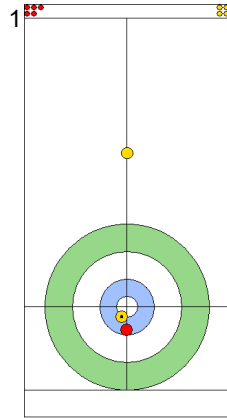

USA: HAMILTON B
Draw 100%