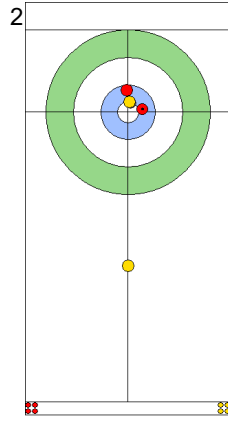

USA: HAMILTON M  
Promotion Take-out ⤵ 100%

SWE: WRANAA I  
Draw ⤵ 100%

USA: HAMILTON B  
Raise ⤵ 0%

	SWE	USA
Total Score	1	1
Time left	17:36	17:37

**Legend:**  
 ⤵ Clockwise      ⤴ Counter-clockwise      - Not considered

SAT 20 APR 2024  
Start Time 14:00

Round Robin Session 2  
Group B - Sheet C

Game - Shot by Shot

End 3 **SWE - Sweden 1 + 0 (this end) = 1** **USA - United States 1 + 2 (this end) = 3**

Prepositioned Stones

USA: HAMILTON B  
Draw 100%

SWE: WRANAA I  
Draw 50%

USA: HAMILTON M  
Draw 100%

SWE: WRANAA R  
Raise 25%

USA: HAMILTON M  
Guard 75%

SWE: WRANAA R  
Double Take-out 50%

USA: HAMILTON M  
Guard 75%

SWE: WRANAA R  
Promotion Take-out 75%

USA: HAMILTON B  
Draw 75%

SWE: WRANAA I  
Promotion Take-out 0%

	SWE	USA
Total Score	1	3
Time left	15:15	15:57

**Legend:**  
 Clockwise     
  Counter-clockwise     
 - Not considered

Game - Shot by Shot