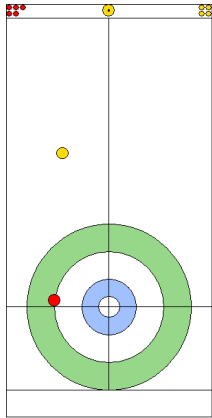

SAT 20 APR 2024
Start Time 14:00

Round Robin Session 2
Group B - Sheet C

Game - Shot by Shot

End 6 **SWE - Sweden 3 + 2 (this end) = 5** **USA - United States 4 + 0 (this end) = 4**

Power Play
Prepositioned Stones