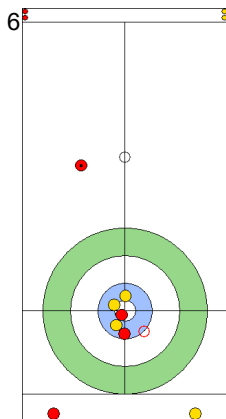

SWE: WRANAA R
Double Take-out 50%