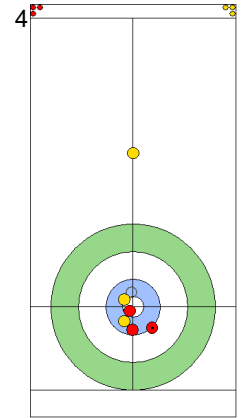

USA: HAMILTON B  
Draw 75%

SWE: WRANAA I  
Promotion Take-out 0%

	SWE	USA
Total Score	1	3
Time left	15:15	15:57

**Legend:**  
 Clockwise     
  Counter-clockwise     
 - Not considered

Game - Shot by Shot

End 4 **SWE - Sweden** 1 + 2 (this end) = 3 **USA - United States** 3 + 0 (this end) = 3

Prepositioned Stones

USA: HAMILTON B  
Draw 100%

SWE: WRANAA I  
Draw 100%

USA: HAMILTON M  
Draw 100%

SWE: WRANAA R  
Draw 75%

USA: HAMILTON M  
Draw 100%

SWE: WRANAA R  
Double Take-out 50%

USA: HAMILTON M  
Guard 50%

SWE: WRANAA R  
Raise 100%

USA: HAMILTON B  
Guard Did not pass the hogline 0%

SWE: WRANAA I  
Draw 100%

	SWE	USA
Total Score	3	3
Time left	13:15	13:12