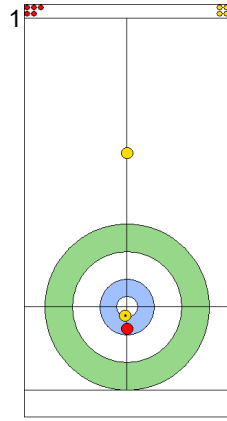

SAT 20 APR 2024  
Start Time 14:00

Round Robin Session 2  
Group B - Sheet C

Game - Shot by Shot

End 8 **SWE - Sweden 5 + 1 (this end) = 6** **USA - United States 5 + 0 (this end) = 5**

Prepositioned Stones

USA: HAMILTON B  
Draw 100%

SWE: WRANAA I  
Draw 100%

USA: HAMILTON M  
Draw 50%

SWE: WRANAA R  
Double Take-out 100%  
Time-out

USA: HAMILTON M  
Draw 100%

SWE: WRANAA R  
Double Take-out 100%

USA: HAMILTON M  
Freeze 75%