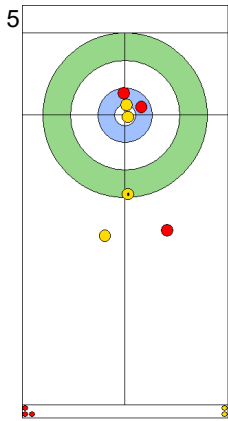

SAT 20 APR 2024  
Start Time 14:00

Round Robin Session 2  
Group B - Sheet C

Game - Shot by Shot

End 3 **SWE - Sweden 1 + 0 (this end) = 1** **USA - United States 1 + 2 (this end) = 3**

Prepositioned Stones

USA: HAMILTON B  
Draw 100%

SWE: WRANAA I  
Draw 50%

USA: HAMILTON M  
Draw 100%

SWE: WRANAA R  
Raise 25%

USA: HAMILTON M  
Guard 75%

SWE: WRANAA R  
Double Take-out 50%

USA: HAMILTON M  
Guard 75%

SWE: WRANAA R  
Promotion Take-out 75%

USA: HAMILTON B  
Draw 75%

SWE: WRANAA I  
Promotion Take-out 0%

	SWE	USA
Total Score	1	3
Time left	15:15	15:57

**Legend:**  
 Clockwise     
  Counter-clockwise     
 - Not considered

Game - Shot by Shot