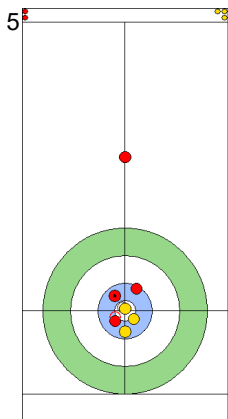

**Legend:**  
 Clockwise     
  Counter-clockwise     
 - Not considered

SAT 20 APR 2024  
Start Time 14:00

Round Robin Session 2  
Group B - Sheet C

Game - Shot by Shot

End 2 **SWE - Sweden 1 + 0 (this end) = 1** **USA - United States 0 + 1 (this end) = 1**

Prepositioned Stones

SWE: WRANAA I  
Draw ⤵ 100%

USA: HAMILTON B  
Draw ⤵ 75%

SWE: WRANAA R  
Draw ⤵ 75%

USA: HAMILTON M  
Draw ⤵ 100%

SWE: WRANAA R  
Raise ⤵ 75%

USA: HAMILTON M  
Raise ⤵ 100%

SWE: WRANAA R  
Raise ⤵ 100%

USA: HAMILTON M  
Promotion Take-out ⤵ 100%

SWE: WRANAA I  
Draw ⤵ 100%

USA: HAMILTON B  
Raise ⤵ 0%

	SWE	USA
Total Score	1	1
Time left	17:36	17:37

**Legend:**  
 ⤵ Clockwise      ⤴ Counter-clockwise      - Not considered