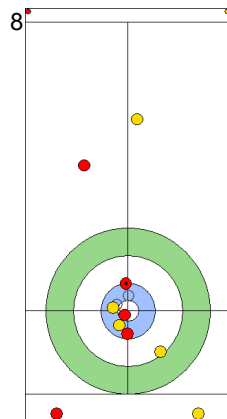

USA: HAMILTON B  
Draw 75%

SWE: WRANAA I  
Promotion Take-out 0%

	SWE	USA
Total Score	1	3
Time left	15:15	15:57

**Legend:**  
 Clockwise     
  Counter-clockwise     
 - Not considered

Game - Shot by Shot

End 4 **SWE - Sweden** 1 + 2 (this end) = 3 **USA - United States** 3 + 0 (this end) = 3

Prepositioned Stones

USA: HAMILTON B  
Draw 100%

SWE: WRANAA I  
Draw 100%

USA: HAMILTON M  
Draw 100%

SWE: WRANAA R  
Draw 75%

USA: HAMILTON M  
Draw 100%

SWE: WRANAA R  
Double Take-out 50%

USA: HAMILTON M  
Guard 50%

SWE: WRANAA R  
Raise 100%

USA: HAMILTON B  
Guard Did not pass the hogline 0%

SWE: WRANAA I  
Draw 100%

	SWE	USA
Total Score	3	3
Time left	13:15	13:12