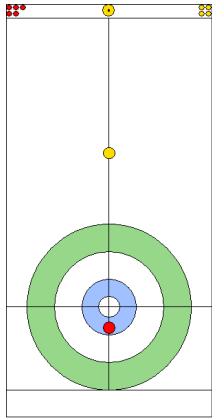

USA: HAMILTON B  
Draw 100%

SWE: WRANAA I  
Draw 50%

USA: HAMILTON M  
Draw 100%

SWE: WRANAA R  
Raise 25%

USA: HAMILTON M  
Guard 75%

SWE: WRANAA R  
Double Take-out 50%

USA: HAMILTON M  
Guard 75%

SWE: WRANAA R  
Promotion Take-out 75%

USA: HAMILTON B  
Draw 75%

SWE: WRANAA I  
Promotion Take-out 0%

	SWE	USA
Total Score	1	3
Time left	15:15	15:57

**Legend:**  
 Clockwise     
  Counter-clockwise     
 - Not considered

Game - Shot by Shot

End 4 **SWE - Sweden** 1 + 2 (this end) = 3 **USA - United States** 3 + 0 (this end) = 3

Prepositioned Stones

USA: HAMILTON B  
Draw 100%

SWE: WRANAA I  
Draw 100%

USA: HAMILTON M  
Draw 100%

SWE: WRANAA R  
Draw 75%