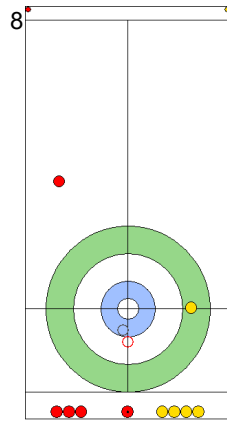

USA: HAMILTON B  
Draw 100%

SWE: WRANAA I  
Draw 100%

USA: HAMILTON M  
Draw 50%

SWE: WRANAA R  
Double Take-out 100%  
Time-out

USA: HAMILTON M  
Draw 100%

SWE: WRANAA R  
Double Take-out 100%

USA: HAMILTON M  
Freeze 75%

SWE: WRANAA R  
Clearing 100%

USA: HAMILTON B  
Draw 75%  
Time-out

SWE: WRANAA I  
Take-out 100%

	SWE	USA
Total Score	6	5
Time left	4:15	3:54

Legend:   
 Clockwise   
 Counter-clockwise   
 - Not considered