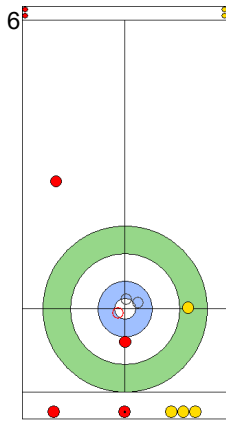

USA: HAMILTON B  
Draw 100%

SWE: WRANAA I  
Draw 100%

USA: HAMILTON M  
Draw 50%

SWE: WRANAA R  
Double Take-out 100%  
Time-out

USA: HAMILTON M  
Draw 100%

SWE: WRANAA R  
Double Take-out 100%

USA: HAMILTON M  
Freeze 75%

SWE: WRANAA R  
Clearing 100%

USA: HAMILTON B  
Draw 75%  
Time-out

SWE: WRANAA I  
Take-out 100%

	SWE	USA
Total Score	6	5
Time left	4:15	3:54

Legend:   
 Clockwise   
 Counter-clockwise   
 - Not considered