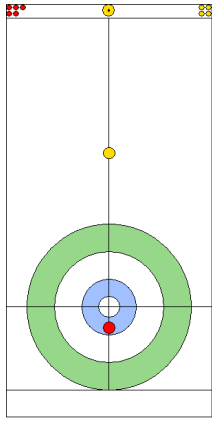

SAT 20 APR 2024
Start Time 14:00

Round Robin Session 2
Group B - Sheet C

Game - Shot by Shot

End 8 **SWE - Sweden 5 + 1 (this end) = 6** **USA - United States 5 + 0 (this end) = 5**

Prepositioned Stones