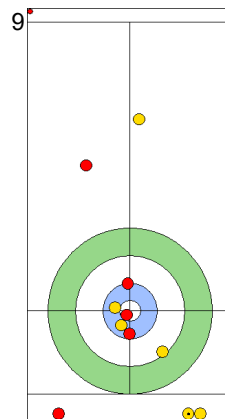

USA: HAMILTON M  
Draw 100%

SWE: WRANAA R  
Double Take-out 50%

USA: HAMILTON M  
Guard 50%

SWE: WRANAA R  
Raise 100%

USA: HAMILTON B  
Guard Did not pass the hogline 0%

SWE: WRANAA I  
Draw 100%

	SWE	USA
Total Score	3	3
Time left	13:15	13:12

**Legend:**  
 Clockwise     
  Counter-clockwise     
 - Not considered

SAT 20 APR 2024  
Start Time 14:00

Round Robin Session 2  
Group B - Sheet C

Game - Shot by Shot

End 5 **SWE - Sweden 3 + 0 (this end) = 3** **USA - United States 3 + 1 (this end) = 4**