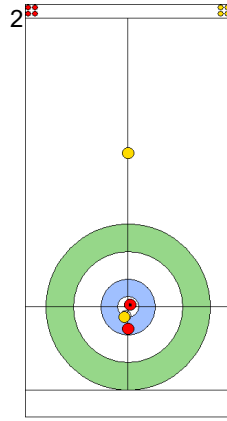

SAT 20 APR 2024  
Start Time 14:00

Round Robin Session 2  
Group B - Sheet C

Game - Shot by Shot

End 8 **SWE - Sweden 5 + 1 (this end) = 6** **USA - United States 5 + 0 (this end) = 5**

Prepositioned Stones

USA: HAMILTON B  
Draw 100%

SWE: WRANAA I  
Draw 100%

USA: HAMILTON M  
Draw 50%

SWE: WRANAA R  
Double Take-out 100%  
Time-out

USA: HAMILTON M  
Draw 100%

SWE: WRANAA R  
Double Take-out 100%

USA: HAMILTON M  
Freeze 75%