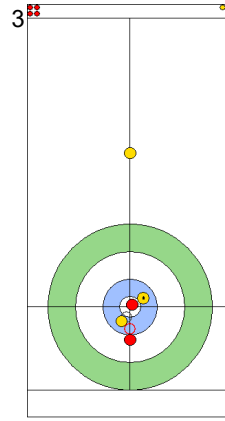

End 7 **SWE - Sweden 5 + 0 (this end) = 5** **USA - United States 4 + 1 (this end) = 5**

	SWE	USA
Total Score	5	5
Time left	7:39	5:24

**Legend:**  
 Clockwise     
  Counter-clockwise     
 - Not considered

SAT 20 APR 2024  
Start Time 14:00

Round Robin Session 2  
Group B - Sheet C

Game - Shot by Shot

End 8 **SWE - Sweden 5 + 1 (this end) = 6** **USA - United States 5 + 0 (this end) = 5**

Prepositioned Stones

USA: HAMILTON B  
Draw 100%

SWE: WRANAA I  
Draw 100%

USA: HAMILTON M  
Draw 50%

SWE: WRANAA R  
Double Take-out 100%  
Time-out

USA: HAMILTON M  
Draw 100%

SWE: WRANAA R  
Double Take-out 100%

USA: HAMILTON M  
Freeze 75%