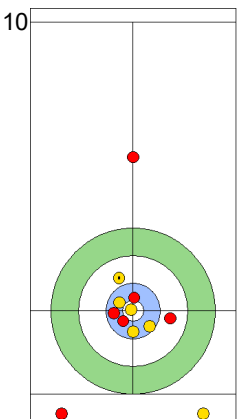

**Legend:**  
 Clockwise     
  Counter-clockwise     
 - Not considered

SAT 20 APR 2024  
Start Time 14:00

Round Robin Session 2  
Group B - Sheet C

Game - Shot by Shot

End 2 **SWE - Sweden 1 + 0 (this end) = 1** **USA - United States 0 + 1 (this end) = 1**

Prepositioned Stones

SWE: WRANAA I  
Draw ⤵ 100%

USA: HAMILTON B  
Draw ⤵ 75%

SWE: WRANAA R  
Draw ⤵ 75%

USA: HAMILTON M  
Draw ⤵ 100%

SWE: WRANAA R  
Raise ⤵ 75%

USA: HAMILTON M  
Raise ⤵ 100%

SWE: WRANAA R  
Raise ⤵ 100%

USA: HAMILTON M  
Promotion Take-out ⤵ 100%

SWE: WRANAA I  
Draw ⤵ 100%

USA: HAMILTON B  
Raise ⤵ 0%

	SWE	USA
Total Score	1	1
Time left	17:36	17:37

**Legend:**  
 ⤵ Clockwise      ⤴ Counter-clockwise      - Not considered