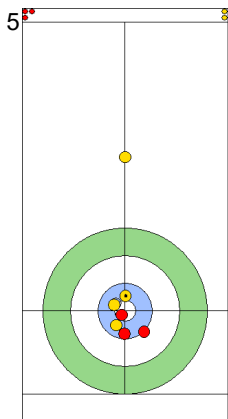

USA: HAMILTON B  
Draw 75%

SWE: WRANAA I  
Promotion Take-out 0%

	SWE	USA
Total Score	1	3
Time left	15:15	15:57

**Legend:**  
 Clockwise     
  Counter-clockwise     
 - Not considered

Game - Shot by Shot

End 4 **SWE - Sweden** 1 + 2 (this end) = 3 **USA - United States** 3 + 0 (this end) = 3

Prepositioned Stones

USA: HAMILTON B  
Draw 100%

SWE: WRANAA I  
Draw 100%

USA: HAMILTON M  
Draw 100%

SWE: WRANAA R  
Draw 75%