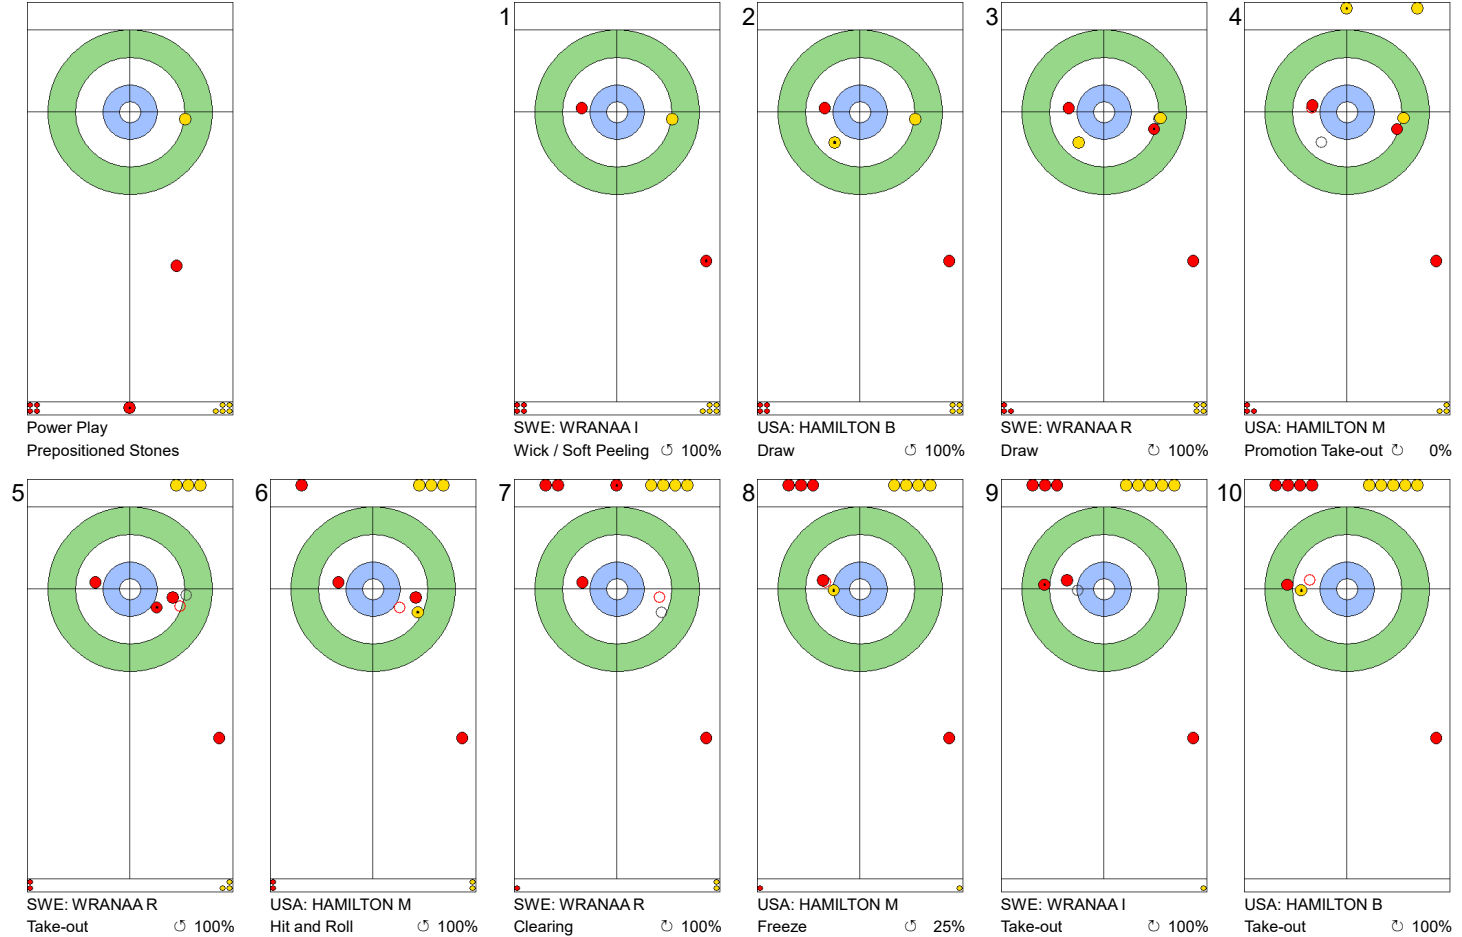

SWE: WRANAA R  
Take-out ⌚ 100%

USA: HAMILTON M  
Take-out ⌚ 100%

SWE: WRANAA R  
Hit and Roll ⌚ 100%

USA: HAMILTON M  
Hit and Roll ⌚ 75%

SWE: WRANAA R  
Hit and Roll ⌚ 25%

USA: HAMILTON B  
Draw ⌚ 50%

SWE: WRANAA I  
Draw ⌚ 100%

	SWE	USA
Total Score	5	4
Time left	8:51	7:34

**Legend:**  
 ⌚ Clockwise      ⌚ Counter-clockwise      - Not considered

SAT 20 APR 2024  
Start Time 14:00

Round Robin Session 2  
Group B - Sheet C

Game - Shot by Shot

End 7 **SWE - Sweden 5 + 0 (this end) = 5** **USA - United States 4 + 1 (this end) = 5**

	SWE	USA
Total Score	5	5
Time left	7:39	5:24

**Legend:**  
 Clockwise     
  Counter-clockwise     
 - Not considered

SAT 20 APR 2024  
Start Time 14:00

Round Robin Session 2  
Group B - Sheet C

Game - Shot by Shot

End 8 **SWE - Sweden 5 + 1 (this end) = 6** **USA - United States 5 + 0 (this end) = 5**

Prepositioned Stones