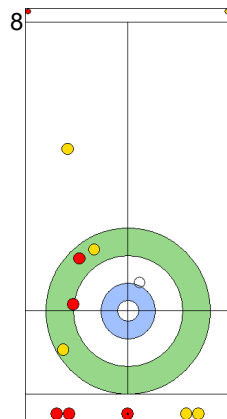

SWE: WRANAA R  
Take-out ⌚ 100%

USA: HAMILTON M  
Take-out ⌚ 100%

SWE: WRANAA R  
Hit and Roll ⌚ 100%

USA: HAMILTON M  
Hit and Roll ⌚ 75%

SWE: WRANAA R  
Hit and Roll ⌚ 25%

USA: HAMILTON B  
Draw ⌚ 50%

SWE: WRANAA I  
Draw ⌚ 100%

	SWE	USA
Total Score	5	4
Time left	8:51	7:34

**Legend:**  
 ⌚ Clockwise      ⌚ Counter-clockwise      - Not considered

SAT 20 APR 2024  
Start Time 14:00

Round Robin Session 2  
Group B - Sheet C

Game - Shot by Shot