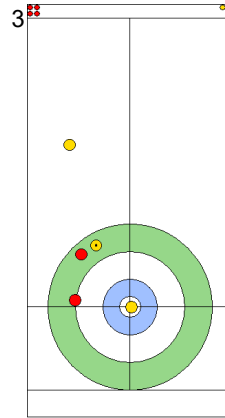

	SWE	USA
Total Score	3	4
Time left	10:49	10:45

**Legend:**  
 Clockwise     
  Counter-clockwise     
 - Not considered

SAT 20 APR 2024  
Start Time 14:00

Round Robin Session 2  
Group B - Sheet C

Game - Shot by Shot

End 6 **SWE - Sweden 3 + 2 (this end) = 5** **USA - United States 4 + 0 (this end) = 4**

Power Play  
Prepositioned Stones

USA: HAMILTON B  
Wick / Soft Peeling ⌚ 100%

SWE: WRANAA I  
Draw ⌚ 75%

USA: HAMILTON M  
Draw ⌚ 75%

SWE: WRANAA R  
Take-out ⌚ 100%

USA: HAMILTON M  
Take-out ⌚ 100%

SWE: WRANAA R  
Hit and Roll ⌚ 100%

USA: HAMILTON M  
Hit and Roll ⌚ 75%

SWE: WRANAA R  
Hit and Roll ⌚ 25%

USA: HAMILTON B  
Draw ⌚ 50%

SWE: WRANAA I  
Draw ⌚ 100%