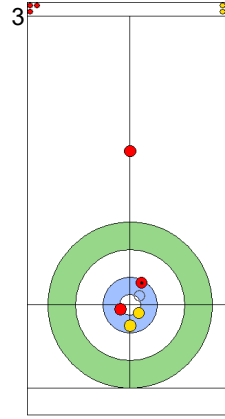

SWE: WRANAA R
Draw ⤵ 75%