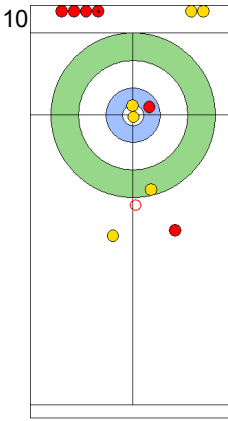

SAT 20 APR 2024  
Start Time 14:00

Round Robin Session 2  
Group B - Sheet C

Game - Shot by Shot

End 3 **SWE - Sweden 1 + 0 (this end) = 1** **USA - United States 1 + 2 (this end) = 3**

Prepositioned Stones

USA: HAMILTON B  
Draw 100%

SWE: WRANAA I  
Draw 50%

USA: HAMILTON M  
Draw 100%

SWE: WRANAA R  
Raise 25%

USA: HAMILTON M  
Guard 75%

SWE: WRANAA R  
Double Take-out 50%

USA: HAMILTON M  
Guard 75%

SWE: WRANAA R  
Promotion Take-out 75%

USA: HAMILTON B  
Draw 75%

SWE: WRANAA I  
Promotion Take-out 0%

	SWE	USA
Total Score	1	3
Time left	15:15	15:57

**Legend:**  
 Clockwise     
  Counter-clockwise     
 - Not considered

Game - Shot by Shot