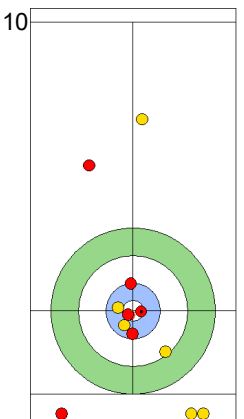

USA: HAMILTON M  
Draw 100%

SWE: WRANAA R  
Double Take-out 50%

USA: HAMILTON M  
Guard 50%

SWE: WRANAA R  
Raise 100%

USA: HAMILTON B  
Guard Did not pass the hogline 0%

SWE: WRANAA I  
Draw 100%

	SWE	USA
Total Score	3	3
Time left	13:15	13:12

**Legend:**  
 Clockwise     
  Counter-clockwise     
 - Not considered

SAT 20 APR 2024  
Start Time 14:00

Round Robin Session 2  
Group B - Sheet C

Game - Shot by Shot

End 5 **SWE - Sweden 3 + 0 (this end) = 3** **USA - United States 3 + 1 (this end) = 4**