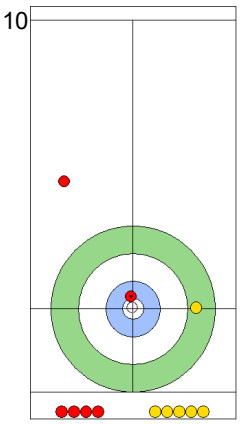

SWE: WRANAA I
Take-out 100%

	SWE	USA
Total Score	6	5
Time left	4:15	3:54

Legend:
Clockwise
Counter-clockwise
- Not considered