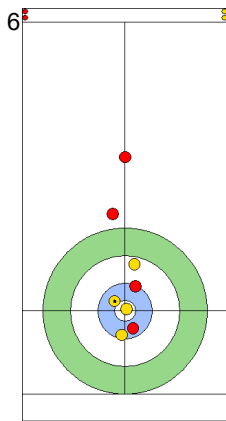

Game - Shot by Shot

End 3 **CHN - China** 0 + 3 (this end) = 3 **SWE - Sweden** 5 + 0 (this end) = 5

	CHN	SWE
Total Score	3	5
Time left	14:37	15:24

Legend:
 Clockwise
  Counter-clockwise
 - Not considered

Game - Shot by Shot

End 4 **CHN - China 3 + 0 (this end) = 3** **SWE - Sweden 5 + 2 (this end) = 7**

Prepositioned Stones

CHN: YANG Y
Draw 75%

SWE: WRANAA I
Draw 100%

CHN: TIAN J
Draw 100%

SWE: WRANAA R
Draw 100%

CHN: TIAN J
Draw 0%

SWE: WRANAA R
Draw 100%

CHN: TIAN J
Raise 0%

SWE: WRANAA R
Guard 100%

CHN: YANG Y
Double Take-out 0%

SWE: WRANAA I
Draw 0%

	CHN	SWE
Total Score	3	7
Time left	12:23	12:01

Legend:
 Clockwise
  Counter-clockwise
 - Not considered