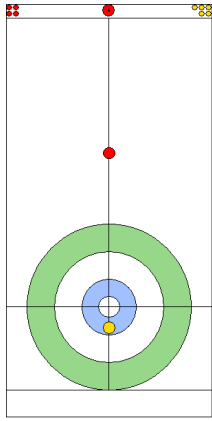

SWE: WRANAA R
Raise ⌚ 50%

CHN: TIAN J
Draw ⌚ 50%

SWE: WRANAA R
Draw ⌚ 100%

CHN: TIAN J
Raise ⌚ 75%

SWE: WRANAA I
Raise ⌚ 100%

CHN: YANG Y
Draw ⌚ 0%

	CHN	SWE
Total Score	0	5
Time left	17:16	17:44

Legend:
 ⌚ Clockwise ⌚ Counter-clockwise - Not considered

Game - Shot by Shot

End 3 **CHN - China** 0 + 3 (this end) = 3 **SWE - Sweden** 5 + 0 (this end) = 5

	CHN	SWE
Total Score	3	5
Time left	14:37	15:24

Legend:
 Clockwise
  Counter-clockwise
 - Not considered

Game - Shot by Shot

End 4 **CHN - China 3 + 0 (this end) = 3** **SWE - Sweden 5 + 2 (this end) = 7**

Prepositioned Stones

CHN: YANG Y
Draw 75%

SWE: WRANAA I
Draw 100%

CHN: TIAN J
Draw 100%

SWE: WRANAA R
Draw 100%