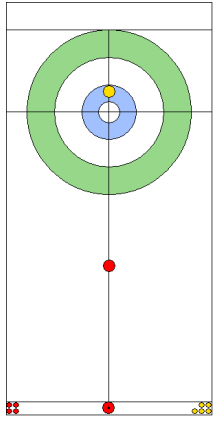

Game - Shot by Shot

End 1 **CHN - China** 0 + 0 (this end) = 0 **SWE - Sweden** 0 + 1 (this end) = 1

Prepositioned Stones

CHN: YANG Y
Draw ⤵ 50%

SWE: WRANAA I
Draw ⤵ 0%

CHN: TIAN J
Draw ⤵ 100%

SWE: WRANAA R
Draw ⤵ 100%

CHN: TIAN J
Draw ⤵ 100%

SWE: WRANAA R
Raise ⤵ 100%

CHN: TIAN J
Guard ⤵ 100%

SWE: WRANAA R
Clearing ⤵ 100%

CHN: YANG Y
Guard ⤵ 100%

SWE: WRANAA I
Raise ⤵ 0%

	CHN	SWE
Total Score	0	1
Time left	20:17	19:36

Legend:
 ⤵ Clockwise ⤴ Counter-clockwise - Not considered