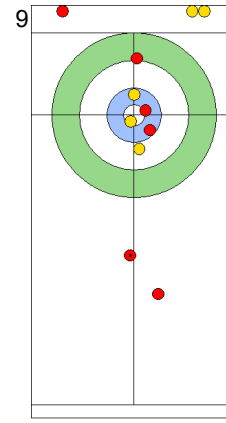

Game - Shot by Shot

End 1 **CHN - China** 0 + 0 (this end) = 0 **SWE - Sweden** 0 + 1 (this end) = 1

Prepositioned Stones

CHN: YANG Y
Draw ⤵ 50%

SWE: WRANAA I
Draw ⤵ 0%

CHN: TIAN J
Draw ⤵ 100%

SWE: WRANAA R
Draw ⤵ 100%

CHN: TIAN J
Draw ⤵ 100%

SWE: WRANAA R
Raise ⤵ 100%

CHN: TIAN J
Guard ⤵ 100%

SWE: WRANAA R
Clearing ⤵ 100%

CHN: YANG Y
Guard ⤵ 100%

SWE: WRANAA I
Raise ⤵ 0%

	CHN	SWE
Total Score	0	1
Time left	20:17	19:36

Legend:
 ⤵ Clockwise ⤴ Counter-clockwise - Not considered

Game - Shot by Shot

End 2 **CHN - China** 0 + 0 (this end) = 0 **SWE - Sweden** 1 + 4 (this end) = 5

Prepositioned Stones

SWE: WRANAA I
Draw ⌚ 100%

CHN: YANG Y
Draw ⌚ 100%

SWE: WRANAA R
Draw ⌚ 100%

CHN: TIAN J
Raise ⌚ 0%