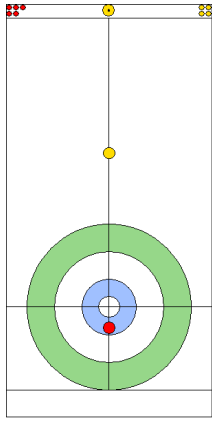

Game - Shot by Shot

End 1 **CHN - China** 0 + 0 (this end) = 0 **SWE - Sweden** 0 + 1 (this end) = 1

Prepositioned Stones

CHN: YANG Y
Draw ⤵ 50%

SWE: WRANAA I
Draw ⤵ 0%

CHN: TIAN J
Draw ⤵ 100%

SWE: WRANAA R
Draw ⤵ 100%

CHN: TIAN J
Draw ⤵ 100%

SWE: WRANAA R
Raise ⤵ 100%

CHN: TIAN J
Guard ⤵ 100%

SWE: WRANAA R
Clearing ⤵ 100%

CHN: YANG Y
Guard ⤵ 100%

SWE: WRANAA I
Raise ⤵ 0%

	CHN	SWE
Total Score	0	1
Time left	20:17	19:36

Legend:
 ⤵ Clockwise ⤴ Counter-clockwise - Not considered

Game - Shot by Shot

End 2 **CHN - China** 0 + 0 (this end) = 0 **SWE - Sweden** 1 + 4 (this end) = 5

Prepositioned Stones

SWE: WRANAA I
Draw ⌚ 100%

CHN: YANG Y
Draw ⌚ 100%

SWE: WRANAA R
Draw ⌚ 100%

CHN: TIAN J
Raise ⌚ 0%