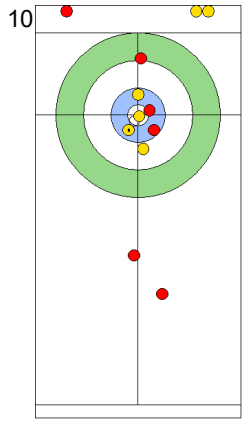

Game - Shot by Shot

End 1 **CHN - China** 0 + 0 (this end) = 0 **SWE - Sweden** 0 + 1 (this end) = 1

Prepositioned Stones

CHN: YANG Y
Draw ⤵ 50%

SWE: WRANAA I
Draw ⤵ 0%

CHN: TIAN J
Draw ⤵ 100%

SWE: WRANAA R
Draw ⤵ 100%

CHN: TIAN J
Draw ⤵ 100%

SWE: WRANAA R
Raise ⤵ 100%

CHN: TIAN J
Guard ⤵ 100%

SWE: WRANAA R
Clearing ⤵ 100%

CHN: YANG Y
Guard ⤵ 100%

SWE: WRANAA I
Raise ⤵ 0%

	CHN	SWE
Total Score	0	1
Time left	20:17	19:36

Legend:
 ⤵ Clockwise ⤴ Counter-clockwise - Not considered

Game - Shot by Shot

End 2 **CHN - China** 0 + 0 (this end) = 0 **SWE - Sweden** 1 + 4 (this end) = 5

Prepositioned Stones

SWE: WRANAA I
Draw ⌚ 100%

CHN: YANG Y
Draw ⌚ 100%

SWE: WRANAA R
Draw ⌚ 100%

CHN: TIAN J
Raise ⌚ 0%