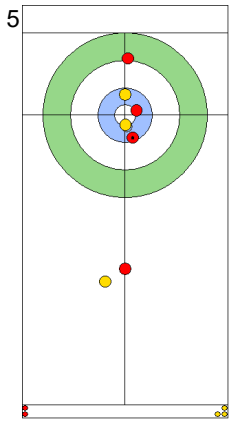

Game - Shot by Shot

End 1 **CHN - China** 0 + 0 (this end) = 0 **SWE - Sweden** 0 + 1 (this end) = 1

Prepositioned Stones

CHN: YANG Y
Draw ⤵ 50%

SWE: WRANAA I
Draw ⤵ 0%

CHN: TIAN J
Draw ⤵ 100%

SWE: WRANAA R
Draw ⤵ 100%

CHN: TIAN J
Draw ⤵ 100%

SWE: WRANAA R
Raise ⤵ 100%

CHN: TIAN J
Guard ⤵ 100%

SWE: WRANAA R
Clearing ⤵ 100%

CHN: YANG Y
Guard ⤵ 100%

SWE: WRANAA I
Raise ⤵ 0%

	CHN	SWE
Total Score	0	1
Time left	20:17	19:36

Legend:
 ⤵ Clockwise ⤴ Counter-clockwise - Not considered

Game - Shot by Shot

End 2 **CHN - China** 0 + 0 (this end) = 0 **SWE - Sweden** 1 + 4 (this end) = 5

Prepositioned Stones

SWE: WRANAA I
Draw ⌚ 100%

CHN: YANG Y
Draw ⌚ 100%

SWE: WRANAA R
Draw ⌚ 100%

CHN: TIAN J
Raise ⌚ 0%