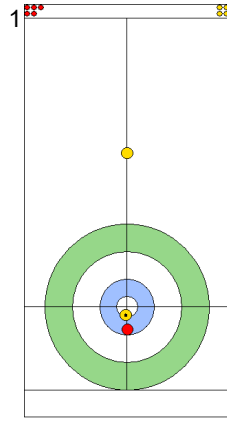

Game - Shot by Shot

End 1 **CHN - China** 0 + 0 (this end) = 0 **SWE - Sweden** 0 + 1 (this end) = 1

Prepositioned Stones

CHN: YANG Y
Draw ⤵ 50%

SWE: WRANAA I
Draw ⤵ 0%

CHN: TIAN J
Draw ⤵ 100%

SWE: WRANAA R
Draw ⤵ 100%

CHN: TIAN J
Draw ⤵ 100%

SWE: WRANAA R
Raise ⤵ 100%

CHN: TIAN J
Guard ⤵ 100%

SWE: WRANAA R
Clearing ⤵ 100%

CHN: YANG Y
Guard ⤵ 100%

SWE: WRANAA I
Raise ⤵ 0%

	CHN	SWE
Total Score	0	1
Time left	20:17	19:36

Legend:
 ⤵ Clockwise ⤴ Counter-clockwise - Not considered

Game - Shot by Shot

End 2 **CHN - China** 0 + 0 (this end) = 0 **SWE - Sweden** 1 + 4 (this end) = 5

Prepositioned Stones

SWE: WRANAA I
Draw ⌚ 100%

CHN: YANG Y
Draw ⌚ 100%

SWE: WRANAA R
Draw ⌚ 100%

CHN: TIAN J
Raise ⌚ 0%