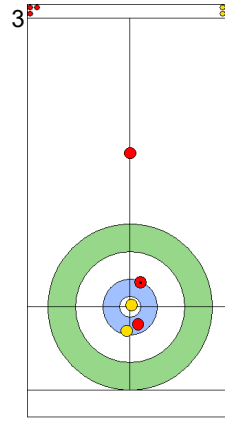

Game - Shot by Shot

End 4 **CHN - China 3 + 0 (this end) = 3** **SWE - Sweden 5 + 2 (this end) = 7**

Prepositioned Stones

CHN: YANG Y
Draw 75%

SWE: WRANAA I
Draw 100%

CHN: TIAN J
Draw 100%

SWE: WRANAA R
Draw 100%

CHN: TIAN J
Draw 0%

SWE: WRANAA R
Draw 100%

CHN: TIAN J
Raise 0%

SWE: WRANAA R
Guard 100%

CHN: YANG Y
Double Take-out 0%

SWE: WRANAA I
Draw 0%

	CHN	SWE
Total Score	3	7
Time left	12:23	12:01

Legend:
 Clockwise
  Counter-clockwise
 - Not considered