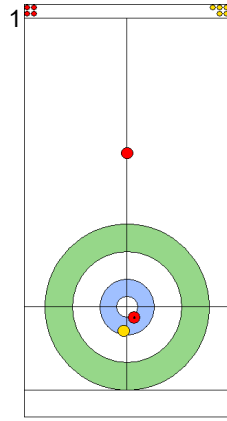

SWE: WRANAA R
Raise ⌚ 50%

CHN: TIAN J
Draw ⌚ 50%

SWE: WRANAA R
Draw ⌚ 100%

CHN: TIAN J
Raise ⌚ 75%

SWE: WRANAA I
Raise ⌚ 100%

CHN: YANG Y
Draw ⌚ 0%

	CHN	SWE
Total Score	0	5
Time left	17:16	17:44

Legend:
 ⌚ Clockwise ⌚ Counter-clockwise - Not considered

Game - Shot by Shot

End 3 **CHN - China** 0 + 3 (this end) = 3 **SWE - Sweden** 5 + 0 (this end) = 5

	CHN	SWE
Total Score	3	5
Time left	14:37	15:24

Legend:
 Clockwise
  Counter-clockwise
 - Not considered

Game - Shot by Shot

End 4 **CHN - China 3 + 0 (this end) = 3** **SWE - Sweden 5 + 2 (this end) = 7**

Prepositioned Stones

CHN: YANG Y
Draw 75%

SWE: WRANAA I
Draw 100%

CHN: TIAN J
Draw 100%

SWE: WRANAA R
Draw 100%