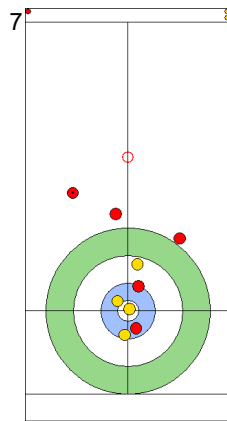

Game - Shot by Shot

End 3 **CHN - China** 0 + 3 (this end) = 3 **SWE - Sweden** 5 + 0 (this end) = 5

	CHN	SWE
Total Score	3	5
Time left	14:37	15:24

Legend:
 Clockwise
  Counter-clockwise
 - Not considered

Game - Shot by Shot

End 4 **CHN - China 3 + 0 (this end) = 3** **SWE - Sweden 5 + 2 (this end) = 7**

Prepositioned Stones

CHN: YANG Y
Draw 75%

SWE: WRANAA I
Draw 100%

CHN: TIAN J
Draw 100%

SWE: WRANAA R
Draw 100%

CHN: TIAN J
Draw 0%

SWE: WRANAA R
Draw 100%

CHN: TIAN J
Raise 0%

SWE: WRANAA R
Guard 100%

CHN: YANG Y
Double Take-out 0%

SWE: WRANAA I
Draw 0%

	CHN	SWE
Total Score	3	7
Time left	12:23	12:01

Legend:
 Clockwise
  Counter-clockwise
 - Not considered