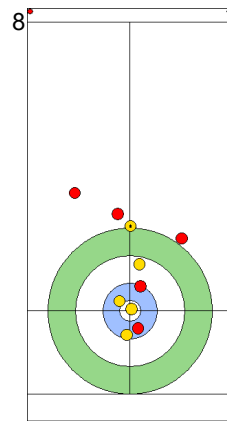

Game - Shot by Shot

End 3 **CHN - China** 0 + 3 (this end) = 3 **SWE - Sweden** 5 + 0 (this end) = 5

	CHN	SWE
Total Score	3	5
Time left	14:37	15:24

Legend:
 Clockwise
  Counter-clockwise
 - Not considered

Game - Shot by Shot

End 4 **CHN - China 3 + 0 (this end) = 3** **SWE - Sweden 5 + 2 (this end) = 7**

Prepositioned Stones

CHN: YANG Y
Draw 75%

SWE: WRANAA I
Draw 100%

CHN: TIAN J
Draw 100%

SWE: WRANAA R
Draw 100%

CHN: TIAN J
Draw 0%

SWE: WRANAA R
Draw 100%

CHN: TIAN J
Raise 0%

SWE: WRANAA R
Guard 100%

CHN: YANG Y
Double Take-out 0%

SWE: WRANAA I
Draw 0%

	CHN	SWE
Total Score	3	7
Time left	12:23	12:01

Legend:
 Clockwise
  Counter-clockwise
 - Not considered