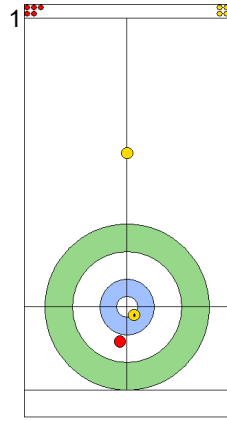

SWE: WRANAA I
Draw 100%