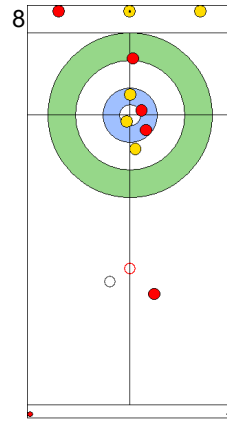

Game - Shot by Shot

End 1 **CHN - China** 0 + 0 (this end) = 0 **SWE - Sweden** 0 + 1 (this end) = 1

Prepositioned Stones

CHN: YANG Y
Draw ⤵ 50%

SWE: WRANAA I
Draw ⤵ 0%

CHN: TIAN J
Draw ⤵ 100%

SWE: WRANAA R
Draw ⤵ 100%

CHN: TIAN J
Draw ⤵ 100%

SWE: WRANAA R
Raise ⤵ 100%

CHN: TIAN J
Guard ⤵ 100%

SWE: WRANAA R
Clearing ⤵ 100%

CHN: YANG Y
Guard ⤵ 100%

SWE: WRANAA I
Raise ⤵ 0%

	CHN	SWE
Total Score	0	1
Time left	20:17	19:36

Legend:
 ⤵ Clockwise ⤴ Counter-clockwise - Not considered

Game - Shot by Shot

End 2 **CHN - China** 0 + 0 (this end) = 0 **SWE - Sweden** 1 + 4 (this end) = 5

Prepositioned Stones

SWE: WRANAA I
Draw ⌚ 100%

CHN: YANG Y
Draw ⌚ 100%

SWE: WRANAA R
Draw ⌚ 100%

CHN: TIAN J
Raise ⌚ 0%