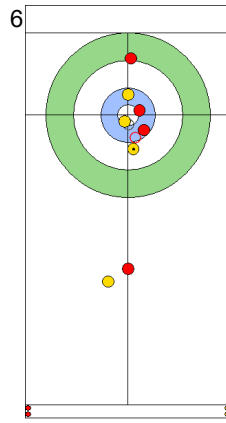

Game - Shot by Shot

End 1 **CHN - China** 0 + 0 (this end) = 0 **SWE - Sweden** 0 + 1 (this end) = 1

Prepositioned Stones

CHN: YANG Y
Draw ⤵ 50%

SWE: WRANAA I
Draw ⤵ 0%

CHN: TIAN J
Draw ⤵ 100%

SWE: WRANAA R
Draw ⤵ 100%

CHN: TIAN J
Draw ⤵ 100%

SWE: WRANAA R
Raise ⤵ 100%

CHN: TIAN J
Guard ⤵ 100%

SWE: WRANAA R
Clearing ⤵ 100%

CHN: YANG Y
Guard ⤵ 100%

SWE: WRANAA I
Raise ⤵ 0%

	CHN	SWE
Total Score	0	1
Time left	20:17	19:36

Legend:
 ⤵ Clockwise ⤴ Counter-clockwise - Not considered

Game - Shot by Shot

End 2 **CHN - China** 0 + 0 (this end) = 0 **SWE - Sweden** 1 + 4 (this end) = 5

Prepositioned Stones

SWE: WRANAA I
Draw ⌚ 100%

CHN: YANG Y
Draw ⌚ 100%

SWE: WRANAA R
Draw ⌚ 100%

CHN: TIAN J
Raise ⌚ 0%