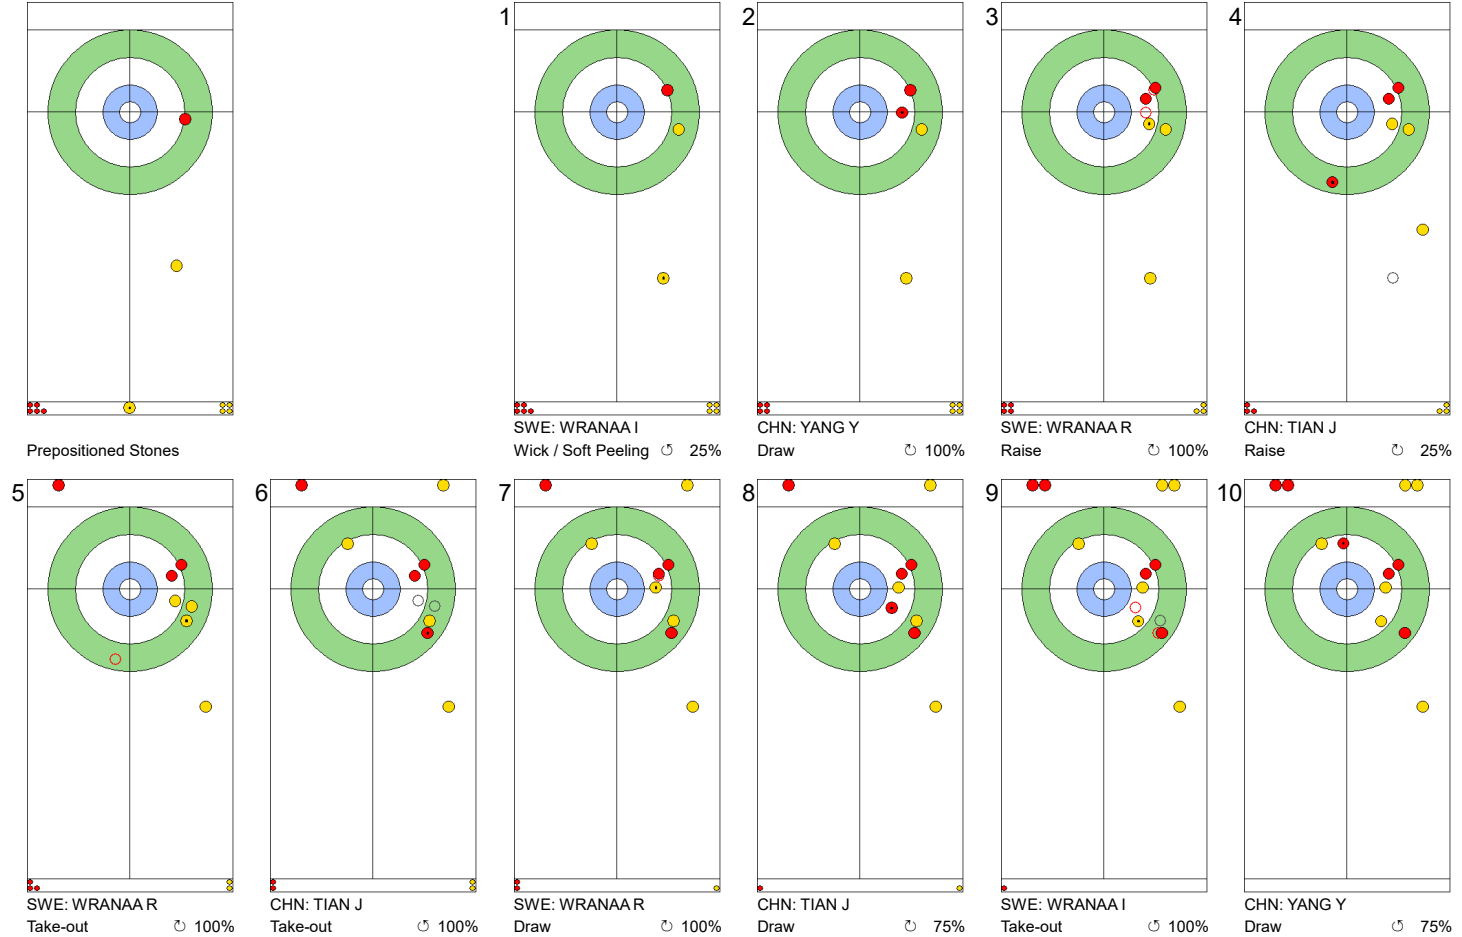

Game - Shot by Shot

End 4 **CHN - China 3 + 0 (this end) = 3** **SWE - Sweden 5 + 2 (this end) = 7**

Prepositioned Stones

CHN: YANG Y
Draw 75%

SWE: WRANAA I
Draw 100%

CHN: TIAN J
Draw 100%

SWE: WRANAA R
Draw 100%

CHN: TIAN J
Draw 0%

SWE: WRANAA R
Draw 100%

CHN: TIAN J
Raise 0%

SWE: WRANAA R
Guard 100%

CHN: YANG Y
Double Take-out 0%

SWE: WRANAA I
Draw 0%

	CHN	SWE
Total Score	3	7
Time left	12:23	12:01

Legend:
 Clockwise
  Counter-clockwise
 - Not considered

SUN 21 APR 2024
Start Time 10:00

Round Robin Session 4
Group B - Sheet E

Game - Shot by Shot

End 5 **CHN - China 3 + 0 (this end) = 3** **SWE - Sweden 7 + 1 (this end) = 8**

	CHN	SWE
Total Score	3	8
Time left	10:11	9:06

Legend:
 Clockwise
  Counter-clockwise
 - Not considered

SUN 21 APR 2024
Start Time 10:00

Round Robin Session 4
Group B - Sheet E

Game - Shot by Shot

End 6 **CHN - China 3 + 0 (this end) = 3** **SWE - Sweden 8 + 1 (this end) = 9**