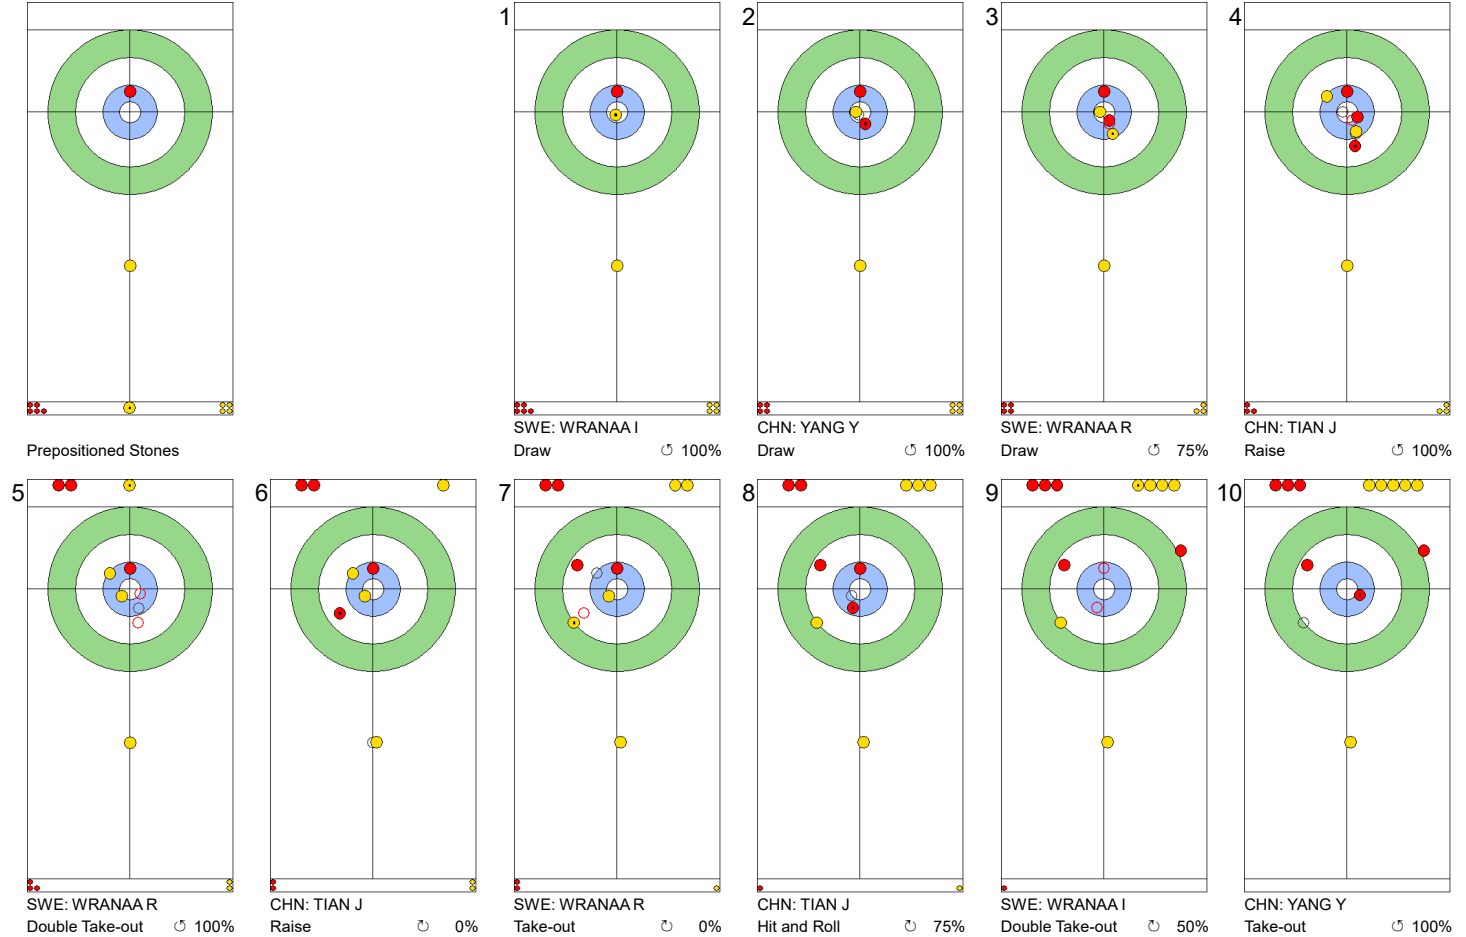

Game - Shot by Shot

End 2 **CHN - China** 0 + 0 (this end) = 0 **SWE - Sweden** 1 + 4 (this end) = 5

Prepositioned Stones

SWE: WRANAA I
Draw ⌚ 100%

CHN: YANG Y
Draw ⌚ 100%

SWE: WRANAA R
Draw ⌚ 100%

CHN: TIAN J
Raise ⌚ 0%

SWE: WRANAA R
Raise ⌚ 50%

CHN: TIAN J
Draw ⌚ 50%

SWE: WRANAA R
Draw ⌚ 100%

CHN: TIAN J
Raise ⌚ 75%

SWE: WRANAA I
Raise ⌚ 100%

CHN: YANG Y
Draw ⌚ 0%

	CHN	SWE
Total Score	0	5
Time left	17:16	17:44

Legend:
 ⌚ Clockwise ⌚ Counter-clockwise - Not considered

Game - Shot by Shot

End 3 **CHN - China** 0 + 3 (this end) = 3 **SWE - Sweden** 5 + 0 (this end) = 5

	CHN	SWE
Total Score	3	5
Time left	14:37	15:24

Legend:
 Clockwise
  Counter-clockwise
 - Not considered

Game - Shot by Shot

End 4 **CHN - China 3 + 0 (this end) = 3** **SWE - Sweden 5 + 2 (this end) = 7**

Prepositioned Stones

CHN: YANG Y
Draw 75%

SWE: WRANAA I
Draw 100%

CHN: TIAN J
Draw 100%

SWE: WRANAA R
Draw 100%