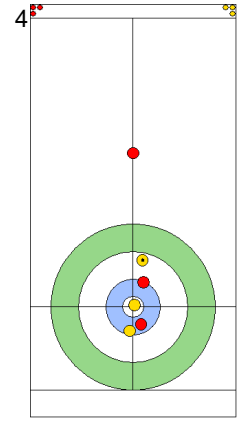

Game - Shot by Shot

End 4 **CHN - China 3 + 0 (this end) = 3** **SWE - Sweden 5 + 2 (this end) = 7**

Prepositioned Stones

CHN: YANG Y
Draw 75%

SWE: WRANAA I
Draw 100%

CHN: TIAN J
Draw 100%

SWE: WRANAA R
Draw 100%

CHN: TIAN J
Draw 0%

SWE: WRANAA R
Draw 100%

CHN: TIAN J
Raise 0%

SWE: WRANAA R
Guard 100%

CHN: YANG Y
Double Take-out 0%

SWE: WRANAA I
Draw 0%

	CHN	SWE
Total Score	3	7
Time left	12:23	12:01

Legend:
 Clockwise
  Counter-clockwise
 - Not considered