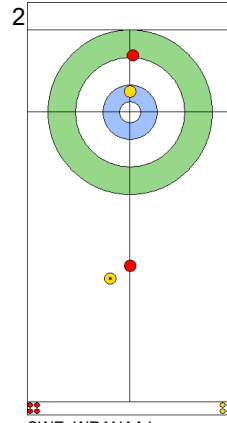

Game - Shot by Shot

End 1 **CHN - China** 0 + 0 (this end) = 0 **SWE - Sweden** 0 + 1 (this end) = 1

Prepositioned Stones

CHN: YANG Y
Draw ⤵ 50%

SWE: WRANAA I
Draw ⤵ 0%

CHN: TIAN J
Draw ⤵ 100%

SWE: WRANAA R
Draw ⤵ 100%

CHN: TIAN J
Draw ⤵ 100%

SWE: WRANAA R
Raise ⤵ 100%

CHN: TIAN J
Guard ⤵ 100%

SWE: WRANAA R
Clearing ⤵ 100%

CHN: YANG Y
Guard ⤵ 100%

SWE: WRANAA I
Raise ⤵ 0%

	CHN	SWE
Total Score	0	1
Time left	20:17	19:36

Legend:
 ⤵ Clockwise ⤴ Counter-clockwise - Not considered