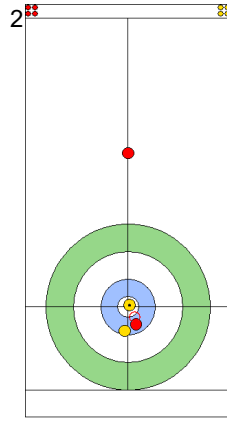

Game - Shot by Shot

End 4 **CHN - China 3 + 0 (this end) = 3** **SWE - Sweden 5 + 2 (this end) = 7**

Prepositioned Stones

CHN: YANG Y
Draw 75%

SWE: WRANAA I
Draw 100%

CHN: TIAN J
Draw 100%

SWE: WRANAA R
Draw 100%

CHN: TIAN J
Draw 0%

SWE: WRANAA R
Draw 100%

CHN: TIAN J
Raise 0%

SWE: WRANAA R
Guard 100%

CHN: YANG Y
Double Take-out 0%

SWE: WRANAA I
Draw 0%

	CHN	SWE
Total Score	3	7
Time left	12:23	12:01

Legend:
 Clockwise
  Counter-clockwise
 - Not considered