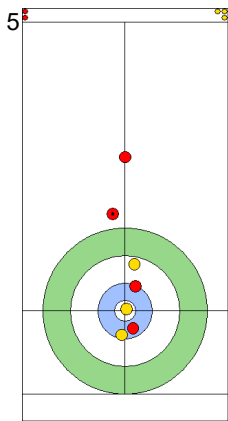

Game - Shot by Shot

End 4 **CHN - China 3 + 0 (this end) = 3** **SWE - Sweden 5 + 2 (this end) = 7**

Prepositioned Stones

CHN: YANG Y
Draw 75%

SWE: WRANAA I
Draw 100%

CHN: TIAN J
Draw 100%

SWE: WRANAA R
Draw 100%

CHN: TIAN J
Draw 0%

SWE: WRANAA R
Draw 100%

CHN: TIAN J
Raise 0%

SWE: WRANAA R
Guard 100%

CHN: YANG Y
Double Take-out 0%

SWE: WRANAA I
Draw 0%

	CHN	SWE
Total Score	3	7
Time left	12:23	12:01

Legend:
 Clockwise
  Counter-clockwise
 - Not considered