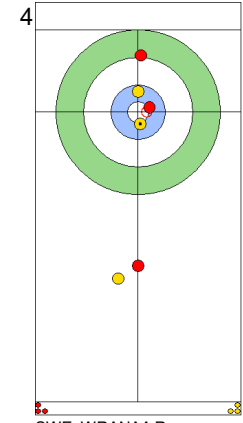

Game - Shot by Shot

End 1 **CHN - China** 0 + 0 (this end) = 0 **SWE - Sweden** 0 + 1 (this end) = 1

Prepositioned Stones

CHN: YANG Y
Draw ⤵ 50%

SWE: WRANAA I
Draw ⤵ 0%

CHN: TIAN J
Draw ⤵ 100%

SWE: WRANAA R
Draw ⤵ 100%

CHN: TIAN J
Draw ⤵ 100%

SWE: WRANAA R
Raise ⤵ 100%

CHN: TIAN J
Guard ⤵ 100%

SWE: WRANAA R
Clearing ⤵ 100%

CHN: YANG Y
Guard ⤵ 100%

SWE: WRANAA I
Raise ⤵ 0%

	CHN	SWE
Total Score	0	1
Time left	20:17	19:36

Legend:
 ⤵ Clockwise ⤴ Counter-clockwise - Not considered

Game - Shot by Shot

End 2 **CHN - China** 0 + 0 (this end) = 0 **SWE - Sweden** 1 + 4 (this end) = 5

Prepositioned Stones

SWE: WRANAA I
Draw ⌚ 100%

CHN: YANG Y
Draw ⌚ 100%

SWE: WRANAA R
Draw ⌚ 100%

CHN: TIAN J
Raise ⌚ 0%