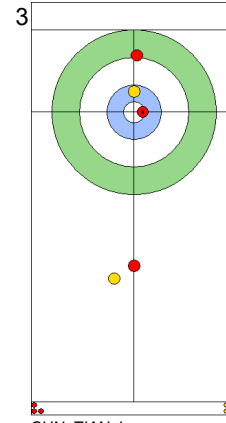

Game - Shot by Shot

End 1 **CHN - China** 0 + 0 (this end) = 0 **SWE - Sweden** 0 + 1 (this end) = 1

Prepositioned Stones

CHN: YANG Y
Draw ⤵ 50%

SWE: WRANAA I
Draw ⤵ 0%

CHN: TIAN J
Draw ⤵ 100%

SWE: WRANAA R
Draw ⤵ 100%

CHN: TIAN J
Draw ⤵ 100%

SWE: WRANAA R
Raise ⤵ 100%

CHN: TIAN J
Guard ⤵ 100%

SWE: WRANAA R
Clearing ⤵ 100%

CHN: YANG Y
Guard ⤵ 100%

SWE: WRANAA I
Raise ⤵ 0%

	CHN	SWE
Total Score	0	1
Time left	20:17	19:36

Legend:
 ⤵ Clockwise ⤴ Counter-clockwise - Not considered