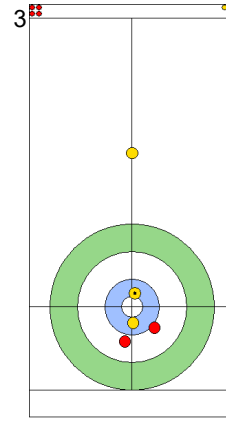

SWE: WRANAA R
Draw 100%