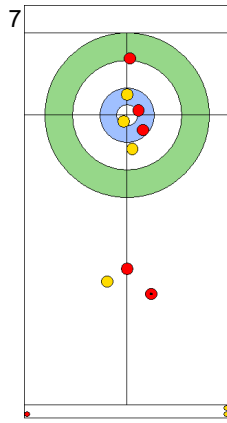

Game - Shot by Shot

End 1 **CHN - China** 0 + 0 (this end) = 0 **SWE - Sweden** 0 + 1 (this end) = 1

Prepositioned Stones

CHN: YANG Y
Draw ⤵ 50%

SWE: WRANAA I
Draw ⤵ 0%

CHN: TIAN J
Draw ⤵ 100%

SWE: WRANAA R
Draw ⤵ 100%

CHN: TIAN J
Draw ⤵ 100%

SWE: WRANAA R
Raise ⤵ 100%

CHN: TIAN J
Guard ⤵ 100%

SWE: WRANAA R
Clearing ⤵ 100%

CHN: YANG Y
Guard ⤵ 100%

SWE: WRANAA I
Raise ⤵ 0%

	CHN	SWE
Total Score	0	1
Time left	20:17	19:36

Legend:
 ⤵ Clockwise ⤴ Counter-clockwise - Not considered

Game - Shot by Shot

End 2 **CHN - China** 0 + 0 (this end) = 0 **SWE - Sweden** 1 + 4 (this end) = 5

Prepositioned Stones

SWE: WRANAA I
Draw ⌚ 100%

CHN: YANG Y
Draw ⌚ 100%

SWE: WRANAA R
Draw ⌚ 100%

CHN: TIAN J
Raise ⌚ 0%