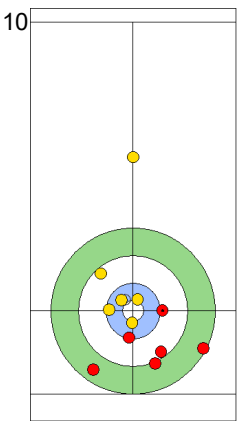

SWE: WRANAA R
Raise ⌚ 50%

CHN: TIAN J
Draw ⌚ 50%

SWE: WRANAA R
Draw ⌚ 100%

CHN: TIAN J
Raise ⌚ 75%

SWE: WRANAA I
Raise ⌚ 100%

CHN: YANG Y
Draw ⌚ 0%

	CHN	SWE
Total Score	0	5
Time left	17:16	17:44

Legend:
 ⌚ Clockwise ⌚ Counter-clockwise - Not considered

Game - Shot by Shot

End 3 **CHN - China** 0 + 3 (this end) = 3 **SWE - Sweden** 5 + 0 (this end) = 5

	CHN	SWE
Total Score	3	5
Time left	14:37	15:24

Legend:
 Clockwise
  Counter-clockwise
 - Not considered