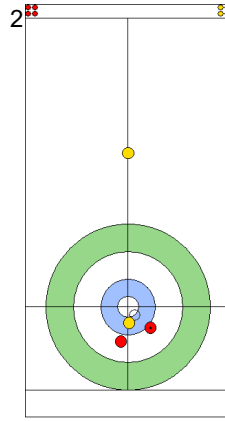

CHN: YANG Y
Draw 50%