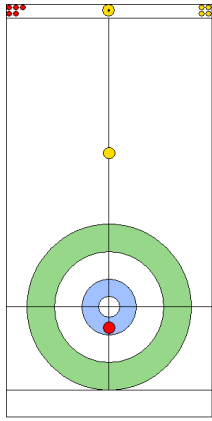

SUN 21 APR 2024
Start Time 10:00

Round Robin Session 4
Group B - Sheet E

Game - Shot by Shot

End 6 **CHN - China 3 + 0 (this end) = 3** **SWE - Sweden 8 + 1 (this end) = 9**

Prepositioned Stones