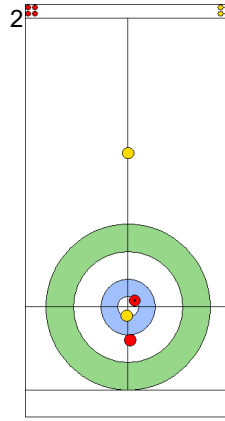

Game - Shot by Shot

End 3 **CZE - Czechia 3 + 0 (this end) = 3** **NZL - New Zealand 2 + 1 (this end) = 3**

	CZE	NZL
Total Score	3	3
Time left	14:32	14:08

Legend:
 Clockwise Counter-clockwise - Not considered

SUN 21 APR 2024
Start Time 18:00

Round Robin Session 6
Group B - Sheet C

Game - Shot by Shot

End 4 **CZE - Czechia 3 + 1 (this end) = 4** **NZL - New Zealand 3 + 0 (this end) = 3**

Prepositioned Stones

NZL: SMITH C
Draw ⤵ 75%

CZE: PAULOVA Z
Draw ⤵ 75%

NZL: HOOD A
Draw ⤵ 100%

CZE: PAUL T
Draw ⤵ 0%

NZL: HOOD A
Guard ⤵ 100%

CZE: PAUL T
Draw ⤵ 50%

NZL: HOOD A
Guard ⤵ 100%

CZE: PAUL T
Raise ⤵ 50%

NZL: SMITH C
Guard ⤵ 100%