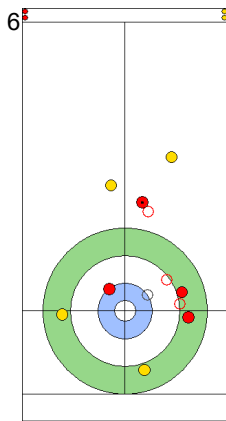

CZE: PAULOVA Z
Draw ⤴ 75%

NZL: HOOD A
Front ⤴ 50%

CZE: PAUL T
Wick / Soft Peeling ⤴ 75%

NZL: HOOD A
Draw ⤴ 100%

CZE: PAUL T
Promotion Take-out ⤴ 100%

NZL: HOOD A
Take-out ⤴ 0%

CZE: PAUL T
Draw ⤴ 100%

NZL: SMITH C
Promotion Take-out ⤴ 0%

	CZE	NZL
Total Score	8	6
Time left	1:53	1:10

Legend:
 ⤴ Clockwise ⤵ Counter-clockwise - Not considered