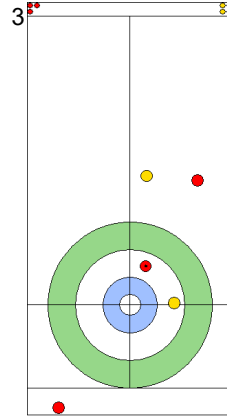

Round Robin Session 6
Group B - Sheet C

Game - Shot by Shot

End 6 **CZE - Czechia 5 + 0 (this end) = 5** **NZL - New Zealand 3 + 1 (this end) = 4**

Power Play
Prepositioned Stones

CZE: PAULOVA Z
Wick / Soft Peeling ⌚ 0%

NZL: SMITH C
Draw ⌚ 0%

CZE: PAUL T
Draw ⌚ 100%

NZL: HOOD A
Promotion Take-out ⌚ 75%

CZE: PAUL T
Take-out ⌚ 75%

NZL: HOOD A
Draw ⌚ 75%

CZE: PAUL T
Double Take-out ⌚ 75%

NZL: HOOD A
Draw ⌚ 0%

CZE: PAULOVA Z
Take-out ⌚ 100%