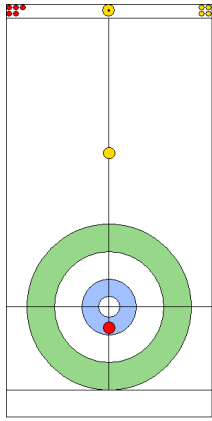

Game - Shot by Shot

End 3 **CZE - Czechia 3 + 0 (this end) = 3** **NZL - New Zealand 2 + 1 (this end) = 3**

	CZE	NZL
Total Score	3	3
Time left	14:32	14:08

Legend:
 Clockwise Counter-clockwise - Not considered

SUN 21 APR 2024
Start Time 18:00

Round Robin Session 6
Group B - Sheet C

Game - Shot by Shot

End 4 **CZE - Czechia 3 + 1 (this end) = 4** **NZL - New Zealand 3 + 0 (this end) = 3**

Prepositioned Stones

NZL: SMITH C
Draw ⤵ 75%

CZE: PAULOVA Z
Draw ⤵ 75%

NZL: HOOD A
Draw ⤵ 100%

CZE: PAUL T
Draw ⤵ 0%

NZL: HOOD A
Guard ⤵ 100%

CZE: PAUL T
Draw ⤵ 50%

NZL: HOOD A
Guard ⤵ 100%

CZE: PAUL T
Raise ⤵ 50%

NZL: SMITH C
Guard ⤵ 100%