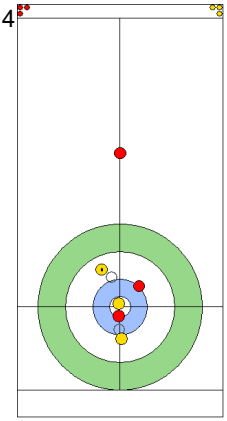

Game - Shot by Shot

End 1 **CZE - Czechia 0 + 3 (this end) = 3** **NZL - New Zealand 0 + 0 (this end) = 0**

	CZE	NZL
Total Score	3	0
Time left	19:44	19:27

Legend:
 Clockwise
  Counter-clockwise
 - Not considered

SUN 21 APR 2024
Start Time 18:00

Round Robin Session 6
Group B - Sheet C

Game - Shot by Shot

End 2 **CZE - Czechia 3 + 0 (this end) = 3** **NZL - New Zealand 0 + 2 (this end) = 2**

Prepositioned Stones

CZE: PAULOVA Z
Draw 100%

NZL: SMITH C
Draw 75%

CZE: PAUL T
Draw 75%

NZL: HOOD A
Raise 100%

CZE: PAUL T
Draw 50%

NZL: HOOD A
Draw 100%

CZE: PAUL T
Draw 100%

NZL: HOOD A
Guard 100%

CZE: PAULOVA Z
Raise 0%