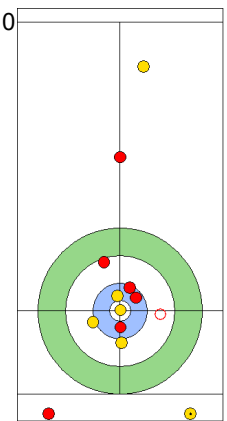

NZL: SMITH C
Draw 75%

CZE: PAUL T
Draw 75%

NZL: HOOD A
Raise 100%

CZE: PAUL T
Draw 50%

NZL: HOOD A
Draw 100%

CZE: PAUL T
Draw 100%

NZL: HOOD A
Guard 100%

CZE: PAULOVA Z
Raise 0%

Game - Shot by Shot

End 3 **CZE - Czechia 3 + 0 (this end) = 3** **NZL - New Zealand 2 + 1 (this end) = 3**

	CZE	NZL
Total Score	3	3
Time left	14:32	14:08

Legend:
 Clockwise Counter-clockwise - Not considered