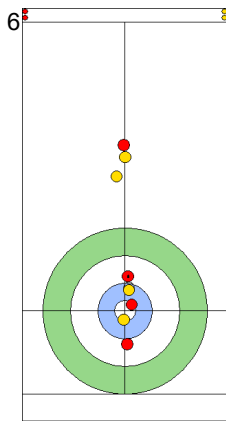

CZE: PAULOVA Z
Draw ⤵ 75%

NZL: HOOD A
Draw ⤵ 100%

CZE: PAUL T
Draw ⤵ 0%

NZL: HOOD A
Guard ⤵ 100%

CZE: PAUL T
Draw ⤵ 50%

NZL: HOOD A
Guard ⤵ 100%

CZE: PAUL T
Raise ⤵ 50%

NZL: SMITH C
Guard ⤵ 100%

CZE: PAULOVA Z
Through -

	CZE	NZL
Total Score	4	3
Time left	12:02	11:17

Legend:
 ⤵ Clockwise ⤴ Counter-clockwise - Not considered

SUN 21 APR 2024
Start Time 18:00

Round Robin Session 6
Group B - Sheet C

Game - Shot by Shot