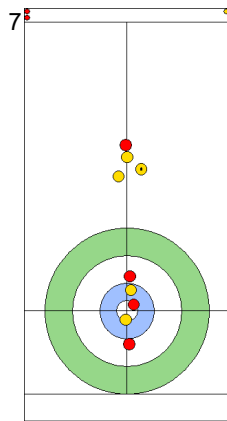

CZE: PAULOVA Z
Draw ⤵ 75%

NZL: HOOD A
Draw ⤵ 100%

CZE: PAUL T
Draw ⤵ 0%

NZL: HOOD A
Guard ⤵ 100%

CZE: PAUL T
Draw ⤵ 50%

NZL: HOOD A
Guard ⤵ 100%

CZE: PAUL T
Raise ⤵ 50%

NZL: SMITH C
Guard ⤵ 100%

CZE: PAULOVA Z
Through -

	CZE	NZL
Total Score	4	3
Time left	12:02	11:17

Legend:
 ⤵ Clockwise ⤴ Counter-clockwise - Not considered

SUN 21 APR 2024
Start Time 18:00

Round Robin Session 6
Group B - Sheet C

Game - Shot by Shot