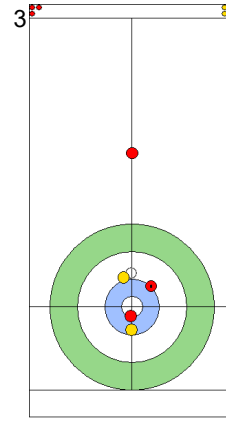

SUN 21 APR 2024
Start Time 18:00

Round Robin Session 6
Group B - Sheet C

Game - Shot by Shot

End 2 **CZE - Czechia 3 + 0 (this end) = 3** **NZL - New Zealand 0 + 2 (this end) = 2**

Prepositioned Stones

CZE: PAULOVA Z
Draw 100%

NZL: SMITH C
Draw 75%

CZE: PAUL T
Draw 75%

NZL: HOOD A
Raise 100%

CZE: PAUL T
Draw 50%

NZL: HOOD A
Draw 100%

CZE: PAUL T
Draw 100%

NZL: HOOD A
Guard 100%

CZE: PAULOVA Z
Raise 0%