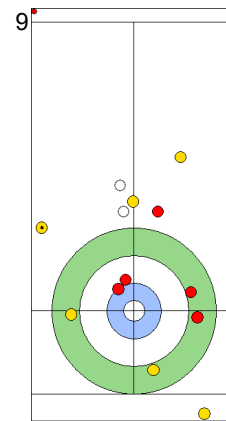

CZE: PAULOVA Z
Draw ⤴ 75%

NZL: HOOD A
Front ⤴ 50%

CZE: PAUL T
Wick / Soft Peeling ⤴ 75%

NZL: HOOD A
Draw ⤴ 100%

CZE: PAUL T
Promotion Take-out ⤴ 100%

NZL: HOOD A
Take-out ⤴ 0%

CZE: PAUL T
Draw ⤴ 100%

NZL: SMITH C
Promotion Take-out ⤴ 0%

	CZE	NZL
Total Score	8	6
Time left	1:53	1:10

Legend:
 ⤴ Clockwise ⤵ Counter-clockwise - Not considered