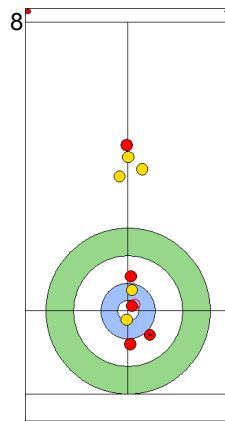

CZE: PAULOVA Z
Draw ⤵ 75%

NZL: HOOD A
Draw ⤵ 100%

CZE: PAUL T
Draw ⤵ 0%

NZL: HOOD A
Guard ⤵ 100%

CZE: PAUL T
Draw ⤵ 50%

NZL: HOOD A
Guard ⤵ 100%

CZE: PAUL T
Raise ⤵ 50%

NZL: SMITH C
Guard ⤵ 100%

CZE: PAULOVA Z
Through -

	CZE	NZL
Total Score	4	3
Time left	12:02	11:17

Legend:
 ⤵ Clockwise ⤴ Counter-clockwise - Not considered

SUN 21 APR 2024
Start Time 18:00

Round Robin Session 6
Group B - Sheet C

Game - Shot by Shot