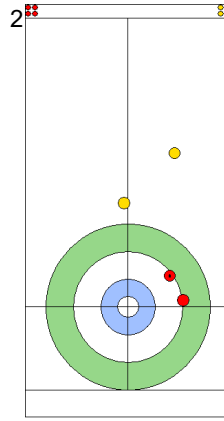

Round Robin Session 6
Group B - Sheet C

Game - Shot by Shot

End 8 ● **CZE - Czechia** 5 + 3 (this end) = 8 ● **NZL - New Zealand** 6 + 0 (this end) = 6

Power Play
Prepositioned Stones

NZL: SMITH C
Guard ⤴ 100%

CZE: PAULOVA Z
Draw ⤴ 75%

NZL: HOOD A
Front ⤴ 50%

CZE: PAUL T
Wick / Soft Peeling ⤴ 75%

NZL: HOOD A
Draw ⤴ 100%

CZE: PAUL T
Promotion Take-out ⤴ 100%

NZL: HOOD A
Take-out ⤴ 0%

CZE: PAUL T
Draw ⤴ 100%

NZL: SMITH C
Promotion Take-out ⤴ 0%