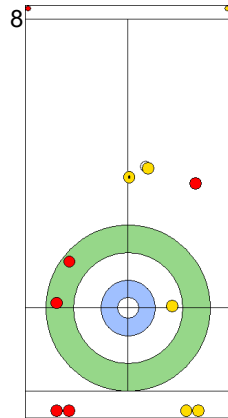

NZL: SMITH C
Draw ⌚ 0%

CZE: PAUL T
Draw ⌚ 100%

NZL: HOOD A
Promotion Take-out ⌚ 75%

CZE: PAUL T
Take-out ⌚ 75%

NZL: HOOD A
Draw ⌚ 75%

CZE: PAUL T
Double Take-out ⌚ 75%

NZL: HOOD A
Draw ⌚ 0%

CZE: PAULOVA Z
Take-out ⌚ 100%

NZL: SMITH C
Draw ⌚ 100%

	CZE	NZL
Total Score	5	4
Time left	8:15	7:05

Legend:
 ⌚ Clockwise ⌚ Counter-clockwise - Not considered

SUN 21 APR 2024
Start Time 18:00

Round Robin Session 6
Group B - Sheet C

Game - Shot by Shot