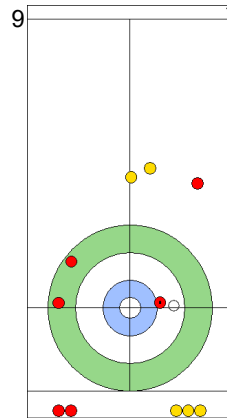

NZL: SMITH C
Draw ⌚ 0%

CZE: PAUL T
Draw ⌚ 100%

NZL: HOOD A
Promotion Take-out ⌚ 75%

CZE: PAUL T
Take-out ⌚ 75%

NZL: HOOD A
Draw ⌚ 75%

CZE: PAUL T
Double Take-out ⌚ 75%

NZL: HOOD A
Draw ⌚ 0%

CZE: PAULOVA Z
Take-out ⌚ 100%

NZL: SMITH C
Draw ⌚ 100%

	CZE	NZL
Total Score	5	4
Time left	8:15	7:05

Legend:
 ⌚ Clockwise ⌚ Counter-clockwise - Not considered

SUN 21 APR 2024
Start Time 18:00

Round Robin Session 6
Group B - Sheet C

Game - Shot by Shot