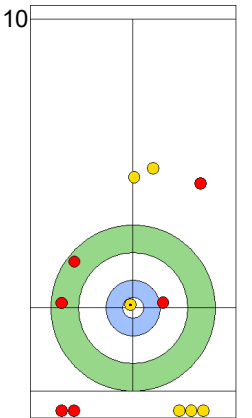

Round Robin Session 6
Group B - Sheet C

Game - Shot by Shot

End 6 **CZE - Czechia 5 + 0 (this end) = 5** **NZL - New Zealand 3 + 1 (this end) = 4**

Power Play
Prepositioned Stones

CZE: PAULOVA Z
Wick / Soft Peeling ⌚ 0%

NZL: SMITH C
Draw ⌚ 0%

CZE: PAUL T
Draw ⌚ 100%

NZL: HOOD A
Promotion Take-out ⌚ 75%

CZE: PAUL T
Take-out ⌚ 75%

NZL: HOOD A
Draw ⌚ 75%

CZE: PAUL T
Double Take-out ⌚ 75%

NZL: HOOD A
Draw ⌚ 0%

CZE: PAULOVA Z
Take-out ⌚ 100%

NZL: SMITH C
Draw ⌚ 100%

	CZE	NZL
Total Score	5	4
Time left	8:15	7:05

Legend:
 ⌚ Clockwise ⌚ Counter-clockwise - Not considered

SUN 21 APR 2024
Start Time 18:00

Round Robin Session 6
Group B - Sheet C

Game - Shot by Shot