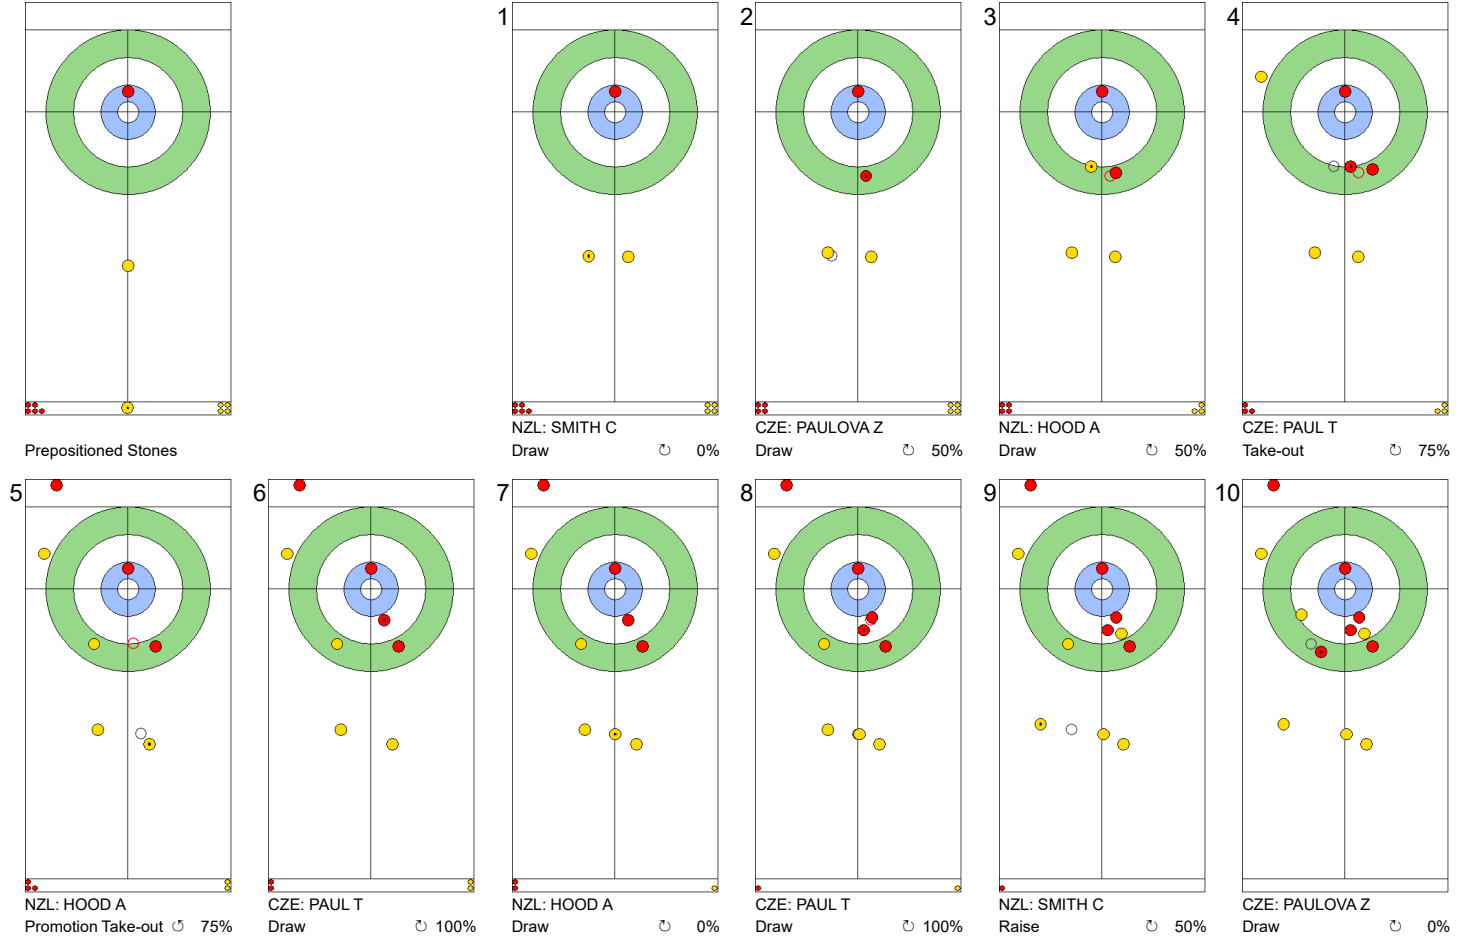

Game - Shot by Shot

End 1 **CZE - Czechia 0 + 3 (this end) = 3** **NZL - New Zealand 0 + 0 (this end) = 0**

	CZE	NZL
Total Score	3	0
Time left	19:44	19:27

Legend:
 Clockwise
  Counter-clockwise
 - Not considered

SUN 21 APR 2024
Start Time 18:00

Round Robin Session 6
Group B - Sheet C

Game - Shot by Shot

End 2 **CZE - Czechia 3 + 0 (this end) = 3** **NZL - New Zealand 0 + 2 (this end) = 2**

Prepositioned Stones

CZE: PAULOVA Z
Draw 100%