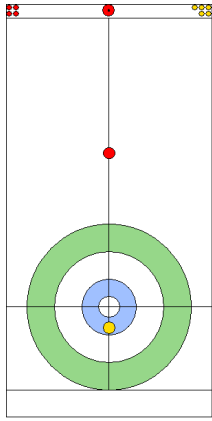

Game - Shot by Shot

End 1 **CZE - Czechia 0 + 3 (this end) = 3** **NZL - New Zealand 0 + 0 (this end) = 0**

	CZE	NZL
Total Score	3	0
Time left	19:44	19:27

Legend:
 Clockwise
  Counter-clockwise
 - Not considered

SUN 21 APR 2024
Start Time 18:00

Round Robin Session 6
Group B - Sheet C

Game - Shot by Shot

End 2 **CZE - Czechia 3 + 0 (this end) = 3** **NZL - New Zealand 0 + 2 (this end) = 2**

Prepositioned Stones

CZE: PAULOVA Z
Draw 100%