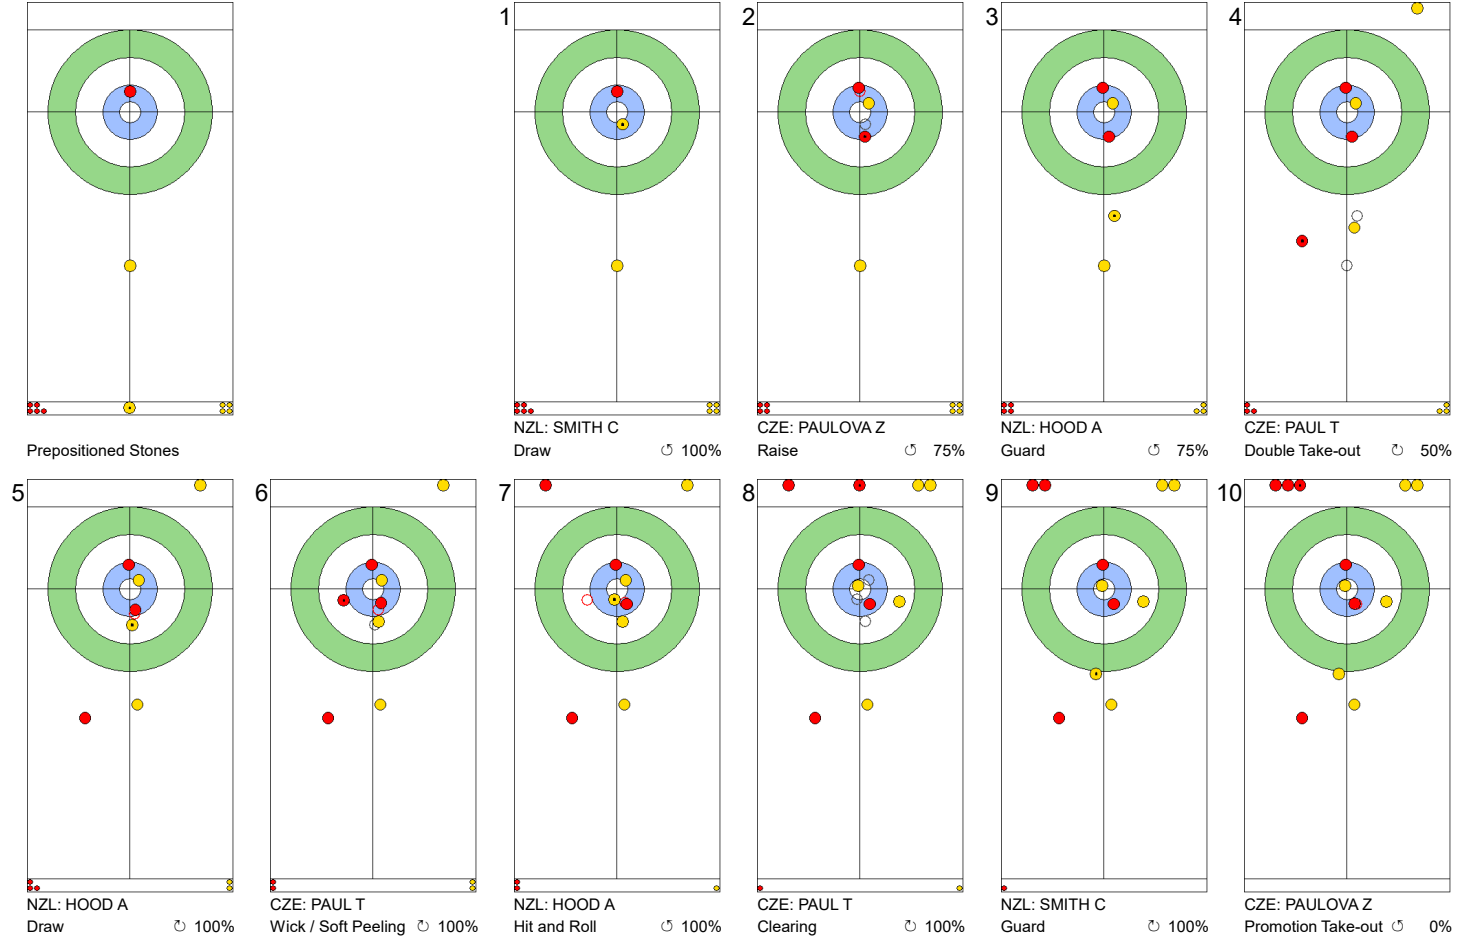

NZL: SMITH C
Hit and Roll 0%

	CZE	NZL
Total Score	3	2
Time left	17:16	16:47

Legend:
 Clockwise
 Counter-clockwise
 - Not considered

SUN 21 APR 2024
Start Time 18:00

Round Robin Session 6
Group B - Sheet C

Game - Shot by Shot

End 3 **CZE - Czechia 3 + 0 (this end) = 3** **NZL - New Zealand 2 + 1 (this end) = 3**

	CZE	NZL
Total Score	3	3
Time left	14:32	14:08

Legend:
 Clockwise Counter-clockwise - Not considered