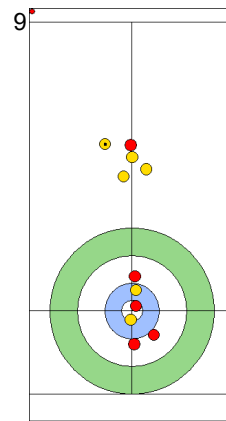

CZE: PAULOVA Z
Draw ⤵ 75%

NZL: HOOD A
Draw ⤵ 100%

CZE: PAUL T
Draw ⤵ 0%

NZL: HOOD A
Guard ⤵ 100%

CZE: PAUL T
Draw ⤵ 50%

NZL: HOOD A
Guard ⤵ 100%

CZE: PAUL T
Raise ⤵ 50%

NZL: SMITH C
Guard ⤵ 100%

CZE: PAULOVA Z
Through -

	CZE	NZL
Total Score	4	3
Time left	12:02	11:17

Legend:
 ⤵ Clockwise ⤴ Counter-clockwise - Not considered

SUN 21 APR 2024
Start Time 18:00

Round Robin Session 6
Group B - Sheet C

Game - Shot by Shot