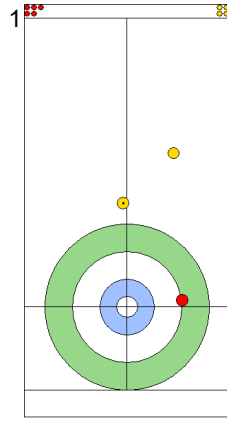

NZL: SMITH C
Draw ⌚ 100%

	CZE	NZL
Total Score	5	4
Time left	8:15	7:05

Legend:
 ⌚ Clockwise ⌚ Counter-clockwise - Not considered

SUN 21 APR 2024
Start Time 18:00

Round Robin Session 6
Group B - Sheet C

Game - Shot by Shot

End 7 **CZE - Czechia** 5 + 0 (this end) = 5 **NZL - New Zealand** 4 + 2 (this end) = 6

	CZE	NZL
Total Score	5	6
Time left	4:54	4:51

Legend:
 Clockwise
  Counter-clockwise
 - Not considered

SUN 21 APR 2024
Start Time 18:00

Round Robin Session 6
Group B - Sheet C

Game - Shot by Shot

End 8 ● **CZE - Czechia** 5 + 3 (this end) = 8 ● **NZL - New Zealand** 6 + 0 (this end) = 6

Power Play
Prepositioned Stones

NZL: SMITH C
Guard ⤴ 100%