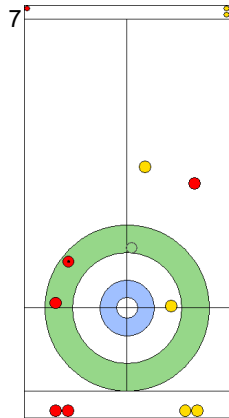

Round Robin Session 6
Group B - Sheet C

Game - Shot by Shot

End 6 **CZE - Czechia 5 + 0 (this end) = 5** **NZL - New Zealand 3 + 1 (this end) = 4**

Power Play
Prepositioned Stones

CZE: PAULOVA Z
Wick / Soft Peeling ⌚ 0%

NZL: SMITH C
Draw ⌚ 0%

CZE: PAUL T
Draw ⌚ 100%

NZL: HOOD A
Promotion Take-out ⌚ 75%

CZE: PAUL T
Take-out ⌚ 75%

NZL: HOOD A
Draw ⌚ 75%

CZE: PAUL T
Double Take-out ⌚ 75%

NZL: HOOD A
Draw ⌚ 0%

CZE: PAULOVA Z
Take-out ⌚ 100%

NZL: SMITH C
Draw ⌚ 100%

	CZE	NZL
Total Score	5	4
Time left	8:15	7:05

Legend:
 ⌚ Clockwise ⌚ Counter-clockwise - Not considered

SUN 21 APR 2024
Start Time 18:00

Round Robin Session 6
Group B - Sheet C

Game - Shot by Shot