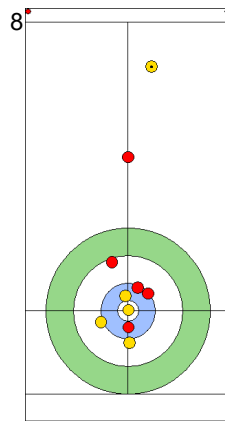

NZL: SMITH C
Draw 75%

CZE: PAUL T
Draw 75%

NZL: HOOD A
Raise 100%

CZE: PAUL T
Draw 50%

NZL: HOOD A
Draw 100%

CZE: PAUL T
Draw 100%

NZL: HOOD A
Guard 100%

CZE: PAULOVA Z
Raise 0%