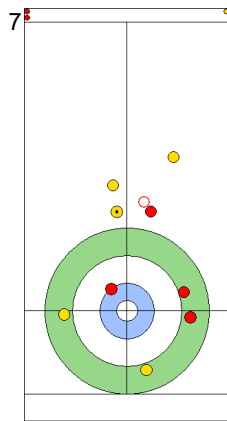

Round Robin Session 6
Group B - Sheet C

Game - Shot by Shot

End 8 ● **CZE - Czechia** 5 + 3 (this end) = 8 ● **NZL - New Zealand** 6 + 0 (this end) = 6

Power Play
Prepositioned Stones

NZL: SMITH C
Guard ⤴ 100%

CZE: PAULOVA Z
Draw ⤴ 75%

NZL: HOOD A
Front ⤴ 50%

CZE: PAUL T
Wick / Soft Peeling ⤴ 75%

NZL: HOOD A
Draw ⤴ 100%

CZE: PAUL T
Promotion Take-out ⤴ 100%

NZL: HOOD A
Take-out ⤴ 0%

CZE: PAUL T
Draw ⤴ 100%

NZL: SMITH C
Promotion Take-out ⤴ 0%

	CZE	NZL
Total Score	8	6
Time left	1:53	1:10

Legend:
 ⤴ Clockwise ⤵ Counter-clockwise - Not considered