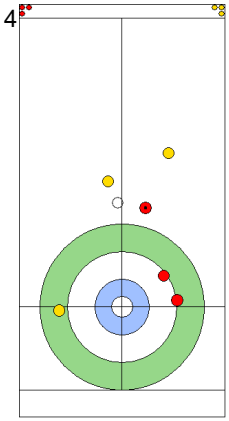

Round Robin Session 6
Group B - Sheet C

Game - Shot by Shot

End 8 ● **CZE - Czechia** 5 + 3 (this end) = 8 ● **NZL - New Zealand** 6 + 0 (this end) = 6

Power Play
Prepositioned Stones

NZL: SMITH C
Guard ⤴ 100%

CZE: PAULOVA Z
Draw ⤴ 75%

NZL: HOOD A
Front ⤴ 50%

CZE: PAUL T
Wick / Soft Peeling ⤴ 75%

NZL: HOOD A
Draw ⤴ 100%

CZE: PAUL T
Promotion Take-out ⤴ 100%

NZL: HOOD A
Take-out ⤴ 0%

CZE: PAUL T
Draw ⤴ 100%

NZL: SMITH C
Promotion Take-out ⤴ 0%