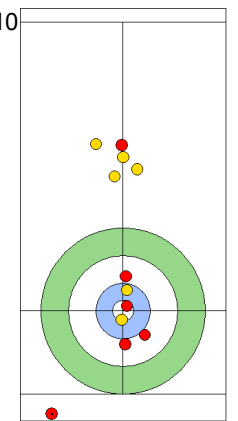

CZE: PAULOVA Z
Draw ⤵ 75%

NZL: HOOD A
Draw ⤵ 100%

CZE: PAUL T
Draw ⤵ 0%

NZL: HOOD A
Guard ⤵ 100%

CZE: PAUL T
Draw ⤵ 50%

NZL: HOOD A
Guard ⤵ 100%

CZE: PAUL T
Raise ⤵ 50%

NZL: SMITH C
Guard ⤵ 100%

CZE: PAULOVA Z
Through -

	CZE	NZL
Total Score	4	3
Time left	12:02	11:17

Legend:
 ⤵ Clockwise ⤴ Counter-clockwise - Not considered

SUN 21 APR 2024
Start Time 18:00

Round Robin Session 6
Group B - Sheet C

Game - Shot by Shot