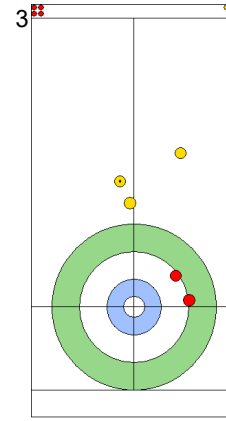

Round Robin Session 6
Group B - Sheet C

Game - Shot by Shot

End 8 ● **CZE - Czechia** 5 + 3 (this end) = 8 ● **NZL - New Zealand** 6 + 0 (this end) = 6

Power Play
Prepositioned Stones

NZL: SMITH C
Guard ⤴ 100%

CZE: PAULOVA Z
Draw ⤴ 75%

NZL: HOOD A
Front ⤴ 50%

CZE: PAUL T
Wick / Soft Peeling ⤴ 75%

NZL: HOOD A
Draw ⤴ 100%

CZE: PAUL T
Promotion Take-out ⤴ 100%

NZL: HOOD A
Take-out ⤴ 0%

CZE: PAUL T
Draw ⤴ 100%

NZL: SMITH C
Promotion Take-out ⤴ 0%