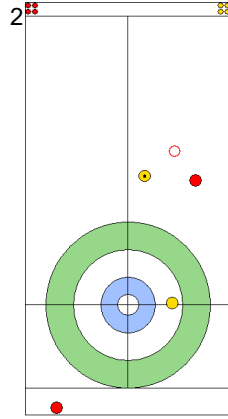

Round Robin Session 6
Group B - Sheet C

Game - Shot by Shot

End 6 **CZE - Czechia 5 + 0 (this end) = 5** **NZL - New Zealand 3 + 1 (this end) = 4**

Power Play
Prepositioned Stones

CZE: PAULOVA Z
Wick / Soft Peeling ⌚ 0%

NZL: SMITH C
Draw ⌚ 0%

CZE: PAUL T
Draw ⌚ 100%

NZL: HOOD A
Promotion Take-out ⌚ 75%

CZE: PAUL T
Take-out ⌚ 75%

NZL: HOOD A
Draw ⌚ 75%

CZE: PAUL T
Double Take-out ⌚ 75%

NZL: HOOD A
Draw ⌚ 0%

CZE: PAULOVA Z
Take-out ⌚ 100%