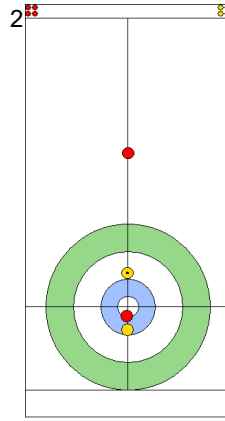

SUN 21 APR 2024
Start Time 18:00

Round Robin Session 6
Group B - Sheet C

Game - Shot by Shot

End 2 **CZE - Czechia 3 + 0 (this end) = 3** **NZL - New Zealand 0 + 2 (this end) = 2**

Prepositioned Stones

CZE: PAULOVA Z
Draw 100%

NZL: SMITH C
Draw 75%

CZE: PAUL T
Draw 75%

NZL: HOOD A
Raise 100%

CZE: PAUL T
Draw 50%

NZL: HOOD A
Draw 100%

CZE: PAUL T
Draw 100%

NZL: HOOD A
Guard 100%

CZE: PAULOVA Z
Raise 0%