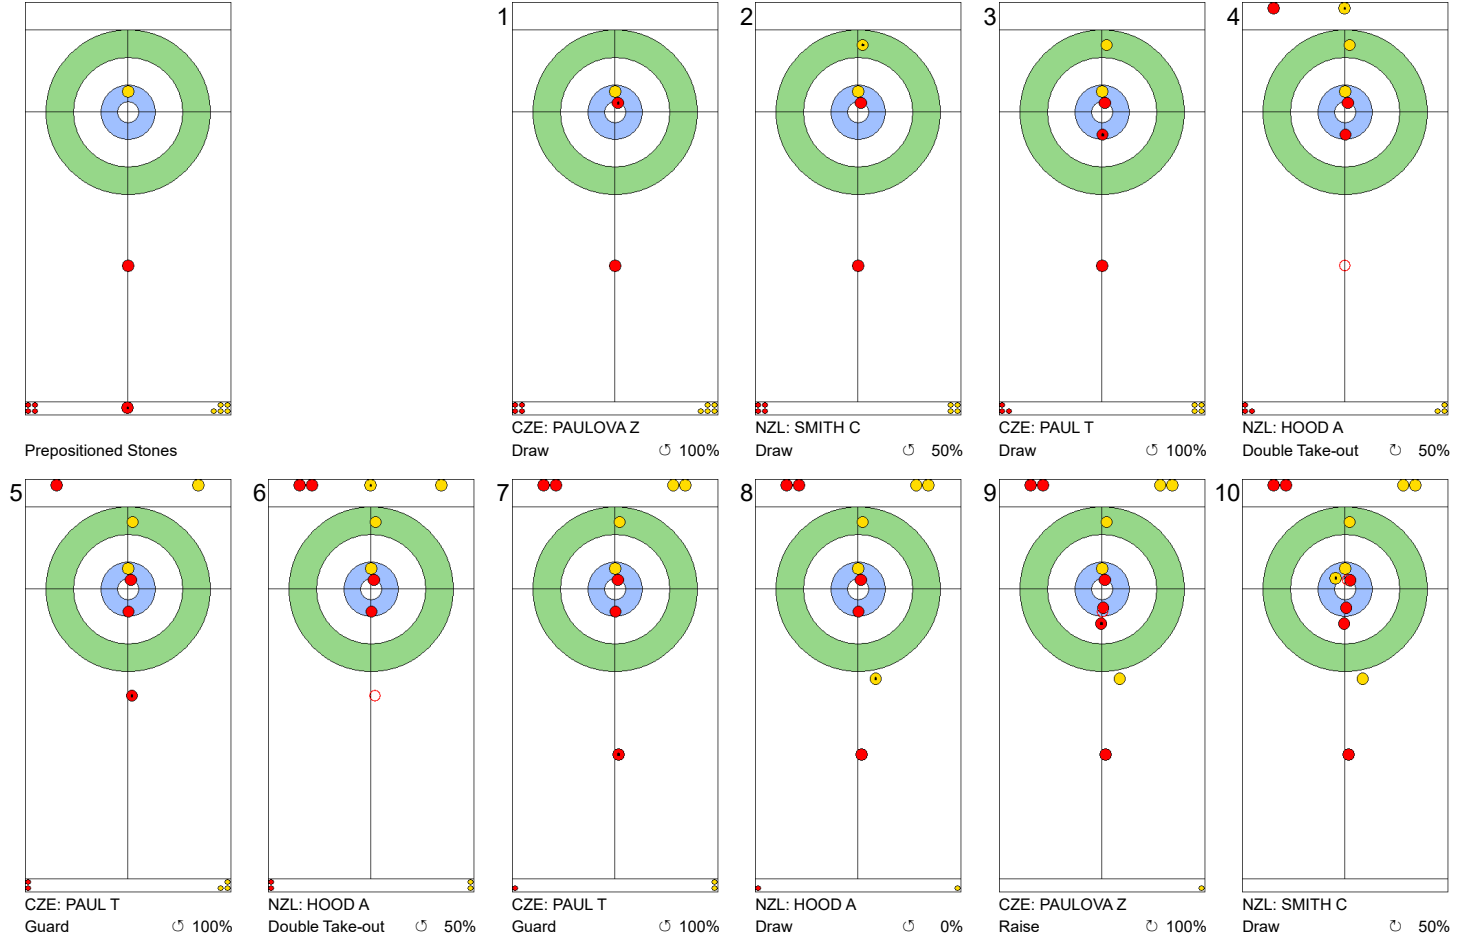

CZE: PAULOVA Z
Draw ⤵ 75%

NZL: HOOD A
Draw ⤵ 100%

CZE: PAUL T
Draw ⤵ 0%

NZL: HOOD A
Guard ⤵ 100%

CZE: PAUL T
Draw ⤵ 50%

NZL: HOOD A
Guard ⤵ 100%

CZE: PAUL T
Raise ⤵ 50%

NZL: SMITH C
Guard ⤵ 100%

CZE: PAULOVA Z
Through -

	CZE	NZL
Total Score	4	3
Time left	12:02	11:17

Legend:
 ⤵ Clockwise ⤴ Counter-clockwise - Not considered

SUN 21 APR 2024
Start Time 18:00

Round Robin Session 6
Group B - Sheet C

Game - Shot by Shot

End 5 ● CZE - Czechia 4 + 1 (this end) = 5 ⊗ NZL - New Zealand 3 + 0 (this end) = 3

	CZE	NZL
Total Score	5	3
Time left	10:48	8:59

Legend:
↻ Clockwise ↺ Counter-clockwise - Not considered

SUN 21 APR 2024
Start Time 18:00

Round Robin Session 6
Group B - Sheet C

Game - Shot by Shot

End 6 **CZE - Czechia 5 + 0 (this end) = 5** **NZL - New Zealand 3 + 1 (this end) = 4**

Power Play
Prepositioned Stones

CZE: PAULOVA Z
Wick / Soft Peeling ⌚ 0%