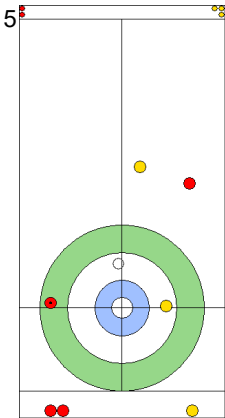

Round Robin Session 6
Group B - Sheet C

Game - Shot by Shot

End 6 **CZE - Czechia 5 + 0 (this end) = 5** **NZL - New Zealand 3 + 1 (this end) = 4**

Power Play
Prepositioned Stones

CZE: PAULOVA Z
Wick / Soft Peeling ⌚ 0%

NZL: SMITH C
Draw ⌚ 0%

CZE: PAUL T
Draw ⌚ 100%

NZL: HOOD A
Promotion Take-out ⌚ 75%

CZE: PAUL T
Take-out ⌚ 75%

NZL: HOOD A
Draw ⌚ 75%

CZE: PAUL T
Double Take-out ⌚ 75%

NZL: HOOD A
Draw ⌚ 0%

CZE: PAULOVA Z
Take-out ⌚ 100%