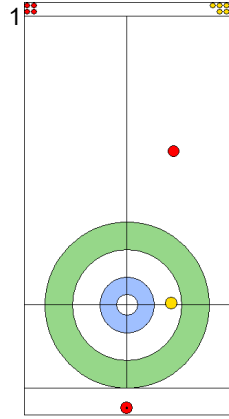

CZE: PAULOVA Z
Through -

	CZE	NZL
Total Score	4	3
Time left	12:02	11:17

Legend:
 ⤵ Clockwise ⤴ Counter-clockwise - Not considered

SUN 21 APR 2024
Start Time 18:00

Round Robin Session 6
Group B - Sheet C

Game - Shot by Shot

End 5 ● CZE - Czechia 4 + 1 (this end) = 5 ⊗ NZL - New Zealand 3 + 0 (this end) = 3

	CZE	NZL
Total Score	5	3
Time left	10:48	8:59

Legend:
↻ Clockwise ↺ Counter-clockwise - Not considered

SUN 21 APR 2024
Start Time 18:00

Round Robin Session 6
Group B - Sheet C

Game - Shot by Shot

End 6 **CZE - Czechia 5 + 0 (this end) = 5** **NZL - New Zealand 3 + 1 (this end) = 4**

Power Play
Prepositioned Stones

CZE: PAULOVA Z
Wick / Soft Peeling ⌚ 0%