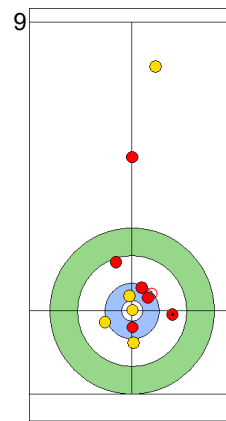

NZL: SMITH C
Draw 75%

CZE: PAUL T
Draw 75%

NZL: HOOD A
Raise 100%

CZE: PAUL T
Draw 50%

NZL: HOOD A
Draw 100%

CZE: PAUL T
Draw 100%

NZL: HOOD A
Guard 100%

CZE: PAULOVA Z
Raise 0%