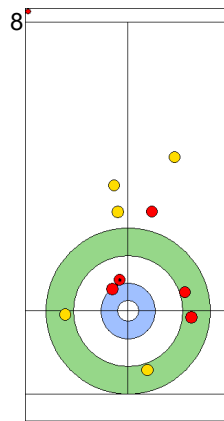

CZE: PAULOVA Z
Draw ⤴ 75%

NZL: HOOD A
Front ⤴ 50%

CZE: PAUL T
Wick / Soft Peeling ⤴ 75%

NZL: HOOD A
Draw ⤴ 100%

CZE: PAUL T
Promotion Take-out ⤴ 100%

NZL: HOOD A
Take-out ⤴ 0%

CZE: PAUL T
Draw ⤴ 100%

NZL: SMITH C
Promotion Take-out ⤴ 0%

	CZE	NZL
Total Score	8	6
Time left	1:53	1:10

Legend:
 ⤴ Clockwise ⤵ Counter-clockwise - Not considered