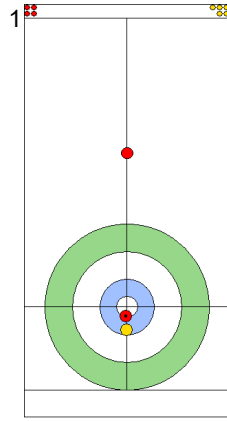

SUN 21 APR 2024
Start Time 18:00

Round Robin Session 6
Group B - Sheet C

Game - Shot by Shot

End 2 **CZE - Czechia 3 + 0 (this end) = 3** **NZL - New Zealand 0 + 2 (this end) = 2**

Prepositioned Stones

CZE: PAULOVA Z
Draw 100%

NZL: SMITH C
Draw 75%

CZE: PAUL T
Draw 75%

NZL: HOOD A
Raise 100%

CZE: PAUL T
Draw 50%

NZL: HOOD A
Draw 100%

CZE: PAUL T
Draw 100%

NZL: HOOD A
Guard 100%

CZE: PAULOVA Z
Raise 0%