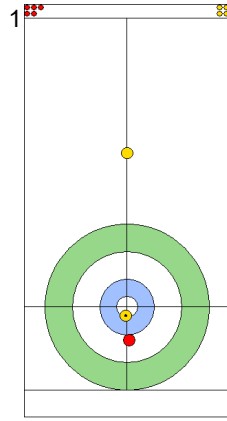

Game - Shot by Shot

End 3 **CZE - Czechia 3 + 0 (this end) = 3** **NZL - New Zealand 2 + 1 (this end) = 3**

	CZE	NZL
Total Score	3	3
Time left	14:32	14:08

Legend:
 Clockwise Counter-clockwise - Not considered

SUN 21 APR 2024
Start Time 18:00

Round Robin Session 6
Group B - Sheet C

Game - Shot by Shot

End 4 **CZE - Czechia 3 + 1 (this end) = 4** **NZL - New Zealand 3 + 0 (this end) = 3**

Prepositioned Stones

NZL: SMITH C
Draw ⤵ 75%

CZE: PAULOVA Z
Draw ⤵ 75%

NZL: HOOD A
Draw ⤵ 100%

CZE: PAUL T
Draw ⤵ 0%

NZL: HOOD A
Guard ⤵ 100%

CZE: PAUL T
Draw ⤵ 50%

NZL: HOOD A
Guard ⤵ 100%

CZE: PAUL T
Raise ⤵ 50%

NZL: SMITH C
Guard ⤵ 100%