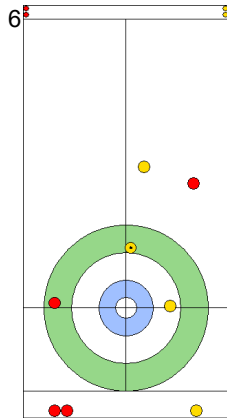

NZL: SMITH C
Draw ⌚ 0%

CZE: PAUL T
Draw ⌚ 100%

NZL: HOOD A
Promotion Take-out ⌚ 75%

CZE: PAUL T
Take-out ⌚ 75%

NZL: HOOD A
Draw ⌚ 75%

CZE: PAUL T
Double Take-out ⌚ 75%

NZL: HOOD A
Draw ⌚ 0%

CZE: PAULOVA Z
Take-out ⌚ 100%

NZL: SMITH C
Draw ⌚ 100%

	CZE	NZL
Total Score	5	4
Time left	8:15	7:05

Legend:
 ⌚ Clockwise ⌚ Counter-clockwise - Not considered

SUN 21 APR 2024
Start Time 18:00

Round Robin Session 6
Group B - Sheet C

Game - Shot by Shot