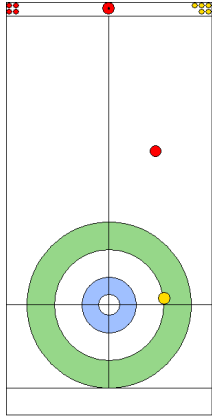

SUN 21 APR 2024
Start Time 18:00

Round Robin Session 6
Group B - Sheet C

Game - Shot by Shot

End 6 **CZE - Czechia 5 + 0 (this end) = 5** **NZL - New Zealand 3 + 1 (this end) = 4**

Power Play
Prepositioned Stones