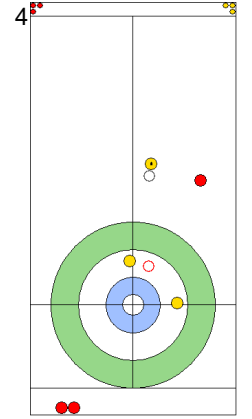

Round Robin Session 6
Group B - Sheet C

Game - Shot by Shot

End 6 **CZE - Czechia 5 + 0 (this end) = 5** **NZL - New Zealand 3 + 1 (this end) = 4**

Power Play
Prepositioned Stones

CZE: PAULOVA Z
Wick / Soft Peeling ⌚ 0%

NZL: SMITH C
Draw ⌚ 0%

CZE: PAUL T
Draw ⌚ 100%

NZL: HOOD A
Promotion Take-out ⌚ 75%

CZE: PAUL T
Take-out ⌚ 75%

NZL: HOOD A
Draw ⌚ 75%

CZE: PAUL T
Double Take-out ⌚ 75%

NZL: HOOD A
Draw ⌚ 0%

CZE: PAULOVA Z
Take-out ⌚ 100%