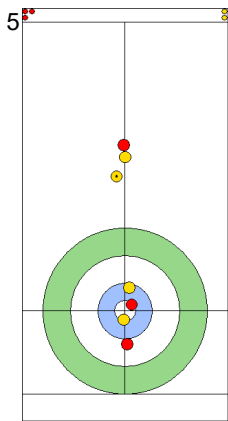

Game - Shot by Shot

End 3 **CZE - Czechia 3 + 0 (this end) = 3** **NZL - New Zealand 2 + 1 (this end) = 3**

	CZE	NZL
Total Score	3	3
Time left	14:32	14:08

Legend:
 Clockwise Counter-clockwise - Not considered

SUN 21 APR 2024
Start Time 18:00

Round Robin Session 6
Group B - Sheet C

Game - Shot by Shot

End 4 **CZE - Czechia 3 + 1 (this end) = 4** **NZL - New Zealand 3 + 0 (this end) = 3**

Prepositioned Stones

NZL: SMITH C
Draw ⤵ 75%

CZE: PAULOVA Z
Draw ⤵ 75%

NZL: HOOD A
Draw ⤵ 100%

CZE: PAUL T
Draw ⤵ 0%

NZL: HOOD A
Guard ⤵ 100%

CZE: PAUL T
Draw ⤵ 50%

NZL: HOOD A
Guard ⤵ 100%

CZE: PAUL T
Raise ⤵ 50%

NZL: SMITH C
Guard ⤵ 100%