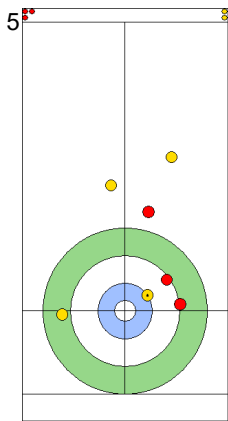

Round Robin Session 6
Group B - Sheet C

Game - Shot by Shot

End 8 ● **CZE - Czechia** 5 + 3 (this end) = 8 ● **NZL - New Zealand** 6 + 0 (this end) = 6

Power Play
Prepositioned Stones

NZL: SMITH C
Guard ⤴ 100%

CZE: PAULOVA Z
Draw ⤴ 75%

NZL: HOOD A
Front ⤴ 50%

CZE: PAUL T
Wick / Soft Peeling ⤴ 75%

NZL: HOOD A
Draw ⤴ 100%

CZE: PAUL T
Promotion Take-out ⤴ 100%

NZL: HOOD A
Take-out ⤴ 0%

CZE: PAUL T
Draw ⤴ 100%

NZL: SMITH C
Promotion Take-out ⤴ 0%