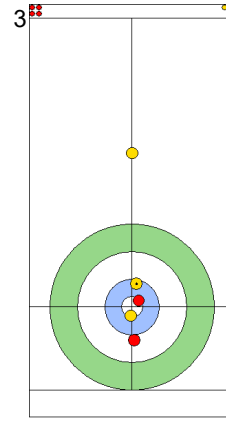

Game - Shot by Shot

End 3 **CZE - Czechia 3 + 0 (this end) = 3** **NZL - New Zealand 2 + 1 (this end) = 3**

	CZE	NZL
Total Score	3	3
Time left	14:32	14:08

Legend:
 Clockwise Counter-clockwise - Not considered

SUN 21 APR 2024
Start Time 18:00

Round Robin Session 6
Group B - Sheet C

Game - Shot by Shot

End 4 **CZE - Czechia 3 + 1 (this end) = 4** **NZL - New Zealand 3 + 0 (this end) = 3**

Prepositioned Stones

NZL: SMITH C
Draw ⤵ 75%

CZE: PAULOVA Z
Draw ⤵ 75%

NZL: HOOD A
Draw ⤵ 100%

CZE: PAUL T
Draw ⤵ 0%

NZL: HOOD A
Guard ⤵ 100%

CZE: PAUL T
Draw ⤵ 50%

NZL: HOOD A
Guard ⤵ 100%

CZE: PAUL T
Raise ⤵ 50%

NZL: SMITH C
Guard ⤵ 100%