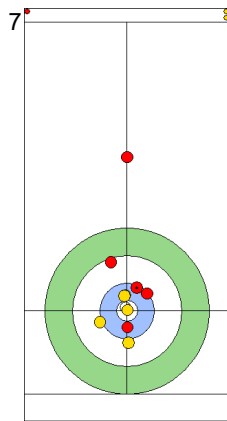

NZL: SMITH C
Draw 75%

CZE: PAUL T
Draw 75%

NZL: HOOD A
Raise 100%

CZE: PAUL T
Draw 50%

NZL: HOOD A
Draw 100%

CZE: PAUL T
Draw 100%

NZL: HOOD A
Guard 100%

CZE: PAULOVA Z
Raise 0%