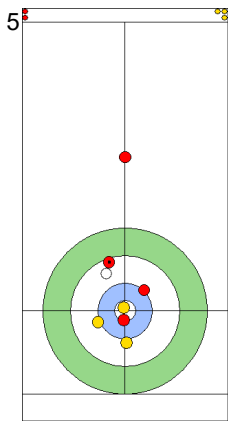

SUN 21 APR 2024
Start Time 18:00

Round Robin Session 6
Group B - Sheet C

Game - Shot by Shot

End 2 **CZE - Czechia 3 + 0 (this end) = 3** **NZL - New Zealand 0 + 2 (this end) = 2**

Prepositioned Stones

CZE: PAULOVA Z
Draw 100%

NZL: SMITH C
Draw 75%

CZE: PAUL T
Draw 75%

NZL: HOOD A
Raise 100%

CZE: PAUL T
Draw 50%

NZL: HOOD A
Draw 100%

CZE: PAUL T
Draw 100%

NZL: HOOD A
Guard 100%

CZE: PAULOVA Z
Raise 0%