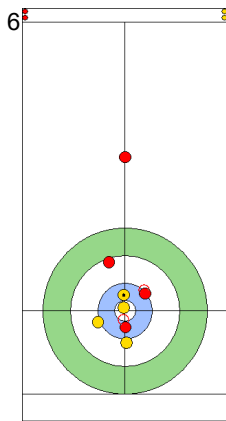

NZL: SMITH C
Draw 75%

CZE: PAUL T
Draw 75%

NZL: HOOD A
Raise 100%

CZE: PAUL T
Draw 50%

NZL: HOOD A
Draw 100%

CZE: PAUL T
Draw 100%

NZL: HOOD A
Guard 100%

CZE: PAULOVA Z
Raise 0%