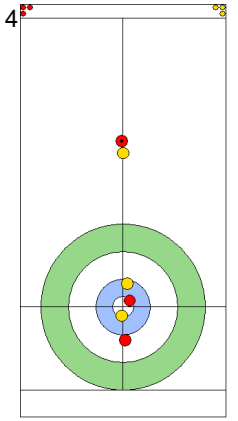

Game - Shot by Shot

End 3 **CZE - Czechia 3 + 0 (this end) = 3** **NZL - New Zealand 2 + 1 (this end) = 3**

	CZE	NZL
Total Score	3	3
Time left	14:32	14:08

Legend:
 Clockwise Counter-clockwise - Not considered

SUN 21 APR 2024
Start Time 18:00

Round Robin Session 6
Group B - Sheet C

Game - Shot by Shot

End 4 **CZE - Czechia 3 + 1 (this end) = 4** **NZL - New Zealand 3 + 0 (this end) = 3**

Prepositioned Stones

NZL: SMITH C
Draw ⤵ 75%

CZE: PAULOVA Z
Draw ⤵ 75%

NZL: HOOD A
Draw ⤵ 100%

CZE: PAUL T
Draw ⤵ 0%

NZL: HOOD A
Guard ⤵ 100%

CZE: PAUL T
Draw ⤵ 50%

NZL: HOOD A
Guard ⤵ 100%

CZE: PAUL T
Raise ⤵ 50%

NZL: SMITH C
Guard ⤵ 100%