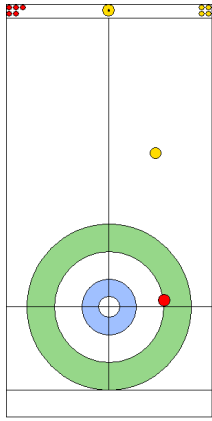

SUN 21 APR 2024
Start Time 18:00

Round Robin Session 6
Group B - Sheet C

Game - Shot by Shot

End 8   ● **CZE - Czechia**   5 + 3 (this end) = 8   ● **NZL - New Zealand**   6 + 0 (this end) = 6

Power Play
Prepositioned Stones