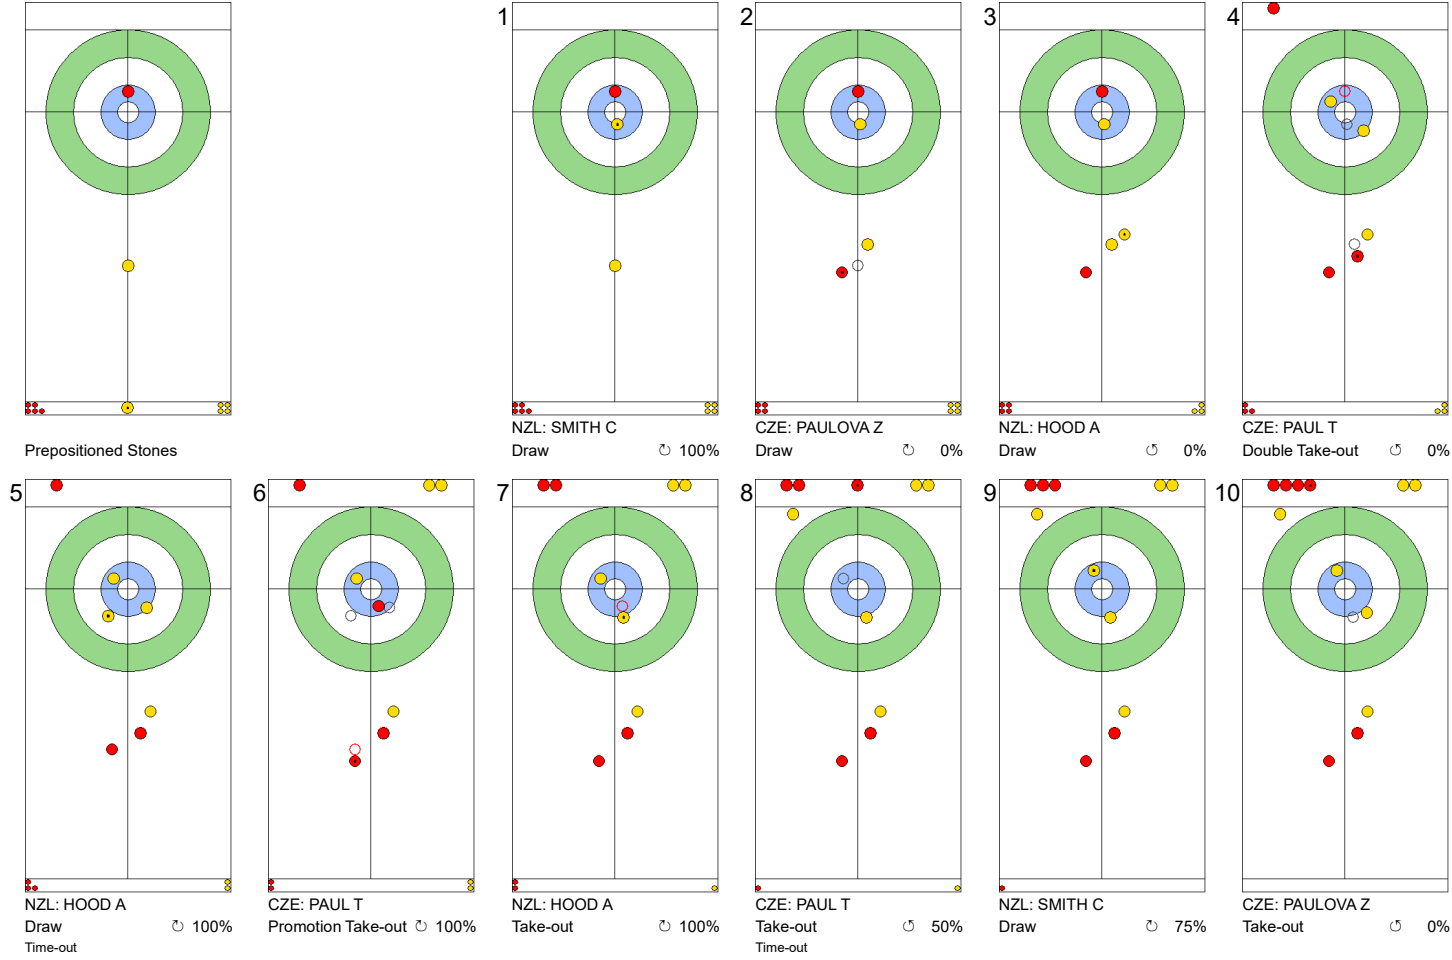

NZL: SMITH C
Draw ⌚ 100%

	CZE	NZL
Total Score	5	4
Time left	8:15	7:05

Legend:
 ⌚ Clockwise ⌚ Counter-clockwise - Not considered

SUN 21 APR 2024
Start Time 18:00

Round Robin Session 6
Group B - Sheet C

Game - Shot by Shot

End 7 **CZE - Czechia** 5 + 0 (this end) = 5 **NZL - New Zealand** 4 + 2 (this end) = 6

	CZE	NZL
Total Score	5	6
Time left	4:54	4:51

Legend:
 Clockwise
  Counter-clockwise
 - Not considered

SUN 21 APR 2024
Start Time 18:00

Round Robin Session 6
Group B - Sheet C

Game - Shot by Shot

End 8 ● **CZE - Czechia** 5 + 3 (this end) = 8 ● **NZL - New Zealand** 6 + 0 (this end) = 6

Power Play
Prepositioned Stones

NZL: SMITH C
Guard ⤴ 100%