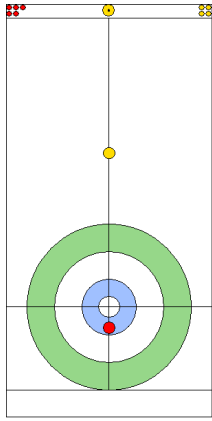

MON 22 APR 2024
Start Time 14:00

Round Robin Session 8
Group B - Sheet E

Game - Shot by Shot

End 6 **CZE - Czechia 8 + 1 (this end) = 9** **CHN - China 2 + 0 (this end) = 2**

Prepositioned Stones