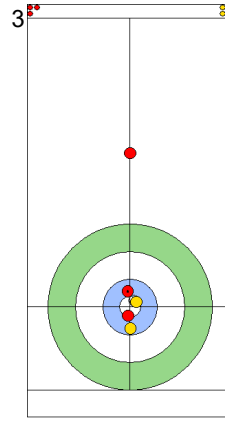

MON 22 APR 2024
Start Time 14:00

Round Robin Session 8
Group B - Sheet E

Game - Shot by Shot

End 2 **CZE - Czechia 3 + 2 (this end) = 5** **CHN - China 0 + 0 (this end) = 0**

Prepositioned Stones

CZE: PAULOVA Z
Draw 100%

CHN: YANG Y
Draw 100%

CZE: PAUL T
Draw 100%

CHN: TIAN J
Clearing 75%

CZE: PAUL T
Guard 100%

CHN: TIAN J
Promotion Take-out 25%

CZE: PAUL T
Guard 100%

CHN: TIAN J
Draw 75%

CZE: PAULOVA Z
Guard 100%