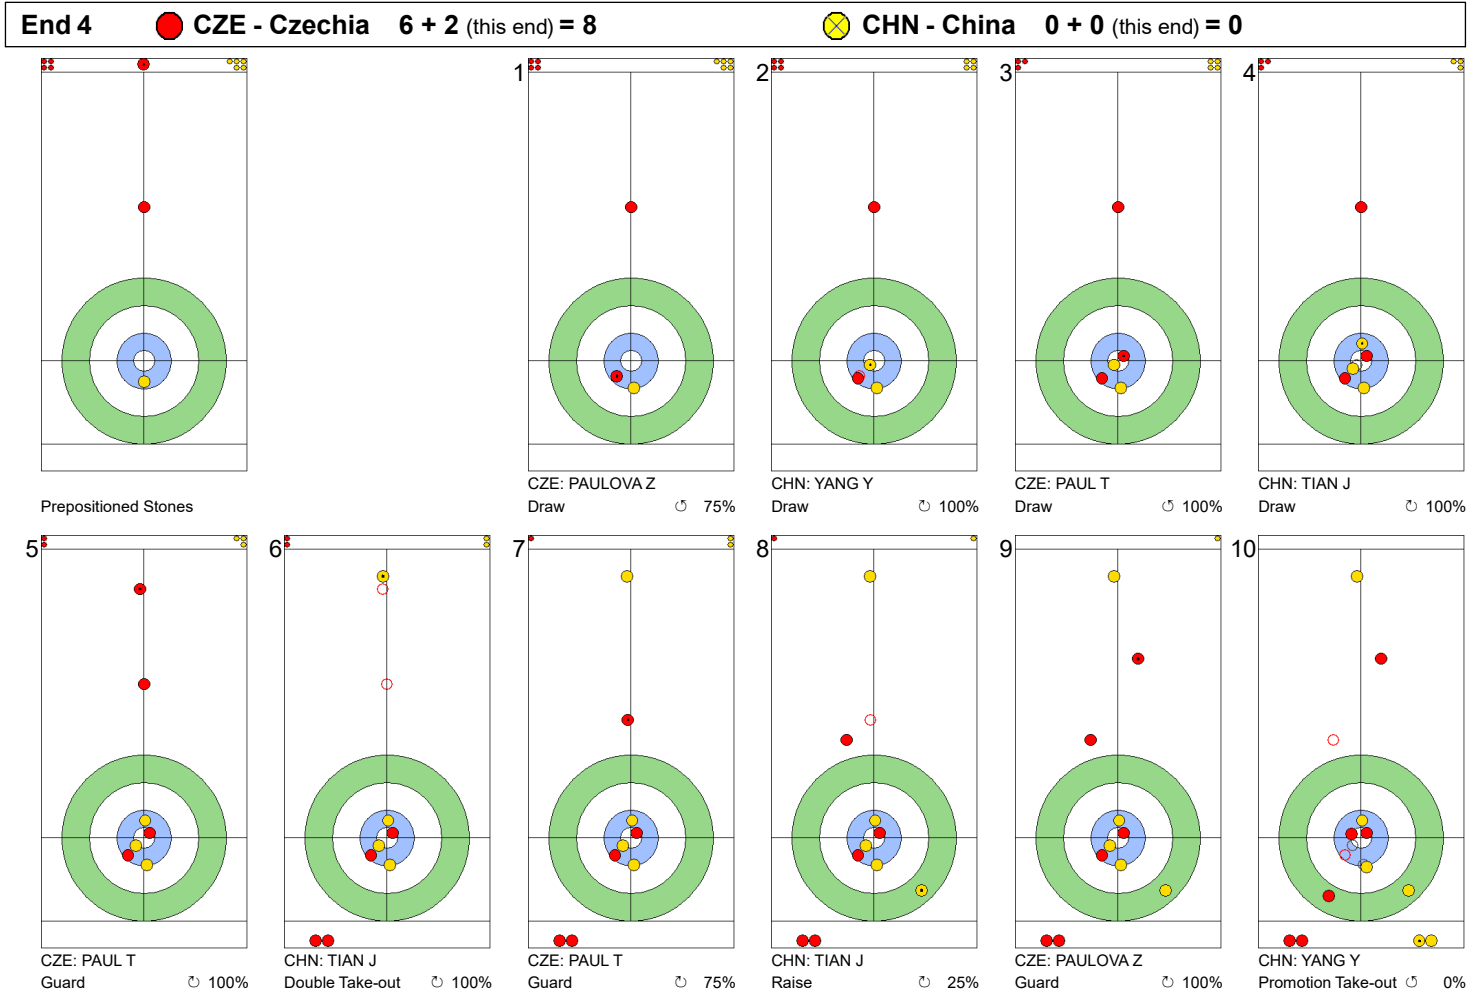

Game - Shot by Shot

End 3 **CZE - Czechia 5 + 1 (this end) = 6** **CHN - China 0 + 0 (this end) = 0**

	CZE	CHN
Total Score	6	0
Time left	16:40	15:53

Legend:
 Clockwise Counter-clockwise - Not considered

MON 22 APR 2024
Start Time 14:00

Round Robin Session 8
Group B - Sheet E

Game - Shot by Shot

	CZE	CHN
Total Score	8	0
Time left	13:13	12:36

Legend:
 ↻ Clockwise ↺ Counter-clockwise - Not considered

MON 22 APR 2024
Start Time 14:00

Round Robin Session 8
Group B - Sheet E