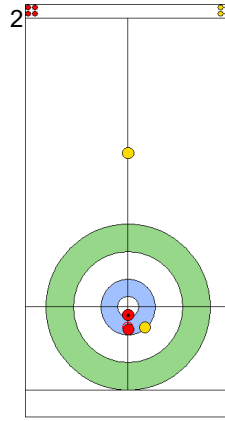

CZE: PAULOVA Z
Draw 100%