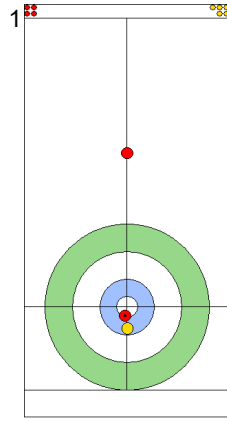

MON 22 APR 2024
Start Time 14:00

Round Robin Session 8
Group B - Sheet E

Game - Shot by Shot

End 2 **CZE - Czechia 3 + 2 (this end) = 5** **CHN - China 0 + 0 (this end) = 0**

Prepositioned Stones

CZE: PAULOVA Z
Draw 100%

CHN: YANG Y
Draw 100%

CZE: PAUL T
Draw 100%

CHN: TIAN J
Clearing 75%

CZE: PAUL T
Guard 100%

CHN: TIAN J
Promotion Take-out 25%

CZE: PAUL T
Guard 100%

CHN: TIAN J
Draw 75%

CZE: PAULOVA Z
Guard 100%