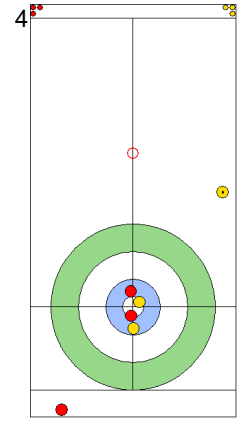

MON 22 APR 2024
Start Time 14:00

Round Robin Session 8
Group B - Sheet E

Game - Shot by Shot

End 2 **CZE - Czechia 3 + 2 (this end) = 5** **CHN - China 0 + 0 (this end) = 0**

Prepositioned Stones

CZE: PAULOVA Z
Draw 100%

CHN: YANG Y
Draw 100%

CZE: PAUL T
Draw 100%

CHN: TIAN J
Clearing 75%

CZE: PAUL T
Guard 100%

CHN: TIAN J
Promotion Take-out 25%

CZE: PAUL T
Guard 100%

CHN: TIAN J
Draw 75%

CZE: PAULOVA Z
Guard 100%