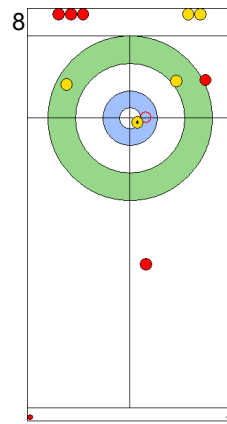

CHN: TIAN J
Take-out 100%