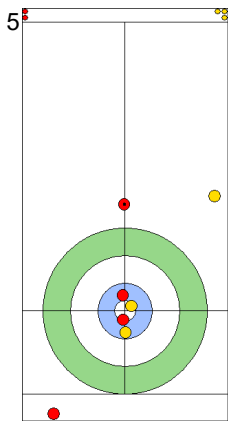

Game - Shot by Shot

End 1 **CZE - Czechia 0 + 3 (this end) = 3** **CHN - China 0 + 0 (this end) = 0**

	CZE	CHN
Total Score	3	0
Time left	20:36	20:24

Legend:
 Clockwise
  Counter-clockwise
 - Not considered

MON 22 APR 2024
Start Time 14:00

Round Robin Session 8
Group B - Sheet E

Game - Shot by Shot

End 2 **CZE - Czechia 3 + 2 (this end) = 5** **CHN - China 0 + 0 (this end) = 0**

Prepositioned Stones

CZE: PAULOVA Z
Draw 100%

CHN: YANG Y
Draw 100%

CZE: PAUL T
Draw 100%

CHN: TIAN J
Clearing 75%

CZE: PAUL T
Guard 100%

CHN: TIAN J
Promotion Take-out 25%

CZE: PAUL T
Guard 100%

CHN: TIAN J
Draw 75%

CZE: PAULOVA Z
Guard 100%