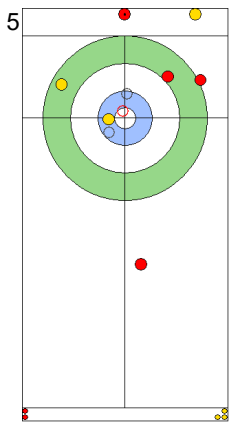

Game - Shot by Shot

End 5 **CZE - Czechia 8 + 0 (this end) = 8** **CHN - China 0 + 2 (this end) = 2**

Prepositioned Stones

CZE: PAULOVA Z
Draw 100%

CHN: YANG Y
Draw 50%

CZE: PAUL T
Draw 100%

CHN: TIAN J
Raise 75%