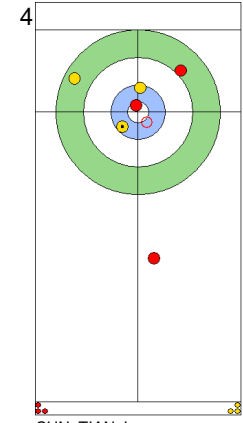

Game - Shot by Shot

End 5 **CZE - Czechia 8 + 0 (this end) = 8** **CHN - China 0 + 2 (this end) = 2**

Prepositioned Stones

CZE: PAULOVA Z
Draw 100%

CHN: YANG Y
Draw 50%

CZE: PAUL T
Draw 100%

CHN: TIAN J
Raise 75%