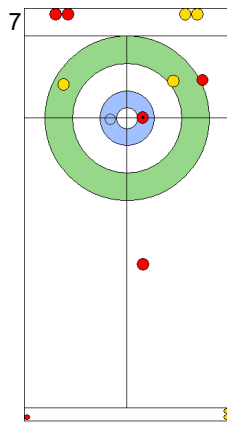

CZE: PAUL T
Hit and Roll 100%