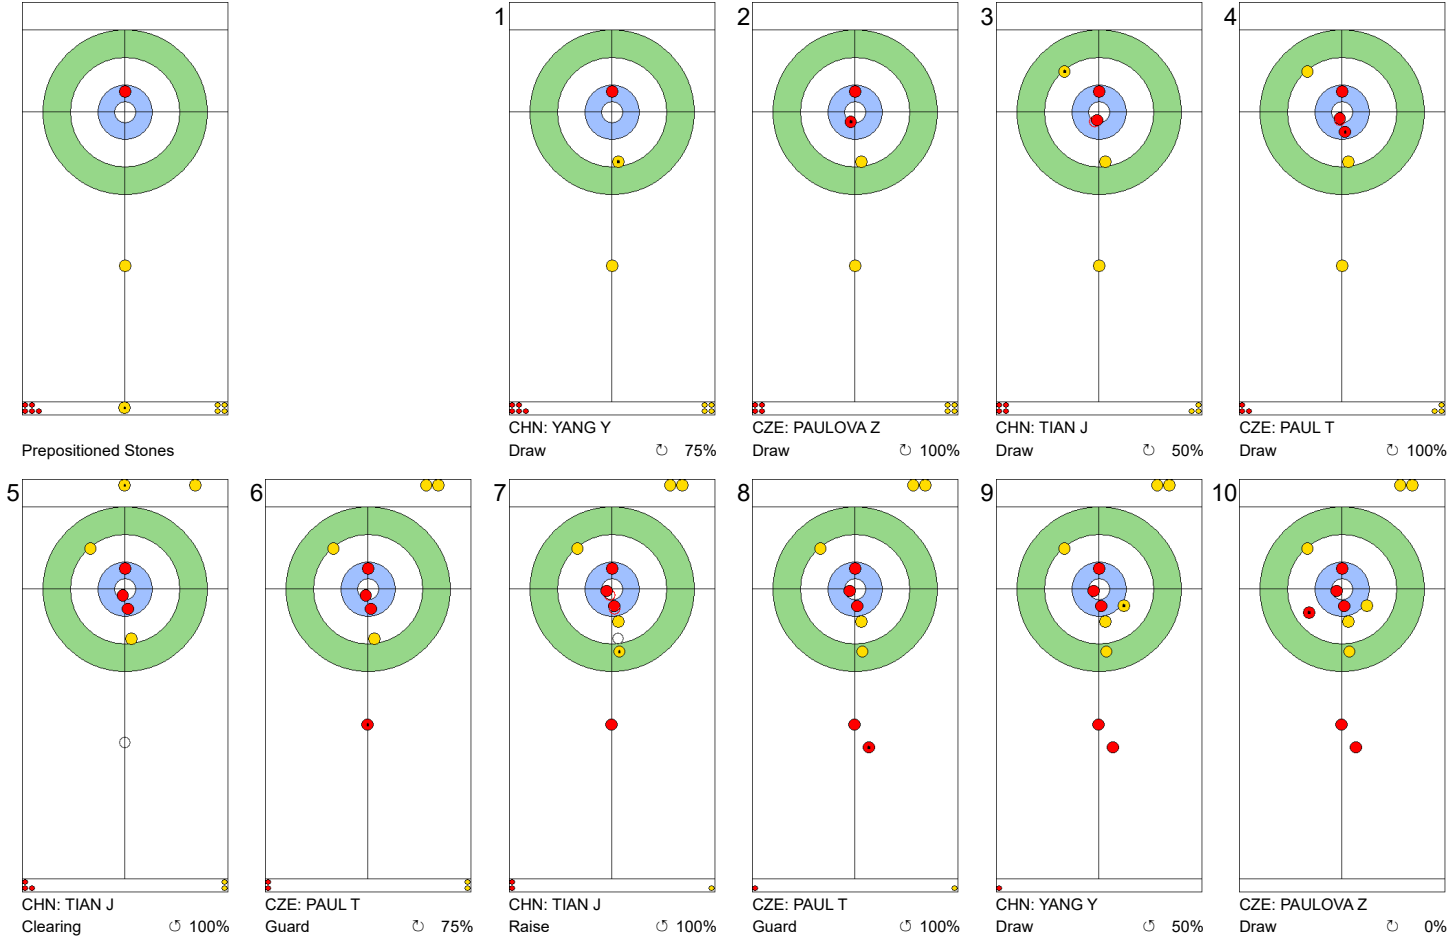

Game - Shot by Shot

End 1 **CZE - Czechia 0 + 3 (this end) = 3** **CHN - China 0 + 0 (this end) = 0**

	CZE	CHN
Total Score	3	0
Time left	20:36	20:24

Legend:
 Clockwise
  Counter-clockwise
 - Not considered