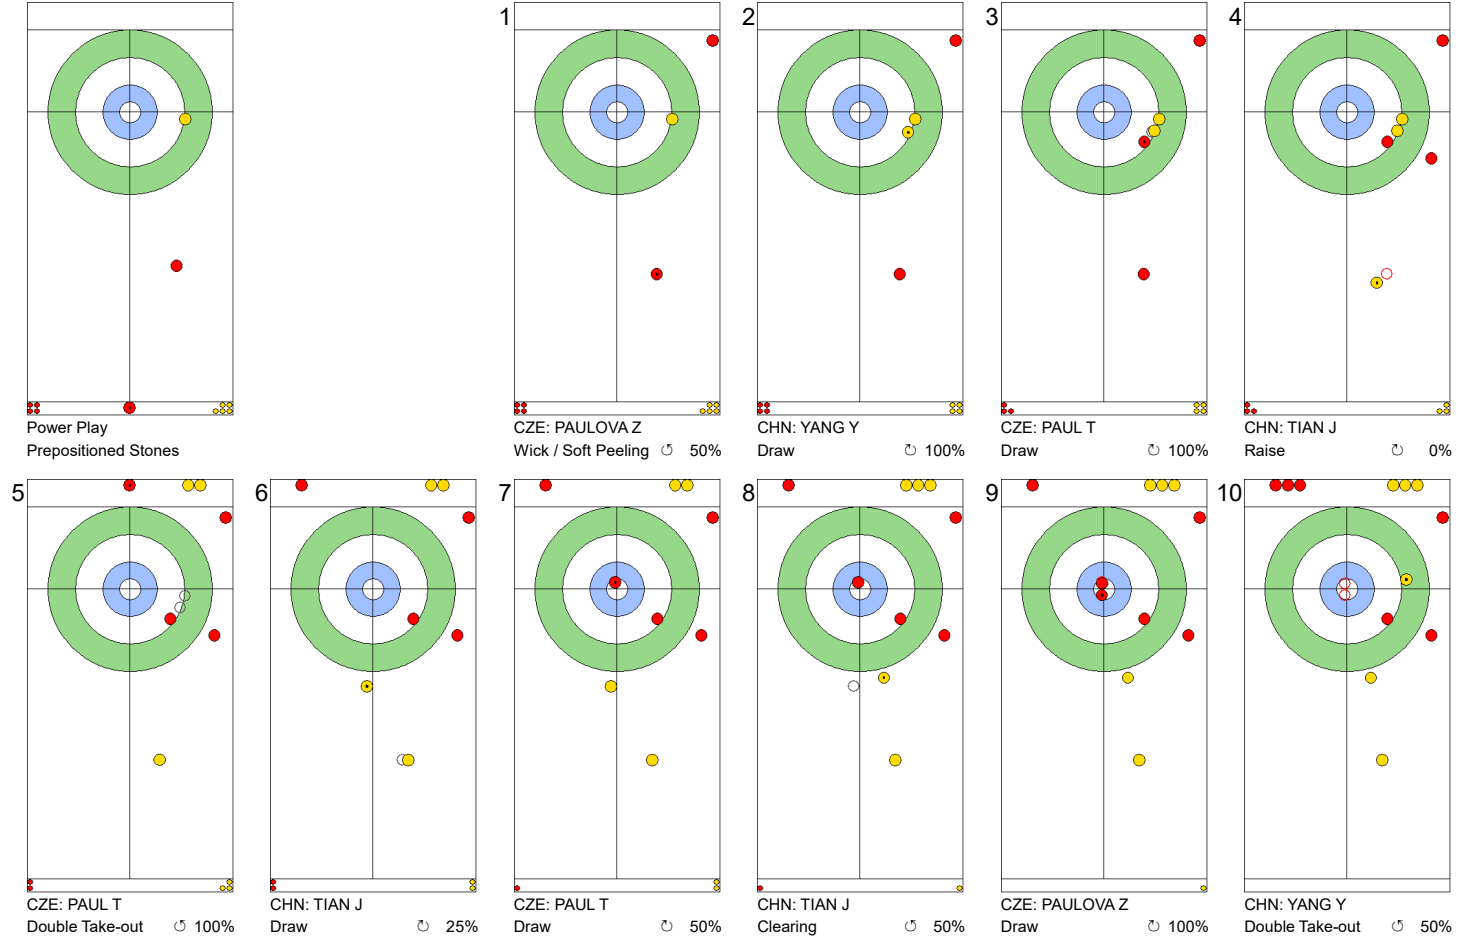

CHN: YANG Y
Promotion Take-out 0%

	CZE	CHN
Total Score	5	0
Time left	18:55	18:01

Legend:
 Clockwise
 Counter-clockwise
 - Not considered

MON 22 APR 2024
Start Time 14:00

Round Robin Session 8
Group B - Sheet E

Game - Shot by Shot

End 3 **CZE - Czechia 5 + 1 (this end) = 6** **CHN - China 0 + 0 (this end) = 0**

	CZE	CHN
Total Score	6	0
Time left	16:40	15:53

Legend:
 Clockwise Counter-clockwise - Not considered

MON 22 APR 2024
Start Time 14:00