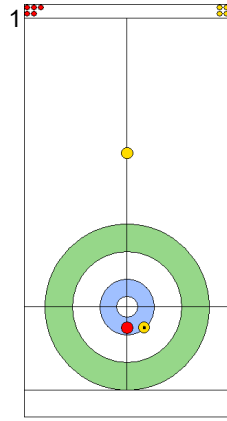

CHN: YANG Y
Draw 75%