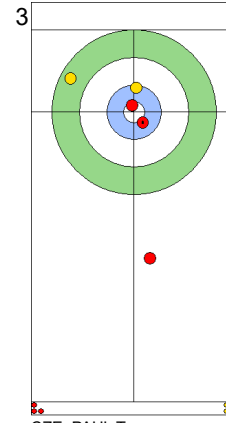

Game - Shot by Shot

End 5 **CZE - Czechia 8 + 0 (this end) = 8** **CHN - China 0 + 2 (this end) = 2**

Prepositioned Stones

CZE: PAULOVA Z
Draw 100%

CHN: YANG Y
Draw 50%

CZE: PAUL T
Draw 100%

CHN: TIAN J
Raise 75%