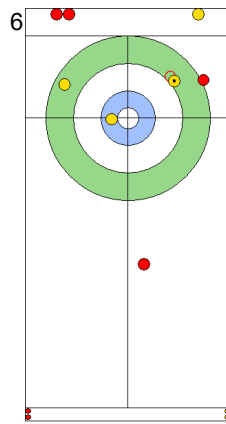

CHN: TIAN J
Take-out 100%