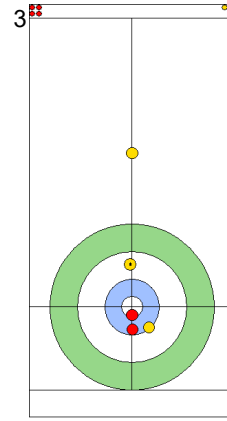

CHN: TIAN J
Draw 100%