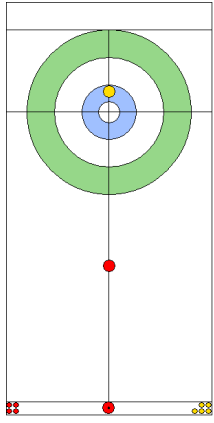

Round Robin Session 8
Group B - Sheet E

Game - Shot by Shot

	CZE	CHN
Total Score	8	0
Time left	13:13	12:36

Legend:
 ↻ Clockwise ↺ Counter-clockwise - Not considered

MON 22 APR 2024
Start Time 14:00

Round Robin Session 8
Group B - Sheet E

Game - Shot by Shot

End 5 **CZE - Czechia 8 + 0 (this end) = 8** **CHN - China 0 + 2 (this end) = 2**

Prepositioned Stones

CZE: PAULOVA Z
Draw 100%

CHN: YANG Y
Draw 50%

CZE: PAUL T
Draw 100%

CHN: TIAN J
Raise 75%