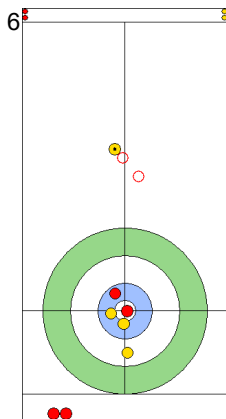

Game - Shot by Shot

	SWE	NED
Total Score	1	0
Time left	19:27	19:39

Legend:
 Clockwise  Counter-clockwise - Not considered

TUE 23 APR 2024
Start Time 10:00

Round Robin Session 10
Group B - Sheet A

Game - Shot by Shot

End 2 **SWE - Sweden 1 + 1 (this end) = 2** **NED - Netherlands 0 + 0 (this end) = 0**

Prepositioned Stones

SWE: WRANAA I
Draw 0%

NED: TONOLI V
Draw 75%

SWE: WRANAA R
Draw 100%

NED: GOESGENS W
Draw 75%

SWE: WRANAA R
Raise 100%

NED: GOESGENS W
Double Take-out 100%

SWE: WRANAA R
Guard 75%

NED: GOESGENS W
Raise 0%

SWE: WRANAA I
Guard 100%

NED: TONOLI V
Through -

	SWE	NED
Total Score	2	0
Time left	17:46	17:48

Legend:
 Clockwise
  Counter-clockwise
 - Not considered