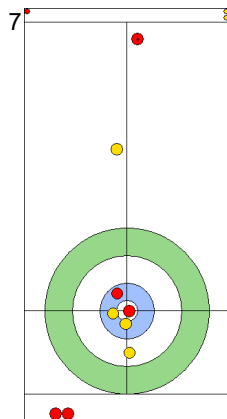

Game - Shot by Shot

	SWE	NED
Total Score	1	0
Time left	19:27	19:39

Legend:
 Clockwise  Counter-clockwise - Not considered

TUE 23 APR 2024
Start Time 10:00

Round Robin Session 10
Group B - Sheet A

Game - Shot by Shot

End 2 **SWE - Sweden 1 + 1 (this end) = 2** **NED - Netherlands 0 + 0 (this end) = 0**

Prepositioned Stones

SWE: WRANAA I
Draw 0%

NED: TONOLI V
Draw 75%

SWE: WRANAA R
Draw 100%

NED: GOESGENS W
Draw 75%

SWE: WRANAA R
Raise 100%

NED: GOESGENS W
Double Take-out 100%

SWE: WRANAA R
Guard 75%

NED: GOESGENS W
Raise 0%

SWE: WRANAA I
Guard 100%

NED: TONOLI V
Through -

	SWE	NED
Total Score	2	0
Time left	17:46	17:48

Legend:
 Clockwise
  Counter-clockwise
 - Not considered