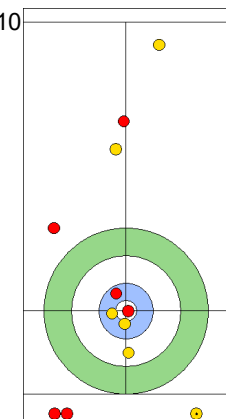

NED: GOESGENS W
Double Take-out 100%

SWE: WRANAA R
Guard 75%

NED: GOESGENS W
Raise 0%

SWE: WRANAA I
Guard 100%

NED: TONOLI V
Through -

	SWE	NED
Total Score	2	0
Time left	17:46	17:48

Legend:
 Clockwise
  Counter-clockwise
 - Not considered

Game - Shot by Shot

End 4 **SWE - Sweden** 2 + 2 (this end) = 4 **NED - Netherlands** 1 + 0 (this end) = 1

Prepositioned Stones

NED: TONOLI V
Draw ↻ 100%

SWE: WRANAA I
Draw ↻ 100%

NED: GOESGENS W
Draw ↻ 100%

SWE: WRANAA R
Draw ↻ 100%

NED: GOESGENS W
Draw ↻ 75%

SWE: WRANAA R
Draw ↻ 100%

NED: GOESGENS W
Raise ↻ 75%

SWE: WRANAA R
Raise ↻ 75%

NED: TONOLI V
Guard ↻ 100%

SWE: WRANAA I
Double Take-out
Measurement ↻ 0%