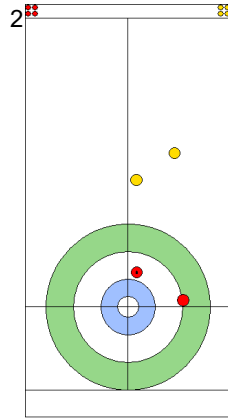

SWE: WRANAA R
Draw ↻ 100%

NED: GOESGENS W
Draw ↻ 75%

SWE: WRANAA R
Draw ↻ 100%

NED: GOESGENS W
Raise ↻ 75%

SWE: WRANAA R
Raise ↻ 75%

NED: TONOLI V
Guard ↻ 100%

SWE: WRANAA I
Double Take-out
Measurement ↻ 0%

	SWE	NED
Total Score	4	1
Time left	13:01	12:15

Legend:
 ↻ Clockwise ↻ Counter-clockwise - Not considered

TUE 23 APR 2024
Start Time 10:00

Round Robin Session 10
Group B - Sheet A

Game - Shot by Shot

End 5 **SWE - Sweden 4 + 0 (this end) = 4** **NED - Netherlands 1 + 1 (this end) = 2**

	SWE	NED
Total Score	4	2
Time left	10:53	9:06

Legend:
 Clockwise
  Counter-clockwise
 - Not considered

Game - Shot by Shot

End 6 **SWE - Sweden 4 + 1 (this end) = 5** **NED - Netherlands 2 + 0 (this end) = 2**