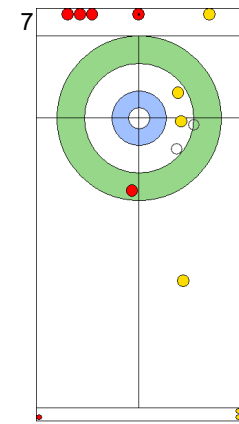

	SWE	NED
Total Score	5	2
Time left	9:01	6:11

Legend:
 ⌚ Clockwise ⌚ Counter-clockwise - Not considered

Game - Shot by Shot

End 7 **SWE - Sweden 5 + 1 (this end) = 6** **NED - Netherlands 2 + 0 (this end) = 2**

Power Play
Prepositioned Stones

SWE: WRANAA I
Wick / Soft Peeling 100%

NED: TONOLI V
Guard 100%

SWE: WRANAA R
Draw 75%

NED: GOESGENS W
Hit and Roll 75%

SWE: WRANAA R
Double Take-out 0%

NED: GOESGENS W
Raise 75%

SWE: WRANAA R
Double Take-out 50%

NED: GOESGENS W
Draw 75%

SWE: WRANAA I
Draw 100%

NED: TONOLI V
Take-out 0%

	SWE	NED
Total Score	6	2
Time left	6:52	2:53

Legend:
 Clockwise
  Counter-clockwise
 - Not considered