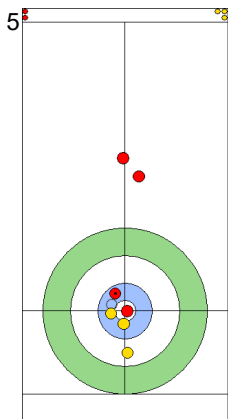

Game - Shot by Shot

	SWE	NED
Total Score	1	0
Time left	19:27	19:39

Legend:
 Clockwise  Counter-clockwise - Not considered

TUE 23 APR 2024
Start Time 10:00

Round Robin Session 10
Group B - Sheet A

Game - Shot by Shot

End 2 **SWE - Sweden 1 + 1 (this end) = 2** **NED - Netherlands 0 + 0 (this end) = 0**

Prepositioned Stones

SWE: WRANAA I
Draw 0%

NED: TONOLI V
Draw 75%

SWE: WRANAA R
Draw 100%

NED: GOESGENS W
Draw 75%

SWE: WRANAA R
Raise 100%

NED: GOESGENS W
Double Take-out 100%

SWE: WRANAA R
Guard 75%

NED: GOESGENS W
Raise 0%

SWE: WRANAA I
Guard 100%

NED: TONOLI V
Through -

	SWE	NED
Total Score	2	0
Time left	17:46	17:48

Legend:
 Clockwise
  Counter-clockwise
 - Not considered