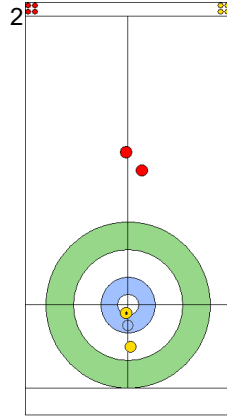

Game - Shot by Shot

	SWE	NED
Total Score	1	0
Time left	19:27	19:39

Legend:
 Clockwise  Counter-clockwise - Not considered

TUE 23 APR 2024
Start Time 10:00

Round Robin Session 10
Group B - Sheet A

Game - Shot by Shot

End 2 **SWE - Sweden 1 + 1 (this end) = 2** **NED - Netherlands 0 + 0 (this end) = 0**

Prepositioned Stones

SWE: WRANAA I
Draw 0%

NED: TONOLI V
Draw 75%

SWE: WRANAA R
Draw 100%

NED: GOESGENS W
Draw 75%

SWE: WRANAA R
Raise 100%

NED: GOESGENS W
Double Take-out 100%

SWE: WRANAA R
Guard 75%

NED: GOESGENS W
Raise 0%

SWE: WRANAA I
Guard 100%

NED: TONOLI V
Through -

	SWE	NED
Total Score	2	0
Time left	17:46	17:48

Legend:
 Clockwise
  Counter-clockwise
 - Not considered