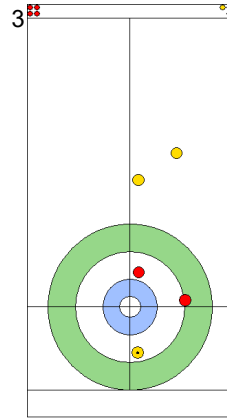

SWE: WRANAA R
Draw ↻ 100%

NED: GOESGENS W
Draw ↻ 75%

SWE: WRANAA R
Draw ↻ 100%

NED: GOESGENS W
Raise ↻ 75%

SWE: WRANAA R
Raise ↻ 75%

NED: TONOLI V
Guard ↻ 100%

SWE: WRANAA I
Double Take-out
Measurement ↻ 0%

	SWE	NED
Total Score	4	1
Time left	13:01	12:15

Legend:
 ↻ Clockwise ↻ Counter-clockwise - Not considered

TUE 23 APR 2024
Start Time 10:00

Round Robin Session 10
Group B - Sheet A

Game - Shot by Shot

End 5 **SWE - Sweden 4 + 0 (this end) = 4** **NED - Netherlands 1 + 1 (this end) = 2**

	SWE	NED
Total Score	4	2
Time left	10:53	9:06

Legend:
 Clockwise
  Counter-clockwise
 - Not considered

Game - Shot by Shot

End 6 **SWE - Sweden 4 + 1 (this end) = 5** **NED - Netherlands 2 + 0 (this end) = 2**