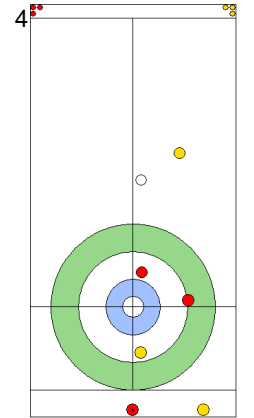

SWE: WRANAA R
Draw ↻ 100%

NED: GOESGENS W
Draw ↻ 75%

SWE: WRANAA R
Draw ↻ 100%

NED: GOESGENS W
Raise ↻ 75%

SWE: WRANAA R
Raise ↻ 75%

NED: TONOLI V
Guard ↻ 100%

SWE: WRANAA I
Double Take-out
Measurement ↻ 0%

	SWE	NED
Total Score	4	1
Time left	13:01	12:15

Legend:
 ↻ Clockwise ↻ Counter-clockwise - Not considered

TUE 23 APR 2024
Start Time 10:00

Round Robin Session 10
Group B - Sheet A

Game - Shot by Shot

End 5 **SWE - Sweden 4 + 0 (this end) = 4** **NED - Netherlands 1 + 1 (this end) = 2**

	SWE	NED
Total Score	4	2
Time left	10:53	9:06

Legend:
 Clockwise
  Counter-clockwise
 - Not considered

Game - Shot by Shot

End 6 **SWE - Sweden 4 + 1 (this end) = 5** **NED - Netherlands 2 + 0 (this end) = 2**