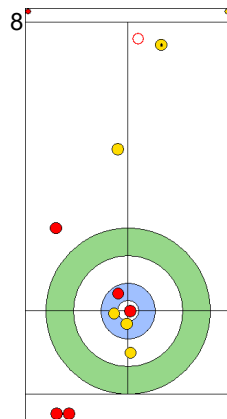

Game - Shot by Shot

	SWE	NED
Total Score	1	0
Time left	19:27	19:39

Legend:
 Clockwise  Counter-clockwise - Not considered

TUE 23 APR 2024
Start Time 10:00

Round Robin Session 10
Group B - Sheet A

Game - Shot by Shot

End 2 **SWE - Sweden 1 + 1 (this end) = 2** **NED - Netherlands 0 + 0 (this end) = 0**

Prepositioned Stones

SWE: WRANAA I
Draw 0%

NED: TONOLI V
Draw 75%

SWE: WRANAA R
Draw 100%

NED: GOESGENS W
Draw 75%

SWE: WRANAA R
Raise 100%

NED: GOESGENS W
Double Take-out 100%

SWE: WRANAA R
Guard 75%

NED: GOESGENS W
Raise 0%

SWE: WRANAA I
Guard 100%

NED: TONOLI V
Through -

	SWE	NED
Total Score	2	0
Time left	17:46	17:48

Legend:
 Clockwise
  Counter-clockwise
 - Not considered

Game - Shot by Shot

End 4 **SWE - Sweden** 2 + 2 (this end) = 4 **NED - Netherlands** 1 + 0 (this end) = 1

Prepositioned Stones

NED: TONOLI V
Draw ↻ 100%

SWE: WRANAA I
Draw ↻ 100%

NED: GOESGENS W
Draw ↻ 100%