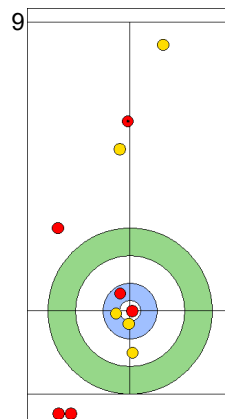

Game - Shot by Shot

	SWE	NED
Total Score	1	0
Time left	19:27	19:39

Legend:
 Clockwise  Counter-clockwise - Not considered

TUE 23 APR 2024
Start Time 10:00

Round Robin Session 10
Group B - Sheet A

Game - Shot by Shot

End 2 **SWE - Sweden 1 + 1 (this end) = 2** **NED - Netherlands 0 + 0 (this end) = 0**

Prepositioned Stones

SWE: WRANAA I
Draw 0%

NED: TONOLI V
Draw 75%

SWE: WRANAA R
Draw 100%

NED: GOESGENS W
Draw 75%

SWE: WRANAA R
Raise 100%

NED: GOESGENS W
Double Take-out 100%

SWE: WRANAA R
Guard 75%

NED: GOESGENS W
Raise 0%

SWE: WRANAA I
Guard 100%

NED: TONOLI V
Through -

	SWE	NED
Total Score	2	0
Time left	17:46	17:48

Legend:
 Clockwise
  Counter-clockwise
 - Not considered