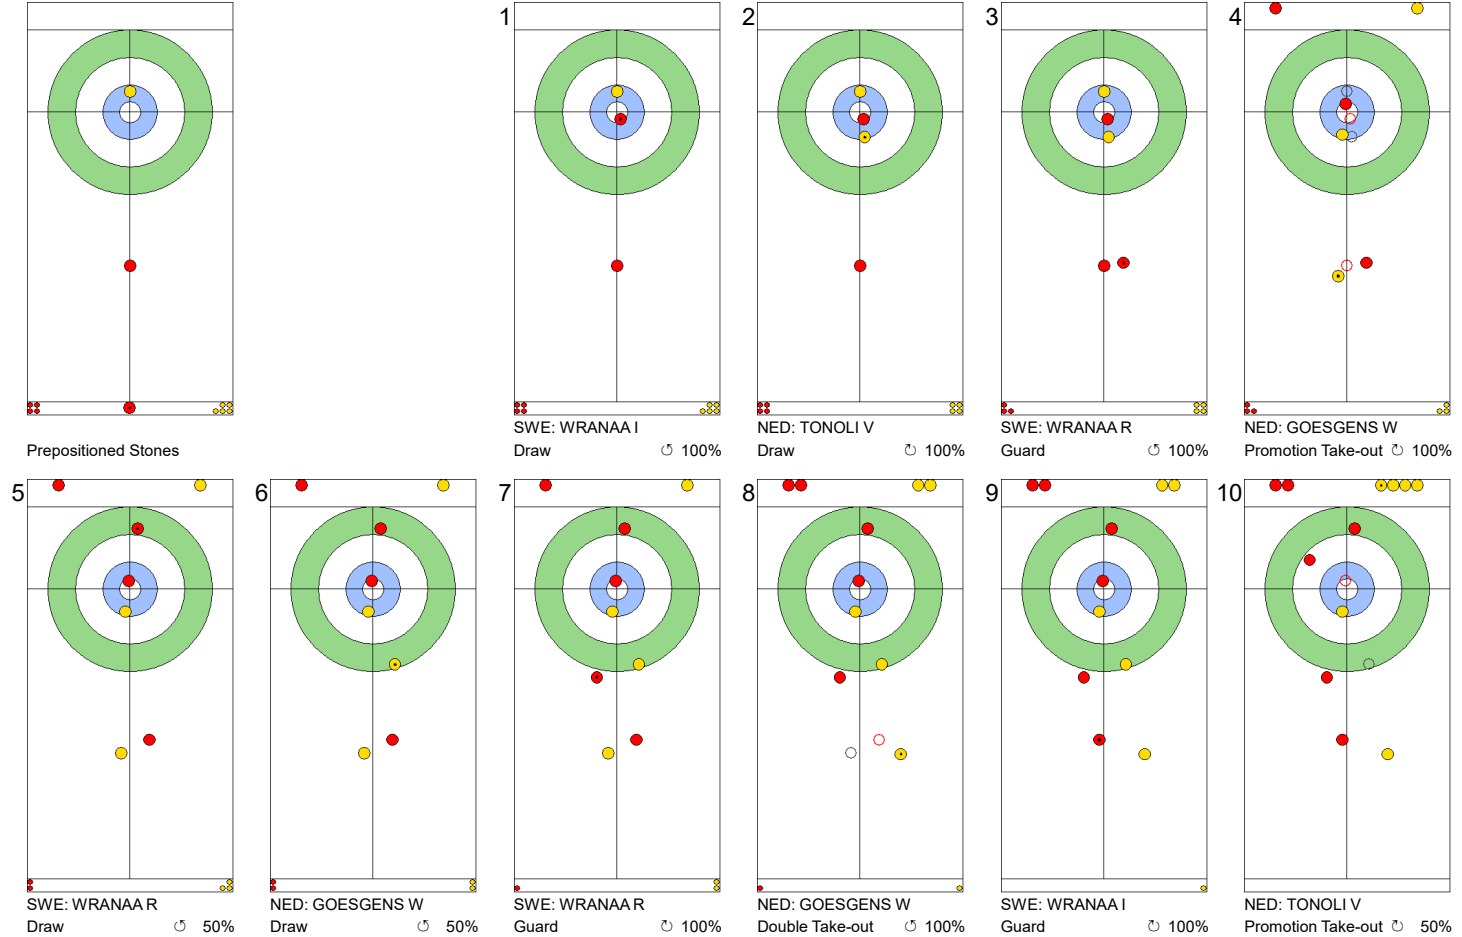

SWE: WRANAA R
Draw ↻ 100%

NED: GOESGENS W
Draw ↻ 75%

SWE: WRANAA R
Draw ↻ 100%

NED: GOESGENS W
Raise ↻ 75%

SWE: WRANAA R
Raise ↻ 75%

NED: TONOLI V
Guard ↻ 100%

SWE: WRANAA I
Double Take-out
Measurement ↻ 0%

	SWE	NED
Total Score	4	1
Time left	13:01	12:15

Legend:
 ↻ Clockwise ↻ Counter-clockwise - Not considered

TUE 23 APR 2024
Start Time 10:00

Round Robin Session 10
Group B - Sheet A

Game - Shot by Shot

End 5 **SWE - Sweden 4 + 0 (this end) = 4** **NED - Netherlands 1 + 1 (this end) = 2**

	SWE	NED
Total Score	4	2
Time left	10:53	9:06

Legend:
 Clockwise
  Counter-clockwise
 - Not considered

Game - Shot by Shot

End 6 **SWE - Sweden 4 + 1 (this end) = 5** **NED - Netherlands 2 + 0 (this end) = 2**

	SWE	NED
Total Score	5	2
Time left	9:01	6:11

Legend:
 ⌚ Clockwise ⌚ Counter-clockwise - Not considered

Game - Shot by Shot

End 7 **SWE - Sweden 5 + 1 (this end) = 6** **NED - Netherlands 2 + 0 (this end) = 2**