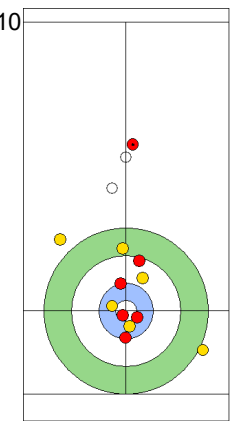

Game - Shot by Shot

End 4 **SWE - Sweden** 2 + 2 (this end) = 4 **NED - Netherlands** 1 + 0 (this end) = 1

Prepositioned Stones

NED: TONOLI V
Draw ↻ 100%

SWE: WRANAA I
Draw ↻ 100%

NED: GOESGENS W
Draw ↻ 100%

SWE: WRANAA R
Draw ↻ 100%

NED: GOESGENS W
Draw ↻ 75%

SWE: WRANAA R
Draw ↻ 100%

NED: GOESGENS W
Raise ↻ 75%

SWE: WRANAA R
Raise ↻ 75%

NED: TONOLI V
Guard ↻ 100%

SWE: WRANAA I
Double Take-out
Measurement ↻ 0%

	SWE	NED
Total Score	4	1
Time left	13:01	12:15

Legend:
 ↻ Clockwise ↻ Counter-clockwise - Not considered

TUE 23 APR 2024
Start Time 10:00

Round Robin Session 10
Group B - Sheet A

Game - Shot by Shot

End 5 **SWE - Sweden 4 + 0 (this end) = 4** **NED - Netherlands 1 + 1 (this end) = 2**

	SWE	NED
Total Score	4	2
Time left	10:53	9:06

Legend:
 Clockwise
  Counter-clockwise
 - Not considered

Game - Shot by Shot

End 6 **SWE - Sweden 4 + 1 (this end) = 5** **NED - Netherlands 2 + 0 (this end) = 2**