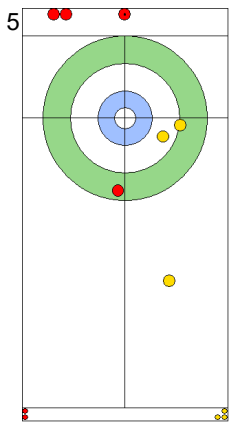

	SWE	NED
Total Score	5	2
Time left	9:01	6:11

Legend:
 ⌚ Clockwise ⌚ Counter-clockwise - Not considered

Game - Shot by Shot

End 7 **SWE - Sweden 5 + 1 (this end) = 6** **NED - Netherlands 2 + 0 (this end) = 2**

Power Play
Prepositioned Stones

SWE: WRANAA I
Wick / Soft Peeling 100%

NED: TONOLI V
Guard 100%

SWE: WRANAA R
Draw 75%

NED: GOESGENS W
Hit and Roll 75%

SWE: WRANAA R
Double Take-out 0%

NED: GOESGENS W
Raise 75%

SWE: WRANAA R
Double Take-out 50%

NED: GOESGENS W
Draw 75%

SWE: WRANAA I
Draw 100%

NED: TONOLI V
Take-out 0%

	SWE	NED
Total Score	6	2
Time left	6:52	2:53

Legend:
 Clockwise
  Counter-clockwise
 - Not considered