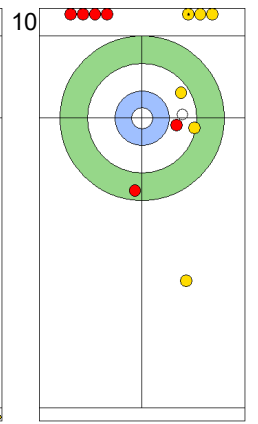

	SWE	NED
Total Score	5	2
Time left	9:01	6:11

Legend:
 ⌚ Clockwise ⌚ Counter-clockwise - Not considered

Game - Shot by Shot

End 7 **SWE - Sweden 5 + 1 (this end) = 6** **NED - Netherlands 2 + 0 (this end) = 2**

Power Play
Prepositioned Stones

SWE: WRANAA I
Wick / Soft Peeling 100%

NED: TONOLI V
Guard 100%

SWE: WRANAA R
Draw 75%

NED: GOESGENS W
Hit and Roll 75%

SWE: WRANAA R
Double Take-out 0%

NED: GOESGENS W
Raise 75%

SWE: WRANAA R
Double Take-out 50%

NED: GOESGENS W
Draw 75%

SWE: WRANAA I
Draw 100%

NED: TONOLI V
Take-out 0%

	SWE	NED
Total Score	6	2
Time left	6:52	2:53

Legend:
 Clockwise
  Counter-clockwise
 - Not considered