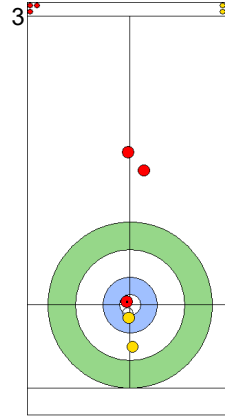

Game - Shot by Shot

	SWE	NED
Total Score	1	0
Time left	19:27	19:39

Legend:
 Clockwise  Counter-clockwise - Not considered

TUE 23 APR 2024
Start Time 10:00

Round Robin Session 10
Group B - Sheet A

Game - Shot by Shot

End 2 **SWE - Sweden 1 + 1 (this end) = 2** **NED - Netherlands 0 + 0 (this end) = 0**

Prepositioned Stones

SWE: WRANAA I
Draw 0%

NED: TONOLI V
Draw 75%

SWE: WRANAA R
Draw 100%

NED: GOESGENS W
Draw 75%

SWE: WRANAA R
Raise 100%

NED: GOESGENS W
Double Take-out 100%

SWE: WRANAA R
Guard 75%

NED: GOESGENS W
Raise 0%

SWE: WRANAA I
Guard 100%

NED: TONOLI V
Through -

	SWE	NED
Total Score	2	0
Time left	17:46	17:48

Legend:
 Clockwise
  Counter-clockwise
 - Not considered