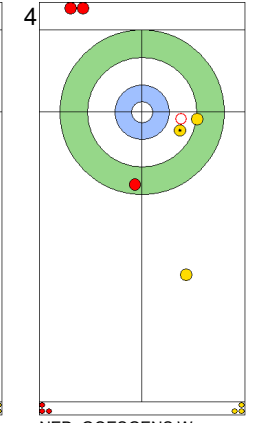

	SWE	NED
Total Score	5	2
Time left	9:01	6:11

Legend:
 ⌚ Clockwise ⌚ Counter-clockwise - Not considered

Game - Shot by Shot

End 7 **SWE - Sweden 5 + 1 (this end) = 6** **NED - Netherlands 2 + 0 (this end) = 2**

Power Play
Prepositioned Stones

SWE: WRANAA I
Wick / Soft Peeling 100%

NED: TONOLI V
Guard 100%

SWE: WRANAA R
Draw 75%

NED: GOESGENS W
Hit and Roll 75%

SWE: WRANAA R
Double Take-out 0%

NED: GOESGENS W
Raise 75%

SWE: WRANAA R
Double Take-out 50%

NED: GOESGENS W
Draw 75%

SWE: WRANAA I
Draw 100%

NED: TONOLI V
Take-out 0%

	SWE	NED
Total Score	6	2
Time left	6:52	2:53

Legend:
 Clockwise
  Counter-clockwise
 - Not considered