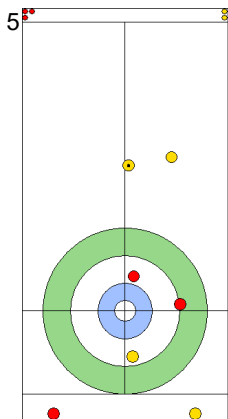

SWE: WRANAA R
Draw ↻ 100%

NED: GOESGENS W
Draw ↻ 75%

SWE: WRANAA R
Draw ↻ 100%

NED: GOESGENS W
Raise ↻ 75%

SWE: WRANAA R
Raise ↻ 75%

NED: TONOLI V
Guard ↻ 100%

SWE: WRANAA I
Double Take-out
Measurement ↻ 0%

	SWE	NED
Total Score	4	1
Time left	13:01	12:15

Legend:
 ↻ Clockwise ↻ Counter-clockwise - Not considered

TUE 23 APR 2024
Start Time 10:00

Round Robin Session 10
Group B - Sheet A

Game - Shot by Shot

End 5 **SWE - Sweden 4 + 0 (this end) = 4** **NED - Netherlands 1 + 1 (this end) = 2**

	SWE	NED
Total Score	4	2
Time left	10:53	9:06

Legend:
 Clockwise
  Counter-clockwise
 - Not considered

Game - Shot by Shot

End 6 **SWE - Sweden 4 + 1 (this end) = 5** **NED - Netherlands 2 + 0 (this end) = 2**

	SWE	NED
Total Score	5	2
Time left	9:01	6:11

Legend:
 ⌚ Clockwise ⌚ Counter-clockwise - Not considered

Game - Shot by Shot

End 7 **SWE - Sweden 5 + 1 (this end) = 6** **NED - Netherlands 2 + 0 (this end) = 2**