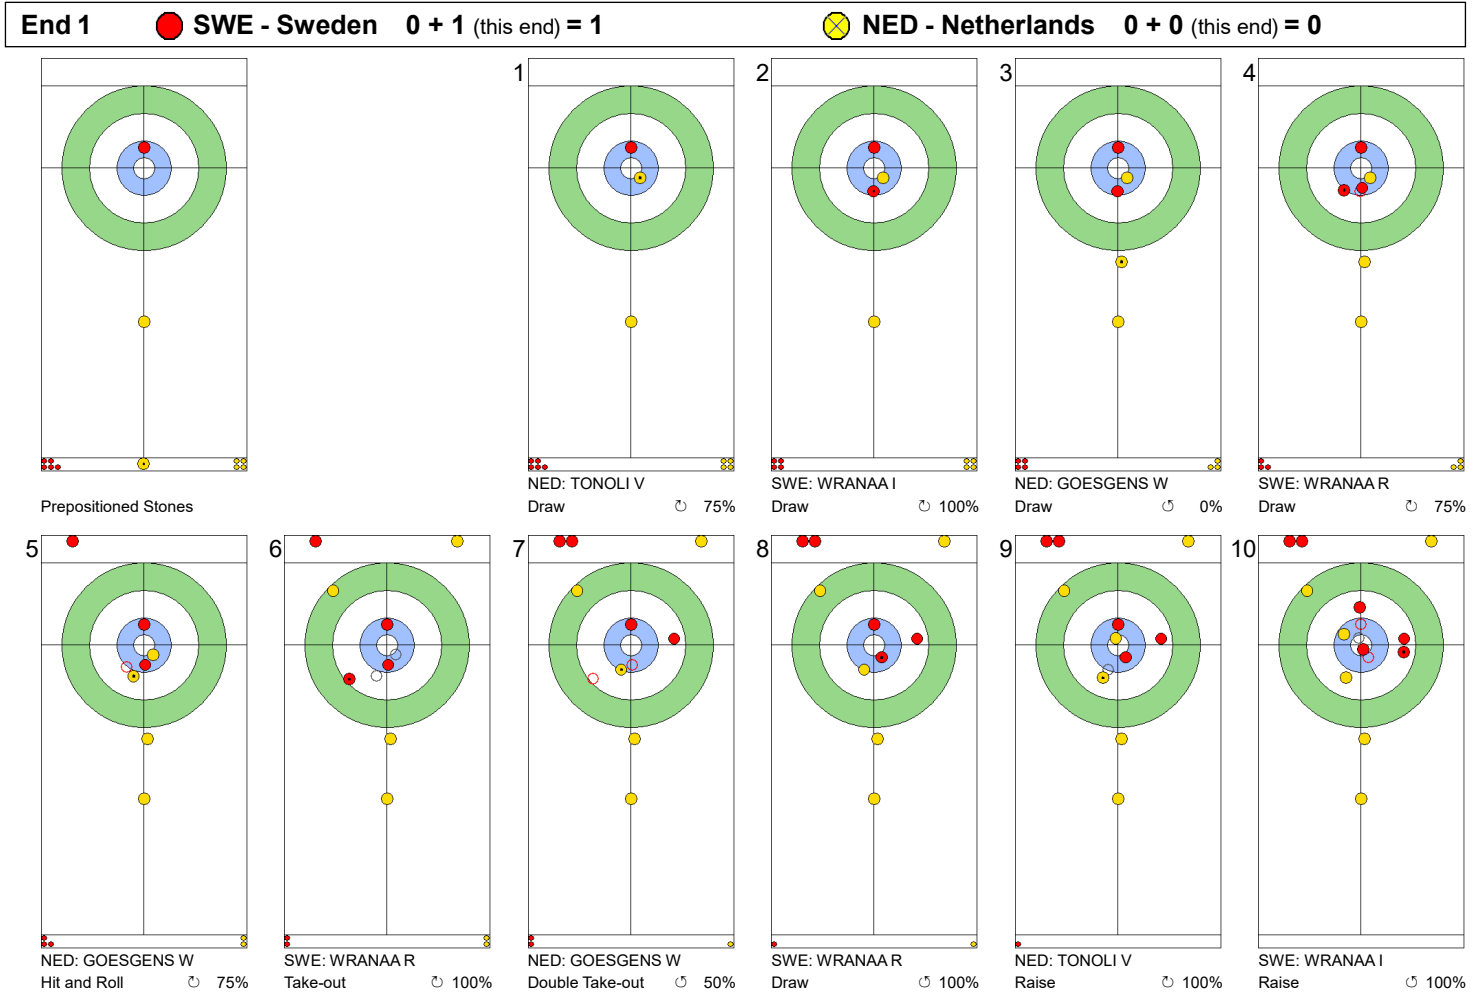

Game - Shot by Shot

	SWE	NED
Total Score	1	0
Time left	19:27	19:39

Legend:
 Clockwise  Counter-clockwise - Not considered

TUE 23 APR 2024
Start Time 10:00

Round Robin Session 10
Group B - Sheet A

Game - Shot by Shot

End 2 **SWE - Sweden 1 + 1 (this end) = 2** **NED - Netherlands 0 + 0 (this end) = 0**

Prepositioned Stones

SWE: WRANAA I
Draw 0%

NED: TONOLI V
Draw 75%

SWE: WRANAA R
Draw 100%

NED: GOESGENS W
Draw 75%

SWE: WRANAA R
Raise 100%

NED: GOESGENS W
Double Take-out 100%

SWE: WRANAA R
Guard 75%

NED: GOESGENS W
Raise 0%

SWE: WRANAA I
Guard 100%

NED: TONOLI V
Through -

	SWE	NED
Total Score	2	0
Time left	17:46	17:48

Legend:
 Clockwise
  Counter-clockwise
 - Not considered