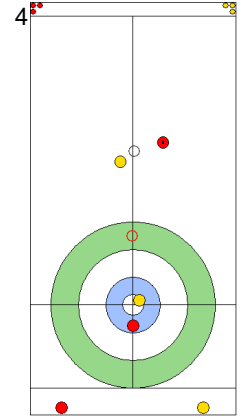

Legend:
 Clockwise
  Counter-clockwise
 - Not considered

TUE 23 APR 2024
Start Time 18:00

Round Robin Session 12
Group B - Sheet C

Game - Shot by Shot

End 4 **NZL - New Zealand** 2 + 1 (this end) = 3 **CHN - China** 4 + 0 (this end) = 4

Prepositioned Stones

CHN: YANG Y
Guard 100%

NZL: SMITH C
Draw 100%

CHN: TIAN J
Draw 75%

NZL: HOOD A
Clearing 100%

CHN: TIAN J
Guard 75%

NZL: HOOD A
Clearing 100%

CHN: TIAN J
Take-out 100%

NZL: HOOD A
Take-out 100%

CHN: YANG Y
Take-out 0%

NZL: SMITH C
Draw 0%

	NZL	CHN
Total Score	3	4
Time left	10:55	13:17

Legend:
 Clockwise
  Counter-clockwise
 - Not considered

TUE 23 APR 2024
Start Time 18:00