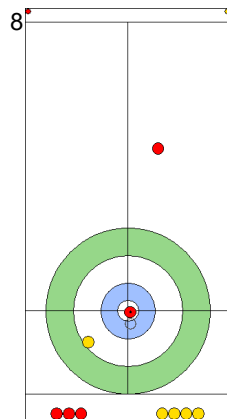

Legend:
 Clockwise
  Counter-clockwise
 - Not considered

TUE 23 APR 2024
Start Time 18:00

Round Robin Session 12
Group B - Sheet C

Game - Shot by Shot

End 4 **NZL - New Zealand** 2 + 1 (this end) = 3 **CHN - China** 4 + 0 (this end) = 4

Prepositioned Stones

CHN: YANG Y
Guard 100%

NZL: SMITH C
Draw 100%

CHN: TIAN J
Draw 75%

NZL: HOOD A
Clearing 100%

CHN: TIAN J
Guard 75%

NZL: HOOD A
Clearing 100%

CHN: TIAN J
Take-out 100%

NZL: HOOD A
Take-out 100%

CHN: YANG Y
Take-out 0%

NZL: SMITH C
Draw 0%

	NZL	CHN
Total Score	3	4
Time left	10:55	13:17

Legend:
 Clockwise
  Counter-clockwise
 - Not considered

TUE 23 APR 2024
Start Time 18:00