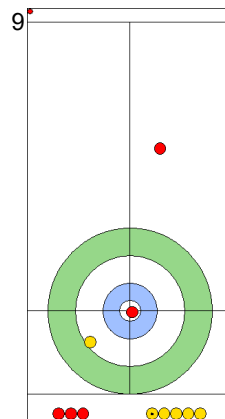

Prepositioned Stones

CHN: YANG Y
Guard 100%

NZL: SMITH C
Draw 100%

CHN: TIAN J
Draw 75%

NZL: HOOD A
Clearing 100%

CHN: TIAN J
Guard 75%

NZL: HOOD A
Clearing 100%

CHN: TIAN J
Take-out 100%

NZL: HOOD A
Take-out 100%

CHN: YANG Y
Take-out 0%

NZL: SMITH C
Draw 0%

	NZL	CHN
Total Score	3	4
Time left	10:55	13:17

Legend:
 Clockwise
  Counter-clockwise
 - Not considered

TUE 23 APR 2024
Start Time 18:00