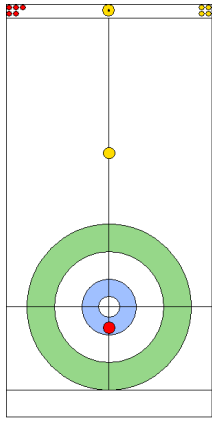

Game - Shot by Shot

	NZL	CHN
Total Score	4	5
Time left	4:55	8:00

Legend:		
↻	Clockwise	
↺	Counter-clockwise	
-	Not considered	

TUE 23 APR 2024
Start Time 18:00

Round Robin Session 12
Group B - Sheet C

Game - Shot by Shot

End 7 ● NZL - New Zealand 4 + 0 (this end) = 4 ⊗ CHN - China 5 + 2 (this end) = 7

	NZL	CHN
Total Score	4	7
Time left	2:49	5:18

Legend:
↻ Clockwise ↺ Counter-clockwise - Not considered

TUE 23 APR 2024
Start Time 18:00

Round Robin Session 12
Group B - Sheet C

Game - Shot by Shot

End 8 **NZL - New Zealand** 4 + 0 (this end) = 4 **CHN - China** 7 + 1 (this end) = 8

Prepositioned Stones

CHN: YANG Y
Draw ⌚ 100%

NZL: SMITH C
Draw ⌚ 75%