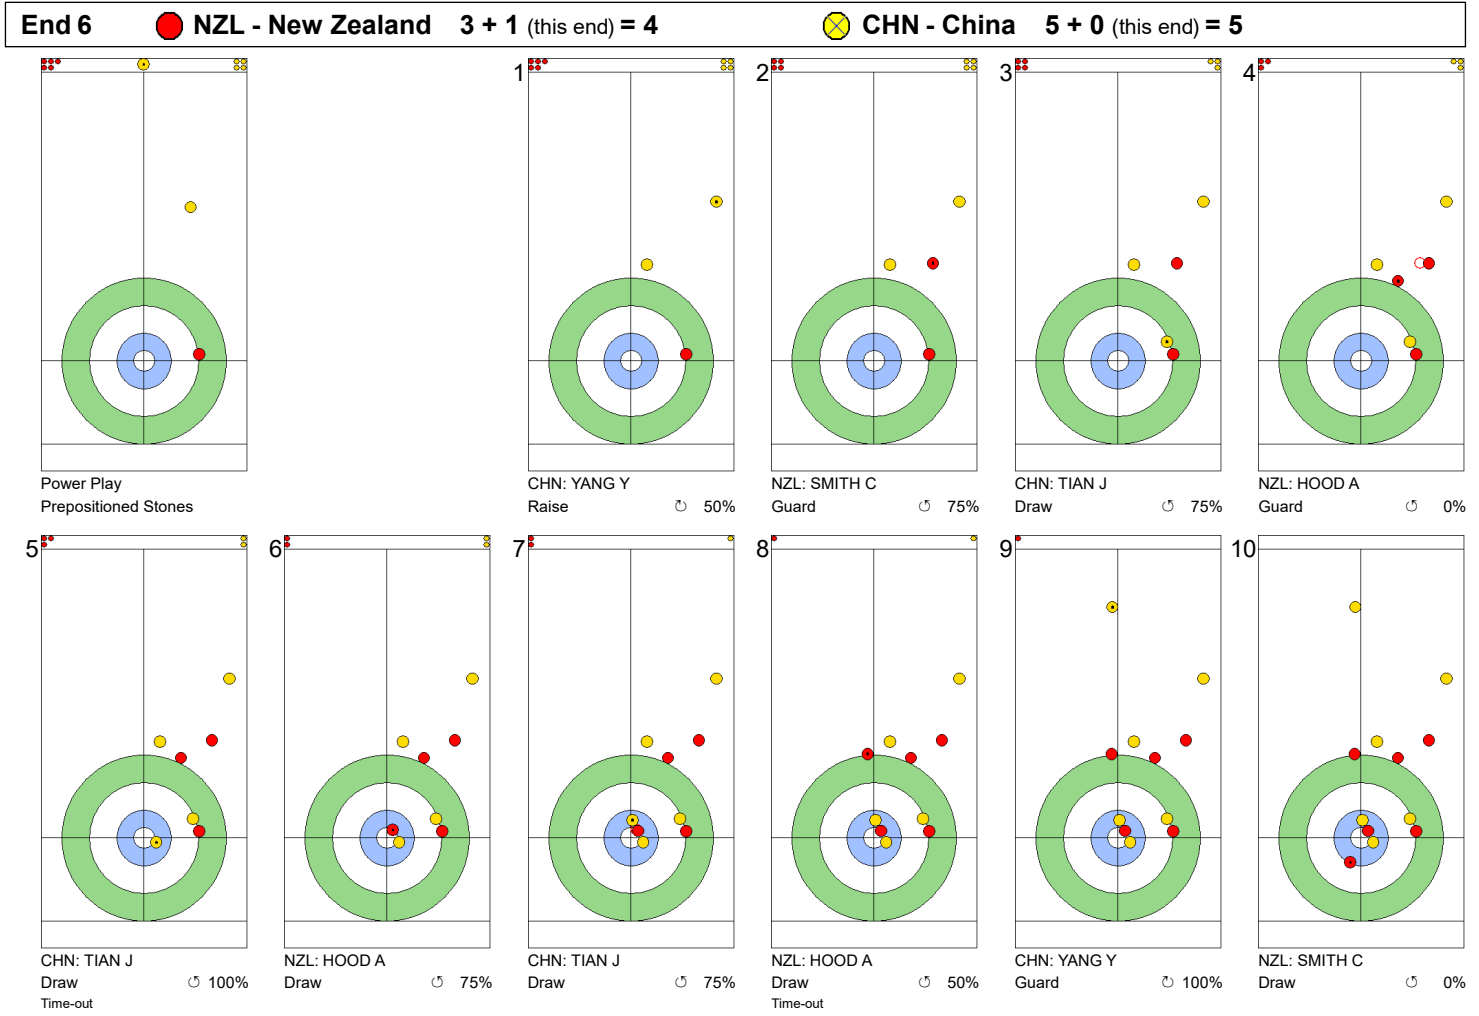

NZL: HOOD A
Take-out 100%

CHN: YANG Y
Take-out 0%

NZL: SMITH C
Draw 0%

	NZL	CHN
Total Score	3	4
Time left	10:55	13:17

Legend:
 Clockwise
  Counter-clockwise
 - Not considered

TUE 23 APR 2024
Start Time 18:00

Round Robin Session 12
Group B - Sheet C

Game - Shot by Shot

End 5 **NZL - New Zealand 3 + 0 (this end) = 3** **CHN - China 4 + 1 (this end) = 5**

	NZL	CHN
Total Score	3	5
Time left	7:47	10:32

Legend:
 Clockwise Counter-clockwise - Not considered

Game - Shot by Shot

	NZL	CHN
Total Score	4	5
Time left	4:55	8:00

Legend:		
↻	Clockwise	
↺	Counter-clockwise	
-	Not considered	

TUE 23 APR 2024
Start Time 18:00

Round Robin Session 12
Group B - Sheet C

Game - Shot by Shot