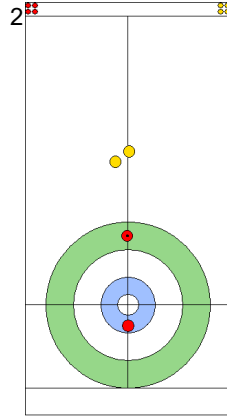

NZL: SMITH C
Draw 100%