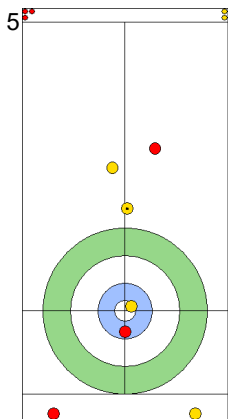

Legend:
 Clockwise
  Counter-clockwise
 - Not considered

TUE 23 APR 2024
Start Time 18:00

Round Robin Session 12
Group B - Sheet C

Game - Shot by Shot

End 4 **NZL - New Zealand** 2 + 1 (this end) = 3 **CHN - China** 4 + 0 (this end) = 4

Prepositioned Stones

CHN: YANG Y
Guard 100%

NZL: SMITH C
Draw 100%

CHN: TIAN J
Draw 75%

NZL: HOOD A
Clearing 100%

CHN: TIAN J
Guard 75%

NZL: HOOD A
Clearing 100%

CHN: TIAN J
Take-out 100%

NZL: HOOD A
Take-out 100%

CHN: YANG Y
Take-out 0%

NZL: SMITH C
Draw 0%

	NZL	CHN
Total Score	3	4
Time left	10:55	13:17

Legend:
 Clockwise
  Counter-clockwise
 - Not considered

TUE 23 APR 2024
Start Time 18:00