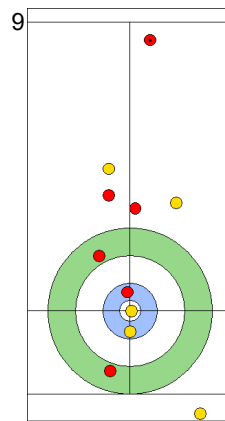

End 2 **NZL - New Zealand** 2 + 0 (this end) = 2 **CHN - China** 0 + 1 (this end) = 1

Prepositioned Stones

NZL: SMITH C
Draw ⤵ 75%

CHN: YANG Y
Raise ⤴ 100%

NZL: HOOD A
Draw ⤵ 100%

CHN: TIAN J
Draw ⤵ 0%

NZL: HOOD A
Guard ⤵ 50%

CHN: TIAN J
Clearing ⤵ 50%

NZL: HOOD A
Guard ⤵ 50%

CHN: TIAN J
Guard ⤵ 75%

NZL: SMITH C
Guard ⤵ 50%

CHN: YANG Y
Clearing ⤵ 0%

	NZL	CHN
Total Score	2	1
Time left	16:45	17:00

Legend:
 ⤵ Clockwise ⤴ Counter-clockwise - Not considered