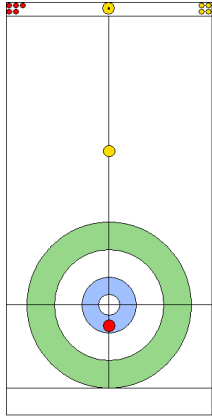

TUE 23 APR 2024
Start Time 18:00

Round Robin Session 12
Group B - Sheet C

Game - Shot by Shot

End 3 **NZL - New Zealand** 2 + 0 (this end) = 2 **CHN - China** 1 + 3 (this end) = 4

	NZL	CHN
Total Score	2	4
Time left	14:12	14:28

Legend:
 Clockwise
  Counter-clockwise
 - Not considered

TUE 23 APR 2024
Start Time 18:00

Round Robin Session 12
Group B - Sheet C

Game - Shot by Shot

End 4 **NZL - New Zealand** 2 + 1 (this end) = 3 **CHN - China** 4 + 0 (this end) = 4