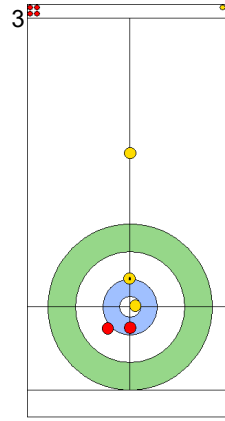

Round Robin Session 12
Group B - Sheet C

Game - Shot by Shot

End 8 **NZL - New Zealand** 4 + 0 (this end) = 4 **CHN - China** 7 + 1 (this end) = 8

Prepositioned Stones

CHN: YANG Y
Draw ⌚ 100%

NZL: SMITH C
Draw ⌚ 75%

CHN: TIAN J
Draw ⌚ 100%

NZL: HOOD A
Draw ⌚ 75%

CHN: TIAN J
Wick / Soft Peeling ⌚ 100%

NZL: HOOD A
Draw ⌚ 100%

CHN: TIAN J
Draw ⌚ 75%

NZL: HOOD A
Clearing ⌚ 50%

CHN: YANG Y
Take-out ⌚ 50%

NZL: SMITH C
Take-out ⌚ 0%