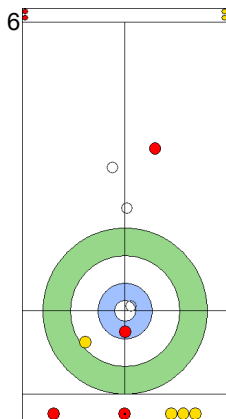

Prepositioned Stones

CHN: YANG Y
Guard 100%

NZL: SMITH C
Draw 100%

CHN: TIAN J
Draw 75%

NZL: HOOD A
Clearing 100%

CHN: TIAN J
Guard 75%

NZL: HOOD A
Clearing 100%

CHN: TIAN J
Take-out 100%

NZL: HOOD A
Take-out 100%

CHN: YANG Y
Take-out 0%

NZL: SMITH C
Draw 0%

	NZL	CHN
Total Score	3	4
Time left	10:55	13:17

Legend:
 Clockwise
  Counter-clockwise
 - Not considered

TUE 23 APR 2024
Start Time 18:00