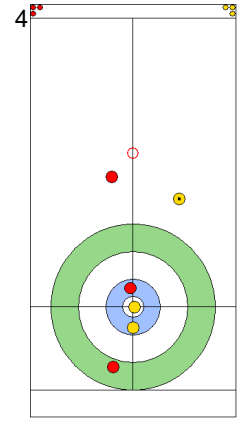

End 2 **NZL - New Zealand** 2 + 0 (this end) = 2 **CHN - China** 0 + 1 (this end) = 1

Prepositioned Stones

NZL: SMITH C
Draw ⤵ 75%

CHN: YANG Y
Raise ⤴ 100%

NZL: HOOD A
Draw ⤵ 100%

CHN: TIAN J
Draw ⤵ 0%

NZL: HOOD A
Guard ⤵ 50%

CHN: TIAN J
Clearing ⤵ 50%

NZL: HOOD A
Guard ⤵ 50%

CHN: TIAN J
Guard ⤵ 75%

NZL: SMITH C
Guard ⤵ 50%

CHN: YANG Y
Clearing ⤵ 0%

	NZL	CHN
Total Score	2	1
Time left	16:45	17:00

Legend:
 ⤵ Clockwise ⤴ Counter-clockwise - Not considered