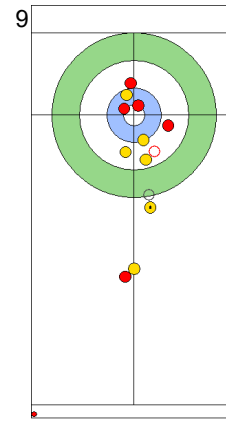

NZL: SMITH C
Draw 75%

CHN: TIAN J
Draw 75%

NZL: HOOD A
Draw 75%

CHN: TIAN J
Draw 75%

NZL: HOOD A
Draw 75%

CHN: TIAN J
Draw 75%

NZL: HOOD A
Guard 100%

CHN: YANG Y
Raise 75%

NZL: SMITH C
Draw 0%

	NZL	CHN
Total Score	2	0
Time left	18:51	19:52

Legend:
 Clockwise
 Counter-clockwise
 - Not considered

TUE 23 APR 2024
Start Time 18:00

Round Robin Session 12
Group B - Sheet C

Game - Shot by Shot

End 2 **NZL - New Zealand** 2 + 0 (this end) = 2 **CHN - China** 0 + 1 (this end) = 1

Prepositioned Stones

NZL: SMITH C
Draw ⤵ 75%

CHN: YANG Y
Raise ⤴ 100%

NZL: HOOD A
Draw ⤵ 100%

CHN: TIAN J
Draw ⤵ 0%

NZL: HOOD A
Guard ⤵ 50%