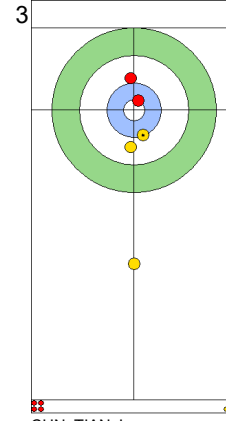

TUE 23 APR 2024
Start Time 18:00

Round Robin Session 12
Group B - Sheet C

Game - Shot by Shot

End 1 **NZL - New Zealand** 0 + 2 (this end) = 2 **CHN - China** 0 + 0 (this end) = 0

Prepositioned Stones

CHN: YANG Y
Draw 100%

NZL: SMITH C
Draw 75%

CHN: TIAN J
Draw 75%

NZL: HOOD A
Draw 75%

CHN: TIAN J
Draw 75%

NZL: HOOD A
Draw 75%

CHN: TIAN J
Draw 75%

NZL: HOOD A
Guard 100%

CHN: YANG Y
Raise 75%