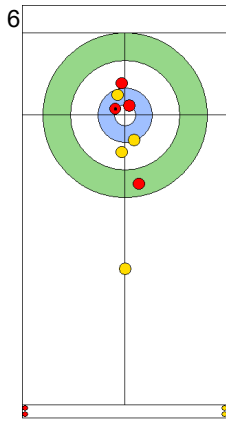

NZL: SMITH C
Draw 75%

CHN: TIAN J
Draw 75%

NZL: HOOD A
Draw 75%

CHN: TIAN J
Draw 75%

NZL: HOOD A
Draw 75%

CHN: TIAN J
Draw 75%

NZL: HOOD A
Guard 100%

CHN: YANG Y
Raise 75%

NZL: SMITH C
Draw 0%

	NZL	CHN
Total Score	2	0
Time left	18:51	19:52

Legend:
 Clockwise
 Counter-clockwise
 - Not considered

TUE 23 APR 2024
Start Time 18:00

Round Robin Session 12
Group B - Sheet C

Game - Shot by Shot

End 2 **NZL - New Zealand** 2 + 0 (this end) = 2 **CHN - China** 0 + 1 (this end) = 1

Prepositioned Stones

NZL: SMITH C
Draw ⤵ 75%

CHN: YANG Y
Raise ⤴ 100%

NZL: HOOD A
Draw ⤵ 100%

CHN: TIAN J
Draw ⤵ 0%

NZL: HOOD A
Guard ⤵ 50%