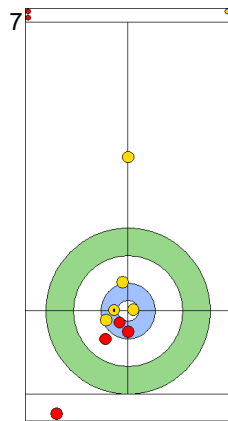

CHN: TIAN J
Draw ⌚ 100%

NZL: HOOD A
Draw ⌚ 75%

CHN: TIAN J
Wick / Soft Peeling ⌚ 100%

NZL: HOOD A
Draw ⌚ 100%

CHN: TIAN J
Draw ⌚ 75%

NZL: HOOD A
Clearing ⌚ 50%

CHN: YANG Y
Take-out ⌚ 50%

NZL: SMITH C
Take-out ⌚ 0%

	NZL	CHN
Total Score	4	8
Time left	0:19	1:53

Legend:
 ⌚ Clockwise ⌚ Counter-clockwise - Not considered