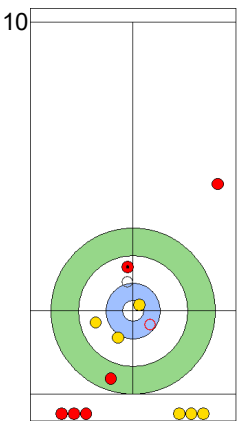

CHN: TIAN J
Draw ⌚ 100%

NZL: HOOD A
Draw ⌚ 75%

CHN: TIAN J
Wick / Soft Peeling ⌚ 100%

NZL: HOOD A
Draw ⌚ 100%

CHN: TIAN J
Draw ⌚ 75%

NZL: HOOD A
Clearing ⌚ 50%

CHN: YANG Y
Take-out ⌚ 50%

NZL: SMITH C
Take-out ⌚ 0%

	NZL	CHN
Total Score	4	8
Time left	0:19	1:53

Legend:
 ⌚ Clockwise ⌚ Counter-clockwise - Not considered