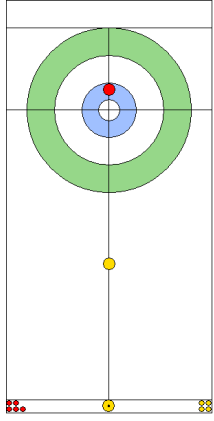

TUE 23 APR 2024
Start Time 18:00

Round Robin Session 12
Group B - Sheet C

Game - Shot by Shot

End 1 **NZL - New Zealand** 0 + 2 (this end) = 2 **CHN - China** 0 + 0 (this end) = 0

Prepositioned Stones

CHN: YANG Y
Draw 100%

NZL: SMITH C
Draw 75%

CHN: TIAN J
Draw 75%

NZL: HOOD A
Draw 75%

CHN: TIAN J
Draw 75%

NZL: HOOD A
Draw 75%

CHN: TIAN J
Draw 75%

NZL: HOOD A
Guard 100%

CHN: YANG Y
Raise 75%