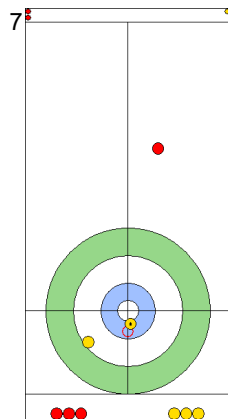

Legend:
 Clockwise
  Counter-clockwise
 - Not considered

TUE 23 APR 2024
Start Time 18:00

Round Robin Session 12
Group B - Sheet C

Game - Shot by Shot

End 4 **NZL - New Zealand** 2 + 1 (this end) = 3 **CHN - China** 4 + 0 (this end) = 4

Prepositioned Stones

CHN: YANG Y
Guard 100%

NZL: SMITH C
Draw 100%

CHN: TIAN J
Draw 75%

NZL: HOOD A
Clearing 100%

CHN: TIAN J
Guard 75%

NZL: HOOD A
Clearing 100%

CHN: TIAN J
Take-out 100%

NZL: HOOD A
Take-out 100%

CHN: YANG Y
Take-out 0%

NZL: SMITH C
Draw 0%

	NZL	CHN
Total Score	3	4
Time left	10:55	13:17

Legend:
 Clockwise
  Counter-clockwise
 - Not considered

TUE 23 APR 2024
Start Time 18:00