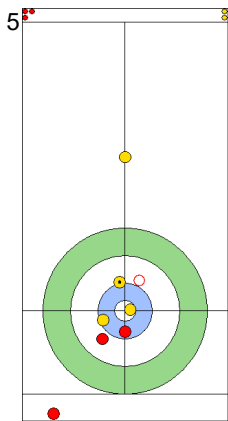

CHN: TIAN J
Wick / Soft Peeling ⌚ 100%