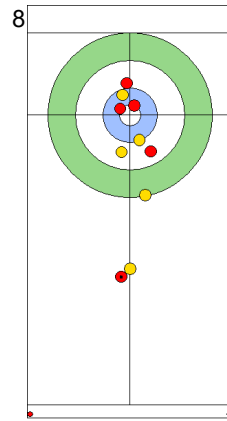

NZL: SMITH C
Draw 75%

CHN: TIAN J
Draw 75%

NZL: HOOD A
Draw 75%

CHN: TIAN J
Draw 75%

NZL: HOOD A
Draw 75%

CHN: TIAN J
Draw 75%

NZL: HOOD A
Guard 100%

CHN: YANG Y
Raise 75%

NZL: SMITH C
Draw 0%

	NZL	CHN
Total Score	2	0
Time left	18:51	19:52

Legend:
 Clockwise
 Counter-clockwise
 - Not considered

TUE 23 APR 2024
Start Time 18:00

Round Robin Session 12
Group B - Sheet C

Game - Shot by Shot