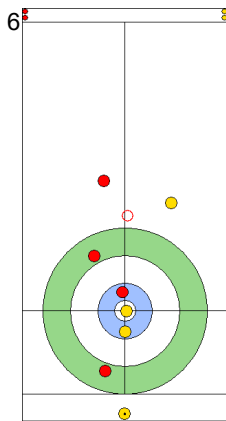

End 2 **NZL - New Zealand** 2 + 0 (this end) = 2 **CHN - China** 0 + 1 (this end) = 1

Prepositioned Stones

NZL: SMITH C
Draw ⤵ 75%

CHN: YANG Y
Raise ⤴ 100%

NZL: HOOD A
Draw ⤵ 100%

CHN: TIAN J
Draw ⤵ 0%

NZL: HOOD A
Guard ⤵ 50%

CHN: TIAN J
Clearing ⤵ 50%

NZL: HOOD A
Guard ⤵ 50%

CHN: TIAN J
Guard ⤵ 75%

NZL: SMITH C
Guard ⤵ 50%

CHN: YANG Y
Clearing ⤵ 0%

	NZL	CHN
Total Score	2	1
Time left	16:45	17:00

Legend:
 ⤵ Clockwise ⤴ Counter-clockwise - Not considered