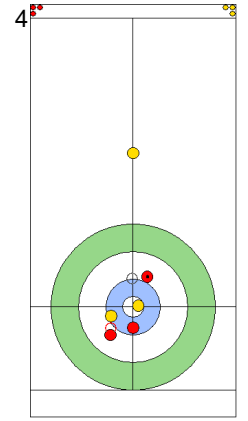

Round Robin Session 12
Group B - Sheet C

Game - Shot by Shot

End 8 **NZL - New Zealand** 4 + 0 (this end) = 4 **CHN - China** 7 + 1 (this end) = 8

Prepositioned Stones

CHN: YANG Y
Draw ⌚ 100%

NZL: SMITH C
Draw ⌚ 75%

CHN: TIAN J
Draw ⌚ 100%

NZL: HOOD A
Draw ⌚ 75%

CHN: TIAN J
Wick / Soft Peeling ⌚ 100%

NZL: HOOD A
Draw ⌚ 100%

CHN: TIAN J
Draw ⌚ 75%

NZL: HOOD A
Clearing ⌚ 50%

CHN: YANG Y
Take-out ⌚ 50%

NZL: SMITH C
Take-out ⌚ 0%