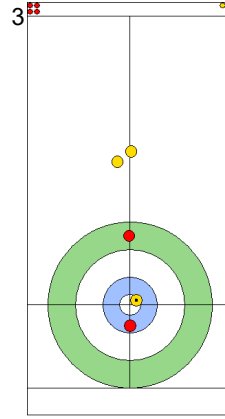

CHN: TIAN J
Draw 75%