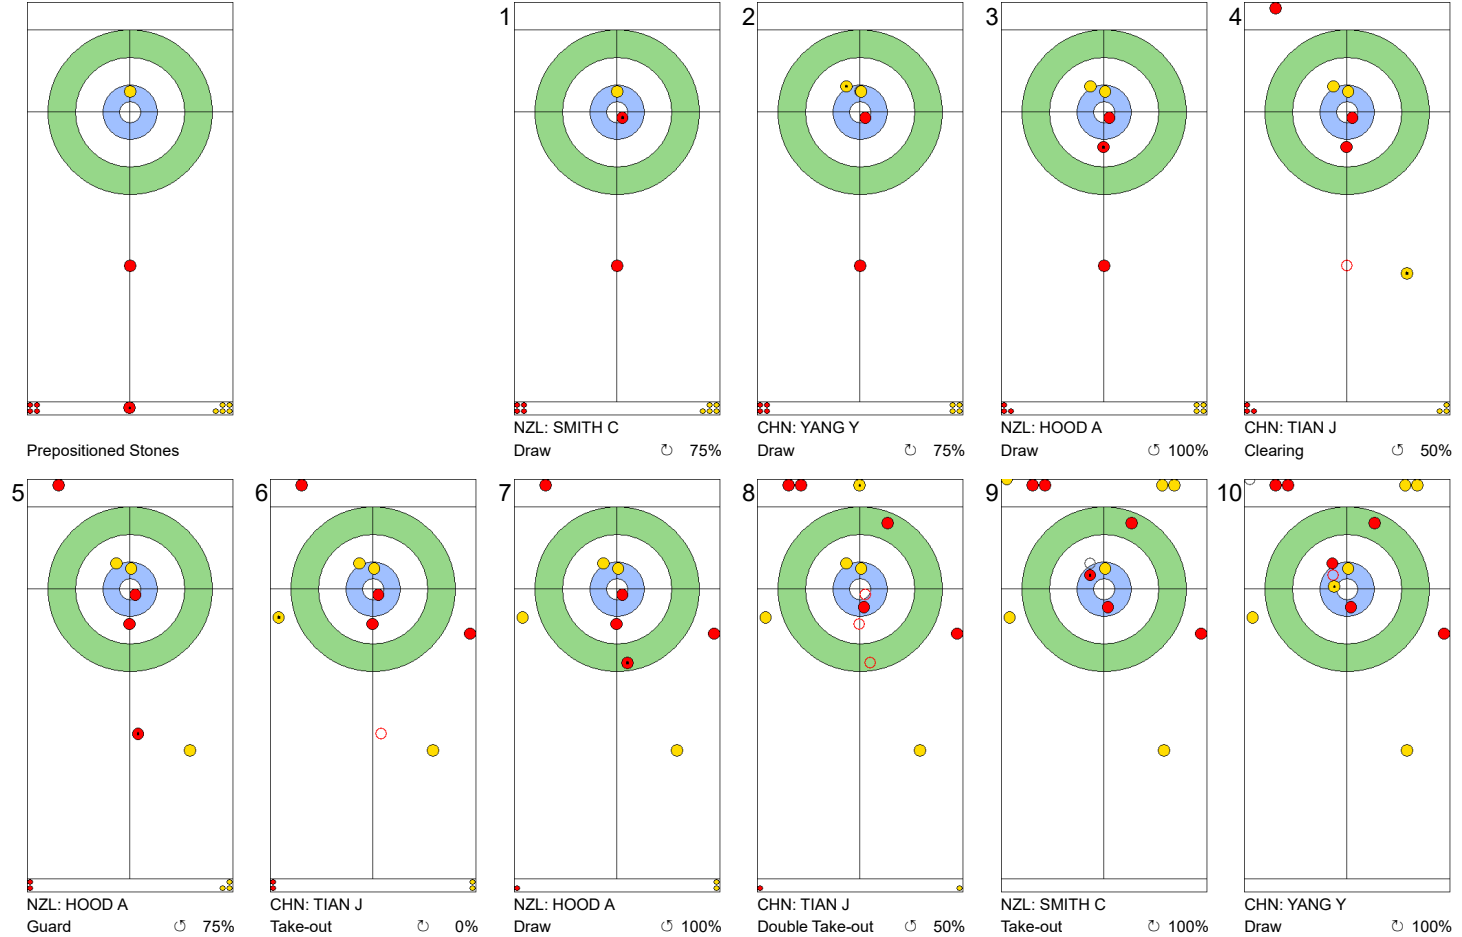

NZL: HOOD A
Take-out 100%

CHN: YANG Y
Take-out 0%

NZL: SMITH C
Draw 0%

	NZL	CHN
Total Score	3	4
Time left	10:55	13:17

Legend:
 Clockwise
  Counter-clockwise
 - Not considered

TUE 23 APR 2024
Start Time 18:00

Round Robin Session 12
Group B - Sheet C

Game - Shot by Shot

End 5 **NZL - New Zealand 3 + 0 (this end) = 3** **CHN - China 4 + 1 (this end) = 5**

	NZL	CHN
Total Score	3	5
Time left	7:47	10:32

Legend:
 Clockwise Counter-clockwise - Not considered

Game - Shot by Shot

	NZL	CHN
Total Score	4	5
Time left	4:55	8:00

Legend:		
↻	Clockwise	
↺	Counter-clockwise	
-	Not considered	

TUE 23 APR 2024
Start Time 18:00

Round Robin Session 12
Group B - Sheet C

Game - Shot by Shot