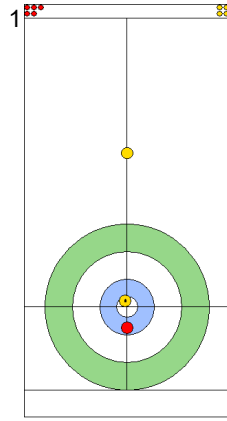

CHN: YANG Y
Draw ⌚ 100%