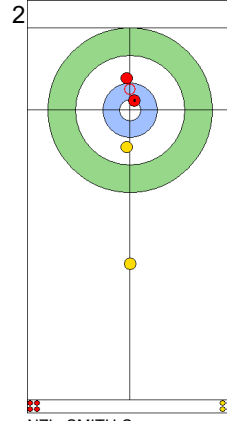

TUE 23 APR 2024
Start Time 18:00

Round Robin Session 12
Group B - Sheet C

Game - Shot by Shot

End 1 **NZL - New Zealand** 0 + 2 (this end) = 2 **CHN - China** 0 + 0 (this end) = 0

Prepositioned Stones

CHN: YANG Y
Draw 100%

NZL: SMITH C
Draw 75%

CHN: TIAN J
Draw 75%

NZL: HOOD A
Draw 75%

CHN: TIAN J
Draw 75%

NZL: HOOD A
Draw 75%

CHN: TIAN J
Draw 75%

NZL: HOOD A
Guard 100%

CHN: YANG Y
Raise 75%