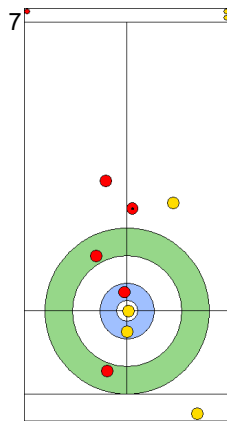

End 2 **NZL - New Zealand** 2 + 0 (this end) = 2 **CHN - China** 0 + 1 (this end) = 1

Prepositioned Stones

NZL: SMITH C
Draw ⤵ 75%

CHN: YANG Y
Raise ⤴ 100%

NZL: HOOD A
Draw ⤵ 100%

CHN: TIAN J
Draw ⤵ 0%

NZL: HOOD A
Guard ⤵ 50%

CHN: TIAN J
Clearing ⤵ 50%

NZL: HOOD A
Guard ⤵ 50%

CHN: TIAN J
Guard ⤵ 75%

NZL: SMITH C
Guard ⤵ 50%

CHN: YANG Y
Clearing ⤵ 0%

	NZL	CHN
Total Score	2	1
Time left	16:45	17:00

Legend:
 ⤵ Clockwise ⤴ Counter-clockwise - Not considered