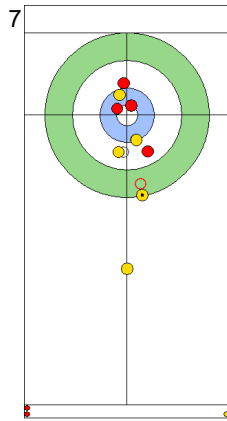

NZL: SMITH C
Draw 75%

CHN: TIAN J
Draw 75%

NZL: HOOD A
Draw 75%

CHN: TIAN J
Draw 75%

NZL: HOOD A
Draw 75%

CHN: TIAN J
Draw 75%

NZL: HOOD A
Guard 100%

CHN: YANG Y
Raise 75%

NZL: SMITH C
Draw 0%

	NZL	CHN
Total Score	2	0
Time left	18:51	19:52

Legend:
 Clockwise
 Counter-clockwise
 - Not considered

TUE 23 APR 2024
Start Time 18:00

Round Robin Session 12
Group B - Sheet C

Game - Shot by Shot