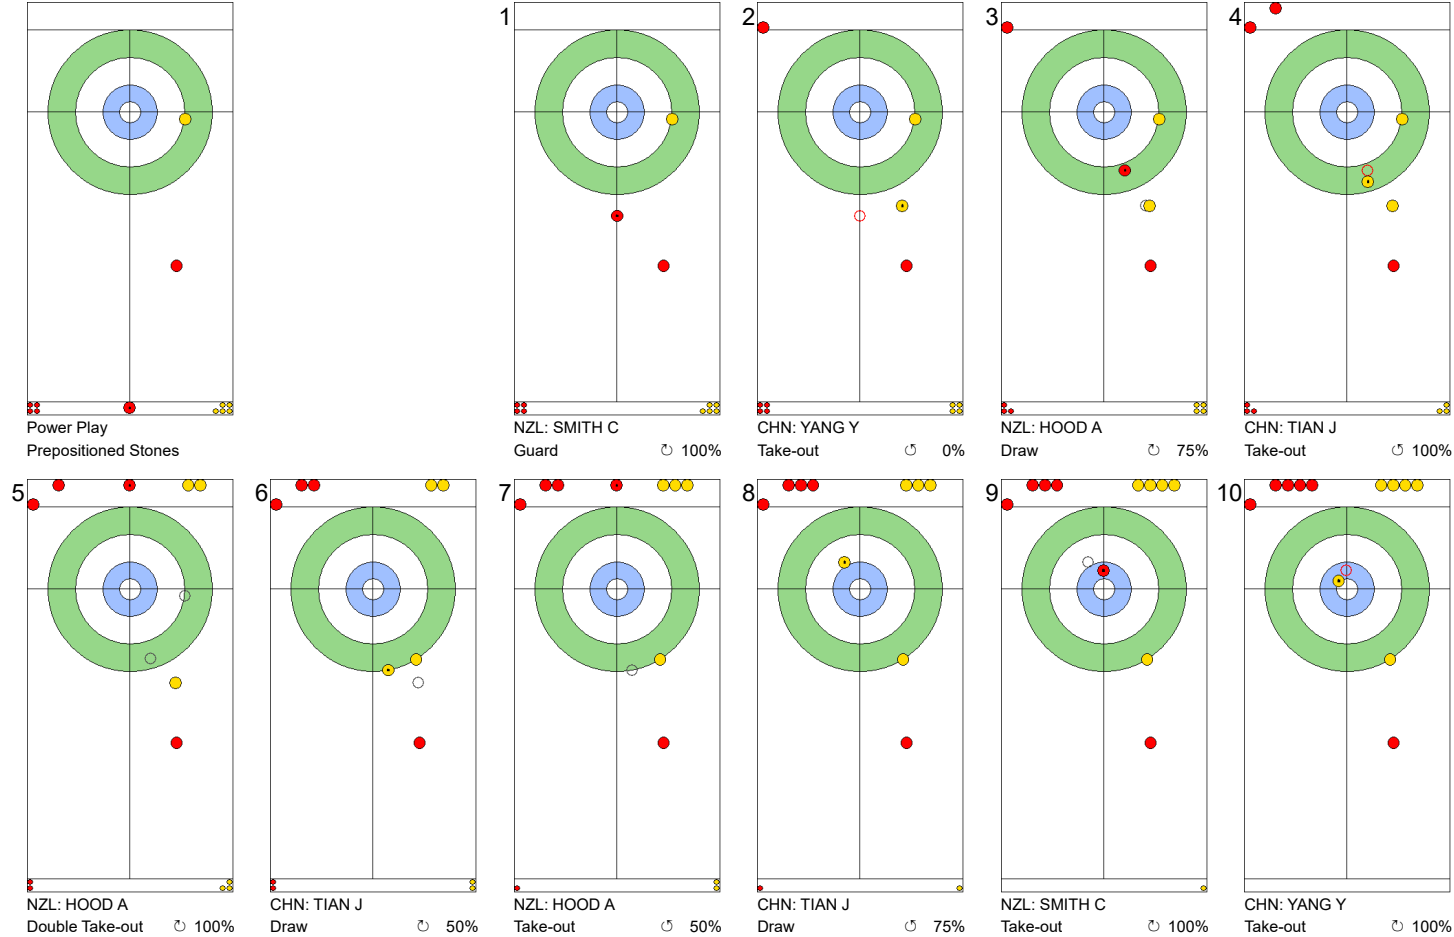

Round Robin Session 12
Group B - Sheet C

Game - Shot by Shot

End 5 **NZL - New Zealand 3 + 0 (this end) = 3** **CHN - China 4 + 1 (this end) = 5**

	NZL	CHN
Total Score	3	5
Time left	7:47	10:32

Legend:
 Clockwise Counter-clockwise - Not considered

Game - Shot by Shot

	NZL	CHN
Total Score	4	5
Time left	4:55	8:00

Legend:		
↻	Clockwise	
↺	Counter-clockwise	
-	Not considered	

TUE 23 APR 2024
Start Time 18:00

Round Robin Session 12
Group B - Sheet C

Game - Shot by Shot

End 7 ● NZL - New Zealand 4 + 0 (this end) = 4 ⊗ CHN - China 5 + 2 (this end) = 7

	NZL	CHN
Total Score	4	7
Time left	2:49	5:18

Legend:
↻ Clockwise ↺ Counter-clockwise - Not considered

TUE 23 APR 2024
Start Time 18:00

Round Robin Session 12
Group B - Sheet C

Game - Shot by Shot

End 8 **NZL - New Zealand** 4 + 0 (this end) = 4 **CHN - China** 7 + 1 (this end) = 8

Prepositioned Stones

CHN: YANG Y
Draw ⌚ 100%

NZL: SMITH C
Draw ⌚ 75%