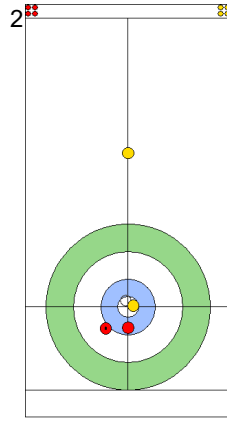

Round Robin Session 12
Group B - Sheet C

Game - Shot by Shot

End 8 **NZL - New Zealand** 4 + 0 (this end) = 4 **CHN - China** 7 + 1 (this end) = 8

Prepositioned Stones

CHN: YANG Y
Draw ⌚ 100%

NZL: SMITH C
Draw ⌚ 75%

CHN: TIAN J
Draw ⌚ 100%

NZL: HOOD A
Draw ⌚ 75%

CHN: TIAN J
Wick / Soft Peeling ⌚ 100%

NZL: HOOD A
Draw ⌚ 100%

CHN: TIAN J
Draw ⌚ 75%

NZL: HOOD A
Clearing ⌚ 50%

CHN: YANG Y
Take-out ⌚ 50%

NZL: SMITH C
Take-out ⌚ 0%