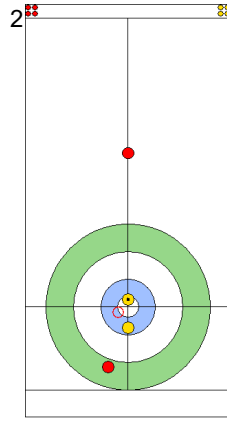

NZL: SMITH C
Draw 0%

	NZL	CHN
Total Score	2	0
Time left	18:51	19:52

Legend:
 Clockwise
 Counter-clockwise
 - Not considered

TUE 23 APR 2024
Start Time 18:00

Round Robin Session 12
Group B - Sheet C

Game - Shot by Shot

End 2 **NZL - New Zealand** 2 + 0 (this end) = 2 **CHN - China** 0 + 1 (this end) = 1

Prepositioned Stones

NZL: SMITH C
Draw ⤵ 75%

CHN: YANG Y
Raise ⤴ 100%

NZL: HOOD A
Draw ⤵ 100%

CHN: TIAN J
Draw ⤵ 0%

NZL: HOOD A
Guard ⤵ 50%