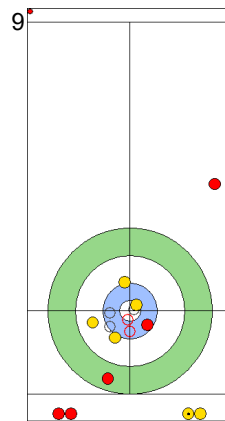

CHN: TIAN J
Draw ⌚ 100%

NZL: HOOD A
Draw ⌚ 75%

CHN: TIAN J
Wick / Soft Peeling ⌚ 100%

NZL: HOOD A
Draw ⌚ 100%

CHN: TIAN J
Draw ⌚ 75%

NZL: HOOD A
Clearing ⌚ 50%

CHN: YANG Y
Take-out ⌚ 50%

NZL: SMITH C
Take-out ⌚ 0%

	NZL	CHN
Total Score	4	8
Time left	0:19	1:53

Legend:
 ⌚ Clockwise ⌚ Counter-clockwise - Not considered