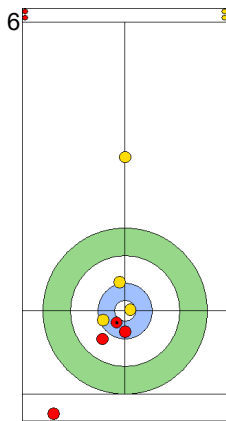

Round Robin Session 12
Group B - Sheet C

Game - Shot by Shot

End 8 **NZL - New Zealand** 4 + 0 (this end) = 4 **CHN - China** 7 + 1 (this end) = 8

Prepositioned Stones

CHN: YANG Y
Draw ⌚ 100%

NZL: SMITH C
Draw ⌚ 75%

CHN: TIAN J
Draw ⌚ 100%

NZL: HOOD A
Draw ⌚ 75%

CHN: TIAN J
Wick / Soft Peeling ⌚ 100%

NZL: HOOD A
Draw ⌚ 100%

CHN: TIAN J
Draw ⌚ 75%

NZL: HOOD A
Clearing ⌚ 50%

CHN: YANG Y
Take-out ⌚ 50%

NZL: SMITH C
Take-out ⌚ 0%