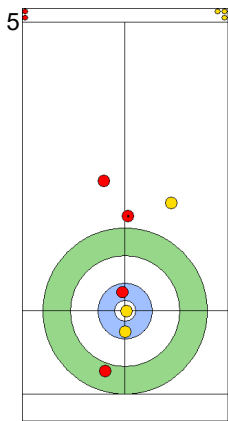

End 2 **NZL - New Zealand** 2 + 0 (this end) = 2 **CHN - China** 0 + 1 (this end) = 1

Prepositioned Stones

NZL: SMITH C
Draw ⤵ 75%

CHN: YANG Y
Raise ⤴ 100%

NZL: HOOD A
Draw ⤵ 100%

CHN: TIAN J
Draw ⤵ 0%

NZL: HOOD A
Guard ⤵ 50%

CHN: TIAN J
Clearing ⤵ 50%

NZL: HOOD A
Guard ⤵ 50%

CHN: TIAN J
Guard ⤵ 75%

NZL: SMITH C
Guard ⤵ 50%

CHN: YANG Y
Clearing ⤵ 0%

	NZL	CHN
Total Score	2	1
Time left	16:45	17:00

Legend:
 ⤵ Clockwise ⤴ Counter-clockwise - Not considered