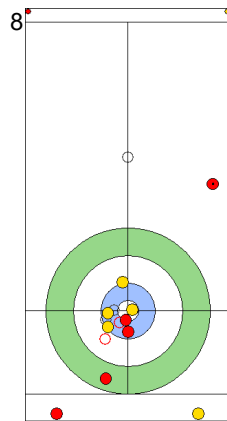

CHN: TIAN J
Draw ⌚ 100%

NZL: HOOD A
Draw ⌚ 75%

CHN: TIAN J
Wick / Soft Peeling ⌚ 100%

NZL: HOOD A
Draw ⌚ 100%

CHN: TIAN J
Draw ⌚ 75%

NZL: HOOD A
Clearing ⌚ 50%

CHN: YANG Y
Take-out ⌚ 50%

NZL: SMITH C
Take-out ⌚ 0%

	NZL	CHN
Total Score	4	8
Time left	0:19	1:53

Legend:
 ⌚ Clockwise ⌚ Counter-clockwise - Not considered