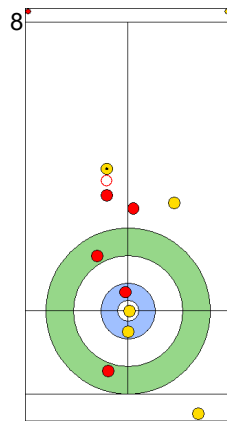

End 2 **NZL - New Zealand** 2 + 0 (this end) = 2 **CHN - China** 0 + 1 (this end) = 1

Prepositioned Stones

NZL: SMITH C
Draw ⤵ 75%

CHN: YANG Y
Raise ⤴ 100%

NZL: HOOD A
Draw ⤵ 100%

CHN: TIAN J
Draw ⤵ 0%

NZL: HOOD A
Guard ⤵ 50%

CHN: TIAN J
Clearing ⤵ 50%

NZL: HOOD A
Guard ⤵ 50%

CHN: TIAN J
Guard ⤵ 75%

NZL: SMITH C
Guard ⤵ 50%

CHN: YANG Y
Clearing ⤵ 0%

	NZL	CHN
Total Score	2	1
Time left	16:45	17:00

Legend:
 ⤵ Clockwise ⤴ Counter-clockwise - Not considered