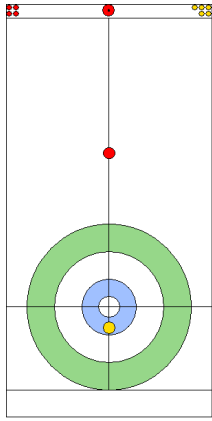

NZL: SMITH C
Draw 0%

	NZL	CHN
Total Score	2	0
Time left	18:51	19:52

Legend:
 Clockwise
 Counter-clockwise
 - Not considered

TUE 23 APR 2024
Start Time 18:00

Round Robin Session 12
Group B - Sheet C

Game - Shot by Shot

End 2 **NZL - New Zealand** 2 + 0 (this end) = 2 **CHN - China** 0 + 1 (this end) = 1

Prepositioned Stones

NZL: SMITH C
Draw ⤵ 75%

CHN: YANG Y
Raise ⤴ 100%

NZL: HOOD A
Draw ⤵ 100%

CHN: TIAN J
Draw ⤵ 0%

NZL: HOOD A
Guard ⤵ 50%