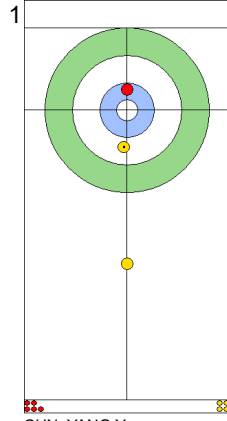

TUE 23 APR 2024
Start Time 18:00

Round Robin Session 12
Group B - Sheet C

Game - Shot by Shot

End 1 **NZL - New Zealand** 0 + 2 (this end) = 2 **CHN - China** 0 + 0 (this end) = 0

Prepositioned Stones

CHN: YANG Y
Draw 100%

NZL: SMITH C
Draw 75%

CHN: TIAN J
Draw 75%

NZL: HOOD A
Draw 75%

CHN: TIAN J
Draw 75%

NZL: HOOD A
Draw 75%

CHN: TIAN J
Draw 75%

NZL: HOOD A
Guard 100%

CHN: YANG Y
Raise 75%