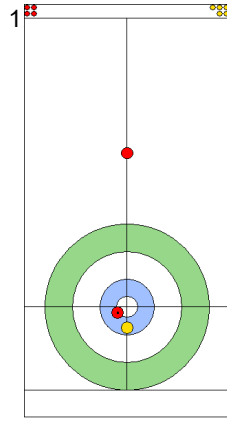

NZL: SMITH C
Draw 0%

	NZL	CHN
Total Score	2	0
Time left	18:51	19:52

Legend:
 Clockwise
 Counter-clockwise
 - Not considered

TUE 23 APR 2024
Start Time 18:00

Round Robin Session 12
Group B - Sheet C

Game - Shot by Shot

End 2 **NZL - New Zealand** 2 + 0 (this end) = 2 **CHN - China** 0 + 1 (this end) = 1

Prepositioned Stones

NZL: SMITH C
Draw ⤵ 75%

CHN: YANG Y
Raise ⤴ 100%

NZL: HOOD A
Draw ⤵ 100%

CHN: TIAN J
Draw ⤵ 0%

NZL: HOOD A
Guard ⤵ 50%