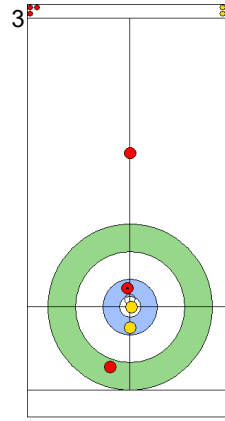

End 2 **NZL - New Zealand** 2 + 0 (this end) = 2 **CHN - China** 0 + 1 (this end) = 1

Prepositioned Stones

NZL: SMITH C
Draw ⤵ 75%

CHN: YANG Y
Raise ⤴ 100%

NZL: HOOD A
Draw ⤵ 100%

CHN: TIAN J
Draw ⤵ 0%

NZL: HOOD A
Guard ⤵ 50%

CHN: TIAN J
Clearing ⤵ 50%

NZL: HOOD A
Guard ⤵ 50%

CHN: TIAN J
Guard ⤵ 75%

NZL: SMITH C
Guard ⤵ 50%

CHN: YANG Y
Clearing ⤵ 0%

	NZL	CHN
Total Score	2	1
Time left	16:45	17:00

Legend:
 ⤵ Clockwise ⤴ Counter-clockwise - Not considered