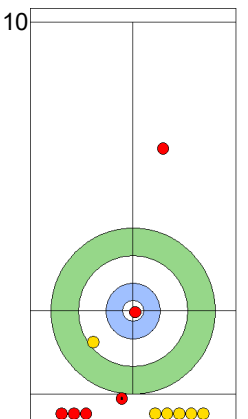

Legend:
 Clockwise
  Counter-clockwise
 - Not considered

TUE 23 APR 2024
Start Time 18:00

Round Robin Session 12
Group B - Sheet C

Game - Shot by Shot

End 4 **NZL - New Zealand** 2 + 1 (this end) = 3 **CHN - China** 4 + 0 (this end) = 4

Prepositioned Stones

CHN: YANG Y
Guard 100%

NZL: SMITH C
Draw 100%

CHN: TIAN J
Draw 75%

NZL: HOOD A
Clearing 100%

CHN: TIAN J
Guard 75%

NZL: HOOD A
Clearing 100%

CHN: TIAN J
Take-out 100%

NZL: HOOD A
Take-out 100%

CHN: YANG Y
Take-out 0%

NZL: SMITH C
Draw 0%

	NZL	CHN
Total Score	3	4
Time left	10:55	13:17

Legend:
 Clockwise
  Counter-clockwise
 - Not considered

TUE 23 APR 2024
Start Time 18:00