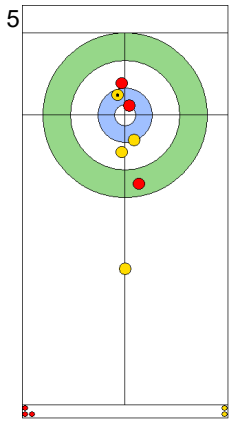

TUE 23 APR 2024
Start Time 18:00

Round Robin Session 12
Group B - Sheet C

Game - Shot by Shot

End 1 **NZL - New Zealand** 0 + 2 (this end) = 2 **CHN - China** 0 + 0 (this end) = 0

Prepositioned Stones

CHN: YANG Y
Draw 100%

NZL: SMITH C
Draw 75%

CHN: TIAN J
Draw 75%

NZL: HOOD A
Draw 75%

CHN: TIAN J
Draw 75%

NZL: HOOD A
Draw 75%

CHN: TIAN J
Draw 75%

NZL: HOOD A
Guard 100%

CHN: YANG Y
Raise 75%