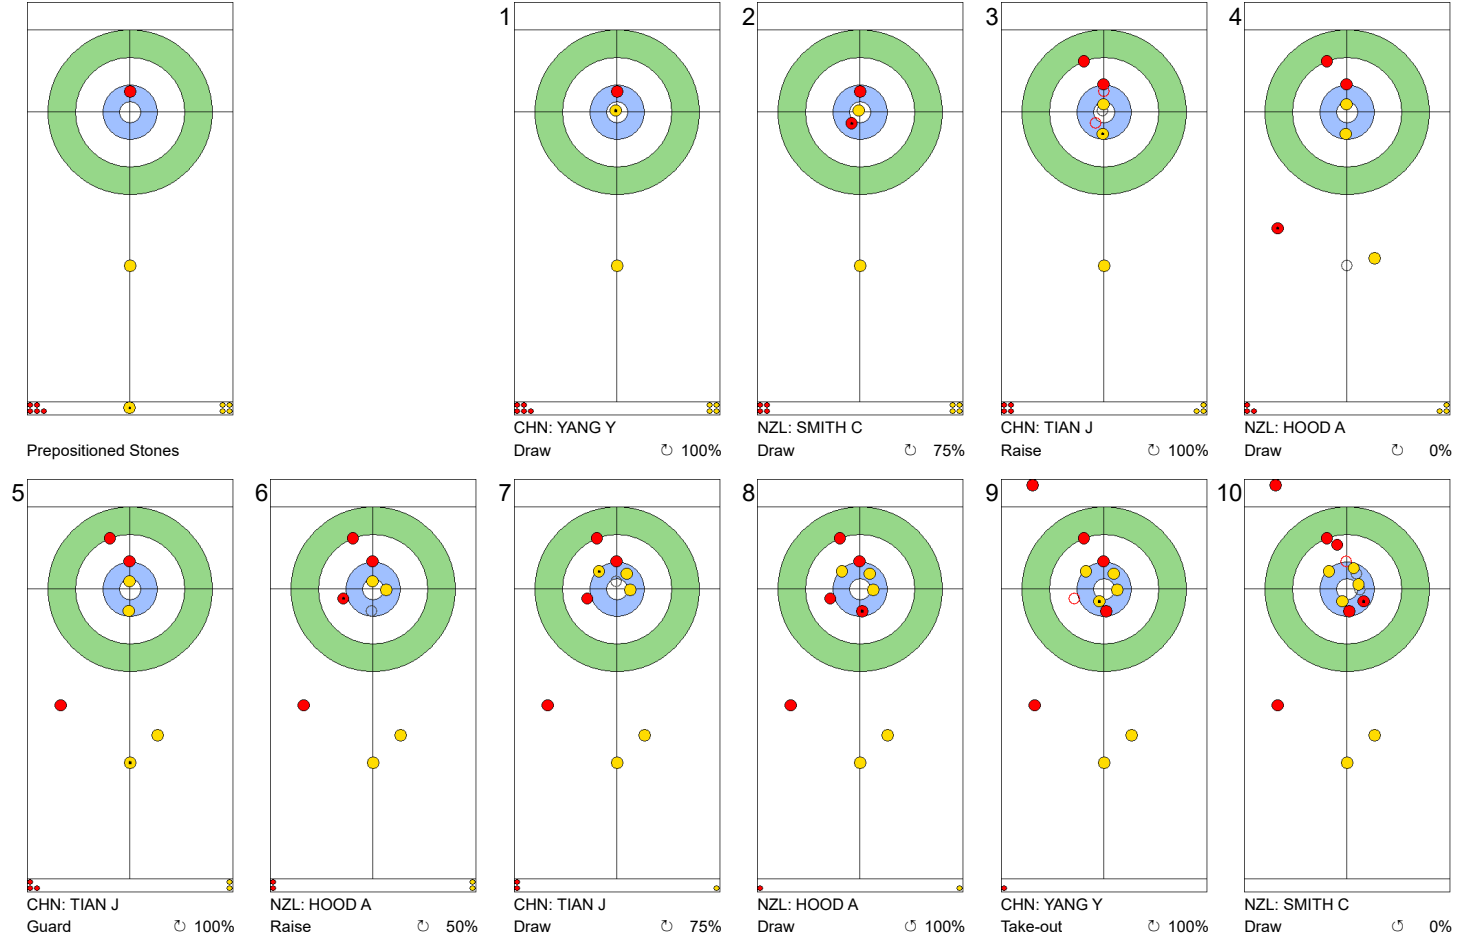

CHN: TIAN J
Clearing ⤵ 50%

NZL: HOOD A
Guard ⤵ 50%

CHN: TIAN J
Guard ⤵ 75%

NZL: SMITH C
Guard ⤵ 50%

CHN: YANG Y
Clearing ⤵ 0%

	NZL	CHN
Total Score	2	1
Time left	16:45	17:00

Legend:
 ⤵ Clockwise ⤴ Counter-clockwise - Not considered

TUE 23 APR 2024
Start Time 18:00

Round Robin Session 12
Group B - Sheet C

Game - Shot by Shot

End 3 **NZL - New Zealand** 2 + 0 (this end) = 2 **CHN - China** 1 + 3 (this end) = 4

	NZL	CHN
Total Score	2	4
Time left	14:12	14:28