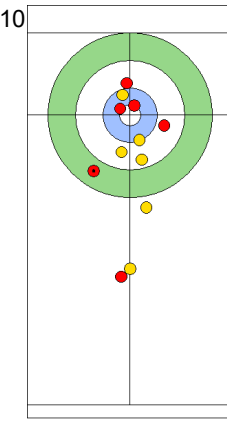

NZL: SMITH C
Draw 75%

CHN: TIAN J
Draw 75%

NZL: HOOD A
Draw 75%

CHN: TIAN J
Draw 75%

NZL: HOOD A
Draw 75%

CHN: TIAN J
Draw 75%

NZL: HOOD A
Guard 100%

CHN: YANG Y
Raise 75%

NZL: SMITH C
Draw 0%

	NZL	CHN
Total Score	2	0
Time left	18:51	19:52

Legend:
 Clockwise
 Counter-clockwise
 - Not considered

TUE 23 APR 2024
Start Time 18:00

Round Robin Session 12
Group B - Sheet C

Game - Shot by Shot

End 2 **NZL - New Zealand** 2 + 0 (this end) = 2 **CHN - China** 0 + 1 (this end) = 1

Prepositioned Stones

NZL: SMITH C
Draw ⤵ 75%

CHN: YANG Y
Raise ⤴ 100%

NZL: HOOD A
Draw ⤵ 100%

CHN: TIAN J
Draw ⤵ 0%

NZL: HOOD A
Guard ⤵ 50%