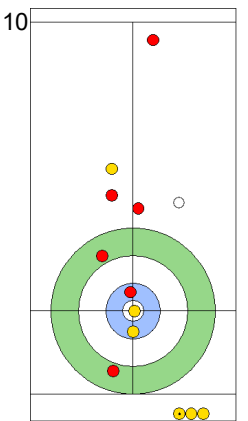

End 2 **NZL - New Zealand** 2 + 0 (this end) = 2 **CHN - China** 0 + 1 (this end) = 1

Prepositioned Stones

NZL: SMITH C
Draw ⤵ 75%

CHN: YANG Y
Raise ⤴ 100%

NZL: HOOD A
Draw ⤵ 100%

CHN: TIAN J
Draw ⤵ 0%

NZL: HOOD A
Guard ⤵ 50%

CHN: TIAN J
Clearing ⤵ 50%

NZL: HOOD A
Guard ⤵ 50%

CHN: TIAN J
Guard ⤵ 75%

NZL: SMITH C
Guard ⤵ 50%

CHN: YANG Y
Clearing ⤵ 0%

	NZL	CHN
Total Score	2	1
Time left	16:45	17:00

Legend:
 ⤵ Clockwise ⤴ Counter-clockwise - Not considered

TUE 23 APR 2024
Start Time 18:00

Round Robin Session 12
Group B - Sheet C

Game - Shot by Shot

End 3 **NZL - New Zealand** 2 + 0 (this end) = 2 **CHN - China** 1 + 3 (this end) = 4

	NZL	CHN
Total Score	2	4
Time left	14:12	14:28