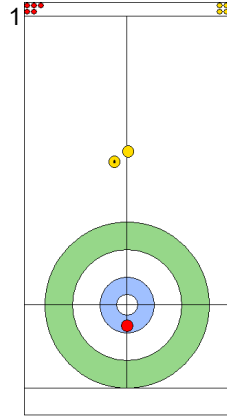

CHN: YANG Y
Guard 100%