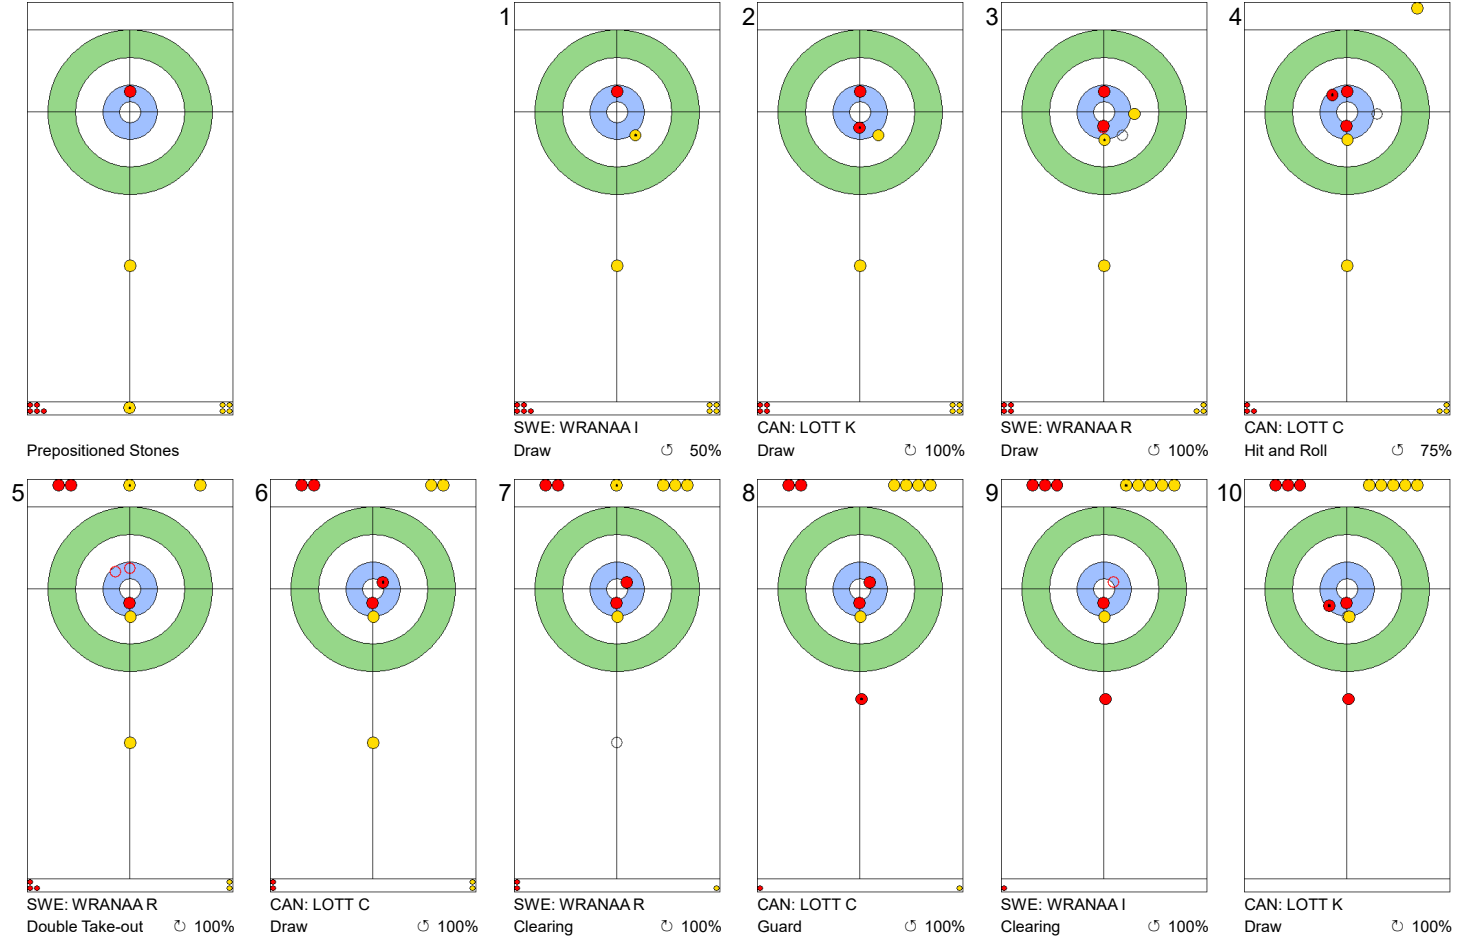

SWE: WRANAA I
Wick / Soft Peeling 50%

	CAN	SWE
Total Score	0	1
Time left	20:09	19:13

Legend:
 Clockwise
  Counter-clockwise
 - Not considered

Game - Shot by Shot

End 3 **CAN - Canada** 0 + 1 (this end) = 1 **SWE - Sweden** 2 + 0 (this end) = 2

	CAN	SWE
Total Score	1	2
Time left	15:54	14:50

Legend:
 Clockwise
  Counter-clockwise
 - Not considered

Game - Shot by Shot

	CAN	SWE
Total Score	1	4
Time left	12:39	11:30

Legend:
 Clockwise
  Counter-clockwise
 - Not considered

TUE 23 APR 2024
Start Time 18:00

Round Robin Session 12
Group B - Sheet D

Game - Shot by Shot

End 5 **CAN - Canada** 1 + 2 (this end) = 3 **SWE - Sweden** 4 + 0 (this end) = 4

	CAN	SWE
Total Score	3	4
Time left	9:11	8:56

Legend:
 ⌚ Clockwise ⌚ Counter-clockwise - Not considered

Game - Shot by Shot

End 6 **CAN - Canada** 3 + 0 (this end) = 3 **SWE - Sweden** 4 + 2 (this end) = 6

Power Play
Prepositioned Stones

CAN: LOTT K
Draw 75%