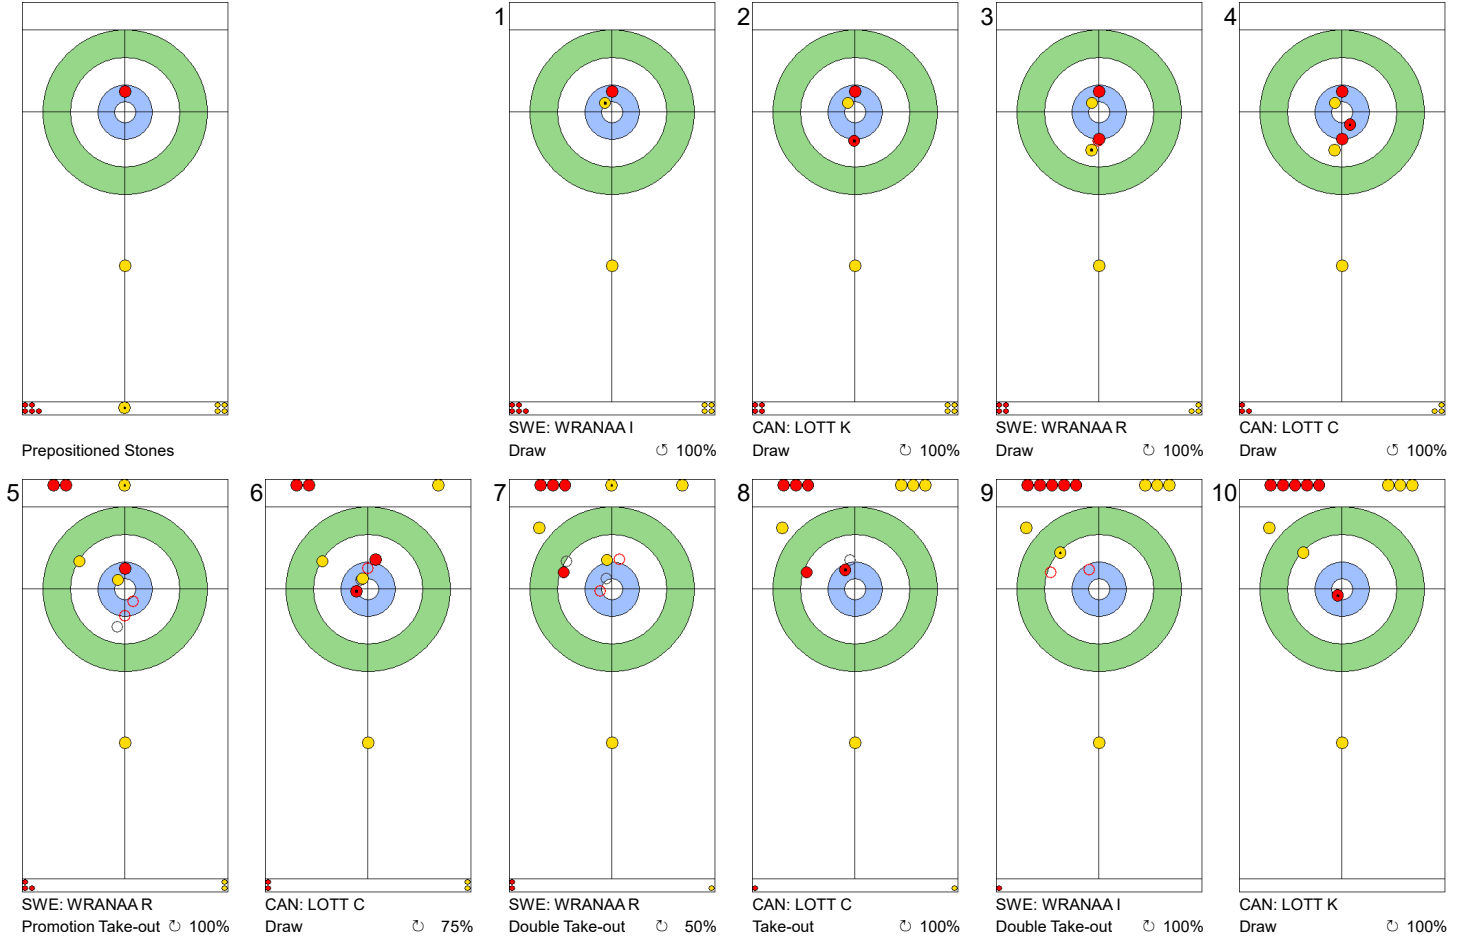

TUE 23 APR 2024
Start Time 18:00

Round Robin Session 12
Group B - Sheet D

Game - Shot by Shot

End 1 **CAN - Canada** 0 + 0 (this end) = 0 **SWE - Sweden** 0 + 1 (this end) = 1

Prepositioned Stones

CAN: LOTT K
Draw 100%

SWE: WRANAA I
Draw 100%

CAN: LOTT C
Draw 100%

SWE: WRANAA R
Draw 100%

CAN: LOTT C
Guard 100%

SWE: WRANAA R
Promotion Take-out 100%

CAN: LOTT C
Hit and Roll 100%

SWE: WRANAA R
Promotion Take-out 100%

CAN: LOTT K
Draw 100%

SWE: WRANAA I
Wick / Soft Peeling 50%

	CAN	SWE
Total Score	0	1
Time left	20:09	19:13

Legend:
 Clockwise
  Counter-clockwise
 - Not considered

Game - Shot by Shot

End 3 **CAN - Canada** 0 + 1 (this end) = 1 **SWE - Sweden** 2 + 0 (this end) = 2

	CAN	SWE
Total Score	1	2
Time left	15:54	14:50

Legend:
 Clockwise
  Counter-clockwise
 - Not considered

Game - Shot by Shot

	CAN	SWE
Total Score	1	4
Time left	12:39	11:30

Legend:
 Clockwise
  Counter-clockwise
 - Not considered