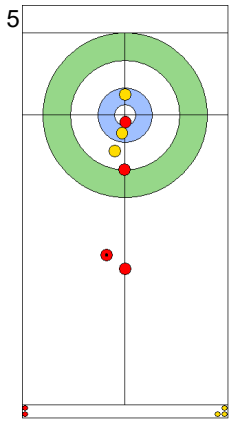

TUE 23 APR 2024
Start Time 18:00

Round Robin Session 12
Group B - Sheet D

Game - Shot by Shot

End 1 **CAN - Canada** 0 + 0 (this end) = 0 **SWE - Sweden** 0 + 1 (this end) = 1

Prepositioned Stones

CAN: LOTT K
Draw 100%

SWE: WRANAA I
Draw 100%

CAN: LOTT C
Draw 100%

SWE: WRANAA R
Draw 100%

CAN: LOTT C
Guard 100%

SWE: WRANAA R
Promotion Take-out 100%

CAN: LOTT C
Hit and Roll 100%

SWE: WRANAA R
Promotion Take-out 100%

CAN: LOTT K
Draw 100%

SWE: WRANAA I
Wick / Soft Peeling 50%

	CAN	SWE
Total Score	0	1
Time left	20:09	19:13

Legend:
 Clockwise
  Counter-clockwise
 - Not considered

Game - Shot by Shot

End 3 **CAN - Canada** 0 + 1 (this end) = 1 **SWE - Sweden** 2 + 0 (this end) = 2