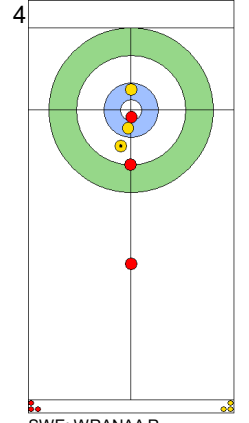

TUE 23 APR 2024
Start Time 18:00

Round Robin Session 12
Group B - Sheet D

Game - Shot by Shot

End 1 **CAN - Canada** 0 + 0 (this end) = 0 **SWE - Sweden** 0 + 1 (this end) = 1

Prepositioned Stones

CAN: LOTT K
Draw 100%

SWE: WRANAA I
Draw 100%

CAN: LOTT C
Draw 100%

SWE: WRANAA R
Draw 100%

CAN: LOTT C
Guard 100%

SWE: WRANAA R
Promotion Take-out 100%

CAN: LOTT C
Hit and Roll 100%

SWE: WRANAA R
Promotion Take-out 100%

CAN: LOTT K
Draw 100%

SWE: WRANAA I
Wick / Soft Peeling 50%

	CAN	SWE
Total Score	0	1
Time left	20:09	19:13

Legend:
 Clockwise
  Counter-clockwise
 - Not considered

Game - Shot by Shot

End 3 **CAN - Canada** 0 + 1 (this end) = 1 **SWE - Sweden** 2 + 0 (this end) = 2