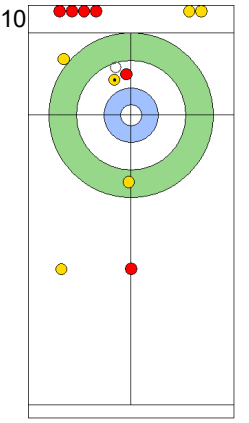

TUE 23 APR 2024
Start Time 18:00

Round Robin Session 12
Group B - Sheet D

Game - Shot by Shot

End 1 **CAN - Canada** 0 + 0 (this end) = 0 **SWE - Sweden** 0 + 1 (this end) = 1

Prepositioned Stones

CAN: LOTT K
Draw 100%

SWE: WRANAA I
Draw 100%

CAN: LOTT C
Draw 100%

SWE: WRANAA R
Draw 100%

CAN: LOTT C
Guard 100%

SWE: WRANAA R
Promotion Take-out 100%

CAN: LOTT C
Hit and Roll 100%

SWE: WRANAA R
Promotion Take-out 100%

CAN: LOTT K
Draw 100%

SWE: WRANAA I
Wick / Soft Peeling 50%

	CAN	SWE
Total Score	0	1
Time left	20:09	19:13

Legend:
 Clockwise
  Counter-clockwise
 - Not considered

Game - Shot by Shot

End 3 **CAN - Canada** 0 + 1 (this end) = 1 **SWE - Sweden** 2 + 0 (this end) = 2

	CAN	SWE
Total Score	1	2
Time left	15:54	14:50

Legend:
 Clockwise
  Counter-clockwise
 - Not considered

Game - Shot by Shot

	CAN	SWE
Total Score	1	4
Time left	12:39	11:30

Legend:
 Clockwise
  Counter-clockwise
 - Not considered