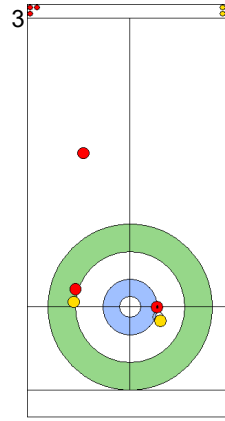

Legend:
 ⌚ Clockwise ⌚ Counter-clockwise - Not considered

Game - Shot by Shot

End 6 **CAN - Canada** 3 + 0 (this end) = 3 **SWE - Sweden** 4 + 2 (this end) = 6

Power Play
Prepositioned Stones

CAN: LOTT K
Draw 75%

SWE: WRANAA I
Draw 100%

CAN: LOTT C
Draw 100%

SWE: WRANAA R
Wick / Soft Peeling 75%

CAN: LOTT C
Wick / Soft Peeling 100%

SWE: WRANAA R
Take-out 100%

CAN: LOTT C
Double Take-out 100%

SWE: WRANAA R
Take-out 100%