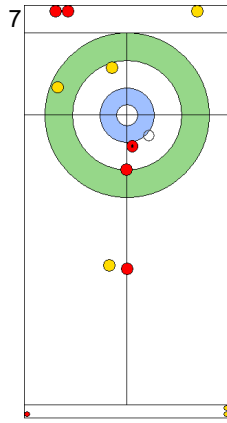

TUE 23 APR 2024
Start Time 18:00

Round Robin Session 12
Group B - Sheet D

Game - Shot by Shot

End 1 **CAN - Canada** 0 + 0 (this end) = 0 **SWE - Sweden** 0 + 1 (this end) = 1

Prepositioned Stones

CAN: LOTT K
Draw 100%

SWE: WRANAA I
Draw 100%

CAN: LOTT C
Draw 100%

SWE: WRANAA R
Draw 100%

CAN: LOTT C
Guard 100%

SWE: WRANAA R
Promotion Take-out 100%

CAN: LOTT C
Hit and Roll 100%

SWE: WRANAA R
Promotion Take-out 100%

CAN: LOTT K
Draw 100%

SWE: WRANAA I
Wick / Soft Peeling 50%

	CAN	SWE
Total Score	0	1
Time left	20:09	19:13

Legend:
 Clockwise
  Counter-clockwise
 - Not considered

Game - Shot by Shot

End 3 **CAN - Canada** 0 + 1 (this end) = 1 **SWE - Sweden** 2 + 0 (this end) = 2

	CAN	SWE
Total Score	1	2
Time left	15:54	14:50

Legend:
 Clockwise
  Counter-clockwise
 - Not considered

Game - Shot by Shot

	CAN	SWE
Total Score	1	4
Time left	12:39	11:30

Legend:
 Clockwise
  Counter-clockwise
 - Not considered