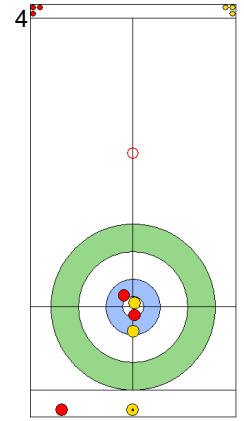

Game - Shot by Shot

End 7 **CAN - Canada** 3 + 1 (this end) = 4 **SWE - Sweden** 6 + 0 (this end) = 6

	CAN	SWE
Total Score	4	6
Time left	2:57	4:54

Legend:
 Clockwise
  Counter-clockwise
 - Not considered

Game - Shot by Shot

End 8 **CAN - Canada** 4 + 1 (this end) = 5 **SWE - Sweden** 6 + 0 (this end) = 6

Prepositioned Stones

CAN: LOTT K
Draw ⌚ 100%

SWE: WRANAA I
Draw ⌚ 100%

CAN: LOTT C
Draw ⌚ 75%

SWE: WRANAA R
Clearing ⌚ 100%