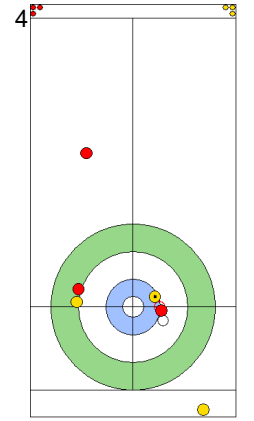

Legend:
 ⌚ Clockwise ⌚ Counter-clockwise - Not considered

Game - Shot by Shot

End 6 **CAN - Canada** 3 + 0 (this end) = 3 **SWE - Sweden** 4 + 2 (this end) = 6

Power Play
Prepositioned Stones

CAN: LOTT K
Draw 75%

SWE: WRANAA I
Draw 100%

CAN: LOTT C
Draw 100%

SWE: WRANAA R
Wick / Soft Peeling 75%

CAN: LOTT C
Wick / Soft Peeling 100%

SWE: WRANAA R
Take-out 100%

CAN: LOTT C
Double Take-out 100%

SWE: WRANAA R
Take-out 100%