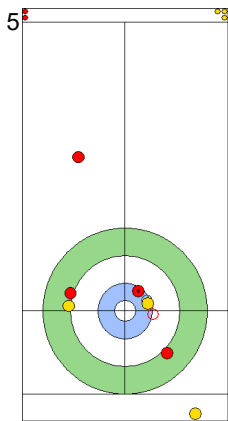

Legend:
 ⌚ Clockwise ⌚ Counter-clockwise - Not considered

Game - Shot by Shot

End 6 **CAN - Canada** 3 + 0 (this end) = 3 **SWE - Sweden** 4 + 2 (this end) = 6

Power Play
Prepositioned Stones

CAN: LOTT K
Draw 75%

SWE: WRANAA I
Draw 100%

CAN: LOTT C
Draw 100%

SWE: WRANAA R
Wick / Soft Peeling 75%

CAN: LOTT C
Wick / Soft Peeling 100%

SWE: WRANAA R
Take-out 100%

CAN: LOTT C
Double Take-out 100%

SWE: WRANAA R
Take-out 100%