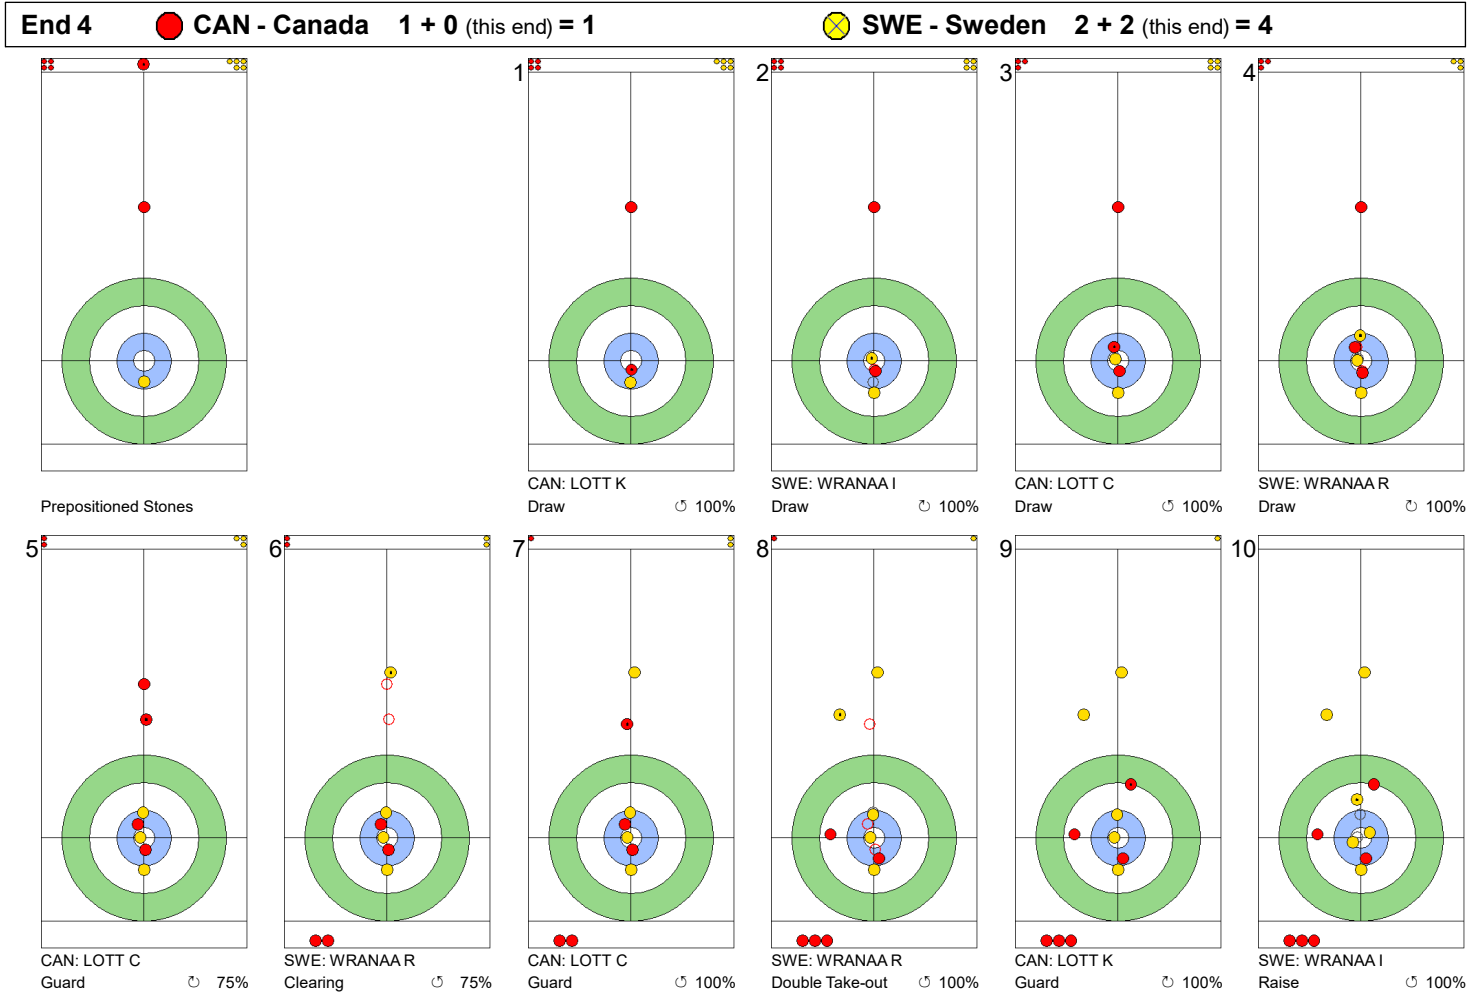

SWE: WRANAA I
Wick / Soft Peeling 50%

	CAN	SWE
Total Score	0	1
Time left	20:09	19:13

Legend:
 Clockwise
  Counter-clockwise
 - Not considered

Game - Shot by Shot

End 3 **CAN - Canada** 0 + 1 (this end) = 1 **SWE - Sweden** 2 + 0 (this end) = 2

	CAN	SWE
Total Score	1	2
Time left	15:54	14:50

Legend:
 Clockwise
  Counter-clockwise
 - Not considered

Game - Shot by Shot

	CAN	SWE
Total Score	1	4
Time left	12:39	11:30

Legend:
 Clockwise
  Counter-clockwise
 - Not considered