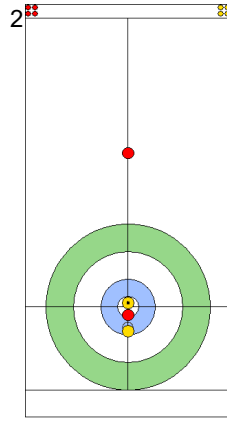

Game - Shot by Shot

End 8 **CAN - Canada** 4 + 1 (this end) = 5 **SWE - Sweden** 6 + 0 (this end) = 6

Prepositioned Stones

CAN: LOTT K
Draw ⌚ 100%

SWE: WRANAA I
Draw ⌚ 100%

CAN: LOTT C
Draw ⌚ 75%

SWE: WRANAA R
Clearing ⌚ 100%