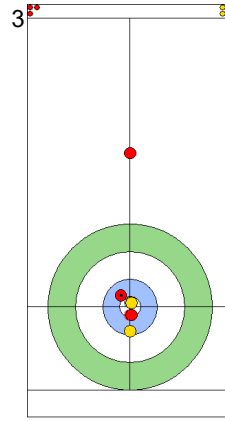

Game - Shot by Shot

End 7 **CAN - Canada** 3 + 1 (this end) = 4 **SWE - Sweden** 6 + 0 (this end) = 6

	CAN	SWE
Total Score	4	6
Time left	2:57	4:54

Legend:
 Clockwise
  Counter-clockwise
 - Not considered

Game - Shot by Shot

End 8 **CAN - Canada** 4 + 1 (this end) = 5 **SWE - Sweden** 6 + 0 (this end) = 6

Prepositioned Stones

CAN: LOTT K
Draw ⌚ 100%

SWE: WRANAA I
Draw ⌚ 100%

CAN: LOTT C
Draw ⌚ 75%

SWE: WRANAA R
Clearing ⌚ 100%