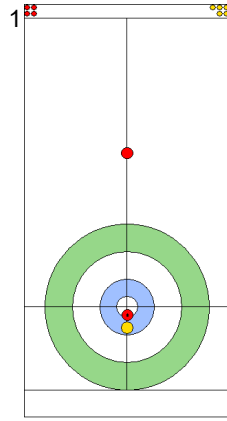

CAN: LOTT K
Hit and Roll 50%

SWE: WRANAA I
Draw 100%

	CAN	SWE
Total Score	3	6
Time left	5:31	6:14

Legend:
 Clockwise
  Counter-clockwise
 - Not considered

TUE 23 APR 2024
Start Time 18:00

Round Robin Session 12
Group B - Sheet D

Game - Shot by Shot

End 7 **CAN - Canada** 3 + 1 (this end) = 4 **SWE - Sweden** 6 + 0 (this end) = 6

	CAN	SWE
Total Score	4	6
Time left	2:57	4:54

Legend:
 Clockwise
  Counter-clockwise
 - Not considered

Game - Shot by Shot

End 8 **CAN - Canada** 4 + 1 (this end) = 5 **SWE - Sweden** 6 + 0 (this end) = 6

Prepositioned Stones

CAN: LOTT K
Draw ⌚ 100%

SWE: WRANAA I
Draw ⌚ 100%

CAN: LOTT C
Draw ⌚ 75%

SWE: WRANAA R
Clearing ⌚ 100%