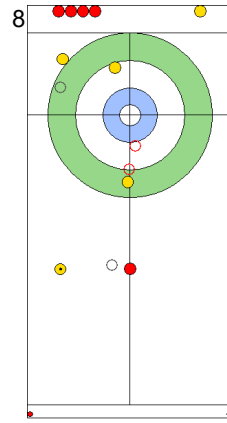

TUE 23 APR 2024
Start Time 18:00

Round Robin Session 12
Group B - Sheet D

Game - Shot by Shot

End 1 **CAN - Canada** 0 + 0 (this end) = 0 **SWE - Sweden** 0 + 1 (this end) = 1

Prepositioned Stones

CAN: LOTT K
Draw 100%

SWE: WRANAA I
Draw 100%

CAN: LOTT C
Draw 100%

SWE: WRANAA R
Draw 100%

CAN: LOTT C
Guard 100%

SWE: WRANAA R
Promotion Take-out 100%

CAN: LOTT C
Hit and Roll 100%

SWE: WRANAA R
Promotion Take-out 100%

CAN: LOTT K
Draw 100%

SWE: WRANAA I
Wick / Soft Peeling 50%

	CAN	SWE
Total Score	0	1
Time left	20:09	19:13

Legend:
 Clockwise
  Counter-clockwise
 - Not considered

Game - Shot by Shot

End 3 **CAN - Canada** 0 + 1 (this end) = 1 **SWE - Sweden** 2 + 0 (this end) = 2

	CAN	SWE
Total Score	1	2
Time left	15:54	14:50

Legend:
 Clockwise
  Counter-clockwise
 - Not considered

Game - Shot by Shot

	CAN	SWE
Total Score	1	4
Time left	12:39	11:30

Legend:
 Clockwise
  Counter-clockwise
 - Not considered