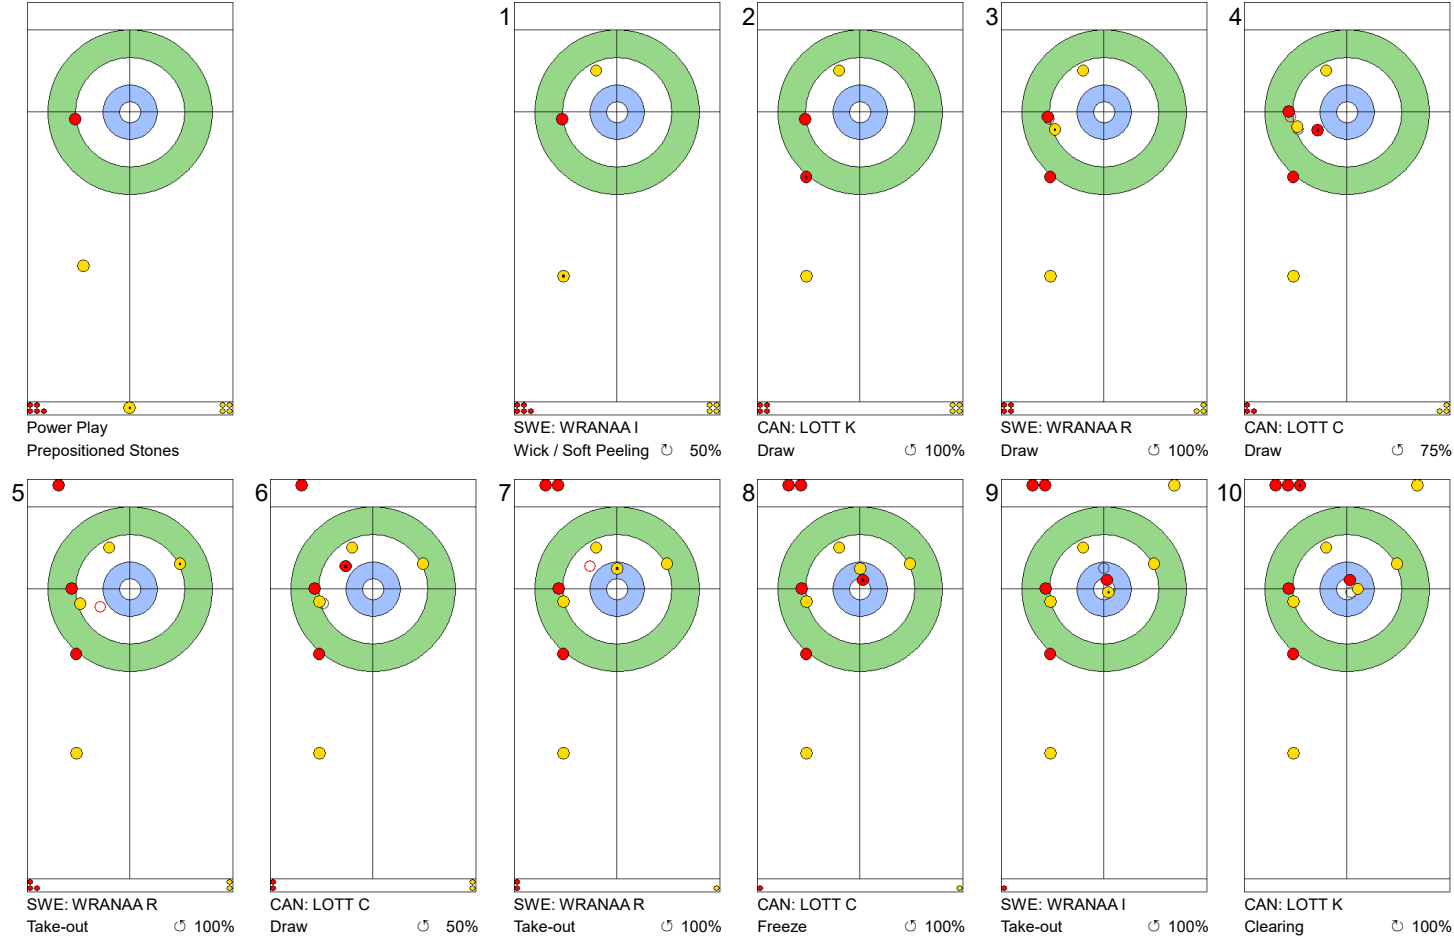

SWE: WRANAA I
Draw 100%

CAN: LOTT C
Draw 100%

SWE: WRANAA R
Wick / Soft Peeling 75%

CAN: LOTT C
Wick / Soft Peeling 100%

SWE: WRANAA R
Take-out 100%

CAN: LOTT C
Double Take-out 100%

SWE: WRANAA R
Take-out 100%

CAN: LOTT K
Hit and Roll 50%

SWE: WRANAA I
Draw 100%

	CAN	SWE
Total Score	3	6
Time left	5:31	6:14

Legend:
 Clockwise
  Counter-clockwise
 - Not considered

TUE 23 APR 2024
Start Time 18:00

Round Robin Session 12
Group B - Sheet D

Game - Shot by Shot

End 7 **CAN - Canada** 3 + 1 (this end) = 4 **SWE - Sweden** 6 + 0 (this end) = 6

	CAN	SWE
Total Score	4	6
Time left	2:57	4:54

Legend:
 Clockwise
  Counter-clockwise
 - Not considered

Game - Shot by Shot

End 8 **CAN - Canada** 4 + 1 (this end) = 5 **SWE - Sweden** 6 + 0 (this end) = 6

Prepositioned Stones

CAN: LOTT K
Draw ⌚ 100%

SWE: WRANAA I
Draw ⌚ 100%

CAN: LOTT C
Draw ⌚ 75%

SWE: WRANAA R
Clearing ⌚ 100%