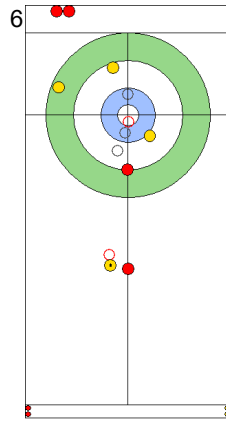

TUE 23 APR 2024
Start Time 18:00

Round Robin Session 12
Group B - Sheet D

Game - Shot by Shot

End 1 **CAN - Canada** 0 + 0 (this end) = 0 **SWE - Sweden** 0 + 1 (this end) = 1

Prepositioned Stones

CAN: LOTT K
Draw 100%

SWE: WRANAA I
Draw 100%

CAN: LOTT C
Draw 100%

SWE: WRANAA R
Draw 100%

CAN: LOTT C
Guard 100%

SWE: WRANAA R
Promotion Take-out 100%

CAN: LOTT C
Hit and Roll 100%

SWE: WRANAA R
Promotion Take-out 100%

CAN: LOTT K
Draw 100%

SWE: WRANAA I
Wick / Soft Peeling 50%

	CAN	SWE
Total Score	0	1
Time left	20:09	19:13

Legend:
 Clockwise
  Counter-clockwise
 - Not considered

Game - Shot by Shot

End 3 **CAN - Canada** 0 + 1 (this end) = 1 **SWE - Sweden** 2 + 0 (this end) = 2

	CAN	SWE
Total Score	1	2
Time left	15:54	14:50

Legend:
 Clockwise
  Counter-clockwise
 - Not considered

Game - Shot by Shot

	CAN	SWE
Total Score	1	4
Time left	12:39	11:30

Legend:
 Clockwise
  Counter-clockwise
 - Not considered