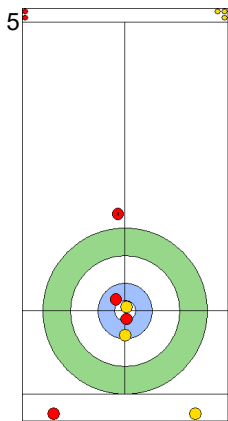

Game - Shot by Shot

End 7 **CAN - Canada** 3 + 1 (this end) = 4 **SWE - Sweden** 6 + 0 (this end) = 6

	CAN	SWE
Total Score	4	6
Time left	2:57	4:54

Legend:
 Clockwise
  Counter-clockwise
 - Not considered

Game - Shot by Shot

End 8 **CAN - Canada** 4 + 1 (this end) = 5 **SWE - Sweden** 6 + 0 (this end) = 6

Prepositioned Stones

CAN: LOTT K
Draw ⌚ 100%

SWE: WRANAA I
Draw ⌚ 100%

CAN: LOTT C
Draw ⌚ 75%

SWE: WRANAA R
Clearing ⌚ 100%