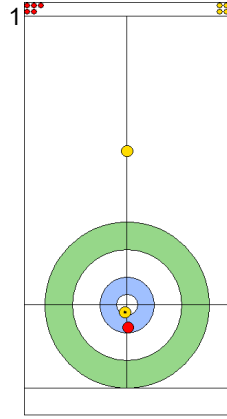

CZE: PAUL T
Promotion Take-out 0%

AUS: GILL T
Draw 100%

CZE: PAULOVA Z
Draw 100%

| | AUS | CZE |
|-------------|------|------|
| Total Score | 5 | 6 |
| Time left | 6:51 | 3:51 |

Legend:
 Clockwise
  Counter-clockwise
 - Not considered

TUE 23 APR 2024
Start Time 18:00

Round Robin Session 12
Group B - Sheet E

Game - Shot by Shot

End 8 **AUS - Australia** 5 + 2 (this end) = 7 **CZE - Czechia** 6 + 0 (this end) = 6

Prepositioned Stones

CZE: PAULOVA Z
Draw 100%