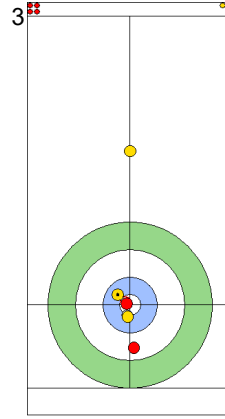

CZE: PAUL T
Raise 75%