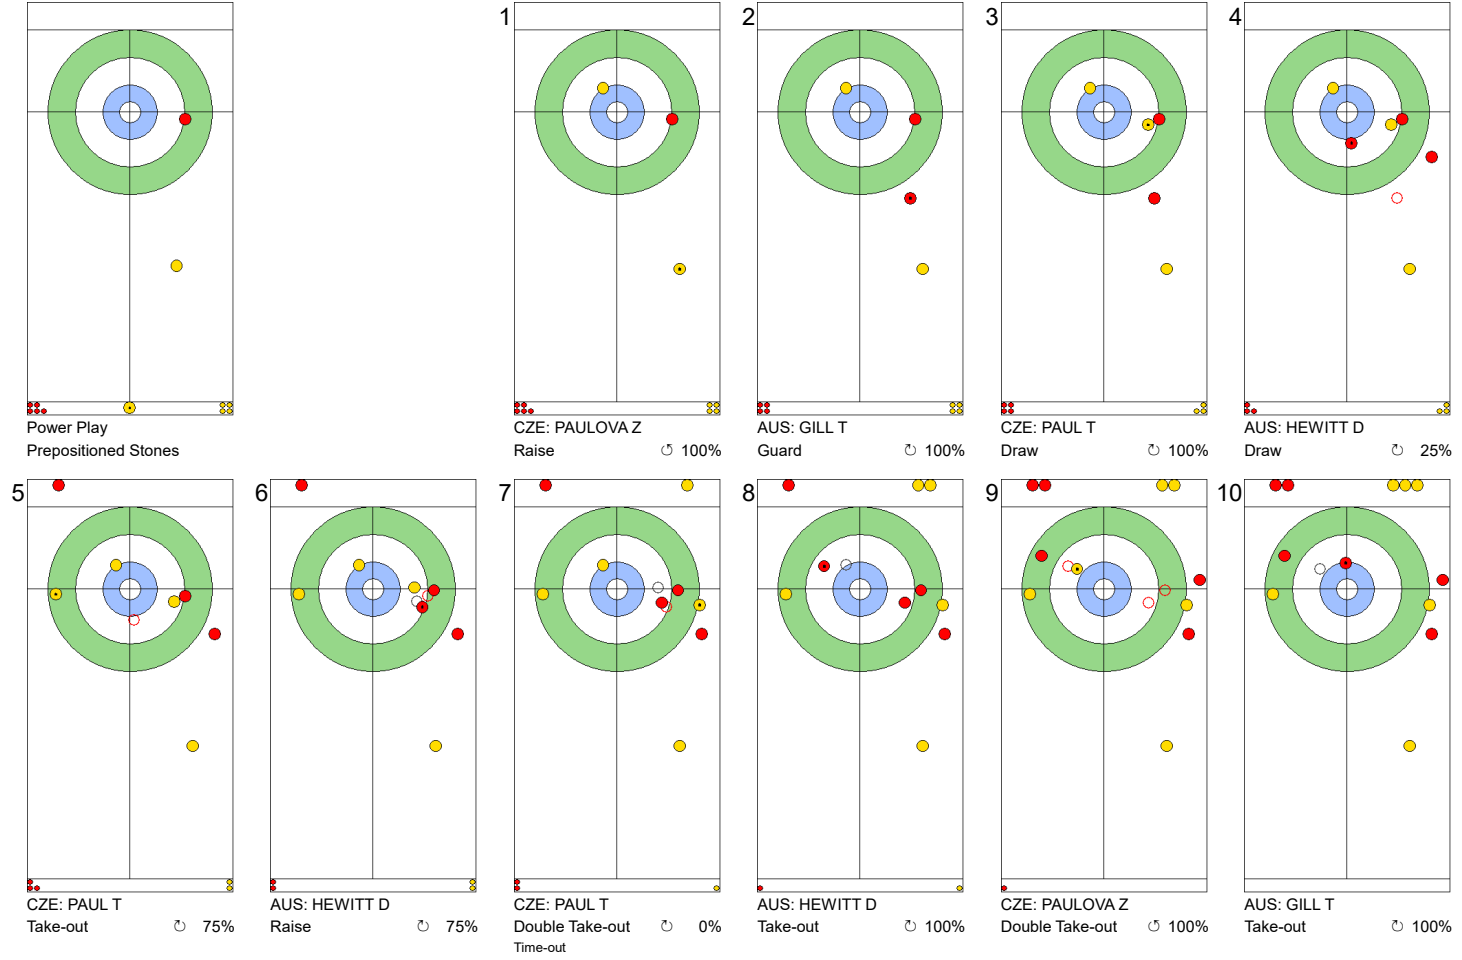

Legend:
 ↻ Clockwise ↺ Counter-clockwise - Not considered

Game - Shot by Shot

End 3 ● **AUS - Australia** 2 + 0 (this end) = 2 ● **CZE - Czechia** 0 + 4 (this end) = 4

| | AUS | CZE |
|-------------|-------|-------|
| Total Score | 2 | 4 |
| Time left | 16:48 | 14:26 |

Legend:
 ↻ Clockwise ↺ Counter-clockwise - Not considered

TUE 23 APR 2024
Start Time 18:00

Round Robin Session 12
Group B - Sheet E

Game - Shot by Shot

End 5 **AUS - Australia** 2 + 2 (this end) = 4 **CZE - Czechia** 5 + 0 (this end) = 5