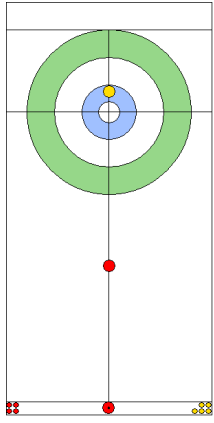

Game - Shot by Shot

| | AUS | CZE |
|-------------|-------|------|
| Total Score | 5 | 5 |
| Time left | 10:19 | 6:22 |

Legend:
 ↻ Clockwise ↺ Counter-clockwise - Not considered

Game - Shot by Shot

End 7 **AUS - Australia 5 + 0 (this end) = 5** **CZE - Czechia 5 + 1 (this end) = 6**