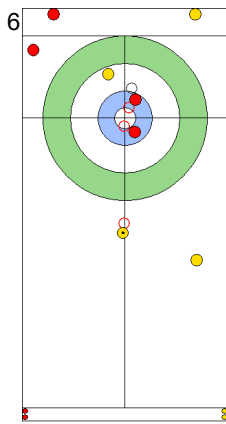

Game - Shot by Shot

| | AUS | CZE |
|-------------|-------|------|
| Total Score | 5 | 5 |
| Time left | 10:19 | 6:22 |

Legend:
 ↻ Clockwise ↺ Counter-clockwise - Not considered

Game - Shot by Shot

End 7 **AUS - Australia 5 + 0 (this end) = 5** **CZE - Czechia 5 + 1 (this end) = 6**

Prepositioned Stones

AUS: GILL T
Draw 100%

CZE: PAULOVA Z
Draw 50%

AUS: HEWITT D
Draw 100%

CZE: PAUL T
Double Take-out 50%

AUS: HEWITT D
Guard 100%

CZE: PAUL T
Double Take-out 50%

AUS: HEWITT D
Draw 75%

CZE: PAUL T
Promotion Take-out 0%

AUS: GILL T
Draw 100%

CZE: PAULOVA Z
Draw 100%

| | AUS | CZE |
|-------------|------|------|
| Total Score | 5 | 6 |
| Time left | 6:51 | 3:51 |

Legend:
 Clockwise
  Counter-clockwise
 - Not considered