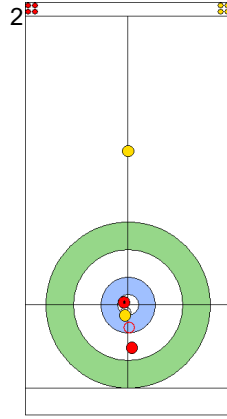

CZE: PAUL T
Promotion Take-out 0%

AUS: GILL T
Draw 100%

CZE: PAULOVA Z
Draw 100%

| | AUS | CZE |
|-------------|------|------|
| Total Score | 5 | 6 |
| Time left | 6:51 | 3:51 |

Legend:
 Clockwise
  Counter-clockwise
 - Not considered

TUE 23 APR 2024
Start Time 18:00

Round Robin Session 12
Group B - Sheet E

Game - Shot by Shot

End 8 **AUS - Australia** 5 + 2 (this end) = 7 **CZE - Czechia** 6 + 0 (this end) = 6

Prepositioned Stones

CZE: PAULOVA Z
Draw 100%