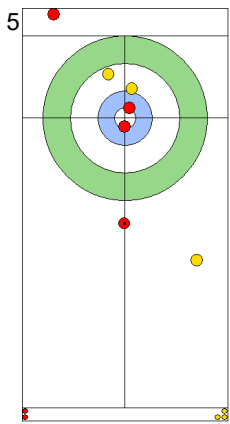

Prepositioned Stones

AUS: GILL T
Draw 100%

CZE: PAULOVA Z
Draw 50%

AUS: HEWITT D
Draw 100%

CZE: PAUL T
Double Take-out 50%

AUS: HEWITT D
Guard 100%

CZE: PAUL T
Double Take-out 50%

AUS: HEWITT D
Draw 75%

CZE: PAUL T
Promotion Take-out 0%

AUS: GILL T
Draw 100%

CZE: PAULOVA Z
Draw 100%

| | AUS | CZE |
|-------------|------|------|
| Total Score | 5 | 6 |
| Time left | 6:51 | 3:51 |

Legend:
 Clockwise
  Counter-clockwise
 - Not considered