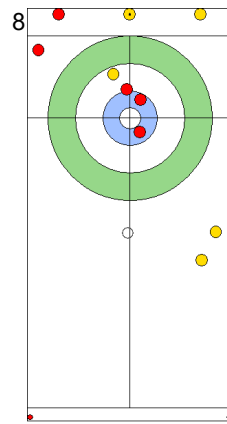

Game - Shot by Shot

| | AUS | CZE |
|-------------|-------|------|
| Total Score | 5 | 5 |
| Time left | 10:19 | 6:22 |

Legend:
 ↻ Clockwise ↺ Counter-clockwise - Not considered

Game - Shot by Shot

End 7 **AUS - Australia 5 + 0 (this end) = 5** **CZE - Czechia 5 + 1 (this end) = 6**

Prepositioned Stones

AUS: GILL T
Draw 100%

CZE: PAULOVA Z
Draw 50%

AUS: HEWITT D
Draw 100%

CZE: PAUL T
Double Take-out 50%

AUS: HEWITT D
Guard 100%

CZE: PAUL T
Double Take-out 50%

AUS: HEWITT D
Draw 75%

CZE: PAUL T
Promotion Take-out 0%

AUS: GILL T
Draw 100%

CZE: PAULOVA Z
Draw 100%

| | AUS | CZE |
|-------------|------|------|
| Total Score | 5 | 6 |
| Time left | 6:51 | 3:51 |

Legend:
 Clockwise
  Counter-clockwise
 - Not considered