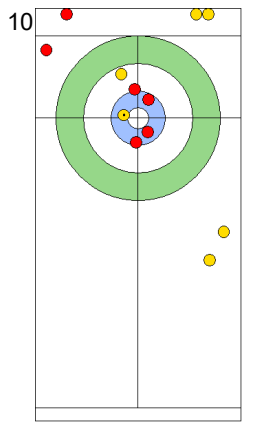

Game - Shot by Shot

| | AUS | CZE |
|-------------|-------|------|
| Total Score | 5 | 5 |
| Time left | 10:19 | 6:22 |

Legend:
 ↻ Clockwise ↺ Counter-clockwise - Not considered

Game - Shot by Shot

End 7 **AUS - Australia 5 + 0 (this end) = 5** **CZE - Czechia 5 + 1 (this end) = 6**

Prepositioned Stones

AUS: GILL T
Draw 100%

CZE: PAULOVA Z
Draw 50%

AUS: HEWITT D
Draw 100%

CZE: PAUL T
Double Take-out 50%

AUS: HEWITT D
Guard 100%

CZE: PAUL T
Double Take-out 50%

AUS: HEWITT D
Draw 75%

CZE: PAUL T
Promotion Take-out 0%

AUS: GILL T
Draw 100%

CZE: PAULOVA Z
Draw 100%

| | AUS | CZE |
|-------------|------|------|
| Total Score | 5 | 6 |
| Time left | 6:51 | 3:51 |

Legend:
 Clockwise
  Counter-clockwise
 - Not considered