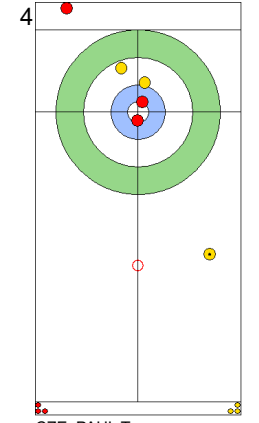

Prepositioned Stones

AUS: GILL T
Draw 100%

CZE: PAULOVA Z
Draw 50%

AUS: HEWITT D
Draw 100%

CZE: PAUL T
Double Take-out 50%

AUS: HEWITT D
Guard 100%

CZE: PAUL T
Double Take-out 50%

AUS: HEWITT D
Draw 75%

CZE: PAUL T
Promotion Take-out 0%

AUS: GILL T
Draw 100%

CZE: PAULOVA Z
Draw 100%

| | AUS | CZE |
|-------------|------|------|
| Total Score | 5 | 6 |
| Time left | 6:51 | 3:51 |

Legend:
 Clockwise
  Counter-clockwise
 - Not considered