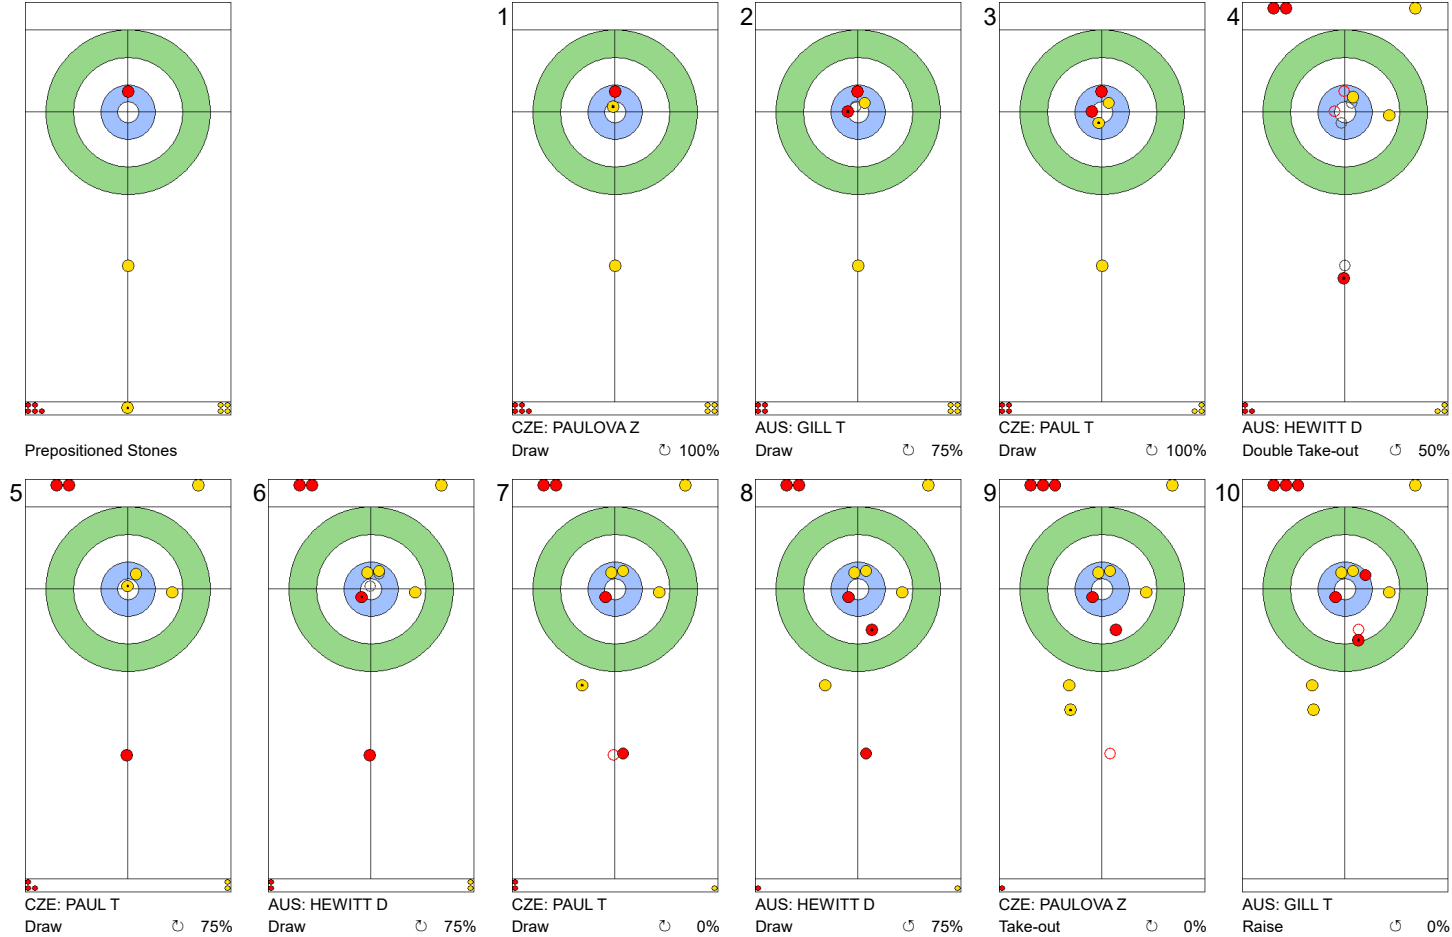

TUE 23 APR 2024
Start Time 18:00

Round Robin Session 12
Group B - Sheet E

Game - Shot by Shot

End 1 **AUS - Australia** 0 + 1 (this end) = 1 **CZE - Czechia** 0 + 0 (this end) = 0

| | AUS | CZE |
|-------------|-------|-------|
| Total Score | 1 | 0 |
| Time left | 20:15 | 20:30 |

Legend:
 Clockwise Counter-clockwise - Not considered

TUE 23 APR 2024
Start Time 18:00

Round Robin Session 12
Group B - Sheet E

Game - Shot by Shot

| | AUS | CZE |
|-------------|-------|-------|
| Total Score | 2 | 0 |
| Time left | 18:50 | 17:31 |

Legend:
 ↻ Clockwise ↺ Counter-clockwise - Not considered

Game - Shot by Shot

End 3 ● **AUS - Australia** 2 + 0 (this end) = 2 ● **CZE - Czechia** 0 + 4 (this end) = 4

| | AUS | CZE |
|-------------|-------|-------|
| Total Score | 2 | 4 |
| Time left | 16:48 | 14:26 |