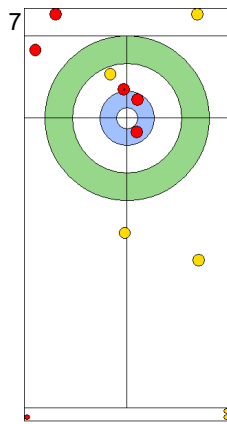

Game - Shot by Shot

| | AUS | CZE |
|-------------|-------|------|
| Total Score | 5 | 5 |
| Time left | 10:19 | 6:22 |

Legend:
 ↻ Clockwise ↺ Counter-clockwise - Not considered

Game - Shot by Shot

End 7 **AUS - Australia 5 + 0 (this end) = 5** **CZE - Czechia 5 + 1 (this end) = 6**

Prepositioned Stones

AUS: GILL T
Draw 100%

CZE: PAULOVA Z
Draw 50%

AUS: HEWITT D
Draw 100%

CZE: PAUL T
Double Take-out 50%

AUS: HEWITT D
Guard 100%

CZE: PAUL T
Double Take-out 50%

AUS: HEWITT D
Draw 75%

CZE: PAUL T
Promotion Take-out 0%

AUS: GILL T
Draw 100%

CZE: PAULOVA Z
Draw 100%

| | AUS | CZE |
|-------------|------|------|
| Total Score | 5 | 6 |
| Time left | 6:51 | 3:51 |

Legend:
 Clockwise
  Counter-clockwise
 - Not considered