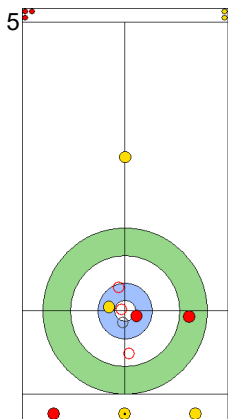

CZE: PAUL T
Double Take-out 100%