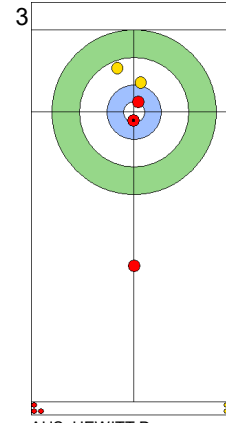

AUS: HEWITT D
Draw 100%