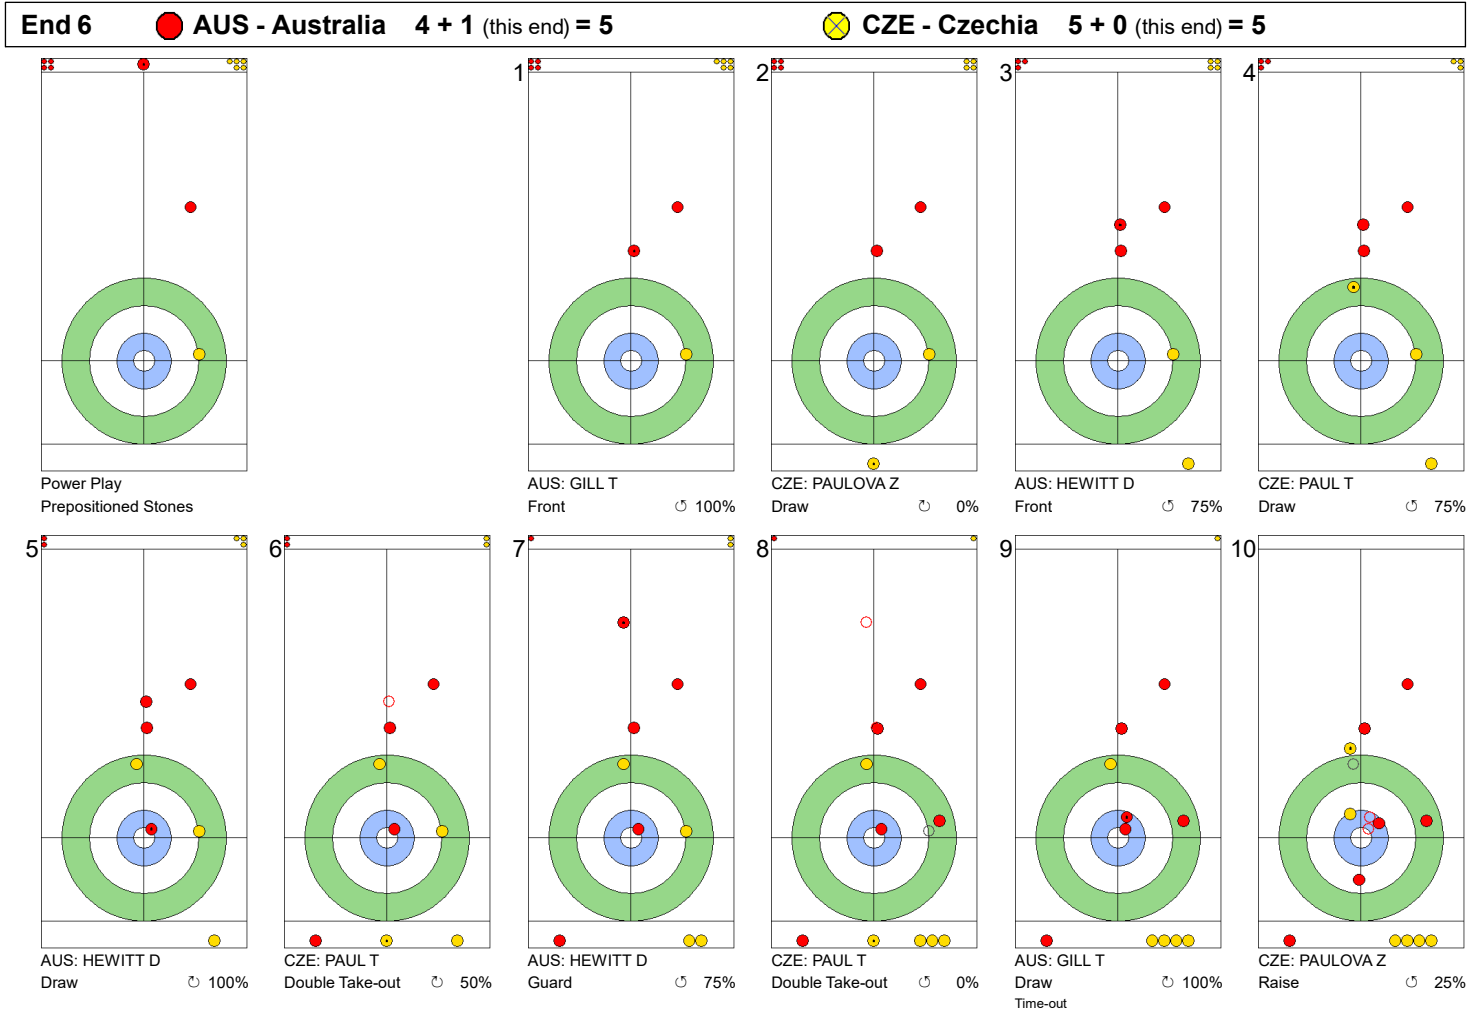

Legend:
 ↻ Clockwise ↺ Counter-clockwise - Not considered

TUE 23 APR 2024
Start Time 18:00

Round Robin Session 12
Group B - Sheet E

Game - Shot by Shot

End 5 **AUS - Australia** 2 + 2 (this end) = 4 **CZE - Czechia** 5 + 0 (this end) = 5

| | AUS | CZE |
|-------------|-------|------|
| Total Score | 4 | 5 |
| Time left | 12:27 | 8:41 |

Legend:
 Clockwise
  Counter-clockwise
 - Not considered

TUE 23 APR 2024
Start Time 18:00

Round Robin Session 12
Group B - Sheet E

Game - Shot by Shot

| | AUS | CZE |
|-------------|-------|------|
| Total Score | 5 | 5 |
| Time left | 10:19 | 6:22 |

Legend:
 ↻ Clockwise ↺ Counter-clockwise - Not considered

Game - Shot by Shot

End 7 **AUS - Australia 5 + 0 (this end) = 5** **CZE - Czechia 5 + 1 (this end) = 6**