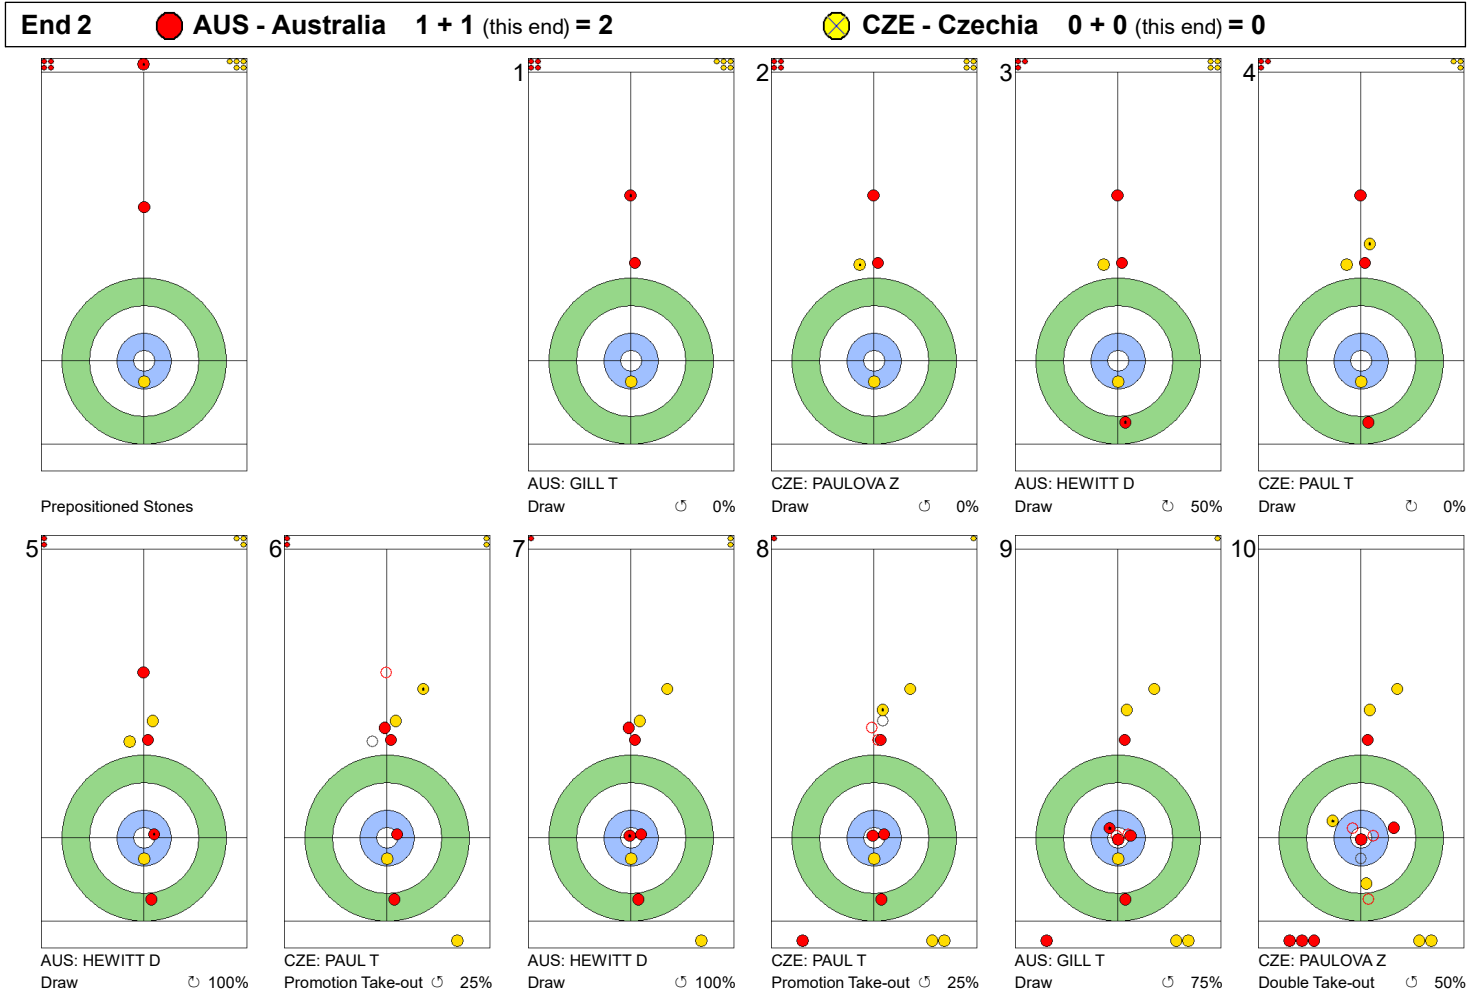

TUE 23 APR 2024
Start Time 18:00

Round Robin Session 12
Group B - Sheet E

Game - Shot by Shot

End 1 **AUS - Australia** 0 + 1 (this end) = 1 **CZE - Czechia** 0 + 0 (this end) = 0

| | AUS | CZE |
|-------------|-------|-------|
| Total Score | 1 | 0 |
| Time left | 20:15 | 20:30 |

Legend:
 Clockwise Counter-clockwise - Not considered

TUE 23 APR 2024
Start Time 18:00

Round Robin Session 12
Group B - Sheet E

Game - Shot by Shot

| | AUS | CZE |
|-------------|-------|-------|
| Total Score | 2 | 0 |
| Time left | 18:50 | 17:31 |

Legend:
 ↻ Clockwise ↺ Counter-clockwise - Not considered

Game - Shot by Shot

End 3 ● **AUS - Australia** 2 + 0 (this end) = 2 ● **CZE - Czechia** 0 + 4 (this end) = 4

| | AUS | CZE |
|-------------|-------|-------|
| Total Score | 2 | 4 |
| Time left | 16:48 | 14:26 |