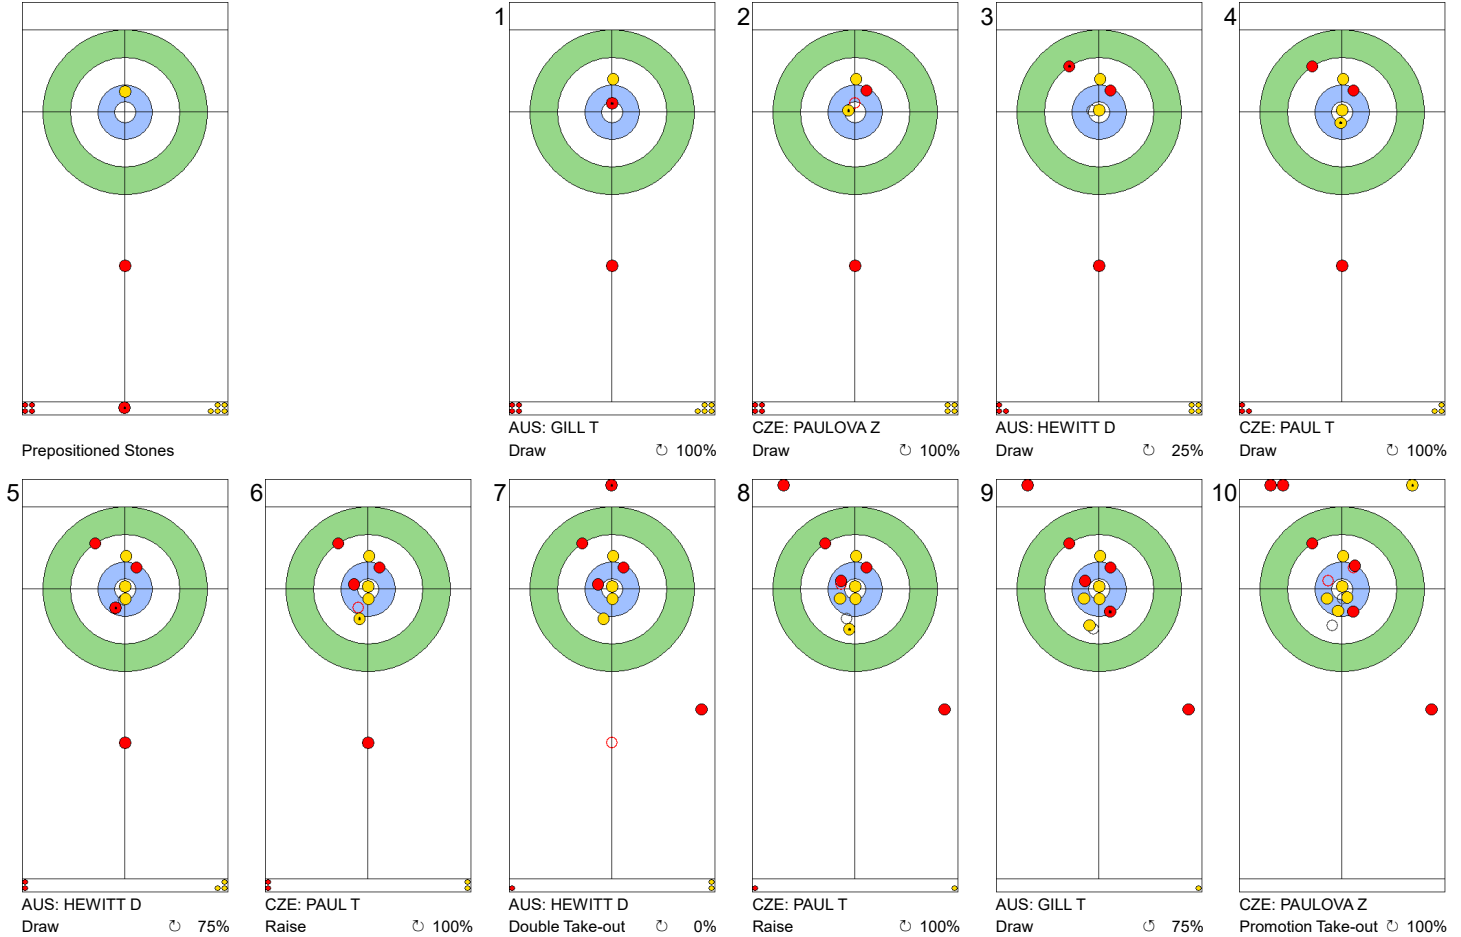

Legend:
 Clockwise Counter-clockwise - Not considered

TUE 23 APR 2024
Start Time 18:00

Round Robin Session 12
Group B - Sheet E

Game - Shot by Shot

| | AUS | CZE |
|-------------|-------|-------|
| Total Score | 2 | 0 |
| Time left | 18:50 | 17:31 |

Legend:
 ↻ Clockwise ↺ Counter-clockwise - Not considered

Game - Shot by Shot

End 3 ● **AUS - Australia** 2 + 0 (this end) = 2 ● **CZE - Czechia** 0 + 4 (this end) = 4

| | AUS | CZE |
|-------------|-------|-------|
| Total Score | 2 | 4 |
| Time left | 16:48 | 14:26 |