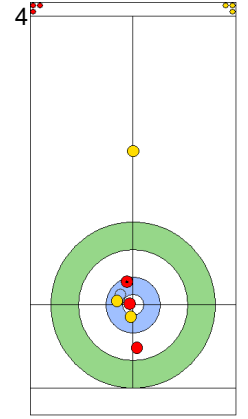

AUS: HEWITT D
Raise 100%