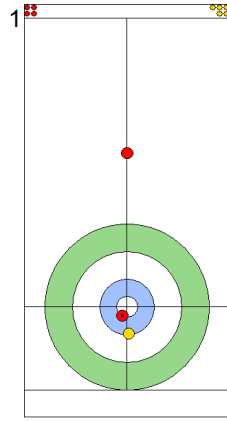

WED 24 APR 2024
Start Time 14:00

Round Robin Session 14
Group B - Sheet B

Game - Shot by Shot

End 7 **AUS - Australia** 4 + 2 (this end) = 6 **SWE - Sweden** 6 + 0 (this end) = 6

	AUS	SWE
Total Score	6	6
Time left	4:54	4:22

Legend:
 Clockwise
  Counter-clockwise
 - Not considered

Game - Shot by Shot

End 8 **AUS - Australia 6 + 0 (this end) = 6** **SWE - Sweden 6 + 1 (this end) = 7**

Prepositioned Stones

AUS: GILL T
Draw ⌚ 100%