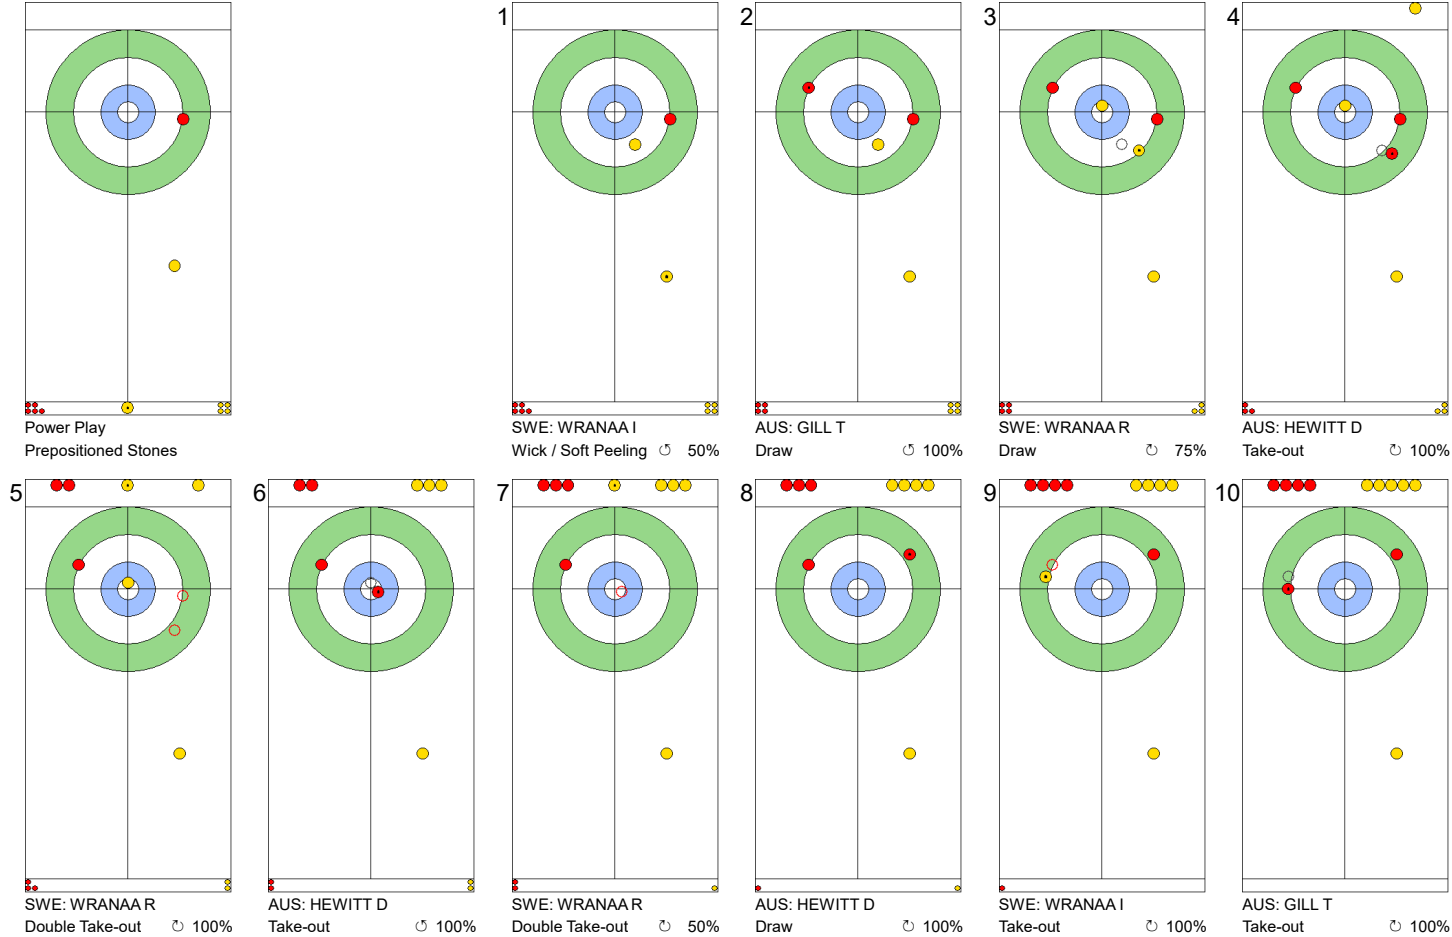

	AUS	SWE
Total Score	4	3
Time left	8:29	8:11

Legend:
 Clockwise Counter-clockwise - Not considered

WED 24 APR 2024
Start Time 14:00

Round Robin Session 14
Group B - Sheet B

Game - Shot by Shot

End 6 **AUS - Australia 4 + 0 (this end) = 4** **SWE - Sweden 3 + 3 (this end) = 6**

AUS: HEWITT D
Double Take-out ⌚ 100%

SWE: WRANAA R
Draw ⌚ 100%

AUS: GILL T
Hit and Roll ⌚ 0%

SWE: WRANAA I
Take-out ⌚ 100%

	AUS	SWE
Total Score	4	6
Time left	6:41	5:52

Legend:
 ⌚ Clockwise ⌚ Counter-clockwise - Not considered

WED 24 APR 2024
Start Time 14:00

Round Robin Session 14
Group B - Sheet B

Game - Shot by Shot

End 7 **AUS - Australia** 4 + 2 (this end) = 6 **SWE - Sweden** 6 + 0 (this end) = 6

	AUS	SWE
Total Score	6	6
Time left	4:54	4:22

Legend:
 Clockwise
  Counter-clockwise
 - Not considered

Game - Shot by Shot

End 8 **AUS - Australia 6 + 0 (this end) = 6** **SWE - Sweden 6 + 1 (this end) = 7**

Prepositioned Stones

AUS: GILL T
Draw ⌚ 100%