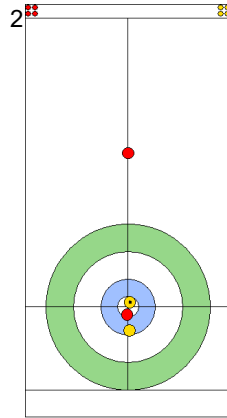

SWE: WRANAA I
Draw 100%