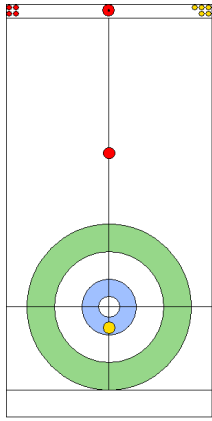

WED 24 APR 2024
Start Time 14:00

Round Robin Session 14
Group B - Sheet B

Game - Shot by Shot

End 7 **AUS - Australia** 4 + 2 (this end) = 6 **SWE - Sweden** 6 + 0 (this end) = 6

	AUS	SWE
Total Score	6	6
Time left	4:54	4:22

Legend:
 Clockwise
  Counter-clockwise
 - Not considered

Game - Shot by Shot

End 8 **AUS - Australia 6 + 0 (this end) = 6** **SWE - Sweden 6 + 1 (this end) = 7**

Prepositioned Stones

AUS: GILL T
Draw ⌚ 100%