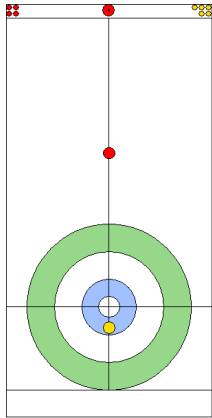

Legend:
 Clockwise
  Counter-clockwise
 - Not considered

WED 24 APR 2024
Start Time 14:00

Round Robin Session 14
Group B - Sheet B

Game - Shot by Shot

End 3 **AUS - Australia 1 + 1 (this end) = 2** **SWE - Sweden 2 + 0 (this end) = 2**

	AUS	SWE
Total Score	2	2
Time left	13:40	14:40

Legend:
 Clockwise
  Counter-clockwise
 - Not considered

WED 24 APR 2024
Start Time 14:00

Round Robin Session 14
Group B - Sheet B

Game - Shot by Shot

End 4 **AUS - Australia** 2 + 0 (this end) = 2 **SWE - Sweden** 2 + 1 (this end) = 3