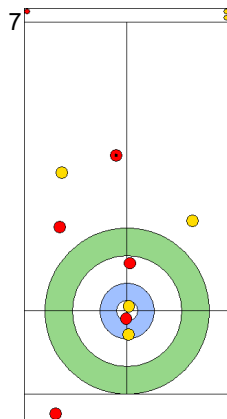

	AUS	SWE
Total Score	2	2
Time left	13:40	14:40

Legend:
 Clockwise
  Counter-clockwise
 - Not considered

WED 24 APR 2024
Start Time 14:00

Round Robin Session 14
Group B - Sheet B

Game - Shot by Shot

End 4 **AUS - Australia** 2 + 0 (this end) = 2 **SWE - Sweden** 2 + 1 (this end) = 3

Prepositioned Stones

AUS: GILL T
Draw 100%

SWE: WRANAA I
Draw 100%

AUS: HEWITT D
Draw 75%

SWE: WRANAAR
Double Take-out 50%

AUS: HEWITT D
Front 75%

SWE: WRANAAR
Raise 75%

AUS: HEWITT D
Guard 25%

SWE: WRANAAR
Take-out 50%

AUS: GILL T
Draw 100%

SWE: WRANAA I
Hit and Roll 0%

	AUS	SWE
Total Score	2	3
Time left	11:39	10:12

Legend:
 Clockwise
  Counter-clockwise
 - Not considered

WED 24 APR 2024
Start Time 14:00