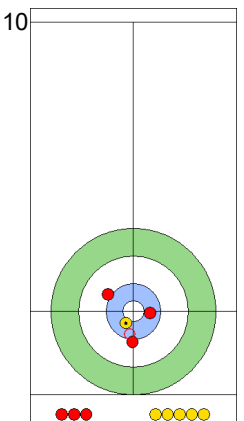

SWE: WRANAA I
Draw ⌚ 100%

AUS: HEWITT D
Draw ⌚ 100%

SWE: WRANAA R
Double Take-out ⌚ 50%

AUS: HEWITT D
Guard ⌚ 75%

SWE: WRANAA R
Clearing Time-out ⌚ 100%

AUS: HEWITT D
Guard ⌚ 100%

SWE: WRANAA R
Clearing ⌚ 100%

AUS: GILL T
Take-out Time-out ⌚ 100%

SWE: WRANAA I
Draw ⌚ 100%

	AUS	SWE
Total Score	6	7
Time left	2:23	1:17

Legend:
 ⌚ Clockwise ⌚ Counter-clockwise - Not considered