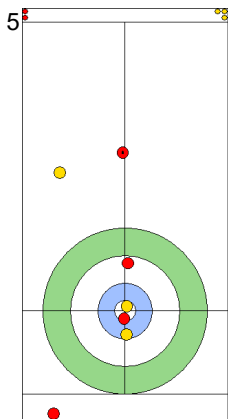

	AUS	SWE
Total Score	2	2
Time left	13:40	14:40

Legend:
 Clockwise
  Counter-clockwise
 - Not considered

WED 24 APR 2024
Start Time 14:00

Round Robin Session 14
Group B - Sheet B

Game - Shot by Shot

End 4 **AUS - Australia** 2 + 0 (this end) = 2 **SWE - Sweden** 2 + 1 (this end) = 3

Prepositioned Stones

AUS: GILL T
Draw 100%

SWE: WRANAA I
Draw 100%

AUS: HEWITT D
Draw 75%

SWE: WRANAAR
Double Take-out 50%

AUS: HEWITT D
Front 75%

SWE: WRANAAR
Raise 75%

AUS: HEWITT D
Guard 25%

SWE: WRANAAR
Take-out 50%

AUS: GILL T
Draw 100%

SWE: WRANAA I
Hit and Roll 0%

	AUS	SWE
Total Score	2	3
Time left	11:39	10:12

Legend:
 Clockwise
  Counter-clockwise
 - Not considered

WED 24 APR 2024
Start Time 14:00