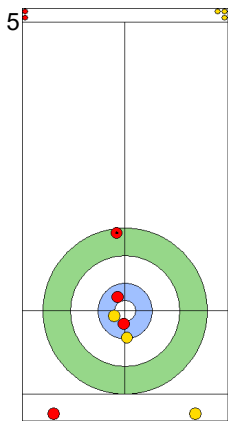

AUS: HEWITT D
Guard ⌚ 75%