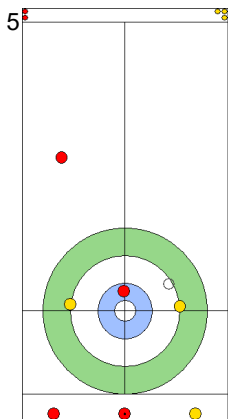

AUS: HEWITT D
Double Take-out ⌚ 50%