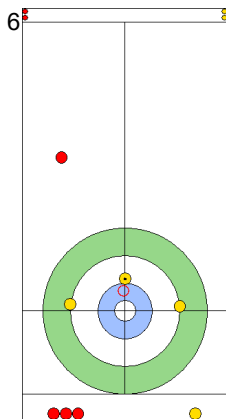

SWE: WRANAA R
Take-out ⌚ 100%