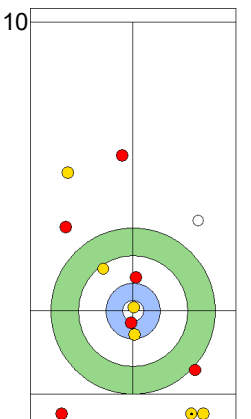

	AUS	SWE
Total Score	2	2
Time left	13:40	14:40

Legend:
 Clockwise
  Counter-clockwise
 - Not considered

WED 24 APR 2024
Start Time 14:00

Round Robin Session 14
Group B - Sheet B

Game - Shot by Shot

End 4 **AUS - Australia** 2 + 0 (this end) = 2 **SWE - Sweden** 2 + 1 (this end) = 3

Prepositioned Stones

AUS: GILL T
Draw 100%

SWE: WRANAA I
Draw 100%

AUS: HEWITT D
Draw 75%

SWE: WRANAAR
Double Take-out 50%

AUS: HEWITT D
Front 75%

SWE: WRANAAR
Raise 75%

AUS: HEWITT D
Guard 25%

SWE: WRANAAR
Take-out 50%

AUS: GILL T
Draw 100%

SWE: WRANAA I
Hit and Roll 0%

	AUS	SWE
Total Score	2	3
Time left	11:39	10:12

Legend:
 Clockwise
  Counter-clockwise
 - Not considered

WED 24 APR 2024
Start Time 14:00