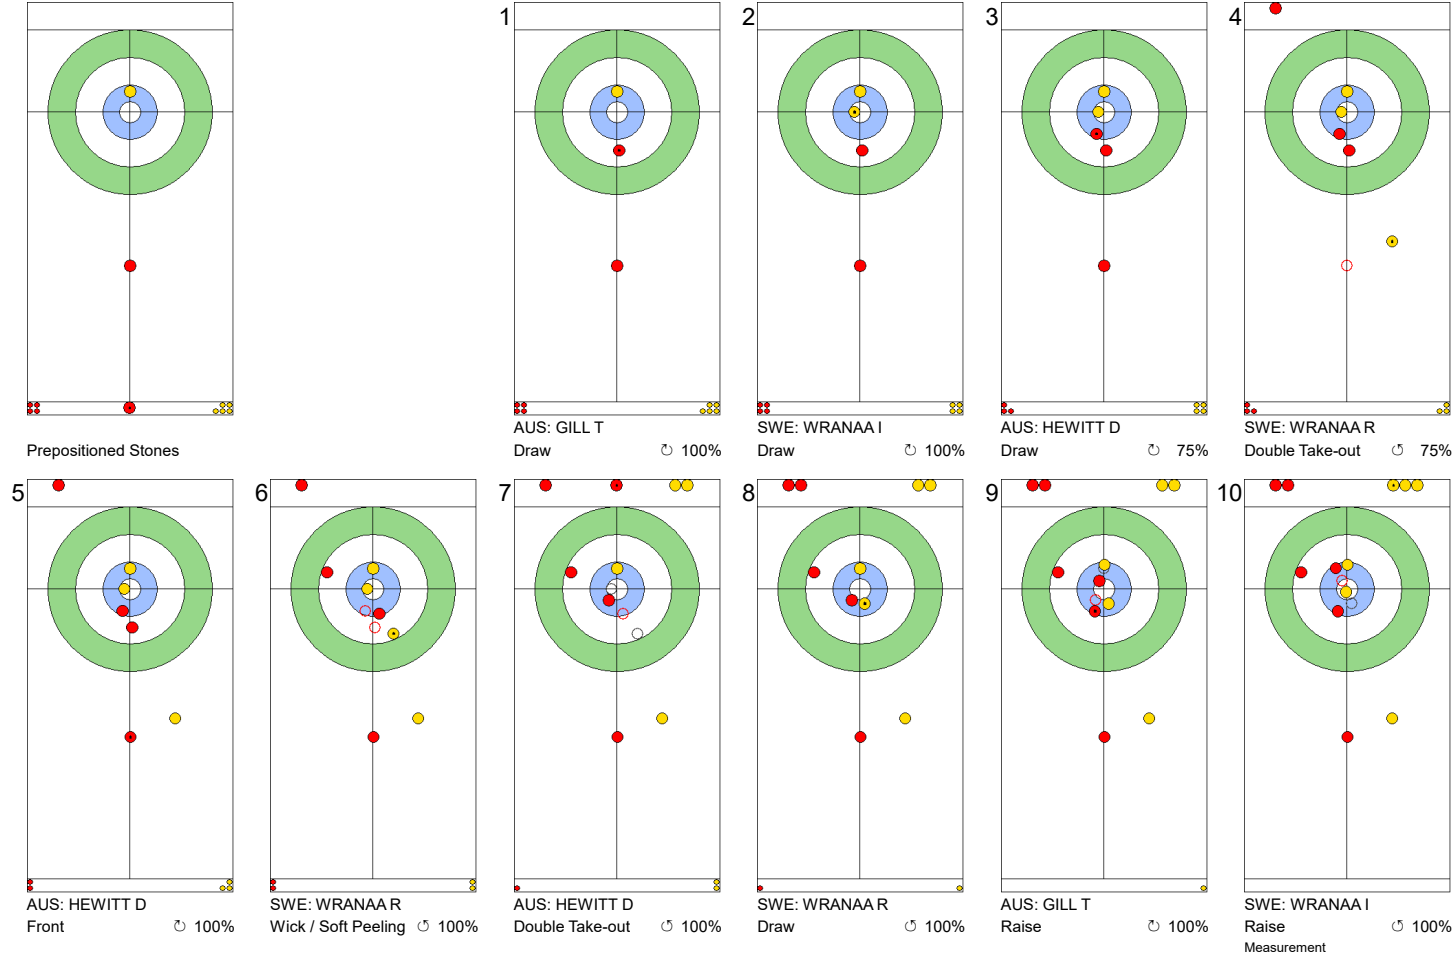

WED 24 APR 2024
Start Time 14:00

Round Robin Session 14
Group B - Sheet B

Game - Shot by Shot

End 1 **AUS - Australia** 0 + 0 (this end) = 0 **SWE - Sweden** 0 + 2 (this end) = 2

	AUS	SWE
Total Score	0	2
Time left	19:34	19:46

Legend:
 Clockwise
  Counter-clockwise
 - Not considered

WED 24 APR 2024
Start Time 14:00

Round Robin Session 14
Group B - Sheet B

Game - Shot by Shot

End 3 **AUS - Australia 1 + 1 (this end) = 2** **SWE - Sweden 2 + 0 (this end) = 2**

	AUS	SWE
Total Score	2	2
Time left	13:40	14:40

Legend:
 Clockwise
  Counter-clockwise
 - Not considered

WED 24 APR 2024
Start Time 14:00

Round Robin Session 14
Group B - Sheet B

Game - Shot by Shot

End 4 **AUS - Australia** 2 + 0 (this end) = 2 **SWE - Sweden** 2 + 1 (this end) = 3