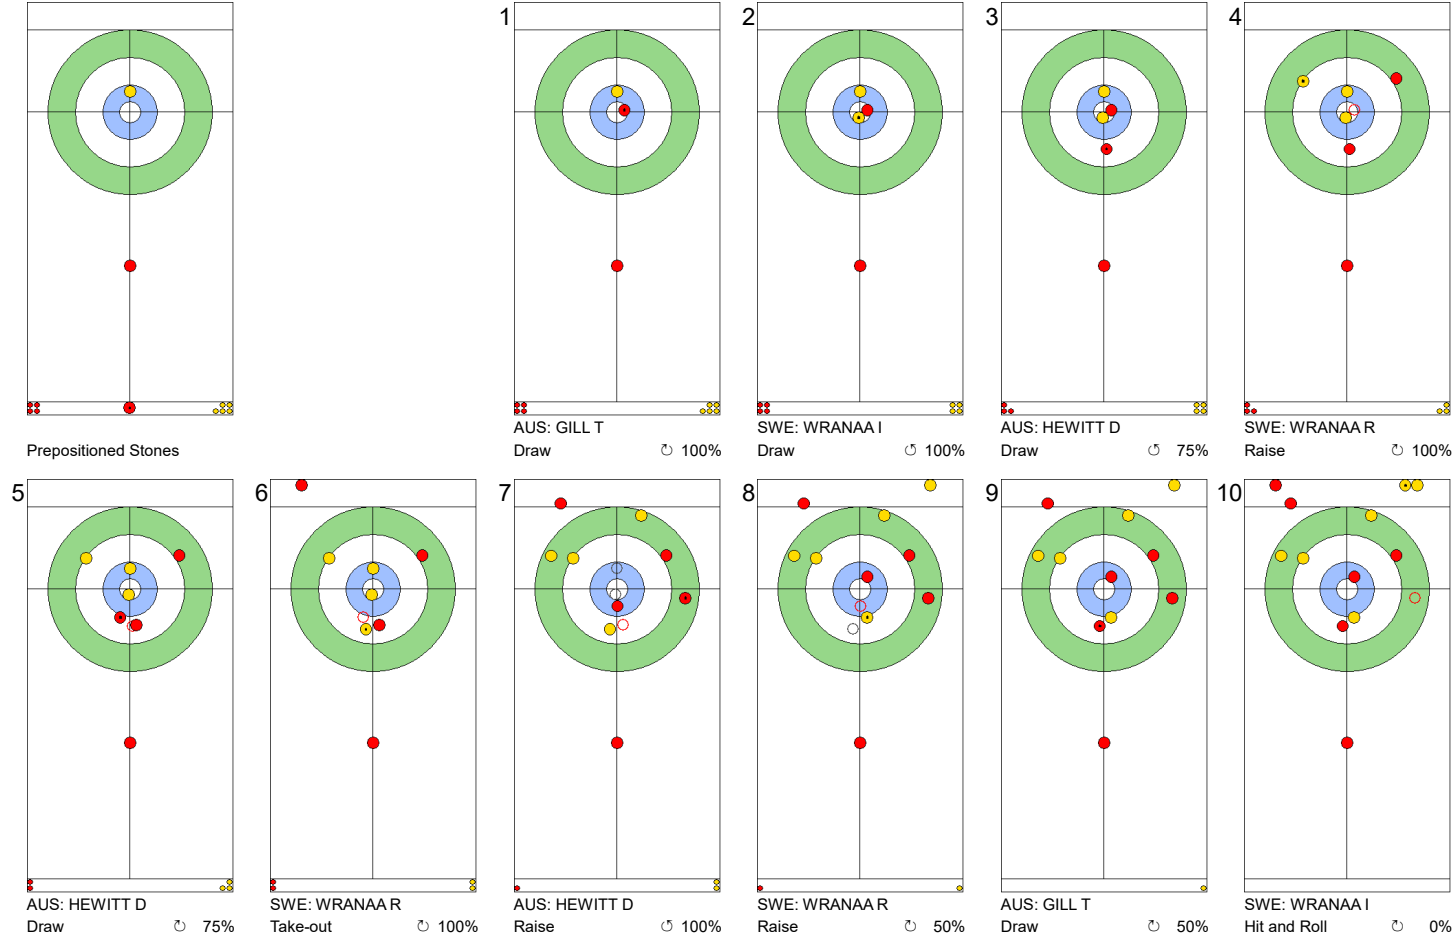

WED 24 APR 2024
Start Time 14:00

Round Robin Session 14
Group B - Sheet B

Game - Shot by Shot

End 1 **AUS - Australia** 0 + 0 (this end) = 0 **SWE - Sweden** 0 + 2 (this end) = 2

	AUS	SWE
Total Score	0	2
Time left	19:34	19:46

Legend:
 Clockwise
  Counter-clockwise
 - Not considered

WED 24 APR 2024
Start Time 14:00

Round Robin Session 14
Group B - Sheet B

Game - Shot by Shot

End 3 **AUS - Australia 1 + 1 (this end) = 2** **SWE - Sweden 2 + 0 (this end) = 2**

	AUS	SWE
Total Score	2	2
Time left	13:40	14:40

Legend:
 Clockwise
  Counter-clockwise
 - Not considered

WED 24 APR 2024
Start Time 14:00

Round Robin Session 14
Group B - Sheet B

Game - Shot by Shot

End 4 **AUS - Australia** 2 + 0 (this end) = 2 **SWE - Sweden** 2 + 1 (this end) = 3