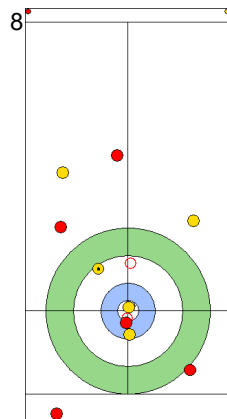

	AUS	SWE
Total Score	2	2
Time left	13:40	14:40

Legend:
 Clockwise
  Counter-clockwise
 - Not considered

WED 24 APR 2024
Start Time 14:00

Round Robin Session 14
Group B - Sheet B

Game - Shot by Shot

End 4 **AUS - Australia** 2 + 0 (this end) = 2 **SWE - Sweden** 2 + 1 (this end) = 3

Prepositioned Stones

AUS: GILL T
Draw 100%

SWE: WRANAA I
Draw 100%

AUS: HEWITT D
Draw 75%

SWE: WRANAAR
Double Take-out 50%

AUS: HEWITT D
Front 75%

SWE: WRANAAR
Raise 75%

AUS: HEWITT D
Guard 25%

SWE: WRANAAR
Take-out 50%

AUS: GILL T
Draw 100%

SWE: WRANAA I
Hit and Roll 0%

	AUS	SWE
Total Score	2	3
Time left	11:39	10:12

Legend:
 Clockwise
  Counter-clockwise
 - Not considered

WED 24 APR 2024
Start Time 14:00