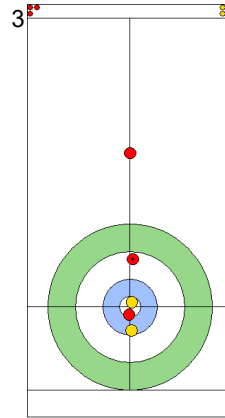

AUS: HEWITT D
Draw 75%