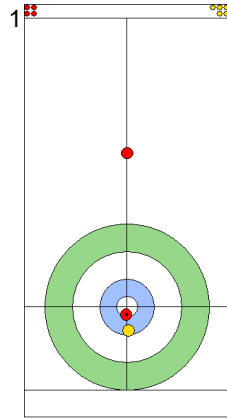

AUS: GILL T
Draw 100%