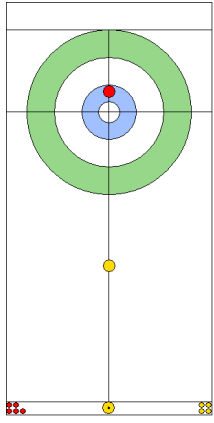

SWE: WRANAAR
Take-out 50%

AUS: GILL T
Draw 100%

SWE: WRANAA I
Hit and Roll 0%

	AUS	SWE
Total Score	2	3
Time left	11:39	10:12

Legend:
 Clockwise
  Counter-clockwise
 - Not considered

WED 24 APR 2024
Start Time 14:00

Round Robin Session 14
Group B - Sheet B

Game - Shot by Shot

End 5 **AUS - Australia 2 + 2 (this end) = 4** **SWE - Sweden 3 + 0 (this end) = 3**

Prepositioned Stones

SWE: WRANAA I
Draw 100%

AUS: GILL T
Draw 75%