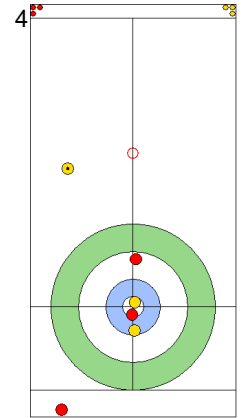

Prepositioned Stones

AUS: GILL T
Draw 100%

SWE: WRANAA I
Draw 100%

AUS: HEWITT D
Draw 75%

SWE: WRANAAR
Double Take-out 50%

AUS: HEWITT D
Front 75%

SWE: WRANAAR
Raise 75%

AUS: HEWITT D
Guard 25%

SWE: WRANAAR
Take-out 50%

AUS: GILL T
Draw 100%

SWE: WRANAA I
Hit and Roll 0%

	AUS	SWE
Total Score	2	3
Time left	11:39	10:12

Legend:
 Clockwise
  Counter-clockwise
 - Not considered

WED 24 APR 2024
Start Time 14:00