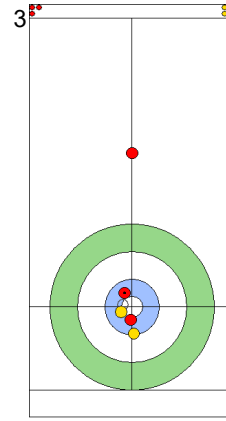

AUS: HEWITT D
Draw ⌚ 100%