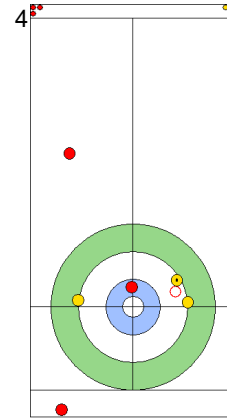

	AUS	SWE
Total Score	4	3
Time left	8:29	8:11

Legend:
 Clockwise Counter-clockwise - Not considered

WED 24 APR 2024
Start Time 14:00

Round Robin Session 14
Group B - Sheet B

Game - Shot by Shot

End 6 **AUS - Australia 4 + 0 (this end) = 4** **SWE - Sweden 3 + 3 (this end) = 6**

Power Play
Prepositioned Stones

AUS: GILL T
Wick / Soft Peeling ⌚ 100%

SWE: WRANAA I
Draw ⌚ 100%

AUS: HEWITT D
Draw ⌚ 100%

SWE: WRANAA R
Take-out ⌚ 100%

AUS: HEWITT D
Double Take-out ⌚ 50%

SWE: WRANAA R
Take-out ⌚ 100%

AUS: HEWITT D
Double Take-out ⌚ 100%

SWE: WRANAA R
Draw ⌚ 100%

AUS: GILL T
Hit and Roll ⌚ 0%

SWE: WRANAA I
Take-out ⌚ 100%

	AUS	SWE
Total Score	4	6
Time left	6:41	5:52

Legend:
 ⌚ Clockwise ⌚ Counter-clockwise - Not considered