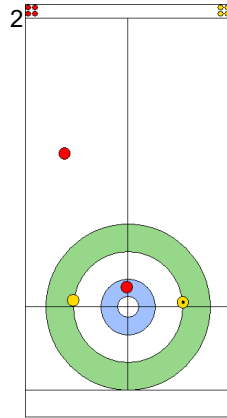

SWE: WRANAA I
Draw ⌚ 100%