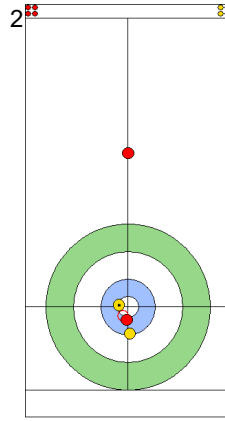

WED 24 APR 2024
Start Time 14:00

Round Robin Session 14
Group B - Sheet B

Game - Shot by Shot

End 7 **AUS - Australia** 4 + 2 (this end) = 6 **SWE - Sweden** 6 + 0 (this end) = 6

	AUS	SWE
Total Score	6	6
Time left	4:54	4:22

Legend:
 Clockwise
  Counter-clockwise
 - Not considered

Game - Shot by Shot

End 8 **AUS - Australia 6 + 0 (this end) = 6** **SWE - Sweden 6 + 1 (this end) = 7**

Prepositioned Stones

AUS: GILL T
Draw ⌚ 100%