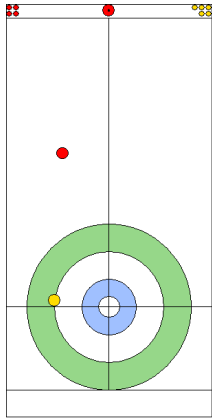

	AUS	SWE
Total Score	4	3
Time left	8:29	8:11

Legend:
 Clockwise Counter-clockwise - Not considered

WED 24 APR 2024
Start Time 14:00

Round Robin Session 14
Group B - Sheet B

Game - Shot by Shot

End 6 **AUS - Australia 4 + 0 (this end) = 4** **SWE - Sweden 3 + 3 (this end) = 6**