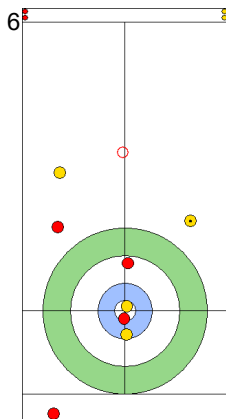

	AUS	SWE
Total Score	2	2
Time left	13:40	14:40

Legend:
 Clockwise
  Counter-clockwise
 - Not considered

WED 24 APR 2024
Start Time 14:00

Round Robin Session 14
Group B - Sheet B

Game - Shot by Shot

End 4 **AUS - Australia** 2 + 0 (this end) = 2 **SWE - Sweden** 2 + 1 (this end) = 3

Prepositioned Stones

AUS: GILL T
Draw 100%

SWE: WRANAA I
Draw 100%

AUS: HEWITT D
Draw 75%

SWE: WRANAAR
Double Take-out 50%

AUS: HEWITT D
Front 75%

SWE: WRANAAR
Raise 75%

AUS: HEWITT D
Guard 25%

SWE: WRANAAR
Take-out 50%

AUS: GILL T
Draw 100%

SWE: WRANAA I
Hit and Roll 0%

	AUS	SWE
Total Score	2	3
Time left	11:39	10:12

Legend:
 Clockwise
  Counter-clockwise
 - Not considered

WED 24 APR 2024
Start Time 14:00