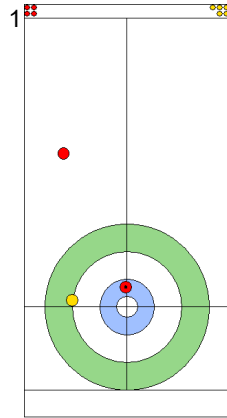

AUS: GILL T
Wick / Soft Peeling ⌚ 100%