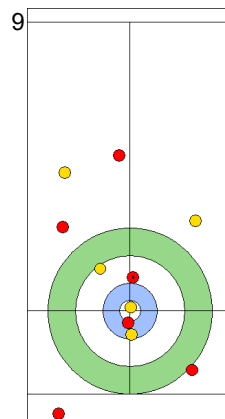

	AUS	SWE
Total Score	2	2
Time left	13:40	14:40

Legend:
 Clockwise
  Counter-clockwise
 - Not considered

WED 24 APR 2024
Start Time 14:00

Round Robin Session 14
Group B - Sheet B

Game - Shot by Shot

End 4 **AUS - Australia** 2 + 0 (this end) = 2 **SWE - Sweden** 2 + 1 (this end) = 3

Prepositioned Stones

AUS: GILL T
Draw 100%

SWE: WRANAA I
Draw 100%

AUS: HEWITT D
Draw 75%

SWE: WRANAAR
Double Take-out 50%

AUS: HEWITT D
Front 75%

SWE: WRANAAR
Raise 75%

AUS: HEWITT D
Guard 25%

SWE: WRANAAR
Take-out 50%

AUS: GILL T
Draw 100%

SWE: WRANAA I
Hit and Roll 0%

	AUS	SWE
Total Score	2	3
Time left	11:39	10:12

Legend:
 Clockwise
  Counter-clockwise
 - Not considered

WED 24 APR 2024
Start Time 14:00