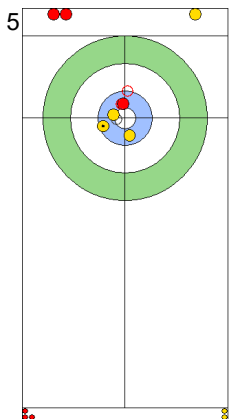

Round Robin Session 14
Group B - Sheet B

Game - Shot by Shot

End 5 **AUS - Australia 2 + 2 (this end) = 4** **SWE - Sweden 3 + 0 (this end) = 3**

Prepositioned Stones

SWE: WRANAA I
Draw 100%

AUS: GILL T
Draw 75%

SWE: WRANAA R
Draw 100%

AUS: HEWITT D
Double Take-out 50%

SWE: WRANAA R
Take-out 100%

AUS: HEWITT D
Take-out 75%

SWE: WRANAA R
Promotion Take-out 100%

AUS: HEWITT D
Draw 100%

SWE: WRANAA I
Draw 0%

AUS: GILL T
Take-out 100%