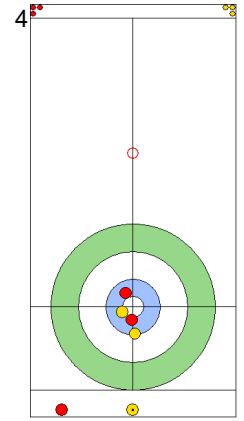

SWE: WRANAA R
Double Take-out ⌚ 50%