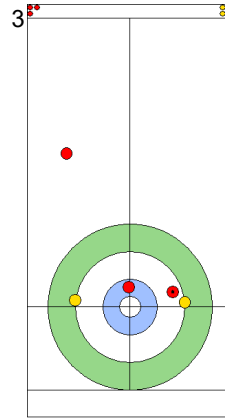

AUS: HEWITT D
Draw ⌚ 100%