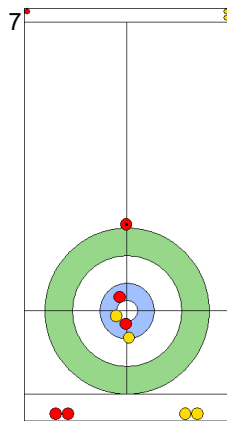

SWE: WRANAA I
Draw ⌚ 100%

AUS: HEWITT D
Draw ⌚ 100%

SWE: WRANAA R
Double Take-out ⌚ 50%

AUS: HEWITT D
Guard ⌚ 75%

SWE: WRANAA R
Clearing Time-out ⌚ 100%

AUS: HEWITT D
Guard ⌚ 100%

SWE: WRANAA R
Clearing ⌚ 100%

AUS: GILL T
Take-out Time-out ⌚ 100%

SWE: WRANAA I
Draw ⌚ 100%

	AUS	SWE
Total Score	6	7
Time left	2:23	1:17

Legend:
 ⌚ Clockwise ⌚ Counter-clockwise - Not considered