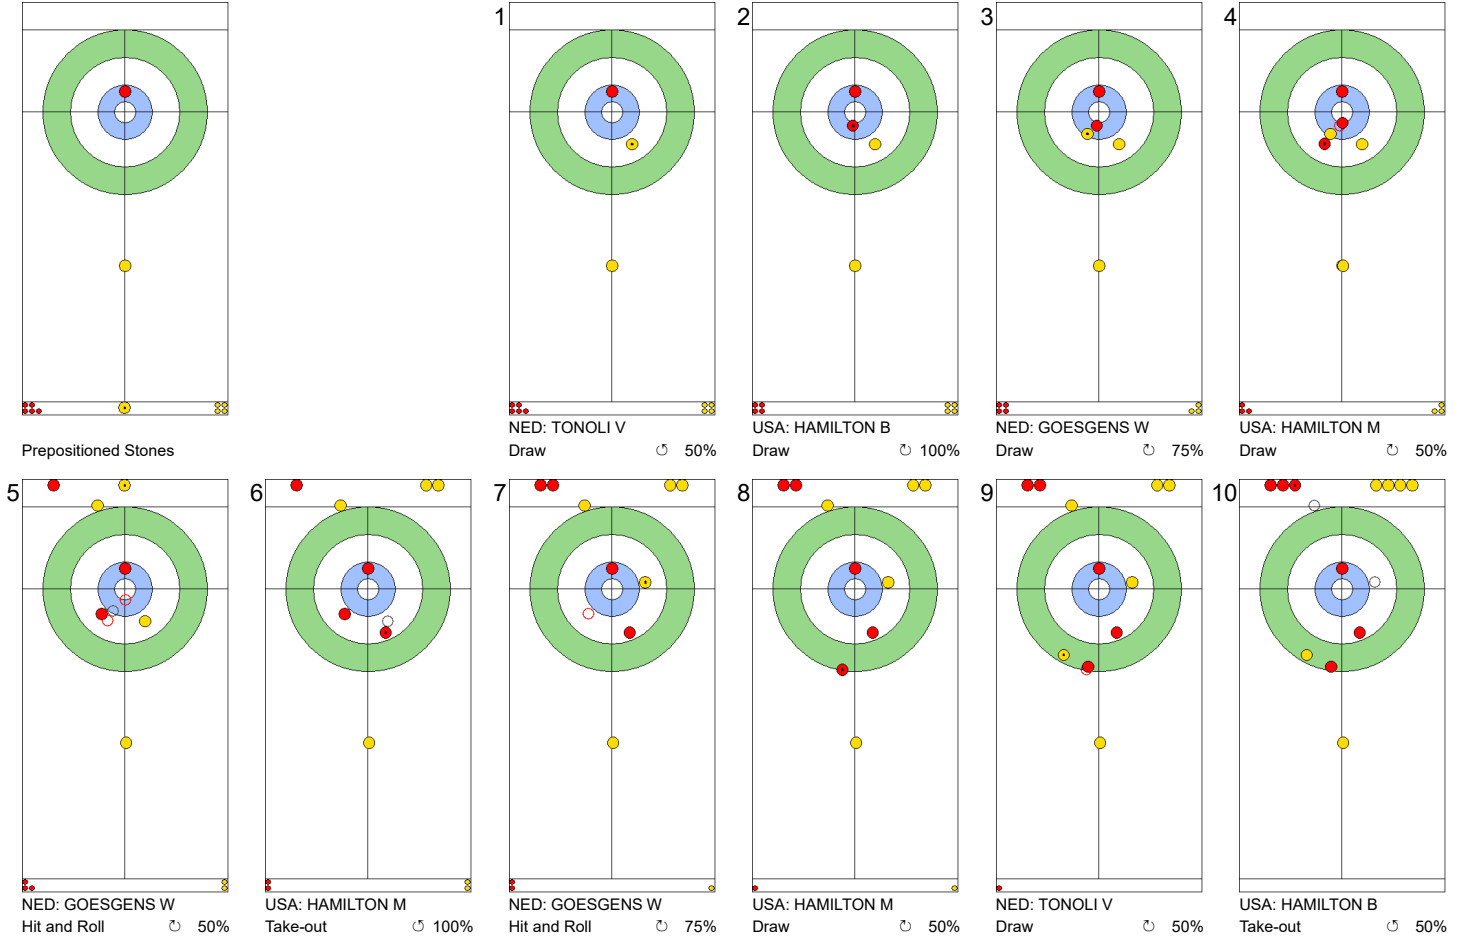

THU 25 APR 2024
Start Time 10:00

Round Robin Session 16
Group B - Sheet E

Game - Shot by Shot

End 1 **USA - United States 0 + 2 (this end) = 2** **NED - Netherlands 0 + 0 (this end) = 0**

	USA	NED
Total Score	2	0
Time left	19:59	19:25

Legend:
 Clockwise
  Counter-clockwise
 - Not considered

THU 25 APR 2024
Start Time 10:00

Round Robin Session 16
Group B - Sheet E

Game - Shot by Shot

End 2 **USA - United States 2 + 2 (this end) = 4** **NED - Netherlands 0 + 0 (this end) = 0**

NED: GOESGENS W
Raise ⤵ 50%

USA: HAMILTON B
Guard ⤵ 100%

NED: TONOLI V
Double Take-out ⤵ 0%

	USA	NED
Total Score	4	0
Time left	18:38	16:52

Legend:
 ⤵ Clockwise ⤴ Counter-clockwise - Not considered

THU 25 APR 2024
Start Time 10:00

Round Robin Session 16
Group B - Sheet E

Game - Shot by Shot

End 3 **USA - United States 4 + 2 (this end) = 6** **NED - Netherlands 0 + 0 (this end) = 0**

	USA	NED
Total Score	6	0
Time left	15:59	14:20

Legend:
 ↻ Clockwise ↺ Counter-clockwise - Not considered