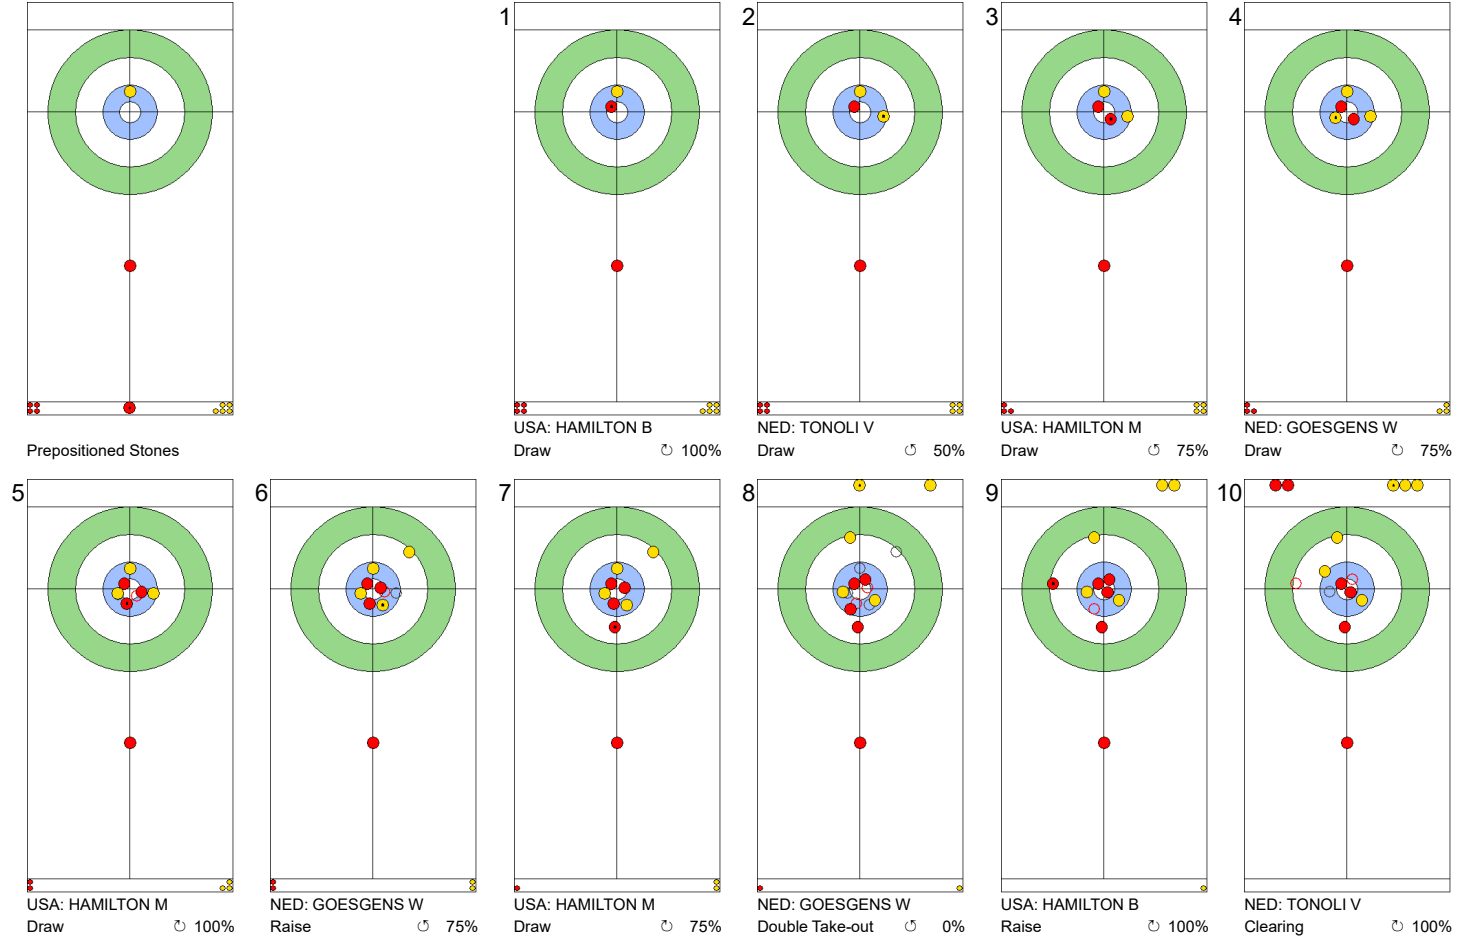

NED: GOESGENS W
Raise ⤵ 50%

USA: HAMILTON B
Guard ⤵ 100%

NED: TONOLI V
Double Take-out ⤵ 0%

	USA	NED
Total Score	4	0
Time left	18:38	16:52

Legend:
 ⤵ Clockwise ⤴ Counter-clockwise - Not considered

THU 25 APR 2024
Start Time 10:00

Round Robin Session 16
Group B - Sheet E

Game - Shot by Shot

End 3 **USA - United States 4 + 2 (this end) = 6** **NED - Netherlands 0 + 0 (this end) = 0**

	USA	NED
Total Score	6	0
Time left	15:59	14:20

Legend:
 ↻ Clockwise ↺ Counter-clockwise - Not considered

THU 25 APR 2024
Start Time 10:00

Round Robin Session 16
Group B - Sheet E

Game - Shot by Shot

End 6 **USA - United States 9 + 1 (this end) = 10** **NED - Netherlands 0 + 0 (this end) = 0**

Prepositioned Stones