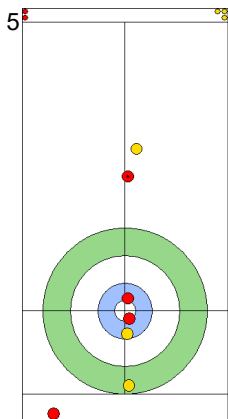

Round Robin Session 16
Group B - Sheet E

Game - Shot by Shot

End 3 **USA - United States 4 + 2 (this end) = 6** **NED - Netherlands 0 + 0 (this end) = 0**

	USA	NED
Total Score	6	0
Time left	15:59	14:20

Legend:
 ↻ Clockwise ↺ Counter-clockwise - Not considered

USA: HAMILTON B
Draw ⌚ 100%

NED: TONOLI V
Draw ⌚ 50%

USA: HAMILTON M
Draw ⌚ 100%

NED: GOESGENS W
Double Take-out ⌚ 50%

USA: HAMILTON M
Guard ⌚ 100%

NED: GOESGENS W
Double Take-out ⌚ 50%

USA: HAMILTON M
Draw ⌚ 100%

NED: GOESGENS W
Double Take-out ⌚ 50%

USA: HAMILTON B
Guard ⌚ 100%

NED: TONOLI V
Draw ⌚ 25%

	USA	NED
Total Score	10	0
Time left	8:06	7:04

Legend:
 ⌚ Clockwise ⌚ Counter-clockwise - Not considered