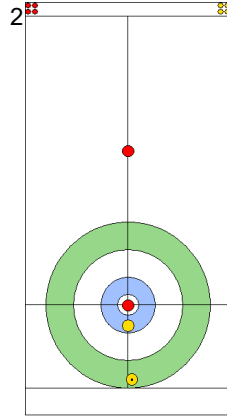

Round Robin Session 16
Group B - Sheet E

Game - Shot by Shot

End 3 **USA - United States 4 + 2 (this end) = 6** **NED - Netherlands 0 + 0 (this end) = 0**

	USA	NED
Total Score	6	0
Time left	15:59	14:20

Legend:
 ↻ Clockwise ↺ Counter-clockwise - Not considered

THU 25 APR 2024
Start Time 10:00

Round Robin Session 16
Group B - Sheet E

Game - Shot by Shot

End 6 **USA - United States 9 + 1 (this end) = 10** **NED - Netherlands 0 + 0 (this end) = 0**

Prepositioned Stones

USA: HAMILTON B
Draw ⌚ 100%

NED: TONOLI V
Draw ⌚ 50%

USA: HAMILTON M
Draw ⌚ 100%

NED: GOESGENS W
Double Take-out ⌚ 50%

USA: HAMILTON M
Guard ⌚ 100%

NED: GOESGENS W
Double Take-out ⌚ 50%

USA: HAMILTON M
Draw ⌚ 100%