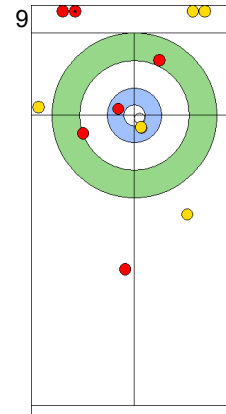

Round Robin Session 18
Group B - Sheet A

Game - Shot by Shot

End 3 **NZL - New Zealand** 1 + 0 (this end) = 1 **AUS - Australia** 1 + 1 (this end) = 2

Prepositioned Stones

NZL: SMITH C
Draw 100%

AUS: GILL T
Draw 100%

NZL: HOOD A
Draw 100%

AUS: HEWITT D
Draw 0%

NZL: HOOD A
Take-out 0%

AUS: HEWITT D
Take-out 50%

NZL: HOOD A
Double Take-out 100%

AUS: HEWITT D
Wick / Soft Peeling 75%

NZL: SMITH C
Double Take-out 50%

AUS: GILL T
Take-out 0%

	NZL	AUS
Total Score	1	2
Time left	13:59	14:48

Legend:
 Clockwise
  Counter-clockwise
 - Not considered

THU 25 APR 2024
Start Time 18:00

Round Robin Session 18
Group B - Sheet A

Game - Shot by Shot

End 5 **NZL - New Zealand** 1 + 0 (this end) = 1 **AUS - Australia** 5 + 2 (this end) = 7

	NZL	AUS
Total Score	1	7
Time left	8:37	10:58

Legend:
 Clockwise Counter-clockwise - Not considered

THU 25 APR 2024
Start Time 18:00

Round Robin Session 18
Group B - Sheet A

Game - Shot by Shot

End 6 **NZL - New Zealand** 1 + 1 (this end) = 2 **AUS - Australia** 7 + 0 (this end) = 7