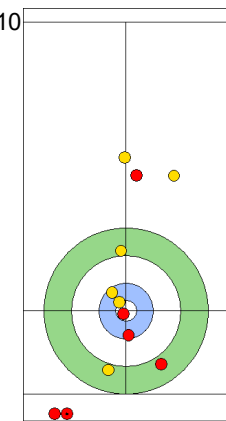

	NZL	AUS
Total Score	1	2
Time left	13:59	14:48

Legend:
 Clockwise
  Counter-clockwise
 - Not considered

THU 25 APR 2024
Start Time 18:00

Round Robin Session 18
Group B - Sheet A

Game - Shot by Shot

End 5 **NZL - New Zealand** 1 + 0 (this end) = 1 **AUS - Australia** 5 + 2 (this end) = 7

	NZL	AUS
Total Score	1	7
Time left	8:37	10:58

Legend:
 Clockwise Counter-clockwise - Not considered

THU 25 APR 2024
Start Time 18:00

Round Robin Session 18
Group B - Sheet A

Game - Shot by Shot

End 6 **NZL - New Zealand** 1 + 1 (this end) = 2 **AUS - Australia** 7 + 0 (this end) = 7

Prepositioned Stones

AUS: GILL T
Draw 100%

NZL: SMITH C
Draw 100%

AUS: HEWITT D
Draw 100%

NZL: HOOD A
Draw 0%

AUS: HEWITT D
Draw 100%

NZL: HOOD A
Wick / Soft Peeling 50%

AUS: HEWITT D
Draw 50%

NZL: HOOD A
Draw 50%

AUS: GILL T
Guard 50%

NZL: SMITH C
Draw 0%

	NZL	AUS
Total Score	2	7
Time left	5:36	8:12

Legend:
 Clockwise Counter-clockwise - Not considered