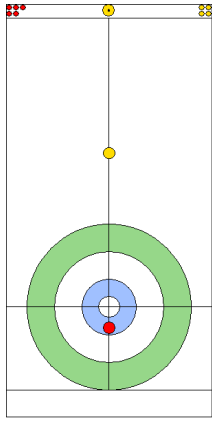

	NZL	AUS
Total Score	1	2
Time left	13:59	14:48

Legend:
 Clockwise
  Counter-clockwise
 - Not considered

THU 25 APR 2024
Start Time 18:00

Round Robin Session 18
Group B - Sheet A

Game - Shot by Shot

End 5 **NZL - New Zealand** 1 + 0 (this end) = 1 **AUS - Australia** 5 + 2 (this end) = 7

	NZL	AUS
Total Score	1	7
Time left	8:37	10:58

Legend:
 Clockwise Counter-clockwise - Not considered

THU 25 APR 2024
Start Time 18:00

Round Robin Session 18
Group B - Sheet A

Game - Shot by Shot

End 6 **NZL - New Zealand** 1 + 1 (this end) = 2 **AUS - Australia** 7 + 0 (this end) = 7

NZL: HOOD A
Draw 50%

AUS: GILL T
Guard 50%

NZL: SMITH C
Draw 0%

	NZL	AUS
Total Score	2	7
Time left	5:36	8:12

Legend:
 Clockwise Counter-clockwise - Not considered