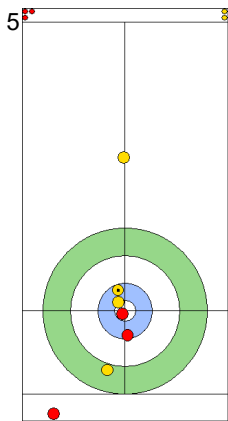

	NZL	AUS
Total Score	1	2
Time left	13:59	14:48

Legend:
 Clockwise
  Counter-clockwise
 - Not considered

THU 25 APR 2024
Start Time 18:00

Round Robin Session 18
Group B - Sheet A

Game - Shot by Shot

End 5 **NZL - New Zealand** 1 + 0 (this end) = 1 **AUS - Australia** 5 + 2 (this end) = 7

	NZL	AUS
Total Score	1	7
Time left	8:37	10:58

Legend:
 Clockwise Counter-clockwise - Not considered

THU 25 APR 2024
Start Time 18:00

Round Robin Session 18
Group B - Sheet A

Game - Shot by Shot

End 6 **NZL - New Zealand** 1 + 1 (this end) = 2 **AUS - Australia** 7 + 0 (this end) = 7

Prepositioned Stones

AUS: GILL T
Draw 100%

NZL: SMITH C
Draw 100%

AUS: HEWITT D
Draw 100%

NZL: HOOD A
Draw 0%

AUS: HEWITT D
Draw 100%

NZL: HOOD A
Wick / Soft Peeling 50%

AUS: HEWITT D
Draw 50%

NZL: HOOD A
Draw 50%

AUS: GILL T
Guard 50%

NZL: SMITH C
Draw 0%

	NZL	AUS
Total Score	2	7
Time left	5:36	8:12

Legend:
 Clockwise Counter-clockwise - Not considered