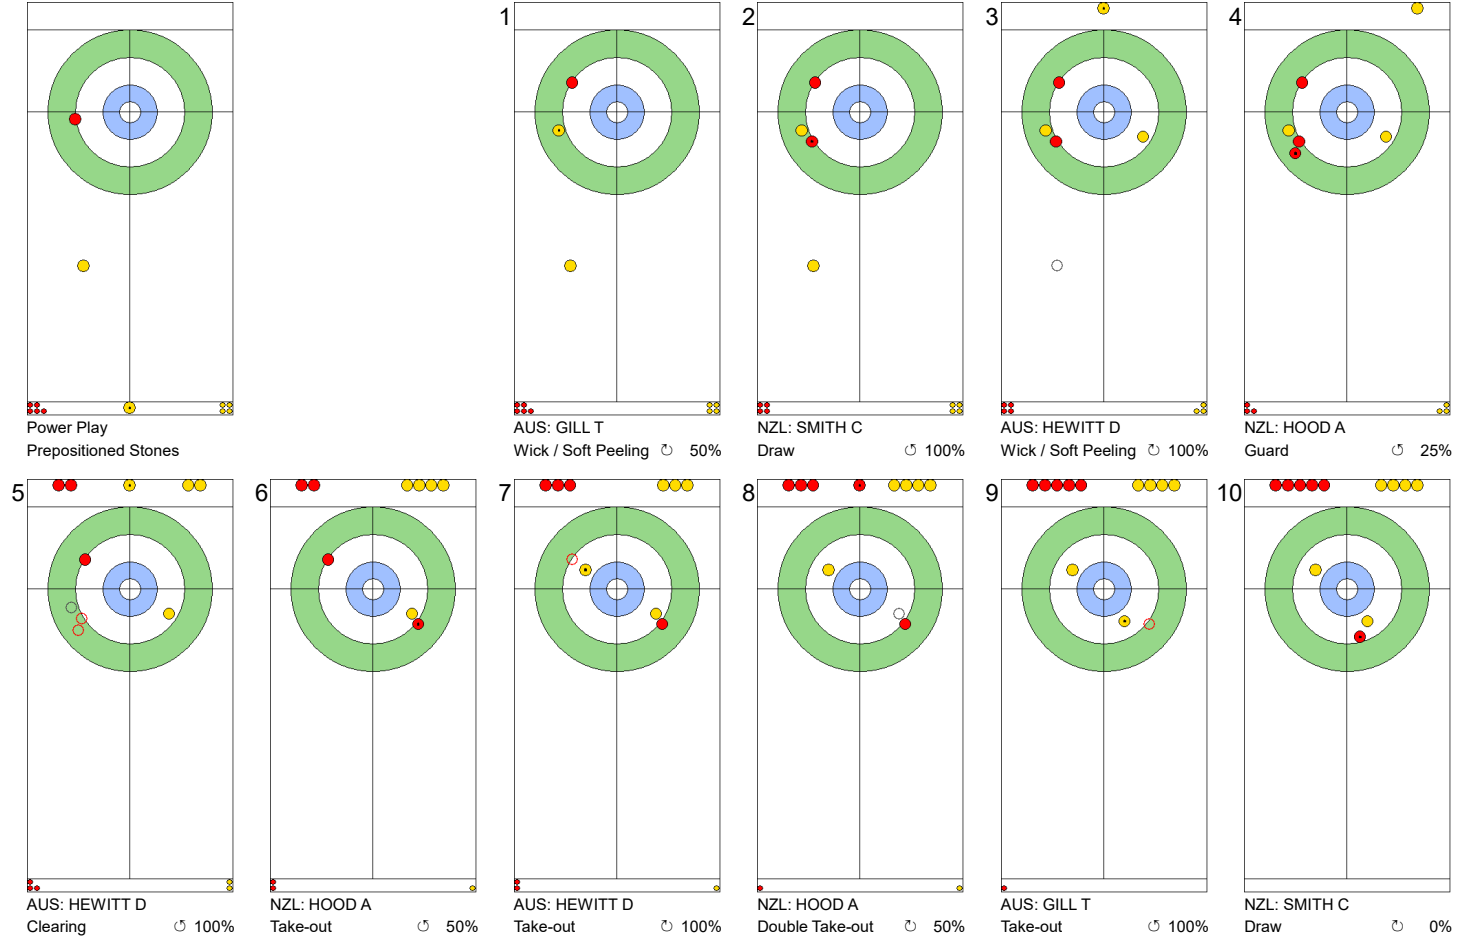

	NZL	AUS
Total Score	1	2
Time left	13:59	14:48

Legend:
 Clockwise
  Counter-clockwise
 - Not considered

THU 25 APR 2024
Start Time 18:00

Round Robin Session 18
Group B - Sheet A

Game - Shot by Shot

End 5 **NZL - New Zealand** 1 + 0 (this end) = 1 **AUS - Australia** 5 + 2 (this end) = 7

	NZL	AUS
Total Score	1	7
Time left	8:37	10:58

Legend:
 Clockwise Counter-clockwise - Not considered

THU 25 APR 2024
Start Time 18:00

Round Robin Session 18
Group B - Sheet A

Game - Shot by Shot

End 6 **NZL - New Zealand** 1 + 1 (this end) = 2 **AUS - Australia** 7 + 0 (this end) = 7