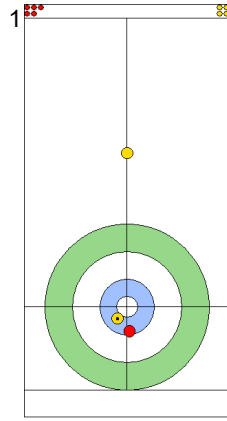

AUS: GILL T
Draw 100%