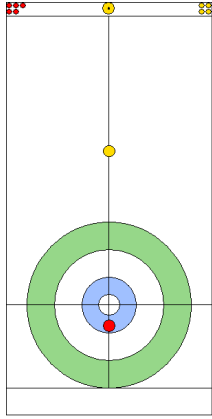

THU 25 APR 2024
Start Time 18:00

Round Robin Session 18
Group B - Sheet A

Game - Shot by Shot

End 1 **NZL - New Zealand** 0 + 0 (this end) = 0 **AUS - Australia** 0 + 1 (this end) = 1

	NZL	AUS
Total Score	0	1
Time left	19:40	20:20

Legend:
 Clockwise
  Counter-clockwise
 - Not considered

THU 25 APR 2024
Start Time 18:00

Round Robin Session 18
Group B - Sheet A

Game - Shot by Shot

End 2 ● NZL - New Zealand 0 + 1 (this end) = 1 ⊗ AUS - Australia 1 + 0 (this end) = 1