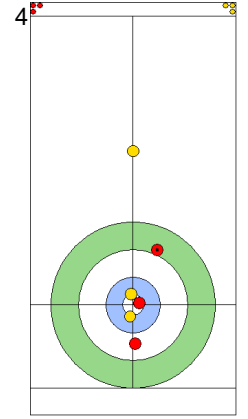

NZL: HOOD A
Draw ⤴ 0%