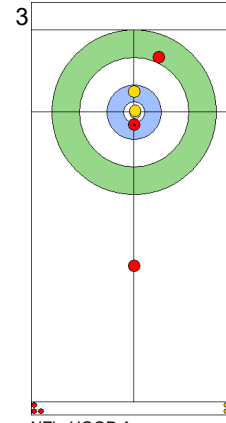

Round Robin Session 18
Group B - Sheet A

Game - Shot by Shot

End 3 **NZL - New Zealand** 1 + 0 (this end) = 1 **AUS - Australia** 1 + 1 (this end) = 2

Prepositioned Stones

NZL: SMITH C
Draw 100%

AUS: GILL T
Draw 100%

	NZL	AUS
Total Score	1	2
Time left	13:59	14:48

Legend:
 Clockwise
  Counter-clockwise
 - Not considered

THU 25 APR 2024
Start Time 18:00

Round Robin Session 18
Group B - Sheet A

Game - Shot by Shot

End 5 **NZL - New Zealand** 1 + 0 (this end) = 1 **AUS - Australia** 5 + 2 (this end) = 7