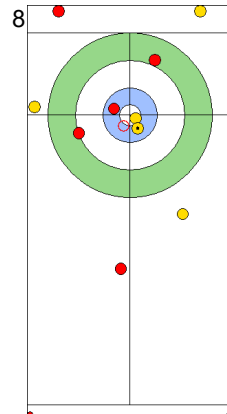

Round Robin Session 18
Group B - Sheet A

Game - Shot by Shot

End 3 **NZL - New Zealand** 1 + 0 (this end) = 1 **AUS - Australia** 1 + 1 (this end) = 2

Prepositioned Stones

NZL: SMITH C
Draw 100%

AUS: GILL T
Draw 100%

NZL: HOOD A
Draw 100%

AUS: HEWITT D
Draw 0%

NZL: HOOD A
Take-out 0%

AUS: HEWITT D
Take-out 50%

NZL: HOOD A
Double Take-out 100%

AUS: HEWITT D
Wick / Soft Peeling 75%

NZL: SMITH C
Double Take-out 50%

AUS: GILL T
Take-out 0%

	NZL	AUS
Total Score	1	2
Time left	13:59	14:48

Legend:
 Clockwise
  Counter-clockwise
 - Not considered

THU 25 APR 2024
Start Time 18:00

Round Robin Session 18
Group B - Sheet A

Game - Shot by Shot

End 5 **NZL - New Zealand** 1 + 0 (this end) = 1 **AUS - Australia** 5 + 2 (this end) = 7

	NZL	AUS
Total Score	1	7
Time left	8:37	10:58

Legend:
 Clockwise Counter-clockwise - Not considered

THU 25 APR 2024
Start Time 18:00

Round Robin Session 18
Group B - Sheet A

Game - Shot by Shot

End 6 **NZL - New Zealand** 1 + 1 (this end) = 2 **AUS - Australia** 7 + 0 (this end) = 7