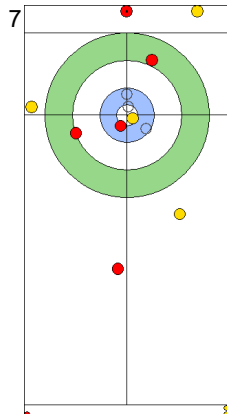

Round Robin Session 18
Group B - Sheet A

Game - Shot by Shot

End 3 **NZL - New Zealand** 1 + 0 (this end) = 1 **AUS - Australia** 1 + 1 (this end) = 2

Prepositioned Stones

NZL: SMITH C
Draw 100%

AUS: GILL T
Draw 100%

NZL: HOOD A
Draw 100%

AUS: HEWITT D
Draw 0%

NZL: HOOD A
Take-out 0%

AUS: HEWITT D
Take-out 50%

NZL: HOOD A
Double Take-out 100%

AUS: HEWITT D
Wick / Soft Peeling 75%

NZL: SMITH C
Double Take-out 50%

AUS: GILL T
Take-out 0%

	NZL	AUS
Total Score	1	2
Time left	13:59	14:48

Legend:
 Clockwise
  Counter-clockwise
 - Not considered

THU 25 APR 2024
Start Time 18:00

Round Robin Session 18
Group B - Sheet A

Game - Shot by Shot

End 5 **NZL - New Zealand** 1 + 0 (this end) = 1 **AUS - Australia** 5 + 2 (this end) = 7

	NZL	AUS
Total Score	1	7
Time left	8:37	10:58

Legend:
 Clockwise Counter-clockwise - Not considered

THU 25 APR 2024
Start Time 18:00

Round Robin Session 18
Group B - Sheet A

Game - Shot by Shot

End 6 **NZL - New Zealand** 1 + 1 (this end) = 2 **AUS - Australia** 7 + 0 (this end) = 7