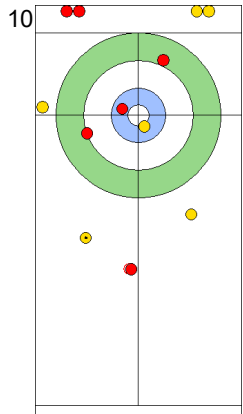

Round Robin Session 18
Group B - Sheet A

Game - Shot by Shot

End 3 **NZL - New Zealand** 1 + 0 (this end) = 1 **AUS - Australia** 1 + 1 (this end) = 2

Prepositioned Stones

NZL: SMITH C
Draw 100%

AUS: GILL T
Draw 100%

NZL: HOOD A
Draw 100%

AUS: HEWITT D
Draw 0%

NZL: HOOD A
Take-out 0%

AUS: HEWITT D
Take-out 50%

NZL: HOOD A
Double Take-out 100%

AUS: HEWITT D
Wick / Soft Peeling 75%

NZL: SMITH C
Double Take-out 50%

AUS: GILL T
Take-out 0%

	NZL	AUS
Total Score	1	2
Time left	13:59	14:48

Legend:
 Clockwise
  Counter-clockwise
 - Not considered

THU 25 APR 2024
Start Time 18:00

Round Robin Session 18
Group B - Sheet A

Game - Shot by Shot

End 5 **NZL - New Zealand** 1 + 0 (this end) = 1 **AUS - Australia** 5 + 2 (this end) = 7

	NZL	AUS
Total Score	1	7
Time left	8:37	10:58

Legend:
 Clockwise Counter-clockwise - Not considered

THU 25 APR 2024
Start Time 18:00

Round Robin Session 18
Group B - Sheet A

Game - Shot by Shot

End 6 **NZL - New Zealand** 1 + 1 (this end) = 2 **AUS - Australia** 7 + 0 (this end) = 7