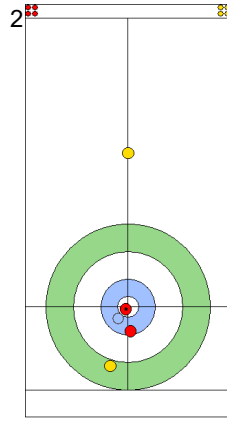

NZL: SMITH C
Draw 100%