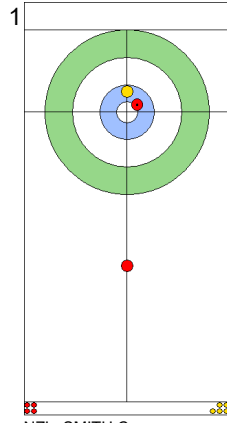

NZL: HOOD A
Draw ⤴ 75%

AUS: GILL T
Raise ⤴ 0%

NZL: SMITH C
Draw ⤴ 0%

	NZL	AUS
Total Score	1	1
Time left	16:34	17:26

Legend:
⤴ Clockwise ⤵ Counter-clockwise - Not considered

THU 25 APR 2024
Start Time 18:00

Round Robin Session 18
Group B - Sheet A

Game - Shot by Shot

End 3 **NZL - New Zealand** 1 + 0 (this end) = 1 **AUS - Australia** 1 + 1 (this end) = 2

Prepositioned Stones

NZL: SMITH C
Draw 100%

AUS: GILL T
Draw 100%