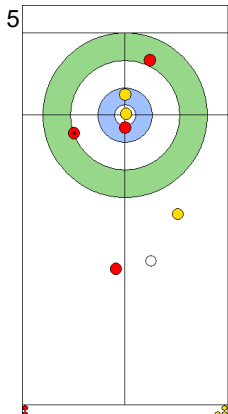

Round Robin Session 18
Group B - Sheet A

Game - Shot by Shot

End 3 **NZL - New Zealand** 1 + 0 (this end) = 1 **AUS - Australia** 1 + 1 (this end) = 2

Prepositioned Stones

NZL: SMITH C
Draw 100%

AUS: GILL T
Draw 100%

NZL: HOOD A
Draw 100%

AUS: HEWITT D
Draw 0%

NZL: HOOD A
Take-out 0%

AUS: HEWITT D
Take-out 50%

NZL: HOOD A
Double Take-out 100%

AUS: HEWITT D
Wick / Soft Peeling 75%

NZL: SMITH C
Double Take-out 50%

AUS: GILL T
Take-out 0%

	NZL	AUS
Total Score	1	2
Time left	13:59	14:48

Legend:
 Clockwise
  Counter-clockwise
 - Not considered

THU 25 APR 2024
Start Time 18:00

Round Robin Session 18
Group B - Sheet A

Game - Shot by Shot

End 5 **NZL - New Zealand** 1 + 0 (this end) = 1 **AUS - Australia** 5 + 2 (this end) = 7