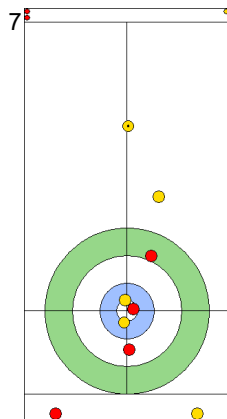

AUS: HEWITT D
Guard ⤴ 100%