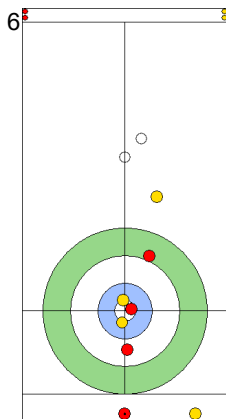

NZL: HOOD A
Double Take-out ⤴ 50%