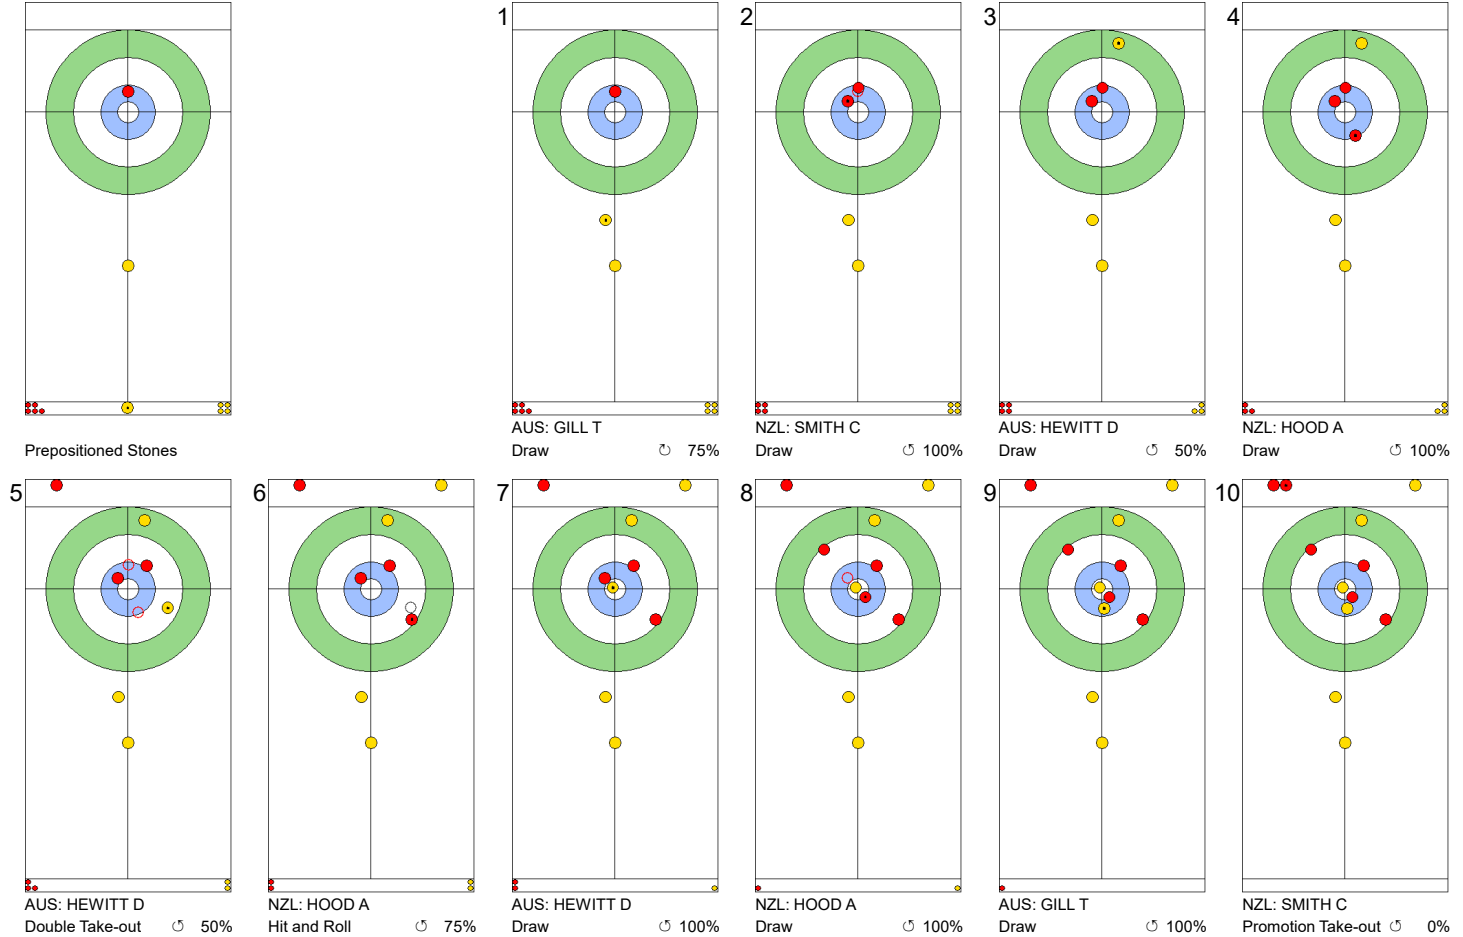

THU 25 APR 2024
Start Time 18:00

Round Robin Session 18
Group B - Sheet A

Game - Shot by Shot

End 1 **NZL - New Zealand** 0 + 0 (this end) = 0 **AUS - Australia** 0 + 1 (this end) = 1

	NZL	AUS
Total Score	0	1
Time left	19:40	20:20

Legend:
 Clockwise
  Counter-clockwise
 - Not considered

THU 25 APR 2024
Start Time 18:00

Round Robin Session 18
Group B - Sheet A

Game - Shot by Shot

End 2 ● NZL - New Zealand 0 + 1 (this end) = 1 ⊗ AUS - Australia 1 + 0 (this end) = 1