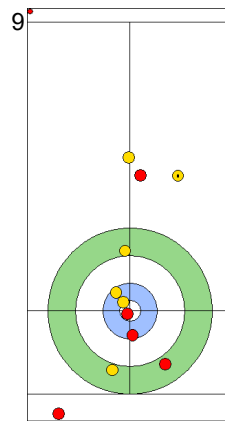

Legend:
 Clockwise
  Counter-clockwise
 - Not considered

THU 25 APR 2024
Start Time 18:00

Round Robin Session 18
Group B - Sheet A

Game - Shot by Shot

End 2 ● NZL - New Zealand 0 + 1 (this end) = 1 ⊗ AUS - Australia 1 + 0 (this end) = 1

	NZL	AUS
Total Score	1	2
Time left	13:59	14:48

Legend:
 Clockwise
  Counter-clockwise
 - Not considered

THU 25 APR 2024
Start Time 18:00

Round Robin Session 18
Group B - Sheet A

Game - Shot by Shot

End 5 **NZL - New Zealand** 1 + 0 (this end) = 1 **AUS - Australia** 5 + 2 (this end) = 7

	NZL	AUS
Total Score	1	7
Time left	8:37	10:58

Legend:
 Clockwise Counter-clockwise - Not considered

THU 25 APR 2024
Start Time 18:00

Round Robin Session 18
Group B - Sheet A

Game - Shot by Shot

End 6 **NZL - New Zealand** 1 + 1 (this end) = 2 **AUS - Australia** 7 + 0 (this end) = 7

NZL: HOOD A
Draw 50%

AUS: GILL T
Guard 50%

NZL: SMITH C
Draw 0%

	NZL	AUS
Total Score	2	7
Time left	5:36	8:12

Legend:
 Clockwise Counter-clockwise - Not considered