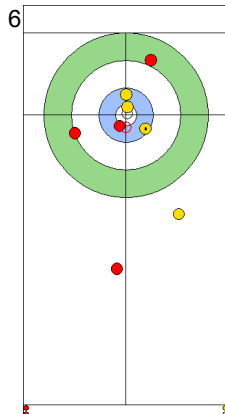

Round Robin Session 18
Group B - Sheet A

Game - Shot by Shot

End 3 **NZL - New Zealand** 1 + 0 (this end) = 1 **AUS - Australia** 1 + 1 (this end) = 2

Prepositioned Stones

NZL: SMITH C
Draw 100%

AUS: GILL T
Draw 100%

NZL: HOOD A
Draw 100%

AUS: HEWITT D
Draw 0%

NZL: HOOD A
Take-out 0%

AUS: HEWITT D
Take-out 50%

NZL: HOOD A
Double Take-out 100%

AUS: HEWITT D
Wick / Soft Peeling 75%

NZL: SMITH C
Double Take-out 50%

AUS: GILL T
Take-out 0%

	NZL	AUS
Total Score	1	2
Time left	13:59	14:48

Legend:
 Clockwise
  Counter-clockwise
 - Not considered

THU 25 APR 2024
Start Time 18:00

Round Robin Session 18
Group B - Sheet A

Game - Shot by Shot

End 5 **NZL - New Zealand** 1 + 0 (this end) = 1 **AUS - Australia** 5 + 2 (this end) = 7