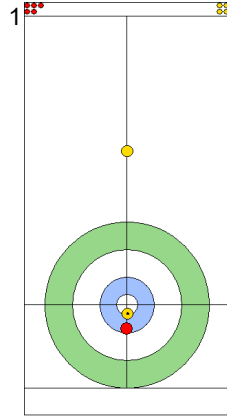

AUS: GILL T
Draw ⤴ 100%