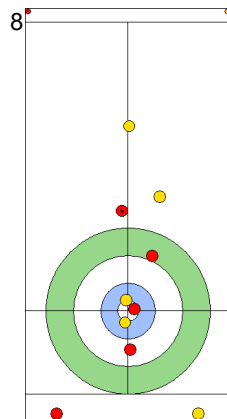

Legend:
 Clockwise
  Counter-clockwise
 - Not considered

THU 25 APR 2024
Start Time 18:00

Round Robin Session 18
Group B - Sheet A

Game - Shot by Shot

End 2 ● NZL - New Zealand 0 + 1 (this end) = 1 ⊗ AUS - Australia 1 + 0 (this end) = 1

NZL: HOOD A
Draw ⤴ 75%

AUS: GILL T
Raise ⤴ 0%

NZL: SMITH C
Draw ⤴ 0%

	NZL	AUS
Total Score	1	1
Time left	16:34	17:26

Legend:
⤴ Clockwise ⤵ Counter-clockwise - Not considered

THU 25 APR 2024
Start Time 18:00