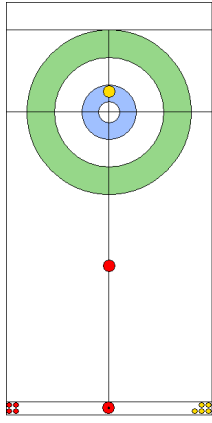

NZL: HOOD A
Draw ⤴ 75%

AUS: GILL T
Raise ⤴ 0%

NZL: SMITH C
Draw ⤴ 0%

	NZL	AUS
Total Score	1	1
Time left	16:34	17:26

Legend:
⤴ Clockwise ⤵ Counter-clockwise - Not considered

THU 25 APR 2024
Start Time 18:00

Round Robin Session 18
Group B - Sheet A

Game - Shot by Shot

End 3 **NZL - New Zealand** 1 + 0 (this end) = 1 **AUS - Australia** 1 + 1 (this end) = 2

Prepositioned Stones

NZL: SMITH C
Draw 100%

AUS: GILL T
Draw 100%