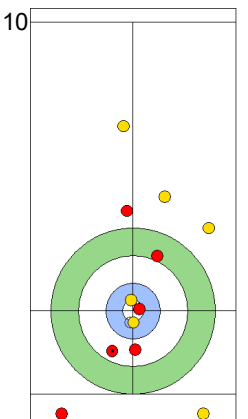

Legend:
 Clockwise
  Counter-clockwise
 - Not considered

THU 25 APR 2024
Start Time 18:00

Round Robin Session 18
Group B - Sheet A

Game - Shot by Shot

End 2 ● NZL - New Zealand 0 + 1 (this end) = 1 ⊗ AUS - Australia 1 + 0 (this end) = 1

NZL: HOOD A
Draw ⤴ 75%

AUS: GILL T
Raise ⤴ 0%

NZL: SMITH C
Draw ⤴ 0%

	NZL	AUS
Total Score	1	1
Time left	16:34	17:26

Legend:
⤴ Clockwise ⤵ Counter-clockwise - Not considered

THU 25 APR 2024
Start Time 18:00