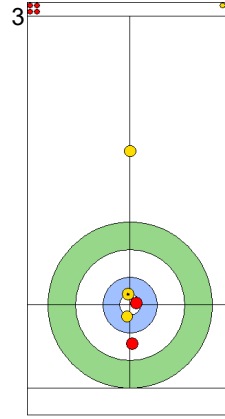

AUS: HEWITT D
Draw ⤴ 100%