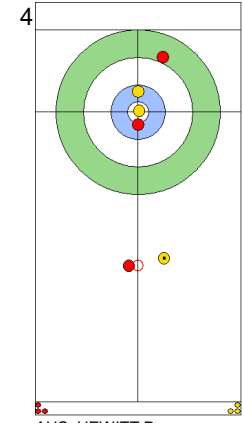

Round Robin Session 18
Group B - Sheet A

Game - Shot by Shot

End 3 **NZL - New Zealand** 1 + 0 (this end) = 1 **AUS - Australia** 1 + 1 (this end) = 2

Prepositioned Stones

NZL: SMITH C
Draw 100%

AUS: GILL T
Draw 100%

NZL: HOOD A
Draw 100%

AUS: HEWITT D
Draw 0%

NZL: HOOD A
Take-out 0%

AUS: HEWITT D
Take-out 50%

NZL: HOOD A
Double Take-out 100%

AUS: HEWITT D
Wick / Soft Peeling 75%

NZL: SMITH C
Double Take-out 50%

AUS: GILL T
Take-out 0%

	NZL	AUS
Total Score	1	2
Time left	13:59	14:48

Legend:
 Clockwise
  Counter-clockwise
 - Not considered

THU 25 APR 2024
Start Time 18:00

Round Robin Session 18
Group B - Sheet A

Game - Shot by Shot

End 5 **NZL - New Zealand** 1 + 0 (this end) = 1 **AUS - Australia** 5 + 2 (this end) = 7