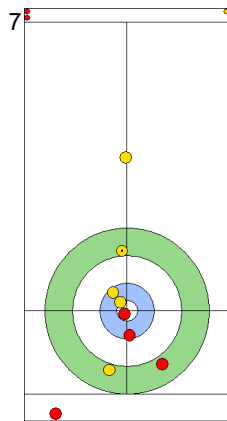

	NZL	AUS
Total Score	1	2
Time left	13:59	14:48

Legend:
 Clockwise
  Counter-clockwise
 - Not considered

THU 25 APR 2024
Start Time 18:00

Round Robin Session 18
Group B - Sheet A

Game - Shot by Shot

End 5 **NZL - New Zealand** 1 + 0 (this end) = 1 **AUS - Australia** 5 + 2 (this end) = 7

	NZL	AUS
Total Score	1	7
Time left	8:37	10:58

Legend:
 Clockwise Counter-clockwise - Not considered

THU 25 APR 2024
Start Time 18:00

Round Robin Session 18
Group B - Sheet A

Game - Shot by Shot

End 6 **NZL - New Zealand** 1 + 1 (this end) = 2 **AUS - Australia** 7 + 0 (this end) = 7

Prepositioned Stones

AUS: GILL T
Draw 100%

NZL: SMITH C
Draw 100%

AUS: HEWITT D
Draw 100%

NZL: HOOD A
Draw 0%

AUS: HEWITT D
Draw 100%

NZL: HOOD A
Wick / Soft Peeling 50%

AUS: HEWITT D
Draw 50%

NZL: HOOD A
Draw 50%

AUS: GILL T
Guard 50%

NZL: SMITH C
Draw 0%

	NZL	AUS
Total Score	2	7
Time left	5:36	8:12

Legend:
 Clockwise Counter-clockwise - Not considered