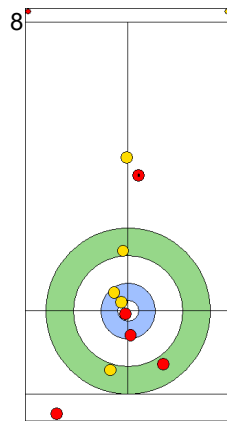

	NZL	AUS
Total Score	1	2
Time left	13:59	14:48

Legend:
 Clockwise
  Counter-clockwise
 - Not considered

THU 25 APR 2024
Start Time 18:00

Round Robin Session 18
Group B - Sheet A

Game - Shot by Shot

End 5 **NZL - New Zealand** 1 + 0 (this end) = 1 **AUS - Australia** 5 + 2 (this end) = 7

	NZL	AUS
Total Score	1	7
Time left	8:37	10:58

Legend:
 Clockwise Counter-clockwise - Not considered

THU 25 APR 2024
Start Time 18:00

Round Robin Session 18
Group B - Sheet A

Game - Shot by Shot

End 6 **NZL - New Zealand** 1 + 1 (this end) = 2 **AUS - Australia** 7 + 0 (this end) = 7

NZL: HOOD A
Draw 50%

AUS: GILL T
Guard 50%

NZL: SMITH C
Draw 0%

	NZL	AUS
Total Score	2	7
Time left	5:36	8:12

Legend:
 Clockwise Counter-clockwise - Not considered