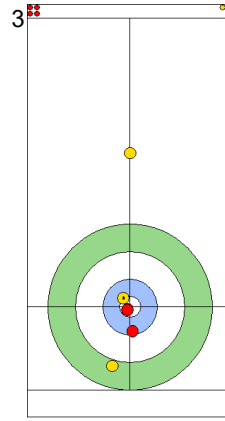

AUS: HEWITT D
Draw 100%