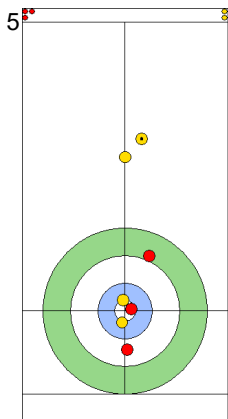

AUS: HEWITT D
Guard ⤴ 100%