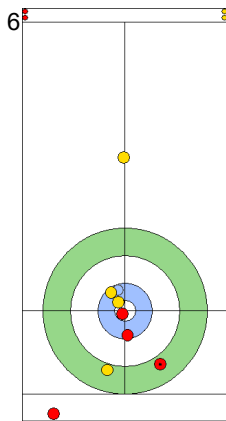

NZL: HOOD A
Wick / Soft Peeling 50%