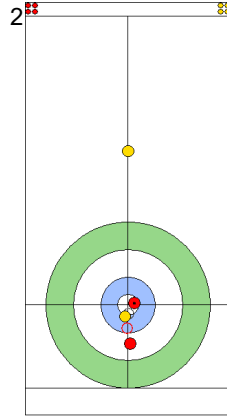

NZL: SMITH C
Draw ⤴ 100%