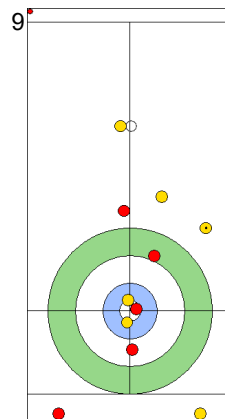

Legend:
 Clockwise
  Counter-clockwise
 - Not considered

THU 25 APR 2024
Start Time 18:00

Round Robin Session 18
Group B - Sheet A

Game - Shot by Shot

End 2 ● NZL - New Zealand 0 + 1 (this end) = 1 ⊗ AUS - Australia 1 + 0 (this end) = 1

NZL: HOOD A
Draw ⤴ 75%

AUS: GILL T
Raise ⤴ 0%

NZL: SMITH C
Draw ⤴ 0%

	NZL	AUS
Total Score	1	1
Time left	16:34	17:26

Legend:
⤴ Clockwise ⤵ Counter-clockwise - Not considered

THU 25 APR 2024
Start Time 18:00