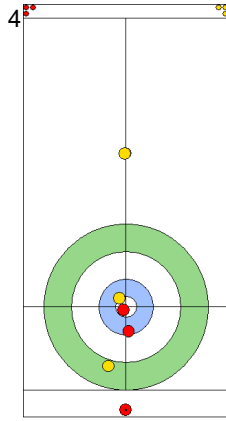

NZL: HOOD A
Draw 0%